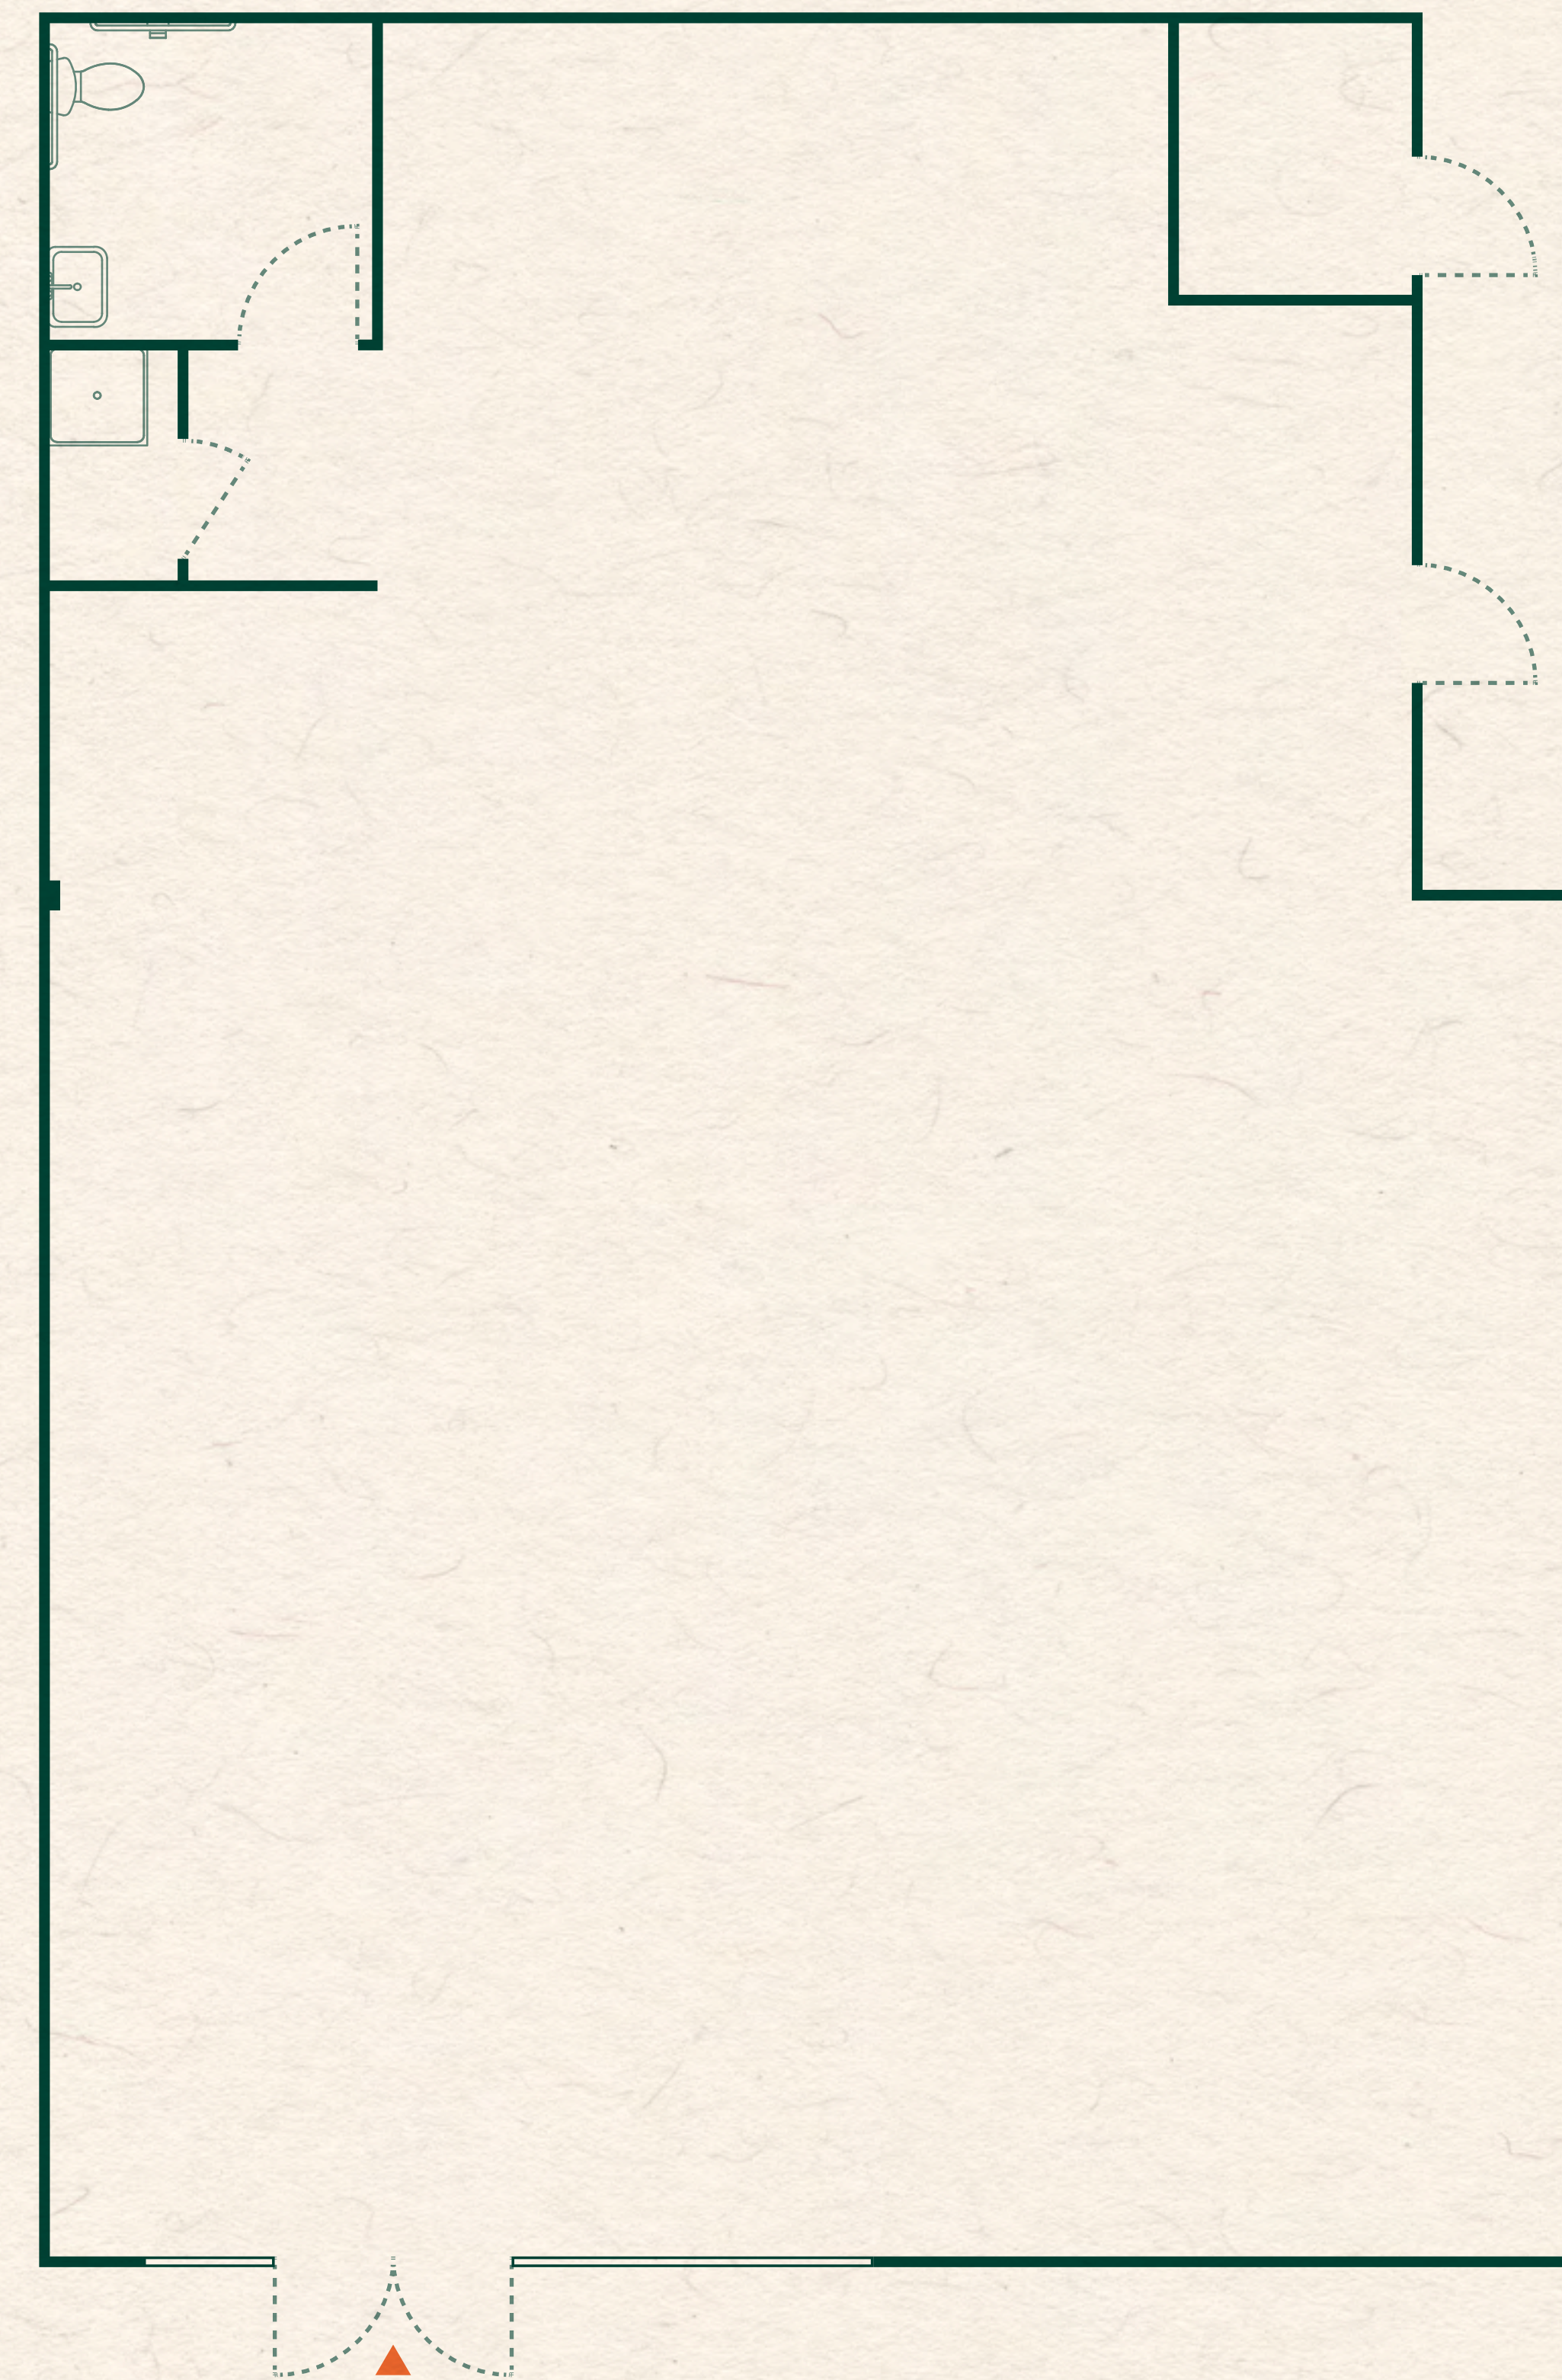

LEANDER UNION

Building	Level	Space	Size
3	1	340	2,088 RSF

Type

Retail - Endcap

Features

Spec suite

10 - 14' clear height

Every care has been taken in the preparation of this document. The details contained herein are for guidance only and should not be relied upon as exactly describing any of the particular material illustrated or written by any order under the Consumer Protection from Unfair Trading Regulations 2008. This information does not constitute a contract, part of a contract, or warranty. The developer operates a program of continuous product development. Features, internal and external, may vary from time to time and may differ from those shown in the document. Leander Union is a marketing name and may not form part of the postal address for these properties. Digital illustrations and any computer-generated images are indicative only.
