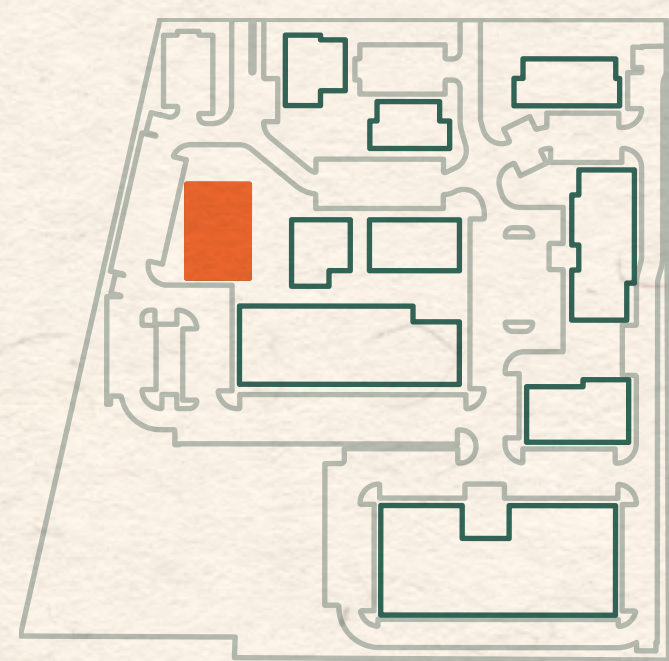

LEANDER UNION

Building	Level	Space	Size
4	1	420	1,995 RSF

Type

Retail - Endcap

Features

14' clear height

Every care has been taken in the preparation of this document. The details contained herein are for guidance only and should not be relied upon as exactly describing any of the particular material illustrated or written by any order under the Consumer Protection from Unfair Trading Regulations 2008. This information does not constitute a contract, part of a contract, or warranty. The developer operates a program of continuous product development. Features, internal and external, may vary from time to time and may differ from those shown in the document. Leander Union is a marketing name and may not form part of the postal address for these properties. Digital illustrations and any computer-generated images are indicative only.
