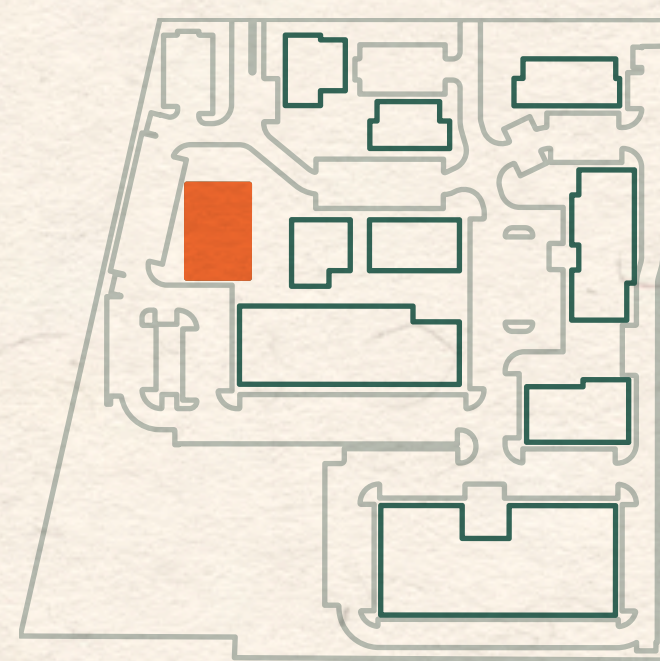

LEANDER UNION

Building	Level	Space	Size
4	1	440	2,787 RSF

Type

Office or Retail - Endcap

Features

14' clear height

Every care has been taken in the preparation of this document. The details contained herein are for guidance only and should not be relied upon as exactly describing any of the particular material illustrated or written by any order under the Consumer Protection from Unfair Trading Regulations 2008. This information does not constitute a contract, part of a contract, or warranty. The developer operates a program of continuous product development. Features, internal and external, may vary from time to time and may differ from those shown in the document. Leander Union is a marketing name and may not form part of the postal address for these properties. Digital illustrations and any computer-generated images are indicative only.
