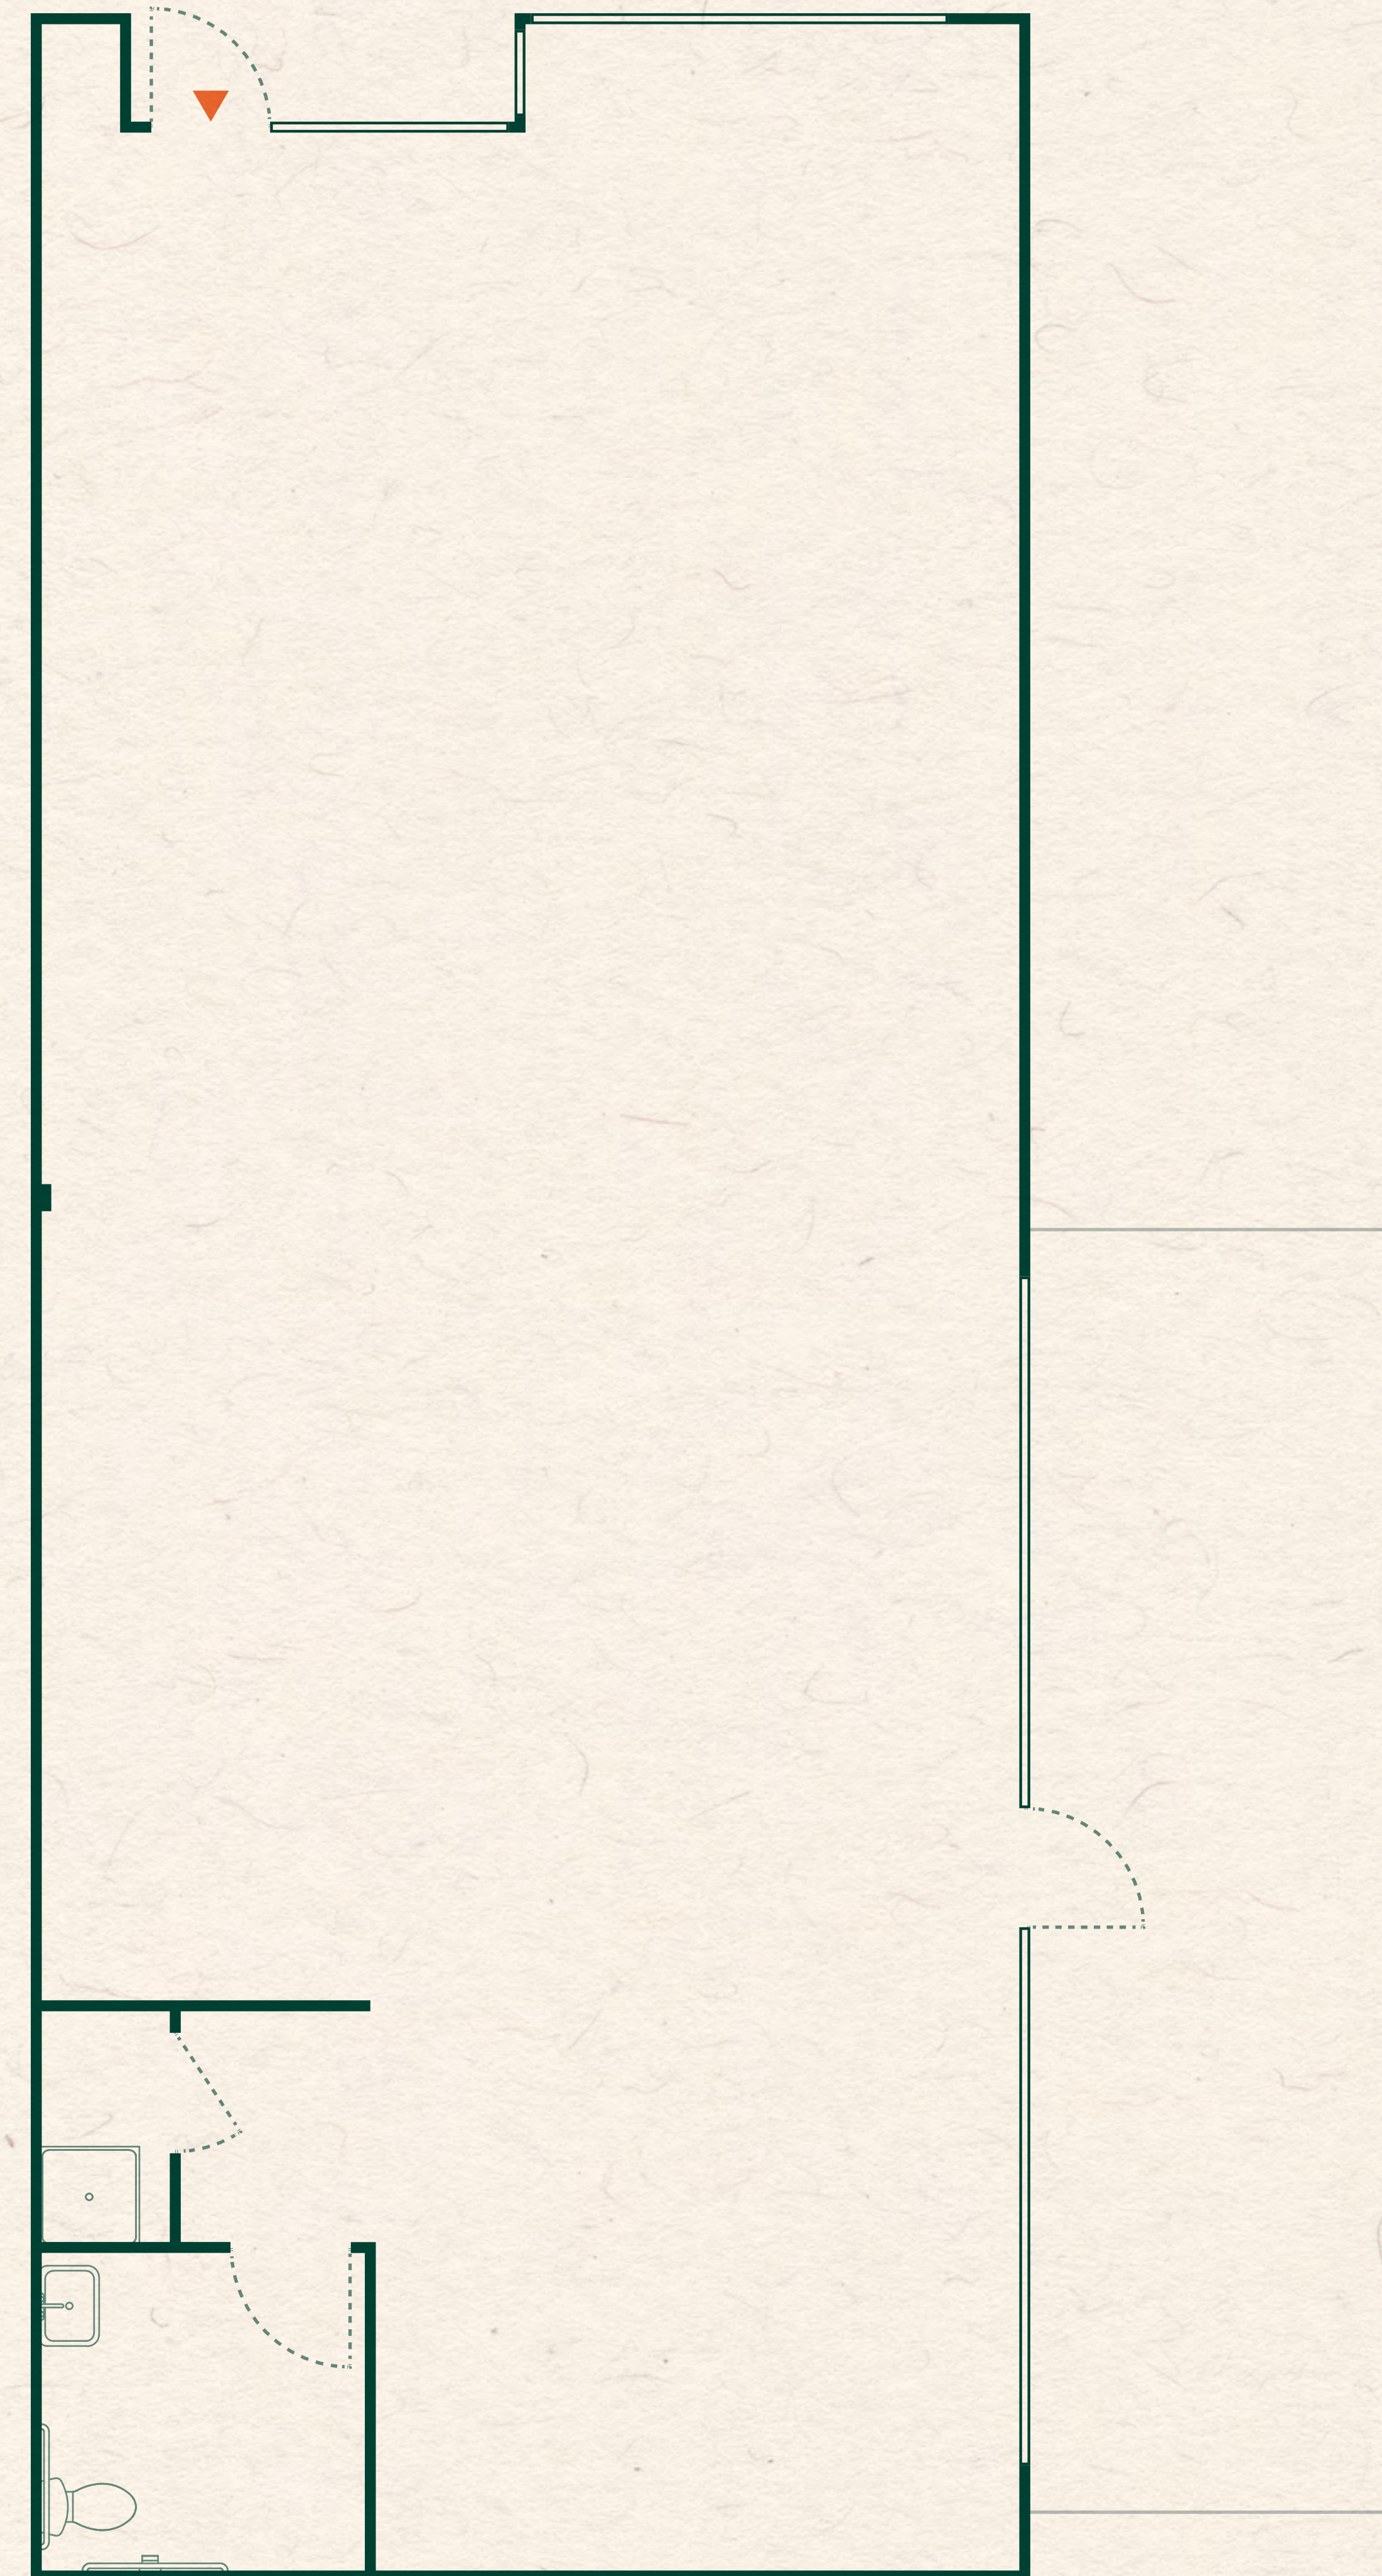

LEANDER UNION

Building	Level	Space	Size
5	1	510	1,610 RSF

Type

Retail - Endcap

Features

Spec suite

14' clear height

Private deck

Grease trap installed

Every care has been taken in the preparation of this document. The details contained herein are for guidance only and should not be relied upon as exactly describing any of the particular material illustrated or written by any order under the Consumer Protection from Unfair Trading Regulations 2008. This information does not constitute a contract, part of a contract, or warranty. The developer operates a program of continuous product development. Features, internal and external, may vary from time to time and may differ from those shown in the document. Leander Union is a marketing name and may not form part of the postal address for these properties. Digital illustrations and any computer-generated images are indicative only.