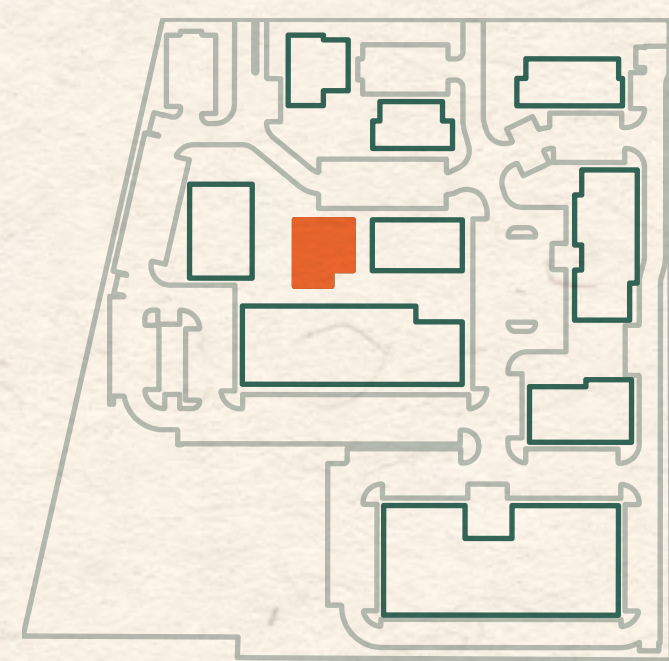

LEANDER UNION

Building	Level	Space	Size
5	1	510	1,610 RSF

Type

Retail - Endcap

Features

Spec suite

14' clear height

Private deck

Grease trap installed

Every care has been taken in the preparation of this document. The details contained herein are for guidance only and should not be relied upon as exactly describing any of the particular material illustrated or written by any order under the Consumer Protection from Unfair Trading Regulations 2008. This information does not constitute a contract, part of a contract, or warranty. The developer operates a program of continuous product development. Features, internal and external, may vary from time to time and may differ from those shown in the document. Leander Union is a marketing name and may not form part of the postal address for these properties. Digital illustrations and any computer-generated images are indicative only.
