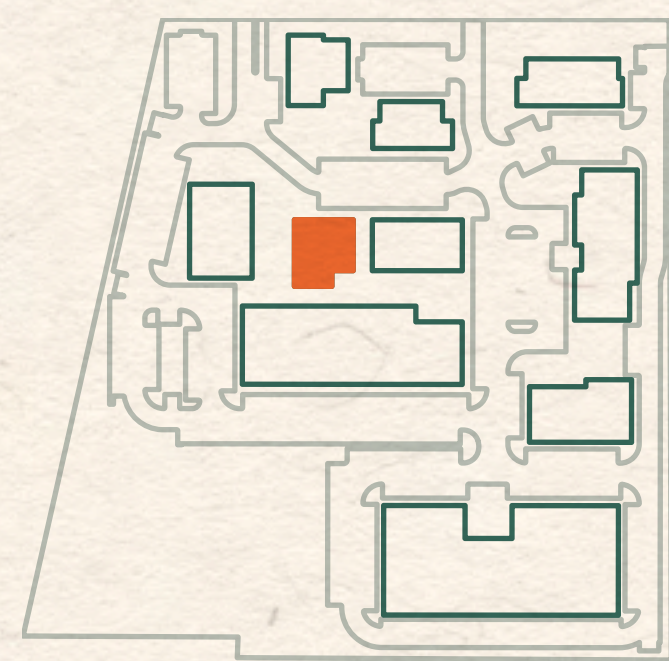

LEANDER UNION

Building	Level	Space	Size
5	1	520	3,314 RSF

Type

Retail - Inline

Features

14' clear height

Every care has been taken in the preparation of this document. The details contained herein are for guidance only and should not be relied upon as exactly describing any of the particular material illustrated or written by any order under the Consumer Protection from Unfair Trading Regulations 2008. This information does not constitute a contract, part of a contract, or warranty. The developer operates a program of continuous product development. Features, internal and external, may vary from time to time and may differ from those shown in the document. Leander Union is a marketing name and may not form part of the postal address for these properties. Digital illustrations and any computer-generated images are indicative only.
