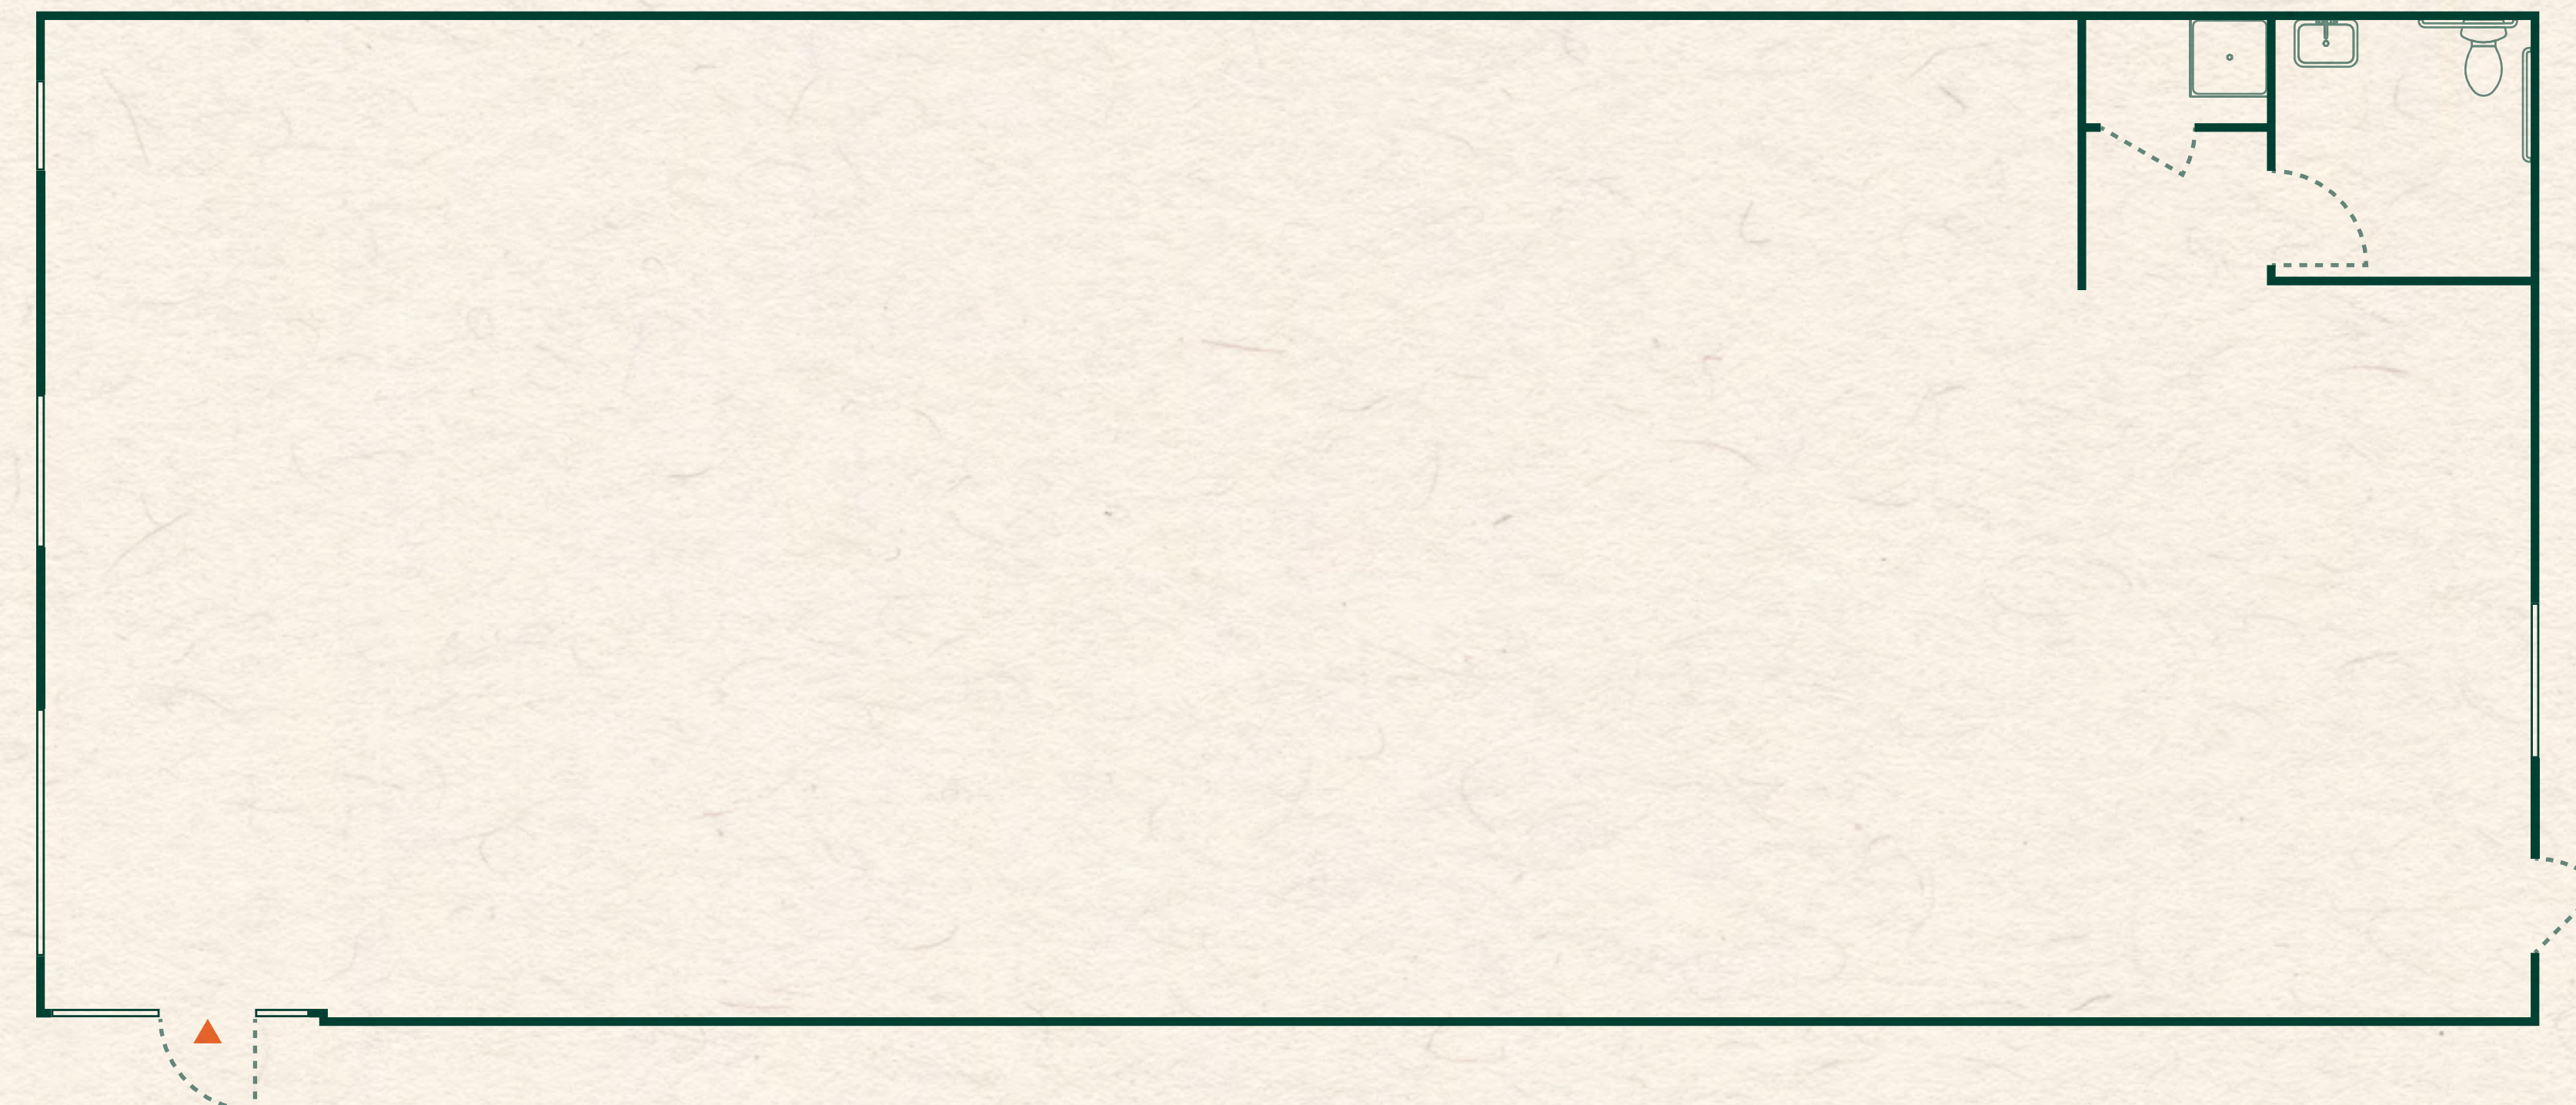

LEANDER UNION

Building	Level	Space	Size
7	1	730	2,624 RSF

Type

Retail - Inline

Features

Spec suite
14' clear height

Every care has been taken in the preparation of this document. The details contained herein are for guidance only and should not be relied upon as exactly describing any of the particular material illustrated or written by any order under the Consumer Protection from Unfair Trading Regulations 2008. This information does not constitute a contract, part of a contract, or warranty. The developer operates a program of continuous product development. Features, internal and external, may vary from time to time and may differ from those shown in the document. Leander Union is a marketing name and may not form part of the postal address for these properties. Digital illustrations and any computer-generated images are indicative only.
