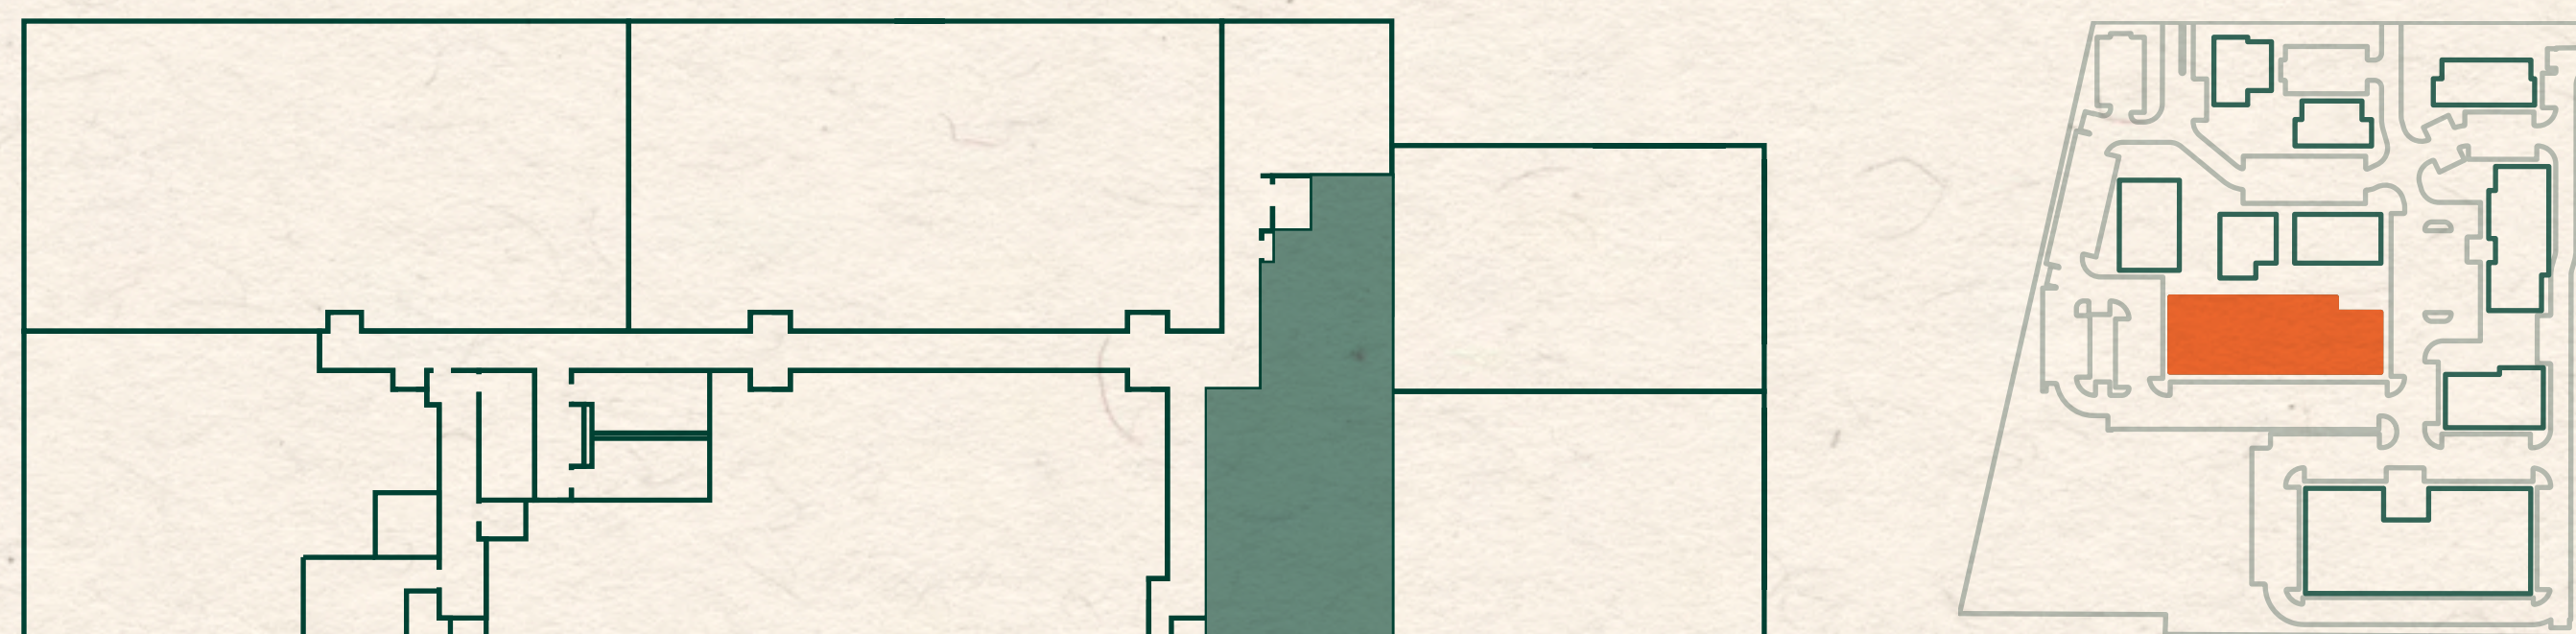

LEANDER UNION

Building	Level	Space	Size
8	1	81030	2,081 RSF

Type
Office

Features
Spec suite
14' clear height

Every care has been taken in the preparation of this document. The details contained herein are for guidance only and should not be relied upon as exactly describing any of the particular material illustrated or written by any order under the Consumer Protection from Unfair Trading Regulations 2008. This information does not constitute a contract, part of a contract, or warranty. The developer operates a program of continuous product development. Features, internal and external, may vary from time to time and may differ from those shown in the document. Leander Union is a marketing name and may not form part of the postal address for these properties. Digital illustrations and any computer-generated images are indicative only.