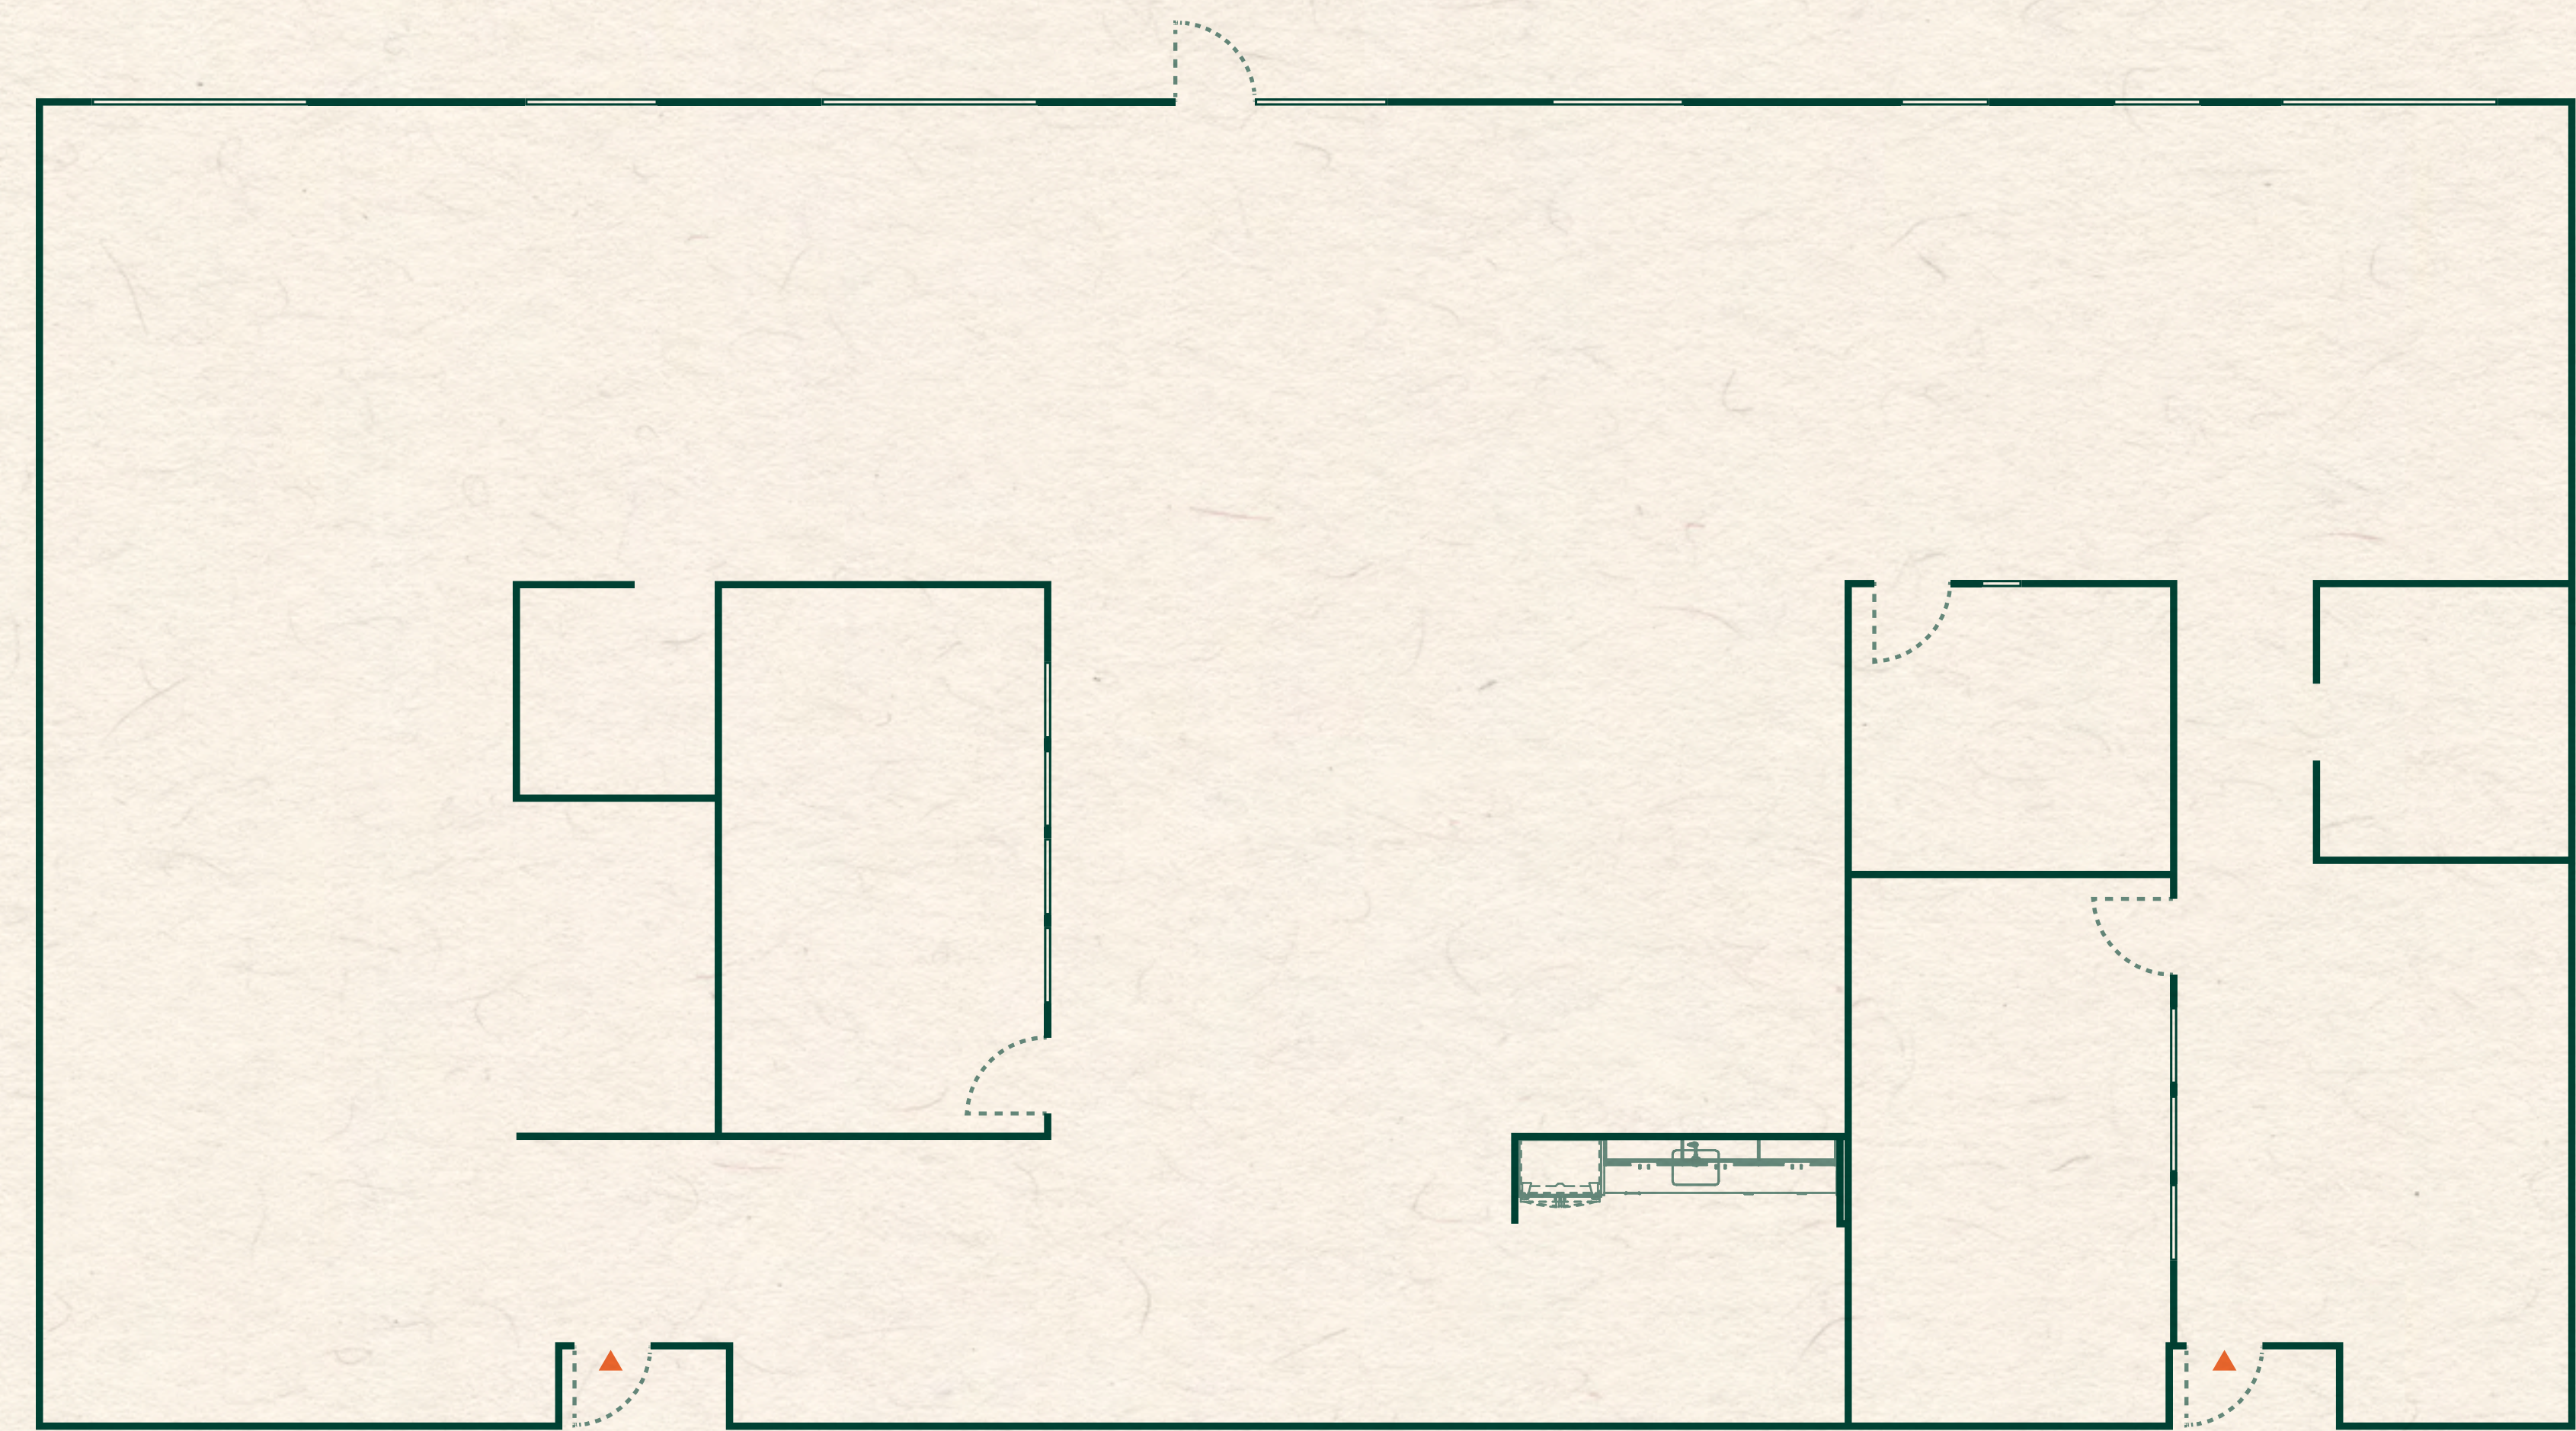

LEANDER UNION

Building	Level	Space	Size
8	1	81040	5,567 RSF

Type
Office

Features
Spec suite
14' clear height
Optional private patio

Every care has been taken in the preparation of this document. The details contained herein are for guidance only and should not be relied upon as exactly describing any of the particular material illustrated or written by any order under the Consumer Protection from Unfair Trading Regulations 2008. This information does not constitute a contract, part of a contract, or warranty. The developer operates a program of continuous product development. Features, internal and external, may vary from time to time and may differ from those shown in the document. Leander Union is a marketing name and may not form part of the postal address for these properties. Digital illustrations and any computer-generated images are indicative only.
