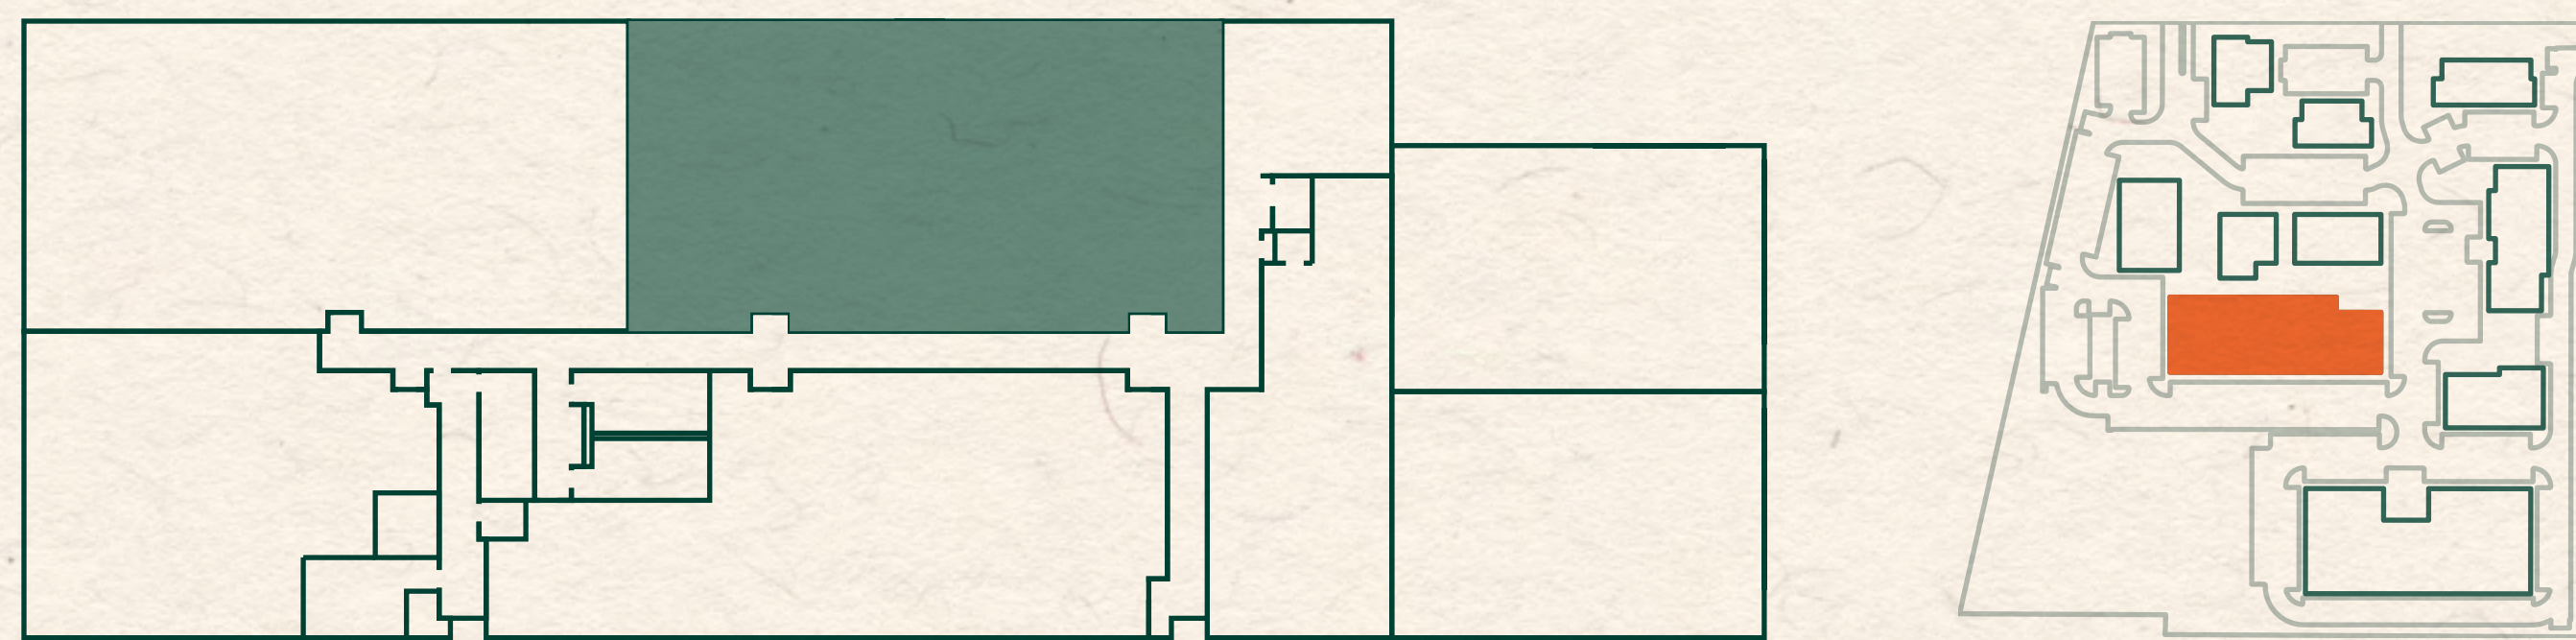

LEANDER UNION

Building	Level	Space	Size
8	1	81040	5,567 RSF

Type
Office

Features
Spec suite
14' clear height
Optional private patio

Every care has been taken in the preparation of this document. The details contained herein are for guidance only and should not be relied upon as exactly describing any of the particular material illustrated or written by any order under the Consumer Protection from Unfair Trading Regulations 2008. This information does not constitute a contract, part of a contract, or warranty. The developer operates a program of continuous product development. Features, internal and external, may vary from time to time and may differ from those shown in the document. Leander Union is a marketing name and may not form part of the postal address for these properties. Digital illustrations and any computer-generated images are indicative only.
