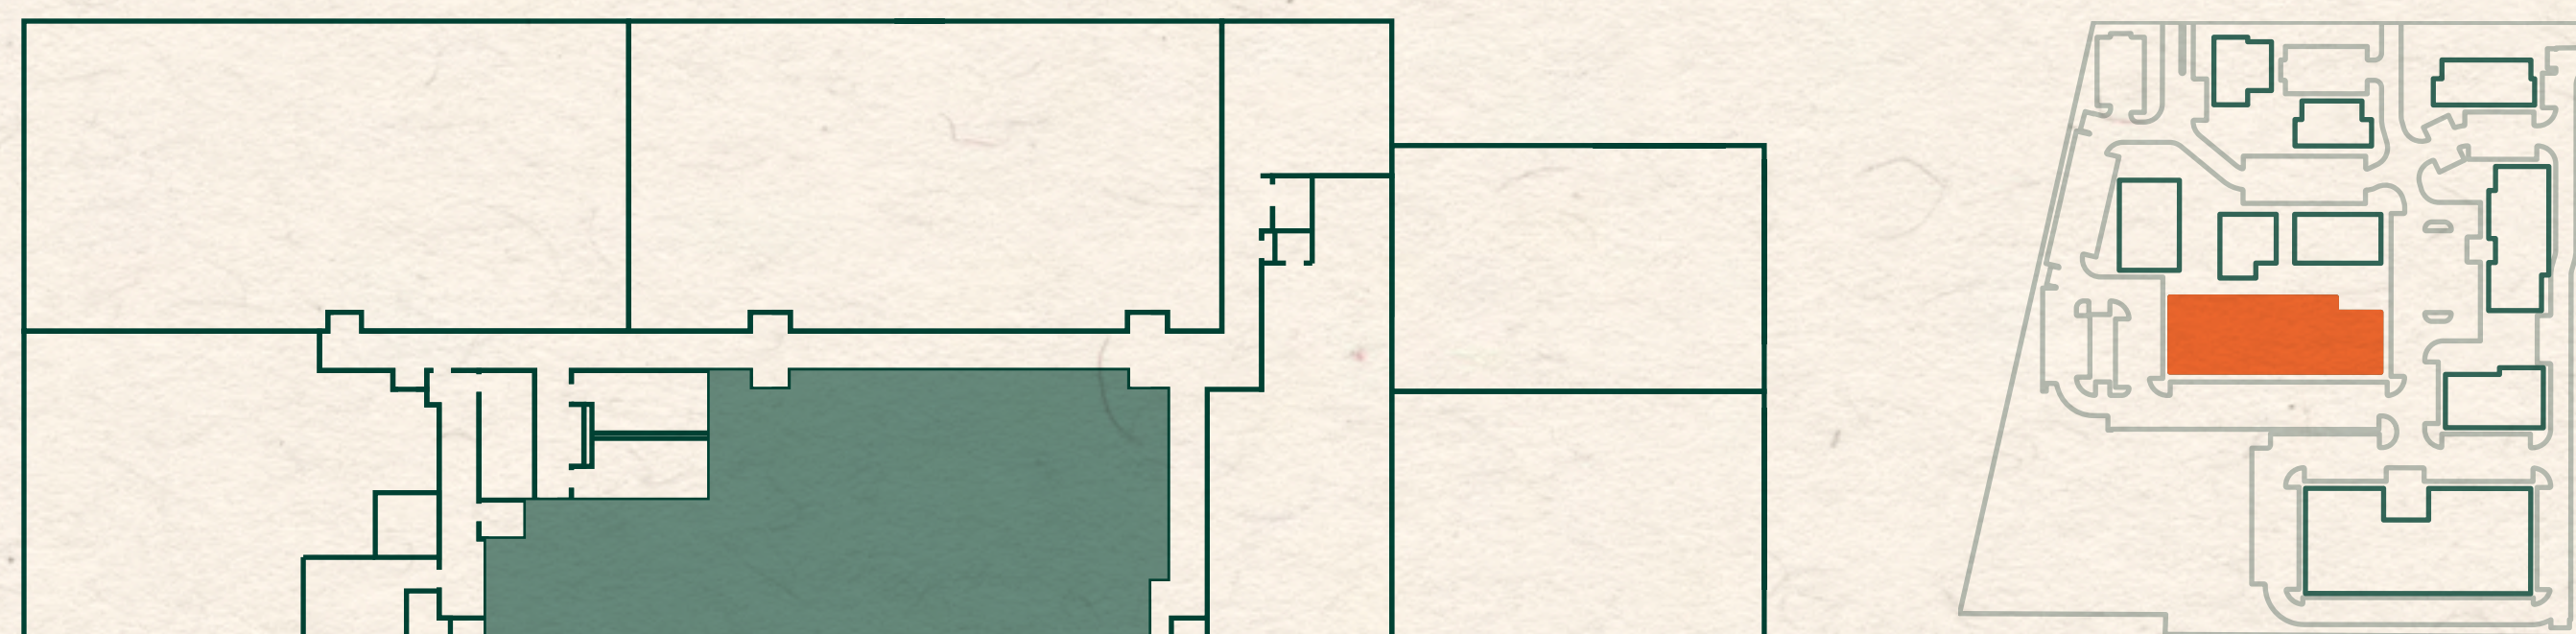

LEANDER UNION

Building	Level	Space	Size
8	1	81050	4,516 RSF

Type
Office

Features
Spec suite
14' clear height

Every care has been taken in the preparation of this document. The details contained herein are for guidance only and should not be relied upon as exactly describing any of the particular material illustrated or written by any order under the Consumer Protection from Unfair Trading Regulations 2008. This information does not constitute a contract, part of a contract, or warranty. The developer operates a program of continuous product development. Features, internal and external, may vary from time to time and may differ from those shown in the document. Leander Union is a marketing name and may not form part of the postal address for these properties. Digital illustrations and any computer-generated images are indicative only.
