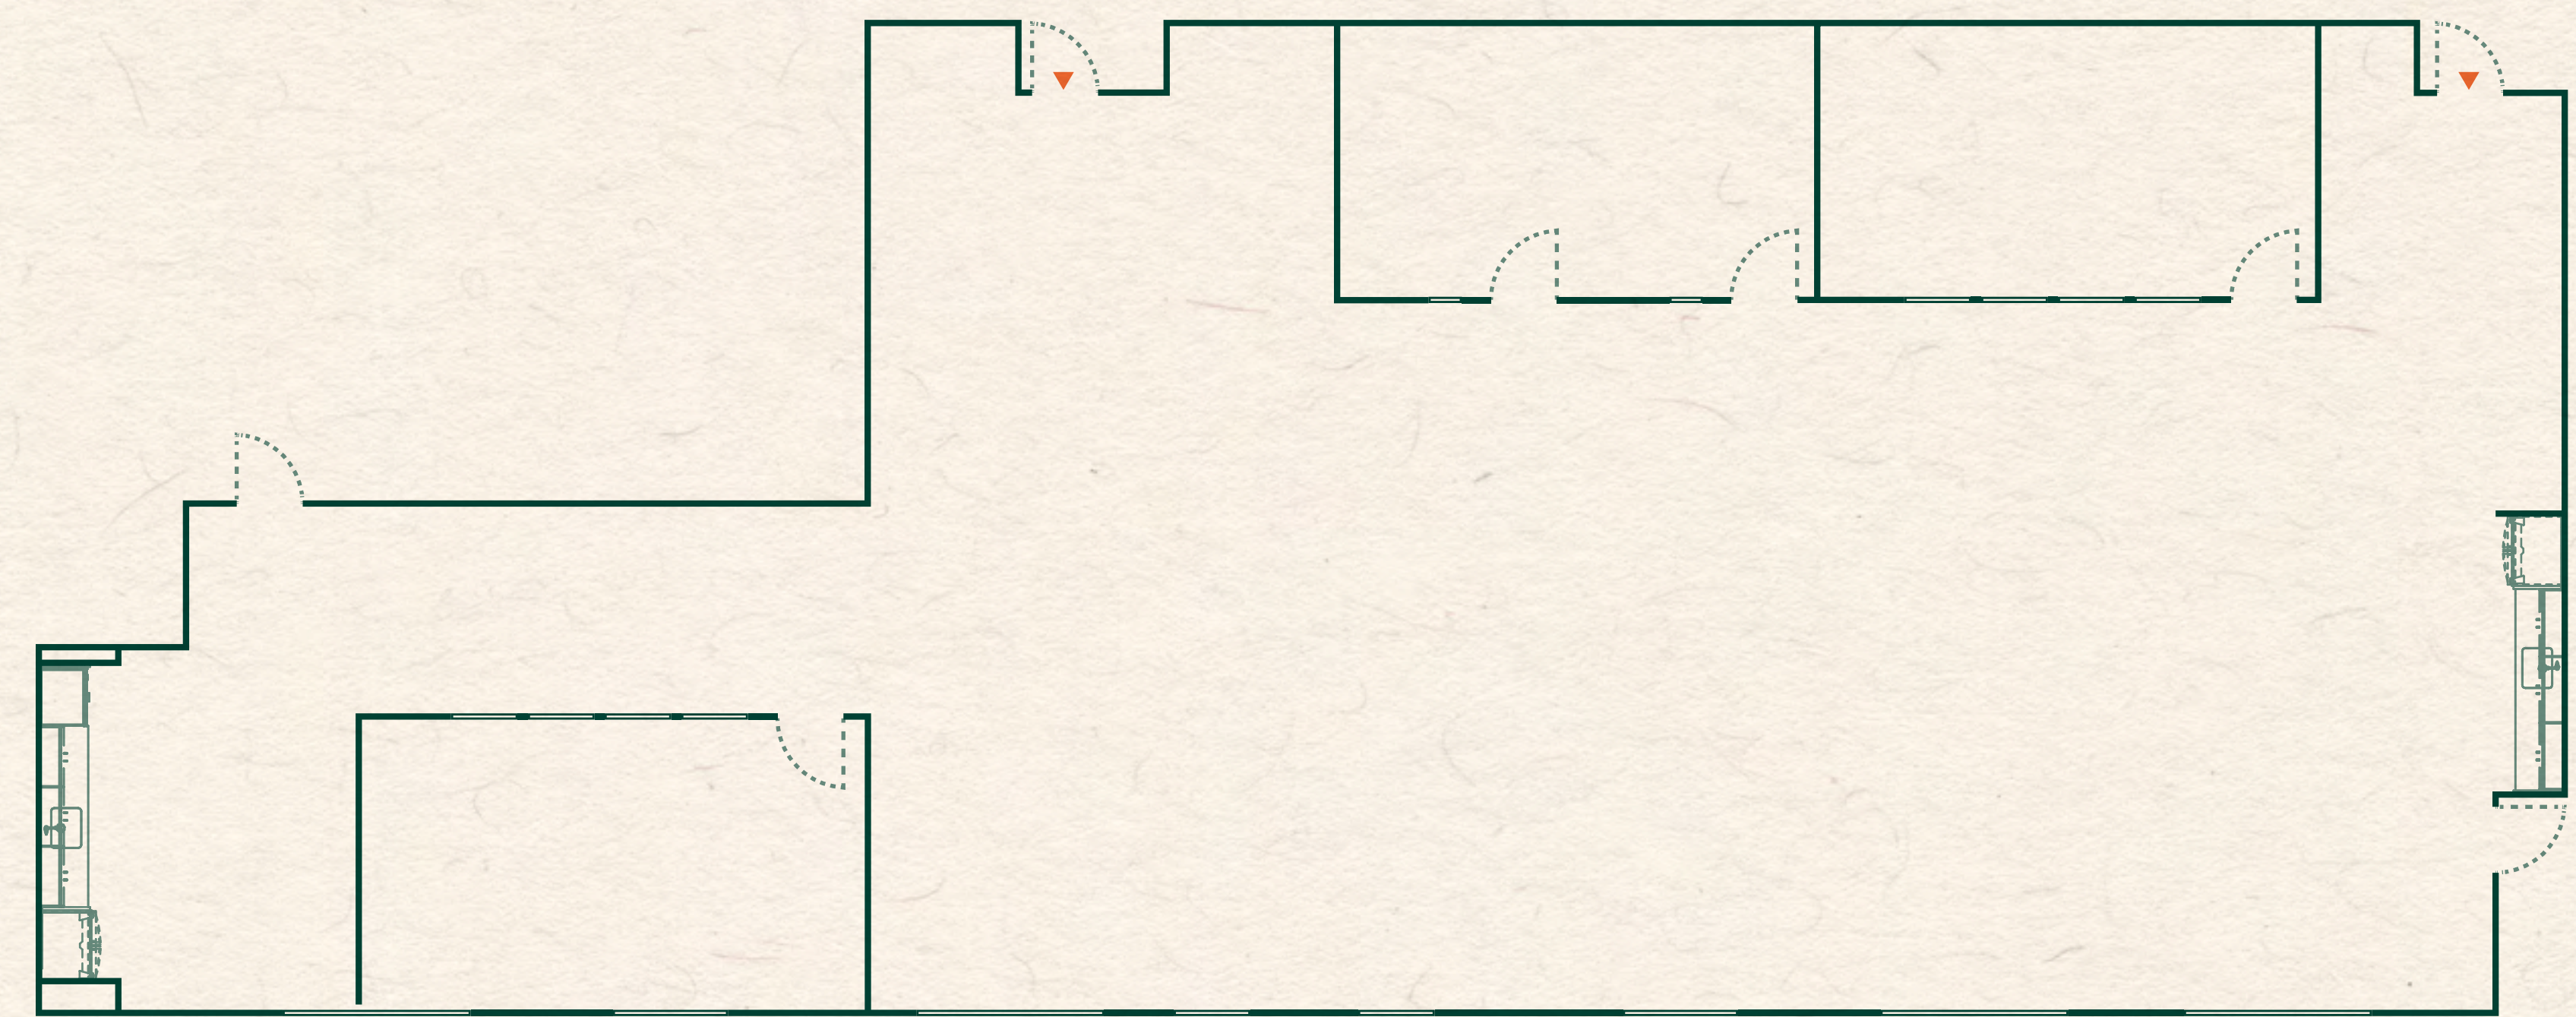

LEANDER UNION

Building	Level	Space	Size
8	1	81050	4,516 RSF

Type
Office

Features
Spec suite
14' clear height

Every care has been taken in the preparation of this document. The details contained herein are for guidance only and should not be relied upon as exactly describing any of the particular material illustrated or written by any order under the Consumer Protection from Unfair Trading Regulations 2008. This information does not constitute a contract, part of a contract, or warranty. The developer operates a program of continuous product development. Features, internal and external, may vary from time to time and may differ from those shown in the document. Leander Union is a marketing name and may not form part of the postal address for these properties. Digital illustrations and any computer-generated images are indicative only.
