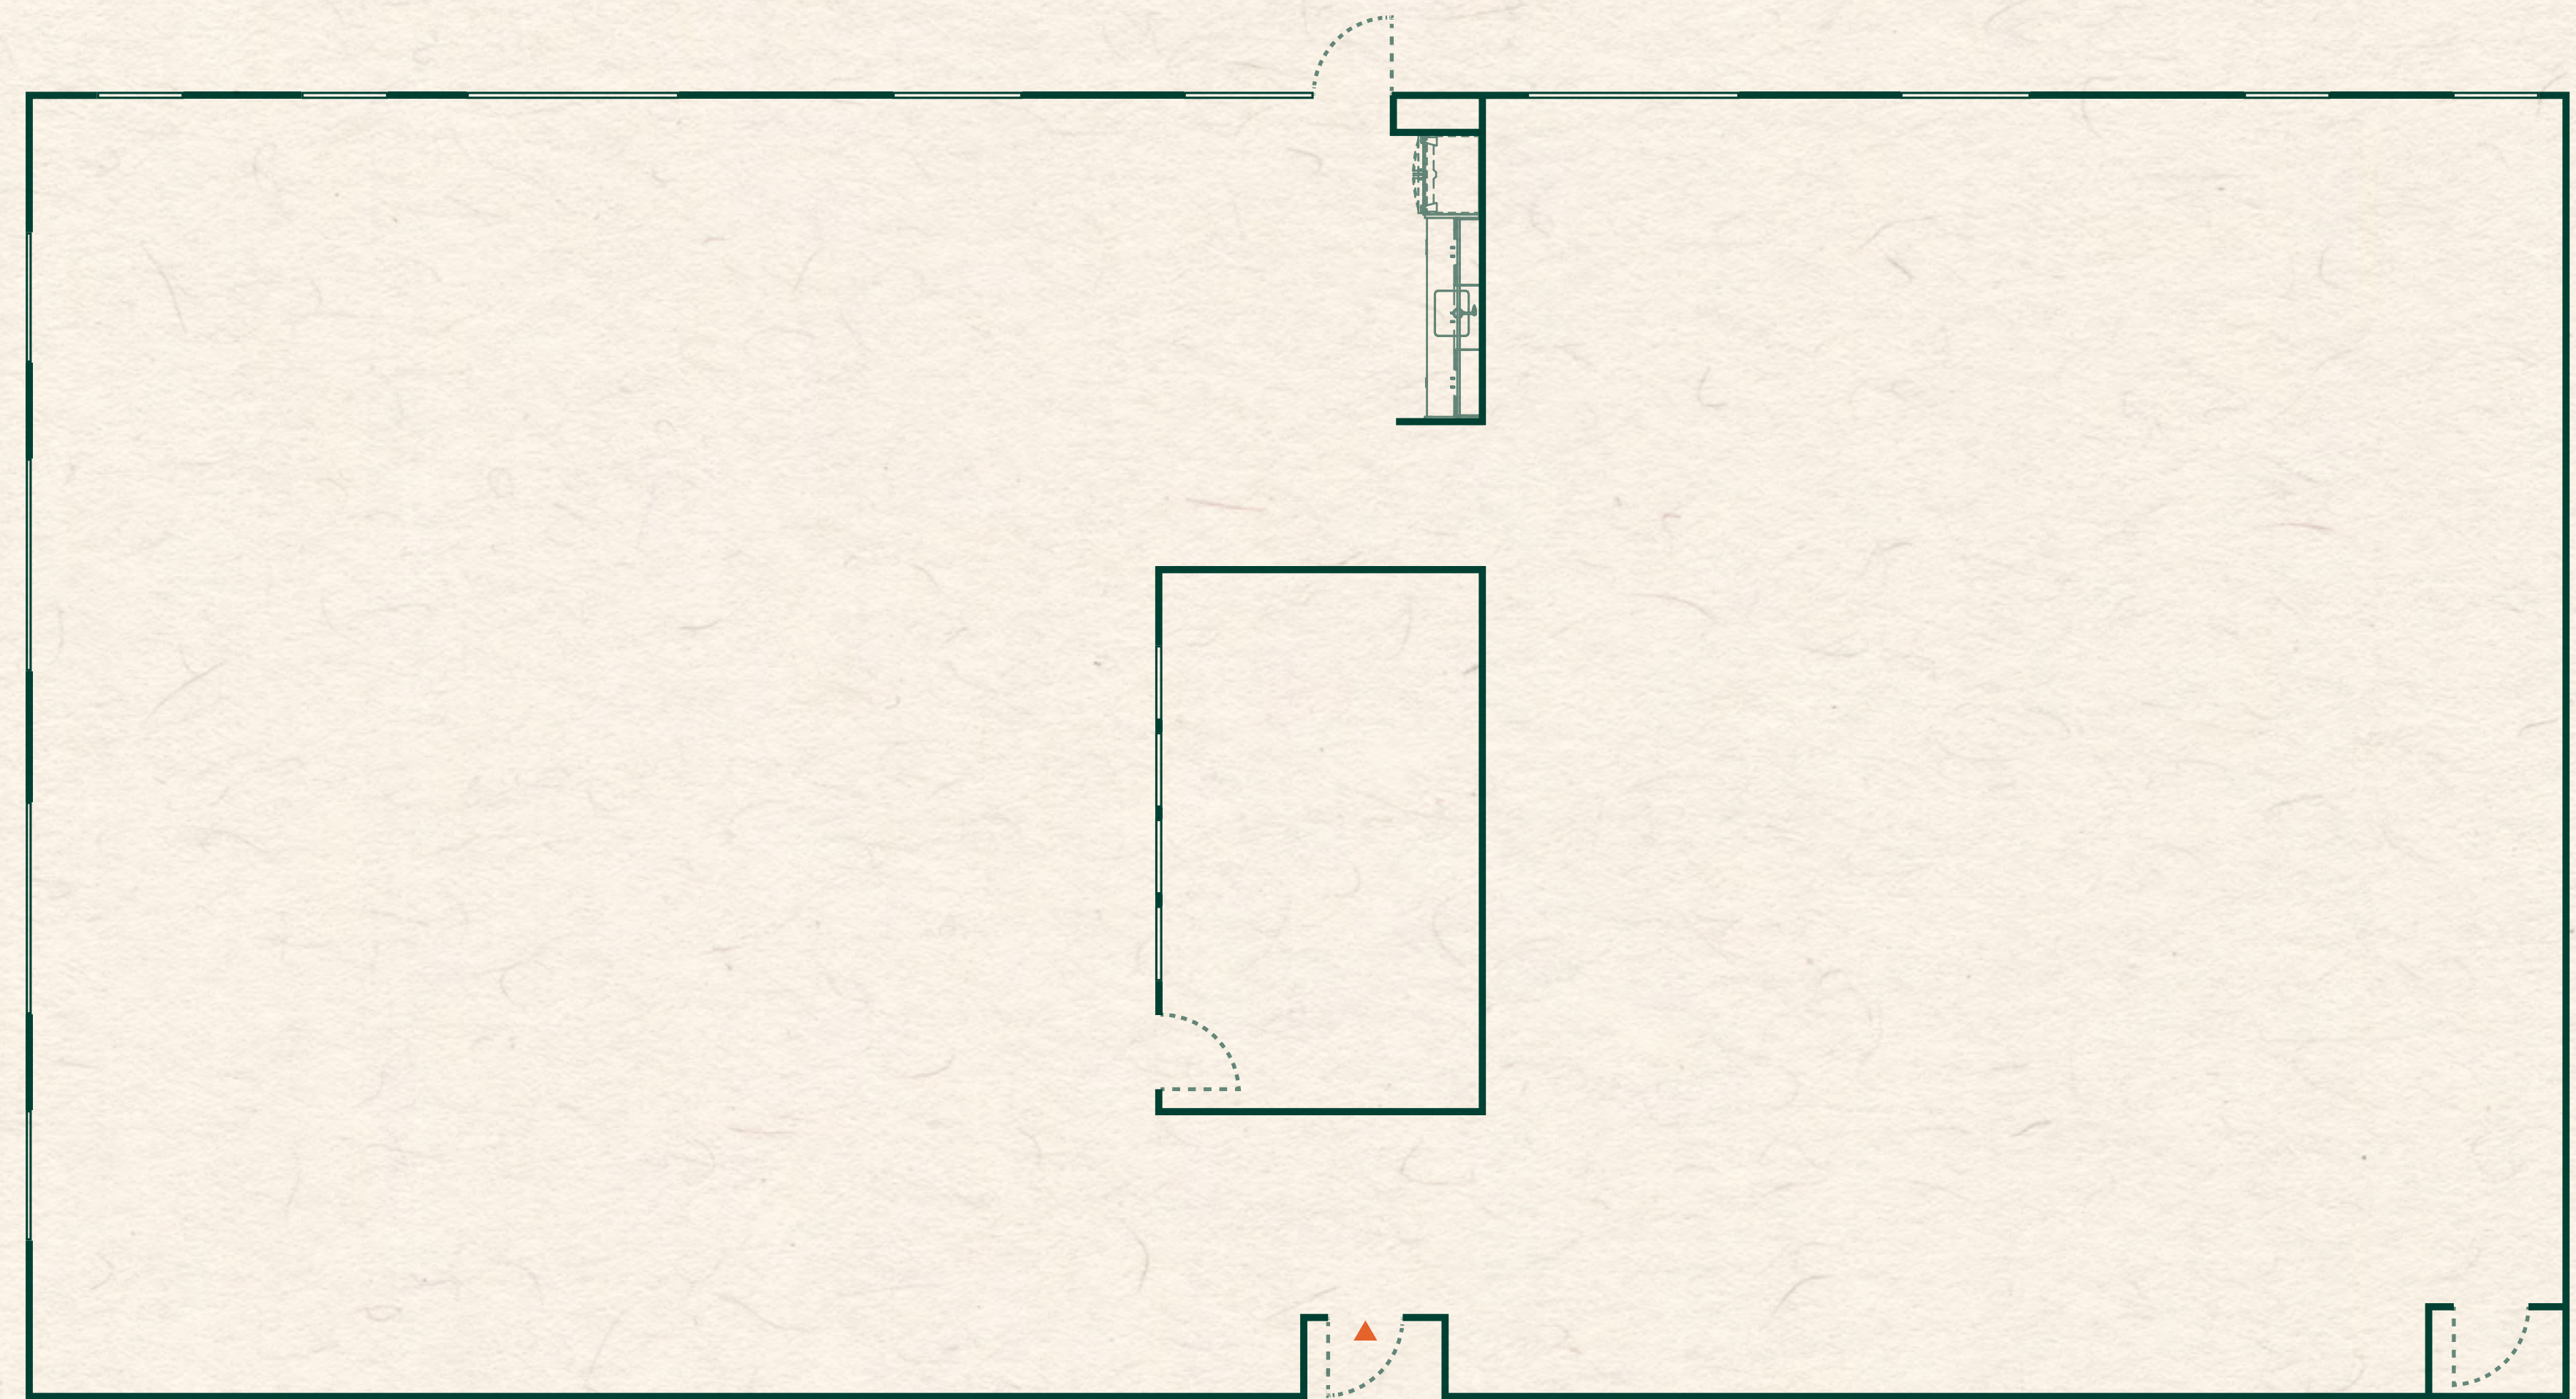

LEANDER UNION

Building	Level	Space	Size
8	1	81080	5,660 RSF

Type
Office

Features
Spec suite
14' clear height
Optional private patio

Every care has been taken in the preparation of this document. The details contained herein are for guidance only and should not be relied upon as exactly describing any of the particular material illustrated or written by any order under the Consumer Protection from Unfair Trading Regulations 2008. This information does not constitute a contract, part of a contract, or warranty. The developer operates a program of continuous product development. Features, internal and external, may vary from time to time and may differ from those shown in the document. Leander Union is a marketing name and may not form part of the postal address for these properties. Digital illustrations and any computer-generated images are indicative only.