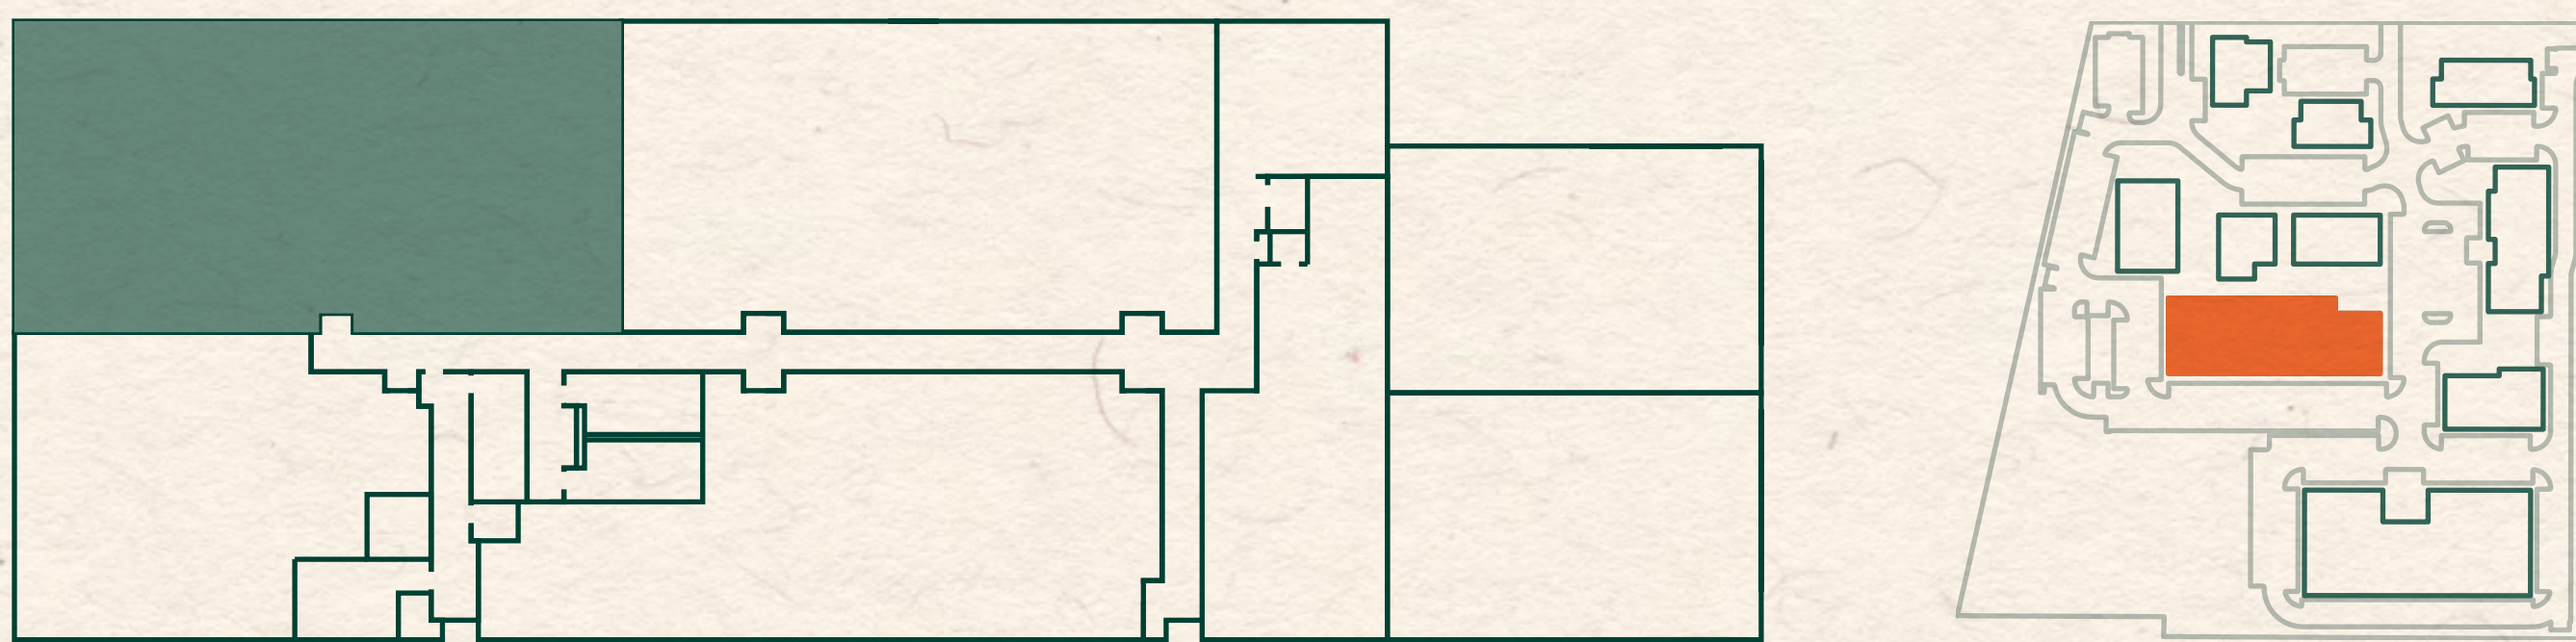

LEANDER UNION

Building	Level	Space	Size
8	1	81080	5,660 RSF

Type
Office

Features
Spec suite
14' clear height
Optional private patio

Every care has been taken in the preparation of this document. The details contained herein are for guidance only and should not be relied upon as exactly describing any of the particular material illustrated or written by any order under the Consumer Protection from Unfair Trading Regulations 2008. This information does not constitute a contract, part of a contract, or warranty. The developer operates a program of continuous product development. Features, internal and external, may vary from time to time and may differ from those shown in the document. Leander Union is a marketing name and may not form part of the postal address for these properties. Digital illustrations and any computer-generated images are indicative only.