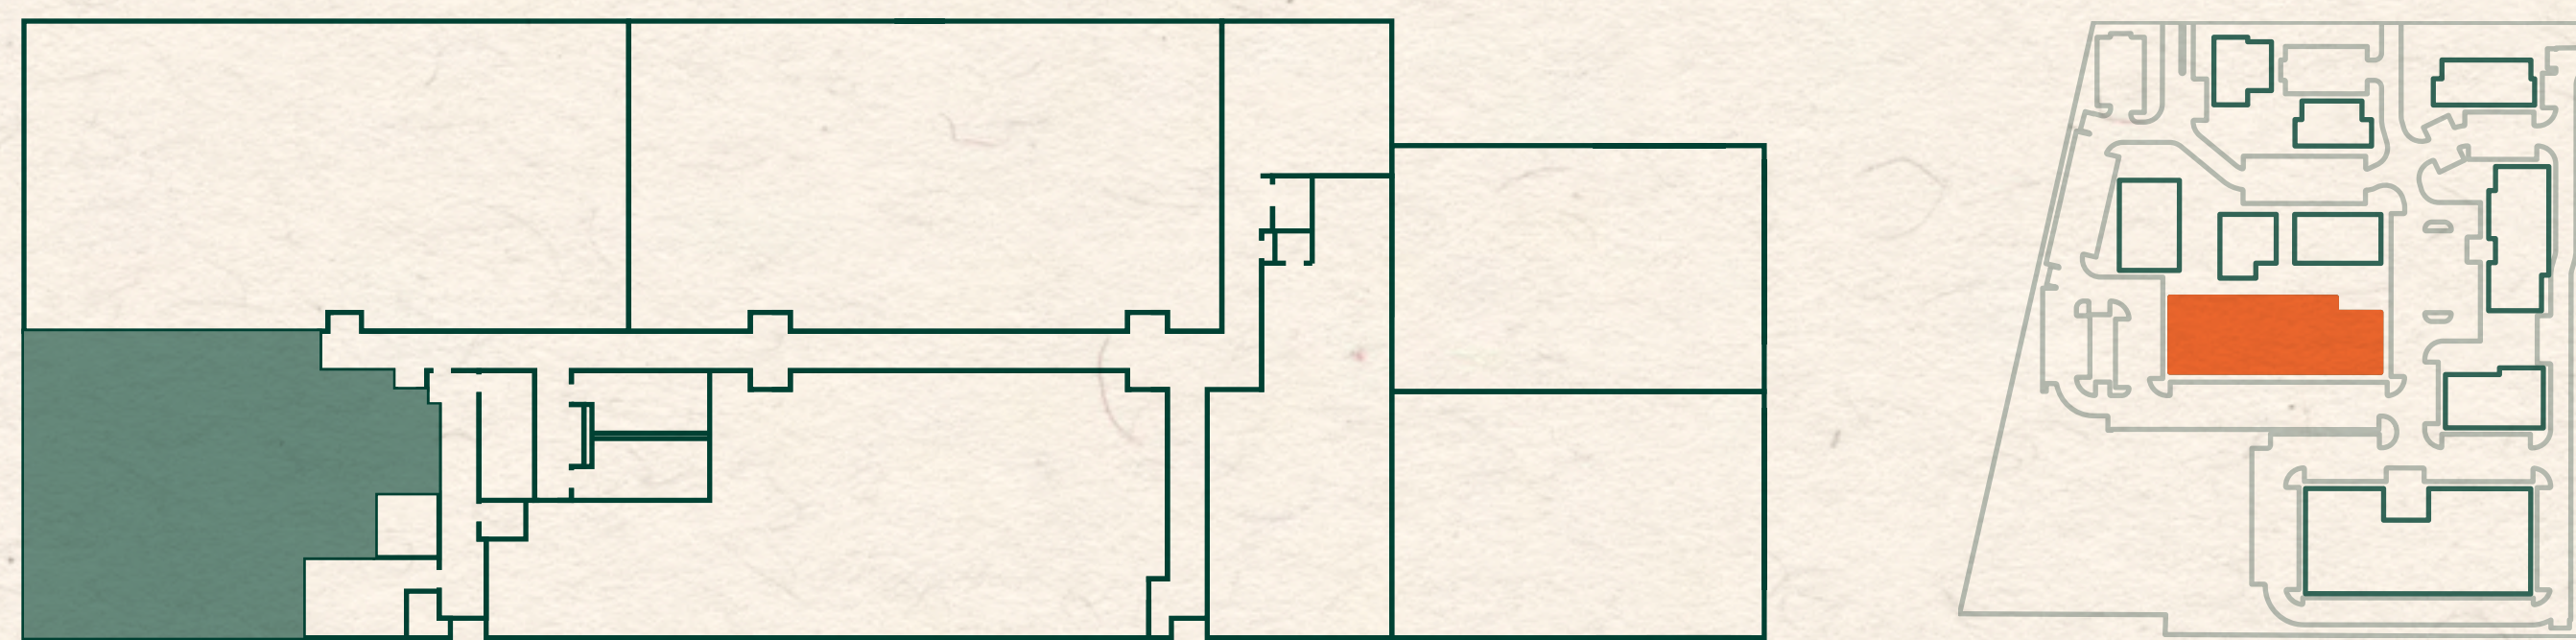

LEANDER UNION

Building	Level	Space	Size
8	1	81090	3,220 RSF

Type
Office

Features
Spec suite
14' clear height

Every care has been taken in the preparation of this document. The details contained herein are for guidance only and should not be relied upon as exactly describing any of the particular material illustrated or written by any order under the Consumer Protection from Unfair Trading Regulations 2008. This information does not constitute a contract, part of a contract, or warranty. The developer operates a program of continuous product development. Features, internal and external, may vary from time to time and may differ from those shown in the document. Leander Union is a marketing name and may not form part of the postal address for these properties. Digital illustrations and any computer-generated images are indicative only.
