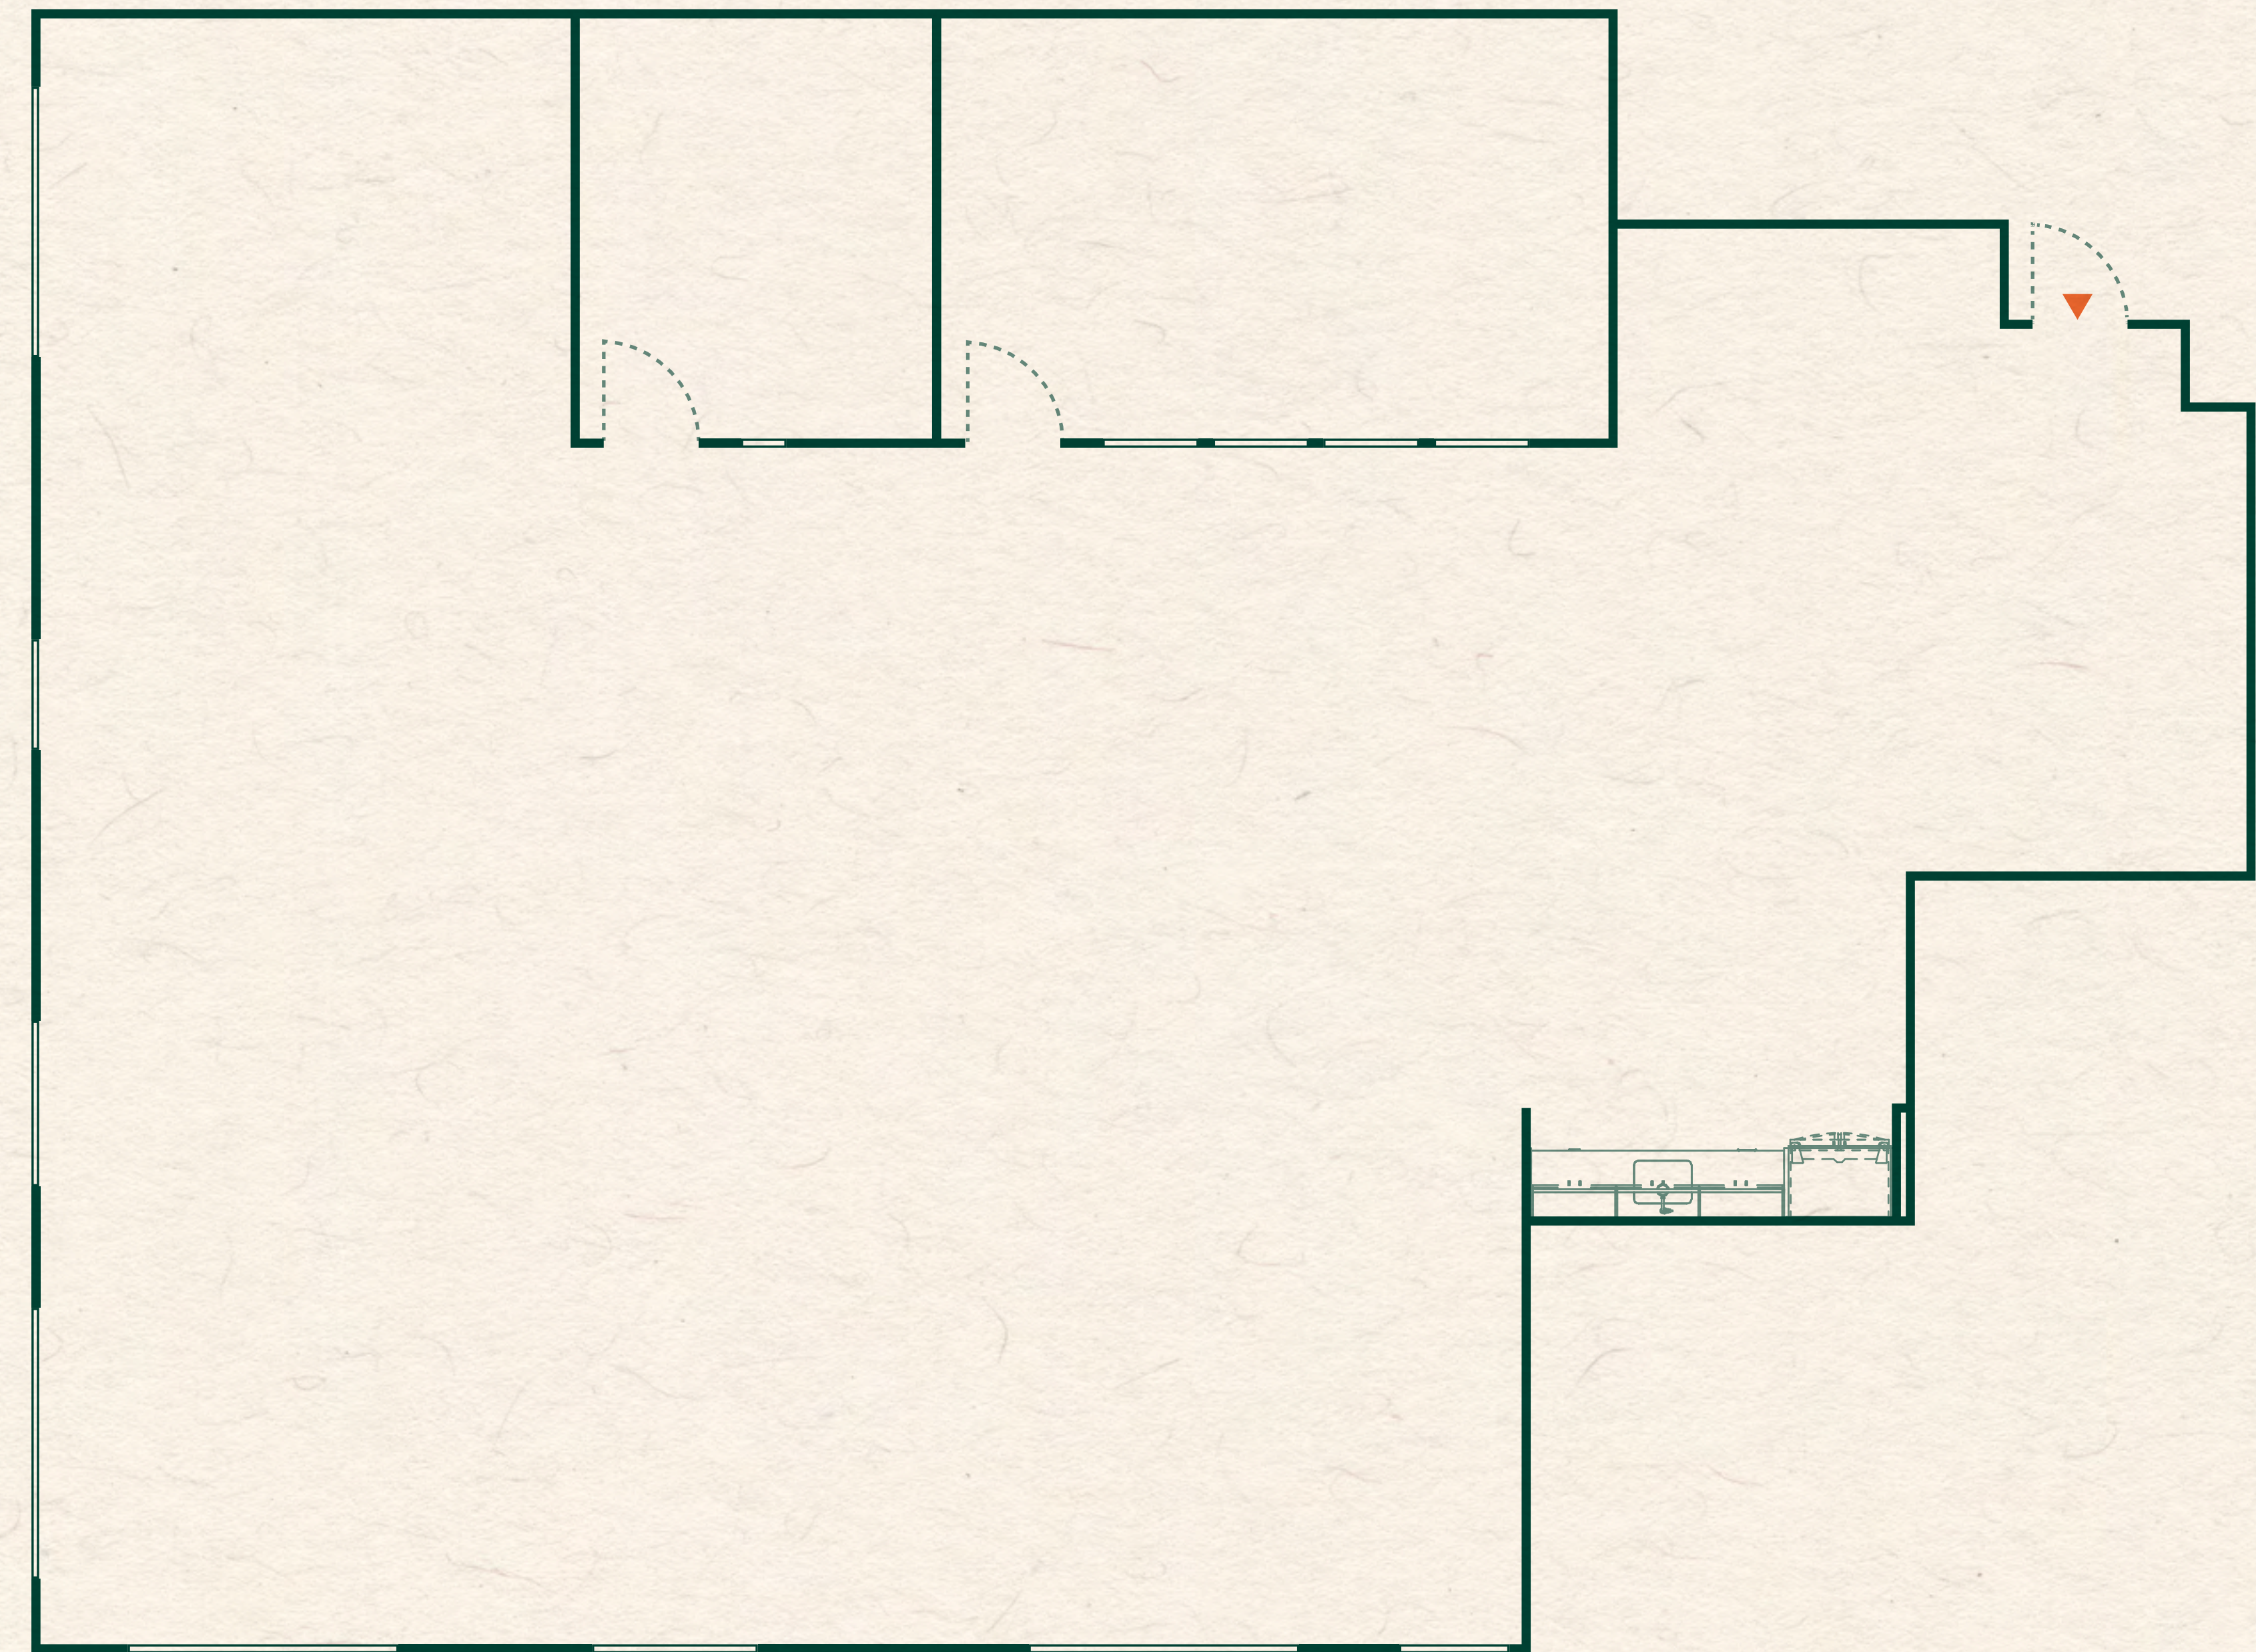

LEANDER UNION

Building	Level	Space	Size
8	1	81090	3,220 RSF

Type
Office

Features
Spec suite
14' clear height

Every care has been taken in the preparation of this document. The details contained herein are for guidance only and should not be relied upon as exactly describing any of the particular material illustrated or written by any order under the Consumer Protection from Unfair Trading Regulations 2008. This information does not constitute a contract, part of a contract, or warranty. The developer operates a program of continuous product development. Features, internal and external, may vary from time to time and may differ from those shown in the document. Leander Union is a marketing name and may not form part of the postal address for these properties. Digital illustrations and any computer-generated images are indicative only.
