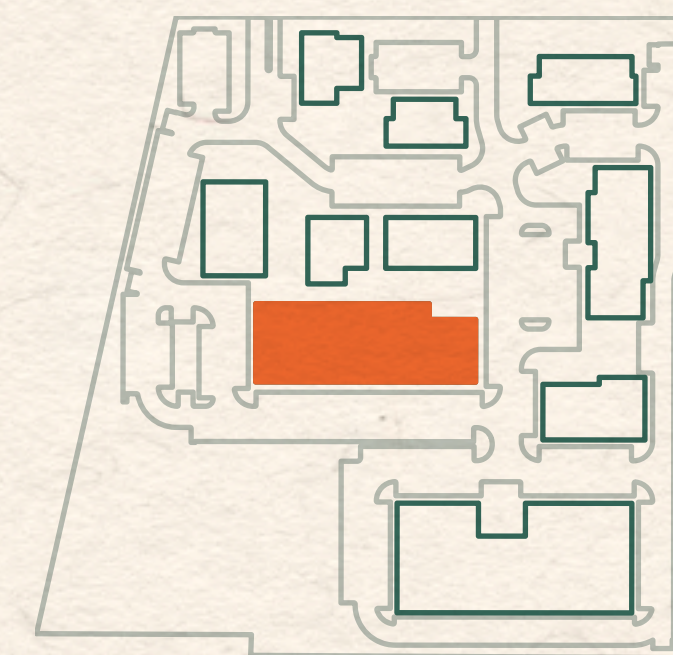

LEANDER UNION

Building	Level	Space	Size
8	2	82030	2,887 RSF

Type
Office

Features
Spec suite
14' clear height

Every care has been taken in the preparation of this document. The details contained herein are for guidance only and should not be relied upon as exactly describing any of the particular material illustrated or written by any order under the Consumer Protection from Unfair Trading Regulations 2008. This information does not constitute a contract, part of a contract, or warranty. The developer operates a program of continuous product development. Features, internal and external, may vary from time to time and may differ from those shown in the document. Leander Union is a marketing name and may not form part of the postal address for these properties. Digital illustrations and any computer-generated images are indicative only.