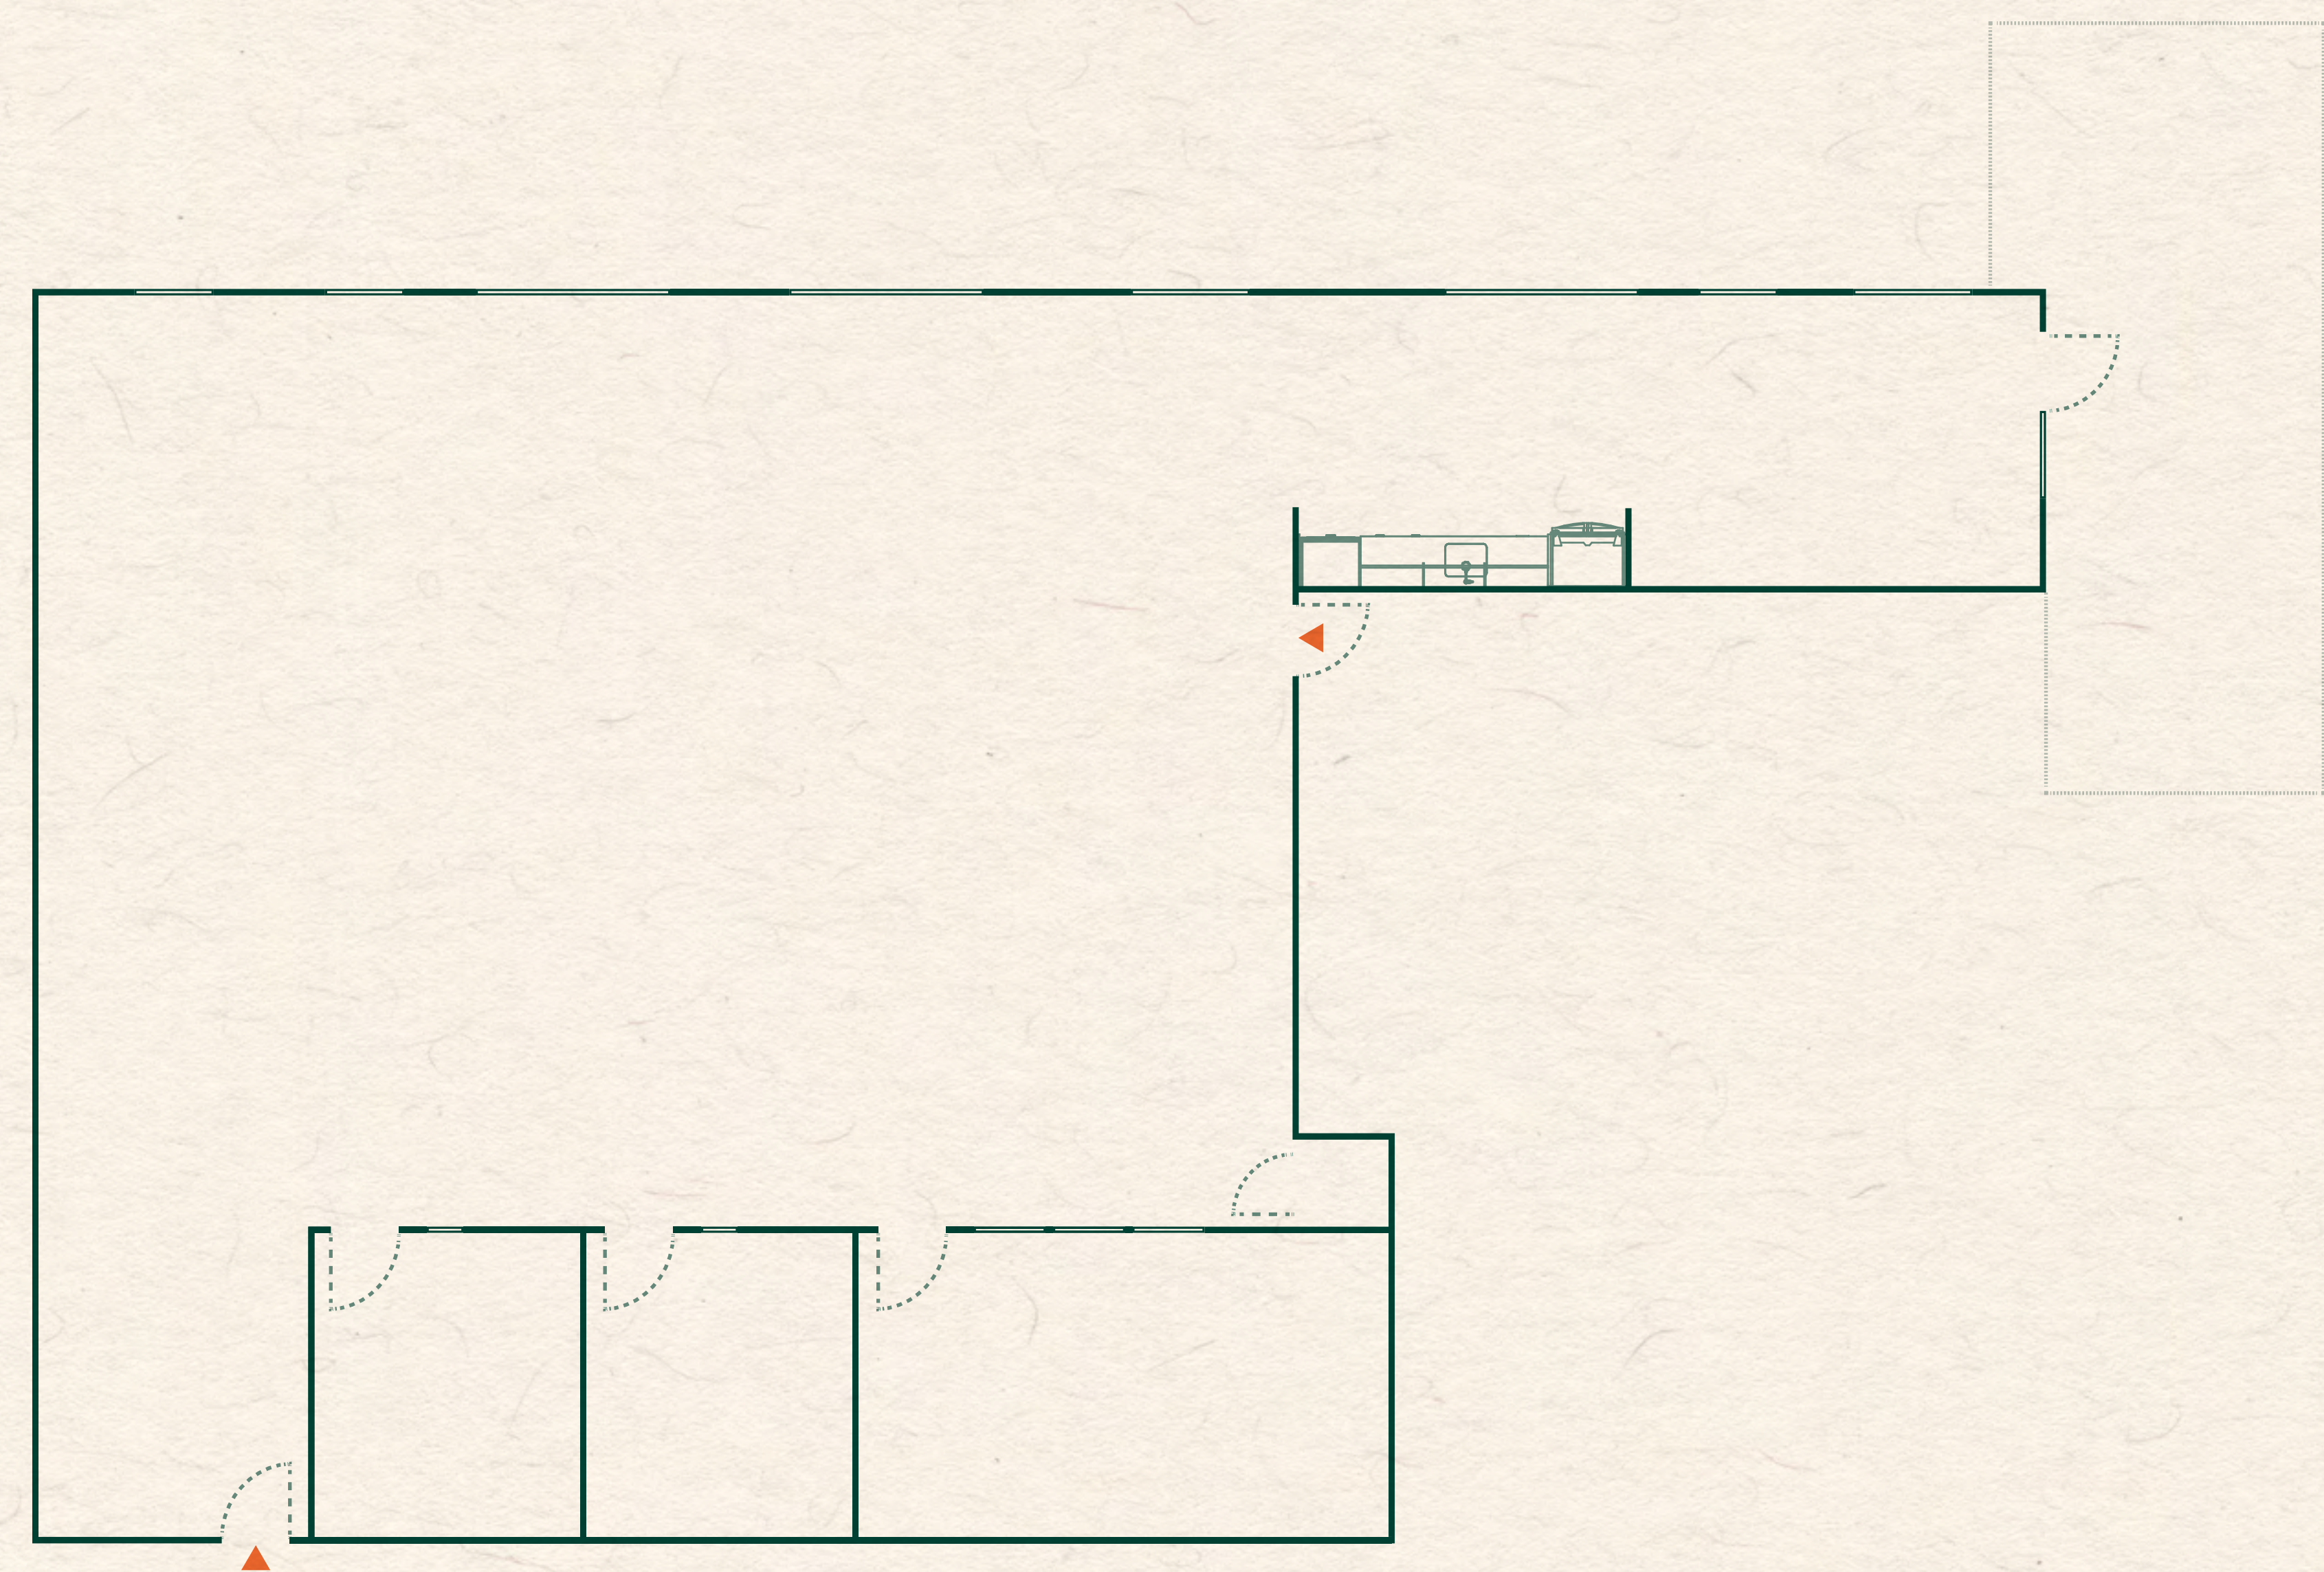

LEANDER UNION

Building	Level	Space	Size
8	2	82040	3,867 RSF

Type
Office

Features
Spec suite
14' clear height
Private balcony

Every care has been taken in the preparation of this document. The details contained herein are for guidance only and should not be relied upon as exactly describing any of the particular material illustrated or written by any order under the Consumer Protection from Unfair Trading Regulations 2008. This information does not constitute a contract, part of a contract, or warranty. The developer operates a program of continuous product development. Features, internal and external, may vary from time to time and may differ from those shown in the document. Leander Union is a marketing name and may not form part of the postal address for these properties. Digital illustrations and any computer-generated images are indicative only.
