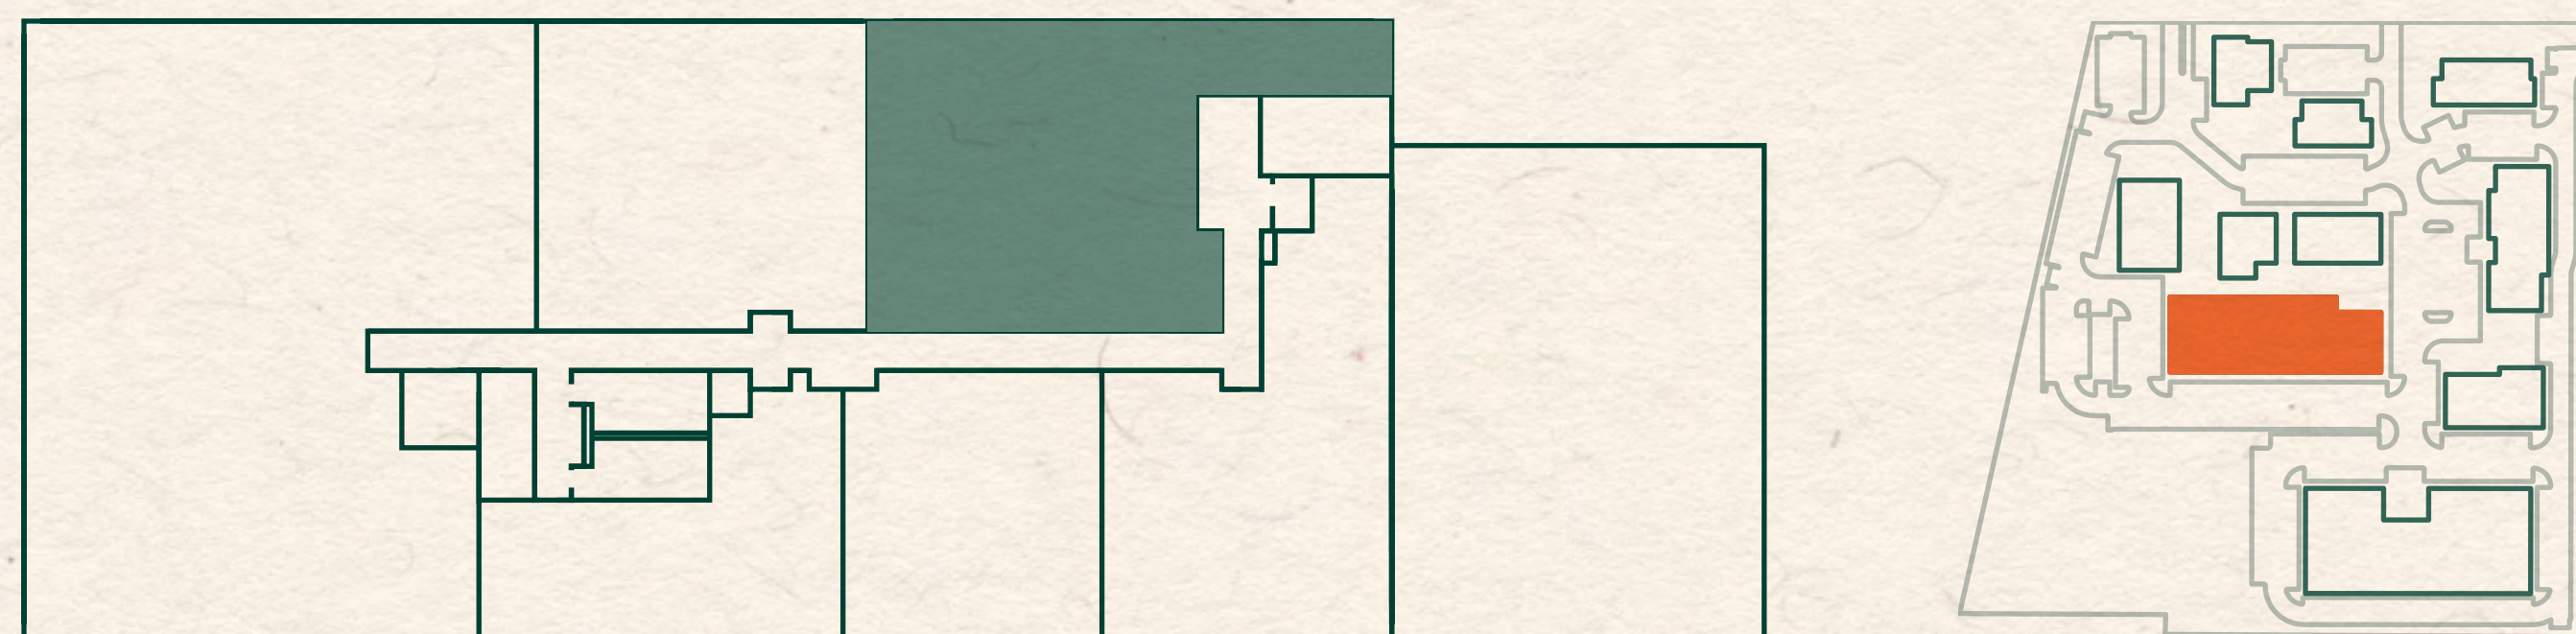

LEANDER UNION

Building	Level	Space	Size
8	2	82040	3,867 RSF

Type
Office

Features
Spec suite
14' clear height
Private balcony

Every care has been taken in the preparation of this document. The details contained herein are for guidance only and should not be relied upon as exactly describing any of the particular material illustrated or written by any order under the Consumer Protection from Unfair Trading Regulations 2008. This information does not constitute a contract, part of a contract, or warranty. The developer operates a program of continuous product development. Features, internal and external, may vary from time to time and may differ from those shown in the document. Leander Union is a marketing name and may not form part of the postal address for these properties. Digital illustrations and any computer-generated images are indicative only.
