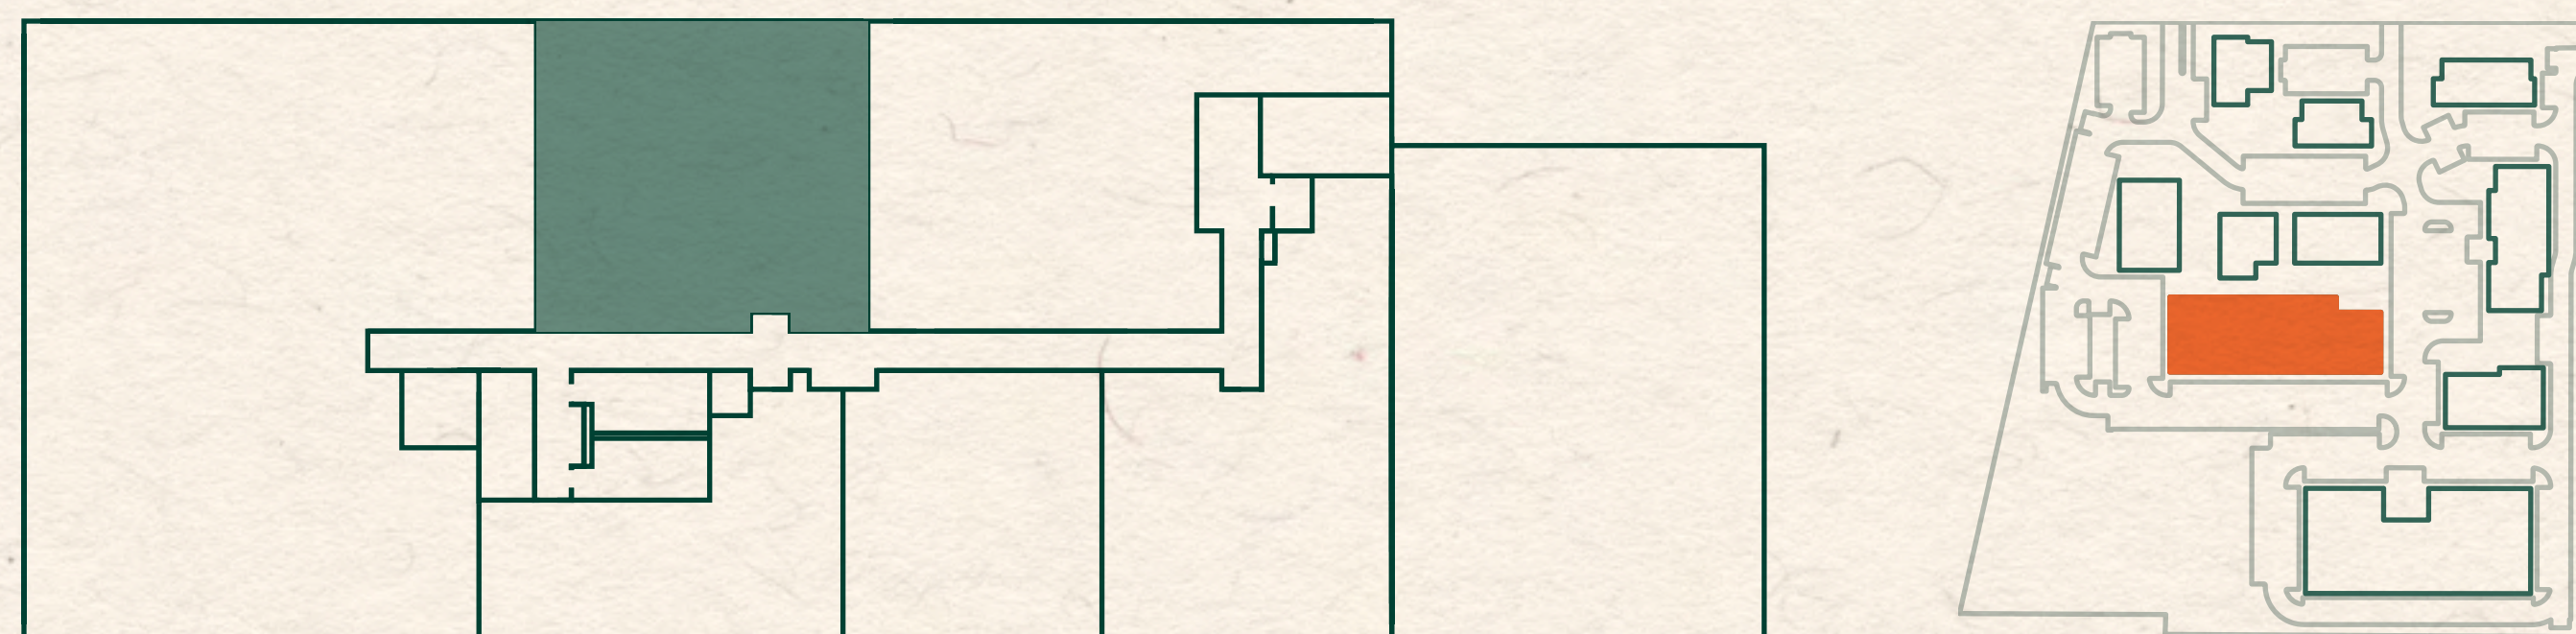

LEANDER UNION

Building	Level	Space	Size
8	2	82060	3,105 RSF

Type
Office

Features
Spec suite
14' clear height

Every care has been taken in the preparation of this document. The details contained herein are for guidance only and should not be relied upon as exactly describing any of the particular material illustrated or written by any order under the Consumer Protection from Unfair Trading Regulations 2008. This information does not constitute a contract, part of a contract, or warranty. The developer operates a program of continuous product development. Features, internal and external, may vary from time to time and may differ from those shown in the document. Leander Union is a marketing name and may not form part of the postal address for these properties. Digital illustrations and any computer-generated images are indicative only.