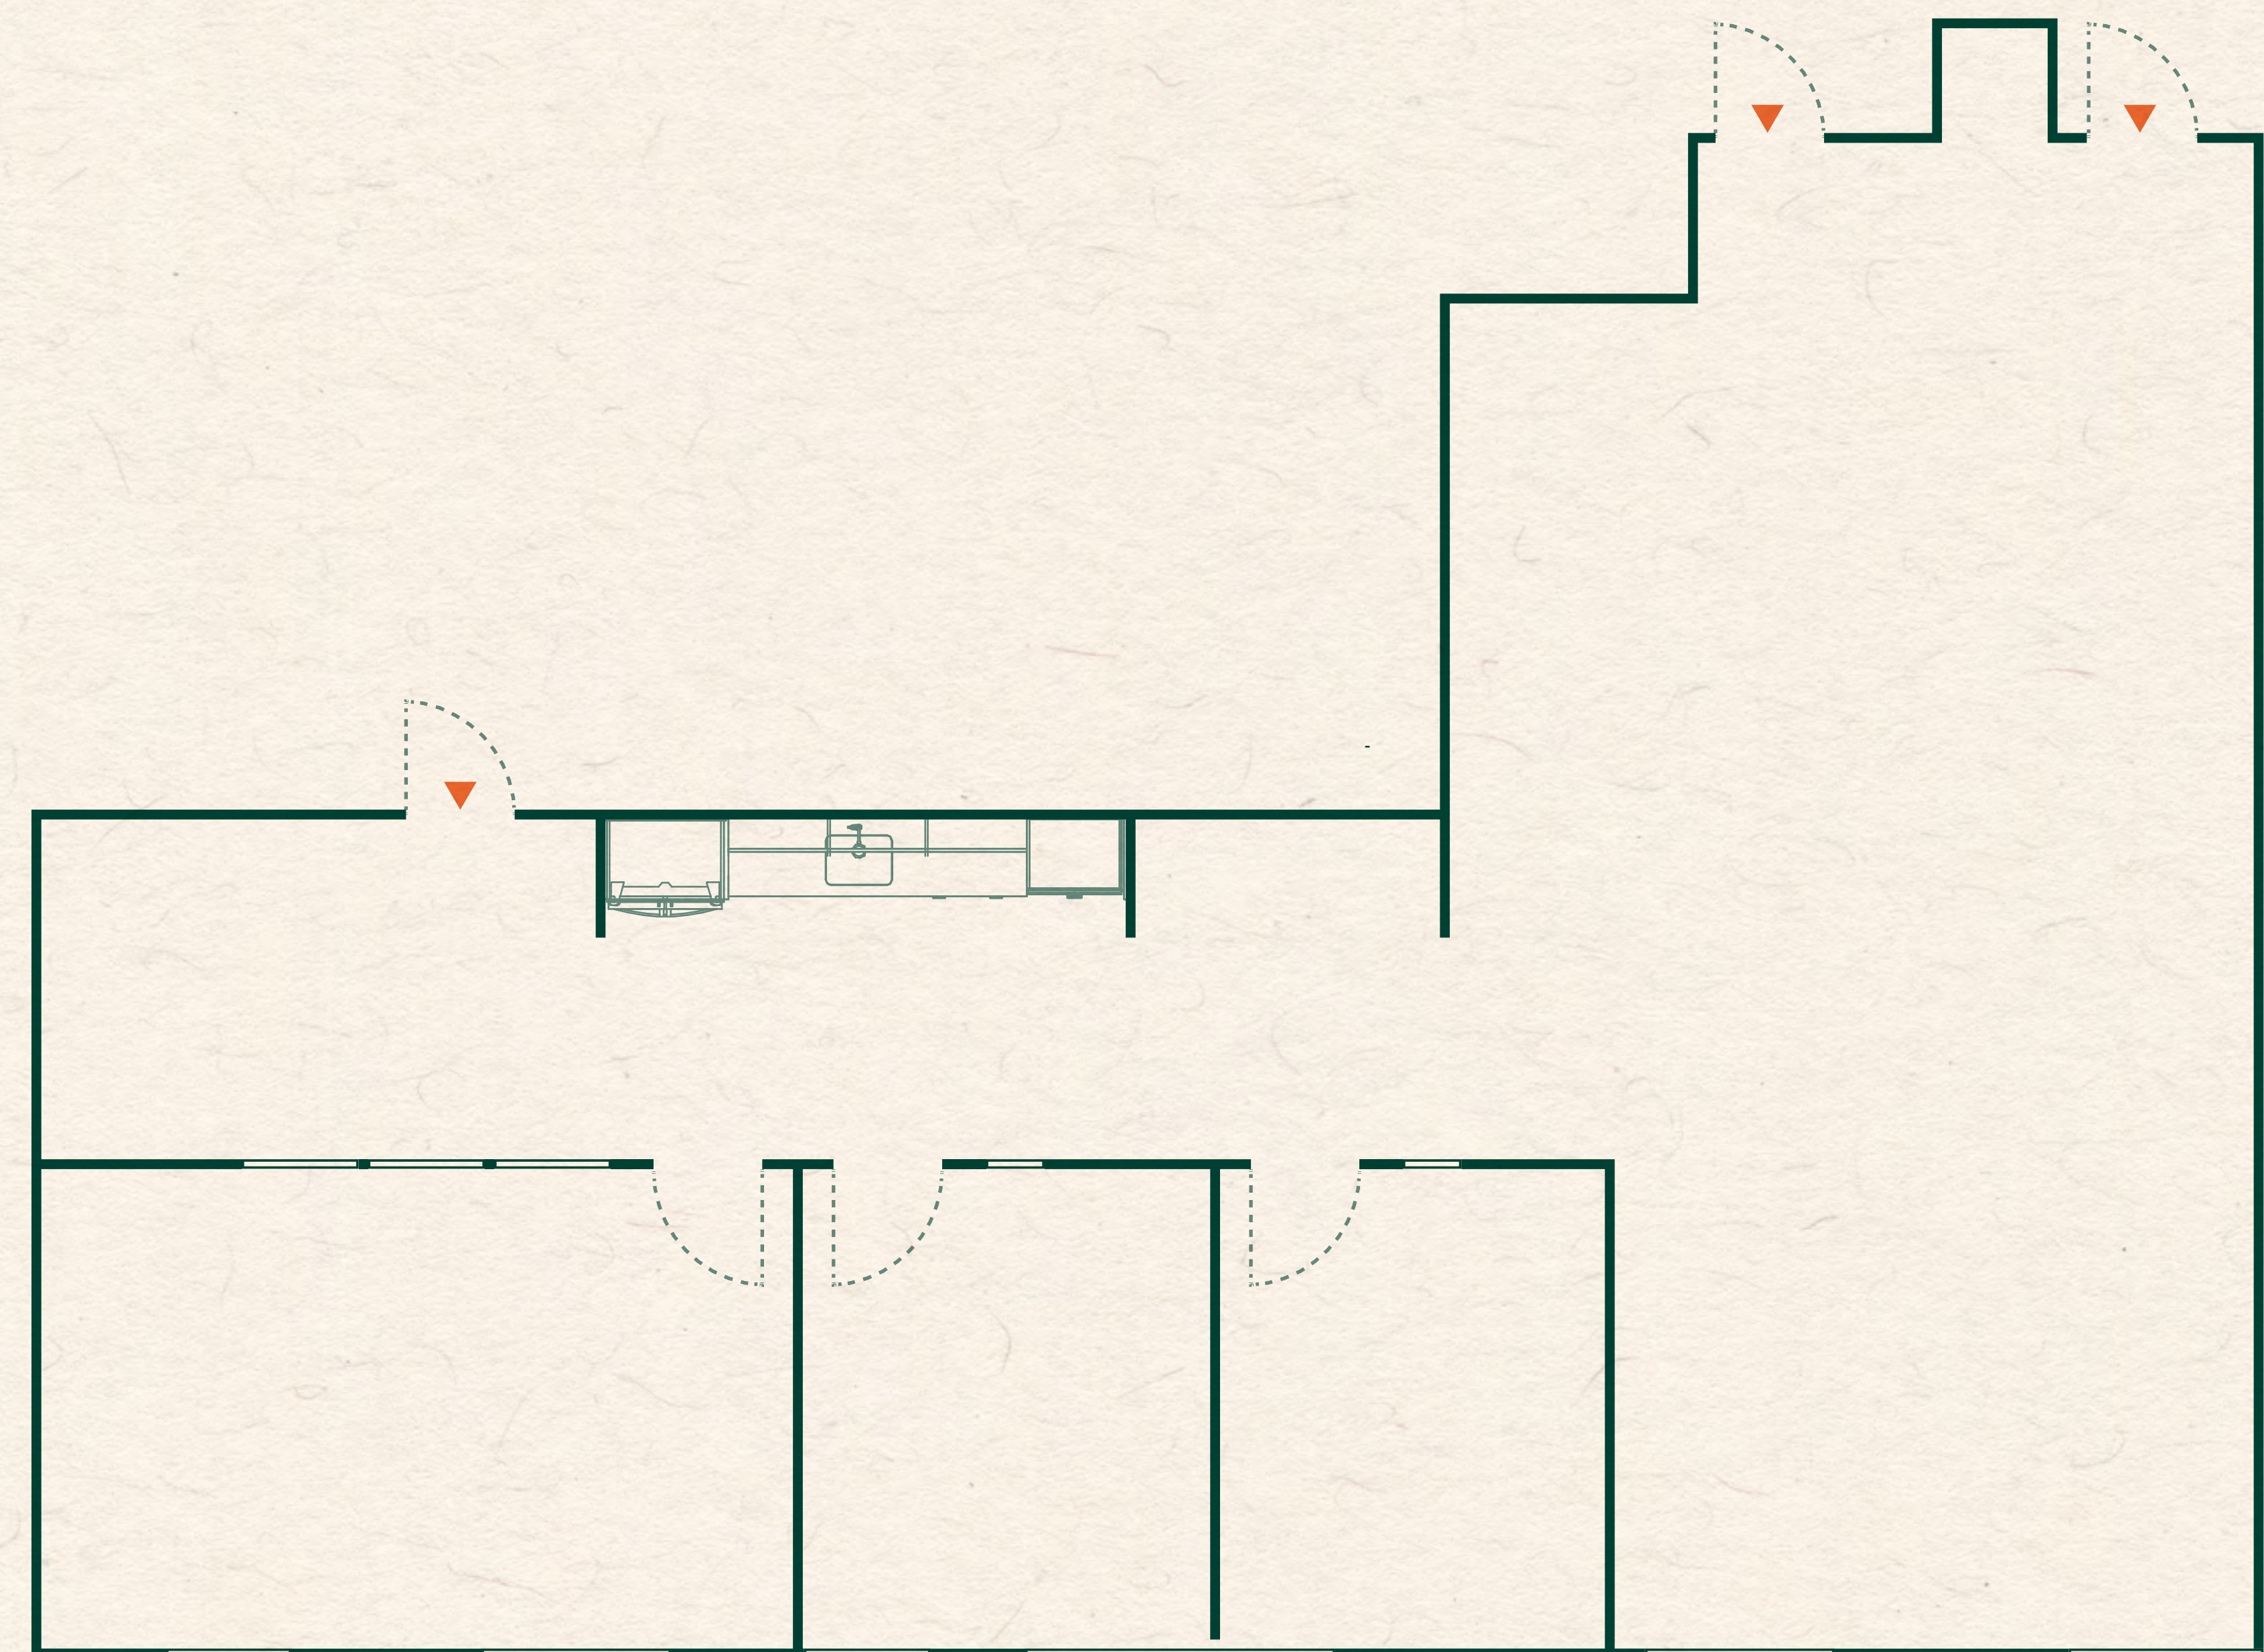

LEANDER UNION

Building	Level	Space	Size
8	2	82070	1,943 RSF

Type
Office

Features
Spec suite
14' clear height

Every care has been taken in the preparation of this document. The details contained herein are for guidance only and should not be relied upon as exactly describing any of the particular material illustrated or written by any order under the Consumer Protection from Unfair Trading Regulations 2008. This information does not constitute a contract, part of a contract, or warranty. The developer operates a program of continuous product development. Features, internal and external, may vary from time to time and may differ from those shown in the document. Leander Union is a marketing name and may not form part of the postal address for these properties. Digital illustrations and any computer-generated images are indicative only.
