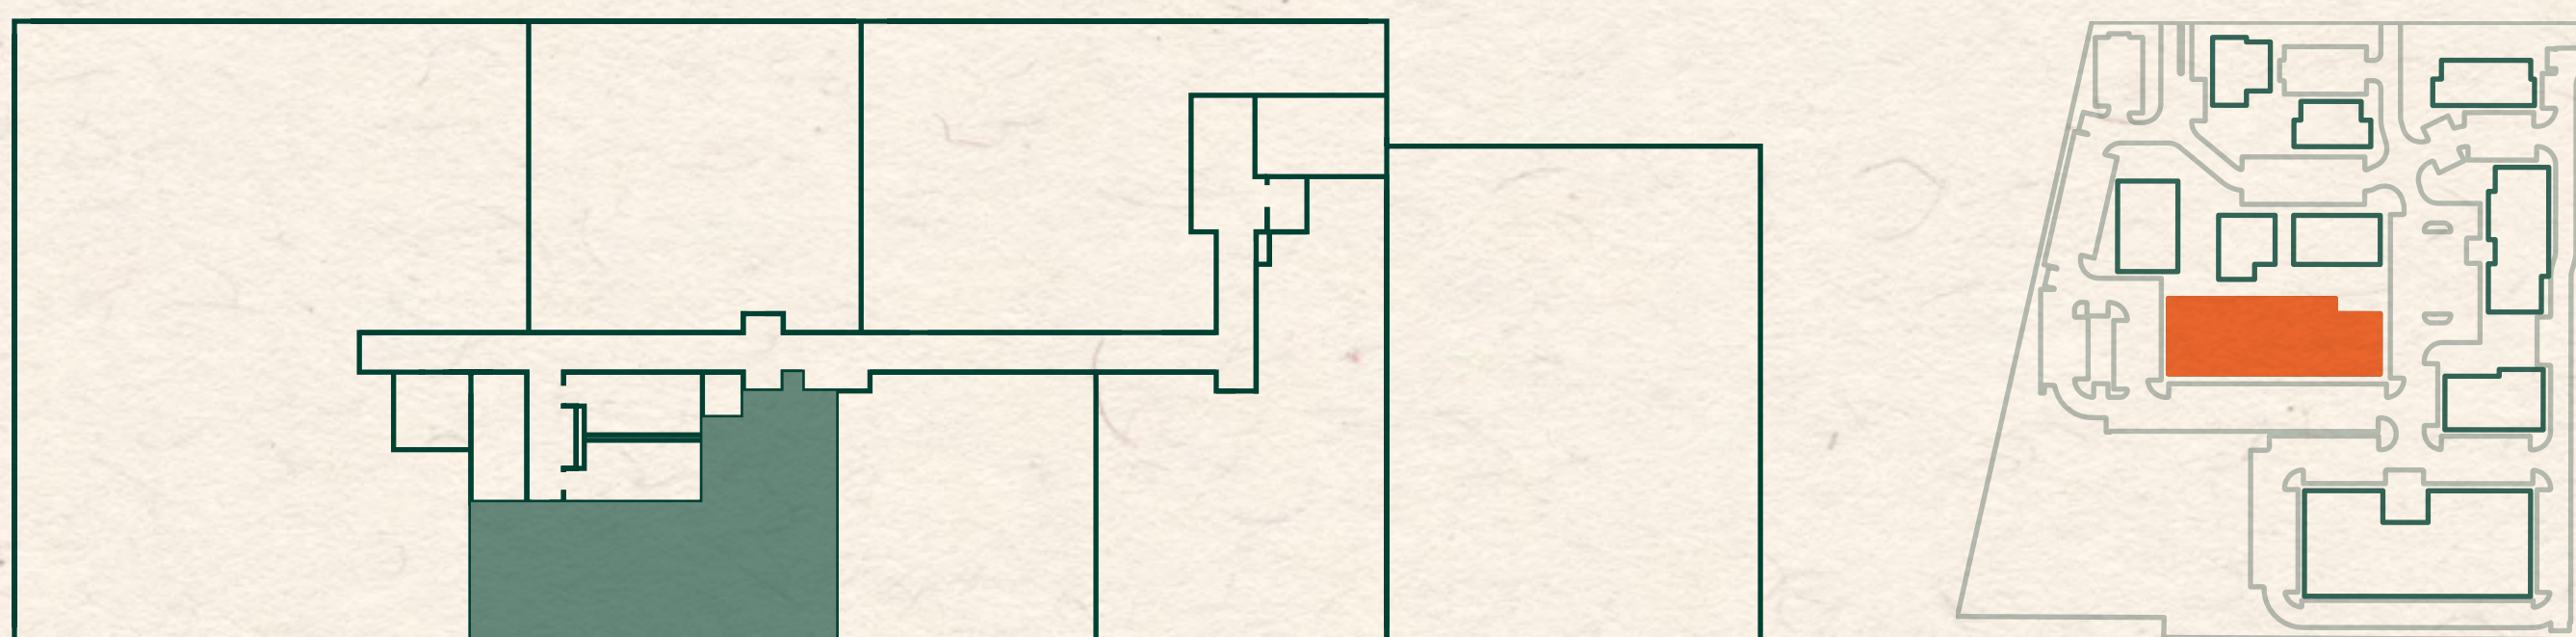

LEANDER UNION

Building	Level	Space	Size
8	2	82070	1,943 RSF

Type
Office

Features
Spec suite
14' clear height

Every care has been taken in the preparation of this document. The details contained herein are for guidance only and should not be relied upon as exactly describing any of the particular material illustrated or written by any order under the Consumer Protection from Unfair Trading Regulations 2008. This information does not constitute a contract, part of a contract, or warranty. The developer operates a program of continuous product development. Features, internal and external, may vary from time to time and may differ from those shown in the document. Leander Union is a marketing name and may not form part of the postal address for these properties. Digital illustrations and any computer-generated images are indicative only.
