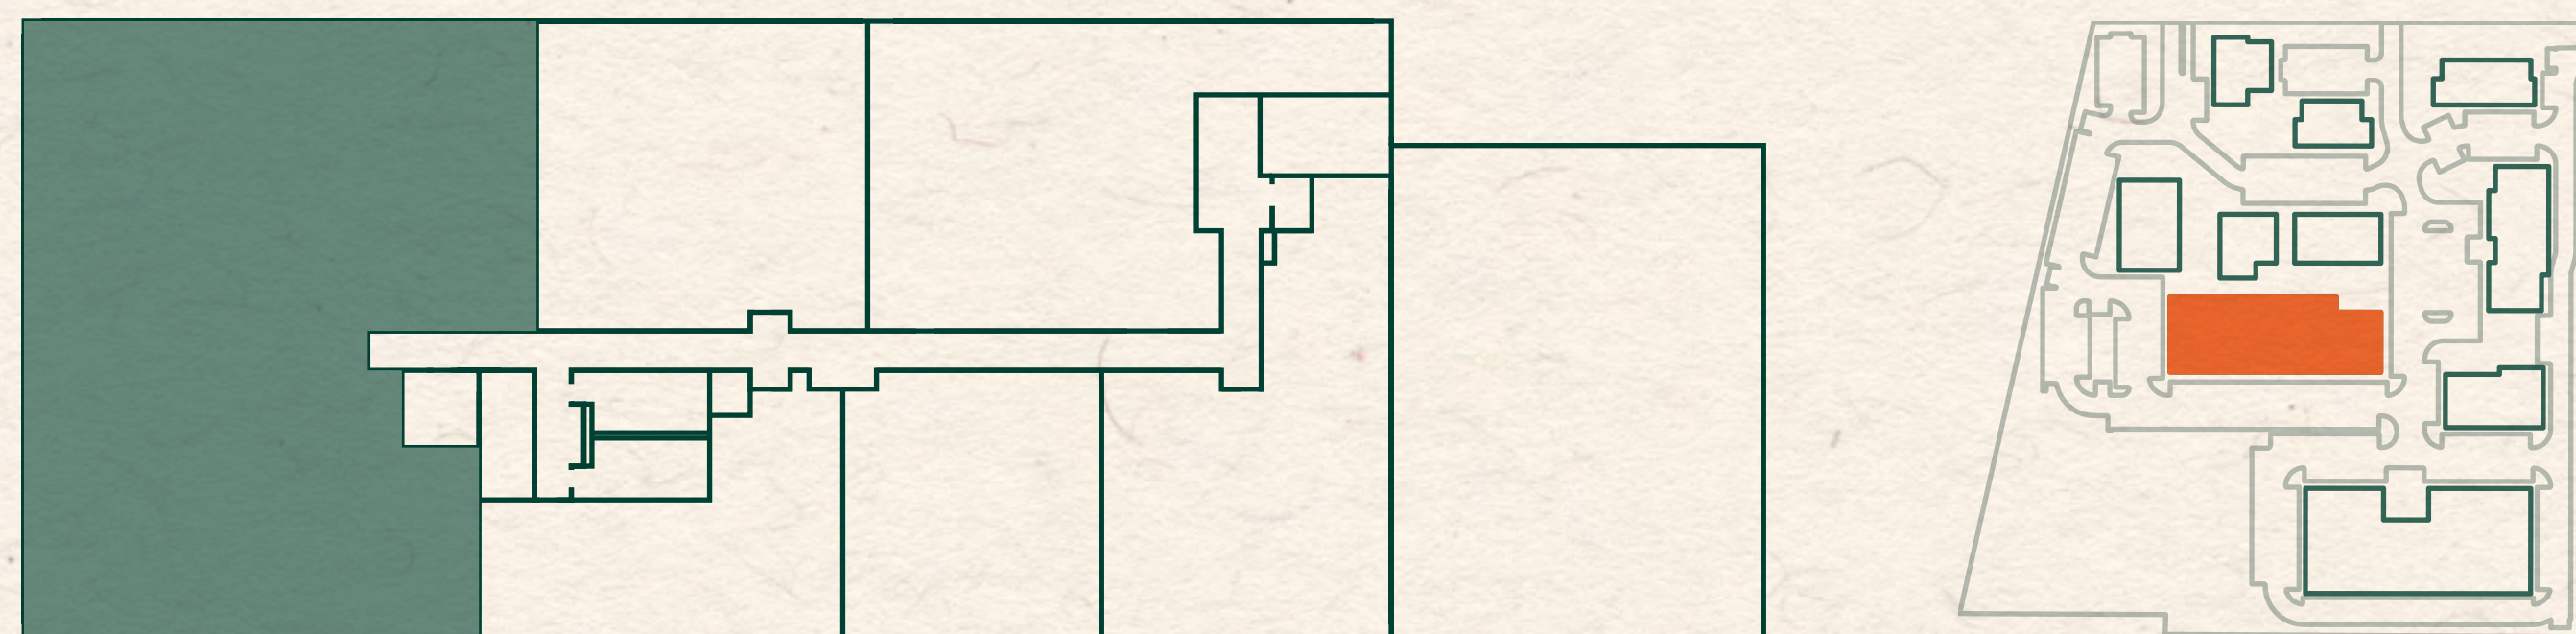

LEANDER UNION

Building	Level	Space	Size
8	2	82110	8,788 RSF

Type
Office

Features
14' clear height

Every care has been taken in the preparation of this document. The details contained herein are for guidance only and should not be relied upon as exactly describing any of the particular material illustrated or written by any order under the Consumer Protection from Unfair Trading Regulations 2008. This information does not constitute a contract, part of a contract, or warranty. The developer operates a program of continuous product development. Features, internal and external, may vary from time to time and may differ from those shown in the document. Leander Union is a marketing name and may not form part of the postal address for these properties. Digital illustrations and any computer-generated images are indicative only.
