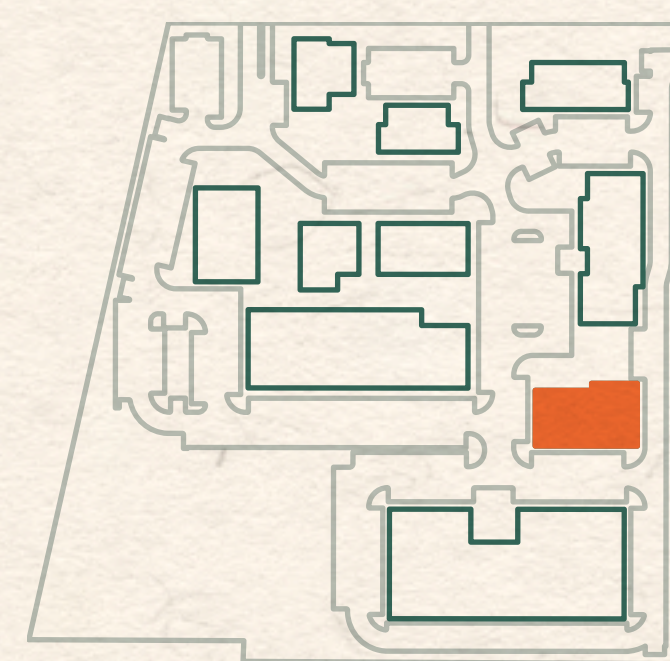

LEANDER UNION

Building	Level	Space	Size
9	1	910	2,233 RSF

Type
Office or Retail - Endcap

Features
14' clear height

Every care has been taken in the preparation of this document. The details contained herein are for guidance only and should not be relied upon as exactly describing any of the particular material illustrated or written by any order under the Consumer Protection from Unfair Trading Regulations 2008. This information does not constitute a contract, part of a contract, or warranty. The developer operates a program of continuous product development. Features, internal and external, may vary from time to time and may differ from those shown in the document. Leander Union is a marketing name and may not form part of the postal address for these properties. Digital illustrations and any computer-generated images are indicative only.
