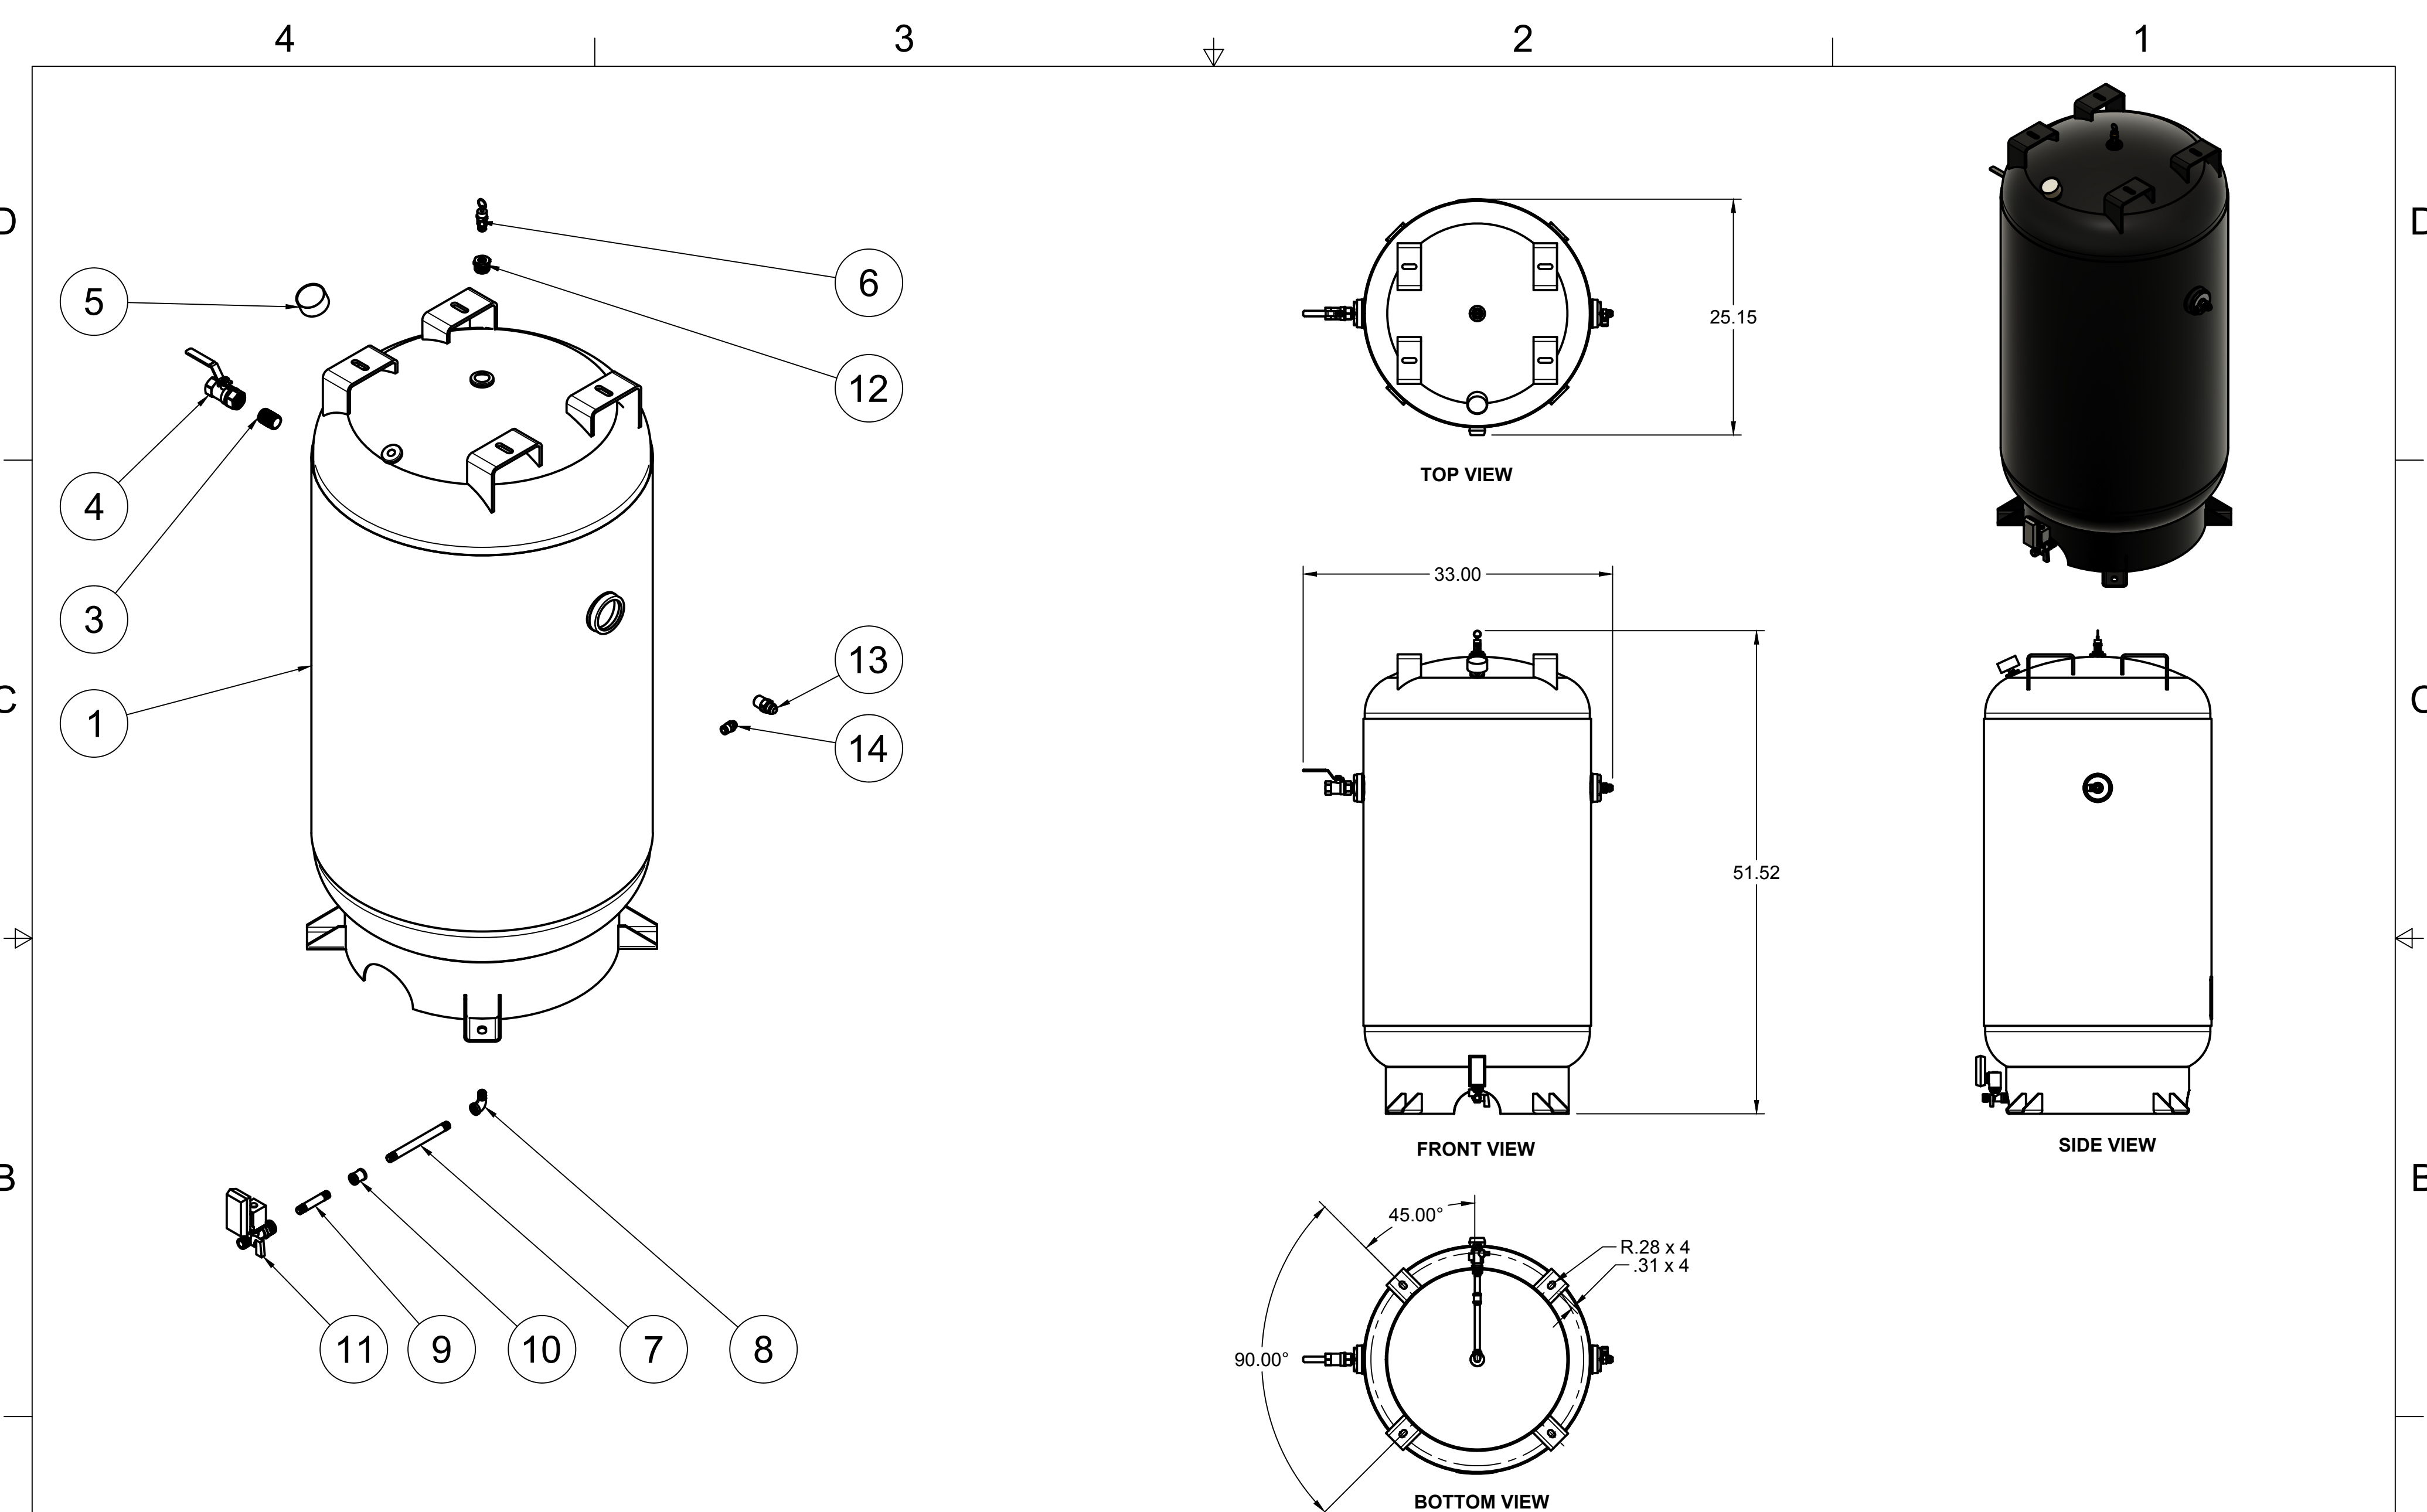

PARTS LIST			
ITEM	QTY	PART NUMBER	DESCRIPTION
1	1	IAT-80VNTPBKWR	80 GALLON BLACK TANK
3	1	IAT-PF3/4"CL	3/4" CLOSE NIPPLE BL
4	1	IAT-716116	BALL VALVE 3/4
5	1	IAT-PSB20	AIR GAUGE BACK MT 1/4
6	1	IAT-ST25-200	SAFETY VALVE 200 PSI
7	1	IAT-PF1/4X6NIPPLE	1/4" X 6 NIPPLE
8	1	IAT-PF1/4" STR 90 B	1/4" STREET 90 GALV

PARTS LIST			
ITEM	QTY	PART NUMBER	DESCRIPTION
9	1	IAT-PF1/4X3NIPPLE	1/4" X 3" NIPPLE
10	1	IAT-PF1/4COUPLING	1/4 COUPLING
11	1	IAT-ET2523	TIMED AUTO DRAIN
12	1	IAT-PF3/4X1/4REDUCE	3/4X1/4 REDUCER GAL
13	1	IAT-2404-08-08-H	1/2MP X 1/2M JIC STR WITH 1/4
14	1	IAT-BPC-2404-06-04	1/4 P X 3/8 COMP PUSH LOK ST