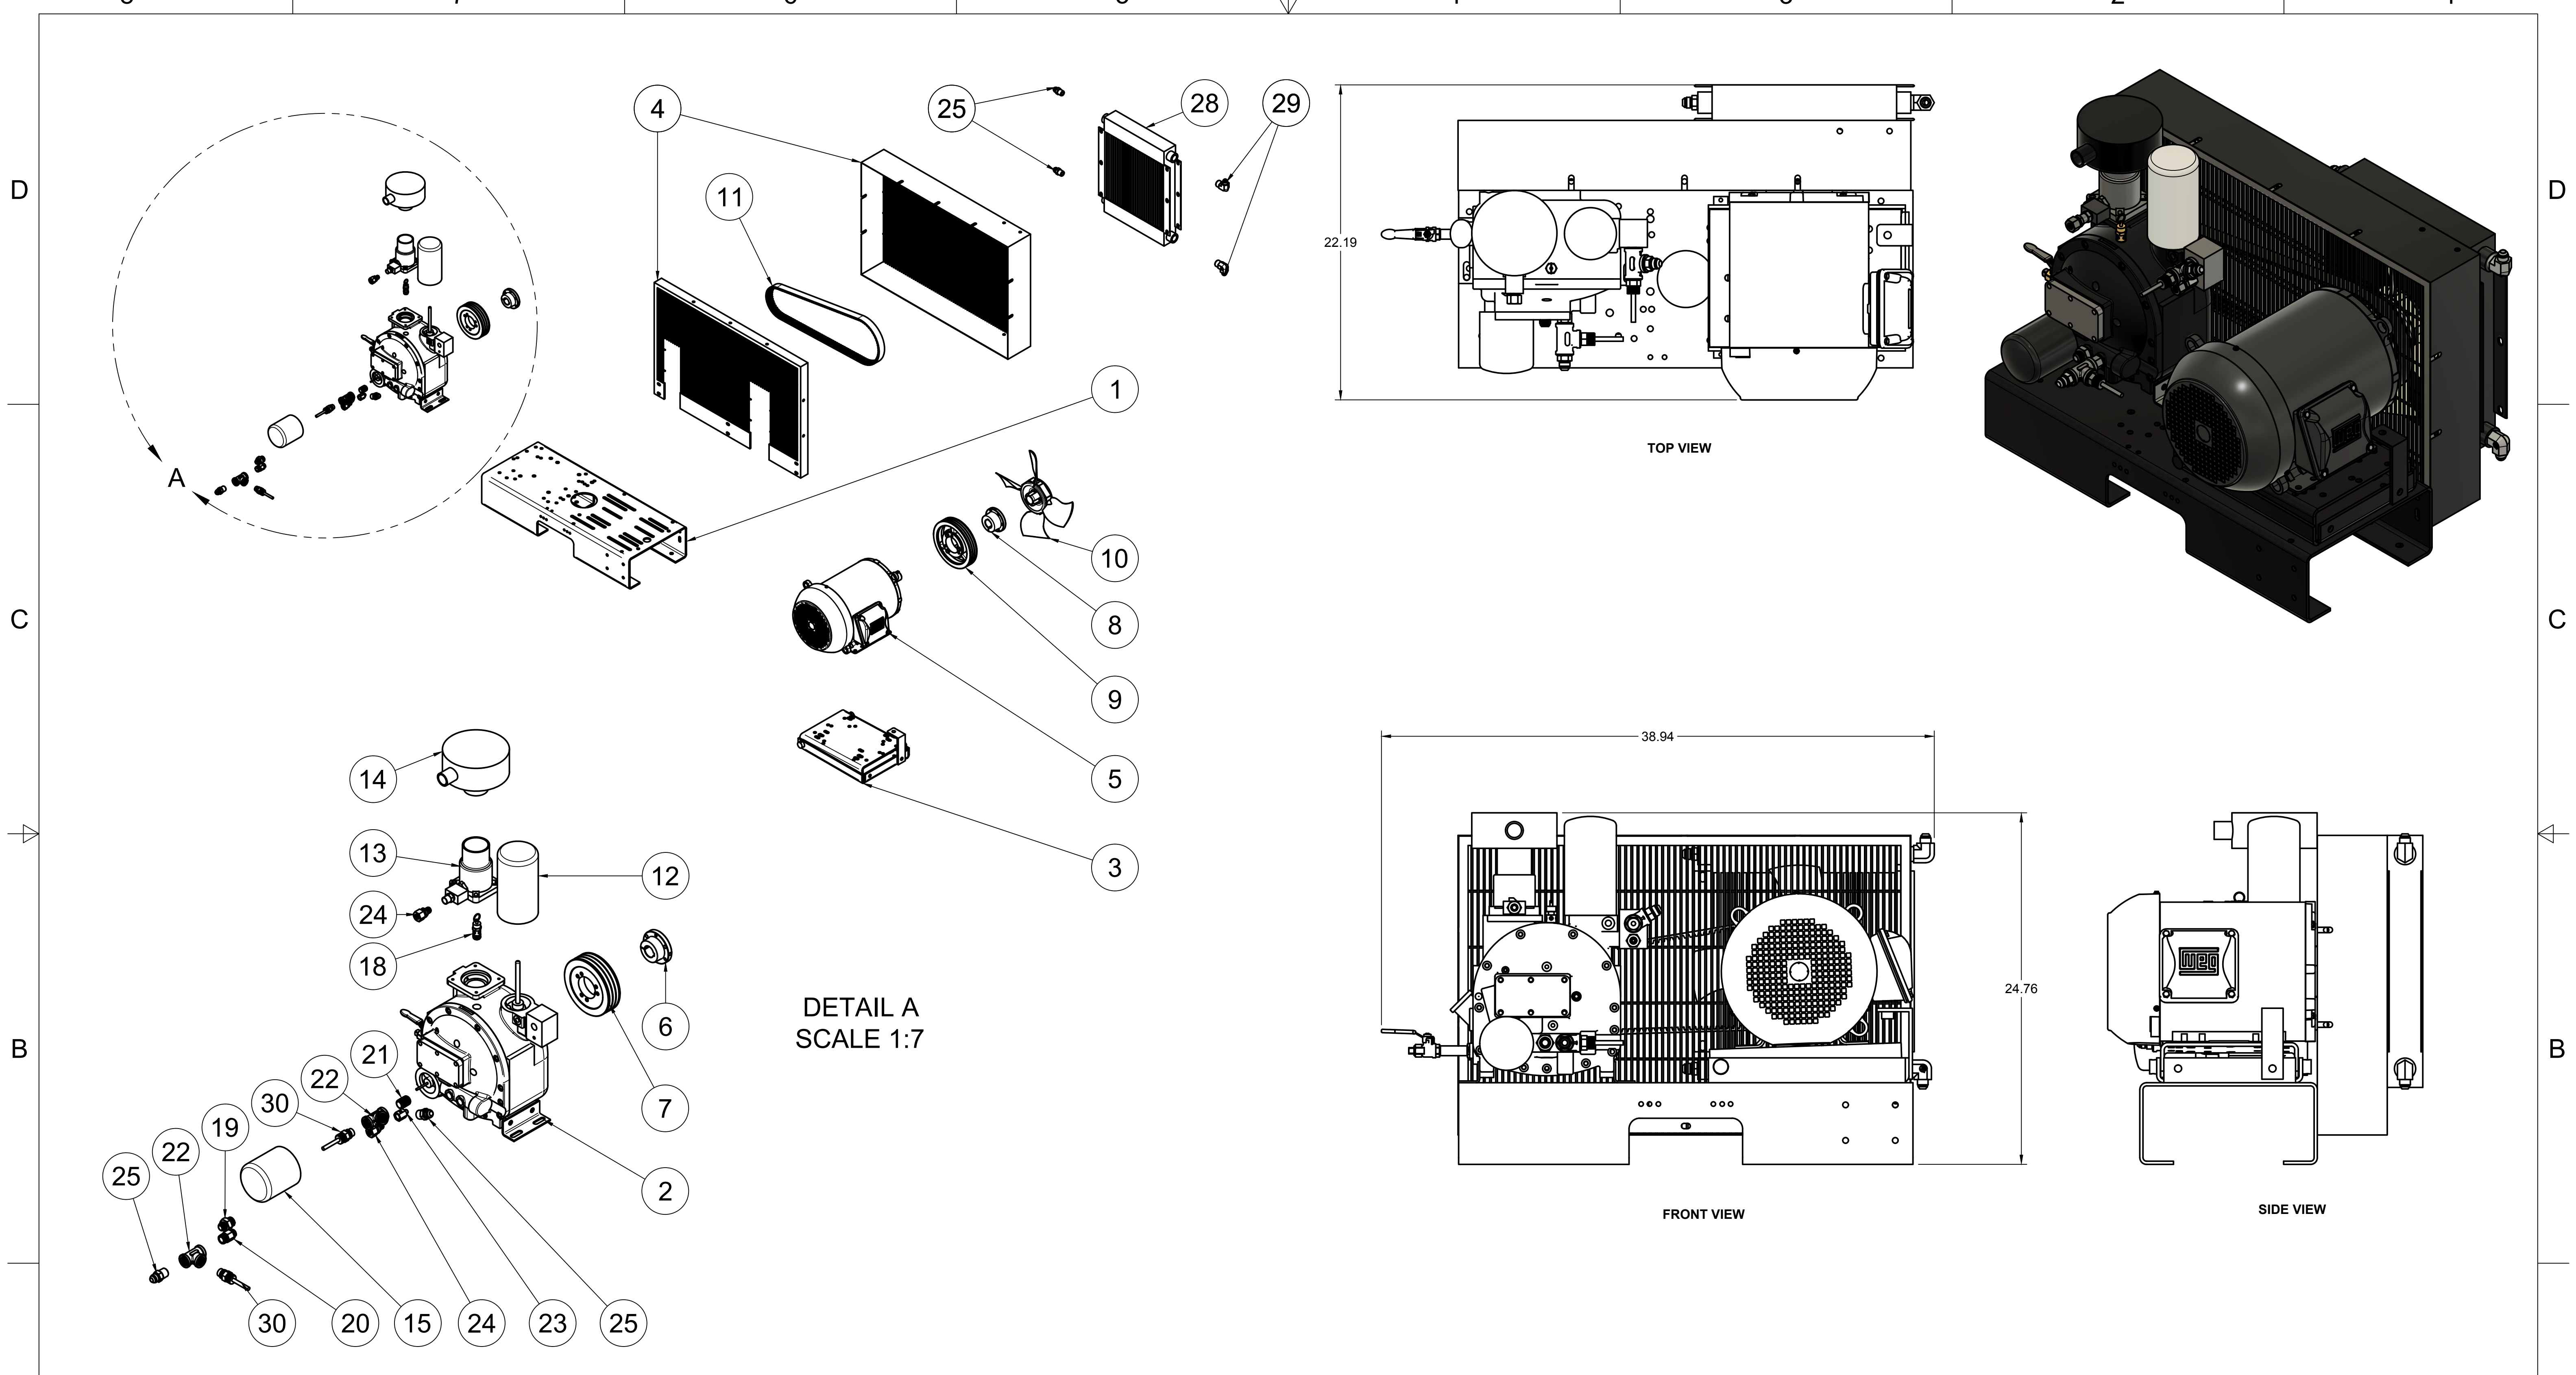

TOP VIEW

FRONT VIEW

SIDE VIEW

PARTS LIST

ITEM	QTY	PART NUMBER	DESCRIPTION
1	1	IAT-T80VRSE	80 GALLON VERT SCREW ELITE
2	1	IAT-RS71E3-24V	5 HP 3P RS3 24V SKID ASSEMBLY
3	1	IAT-RSPNL7102301HMI	5HP 208-230/1/60 RS HMI PNL

**TANK DISCHARGE
OUTLET SIZE: 3/4"**

DETAIL A
SCALE 1:7

PARTS LIST				PARTS LIST				PARTS LIST			
ITEM	QTY	PART NUMBER	DESCRIPTION	ITEM	QTY	PART NUMBER	DESCRIPTION	ITEM	QTY	PART NUMBER	DESCRIPTION
1	1	IAT-TP32BKWR (CURRENT)	32IN TOP PLATE	11	1	IAT-3R3VX560	3 RIB 3VX BELT FOR ROTARY	21	1	IAT-PF1/2" CL	1/2" CLOSE NIPPLE GALV
2	1	IAT-RS3	5-15HP ENCAPSULATED AIREND	12	1	IAT-SE-1	NK30/31/40/60 SEPARATOR	22	2	IAT-1/2TEE BKPIPE	1/2" TEE GALV PIPE
3	1	IAT-184-215TMP	184-215T MOTOR PLATE	13	1	IAT-RS3-IVC-2	RS3 COMPLETE INLET VALVE 24VD	23	1	IAT-5405-02-04	1/8 X 1/4 ADAPTER
4	1	IAT-BG5X18X32X10G-V2	BELT GUARD 11-15 HP GAS NEW1	14	1	IAT-RS3-ODM-INTAKE	AIR FILTER HOUSING RS3	24	2	IAT-BC-2404-08-04	1/4 NPT X 1/2 BC FITTING
5	1	IAT-EM-7.5-1-170	7.5HP TEFC 1 PHASE 1750 RPM	15	1	IAT-OF1	NK30/31/40, EVO1/2, GCU11 O/F	25	4	IAT-2404-08-08	JIC1/2 STRAIGHT FITTING O-RING
6	1	IAT-SDS28MM	28MM HUB	16	1	IAT-PF1/2X3/8REDUCE	1/2" X 3/8" BK REDUCE	26	1	IAT-PF3/8X3NIPPLE	3/8" X 3 NIPPLE
7	1	IAT-3-3V560	3 GROOVE 5.6 INCH PULLEY	17	1	IAT-716113	3/8" BALL VALVE	27	1	IAT-PF3/8"BLK PLUG	3/8" GALVANIZED PLUG
8	1	IAT-SK13/8	PULLEY HUB	18	1	IAT-ST25-215	SAFETY VALVE 215 PSI	28	1	IAT-R-14366	OIL COOLER 5-10 HP
9	1	IAT-3-3V800	3 GROOVE 8 INCH PULLEY SK	19	1	IAT-BPP-MJ2404-08-06	3/8 M BPP X 1/2 M JIC	29	2	IAT-2501-08-12-O	3/4 MP X 1/2 M JIC 90 DEG R IN
10	1	IAT-026034C441	RS FAN 1-3/8 HUB PULLER	20	1	IAT-BPP-MP-5404-06-8	3/8 M BPP X 1/2 M JIC	30	2	IAT-RTD-SS-1/2-10	1/2" STAINLESS RTD

PARTS LIST			
ITEM	QTY	PART NUMBER	DESCRIPTION
9	1	IAT-PF1/4X3NIPPLE	1/4" X 3" NIPPLE
10	1	IAT-PF1/4COUPLING	1/4 COUPLING
11	1	IAT-ET2523	TIMED AUTO DRAIN
12	1	IAT-PF3/4X1/4REDUCE	3/4X1/4 REDUCER GAL
13	1	IAT-2404-08-08-H	1/2MP X 1/2M JIC STR WITH 1/4
14	1	IAT-BPC-2404-06-04	1/4 P X 3/8 COMP PUSH LOK ST