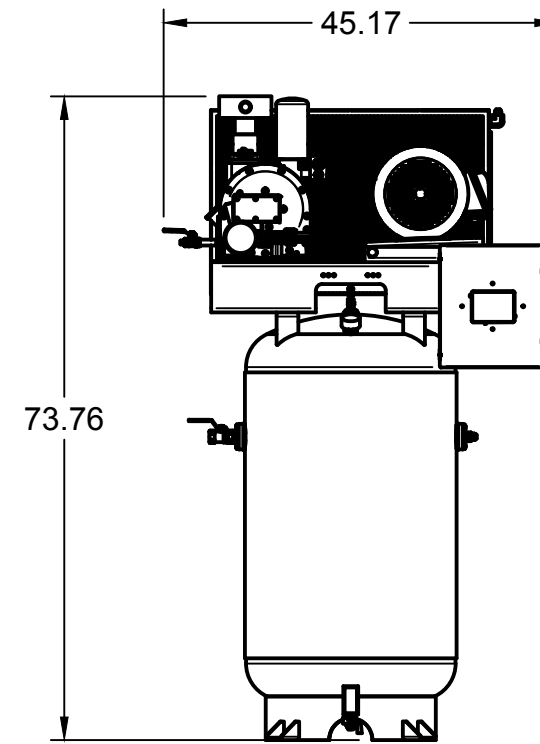

TOP VIEW

FRONT VIEW

SIDE VIEW

PARTS LIST

ITEM	QTY	PART NUMBER	DESCRIPTION
1	1	IAT-T80VRSE	80 GALLON VERT SCREW ELITE
2	1	IAT-RS71E3-24V	5 HP 3P RS3 24V SKID ASSEMBLY
3	1	IAT-RSPNL7102301HMI	5HP 208-230/1/60 RS HMI PNL

**TANK DISCHARGE
OUTLET SIZE: 3/4"**

DETAIL A
SCALE 1:7

PARTS LIST				PARTS LIST				PARTS LIST			
ITEM	QTY	PART NUMBER	DESCRIPTION	ITEM	QTY	PART NUMBER	DESCRIPTION	ITEM	QTY	PART NUMBER	DESCRIPTION
1	1	IAT-TP32BKWR (CURRENT)	32IN TOP PLATE	11	1	IAT-3R3VX560	3 RIB 3VX BELT FOR ROTARY	21	1	IAT-PF1/2" CL	1/2" CLOSE NIPPLE GALV
2	1	IAT-RS3	5-15HP ENCAPSULATED AIREND	12	1	IAT-SE-1	NK30/31/40/60 SEPARATOR	22	2	IAT-1/2TEE BKPIPE	1/2" TEE GALV PIPE
3	1	IAT-184-215TMP	184-215T MOTOR PLATE	13	1	IAT-RS3-IVC-2	RS3 COMPLETE INLET VALVE 24VD	23	1	IAT-5405-02-04	1/8 X 1/4 ADAPTER
4	1	IAT-BG5X18X32X10G-V2	BELT GUARD 11-15 HP GAS NEW1	14	1	IAT-RS3-ODM-INTAKE	AIR FILTER HOUSING RS3	24	2	IAT-BC-2404-08-04	1/4 NPT X 1/2 BC FITTING
5	1	IAT-EM-7.5-1-170	7.5HP TEFC 1 PHASE 1750 RPM	15	1	IAT-OF1	NK30/31/40, EVO1/2, GCU11 O/F	25	4	IAT-2404-08-08	JIC1/2 STRAIGHT FITTING O-RING
6	1	IAT-SDS28MM	28MM HUB	16	1	IAT-PF1/2X3/8REDUCE	1/2" X 3/8" BK REDUCE	26	1	IAT-PF3/8X3NIPPLE	3/8" X 3 NIPPLE
7	1	IAT-3-3V560	3 GROOVE 5.6 INCH PULLEY	17	1	IAT-716113	3/8" BALL VALVE	27	1	IAT-PF3/8"BLK PLUG	3/8" GALVANIZED PLUG
8	1	IAT-SK13/8	PULLEY HUB	18	1	IAT-ST25-215	SAFETY VALVE 215 PSI	28	1	IAT-R-14366	OIL COOLER 5-10 HP
9	1	IAT-3-3V800	3 GROOVE 8 INCH PULLEY SK	19	1	IAT-BPP-MJ2404-08-06	3/8 M BPP X 1/2 M JIC	29	2	IAT-2501-08-12-O	3/4 MP X 1/2 M JIC 90 DEG R IN
10	1	IAT-026034C441	RS FAN 1-3/8 HUB PULLER	20	1	IAT-BPP-MP-5404-06-8	3/8 M BPP X 1/2 M JIC	30	2	IAT-RTD-SS-1/2-10	1/2" STAINLESS RTD