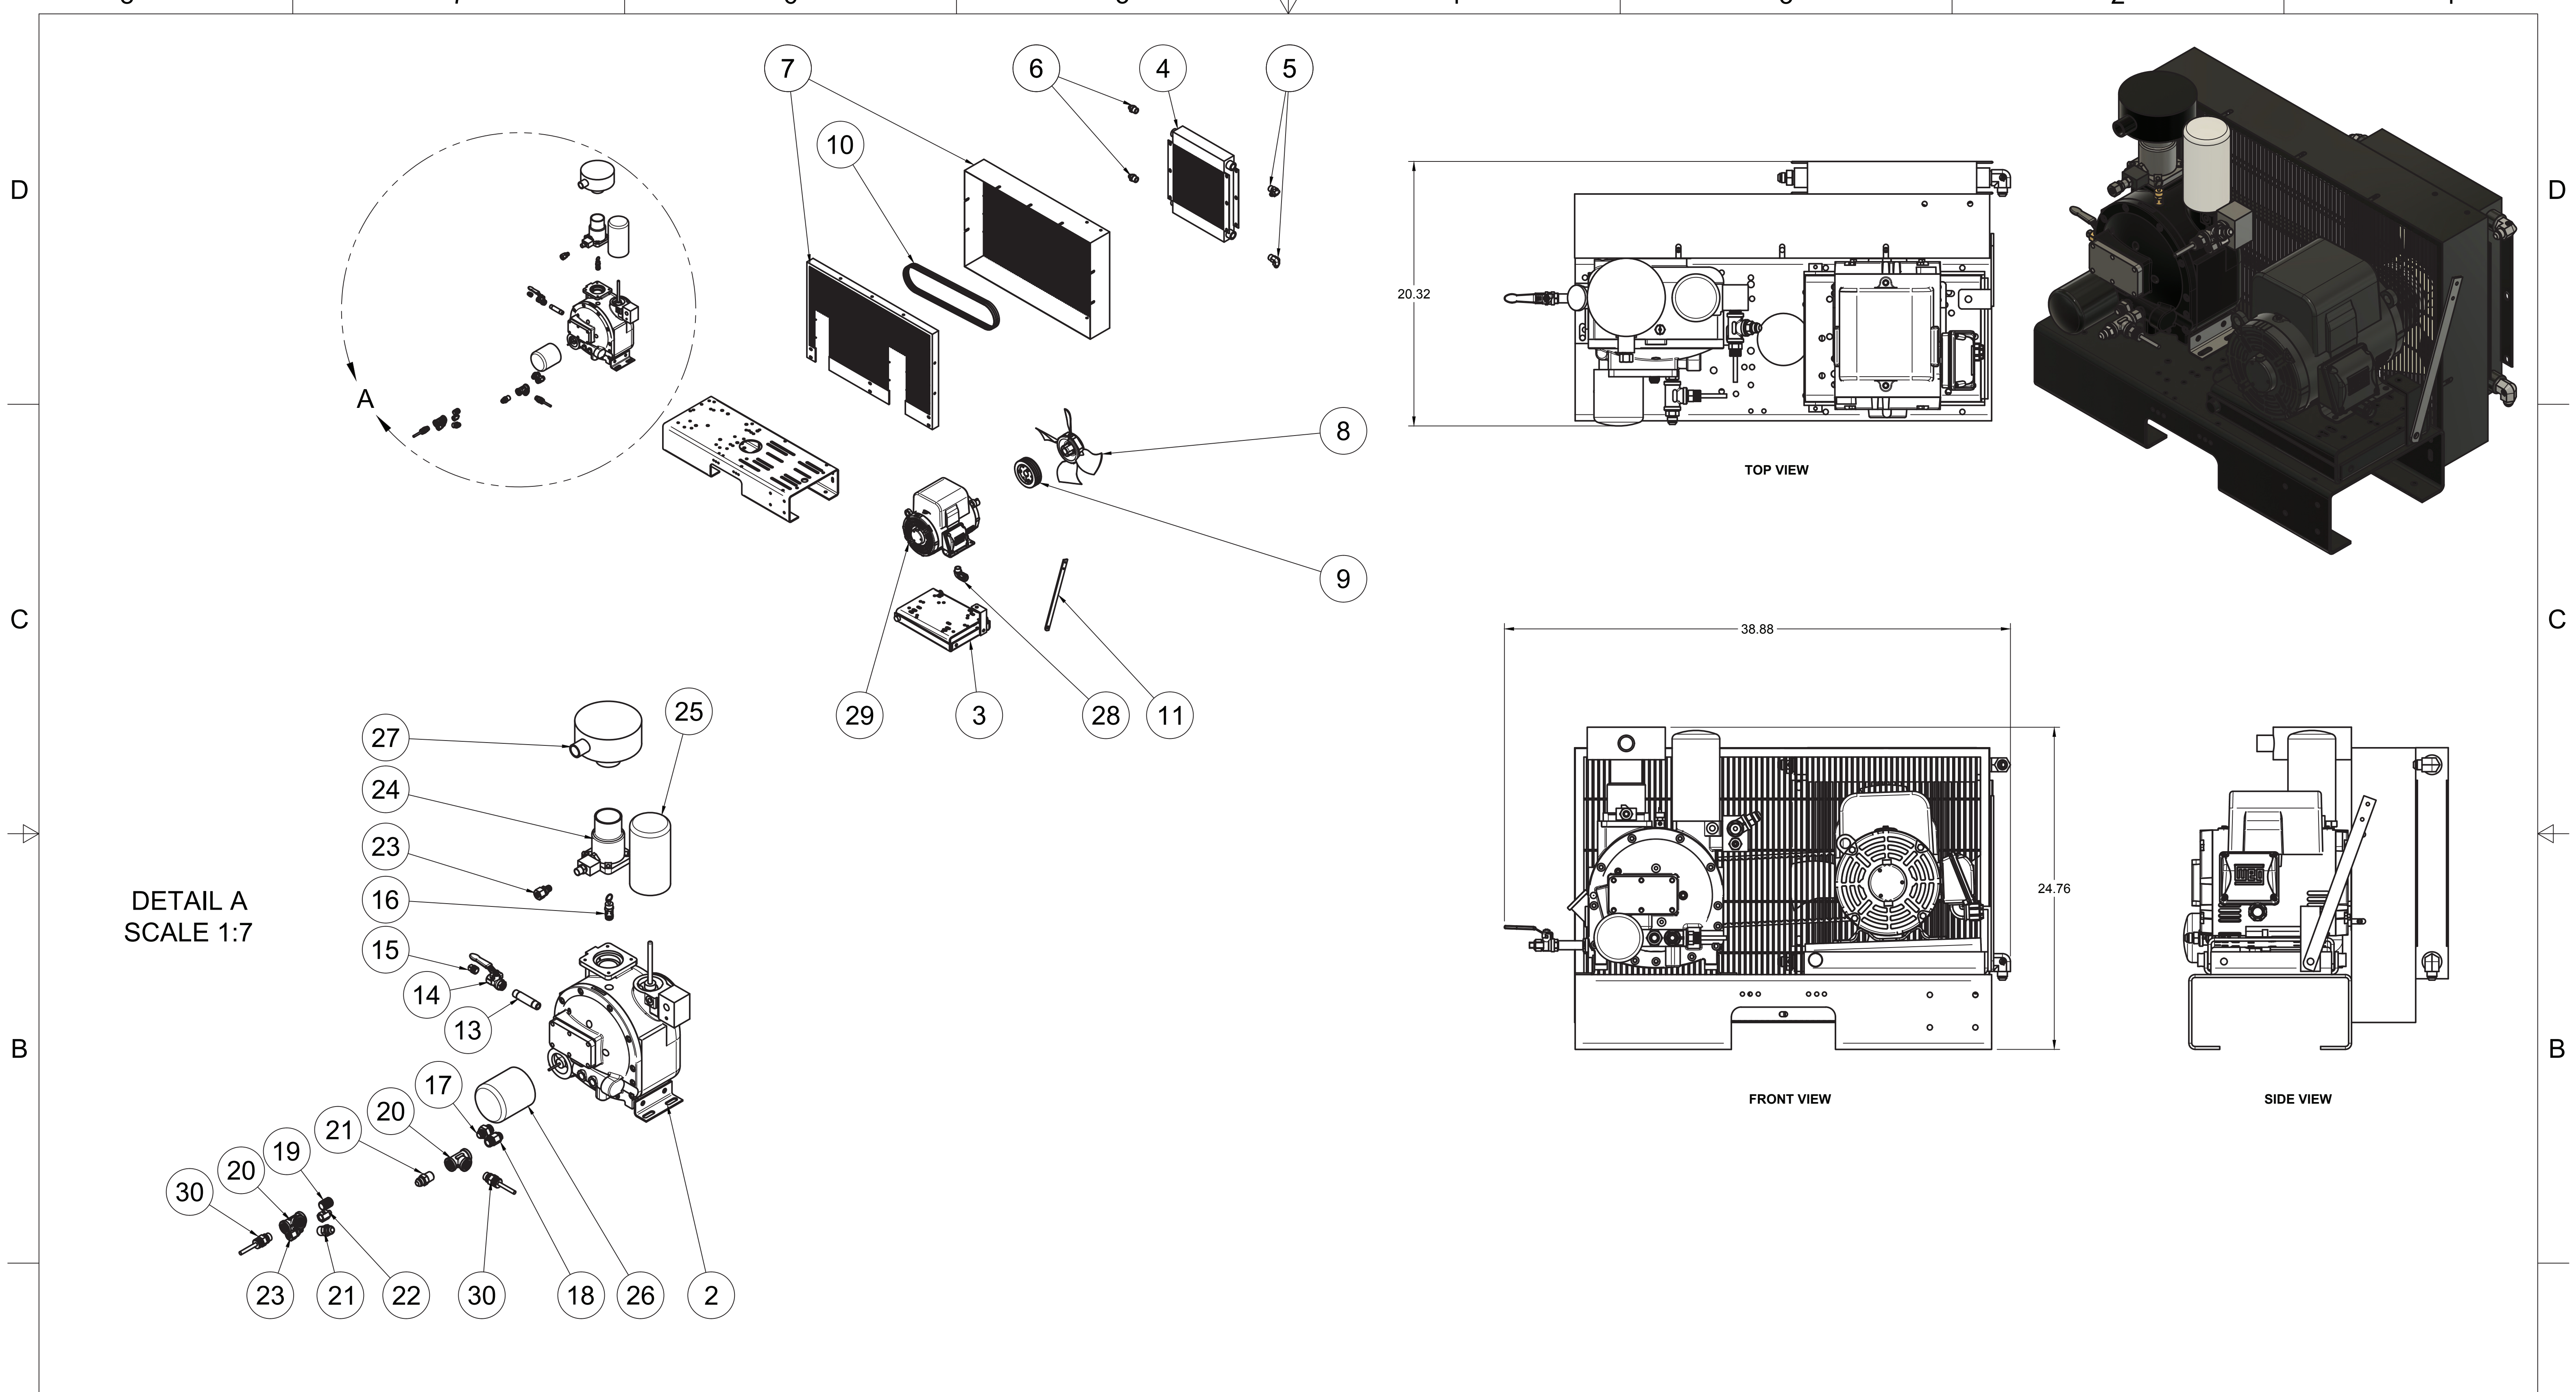

TOP VIEW

FRONT VIEW

SIDE VIEW

PARTS LIST

ITEM	QTY	PART NUMBER	DESCRIPTION
1	1	IAT-T80VRSE	80 GALLON VERT SCREW ELITE
2	1	IAT-RS51E3-24V	5 HP 3P RS3 24V SKID ASSEMBLY
3	1	IAT-RSPNL5-230-1-HMI	5HP 208-230/1/60 RS HMI PNL

**TANK DISCHARGE
OUTLET SIZE: 3/4"**

TOP VIEW

FRONT VIEW

SIDE VIEW

DETAIL A
SCALE 1:7

PARTS LIST				PARTS LIST				PARTS LIST			
ITEM	QTY	PART NUMBER	DESCRIPTION	ITEM	QTY	PART NUMBER	DESCRIPTION	ITEM	QTY	PART NUMBER	DESCRIPTION
1	1	IAT-TP32BKWR (CURRENT)	32IN TOP PLATE	11	1	IAT-1/8X1X14	STRAP BELT GUARD FOR SCREWS	21	2	IAT-2404-08-08	JIC1/2 STRAIGHT FITTING O-RING
2	1	IAT-RS3	5-15HP ENCAPSULATED AIREND	12	1	IAT-PF1/2X3/8REDUCE	1/2" X 3/8" BK REDUCE	22	1	IAT-5405-02-04	1/8 X 1/4 ADAPTER
3	1	IAT-184-215TMP	184-215T MOTOR PLATE	13	1	IAT-PF3/8X3NIPPLE	3/8" X 3 NIPPLE	23	2	IAT-BC-2404-08-04	1/4 NPT X 1/2 BC FITTING
4	1	IAT-R-14366	OIL COOLER 5-10 HP	14	1	IAT-716113	3/8" BALL VALVE	24	1	IAT-RS3-IVC-2	RS3 COMPLETE INLET VALVE 24VD
5	2	IAT-2501-08-12-O	3/4 MP X 1/2 M JIC 90 DEG R IN	15	1	IAT-PF3/8"BLK PLUG	3/8" GALVANIZED PLUG	25	1	IAT-SE-1	NK30/31/40/60 SEPARATOR
6	2	IAT-2404-08-12-O	3/4MP X 1/2 M JIC STRAIGHT OR	16	1	IAT-ST25-215	SAFETY VALVE 215 PSI	26	1	IAT-OF1	NK30/31/40, EVO1/2, GCU11 O/F
7	1	IAT-BG5X18X32X10G-V2	BELT GUARD 11-15 HP GAS NEW 1-	17	1	IAT-BPP-MJ2404-08-06	3/8 M BPP X 1/2 M JIC	27	1	IAT-RS3-ODM-INTAKE	AIR FILTER HOUSING RS3
8	1	IAT-020028C441	RS FAN 1-1/8 HUB	18	1	IAT-BPP-MP-5404-06-8	3/8 M BPP X 1/2 M JIC	28	1	IAT-4972NM	3/4X3/4 90 CONN FOR 10 SEOPRE
9	2	IAT-3-3V530	3 GROOVE 5.3 INCH PULLEY	19	1	IAT-PF1/2" CL	1/2" CLOSE NIPPLE GALV	29	1	IAT-EM-5-1-170	5HP 1 PHASE 1750 MOTOR
10	1	IAT-3R3VX500	3VX 3 GROOVE BANDED BELT	20	2	IAT-1/2TEE BKPIPE	1/2" TEE GALV PIPE	30	2	IAT-RTD-SS-1/2-10	1/2" STAINLESS RTD