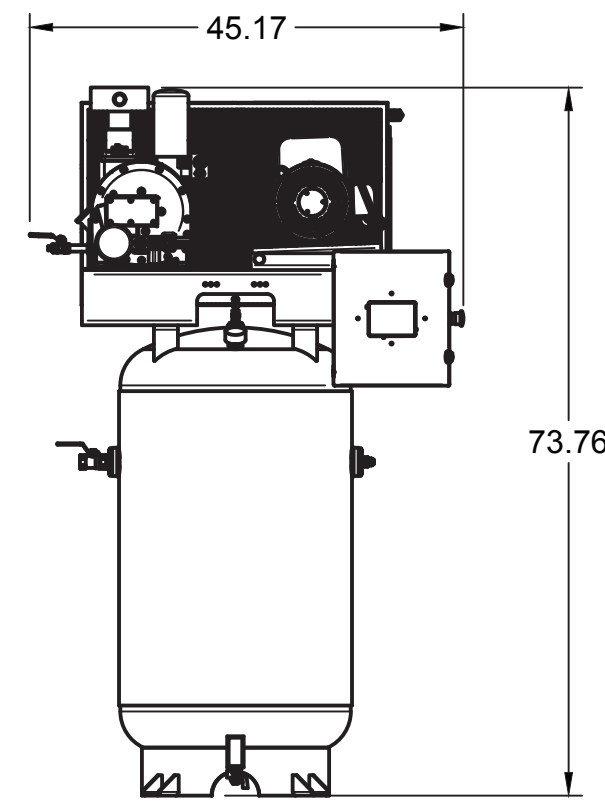

TOP VIEW

FRONT VIEW

SIDE VIEW

PARTS LIST

ITEM	QTY	PART NUMBER	DESCRIPTION
1	1	IAT-T80VRSE	80 GALLON VERT SCREW ELITE
2	1	IAT-RS51E3-24V	5 HP 3P RS3 24V SKID ASSEMBLY
3	1	IAT-RSPNL5-230-1-HMI	5HP 208-230/1/60 RS HMI PNL

**TANK DISCHARGE
OUTLET SIZE: 3/4"**

TOP VIEW

FRONT VIEW

SIDE VIEW

DETAIL A
SCALE 1:7

PARTS LIST				PARTS LIST				PARTS LIST			
ITEM	QTY	PART NUMBER	DESCRIPTION	ITEM	QTY	PART NUMBER	DESCRIPTION	ITEM	QTY	PART NUMBER	DESCRIPTION
1	1	IAT-TP32BKWR (CURRENT)	32IN TOP PLATE	11	1	IAT-1/8X1X14	STRAP BELT GUARD FOR SCREWS	21	2	IAT-2404-08-08	JIC1/2 STRAIGHT FITTING O-RING
2	1	IAT-RS3	5-15HP ENCAPSULATED AIREND	12	1	IAT-PF1/2X3/8REDUCE	1/2" X 3/8" BK REDUCE	22	1	IAT-5405-02-04	1/8 X 1/4 ADAPTER
3	1	IAT-184-215TMP	184-215T MOTOR PLATE	13	1	IAT-PF3/8X3NIPPLE	3/8" X 3 NIPPLE	23	2	IAT-BC-2404-08-04	1/4 NPT X 1/2 BC FITTING
4	1	IAT-R-14366	OIL COOLER 5-10 HP	14	1	IAT-716113	3/8" BALL VALVE	24	1	IAT-RS3-IVC-2	RS3 COMPLETE INLET VALVE 24VD
5	2	IAT-2501-08-12-O	3/4 MP X 1/2 M JIC 90 DEG R IN	15	1	IAT-PF3/8"BLK PLUG	3/8" GALVANIZED PLUG	25	1	IAT-SE-1	NK30/31/40/60 SEPARATOR
6	2	IAT-2404-08-12-O	3/4MP X 1/2 M JIC STRAIGHT OR	16	1	IAT-ST25-215	SAFETY VALVE 215 PSI	26	1	IAT-OF1	NK30/31/40, EVO1/2, GCU11 O/F
7	1	IAT-BG5X18X32X10G-V2	BELT GUARD 11-15 HP GAS NEW 1-	17	1	IAT-BPP-MJ2404-08-06	3/8 M BPP X 1/2 M JIC	27	1	IAT-RS3-ODM-INTAKE	AIR FILTER HOUSING RS3
8	1	IAT-020028C441	RS FAN 1-1/8 HUB	18	1	IAT-BPP-MP-5404-06-8	3/8 M BPP X 1/2 M JIC	28	1	IAT-4972NM	3/4X3/4 90 CONN FOR 10 SEOPRE
9	2	IAT-3-3V530	3 GROOVE 5.3 INCH PULLEY	19	1	IAT-PF1/2" CL	1/2" CLOSE NIPPLE GALV	29	1	IAT-EM-5-1-170	5HP 1 PHASE 1750 MOTOR
10	1	IAT-3R3VX500	3VX 3 GROOVE BANDED BELT	20	2	IAT-1/2TEE BKPIPE	1/2" TEE GALV PIPE	30	2	IAT-RTD-SS-1/2-10	1/2" STAINLESS RTD