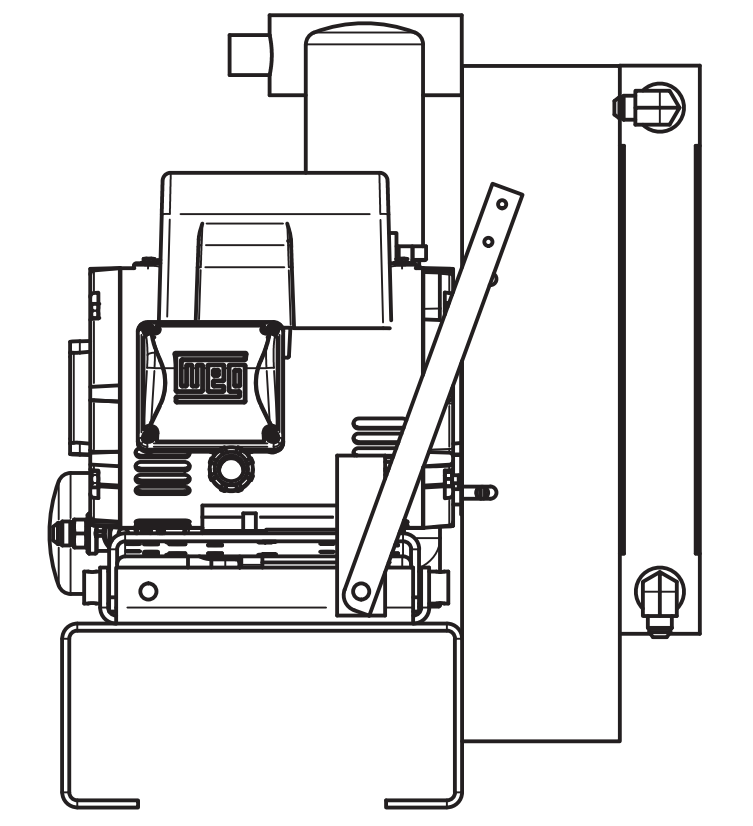

TOP VIEW

FRONT VIEW

SIDE VIEW

PARTS LIST

ITEM	QTY	PART NUMBER	DESCRIPTION
1	1	IAT-T80VRSE	80 GALLON VERT SCREW ELITE
2	1	IAT-RS51E3-24V	5 HP 3P RS3 24V SKID ASSEMBLY
3	1	IAT-RSPNL5-230-1-HMI	5HP 208-230/1/60 RS HMI PNL

**TANK DISCHARGE
OUTLET SIZE: 3/4"**

TOP VIEW

FRONT VIEW

SIDE VIEW

DETAIL A
SCALE 1:7

PARTS LIST				PARTS LIST				PARTS LIST			
ITEM	QTY	PART NUMBER	DESCRIPTION	ITEM	QTY	PART NUMBER	DESCRIPTION	ITEM	QTY	PART NUMBER	DESCRIPTION
1	1	IAT-TP32BKWR (CURRENT)	32IN TOP PLATE	11	1	IAT-1/8X1X14	STRAP BELT GUARD FOR SCREWS	21	2	IAT-2404-08-08	JIC1/2 STRAIGHT FITTING O-RING
2	1	IAT-RS3	5-15HP ENCAPSULATED AIREND	12	1	IAT-PF1/2X3/8REDUCE	1/2" X 3/8" BK REDUCE	22	1	IAT-5405-02-04	1/8 X 1/4 ADAPTER
3	1	IAT-184-215TMP	184-215T MOTOR PLATE	13	1	IAT-PF3/8X3NIPPLE	3/8" X 3 NIPPLE	23	2	IAT-BC-2404-08-04	1/4 NPT X 1/2 BC FITTING
4	1	IAT-R-14366	OIL COOLER 5-10 HP	14	1	IAT-716113	3/8" BALL VALVE	24	1	IAT-RS3-IVC-2	RS3 COMPLETE INLET VALVE 24VD
5	2	IAT-2501-08-12-O	3/4 MP X 1/2 M JIC 90 DEG R IN	15	1	IAT-PF3/8"BLK PLUG	3/8" GALVANIZED PLUG	25	1	IAT-SE-1	NK30/31/40/60 SEPARATOR
6	2	IAT-2404-08-12-O	3/4MP X 1/2 M JIC STRAIGHT OR	16	1	IAT-ST25-215	SAFETY VALVE 215 PSI	26	1	IAT-OF1	NK30/31/40, EVO1/2, GCU11 O/F
7	1	IAT-BG5X18X32X10G-V2	BELT GUARD 11-15 HP GAS NEW 1-	17	1	IAT-BPP-MJ2404-08-06	3/8 M BPP X 1/2 M JIC	27	1	IAT-RS3-ODM-INTAKE	AIR FILTER HOUSING RS3
8	1	IAT-020028C441	RS FAN 1-1/8 HUB	18	1	IAT-BPP-MP-5404-06-8	3/8 M BPP X 1/2 M JIC	28	1	IAT-4972NM	3/4X3/4 90 CONN FOR 10 SEOPRE
9	2	IAT-3-3V530	3 GROOVE 5.3 INCH PULLEY	19	1	IAT-PF1/2" CL	1/2" CLOSE NIPPLE GALV	29	1	IAT-EM-5-1-170	5HP 1 PHASE 1750 MOTOR
10	1	IAT-3R3VX500	3VX 3 GROOVE BANDED BELT	20	2	IAT-1/2TEE BKPIPE	1/2" TEE GALV PIPE	30	2	IAT-RTD-SS-1/2-10	1/2" STAINLESS RTD