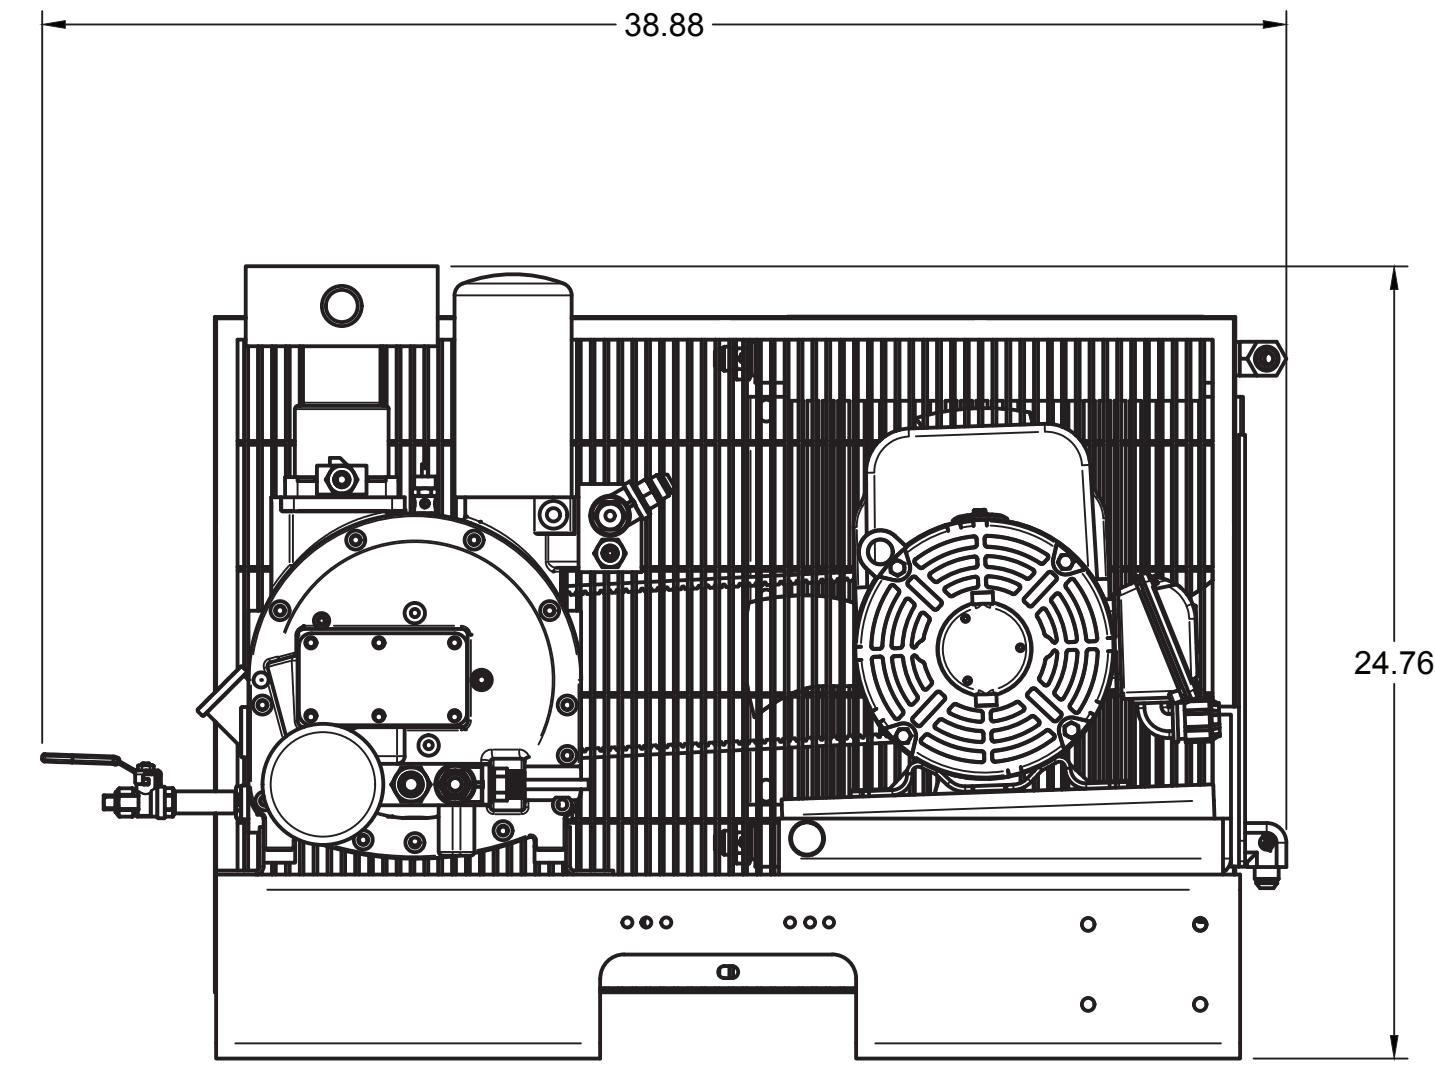

TOP VIEW

FRONT VIEW

SIDE VIEW

PARTS LIST

ITEM	QTY	PART NUMBER	DESCRIPTION
1	1	IAT-T80VRSE	80 GALLON VERT SCREW ELITE
2	1	IAT-RS51E3-24V	5 HP 3P RS3 24V SKID ASSEMBLY
3	1	IAT-RSPNL5-230-1-HMI	5HP 208-230/1/60 RS HMI PNL

**TANK DISCHARGE
OUTLET SIZE: 3/4"**

TOP VIEW

FRONT VIEW

SIDE VIEW

DETAIL A
SCALE 1:7

PARTS LIST				PARTS LIST				PARTS LIST			
ITEM	QTY	PART NUMBER	DESCRIPTION	ITEM	QTY	PART NUMBER	DESCRIPTION	ITEM	QTY	PART NUMBER	DESCRIPTION
1	1	IAT-TP32BKWR (CURRENT)	32IN TOP PLATE	11	1	IAT-1/8X1X14	STRAP BELT GUARD FOR SCREWS	21	2	IAT-2404-08-08	JIC1/2 STRAIGHT FITTING O-RING
2	1	IAT-RS3	5-15HP ENCAPSULATED AIREND	12	1	IAT-PF1/2X3/8REDUCE	1/2" X 3/8" BK REDUCE	22	1	IAT-5405-02-04	1/8 X 1/4 ADAPTER
3	1	IAT-184-215TMP	184-215T MOTOR PLATE	13	1	IAT-PF3/8X3NIPPLE	3/8" X 3 NIPPLE	23	2	IAT-BC-2404-08-04	1/4 NPT X 1/2 BC FITTING
4	1	IAT-R-14366	OIL COOLER 5-10 HP	14	1	IAT-716113	3/8" BALL VALVE	24	1	IAT-RS3-IVC-2	RS3 COMPLETE INLET VALVE 24VD
5	2	IAT-2501-08-12-O	3/4 MP X 1/2 M JIC 90 DEG R IN	15	1	IAT-PF3/8"BLK PLUG	3/8" GALVANIZED PLUG	25	1	IAT-SE-1	NK30/31/40/60 SEPARATOR
6	2	IAT-2404-08-12-O	3/4MP X 1/2 M JIC STRAIGHT OR	16	1	IAT-ST25-215	SAFETY VALVE 215 PSI	26	1	IAT-OF1	NK30/31/40, EVO1/2, GCU11 O/F
7	1	IAT-BG5X18X32X10G-V2	BELT GUARD 11-15 HP GAS NEW 1-	17	1	IAT-BPP-MJ2404-08-06	3/8 M BPP X 1/2 M JIC	27	1	IAT-RS3-ODM-INTAKE	AIR FILTER HOUSING RS3
8	1	IAT-020028C441	RS FAN 1-1/8 HUB	18	1	IAT-BPP-MP-5404-06-8	3/8 M BPP X 1/2 M JIC	28	1	IAT-4972NM	3/4X3/4 90 CONN FOR 10 SEOPRE
9	2	IAT-3-3V530	3 GROOVE 5.3 INCH PULLEY	19	1	IAT-PF1/2" CL	1/2" CLOSE NIPPLE GALV	29	1	IAT-EM-5-1-170	5HP 1 PHASE 1750 MOTOR
10	1	IAT-3R3VX500	3VX 3 GROOVE BANDED BELT	20	2	IAT-1/2TEE BKPIPE	1/2" TEE GALV PIPE	30	2	IAT-RTD-SS-1/2-10	1/2" STAINLESS RTD