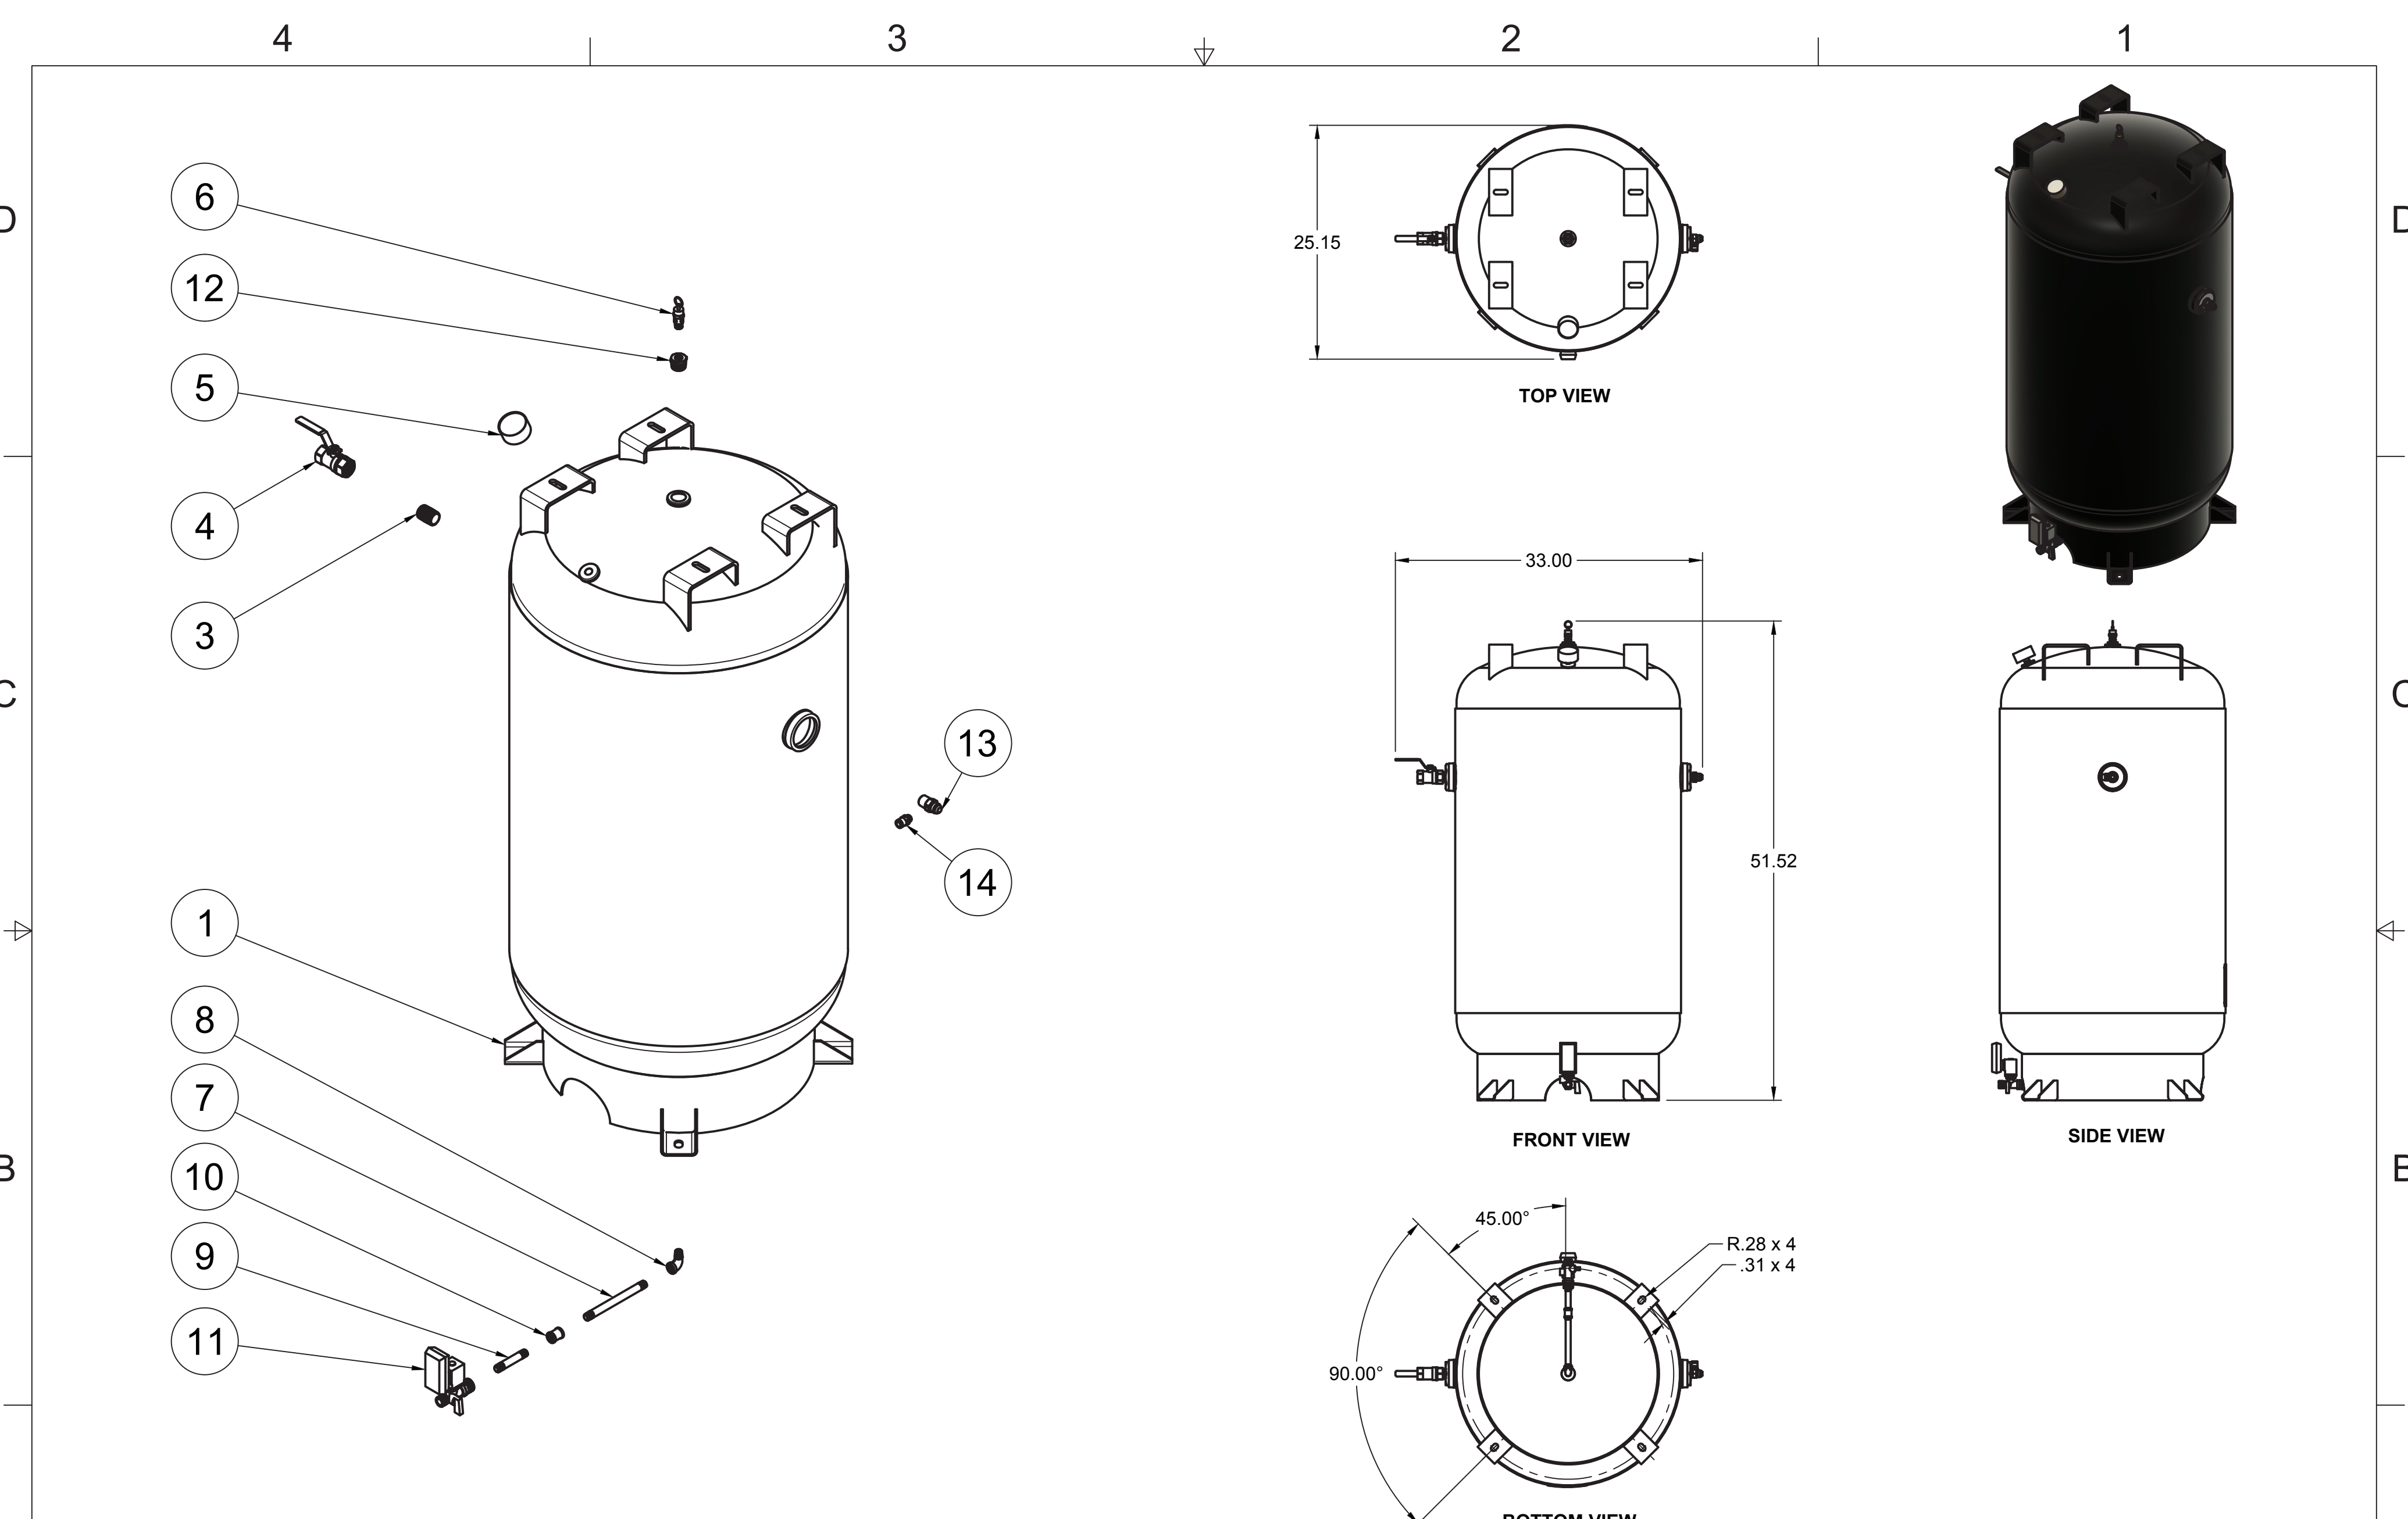

**TANK DISCHARGE
OUTLET SIZE: 3/4"**

TOP VIEW

FRONT VIEW

SIDE VIEW

DETAIL A
SCALE 1:7

PARTS LIST				PARTS LIST				PARTS LIST			
ITEM	QTY	PART NUMBER	DESCRIPTION	ITEM	QTY	PART NUMBER	DESCRIPTION	ITEM	QTY	PART NUMBER	DESCRIPTION
1	1	IAT-TP32BKWR (CURRENT)	32IN TOP PLATE	11	1	IAT-1/8X1X14	STRAP BELT GUARD FOR SCREWS	21	2	IAT-2404-08-08	JIC1/2 STRAIGHT FITTING O-RING
2	1	IAT-RS3	5-15HP ENCAPSULATED AIREND	12	1	IAT-PF1/2X3/8REDUCE	1/2" X 3/8" BK REDUCE	22	1	IAT-5405-02-04	1/8 X 1/4 ADAPTER
3	1	IAT-184-215TMP	184-215T MOTOR PLATE	13	1	IAT-PF3/8X3NIPPLE	3/8" X 3 NIPPLE	23	2	IAT-BC-2404-08-04	1/4 NPT X 1/2 BC FITTING
4	1	IAT-R-14366	OIL COOLER 5-10 HP	14	1	IAT-716113	3/8" BALL VALVE	24	1	IAT-RS3-IVC-2	RS3 COMPLETE INLET VALVE 24VD
5	2	IAT-2501-08-12-O	3/4 MP X 1/2 M JIC 90 DEG R IN	15	1	IAT-PF3/8"BLK PLUG	3/8" GALVANIZED PLUG	25	1	IAT-SE-1	NK30/31/40/60 SEPARATOR
6	2	IAT-2404-08-12-O	3/4MP X 1/2 M JIC STRAIGHT OR	16	1	IAT-ST25-215	SAFETY VALVE 215 PSI	26	1	IAT-OF1	NK30/31/40, EVO1/2, GCU11 O/F
7	1	IAT-BG5X18X32X10G-V2	BELT GUARD 11-15 HP GAS NEW 1-	17	1	IAT-BPP-MJ2404-08-06	3/8 M BPP X 1/2 M JIC	27	1	IAT-RS3-ODM-INTAKE	AIR FILTER HOUSING RS3
8	1	IAT-020028C441	RS FAN 1-1/8 HUB	18	1	IAT-BPP-MP-5404-06-8	3/8 M BPP X 1/2 M JIC	28	1	IAT-4972NM	3/4X3/4 90 CONN FOR 10 SEOPRE
9	2	IAT-3-3V530	3 GROOVE 5.3 INCH PULLEY	19	1	IAT-PF1/2" CL	1/2" CLOSE NIPPLE GALV	29	1	IAT-EM-5-1-170	5HP 1 PHASE 1750 MOTOR
10	1	IAT-3R3VX500	3VX 3 GROOVE BANDED BELT	20	2	IAT-1/2TEE BKPIPE	1/2" TEE GALV PIPE	30	2	IAT-RTD-SS-1/2-10	1/2" STAINLESS RTD

PARTS LIST

ITEM	QTY	PART NUMBER	DESCRIPTION
9	1	IAT-PF1/4X3NIPPLE	1/4" X 3" NIPPLE
10	1	IAT-PF1/4COUPLING	1/4 COUPLING
11	1	IAT-ET2523	TIMED AUTO DRAIN
12	1	IAT-PF3/4X1/4REDUCE	3/4X1/4 REDUCER GAL
13	1	IAT-2404-08-08-H	1/2MP X 1/2M JIC STR WITH 1/4
14	1	IAT-BPC-2404-06-04	1/4 P X 3/8 COMP PUSH LOK ST