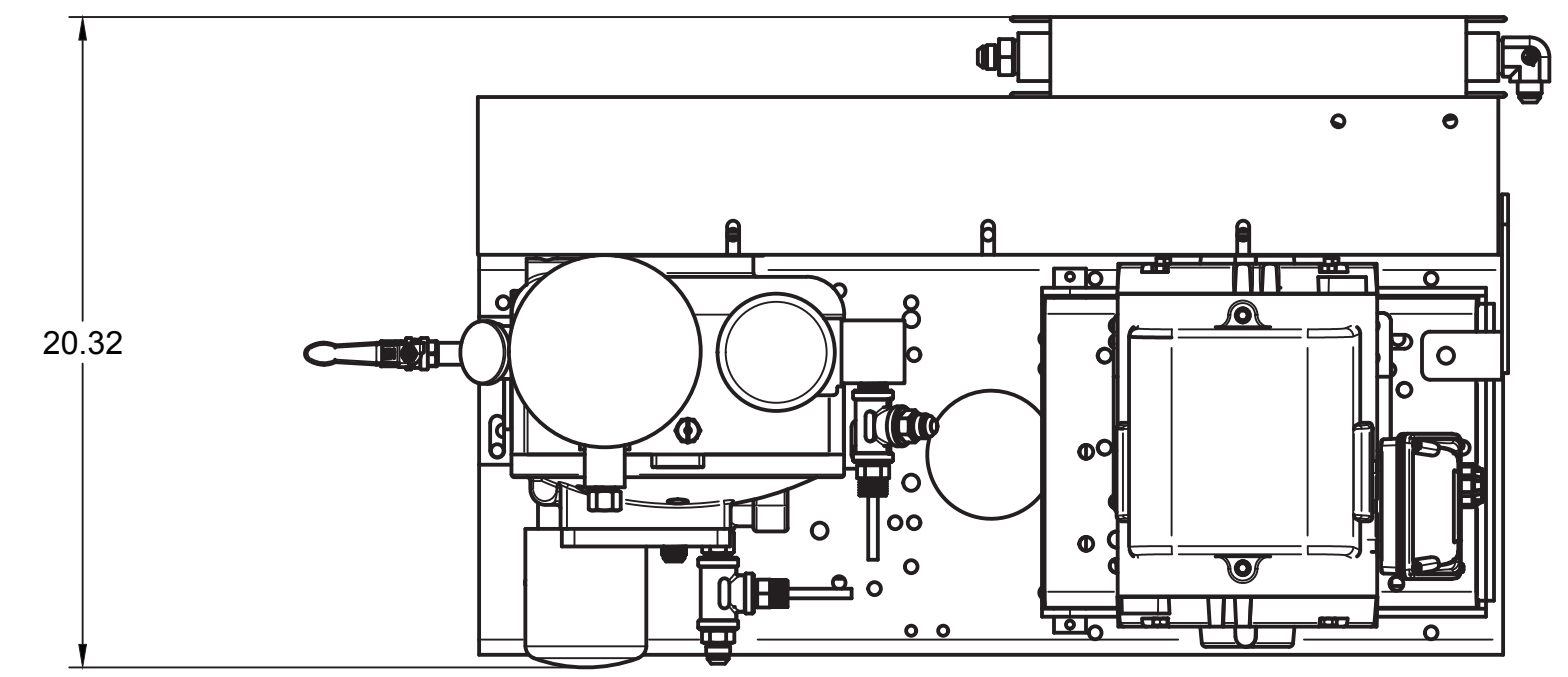

TOP VIEW

FRONT VIEW

SIDE VIEW

PARTS LIST

ITEM	QTY	PART NUMBER	DESCRIPTION
1	1	IAT-T80VRSE	80 GALLON VERT SCREW ELITE
2	1	IAT-RS51E3-24V	5 HP 3P RS3 24V SKID ASSEMBLY
3	1	IAT-RSPNL5-230-1-HMI	5HP 208-230/1/60 RS HMI PNL

**TANK DISCHARGE
OUTLET SIZE: 3/4"**

TOP VIEW

FRONT VIEW

SIDE VIEW

DETAIL A
SCALE 1:7

PARTS LIST				PARTS LIST				PARTS LIST			
ITEM	QTY	PART NUMBER	DESCRIPTION	ITEM	QTY	PART NUMBER	DESCRIPTION	ITEM	QTY	PART NUMBER	DESCRIPTION
1	1	IAT-TP32BKWR (CURRENT)	32IN TOP PLATE	11	1	IAT-1/8X1X14	STRAP BELT GUARD FOR SCREWS	21	2	IAT-2404-08-08	JIC1/2 STRAIGHT FITTING O-RING
2	1	IAT-RS3	5-15HP ENCAPSULATED AIREND	12	1	IAT-PF1/2X3/8REDUCE	1/2" X 3/8" BK REDUCE	22	1	IAT-5405-02-04	1/8 X 1/4 ADAPTER
3	1	IAT-184-215TMP	184-215T MOTOR PLATE	13	1	IAT-PF3/8X3NIPPLE	3/8" X 3 NIPPLE	23	2	IAT-BC-2404-08-04	1/4 NPT X 1/2 BC FITTING
4	1	IAT-R-14366	OIL COOLER 5-10 HP	14	1	IAT-716113	3/8" BALL VALVE	24	1	IAT-RS3-IVC-2	RS3 COMPLETE INLET VALVE 24VD
5	2	IAT-2501-08-12-O	3/4 MP X 1/2 M JIC 90 DEG R IN	15	1	IAT-PF3/8"BLK PLUG	3/8" GALVANIZED PLUG	25	1	IAT-SE-1	NK30/31/40/60 SEPARATOR
6	2	IAT-2404-08-12-O	3/4MP X 1/2 M JIC STRAIGHT OR	16	1	IAT-ST25-215	SAFETY VALVE 215 PSI	26	1	IAT-OF1	NK30/31/40, EVO1/2, GCU11 O/F
7	1	IAT-BG5X18X32X10G-V2	BELT GUARD 11-15 HP GAS NEW 1-	17	1	IAT-BPP-MJ2404-08-06	3/8 M BPP X 1/2 M JIC	27	1	IAT-RS3-ODM-INTAKE	AIR FILTER HOUSING RS3
8	1	IAT-020028C441	RS FAN 1-1/8 HUB	18	1	IAT-BPP-MP-5404-06-8	3/8 M BPP X 1/2 M JIC	28	1	IAT-4972NM	3/4X3/4 90 CONN FOR 10 SEOPRE
9	2	IAT-3-3V530	3 GROOVE 5.3 INCH PULLEY	19	1	IAT-PF1/2" CL	1/2" CLOSE NIPPLE GALV	29	1	IAT-EM-5-1-170	5HP 1 PHASE 1750 MOTOR
10	1	IAT-3R3VX500	3VX 3 GROOVE BANDED BELT	20	2	IAT-1/2TEE BKPIPE	1/2" TEE GALV PIPE	30	2	IAT-RTD-SS-1/2-10	1/2" STAINLESS RTD