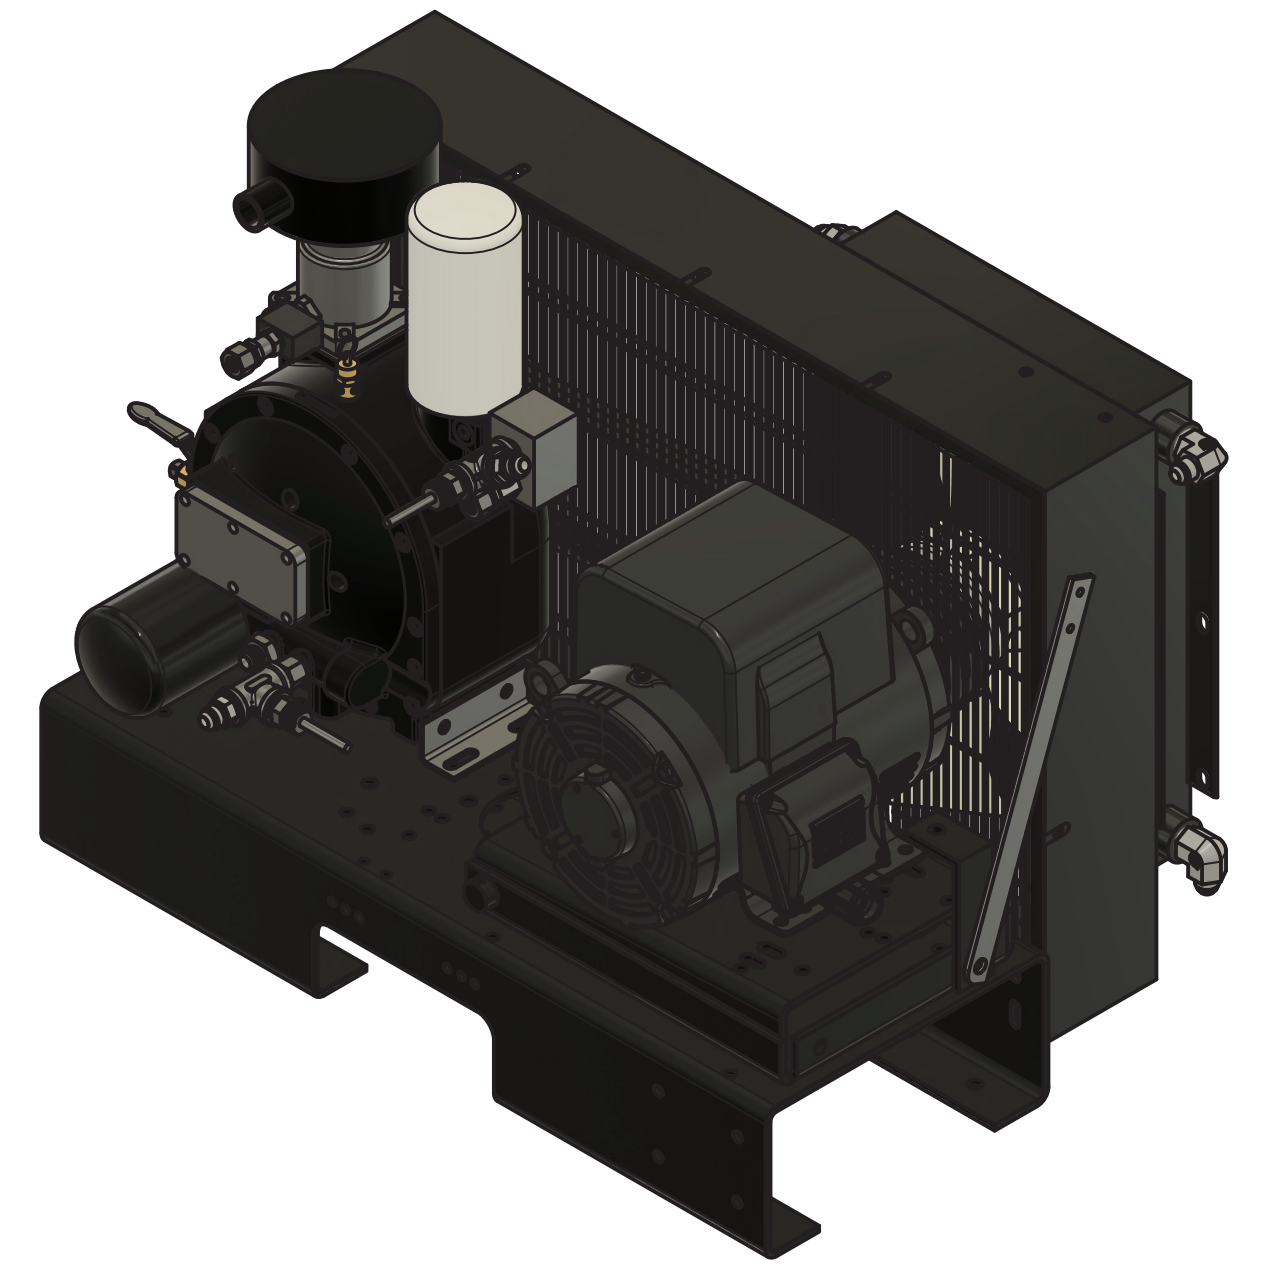

TOP VIEW

FRONT VIEW

SIDE VIEW

PARTS LIST

ITEM	QTY	PART NUMBER	DESCRIPTION
1	1	IAT-T80VRSE	80 GALLON VERT SCREW ELITE
2	1	IAT-RS51E3-24V	5 HP 3P RS3 24V SKID ASSEMBLY
3	1	IAT-RSPNL5-230-1-HMI	5HP 208-230/1/60 RS HMI PNL

**TANK DISCHARGE
OUTLET SIZE: 3/4"**

TOP VIEW

FRONT VIEW

SIDE VIEW

DETAIL A
SCALE 1:7

PARTS LIST				PARTS LIST				PARTS LIST			
ITEM	QTY	PART NUMBER	DESCRIPTION	ITEM	QTY	PART NUMBER	DESCRIPTION	ITEM	QTY	PART NUMBER	DESCRIPTION
1	1	IAT-TP32BKWR (CURRENT)	32IN TOP PLATE	11	1	IAT-1/8X1X14	STRAP BELT GUARD FOR SCREWS	21	2	IAT-2404-08-08	JIC1/2 STRAIGHT FITTING O-RING
2	1	IAT-RS3	5-15HP ENCAPSULATED AIREND	12	1	IAT-PF1/2X3/8REDUCE	1/2" X 3/8" BK REDUCE	22	1	IAT-5405-02-04	1/8 X 1/4 ADAPTER
3	1	IAT-184-215TMP	184-215T MOTOR PLATE	13	1	IAT-PF3/8X3NIPPLE	3/8" X 3 NIPPLE	23	2	IAT-BC-2404-08-04	1/4 NPT X 1/2 BC FITTING
4	1	IAT-R-14366	OIL COOLER 5-10 HP	14	1	IAT-716113	3/8" BALL VALVE	24	1	IAT-RS3-IVC-2	RS3 COMPLETE INLET VALVE 24VD
5	2	IAT-2501-08-12-O	3/4 MP X 1/2 M JIC 90 DEG R IN	15	1	IAT-PF3/8"BLK PLUG	3/8" GALVANIZED PLUG	25	1	IAT-SE-1	NK30/31/40/60 SEPARATOR
6	2	IAT-2404-08-12-O	3/4MP X 1/2 M JIC STRAIGHT OR	16	1	IAT-ST25-215	SAFETY VALVE 215 PSI	26	1	IAT-OF1	NK30/31/40, EVO1/2, GCU11 O/F
7	1	IAT-BG5X18X32X10G-V2	BELT GUARD 11-15 HP GAS NEW 1-	17	1	IAT-BPP-MJ2404-08-06	3/8 M BPP X 1/2 M JIC	27	1	IAT-RS3-ODM-INTAKE	AIR FILTER HOUSING RS3
8	1	IAT-020028C441	RS FAN 1-1/8 HUB	18	1	IAT-BPP-MP-5404-06-8	3/8 M BPP X 1/2 M JIC	28	1	IAT-4972NM	3/4X3/4 90 CONN FOR 10 SEOPRE
9	2	IAT-3-3V530	3 GROOVE 5.3 INCH PULLEY	19	1	IAT-PF1/2" CL	1/2" CLOSE NIPPLE GALV	29	1	IAT-EM-5-1-170	5HP 1 PHASE 1750 MOTOR
10	1	IAT-3R3VX500	3VX 3 GROOVE BANDED BELT	20	2	IAT-1/2TEE BKPIPE	1/2" TEE GALV PIPE	30	2	IAT-RTD-SS-1/2-10	1/2" STAINLESS RTD