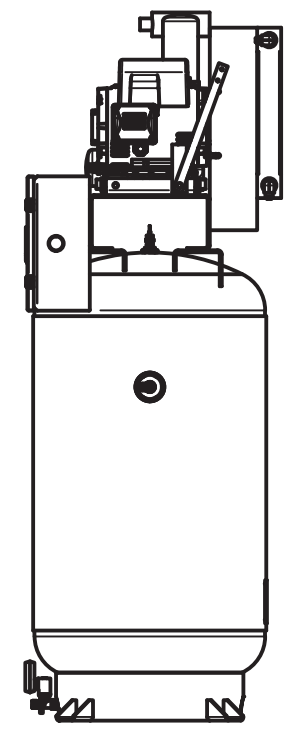

TOP VIEW

FRONT VIEW

SIDE VIEW

PARTS LIST

ITEM	QTY	PART NUMBER	DESCRIPTION
1	1	IAT-T80VRSE	80 GALLON VERT SCREW ELITE
2	1	IAT-RS51E3-24V	5 HP 3P RS3 24V SKID ASSEMBLY
3	1	IAT-RSPNL5-230-1-HMI	5HP 208-230/1/60 RS HMI PNL

**TANK DISCHARGE
OUTLET SIZE: 3/4"**

TOP VIEW

FRONT VIEW

SIDE VIEW

DETAIL A
SCALE 1:7

PARTS LIST				PARTS LIST				PARTS LIST			
ITEM	QTY	PART NUMBER	DESCRIPTION	ITEM	QTY	PART NUMBER	DESCRIPTION	ITEM	QTY	PART NUMBER	DESCRIPTION
1	1	IAT-TP32BKWR (CURRENT)	32IN TOP PLATE	11	1	IAT-1/8X1X14	STRAP BELT GUARD FOR SCREWS	21	2	IAT-2404-08-08	JIC1/2 STRAIGHT FITTING O-RING
2	1	IAT-RS3	5-15HP ENCAPSULATED AIREND	12	1	IAT-PF1/2X3/8REDUCE	1/2" X 3/8" BK REDUCE	22	1	IAT-5405-02-04	1/8 X 1/4 ADAPTER
3	1	IAT-184-215TMP	184-215T MOTOR PLATE	13	1	IAT-PF3/8X3NIPPLE	3/8" X 3 NIPPLE	23	2	IAT-BC-2404-08-04	1/4 NPT X 1/2 BC FITTING
4	1	IAT-R-14366	OIL COOLER 5-10 HP	14	1	IAT-716113	3/8" BALL VALVE	24	1	IAT-RS3-IVC-2	RS3 COMPLETE INLET VALVE 24VD
5	2	IAT-2501-08-12-O	3/4 MP X 1/2 M JIC 90 DEG R IN	15	1	IAT-PF3/8"BLK PLUG	3/8" GALVANIZED PLUG	25	1	IAT-SE-1	NK30/31/40/60 SEPARATOR
6	2	IAT-2404-08-12-O	3/4MP X 1/2 M JIC STRAIGHT OR	16	1	IAT-ST25-215	SAFETY VALVE 215 PSI	26	1	IAT-OF1	NK30/31/40, EVO1/2, GCU11 O/F
7	1	IAT-BG5X18X32X10G-V2	BELT GUARD 11-15 HP GAS NEW 1-	17	1	IAT-BPP-MJ2404-08-06	3/8 M BPP X 1/2 M JIC	27	1	IAT-RS3-ODM-INTAKE	AIR FILTER HOUSING RS3
8	1	IAT-020028C441	RS FAN 1-1/8 HUB	18	1	IAT-BPP-MP-5404-06-8	3/8 M BPP X 1/2 M JIC	28	1	IAT-4972NM	3/4X3/4 90 CONN FOR 10 SEOPRE
9	2	IAT-3-3V530	3 GROOVE 5.3 INCH PULLEY	19	1	IAT-PF1/2" CL	1/2" CLOSE NIPPLE GALV	29	1	IAT-EM-5-1-170	5HP 1 PHASE 1750 MOTOR
10	1	IAT-3R3VX500	3VX 3 GROOVE BANDED BELT	20	2	IAT-1/2TEE BKPIPE	1/2" TEE GALV PIPE	30	2	IAT-RTD-SS-1/2-10	1/2" STAINLESS RTD