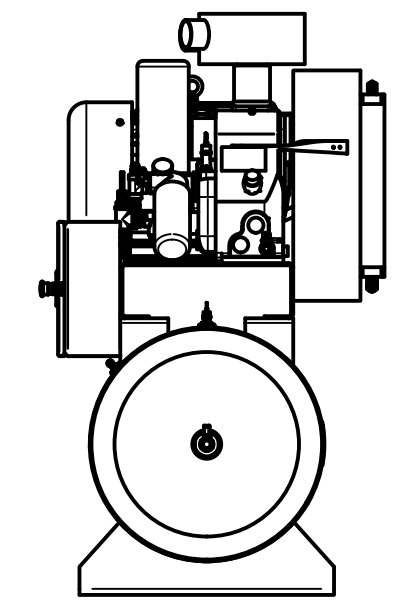

TOP VIEW

FRONT VIEW

SIDE VIEW

PARTS LIST

ITEM	QTY	PART NUMBER	DESCRIPTION
1	1	IAT-T120HRS1530E	15-30HP ROTARY SCREW ELITE TANK
2	1	IAT-RS303E6-24V	30HP RS6 24V SKID ASM
3	1	IAT-RSPNL-30-230-HMI	30HP 208-230/3/60 RS HMI PNL

**TANK DISCHARGE
OUTLET SIZE: 3/4"**

DETAIL A
SCALE 1:4

DETAIL B
SCALE 1:2

PARTS LIST				PARTS LIST				PARTS LIST			
ITEM	QTY	PART NUMBER	DESCRIPTION	ITEM	QTY	PART NUMBER	DESCRIPTION	ITEM	QTY	PART NUMBER	DESCRIPTION
1	1	IAT-TP42BKWR	42IN TOP PLATE	11	3	IAT-2501-12-12-O	3/4MPT X3/4 JIC 90 ORING	21	1	IAT-SF50-215	1/2 215 PSI SAFETY VALVE
2	1	IAT-254-324TMP	254-324T MOTOR PLATE	12	1	IAT-PF1/2" CL	1/2" CLOSE NIPPLE GALV	22	1	IAT-PF1/2"X2"NIP BL	1/2" X 2" NIPPLE GALV
3	1	IAT-RS6-24V	ROTARY SCREW AIREND 15-30HP	13	1	IAT-PF1/2TEE BKPIPE	1/2" TEE GALV PIPE	23	1	IAT-716114	1/2" BALL VALVE
4	1	IAT-03018ET3E286TW22	30HP 1800 RPM TEFC	14	1	IAT-2404-08-08	JIC1/2 STRAIGHT FITTING O-RING	24	1	IAT-SK1-7/8	1 7/8" HUB
5	1	IAT-3-3V14.00	3 GROOVE 3V 14 INCH PULLEY	15	2	IAT-RTD-SS-1/2-10	1/2" STAINLESS RTD	25	1	IAT-SDS35MM	35MM HUB
6	1	IAT-3-3V4.75	3 GROOVE 4.75 INCH PULLEY SDS	16	1	IAT-PF1X3/4REDUCER	1X3/4 REDUCER BLACK	26	1	IAT-PF1/2" BLK PL	1/2" BLACK PLUG
7	1	IAT-037047D454A	18/10-10/S1HR/45/PAG/1,875/0,5	17	1	IAT-PF3/4"CL	3/4" CLOSE NIPPLE BL	27	1	IAT-1/8X1X14	STRAP BELT GUARD FOR SCREWS
8	1	IAT-BG40X6X24-V2	CA3 BELT GUARD 2PC DESIGN #17	18	1	IAT-PF3/4" T BLACK	3/4" T GALV	28	1	IAT-1/8X1X14	STRAP BELT GUARD FOR SCREWS
9	1	IAT-R-14277	AIR COOLER 25-30 HP	19	1	IAT-PF3/4X1/2REDUCE	3/4X1/2 REDUCER GALV				
10	3	IAT-2501-08-08	1/2 MPT X 1/2 MJIC 90	20	1	IAT-3R3VX800	BELT				

4

3

2

1

D

D

TOP VIEW

C

ITEM	QTY	PART NUMBER	DESCRIPTION
6	1	IAT-ST25-200	SAFETY VALVE 200 PSI
7	1	IAT-2501-12-12	3/4" MPT X 3/4" MJIC 90
8	1	IAT-BPC-2501-06-04	1/4 P X 3/8 COMP PUSH LOK 90
9	1	IAT-PF3/4"CL	3/4" CLOSE NIPPLE BL
10	1	IAT-716116	BALL VALVE 3/4