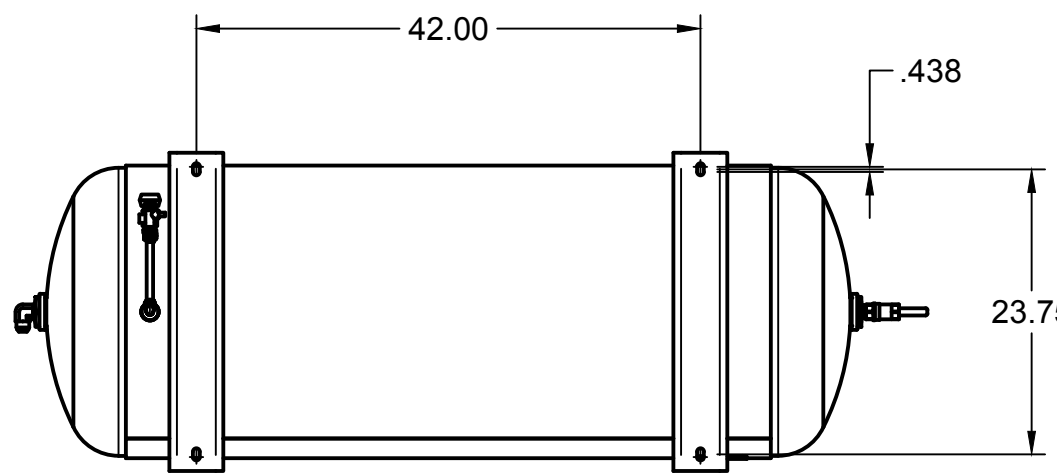

**TANK DISCHARGE
OUTLET SIZE: 3/4"**

DETAIL A
SCALE 1:4

DETAIL B
SCALE 1:2

PARTS LIST				PARTS LIST				PARTS LIST			
ITEM	QTY	PART NUMBER	DESCRIPTION	ITEM	QTY	PART NUMBER	DESCRIPTION	ITEM	QTY	PART NUMBER	DESCRIPTION
1	1	IAT-TP42BKWR	42IN TOP PLATE	11	3	IAT-2501-12-12-O	3/4MPT X3/4 JIC 90 ORING	21	1	IAT-SF50-215	1/2 215 PSI SAFETY VALVE
2	1	IAT-254-324TMP	254-324T MOTOR PLATE	12	1	IAT-PF1/2" CL	1/2" CLOSE NIPPLE GALV	22	1	IAT-PF1/2"X2"NIP BL	1/2" X 2" NIPPLE GALV
3	1	IAT-RS6-24V	ROTARY SCREW AIREND 15-30HP	13	1	IAT-PF1/2TEE BKPIPE	1/2" TEE GALV PIPE	23	1	IAT-716114	1/2" BALL VALVE
4	1	IAT-03018ET3E286TW22	30HP 1800 RPM TEFC	14	1	IAT-2404-08-08	JIC1/2 STRAIGHT FITTING O-RING	24	1	IAT-SK1-7/8	1 7/8" HUB
5	1	IAT-3-3V14.00	3 GROOVE 3V 14 INCH PULLEY	15	2	IAT-RTD-SS-1/2-10	1/2" STAINLESS RTD	25	1	IAT-SDS35MM	35MM HUB
6	1	IAT-3-3V4.75	3 GROOVE 4.75 INCH PULLEY SDS	16	1	IAT-PF1X3/4REDUCER	1X3/4 REDUCER BLACK	26	1	IAT-PF1/2" BLK PL	1/2" BLACK PLUG
7	1	IAT-037047D454A	18/10-10/S1HR/45/PAG/1,875/0,5	17	1	IAT-PF3/4"CL	3/4" CLOSE NIPPLE BL	27	1	IAT-1/8X1X14	STRAP BELT GUARD FOR SCREWS
8	1	IAT-BG40X6X24-V2	CA3 BELT GUARD 2PC DESIGN #17	18	1	IAT-PF3/4" T BLACK	3/4" T GALV	28	1	IAT-1/8X1X14	STRAP BELT GUARD FOR SCREWS
9	1	IAT-R-14277	AIR COOLER 25-30 HP	19	1	IAT-PF3/4X1/2REDUCE	3/4X1/2 REDUCER GALV				
10	3	IAT-2501-08-08	1/2 MPT X 1/2 MJIC 90	20	1	IAT-3R3VX800	BELT				

C

FRONT VIEW

SIDE VIEW

B

B

BOTTOM VIEW

A

A

PARTS LIST

PARTS LIST

ITEM	QTY	PART NUMBER	DESCRIPTION
1	1	IAT-120HNTPBKWR	120 GALLON TANK
2	1	IAT-PF1/4" STR 90 B	1/4" STREET 90 GALV
3	1	IAT-PF1/4X6NIPPLE	1/4" X 6 NIPPLE
4	1	IAT-ET2523	TIMED AUTO DRAIN
5	1	IAT-PF3/4PLUG	3/4" PLUG

ITEM	QTY	PART NUMBER	DESCRIPTION
6	1	IAT-ST25-200	SAFETY VALVE 200 PSI
7	1	IAT-2501-12-12	3/4" MPT X 3/4" MJIC 90
8	1	IAT-BPC-2501-06-04	1/4 P X 3/8 COMP PUSH LOK 90
9	1	IAT-PF3/4"CL	3/4" CLOSE NIPPLE BL
10	1	IAT-716116	BALL VALVE 3/4