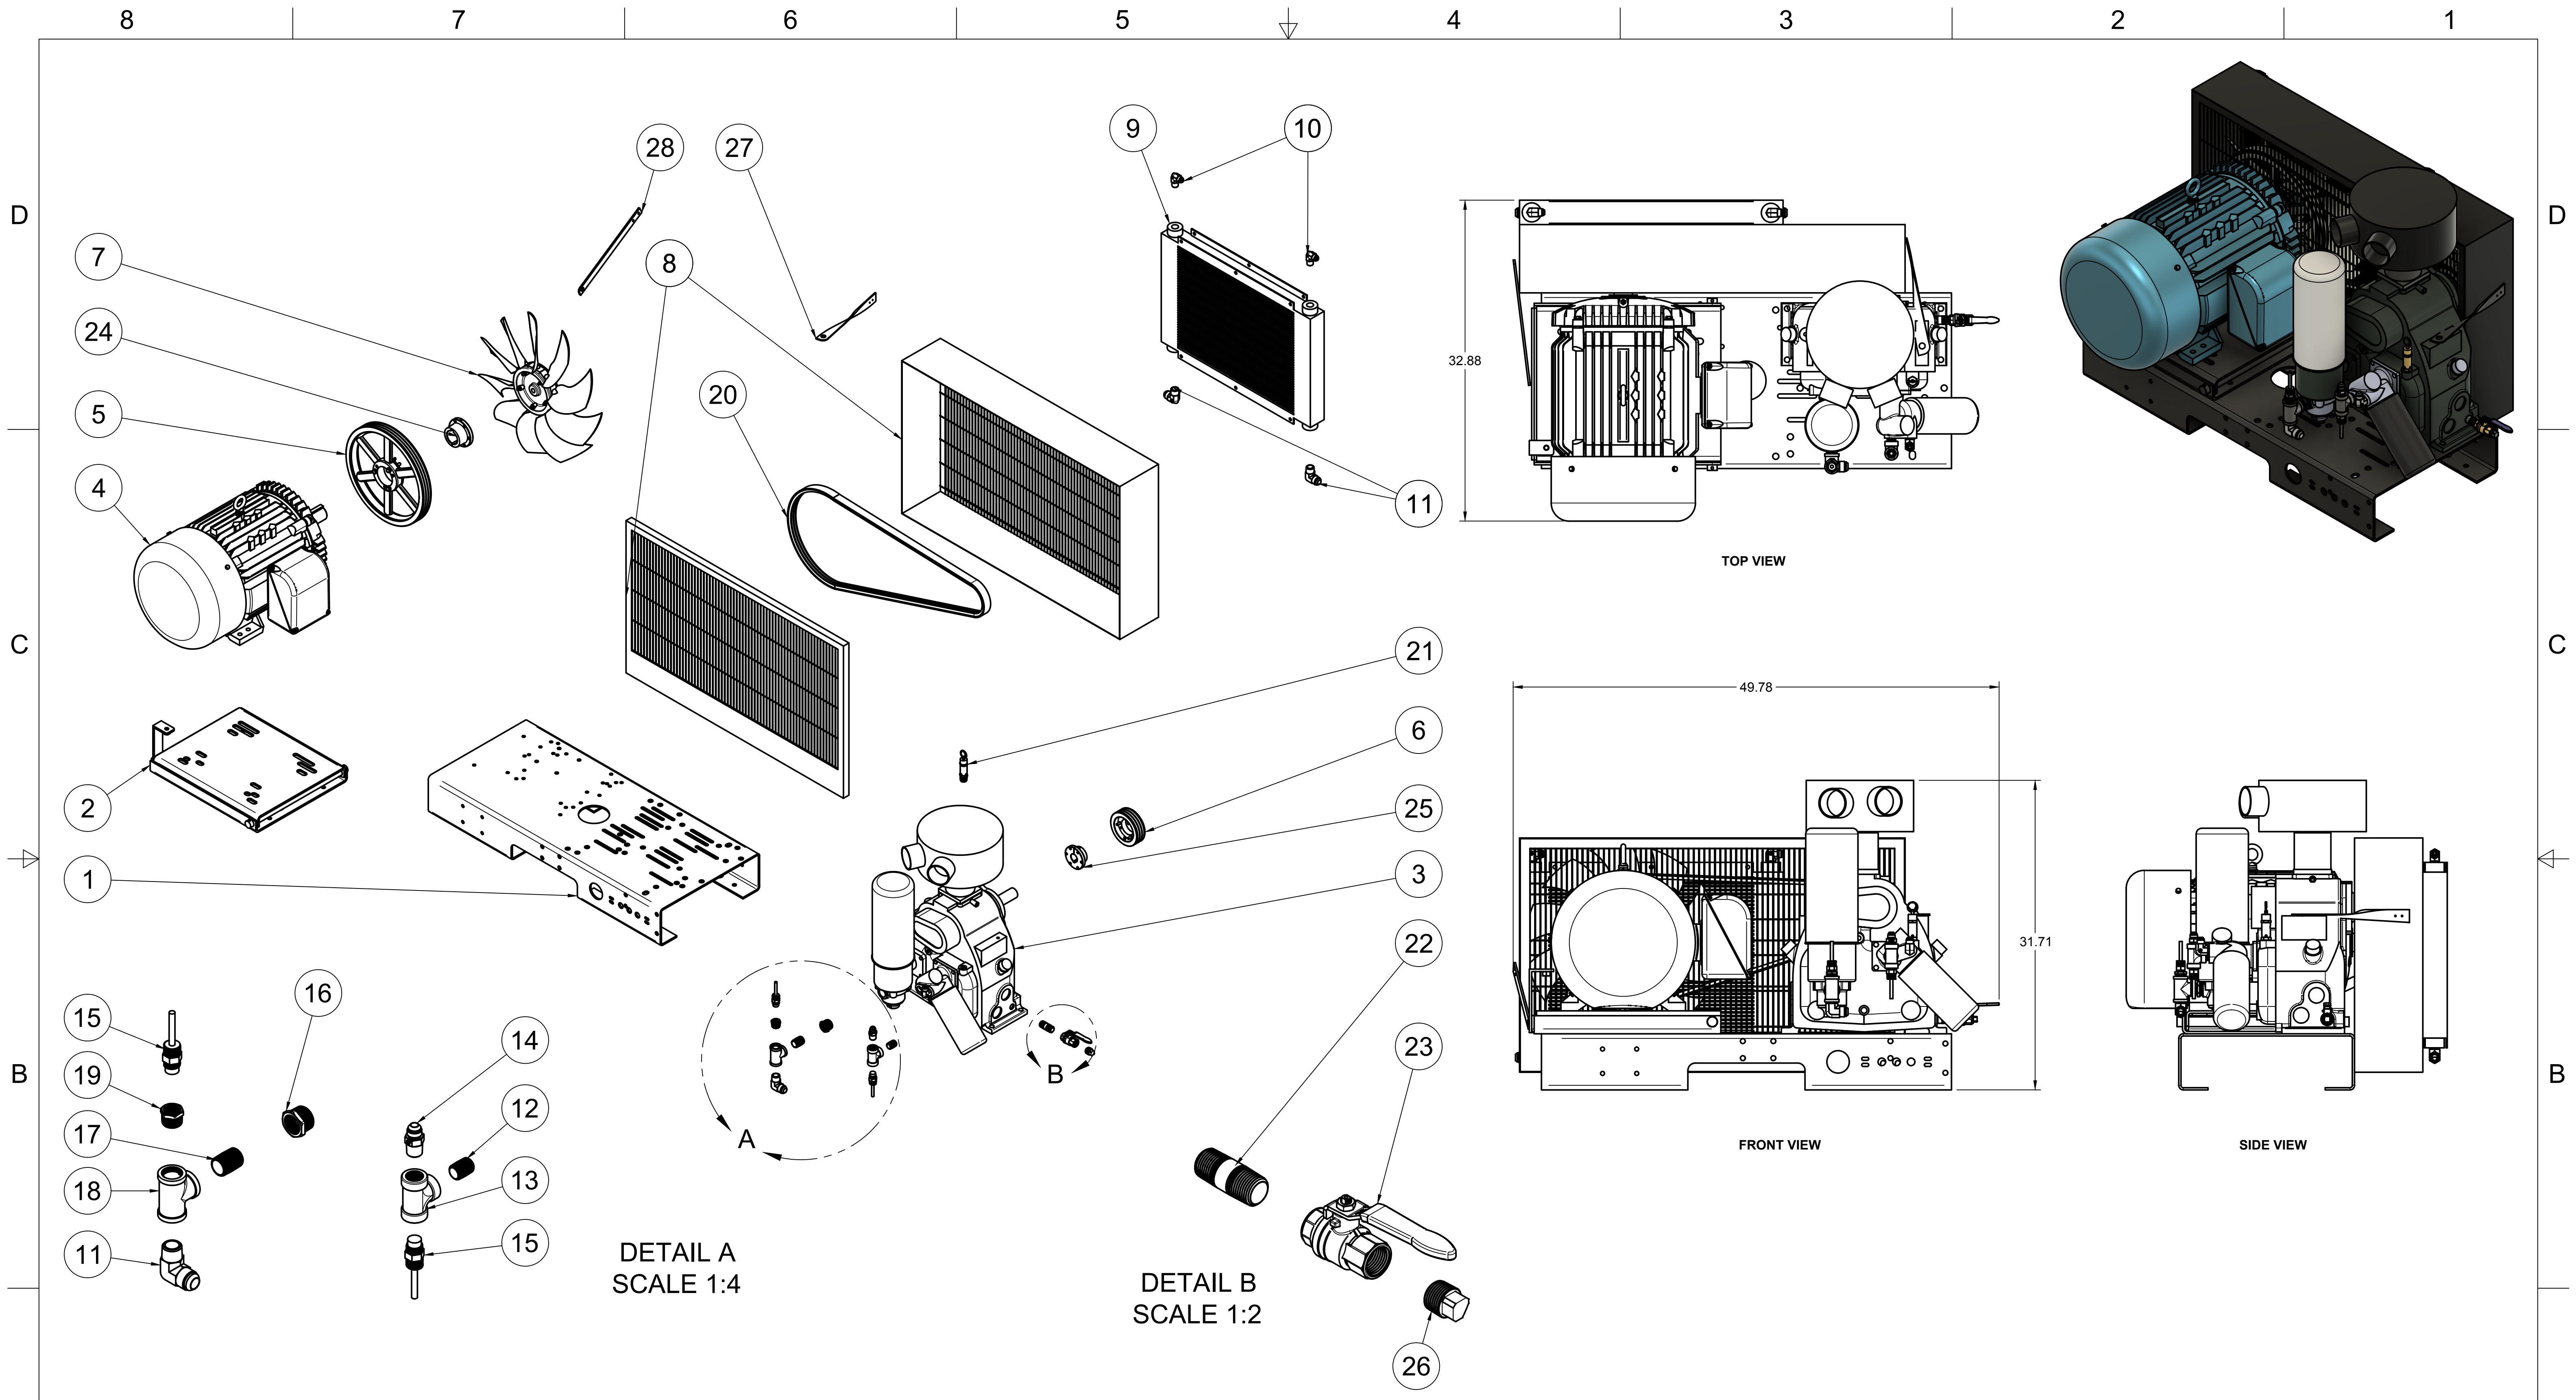

TOP VIEW

FRONT VIEW

SIDE VIEW

PARTS LIST

ITEM	QTY	PART NUMBER	DESCRIPTION
1	1	IAT-T120HRS1530E	15-30HP ROTARY SCREW ELITE TANK
2	1	IAT-RS303E6-24V	30HP RS6 24V SKID ASM
3	1	IAT-RSPNL-30-230-HMI	30HP 208-230/3/60 RS HMI PNL

**TANK DISCHARGE
OUTLET SIZE: 3/4"**

DETAIL A
SCALE 1:4

DETAIL B
SCALE 1:2

PARTS LIST				PARTS LIST				PARTS LIST			
ITEM	QTY	PART NUMBER	DESCRIPTION	ITEM	QTY	PART NUMBER	DESCRIPTION	ITEM	QTY	PART NUMBER	DESCRIPTION
1	1	IAT-TP42BKWR	42IN TOP PLATE	11	3	IAT-2501-12-12-O	3/4MPT X3/4 JIC 90 ORING	21	1	IAT-SF50-215	1/2 215 PSI SAFETY VALVE
2	1	IAT-254-324TMP	254-324T MOTOR PLATE	12	1	IAT-PF1/2" CL	1/2" CLOSE NIPPLE GALV	22	1	IAT-PF1/2"X2"NIP BL	1/2" X 2" NIPPLE GALV
3	1	IAT-RS6-24V	ROTARY SCREW AIREND 15-30HP	13	1	IAT-PF1/2TEE BKPIPE	1/2" TEE GALV PIPE	23	1	IAT-716114	1/2" BALL VALVE
4	1	IAT-03018ET3E286TW22	30HP 1800 RPM TEFC	14	1	IAT-2404-08-08	JIC1/2 STRAIGHT FITTING O-RING	24	1	IAT-SK1-7/8	1 7/8" HUB
5	1	IAT-3-3V14.00	3 GROOVE 3V 14 INCH PULLEY	15	2	IAT-RTD-SS-1/2-10	1/2" STAINLESS RTD	25	1	IAT-SDS35MM	35MM HUB
6	1	IAT-3-3V4.75	3 GROOVE 4.75 INCH PULLEY SDS	16	1	IAT-PF1X3/4REDUCER	1X3/4 REDUCER BLACK	26	1	IAT-PF1/2" BLK PL	1/2" BLACK PLUG
7	1	IAT-037047D454A	18/10-10/S1HR/45/PAG/1,875/0,5	17	1	IAT-PF3/4"CL	3/4" CLOSE NIPPLE BL	27	1	IAT-1/8X1X14	STRAP BELT GUARD FOR SCREWS
8	1	IAT-BG40X6X24-V2	CA3 BELT GUARD 2PC DESIGN #17	18	1	IAT-PF3/4" T BLACK	3/4" T GALV	28	1	IAT-1/8X1X14	STRAP BELT GUARD FOR SCREWS
9	1	IAT-R-14277	AIR COOLER 25-30 HP	19	1	IAT-PF3/4X1/2REDUCE	3/4X1/2 REDUCER GALV				
10	3	IAT-2501-08-08	1/2 MPT X 1/2 MJIC 90	20	1	IAT-3R3VX800	BELT				

PARTS LIST

PARTS LIST

ITEM	QTY	PART NUMBER	DESCRIPTION
1	1	IAT-120HNTPBKWR	120 GALLON TANK
2	1	IAT-PF1/4" STR 90 B	1/4" STREET 90 GALV
3	1	IAT-PF1/4X6NIPPLE	1/4" X 6 NIPPLE
4	1	IAT-ET2523	TIMED AUTO DRAIN
5	1	IAT-PF3/4PLUG	3/4" PLUG