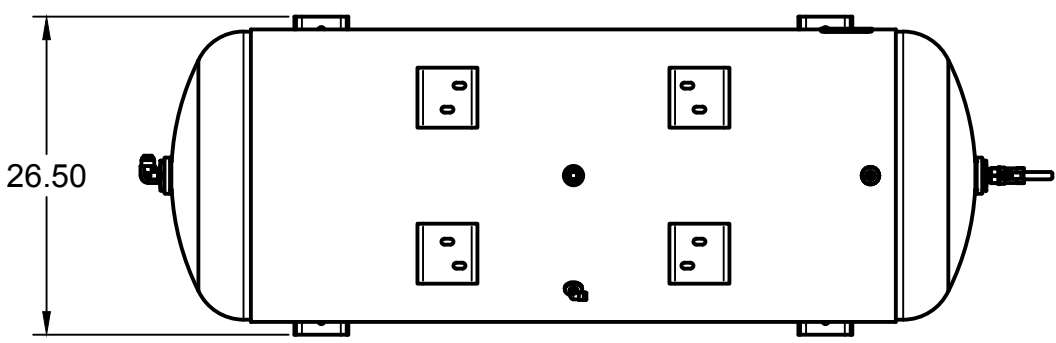

**TANK DISCHARGE
OUTLET SIZE: 3/4"**

DETAIL A
SCALE 1:4

DETAIL B
SCALE 1:2

PARTS LIST				PARTS LIST				PARTS LIST			
ITEM	QTY	PART NUMBER	DESCRIPTION	ITEM	QTY	PART NUMBER	DESCRIPTION	ITEM	QTY	PART NUMBER	DESCRIPTION
1	1	IAT-TP42BKWR	42IN TOP PLATE	11	3	IAT-2501-12-12-O	3/4MPT X3/4 JIC 90 ORING	21	1	IAT-SF50-215	1/2 215 PSI SAFETY VALVE
2	1	IAT-254-324TMP	254-324T MOTOR PLATE	12	1	IAT-PF1/2" CL	1/2" CLOSE NIPPLE GALV	22	1	IAT-PF1/2"X2"NIP BL	1/2" X 2" NIPPLE GALV
3	1	IAT-RS6-24V	ROTARY SCREW AIREND 15-30HP	13	1	IAT-PF1/2TEE BKPIPE	1/2" TEE GALV PIPE	23	1	IAT-716114	1/2" BALL VALVE
4	1	IAT-03018ET3E286TW22	30HP 1800 RPM TEFC	14	1	IAT-2404-08-08	JIC1/2 STRAIGHT FITTING O-RING	24	1	IAT-SK1-7/8	1 7/8" HUB
5	1	IAT-3-3V14.00	3 GROOVE 3V 14 INCH PULLEY	15	2	IAT-RTD-SS-1/2-10	1/2" STAINLESS RTD	25	1	IAT-SDS35MM	35MM HUB
6	1	IAT-3-3V4.75	3 GROOVE 4.75 INCH PULLEY SDS	16	1	IAT-PF1X3/4REDUCER	1X3/4 REDUCER BLACK	26	1	IAT-PF1/2" BLK PL	1/2" BLACK PLUG
7	1	IAT-037047D454A	18/10-10/S1HR/45/PAG/1,875/0,5	17	1	IAT-PF3/4"CL	3/4" CLOSE NIPPLE BL	27	1	IAT-1/8X1X14	STRAP BELT GUARD FOR SCREWS
8	1	IAT-BG40X6X24-V2	CA3 BELT GUARD 2PC DESIGN #17	18	1	IAT-PF3/4" T BLACK	3/4" T GALV	28	1	IAT-1/8X1X14	STRAP BELT GUARD FOR SCREWS
9	1	IAT-R-14277	AIR COOLER 25-30 HP	19	1	IAT-PF3/4X1/2REDUCE	3/4X1/2 REDUCER GALV				
10	3	IAT-2501-08-08	1/2 MPT X 1/2 MJIC 90	20	1	IAT-3R3VX800	BELT				

4

3

2

1

D

D

TOP VIEW

C

C

FRONT VIEW

SIDE VIEW

B

B

BOTTOM VIEW

A

A