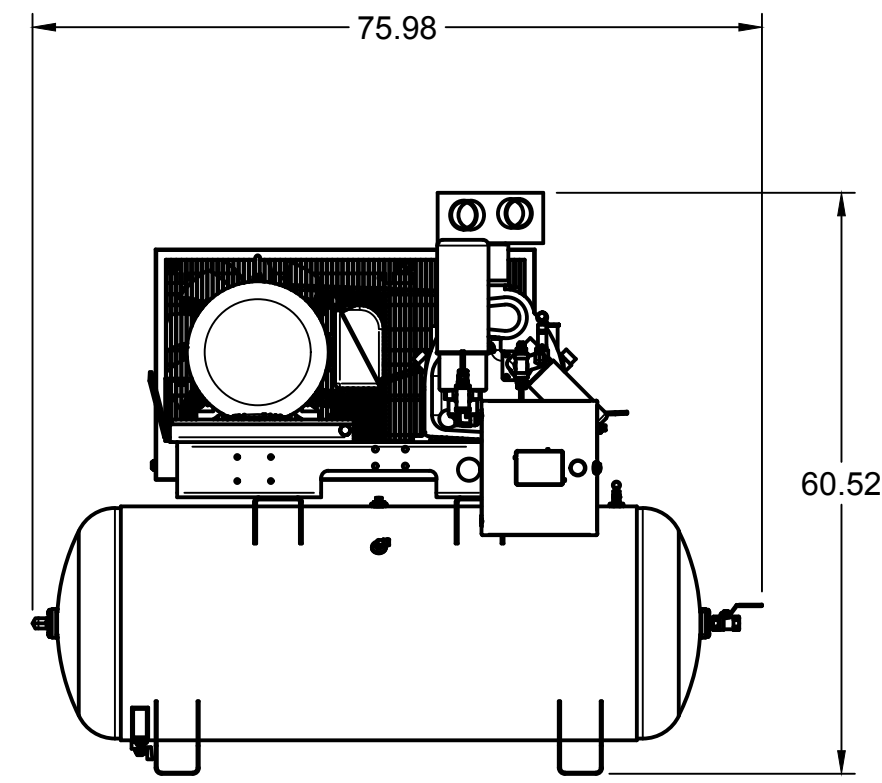

TOP VIEW

FRONT VIEW

SIDE VIEW

PARTS LIST

ITEM	QTY	PART NUMBER	DESCRIPTION
1	1	IAT-T120HRS1530E	15-30HP ROTARY SCREW ELITE TANK
2	1	IAT-RS303E6-24V	30HP RS6 24V SKID ASM
3	1	IAT-RSPNL-30-230-HMI	30HP 208-230/3/60 RS HMI PNL

**TANK DISCHARGE
OUTLET SIZE: 3/4"**

DETAIL A
SCALE 1:4

DETAIL B
SCALE 1:2

PARTS LIST				PARTS LIST				PARTS LIST			
ITEM	QTY	PART NUMBER	DESCRIPTION	ITEM	QTY	PART NUMBER	DESCRIPTION	ITEM	QTY	PART NUMBER	DESCRIPTION
1	1	IAT-TP42BKWR	42IN TOP PLATE	11	3	IAT-2501-12-12-O	3/4MPT X3/4 JIC 90 ORING	21	1	IAT-SF50-215	1/2 215 PSI SAFETY VALVE
2	1	IAT-254-324TMP	254-324T MOTOR PLATE	12	1	IAT-PF1/2" CL	1/2" CLOSE NIPPLE GALV	22	1	IAT-PF1/2"X2"NIP BL	1/2" X 2" NIPPLE GALV
3	1	IAT-RS6-24V	ROTARY SCREW AIREND 15-30HP	13	1	IAT-PF1/2TEE BKPIPE	1/2" TEE GALV PIPE	23	1	IAT-716114	1/2" BALL VALVE
4	1	IAT-03018ET3E286TW22	30HP 1800 RPM TEFC	14	1	IAT-2404-08-08	JIC1/2 STRAIGHT FITTING O-RING	24	1	IAT-SK1-7/8	1 7/8" HUB
5	1	IAT-3-3V14.00	3 GROOVE 3V 14 INCH PULLEY	15	2	IAT-RTD-SS-1/2-10	1/2" STAINLESS RTD	25	1	IAT-SDS35MM	35MM HUB
6	1	IAT-3-3V4.75	3 GROOVE 4.75 INCH PULLEY SDS	16	1	IAT-PF1X3/4REDUCER	1X3/4 REDUCER BLACK	26	1	IAT-PF1/2" BLK PL	1/2" BLACK PLUG
7	1	IAT-037047D454A	18/10-10/S1HR/45/PAG/1,875/0,5	17	1	IAT-PF3/4"CL	3/4" CLOSE NIPPLE BL	27	1	IAT-1/8X1X14	STRAP BELT GUARD FOR SCREWS
8	1	IAT-BG40X6X24-V2	CA3 BELT GUARD 2PC DESIGN #17	18	1	IAT-PF3/4" T BLACK	3/4" T GALV	28	1	IAT-1/8X1X14	STRAP BELT GUARD FOR SCREWS
9	1	IAT-R-14277	AIR COOLER 25-30 HP	19	1	IAT-PF3/4X1/2REDUCE	3/4X1/2 REDUCER GALV				
10	3	IAT-2501-08-08	1/2 MPT X 1/2 MJIC 90	20	1	IAT-3R3VX800	BELT				

PARTS LIST

PARTS LIST

ITEM	QTY	PART NUMBER	DESCRIPTION
1	1	IAT-120HNTPBKWR	120 GALLON TANK
2	1	IAT-PF1/4" STR 90 B	1/4" STREET 90 GALV
3	1	IAT-PF1/4X6NIPPLE	1/4" X 6 NIPPLE
4	1	IAT-ET2523	TIMED AUTO DRAIN
5	1	IAT-PF3/4PLUG	3/4" PLUG