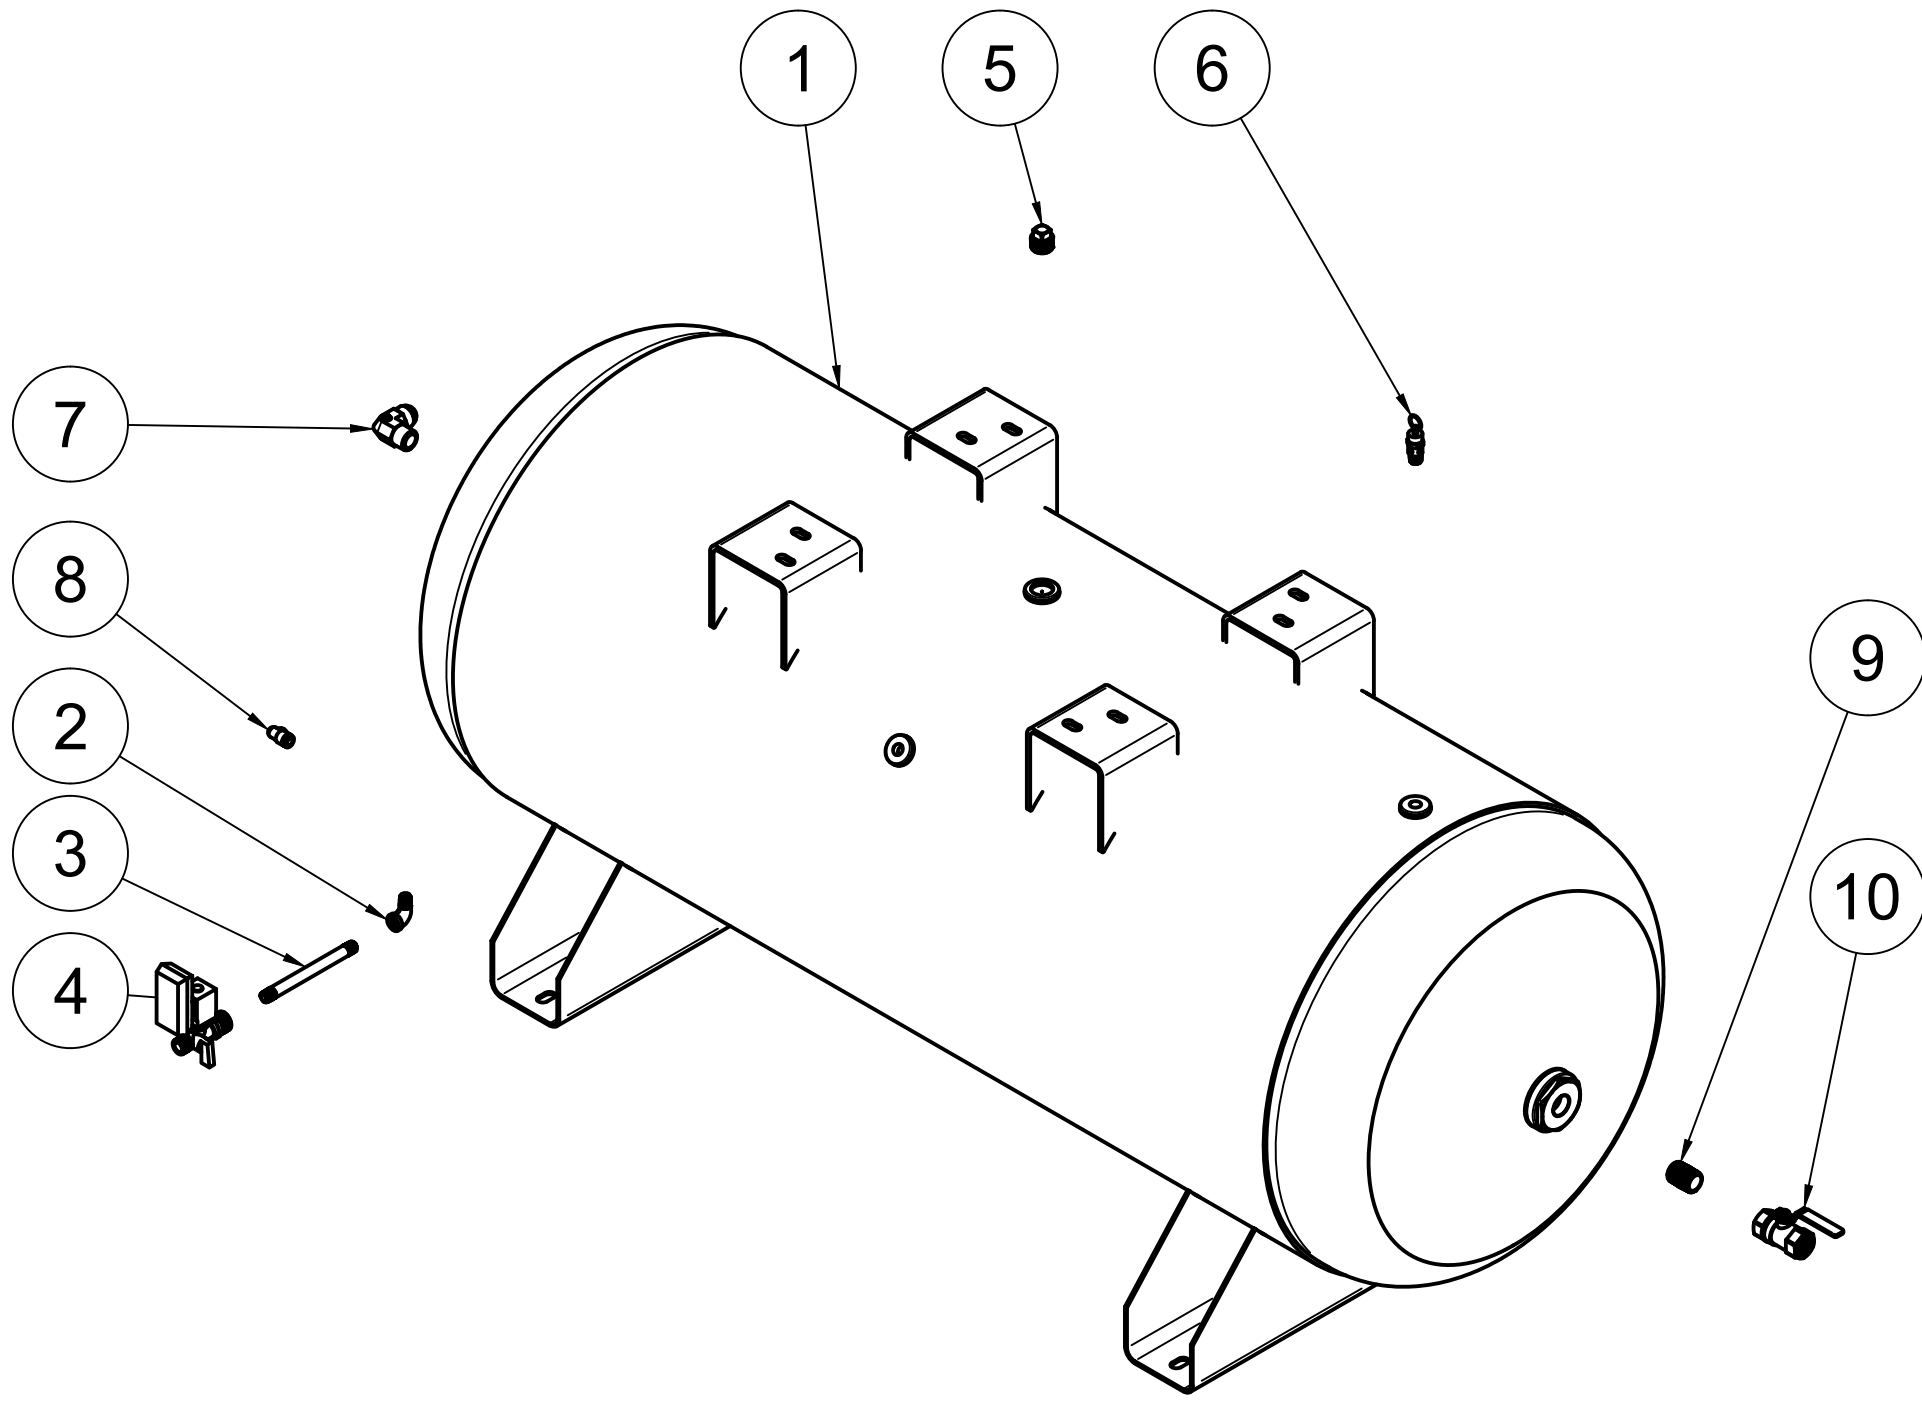

**TANK DISCHARGE
OUTLET SIZE: 3/4"**

DETAIL A
SCALE 1:4

DETAIL B
SCALE 1:2

PARTS LIST				PARTS LIST				PARTS LIST			
ITEM	QTY	PART NUMBER	DESCRIPTION	ITEM	QTY	PART NUMBER	DESCRIPTION	ITEM	QTY	PART NUMBER	DESCRIPTION
1	1	IAT-TP42BKWR	42IN TOP PLATE	11	3	IAT-2501-12-12-O	3/4MPT X3/4 JIC 90 ORING	21	1	IAT-SF50-215	1/2 215 PSI SAFETY VALVE
2	1	IAT-254-324TMP	254-324T MOTOR PLATE	12	1	IAT-PF1/2" CL	1/2" CLOSE NIPPLE GALV	22	1	IAT-PF1/2"X2"NIP BL	1/2" X 2" NIPPLE GALV
3	1	IAT-RS6-24V	ROTARY SCREW AIREND 15-30HP	13	1	IAT-PF1/2TEE BKPIPE	1/2" TEE GALV PIPE	23	1	IAT-716114	1/2" BALL VALVE
4	1	IAT-03018ET3E286TW22	30HP 1800 RPM TEFC	14	1	IAT-2404-08-08	JIC1/2 STRAIGHT FITTING O-RING	24	1	IAT-SK1-7/8	1 7/8" HUB
5	1	IAT-3-3V14.00	3 GROOVE 3V 14 INCH PULLEY	15	2	IAT-RTD-SS-1/2-10	1/2" STAINLESS RTD	25	1	IAT-SDS35MM	35MM HUB
6	1	IAT-3-3V4.75	3 GROOVE 4.75 INCH PULLEY SDS	16	1	IAT-PF1X3/4REDUCER	1X3/4 REDUCER BLACK	26	1	IAT-PF1/2" BLK PL	1/2" BLACK PLUG
7	1	IAT-037047D454A	18/10-10/S1HR/45/PAG/1,875/0,5	17	1	IAT-PF3/4"CL	3/4" CLOSE NIPPLE BL	27	1	IAT-1/8X1X14	STRAP BELT GUARD FOR SCREWS
8	1	IAT-BG40X6X24-V2	CA3 BELT GUARD 2PC DESIGN #17	18	1	IAT-PF3/4" T BLACK	3/4" T GALV	28	1	IAT-1/8X1X14	STRAP BELT GUARD FOR SCREWS
9	1	IAT-R-14277	AIR COOLER 25-30 HP	19	1	IAT-PF3/4X1/2REDUCE	3/4X1/2 REDUCER GALV				
10	3	IAT-2501-08-08	1/2 MPT X 1/2 MJIC 90	20	1	IAT-3R3VX800	BELT				

C

FRONT VIEW

SIDE VIEW

B

B

BOTTOM VIEW

A

A

PARTS LIST

PARTS LIST

ITEM	QTY	PART NUMBER	DESCRIPTION
1	1	IAT-120HNTPBKWR	120 GALLON TANK
2	1	IAT-PF1/4" STR 90 B	1/4" STREET 90 GALV
3	1	IAT-PF1/4X6NIPPLE	1/4" X 6 NIPPLE
4	1	IAT-ET2523	TIMED AUTO DRAIN
5	1	IAT-PF3/4PLUG	3/4" PLUG

ITEM	QTY	PART NUMBER	DESCRIPTION
6	1	IAT-ST25-200	SAFETY VALVE 200 PSI
7	1	IAT-2501-12-12	3/4" MPT X 3/4" MJIC 90
8	1	IAT-BPC-2501-06-04	1/4 P X 3/8 COMP PUSH LOK 90
9	1	IAT-PF3/4"CL	3/4" CLOSE NIPPLE BL
10	1	IAT-716116	BALL VALVE 3/4