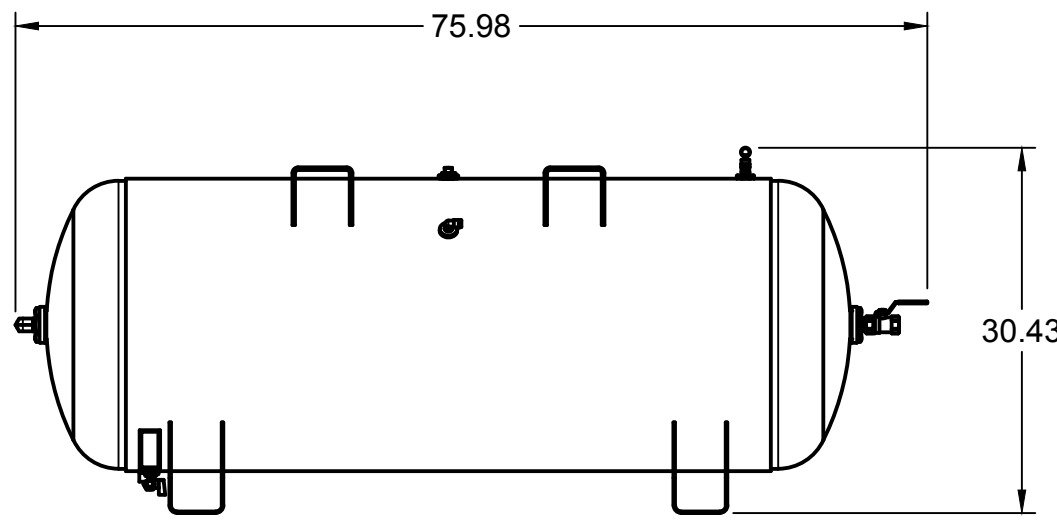

**TANK DISCHARGE
OUTLET SIZE: 3/4"**

DETAIL A
SCALE 1:4

DETAIL B
SCALE 1:2

PARTS LIST				PARTS LIST				PARTS LIST			
ITEM	QTY	PART NUMBER	DESCRIPTION	ITEM	QTY	PART NUMBER	DESCRIPTION	ITEM	QTY	PART NUMBER	DESCRIPTION
1	1	IAT-TP42BKWR	42IN TOP PLATE	11	3	IAT-2501-12-12-O	3/4MPT X3/4 JIC 90 ORING	21	1	IAT-SF50-215	1/2 215 PSI SAFETY VALVE
2	1	IAT-254-324TMP	254-324T MOTOR PLATE	12	1	IAT-PF1/2" CL	1/2" CLOSE NIPPLE GALV	22	1	IAT-PF1/2"X2"NIP BL	1/2" X 2" NIPPLE GALV
3	1	IAT-RS6-24V	ROTARY SCREW AIREND 15-30HP	13	1	IAT-PF1/2TEE BKPIPE	1/2" TEE GALV PIPE	23	1	IAT-716114	1/2" BALL VALVE
4	1	IAT-03018ET3E286TW22	30HP 1800 RPM TEFC	14	1	IAT-2404-08-08	JIC1/2 STRAIGHT FITTING O-RING	24	1	IAT-SK1-7/8	1 7/8" HUB
5	1	IAT-3-3V14.00	3 GROOVE 3V 14 INCH PULLEY	15	2	IAT-RTD-SS-1/2-10	1/2" STAINLESS RTD	25	1	IAT-SDS35MM	35MM HUB
6	1	IAT-3-3V4.75	3 GROOVE 4.75 INCH PULLEY SDS	16	1	IAT-PF1X3/4REDUCER	1X3/4 REDUCER BLACK	26	1	IAT-PF1/2" BLK PL	1/2" BLACK PLUG
7	1	IAT-037047D454A	18/10-10/S1HR/45/PAG/1,875/0,5	17	1	IAT-PF3/4"CL	3/4" CLOSE NIPPLE BL	27	1	IAT-1/8X1X14	STRAP BELT GUARD FOR SCREWS
8	1	IAT-BG40X6X24-V2	CA3 BELT GUARD 2PC DESIGN #17	18	1	IAT-PF3/4" T BLACK	3/4" T GALV	28	1	IAT-1/8X1X14	STRAP BELT GUARD FOR SCREWS
9	1	IAT-R-14277	AIR COOLER 25-30 HP	19	1	IAT-PF3/4X1/2REDUCE	3/4X1/2 REDUCER GALV				
10	3	IAT-2501-08-08	1/2 MPT X 1/2 MJIC 90	20	1	IAT-3R3VX800	BELT				

4

3

2

1

D

D

TOP VIEW

C

C

FRONT VIEW

SIDE VIEW

B

B

BOTTOM VIEW

A

A

PARTS LIST

PARTS LIST

ITEM	QTY	PART NUMBER	DESCRIPTION
1	1	IAT-120HNTPBKWR	120 GALLON TANK
2	1	IAT-PF1/4" STR 90 B	1/4" STREET 90 GALV
3	1	IAT-PF1/4X6NIPPLE	1/4" X 6 NIPPLE
4	1	IAT-ET2523	TIMED AUTO DRAIN
5	1	IAT-PF3/4PLUG	3/4" PLUG