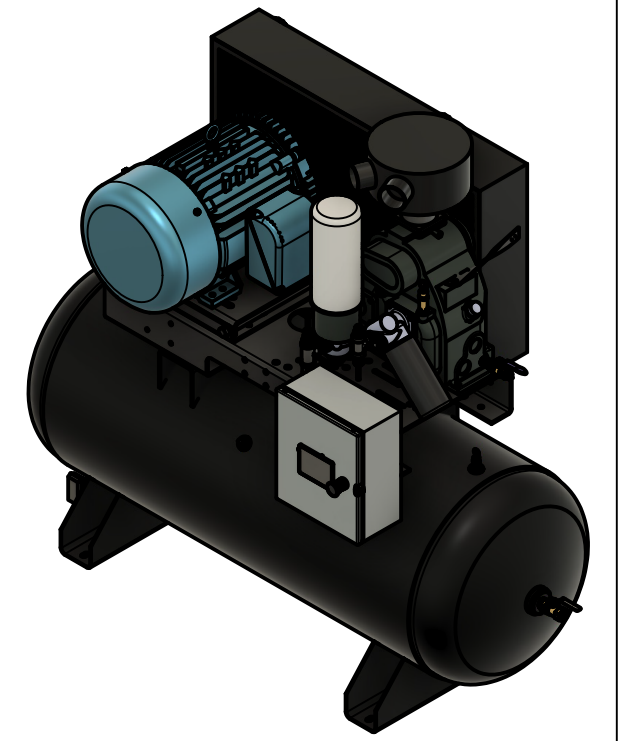

TOP VIEW

FRONT VIEW

SIDE VIEW

PARTS LIST

ITEM	QTY	PART NUMBER	DESCRIPTION
1	1	IAT-T120HRS1530E	15-30HP ROTARY SCREW ELITE TANK
2	1	IAT-RS303E6-24V	30HP RS6 24V SKID ASM
3	1	IAT-RSPNL-30-230-HMI	30HP 208-230/3/60 RS HMI PNL

**TANK DISCHARGE
OUTLET SIZE: 3/4"**

DETAIL A
SCALE 1:4

DETAIL B
SCALE 1:2

PARTS LIST				PARTS LIST				PARTS LIST			
ITEM	QTY	PART NUMBER	DESCRIPTION	ITEM	QTY	PART NUMBER	DESCRIPTION	ITEM	QTY	PART NUMBER	DESCRIPTION
1	1	IAT-TP42BKWR	42IN TOP PLATE	11	3	IAT-2501-12-12-O	3/4MPT X3/4 JIC 90 ORING	21	1	IAT-SF50-215	1/2 215 PSI SAFETY VALVE
2	1	IAT-254-324TMP	254-324T MOTOR PLATE	12	1	IAT-PF1/2" CL	1/2" CLOSE NIPPLE GALV	22	1	IAT-PF1/2"X2"NIP BL	1/2" X 2" NIPPLE GALV
3	1	IAT-RS6-24V	ROTARY SCREW AIREND 15-30HP	13	1	IAT-PF1/2TEE BKPIPE	1/2" TEE GALV PIPE	23	1	IAT-716114	1/2" BALL VALVE
4	1	IAT-03018ET3E286TW22	30HP 1800 RPM TEFC	14	1	IAT-2404-08-08	JIC1/2 STRAIGHT FITTING O-RING	24	1	IAT-SK1-7/8	1 7/8" HUB
5	1	IAT-3-3V14.00	3 GROOVE 3V 14 INCH PULLEY	15	2	IAT-RTD-SS-1/2-10	1/2" STAINLESS RTD	25	1	IAT-SDS35MM	35MM HUB
6	1	IAT-3-3V4.75	3 GROOVE 4.75 INCH PULLEY SDS	16	1	IAT-PF1X3/4REDUCER	1X3/4 REDUCER BLACK	26	1	IAT-PF1/2" BLK PL	1/2" BLACK PLUG
7	1	IAT-037047D454A	18/10-10/S1HR/45/PAG/1,875/0,5	17	1	IAT-PF3/4"CL	3/4" CLOSE NIPPLE BL	27	1	IAT-1/8X1X14	STRAP BELT GUARD FOR SCREWS
8	1	IAT-BG40X6X24-V2	CA3 BELT GUARD 2PC DESIGN #17	18	1	IAT-PF3/4" T BLACK	3/4" T GALV	28	1	IAT-1/8X1X14	STRAP BELT GUARD FOR SCREWS
9	1	IAT-R-14277	AIR COOLER 25-30 HP	19	1	IAT-PF3/4X1/2REDUCE	3/4X1/2 REDUCER GALV				
10	3	IAT-2501-08-08	1/2 MPT X 1/2 MJIC 90	20	1	IAT-3R3VX800	BELT				

ITEM	QTY	PART NUMBER	DESCRIPTION
6	1	IAT-ST25-200	SAFETY VALVE 200 PSI
7	1	IAT-2501-12-12	3/4" MPT X 3/4" MJIC 90
8	1	IAT-BPC-2501-06-04	1/4 P X 3/8 COMP PUSH LOK 90
9	1	IAT-PF3/4"CL	3/4" CLOSE NIPPLE BL
10	1	IAT-716116	BALL VALVE 3/4