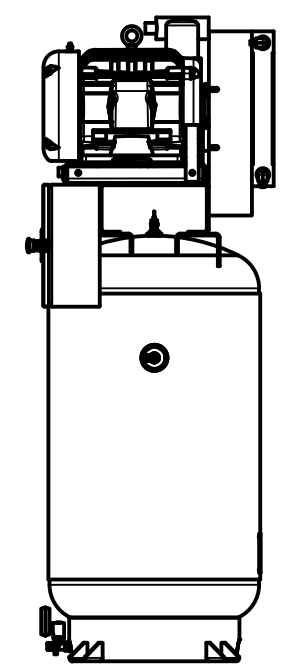

TOP VIEW

FRONT VIEW

SIDE VIEW

PARTS LIST

ITEM	QTY	PART NUMBER	DESCRIPTION
1	1	IAT-T80VRSE	80 GALLON VERT SCREW ELITE
2	1	IAT-RS153E3-WTEMP	10HP 3P RS3 24V SKID ASSEMBLY
3	1	IAT-RSPNL15-25-230HMI	25HP 230/3/60 RS HMI PNL

TANK DISCHARGE
OUTLET SIZE: 3/4"

DETAIL A
SCALE 1:8

PARTS LIST				PARTS LIST				PARTS LIST			
ITEM	QTY	PART NUMBER	DESCRIPTION	ITEM	QTY	PART NUMBER	DESCRIPTION	ITEM	QTY	PART NUMBER	DESCRIPTION
1	1	IAT-TP32BKWR (CURRENT)	32IN TOP PLATE	11	1	IAT-OF1	NK30/31/40, EVO1/2, GCU11 O/F	21	1	IAT-PF1/2" CL	1/2" CLOSE NIPPLE GALV
2	1	IAT-RS3	5-15HP ENCAPSULATED AIREND	12	1	IAT-RS3-IVC-2	RS3 COMPLETE INLET VALVE 24VD	22	2	IAT-BC-2404-08-04	1/4 NPT X 1/2 BC FITTING
3	1	IAT-BG5X18X32X10G-V2	BELT GUARD 11-15HP GAS NEW	13	1	IAT-RS3-ODM-INTAKE	AIR FILTER HOUSING RS3	23	2	IAT-2404-08-08	JIC1/2 STRAIGHT FITTING O-RING
4	1	IAT-R-14366	OIL COOLER 5-10 HP	14	1	IAT-PF1/2X3/8REDUCE	1/2" X 3/8" BK REDUCE	24	2	IAT-RTD-SS-1/2-10	1/2" STAINLESS RTD
5	1	IAT-3-3V6.90	3 GROOVE 6.9 INCH PULLEY SDS	15	1	IAT-PF3/8X3NIPPLE	3/8" X 3 NIPPLE	25	1	IAT-3R3VX500	3VX 3 GROOVE BANDED BELT
6	1	IAT-3-3V365	3 GROOVE 3.65 INCH PULLEY SH	16	1	IAT-716113	3/8" BALL VALVE	26	1	IAT-ST25-200	SAFETY VALVE 200 PSI
7	1	IAT-026034C441	RS FAN 1 3/8 HUB PULLER	17	1	IAT-BPP-MJ2404-08-06	3/8 M BPP X 1/2 M JIC	27	1	IAT-254-324TMP	254-324T MOTOR PLATE
8	2	IAT-2501-08-12-O	3/4 MP X 1/2 M JIC 90 DEG R IN	18	1	IAT-BPP-MP-5404-06-8	3/8 M BPP X 1/2 M JIC	28	1	IAT-EM-15-3-17T	15HP TEFC 1750
9	2	IAT-2404-08-12-O	3/4MP X 1/2 M JIC STRAIGHT OR	19	2	IAT-1/2TEE BKPIPE	1/2" TEE GALV PIPE				
10	1	IAT-SE-1	NK30/31/40/60 SEPARATOR	20	1	IAT-5405-02-04	1/8 X 1/4 ADAPTER				