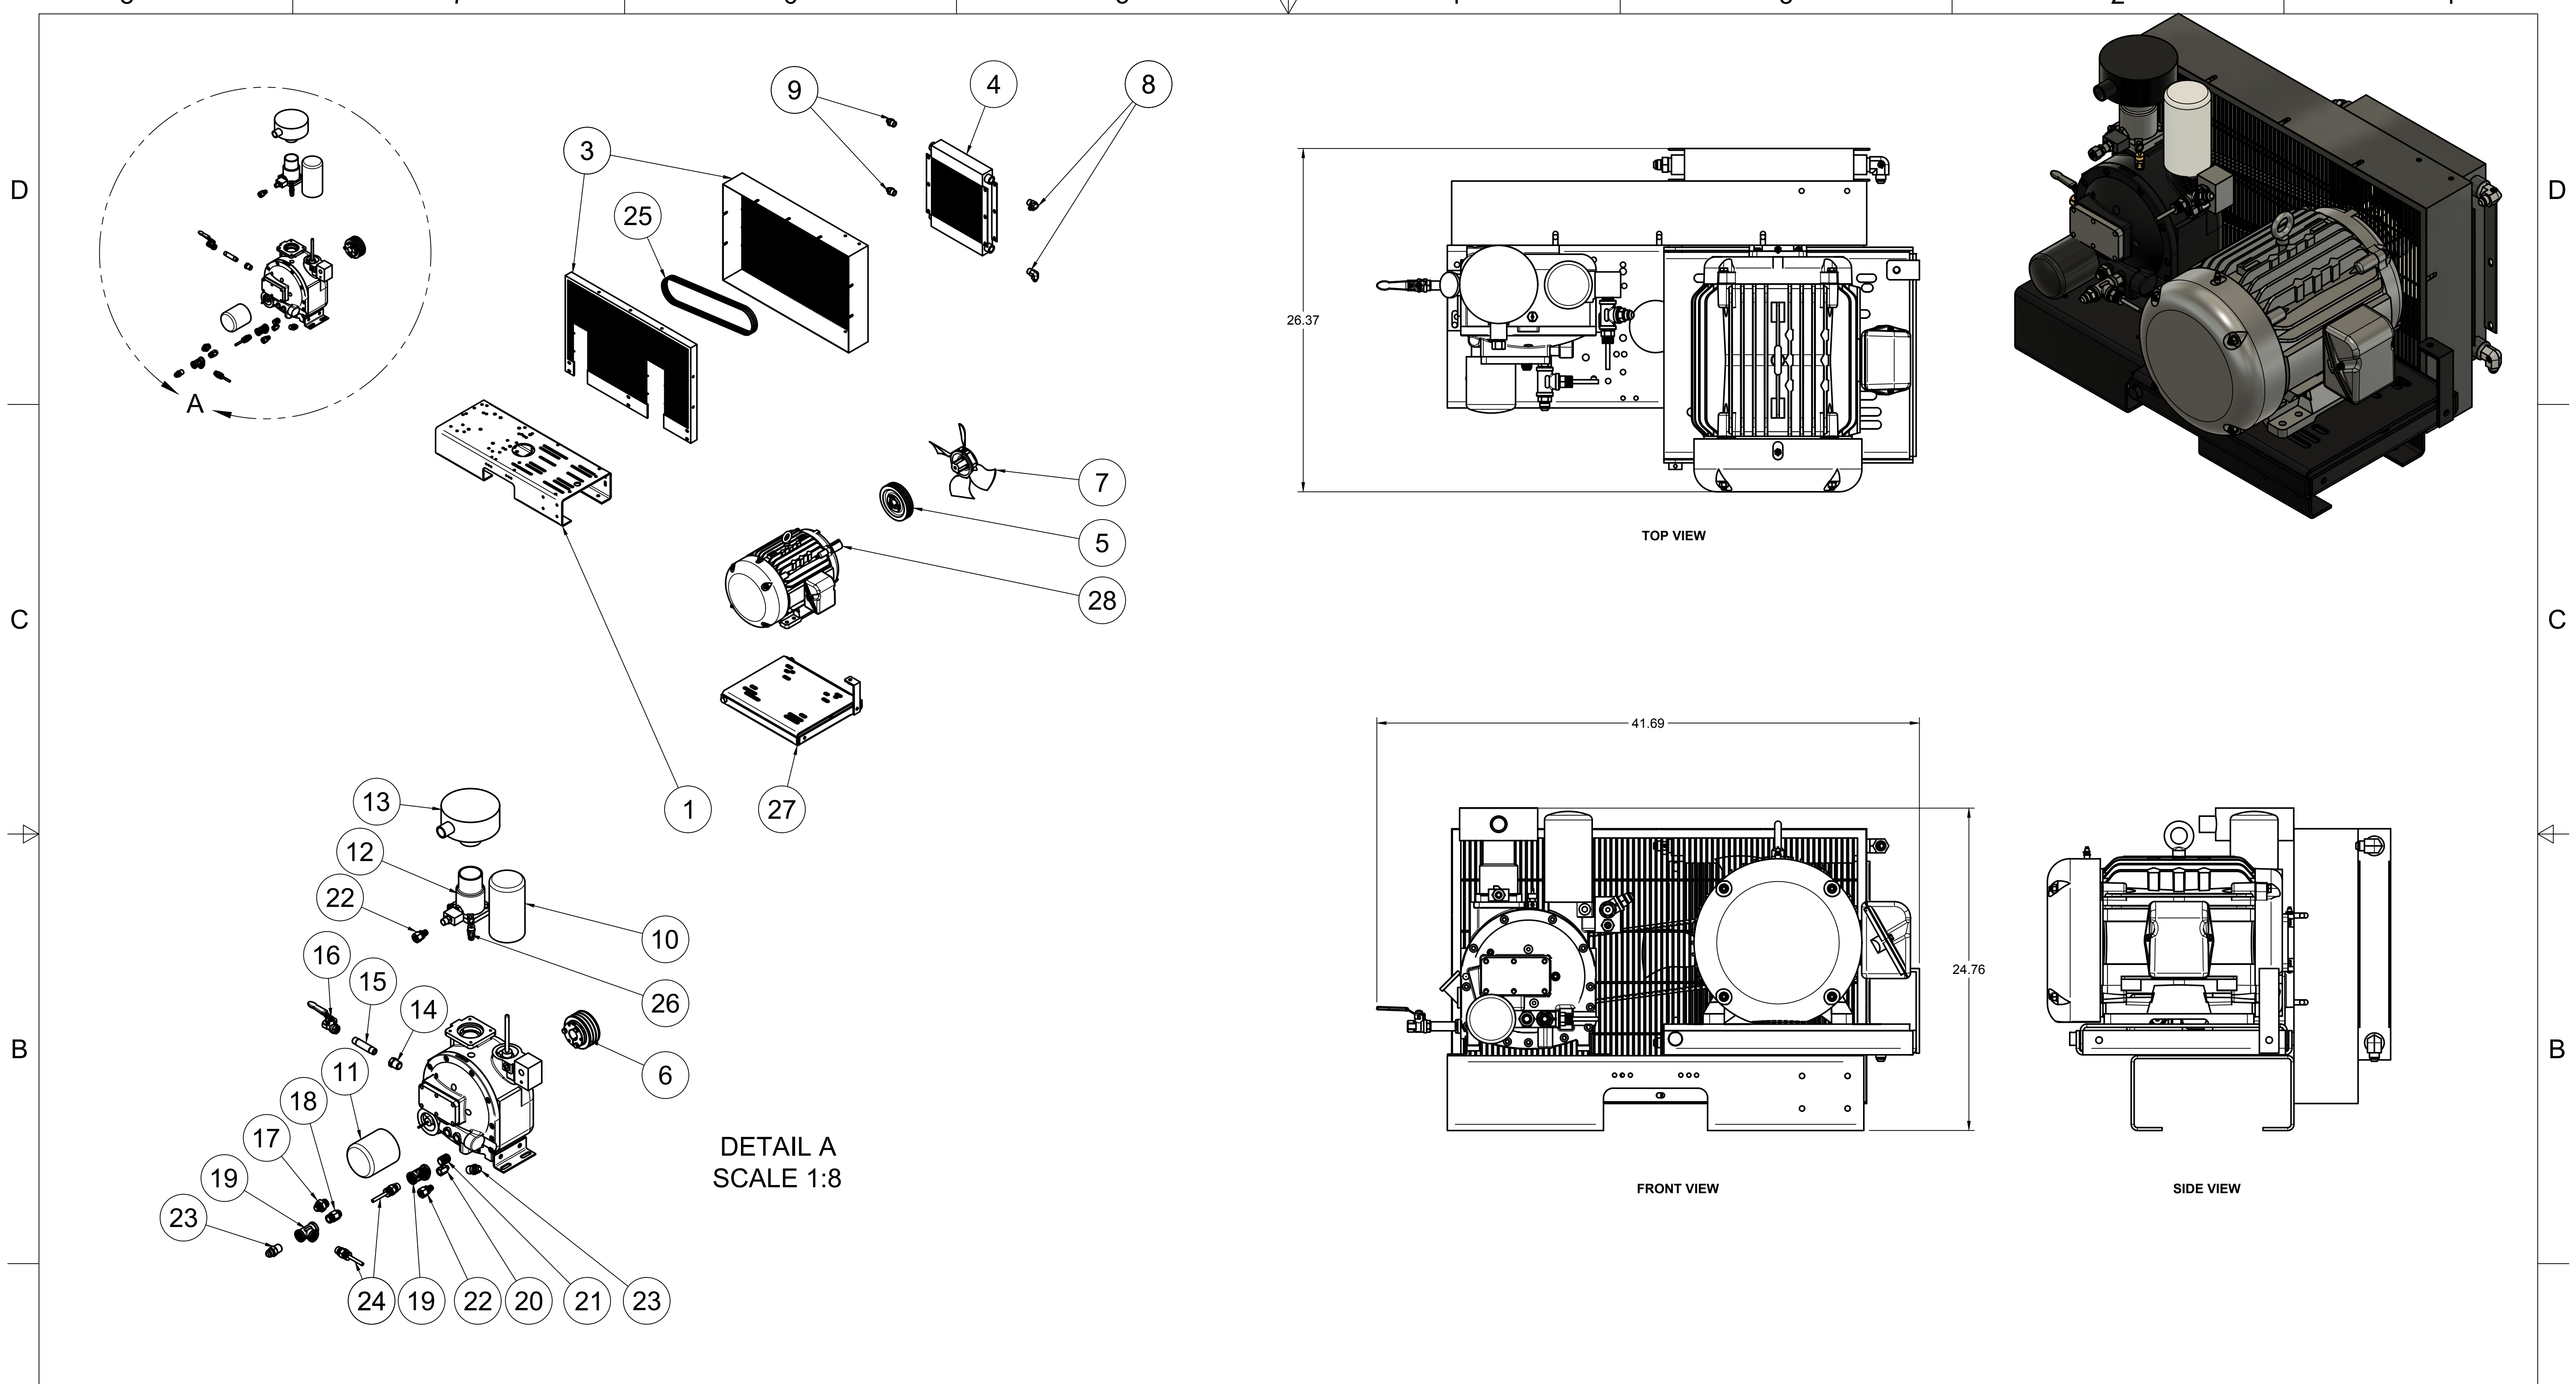

TOP VIEW

FRONT VIEW

SIDE VIEW

PARTS LIST

ITEM	QTY	PART NUMBER	DESCRIPTION
1	1	IAT-T80VRSE	80 GALLON VERT SCREW ELITE
2	1	IAT-RS153E3-WTEMP	10HP 3P RS3 24V SKID ASSEMBLY
3	1	IAT-RSPNL15-25-230HMI	25HP 230/3/60 RS HMI PNL

TANK DISCHARGE
OUTLET SIZE: 3/4"

DETAIL A
SCALE 1:8

PARTS LIST				PARTS LIST				PARTS LIST			
ITEM	QTY	PART NUMBER	DESCRIPTION	ITEM	QTY	PART NUMBER	DESCRIPTION	ITEM	QTY	PART NUMBER	DESCRIPTION
1	1	IAT-TP32BKWR (CURRENT)	32IN TOP PLATE	11	1	IAT-OF1	NK30/31/40, EVO1/2, GCU11 O/F	21	1	IAT-PF1/2" CL	1/2" CLOSE NIPPLE GALV
2	1	IAT-RS3	5-15HP ENCAPSULATED AIREND	12	1	IAT-RS3-IVC-2	RS3 COMPLETE INLET VALVE 24VD	22	2	IAT-BC-2404-08-04	1/4 NPT X 1/2 BC FITTING
3	1	IAT-BG5X18X32X10G-V2	BELT GUARD 11-15HP GAS NEW	13	1	IAT-RS3-ODM-INTAKE	AIR FILTER HOUSING RS3	23	2	IAT-2404-08-08	JIC1/2 STRAIGHT FITTING O-RING
4	1	IAT-R-14366	OIL COOLER 5-10 HP	14	1	IAT-PF1/2X3/8REDUCE	1/2" X 3/8" BK REDUCE	24	2	IAT-RTD-SS-1/2-10	1/2" STAINLESS RTD
5	1	IAT-3-3V6.90	3 GROOVE 6.9 INCH PULLEY SDS	15	1	IAT-PF3/8X3NIPPLE	3/8" X 3 NIPPLE	25	1	IAT-3R3VX500	3VX 3 GROOVE BANDED BELT
6	1	IAT-3-3V365	3 GROOVE 3.65 INCH PULLEY SH	16	1	IAT-716113	3/8" BALL VALVE	26	1	IAT-ST25-200	SAFETY VALVE 200 PSI
7	1	IAT-026034C441	RS FAN 1 3/8 HUB PULLER	17	1	IAT-BPP-MJ2404-08-06	3/8 M BPP X 1/2 M JIC	27	1	IAT-254-324TMP	254-324T MOTOR PLATE
8	2	IAT-2501-08-12-O	3/4 MP X 1/2 M JIC 90 DEG R IN	18	1	IAT-BPP-MP-5404-06-8	3/8 M BPP X 1/2 M JIC	28	1	IAT-EM-15-3-17T	15HP TEFC 1750
9	2	IAT-2404-08-12-O	3/4MP X 1/2 M JIC STRAIGHT OR	19	2	IAT-1/2TEE BKPIPE	1/2" TEE GALV PIPE				
10	1	IAT-SE-1	NK30/31/40/60 SEPARATOR	20	1	IAT-5405-02-04	1/8 X 1/4 ADAPTER				