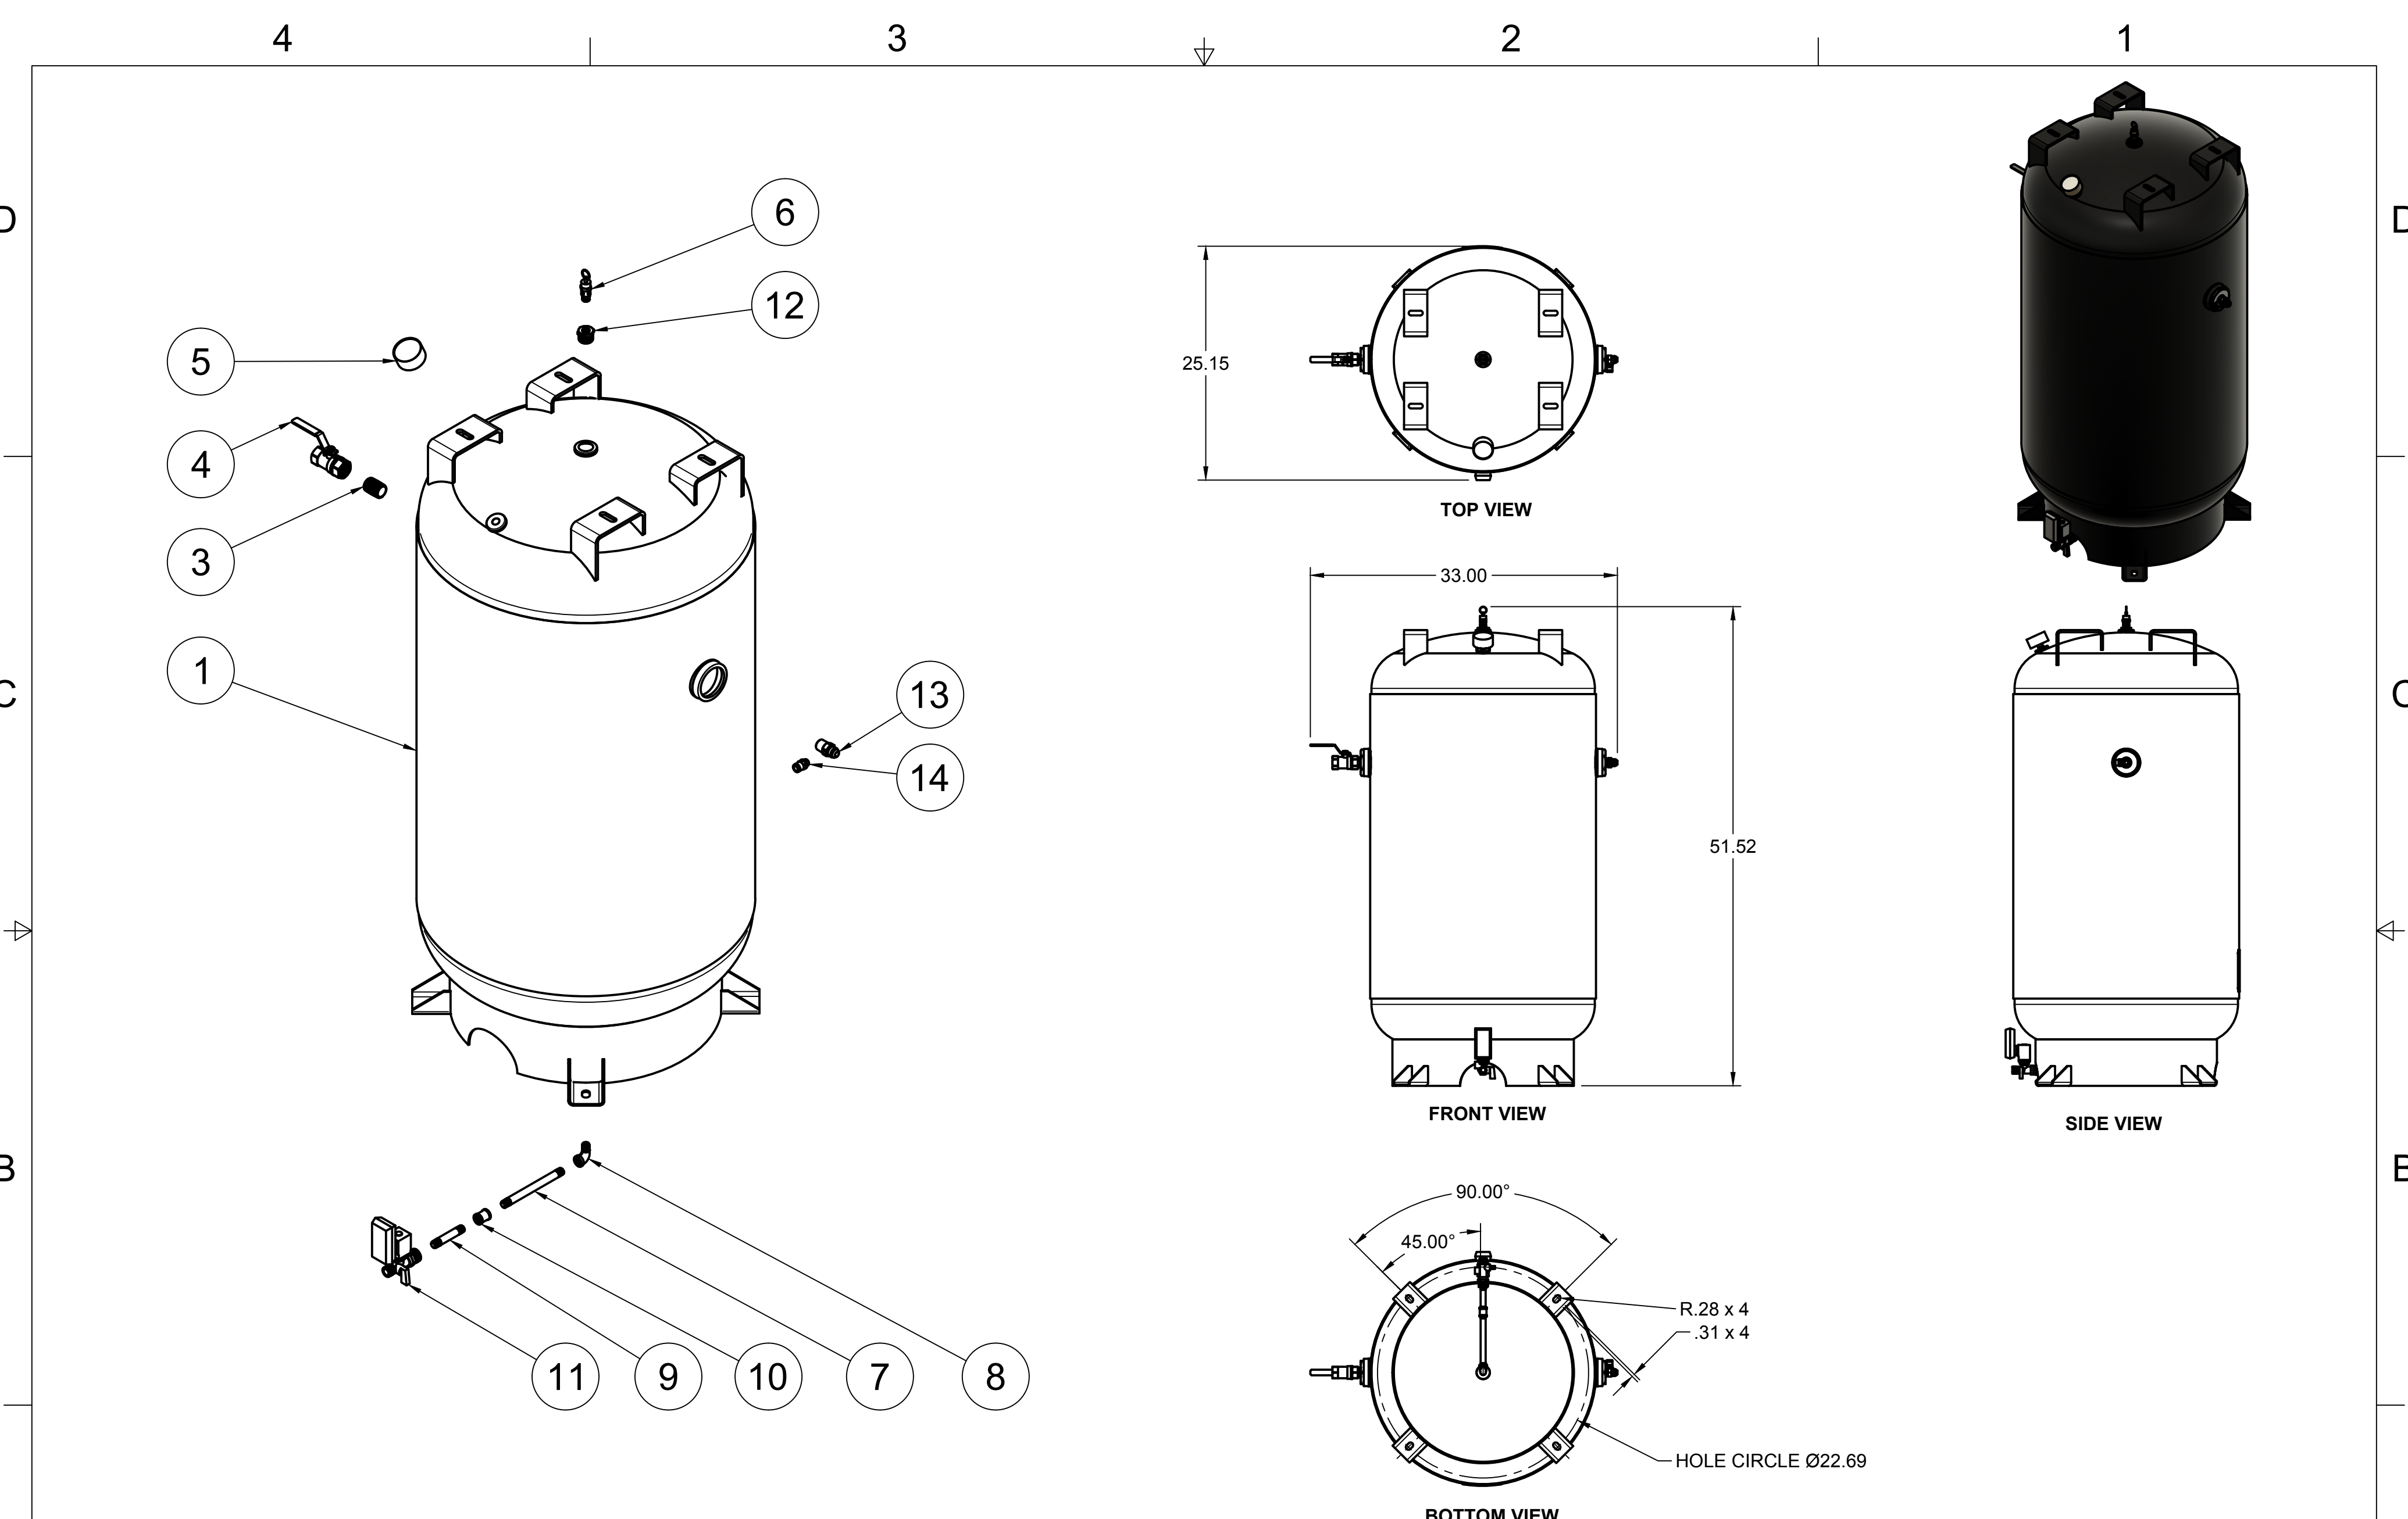

PARTS LIST				PARTS LIST			
ITEM	QTY	PART NUMBER	DESCRIPTION	ITEM	QTY	PART NUMBER	DESCRIPTION
1	1	IAT-80VNTPBKWR	80 GALLON BLACK TANK	9	1	IAT-PF1/4X3NIPPLE	1/4" X 3" NIPPLE
3	1	IAT-PF3/4"CL	3/4" CLOSE NIPPLE BL	10	1	IAT-PF1/4COUPLING	1/4 COUPLING
4	1	IAT-716116	BALL VALVE 3/4	11	1	IAT-ET2523	TIMED AUTO DRAIN
5	1	IAT-PSB20	AIR GAUGE BACK MT 1/4	12	1	IAT-PF3/4X1/4REDUCE	3/4X1/4 REDUCER GAL
6	1	IAT-ST25-200	SAFETY VALVE 200 PSI	13	1	IAT-2404-08-08-H	1/2MP X 1/2M JIC STR WITH 1/4
7	1	IAT-PF1/4X6NIPPLE	1/4" X 6 NIPPLE	14	1	IAT-BPC-2404-06-04	1/4 P X 3/8 COMP PUSH LOK ST
8	1	IAT-PF1/4" STR 90 B	1/4" STREET 90 GALV