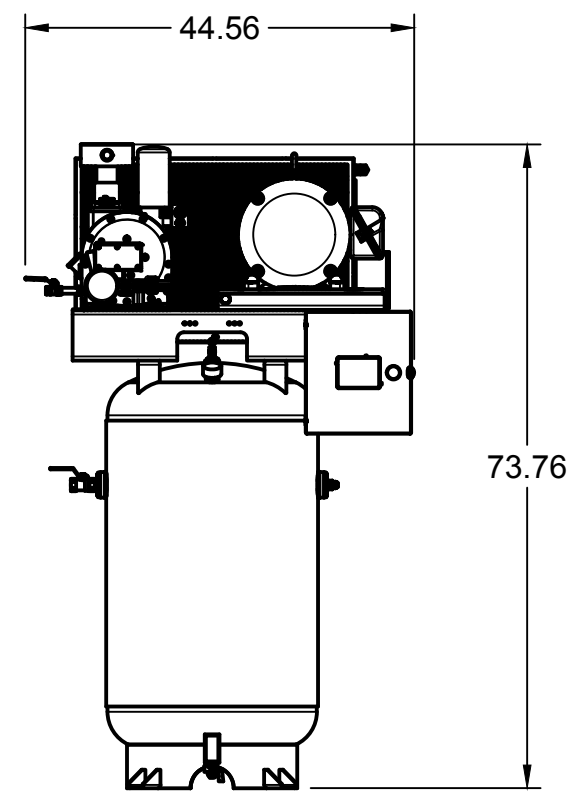

TOP VIEW

FRONT VIEW

SIDE VIEW

PARTS LIST

ITEM	QTY	PART NUMBER	DESCRIPTION
1	1	IAT-T80VRSE	80 GALLON VERT SCREW ELITE
2	1	IAT-RS153E3-WTEMP	10HP 3P RS3 24V SKID ASSEMBLY
3	1	IAT-RSPNL15-25-230HMI	25HP 230/3/60 RS HMI PNL

TANK DISCHARGE
OUTLET SIZE: 3/4"

DETAIL A
SCALE 1:8

PARTS LIST				PARTS LIST				PARTS LIST			
ITEM	QTY	PART NUMBER	DESCRIPTION	ITEM	QTY	PART NUMBER	DESCRIPTION	ITEM	QTY	PART NUMBER	DESCRIPTION
1	1	IAT-TP32BKWR (CURRENT)	32IN TOP PLATE	11	1	IAT-OF1	NK30/31/40, EVO1/2, GCU11 O/F	21	1	IAT-PF1/2" CL	1/2" CLOSE NIPPLE GALV
2	1	IAT-RS3	5-15HP ENCAPSULATED AIREND	12	1	IAT-RS3-IVC-2	RS3 COMPLETE INLET VALVE 24VD	22	2	IAT-BC-2404-08-04	1/4 NPT X 1/2 BC FITTING
3	1	IAT-BG5X18X32X10G-V2	BELT GUARD 11-15HP GAS NEW	13	1	IAT-RS3-ODM-INTAKE	AIR FILTER HOUSING RS3	23	2	IAT-2404-08-08	JIC1/2 STRAIGHT FITTING O-RING
4	1	IAT-R-14366	OIL COOLER 5-10 HP	14	1	IAT-PF1/2X3/8REDUCE	1/2" X 3/8" BK REDUCE	24	2	IAT-RTD-SS-1/2-10	1/2" STAINLESS RTD
5	1	IAT-3-3V6.90	3 GROOVE 6.9 INCH PULLEY SDS	15	1	IAT-PF3/8X3NIPPLE	3/8" X 3 NIPPLE	25	1	IAT-3R3VX500	3VX 3 GROOVE BANDED BELT
6	1	IAT-3-3V365	3 GROOVE 3.65 INCH PULLEY SH	16	1	IAT-716113	3/8" BALL VALVE	26	1	IAT-ST25-200	SAFETY VALVE 200 PSI
7	1	IAT-026034C441	RS FAN 1 3/8 HUB PULLER	17	1	IAT-BPP-MJ2404-08-06	3/8 M BPP X 1/2 M JIC	27	1	IAT-254-324TMP	254-324T MOTOR PLATE
8	2	IAT-2501-08-12-O	3/4 MP X 1/2 M JIC 90 DEG R IN	18	1	IAT-BPP-MP-5404-06-8	3/8 M BPP X 1/2 M JIC	28	1	IAT-EM-15-3-17T	15HP TEFC 1750
9	2	IAT-2404-08-12-O	3/4MP X 1/2 M JIC STRAIGHT OR	19	2	IAT-1/2TEE BKPIPE	1/2" TEE GALV PIPE				
10	1	IAT-SE-1	NK30/31/40/60 SEPARATOR	20	1	IAT-5405-02-04	1/8 X 1/4 ADAPTER				