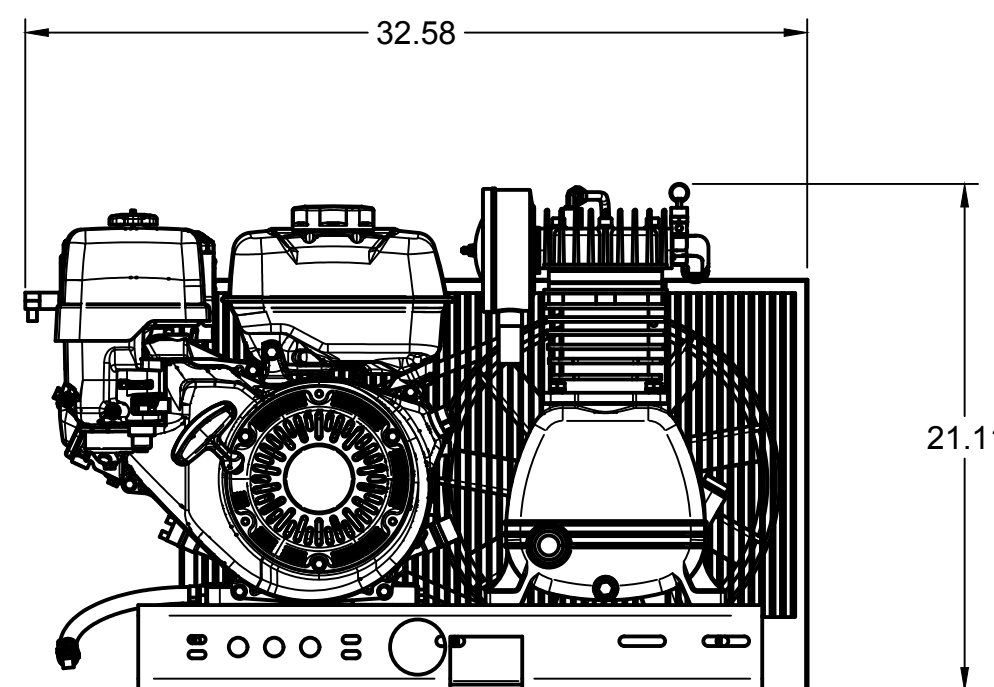

TOP VIEW

FRONT VIEW

SIDE VIEW

PARTS LIST

ITEM	QTY	PART NUMBER	DESCRIPTION
1	1	IAT-T10HPG	10 G GAS PORT TANK ASMBLY
2	1	IAT-P82	8HP LH3 BASIC BASE MOUNT
3	1	IAT-PC-REG-ASSEMBLY	PORTABLE REGULATOR ASSEMBLY

**TANK DISCHARGE
OUTLET SIZE: 3/4"**

B

B

A

A

TOP VIEW

FRONT VIEW

SIDE VIEW

PARTS LIST

ITEM	QTY	PART NUMBER	DESCRIPTION
1	1	IAT-TP26BKWR (CURRENT)	26IN TOP PLATE
2	1	IAT-LH3	3-5HP 2 CYLINDER SINGLE PHASE
3	1	IAT-BG26X4X17-G	BELT GUARD #15
4	1	IAT-OIL-DRAIN	OIL DRAIN
5	1	IAT-BK40H	PULLEY
6	1	IAT-B54	BELT
7	1	IAT-2404-08-12-H	3/4MP X 1/2 M JIC STRAIGHT OR
8	1	IAT-ST25-150	SAFETY VALVE
9	1	IAT-TCSP-H-5565-B	5.5 HP HONDA THROTTLE CONTRO
10	1	IAT-1/8X1X12	STRAP BELT GUARD
11	1	IAT-GX270UTQAE2	9 HP ELECTRIC START HORZ

4

3

2

1

TOP VIEW

FRONT VIEW

SIDE VIEW

PARTS LIST