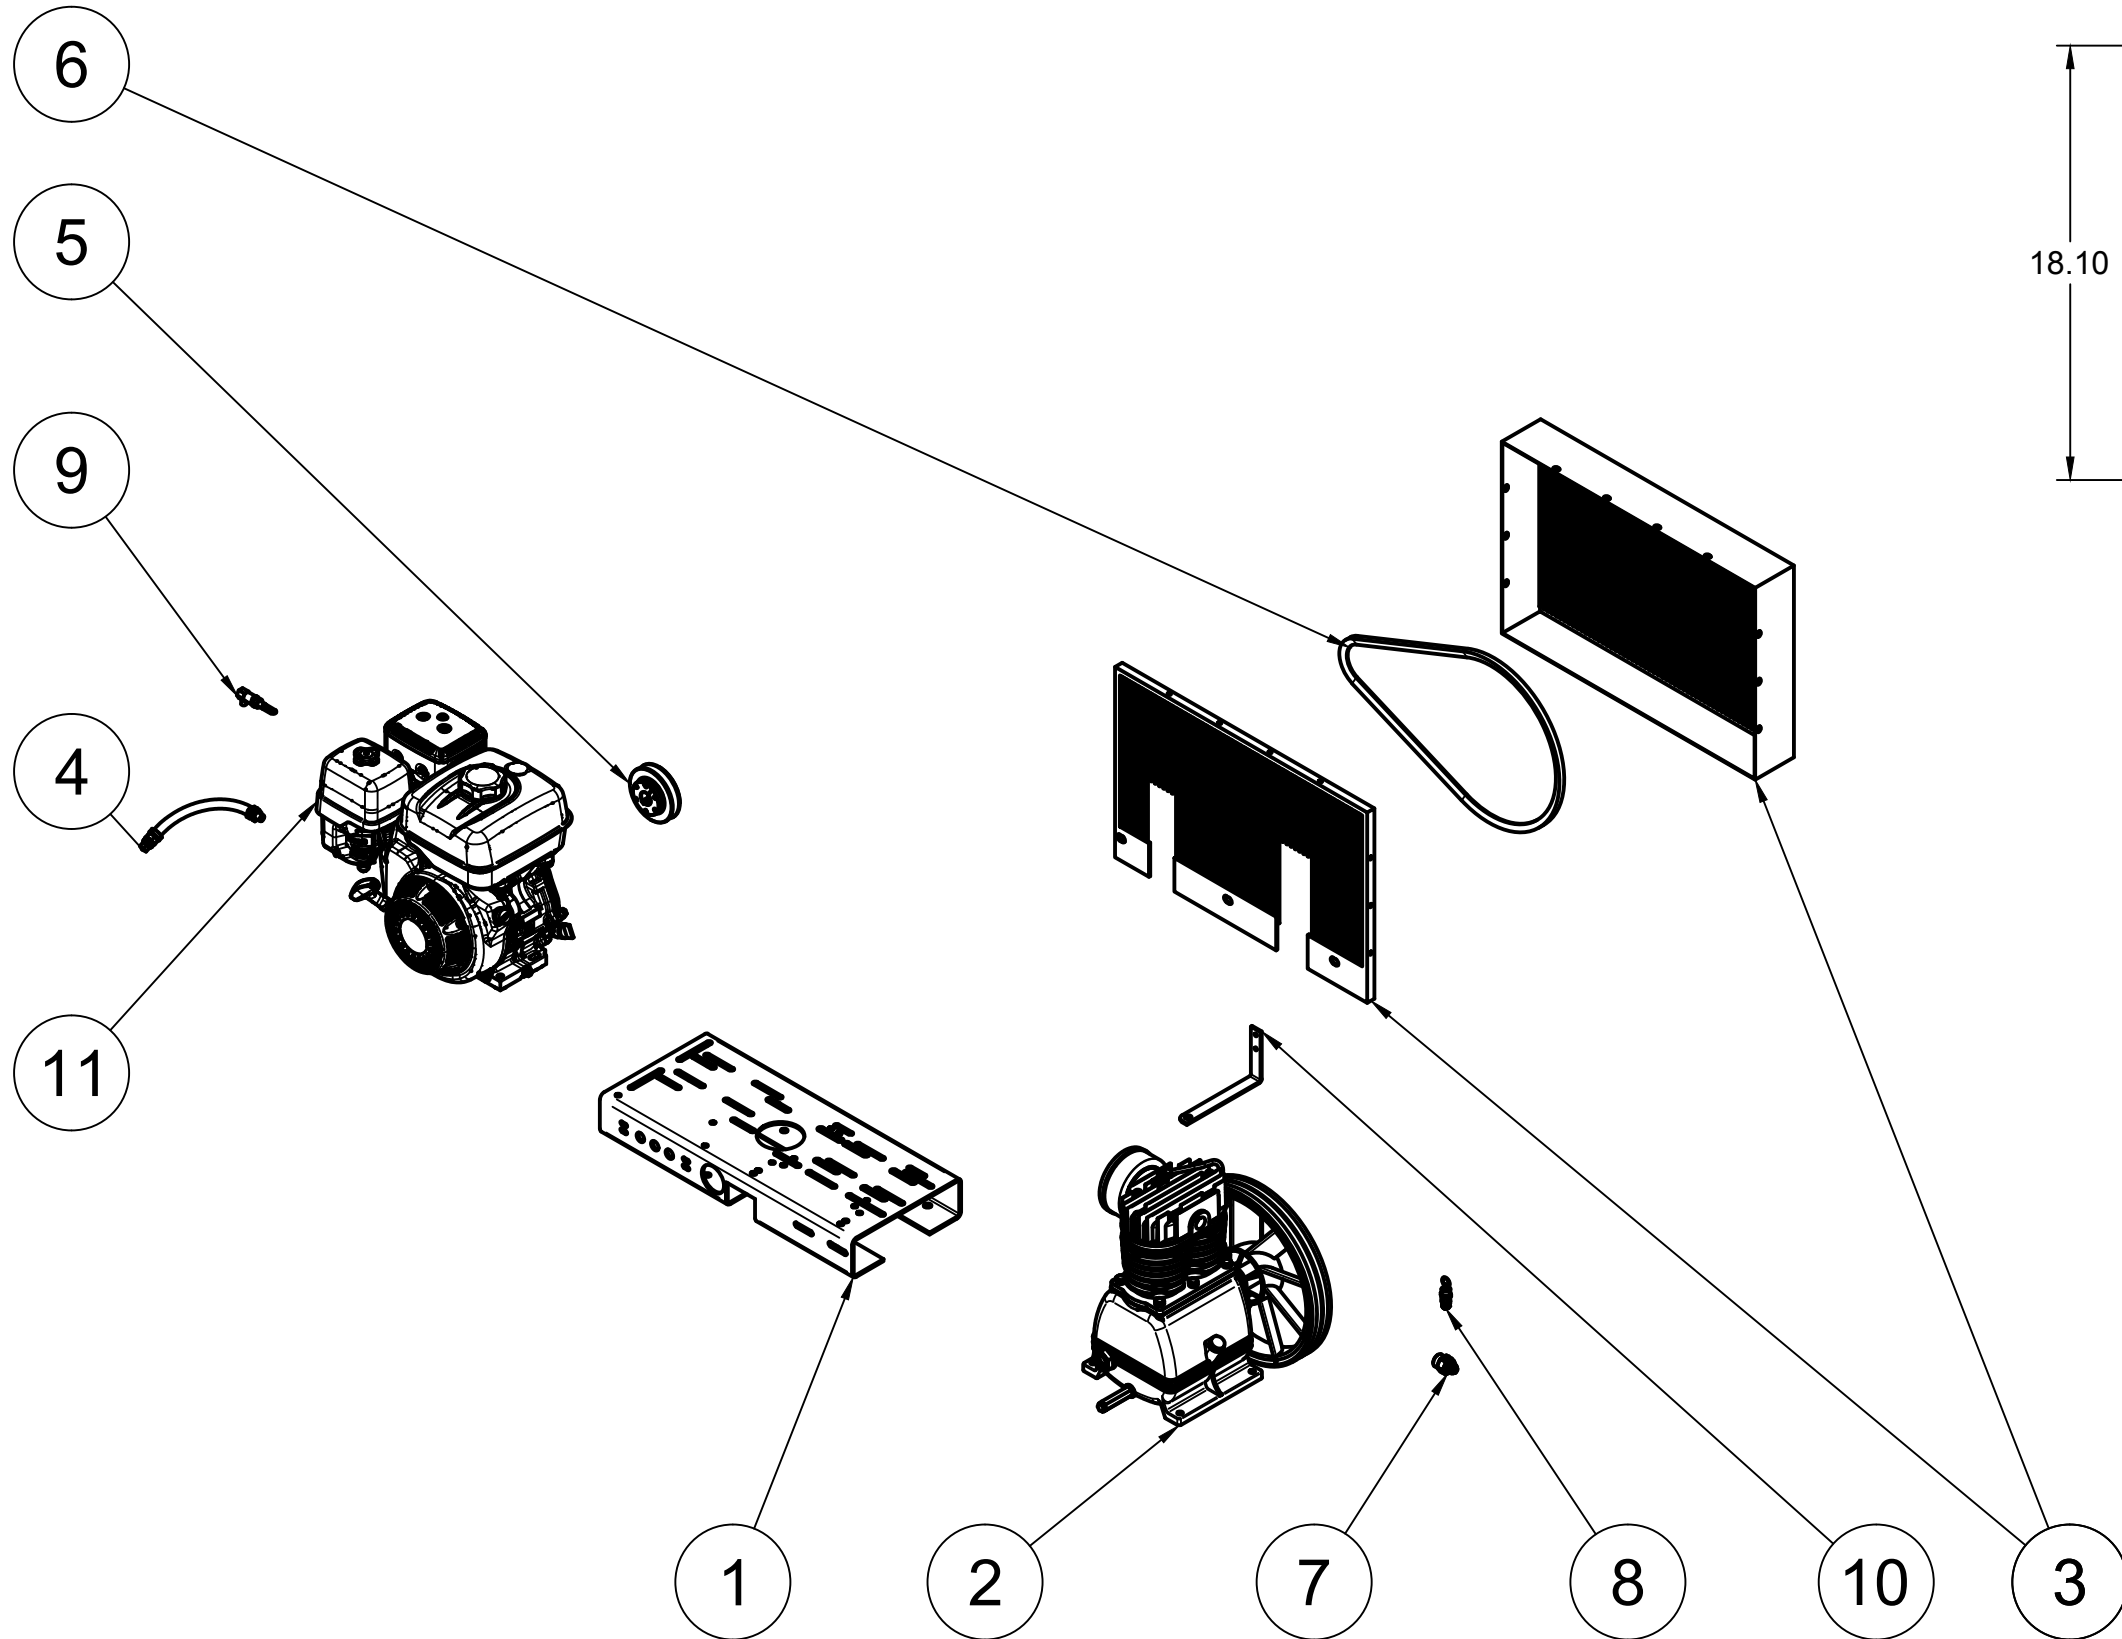

TOP VIEW

FRONT VIEW

SIDE VIEW

PARTS LIST

ITEM	QTY	PART NUMBER	DESCRIPTION
1	1	IAT-T10HPG	10 G GAS PORT TANK ASMBLY
2	1	IAT-P82	8HP LH3 BASIC BASE MOUNT
3	1	IAT-PC-REG-ASSEMBLY	PORTABLE REGULATOR ASSEMBLY

**TANK DISCHARGE
OUTLET SIZE: 3/4"**

B

B

A

A

TOP VIEW

FRONT VIEW

SIDE VIEW

PARTS LIST

ITEM	QTY	PART NUMBER	DESCRIPTION
1	1	IAT-TP26BKWR (CURRENT)	26IN TOP PLATE
2	1	IAT-LH3	3-5HP 2 CYLINDER SINGLE PHASE
3	1	IAT-BG26X4X17-G	BELT GUARD #15
4	1	IAT-OIL-DRAIN	OIL DRAIN
5	1	IAT-BK40H	PULLEY
6	1	IAT-B54	BELT
7	1	IAT-2404-08-12-H	3/4MP X 1/2 M JIC STRAIGHT OR
8	1	IAT-ST25-150	SAFETY VALVE
9	1	IAT-TCSP-H-5565-B	5.5 HP HONDA THROTTLE CONTRO
10	1	IAT-1/8X1X12	STRAP BELT GUARD
11	1	IAT-GX270UTQAE2	9 HP ELECTRIC START HORZ

PARTS LIST				PARTS LIST			
ITEM	QTY	PART NUMBER	DESCRIPTION	ITEM	QTY	PART NUMBER	DESCRIPTION
1	1	IAT-10HNTP-200	10 GALLON TWIN TANK	9	1	IAT-PC-21101011.2	WHEEL FOR PC 12" X 4.56"
2	1	IAT-PC-21101014	SHAFT BRACKET FOR 10 GAL TWI	10	1	IAT-NG-49-95-125	PILOT VALVE 95-125 1/2" JIC
3	1	IAT-PF3/4PLUG	3/4" PLUG	11	4	IAT-3X1.8X.7D	RUBBER PAD FOR TOP PLATES
4	1	IAT-ST25-200	SAFETY VALVE 200 PSI	12	1	IAT-2501-08-12-O	3/4 MP X 1/2 M JIC 90 DEG R IN
5	1	IAT-PSB20	AIR GAUGE BACK MT 1/4	13	1	IAT-PF3/4X1/4REDUCE	3/4X1/4 REDUCER GAL
6	1	IAT-BPC-2501-04-02	1/8 P X 1/4 COMP PUSH LOK 90	14	2	IAT-PC-21101001	RUBBER GRIP FOR 10 GAL TWIN
7	2	IAT-BDC604-04	1/4 PIPE DRAIN COCK	15	2	IAT-HANDLE-10-GAL	HANDLE-10 GAL TWIN (2 HOLE)
8	4	IAT-PC-21101009	RUBBER PAD FOR PC				