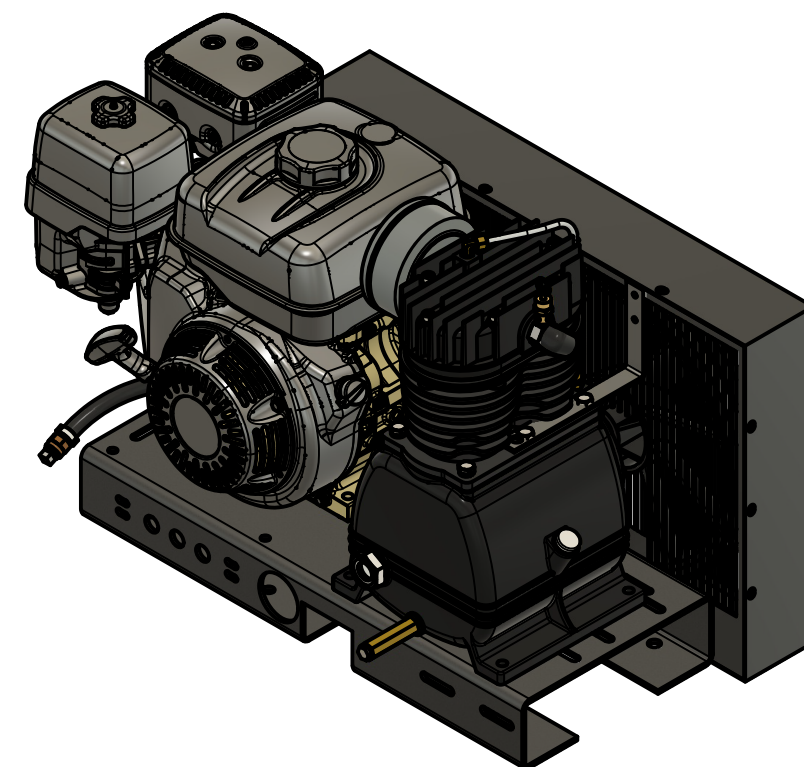

TOP VIEW

FRONT VIEW

SIDE VIEW

PARTS LIST

ITEM	QTY	PART NUMBER	DESCRIPTION
1	1	IAT-T10HPG	10 G GAS PORT TANK ASMBLY
2	1	IAT-P82	8HP LH3 BASIC BASE MOUNT
3	1	IAT-PC-REG-ASSEMBLY	PORTABLE REGULATOR ASSEMBLY

**TANK DISCHARGE
OUTLET SIZE: 3/4"**

B

B

A

A

TOP VIEW

FRONT VIEW

SIDE VIEW

PARTS LIST

ITEM	QTY	PART NUMBER	DESCRIPTION
1	1	IAT-TP26BKWR (CURRENT)	26IN TOP PLATE
2	1	IAT-LH3	3-5HP 2 CYLINDER SINGLE PHASE
3	1	IAT-BG26X4X17-G	BELT GUARD #15
4	1	IAT-OIL-DRAIN	OIL DRAIN
5	1	IAT-BK40H	PULLEY
6	1	IAT-B54	BELT
7	1	IAT-2404-08-12-H	3/4MP X 1/2 M JIC STRAIGHT OR
8	1	IAT-ST25-150	SAFETY VALVE
9	1	IAT-TCSP-H-5565-B	5.5 HP HONDA THROTTLE CONTRO
10	1	IAT-1/8X1X12	STRAP BELT GUARD
11	1	IAT-GX270UTQAE2	9 HP ELECTRIC START HORZ

4

3

2

1

TOP VIEW

FRONT VIEW

SIDE VIEW

PARTS LIST