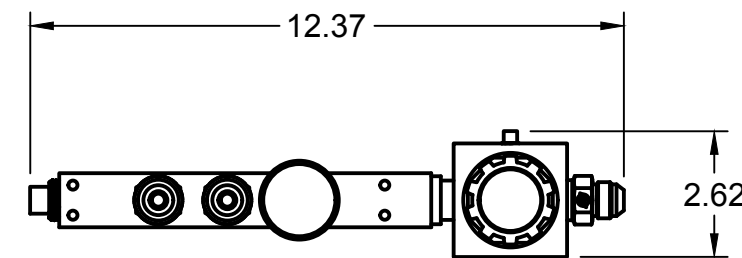

ITEM	QTY	PART NUMBER	DESCRIPTION
1	1	IAT-TP26BKWR (CURRENT)	26IN TOP PLATE
2	1	IAT-LH3	3-5HP 2 CYLINDER SINGLE PHASE
3	1	IAT-BG26X4X17-G	BELT GUARD #15
4	1	IAT-OIL-DRAIN	OIL DRAIN
5	1	IAT-BK40H	PULLEY
6	1	IAT-B54	BELT
7	1	IAT-2404-08-12-H	3/4MP X 1/2 M JIC STRAIGHT OR
8	1	IAT-ST25-150	SAFETY VALVE
9	1	IAT-TCSP-H-5565-B	5.5 HP HONDA THROTTLE CONTRO
10	1	IAT-1/8X1X12	STRAP BELT GUARD
11	1	IAT-GX270UTQAE2	9 HP ELECTRIC START HORZ

4

3

2

1

TOP VIEW

FRONT VIEW

SIDE VIEW

PARTS LIST

ITEM	QTY	PART NUMBER	DESCRIPTION
1	1	IAT-REG-MAN	REGULATOR MANIFOLD
2	2	IAT-714	QUICK COUPLER M STYLE MALE
3	1	IAT-PSB16-A	AIR GAUGE BACK MT 1/8
4	1	IAT-R354-MW	1/2 REGULATOR
5	1	IAT-PF1/2" BLK PL	1/2" BLACK PLUG
6	1	IAT-2404-08-08-O	JIC1/2 STRAIGHT FITTING O-RING
7	1	IAT-109-2	1/8 BRASS PLUG