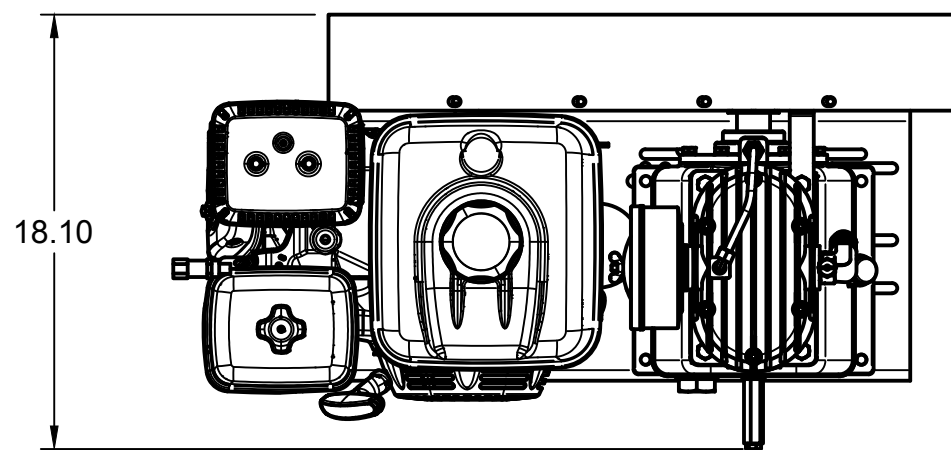

TOP VIEW

FRONT VIEW

SIDE VIEW

PARTS LIST

ITEM	QTY	PART NUMBER	DESCRIPTION
1	1	IAT-T10HPG	10 G GAS PORT TANK ASMBLY
2	1	IAT-P82	8HP LH3 BASIC BASE MOUNT
3	1	IAT-PC-REG-ASSEMBLY	PORTABLE REGULATOR ASSEMBLY

**TANK DISCHARGE
OUTLET SIZE: 3/4"**

B

B

A

A

TOP VIEW

FRONT VIEW

SIDE VIEW

PARTS LIST

ITEM	QTY	PART NUMBER	DESCRIPTION
1	1	IAT-TP26BKWR (CURRENT)	26IN TOP PLATE
2	1	IAT-LH3	3-5HP 2 CYLINDER SINGLE PHASE
3	1	IAT-BG26X4X17-G	BELT GUARD #15
4	1	IAT-OIL-DRAIN	OIL DRAIN
5	1	IAT-BK40H	PULLEY
6	1	IAT-B54	BELT
7	1	IAT-2404-08-12-H	3/4MP X 1/2 M JIC STRAIGHT OR
8	1	IAT-ST25-150	SAFETY VALVE
9	1	IAT-TCSP-H-5565-B	5.5 HP HONDA THROTTLE CONTRO
10	1	IAT-1/8X1X12	STRAP BELT GUARD
11	1	IAT-GX270UTQAE2	9 HP ELECTRIC START HORZ