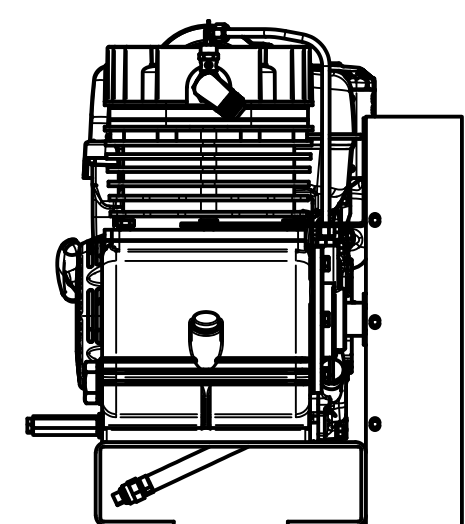

TOP VIEW

FRONT VIEW

SIDE VIEW

PARTS LIST

ITEM	QTY	PART NUMBER	DESCRIPTION
1	1	IAT-T10HPG	10 G GAS PORT TANK ASMBLY
2	1	IAT-P82	8HP LH3 BASIC BASE MOUNT
3	1	IAT-PC-REG-ASSEMBLY	PORTABLE REGULATOR ASSEMBLY

**TANK DISCHARGE
OUTLET SIZE: 3/4"**

B

B

A

A

TOP VIEW

FRONT VIEW

SIDE VIEW

PARTS LIST

ITEM	QTY	PART NUMBER	DESCRIPTION
1	1	IAT-TP26BKWR (CURRENT)	26IN TOP PLATE
2	1	IAT-LH3	3-5HP 2 CYLINDER SINGLE PHASE
3	1	IAT-BG26X4X17-G	BELT GUARD #15
4	1	IAT-OIL-DRAIN	OIL DRAIN
5	1	IAT-BK40H	PULLEY
6	1	IAT-B54	BELT
7	1	IAT-2404-08-12-H	3/4MP X 1/2 M JIC STRAIGHT OR
8	1	IAT-ST25-150	SAFETY VALVE
9	1	IAT-TCSP-H-5565-B	5.5 HP HONDA THROTTLE CONTRO
10	1	IAT-1/8X1X12	STRAP BELT GUARD
11	1	IAT-GX270UTQAE2	9 HP ELECTRIC START HORZ

4

3

2

1

TOP VIEW

FRONT VIEW

SIDE VIEW

PARTS LIST