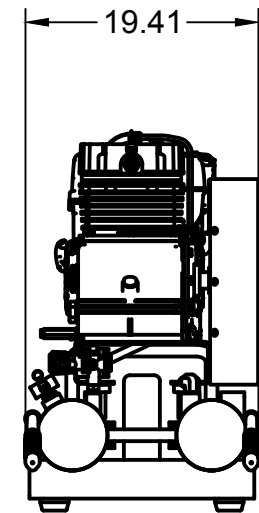

TOP VIEW

FRONT VIEW

SIDE VIEW

PARTS LIST

ITEM	QTY	PART NUMBER	DESCRIPTION
1	1	IAT-T10HPG	10 G GAS PORT TANK ASMBLY
2	1	IAT-P82	8HP LH3 BASIC BASE MOUNT
3	1	IAT-PC-REG-ASSEMBLY	PORTABLE REGULATOR ASSEMBLY

**TANK DISCHARGE
OUTLET SIZE: 3/4"**

B

B

A

A

TOP VIEW

FRONT VIEW

SIDE VIEW

PARTS LIST

ITEM	QTY	PART NUMBER	DESCRIPTION
1	1	IAT-TP26BKWR (CURRENT)	26IN TOP PLATE
2	1	IAT-LH3	3-5HP 2 CYLINDER SINGLE PHASE
3	1	IAT-BG26X4X17-G	BELT GUARD #15
4	1	IAT-OIL-DRAIN	OIL DRAIN
5	1	IAT-BK40H	PULLEY
6	1	IAT-B54	BELT
7	1	IAT-2404-08-12-H	3/4MP X 1/2 M JIC STRAIGHT OR
8	1	IAT-ST25-150	SAFETY VALVE
9	1	IAT-TCSP-H-5565-B	5.5 HP HONDA THROTTLE CONTRO
10	1	IAT-1/8X1X12	STRAP BELT GUARD
11	1	IAT-GX270UTQAE2	9 HP ELECTRIC START HORZ

4

3

2

1

TOP VIEW

FRONT VIEW

SIDE VIEW

PARTS LIST