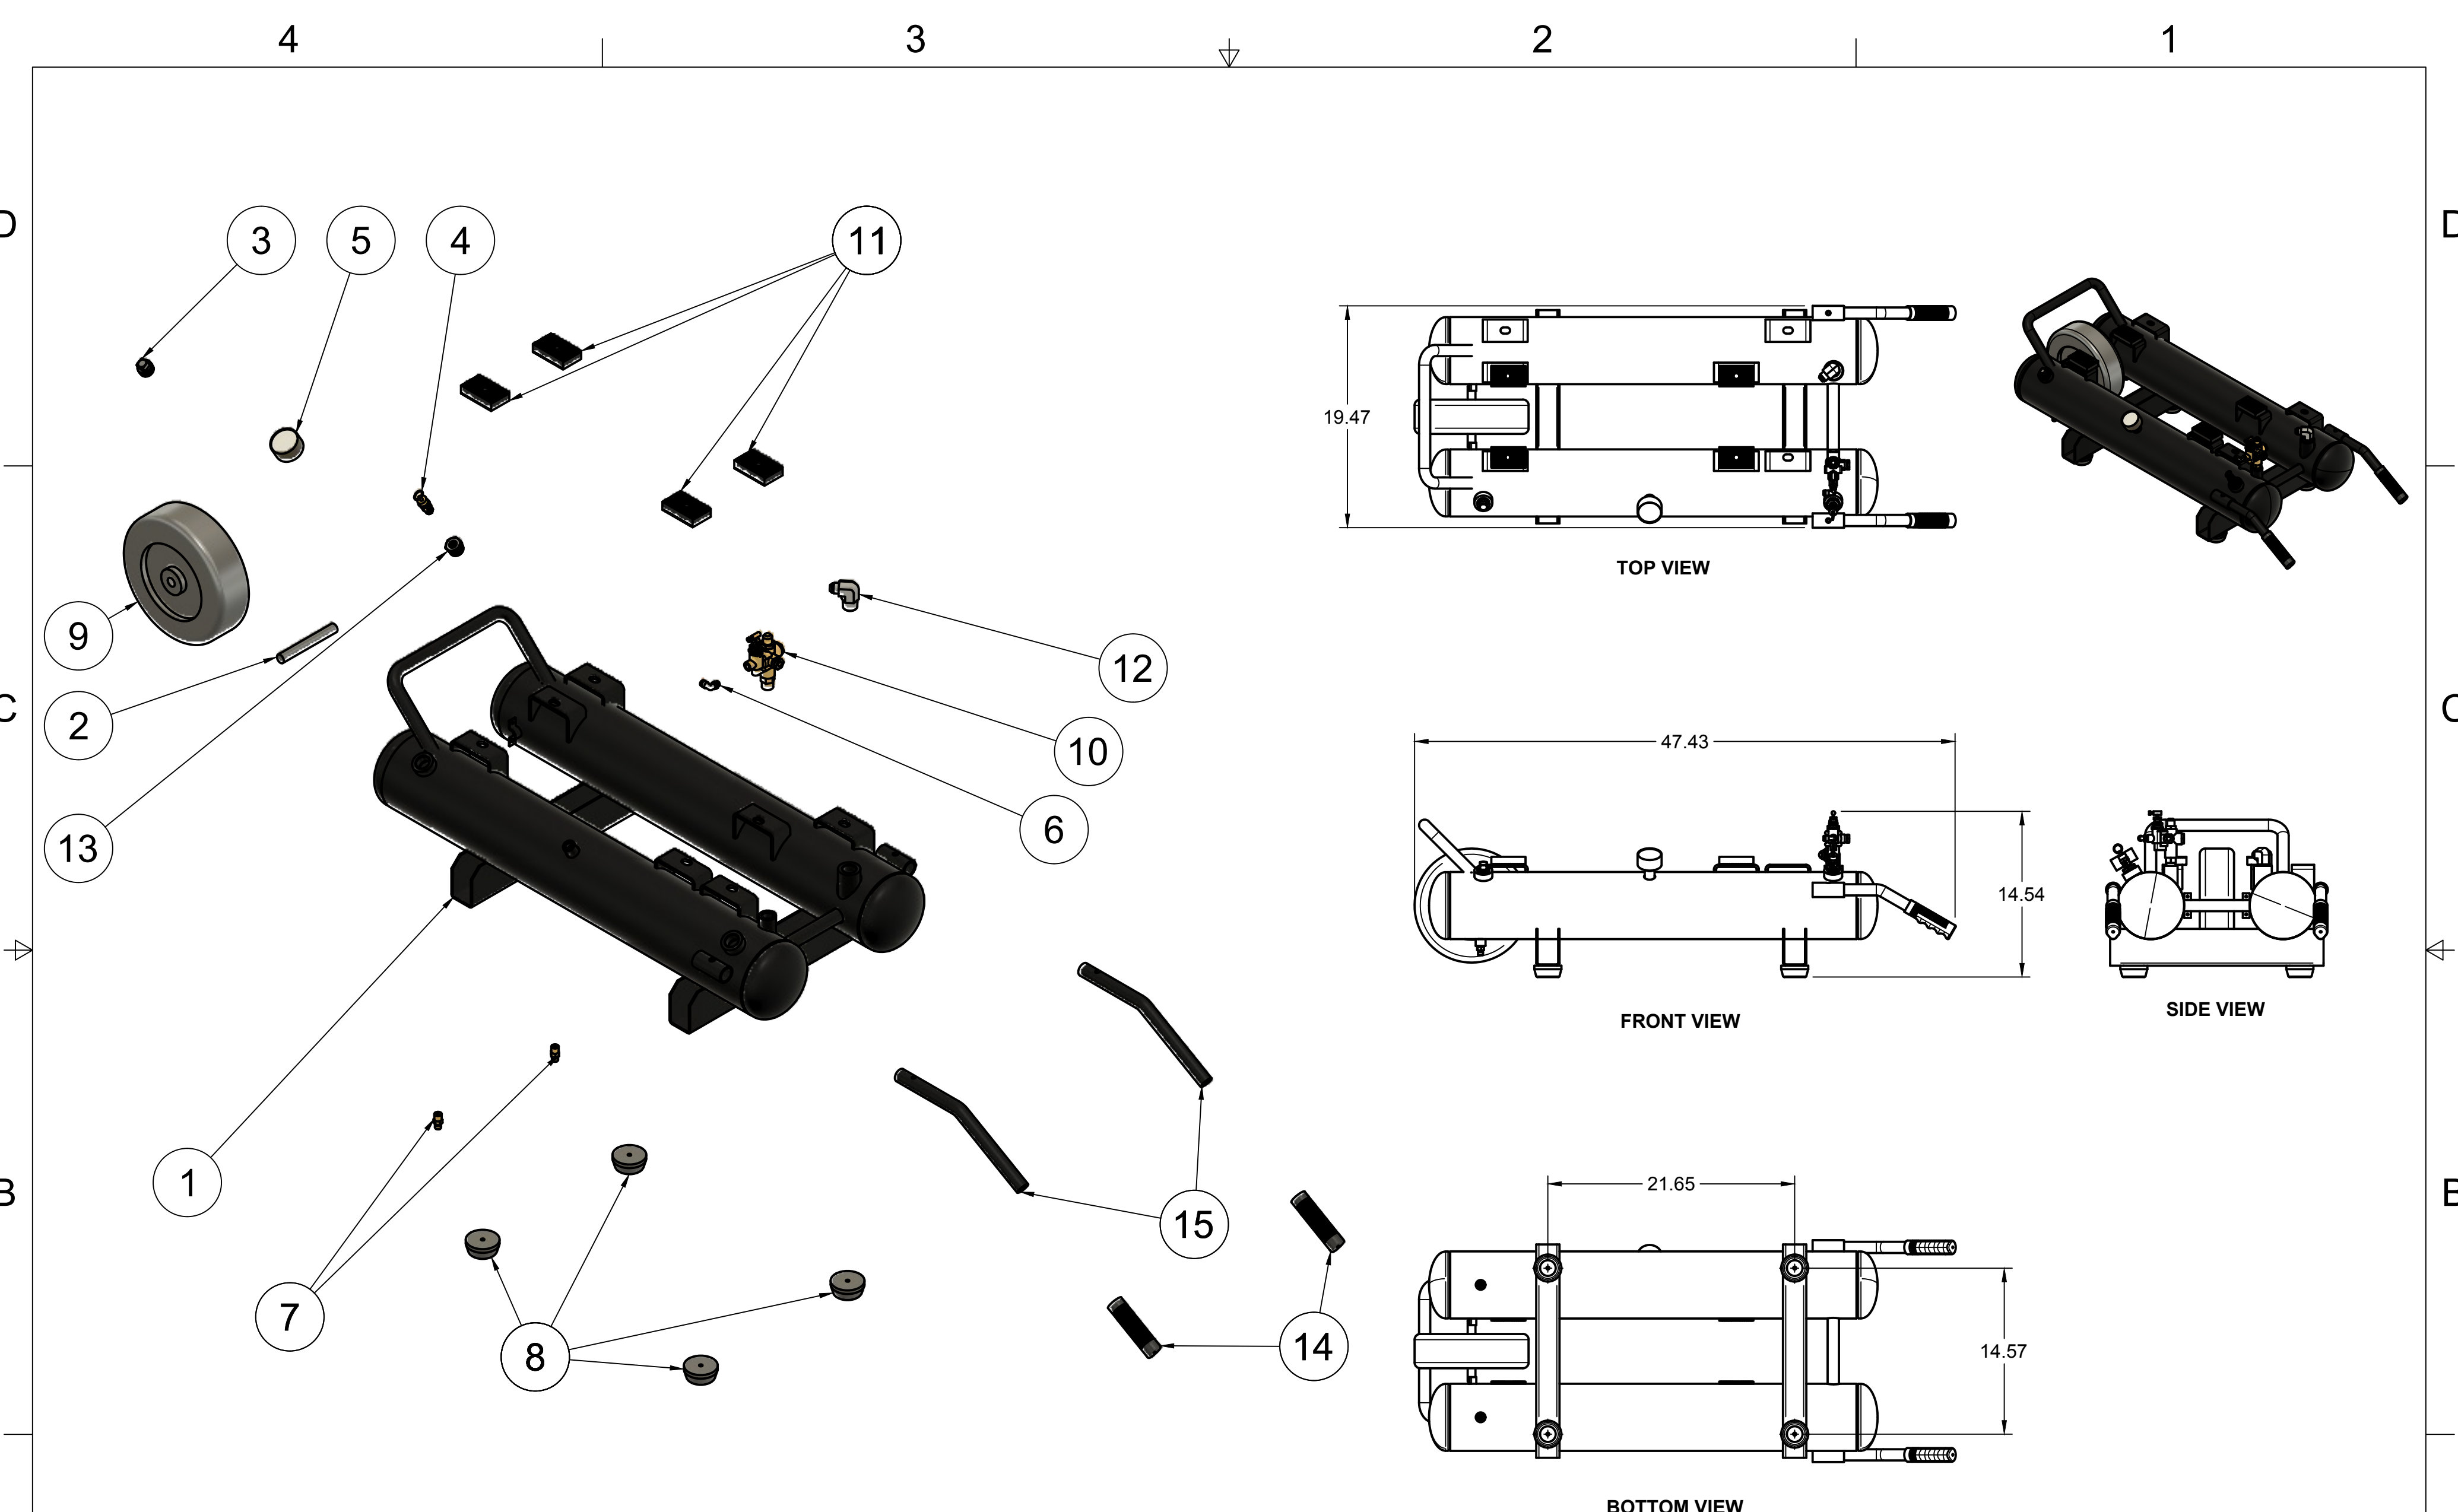

ITEM	QTY	PART NUMBER	DESCRIPTION
1	1	IAT-TP26BKWR (CURRENT)	26IN TOP PLATE
2	1	IAT-LH3	3-5HP 2 CYLINDER SINGLE PHASE
3	1	IAT-BG26X4X17-G	BELT GUARD #15
4	1	IAT-OIL-DRAIN	OIL DRAIN
5	1	IAT-BK40H	PULLEY
6	1	IAT-B54	BELT
7	1	IAT-2404-08-12-H	3/4MP X 1/2 M JIC STRAIGHT OR
8	1	IAT-ST25-150	SAFETY VALVE
9	1	IAT-TCSP-H-5565-B	5.5 HP HONDA THROTTLE CONTRO
10	1	IAT-1/8X1X12	STRAP BELT GUARD
11	1	IAT-GX270UTQAE2	9 HP ELECTRIC START HORZ

4

3

2

1

TOP VIEW

FRONT VIEW

SIDE VIEW

PARTS LIST

ITEM	QTY	PART NUMBER	DESCRIPTION
1	1	IAT-REG-MAN	REGULATOR MANIFOLD
2	2	IAT-714	QUICK COUPLER M STYLE MALE
3	1	IAT-PSB16-A	AIR GAUGE BACK MT 1/8
4	1	IAT-R354-MW	1/2 REGULATOR
5	1	IAT-PF1/2" BLK PL	1/2" BLACK PLUG
6	1	IAT-2404-08-08-O	JIC1/2 STRAIGHT FITTING O-RING
7	1	IAT-109-2	1/8 BRASS PLUG

PARTS LIST				PARTS LIST			
ITEM	QTY	PART NUMBER	DESCRIPTION	ITEM	QTY	PART NUMBER	DESCRIPTION
1	1	IAT-10HNTP-200	10 GALLON TWIN TANK	9	1	IAT-PC-21101011.2	WHEEL FOR PC 12" X 4.56"
2	1	IAT-PC-21101014	SHAFT BRACKET FOR 10 GAL TWI	10	1	IAT-NG-49-95-125	PILOT VALVE 95-125 1/2" JIC
3	1	IAT-PF3/4PLUG	3/4" PLUG	11	4	IAT-3X1.8X.7D	RUBBER PAD FOR TOP PLATES
4	1	IAT-ST25-200	SAFETY VALVE 200 PSI	12	1	IAT-2501-08-12-O	3/4 MP X 1/2 M JIC 90 DEG R IN
5	1	IAT-PSB20	AIR GAUGE BACK MT 1/4	13	1	IAT-PF3/4X1/4REDUCE	3/4X1/4 REDUCER GAL
6	1	IAT-BPC-2501-04-02	1/8 P X 1/4 COMP PUSH LOK 90	14	2	IAT-PC-21101001	RUBBER GRIP FOR 10 GAL TWIN
7	2	IAT-BDC604-04	1/4 PIPE DRAIN COCK	15	2	IAT-HANDLE-10-GAL	HANDLE-10 GAL TWIN (2 HOLE)
8	4	IAT-PC-21101009	RUBBER PAD FOR PC				