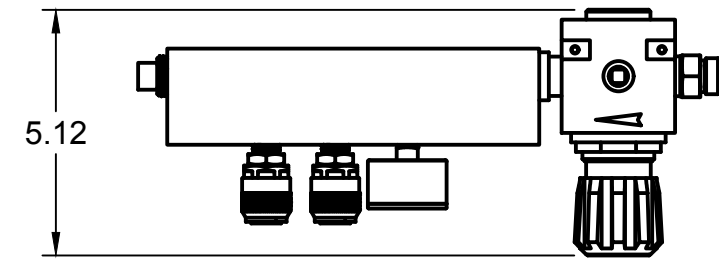

TOP VIEW

PARTS LIST

ITEM	QTY	PART NUMBER	DESCRIPTION
1	1	IAT-REG-MAN	REGULATOR MANIFOLD
2	2	IAT-714	QUICK COUPLER M STYLE MALE
3	1	IAT-PSB16-A	AIR GAUGE BACK MT 1/8
4	1	IAT-R354-MW	1/2 REGULATOR
5	1	IAT-PF1/2" BLK PL	1/2" BLACK PLUG
6	1	IAT-2404-08-08-O	JIC1/2 STRAIGHT FITTING O-RING
7	1	IAT-109-2	1/8 BRASS PLUG