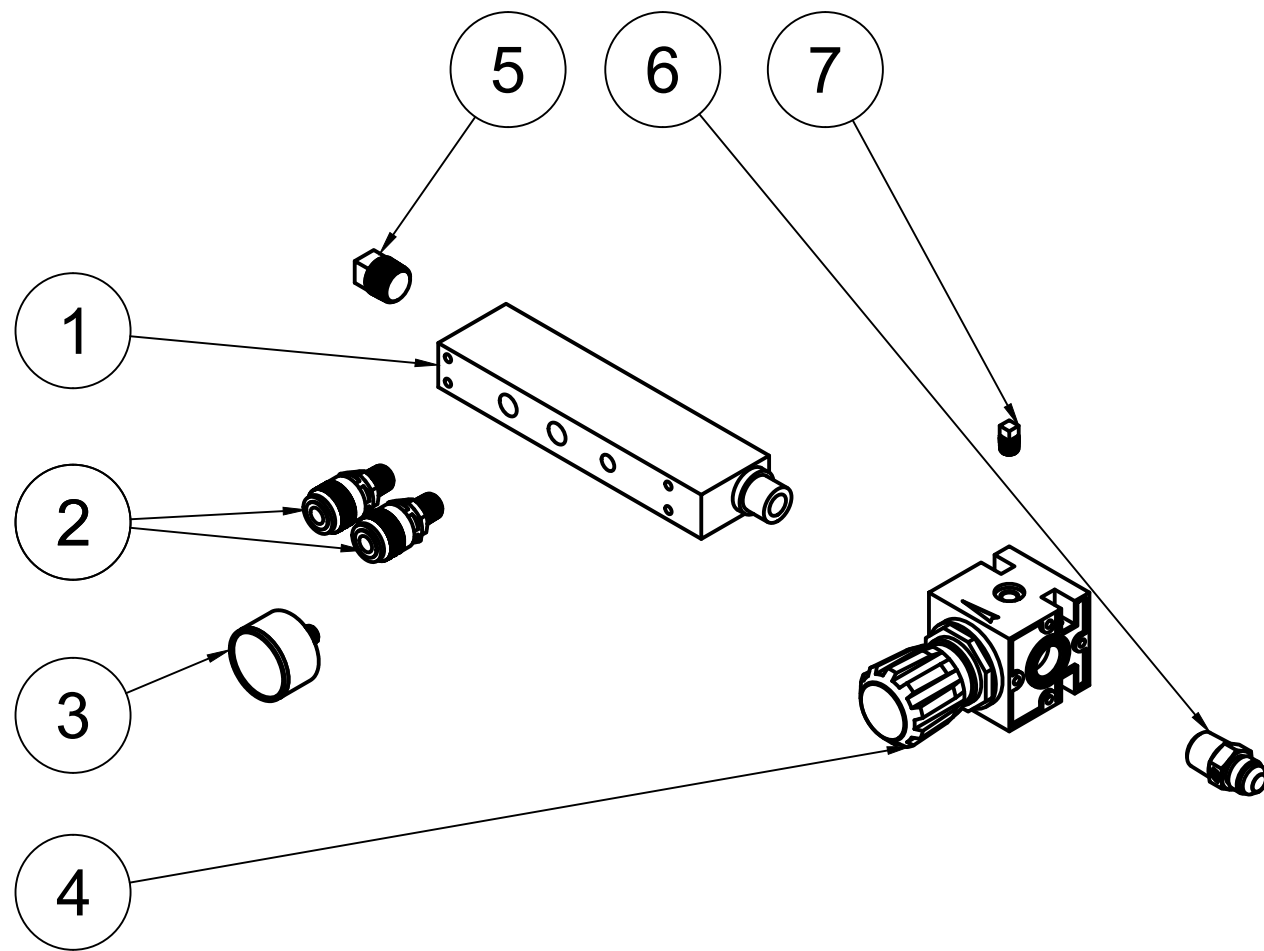

B

B

A

A

TOP VIEW

FRONT VIEW

SIDE VIEW

PARTS LIST

ITEM	QTY	PART NUMBER	DESCRIPTION
1	1	IAT-TP26BKWR (CURRENT)	26IN TOP PLATE
2	1	IAT-LH3	3-5HP 2 CYLINDER SINGLE PHASE
3	1	IAT-BG26X4X17-G	BELT GUARD #15
4	1	IAT-OIL-DRAIN	OIL DRAIN
5	1	IAT-BK40H	PULLEY
6	1	IAT-B54	BELT
7	1	IAT-2404-08-12-H	3/4MP X 1/2 M JIC STRAIGHT OR
8	1	IAT-ST25-150	SAFETY VALVE
9	1	IAT-TCSP-H-5565-B	5.5 HP HONDA THROTTLE CONTRO
10	1	IAT-1/8X1X12	STRAP BELT GUARD
11	1	IAT-GX270UTQAE2	9 HP ELECTRIC START HORZ

4

3

2

1

TOP VIEW

FRONT VIEW

SIDE VIEW

PARTS LIST

PARTS LIST				PARTS LIST			
ITEM	QTY	PART NUMBER	DESCRIPTION	ITEM	QTY	PART NUMBER	DESCRIPTION
1	1	IAT-10HNTP-200	10 GALLON TWIN TANK	9	1	IAT-PC-21101011.2	WHEEL FOR PC 12" X 4.56"
2	1	IAT-PC-21101014	SHAFT BRACKET FOR 10 GAL TWI	10	1	IAT-NG-49-95-125	PILOT VALVE 95-125 1/2" JIC
3	1	IAT-PF3/4PLUG	3/4" PLUG	11	4	IAT-3X1.8X.7D	RUBBER PAD FOR TOP PLATES
4	1	IAT-ST25-200	SAFETY VALVE 200 PSI	12	1	IAT-2501-08-12-O	3/4 MP X 1/2 M JIC 90 DEG R IN
5	1	IAT-PSB20	AIR GAUGE BACK MT 1/4	13	1	IAT-PF3/4X1/4REDUCE	3/4X1/4 REDUCER GAL
6	1	IAT-BPC-2501-04-02	1/8 P X 1/4 COMP PUSH LOK 90	14	2	IAT-PC-21101001	RUBBER GRIP FOR 10 GAL TWIN
7	2	IAT-BDC604-04	1/4 PIPE DRAIN COCK	15	2	IAT-HANDLE-10-GAL	HANDLE-10 GAL TWIN (2 HOLE)
8	4	IAT-PC-21101009	RUBBER PAD FOR PC				