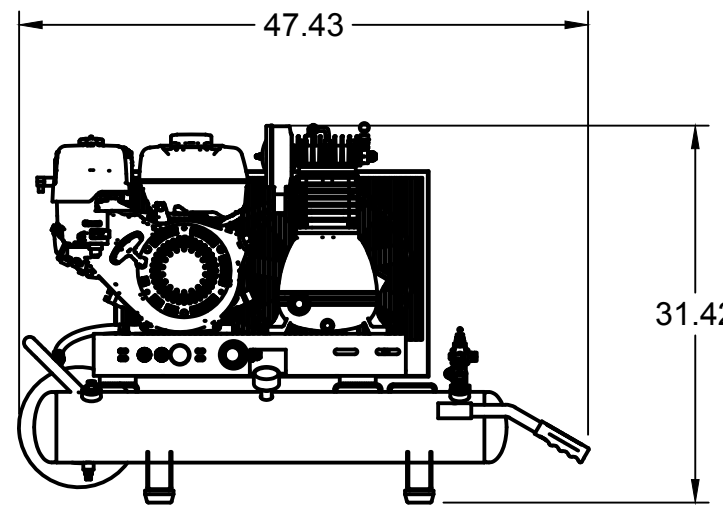

TOP VIEW

FRONT VIEW

SIDE VIEW

PARTS LIST

ITEM	QTY	PART NUMBER	DESCRIPTION
1	1	IAT-T10HPG	10 G GAS PORT TANK ASMBLY
2	1	IAT-P82	8HP LH3 BASIC BASE MOUNT
3	1	IAT-PC-REG-ASSEMBLY	PORTABLE REGULATOR ASSEMBLY

**TANK DISCHARGE
OUTLET SIZE: 3/4"**

B

B

A

A

TOP VIEW

FRONT VIEW

SIDE VIEW

PARTS LIST

ITEM	QTY	PART NUMBER	DESCRIPTION
1	1	IAT-TP26BKWR (CURRENT)	26IN TOP PLATE
2	1	IAT-LH3	3-5HP 2 CYLINDER SINGLE PHASE
3	1	IAT-BG26X4X17-G	BELT GUARD #15
4	1	IAT-OIL-DRAIN	OIL DRAIN
5	1	IAT-BK40H	PULLEY
6	1	IAT-B54	BELT
7	1	IAT-2404-08-12-H	3/4MP X 1/2 M JIC STRAIGHT OR
8	1	IAT-ST25-150	SAFETY VALVE
9	1	IAT-TCSP-H-5565-B	5.5 HP HONDA THROTTLE CONTRO
10	1	IAT-1/8X1X12	STRAP BELT GUARD
11	1	IAT-GX270UTQAE2	9 HP ELECTRIC START HORZ

PARTS LIST				PARTS LIST			
ITEM	QTY	PART NUMBER	DESCRIPTION	ITEM	QTY	PART NUMBER	DESCRIPTION
1	1	IAT-10HNTP-200	10 GALLON TWIN TANK	9	1	IAT-PC-21101011.2	WHEEL FOR PC 12" X 4.56"
2	1	IAT-PC-21101014	SHAFT BRACKET FOR 10 GAL TWI	10	1	IAT-NG-49-95-125	PILOT VALVE 95-125 1/2" JIC
3	1	IAT-PF3/4PLUG	3/4" PLUG	11	4	IAT-3X1.8X.7D	RUBBER PAD FOR TOP PLATES
4	1	IAT-ST25-200	SAFETY VALVE 200 PSI	12	1	IAT-2501-08-12-O	3/4 MP X 1/2 M JIC 90 DEG R IN
5	1	IAT-PSB20	AIR GAUGE BACK MT 1/4	13	1	IAT-PF3/4X1/4REDUCE	3/4X1/4 REDUCER GAL
6	1	IAT-BPC-2501-04-02	1/8 P X 1/4 COMP PUSH LOK 90	14	2	IAT-PC-21101001	RUBBER GRIP FOR 10 GAL TWIN
7	2	IAT-BDC604-04	1/4 PIPE DRAIN COCK	15	2	IAT-HANDLE-10-GAL	HANDLE-10 GAL TWIN (2 HOLE)
8	4	IAT-PC-21101009	RUBBER PAD FOR PC				