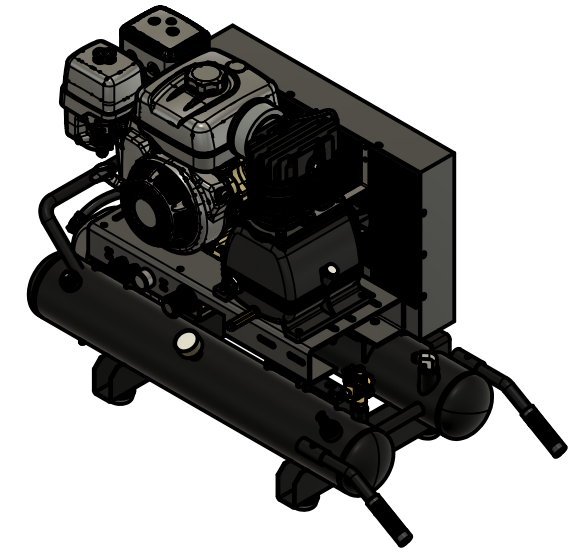

TOP VIEW

FRONT VIEW

SIDE VIEW

PARTS LIST

ITEM	QTY	PART NUMBER	DESCRIPTION
1	1	IAT-T10HPG	10 G GAS PORT TANK ASMBLY
2	1	IAT-P82	8HP LH3 BASIC BASE MOUNT
3	1	IAT-PC-REG-ASSEMBLY	PORTABLE REGULATOR ASSEMBLY

**TANK DISCHARGE
OUTLET SIZE: 3/4"**

B

B

A

A

TOP VIEW

FRONT VIEW

SIDE VIEW

PARTS LIST

ITEM	QTY	PART NUMBER	DESCRIPTION
1	1	IAT-TP26BKWR (CURRENT)	26IN TOP PLATE
2	1	IAT-LH3	3-5HP 2 CYLINDER SINGLE PHASE
3	1	IAT-BG26X4X17-G	BELT GUARD #15
4	1	IAT-OIL-DRAIN	OIL DRAIN
5	1	IAT-BK40H	PULLEY
6	1	IAT-B54	BELT
7	1	IAT-2404-08-12-H	3/4MP X 1/2 M JIC STRAIGHT OR
8	1	IAT-ST25-150	SAFETY VALVE
9	1	IAT-TCSP-H-5565-B	5.5 HP HONDA THROTTLE CONTRO
10	1	IAT-1/8X1X12	STRAP BELT GUARD
11	1	IAT-GX270UTQAE2	9 HP ELECTRIC START HORZ