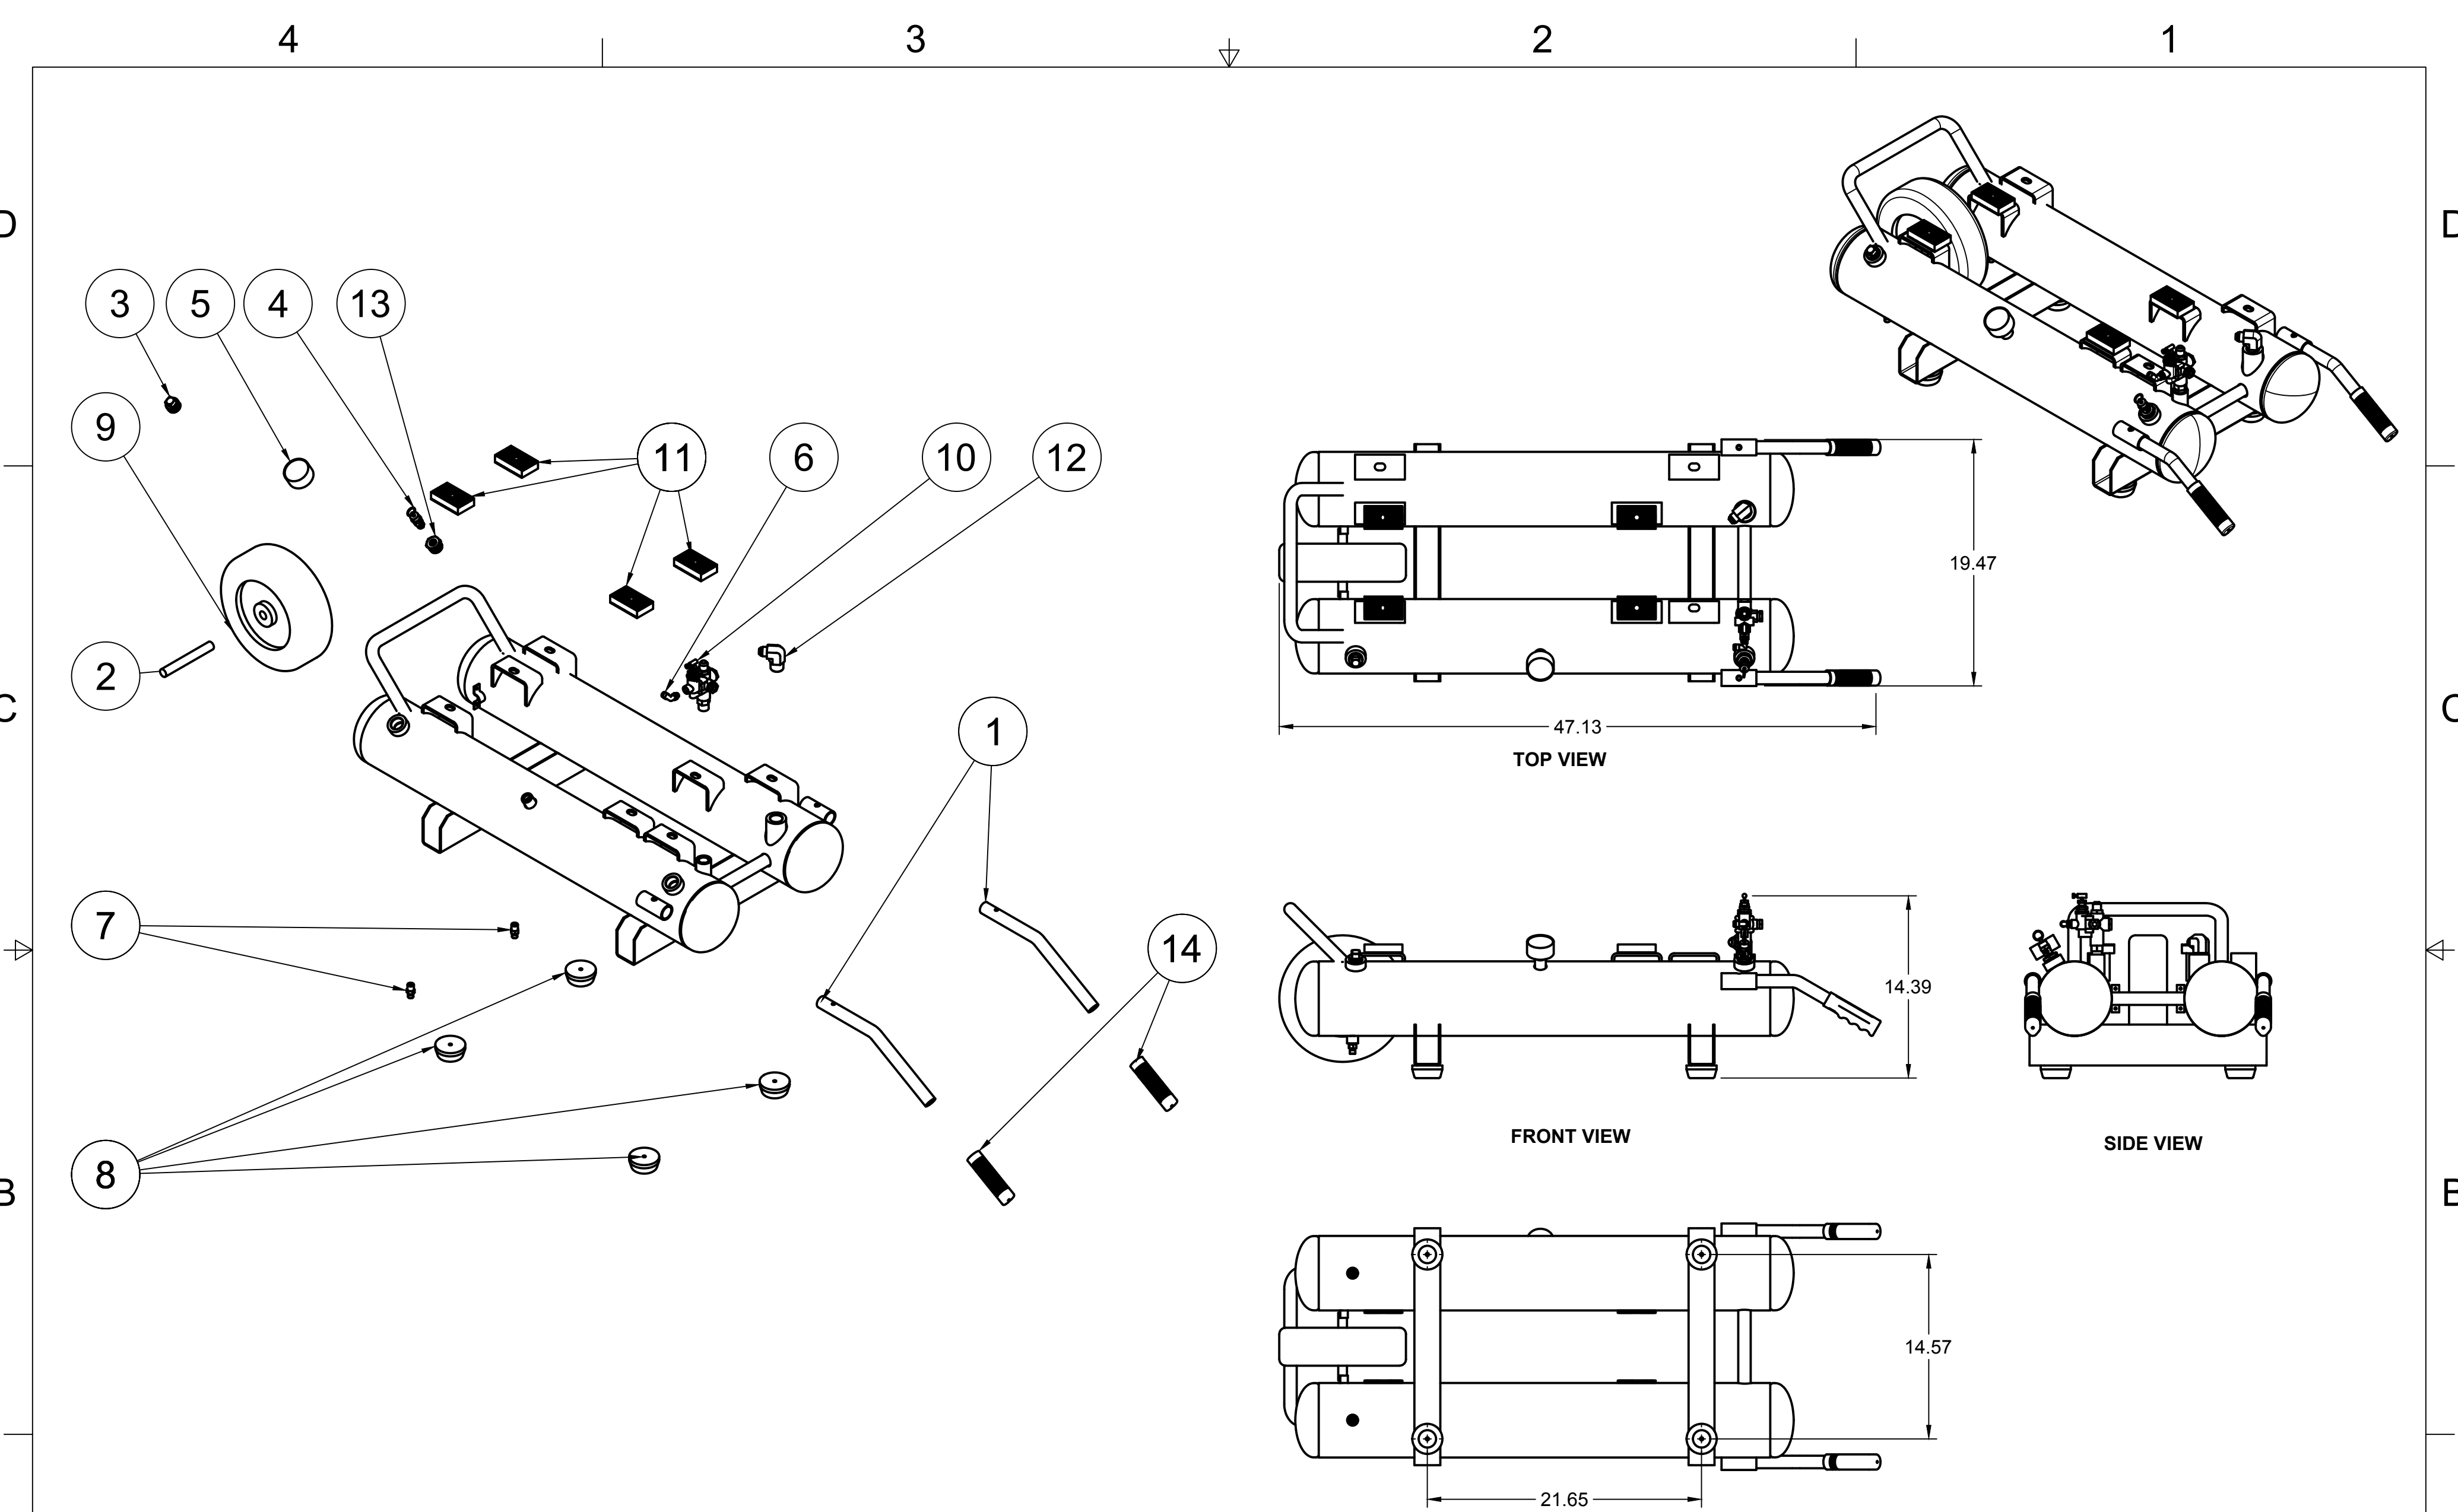

B

B

A

A

TOP VIEW

FRONT VIEW

SIDE VIEW

PARTS LIST				PARTS LIST			
ITEM	QTY	PART NUMBER	DESCRIPTION	ITEM	QTY	PART NUMBER	DESCRIPTION
1	1	IAT-TP26BKWR (CURRENT) V6	26IN TOP PLATE	7	1	IAT-ST25-150 V2	SAFETY VALVE
2	1	IAT-LH2 V7	2-3HP BARE PUMP SINGLE STAGE	8	1	IAT-TCSP-H-5565-B V3	5.5 HP HONDA THROTTLE CONTROL
3	1	IAT-GX200UT2QXE2 V4	5.5HP ELECTRIC START HORIZ	9	1	IAT-BG26X4X17-G V3	BELT GUARD #15
4	1	IAT-MAL44 V4	4.4 PULLEY L-HUB (AK46-H)	10	1	IAT-LH2-BGSTRAP V2	LH2 BELT GUARD STRAP
5	1	IAT-A52	A52 BELT	11	1	IAT-OIL-DRAIN V2	OIL DRAIN
6	1	IAT-2501-08-08-P V3	1/2MPT X 1/2 JIC 90 W/PORT				

4

3

2

1

TOP VIEW

FRONT VIEW

SIDE VIEW

PARTS LIST

ITEM	QTY	PART NUMBER	DESCRIPTION
1	1	IAT-REG-MAN	REGULATOR MANIFOLD
2	2	IAT-714	QUICK COUPLER M STYLE MALE
3	1	IAT-PSB16-A	AIR GAUGE BACK MT 1/8
4	1	IAT-R354-MW	1/2 REGULATOR
5	1	IAT-PF1/2" BLK PL	1/2" BLACK PLUG
6	1	IAT-2404-08-08-O	JIC1/2 STRAIGHT FITTING O-RING
7	1	IAT-109-2	1/8 BRASS PLUG

PARTS LIST				PARTS LIST			
ITEM	QTY	PART NUMBER	DESCRIPTION	ITEM	QTY	PART NUMBER	DESCRIPTION
1	1	IAT-10HNTP-200	10 GALLON TWIN TANK	8	4	IAT-PC-21101009	RUBBER PAD FOR PC
2	1	IAT-PC-21101014	SHAFT BRACKET FOR 10 GAL TWI	9	1	IAT-PC-21101011.2	WHEEL FOR PC 12" X 4.56"
3	1	IAT-PF3/4PLUG	3/4" PLUG	10	1	IAT-NG-49-95-125	PILOT VALVE 95-125 1/2" JIC
4	1	IAT-ST25-200	SAFETY VALVE 200 PSI	11	4	IAT-3X1.8X.7D	RUBBER PAD FOR TOP PLATES
5	1	IAT-PSB20	AIR GAUGE BACK MT 1/4	12	1	IAT-2501-08-12-O	3/4 MP X 1/2 M JIC 90 DEG R IN
6	1	IAT-BPC-2501-04-02	1/8 P X 1/4 COMP PUSH LOK 90	13	1	IAT-PF3/4X1/4REDUCE	3/4X1/4 REDUCER GAL
7	2	IAT-BDC604-04	1/4 PIPE DRAIN COCK	14	2	IAT-PC-21101001	RUBBER GRIP FOR 10 GAL TWIN