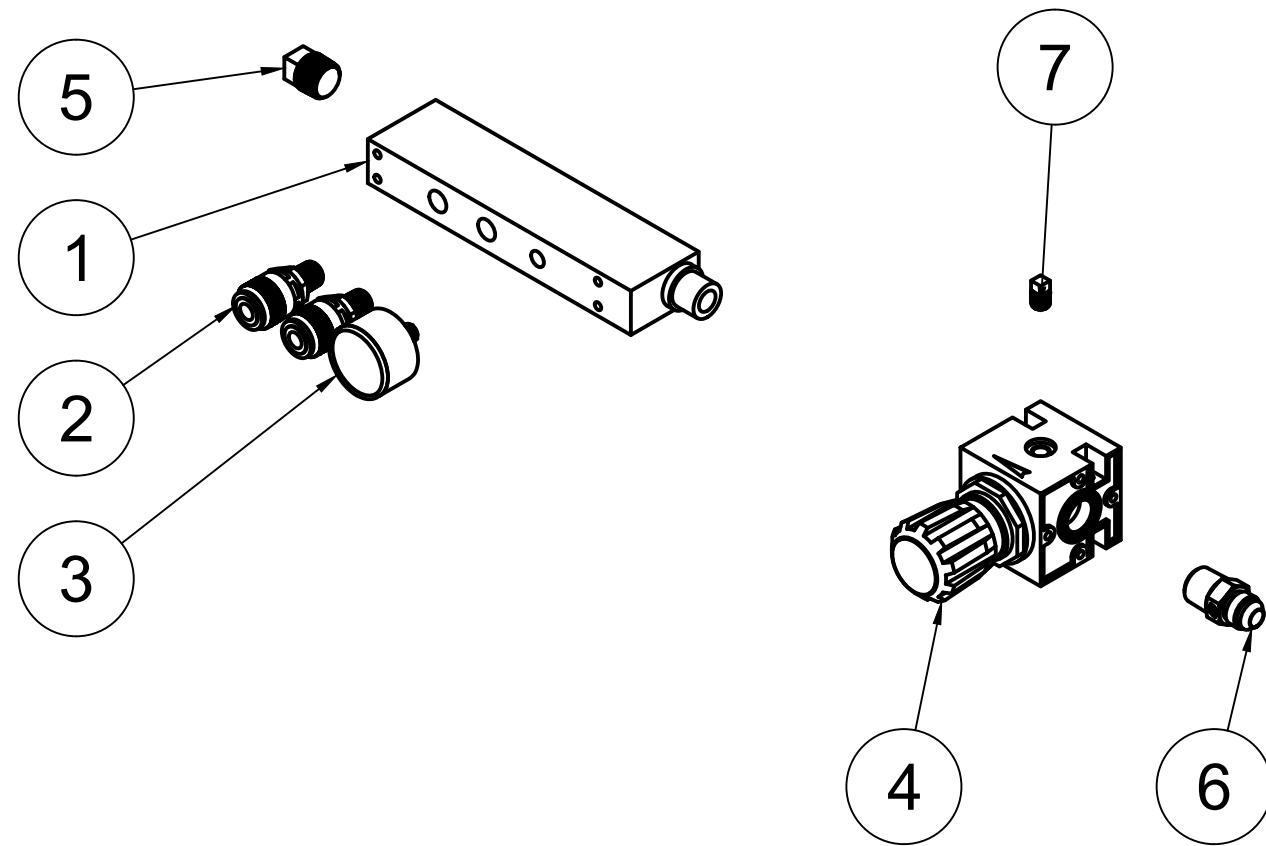

B

B

A

A

TOP VIEW

FRONT VIEW

SIDE VIEW

PARTS LIST				PARTS LIST			
ITEM	QTY	PART NUMBER	DESCRIPTION	ITEM	QTY	PART NUMBER	DESCRIPTION
1	1	IAT-TP26BKWR (CURRENT) V6	26IN TOP PLATE	7	1	IAT-ST25-150 V2	SAFETY VALVE
2	1	IAT-LH2 V7	2-3HP BARE PUMP SINGLE STAGE	8	1	IAT-TCSP-H-5565-B V3	5.5 HP HONDA THROTTLE CONTROL
3	1	IAT-GX200UT2QXE2 V4	5.5HP ELECTRIC START HORIZ	9	1	IAT-BG26X4X17-G V3	BELT GUARD #15
4	1	IAT-MAL44 V4	4.4 PULLEY L-HUB (AK46-H)	10	1	IAT-LH2-BGSTRAP V2	LH2 BELT GUARD STRAP
5	1	IAT-A52	A52 BELT	11	1	IAT-OIL-DRAIN V2	OIL DRAIN
6	1	IAT-2501-08-08-P V3	1/2MPT X 1/2 JIC 90 W/PORT				

4

3

2

1

TOP VIEW

FRONT VIEW

SIDE VIEW

PARTS LIST

ITEM	QTY	PART NUMBER	DESCRIPTION
1	1	IAT-REG-MAN	REGULATOR MANIFOLD
2	2	IAT-714	QUICK COUPLER M STYLE MALE
3	1	IAT-PSB16-A	AIR GAUGE BACK MT 1/8
4	1	IAT-R354-MW	1/2 REGULATOR
5	1	IAT-PF1/2" BLK PL	1/2" BLACK PLUG
6	1	IAT-2404-08-08-O	JIC1/2 STRAIGHT FITTING O-RING
7	1	IAT-109-2	1/8 BRASS PLUG

PARTS LIST				PARTS LIST			
ITEM	QTY	PART NUMBER	DESCRIPTION	ITEM	QTY	PART NUMBER	DESCRIPTION
1	1	IAT-10HNTP-200	10 GALLON TWIN TANK	8	4	IAT-PC-21101009	RUBBER PAD FOR PC
2	1	IAT-PC-21101014	SHAFT BRACKET FOR 10 GAL TWI	9	1	IAT-PC-21101011.2	WHEEL FOR PC 12" X 4.56"
3	1	IAT-PF3/4PLUG	3/4" PLUG	10	1	IAT-NG-49-95-125	PILOT VALVE 95-125 1/2" JIC
4	1	IAT-ST25-200	SAFETY VALVE 200 PSI	11	4	IAT-3X1.8X.7D	RUBBER PAD FOR TOP PLATES
5	1	IAT-PSB20	AIR GAUGE BACK MT 1/4	12	1	IAT-2501-08-12-O	3/4 MP X 1/2 M JIC 90 DEG R IN
6	1	IAT-BPC-2501-04-02	1/8 P X 1/4 COMP PUSH LOK 90	13	1	IAT-PF3/4X1/4REDUCE	3/4X1/4 REDUCER GAL
7	2	IAT-BDC604-04	1/4 PIPE DRAIN COCK	14	2	IAT-PC-21101001	RUBBER GRIP FOR 10 GAL TWIN