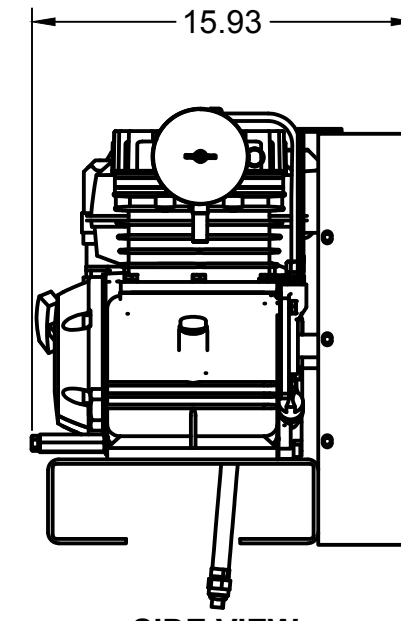

TOP VIEW

FRONT VIEW

SIDE VIEW

TANK
DISCHARGE
OUTLET SIZE:
3/4"

PARTS LIST

ITEM	QTY	PART NUMBER	DESCRIPTION
1	1	IAT-T10HPG	10 G GAS PORT TANK ASMBLY
2	1	IAT-PC-REG-ASSEMBLY	PORTABLE REGULATOR ASSEMBLY
3	1	IAT-P551-ELE	5.5HP LH2 BASIC BASE MOUNT

B

B

A

A

TOP VIEW

FRONT VIEW

SIDE VIEW

PARTS LIST				PARTS LIST			
ITEM	QTY	PART NUMBER	DESCRIPTION	ITEM	QTY	PART NUMBER	DESCRIPTION
1	1	IAT-TP26BKWR (CURRENT) V6	26IN TOP PLATE	7	1	IAT-ST25-150 V2	SAFETY VALVE
2	1	IAT-LH2 V7	2-3HP BARE PUMP SINGLE STAGE	8	1	IAT-TCSP-H-5565-B V3	5.5 HP HONDA THROTTLE CONTROL
3	1	IAT-GX200UT2QXE2 V4	5.5HP ELECTRIC START HORIZ	9	1	IAT-BG26X4X17-G V3	BELT GUARD #15
4	1	IAT-MAL44 V4	4.4 PULLEY L-HUB (AK46-H)	10	1	IAT-LH2-BGSTRAP V2	LH2 BELT GUARD STRAP
5	1	IAT-A52	A52 BELT	11	1	IAT-OIL-DRAIN V2	OIL DRAIN
6	1	IAT-2501-08-08-P V3	1/2MPT X 1/2 JIC 90 W/PORT				

4

3

2

1

TOP VIEW

FRONT VIEW

SIDE VIEW

PARTS LIST

PARTS LIST				PARTS LIST			
ITEM	QTY	PART NUMBER	DESCRIPTION	ITEM	QTY	PART NUMBER	DESCRIPTION
1	1	IAT-10HNTP-200	10 GALLON TWIN TANK	8	4	IAT-PC-21101009	RUBBER PAD FOR PC
2	1	IAT-PC-21101014	SHAFT BRACKET FOR 10 GAL TWI	9	1	IAT-PC-21101011.2	WHEEL FOR PC 12" X 4.56"
3	1	IAT-PF3/4PLUG	3/4" PLUG	10	1	IAT-NG-49-95-125	PILOT VALVE 95-125 1/2" JIC
4	1	IAT-ST25-200	SAFETY VALVE 200 PSI	11	4	IAT-3X1.8X.7D	RUBBER PAD FOR TOP PLATES
5	1	IAT-PSB20	AIR GAUGE BACK MT 1/4	12	1	IAT-2501-08-12-O	3/4 MP X 1/2 M JIC 90 DEG R IN
6	1	IAT-BPC-2501-04-02	1/8 P X 1/4 COMP PUSH LOK 90	13	1	IAT-PF3/4X1/4REDUCE	3/4X1/4 REDUCER GAL
7	2	IAT-BDC604-04	1/4 PIPE DRAIN COCK	14	2	IAT-PC-21101001	RUBBER GRIP FOR 10 GAL TWIN