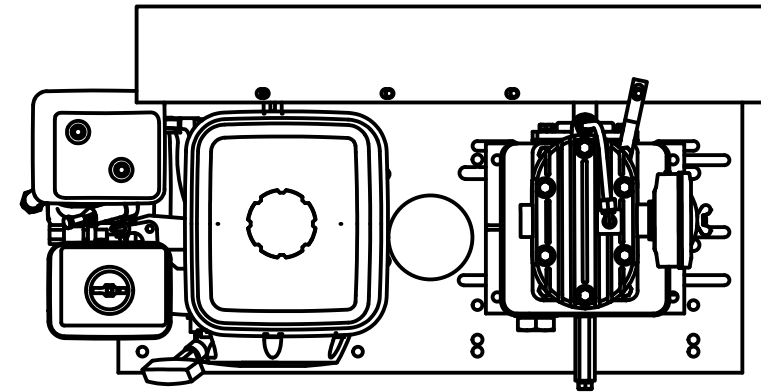

TOP VIEW

FRONT VIEW

SIDE VIEW

TANK
DISCHARGE
OUTLET SIZE:
3/4"

PARTS LIST

ITEM	QTY	PART NUMBER	DESCRIPTION
1	1	IAT-T10HPG	10 G GAS PORT TANK ASMBLY
2	1	IAT-PC-REG-ASSEMBLY	PORTABLE REGULATOR ASSEMBLY
3	1	IAT-P551-ELE	5.5HP LH2 BASIC BASE MOUNT

B

B

A

A

TOP VIEW

FRONT VIEW

SIDE VIEW

PARTS LIST				PARTS LIST			
ITEM	QTY	PART NUMBER	DESCRIPTION	ITEM	QTY	PART NUMBER	DESCRIPTION
1	1	IAT-TP26BKWR (CURRENT) V6	26IN TOP PLATE	7	1	IAT-ST25-150 V2	SAFETY VALVE
2	1	IAT-LH2 V7	2-3HP BARE PUMP SINGLE STAGE	8	1	IAT-TCSP-H-5565-B V3	5.5 HP HONDA THROTTLE CONTROL
3	1	IAT-GX200UT2QXE2 V4	5.5HP ELECTRIC START HORIZ	9	1	IAT-BG26X4X17-G V3	BELT GUARD #15
4	1	IAT-MAL44 V4	4.4 PULLEY L-HUB (AK46-H)	10	1	IAT-LH2-BGSTRAP V2	LH2 BELT GUARD STRAP
5	1	IAT-A52	A52 BELT	11	1	IAT-OIL-DRAIN V2	OIL DRAIN
6	1	IAT-2501-08-08-P V3	1/2MPT X 1/2 JIC 90 W/PORT				

4

3

2

1

TOP VIEW

FRONT VIEW

SIDE VIEW

PARTS LIST

PARTS LIST				PARTS LIST			
ITEM	QTY	PART NUMBER	DESCRIPTION	ITEM	QTY	PART NUMBER	DESCRIPTION
1	1	IAT-10HNTP-200	10 GALLON TWIN TANK	8	4	IAT-PC-21101009	RUBBER PAD FOR PC
2	1	IAT-PC-21101014	SHAFT BRACKET FOR 10 GAL TWI	9	1	IAT-PC-21101011.2	WHEEL FOR PC 12" X 4.56"
3	1	IAT-PF3/4PLUG	3/4" PLUG	10	1	IAT-NG-49-95-125	PILOT VALVE 95-125 1/2" JIC
4	1	IAT-ST25-200	SAFETY VALVE 200 PSI	11	4	IAT-3X1.8X.7D	RUBBER PAD FOR TOP PLATES
5	1	IAT-PSB20	AIR GAUGE BACK MT 1/4	12	1	IAT-2501-08-12-O	3/4 MP X 1/2 M JIC 90 DEG R IN
6	1	IAT-BPC-2501-04-02	1/8 P X 1/4 COMP PUSH LOK 90	13	1	IAT-PF3/4X1/4REDUCE	3/4X1/4 REDUCER GAL
7	2	IAT-BDC604-04	1/4 PIPE DRAIN COCK	14	2	IAT-PC-21101001	RUBBER GRIP FOR 10 GAL TWIN