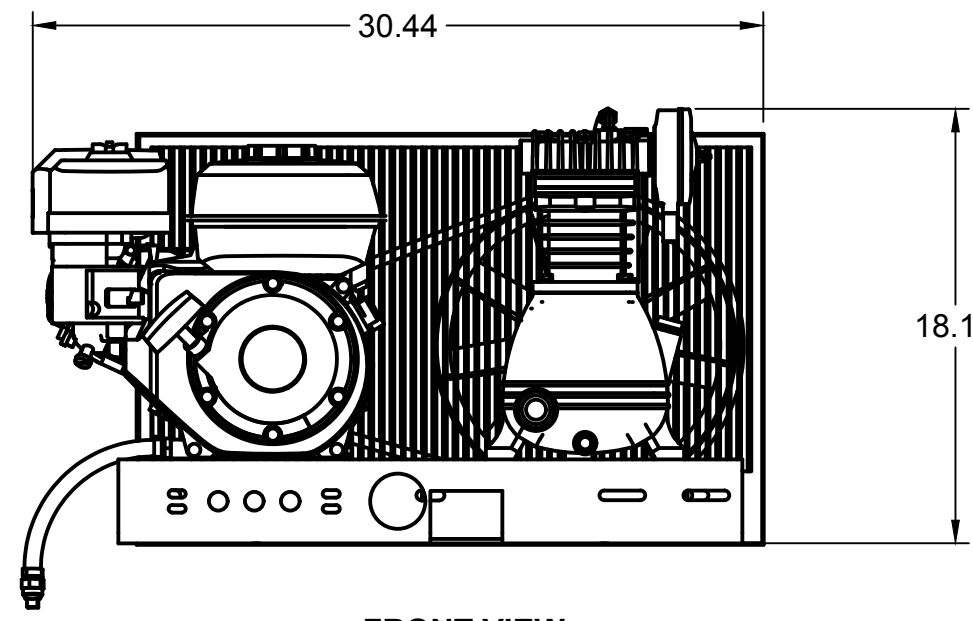

TOP VIEW

FRONT VIEW

SIDE VIEW

TANK
DISCHARGE
OUTLET SIZE:
3/4"

PARTS LIST

ITEM	QTY	PART NUMBER	DESCRIPTION
1	1	IAT-T10HPG	10 G GAS PORT TANK ASMBLY
2	1	IAT-PC-REG-ASSEMBLY	PORTABLE REGULATOR ASSEMBLY
3	1	IAT-P551-ELE	5.5HP LH2 BASIC BASE MOUNT

B

B

A

A

TOP VIEW

FRONT VIEW

SIDE VIEW

PARTS LIST				PARTS LIST			
ITEM	QTY	PART NUMBER	DESCRIPTION	ITEM	QTY	PART NUMBER	DESCRIPTION
1	1	IAT-TP26BKWR (CURRENT) V6	26IN TOP PLATE	7	1	IAT-ST25-150 V2	SAFETY VALVE
2	1	IAT-LH2 V7	2-3HP BARE PUMP SINGLE STAGE	8	1	IAT-TCSP-H-5565-B V3	5.5 HP HONDA THROTTLE CONTROL
3	1	IAT-GX200UT2QXE2 V4	5.5HP ELECTRIC START HORIZ	9	1	IAT-BG26X4X17-G V3	BELT GUARD #15
4	1	IAT-MAL44 V4	4.4 PULLEY L-HUB (AK46-H)	10	1	IAT-LH2-BGSTRAP V2	LH2 BELT GUARD STRAP
5	1	IAT-A52	A52 BELT	11	1	IAT-OIL-DRAIN V2	OIL DRAIN
6	1	IAT-2501-08-08-P V3	1/2MPT X 1/2 JIC 90 W/PORT				

4

3

2

1

TOP VIEW

FRONT VIEW

SIDE VIEW

PARTS LIST

PARTS LIST				PARTS LIST			
ITEM	QTY	PART NUMBER	DESCRIPTION	ITEM	QTY	PART NUMBER	DESCRIPTION
1	1	IAT-10HNTP-200	10 GALLON TWIN TANK	8	4	IAT-PC-21101009	RUBBER PAD FOR PC
2	1	IAT-PC-21101014	SHAFT BRACKET FOR 10 GAL TWI	9	1	IAT-PC-21101011.2	WHEEL FOR PC 12" X 4.56"
3	1	IAT-PF3/4PLUG	3/4" PLUG	10	1	IAT-NG-49-95-125	PILOT VALVE 95-125 1/2" JIC
4	1	IAT-ST25-200	SAFETY VALVE 200 PSI	11	4	IAT-3X1.8X.7D	RUBBER PAD FOR TOP PLATES
5	1	IAT-PSB20	AIR GAUGE BACK MT 1/4	12	1	IAT-2501-08-12-O	3/4 MP X 1/2 M JIC 90 DEG R IN
6	1	IAT-BPC-2501-04-02	1/8 P X 1/4 COMP PUSH LOK 90	13	1	IAT-PF3/4X1/4REDUCE	3/4X1/4 REDUCER GAL
7	2	IAT-BDC604-04	1/4 PIPE DRAIN COCK	14	2	IAT-PC-21101001	RUBBER GRIP FOR 10 GAL TWIN