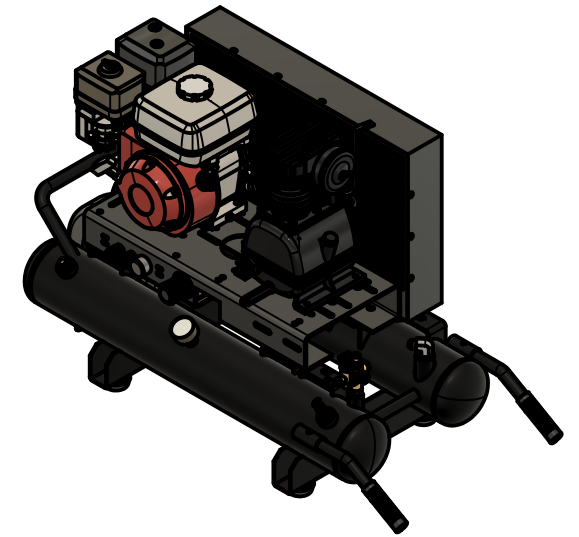

TOP VIEW

FRONT VIEW

SIDE VIEW

TANK
DISCHARGE
OUTLET SIZE:
3/4"

PARTS LIST

ITEM	QTY	PART NUMBER	DESCRIPTION
1	1	IAT-T10HPG	10 G GAS PORT TANK ASMBLY
2	1	IAT-PC-REG-ASSEMBLY	PORTABLE REGULATOR ASSEMBLY
3	1	IAT-P551-ELE	5.5HP LH2 BASIC BASE MOUNT

B

B

A

A

TOP VIEW

FRONT VIEW

SIDE VIEW

PARTS LIST				PARTS LIST			
ITEM	QTY	PART NUMBER	DESCRIPTION	ITEM	QTY	PART NUMBER	DESCRIPTION
1	1	IAT-TP26BKWR (CURRENT) V6	26IN TOP PLATE	7	1	IAT-ST25-150 V2	SAFETY VALVE
2	1	IAT-LH2 V7	2-3HP BARE PUMP SINGLE STAGE	8	1	IAT-TCSP-H-5565-B V3	5.5 HP HONDA THROTTLE CONTROL
3	1	IAT-GX200UT2QXE2 V4	5.5HP ELECTRIC START HORIZ	9	1	IAT-BG26X4X17-G V3	BELT GUARD #15
4	1	IAT-MAL44 V4	4.4 PULLEY L-HUB (AK46-H)	10	1	IAT-LH2-BGSTRAP V2	LH2 BELT GUARD STRAP
5	1	IAT-A52	A52 BELT	11	1	IAT-OIL-DRAIN V2	OIL DRAIN
6	1	IAT-2501-08-08-P V3	1/2MPT X 1/2 JIC 90 W/PORT				

ITEM	QTY	PART NUMBER	DESCRIPTION
1	1	IAT-REG-MAN	REGULATOR MANIFOLD
2	2	IAT-714	QUICK COUPLER M STYLE MALE
3	1	IAT-PSB16-A	AIR GAUGE BACK MT 1/8
4	1	IAT-R354-MW	1/2 REGULATOR
5	1	IAT-PF1/2" BLK PL	1/2" BLACK PLUG
6	1	IAT-2404-08-08-O	JIC1/2 STRAIGHT FITTING O-RING
7	1	IAT-109-2	1/8 BRASS PLUG