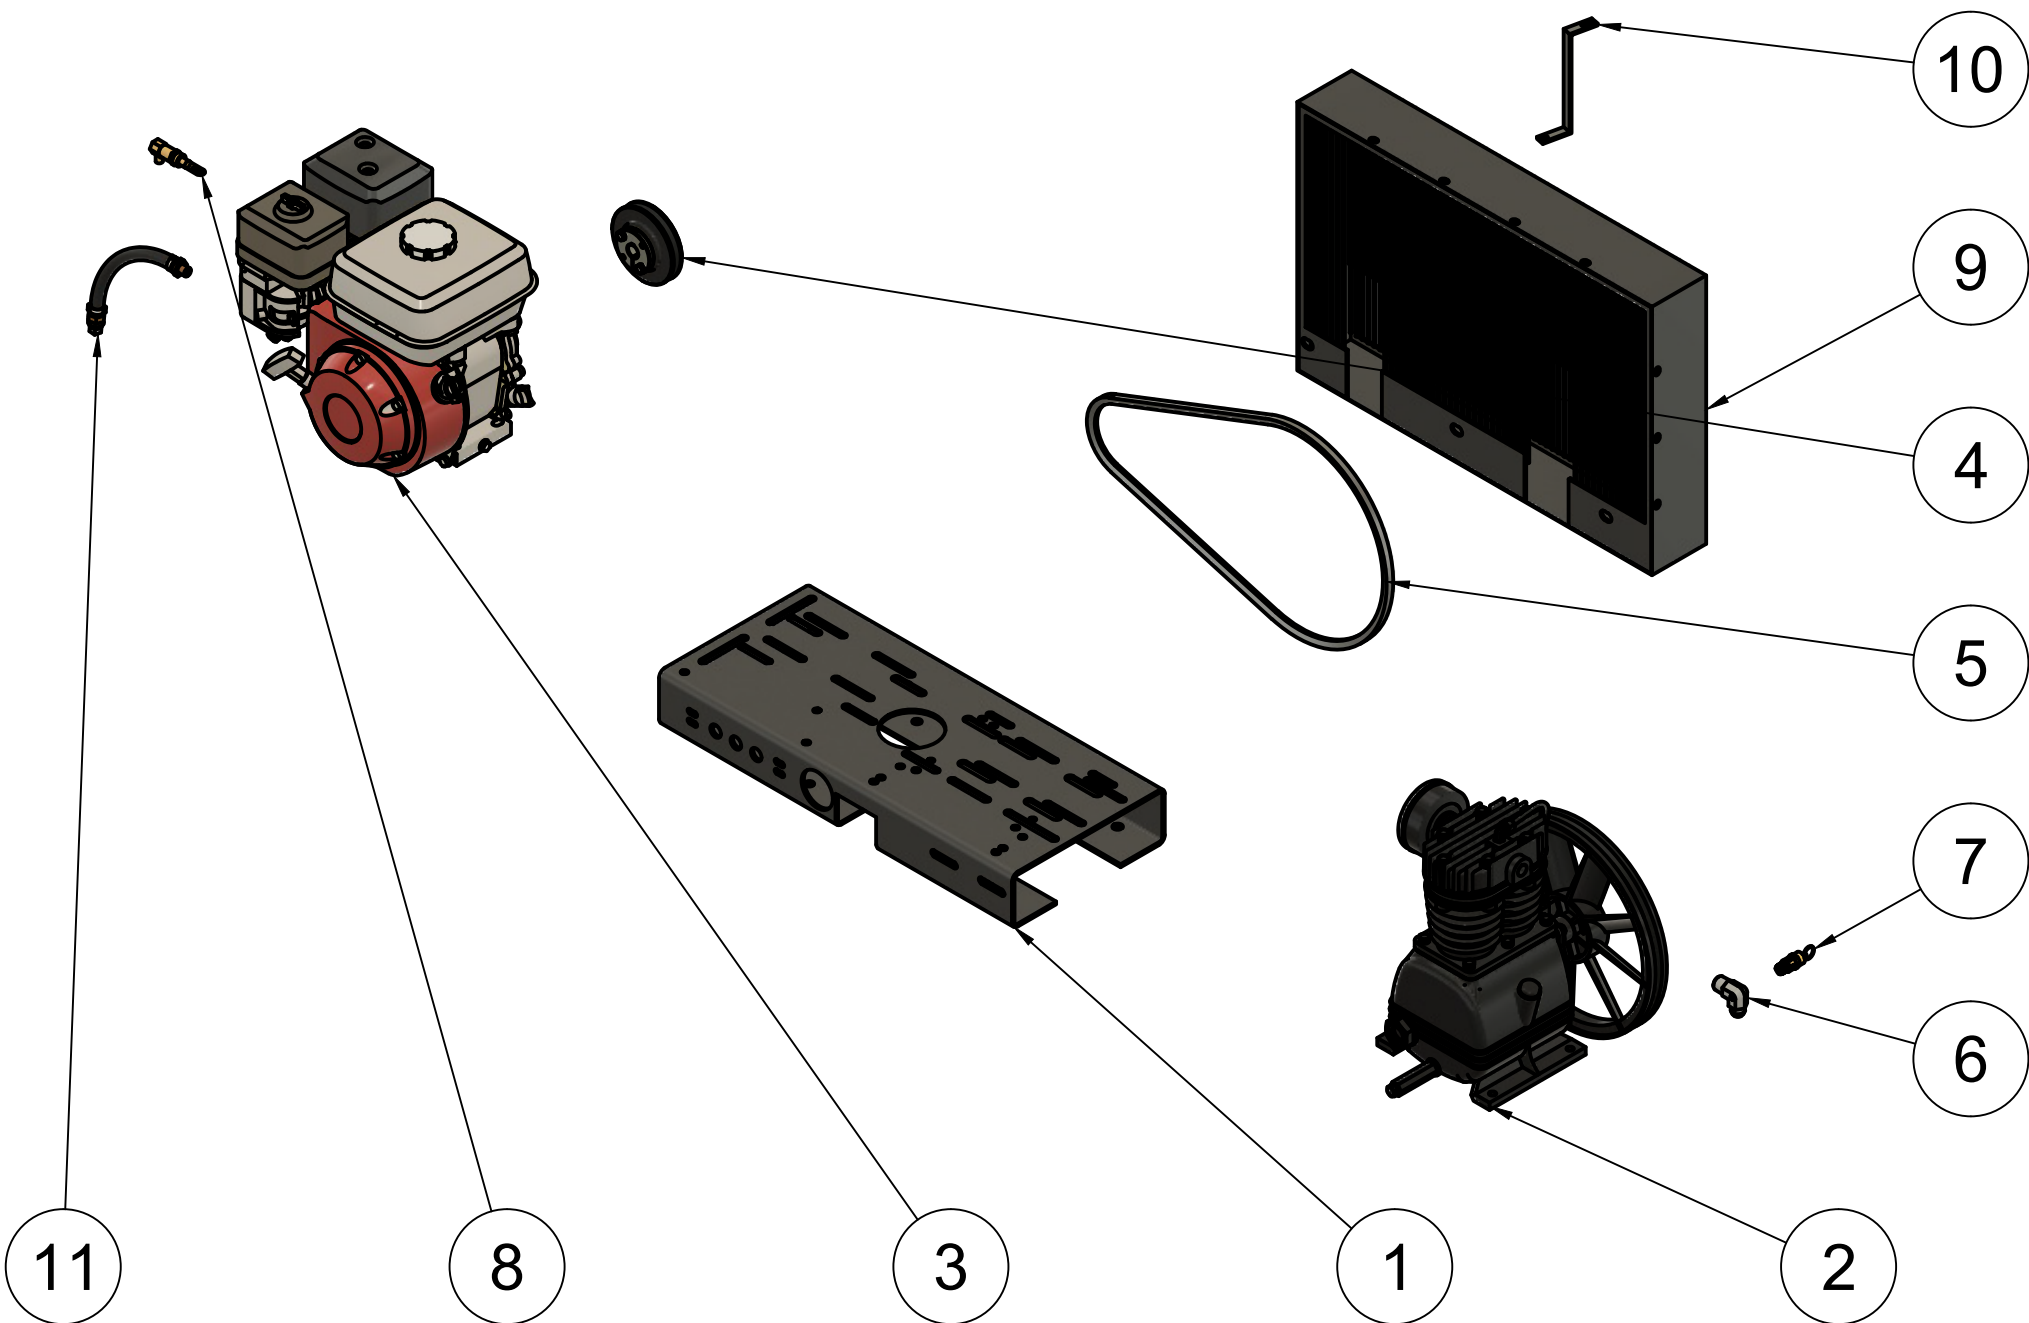

TOP VIEW

FRONT VIEW

SIDE VIEW

TANK
DISCHARGE
OUTLET SIZE:
3/4"

PARTS LIST

ITEM	QTY	PART NUMBER	DESCRIPTION
1	1	IAT-T10HPG	10 G GAS PORT TANK ASMBLY
2	1	IAT-PC-REG-ASSEMBLY	PORTABLE REGULATOR ASSEMBLY
3	1	IAT-P551-ELE	5.5HP LH2 BASIC BASE MOUNT

B

B

A

A

TOP VIEW

FRONT VIEW

SIDE VIEW

PARTS LIST				PARTS LIST			
ITEM	QTY	PART NUMBER	DESCRIPTION	ITEM	QTY	PART NUMBER	DESCRIPTION
1	1	IAT-TP26BKWR (CURRENT) V6	26IN TOP PLATE	7	1	IAT-ST25-150 V2	SAFETY VALVE
2	1	IAT-LH2 V7	2-3HP BARE PUMP SINGLE STAGE	8	1	IAT-TCSP-H-5565-B V3	5.5 HP HONDA THROTTLE CONTROL
3	1	IAT-GX200UT2QXE2 V4	5.5HP ELECTRIC START HORIZ	9	1	IAT-BG26X4X17-G V3	BELT GUARD #15
4	1	IAT-MAL44 V4	4.4 PULLEY L-HUB (AK46-H)	10	1	IAT-LH2-BGSTRAP V2	LH2 BELT GUARD STRAP
5	1	IAT-A52	A52 BELT	11	1	IAT-OIL-DRAIN V2	OIL DRAIN
6	1	IAT-2501-08-08-P V3	1/2MPT X 1/2 JIC 90 W/PORT				

ITEM	QTY	PART NUMBER	DESCRIPTION
1	1	IAT-REG-MAN	REGULATOR MANIFOLD
2	2	IAT-714	QUICK COUPLER M STYLE MALE
3	1	IAT-PSB16-A	AIR GAUGE BACK MT 1/8
4	1	IAT-R354-MW	1/2 REGULATOR
5	1	IAT-PF1/2" BLK PL	1/2" BLACK PLUG
6	1	IAT-2404-08-08-O	JIC1/2 STRAIGHT FITTING O-RING
7	1	IAT-109-2	1/8 BRASS PLUG

PARTS LIST				PARTS LIST			
ITEM	QTY	PART NUMBER	DESCRIPTION	ITEM	QTY	PART NUMBER	DESCRIPTION
1	1	IAT-10HNTP-200	10 GALLON TWIN TANK	8	4	IAT-PC-21101009	RUBBER PAD FOR PC
2	1	IAT-PC-21101014	SHAFT BRACKET FOR 10 GAL TWI	9	1	IAT-PC-21101011.2	WHEEL FOR PC 12" X 4.56"
3	1	IAT-PF3/4PLUG	3/4" PLUG	10	1	IAT-NG-49-95-125	PILOT VALVE 95-125 1/2" JIC
4	1	IAT-ST25-200	SAFETY VALVE 200 PSI	11	4	IAT-3X1.8X.7D	RUBBER PAD FOR TOP PLATES
5	1	IAT-PSB20	AIR GAUGE BACK MT 1/4	12	1	IAT-2501-08-12-O	3/4 MP X 1/2 M JIC 90 DEG R IN
6	1	IAT-BPC-2501-04-02	1/8 P X 1/4 COMP PUSH LOK 90	13	1	IAT-PF3/4X1/4REDUCE	3/4X1/4 REDUCER GAL
7	2	IAT-BDC604-04	1/4 PIPE DRAIN COCK	14	2	IAT-PC-21101001	RUBBER GRIP FOR 10 GAL TWIN