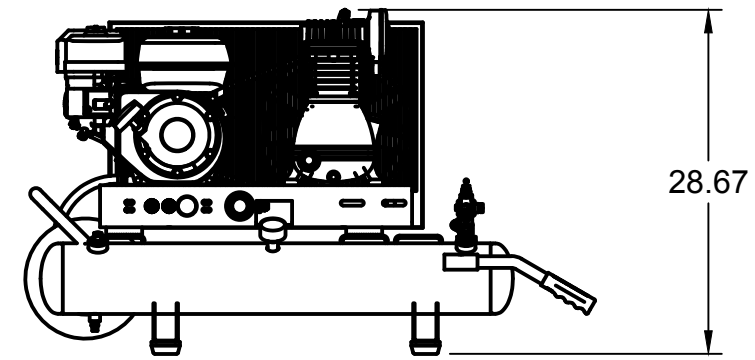

TOP VIEW

FRONT VIEW

SIDE VIEW

TANK
DISCHARGE
OUTLET SIZE:
3/4"

PARTS LIST

ITEM	QTY	PART NUMBER	DESCRIPTION
1	1	IAT-T10HPG	10 G GAS PORT TANK ASMBLY
2	1	IAT-PC-REG-ASSEMBLY	PORTABLE REGULATOR ASSEMBLY
3	1	IAT-P551-ELE	5.5HP LH2 BASIC BASE MOUNT

B

B

A

A

TOP VIEW

FRONT VIEW

SIDE VIEW

PARTS LIST				PARTS LIST			
ITEM	QTY	PART NUMBER	DESCRIPTION	ITEM	QTY	PART NUMBER	DESCRIPTION
1	1	IAT-TP26BKWR (CURRENT) V6	26IN TOP PLATE	7	1	IAT-ST25-150 V2	SAFETY VALVE
2	1	IAT-LH2 V7	2-3HP BARE PUMP SINGLE STAGE	8	1	IAT-TCSP-H-5565-B V3	5.5 HP HONDA THROTTLE CONTROL
3	1	IAT-GX200UT2QXE2 V4	5.5HP ELECTRIC START HORIZ	9	1	IAT-BG26X4X17-G V3	BELT GUARD #15
4	1	IAT-MAL44 V4	4.4 PULLEY L-HUB (AK46-H)	10	1	IAT-LH2-BGSTRAP V2	LH2 BELT GUARD STRAP
5	1	IAT-A52	A52 BELT	11	1	IAT-OIL-DRAIN V2	OIL DRAIN
6	1	IAT-2501-08-08-P V3	1/2MPT X 1/2 JIC 90 W/PORT				