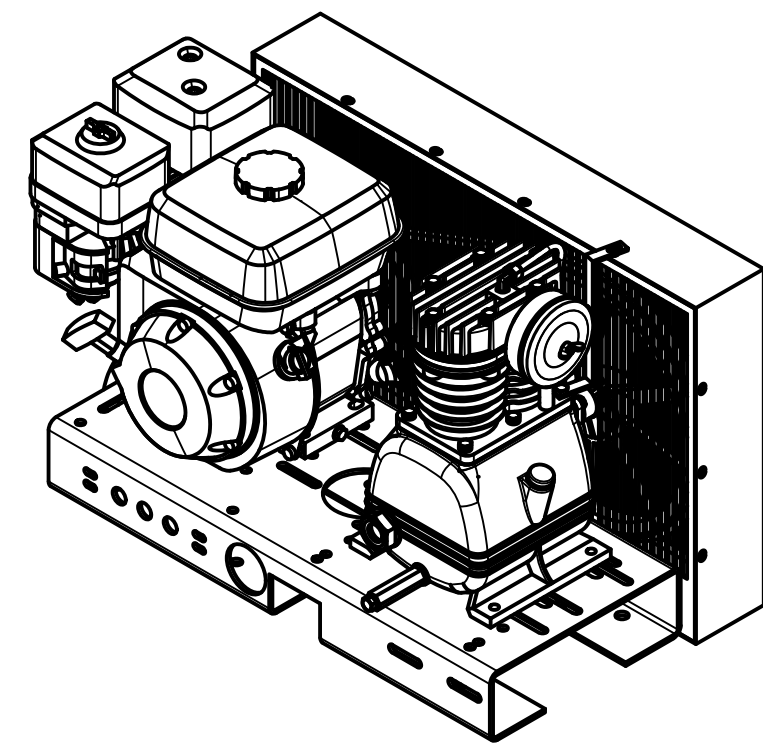

TOP VIEW

FRONT VIEW

SIDE VIEW

TANK
DISCHARGE
OUTLET SIZE:
3/4"

PARTS LIST

ITEM	QTY	PART NUMBER	DESCRIPTION
1	1	IAT-T10HPG	10 G GAS PORT TANK ASMBLY
2	1	IAT-PC-REG-ASSEMBLY	PORTABLE REGULATOR ASSEMBLY
3	1	IAT-P551-ELE	5.5HP LH2 BASIC BASE MOUNT

B

B

A

A

TOP VIEW

FRONT VIEW

SIDE VIEW

PARTS LIST				PARTS LIST			
ITEM	QTY	PART NUMBER	DESCRIPTION	ITEM	QTY	PART NUMBER	DESCRIPTION
1	1	IAT-TP26BKWR (CURRENT) V6	26IN TOP PLATE	7	1	IAT-ST25-150 V2	SAFETY VALVE
2	1	IAT-LH2 V7	2-3HP BARE PUMP SINGLE STAGE	8	1	IAT-TCSP-H-5565-B V3	5.5 HP HONDA THROTTLE CONTROL
3	1	IAT-GX200UT2QXE2 V4	5.5HP ELECTRIC START HORIZ	9	1	IAT-BG26X4X17-G V3	BELT GUARD #15
4	1	IAT-MAL44 V4	4.4 PULLEY L-HUB (AK46-H)	10	1	IAT-LH2-BGSTRAP V2	LH2 BELT GUARD STRAP
5	1	IAT-A52	A52 BELT	11	1	IAT-OIL-DRAIN V2	OIL DRAIN
6	1	IAT-2501-08-08-P V3	1/2MPT X 1/2 JIC 90 W/PORT				

4

3

2

1

TOP VIEW

FRONT VIEW

SIDE VIEW

PARTS LIST

ITEM	QTY	PART NUMBER	DESCRIPTION
1	1	IAT-REG-MAN	REGULATOR MANIFOLD
2	2	IAT-714	QUICK COUPLER M STYLE MALE
3	1	IAT-PSB16-A	AIR GAUGE BACK MT 1/8
4	1	IAT-R354-MW	1/2 REGULATOR
5	1	IAT-PF1/2" BLK PL	1/2" BLACK PLUG
6	1	IAT-2404-08-08-O	JIC1/2 STRAIGHT FITTING O-RING
7	1	IAT-109-2	1/8 BRASS PLUG