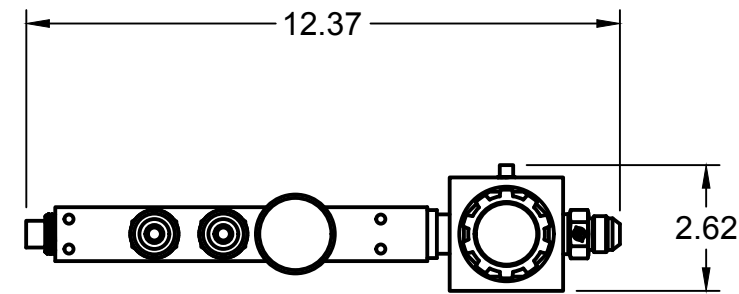

B

B

A

A

TOP VIEW

FRONT VIEW

SIDE VIEW

PARTS LIST				PARTS LIST			
ITEM	QTY	PART NUMBER	DESCRIPTION	ITEM	QTY	PART NUMBER	DESCRIPTION
1	1	IAT-TP26BKWR (CURRENT) V6	26IN TOP PLATE	7	1	IAT-ST25-150 V2	SAFETY VALVE
2	1	IAT-LH2 V7	2-3HP BARE PUMP SINGLE STAGE	8	1	IAT-TCSP-H-5565-B V3	5.5 HP HONDA THROTTLE CONTROL
3	1	IAT-GX200UT2QXE2 V4	5.5HP ELECTRIC START HORIZ	9	1	IAT-BG26X4X17-G V3	BELT GUARD #15
4	1	IAT-MAL44 V4	4.4 PULLEY L-HUB (AK46-H)	10	1	IAT-LH2-BGSTRAP V2	LH2 BELT GUARD STRAP
5	1	IAT-A52	A52 BELT	11	1	IAT-OIL-DRAIN V2	OIL DRAIN
6	1	IAT-2501-08-08-P V3	1/2MPT X 1/2 JIC 90 W/PORT				

4

3

2

1

TOP VIEW

FRONT VIEW

SIDE VIEW

PARTS LIST

ITEM	QTY	PART NUMBER	DESCRIPTION
1	1	IAT-REG-MAN	REGULATOR MANIFOLD
2	2	IAT-714	QUICK COUPLER M STYLE MALE
3	1	IAT-PSB16-A	AIR GAUGE BACK MT 1/8
4	1	IAT-R354-MW	1/2 REGULATOR
5	1	IAT-PF1/2" BLK PL	1/2" BLACK PLUG
6	1	IAT-2404-08-08-O	JIC1/2 STRAIGHT FITTING O-RING
7	1	IAT-109-2	1/8 BRASS PLUG

PARTS LIST				PARTS LIST			
ITEM	QTY	PART NUMBER	DESCRIPTION	ITEM	QTY	PART NUMBER	DESCRIPTION
1	1	IAT-10HNTP-200	10 GALLON TWIN TANK	8	4	IAT-PC-21101009	RUBBER PAD FOR PC
2	1	IAT-PC-21101014	SHAFT BRACKET FOR 10 GAL TWI	9	1	IAT-PC-21101011.2	WHEEL FOR PC 12" X 4.56"
3	1	IAT-PF3/4PLUG	3/4" PLUG	10	1	IAT-NG-49-95-125	PILOT VALVE 95-125 1/2" JIC
4	1	IAT-ST25-200	SAFETY VALVE 200 PSI	11	4	IAT-3X1.8X.7D	RUBBER PAD FOR TOP PLATES
5	1	IAT-PSB20	AIR GAUGE BACK MT 1/4	12	1	IAT-2501-08-12-O	3/4 MP X 1/2 M JIC 90 DEG R IN
6	1	IAT-BPC-2501-04-02	1/8 P X 1/4 COMP PUSH LOK 90	13	1	IAT-PF3/4X1/4REDUCE	3/4X1/4 REDUCER GAL
7	2	IAT-BDC604-04	1/4 PIPE DRAIN COCK	14	2	IAT-PC-21101001	RUBBER GRIP FOR 10 GAL TWIN