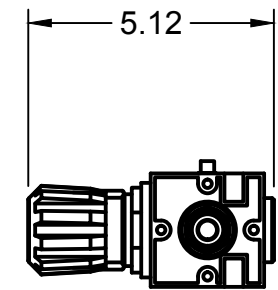

B

B

A

A

TOP VIEW

FRONT VIEW

SIDE VIEW

PARTS LIST				PARTS LIST			
ITEM	QTY	PART NUMBER	DESCRIPTION	ITEM	QTY	PART NUMBER	DESCRIPTION
1	1	IAT-TP26BKWR (CURRENT) V6	26IN TOP PLATE	7	1	IAT-ST25-150 V2	SAFETY VALVE
2	1	IAT-LH2 V7	2-3HP BARE PUMP SINGLE STAGE	8	1	IAT-TCSP-H-5565-B V3	5.5 HP HONDA THROTTLE CONTROL
3	1	IAT-GX200UT2QXE2 V4	5.5HP ELECTRIC START HORIZ	9	1	IAT-BG26X4X17-G V3	BELT GUARD #15
4	1	IAT-MAL44 V4	4.4 PULLEY L-HUB (AK46-H)	10	1	IAT-LH2-BGSTRAP V2	LH2 BELT GUARD STRAP
5	1	IAT-A52	A52 BELT	11	1	IAT-OIL-DRAIN V2	OIL DRAIN
6	1	IAT-2501-08-08-P V3	1/2MPT X 1/2 JIC 90 W/PORT				

4

3

2

1

TOP VIEW

FRONT VIEW

SIDE VIEW

PARTS LIST

ITEM	QTY	PART NUMBER	DESCRIPTION
1	1	IAT-REG-MAN	REGULATOR MANIFOLD
2	2	IAT-714	QUICK COUPLER M STYLE MALE
3	1	IAT-PSB16-A	AIR GAUGE BACK MT 1/8
4	1	IAT-R354-MW	1/2 REGULATOR
5	1	IAT-PF1/2" BLK PL	1/2" BLACK PLUG
6	1	IAT-2404-08-08-O	JIC1/2 STRAIGHT FITTING O-RING
7	1	IAT-109-2	1/8 BRASS PLUG

PARTS LIST				PARTS LIST			
ITEM	QTY	PART NUMBER	DESCRIPTION	ITEM	QTY	PART NUMBER	DESCRIPTION
1	1	IAT-10HNTP-200	10 GALLON TWIN TANK	8	4	IAT-PC-21101009	RUBBER PAD FOR PC
2	1	IAT-PC-21101014	SHAFT BRACKET FOR 10 GAL TWI	9	1	IAT-PC-21101011.2	WHEEL FOR PC 12" X 4.56"
3	1	IAT-PF3/4PLUG	3/4" PLUG	10	1	IAT-NG-49-95-125	PILOT VALVE 95-125 1/2" JIC
4	1	IAT-ST25-200	SAFETY VALVE 200 PSI	11	4	IAT-3X1.8X.7D	RUBBER PAD FOR TOP PLATES
5	1	IAT-PSB20	AIR GAUGE BACK MT 1/4	12	1	IAT-2501-08-12-O	3/4 MP X 1/2 M JIC 90 DEG R IN
6	1	IAT-BPC-2501-04-02	1/8 P X 1/4 COMP PUSH LOK 90	13	1	IAT-PF3/4X1/4REDUCE	3/4X1/4 REDUCER GAL
7	2	IAT-BDC604-04	1/4 PIPE DRAIN COCK	14	2	IAT-PC-21101001	RUBBER GRIP FOR 10 GAL TWIN