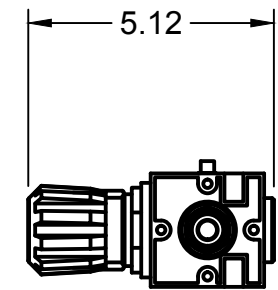

B

B

A

A

PARTS LIST				PARTS LIST			
ITEM	QTY	PART NUMBER	DESCRIPTION	ITEM	QTY	PART NUMBER	DESCRIPTION
1	1	IAT-TP26BKWR (CURRENT)	26IN TOP PLATE	6	1	IAT-2501-08-08-P	1/2MPT X 1/2 JIC 90 W/PORT
2	1	IAT-LH2	2-3HP BARE PUMP SINGLE STAGE	7	1	IAT-ST25-150	SAFETY VALVE
3	1	IAT-GX200UT2QX2	200CC PULL START	8	1	IAT-TCSP-H-5565-B	5.5 HP HONDA THROTTLE CONTRO
4	1	IAT-MAL44	4.4 PULLEY L-HUB (AK46-H)	9	1	IAT-BG26X4X17-G	BELT GUARD #15
5	1	IAT-A52	A52 BELT	10	1	IAT-LH2-BGSTRAP	LH2 BELT GUARD STRAP
				11	1	IAT-OIL-DRAIN	OIL DRAIN

4

3

2

1

TOP VIEW

FRONT VIEW

SIDE VIEW

PARTS LIST

ITEM	QTY	PART NUMBER	DESCRIPTION
1	1	IAT-REG-MAN	REGULATOR MANIFOLD
2	2	IAT-714	QUICK COUPLER M STYLE MALE
3	1	IAT-PSB16-A	AIR GAUGE BACK MT 1/8
4	1	IAT-R354-MW	1/2 REGULATOR
5	1	IAT-PF1/2" BLK PL	1/2" BLACK PLUG
6	1	IAT-2404-08-08-O	JIC1/2 STRAIGHT FITTING O-RING
7	1	IAT-109-2	1/8 BRASS PLUG

PARTS LIST				PARTS LIST			
ITEM	QTY	PART NUMBER	DESCRIPTION	ITEM	QTY	PART NUMBER	DESCRIPTION
1	1	IAT-10HNTP-200	10 GALLON TWIN TANK	8	4	IAT-PC-21101009	RUBBER PAD FOR PC
2	1	IAT-PC-21101014	SHAFT BRACKET FOR 10 GAL TWI	9	1	IAT-PC-21101011.2	WHEEL FOR PC 12" X 4.56"
3	1	IAT-PF3/4PLUG	3/4" PLUG	10	1	IAT-NG-49-95-125	PILOT VALVE 95-125 1/2" JIC
4	1	IAT-ST25-200	SAFETY VALVE 200 PSI	11	4	IAT-3X1.8X.7D	RUBBER PAD FOR TOP PLATES
5	1	IAT-PSB20	AIR GAUGE BACK MT 1/4	12	1	IAT-2501-08-12-O	3/4 MP X 1/2 M JIC 90 DEG R IN
6	1	IAT-BPC-2501-04-02	1/8 P X 1/4 COMP PUSH LOK 90	13	1	IAT-PF3/4X1/4REDUCE	3/4X1/4 REDUCER GAL
7	2	IAT-BDC604-04	1/4 PIPE DRAIN COCK	14	2	IAT-PC-21101001	RUBBER GRIP FOR 10 GAL TWIN