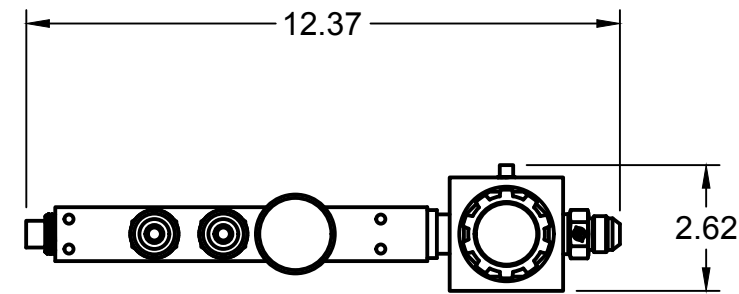

B

B

A

A

PARTS LIST				PARTS LIST			
ITEM	QTY	PART NUMBER	DESCRIPTION	ITEM	QTY	PART NUMBER	DESCRIPTION
1	1	IAT-TP26BKWR (CURRENT)	26IN TOP PLATE	6	1	IAT-2501-08-08-P	1/2MPT X 1/2 JIC 90 W/PORT
2	1	IAT-LH2	2-3HP BARE PUMP SINGLE STAGE	7	1	IAT-ST25-150	SAFETY VALVE
3	1	IAT-GX200UT2QX2	200CC PULL START	8	1	IAT-TCSP-H-5565-B	5.5 HP HONDA THROTTLE CONTRO
4	1	IAT-MAL44	4.4 PULLEY L-HUB (AK46-H)	9	1	IAT-BG26X4X17-G	BELT GUARD #15
5	1	IAT-A52	A52 BELT	10	1	IAT-LH2-BGSTRAP	LH2 BELT GUARD STRAP
				11	1	IAT-OIL-DRAIN	OIL DRAIN

4

3

2

1

TOP VIEW

FRONT VIEW

SIDE VIEW

PARTS LIST

ITEM	QTY	PART NUMBER	DESCRIPTION
1	1	IAT-REG-MAN	REGULATOR MANIFOLD
2	2	IAT-714	QUICK COUPLER M STYLE MALE
3	1	IAT-PSB16-A	AIR GAUGE BACK MT 1/8
4	1	IAT-R354-MW	1/2 REGULATOR
5	1	IAT-PF1/2" BLK PL	1/2" BLACK PLUG
6	1	IAT-2404-08-08-O	JIC1/2 STRAIGHT FITTING O-RING
7	1	IAT-109-2	1/8 BRASS PLUG

PARTS LIST				PARTS LIST			
ITEM	QTY	PART NUMBER	DESCRIPTION	ITEM	QTY	PART NUMBER	DESCRIPTION
1	1	IAT-10HNTP-200	10 GALLON TWIN TANK	8	4	IAT-PC-21101009	RUBBER PAD FOR PC
2	1	IAT-PC-21101014	SHAFT BRACKET FOR 10 GAL TWI	9	1	IAT-PC-21101011.2	WHEEL FOR PC 12" X 4.56"
3	1	IAT-PF3/4PLUG	3/4" PLUG	10	1	IAT-NG-49-95-125	PILOT VALVE 95-125 1/2" JIC
4	1	IAT-ST25-200	SAFETY VALVE 200 PSI	11	4	IAT-3X1.8X.7D	RUBBER PAD FOR TOP PLATES
5	1	IAT-PSB20	AIR GAUGE BACK MT 1/4	12	1	IAT-2501-08-12-O	3/4 MP X 1/2 M JIC 90 DEG R IN
6	1	IAT-BPC-2501-04-02	1/8 P X 1/4 COMP PUSH LOK 90	13	1	IAT-PF3/4X1/4REDUCE	3/4X1/4 REDUCER GAL
7	2	IAT-BDC604-04	1/4 PIPE DRAIN COCK	14	2	IAT-PC-21101001	RUBBER GRIP FOR 10 GAL TWIN