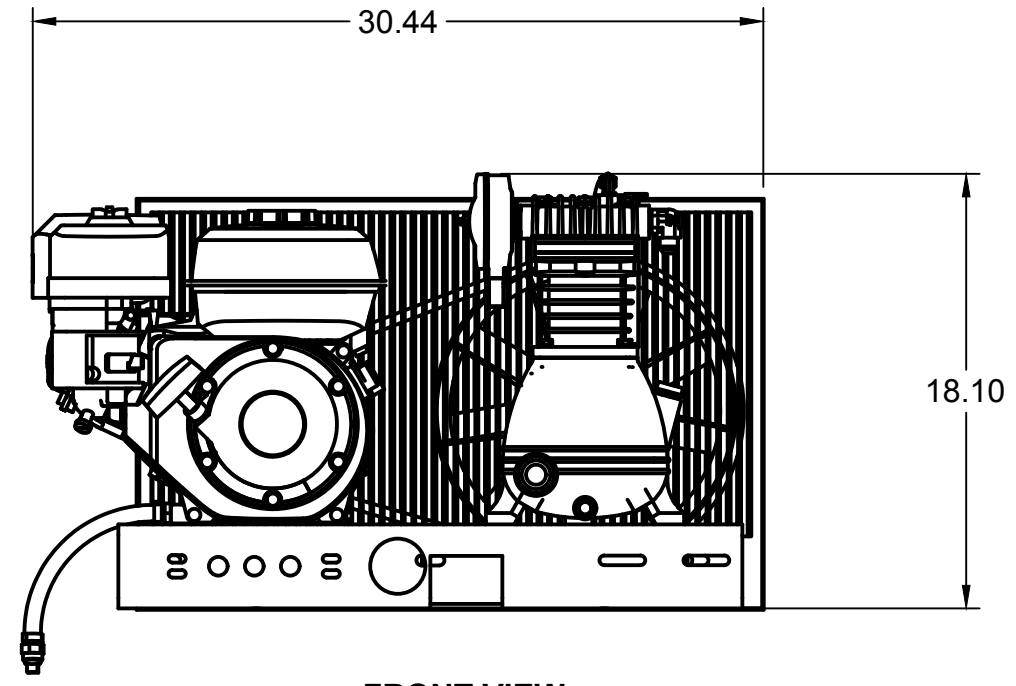

TANK
DISCHARGE
OUTLET SIZE:
3/4"

PARTS LIST

ITEM	QTY	PART NUMBER	DESCRIPTION
1	1	IAT-T10HPG	10 G GAS PORT TANK ASMBLY
2	1	IAT-PC-REG-ASSEMBLY	PORTABLE REGULATOR ASSEMBLY
3	1	IAT-P551	5.5HP LH2 BASIC BASE MOUNT

B

B

A

A

PARTS LIST				PARTS LIST			
ITEM	QTY	PART NUMBER	DESCRIPTION	ITEM	QTY	PART NUMBER	DESCRIPTION
1	1	IAT-TP26BKWR (CURRENT)	26IN TOP PLATE	6	1	IAT-2501-08-08-P	1/2MPT X 1/2 JIC 90 W/PORT
2	1	IAT-LH2	2-3HP BARE PUMP SINGLE STAGE	7	1	IAT-ST25-150	SAFETY VALVE
3	1	IAT-GX200UT2QX2	200CC PULL START	8	1	IAT-TCSP-H-5565-B	5.5 HP HONDA THROTTLE CONTRO
4	1	IAT-MAL44	4.4 PULLEY L-HUB (AK46-H)	9	1	IAT-BG26X4X17-G	BELT GUARD #15
5	1	IAT-A52	A52 BELT	10	1	IAT-LH2-BGSTRAP	LH2 BELT GUARD STRAP
				11	1	IAT-OIL-DRAIN	OIL DRAIN

4

3

2

1

TOP VIEW

FRONT VIEW

SIDE VIEW

PARTS LIST

PARTS LIST				PARTS LIST			
ITEM	QTY	PART NUMBER	DESCRIPTION	ITEM	QTY	PART NUMBER	DESCRIPTION
1	1	IAT-10HNTP-200	10 GALLON TWIN TANK	8	4	IAT-PC-21101009	RUBBER PAD FOR PC
2	1	IAT-PC-21101014	SHAFT BRACKET FOR 10 GAL TWI	9	1	IAT-PC-21101011.2	WHEEL FOR PC 12" X 4.56"
3	1	IAT-PF3/4PLUG	3/4" PLUG	10	1	IAT-NG-49-95-125	PILOT VALVE 95-125 1/2" JIC
4	1	IAT-ST25-200	SAFETY VALVE 200 PSI	11	4	IAT-3X1.8X.7D	RUBBER PAD FOR TOP PLATES
5	1	IAT-PSB20	AIR GAUGE BACK MT 1/4	12	1	IAT-2501-08-12-O	3/4 MP X 1/2 M JIC 90 DEG R IN
6	1	IAT-BPC-2501-04-02	1/8 P X 1/4 COMP PUSH LOK 90	13	1	IAT-PF3/4X1/4REDUCE	3/4X1/4 REDUCER GAL
7	2	IAT-BDC604-04	1/4 PIPE DRAIN COCK	14	2	IAT-PC-21101001	RUBBER GRIP FOR 10 GAL TWIN