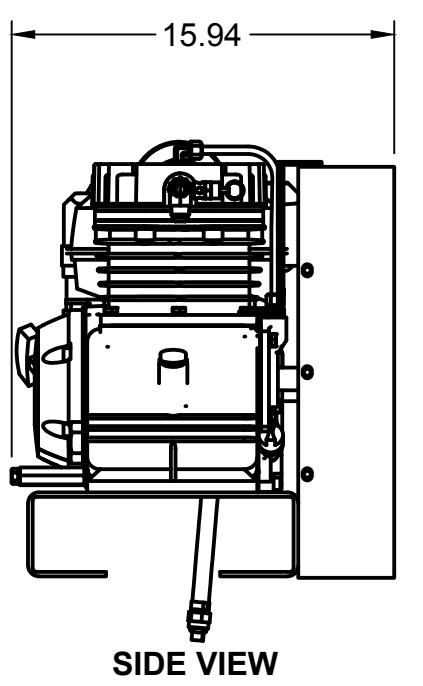

TANK
DISCHARGE
OUTLET SIZE:
3/4"

PARTS LIST

ITEM	QTY	PART NUMBER	DESCRIPTION
1	1	IAT-T10HPG	10 G GAS PORT TANK ASMBLY
2	1	IAT-PC-REG-ASSEMBLY	PORTABLE REGULATOR ASSEMBLY
3	1	IAT-P551	5.5HP LH2 BASIC BASE MOUNT

B

B

A

A

PARTS LIST				PARTS LIST			
ITEM	QTY	PART NUMBER	DESCRIPTION	ITEM	QTY	PART NUMBER	DESCRIPTION
1	1	IAT-TP26BKWR (CURRENT)	26IN TOP PLATE	6	1	IAT-2501-08-08-P	1/2MPT X 1/2 JIC 90 W/PORT
2	1	IAT-LH2	2-3HP BARE PUMP SINGLE STAGE	7	1	IAT-ST25-150	SAFETY VALVE
3	1	IAT-GX200UT2QX2	200CC PULL START	8	1	IAT-TCSP-H-5565-B	5.5 HP HONDA THROTTLE CONTRO
4	1	IAT-MAL44	4.4 PULLEY L-HUB (AK46-H)	9	1	IAT-BG26X4X17-G	BELT GUARD #15
5	1	IAT-A52	A52 BELT	10	1	IAT-LH2-BGSTRAP	LH2 BELT GUARD STRAP
				11	1	IAT-OIL-DRAIN	OIL DRAIN

4

3

2

1

TOP VIEW

FRONT VIEW

SIDE VIEW

PARTS LIST

PARTS LIST				PARTS LIST			
ITEM	QTY	PART NUMBER	DESCRIPTION	ITEM	QTY	PART NUMBER	DESCRIPTION
1	1	IAT-10HNTP-200	10 GALLON TWIN TANK	8	4	IAT-PC-21101009	RUBBER PAD FOR PC
2	1	IAT-PC-21101014	SHAFT BRACKET FOR 10 GAL TWI	9	1	IAT-PC-21101011.2	WHEEL FOR PC 12" X 4.56"
3	1	IAT-PF3/4PLUG	3/4" PLUG	10	1	IAT-NG-49-95-125	PILOT VALVE 95-125 1/2" JIC
4	1	IAT-ST25-200	SAFETY VALVE 200 PSI	11	4	IAT-3X1.8X.7D	RUBBER PAD FOR TOP PLATES
5	1	IAT-PSB20	AIR GAUGE BACK MT 1/4	12	1	IAT-2501-08-12-O	3/4 MP X 1/2 M JIC 90 DEG R IN
6	1	IAT-BPC-2501-04-02	1/8 P X 1/4 COMP PUSH LOK 90	13	1	IAT-PF3/4X1/4REDUCE	3/4X1/4 REDUCER GAL
7	2	IAT-BDC604-04	1/4 PIPE DRAIN COCK	14	2	IAT-PC-21101001	RUBBER GRIP FOR 10 GAL TWIN