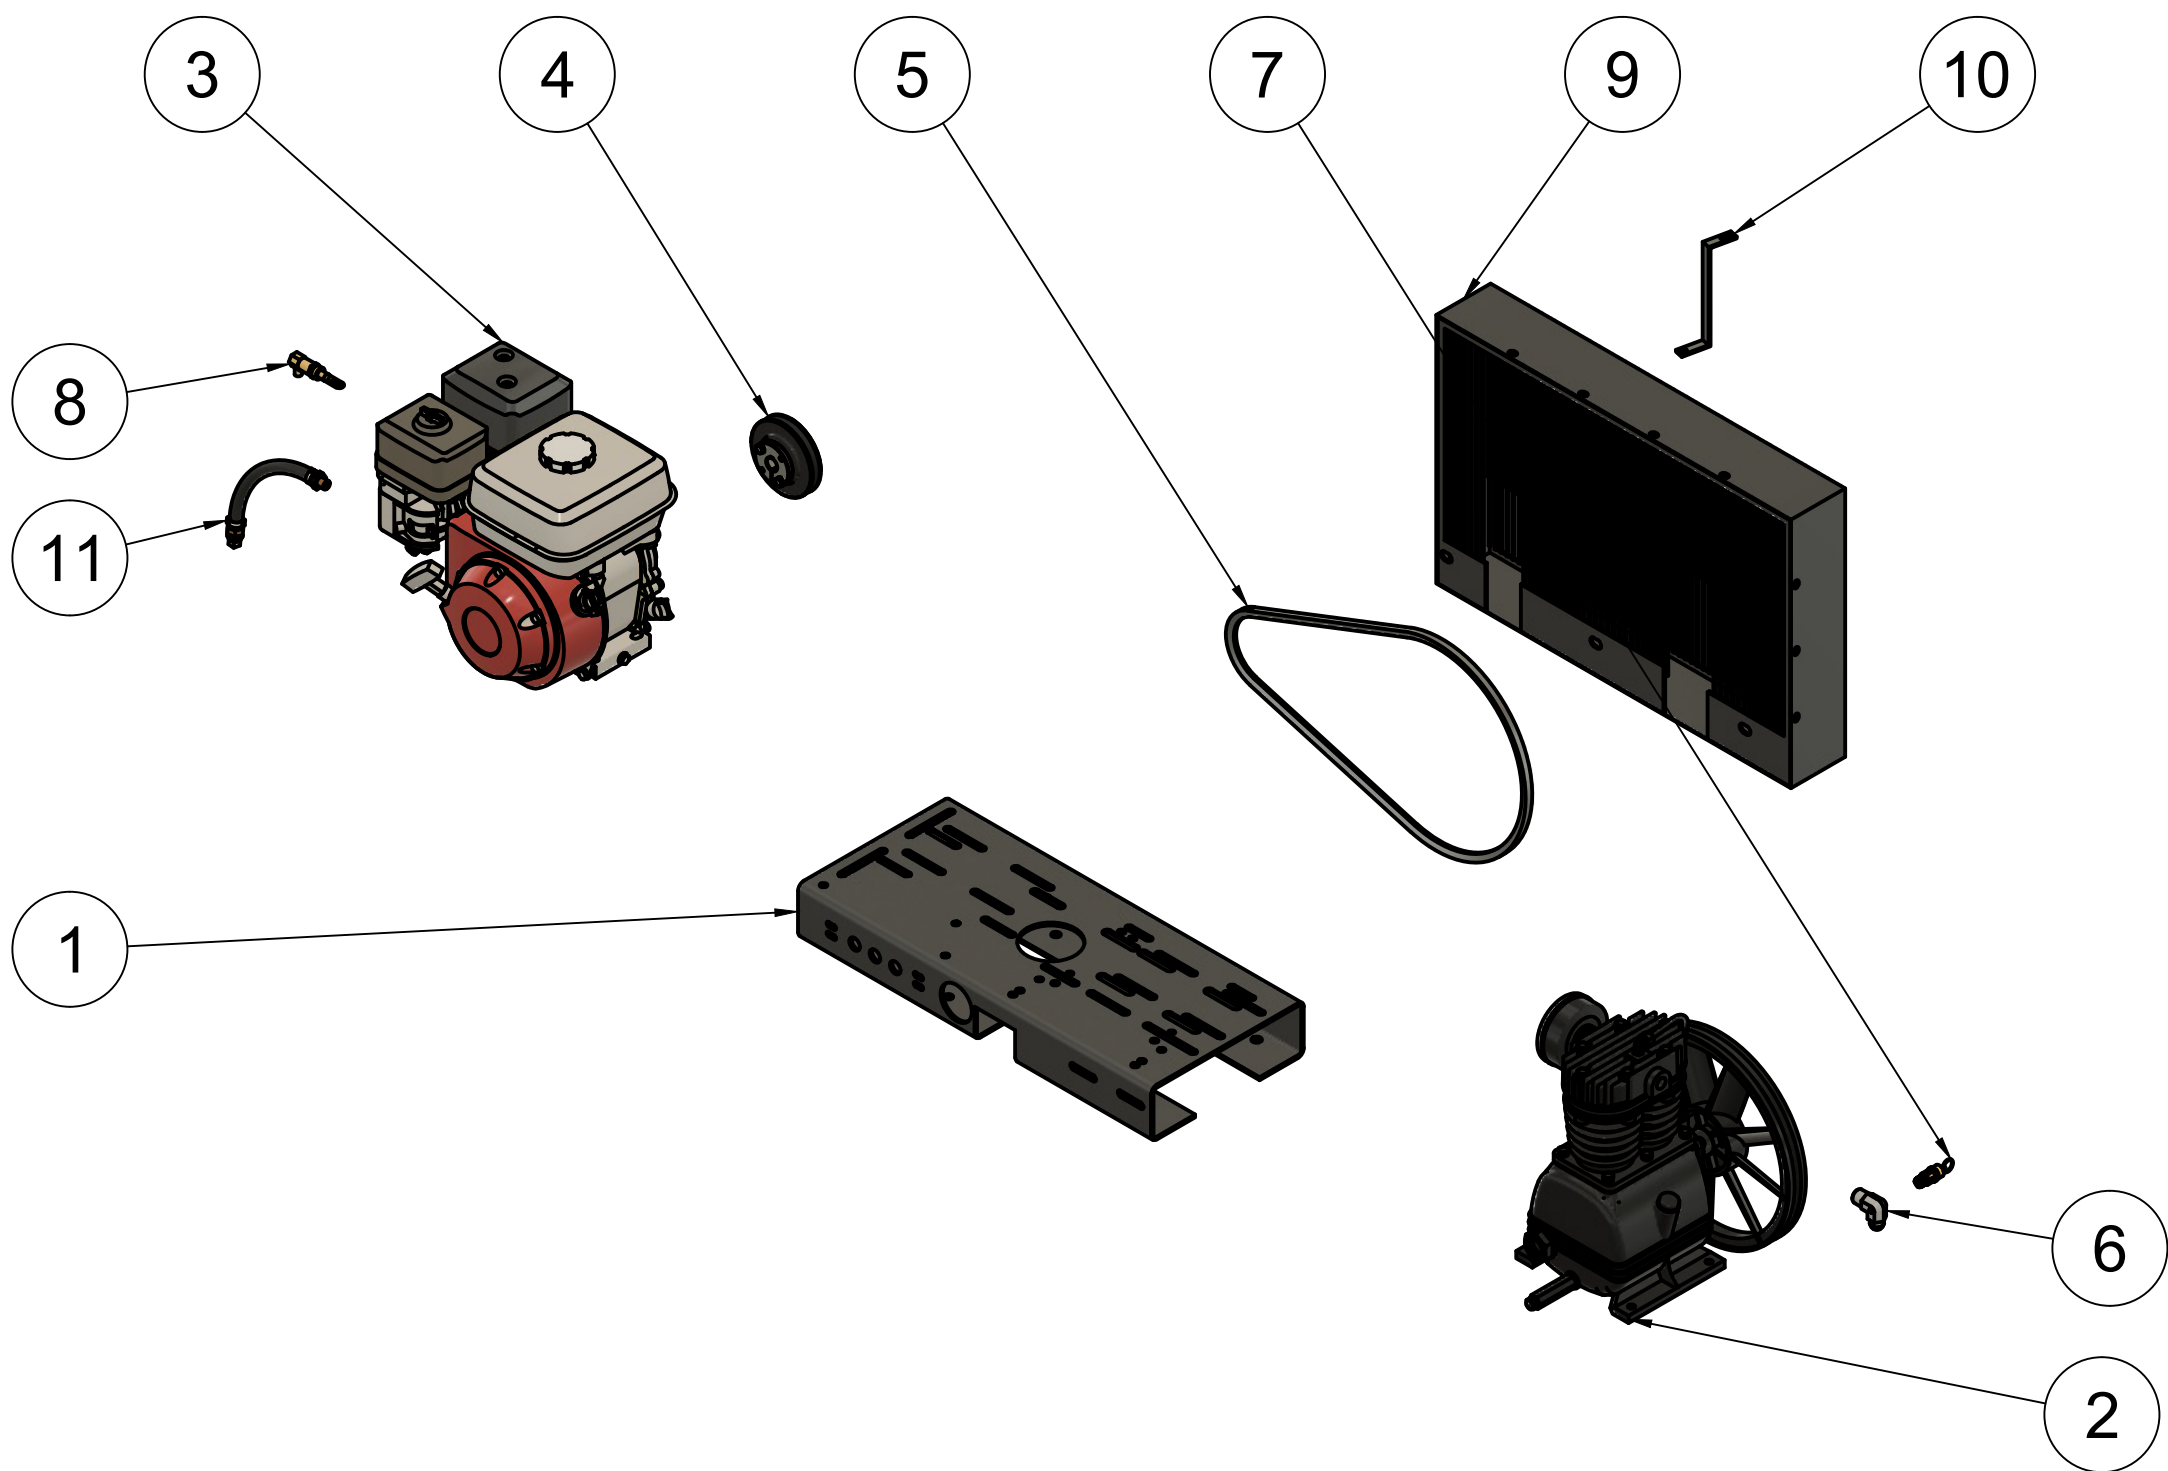

TANK
DISCHARGE
OUTLET SIZE:
3/4"

PARTS LIST

ITEM	QTY	PART NUMBER	DESCRIPTION
1	1	IAT-T10HPG	10 G GAS PORT TANK ASMBLY
2	1	IAT-PC-REG-ASSEMBLY	PORTABLE REGULATOR ASSEMBLY
3	1	IAT-P551	5.5HP LH2 BASIC BASE MOUNT

B

B

A

A

PARTS LIST				PARTS LIST			
ITEM	QTY	PART NUMBER	DESCRIPTION	ITEM	QTY	PART NUMBER	DESCRIPTION
1	1	IAT-TP26BKWR (CURRENT)	26IN TOP PLATE	6	1	IAT-2501-08-08-P	1/2MPT X 1/2 JIC 90 W/PORT
2	1	IAT-LH2	2-3HP BARE PUMP SINGLE STAGE	7	1	IAT-ST25-150	SAFETY VALVE
3	1	IAT-GX200UT2QX2	200CC PULL START	8	1	IAT-TCSP-H-5565-B	5.5 HP HONDA THROTTLE CONTRO
4	1	IAT-MAL44	4.4 PULLEY L-HUB (AK46-H)	9	1	IAT-BG26X4X17-G	BELT GUARD #15
5	1	IAT-A52	A52 BELT	10	1	IAT-LH2-BGSTRAP	LH2 BELT GUARD STRAP
				11	1	IAT-OIL-DRAIN	OIL DRAIN

ITEM	QTY	PART NUMBER	DESCRIPTION
1	1	IAT-REG-MAN	REGULATOR MANIFOLD
2	2	IAT-714	QUICK COUPLER M STYLE MALE
3	1	IAT-PSB16-A	AIR GAUGE BACK MT 1/8
4	1	IAT-R354-MW	1/2 REGULATOR
5	1	IAT-PF1/2" BLK PL	1/2" BLACK PLUG
6	1	IAT-2404-08-08-O	JIC1/2 STRAIGHT FITTING O-RING
7	1	IAT-109-2	1/8 BRASS PLUG

PARTS LIST				PARTS LIST			
ITEM	QTY	PART NUMBER	DESCRIPTION	ITEM	QTY	PART NUMBER	DESCRIPTION
1	1	IAT-10HNTP-200	10 GALLON TWIN TANK	8	4	IAT-PC-21101009	RUBBER PAD FOR PC
2	1	IAT-PC-21101014	SHAFT BRACKET FOR 10 GAL TWI	9	1	IAT-PC-21101011.2	WHEEL FOR PC 12" X 4.56"
3	1	IAT-PF3/4PLUG	3/4" PLUG	10	1	IAT-NG-49-95-125	PILOT VALVE 95-125 1/2" JIC
4	1	IAT-ST25-200	SAFETY VALVE 200 PSI	11	4	IAT-3X1.8X.7D	RUBBER PAD FOR TOP PLATES
5	1	IAT-PSB20	AIR GAUGE BACK MT 1/4	12	1	IAT-2501-08-12-O	3/4 MP X 1/2 M JIC 90 DEG R IN
6	1	IAT-BPC-2501-04-02	1/8 P X 1/4 COMP PUSH LOK 90	13	1	IAT-PF3/4X1/4REDUCE	3/4X1/4 REDUCER GAL
7	2	IAT-BDC604-04	1/4 PIPE DRAIN COCK	14	2	IAT-PC-21101001	RUBBER GRIP FOR 10 GAL TWIN