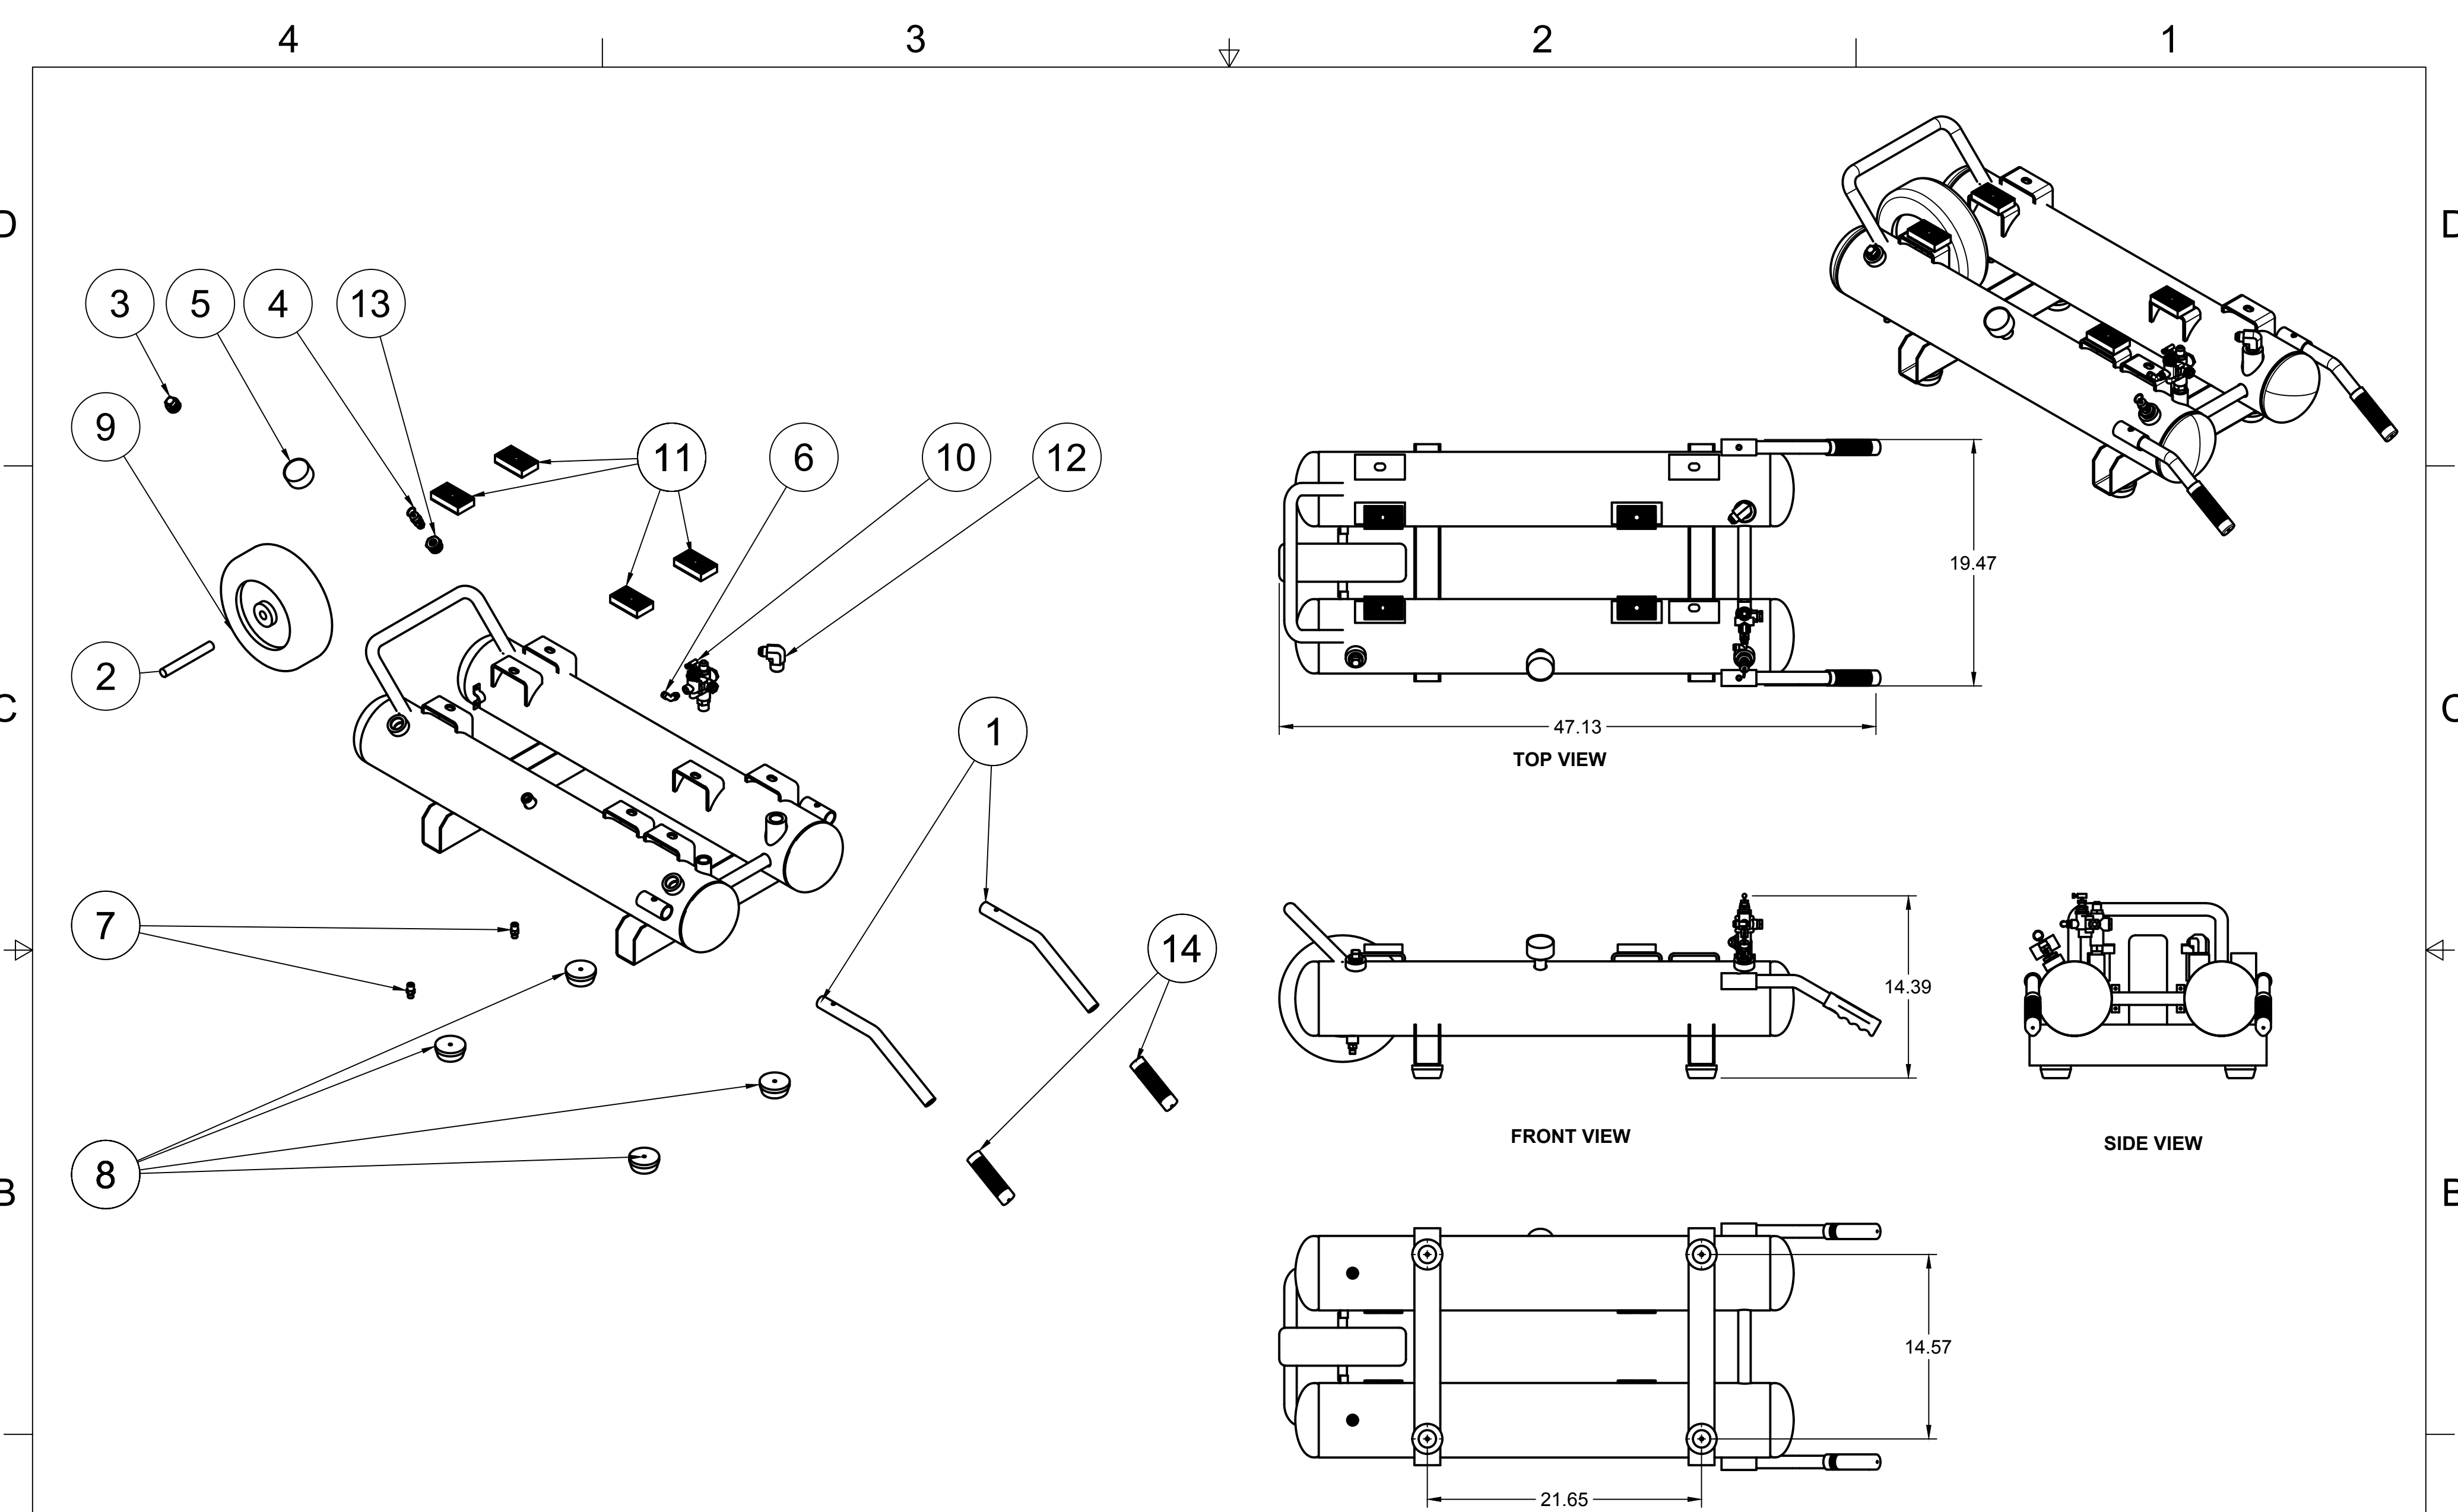

B

B

A

A

PARTS LIST				PARTS LIST			
ITEM	QTY	PART NUMBER	DESCRIPTION	ITEM	QTY	PART NUMBER	DESCRIPTION
1	1	IAT-TP26BKWR (CURRENT)	26IN TOP PLATE	6	1	IAT-2501-08-08-P	1/2MPT X 1/2 JIC 90 W/PORT
2	1	IAT-LH2	2-3HP BARE PUMP SINGLE STAGE	7	1	IAT-ST25-150	SAFETY VALVE
3	1	IAT-GX200UT2QX2	200CC PULL START	8	1	IAT-TCSP-H-5565-B	5.5 HP HONDA THROTTLE CONTRO
4	1	IAT-MAL44	4.4 PULLEY L-HUB (AK46-H)	9	1	IAT-BG26X4X17-G	BELT GUARD #15
5	1	IAT-A52	A52 BELT	10	1	IAT-LH2-BGSTRAP	LH2 BELT GUARD STRAP
				11	1	IAT-OIL-DRAIN	OIL DRAIN

4

3

2

1

TOP VIEW

FRONT VIEW

SIDE VIEW

PARTS LIST

ITEM	QTY	PART NUMBER	DESCRIPTION
1	1	IAT-REG-MAN	REGULATOR MANIFOLD
2	2	IAT-714	QUICK COUPLER M STYLE MALE
3	1	IAT-PSB16-A	AIR GAUGE BACK MT 1/8
4	1	IAT-R354-MW	1/2 REGULATOR
5	1	IAT-PF1/2" BLK PL	1/2" BLACK PLUG
6	1	IAT-2404-08-08-O	JIC1/2 STRAIGHT FITTING O-RING
7	1	IAT-109-2	1/8 BRASS PLUG

PARTS LIST				PARTS LIST			
ITEM	QTY	PART NUMBER	DESCRIPTION	ITEM	QTY	PART NUMBER	DESCRIPTION
1	1	IAT-10HNTP-200	10 GALLON TWIN TANK	8	4	IAT-PC-21101009	RUBBER PAD FOR PC
2	1	IAT-PC-21101014	SHAFT BRACKET FOR 10 GAL TWI	9	1	IAT-PC-21101011.2	WHEEL FOR PC 12" X 4.56"
3	1	IAT-PF3/4PLUG	3/4" PLUG	10	1	IAT-NG-49-95-125	PILOT VALVE 95-125 1/2" JIC
4	1	IAT-ST25-200	SAFETY VALVE 200 PSI	11	4	IAT-3X1.8X.7D	RUBBER PAD FOR TOP PLATES
5	1	IAT-PSB20	AIR GAUGE BACK MT 1/4	12	1	IAT-2501-08-12-O	3/4 MP X 1/2 M JIC 90 DEG R IN
6	1	IAT-BPC-2501-04-02	1/8 P X 1/4 COMP PUSH LOK 90	13	1	IAT-PF3/4X1/4REDUCE	3/4X1/4 REDUCER GAL
7	2	IAT-BDC604-04	1/4 PIPE DRAIN COCK	14	2	IAT-PC-21101001	RUBBER GRIP FOR 10 GAL TWIN