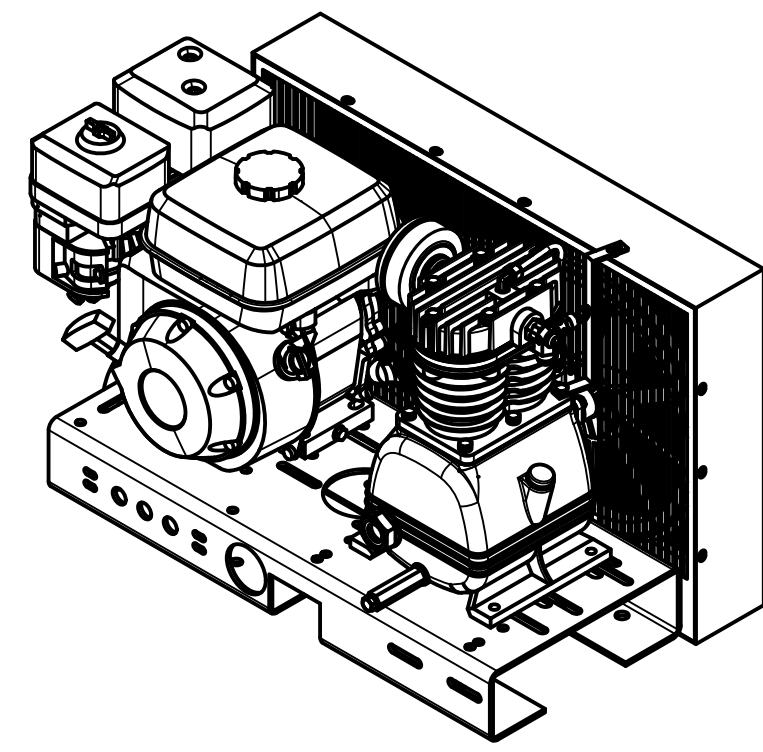

TANK
DISCHARGE
OUTLET SIZE:
3/4"

PARTS LIST

ITEM	QTY	PART NUMBER	DESCRIPTION
1	1	IAT-T10HPG	10 G GAS PORT TANK ASMBLY
2	1	IAT-PC-REG-ASSEMBLY	PORTABLE REGULATOR ASSEMBLY
3	1	IAT-P551	5.5HP LH2 BASIC BASE MOUNT

B

B

A

A

PARTS LIST				PARTS LIST			
ITEM	QTY	PART NUMBER	DESCRIPTION	ITEM	QTY	PART NUMBER	DESCRIPTION
1	1	IAT-TP26BKWR (CURRENT)	26IN TOP PLATE	6	1	IAT-2501-08-08-P	1/2MPT X 1/2 JIC 90 W/PORT
2	1	IAT-LH2	2-3HP BARE PUMP SINGLE STAGE	7	1	IAT-ST25-150	SAFETY VALVE
3	1	IAT-GX200UT2QX2	200CC PULL START	8	1	IAT-TCSP-H-5565-B	5.5 HP HONDA THROTTLE CONTRO
4	1	IAT-MAL44	4.4 PULLEY L-HUB (AK46-H)	9	1	IAT-BG26X4X17-G	BELT GUARD #15
5	1	IAT-A52	A52 BELT	10	1	IAT-LH2-BGSTRAP	LH2 BELT GUARD STRAP
				11	1	IAT-OIL-DRAIN	OIL DRAIN

4

3

2

1

TOP VIEW

FRONT VIEW

SIDE VIEW

PARTS LIST

PARTS LIST				PARTS LIST			
ITEM	QTY	PART NUMBER	DESCRIPTION	ITEM	QTY	PART NUMBER	DESCRIPTION
1	1	IAT-10HNTP-200	10 GALLON TWIN TANK	8	4	IAT-PC-21101009	RUBBER PAD FOR PC
2	1	IAT-PC-21101014	SHAFT BRACKET FOR 10 GAL TWI	9	1	IAT-PC-21101011.2	WHEEL FOR PC 12" X 4.56"
3	1	IAT-PF3/4PLUG	3/4" PLUG	10	1	IAT-NG-49-95-125	PILOT VALVE 95-125 1/2" JIC
4	1	IAT-ST25-200	SAFETY VALVE 200 PSI	11	4	IAT-3X1.8X.7D	RUBBER PAD FOR TOP PLATES
5	1	IAT-PSB20	AIR GAUGE BACK MT 1/4	12	1	IAT-2501-08-12-O	3/4 MP X 1/2 M JIC 90 DEG R IN
6	1	IAT-BPC-2501-04-02	1/8 P X 1/4 COMP PUSH LOK 90	13	1	IAT-PF3/4X1/4REDUCE	3/4X1/4 REDUCER GAL
7	2	IAT-BDC604-04	1/4 PIPE DRAIN COCK	14	2	IAT-PC-21101001	RUBBER GRIP FOR 10 GAL TWIN