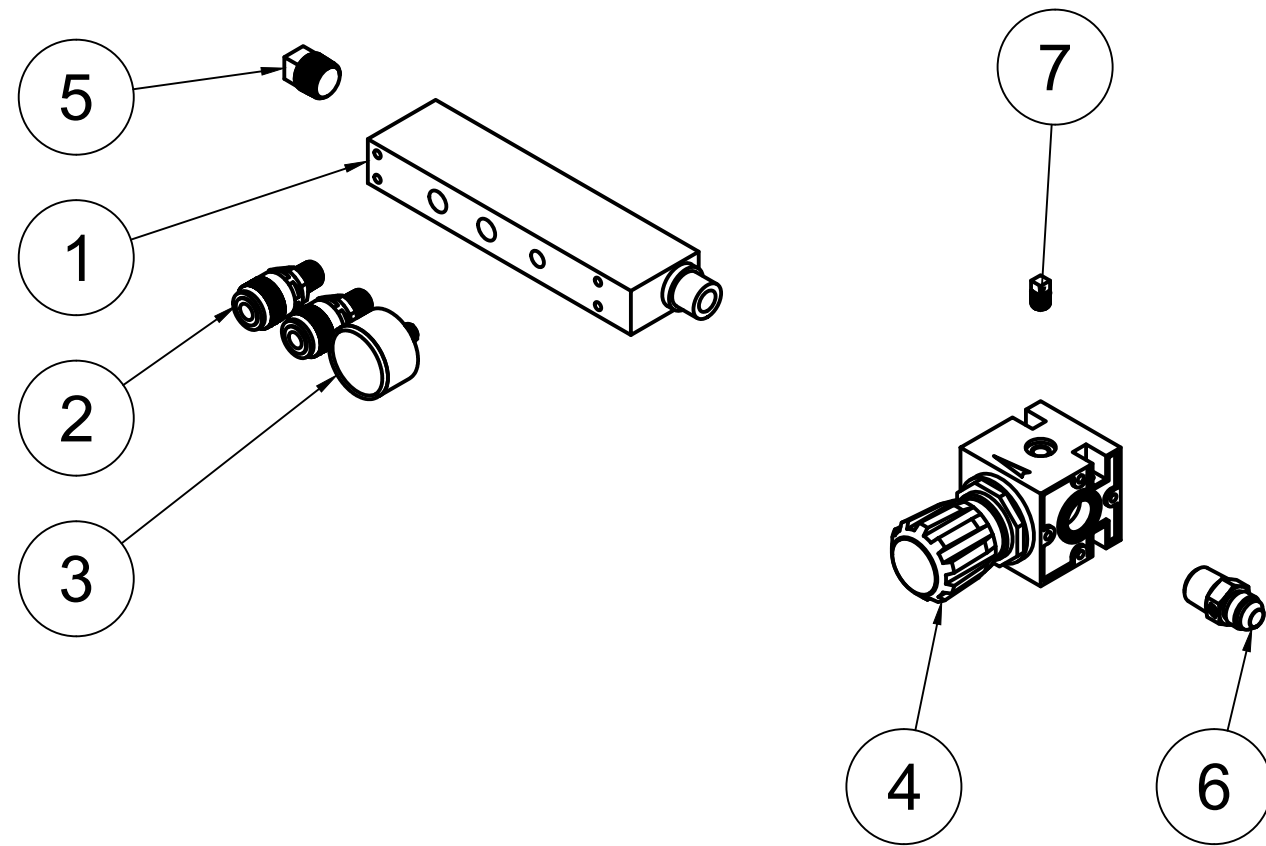

B

B

A

A

PARTS LIST				PARTS LIST			
ITEM	QTY	PART NUMBER	DESCRIPTION	ITEM	QTY	PART NUMBER	DESCRIPTION
1	1	IAT-TP26BKWR (CURRENT)	26IN TOP PLATE	6	1	IAT-2501-08-08-P	1/2MPT X 1/2 JIC 90 W/PORT
2	1	IAT-LH2	2-3HP BARE PUMP SINGLE STAGE	7	1	IAT-ST25-150	SAFETY VALVE
3	1	IAT-GX200UT2QX2	200CC PULL START	8	1	IAT-TCSP-H-5565-B	5.5 HP HONDA THROTTLE CONTRO
4	1	IAT-MAL44	4.4 PULLEY L-HUB (AK46-H)	9	1	IAT-BG26X4X17-G	BELT GUARD #15
5	1	IAT-A52	A52 BELT	10	1	IAT-LH2-BGSTRAP	LH2 BELT GUARD STRAP
				11	1	IAT-OIL-DRAIN	OIL DRAIN

4

3

2

1

TOP VIEW

FRONT VIEW

SIDE VIEW

PARTS LIST

ITEM	QTY	PART NUMBER	DESCRIPTION
1	1	IAT-REG-MAN	REGULATOR MANIFOLD
2	2	IAT-714	QUICK COUPLER M STYLE MALE
3	1	IAT-PSB16-A	AIR GAUGE BACK MT 1/8
4	1	IAT-R354-MW	1/2 REGULATOR
5	1	IAT-PF1/2" BLK PL	1/2" BLACK PLUG
6	1	IAT-2404-08-08-O	JIC1/2 STRAIGHT FITTING O-RING
7	1	IAT-109-2	1/8 BRASS PLUG

PARTS LIST				PARTS LIST			
ITEM	QTY	PART NUMBER	DESCRIPTION	ITEM	QTY	PART NUMBER	DESCRIPTION
1	1	IAT-10HNTP-200	10 GALLON TWIN TANK	8	4	IAT-PC-21101009	RUBBER PAD FOR PC
2	1	IAT-PC-21101014	SHAFT BRACKET FOR 10 GAL TWI	9	1	IAT-PC-21101011.2	WHEEL FOR PC 12" X 4.56"
3	1	IAT-PF3/4PLUG	3/4" PLUG	10	1	IAT-NG-49-95-125	PILOT VALVE 95-125 1/2" JIC
4	1	IAT-ST25-200	SAFETY VALVE 200 PSI	11	4	IAT-3X1.8X.7D	RUBBER PAD FOR TOP PLATES
5	1	IAT-PSB20	AIR GAUGE BACK MT 1/4	12	1	IAT-2501-08-12-O	3/4 MP X 1/2 M JIC 90 DEG R IN
6	1	IAT-BPC-2501-04-02	1/8 P X 1/4 COMP PUSH LOK 90	13	1	IAT-PF3/4X1/4REDUCE	3/4X1/4 REDUCER GAL
7	2	IAT-BDC604-04	1/4 PIPE DRAIN COCK	14	2	IAT-PC-21101001	RUBBER GRIP FOR 10 GAL TWIN