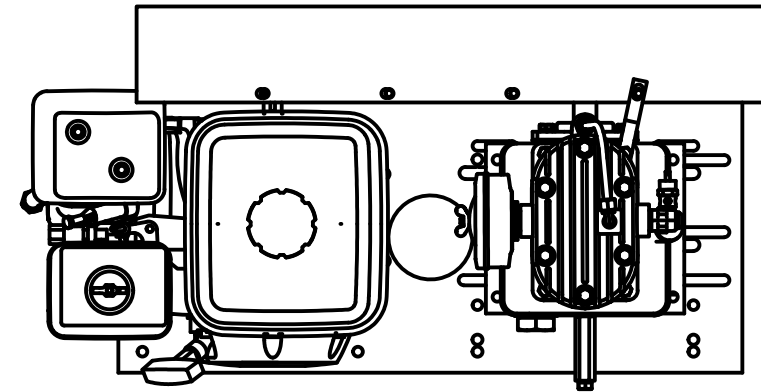

TANK
DISCHARGE
OUTLET SIZE:
3/4"

PARTS LIST

ITEM	QTY	PART NUMBER	DESCRIPTION
1	1	IAT-T10HPG	10 G GAS PORT TANK ASMBLY
2	1	IAT-PC-REG-ASSEMBLY	PORTABLE REGULATOR ASSEMBLY
3	1	IAT-P551	5.5HP LH2 BASIC BASE MOUNT

B

B

A

A

PARTS LIST				PARTS LIST			
ITEM	QTY	PART NUMBER	DESCRIPTION	ITEM	QTY	PART NUMBER	DESCRIPTION
1	1	IAT-TP26BKWR (CURRENT)	26IN TOP PLATE	6	1	IAT-2501-08-08-P	1/2MPT X 1/2 JIC 90 W/PORT
2	1	IAT-LH2	2-3HP BARE PUMP SINGLE STAGE	7	1	IAT-ST25-150	SAFETY VALVE
3	1	IAT-GX200UT2QX2	200CC PULL START	8	1	IAT-TCSP-H-5565-B	5.5 HP HONDA THROTTLE CONTRO
4	1	IAT-MAL44	4.4 PULLEY L-HUB (AK46-H)	9	1	IAT-BG26X4X17-G	BELT GUARD #15
5	1	IAT-A52	A52 BELT	10	1	IAT-LH2-BGSTRAP	LH2 BELT GUARD STRAP
				11	1	IAT-OIL-DRAIN	OIL DRAIN

4

3

2

1

TOP VIEW

FRONT VIEW

SIDE VIEW

PARTS LIST