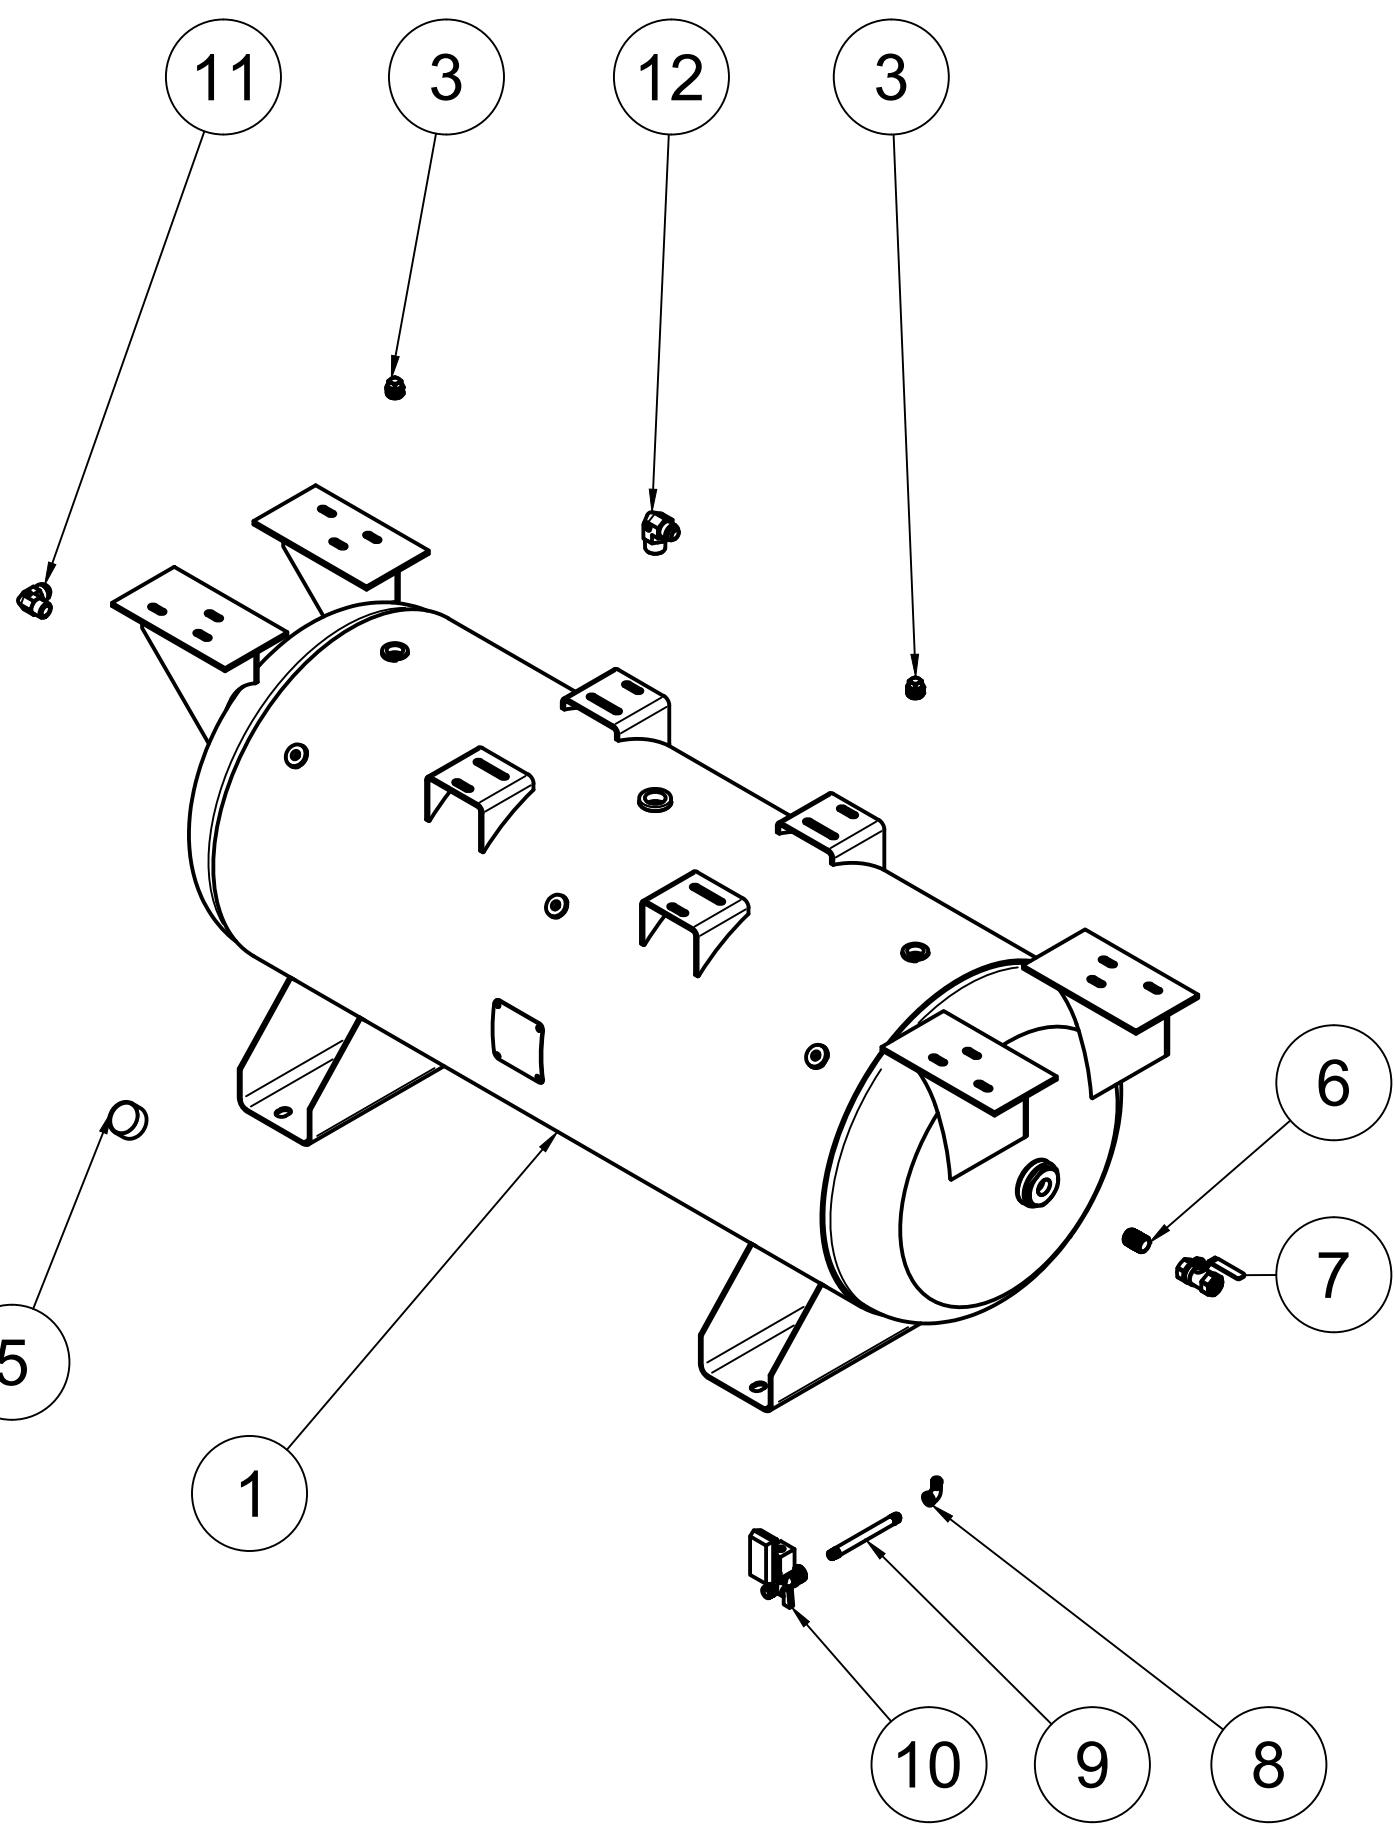

4

3

2

1

D

D

C

C

B

B

A

A

TOP VIEW