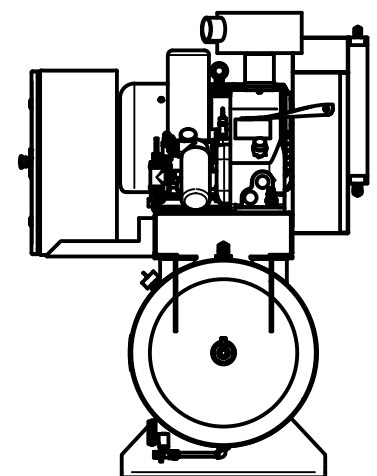

TOP VIEW

FRONT VIEW

SIDE VIEW

PARTS LIST

ITEM	QTY	PART NUMBER	DESCRIPTION
1	1	IAT-T120HRS-DUP6	DUPLEX ROTARY RS6 ELITE
2	2	IAT-RS253E6-24V	25 HP RS6 SKID
3	1	IAT-EOG-PNL-BRK-RT	EOG PANEL BRKRT RIGHT
4	1	IAT-EOG-PNL-BRK-LT	EOG PANEL BRKRT LEFT
5	1	IAT-DRSPNL15-20230HMI	15-20HP 230/3/60 DUP RS HMI PNL

TANK DISCHARGE
OUTLET SIZE: 3/4"

8 7 6 5 4 3 2 1

TOP VIEW

FRONT VIEW

SIDE VIEW

DETAIL A
SCALE 1:8

PARTS LIST				PARTS LIST				PARTS LIST			
ITEM	QTY	PART NUMBER	DESCRIPTION	ITEM	QTY	PART NUMBER	DESCRIPTION	ITEM	QTY	PART NUMBER	DESCRIPTION
1	1	IAT-TP42BKWR	42IN TOP PLATE	11	3	IAT-2501-08-08	1/2 MPT X 1/2 MJIC 90	21	1	IAT-PF1/2"X2"NIP BL	1/2" X 2" NIPPLE GALV
2	1	IAT-RS6-24V	ROTARY SCREW AIREND 15-30HP	12	1	IAT-PF1CLOSE	1" CLOSE NIPPLE	22	1	IAT-716114	1/2" BALL VALVE
3	1	IAT-254-324TMP	254-324T MOTOR PLATE	13	1	IAT-PF1TEE	1" TEE GALV	23	1	IAT-PF1/2" BLK PL	1/2" BLACK PLUG
4	1	IAT-02518ET3E284TW22	25HP TEFC 1800 RPM 284T	14	1	IAT-PF1X1/2REDUCER	1X1/2 REDUCER	24	1	IAT-3R3VX800	BELT
5	1	IAT-BG40X6X24-V2	CA3 BELT GUARD 2PC DESIGN #17	15	2	IAT-RTD-SS-1/2-10	1/2" STAINLESS RTD	25	1	IAT-SK1 7/8	1 7/8" HUB
6	1	IAT-R-14277	AIR OIL COOLER 25-30 HP	16	1	IAT-2501-12-16	3/4" MJIC X 1" MNPT 90	26	1	IAT-SDS35MM	35MM HUB
7	1	IAT-3-3V14.00	3 GROOVE 3V 14 INCH PULLEY	17	1	IAT-PF1/2" CL	1/2" CLOSE NIPPLE GALV	27	1	IAT-1/8X1X14	----
8	1	IAT-3-3V560	3 GROOVE 5.6 INCH PULLEY	18	1	IAT-PF1/2TEE BKPIPE	1/2" TEE GALV PIPE	28	1	IAT-1/8X1X14	STRAP BELT GUARD FOR SCREWS
9	1	IAT-037047D454A	18/10-10-S1HR/45/PAG/1,875/0,5	19	1	IAT-2404-08-08	JIC1/2 STRAIGHT FITTING O-RING				
10	2	IAT-2501-12-12	3/4" MPT X 3/4" MJIC 90	20	1	IAT-SF50-215	1/2 215 PSI SAFETY VALVE				