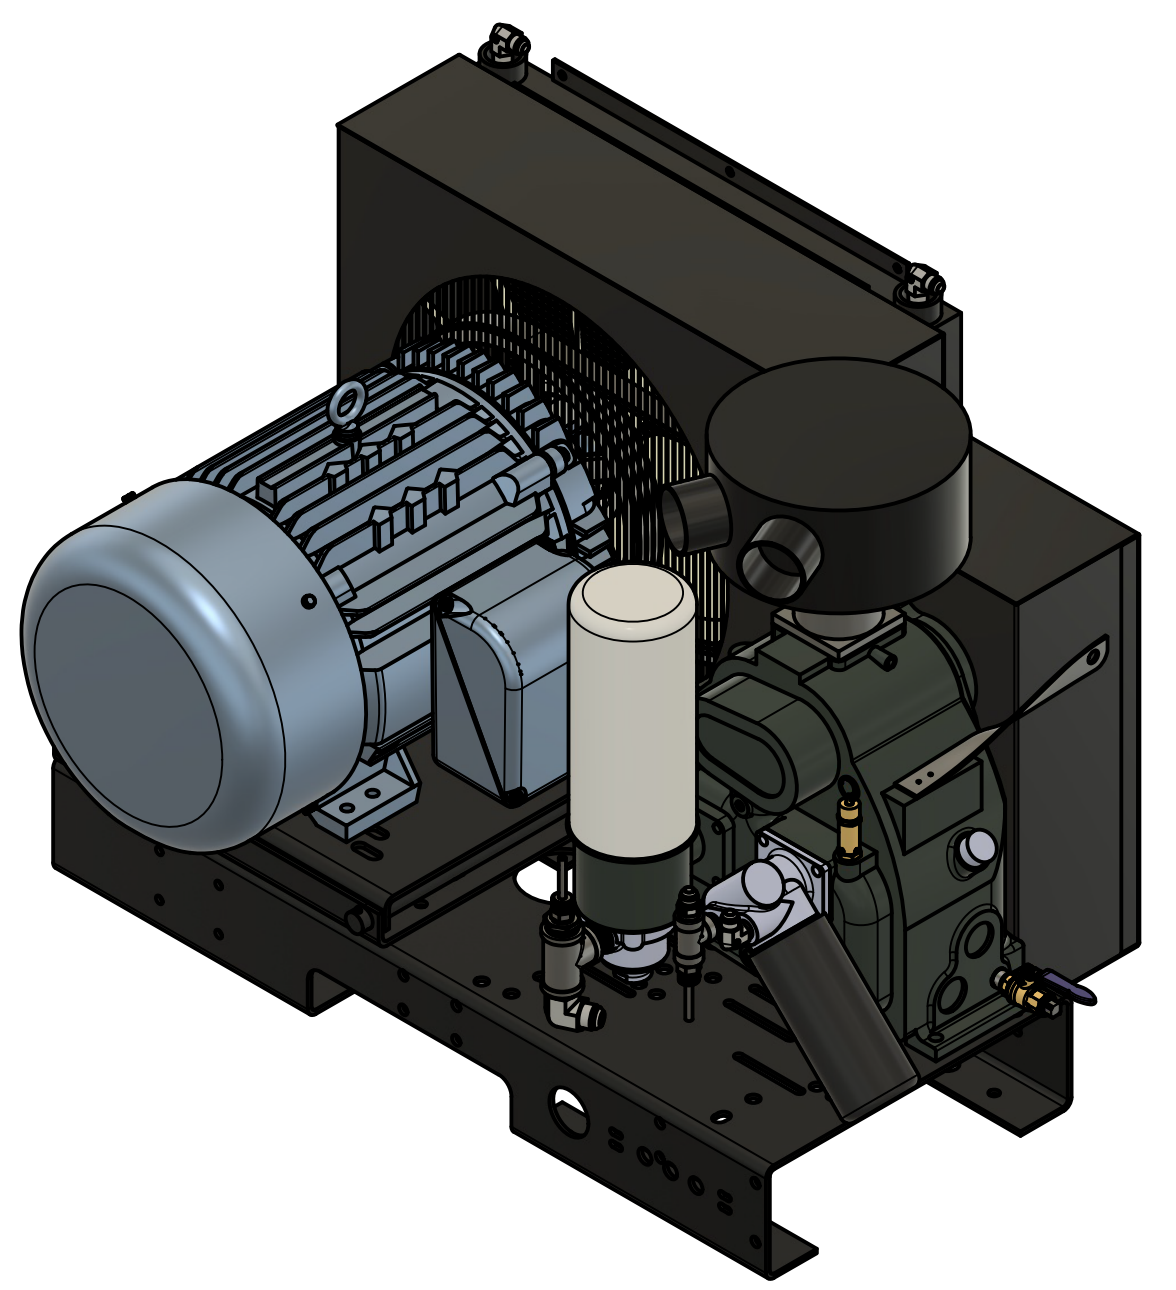

TOP VIEW

FRONT VIEW

SIDE VIEW

PARTS LIST

ITEM	QTY	PART NUMBER	DESCRIPTION
1	1	IAT-T120HRS-DUP6	DUPLEX ROTARY RS6 ELITE
2	2	IAT-RS253E6-24V	25 HP RS6 SKID
3	1	IAT-EOG-PNL-BRK-RT	EOG PANEL BRKRT RIGHT
4	1	IAT-EOG-PNL-BRK-LT	EOG PANEL BRKRT LEFT
5	1	IAT-DRSPNL15-20230HMI	15-20HP 230/3/60 DUP RS HMI PNL

TANK DISCHARGE
OUTLET SIZE: 3/4"

8 7 6 5 4 3 2 1

TOP VIEW

FRONT VIEW

SIDE VIEW

DETAIL A
SCALE 1:8

PARTS LIST				PARTS LIST				PARTS LIST			
ITEM	QTY	PART NUMBER	DESCRIPTION	ITEM	QTY	PART NUMBER	DESCRIPTION	ITEM	QTY	PART NUMBER	DESCRIPTION
1	1	IAT-TP42BKWR	42IN TOP PLATE	11	3	IAT-2501-08-08	1/2 MPT X 1/2 MJIC 90	21	1	IAT-PF1/2"X2"NIP BL	1/2" X 2" NIPPLE GALV
2	1	IAT-RS6-24V	ROTARY SCREW AIREND 15-30HP	12	1	IAT-PF1CLOSE	1" CLOSE NIPPLE	22	1	IAT-716114	1/2" BALL VALVE
3	1	IAT-254-324TMP	254-324T MOTOR PLATE	13	1	IAT-PF1TEE	1" TEE GALV	23	1	IAT-PF1/2" BLK PL	1/2" BLACK PLUG
4	1	IAT-02518ET3E284TW22	25HP TEFC 1800 RPM 284T	14	1	IAT-PF1X1/2REDUCER	1X1/2 REDUCER	24	1	IAT-3R3VX800	BELT
5	1	IAT-BG40X6X24-V2	CA3 BELT GUARD 2PC DESIGN #17	15	2	IAT-RTD-SS-1/2-10	1/2" STAINLESS RTD	25	1	IAT-SK1 7/8	1 7/8" HUB
6	1	IAT-R-14277	AIR OIL COOLER 25-30 HP	16	1	IAT-2501-12-16	3/4" MJIC X 1" MNPT 90	26	1	IAT-SDS35MM	35MM HUB
7	1	IAT-3-3V14.00	3 GROOVE 3V 14 INCH PULLEY	17	1	IAT-PF1/2" CL	1/2" CLOSE NIPPLE GALV	27	1	IAT-1/8X1X14	----
8	1	IAT-3-3V560	3 GROOVE 5.6 INCH PULLEY	18	1	IAT-PF1/2TEE BKPIPE	1/2" TEE GALV PIPE	28	1	IAT-1/8X1X14	STRAP BELT GUARD FOR SCREWS
9	1	IAT-037047D454A	18/10-10-S1HR/45/PAG/1,875/0,5	19	1	IAT-2404-08-08	JIC1/2 STRAIGHT FITTING O-RING				
10	2	IAT-2501-12-12	3/4" MPT X 3/4" MJIC 90	20	1	IAT-SF50-215	1/2 215 PSI SAFETY VALVE				