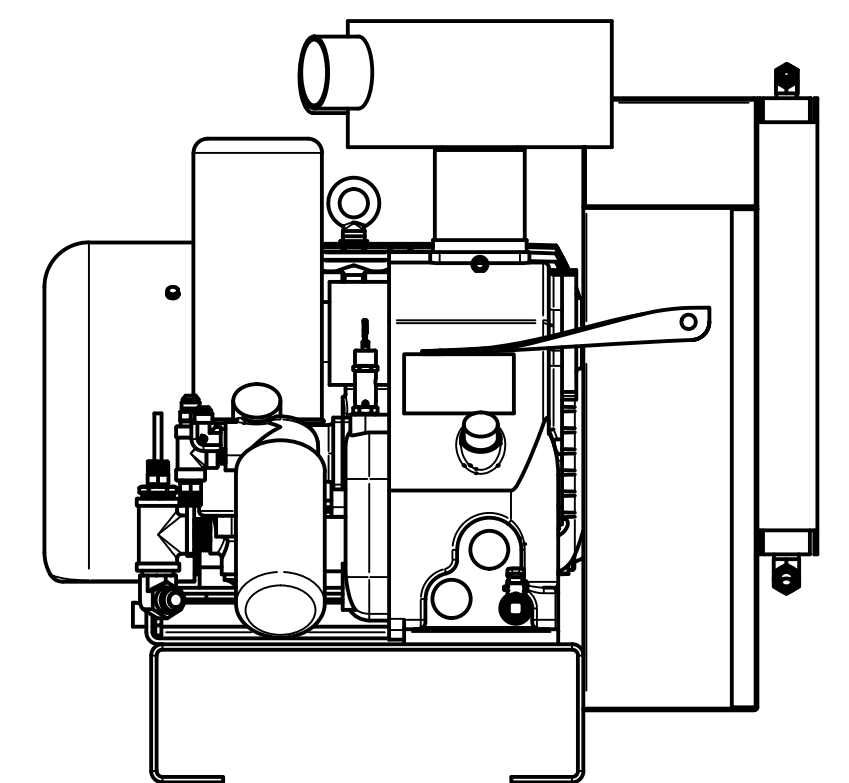

TANK DISCHARGE
OUTLET SIZE: 3/4"

8 7 6 5 4 3 2 1

TOP VIEW

FRONT VIEW

SIDE VIEW

DETAIL A
SCALE 1:8

PARTS LIST				PARTS LIST				PARTS LIST			
ITEM	QTY	PART NUMBER	DESCRIPTION	ITEM	QTY	PART NUMBER	DESCRIPTION	ITEM	QTY	PART NUMBER	DESCRIPTION
1	1	IAT-TP42BKWR	42IN TOP PLATE	11	3	IAT-2501-08-08	1/2 MPT X 1/2 MJIC 90	21	1	IAT-PF1/2"X2"NIP BL	1/2" X 2" NIPPLE GALV
2	1	IAT-RS6-24V	ROTARY SCREW AIREND 15-30HP	12	1	IAT-PF1CLOSE	1" CLOSE NIPPLE	22	1	IAT-716114	1/2" BALL VALVE
3	1	IAT-254-324TMP	254-324T MOTOR PLATE	13	1	IAT-PF1TEE	1" TEE GALV	23	1	IAT-PF1/2" BLK PL	1/2" BLACK PLUG
4	1	IAT-02518ET3E284TW22	25HP TEFC 1800 RPM 284T	14	1	IAT-PF1X1/2REDUCER	1X1/2 REDUCER	24	1	IAT-3R3VX800	BELT
5	1	IAT-BG40X6X24-V2	CA3 BELT GUARD 2PC DESIGN #17	15	2	IAT-RTD-SS-1/2-10	1/2" STAINLESS RTD	25	1	IAT-SK1 7/8	1 7/8" HUB
6	1	IAT-R-14277	AIR OIL COOLER 25-30 HP	16	1	IAT-2501-12-16	3/4" MJIC X 1" MNPT 90	26	1	IAT-SDS35MM	35MM HUB
7	1	IAT-3-3V14.00	3 GROOVE 3V 14 INCH PULLEY	17	1	IAT-PF1/2" CL	1/2" CLOSE NIPPLE GALV	27	1	IAT-1/8X1X14	----
8	1	IAT-3-3V560	3 GROOVE 5.6 INCH PULLEY	18	1	IAT-PF1/2TEE BKPIPE	1/2" TEE GALV PIPE	28	1	IAT-1/8X1X14	STRAP BELT GUARD FOR SCREWS
9	1	IAT-037047D454A	18/10-10-S1HR/45/PAG/1,875/0,5	19	1	IAT-2404-08-08	JIC1/2 STRAIGHT FITTING O-RING				
10	2	IAT-2501-12-12	3/4" MPT X 3/4" MJIC 90	20	1	IAT-SF50-215	1/2 215 PSI SAFETY VALVE				

BOTTOM VIEW

PARTS LIST				PARTS LIST			
ITEM	QTY	PART NUMBER	DESCRIPTION	ITEM	QTY	PART NUMBER	DESCRIPTION
1	1	IAT-120DPBKWR V10	120 DUPLEX GALLON TANK	7	1	IAT-716116	BALL VALVE 3/4
2	1	IAT-ST25-200	SAFETY VALVE 200 PSI	8	1	IAT-PF1/4" STR 90 B	1/4" STREET 90 GALV
3	2	IAT-PF3/4PLUG	3/4" PLUG	9	1	IAT-PF1/4X6NIPPLE	1/4" X 6 NIPPLE
4	1	IAT-109-4	1/4 BRASS PLUG	10	1	IAT-ET2523	TIMED AUTO DRAIN
5	1	IAT-PSB20	AIR GAUGE BACK MT 1/4	11	1	IAT-2501-12-12	3/4" MPT X 3/4" MJIC 90
6	1	IAT-PF3/4"CL	3/4" CLOSE NIPPLE BL	12	1	IAT-2501-12-16	3/4" MJIC X 1" MNPT 90