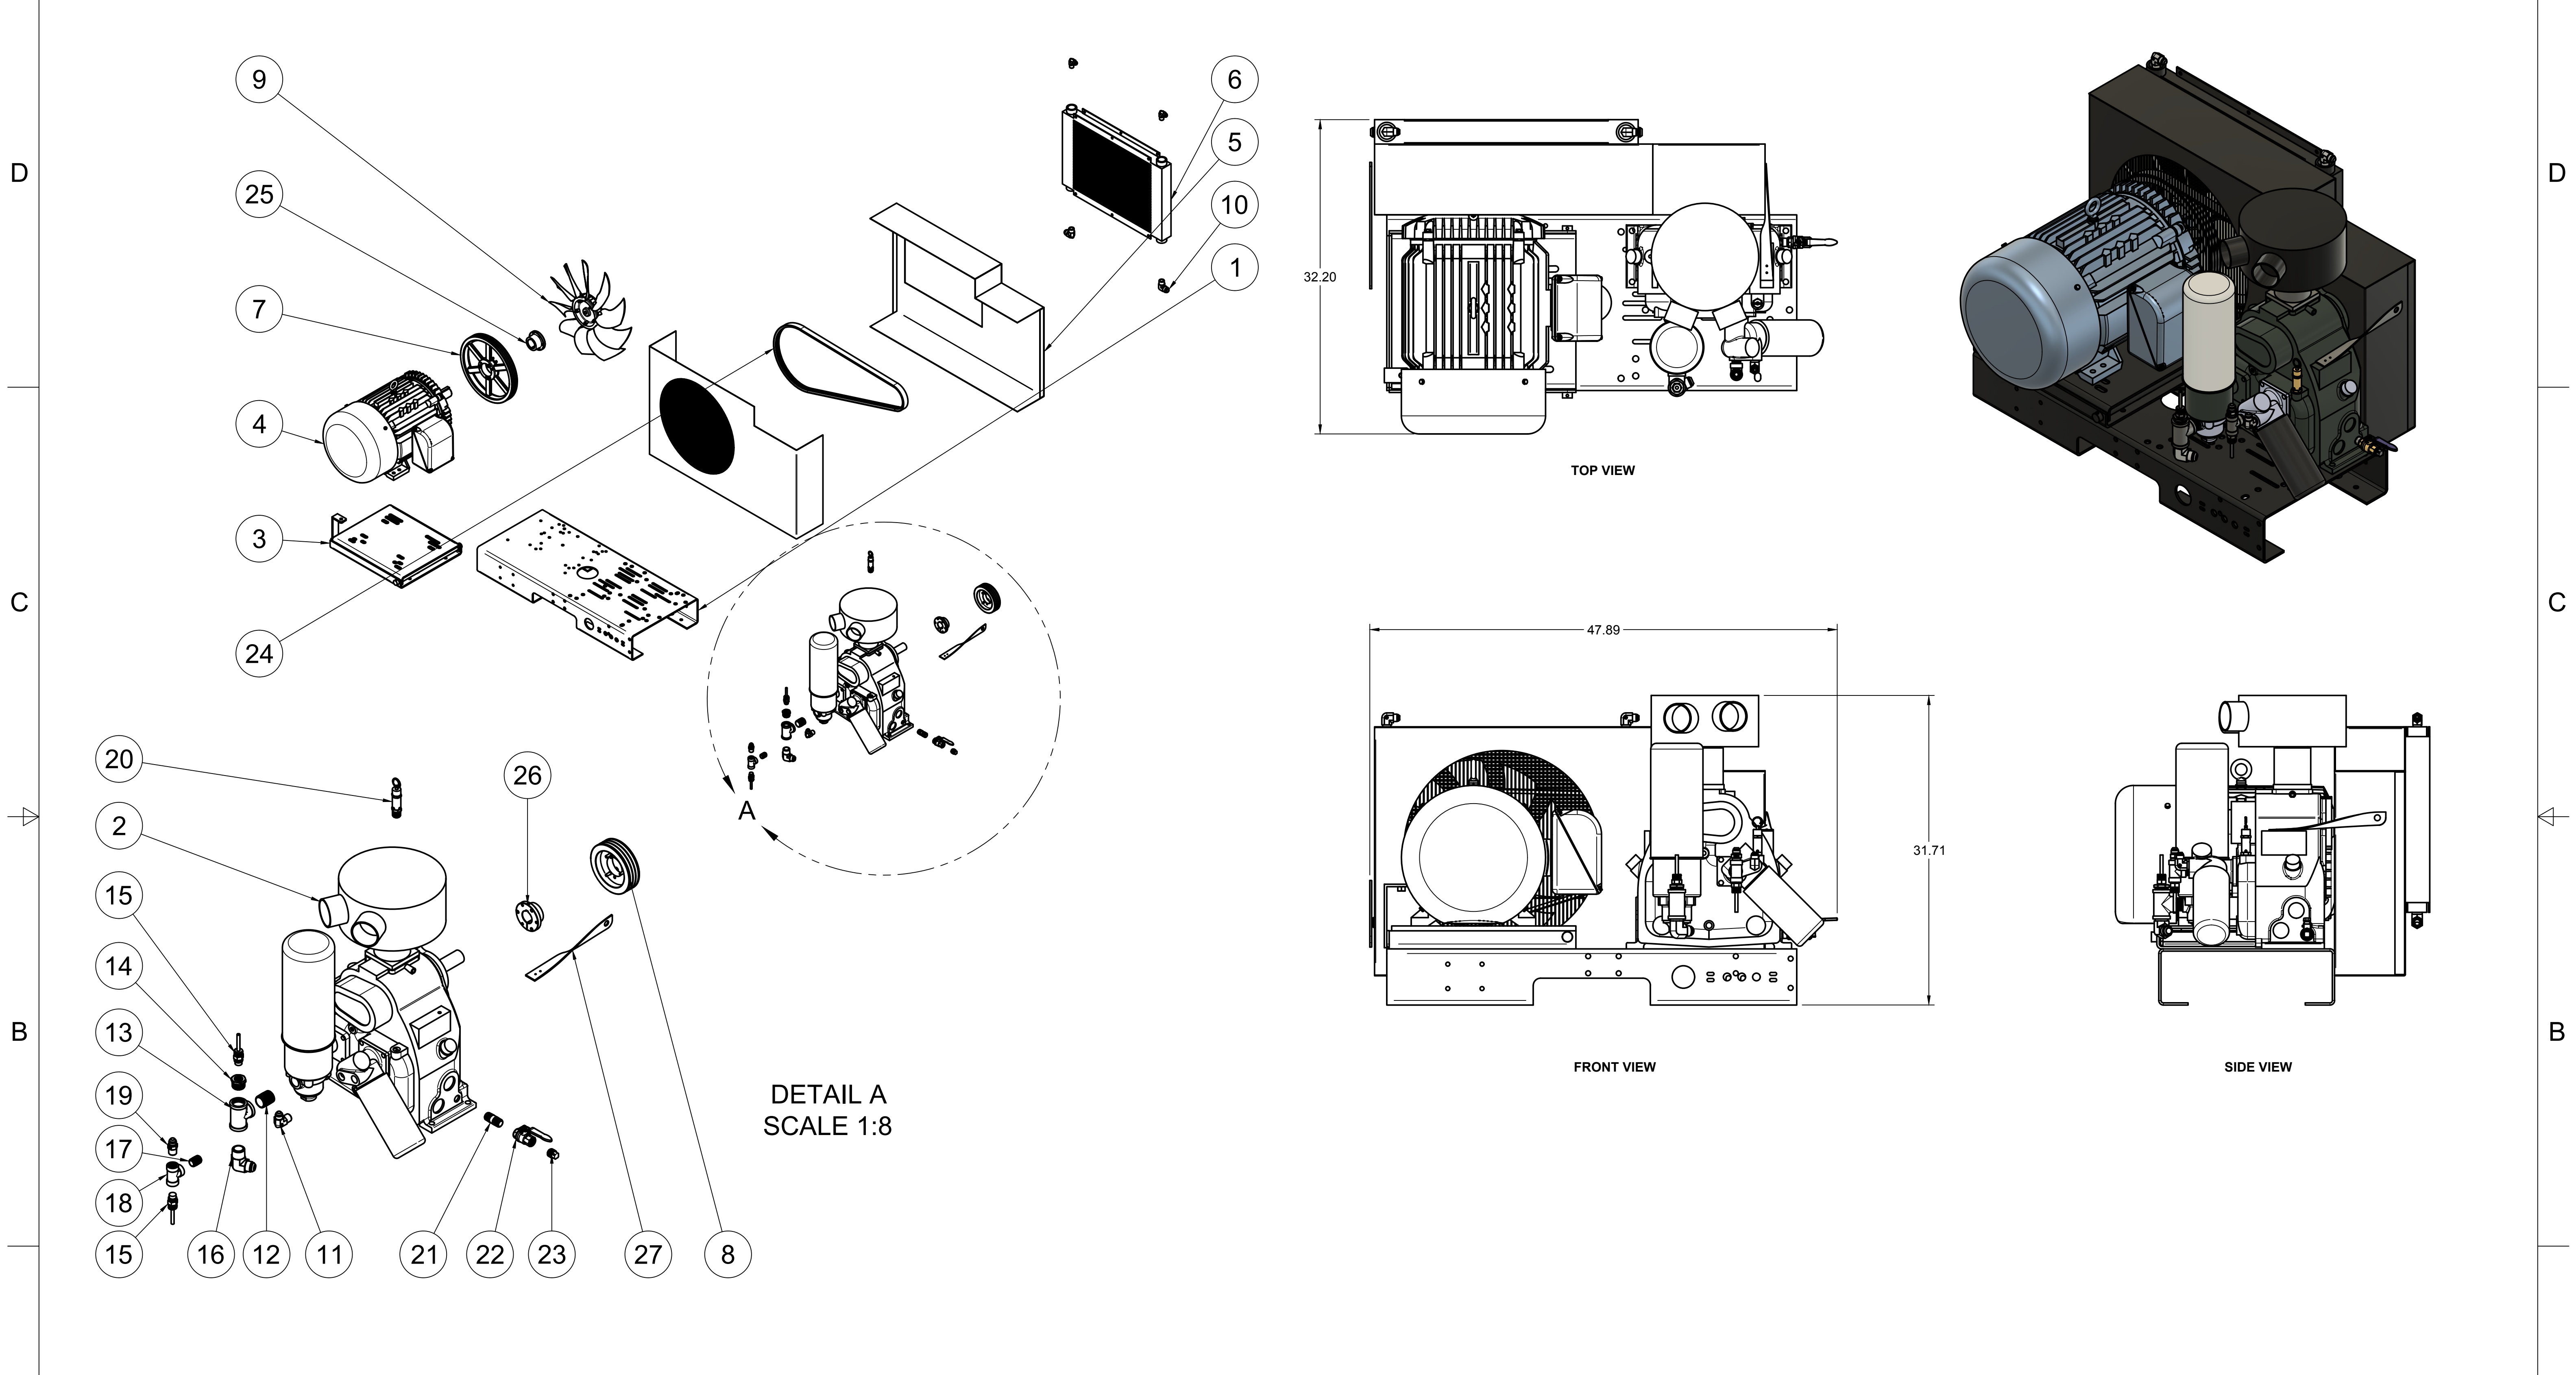

TOP VIEW

FRONT VIEW

SIDE VIEW

PARTS LIST

ITEM	QTY	PART NUMBER	DESCRIPTION
1	1	IAT-T120HRS-DUP6	DUPLEX ROTARY RS6 ELITE
2	2	IAT-RS253E6-24V	25 HP RS6 SKID
3	1	IAT-EOG-PNL-BRK-RT	EOG PANEL BRKRT RIGHT
4	1	IAT-EOG-PNL-BRK-LT	EOG PANEL BRKRT LEFT
5	1	IAT-DRSPNL15-20230HMI	15-20HP 230/3/60 DUP RS HMI PNL

TANK DISCHARGE
OUTLET SIZE: 3/4"

8 7 6 5 4 3 2 1

TOP VIEW

FRONT VIEW

SIDE VIEW

DETAIL A
SCALE 1:8

PARTS LIST				PARTS LIST				PARTS LIST			
ITEM	QTY	PART NUMBER	DESCRIPTION	ITEM	QTY	PART NUMBER	DESCRIPTION	ITEM	QTY	PART NUMBER	DESCRIPTION
1	1	IAT-TP42BKWR	42IN TOP PLATE	11	3	IAT-2501-08-08	1/2 MPT X 1/2 MJIC 90	21	1	IAT-PF1/2"X2"NIP BL	1/2" X 2" NIPPLE GALV
2	1	IAT-RS6-24V	ROTARY SCREW AIREND 15-30HP	12	1	IAT-PF1CLOSE	1" CLOSE NIPPLE	22	1	IAT-716114	1/2" BALL VALVE
3	1	IAT-254-324TMP	254-324T MOTOR PLATE	13	1	IAT-PF1TEE	1" TEE GALV	23	1	IAT-PF1/2" BLK PL	1/2" BLACK PLUG
4	1	IAT-02518ET3E284TW22	25HP TEFC 1800 RPM 284T	14	1	IAT-PF1X1/2REDUCER	1X1/2 REDUCER	24	1	IAT-3R3VX800	BELT
5	1	IAT-BG40X6X24-V2	CA3 BELT GUARD 2PC DESIGN #17	15	2	IAT-RTD-SS-1/2-10	1/2" STAINLESS RTD	25	1	IAT-SK1 7/8	1 7/8" HUB
6	1	IAT-R-14277	AIR OIL COOLER 25-30 HP	16	1	IAT-2501-12-16	3/4" MJIC X 1" MNPT 90	26	1	IAT-SDS35MM	35MM HUB
7	1	IAT-3-3V14.00	3 GROOVE 3V 14 INCH PULLEY	17	1	IAT-PF1/2" CL	1/2" CLOSE NIPPLE GALV	27	1	IAT-1/8X1X14	----
8	1	IAT-3-3V560	3 GROOVE 5.6 INCH PULLEY	18	1	IAT-PF1/2TEE BKPIPE	1/2" TEE GALV PIPE	28	1	IAT-1/8X1X14	STRAP BELT GUARD FOR SCREWS
9	1	IAT-037047D454A	18/10-10-S1HR/45/PAG/1,875/0,5	19	1	IAT-2404-08-08	JIC1/2 STRAIGHT FITTING O-RING				
10	2	IAT-2501-12-12	3/4" MPT X 3/4" MJIC 90	20	1	IAT-SF50-215	1/2 215 PSI SAFETY VALVE				