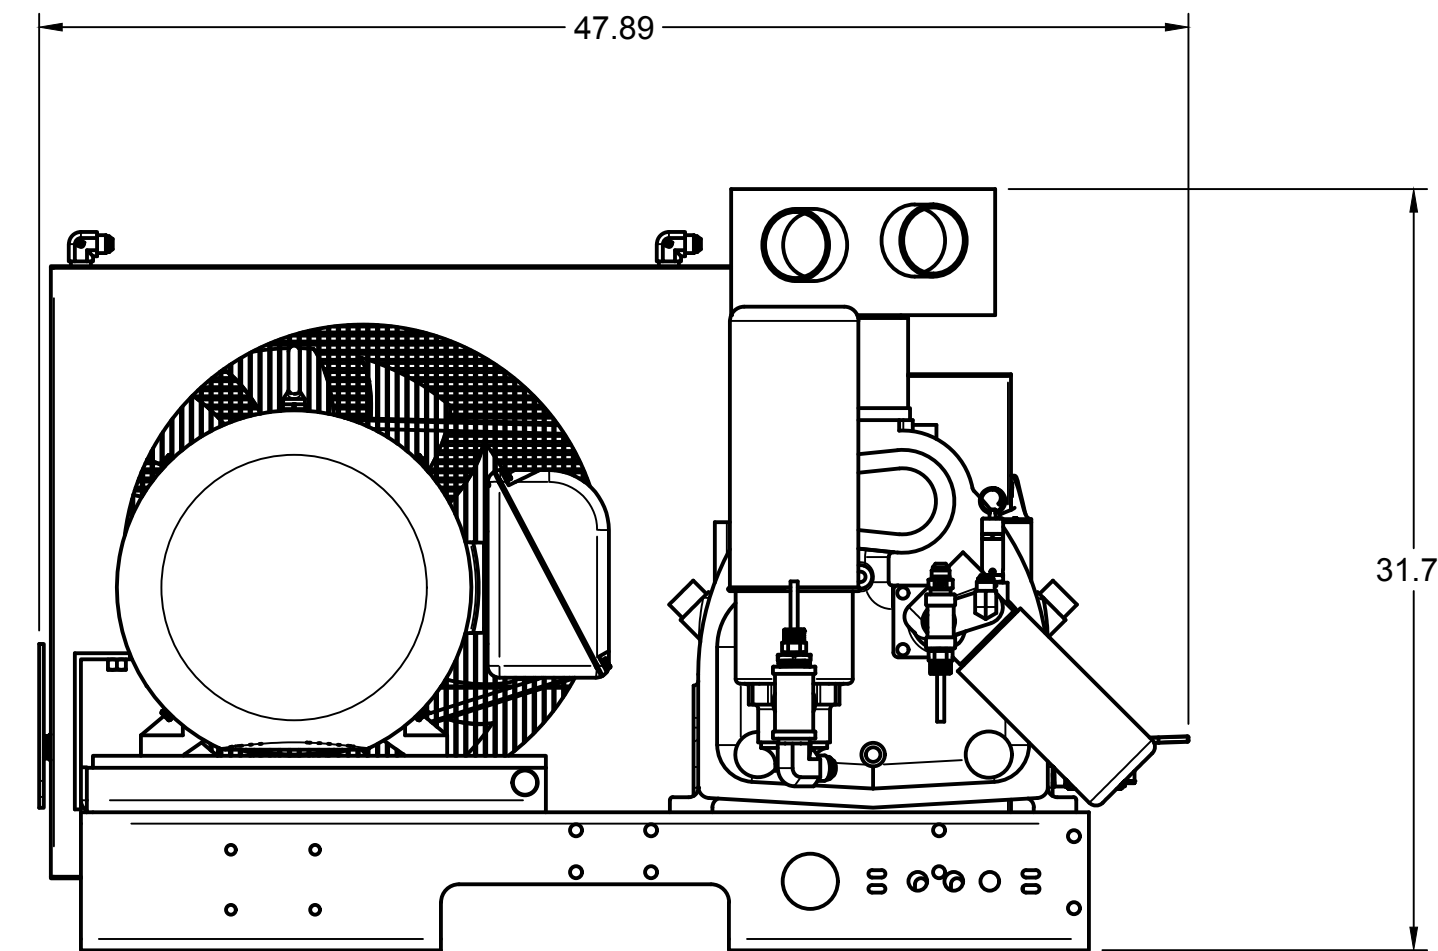

TOP VIEW

FRONT VIEW

SIDE VIEW

PARTS LIST

ITEM	QTY	PART NUMBER	DESCRIPTION
1	1	IAT-T120HRS-DUP6	DUPLEX ROTARY RS6 ELITE
2	2	IAT-RS253E6-24V	25 HP RS6 SKID
3	1	IAT-EOG-PNL-BRK-RT	EOG PANEL BRKRT RIGHT
4	1	IAT-EOG-PNL-BRK-LT	EOG PANEL BRKRT LEFT
5	1	IAT-DRSPNL15-20230HMI	15-20HP 230/3/60 DUP RS HMI PNL

TANK DISCHARGE
OUTLET SIZE: 3/4"

8 7 6 5 4 3 2 1

TOP VIEW

FRONT VIEW

SIDE VIEW

DETAIL A
SCALE 1:8

PARTS LIST				PARTS LIST				PARTS LIST			
ITEM	QTY	PART NUMBER	DESCRIPTION	ITEM	QTY	PART NUMBER	DESCRIPTION	ITEM	QTY	PART NUMBER	DESCRIPTION
1	1	IAT-TP42BKWR	42IN TOP PLATE	11	3	IAT-2501-08-08	1/2 MPT X 1/2 MJIC 90	21	1	IAT-PF1/2"X2"NIP BL	1/2" X 2" NIPPLE GALV
2	1	IAT-RS6-24V	ROTARY SCREW AIREND 15-30HP	12	1	IAT-PF1CLOSE	1" CLOSE NIPPLE	22	1	IAT-716114	1/2" BALL VALVE
3	1	IAT-254-324TMP	254-324T MOTOR PLATE	13	1	IAT-PF1TEE	1" TEE GALV	23	1	IAT-PF1/2" BLK PL	1/2" BLACK PLUG
4	1	IAT-02518ET3E284TW22	25HP TEFC 1800 RPM 284T	14	1	IAT-PF1X1/2REDUCER	1X1/2 REDUCER	24	1	IAT-3R3VX800	BELT
5	1	IAT-BG40X6X24-V2	CA3 BELT GUARD 2PC DESIGN #17	15	2	IAT-RTD-SS-1/2-10	1/2" STAINLESS RTD	25	1	IAT-SK1 7/8	1 7/8" HUB
6	1	IAT-R-14277	AIR OIL COOLER 25-30 HP	16	1	IAT-2501-12-16	3/4" MJIC X 1" MNPT 90	26	1	IAT-SDS35MM	35MM HUB
7	1	IAT-3-3V14.00	3 GROOVE 3V 14 INCH PULLEY	17	1	IAT-PF1/2" CL	1/2" CLOSE NIPPLE GALV	27	1	IAT-1/8X1X14	----
8	1	IAT-3-3V560	3 GROOVE 5.6 INCH PULLEY	18	1	IAT-PF1/2TEE BKPIPE	1/2" TEE GALV PIPE	28	1	IAT-1/8X1X14	STRAP BELT GUARD FOR SCREWS
9	1	IAT-037047D454A	18/10-10-S1HR/45/PAG/1,875/0,5	19	1	IAT-2404-08-08	JIC1/2 STRAIGHT FITTING O-RING				
10	2	IAT-2501-12-12	3/4" MPT X 3/4" MJIC 90	20	1	IAT-SF50-215	1/2 215 PSI SAFETY VALVE				