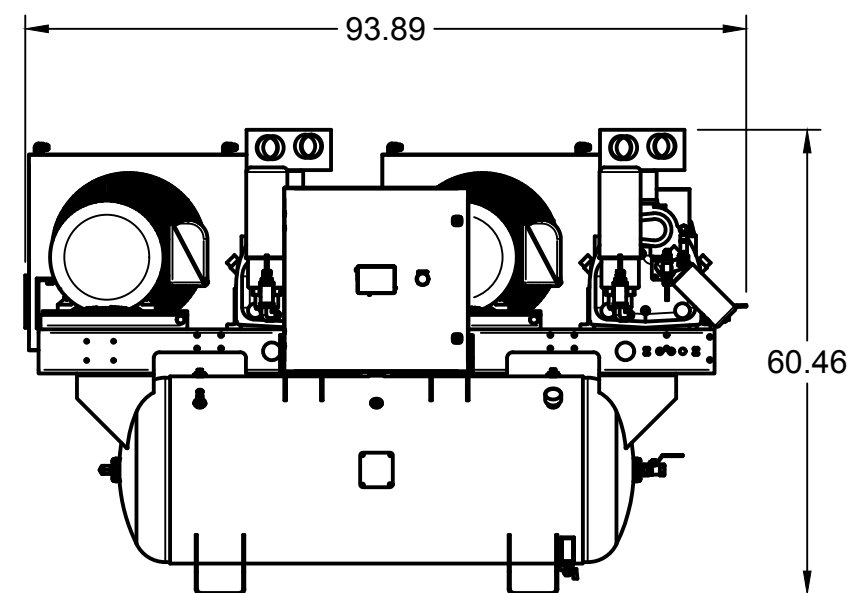

TOP VIEW

FRONT VIEW

SIDE VIEW

PARTS LIST

ITEM	QTY	PART NUMBER	DESCRIPTION
1	1	IAT-T120HRS-DUP6	DUPLEX ROTARY RS6 ELITE
2	2	IAT-RS253E6-24V	25 HP RS6 SKID
3	1	IAT-EOG-PNL-BRK-RT	EOG PANEL BRKRT RIGHT
4	1	IAT-EOG-PNL-BRK-LT	EOG PANEL BRKRT LEFT
5	1	IAT-DRSPNL15-20230HMI	15-20HP 230/3/60 DUP RS HMI PNL

TANK DISCHARGE
OUTLET SIZE: 3/4"

8 7 6 5 4 3 2 1

TOP VIEW

FRONT VIEW

SIDE VIEW

DETAIL A
SCALE 1:8

PARTS LIST				PARTS LIST				PARTS LIST			
ITEM	QTY	PART NUMBER	DESCRIPTION	ITEM	QTY	PART NUMBER	DESCRIPTION	ITEM	QTY	PART NUMBER	DESCRIPTION
1	1	IAT-TP42BKWR	42IN TOP PLATE	11	3	IAT-2501-08-08	1/2 MPT X 1/2 MJIC 90	21	1	IAT-PF1/2"X2"NIP BL	1/2" X 2" NIPPLE GALV
2	1	IAT-RS6-24V	ROTARY SCREW AIREND 15-30HP	12	1	IAT-PF1CLOSE	1" CLOSE NIPPLE	22	1	IAT-716114	1/2" BALL VALVE
3	1	IAT-254-324TMP	254-324T MOTOR PLATE	13	1	IAT-PF1TEE	1" TEE GALV	23	1	IAT-PF1/2" BLK PL	1/2" BLACK PLUG
4	1	IAT-02518ET3E284TW22	25HP TEFC 1800 RPM 284T	14	1	IAT-PF1X1/2REDUCER	1X1/2 REDUCER	24	1	IAT-3R3VX800	BELT
5	1	IAT-BG40X6X24-V2	CA3 BELT GUARD 2PC DESIGN #17	15	2	IAT-RTD-SS-1/2-10	1/2" STAINLESS RTD	25	1	IAT-SK1 7/8	1 7/8" HUB
6	1	IAT-R-14277	AIR OIL COOLER 25-30 HP	16	1	IAT-2501-12-16	3/4" MJIC X 1" MNPT 90	26	1	IAT-SDS35MM	35MM HUB
7	1	IAT-3-3V14.00	3 GROOVE 3V 14 INCH PULLEY	17	1	IAT-PF1/2" CL	1/2" CLOSE NIPPLE GALV	27	1	IAT-1/8X1X14	----
8	1	IAT-3-3V560	3 GROOVE 5.6 INCH PULLEY	18	1	IAT-PF1/2TEE BKPIPE	1/2" TEE GALV PIPE	28	1	IAT-1/8X1X14	STRAP BELT GUARD FOR SCREWS
9	1	IAT-037047D454A	18/10-10-S1HR/45/PAG/1,875/0,5	19	1	IAT-2404-08-08	JIC1/2 STRAIGHT FITTING O-RING				
10	2	IAT-2501-12-12	3/4" MPT X 3/4" MJIC 90	20	1	IAT-SF50-215	1/2 215 PSI SAFETY VALVE				