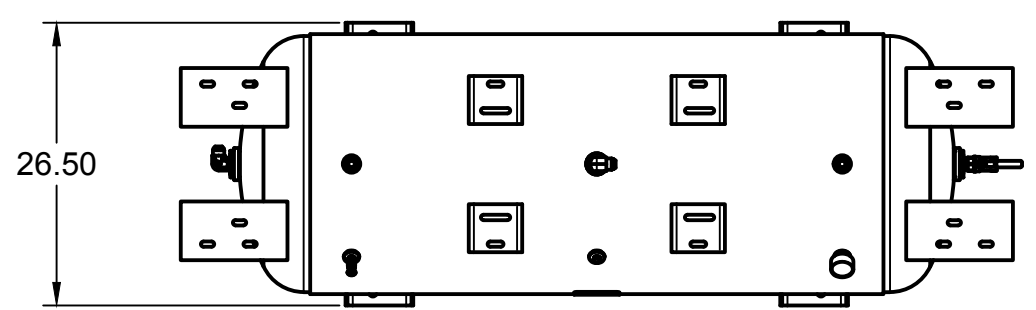

TANK DISCHARGE
OUTLET SIZE: 3/4"

8 7 6 5 4 3 2 1

TOP VIEW

FRONT VIEW

SIDE VIEW

DETAIL A
SCALE 1:8

PARTS LIST				PARTS LIST				PARTS LIST			
ITEM	QTY	PART NUMBER	DESCRIPTION	ITEM	QTY	PART NUMBER	DESCRIPTION	ITEM	QTY	PART NUMBER	DESCRIPTION
1	1	IAT-TP42BKWR	42IN TOP PLATE	11	3	IAT-2501-08-08	1/2 MPT X 1/2 MJIC 90	21	1	IAT-PF1/2"X2"NIP BL	1/2" X 2" NIPPLE GALV
2	1	IAT-RS6-24V	ROTARY SCREW AIREND 15-30HP	12	1	IAT-PF1CLOSE	1" CLOSE NIPPLE	22	1	IAT-716114	1/2" BALL VALVE
3	1	IAT-254-324TMP	254-324T MOTOR PLATE	13	1	IAT-PF1TEE	1" TEE GALV	23	1	IAT-PF1/2" BLK PL	1/2" BLACK PLUG
4	1	IAT-02518ET3E284TW22	25HP TEFC 1800 RPM 284T	14	1	IAT-PF1X1/2REDUCER	1X1/2 REDUCER	24	1	IAT-3R3VX800	BELT
5	1	IAT-BG40X6X24-V2	CA3 BELT GUARD 2PC DESIGN #17	15	2	IAT-RTD-SS-1/2-10	1/2" STAINLESS RTD	25	1	IAT-SK1 7/8	1 7/8" HUB
6	1	IAT-R-14277	AIR OIL COOLER 25-30 HP	16	1	IAT-2501-12-16	3/4" MJIC X 1" MNPT 90	26	1	IAT-SDS35MM	35MM HUB
7	1	IAT-3-3V14.00	3 GROOVE 3V 14 INCH PULLEY	17	1	IAT-PF1/2" CL	1/2" CLOSE NIPPLE GALV	27	1	IAT-1/8X1X14	----
8	1	IAT-3-3V560	3 GROOVE 5.6 INCH PULLEY	18	1	IAT-PF1/2TEE BKPIPE	1/2" TEE GALV PIPE	28	1	IAT-1/8X1X14	STRAP BELT GUARD FOR SCREWS
9	1	IAT-037047D454A	18/10-10-S1HR/45/PAG/1,875/0,5	19	1	IAT-2404-08-08	JIC1/2 STRAIGHT FITTING O-RING				
10	2	IAT-2501-12-12	3/4" MPT X 3/4" MJIC 90	20	1	IAT-SF50-215	1/2 215 PSI SAFETY VALVE				

C

B

B

A

A

TOP VIEW

FRONT VIEW

SIDE VIEW

BOTTOM VIEW

PARTS LIST				PARTS LIST			
ITEM	QTY	PART NUMBER	DESCRIPTION	ITEM	QTY	PART NUMBER	DESCRIPTION
1	1	IAT-120DPBKWR V10	120 DUPLEX GALLON TANK	7	1	IAT-716116	BALL VALVE 3/4
2	1	IAT-ST25-200	SAFETY VALVE 200 PSI	8	1	IAT-PF1/4" STR 90 B	1/4" STREET 90 GALV
3	2	IAT-PF3/4PLUG	3/4" PLUG	9	1	IAT-PF1/4X6NIPPLE	1/4" X 6 NIPPLE
4	1	IAT-109-4	1/4 BRASS PLUG	10	1	IAT-ET2523	TIMED AUTO DRAIN
5	1	IAT-PSB20	AIR GAUGE BACK MT 1/4	11	1	IAT-2501-12-12	3/4" MPT X 3/4" MJIC 90
6	1	IAT-PF3/4"CL	3/4" CLOSE NIPPLE BL	12	1	IAT-2501-12-16	3/4" MJIC X 1" MNPT 90