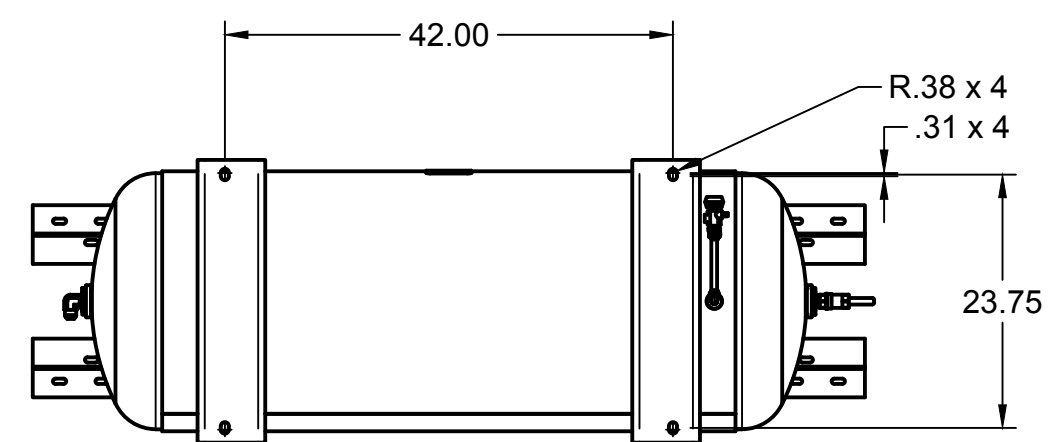

TANK DISCHARGE
OUTLET SIZE: 3/4"

8 7 6 5 4 3 2 1

TOP VIEW

FRONT VIEW

SIDE VIEW

DETAIL A
SCALE 1:8

PARTS LIST				PARTS LIST				PARTS LIST			
ITEM	QTY	PART NUMBER	DESCRIPTION	ITEM	QTY	PART NUMBER	DESCRIPTION	ITEM	QTY	PART NUMBER	DESCRIPTION
1	1	IAT-TP42BKWR	42IN TOP PLATE	11	3	IAT-2501-08-08	1/2 MPT X 1/2 MJIC 90	21	1	IAT-PF1/2"X2"NIP BL	1/2" X 2" NIPPLE GALV
2	1	IAT-RS6-24V	ROTARY SCREW AIREND 15-30HP	12	1	IAT-PF1CLOSE	1" CLOSE NIPPLE	22	1	IAT-716114	1/2" BALL VALVE
3	1	IAT-254-324TMP	254-324T MOTOR PLATE	13	1	IAT-PF1TEE	1" TEE GALV	23	1	IAT-PF1/2" BLK PL	1/2" BLACK PLUG
4	1	IAT-02518ET3E284TW22	25HP TEFC 1800 RPM 284T	14	1	IAT-PF1X1/2REDUCER	1X1/2 REDUCER	24	1	IAT-3R3VX800	BELT
5	1	IAT-BG40X6X24-V2	CA3 BELT GUARD 2PC DESIGN #17	15	2	IAT-RTD-SS-1/2-10	1/2" STAINLESS RTD	25	1	IAT-SK1 7/8	1 7/8" HUB
6	1	IAT-R-14277	AIR OIL COOLER 25-30 HP	16	1	IAT-2501-12-16	3/4" MJIC X 1" MNPT 90	26	1	IAT-SDS35MM	35MM HUB
7	1	IAT-3-3V14.00	3 GROOVE 3V 14 INCH PULLEY	17	1	IAT-PF1/2" CL	1/2" CLOSE NIPPLE GALV	27	1	IAT-1/8X1X14	----
8	1	IAT-3-3V560	3 GROOVE 5.6 INCH PULLEY	18	1	IAT-PF1/2TEE BKPIPE	1/2" TEE GALV PIPE	28	1	IAT-1/8X1X14	STRAP BELT GUARD FOR SCREWS
9	1	IAT-037047D454A	18/10-10-S1HR/45/PAG/1,875/0,5	19	1	IAT-2404-08-08	JIC1/2 STRAIGHT FITTING O-RING				
10	2	IAT-2501-12-12	3/4" MPT X 3/4" MJIC 90	20	1	IAT-SF50-215	1/2 215 PSI SAFETY VALVE				

C

B

B

A

A

TOP VIEW

FRONT VIEW

SIDE VIEW

BOTTOM VIEW

PARTS LIST				PARTS LIST			
ITEM	QTY	PART NUMBER	DESCRIPTION	ITEM	QTY	PART NUMBER	DESCRIPTION
1	1	IAT-120DPBKWR V10	120 DUPLEX GALLON TANK	7	1	IAT-716116	BALL VALVE 3/4
2	1	IAT-ST25-200	SAFETY VALVE 200 PSI	8	1	IAT-PF1/4" STR 90 B	1/4" STREET 90 GALV
3	2	IAT-PF3/4PLUG	3/4" PLUG	9	1	IAT-PF1/4X6NIPPLE	1/4" X 6 NIPPLE
4	1	IAT-109-4	1/4 BRASS PLUG	10	1	IAT-ET2523	TIMED AUTO DRAIN
5	1	IAT-PSB20	AIR GAUGE BACK MT 1/4	11	1	IAT-2501-12-12	3/4" MPT X 3/4" MJIC 90
6	1	IAT-PF3/4"CL	3/4" CLOSE NIPPLE BL	12	1	IAT-2501-12-16	3/4" MJIC X 1" MNPT 90