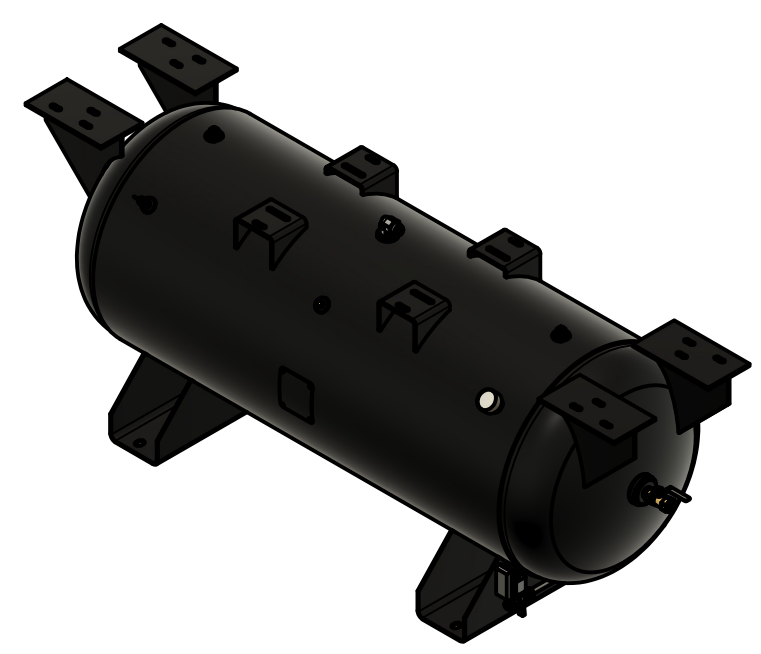

TANK DISCHARGE
OUTLET SIZE: 3/4"

8 7 6 5 4 3 2 1

TOP VIEW

FRONT VIEW

SIDE VIEW

DETAIL A
SCALE 1:8

PARTS LIST				PARTS LIST				PARTS LIST			
ITEM	QTY	PART NUMBER	DESCRIPTION	ITEM	QTY	PART NUMBER	DESCRIPTION	ITEM	QTY	PART NUMBER	DESCRIPTION
1	1	IAT-TP42BKWR	42IN TOP PLATE	11	3	IAT-2501-08-08	1/2 MPT X 1/2 MJIC 90	21	1	IAT-PF1/2"X2"NIP BL	1/2" X 2" NIPPLE GALV
2	1	IAT-RS6-24V	ROTARY SCREW AIREND 15-30HP	12	1	IAT-PF1CLOSE	1" CLOSE NIPPLE	22	1	IAT-716114	1/2" BALL VALVE
3	1	IAT-254-324TMP	254-324T MOTOR PLATE	13	1	IAT-PF1TEE	1" TEE GALV	23	1	IAT-PF1/2" BLK PL	1/2" BLACK PLUG
4	1	IAT-02518ET3E284TW22	25HP TEFC 1800 RPM 284T	14	1	IAT-PF1X1/2REDUCER	1X1/2 REDUCER	24	1	IAT-3R3VX800	BELT
5	1	IAT-BG40X6X24-V2	CA3 BELT GUARD 2PC DESIGN #17	15	2	IAT-RTD-SS-1/2-10	1/2" STAINLESS RTD	25	1	IAT-SK1 7/8	1 7/8" HUB
6	1	IAT-R-14277	AIR OIL COOLER 25-30 HP	16	1	IAT-2501-12-16	3/4" MJIC X 1" MNPT 90	26	1	IAT-SDS35MM	35MM HUB
7	1	IAT-3-3V14.00	3 GROOVE 3V 14 INCH PULLEY	17	1	IAT-PF1/2" CL	1/2" CLOSE NIPPLE GALV	27	1	IAT-1/8X1X14	----
8	1	IAT-3-3V560	3 GROOVE 5.6 INCH PULLEY	18	1	IAT-PF1/2TEE BKPIPE	1/2" TEE GALV PIPE	28	1	IAT-1/8X1X14	STRAP BELT GUARD FOR SCREWS
9	1	IAT-037047D454A	18/10-10-S1HR/45/PAG/1,875/0,5	19	1	IAT-2404-08-08	JIC1/2 STRAIGHT FITTING O-RING				
10	2	IAT-2501-12-12	3/4" MPT X 3/4" MJIC 90	20	1	IAT-SF50-215	1/2 215 PSI SAFETY VALVE				

C

B

B

A

A

TOP VIEW

FRONT VIEW

SIDE VIEW

BOTTOM VIEW

PARTS LIST				PARTS LIST			
ITEM	QTY	PART NUMBER	DESCRIPTION	ITEM	QTY	PART NUMBER	DESCRIPTION
1	1	IAT-120DPBKWR V10	120 DUPLEX GALLON TANK	7	1	IAT-716116	BALL VALVE 3/4
2	1	IAT-ST25-200	SAFETY VALVE 200 PSI	8	1	IAT-PF1/4" STR 90 B	1/4" STREET 90 GALV
3	2	IAT-PF3/4PLUG	3/4" PLUG	9	1	IAT-PF1/4X6NIPPLE	1/4" X 6 NIPPLE
4	1	IAT-109-4	1/4 BRASS PLUG	10	1	IAT-ET2523	TIMED AUTO DRAIN
5	1	IAT-PSB20	AIR GAUGE BACK MT 1/4	11	1	IAT-2501-12-12	3/4" MPT X 3/4" MJIC 90
6	1	IAT-PF3/4"CL	3/4" CLOSE NIPPLE BL	12	1	IAT-2501-12-16	3/4" MJIC X 1" MNPT 90