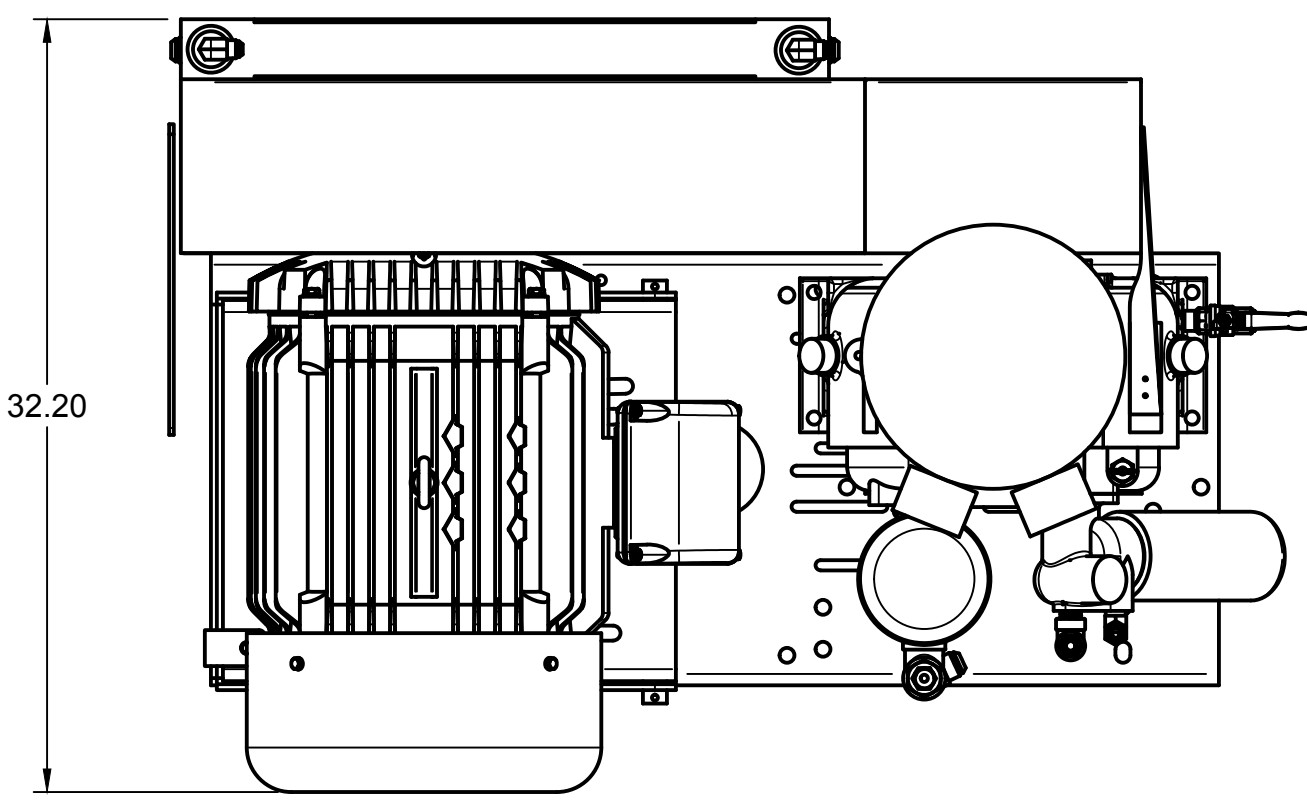

TOP VIEW

FRONT VIEW

SIDE VIEW

PARTS LIST

ITEM	QTY	PART NUMBER	DESCRIPTION
1	1	IAT-T120HRS-DUP6	DUPLEX ROTARY RS6 ELITE
2	2	IAT-RS253E6-24V	25 HP RS6 SKID
3	1	IAT-EOG-PNL-BRK-RT	EOG PANEL BRKRT RIGHT
4	1	IAT-EOG-PNL-BRK-LT	EOG PANEL BRKRT LEFT
5	1	IAT-DRSPNL15-20230HMI	15-20HP 230/3/60 DUP RS HMI PNL

TANK DISCHARGE
OUTLET SIZE: 3/4"

8 7 6 5 4 3 2 1

TOP VIEW

FRONT VIEW

SIDE VIEW

DETAIL A
SCALE 1:8

PARTS LIST				PARTS LIST				PARTS LIST			
ITEM	QTY	PART NUMBER	DESCRIPTION	ITEM	QTY	PART NUMBER	DESCRIPTION	ITEM	QTY	PART NUMBER	DESCRIPTION
1	1	IAT-TP42BKWR	42IN TOP PLATE	11	3	IAT-2501-08-08	1/2 MPT X 1/2 MJIC 90	21	1	IAT-PF1/2"X2"NIP BL	1/2" X 2" NIPPLE GALV
2	1	IAT-RS6-24V	ROTARY SCREW AIREND 15-30HP	12	1	IAT-PF1CLOSE	1" CLOSE NIPPLE	22	1	IAT-716114	1/2" BALL VALVE
3	1	IAT-254-324TMP	254-324T MOTOR PLATE	13	1	IAT-PF1TEE	1" TEE GALV	23	1	IAT-PF1/2" BLK PL	1/2" BLACK PLUG
4	1	IAT-02518ET3E284TW22	25HP TEFC 1800 RPM 284T	14	1	IAT-PF1X1/2REDUCER	1X1/2 REDUCER	24	1	IAT-3R3VX800	BELT
5	1	IAT-BG40X6X24-V2	CA3 BELT GUARD 2PC DESIGN #17	15	2	IAT-RTD-SS-1/2-10	1/2" STAINLESS RTD	25	1	IAT-SK1 7/8	1 7/8" HUB
6	1	IAT-R-14277	AIR OIL COOLER 25-30 HP	16	1	IAT-2501-12-16	3/4" MJIC X 1" MNPT 90	26	1	IAT-SDS35MM	35MM HUB
7	1	IAT-3-3V14.00	3 GROOVE 3V 14 INCH PULLEY	17	1	IAT-PF1/2" CL	1/2" CLOSE NIPPLE GALV	27	1	IAT-1/8X1X14	----
8	1	IAT-3-3V560	3 GROOVE 5.6 INCH PULLEY	18	1	IAT-PF1/2TEE BKPIPE	1/2" TEE GALV PIPE	28	1	IAT-1/8X1X14	STRAP BELT GUARD FOR SCREWS
9	1	IAT-037047D454A	18/10-10-S1HR/45/PAG/1,875/0,5	19	1	IAT-2404-08-08	JIC1/2 STRAIGHT FITTING O-RING				
10	2	IAT-2501-12-12	3/4" MPT X 3/4" MJIC 90	20	1	IAT-SF50-215	1/2 215 PSI SAFETY VALVE				