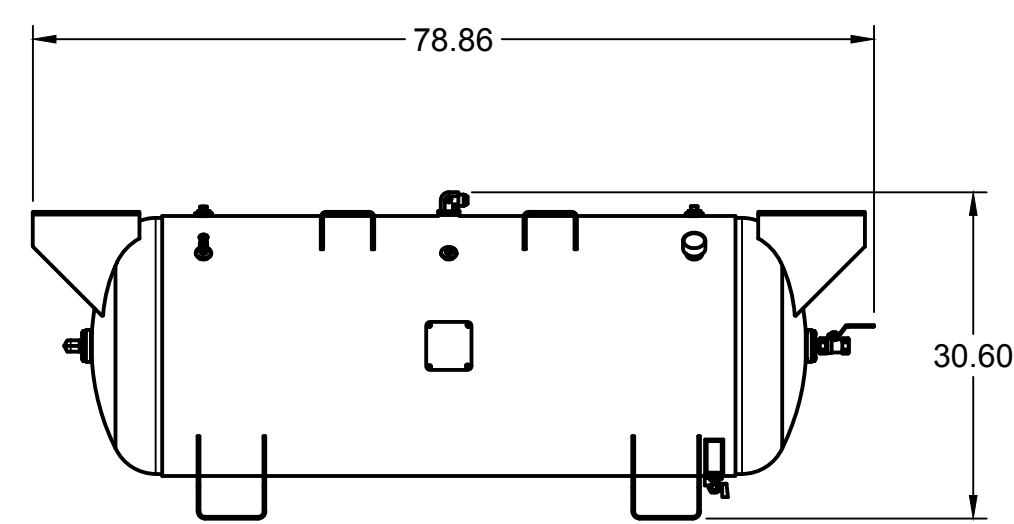

TANK DISCHARGE
OUTLET SIZE: 3/4"

8 7 6 5 4 3 2 1

TOP VIEW

FRONT VIEW

SIDE VIEW

DETAIL A
SCALE 1:8

PARTS LIST				PARTS LIST				PARTS LIST			
ITEM	QTY	PART NUMBER	DESCRIPTION	ITEM	QTY	PART NUMBER	DESCRIPTION	ITEM	QTY	PART NUMBER	DESCRIPTION
1	1	IAT-TP42BKWR	42IN TOP PLATE	11	3	IAT-2501-08-08	1/2 MPT X 1/2 MJIC 90	21	1	IAT-PF1/2"X2"NIP BL	1/2" X 2" NIPPLE GALV
2	1	IAT-RS6-24V	ROTARY SCREW AIREND 15-30HP	12	1	IAT-PF1CLOSE	1" CLOSE NIPPLE	22	1	IAT-716114	1/2" BALL VALVE
3	1	IAT-254-324TMP	254-324T MOTOR PLATE	13	1	IAT-PF1TEE	1" TEE GALV	23	1	IAT-PF1/2" BLK PL	1/2" BLACK PLUG
4	1	IAT-02518ET3E284TW22	25HP TEFC 1800 RPM 284T	14	1	IAT-PF1X1/2REDUCER	1X1/2 REDUCER	24	1	IAT-3R3VX800	BELT
5	1	IAT-BG40X6X24-V2	CA3 BELT GUARD 2PC DESIGN #17	15	2	IAT-RTD-SS-1/2-10	1/2" STAINLESS RTD	25	1	IAT-SK1 7/8	1 7/8" HUB
6	1	IAT-R-14277	AIR OIL COOLER 25-30 HP	16	1	IAT-2501-12-16	3/4" MJIC X 1" MNPT 90	26	1	IAT-SDS35MM	35MM HUB
7	1	IAT-3-3V14.00	3 GROOVE 3V 14 INCH PULLEY	17	1	IAT-PF1/2" CL	1/2" CLOSE NIPPLE GALV	27	1	IAT-1/8X1X14	----
8	1	IAT-3-3V560	3 GROOVE 5.6 INCH PULLEY	18	1	IAT-PF1/2TEE BKPIPE	1/2" TEE GALV PIPE	28	1	IAT-1/8X1X14	STRAP BELT GUARD FOR SCREWS
9	1	IAT-037047D454A	18/10-10-S1HR/45/PAG/1,875/0,5	19	1	IAT-2404-08-08	JIC1/2 STRAIGHT FITTING O-RING				
10	2	IAT-2501-12-12	3/4" MPT X 3/4" MJIC 90	20	1	IAT-SF50-215	1/2 215 PSI SAFETY VALVE				

C

B

B

A

A

TOP VIEW

FRONT VIEW

SIDE VIEW

BOTTOM VIEW

PARTS LIST				PARTS LIST			
ITEM	QTY	PART NUMBER	DESCRIPTION	ITEM	QTY	PART NUMBER	DESCRIPTION
1	1	IAT-120DPBKWR V10	120 DUPLEX GALLON TANK	7	1	IAT-716116	BALL VALVE 3/4
2	1	IAT-ST25-200	SAFETY VALVE 200 PSI	8	1	IAT-PF1/4" STR 90 B	1/4" STREET 90 GALV
3	2	IAT-PF3/4PLUG	3/4" PLUG	9	1	IAT-PF1/4X6NIPPLE	1/4" X 6 NIPPLE
4	1	IAT-109-4	1/4 BRASS PLUG	10	1	IAT-ET2523	TIMED AUTO DRAIN
5	1	IAT-PSB20	AIR GAUGE BACK MT 1/4	11	1	IAT-2501-12-12	3/4" MPT X 3/4" MJIC 90
6	1	IAT-PF3/4"CL	3/4" CLOSE NIPPLE BL	12	1	IAT-2501-12-16	3/4" MJIC X 1" MNPT 90