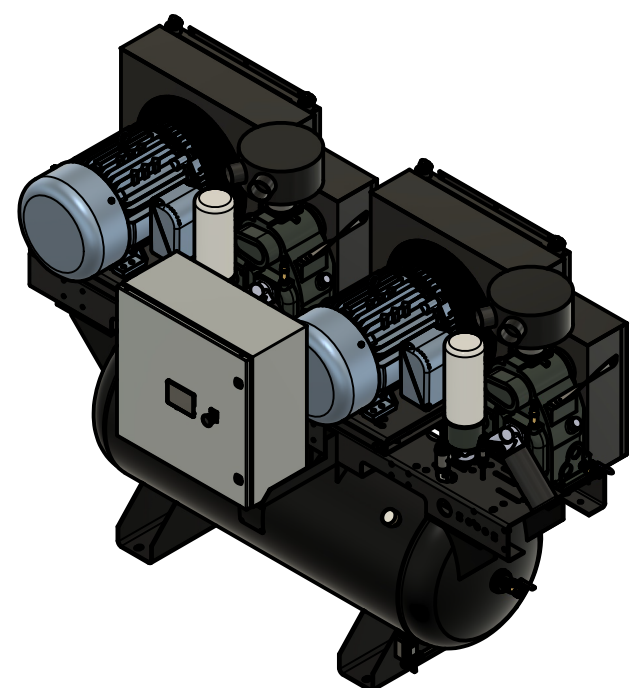

TOP VIEW

FRONT VIEW

SIDE VIEW

PARTS LIST

ITEM	QTY	PART NUMBER	DESCRIPTION
1	1	IAT-T120HRS-DUP6	DUPLEX ROTARY RS6 ELITE
2	2	IAT-RS253E6-24V	25 HP RS6 SKID
3	1	IAT-EOG-PNL-BRK-RT	EOG PANEL BRKRT RIGHT
4	1	IAT-EOG-PNL-BRK-LT	EOG PANEL BRKRT LEFT
5	1	IAT-DRSPNL15-20230HMI	15-20HP 230/3/60 DUP RS HMI PNL

TANK DISCHARGE
OUTLET SIZE: 3/4"

8 7 6 5 4 3 2 1

TOP VIEW

FRONT VIEW

SIDE VIEW

DETAIL A
SCALE 1:8

PARTS LIST				PARTS LIST				PARTS LIST			
ITEM	QTY	PART NUMBER	DESCRIPTION	ITEM	QTY	PART NUMBER	DESCRIPTION	ITEM	QTY	PART NUMBER	DESCRIPTION
1	1	IAT-TP42BKWR	42IN TOP PLATE	11	3	IAT-2501-08-08	1/2 MPT X 1/2 MJIC 90	21	1	IAT-PF1/2"X2"NIP BL	1/2" X 2" NIPPLE GALV
2	1	IAT-RS6-24V	ROTARY SCREW AIREND 15-30HP	12	1	IAT-PF1CLOSE	1" CLOSE NIPPLE	22	1	IAT-716114	1/2" BALL VALVE
3	1	IAT-254-324TMP	254-324T MOTOR PLATE	13	1	IAT-PF1TEE	1" TEE GALV	23	1	IAT-PF1/2" BLK PL	1/2" BLACK PLUG
4	1	IAT-02518ET3E284TW22	25HP TEFC 1800 RPM 284T	14	1	IAT-PF1X1/2REDUCER	1X1/2 REDUCER	24	1	IAT-3R3VX800	BELT
5	1	IAT-BG40X6X24-V2	CA3 BELT GUARD 2PC DESIGN #17	15	2	IAT-RTD-SS-1/2-10	1/2" STAINLESS RTD	25	1	IAT-SK1 7/8	1 7/8" HUB
6	1	IAT-R-14277	AIR OIL COOLER 25-30 HP	16	1	IAT-2501-12-16	3/4" MJIC X 1" MNPT 90	26	1	IAT-SDS35MM	35MM HUB
7	1	IAT-3-3V14.00	3 GROOVE 3V 14 INCH PULLEY	17	1	IAT-PF1/2" CL	1/2" CLOSE NIPPLE GALV	27	1	IAT-1/8X1X14	----
8	1	IAT-3-3V560	3 GROOVE 5.6 INCH PULLEY	18	1	IAT-PF1/2TEE BKPIPE	1/2" TEE GALV PIPE	28	1	IAT-1/8X1X14	STRAP BELT GUARD FOR SCREWS
9	1	IAT-037047D454A	18/10-10-S1HR/45/PAG/1,875/0,5	19	1	IAT-2404-08-08	JIC1/2 STRAIGHT FITTING O-RING				
10	2	IAT-2501-12-12	3/4" MPT X 3/4" MJIC 90	20	1	IAT-SF50-215	1/2 215 PSI SAFETY VALVE				