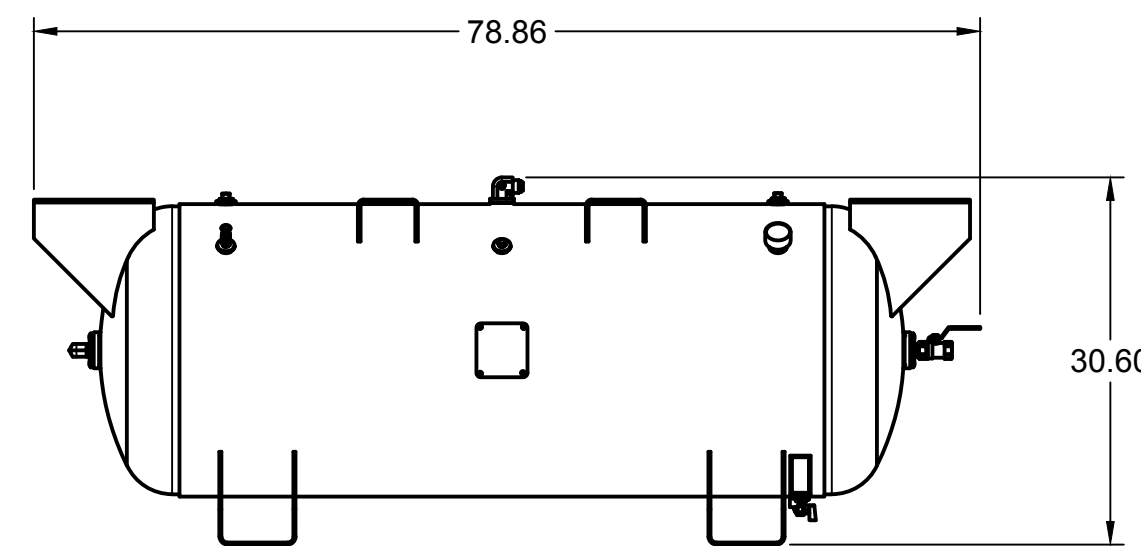

TANK DISCHARGE  
OUTLET SIZE: 3/4"

PARTS LIST				PARTS LIST			
ITEM	QTY	PART NUMBER	DESCRIPTION	ITEM	QTY	PART NUMBER	DESCRIPTION
1	1	IAT-TP42BKWR	42IN TOP PLATE	14	1	IAT-PF3/4" T BLACK	3/4" T GALV
2	1	IAT-254-324TMP	254-324T MOTOR PLATE	15	1	IAT-PF3/4X1/2REDUCE	3/4X1/2 REDUCER GALV
3	1	IAT-RS6-24V	ROTARY SCREW AIREND 15-30HP	16	1	IAT-02018ET3E256TW22	20 HP, 3PH, 254T, TEFC, 1800 RPM
4	1	IAT-BG37X24X7-RSN-V2	IAT ROTARY SCREW BELT GUARD	17	1	IAT-RF20X1015/8-D	20 N FAN 15/8 BORE R 45 PITCH
5	1	IAT-R-14277	AIR OIL COOLER 25-30 HP	18	1	IAT-3-3V365 V2	3 GROOVE 3.65 INCH PULLEY SH
6	3	IAT-2501-08-08	1/2 MPT X 1/2 MJIC 90	19	1	IAT-3-3V6.90 V2	3 GROOVE 6.9 INCH PULLEY
7	3	IAT-2501-12-12-O	3/4MPT X 3/4 JIC 90 ORING	20	1	IAT-3R3VX600	3 BANDED 3VX 600 BELT
8	1	IAT-PF1/2" CL	1/2" CLOSE NIPPLE GALV	21	1	IAT-SF50-215	1/2 215 PSI SAFETY VALVE
9	1	IAT-PF1/2TEE BKPIPE	1/2" TEE GALV PIPE	22	1	IAT-PF1/2"X2"NIP BL	1/2" X 2" NIPPLE GALV
10	1	IAT-2404-08-08	JIC1/2 STRAIGHT FITTING O-RING	23	1	IAT-716114	1/2" BALL VALVE
11	2	IAT-RTD-SS-1/2-10	1/2" STAINLESS RTD	24	1	IAT-PF1/2" BLK PL	1/2" BLACK PLUG
12	1	IAT-PF1X3/4REDUCER	1X3/4 REDUCER BLACK	25	1	IAT-SH35	SH HUB 35 MM
13	1	IAT-PF3/4"CL	3/4" CLOSE NIPPLE BL	26	1	IAT-SDS15/8	HUB

4

3

2

1

D

D

TOP VIEW

C

C

FRONT VIEW

SIDE VIEW

B

B

BOTTOM VIEW

PARTS LIST

PARTS LIST

ITEM	QTY	PART NUMBER	DESCRIPTION	ITEM	QTY	PART NUMBER	DESCRIPTION
1	1	IAT-120DPBKWR V10	120 DUPLEX GALLON TANK	7	1	IAT-716116	BALL VALVE 3/4
2	1	IAT-ST25-200	SAFETY VALVE 200 PSI	8	1	IAT-PF1/4" STR 90 B	1/4" STREET 90 GALV
3	2	IAT-PF3/4PLUG	3/4" PLUG	9	1	IAT-PF1/4X6NIPPLE	1/4" X 6 NIPPLE
4	1	IAT-109-4	1/4 BRASS PLUG	10	1	IAT-ET2523	TIMED AUTO DRAIN
5	1	IAT-PSB20	AIR GAUGE BACK MT 1/4	11	1	IAT-2501-12-12	3/4" MPT X 3/4" MJIC 90
6	1	IAT-PF3/4"CL	3/4" CLOSE NIPPLE BL	12	1	IAT-2501-12-16	3/4" MJIC X 1" MNPT 90