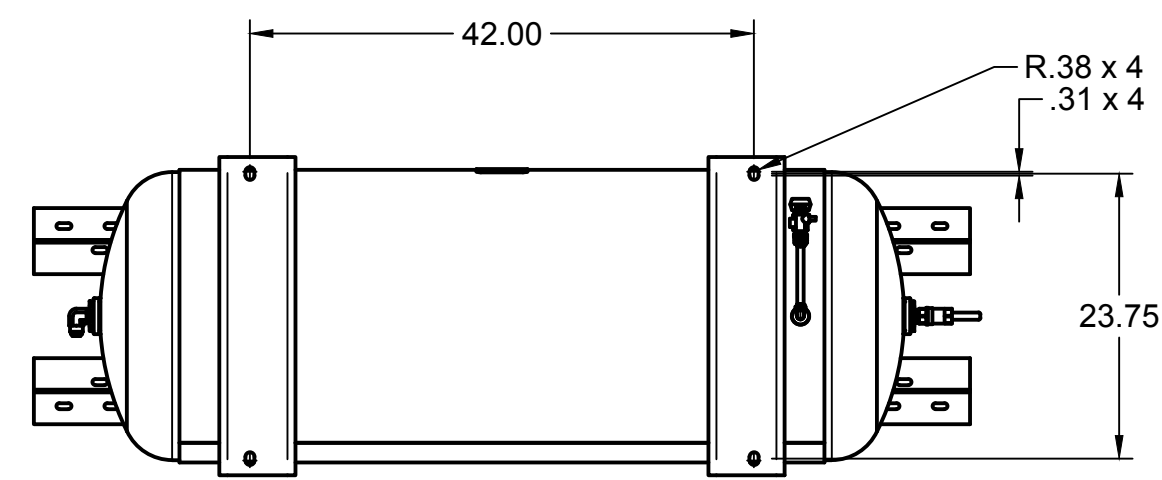

TANK DISCHARGE  
OUTLET SIZE: 3/4"

PARTS LIST				PARTS LIST			
ITEM	QTY	PART NUMBER	DESCRIPTION	ITEM	QTY	PART NUMBER	DESCRIPTION
1	1	IAT-TP42BKWR	42IN TOP PLATE	14	1	IAT-PF3/4" T BLACK	3/4" T GALV
2	1	IAT-254-324TMP	254-324T MOTOR PLATE	15	1	IAT-PF3/4X1/2REDUCE	3/4X1/2 REDUCER GALV
3	1	IAT-RS6-24V	ROTARY SCREW AIREND 15-30HP	16	1	IAT-02018ET3E256TW22	20 HP, 3PH, 254T, TEFC, 1800 RPM
4	1	IAT-BG37X24X7-RSN-V2	IAT ROTARY SCREW BELT GUARD	17	1	IAT-RF20X1015/8-D	20 N FAN 15/8 BORE R 45 PITCH
5	1	IAT-R-14277	AIR OIL COOLER 25-30 HP	18	1	IAT-3-3V365 V2	3 GROOVE 3.65 INCH PULLEY SH
6	3	IAT-2501-08-08	1/2 MPT X 1/2 MJIC 90	19	1	IAT-3-3V6.90 V2	3 GROOVE 6.9 INCH PULLEY
7	3	IAT-2501-12-12-O	3/4MPT X 3/4 JIC 90 ORING	20	1	IAT-3R3VX600	3 BANDED 3VX 600 BELT
8	1	IAT-PF1/2" CL	1/2" CLOSE NIPPLE GALV	21	1	IAT-SF50-215	1/2 215 PSI SAFETY VALVE
9	1	IAT-PF1/2TEE BKPIPE	1/2" TEE GALV PIPE	22	1	IAT-PF1/2"X2"NIP BL	1/2" X 2" NIPPLE GALV
10	1	IAT-2404-08-08	JIC1/2 STRAIGHT FITTING O-RING	23	1	IAT-716114	1/2" BALL VALVE
11	2	IAT-RTD-SS-1/2-10	1/2" STAINLESS RTD	24	1	IAT-PF1/2" BLK PL	1/2" BLACK PLUG
12	1	IAT-PF1X3/4REDUCER	1X3/4 REDUCER BLACK	25	1	IAT-SH35	SH HUB 35 MM
13	1	IAT-PF3/4"CL	3/4" CLOSE NIPPLE BL	26	1	IAT-SDS15/8	HUB

C

FRONT VIEW

SIDE VIEW

B

B

BOTTOM VIEW

PARTS LIST

PARTS LIST

ITEM	QTY	PART NUMBER	DESCRIPTION	ITEM	QTY	PART NUMBER	DESCRIPTION
1	1	IAT-120DPBKWR V10	120 DUPLEX GALLON TANK	7	1	IAT-716116	BALL VALVE 3/4
2	1	IAT-ST25-200	SAFETY VALVE 200 PSI	8	1	IAT-PF1/4" STR 90 B	1/4" STREET 90 GALV
3	2	IAT-PF3/4PLUG	3/4" PLUG	9	1	IAT-PF1/4X6NIPPLE	1/4" X 6 NIPPLE
4	1	IAT-109-4	1/4 BRASS PLUG	10	1	IAT-ET2523	TIMED AUTO DRAIN
5	1	IAT-PSB20	AIR GAUGE BACK MT 1/4	11	1	IAT-2501-12-12	3/4" MPT X 3/4" MJIC 90
6	1	IAT-PF3/4"CL	3/4" CLOSE NIPPLE BL	12	1	IAT-2501-12-16	3/4" MJIC X 1" MNPT 90