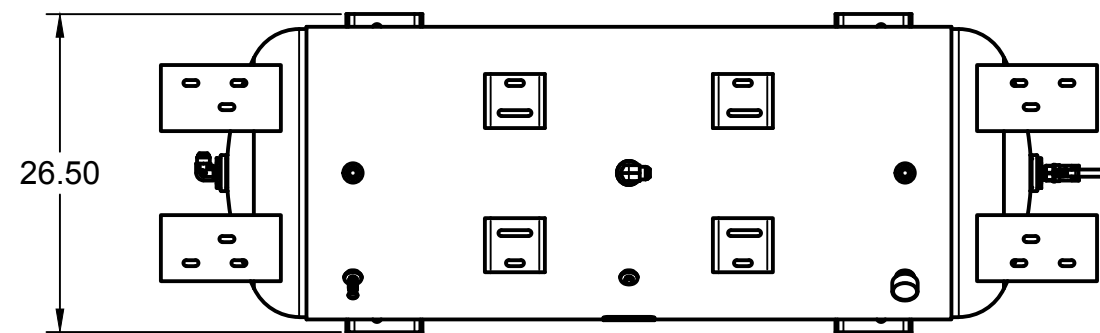

TANK DISCHARGE  
OUTLET SIZE: 3/4"

PARTS LIST				PARTS LIST			
ITEM	QTY	PART NUMBER	DESCRIPTION	ITEM	QTY	PART NUMBER	DESCRIPTION
1	1	IAT-TP42BKWR	42IN TOP PLATE	14	1	IAT-PF3/4" T BLACK	3/4" T GALV
2	1	IAT-254-324TMP	254-324T MOTOR PLATE	15	1	IAT-PF3/4X1/2REDUCE	3/4X1/2 REDUCER GALV
3	1	IAT-RS6-24V	ROTARY SCREW AIREND 15-30HP	16	1	IAT-02018ET3E256TW22	20 HP, 3PH, 254T, TEFC, 1800 RPM
4	1	IAT-BG37X24X7-RSN-V2	IAT ROTARY SCREW BELT GUARD	17	1	IAT-RF20X1015/8-D	20 N FAN 15/8 BORE R 45 PITCH
5	1	IAT-R-14277	AIR OIL COOLER 25-30 HP	18	1	IAT-3-3V365 V2	3 GROOVE 3.65 INCH PULLEY SH
6	3	IAT-2501-08-08	1/2 MPT X 1/2 MJIC 90	19	1	IAT-3-3V6.90 V2	3 GROOVE 6.9 INCH PULLEY
7	3	IAT-2501-12-12-O	3/4MPT X 3/4 JIC 90 ORING	20	1	IAT-3R3VX600	3 BANDED 3VX 600 BELT
8	1	IAT-PF1/2" CL	1/2" CLOSE NIPPLE GALV	21	1	IAT-SF50-215	1/2 215 PSI SAFETY VALVE
9	1	IAT-PF1/2TEE BKPIPE	1/2" TEE GALV PIPE	22	1	IAT-PF1/2"X2"NIP BL	1/2" X 2" NIPPLE GALV
10	1	IAT-2404-08-08	JIC1/2 STRAIGHT FITTING O-RING	23	1	IAT-716114	1/2" BALL VALVE
11	2	IAT-RTD-SS-1/2-10	1/2" STAINLESS RTD	24	1	IAT-PF1/2" BLK PL	1/2" BLACK PLUG
12	1	IAT-PF1X3/4REDUCER	1X3/4 REDUCER BLACK	25	1	IAT-SH35	SH HUB 35 MM
13	1	IAT-PF3/4"CL	3/4" CLOSE NIPPLE BL	26	1	IAT-SDS15/8	HUB

4

3

2

1

D

D

TOP VIEW

C

C

FRONT VIEW

SIDE VIEW

B

B

BOTTOM VIEW

PARTS LIST

PARTS LIST

ITEM	QTY	PART NUMBER	DESCRIPTION	ITEM	QTY	PART NUMBER	DESCRIPTION
1	1	IAT-120DPBKWR V10	120 DUPLEX GALLON TANK	7	1	IAT-716116	BALL VALVE 3/4
2	1	IAT-ST25-200	SAFETY VALVE 200 PSI	8	1	IAT-PF1/4" STR 90 B	1/4" STREET 90 GALV
3	2	IAT-PF3/4PLUG	3/4" PLUG	9	1	IAT-PF1/4X6NIPPLE	1/4" X 6 NIPPLE
4	1	IAT-109-4	1/4 BRASS PLUG	10	1	IAT-ET2523	TIMED AUTO DRAIN
5	1	IAT-PSB20	AIR GAUGE BACK MT 1/4	11	1	IAT-2501-12-12	3/4" MPT X 3/4" MJIC 90
6	1	IAT-PF3/4"CL	3/4" CLOSE NIPPLE BL	12	1	IAT-2501-12-16	3/4" MJIC X 1" MNPT 90