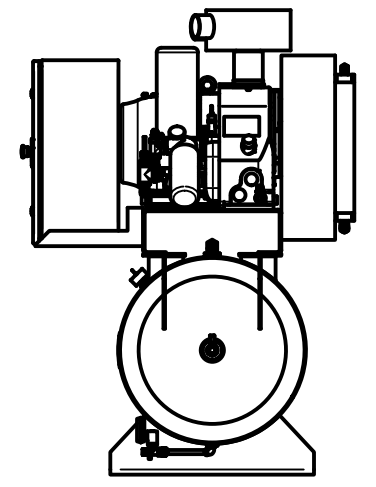

TOP VIEW

FRONT VIEW

SIDE VIEW

PARTS LIST

ITEM	QTY	PART NUMBER	DESCRIPTION
1	1	IAT-T120HRS-DUP6	DUPLEX ROTARY RS6 ELITE
2	2	IAT-RS203E6-24V	20HP 3PH RS6 24V SKID ASSEMBL
3	1	IAT-EOG-PNL-BRK-RT	EOG PANEL BRKT RIGHT
4	1	IAT-EOG-PNL-BRK-LT	EOG PANEL BRKT LEFT
5	1	IAT-DRSPNL15-20230HMI	15-20HP 230/3/60 DUP RS HMI PNL

TANK DISCHARGE  
OUTLET SIZE: 3/4"

PARTS LIST				PARTS LIST			
ITEM	QTY	PART NUMBER	DESCRIPTION	ITEM	QTY	PART NUMBER	DESCRIPTION
1	1	IAT-TP42BKWR	42IN TOP PLATE	14	1	IAT-PF3/4" T BLACK	3/4" T GALV
2	1	IAT-254-324TMP	254-324T MOTOR PLATE	15	1	IAT-PF3/4X1/2REDUCE	3/4X1/2 REDUCER GALV
3	1	IAT-RS6-24V	ROTARY SCREW AIREND 15-30HP	16	1	IAT-02018ET3E256TW22	20 HP, 3PH, 254T, TEFC, 1800 RPM
4	1	IAT-BG37X24X7-RSN-V2	IAT ROTARY SCREW BELT GUARD	17	1	IAT-RF20X1015/8-D	20 N FAN 15/8 BORE R 45 PITCH
5	1	IAT-R-14277	AIR OIL COOLER 25-30 HP	18	1	IAT-3-3V365 V2	3 GROOVE 3.65 INCH PULLEY SH
6	3	IAT-2501-08-08	1/2 MPT X 1/2 MJIC 90	19	1	IAT-3-3V6.90 V2	3 GROOVE 6.9 INCH PULLEY
7	3	IAT-2501-12-12-O	3/4MPT X 3/4 JIC 90 ORING	20	1	IAT-3R3VX600	3 BANDED 3VX 600 BELT
8	1	IAT-PF1/2" CL	1/2" CLOSE NIPPLE GALV	21	1	IAT-SF50-215	1/2 215 PSI SAFETY VALVE
9	1	IAT-PF1/2TEE BKPIPE	1/2" TEE GALV PIPE	22	1	IAT-PF1/2"X2"NIP BL	1/2" X 2" NIPPLE GALV
10	1	IAT-2404-08-08	JIC1/2 STRAIGHT FITTING O-RING	23	1	IAT-716114	1/2" BALL VALVE
11	2	IAT-RTD-SS-1/2-10	1/2" STAINLESS RTD	24	1	IAT-PF1/2" BLK PL	1/2" BLACK PLUG
12	1	IAT-PF1X3/4REDUCER	1X3/4 REDUCER BLACK	25	1	IAT-SH35	SH HUB 35 MM
13	1	IAT-PF3/4"CL	3/4" CLOSE NIPPLE BL	26	1	IAT-SDS15/8	HUB