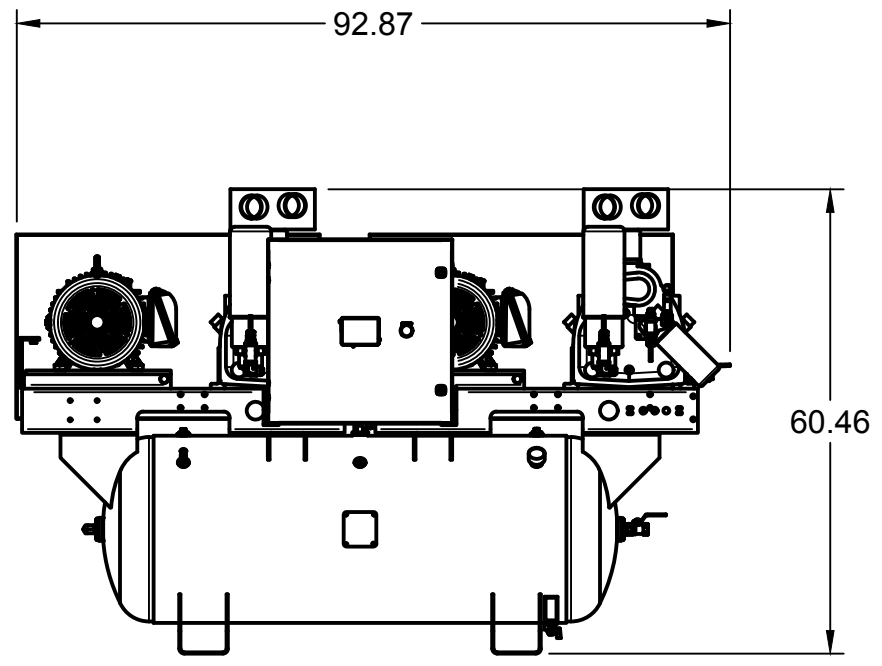

TOP VIEW

FRONT VIEW

SIDE VIEW

PARTS LIST

ITEM	QTY	PART NUMBER	DESCRIPTION
1	1	IAT-T120HRS-DUP6	DUPLEX ROTARY RS6 ELITE
2	2	IAT-RS203E6-24V	20HP 3PH RS6 24V SKID ASSEMBL
3	1	IAT-EOG-PNL-BRK-RT	EOG PANEL BRKT RIGHT
4	1	IAT-EOG-PNL-BRK-LT	EOG PANEL BRKT LEFT
5	1	IAT-DRSPNL15-20230HMI	15-20HP 230/3/60 DUP RS HMI PNL

TANK DISCHARGE  
OUTLET SIZE: 3/4"

PARTS LIST				PARTS LIST			
ITEM	QTY	PART NUMBER	DESCRIPTION	ITEM	QTY	PART NUMBER	DESCRIPTION
1	1	IAT-TP42BKWR	42IN TOP PLATE	14	1	IAT-PF3/4" T BLACK	3/4" T GALV
2	1	IAT-254-324TMP	254-324T MOTOR PLATE	15	1	IAT-PF3/4X1/2REDUCE	3/4X1/2 REDUCER GALV
3	1	IAT-RS6-24V	ROTARY SCREW AIREND 15-30HP	16	1	IAT-02018ET3E256TW22	20 HP, 3PH, 254T, TEFC, 1800 RPM
4	1	IAT-BG37X24X7-RSN-V2	IAT ROTARY SCREW BELT GUARD	17	1	IAT-RF20X1015/8-D	20 N FAN 15/8 BORE R 45 PITCH
5	1	IAT-R-14277	AIR OIL COOLER 25-30 HP	18	1	IAT-3-3V365 V2	3 GROOVE 3.65 INCH PULLEY SH
6	3	IAT-2501-08-08	1/2 MPT X 1/2 MJIC 90	19	1	IAT-3-3V6.90 V2	3 GROOVE 6.9 INCH PULLEY
7	3	IAT-2501-12-12-O	3/4MPT X 3/4 JIC 90 ORING	20	1	IAT-3R3VX600	3 BANDED 3VX 600 BELT
8	1	IAT-PF1/2" CL	1/2" CLOSE NIPPLE GALV	21	1	IAT-SF50-215	1/2 215 PSI SAFETY VALVE
9	1	IAT-PF1/2TEE BKPIPE	1/2" TEE GALV PIPE	22	1	IAT-PF1/2"X2"NIP BL	1/2" X 2" NIPPLE GALV
10	1	IAT-2404-08-08	JIC1/2 STRAIGHT FITTING O-RING	23	1	IAT-716114	1/2" BALL VALVE
11	2	IAT-RTD-SS-1/2-10	1/2" STAINLESS RTD	24	1	IAT-PF1/2" BLK PL	1/2" BLACK PLUG
12	1	IAT-PF1X3/4REDUCER	1X3/4 REDUCER BLACK	25	1	IAT-SH35	SH HUB 35 MM
13	1	IAT-PF3/4"CL	3/4" CLOSE NIPPLE BL	26	1	IAT-SDS15/8	HUB