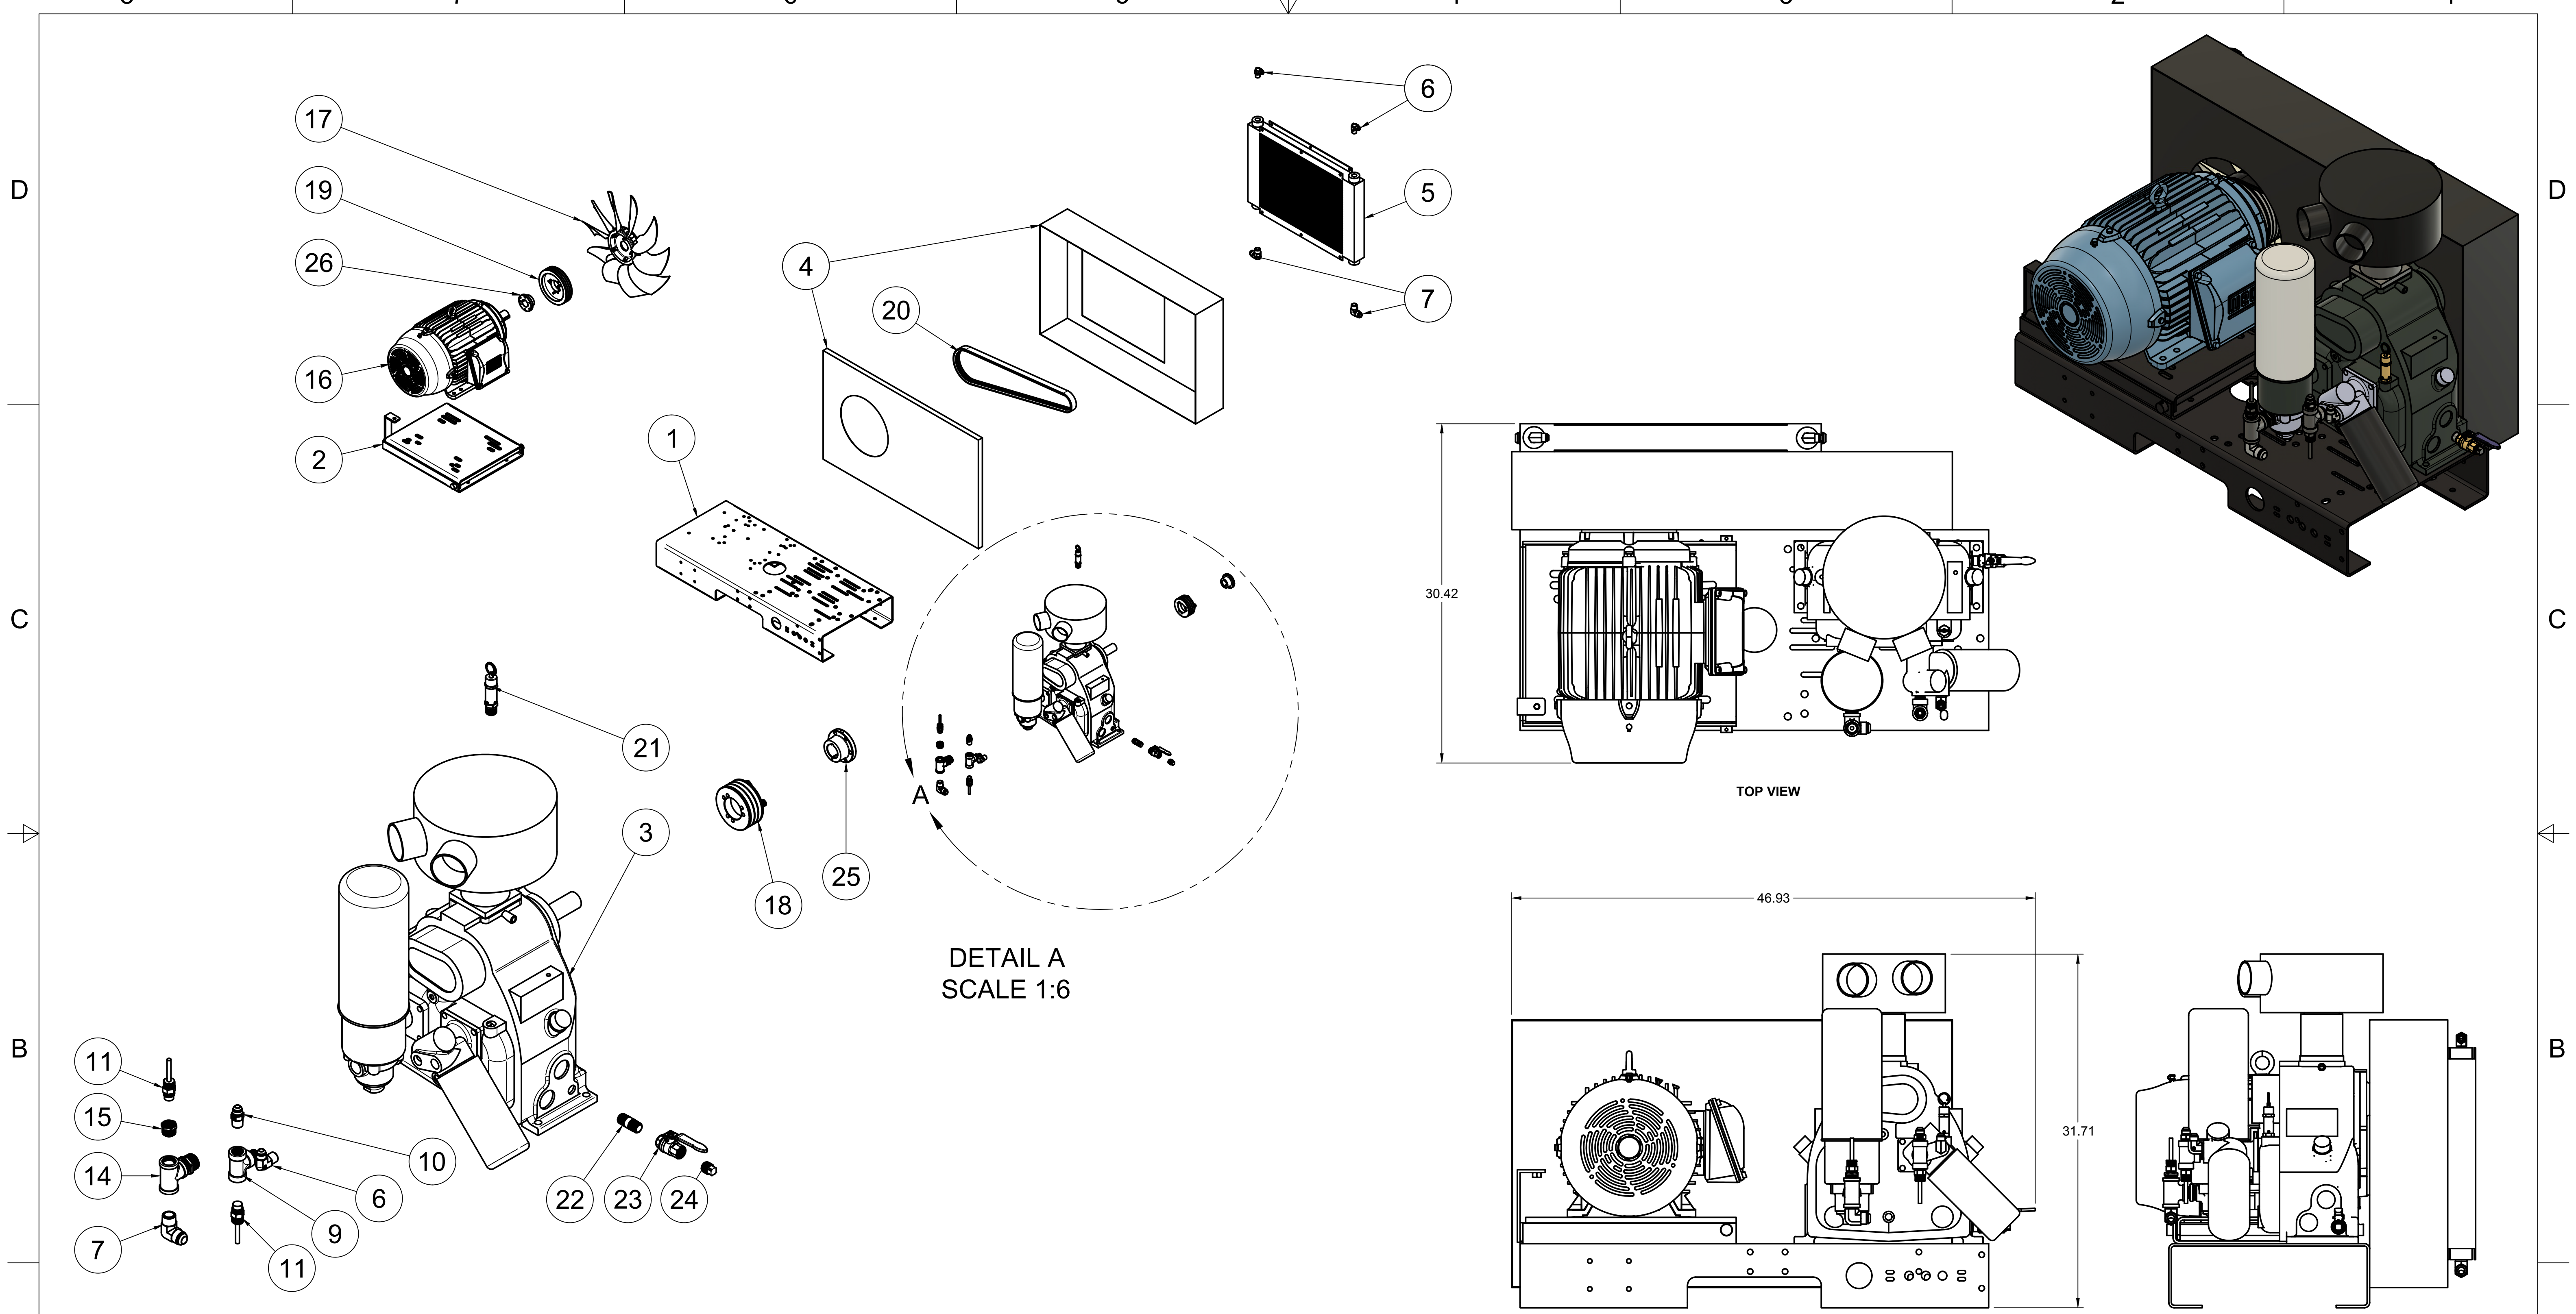

TOP VIEW

FRONT VIEW

SIDE VIEW

PARTS LIST

ITEM	QTY	PART NUMBER	DESCRIPTION
1	1	IAT-T120HRS-DUP6	DUPLEX ROTARY RS6 ELITE
2	2	IAT-RS203E6-24V	20HP 3PH RS6 24V SKID ASSEMBL
3	1	IAT-EOG-PNL-BRK-RT	EOG PANEL BRKT RIGHT
4	1	IAT-EOG-PNL-BRK-LT	EOG PANEL BRKT LEFT
5	1	IAT-DRSPNL15-20230HMI	15-20HP 230/3/60 DUP RS HMI PNL

TANK DISCHARGE  
OUTLET SIZE: 3/4"

PARTS LIST				PARTS LIST			
ITEM	QTY	PART NUMBER	DESCRIPTION	ITEM	QTY	PART NUMBER	DESCRIPTION
1	1	IAT-TP42BKWR	42IN TOP PLATE	14	1	IAT-PF3/4" T BLACK	3/4" T GALV
2	1	IAT-254-324TMP	254-324T MOTOR PLATE	15	1	IAT-PF3/4X1/2REDUCE	3/4X1/2 REDUCER GALV
3	1	IAT-RS6-24V	ROTARY SCREW AIREND 15-30HP	16	1	IAT-02018ET3E256TW22	20 HP, 3PH, 254T, TEFC, 1800 RPM
4	1	IAT-BG37X24X7-RSN-V2	IAT ROTARY SCREW BELT GUARD	17	1	IAT-RF20X1015/8-D	20 N FAN 15/8 BORE R 45 PITCH
5	1	IAT-R-14277	AIR OIL COOLER 25-30 HP	18	1	IAT-3-3V365 V2	3 GROOVE 3.65 INCH PULLEY SH
6	3	IAT-2501-08-08	1/2 MPT X 1/2 MJIC 90	19	1	IAT-3-3V6.90 V2	3 GROOVE 6.9 INCH PULLEY
7	3	IAT-2501-12-12-O	3/4MPT X 3/4 JIC 90 ORING	20	1	IAT-3R3VX600	3 BANDED 3VX 600 BELT
8	1	IAT-PF1/2" CL	1/2" CLOSE NIPPLE GALV	21	1	IAT-SF50-215	1/2 215 PSI SAFETY VALVE
9	1	IAT-PF1/2TEE BKPIPE	1/2" TEE GALV PIPE	22	1	IAT-PF1/2"X2"NIP BL	1/2" X 2" NIPPLE GALV
10	1	IAT-2404-08-08	JIC1/2 STRAIGHT FITTING O-RING	23	1	IAT-716114	1/2" BALL VALVE
11	2	IAT-RTD-SS-1/2-10	1/2" STAINLESS RTD	24	1	IAT-PF1/2" BLK PL	1/2" BLACK PLUG
12	1	IAT-PF1X3/4REDUCER	1X3/4 REDUCER BLACK	25	1	IAT-SH35	SH HUB 35 MM
13	1	IAT-PF3/4"CL	3/4" CLOSE NIPPLE BL	26	1	IAT-SDS15/8	HUB