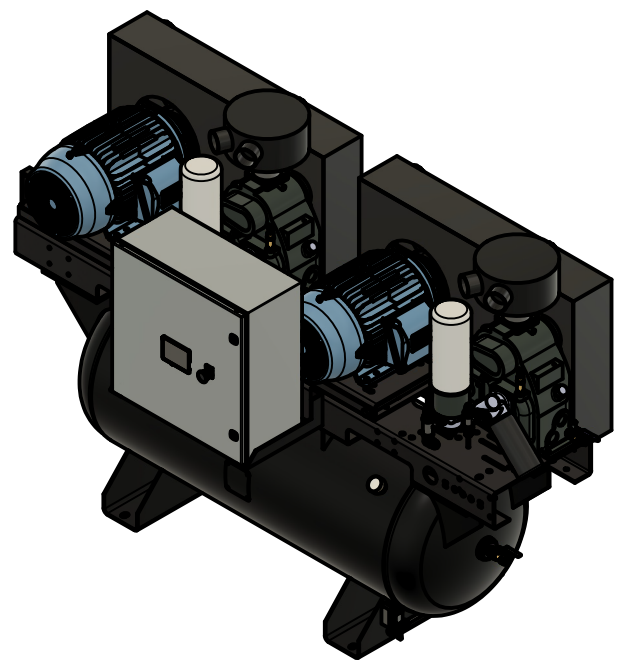

TOP VIEW

FRONT VIEW

SIDE VIEW

PARTS LIST

ITEM	QTY	PART NUMBER	DESCRIPTION
1	1	IAT-T120HRS-DUP6	DUPLEX ROTARY RS6 ELITE
2	2	IAT-RS203E6-24V	20HP 3PH RS6 24V SKID ASSEMBL
3	1	IAT-EOG-PNL-BRK-RT	EOG PANEL BRKT RIGHT
4	1	IAT-EOG-PNL-BRK-LT	EOG PANEL BRKT LEFT
5	1	IAT-DRSPNL15-20230HMI	15-20HP 230/3/60 DUP RS HMI PNL

TANK DISCHARGE  
OUTLET SIZE: 3/4"

PARTS LIST				PARTS LIST			
ITEM	QTY	PART NUMBER	DESCRIPTION	ITEM	QTY	PART NUMBER	DESCRIPTION
1	1	IAT-TP42BKWR	42IN TOP PLATE	14	1	IAT-PF3/4" T BLACK	3/4" T GALV
2	1	IAT-254-324TMP	254-324T MOTOR PLATE	15	1	IAT-PF3/4X1/2REDUCE	3/4X1/2 REDUCER GALV
3	1	IAT-RS6-24V	ROTARY SCREW AIREND 15-30HP	16	1	IAT-02018ET3E256TW22	20 HP, 3PH, 254T, TEFC, 1800 RPM
4	1	IAT-BG37X24X7-RSN-V2	IAT ROTARY SCREW BELT GUARD	17	1	IAT-RF20X1015/8-D	20 N FAN 15/8 BORE R 45 PITCH
5	1	IAT-R-14277	AIR OIL COOLER 25-30 HP	18	1	IAT-3-3V365 V2	3 GROOVE 3.65 INCH PULLEY SH
6	3	IAT-2501-08-08	1/2 MPT X 1/2 MJIC 90	19	1	IAT-3-3V6.90 V2	3 GROOVE 6.9 INCH PULLEY
7	3	IAT-2501-12-12-O	3/4MPT X 3/4 JIC 90 ORING	20	1	IAT-3R3VX600	3 BANDED 3VX 600 BELT
8	1	IAT-PF1/2" CL	1/2" CLOSE NIPPLE GALV	21	1	IAT-SF50-215	1/2 215 PSI SAFETY VALVE
9	1	IAT-PF1/2TEE BKPIPE	1/2" TEE GALV PIPE	22	1	IAT-PF1/2"X2"NIP BL	1/2" X 2" NIPPLE GALV
10	1	IAT-2404-08-08	JIC1/2 STRAIGHT FITTING O-RING	23	1	IAT-716114	1/2" BALL VALVE
11	2	IAT-RTD-SS-1/2-10	1/2" STAINLESS RTD	24	1	IAT-PF1/2" BLK PL	1/2" BLACK PLUG
12	1	IAT-PF1X3/4REDUCER	1X3/4 REDUCER BLACK	25	1	IAT-SH35	SH HUB 35 MM
13	1	IAT-PF3/4"CL	3/4" CLOSE NIPPLE BL	26	1	IAT-SDS15/8	HUB