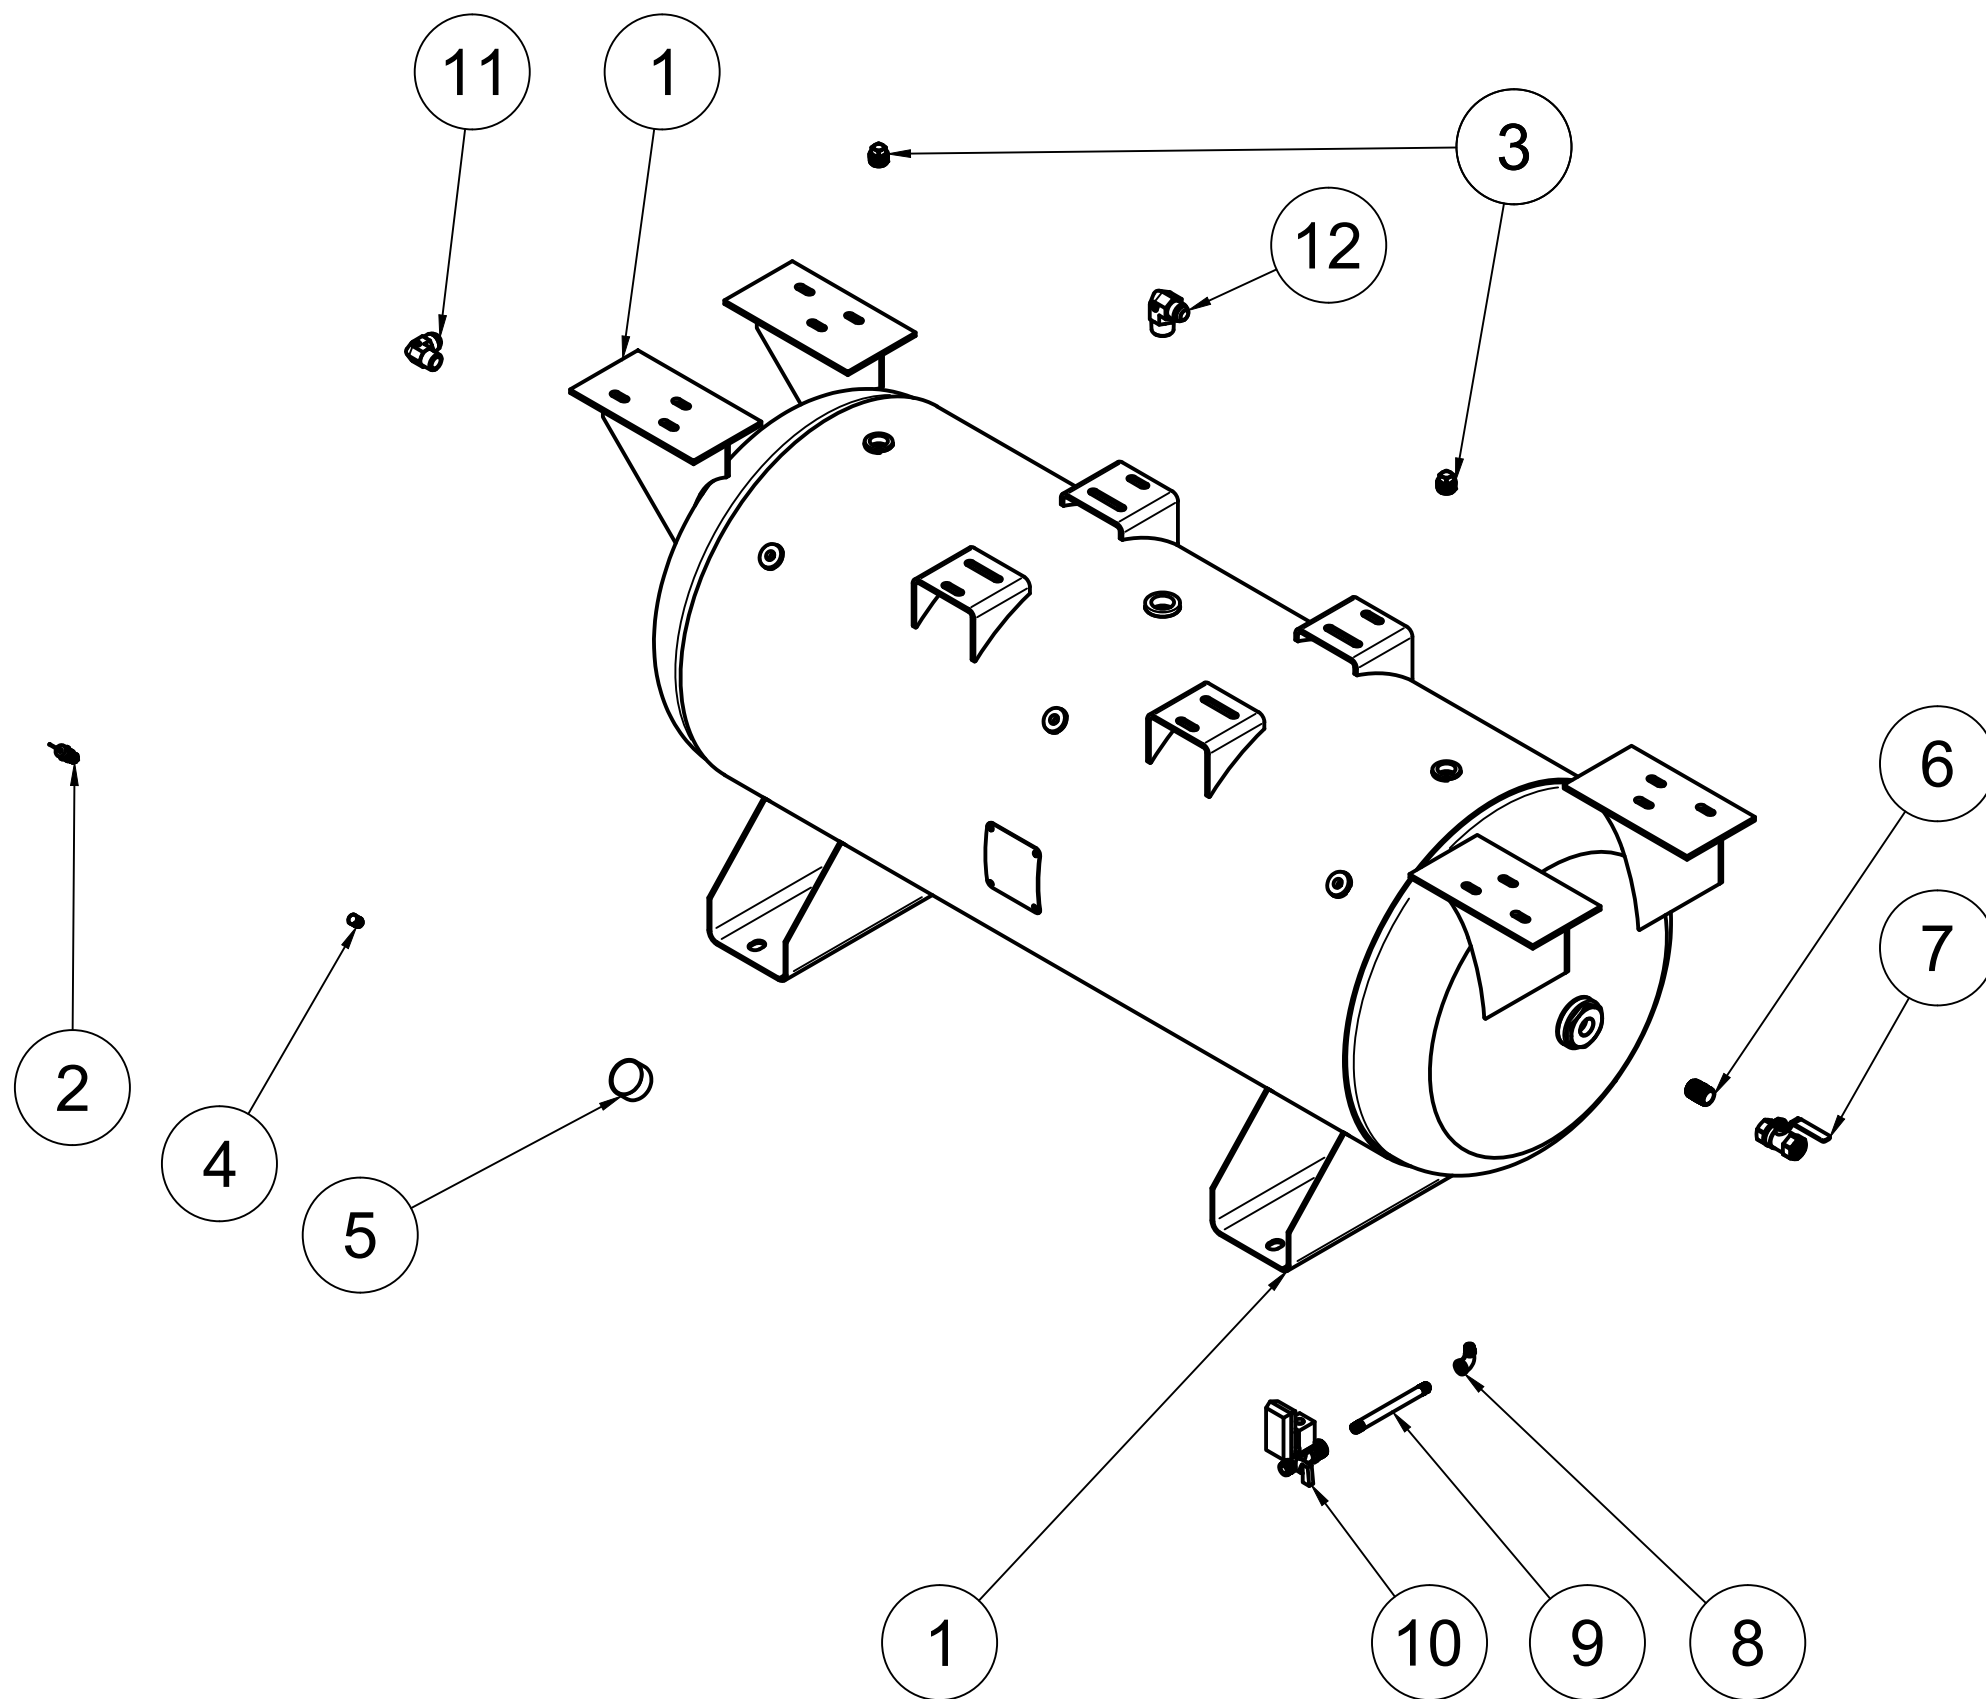

TANK DISCHARGE  
OUTLET SIZE: 3/4"

PARTS LIST				PARTS LIST			
ITEM	QTY	PART NUMBER	DESCRIPTION	ITEM	QTY	PART NUMBER	DESCRIPTION
1	1	IAT-TP42BKWR	42IN TOP PLATE	14	1	IAT-PF3/4" T BLACK	3/4" T GALV
2	1	IAT-254-324TMP	254-324T MOTOR PLATE	15	1	IAT-PF3/4X1/2REDUCE	3/4X1/2 REDUCER GALV
3	1	IAT-RS6-24V	ROTARY SCREW AIREND 15-30HP	16	1	IAT-02018ET3E256TW22	20 HP, 3PH, 254T, TEFC, 1800 RPM
4	1	IAT-BG37X24X7-RSN-V2	IAT ROTARY SCREW BELT GUARD	17	1	IAT-RF20X1015/8-D	20 N FAN 15/8 BORE R 45 PITCH
5	1	IAT-R-14277	AIR OIL COOLER 25-30 HP	18	1	IAT-3-3V365 V2	3 GROOVE 3.65 INCH PULLEY SH
6	3	IAT-2501-08-08	1/2 MPT X 1/2 MJIC 90	19	1	IAT-3-3V6.90 V2	3 GROOVE 6.9 INCH PULLEY
7	3	IAT-2501-12-12-O	3/4MPT X 3/4 JIC 90 ORING	20	1	IAT-3R3VX600	3 BANDED 3VX 600 BELT
8	1	IAT-PF1/2" CL	1/2" CLOSE NIPPLE GALV	21	1	IAT-SF50-215	1/2 215 PSI SAFETY VALVE
9	1	IAT-PF1/2TEE BKPIPE	1/2" TEE GALV PIPE	22	1	IAT-PF1/2"X2"NIP BL	1/2" X 2" NIPPLE GALV
10	1	IAT-2404-08-08	JIC1/2 STRAIGHT FITTING O-RING	23	1	IAT-716114	1/2" BALL VALVE
11	2	IAT-RTD-SS-1/2-10	1/2" STAINLESS RTD	24	1	IAT-PF1/2" BLK PL	1/2" BLACK PLUG
12	1	IAT-PF1X3/4REDUCER	1X3/4 REDUCER BLACK	25	1	IAT-SH35	SH HUB 35 MM
13	1	IAT-PF3/4"CL	3/4" CLOSE NIPPLE BL	26	1	IAT-SDS15/8	HUB

C

FRONT VIEW

SIDE VIEW

B

B

BOTTOM VIEW

PARTS LIST

PARTS LIST

ITEM	QTY	PART NUMBER	DESCRIPTION	ITEM	QTY	PART NUMBER	DESCRIPTION
1	1	IAT-120DPBKWR V10	120 DUPLEX GALLON TANK	7	1	IAT-716116	BALL VALVE 3/4
2	1	IAT-ST25-200	SAFETY VALVE 200 PSI	8	1	IAT-PF1/4" STR 90 B	1/4" STREET 90 GALV
3	2	IAT-PF3/4PLUG	3/4" PLUG	9	1	IAT-PF1/4X6NIPPLE	1/4" X 6 NIPPLE
4	1	IAT-109-4	1/4 BRASS PLUG	10	1	IAT-ET2523	TIMED AUTO DRAIN
5	1	IAT-PSB20	AIR GAUGE BACK MT 1/4	11	1	IAT-2501-12-12	3/4" MPT X 3/4" MJIC 90
6	1	IAT-PF3/4"CL	3/4" CLOSE NIPPLE BL	12	1	IAT-2501-12-16	3/4" MJIC X 1" MNPT 90