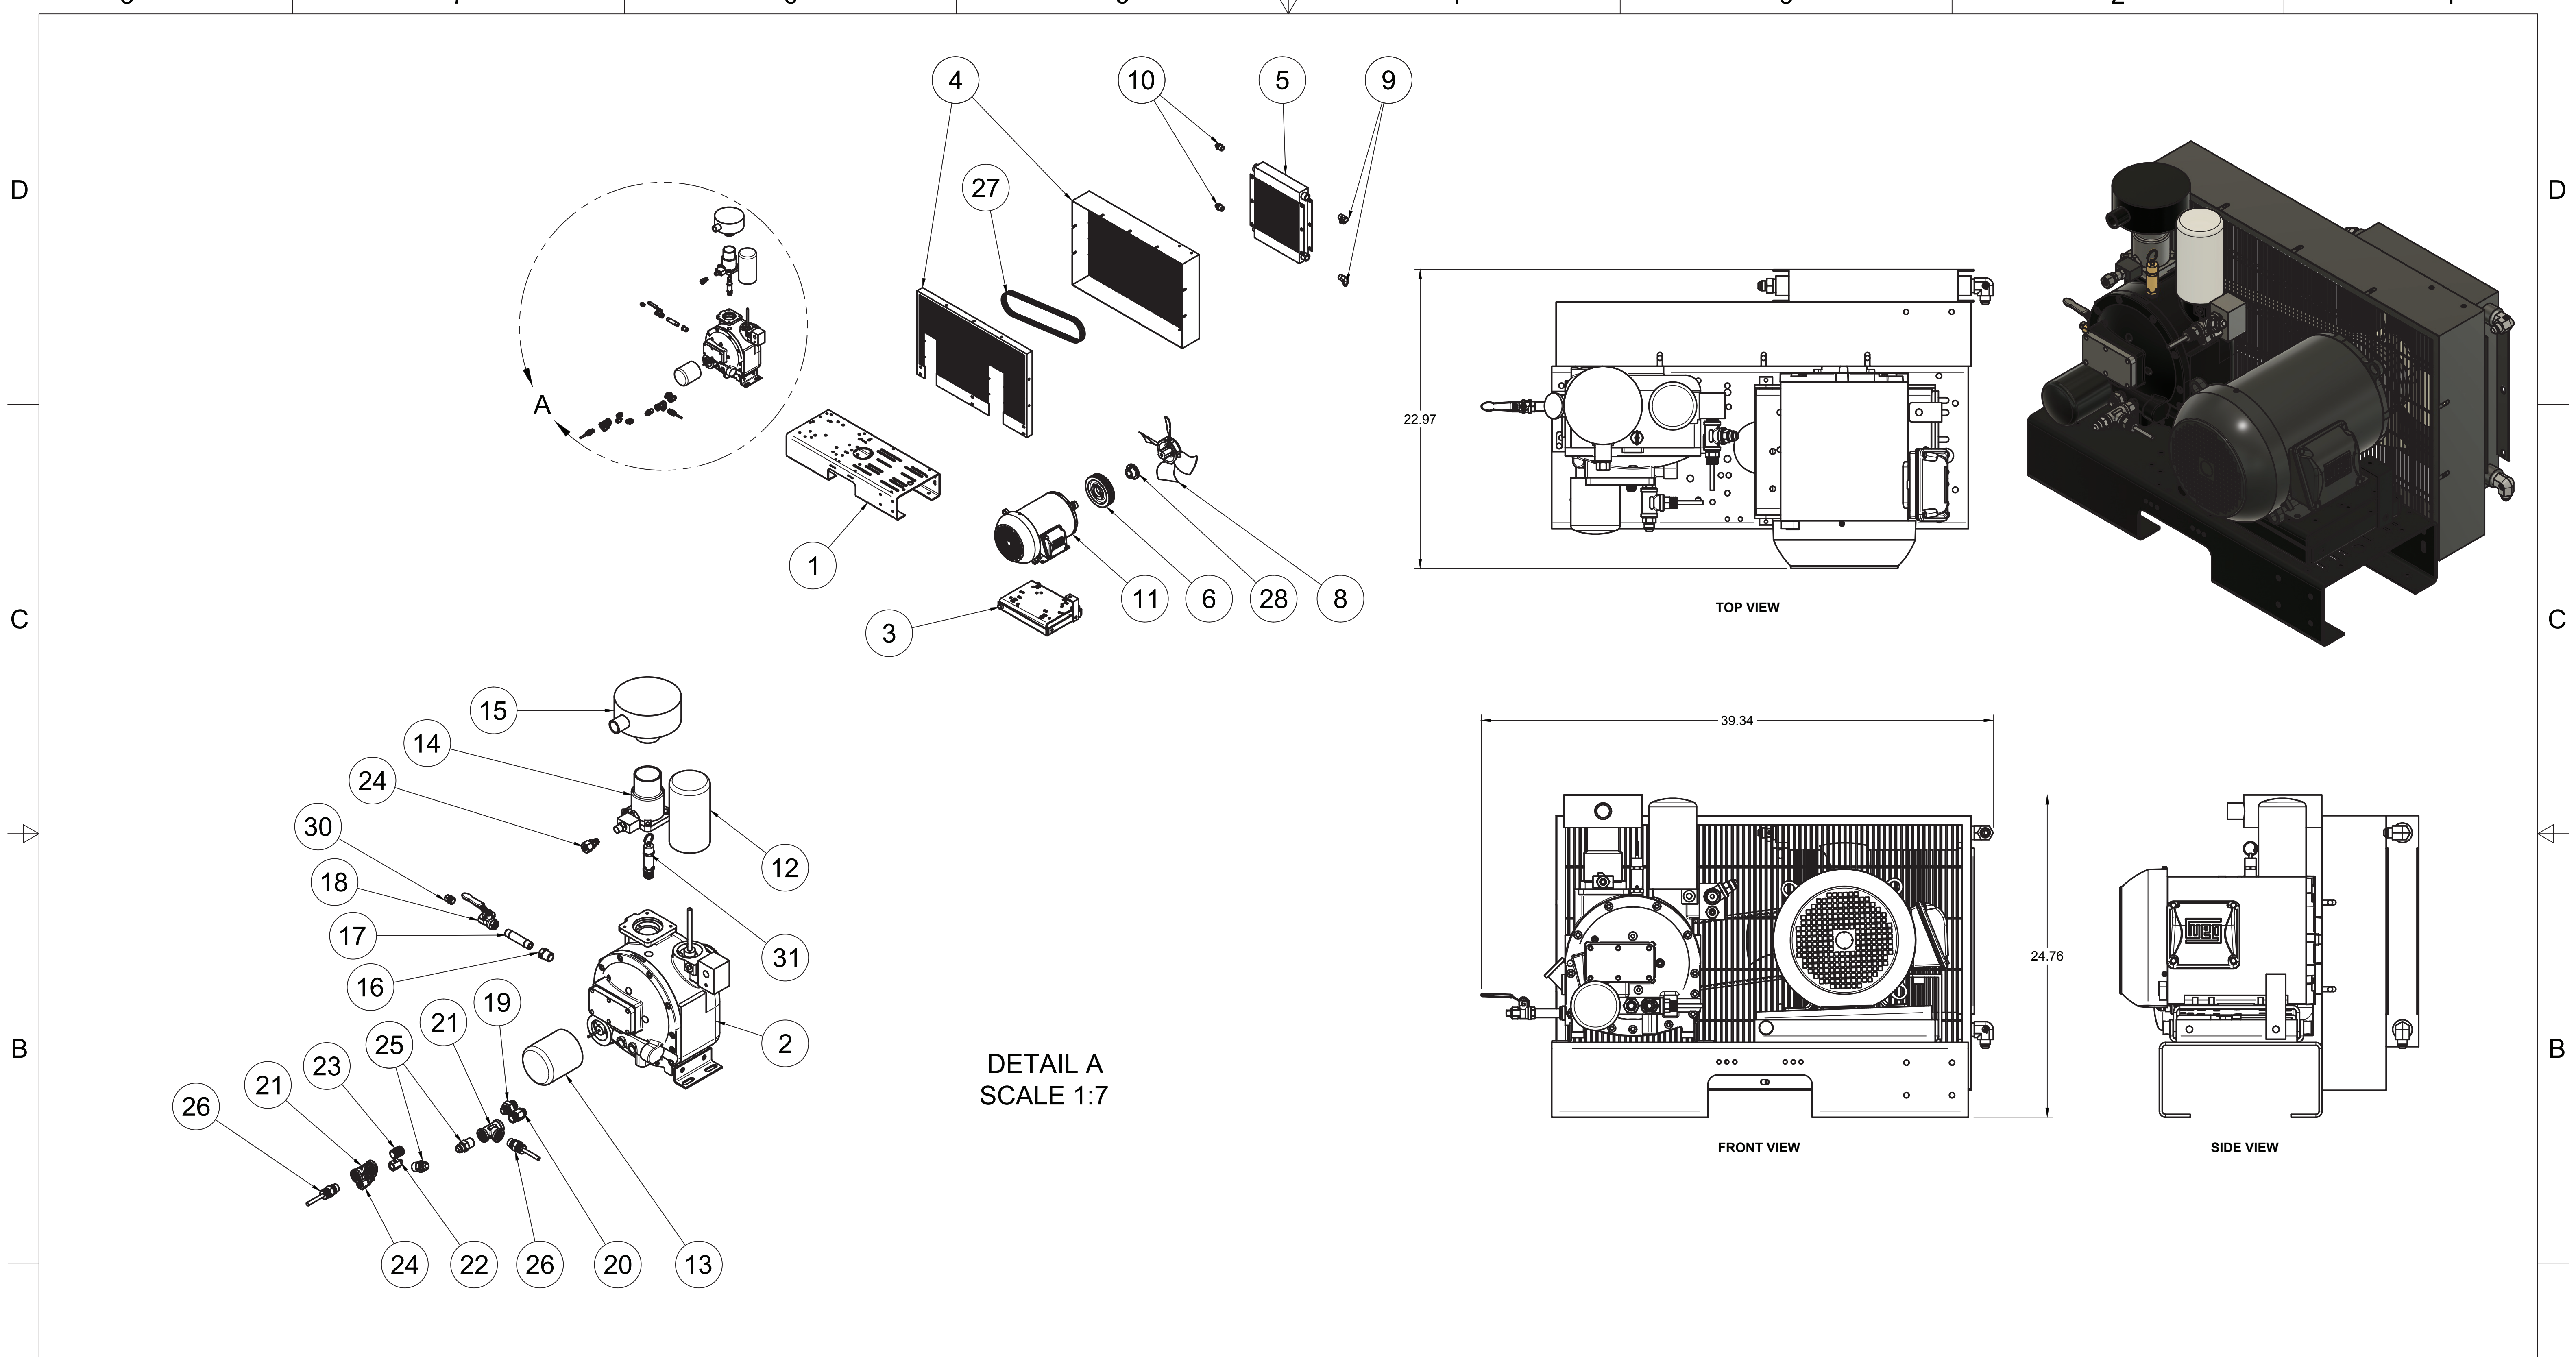

DETAIL A
SCALE 1:7

PARTS LIST				PARTS LIST				PARTS LIST			
ITEM	QTY	PART NUMBER	DESCRIPTION	ITEM	QTY	PART NUMBER	DESCRIPTION	ITEM	QTY	PART NUMBER	DESCRIPTION
1	1	IAT-TP32BKWR (CURRENT)	32IN TOP PLATE	12	1	IAT-SE-1	NK30/31/40/60 SEPARATOR	23	1	IAT-PF1/2" CL	1/2" CLOSE NIPPLE GALV
2	1	IAT-RS3	5-15HP ENCAPSULATED AIREND	13	1	IAT-OF1	NK30/31/40, EVO1/2, GCU11 O/F	24	2	IAT-BC-2404-08-04	1/4 NPT X 1/2 BC FITTING
3	1	IAT-184-215TMP	184-215T MOTOR PLATE	14	1	IAT-RS3-IVC-2	RS3 COMPLETE INLET VALVE 24VD	25	2	IAT-2404-08-08	JIC1/2 STRAIGHT FITTING O-RING
4	1	IAT-BG5X18X32X10G-V2	BELT GUARD 11-15HP GAS NEW	15	1	IAT-RS3-ODM-INTAKE	AIR FILTER HOUSING RS3	26	2	IAT-RTD-SS-1/2-10	1/2" STAINLESS RTD
5	1	IAT-R-14366	OIL COOLER 5-10 HP	16	1	IAT-PF1/2X3/8REDUCE	1/2" X 3/8" BK REDUCE	27	1	IAT-3R3VX530	3VX 3 GROOVE BANDED BELT
6	1	IAT-3-3V800	3 GROOVE 6.9 INCH PULLEY SDS	17	1	IAT-PF3/8X3NIPPLE	3/8" X 3 NIPPLE	28	1	IAT-SK13/8	PULLEY HUB
7	1	IAT-3-3V4.75	3 GROOVE 3.65 INCH PULLEY SH	18	1	IAT-716113	3/8" BALL VALVE	29	1	IAT-SDS28MM	28MM HUB
8	1	IAT-026034C441	RS FAN 1 3/8 HUB PULLER	19	1	IAT-BPP-MJ2404-08-06	3/8 M BPP X 1/2 M JIC	30	1	IAT-PF3/8"BLK PLUG	3/8" GALVANIZED PLUG
9	2	IAT-2501-08-12-O	3/4 MP X 1/2 M JIC 90 DEG R IN	20	1	IAT-BPP-MP-5404-06-8	3/8 M BPP X 1/2 M JIC	31	1	IAT-SF50-215	1/2 215 PSI SAFETY VALVE
10	2	IAT-2404-08-12-O	3/4MP X 1/2 M JIC STRAIGHT OR	21	2	IAT-1/2TEE BKPIPE	1/2" TEE GALV PIPE				
11	1	IAT-010180S1CCD215T	10HP 1 PH 1750 RPM	22	1	IAT-5405-02-04	1/8 X 1/4 ADAPTER