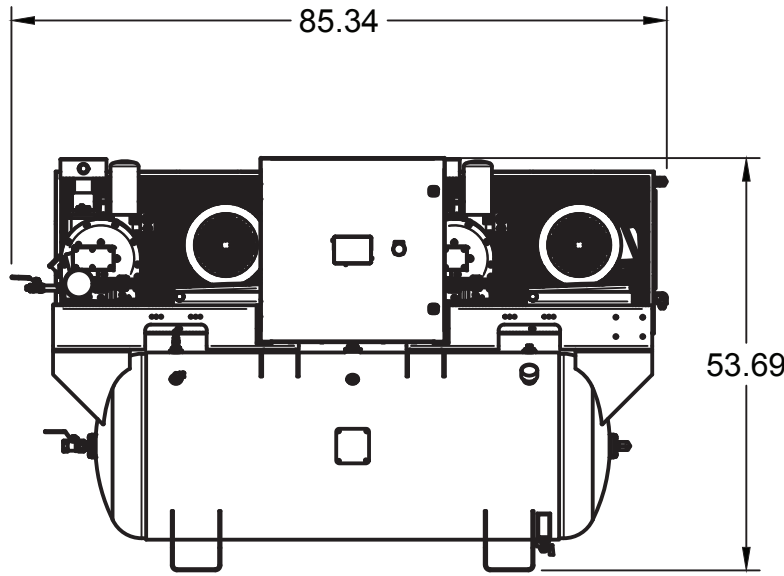

TOP VIEW

FRONT VIEW

SIDE VIEW

PARTS LIST

ITEM	QTY	PART NUMBER	DESCRIPTION
1	1	IAT-T120HRS15-DUP	10HP DUPLEX ROTARY SCREW ELITE
2	2	IAT-RS101E3-24V	10HP 3P RS3 24V SKID ASSEMBLY
3	1	IAT-EOG-PNL-BRK-RT	EOG PANEL BRKT RIGHT
4	1	IAT-EOG-PNL-BRK-LT	EOG PANEL BRKT LEFT
5	1	IAT-DRSPNL5-25230HMI	5-25HP 230/3/60 DUP RS HMI PNL

TANK DISCHARGE
OUTLET SIZE: 3/4"

DETAIL A
SCALE 1:7

PARTS LIST				PARTS LIST				PARTS LIST			
ITEM	QTY	PART NUMBER	DESCRIPTION	ITEM	QTY	PART NUMBER	DESCRIPTION	ITEM	QTY	PART NUMBER	DESCRIPTION
1	1	IAT-TP32BKWR (CURRENT)	32IN TOP PLATE	12	1	IAT-SE-1	NK30/31/40/60 SEPARATOR	23	1	IAT-PF1/2" CL	1/2" CLOSE NIPPLE GALV
2	1	IAT-RS3	5-15HP ENCAPSULATED AIREND	13	1	IAT-OF1	NK30/31/40, EVO1/2, GCU11 O/F	24	2	IAT-BC-2404-08-04	1/4 NPT X 1/2 BC FITTING
3	1	IAT-184-215TMP	184-215T MOTOR PLATE	14	1	IAT-RS3-IVC-2	RS3 COMPLETE INLET VALVE 24VD	25	2	IAT-2404-08-08	JIC1/2 STRAIGHT FITTING O-RING
4	1	IAT-BG5X18X32X10G-V2	BELT GUARD 11-15HP GAS NEW	15	1	IAT-RS3-ODM-INTAKE	AIR FILTER HOUSING RS3	26	2	IAT-RTD-SS-1/2-10	1/2" STAINLESS RTD
5	1	IAT-R-14366	OIL COOLER 5-10 HP	16	1	IAT-PF1/2X3/8REDUCE	1/2" X 3/8" BK REDUCE	27	1	IAT-3R3VX530	3VX 3 GROOVE BANDED BELT
6	1	IAT-3-3V800	3 GROOVE 6.9 INCH PULLEY SDS	17	1	IAT-PF3/8X3NIPPLE	3/8" X 3 NIPPLE	28	1	IAT-SK13/8	PULLEY HUB
7	1	IAT-3-3V4.75	3 GROOVE 3.65 INCH PULLEY SH	18	1	IAT-716113	3/8" BALL VALVE	29	1	IAT-SDS28MM	28MM HUB
8	1	IAT-026034C441	RS FAN 1 3/8 HUB PULLER	19	1	IAT-BPP-MJ2404-08-06	3/8 M BPP X 1/2 M JIC	30	1	IAT-PF3/8"BLK PLUG	3/8" GALVANIZED PLUG
9	2	IAT-2501-08-12-O	3/4 MP X 1/2 M JIC 90 DEG R IN	20	1	IAT-BPP-MP-5404-06-8	3/8 M BPP X 1/2 M JIC	31	1	IAT-SF50-215	1/2 215 PSI SAFETY VALVE
10	2	IAT-2404-08-12-O	3/4MP X 1/2 M JIC STRAIGHT OR	21	2	IAT-1/2TEE BKPIPE	1/2" TEE GALV PIPE				
11	1	IAT-010180S1CCD215T	10HP 1 PH 1750 RPM	22	1	IAT-5405-02-04	1/8 X 1/4 ADAPTER				