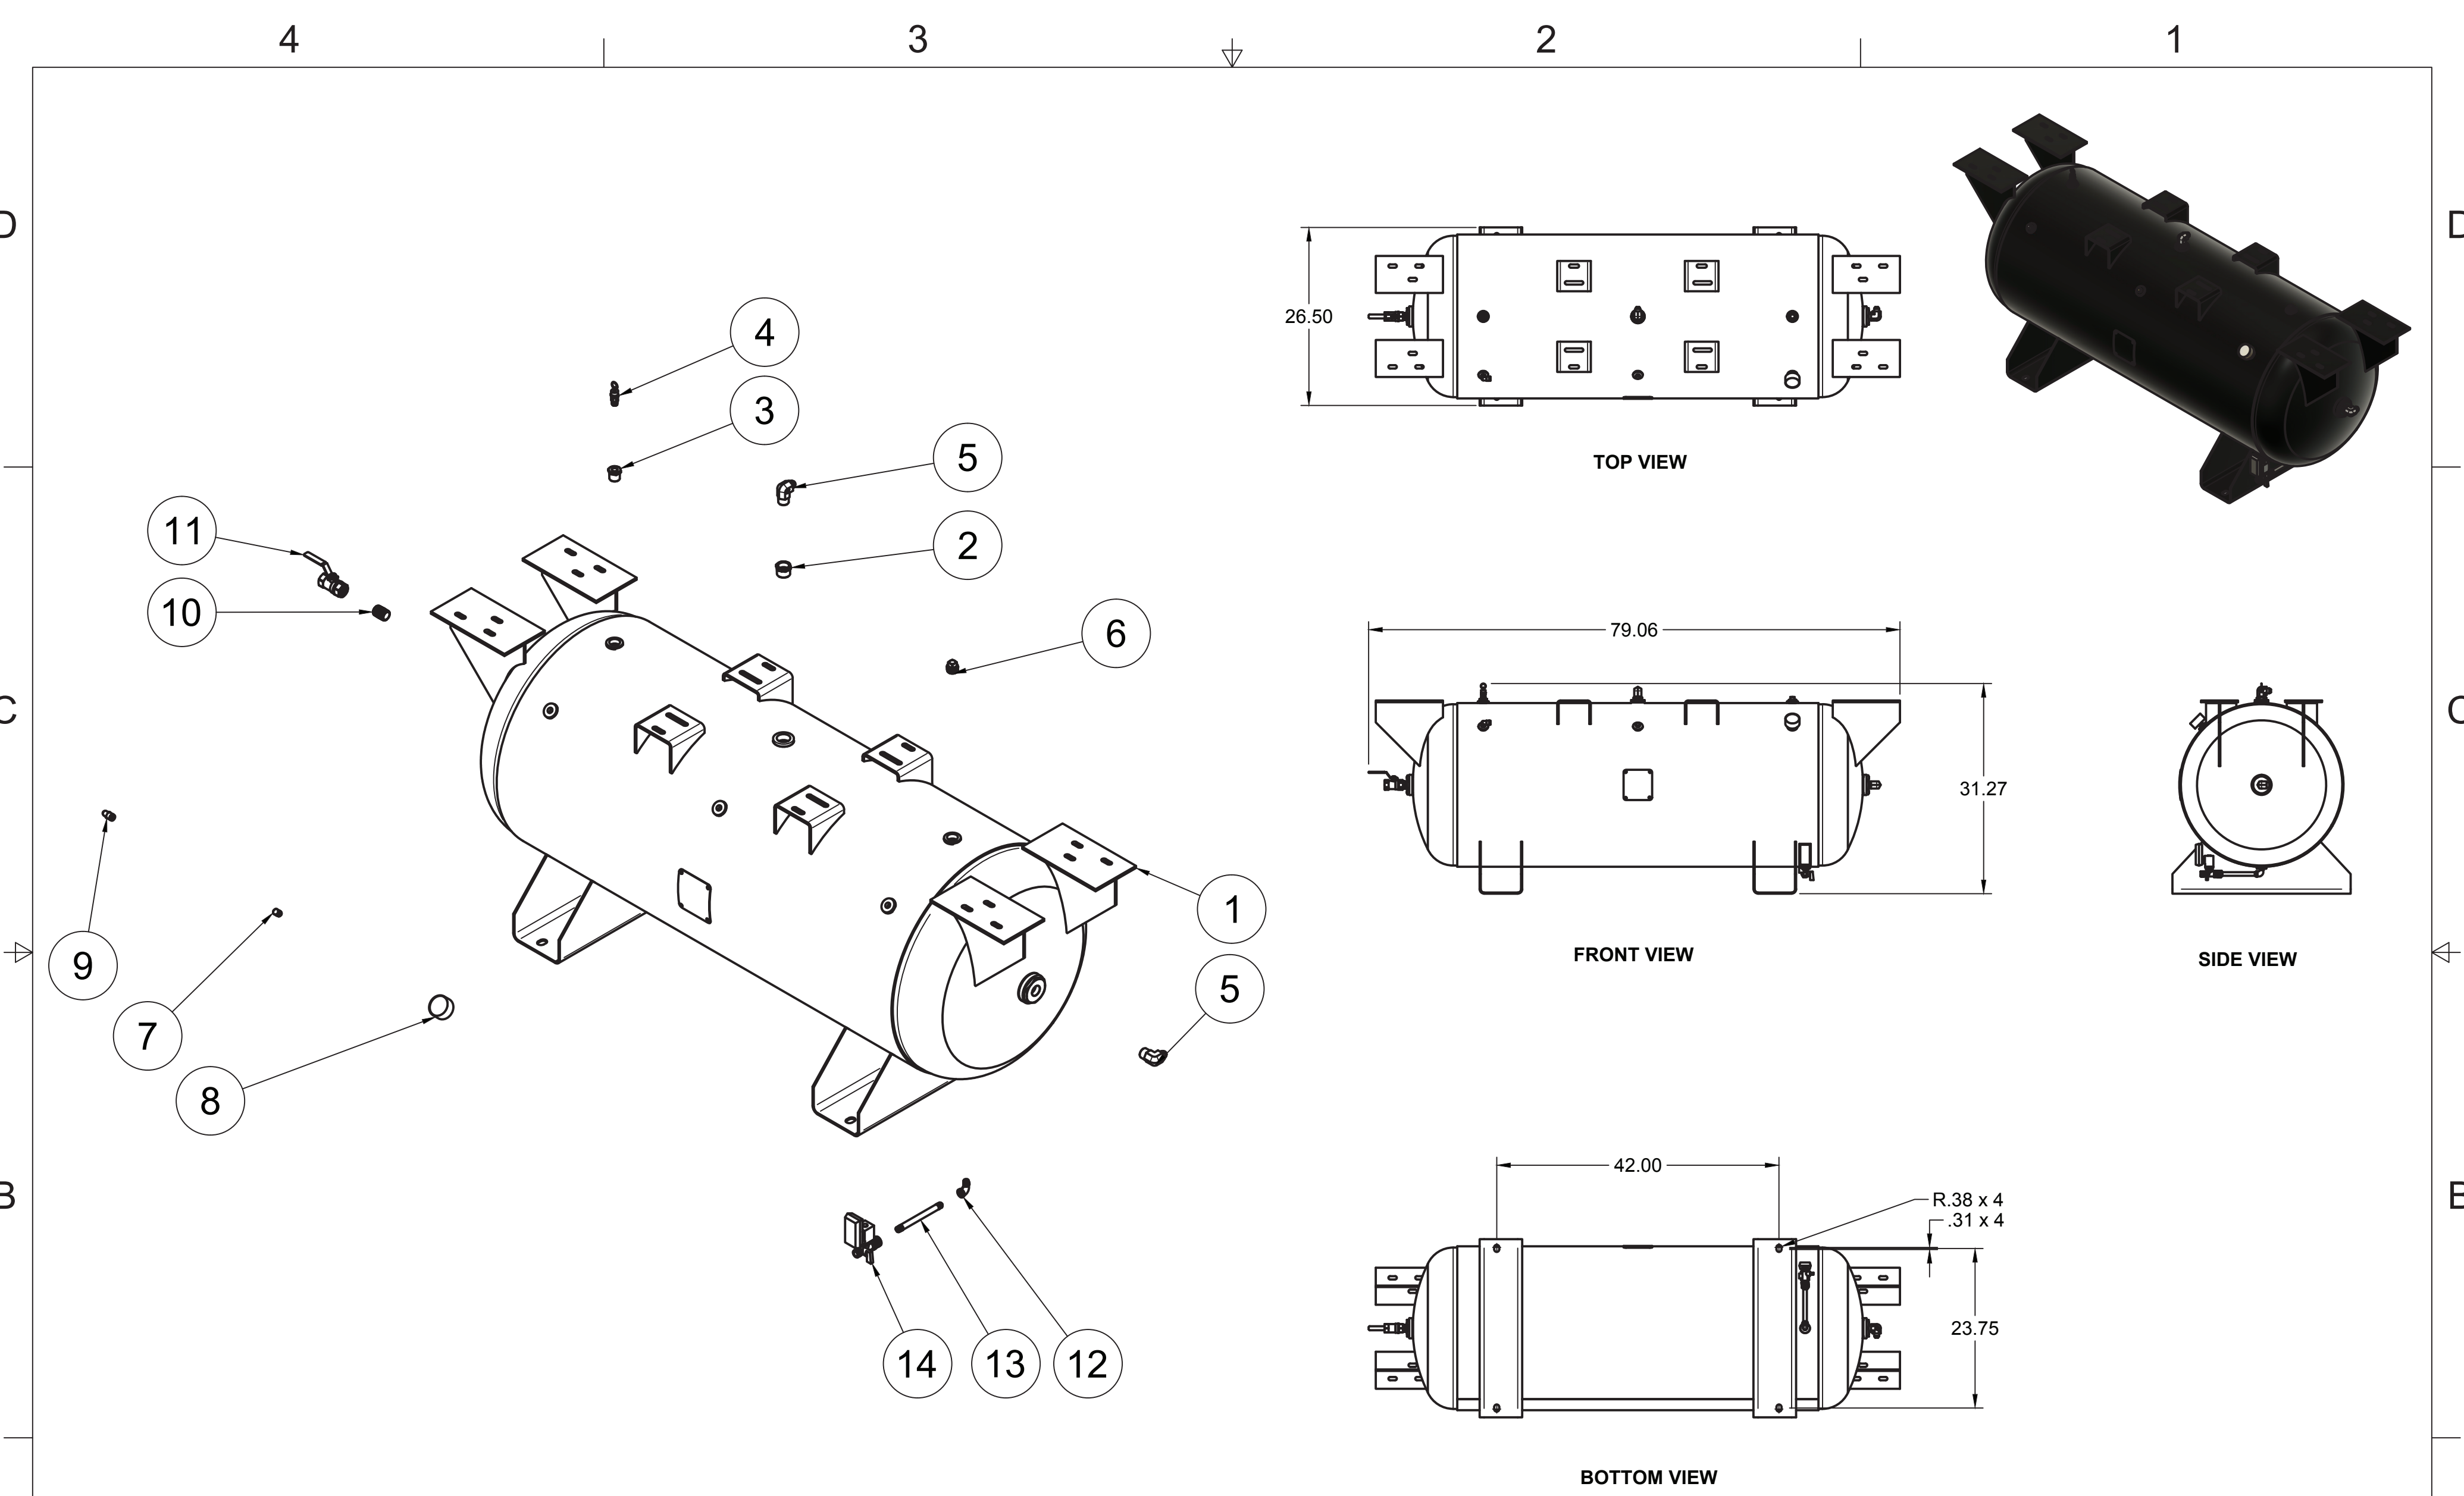

TOP VIEW

FRONT VIEW

SIDE VIEW

PARTS LIST

ITEM	QTY	PART NUMBER	DESCRIPTION
1	1	IAT-T120HRS15-DUP	10HP DUPLEX ROTARY SCREW ELITE
2	2	IAT-RS101E3-24V	10HP 3P RS3 24V SKID ASSEMBLY
3	1	IAT-EOG-PNL-BRK-RT	EOG PANEL BRKT RIGHT
4	1	IAT-EOG-PNL-BRK-LT	EOG PANEL BRKT LEFT
5	1	IAT-DRSPNL5-25230HMI	5-25HP 230/3/60 DUP RS HMI PNL

TANK DISCHARGE
OUTLET SIZE: 3/4"

DETAIL A
SCALE 1:7

PARTS LIST				PARTS LIST				PARTS LIST			
ITEM	QTY	PART NUMBER	DESCRIPTION	ITEM	QTY	PART NUMBER	DESCRIPTION	ITEM	QTY	PART NUMBER	DESCRIPTION
1	1	IAT-TP32BKWR (CURRENT)	32IN TOP PLATE	12	1	IAT-SE-1	NK30/31/40/60 SEPARATOR	23	1	IAT-PF1/2" CL	1/2" CLOSE NIPPLE GALV
2	1	IAT-RS3	5-15HP ENCAPSULATED AIREND	13	1	IAT-OF1	NK30/31/40, EVO1/2, GCU11 O/F	24	2	IAT-BC-2404-08-04	1/4 NPT X 1/2 BC FITTING
3	1	IAT-184-215TMP	184-215T MOTOR PLATE	14	1	IAT-RS3-IVC-2	RS3 COMPLETE INLET VALVE 24VD	25	2	IAT-2404-08-08	JIC1/2 STRAIGHT FITTING O-RING
4	1	IAT-BG5X18X32X10G-V2	BELT GUARD 11-15HP GAS NEW	15	1	IAT-RS3-ODM-INTAKE	AIR FILTER HOUSING RS3	26	2	IAT-RTD-SS-1/2-10	1/2" STAINLESS RTD
5	1	IAT-R-14366	OIL COOLER 5-10 HP	16	1	IAT-PF1/2X3/8REDUCE	1/2" X 3/8" BK REDUCE	27	1	IAT-3R3VX530	3VX 3 GROOVE BANDED BELT
6	1	IAT-3-3V800	3 GROOVE 6.9 INCH PULLEY SDS	17	1	IAT-PF3/8X3NIPPLE	3/8" X 3 NIPPLE	28	1	IAT-SK13/8	PULLEY HUB
7	1	IAT-3-3V4.75	3 GROOVE 3.65 INCH PULLEY SH	18	1	IAT-716113	3/8" BALL VALVE	29	1	IAT-SDS28MM	28MM HUB
8	1	IAT-026034C441	RS FAN 1 3/8 HUB PULLER	19	1	IAT-BPP-MJ2404-08-06	3/8 M BPP X 1/2 M JIC	30	1	IAT-PF3/8"BLK PLUG	3/8" GALVANIZED PLUG
9	2	IAT-2501-08-12-O	3/4 MP X 1/2 M JIC 90 DEG R IN	20	1	IAT-BPP-MP-5404-06-8	3/8 M BPP X 1/2 M JIC	31	1	IAT-SF50-215	1/2 215 PSI SAFETY VALVE
10	2	IAT-2404-08-12-O	3/4MP X 1/2 M JIC STRAIGHT OR	21	2	IAT-1/2TEE BKPIPE	1/2" TEE GALV PIPE				
11	1	IAT-010180S1CCD215T	10HP 1 PH 1750 RPM	22	1	IAT-5405-02-04	1/8 X 1/4 ADAPTER				