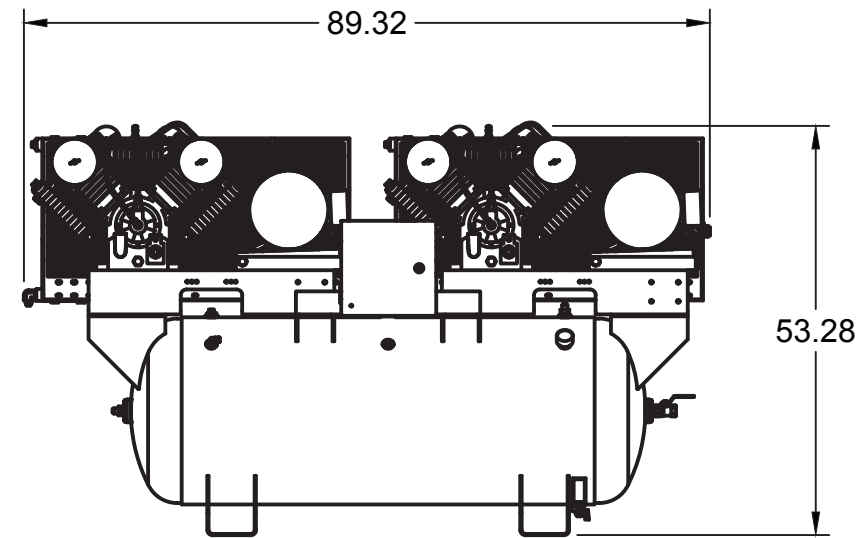

TOP VIEW

FRONT VIEW

SIDE VIEW

PARTS LIST

ITEM	QTY	PART NUMBER	DESCRIPTION
1	1	IAT-T120HE6-DUP	120 DUPLEXTANK ASSEMBLY ELIT
2	2	IAT-B736E	7.5HP CA2 ELITE SKID
3	1	IAT-DP-PANEL-BRK	PANEL MOUNTING BRACKET
4	1	IAT-ALTPNL3-15HP-230	ALT CONTROL PANEL 230V

**TANK DISCHARGE
OUTLET SIZE: 3/4"**

PARTS LIST			
ITEM	QTY	PART NUMBER	DESCRIPTION
1	1	IAT-TP32BKWR (CURRENT)	32IN TOP PLATE
2	1	IAT-184-215TMP	184-215T MOTOR PLATE
3	1	IAT-M-12-AL	BELT GUARD COOLER 48 CFM
4	1	IAT-BG40X20X5-V2	#3-03 BELT GUARD 10HP ELE NEW
5	2	IAT-PF3/4PLUG	3/4" PLUG
6	1	IAT-2404-08-12-O	3/4MP X 1/2 M JIC STRAIGHT OR
7	2	IAT-2501-08-12-O	3/4 MP X 1/2 M JIC 90 DEG R IN
8	1	IAT-EM-7.5-3-17T	7.5HP TEFC 3 PHASE 1750 RPM

PARTS LIST			
ITEM	QTY	PART NUMBER	DESCRIPTION
9	1	IAT-CA2	10HP BARE PUMP
10	1	IAT-4972NM	3/4X3/4 90 CONN FOR 10 SEOPRE
11	2	IAT-B78	BELT
12	1	IAT-2BK67-1-3/8	2B 6.45 FIXED BORE 1-3/8
13	1	IAT-3353102-D	LOW OIL MONITOR
14	1	IAT-CA-3353103	LOW OIL PIPE CONNECTOR
15	2	IAT-1/8X1X12	STRAP BELT GUARD

SIDE VIEW

BOTTOM VIEW

PARTS LIST

ITEM	QTY	PART NUMBER	DESCRIPTION
1	1	IAT-120DPBKWR	120 DUPLEX GALLON TANK
3	1	IAT-PF3/4"CL	3/4" CLOSE NIPPLE BL
4	1	IAT-716116	BALL VALVE 3/4
5	2	IAT-CTJ1234	JIC CHECK VALVE
6	1	IAT-PF3/4PLUG	3/4" PLUG
7	1	IAT-109-4	1/4 BRASS PLUG
8	1	IAT-PSB20	AIR GAUGE BACK MT 1/4