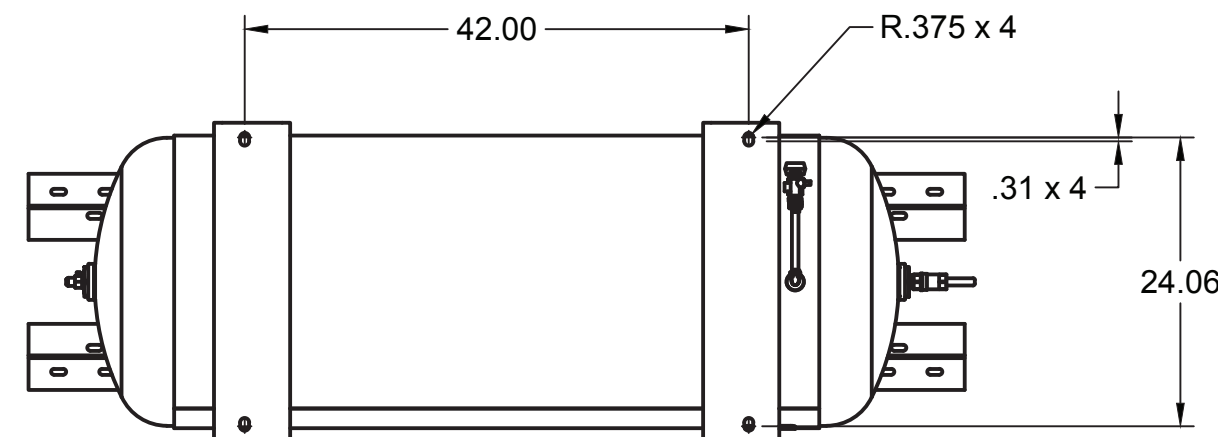

C

C

B

B

A

A

TOP VIEW

FRONT VIEW

SIDE VIEW

BOTTOM VIEW

PARTS LIST

ITEM	QTY	PART NUMBER	DESCRIPTION
1	1	IAT-120DPBKWR	120 DUPLEX GALLON TANK
3	1	IAT-PF3/4"CL	3/4" CLOSE NIPPLE BL
4	1	IAT-716116	BALL VALVE 3/4
5	2	IAT-CTJ1234	JIC CHECK VALVE
6	1	IAT-PF3/4PLUG	3/4" PLUG
7	1	IAT-109-4	1/4 BRASS PLUG
8	1	IAT-PSB20	AIR GAUGE BACK MT 1/4