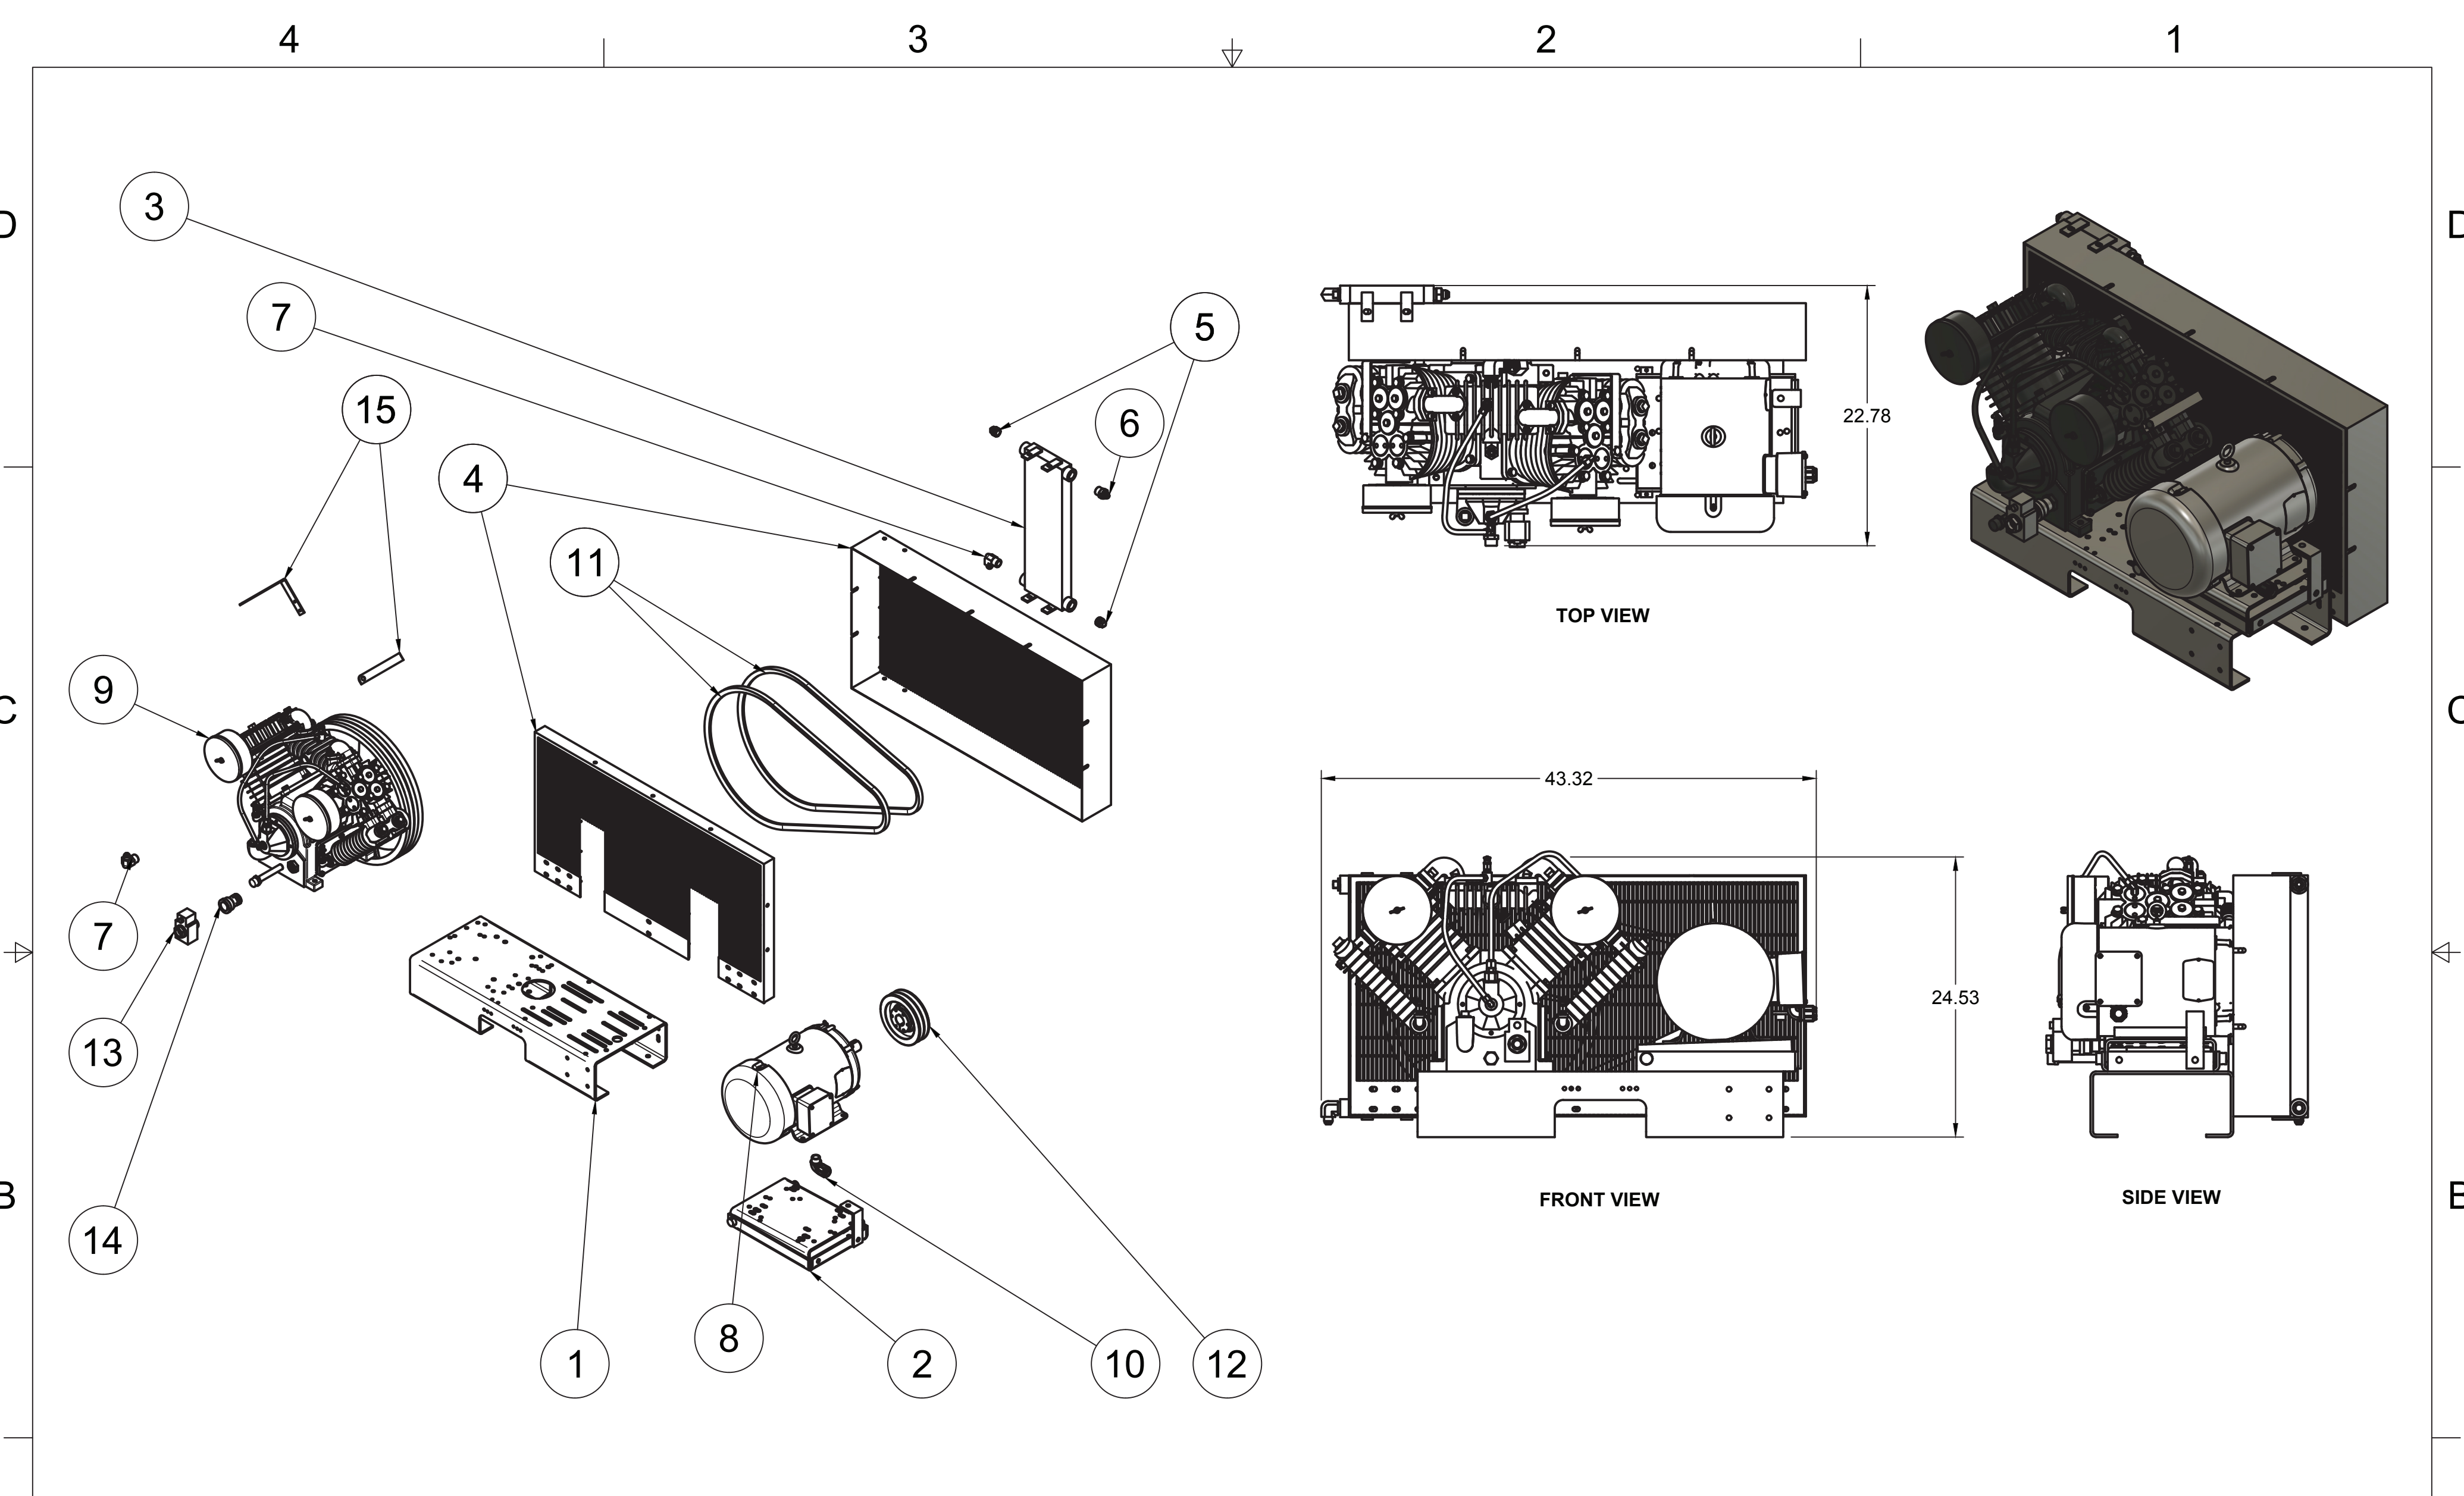

TOP VIEW

FRONT VIEW

SIDE VIEW

PARTS LIST

ITEM	QTY	PART NUMBER	DESCRIPTION
1	1	IAT-T120HE6-DUP	120 DUPLEXTANK ASSEMBLY ELIT
2	2	IAT-B736E	7.5HP CA2 ELITE SKID
3	1	IAT-DP-PANEL-BRK	PANEL MOUNTING BRACKET
4	1	IAT-ALTPNL3-15HP-230	ALT CONTROL PANEL 230V

**TANK DISCHARGE
OUTLET SIZE: 3/4"**

PARTS LIST			
ITEM	QTY	PART NUMBER	DESCRIPTION
1	1	IAT-TP32BKWR (CURRENT)	32IN TOP PLATE
2	1	IAT-184-215TMP	184-215T MOTOR PLATE
3	1	IAT-M-12-AL	BELT GUARD COOLER 48 CFM
4	1	IAT-BG40X20X5-V2	#3-03 BELT GUARD 10HP ELE NEW
5	2	IAT-PF3/4PLUG	3/4" PLUG
6	1	IAT-2404-08-12-O	3/4MP X 1/2 M JIC STRAIGHT OR
7	2	IAT-2501-08-12-O	3/4 MP X 1/2 M JIC 90 DEG R IN
8	1	IAT-EM-7.5-3-17T	7.5HP TEFC 3 PHASE 1750 RPM

PARTS LIST			
ITEM	QTY	PART NUMBER	DESCRIPTION
9	1	IAT-CA2	10HP BARE PUMP
10	1	IAT-4972NM	3/4X3/4 90 CONN FOR 10 SEOPRE
11	2	IAT-B78	BELT
12	1	IAT-2BK67-1-3/8	2B 6.45 FIXED BORE 1-3/8
13	1	IAT-3353102-D	LOW OIL MONITOR
14	1	IAT-CA-3353103	LOW OIL PIPE CONNECTOR
15	2	IAT-1/8X1X12	STRAP BELT GUARD

PARTS LIST

ITEM	QTY	PART NUMBER	DESCRIPTION
9	1	IAT-BPC-2501-06-04	1/4 P X 3/8 COMP PUSH LOK 90
10	1	IAT-ST25-200	SAFETY VALVE 200 PSI
11	1	IAT-PF1/4X6NIPPLE	1/4" X 6 NIPPLE
12	1	IAT-ET2523	TIMED AUTO DRAIN
13	2	IAT-109-2	1/8 BRASS PLUG
14	1	IAT-PF1/4" STR 90 B	1/4" STREET 90 GALV
15	1	IAT-1X1/4REDUCER	1X1/4 REDUCER