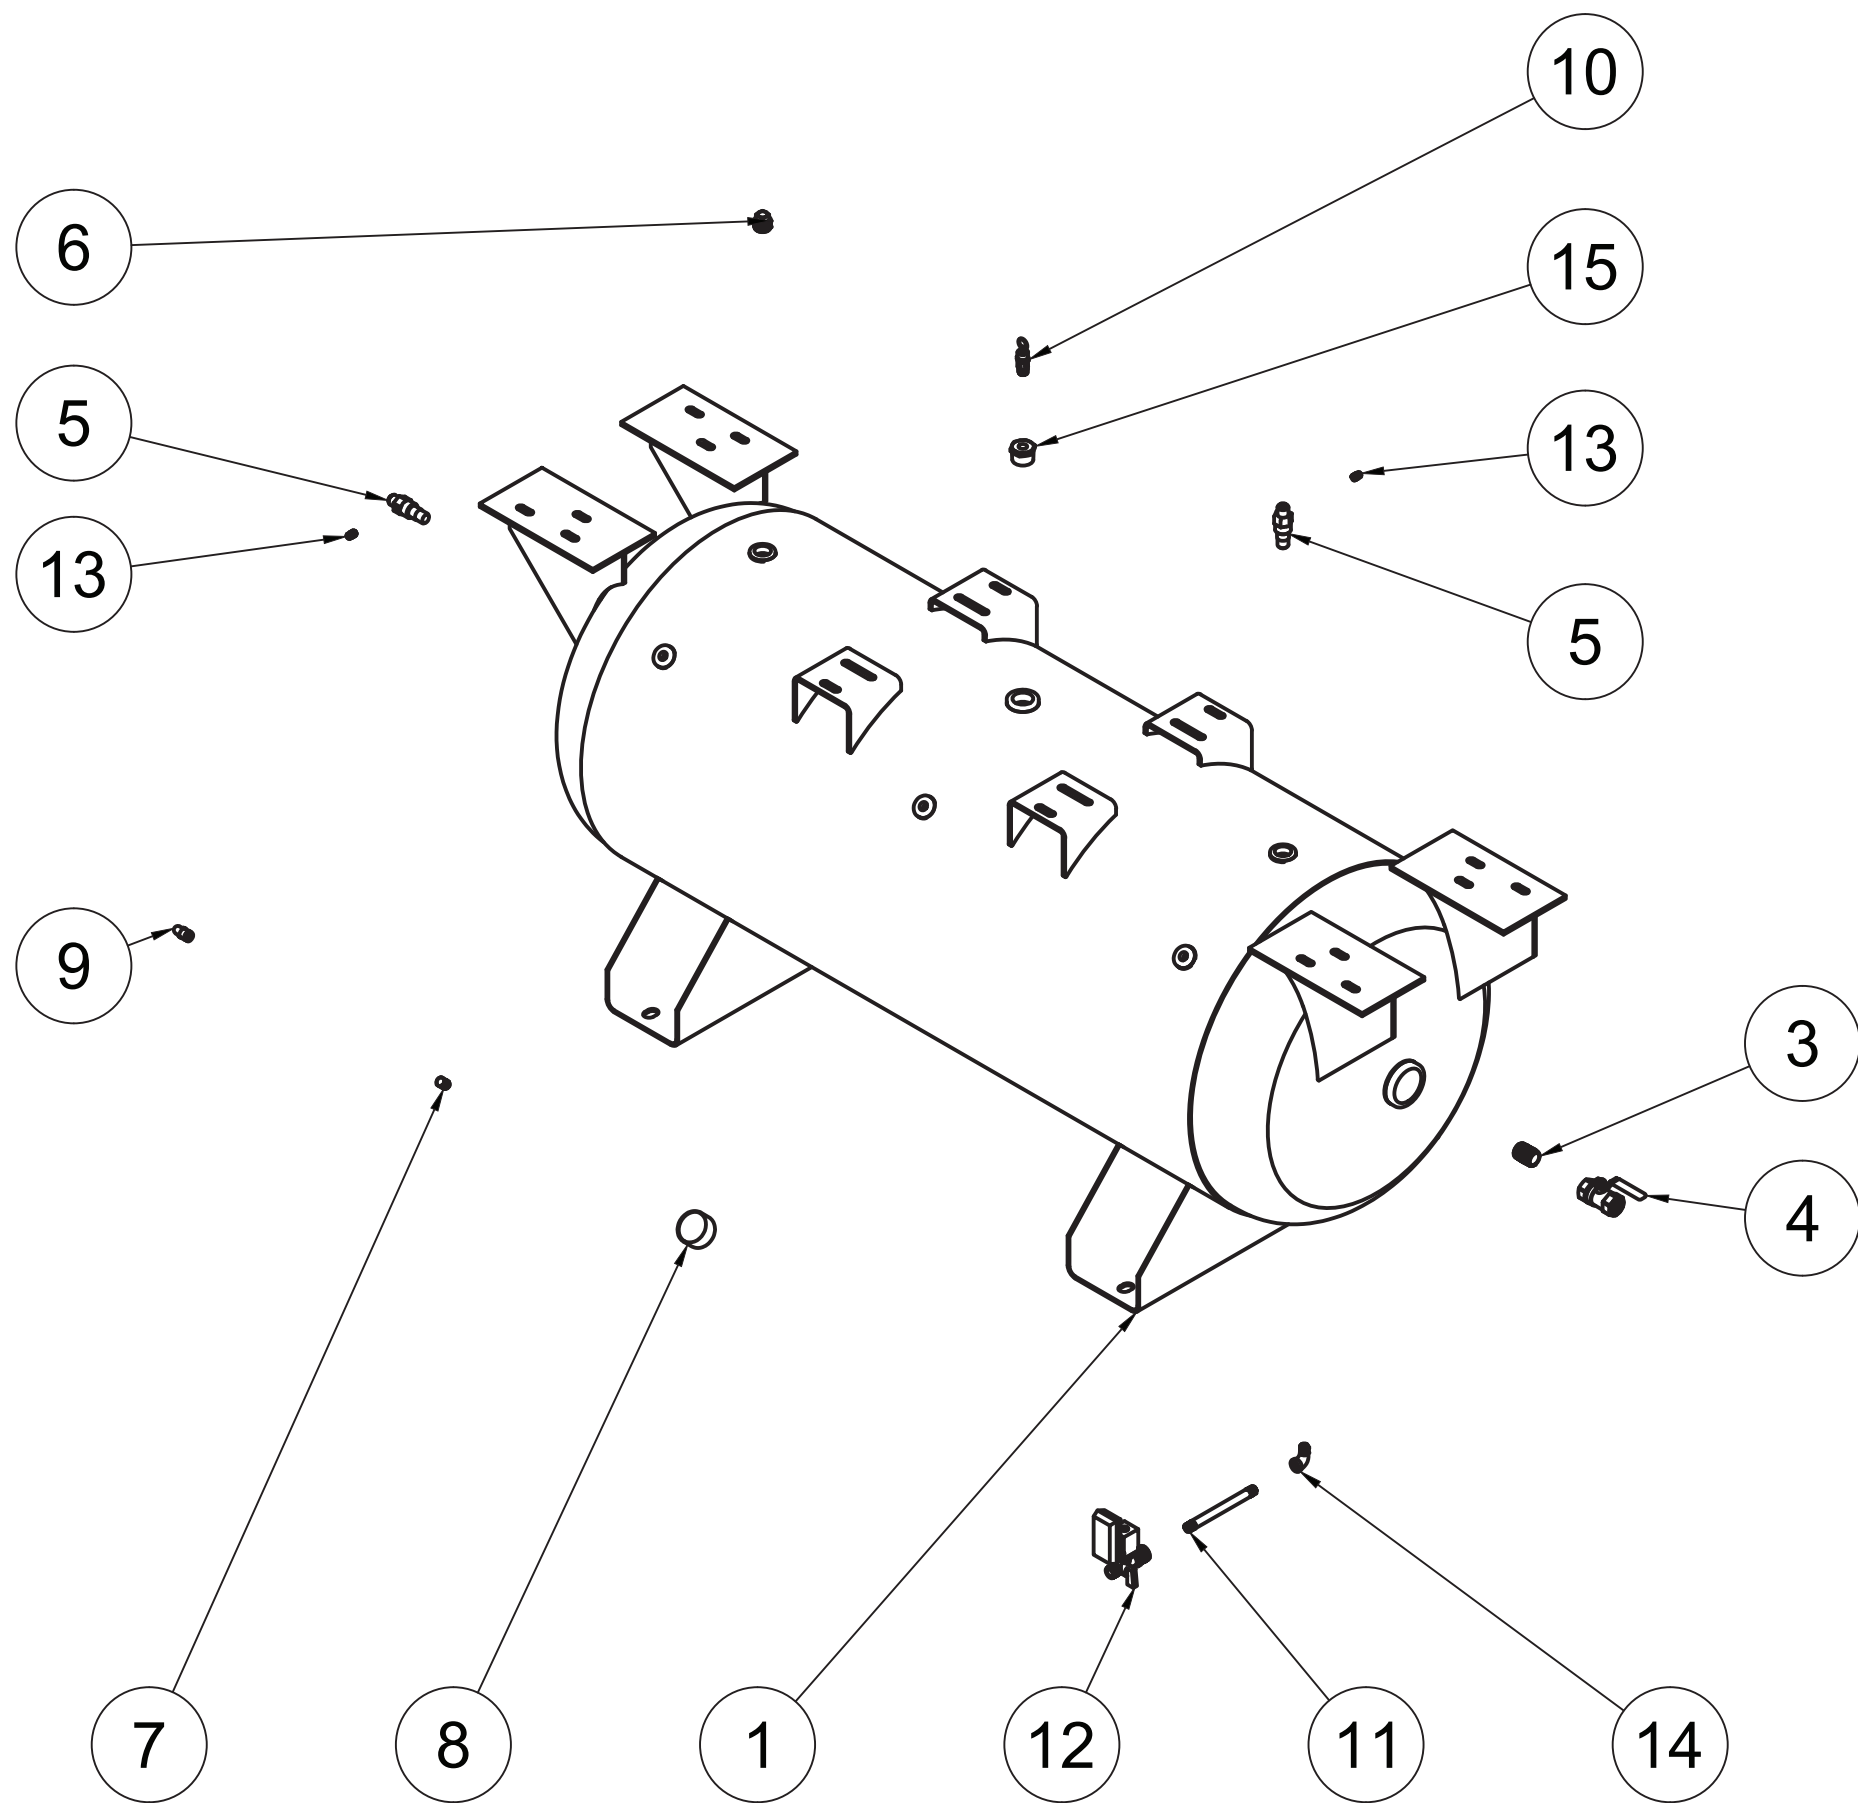

4

3

2

1

D

D

C

C

B

B

A

A

TOP VIEW