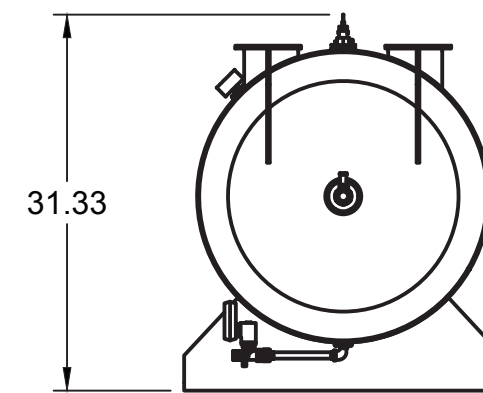

PARTS LIST			
ITEM	QTY	PART NUMBER	DESCRIPTION
9	1	IAT-CA2	10HP BARE PUMP
10	1	IAT-4972NM	3/4X3/4 90 CONN FOR 10 SEOPRE
11	2	IAT-B78	BELT
12	1	IAT-2BK67-1-3/8	2B 6.45 FIXED BORE 1-3/8
13	1	IAT-3353102-D	LOW OIL MONITOR
14	1	IAT-CA-3353103	LOW OIL PIPE CONNECTOR
15	2	IAT-1/8X1X12	STRAP BELT GUARD

C

C

B

B

A

A

TOP VIEW

FRONT VIEW

SIDE VIEW

BOTTOM VIEW

PARTS LIST

ITEM	QTY	PART NUMBER	DESCRIPTION
1	1	IAT-120DPBKWR	120 DUPLEX GALLON TANK
3	1	IAT-PF3/4"CL	3/4" CLOSE NIPPLE BL
4	1	IAT-716116	BALL VALVE 3/4
5	2	IAT-CTJ1234	JIC CHECK VALVE
6	1	IAT-PF3/4PLUG	3/4" PLUG
7	1	IAT-109-4	1/4 BRASS PLUG
8	1	IAT-PSB20	AIR GAUGE BACK MT 1/4

PARTS LIST

ITEM	QTY	PART NUMBER	DESCRIPTION
9	1	IAT-BPC-2501-06-04	1/4 P X 3/8 COMP PUSH LOK 90
10	1	IAT-ST25-200	SAFETY VALVE 200 PSI
11	1	IAT-PF1/4X6NIPPLE	1/4" X 6 NIPPLE
12	1	IAT-ET2523	TIMED AUTO DRAIN
13	2	IAT-109-2	1/8 BRASS PLUG
14	1	IAT-PF1/4" STR 90 B	1/4" STREET 90 GALV
15	1	IAT-1X1/4REDUCER	1X1/4 REDUCER