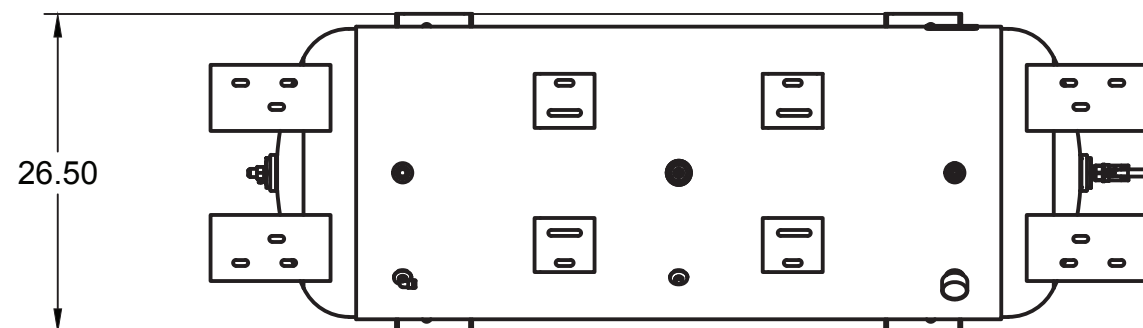

PARTS LIST			
ITEM	QTY	PART NUMBER	DESCRIPTION
9	1	IAT-CA2	10HP BARE PUMP
10	1	IAT-4972NM	3/4X3/4 90 CONN FOR 10 SEOPRE
11	2	IAT-B78	BELT
12	1	IAT-2BK67-1-3/8	2B 6.45 FIXED BORE 1-3/8
13	1	IAT-3353102-D	LOW OIL MONITOR
14	1	IAT-CA-3353103	LOW OIL PIPE CONNECTOR
15	2	IAT-1/8X1X12	STRAP BELT GUARD

C

C

B

B

A

A

TOP VIEW

FRONT VIEW

SIDE VIEW

BOTTOM VIEW

PARTS LIST

ITEM	QTY	PART NUMBER	DESCRIPTION
1	1	IAT-120DPBKWR	120 DUPLEX GALLON TANK
3	1	IAT-PF3/4"CL	3/4" CLOSE NIPPLE BL
4	1	IAT-716116	BALL VALVE 3/4
5	2	IAT-CTJ1234	JIC CHECK VALVE
6	1	IAT-PF3/4PLUG	3/4" PLUG
7	1	IAT-109-4	1/4 BRASS PLUG
8	1	IAT-PSB20	AIR GAUGE BACK MT 1/4

PARTS LIST

ITEM	QTY	PART NUMBER	DESCRIPTION
9	1	IAT-BPC-2501-06-04	1/4 P X 3/8 COMP PUSH LOK 90
10	1	IAT-ST25-200	SAFETY VALVE 200 PSI
11	1	IAT-PF1/4X6NIPPLE	1/4" X 6 NIPPLE
12	1	IAT-ET2523	TIMED AUTO DRAIN
13	2	IAT-109-2	1/8 BRASS PLUG
14	1	IAT-PF1/4" STR 90 B	1/4" STREET 90 GALV
15	1	IAT-1X1/4REDUCER	1X1/4 REDUCER