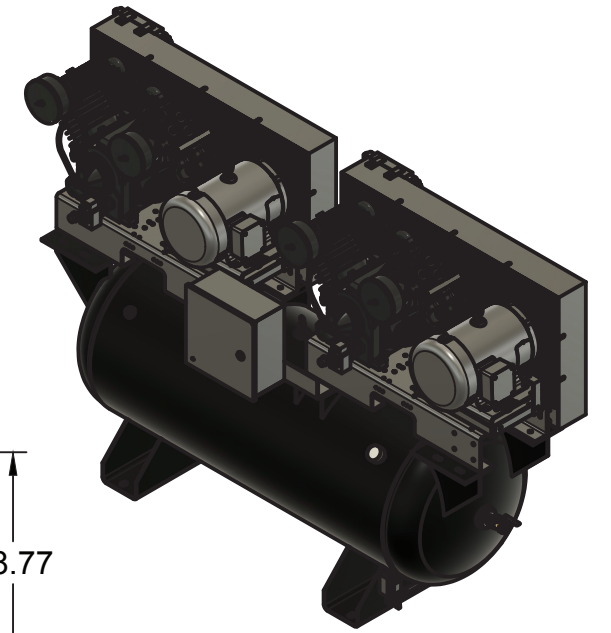

TOP VIEW

FRONT VIEW

SIDE VIEW

PARTS LIST

ITEM	QTY	PART NUMBER	DESCRIPTION
1	1	IAT-T120HE6-DUP	120 DUPLEXTANK ASSEMBLY ELIT
2	2	IAT-B736E	7.5HP CA2 ELITE SKID
3	1	IAT-DP-PANEL-BRK	PANEL MOUNTING BRACKET
4	1	IAT-ALTPNL3-15HP-230	ALT CONTROL PANEL 230V

**TANK DISCHARGE
OUTLET SIZE: 3/4"**

PARTS LIST			
ITEM	QTY	PART NUMBER	DESCRIPTION
1	1	IAT-TP32BKWR (CURRENT)	32IN TOP PLATE
2	1	IAT-184-215TMP	184-215T MOTOR PLATE
3	1	IAT-M-12-AL	BELT GUARD COOLER 48 CFM
4	1	IAT-BG40X20X5-V2	#3-03 BELT GUARD 10HP ELE NEW
5	2	IAT-PF3/4PLUG	3/4" PLUG
6	1	IAT-2404-08-12-O	3/4MP X 1/2 M JIC STRAIGHT OR
7	2	IAT-2501-08-12-O	3/4 MP X 1/2 M JIC 90 DEG R IN
8	1	IAT-EM-7.5-3-17T	7.5HP TEFC 3 PHASE 1750 RPM

PARTS LIST			
ITEM	QTY	PART NUMBER	DESCRIPTION
9	1	IAT-CA2	10HP BARE PUMP
10	1	IAT-4972NM	3/4X3/4 90 CONN FOR 10 SEOPRE
11	2	IAT-B78	BELT
12	1	IAT-2BK67-1-3/8	2B 6.45 FIXED BORE 1-3/8
13	1	IAT-3353102-D	LOW OIL MONITOR
14	1	IAT-CA-3353103	LOW OIL PIPE CONNECTOR
15	2	IAT-1/8X1X12	STRAP BELT GUARD

SIDE VIEW

BOTTOM VIEW

PARTS LIST

ITEM	QTY	PART NUMBER	DESCRIPTION
1	1	IAT-120DPBKWR	120 DUPLEX GALLON TANK
3	1	IAT-PF3/4"CL	3/4" CLOSE NIPPLE BL
4	1	IAT-716116	BALL VALVE 3/4
5	2	IAT-CTJ1234	JIC CHECK VALVE
6	1	IAT-PF3/4PLUG	3/4" PLUG
7	1	IAT-109-4	1/4 BRASS PLUG
8	1	IAT-PSB20	AIR GAUGE BACK MT 1/4