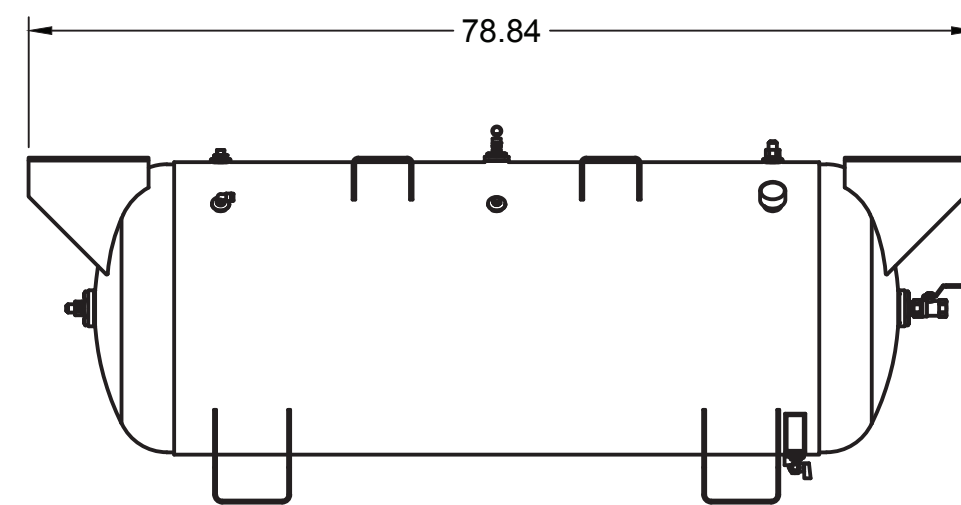

**TANK DISCHARGE
OUTLET SIZE: 3/4"**

PARTS LIST			
ITEM	QTY	PART NUMBER	DESCRIPTION
1	1	IAT-TP32BKWR (CURRENT)	32IN TOP PLATE
2	1	IAT-184-215TMP	184-215T MOTOR PLATE
3	1	IAT-M-12-AL	BELT GUARD COOLER 48 CFM
4	1	IAT-BG40X20X5-V2	#3-03 BELT GUARD 10HP ELE NEW
5	2	IAT-PF3/4PLUG	3/4" PLUG
6	1	IAT-2404-08-12-O	3/4MP X 1/2 M JIC STRAIGHT OR
7	2	IAT-2501-08-12-O	3/4 MP X 1/2 M JIC 90 DEG R IN
8	1	IAT-EM-7.5-3-17T	7.5HP TEFC 3 PHASE 1750 RPM

PARTS LIST			
ITEM	QTY	PART NUMBER	DESCRIPTION
9	1	IAT-CA2	10HP BARE PUMP
10	1	IAT-4972NM	3/4X3/4 90 CONN FOR 10 SEOPRE
11	2	IAT-B78	BELT
12	1	IAT-2BK67-1-3/8	2B 6.45 FIXED BORE 1-3/8
13	1	IAT-3353102-D	LOW OIL MONITOR
14	1	IAT-CA-3353103	LOW OIL PIPE CONNECTOR
15	2	IAT-1/8X1X12	STRAP BELT GUARD

C

C

B

B

A

A

TOP VIEW

FRONT VIEW

SIDE VIEW

BOTTOM VIEW

PARTS LIST

ITEM	QTY	PART NUMBER	DESCRIPTION
1	1	IAT-120DPBKWR	120 DUPLEX GALLON TANK
3	1	IAT-PF3/4"CL	3/4" CLOSE NIPPLE BL
4	1	IAT-716116	BALL VALVE 3/4
5	2	IAT-CTJ1234	JIC CHECK VALVE
6	1	IAT-PF3/4PLUG	3/4" PLUG
7	1	IAT-109-4	1/4 BRASS PLUG
8	1	IAT-PSB20	AIR GAUGE BACK MT 1/4