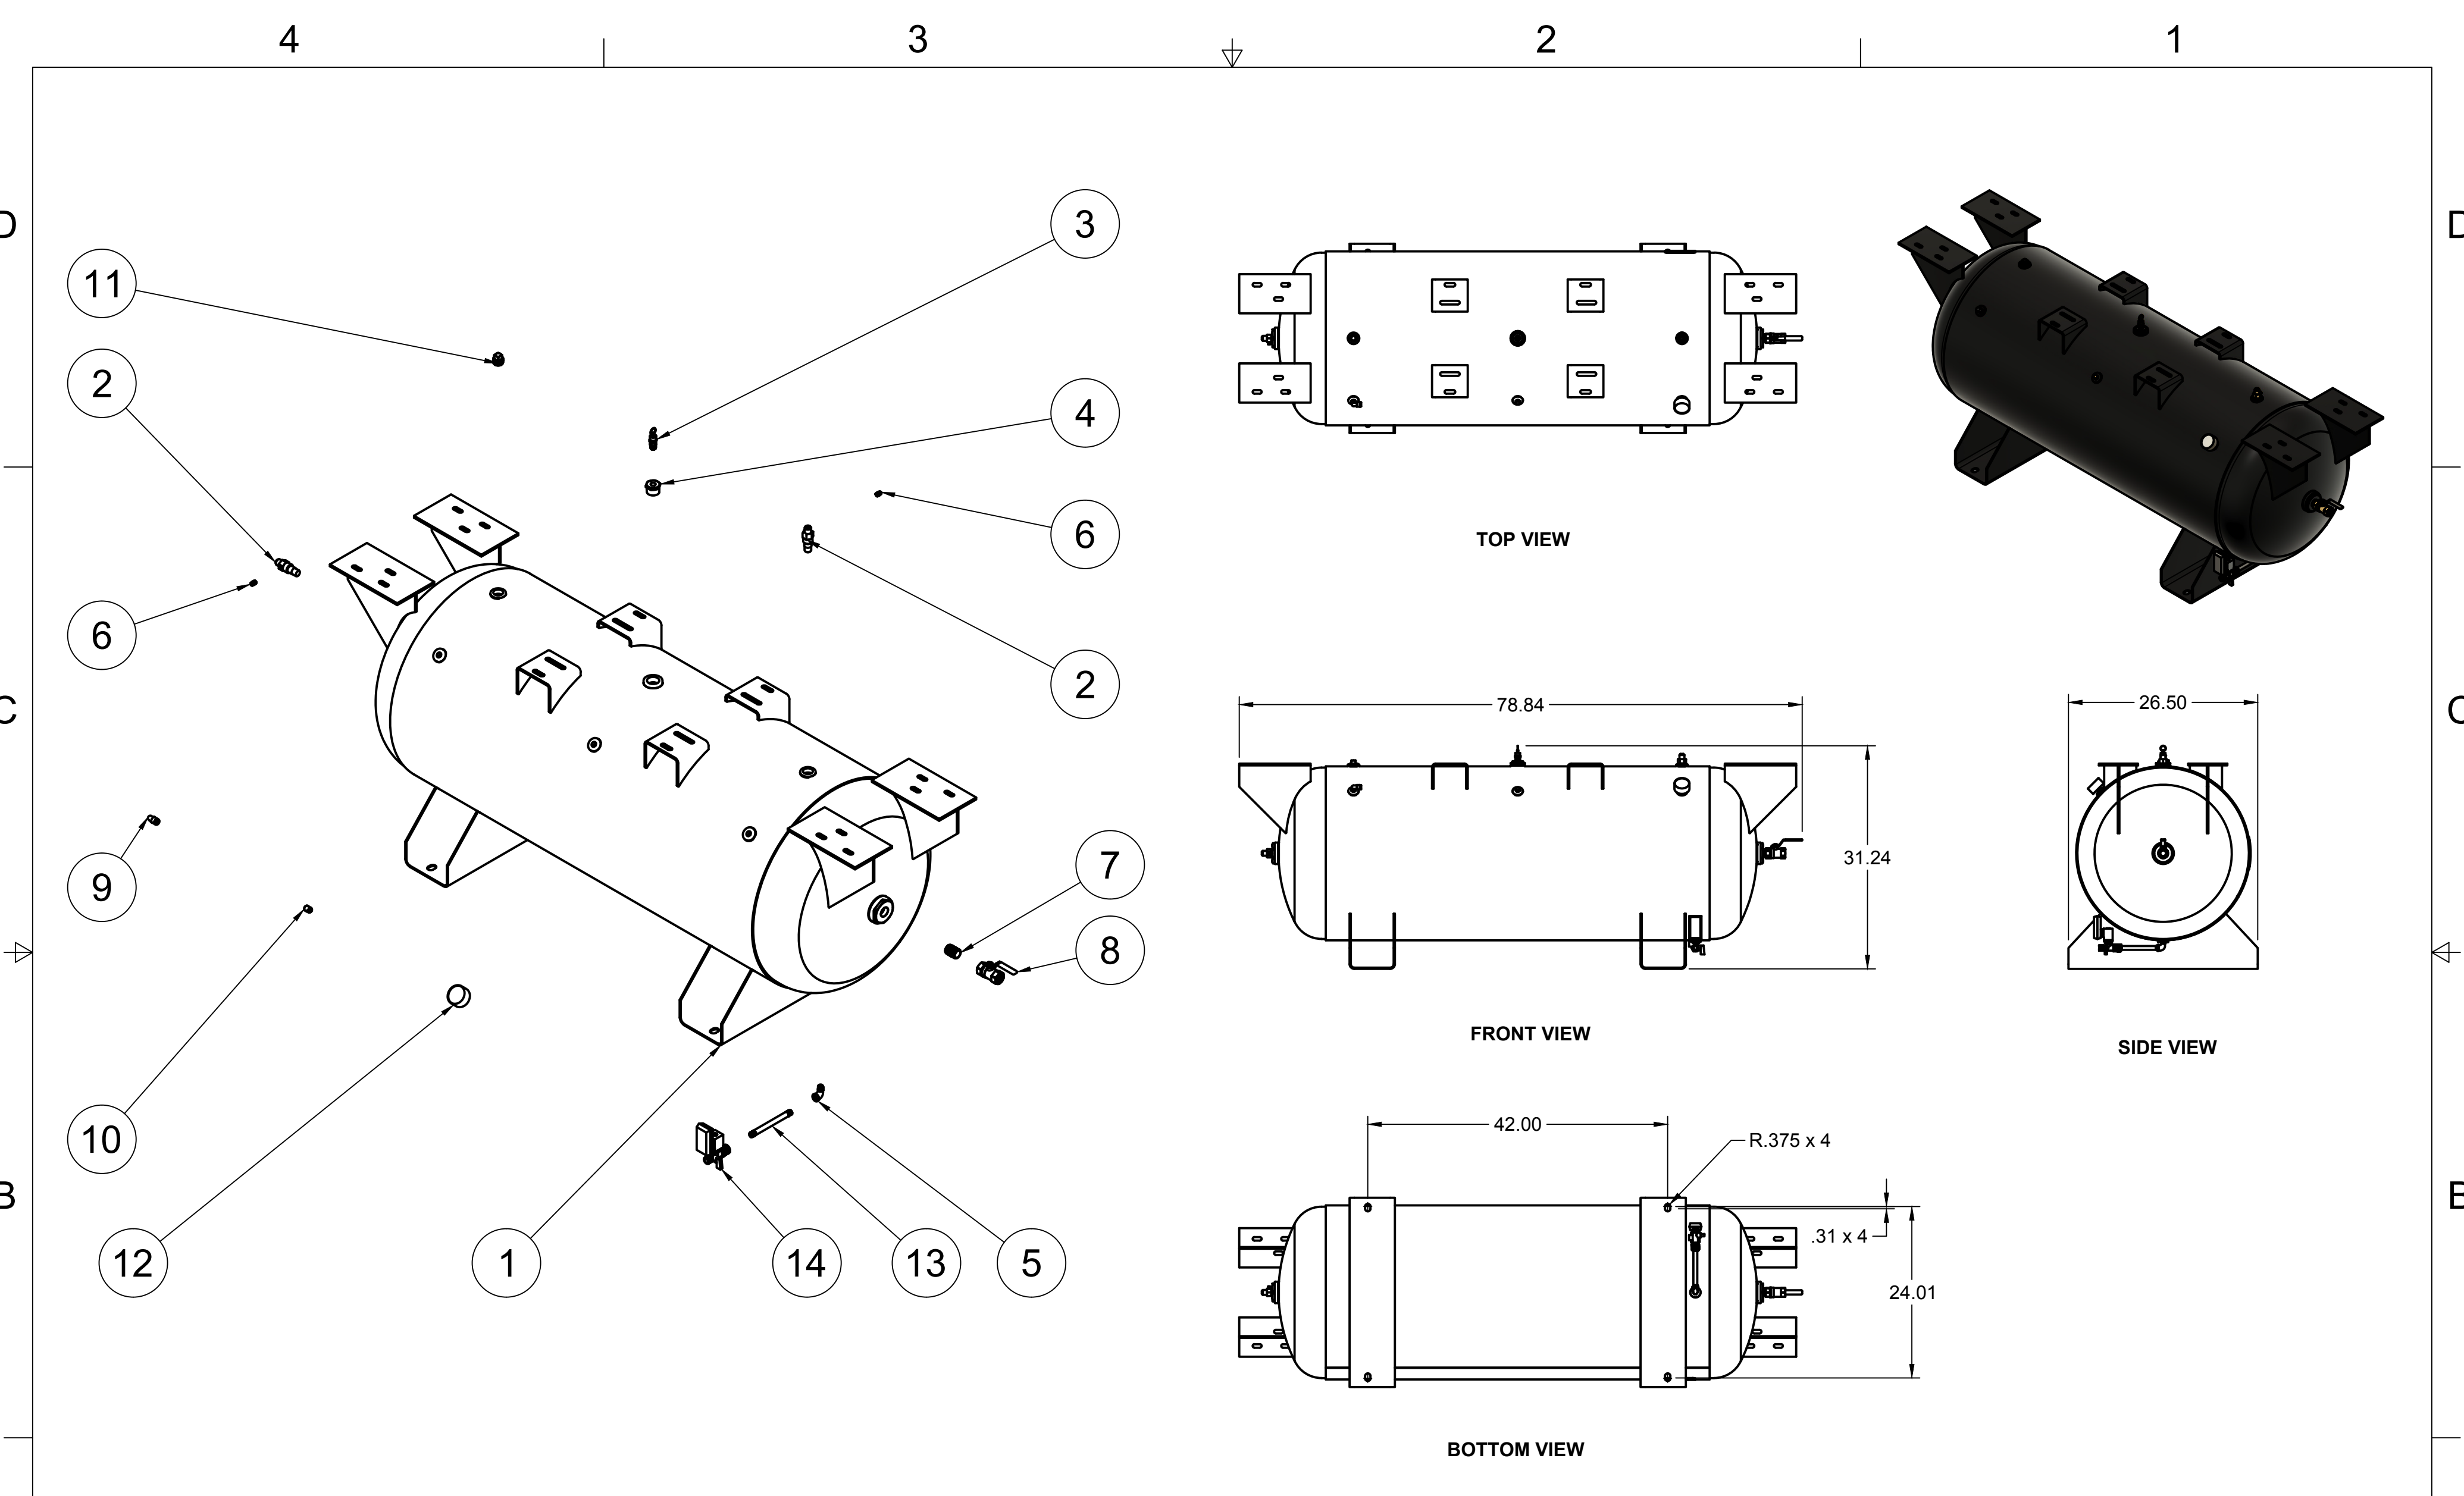

TOP VIEW

FRONT VIEW

SIDE VIEW

PARTS LIST

ITEM	QTY	PART NUMBER	DESCRIPTION
1	1	IAT-T120HE4-DUP	5 HP 3 PHASE DUPLEX
2	2	IAT-B736	7.5HP CA2 SKID BASIC
3	1	IAT-DP-PANEL-BRK	PANEL MOUNTING BRACKET
4	1	IAT-ALTPNL3-15HP-230	ALT CONTROL PANEL 230V

TANK DISCHARGE  
OUTLET SIZE: 3/4"

4

3

2

1

D

D

C

PARTS LIST

ITEM	QTY	PART NUMBER	DESCRIPTION
1	1	IAT-TP32BKWR (CURRENT)	32IN TOP PLATE
2	1	IAT-EM-7.5-3-17T	7.5HP TEFC 3 PHASE 1750 RPM
3	1	IAT-CA2	10HP BARE PUMP
4	1	IAT-2BK67-1-3/8	2B 6.45 FIXED BORE 1-3/8
5	1	IAT-BG40X20X5EU	#3EU BELT GUARD 10HP ELE

PARTS LIST

ITEM	QTY	PART NUMBER	DESCRIPTION
6	2	IAT-B78	BELT
7	2	IAT-1/8X1X12	STRAP BELT GUARD
8	1	IAT-2404-08-12-O	3/4MP X 1/2 M JIC STRAIGHT OR
9	1	IAT-4972NM	3/4X3/4 90 CONN FOR 10 SEOPRE

4

3

2

1

PARTS LIST				PARTS LIST			
ITEM	QTY	PART NUMBER	DESCRIPTION	ITEM	QTY	PART NUMBER	DESCRIPTION
1	1	IAT-120DPBKWR	120 DUPLEX GALLON TANK	8	1	IAT-716116	BALL VALVE 3/4
2	2	IAT-CTJ1234	JIC CHECK VALVE	9	1	IAT-BPC-2501-06-04	1/4 P X 3/8 COMP PUSH LOK 90
3	1	IAT-ST25-200	SAFETY VALVE 200 PSI	10	1	IAT-109-4	1/4 BRASS PLUG
4	1	IAT-1X1/4REDUCER	1X1/4 REDUCER	11	1	IAT-PF3/4PLUG	3/4" PLUG
5	1	IAT-PF1/4" STR 90 B	1/4" STREET 90 GALV	12	1	IAT-PSB20	AIR GAUGE BACK MT 1/4
6	2	IAT-109-2	1/8 BRASS PLUG	13	1	IAT-PF1/4X6NIPPLE	1/4" X 6 NIPPLE
7	1	IAT-PF3/4"CL	3/4" CLOSE NIPPLE BL	14	1	IAT-ET2523	TIMED AUTO DRAIN