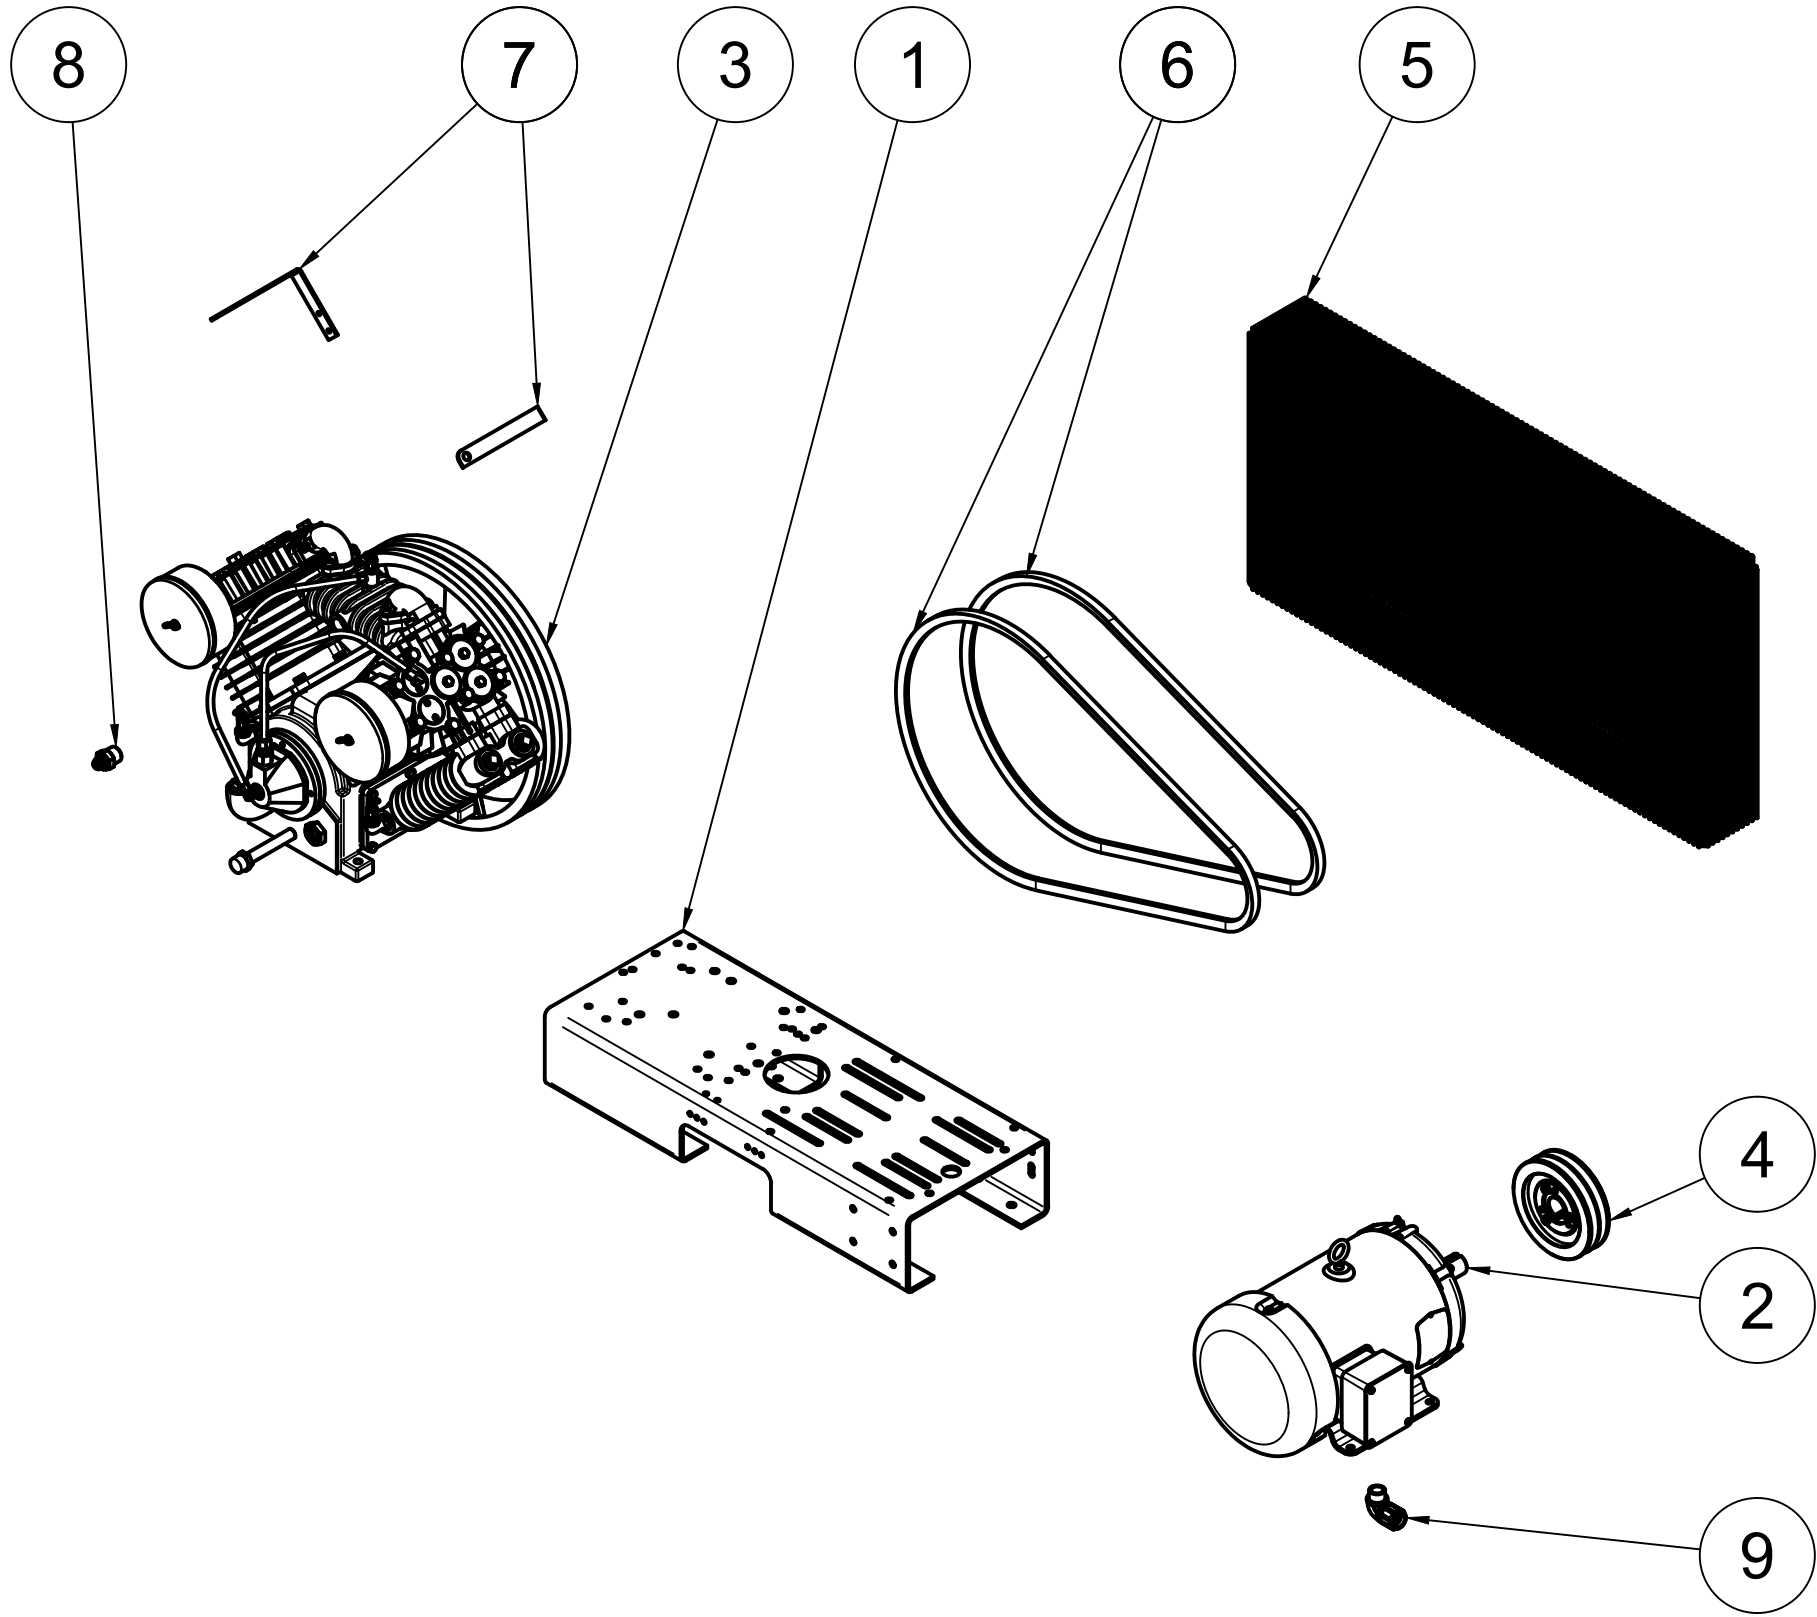

4

3

2

1

D

D

C

C

B

B

TOP VIEW