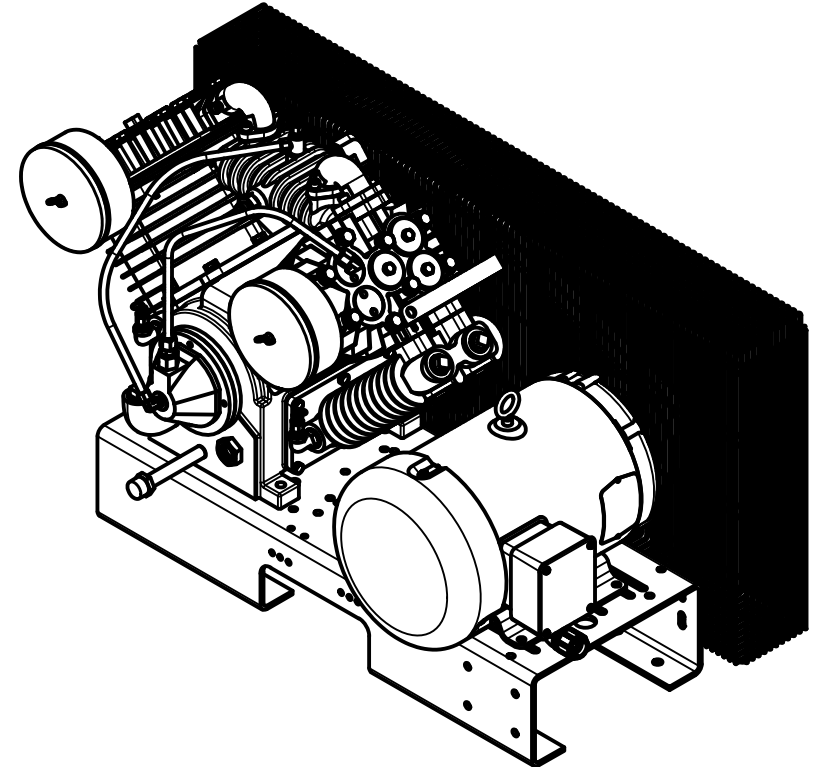

TOP VIEW

FRONT VIEW

SIDE VIEW

PARTS LIST

ITEM	QTY	PART NUMBER	DESCRIPTION
1	1	IAT-T120HE4-DUP	5 HP 3 PHASE DUPLEX
2	2	IAT-B736	7.5HP CA2 SKID BASIC
3	1	IAT-DP-PANEL-BRK	PANEL MOUNTING BRACKET
4	1	IAT-ALTPNL3-15HP-230	ALT CONTROL PANEL 230V

C

B

B

TOP VIEW

FRONT VIEW

SIDE VIEW

A

A

PARTS LIST

ITEM	QTY	PART NUMBER	DESCRIPTION
1	1	IAT-TP32BKWR (CURRENT)	32IN TOP PLATE
2	1	IAT-EM-7.5-3-17T	7.5HP TEFC 3 PHASE 1750 RPM
3	1	IAT-CA2	10HP BARE PUMP
4	1	IAT-2BK67-1-3/8	2B 6.45 FIXED BORE 1-3/8
5	1	IAT-BG40X20X5EU	#3EU BELT GUARD 10HP ELE

PARTS LIST

ITEM	QTY	PART NUMBER	DESCRIPTION
6	2	IAT-B78	BELT
7	2	IAT-1/8X1X12	STRAP BELT GUARD
8	1	IAT-2404-08-12-O	3/4MP X 1/2 M JIC STRAIGHT OR
9	1	IAT-4972NM	3/4X3/4 90 CONN FOR 10 SEOPRE

4

3

2

1

PARTS LIST				PARTS LIST			
ITEM	QTY	PART NUMBER	DESCRIPTION	ITEM	QTY	PART NUMBER	DESCRIPTION
1	1	IAT-120DPBKWR	120 DUPLEX GALLON TANK	8	1	IAT-716116	BALL VALVE 3/4
2	2	IAT-CTJ1234	JIC CHECK VALVE	9	1	IAT-BPC-2501-06-04	1/4 P X 3/8 COMP PUSH LOK 90
3	1	IAT-ST25-200	SAFETY VALVE 200 PSI	10	1	IAT-109-4	1/4 BRASS PLUG
4	1	IAT-1X1/4REDUCER	1X1/4 REDUCER	11	1	IAT-PF3/4PLUG	3/4" PLUG
5	1	IAT-PF1/4" STR 90 B	1/4" STREET 90 GALV	12	1	IAT-PSB20	AIR GAUGE BACK MT 1/4
6	2	IAT-109-2	1/8 BRASS PLUG	13	1	IAT-PF1/4X6NIPPLE	1/4" X 6 NIPPLE
7	1	IAT-PF3/4"CL	3/4" CLOSE NIPPLE BL	14	1	IAT-ET2523	TIMED AUTO DRAIN