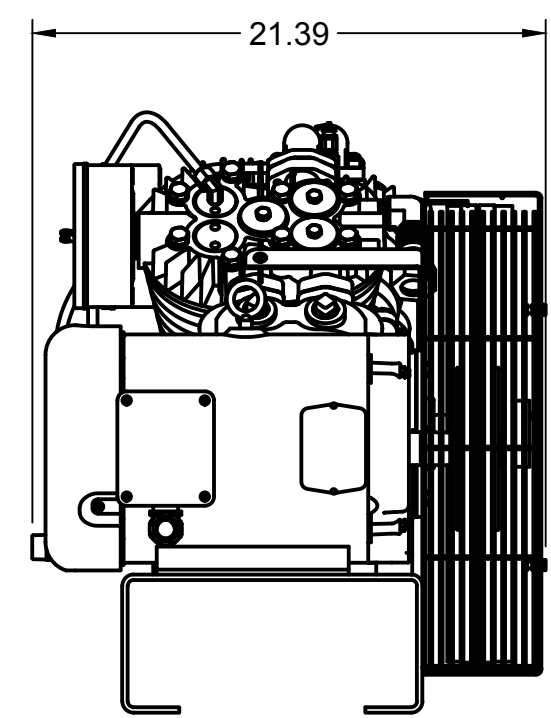

TOP VIEW

FRONT VIEW

SIDE VIEW

PARTS LIST

ITEM	QTY	PART NUMBER	DESCRIPTION
1	1	IAT-T120HE4-DUP	5 HP 3 PHASE DUPLEX
2	2	IAT-B736	7.5HP CA2 SKID BASIC
3	1	IAT-DP-PANEL-BRK	PANEL MOUNTING BRACKET
4	1	IAT-ALTPNL3-15HP-230	ALT CONTROL PANEL 230V

C

B

B

TOP VIEW

FRONT VIEW

SIDE VIEW

A

A

PARTS LIST

ITEM	QTY	PART NUMBER	DESCRIPTION
1	1	IAT-TP32BKWR (CURRENT)	32IN TOP PLATE
2	1	IAT-EM-7.5-3-17T	7.5HP TEFC 3 PHASE 1750 RPM
3	1	IAT-CA2	10HP BARE PUMP
4	1	IAT-2BK67-1-3/8	2B 6.45 FIXED BORE 1-3/8
5	1	IAT-BG40X20X5EU	#3EU BELT GUARD 10HP ELE

PARTS LIST

ITEM	QTY	PART NUMBER	DESCRIPTION
6	2	IAT-B78	BELT
7	2	IAT-1/8X1X12	STRAP BELT GUARD
8	1	IAT-2404-08-12-O	3/4MP X 1/2 M JIC STRAIGHT OR
9	1	IAT-4972NM	3/4X3/4 90 CONN FOR 10 SEOPRE

4

3

2

1

PARTS LIST				PARTS LIST			
ITEM	QTY	PART NUMBER	DESCRIPTION	ITEM	QTY	PART NUMBER	DESCRIPTION
1	1	IAT-120DPBKWR	120 DUPLEX GALLON TANK	8	1	IAT-716116	BALL VALVE 3/4
2	2	IAT-CTJ1234	JIC CHECK VALVE	9	1	IAT-BPC-2501-06-04	1/4 P X 3/8 COMP PUSH LOK 90
3	1	IAT-ST25-200	SAFETY VALVE 200 PSI	10	1	IAT-109-4	1/4 BRASS PLUG
4	1	IAT-1X1/4REDUCER	1X1/4 REDUCER	11	1	IAT-PF3/4PLUG	3/4" PLUG
5	1	IAT-PF1/4" STR 90 B	1/4" STREET 90 GALV	12	1	IAT-PSB20	AIR GAUGE BACK MT 1/4
6	2	IAT-109-2	1/8 BRASS PLUG	13	1	IAT-PF1/4X6NIPPLE	1/4" X 6 NIPPLE
7	1	IAT-PF3/4"CL	3/4" CLOSE NIPPLE BL	14	1	IAT-ET2523	TIMED AUTO DRAIN