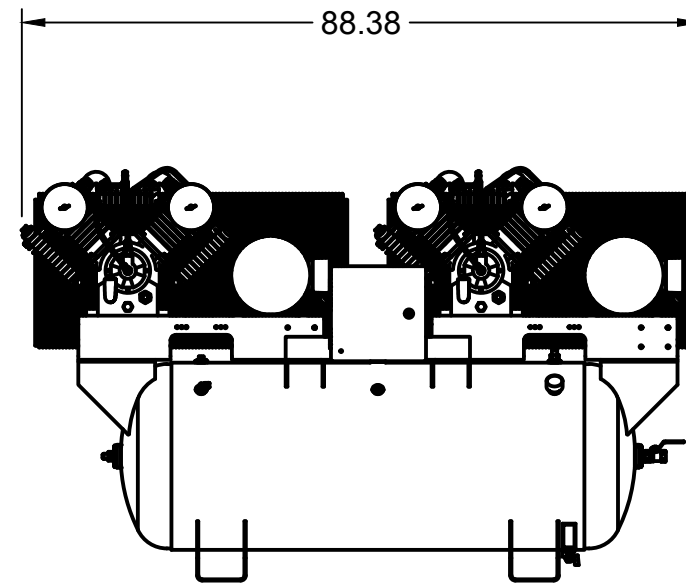

TOP VIEW

FRONT VIEW

SIDE VIEW

PARTS LIST

ITEM	QTY	PART NUMBER	DESCRIPTION
1	1	IAT-T120HE4-DUP	5 HP 3 PHASE DUPLEX
2	2	IAT-B736	7.5HP CA2 SKID BASIC
3	1	IAT-DP-PANEL-BRK	PANEL MOUNTING BRACKET
4	1	IAT-ALTPNL3-15HP-230	ALT CONTROL PANEL 230V

TANK DISCHARGE  
OUTLET SIZE: 3/4"

4

3

2

1

D

D

C

PARTS LIST

ITEM	QTY	PART NUMBER	DESCRIPTION
1	1	IAT-TP32BKWR (CURRENT)	32IN TOP PLATE
2	1	IAT-EM-7.5-3-17T	7.5HP TEFC 3 PHASE 1750 RPM
3	1	IAT-CA2	10HP BARE PUMP
4	1	IAT-2BK67-1-3/8	2B 6.45 FIXED BORE 1-3/8
5	1	IAT-BG40X20X5EU	#3EU BELT GUARD 10HP ELE

PARTS LIST

ITEM	QTY	PART NUMBER	DESCRIPTION
6	2	IAT-B78	BELT
7	2	IAT-1/8X1X12	STRAP BELT GUARD
8	1	IAT-2404-08-12-O	3/4MP X 1/2 M JIC STRAIGHT OR
9	1	IAT-4972NM	3/4X3/4 90 CONN FOR 10 SEOPRE

4

3

2

1

PARTS LIST				PARTS LIST			
ITEM	QTY	PART NUMBER	DESCRIPTION	ITEM	QTY	PART NUMBER	DESCRIPTION
1	1	IAT-120DPBKWR	120 DUPLEX GALLON TANK	8	1	IAT-716116	BALL VALVE 3/4
2	2	IAT-CTJ1234	JIC CHECK VALVE	9	1	IAT-BPC-2501-06-04	1/4 P X 3/8 COMP PUSH LOK 90
3	1	IAT-ST25-200	SAFETY VALVE 200 PSI	10	1	IAT-109-4	1/4 BRASS PLUG
4	1	IAT-1X1/4REDUCER	1X1/4 REDUCER	11	1	IAT-PF3/4PLUG	3/4" PLUG
5	1	IAT-PF1/4" STR 90 B	1/4" STREET 90 GALV	12	1	IAT-PSB20	AIR GAUGE BACK MT 1/4
6	2	IAT-109-2	1/8 BRASS PLUG	13	1	IAT-PF1/4X6NIPPLE	1/4" X 6 NIPPLE
7	1	IAT-PF3/4"CL	3/4" CLOSE NIPPLE BL	14	1	IAT-ET2523	TIMED AUTO DRAIN