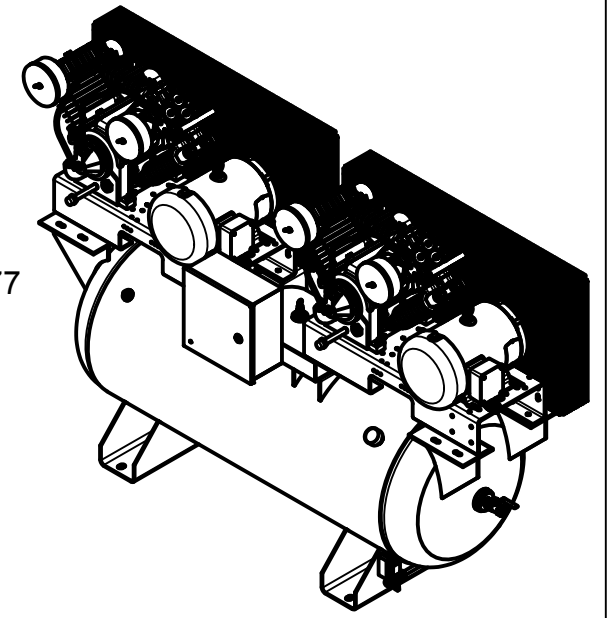

TOP VIEW

FRONT VIEW

SIDE VIEW

PARTS LIST

ITEM	QTY	PART NUMBER	DESCRIPTION
1	1	IAT-T120HE4-DUP	5 HP 3 PHASE DUPLEX
2	2	IAT-B736	7.5HP CA2 SKID BASIC
3	1	IAT-DP-PANEL-BRK	PANEL MOUNTING BRACKET
4	1	IAT-ALTPNL3-15HP-230	ALT CONTROL PANEL 230V

TANK DISCHARGE  
OUTLET SIZE: 3/4"

4

3

2

1

D

D

C

PARTS LIST

ITEM	QTY	PART NUMBER	DESCRIPTION
1	1	IAT-TP32BKWR (CURRENT)	32IN TOP PLATE
2	1	IAT-EM-7.5-3-17T	7.5HP TEFC 3 PHASE 1750 RPM
3	1	IAT-CA2	10HP BARE PUMP
4	1	IAT-2BK67-1-3/8	2B 6.45 FIXED BORE 1-3/8
5	1	IAT-BG40X20X5EU	#3EU BELT GUARD 10HP ELE

PARTS LIST

ITEM	QTY	PART NUMBER	DESCRIPTION
6	2	IAT-B78	BELT
7	2	IAT-1/8X1X12	STRAP BELT GUARD
8	1	IAT-2404-08-12-O	3/4MP X 1/2 M JIC STRAIGHT OR
9	1	IAT-4972NM	3/4X3/4 90 CONN FOR 10 SEOPRE

4

3

2

1

PARTS LIST				PARTS LIST			
ITEM	QTY	PART NUMBER	DESCRIPTION	ITEM	QTY	PART NUMBER	DESCRIPTION
1	1	IAT-120DPBKWR	120 DUPLEX GALLON TANK	8	1	IAT-716116	BALL VALVE 3/4
2	2	IAT-CTJ1234	JIC CHECK VALVE	9	1	IAT-BPC-2501-06-04	1/4 P X 3/8 COMP PUSH LOK 90
3	1	IAT-ST25-200	SAFETY VALVE 200 PSI	10	1	IAT-109-4	1/4 BRASS PLUG
4	1	IAT-1X1/4REDUCER	1X1/4 REDUCER	11	1	IAT-PF3/4PLUG	3/4" PLUG
5	1	IAT-PF1/4" STR 90 B	1/4" STREET 90 GALV	12	1	IAT-PSB20	AIR GAUGE BACK MT 1/4
6	2	IAT-109-2	1/8 BRASS PLUG	13	1	IAT-PF1/4X6NIPPLE	1/4" X 6 NIPPLE
7	1	IAT-PF3/4"CL	3/4" CLOSE NIPPLE BL	14	1	IAT-ET2523	TIMED AUTO DRAIN