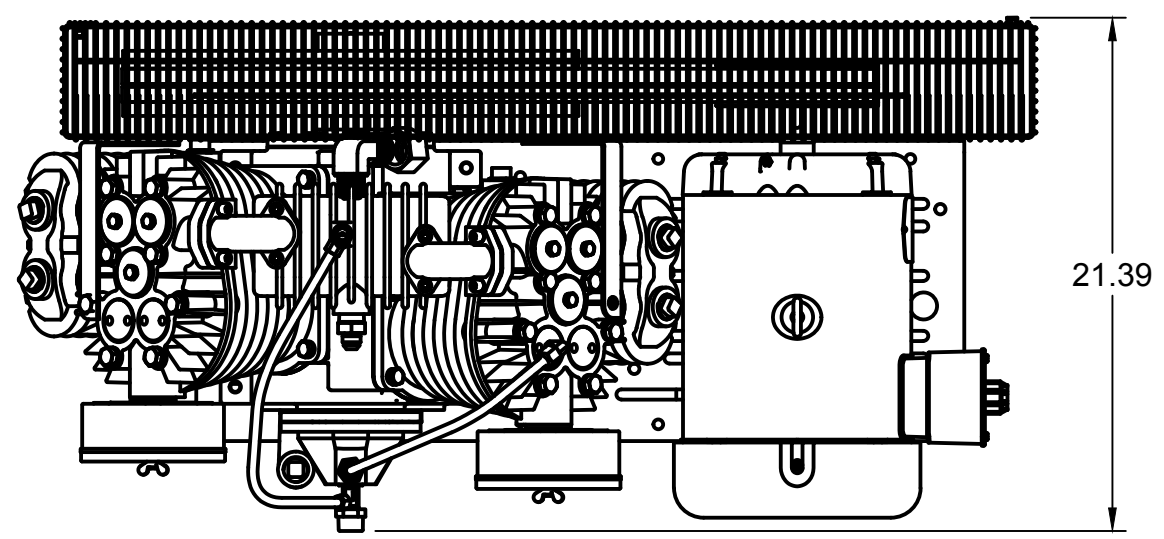

TOP VIEW

FRONT VIEW

SIDE VIEW

PARTS LIST

ITEM	QTY	PART NUMBER	DESCRIPTION
1	1	IAT-T120HE4-DUP	5 HP 3 PHASE DUPLEX
2	2	IAT-B736	7.5HP CA2 SKID BASIC
3	1	IAT-DP-PANEL-BRK	PANEL MOUNTING BRACKET
4	1	IAT-ALTPNL3-15HP-230	ALT CONTROL PANEL 230V

TANK DISCHARGE  
OUTLET SIZE: 3/4"

4

3

2

1

D

D

C

C

B

B

TOP VIEW

FRONT VIEW

SIDE VIEW

A

A

PARTS LIST

ITEM	QTY	PART NUMBER	DESCRIPTION
1	1	IAT-TP32BKWR (CURRENT)	32IN TOP PLATE
2	1	IAT-EM-7.5-3-17T	7.5HP TEFC 3 PHASE 1750 RPM
3	1	IAT-CA2	10HP BARE PUMP
4	1	IAT-2BK67-1-3/8	2B 6.45 FIXED BORE 1-3/8
5	1	IAT-BG40X20X5EU	#3EU BELT GUARD 10HP ELE