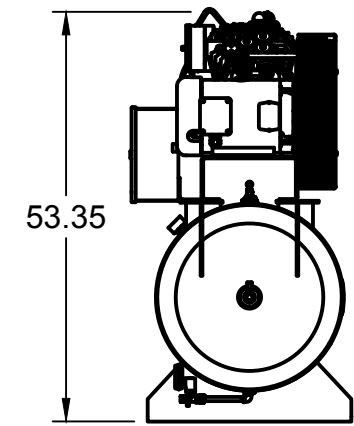

TOP VIEW

FRONT VIEW

SIDE VIEW

PARTS LIST

ITEM	QTY	PART NUMBER	DESCRIPTION
1	1	IAT-T120HE4-DUP	5 HP 3 PHASE DUPLEX
2	2	IAT-B736	7.5HP CA2 SKID BASIC
3	1	IAT-DP-PANEL-BRK	PANEL MOUNTING BRACKET
4	1	IAT-ALTPNL3-15HP-230	ALT CONTROL PANEL 230V

TANK DISCHARGE  
OUTLET SIZE: 3/4"

4

3

2

1

D

D

C

C

B

B

TOP VIEW

FRONT VIEW

SIDE VIEW

A

A

PARTS LIST

ITEM	QTY	PART NUMBER	DESCRIPTION
1	1	IAT-TP32BKWR (CURRENT)	32IN TOP PLATE
2	1	IAT-EM-7.5-3-17T	7.5HP TEFC 3 PHASE 1750 RPM
3	1	IAT-CA2	10HP BARE PUMP
4	1	IAT-2BK67-1-3/8	2B 6.45 FIXED BORE 1-3/8
5	1	IAT-BG40X20X5EU	#3EU BELT GUARD 10HP ELE