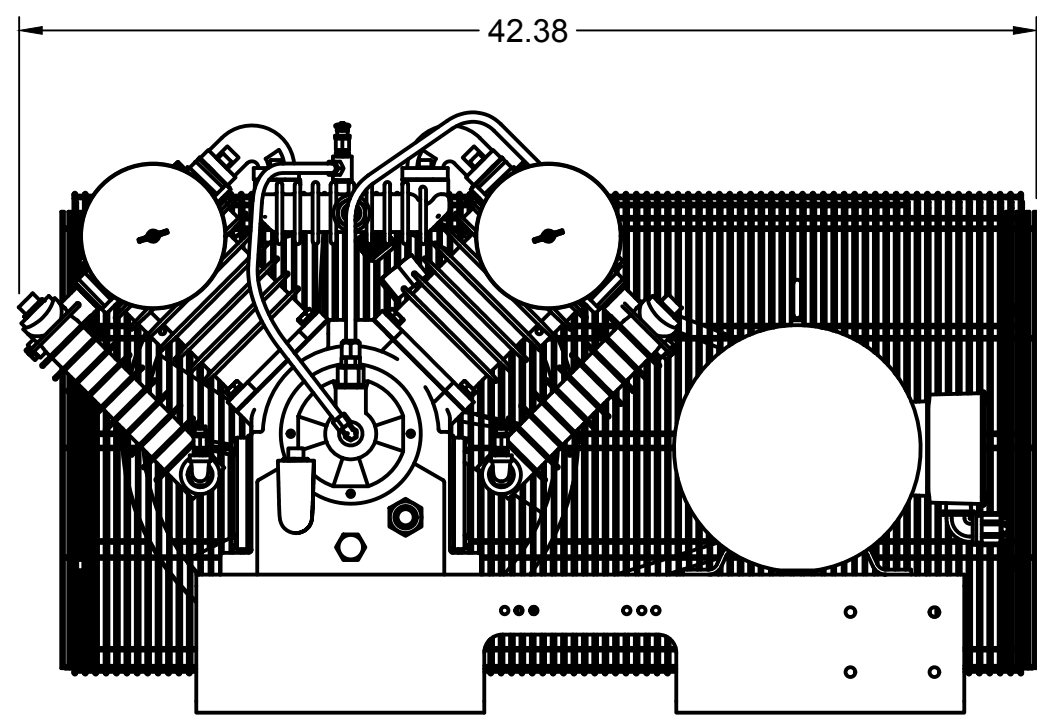

TANK DISCHARGE  
OUTLET SIZE: 3/4"

4

3

2

1

D

D

C

C

B

B

TOP VIEW

FRONT VIEW

SIDE VIEW

A

A

PARTS LIST

ITEM	QTY	PART NUMBER	DESCRIPTION
1	1	IAT-TP32BKWR (CURRENT)	32IN TOP PLATE
2	1	IAT-EM-7.5-3-17T	7.5HP TEFC 3 PHASE 1750 RPM
3	1	IAT-CA2	10HP BARE PUMP
4	1	IAT-2BK67-1-3/8	2B 6.45 FIXED BORE 1-3/8
5	1	IAT-BG40X20X5EU	#3EU BELT GUARD 10HP ELE

PARTS LIST

ITEM	QTY	PART NUMBER	DESCRIPTION
6	2	IAT-B78	BELT
7	2	IAT-1/8X1X12	STRAP BELT GUARD
8	1	IAT-2404-08-12-O	3/4MP X 1/2 M JIC STRAIGHT OR
9	1	IAT-4972NM	3/4X3/4 90 CONN FOR 10 SEOPRE

4

3

2

1

PARTS LIST				PARTS LIST			
ITEM	QTY	PART NUMBER	DESCRIPTION	ITEM	QTY	PART NUMBER	DESCRIPTION
1	1	IAT-120DPBKWR	120 DUPLEX GALLON TANK	8	1	IAT-716116	BALL VALVE 3/4
2	2	IAT-CTJ1234	JIC CHECK VALVE	9	1	IAT-BPC-2501-06-04	1/4 P X 3/8 COMP PUSH LOK 90
3	1	IAT-ST25-200	SAFETY VALVE 200 PSI	10	1	IAT-109-4	1/4 BRASS PLUG
4	1	IAT-1X1/4REDUCER	1X1/4 REDUCER	11	1	IAT-PF3/4PLUG	3/4" PLUG
5	1	IAT-PF1/4" STR 90 B	1/4" STREET 90 GALV	12	1	IAT-PSB20	AIR GAUGE BACK MT 1/4
6	2	IAT-109-2	1/8 BRASS PLUG	13	1	IAT-PF1/4X6NIPPLE	1/4" X 6 NIPPLE
7	1	IAT-PF3/4"CL	3/4" CLOSE NIPPLE BL	14	1	IAT-ET2523	TIMED AUTO DRAIN