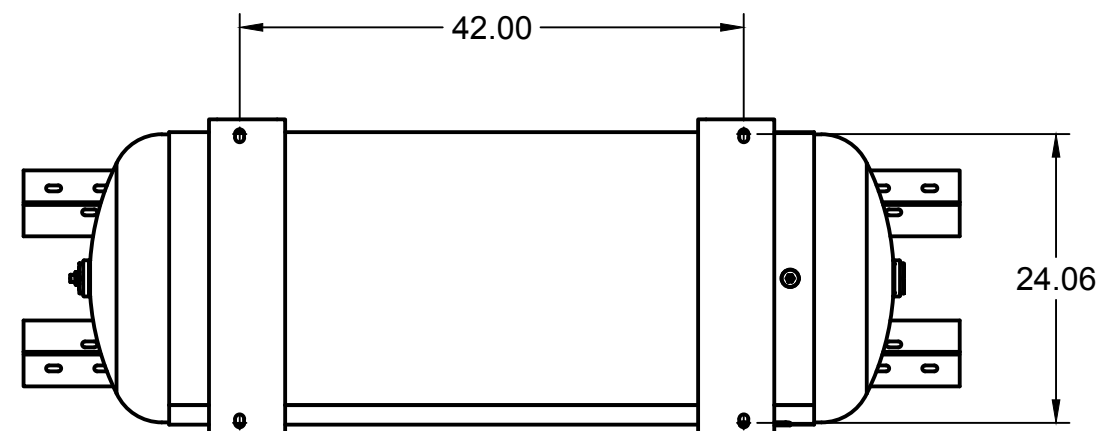

PARTS LIST

ITEM	QTY	PART NUMBER	DESCRIPTION
1	1	IAT-TP32BKWR (CURRENT)	32IN TOP PLATE
2	1	IAT-CA1-B	5-7.5HP PUMP W CENTRIFUGAL UN
3	1	2MB98X1-3/8	2MB98X1-3/8
4	1	IAT-BG5X18X32X10GEU	BELT GUARD 5HP ELEC #2EU
5	1	IAT-2404-08-12-O	3/4MP X 1/2 M JIC STRAIGHT OR
6	1	213_5T_LEFT	7.5HP 1 PHASE 1750 RPM MOTOR
7	2	IAT-B70	B-70" BELT

TOP VIEW

FRONT VIEW

SIDE VIEW

BOTTOM VIEW

PARTS LIST

PARTS LIST

ITEM	QTY	PART NUMBER	DESCRIPTION	ITEM	QTY	PART NUMBER	DESCRIPTION
1	1	IAT-120DPBKWR	120 DUPLEX GALLON TANK	7	1	IAT-109-4	1/4 BRASS PLUG
3	1	IAT-PF3/4PLUG	3/4" PLUG	8	1	IAT-BDC604-04	1/4 PIPE DRAIN COCK
4	1	IAT-BPC-2501-06-04	1/4 P X 3/8 COMP PUSH LOK 90	9	1	IAT-1X1/4REDUCER	1X1/4 REDUCER
5	2	IAT-CTJ1234	JIC CHECK VALVE	10	1	IAT-ST25-200	SAFETY VALVE 200 PSI
6	1	IAT-PSB20	AIR GAUGE BACK MT 1/4	11	2	IAT-109-2	1/8 BRASS PLUG