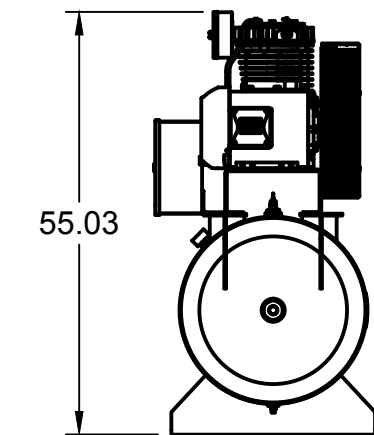

TOP VIEW

FRONT VIEW

SIDE VIEW

PARTS LIST

ITEM	QTY	PART NUMBER	DESCRIPTION
1	1	IAT-T120H4-DUP	120 BASIC DUPLEX TANK ASSY
2	2	IAT-B714	7.5HP 1 PHASE SKID
3	1	IAT-DP-PANEL-BRK	PANEL MOUNTING BRACKET
4	1	IAT-ALTPNL3-15HP-230	ALT CONTROL PANEL 230V

TANK DISCHARGE  
 OUTLET SIZE: 3/4"  
 PANEL COMPONENTS  
 NOT INDICATED

4

3

2

1

TOP VIEW

FRONT VIEW

SIDE VIEW

PARTS LIST

ITEM	QTY	PART NUMBER	DESCRIPTION
1	1	IAT-TP32BKWR (CURRENT)	32IN TOP PLATE
2	1	IAT-CA1-B	5-7.5HP PUMP W CENTRIFUGAL UN
3	1	2MB98X1-3/8	2MB98X1-3/8
4	1	IAT-BG5X18X32X10GEU	BELT GUARD 5HP ELEC #2EU
5	1	IAT-2404-08-12-O	3/4MP X 1/2 M JIC STRAIGHT OR
6	1	213_5T_LEFT	7.5HP 1 PHASE 1750 RPM MOTOR
7	2	IAT-B70	B-70" BELT