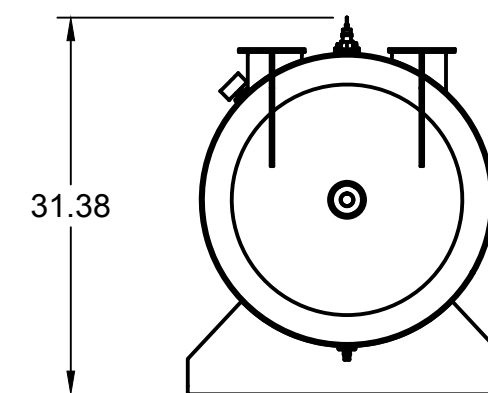

PARTS LIST

ITEM	QTY	PART NUMBER	DESCRIPTION
1	1	IAT-TP32BKWR (CURRENT)	32IN TOP PLATE
2	1	IAT-CA1-B	5-7.5HP PUMP W CENTRIFUGAL UN
3	1	2MB98X1-3/8	2MB98X1-3/8
4	1	IAT-BG5X18X32X10GEU	BELT GUARD 5HP ELEC #2EU
5	1	IAT-2404-08-12-O	3/4MP X 1/2 M JIC STRAIGHT OR
6	1	213_5T_LEFT	7.5HP 1 PHASE 1750 RPM MOTOR
7	2	IAT-B70	B-70" BELT

TOP VIEW

FRONT VIEW

SIDE VIEW

BOTTOM VIEW

PARTS LIST

PARTS LIST

ITEM	QTY	PART NUMBER	DESCRIPTION	ITEM	QTY	PART NUMBER	DESCRIPTION
1	1	IAT-120DPBKWR	120 DUPLEX GALLON TANK	7	1	IAT-109-4	1/4 BRASS PLUG
3	1	IAT-PF3/4PLUG	3/4" PLUG	8	1	IAT-BDC604-04	1/4 PIPE DRAIN COCK
4	1	IAT-BPC-2501-06-04	1/4 P X 3/8 COMP PUSH LOK 90	9	1	IAT-1X1/4REDUCER	1X1/4 REDUCER
5	2	IAT-CTJ1234	JIC CHECK VALVE	10	1	IAT-ST25-200	SAFETY VALVE 200 PSI
6	1	IAT-PSB20	AIR GAUGE BACK MT 1/4	11	2	IAT-109-2	1/8 BRASS PLUG