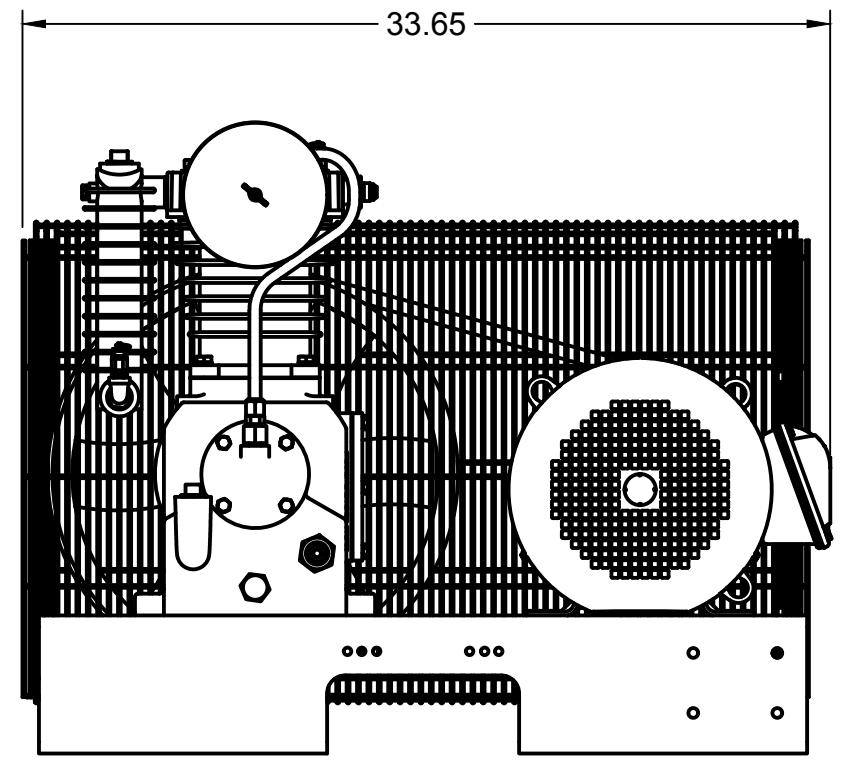

TOP VIEW

FRONT VIEW

SIDE VIEW

PARTS LIST

ITEM	QTY	PART NUMBER	DESCRIPTION
1	1	IAT-T120H4-DUP	120 BASIC DUPLEX TANK ASSY
2	2	IAT-B714	7.5HP 1 PHASE SKID
3	1	IAT-DP-PANEL-BRK	PANEL MOUNTING BRACKET
4	1	IAT-ALTPNL3-15HP-230	ALT CONTROL PANEL 230V

TANK DISCHARGE  
 OUTLET SIZE: 3/4"  
 PANEL COMPONENTS  
 NOT INDICATED

4

3

2

1

TOP VIEW

FRONT VIEW

SIDE VIEW

PARTS LIST

ITEM	QTY	PART NUMBER	DESCRIPTION
1	1	IAT-TP32BKWR (CURRENT)	32IN TOP PLATE
2	1	IAT-CA1-B	5-7.5HP PUMP W CENTRIFUGAL UN
3	1	2MB98X1-3/8	2MB98X1-3/8
4	1	IAT-BG5X18X32X10GEU	BELT GUARD 5HP ELEC #2EU
5	1	IAT-2404-08-12-O	3/4MP X 1/2 M JIC STRAIGHT OR
6	1	213_5T_LEFT	7.5HP 1 PHASE 1750 RPM MOTOR
7	2	IAT-B70	B-70" BELT

TOP VIEW

FRONT VIEW

SIDE VIEW

BOTTOM VIEW

PARTS LIST

PARTS LIST

ITEM	QTY	PART NUMBER	DESCRIPTION	ITEM	QTY	PART NUMBER	DESCRIPTION
1	1	IAT-120DPBKWR	120 DUPLEX GALLON TANK	7	1	IAT-109-4	1/4 BRASS PLUG
3	1	IAT-PF3/4PLUG	3/4" PLUG	8	1	IAT-BDC604-04	1/4 PIPE DRAIN COCK
4	1	IAT-BPC-2501-06-04	1/4 P X 3/8 COMP PUSH LOK 90	9	1	IAT-1X1/4REDUCER	1X1/4 REDUCER
5	2	IAT-CTJ1234	JIC CHECK VALVE	10	1	IAT-ST25-200	SAFETY VALVE 200 PSI
6	1	IAT-PSB20	AIR GAUGE BACK MT 1/4	11	2	IAT-109-2	1/8 BRASS PLUG