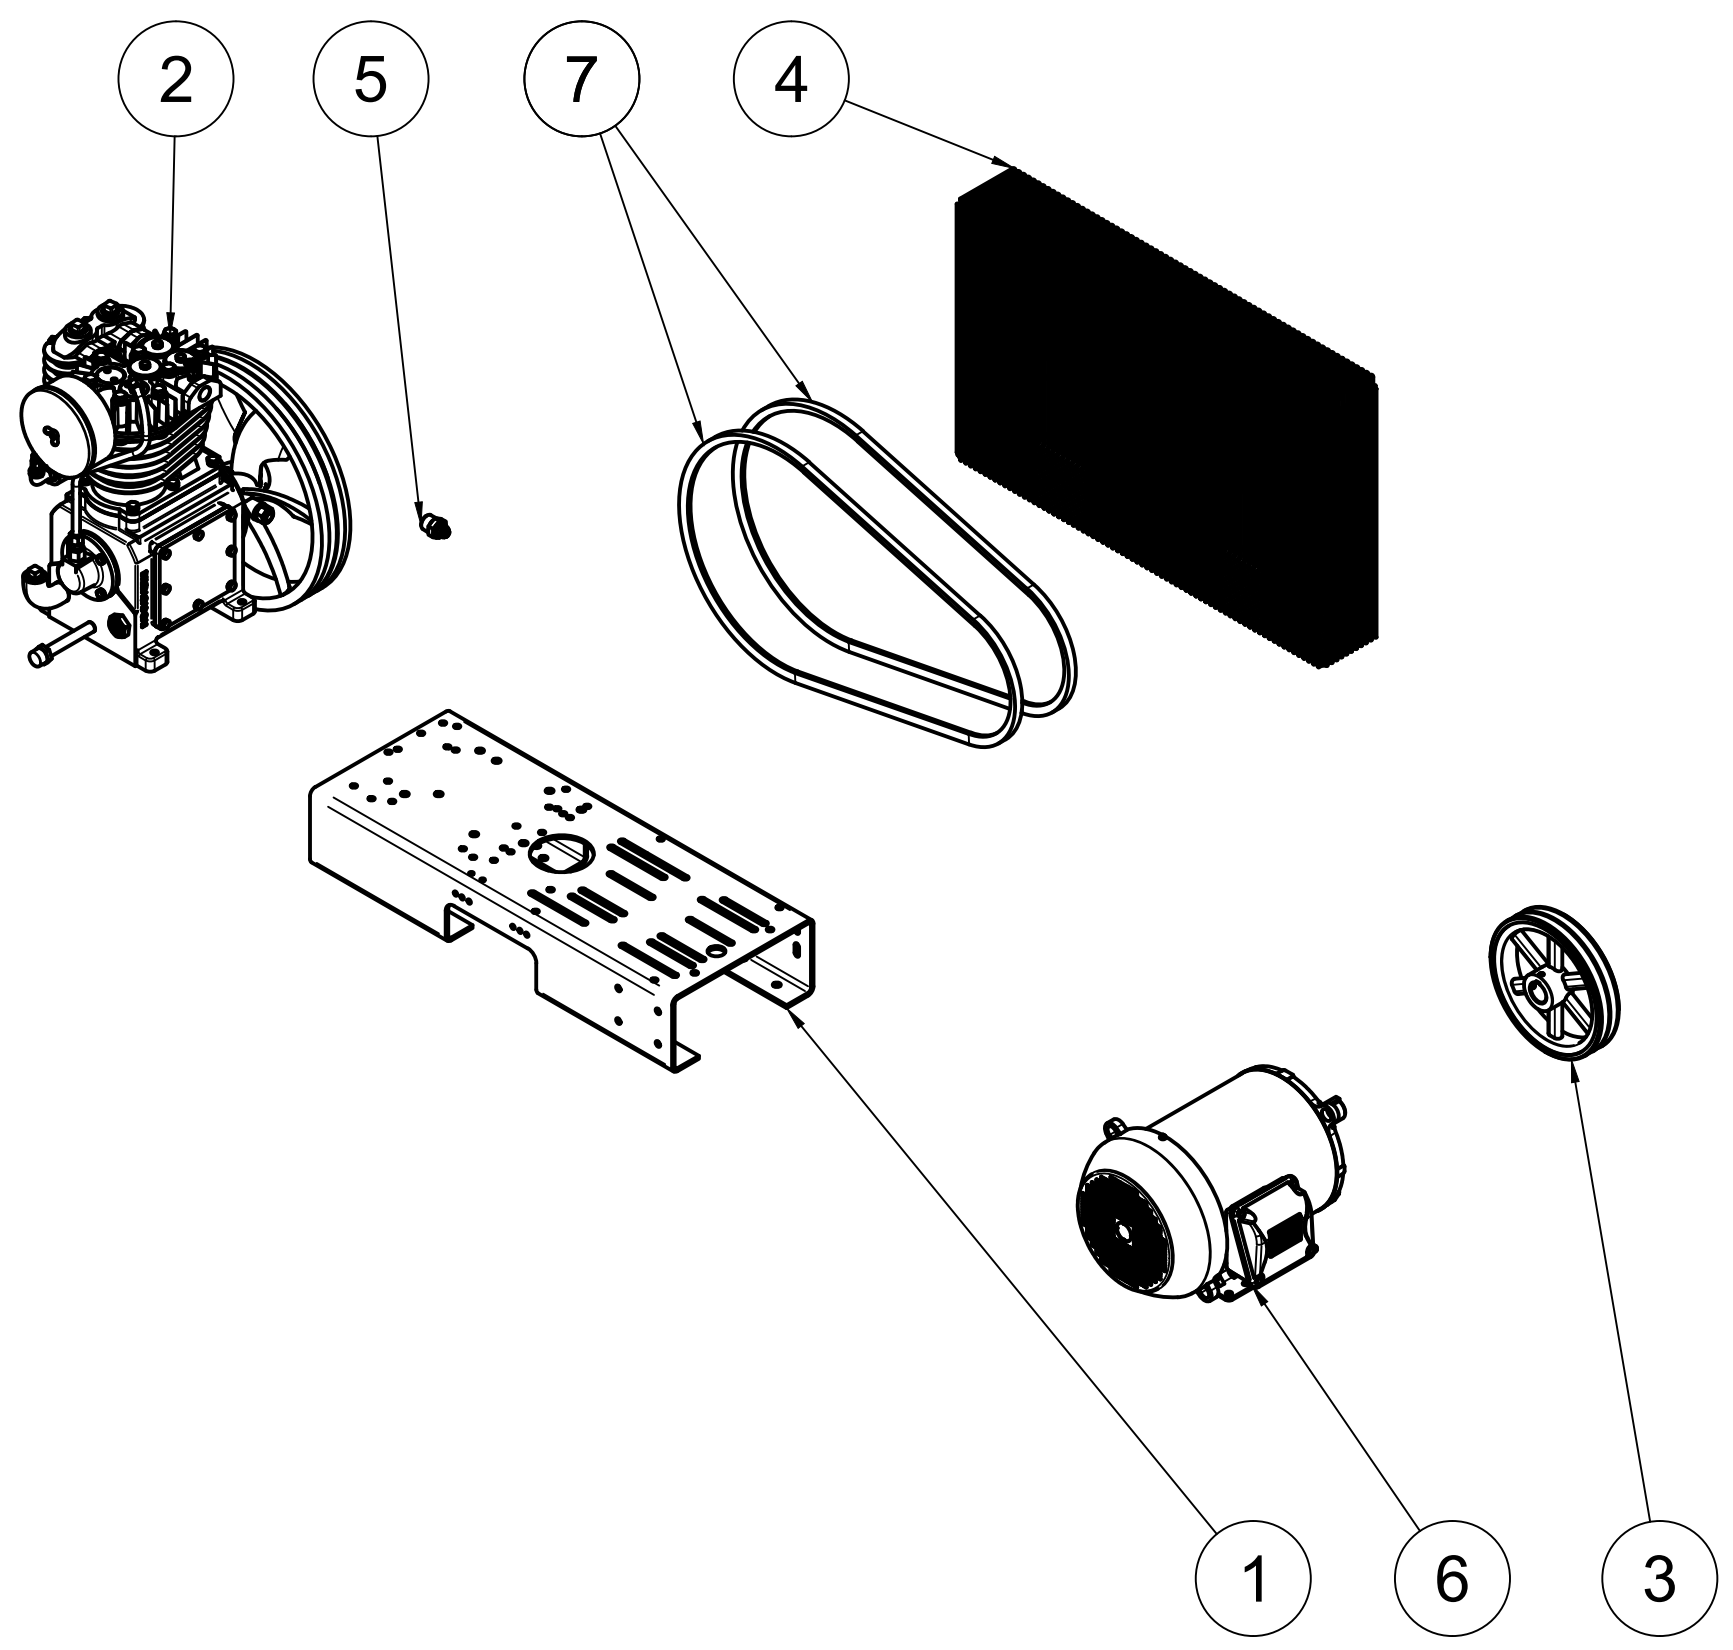

TOP VIEW

FRONT VIEW

SIDE VIEW

PARTS LIST

ITEM	QTY	PART NUMBER	DESCRIPTION
1	1	IAT-T120H4-DUP	120 BASIC DUPLEX TANK ASSY
2	2	IAT-B714	7.5HP 1 PHASE SKID
3	1	IAT-DP-PANEL-BRK	PANEL MOUNTING BRACKET
4	1	IAT-ALTPNL3-15HP-230	ALT CONTROL PANEL 230V

TANK DISCHARGE  
 OUTLET SIZE: 3/4"  
 PANEL COMPONENTS  
 NOT INDICATED

4

3

2

1

TOP VIEW

FRONT VIEW

SIDE VIEW

PARTS LIST

ITEM	QTY	PART NUMBER	DESCRIPTION
1	1	IAT-TP32BKWR (CURRENT)	32IN TOP PLATE
2	1	IAT-CA1-B	5-7.5HP PUMP W CENTRIFUGAL UN
3	1	2MB98X1-3/8	2MB98X1-3/8
4	1	IAT-BG5X18X32X10GEU	BELT GUARD 5HP ELEC #2EU
5	1	IAT-2404-08-12-O	3/4MP X 1/2 M JIC STRAIGHT OR
6	1	213_5T_LEFT	7.5HP 1 PHASE 1750 RPM MOTOR
7	2	IAT-B70	B-70" BELT

TOP VIEW

FRONT VIEW

SIDE VIEW

BOTTOM VIEW

PARTS LIST

PARTS LIST

ITEM	QTY	PART NUMBER	DESCRIPTION	ITEM	QTY	PART NUMBER	DESCRIPTION
1	1	IAT-120DPBKWR	120 DUPLEX GALLON TANK	7	1	IAT-109-4	1/4 BRASS PLUG
3	1	IAT-PF3/4PLUG	3/4" PLUG	8	1	IAT-BDC604-04	1/4 PIPE DRAIN COCK
4	1	IAT-BPC-2501-06-04	1/4 P X 3/8 COMP PUSH LOK 90	9	1	IAT-1X1/4REDUCER	1X1/4 REDUCER
5	2	IAT-CTJ1234	JIC CHECK VALVE	10	1	IAT-ST25-200	SAFETY VALVE 200 PSI
6	1	IAT-PSB20	AIR GAUGE BACK MT 1/4	11	2	IAT-109-2	1/8 BRASS PLUG