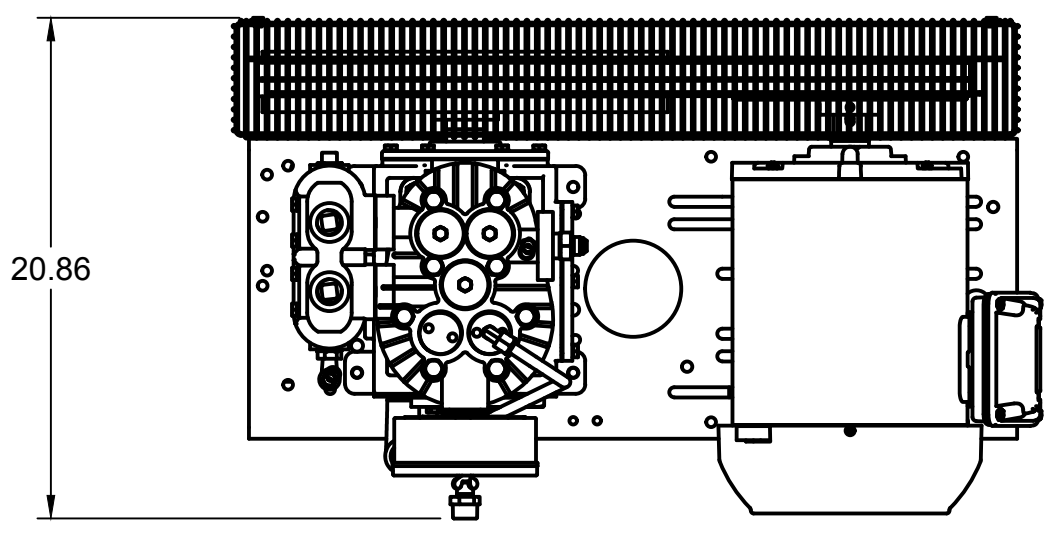

TOP VIEW

FRONT VIEW

SIDE VIEW

PARTS LIST

ITEM	QTY	PART NUMBER	DESCRIPTION
1	1	IAT-T120H4-DUP	120 BASIC DUPLEX TANK ASSY
2	2	IAT-B714	7.5HP 1 PHASE SKID
3	1	IAT-DP-PANEL-BRK	PANEL MOUNTING BRACKET
4	1	IAT-ALTPNL3-15HP-230	ALT CONTROL PANEL 230V

TANK DISCHARGE  
 OUTLET SIZE: 3/4"  
 PANEL COMPONENTS  
 NOT INDICATED

4

3

2

1

TOP VIEW

FRONT VIEW

SIDE VIEW

PARTS LIST

ITEM	QTY	PART NUMBER	DESCRIPTION
1	1	IAT-TP32BKWR (CURRENT)	32IN TOP PLATE
2	1	IAT-CA1-B	5-7.5HP PUMP W CENTRIFUGAL UN
3	1	2MB98X1-3/8	2MB98X1-3/8
4	1	IAT-BG5X18X32X10GEU	BELT GUARD 5HP ELEC #2EU
5	1	IAT-2404-08-12-O	3/4MP X 1/2 M JIC STRAIGHT OR
6	1	213_5T_LEFT	7.5HP 1 PHASE 1750 RPM MOTOR
7	2	IAT-B70	B-70" BELT

TOP VIEW

FRONT VIEW

SIDE VIEW

BOTTOM VIEW

PARTS LIST

PARTS LIST

ITEM	QTY	PART NUMBER	DESCRIPTION	ITEM	QTY	PART NUMBER	DESCRIPTION
1	1	IAT-120DPBKWR	120 DUPLEX GALLON TANK	7	1	IAT-109-4	1/4 BRASS PLUG
3	1	IAT-PF3/4PLUG	3/4" PLUG	8	1	IAT-BDC604-04	1/4 PIPE DRAIN COCK
4	1	IAT-BPC-2501-06-04	1/4 P X 3/8 COMP PUSH LOK 90	9	1	IAT-1X1/4REDUCER	1X1/4 REDUCER
5	2	IAT-CTJ1234	JIC CHECK VALVE	10	1	IAT-ST25-200	SAFETY VALVE 200 PSI
6	1	IAT-PSB20	AIR GAUGE BACK MT 1/4	11	2	IAT-109-2	1/8 BRASS PLUG