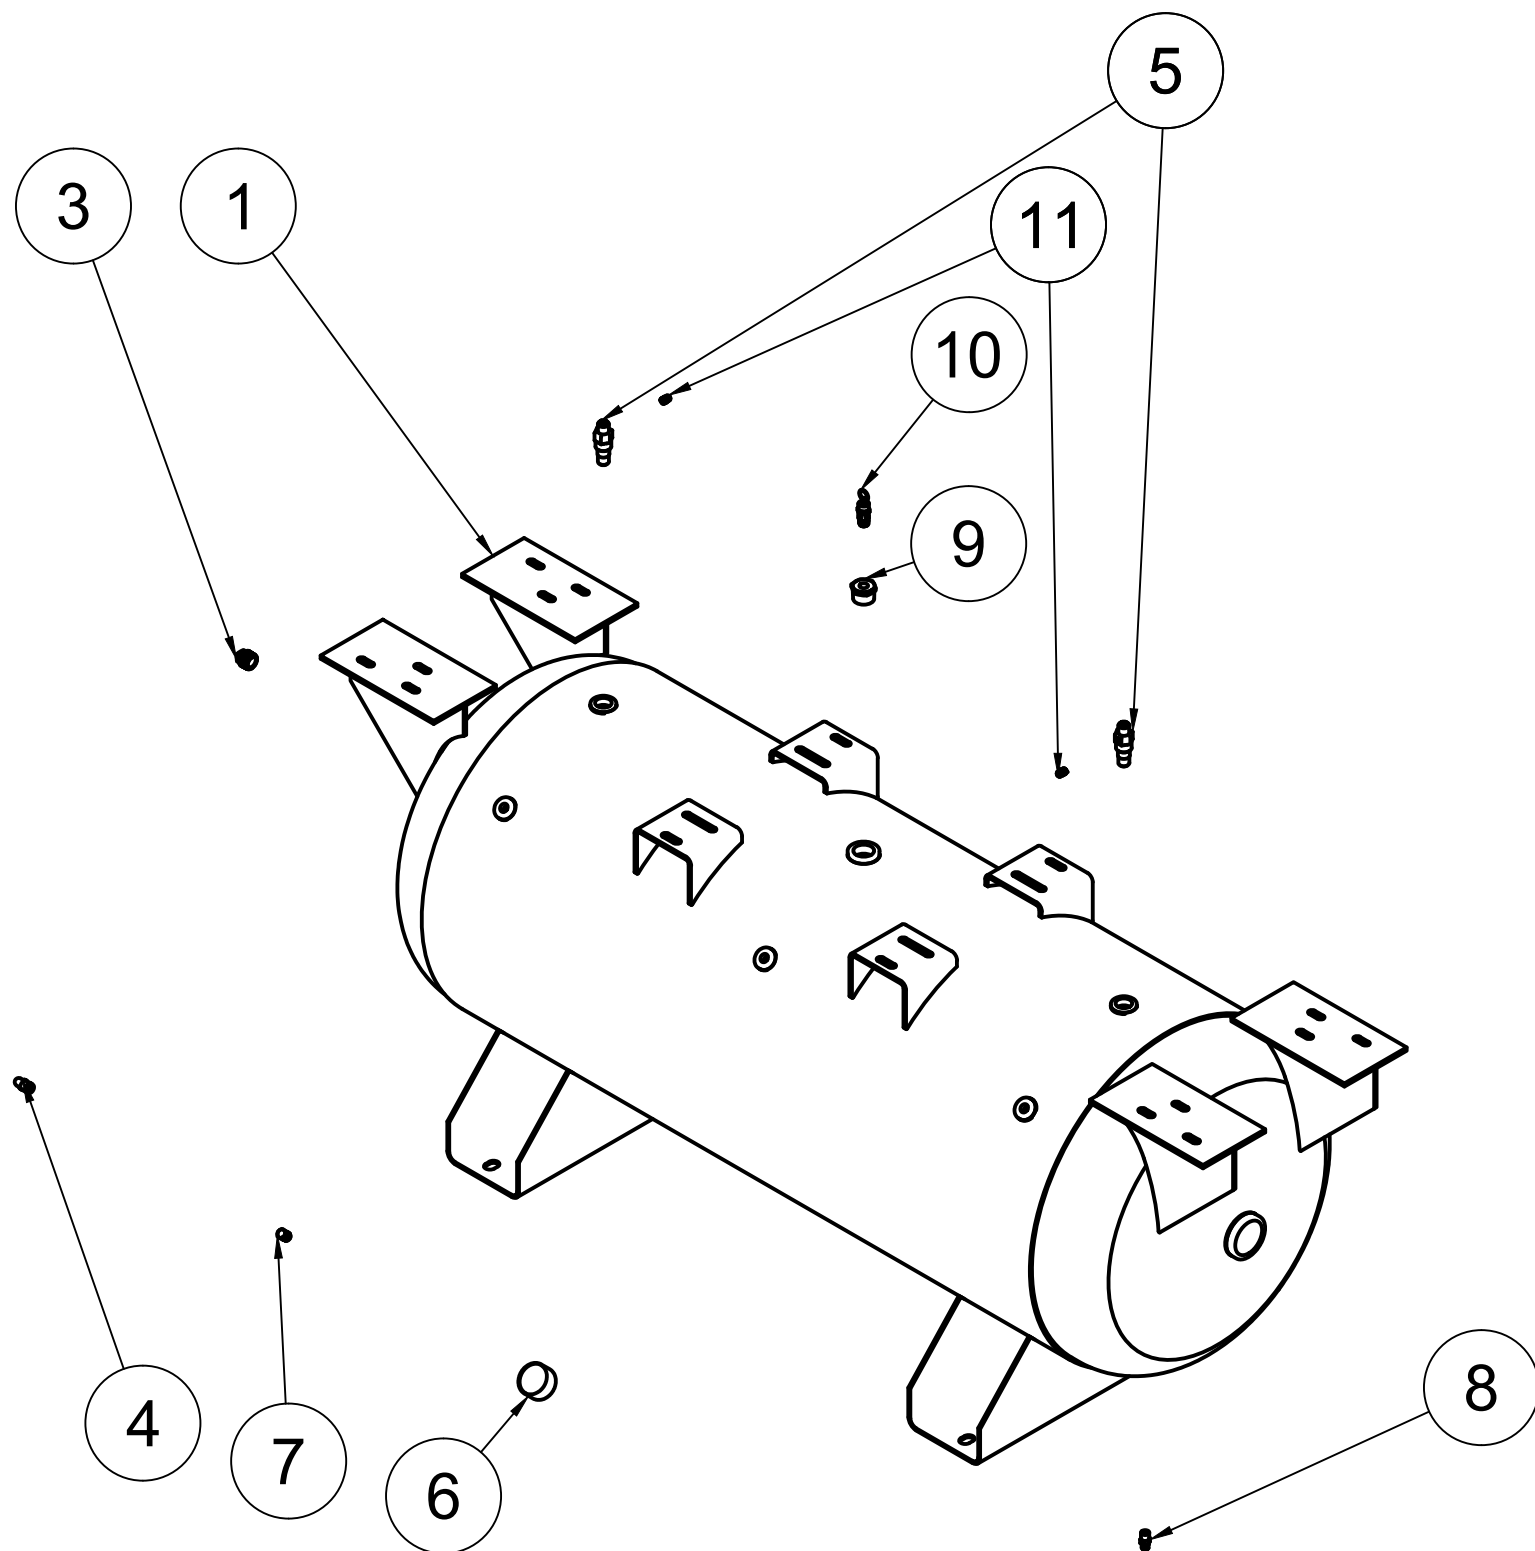

PARTS LIST

ITEM	QTY	PART NUMBER	DESCRIPTION
1	1	IAT-TP32BKWR (CURRENT)	32IN TOP PLATE
2	1	IAT-CA1-B	5-7.5HP PUMP W CENTRIFUGAL UN
3	1	2MB98X1-3/8	2MB98X1-3/8
4	1	IAT-BG5X18X32X10GEU	BELT GUARD 5HP ELEC #2EU
5	1	IAT-2404-08-12-O	3/4MP X 1/2 M JIC STRAIGHT OR
6	1	213_5T_LEFT	7.5HP 1 PHASE 1750 RPM MOTOR
7	2	IAT-B70	B-70" BELT

TOP VIEW

FRONT VIEW

SIDE VIEW

BOTTOM VIEW

PARTS LIST

PARTS LIST

ITEM	QTY	PART NUMBER	DESCRIPTION	ITEM	QTY	PART NUMBER	DESCRIPTION
1	1	IAT-120DPBKWR	120 DUPLEX GALLON TANK	7	1	IAT-109-4	1/4 BRASS PLUG
3	1	IAT-PF3/4PLUG	3/4" PLUG	8	1	IAT-BDC604-04	1/4 PIPE DRAIN COCK
4	1	IAT-BPC-2501-06-04	1/4 P X 3/8 COMP PUSH LOK 90	9	1	IAT-1X1/4REDUCER	1X1/4 REDUCER
5	2	IAT-CTJ1234	JIC CHECK VALVE	10	1	IAT-ST25-200	SAFETY VALVE 200 PSI
6	1	IAT-PSB20	AIR GAUGE BACK MT 1/4	11	2	IAT-109-2	1/8 BRASS PLUG