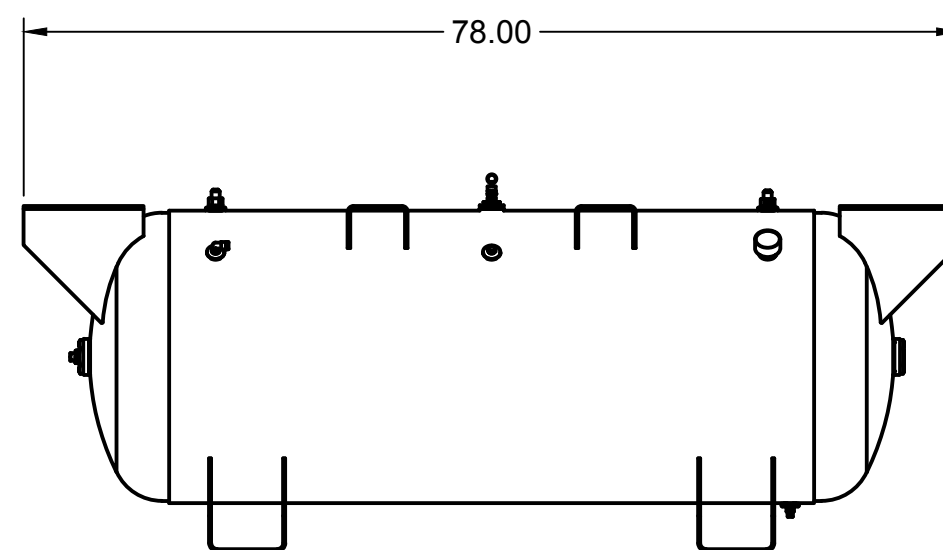

PARTS LIST

ITEM	QTY	PART NUMBER	DESCRIPTION
1	1	IAT-TP32BKWR (CURRENT)	32IN TOP PLATE
2	1	IAT-CA1-B	5-7.5HP PUMP W CENTRIFUGAL UN
3	1	2MB98X1-3/8	2MB98X1-3/8
4	1	IAT-BG5X18X32X10GEU	BELT GUARD 5HP ELEC #2EU
5	1	IAT-2404-08-12-O	3/4MP X 1/2 M JIC STRAIGHT OR
6	1	213_5T_LEFT	7.5HP 1 PHASE 1750 RPM MOTOR
7	2	IAT-B70	B-70" BELT

TOP VIEW

FRONT VIEW

SIDE VIEW

BOTTOM VIEW

PARTS LIST

PARTS LIST

ITEM	QTY	PART NUMBER	DESCRIPTION	ITEM	QTY	PART NUMBER	DESCRIPTION
1	1	IAT-120DPBKWR	120 DUPLEX GALLON TANK	7	1	IAT-109-4	1/4 BRASS PLUG
3	1	IAT-PF3/4PLUG	3/4" PLUG	8	1	IAT-BDC604-04	1/4 PIPE DRAIN COCK
4	1	IAT-BPC-2501-06-04	1/4 P X 3/8 COMP PUSH LOK 90	9	1	IAT-1X1/4REDUCER	1X1/4 REDUCER
5	2	IAT-CTJ1234	JIC CHECK VALVE	10	1	IAT-ST25-200	SAFETY VALVE 200 PSI
6	1	IAT-PSB20	AIR GAUGE BACK MT 1/4	11	2	IAT-109-2	1/8 BRASS PLUG