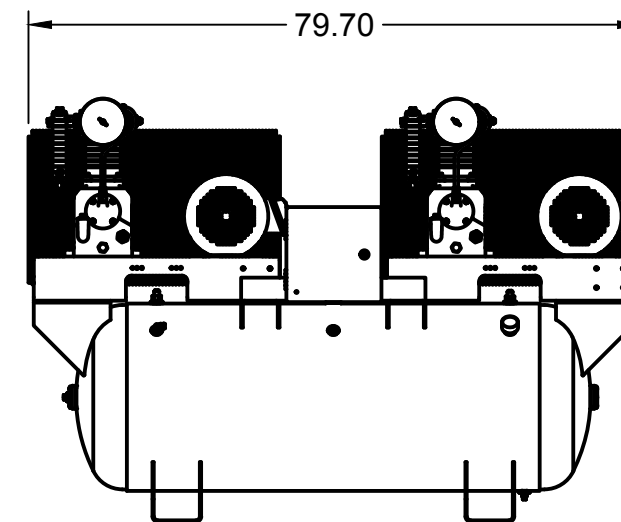

TOP VIEW

FRONT VIEW

SIDE VIEW

PARTS LIST

ITEM	QTY	PART NUMBER	DESCRIPTION
1	1	IAT-T120H4-DUP	120 BASIC DUPLEX TANK ASSY
2	2	IAT-B714	7.5HP 1 PHASE SKID
3	1	IAT-DP-PANEL-BRK	PANEL MOUNTING BRACKET
4	1	IAT-ALTPNL3-15HP-230	ALT CONTROL PANEL 230V

TANK DISCHARGE  
 OUTLET SIZE: 3/4"  
 PANEL COMPONENTS  
 NOT INDICATED

4

3

2

1

TOP VIEW

FRONT VIEW

SIDE VIEW

PARTS LIST

ITEM	QTY	PART NUMBER	DESCRIPTION
1	1	IAT-TP32BKWR (CURRENT)	32IN TOP PLATE
2	1	IAT-CA1-B	5-7.5HP PUMP W CENTRIFUGAL UN
3	1	2MB98X1-3/8	2MB98X1-3/8
4	1	IAT-BG5X18X32X10GEU	BELT GUARD 5HP ELEC #2EU
5	1	IAT-2404-08-12-O	3/4MP X 1/2 M JIC STRAIGHT OR
6	1	213_5T_LEFT	7.5HP 1 PHASE 1750 RPM MOTOR
7	2	IAT-B70	B-70" BELT

TOP VIEW

FRONT VIEW

SIDE VIEW

BOTTOM VIEW

PARTS LIST

PARTS LIST

ITEM	QTY	PART NUMBER	DESCRIPTION	ITEM	QTY	PART NUMBER	DESCRIPTION
1	1	IAT-120DPBKWR	120 DUPLEX GALLON TANK	7	1	IAT-109-4	1/4 BRASS PLUG
3	1	IAT-PF3/4PLUG	3/4" PLUG	8	1	IAT-BDC604-04	1/4 PIPE DRAIN COCK
4	1	IAT-BPC-2501-06-04	1/4 P X 3/8 COMP PUSH LOK 90	9	1	IAT-1X1/4REDUCER	1X1/4 REDUCER
5	2	IAT-CTJ1234	JIC CHECK VALVE	10	1	IAT-ST25-200	SAFETY VALVE 200 PSI
6	1	IAT-PSB20	AIR GAUGE BACK MT 1/4	11	2	IAT-109-2	1/8 BRASS PLUG