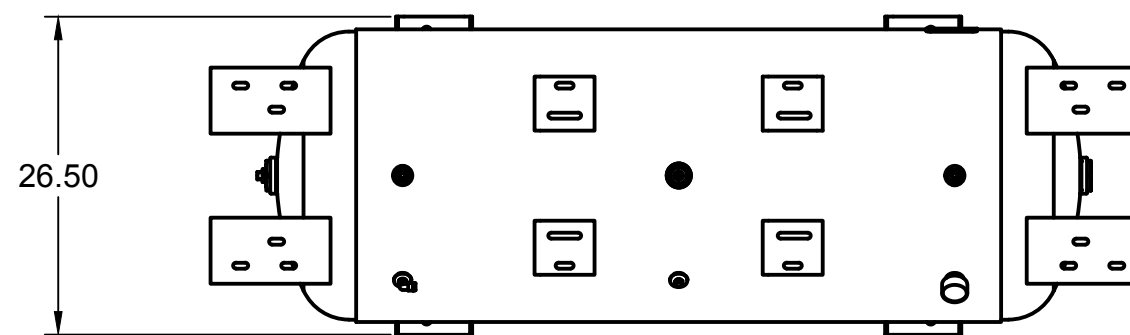

PARTS LIST

ITEM	QTY	PART NUMBER	DESCRIPTION
1	1	IAT-TP32BKWR (CURRENT)	32IN TOP PLATE
2	1	IAT-CA1-B	5-7.5HP PUMP W CENTRIFUGAL UN
3	1	2MB98X1-3/8	2MB98X1-3/8
4	1	IAT-BG5X18X32X10GEU	BELT GUARD 5HP ELEC #2EU
5	1	IAT-2404-08-12-O	3/4MP X 1/2 M JIC STRAIGHT OR
6	1	213_5T_LEFT	7.5HP 1 PHASE 1750 RPM MOTOR
7	2	IAT-B70	B-70" BELT

TOP VIEW

FRONT VIEW

SIDE VIEW

BOTTOM VIEW

PARTS LIST

PARTS LIST

ITEM	QTY	PART NUMBER	DESCRIPTION	ITEM	QTY	PART NUMBER	DESCRIPTION
1	1	IAT-120DPBKWR	120 DUPLEX GALLON TANK	7	1	IAT-109-4	1/4 BRASS PLUG
3	1	IAT-PF3/4PLUG	3/4" PLUG	8	1	IAT-BDC604-04	1/4 PIPE DRAIN COCK
4	1	IAT-BPC-2501-06-04	1/4 P X 3/8 COMP PUSH LOK 90	9	1	IAT-1X1/4REDUCER	1X1/4 REDUCER
5	2	IAT-CTJ1234	JIC CHECK VALVE	10	1	IAT-ST25-200	SAFETY VALVE 200 PSI
6	1	IAT-PSB20	AIR GAUGE BACK MT 1/4	11	2	IAT-109-2	1/8 BRASS PLUG