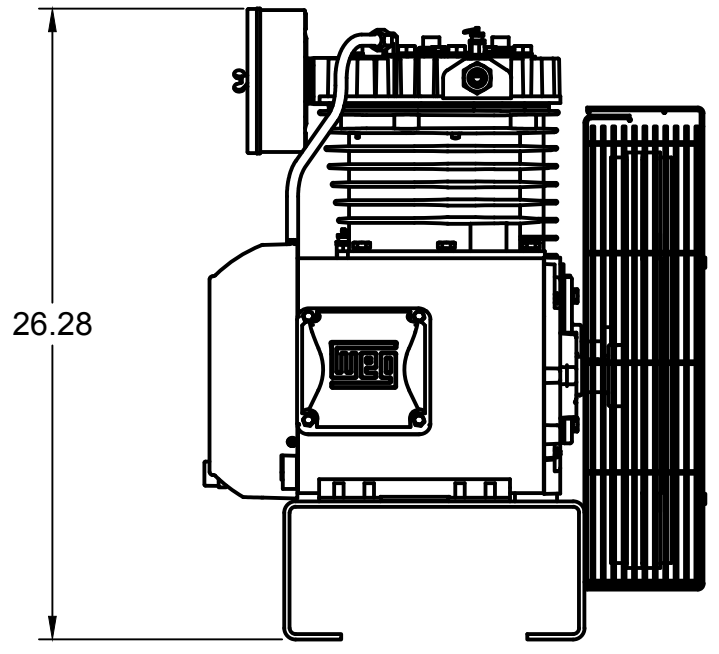

TOP VIEW

FRONT VIEW

SIDE VIEW

PARTS LIST

ITEM	QTY	PART NUMBER	DESCRIPTION
1	1	IAT-T120H4-DUP	120 BASIC DUPLEX TANK ASSY
2	2	IAT-B714	7.5HP 1 PHASE SKID
3	1	IAT-DP-PANEL-BRK	PANEL MOUNTING BRACKET
4	1	IAT-ALTPNL3-15HP-230	ALT CONTROL PANEL 230V

TANK DISCHARGE  
 OUTLET SIZE: 3/4"  
 PANEL COMPONENTS  
 NOT INDICATED

4

3

2

1

TOP VIEW

FRONT VIEW

SIDE VIEW

PARTS LIST

ITEM	QTY	PART NUMBER	DESCRIPTION
1	1	IAT-TP32BKWR (CURRENT)	32IN TOP PLATE
2	1	IAT-CA1-B	5-7.5HP PUMP W CENTRIFUGAL UN
3	1	2MB98X1-3/8	2MB98X1-3/8
4	1	IAT-BG5X18X32X10GEU	BELT GUARD 5HP ELEC #2EU
5	1	IAT-2404-08-12-O	3/4MP X 1/2 M JIC STRAIGHT OR
6	1	213_5T_LEFT	7.5HP 1 PHASE 1750 RPM MOTOR
7	2	IAT-B70	B-70" BELT

TOP VIEW

FRONT VIEW

SIDE VIEW

BOTTOM VIEW

PARTS LIST

PARTS LIST

ITEM	QTY	PART NUMBER	DESCRIPTION	ITEM	QTY	PART NUMBER	DESCRIPTION
1	1	IAT-120DPBKWR	120 DUPLEX GALLON TANK	7	1	IAT-109-4	1/4 BRASS PLUG
3	1	IAT-PF3/4PLUG	3/4" PLUG	8	1	IAT-BDC604-04	1/4 PIPE DRAIN COCK
4	1	IAT-BPC-2501-06-04	1/4 P X 3/8 COMP PUSH LOK 90	9	1	IAT-1X1/4REDUCER	1X1/4 REDUCER
5	2	IAT-CTJ1234	JIC CHECK VALVE	10	1	IAT-ST25-200	SAFETY VALVE 200 PSI
6	1	IAT-PSB20	AIR GAUGE BACK MT 1/4	11	2	IAT-109-2	1/8 BRASS PLUG