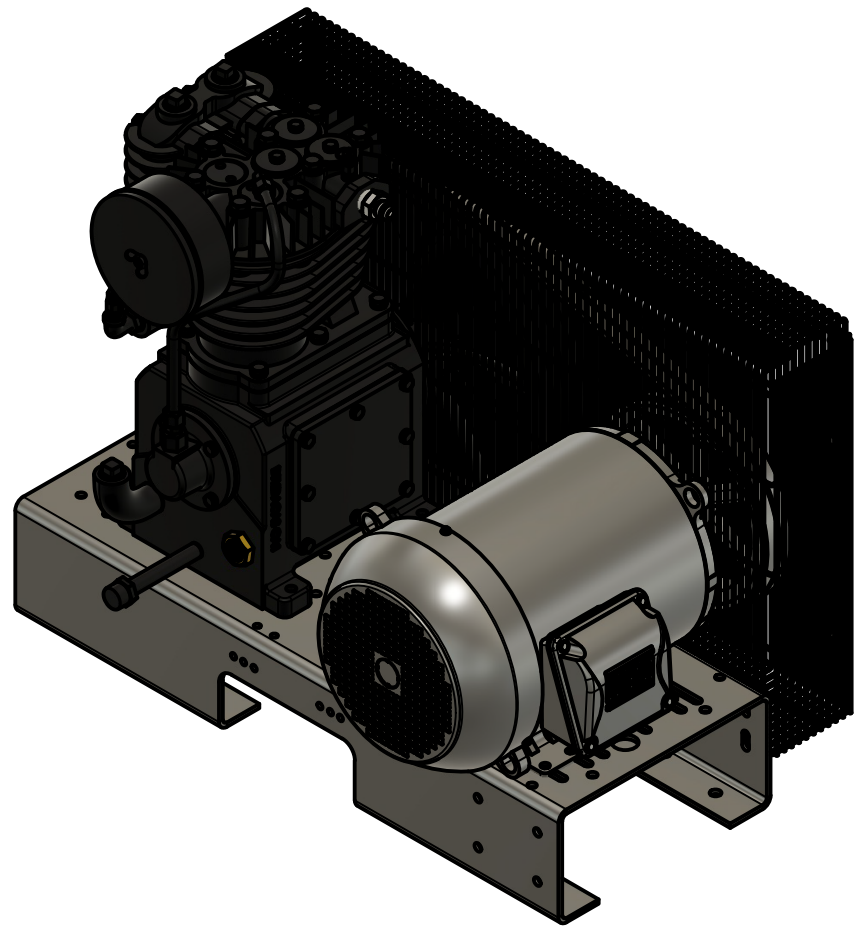

TOP VIEW

FRONT VIEW

SIDE VIEW

PARTS LIST

ITEM	QTY	PART NUMBER	DESCRIPTION
1	1	IAT-T120H4-DUP	120 BASIC DUPLEX TANK ASSY
2	2	IAT-B714	7.5HP 1 PHASE SKID
3	1	IAT-DP-PANEL-BRK	PANEL MOUNTING BRACKET
4	1	IAT-ALTPNL3-15HP-230	ALT CONTROL PANEL 230V

TANK DISCHARGE  
 OUTLET SIZE: 3/4"  
 PANEL COMPONENTS  
 NOT INDICATED

4

3

2

1

TOP VIEW

FRONT VIEW

SIDE VIEW

PARTS LIST

ITEM	QTY	PART NUMBER	DESCRIPTION
1	1	IAT-TP32BKWR (CURRENT)	32IN TOP PLATE
2	1	IAT-CA1-B	5-7.5HP PUMP W CENTRIFUGAL UN
3	1	2MB98X1-3/8	2MB98X1-3/8
4	1	IAT-BG5X18X32X10GEU	BELT GUARD 5HP ELEC #2EU
5	1	IAT-2404-08-12-O	3/4MP X 1/2 M JIC STRAIGHT OR
6	1	213_5T_LEFT	7.5HP 1 PHASE 1750 RPM MOTOR
7	2	IAT-B70	B-70" BELT