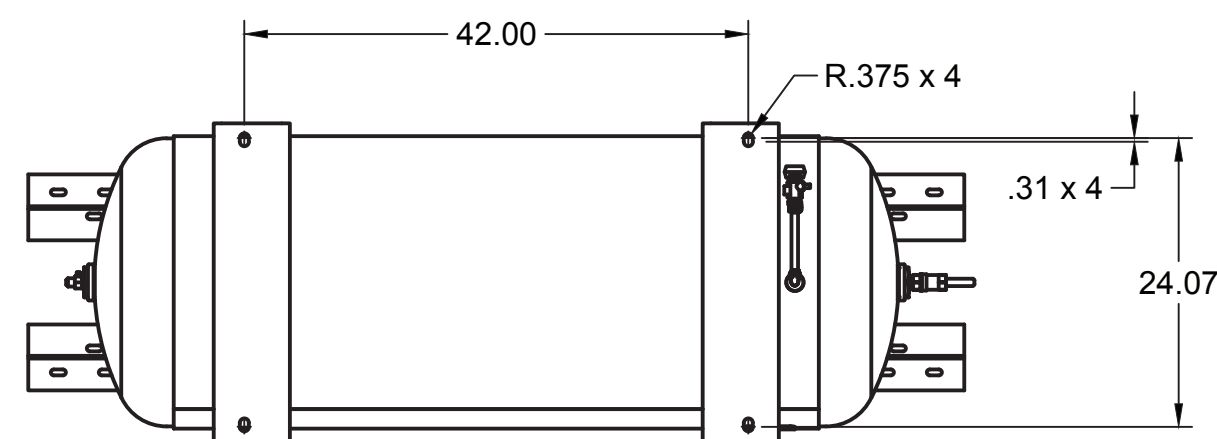

TANK DISCHARGE  
OUTLET SIZE: 3/4"  
**PANEL COMPONENTS  
NOT INDICATED**

PARTS LIST			
ITEM	QTY	PART NUMBER	DESCRIPTION
1	1	IAT-TP32BKWR (CURRENT)	32IN TOP PLATE
2	1	IAT-CA1-B	5-7.5HP PUMP W CENTRIFUGAL UN
3	1	IAT-184-215TMP	184-215T MOTOR PLATE
4	1	IAT-2BK80-1-1/8	2B 7.75 FIXED BORE 1-1/8
5	1	IAT-M-12-AL	BELT GUARD COOLER 48 CFM
6	1	IAT-BG5X20X32-V2	BELT GUARD 5HP ELEC. NEW 2-03
7	2	IAT-B68	BELT
8	2	IAT-PF3/4PLUG	3/4" PLUG

C

C

B

B

A

A

TOP VIEW

FRONT VIEW

SIDE VIEW

BOTTOM VIEW

PARTS LIST				PARTS LIST			
ITEM	QTY	PART NUMBER	DESCRIPTION	ITEM	QTY	PART NUMBER	DESCRIPTION
1	1	IAT-120DPBKWR	120 DUPLEX GALLON TANK	8	1	IAT-716116	BALL VALVE 3/4
2	2	IAT-CTJ1234	JIC CHECK VALVE	9	1	IAT-BPC-2501-06-04	1/4 P X 3/8 COMP PUSH LOK 90
3	1	IAT-ST25-200	SAFETY VALVE 200 PSI	10	1	IAT-109-4	1/4 BRASS PLUG
4	1	IAT-1X1/4REDUCER	1X1/4 REDUCER	11	1	IAT-PF3/4PLUG	3/4" PLUG
5	1	IAT-PF1/4" STR 90 B	1/4" STREET 90 GALV	12	1	IAT-PSB20	AIR GAUGE BACK MT 1/4
6	2	IAT-109-2	1/8 BRASS PLUG	13	1	IAT-PF1/4X6NIPPLE	1/4" X 6 NIPPLE
7	1	IAT-PF3/4"CL	3/4" CLOSE NIPPLE BL	14	1	IAT-ET2523	TIMED AUTO DRAIN