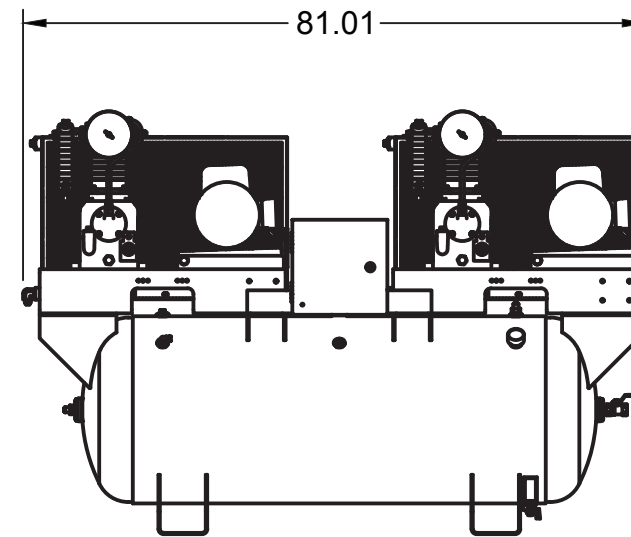

TOP VIEW

FRONT VIEW

SIDE VIEW

PARTS LIST

ITEM	QTY	PART NUMBER	DESCRIPTION
1	1	IAT-T120HE4-DUP	5 HP 3 PHASE DUPLEX
2	2	IAT-B514E	5 HP 1 PHASE ELITE SKID
3	1	IAT-DP-PANEL-BRK	PANEL MOUNTING BRACKET
4	1	IAT-ALTPNL3-15HP-230	ALT CONTROL PANEL 230V

TANK DISCHARGE  
OUTLET SIZE: 3/4"  
**PANEL COMPONENTS  
NOT INDICATED**

PARTS LIST			
ITEM	QTY	PART NUMBER	DESCRIPTION
1	1	IAT-TP32BKWR (CURRENT)	32IN TOP PLATE
2	1	IAT-CA1-B	5-7.5HP PUMP W CENTRIFUGAL UN
3	1	IAT-184-215TMP	184-215T MOTOR PLATE
4	1	IAT-2BK80-1-1/8	2B 7.75 FIXED BORE 1-1/8
5	1	IAT-M-12-AL	BELT GUARD COOLER 48 CFM
6	1	IAT-BG5X20X32-V2	BELT GUARD 5HP ELEC. NEW 2-03
7	2	IAT-B68	BELT
8	2	IAT-PF3/4PLUG	3/4" PLUG

PARTS LIST			
ITEM	QTY	PART NUMBER	DESCRIPTION
9	1	IAT-2501-08-12-O	3/4 MP X 1/2 M JIC 90 DEG R IN
10	2	IAT-2404-08-12-O	3/4MP X 1/2 M JIC STRAIGHT OR
11	1	IAT-CA-3353103	LOW OIL PIPE CONNECTOR
12	1	IAT-3353102-D	LOW OIL MONITOR
13	1	IAT-EM-5-1-170	5HP 1 PHASE 1750 MOTOR
14	1	IAT-BGST-CA-V3	BELT GUARD STRAP FOR CA1
15	1	IAT-4972NM	3/4X3/4 90 CONN FOR 10 SEOPRE

SIDE VIEW

BOTTOM VIEW

PARTS LIST				PARTS LIST			
ITEM	QTY	PART NUMBER	DESCRIPTION	ITEM	QTY	PART NUMBER	DESCRIPTION
1	1	IAT-120DPBKWR	120 DUPLEX GALLON TANK	8	1	IAT-716116	BALL VALVE 3/4
2	2	IAT-CTJ1234	JIC CHECK VALVE	9	1	IAT-BPC-2501-06-04	1/4 P X 3/8 COMP PUSH LOK 90
3	1	IAT-ST25-200	SAFETY VALVE 200 PSI	10	1	IAT-109-4	1/4 BRASS PLUG
4	1	IAT-1X1/4REDUCER	1X1/4 REDUCER	11	1	IAT-PF3/4PLUG	3/4" PLUG
5	1	IAT-PF1/4" STR 90 B	1/4" STREET 90 GALV	12	1	IAT-PSB20	AIR GAUGE BACK MT 1/4
6	2	IAT-109-2	1/8 BRASS PLUG	13	1	IAT-PF1/4X6NIPPLE	1/4" X 6 NIPPLE
7	1	IAT-PF3/4"CL	3/4" CLOSE NIPPLE BL	14	1	IAT-ET2523	TIMED AUTO DRAIN