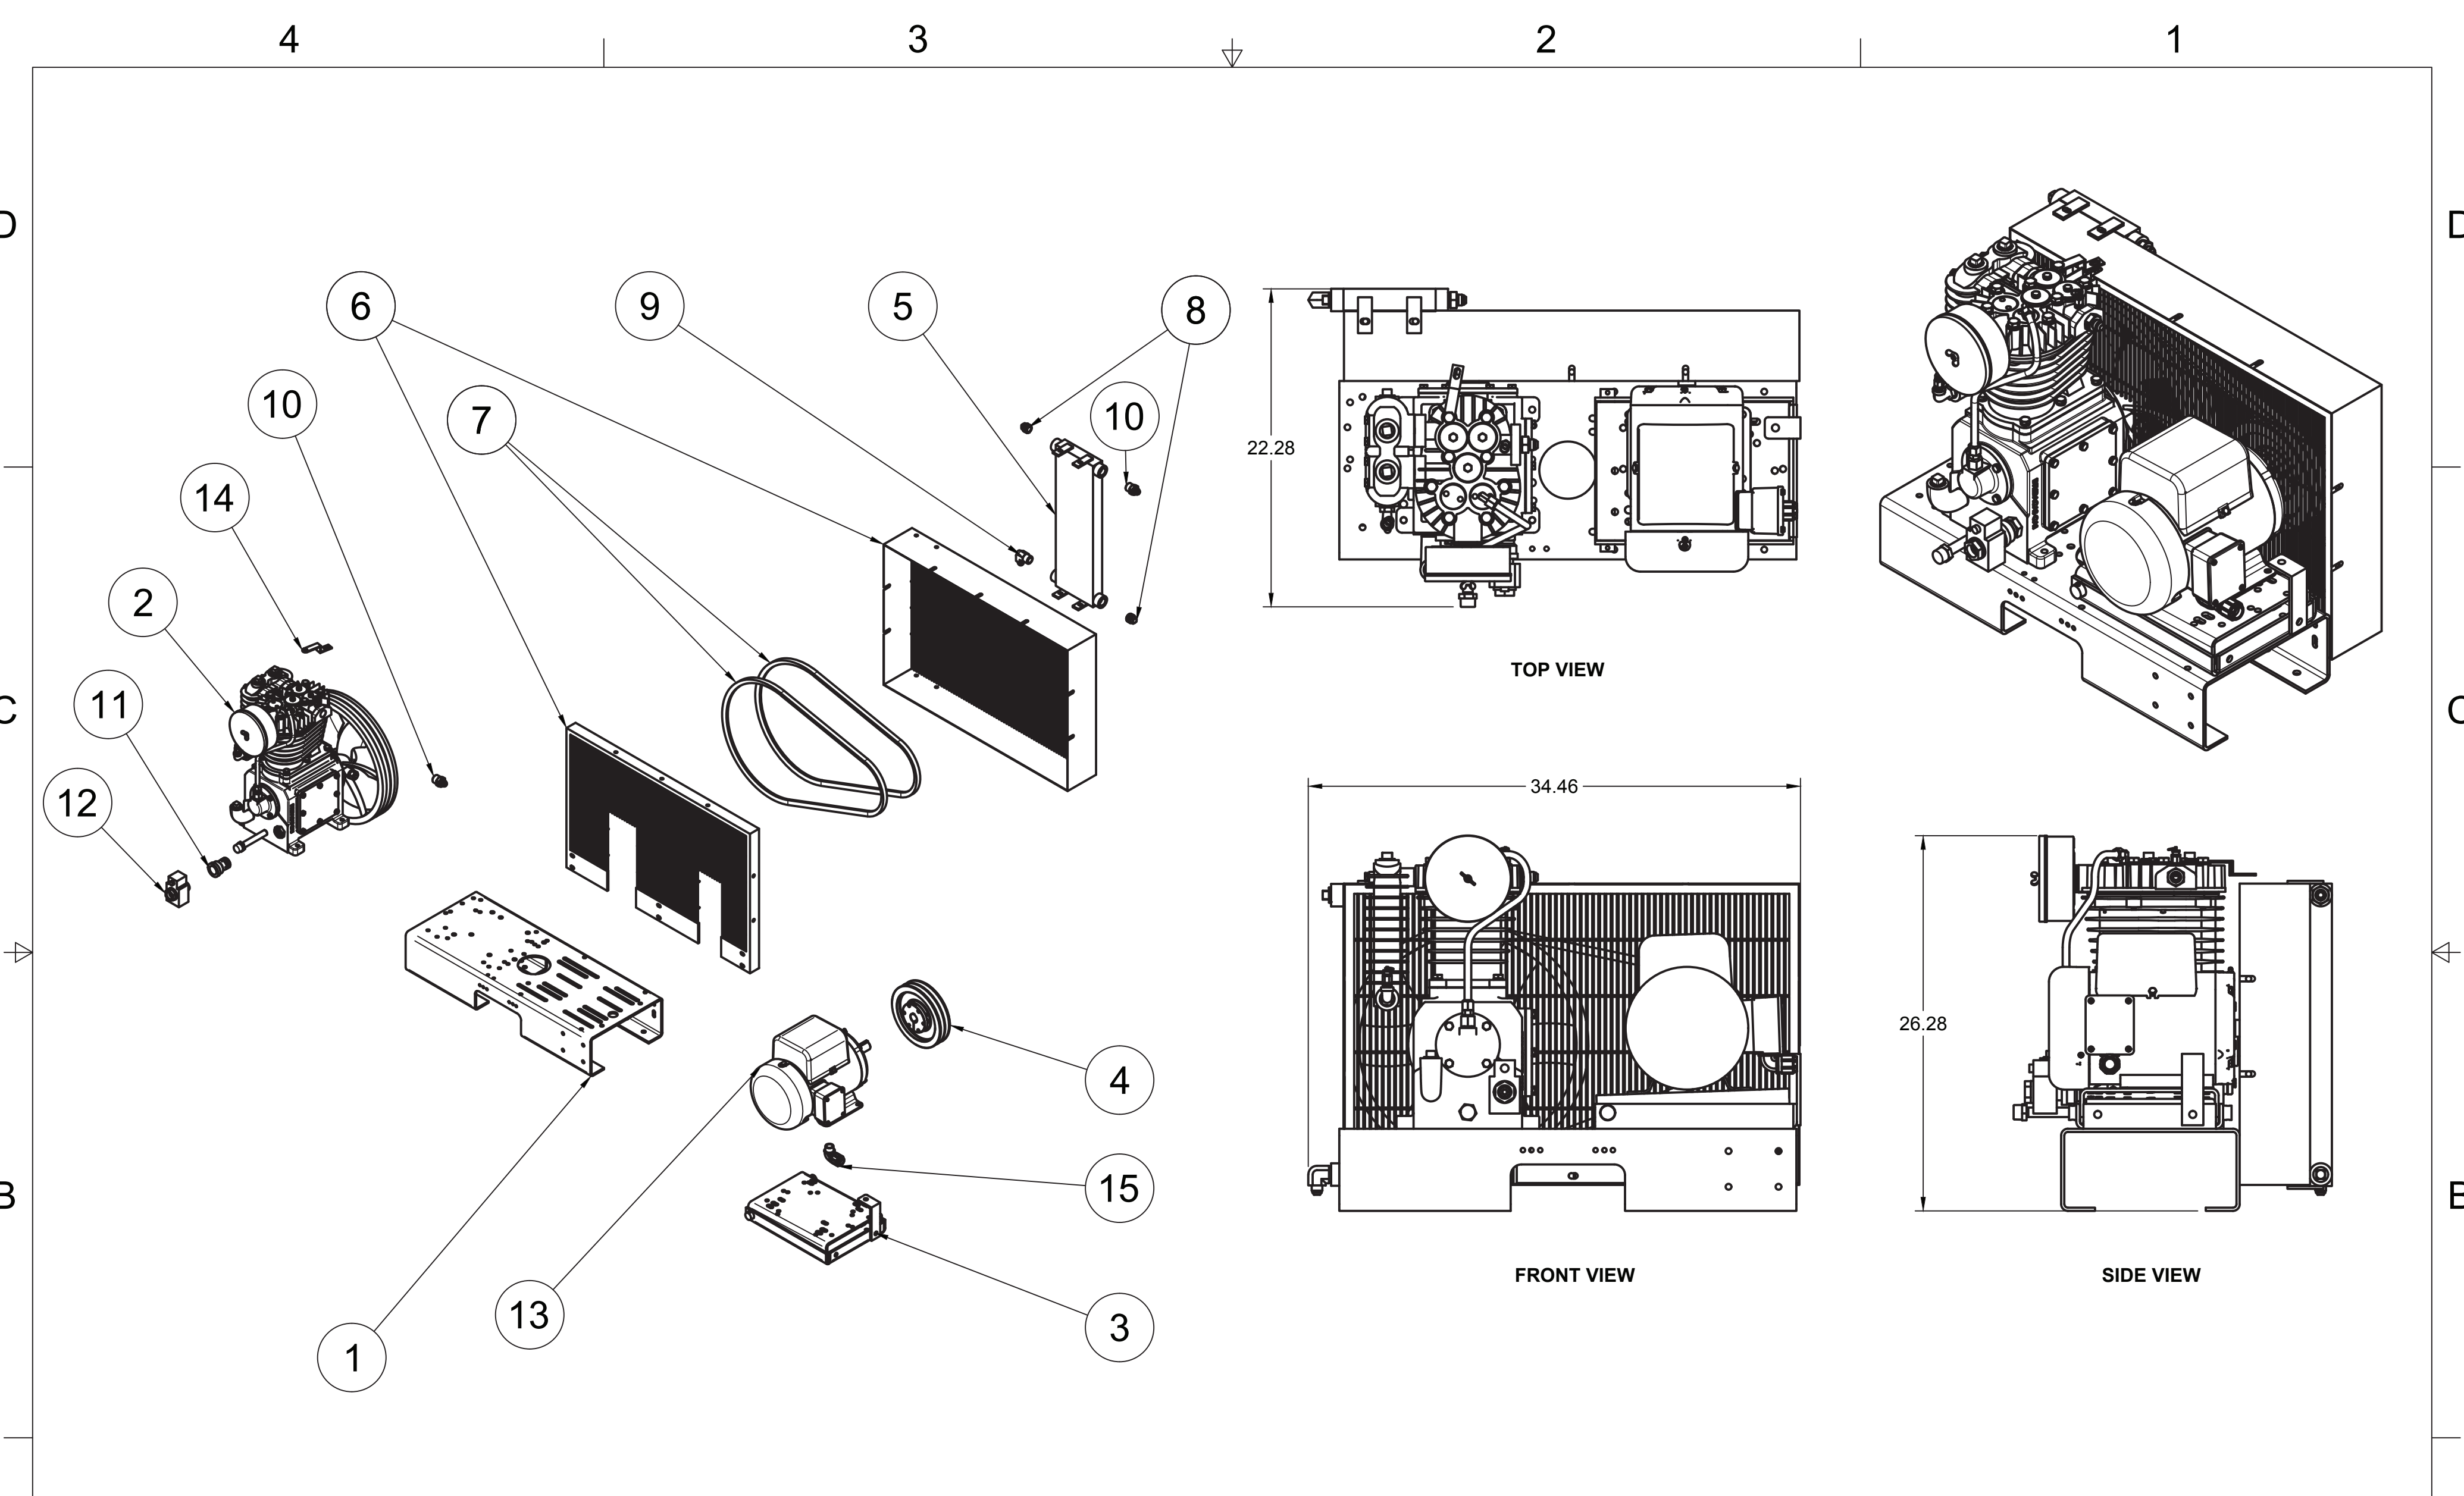

TOP VIEW

FRONT VIEW

SIDE VIEW

PARTS LIST

ITEM	QTY	PART NUMBER	DESCRIPTION
1	1	IAT-T120HE4-DUP	5 HP 3 PHASE DUPLEX
2	2	IAT-B514E	5 HP 1 PHASE ELITE SKID
3	1	IAT-DP-PANEL-BRK	PANEL MOUNTING BRACKET
4	1	IAT-ALTPNL3-15HP-230	ALT CONTROL PANEL 230V

TANK DISCHARGE  
OUTLET SIZE: 3/4"  
**PANEL COMPONENTS  
NOT INDICATED**

PARTS LIST			
ITEM	QTY	PART NUMBER	DESCRIPTION
1	1	IAT-TP32BKWR (CURRENT)	32IN TOP PLATE
2	1	IAT-CA1-B	5-7.5HP PUMP W CENTRIFUGAL UN
3	1	IAT-184-215TMP	184-215T MOTOR PLATE
4	1	IAT-2BK80-1-1/8	2B 7.75 FIXED BORE 1-1/8
5	1	IAT-M-12-AL	BELT GUARD COOLER 48 CFM
6	1	IAT-BG5X20X32-V2	BELT GUARD 5HP ELEC. NEW 2-03
7	2	IAT-B68	BELT
8	2	IAT-PF3/4PLUG	3/4" PLUG

PARTS LIST			
ITEM	QTY	PART NUMBER	DESCRIPTION
9	1	IAT-2501-08-12-O	3/4 MP X 1/2 M JIC 90 DEG R IN
10	2	IAT-2404-08-12-O	3/4MP X 1/2 M JIC STRAIGHT OR
11	1	IAT-CA-3353103	LOW OIL PIPE CONNECTOR
12	1	IAT-3353102-D	LOW OIL MONITOR
13	1	IAT-EM-5-1-170	5HP 1 PHASE 1750 MOTOR
14	1	IAT-BGST-CA-V3	BELT GUARD STRAP FOR CA1
15	1	IAT-4972NM	3/4X3/4 90 CONN FOR 10 SEOPRE

SIDE VIEW

BOTTOM VIEW

PARTS LIST				PARTS LIST			
ITEM	QTY	PART NUMBER	DESCRIPTION	ITEM	QTY	PART NUMBER	DESCRIPTION
1	1	IAT-120DPBKWR	120 DUPLEX GALLON TANK	8	1	IAT-716116	BALL VALVE 3/4
2	2	IAT-CTJ1234	JIC CHECK VALVE	9	1	IAT-BPC-2501-06-04	1/4 P X 3/8 COMP PUSH LOK 90
3	1	IAT-ST25-200	SAFETY VALVE 200 PSI	10	1	IAT-109-4	1/4 BRASS PLUG
4	1	IAT-1X1/4REDUCER	1X1/4 REDUCER	11	1	IAT-PF3/4PLUG	3/4" PLUG
5	1	IAT-PF1/4" STR 90 B	1/4" STREET 90 GALV	12	1	IAT-PSB20	AIR GAUGE BACK MT 1/4
6	2	IAT-109-2	1/8 BRASS PLUG	13	1	IAT-PF1/4X6NIPPLE	1/4" X 6 NIPPLE
7	1	IAT-PF3/4"CL	3/4" CLOSE NIPPLE BL	14	1	IAT-ET2523	TIMED AUTO DRAIN