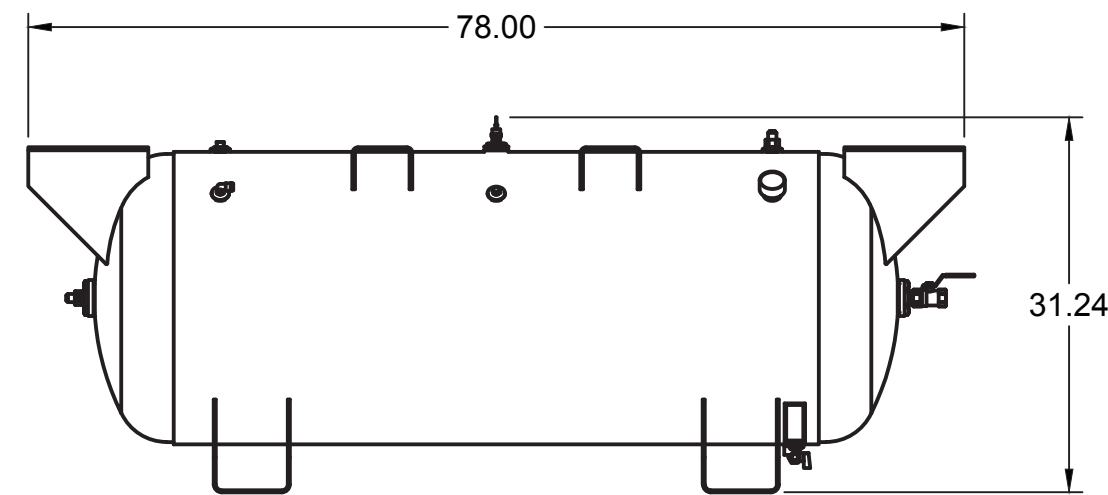

TANK DISCHARGE  
OUTLET SIZE: 3/4"  
**PANEL COMPONENTS  
NOT INDICATED**

PARTS LIST			
ITEM	QTY	PART NUMBER	DESCRIPTION
1	1	IAT-TP32BKWR (CURRENT)	32IN TOP PLATE
2	1	IAT-CA1-B	5-7.5HP PUMP W CENTRIFUGAL UN
3	1	IAT-184-215TMP	184-215T MOTOR PLATE
4	1	IAT-2BK80-1-1/8	2B 7.75 FIXED BORE 1-1/8
5	1	IAT-M-12-AL	BELT GUARD COOLER 48 CFM
6	1	IAT-BG5X20X32-V2	BELT GUARD 5HP ELEC. NEW 2-03
7	2	IAT-B68	BELT
8	2	IAT-PF3/4PLUG	3/4" PLUG

PARTS LIST			
ITEM	QTY	PART NUMBER	DESCRIPTION
9	1	IAT-2501-08-12-O	3/4 MP X 1/2 M JIC 90 DEG R IN
10	2	IAT-2404-08-12-O	3/4MP X 1/2 M JIC STRAIGHT OR
11	1	IAT-CA-3353103	LOW OIL PIPE CONNECTOR
12	1	IAT-3353102-D	LOW OIL MONITOR
13	1	IAT-EM-5-1-170	5HP 1 PHASE 1750 MOTOR
14	1	IAT-BGST-CA-V3	BELT GUARD STRAP FOR CA1
15	1	IAT-4972NM	3/4X3/4 90 CONN FOR 10 SEOPRE

C

C

B

B

A

A

TOP VIEW

FRONT VIEW

SIDE VIEW

BOTTOM VIEW

PARTS LIST				PARTS LIST			
ITEM	QTY	PART NUMBER	DESCRIPTION	ITEM	QTY	PART NUMBER	DESCRIPTION
1	1	IAT-120DPBKWR	120 DUPLEX GALLON TANK	8	1	IAT-716116	BALL VALVE 3/4
2	2	IAT-CTJ1234	JIC CHECK VALVE	9	1	IAT-BPC-2501-06-04	1/4 P X 3/8 COMP PUSH LOK 90
3	1	IAT-ST25-200	SAFETY VALVE 200 PSI	10	1	IAT-109-4	1/4 BRASS PLUG
4	1	IAT-1X1/4REDUCER	1X1/4 REDUCER	11	1	IAT-PF3/4PLUG	3/4" PLUG
5	1	IAT-PF1/4" STR 90 B	1/4" STREET 90 GALV	12	1	IAT-PSB20	AIR GAUGE BACK MT 1/4
6	2	IAT-109-2	1/8 BRASS PLUG	13	1	IAT-PF1/4X6NIPPLE	1/4" X 6 NIPPLE
7	1	IAT-PF3/4"CL	3/4" CLOSE NIPPLE BL	14	1	IAT-ET2523	TIMED AUTO DRAIN