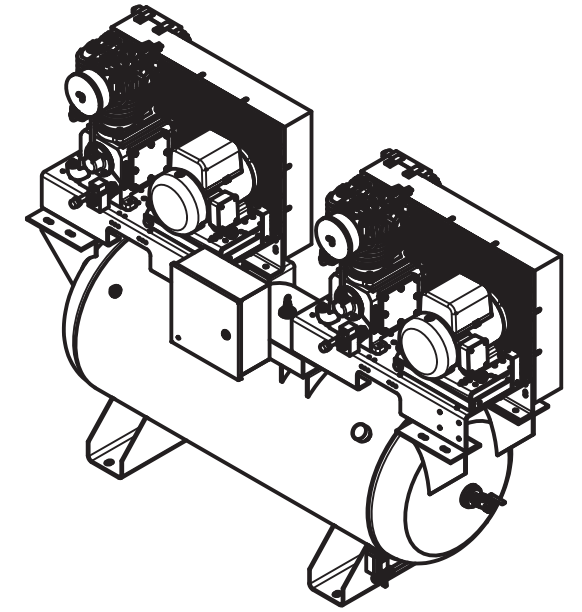

TOP VIEW

FRONT VIEW

SIDE VIEW

PARTS LIST

ITEM	QTY	PART NUMBER	DESCRIPTION
1	1	IAT-T120HE4-DUP	5 HP 3 PHASE DUPLEX
2	2	IAT-B514E	5 HP 1 PHASE ELITE SKID
3	1	IAT-DP-PANEL-BRK	PANEL MOUNTING BRACKET
4	1	IAT-ALTPNL3-15HP-230	ALT CONTROL PANEL 230V

TANK DISCHARGE  
OUTLET SIZE: 3/4"  
**PANEL COMPONENTS  
NOT INDICATED**

PARTS LIST			
ITEM	QTY	PART NUMBER	DESCRIPTION
1	1	IAT-TP32BKWR (CURRENT)	32IN TOP PLATE
2	1	IAT-CA1-B	5-7.5HP PUMP W CENTRIFUGAL UN
3	1	IAT-184-215TMP	184-215T MOTOR PLATE
4	1	IAT-2BK80-1-1/8	2B 7.75 FIXED BORE 1-1/8
5	1	IAT-M-12-AL	BELT GUARD COOLER 48 CFM
6	1	IAT-BG5X20X32-V2	BELT GUARD 5HP ELEC. NEW 2-03
7	2	IAT-B68	BELT
8	2	IAT-PF3/4PLUG	3/4" PLUG

PARTS LIST			
ITEM	QTY	PART NUMBER	DESCRIPTION
9	1	IAT-2501-08-12-O	3/4 MP X 1/2 M JIC 90 DEG R IN
10	2	IAT-2404-08-12-O	3/4MP X 1/2 M JIC STRAIGHT OR
11	1	IAT-CA-3353103	LOW OIL PIPE CONNECTOR
12	1	IAT-3353102-D	LOW OIL MONITOR
13	1	IAT-EM-5-1-170	5HP 1 PHASE 1750 MOTOR
14	1	IAT-BGST-CA-V3	BELT GUARD STRAP FOR CA1
15	1	IAT-4972NM	3/4X3/4 90 CONN FOR 10 SEOPRE

SIDE VIEW

BOTTOM VIEW

PARTS LIST				PARTS LIST			
ITEM	QTY	PART NUMBER	DESCRIPTION	ITEM	QTY	PART NUMBER	DESCRIPTION
1	1	IAT-120DPBKWR	120 DUPLEX GALLON TANK	8	1	IAT-716116	BALL VALVE 3/4
2	2	IAT-CTJ1234	JIC CHECK VALVE	9	1	IAT-BPC-2501-06-04	1/4 P X 3/8 COMP PUSH LOK 90
3	1	IAT-ST25-200	SAFETY VALVE 200 PSI	10	1	IAT-109-4	1/4 BRASS PLUG
4	1	IAT-1X1/4REDUCER	1X1/4 REDUCER	11	1	IAT-PF3/4PLUG	3/4" PLUG
5	1	IAT-PF1/4" STR 90 B	1/4" STREET 90 GALV	12	1	IAT-PSB20	AIR GAUGE BACK MT 1/4
6	2	IAT-109-2	1/8 BRASS PLUG	13	1	IAT-PF1/4X6NIPPLE	1/4" X 6 NIPPLE
7	1	IAT-PF3/4"CL	3/4" CLOSE NIPPLE BL	14	1	IAT-ET2523	TIMED AUTO DRAIN