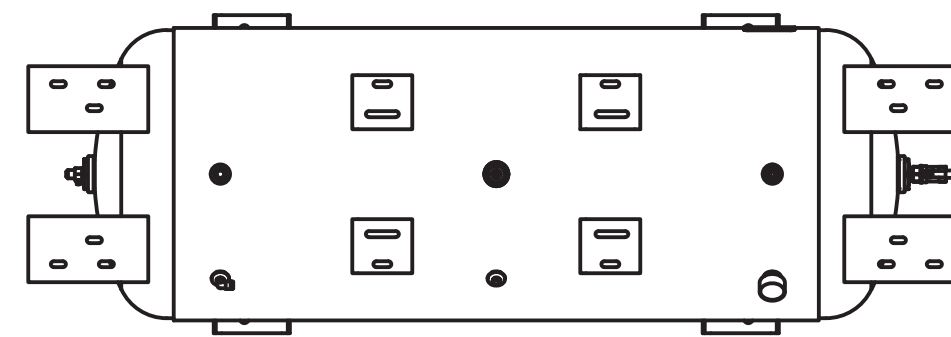

TANK DISCHARGE  
OUTLET SIZE: 3/4"  
**PANEL COMPONENTS  
NOT INDICATED**

PARTS LIST			
ITEM	QTY	PART NUMBER	DESCRIPTION
1	1	IAT-TP32BKWR (CURRENT)	32IN TOP PLATE
2	1	IAT-CA1-B	5-7.5HP PUMP W CENTRIFUGAL UN
3	1	IAT-184-215TMP	184-215T MOTOR PLATE
4	1	IAT-2BK80-1-1/8	2B 7.75 FIXED BORE 1-1/8
5	1	IAT-M-12-AL	BELT GUARD COOLER 48 CFM
6	1	IAT-BG5X20X32-V2	BELT GUARD 5HP ELEC. NEW 2-03
7	2	IAT-B68	BELT
8	2	IAT-PF3/4PLUG	3/4" PLUG

PARTS LIST			
ITEM	QTY	PART NUMBER	DESCRIPTION
9	1	IAT-2501-08-12-O	3/4 MP X 1/2 M JIC 90 DEG R IN
10	2	IAT-2404-08-12-O	3/4MP X 1/2 M JIC STRAIGHT OR
11	1	IAT-CA-3353103	LOW OIL PIPE CONNECTOR
12	1	IAT-3353102-D	LOW OIL MONITOR
13	1	IAT-EM-5-1-170	5HP 1 PHASE 1750 MOTOR
14	1	IAT-BGST-CA-V3	BELT GUARD STRAP FOR CA1
15	1	IAT-4972NM	3/4X3/4 90 CONN FOR 10 SEOPRE

C

C

B

B

A

A

TOP VIEW

FRONT VIEW

SIDE VIEW

BOTTOM VIEW

PARTS LIST				PARTS LIST			
ITEM	QTY	PART NUMBER	DESCRIPTION	ITEM	QTY	PART NUMBER	DESCRIPTION
1	1	IAT-120DPBKWR	120 DUPLEX GALLON TANK	8	1	IAT-716116	BALL VALVE 3/4
2	2	IAT-CTJ1234	JIC CHECK VALVE	9	1	IAT-BPC-2501-06-04	1/4 P X 3/8 COMP PUSH LOK 90
3	1	IAT-ST25-200	SAFETY VALVE 200 PSI	10	1	IAT-109-4	1/4 BRASS PLUG
4	1	IAT-1X1/4REDUCER	1X1/4 REDUCER	11	1	IAT-PF3/4PLUG	3/4" PLUG
5	1	IAT-PF1/4" STR 90 B	1/4" STREET 90 GALV	12	1	IAT-PSB20	AIR GAUGE BACK MT 1/4
6	2	IAT-109-2	1/8 BRASS PLUG	13	1	IAT-PF1/4X6NIPPLE	1/4" X 6 NIPPLE
7	1	IAT-PF3/4"CL	3/4" CLOSE NIPPLE BL	14	1	IAT-ET2523	TIMED AUTO DRAIN