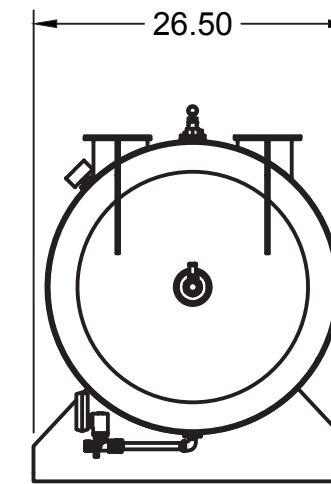

TANK DISCHARGE  
OUTLET SIZE: 3/4"  
**PANEL COMPONENTS  
NOT INDICATED**

PARTS LIST			
ITEM	QTY	PART NUMBER	DESCRIPTION
1	1	IAT-TP32BKWR (CURRENT)	32IN TOP PLATE
2	1	IAT-CA1-B	5-7.5HP PUMP W CENTRIFUGAL UN
3	1	IAT-184-215TMP	184-215T MOTOR PLATE
4	1	IAT-2BK80-1-1/8	2B 7.75 FIXED BORE 1-1/8
5	1	IAT-M-12-AL	BELT GUARD COOLER 48 CFM
6	1	IAT-BG5X20X32-V2	BELT GUARD 5HP ELEC. NEW 2-03
7	2	IAT-B68	BELT
8	2	IAT-PF3/4PLUG	3/4" PLUG

PARTS LIST			
ITEM	QTY	PART NUMBER	DESCRIPTION
9	1	IAT-2501-08-12-O	3/4 MP X 1/2 M JIC 90 DEG R IN
10	2	IAT-2404-08-12-O	3/4MP X 1/2 M JIC STRAIGHT OR
11	1	IAT-CA-3353103	LOW OIL PIPE CONNECTOR
12	1	IAT-3353102-D	LOW OIL MONITOR
13	1	IAT-EM-5-1-170	5HP 1 PHASE 1750 MOTOR
14	1	IAT-BGST-CA-V3	BELT GUARD STRAP FOR CA1
15	1	IAT-4972NM	3/4X3/4 90 CONN FOR 10 SEOPRE

C

C

B

B

A

A

TOP VIEW

FRONT VIEW

SIDE VIEW

BOTTOM VIEW

PARTS LIST				PARTS LIST			
ITEM	QTY	PART NUMBER	DESCRIPTION	ITEM	QTY	PART NUMBER	DESCRIPTION
1	1	IAT-120DPBKWR	120 DUPLEX GALLON TANK	8	1	IAT-716116	BALL VALVE 3/4
2	2	IAT-CTJ1234	JIC CHECK VALVE	9	1	IAT-BPC-2501-06-04	1/4 P X 3/8 COMP PUSH LOK 90
3	1	IAT-ST25-200	SAFETY VALVE 200 PSI	10	1	IAT-109-4	1/4 BRASS PLUG
4	1	IAT-1X1/4REDUCER	1X1/4 REDUCER	11	1	IAT-PF3/4PLUG	3/4" PLUG
5	1	IAT-PF1/4" STR 90 B	1/4" STREET 90 GALV	12	1	IAT-PSB20	AIR GAUGE BACK MT 1/4
6	2	IAT-109-2	1/8 BRASS PLUG	13	1	IAT-PF1/4X6NIPPLE	1/4" X 6 NIPPLE
7	1	IAT-PF3/4"CL	3/4" CLOSE NIPPLE BL	14	1	IAT-ET2523	TIMED AUTO DRAIN