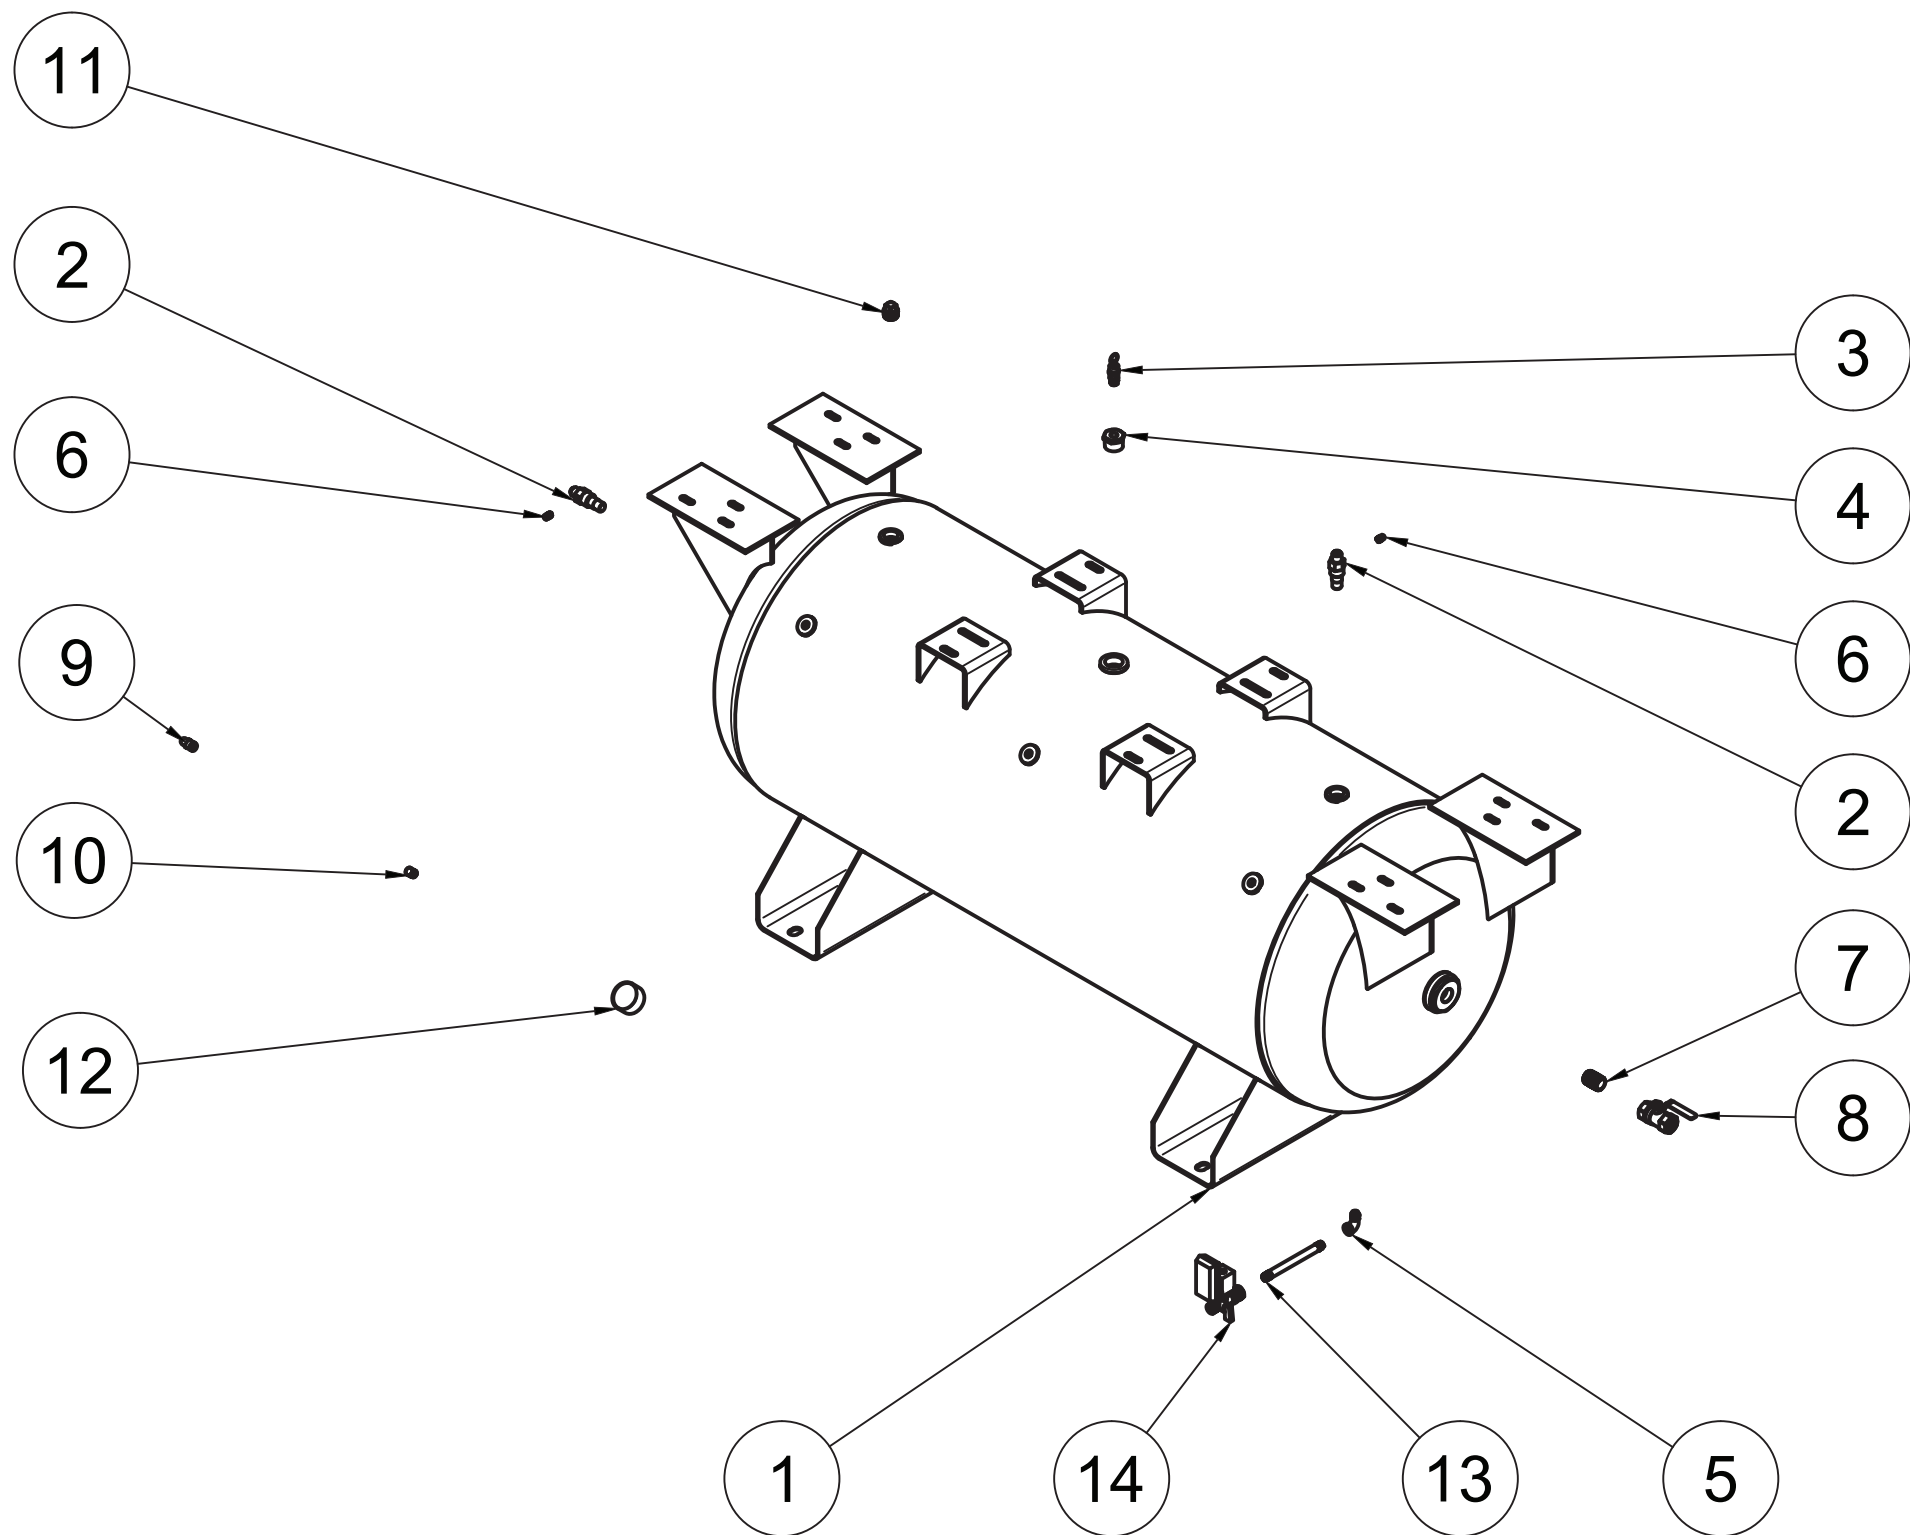

TANK DISCHARGE  
OUTLET SIZE: 3/4"  
**PANEL COMPONENTS  
NOT INDICATED**

PARTS LIST			
ITEM	QTY	PART NUMBER	DESCRIPTION
1	1	IAT-TP32BKWR (CURRENT)	32IN TOP PLATE
2	1	IAT-CA1-B	5-7.5HP PUMP W CENTRIFUGAL UN
3	1	IAT-184-215TMP	184-215T MOTOR PLATE
4	1	IAT-2BK80-1-1/8	2B 7.75 FIXED BORE 1-1/8
5	1	IAT-M-12-AL	BELT GUARD COOLER 48 CFM
6	1	IAT-BG5X20X32-V2	BELT GUARD 5HP ELEC. NEW 2-03
7	2	IAT-B68	BELT
8	2	IAT-PF3/4PLUG	3/4" PLUG

PARTS LIST			
ITEM	QTY	PART NUMBER	DESCRIPTION
9	1	IAT-2501-08-12-O	3/4 MP X 1/2 M JIC 90 DEG R IN
10	2	IAT-2404-08-12-O	3/4MP X 1/2 M JIC STRAIGHT OR
11	1	IAT-CA-3353103	LOW OIL PIPE CONNECTOR
12	1	IAT-3353102-D	LOW OIL MONITOR
13	1	IAT-EM-5-1-170	5HP 1 PHASE 1750 MOTOR
14	1	IAT-BGST-CA-V3	BELT GUARD STRAP FOR CA1
15	1	IAT-4972NM	3/4X3/4 90 CONN FOR 10 SEOPRE

C

C

B

B

A

A

TOP VIEW

FRONT VIEW

SIDE VIEW

BOTTOM VIEW

PARTS LIST				PARTS LIST			
ITEM	QTY	PART NUMBER	DESCRIPTION	ITEM	QTY	PART NUMBER	DESCRIPTION
1	1	IAT-120DPBKWR	120 DUPLEX GALLON TANK	8	1	IAT-716116	BALL VALVE 3/4
2	2	IAT-CTJ1234	JIC CHECK VALVE	9	1	IAT-BPC-2501-06-04	1/4 P X 3/8 COMP PUSH LOK 90
3	1	IAT-ST25-200	SAFETY VALVE 200 PSI	10	1	IAT-109-4	1/4 BRASS PLUG
4	1	IAT-1X1/4REDUCER	1X1/4 REDUCER	11	1	IAT-PF3/4PLUG	3/4" PLUG
5	1	IAT-PF1/4" STR 90 B	1/4" STREET 90 GALV	12	1	IAT-PSB20	AIR GAUGE BACK MT 1/4
6	2	IAT-109-2	1/8 BRASS PLUG	13	1	IAT-PF1/4X6NIPPLE	1/4" X 6 NIPPLE
7	1	IAT-PF3/4"CL	3/4" CLOSE NIPPLE BL	14	1	IAT-ET2523	TIMED AUTO DRAIN