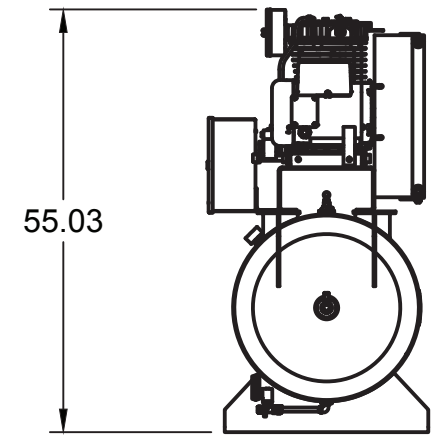

TOP VIEW

FRONT VIEW

SIDE VIEW

PARTS LIST

ITEM	QTY	PART NUMBER	DESCRIPTION
1	1	IAT-T120HE4-DUP	5 HP 3 PHASE DUPLEX
2	2	IAT-B514E	5 HP 1 PHASE ELITE SKID
3	1	IAT-DP-PANEL-BRK	PANEL MOUNTING BRACKET
4	1	IAT-ALTPNL3-15HP-230	ALT CONTROL PANEL 230V

TANK DISCHARGE  
OUTLET SIZE: 3/4"  
**PANEL COMPONENTS  
NOT INDICATED**

PARTS LIST			
ITEM	QTY	PART NUMBER	DESCRIPTION
1	1	IAT-TP32BKWR (CURRENT)	32IN TOP PLATE
2	1	IAT-CA1-B	5-7.5HP PUMP W CENTRIFUGAL UN
3	1	IAT-184-215TMP	184-215T MOTOR PLATE
4	1	IAT-2BK80-1-1/8	2B 7.75 FIXED BORE 1-1/8
5	1	IAT-M-12-AL	BELT GUARD COOLER 48 CFM
6	1	IAT-BG5X20X32-V2	BELT GUARD 5HP ELEC. NEW 2-03
7	2	IAT-B68	BELT
8	2	IAT-PF3/4PLUG	3/4" PLUG

PARTS LIST			
ITEM	QTY	PART NUMBER	DESCRIPTION
9	1	IAT-2501-08-12-O	3/4 MP X 1/2 M JIC 90 DEG R IN
10	2	IAT-2404-08-12-O	3/4MP X 1/2 M JIC STRAIGHT OR
11	1	IAT-CA-3353103	LOW OIL PIPE CONNECTOR
12	1	IAT-3353102-D	LOW OIL MONITOR
13	1	IAT-EM-5-1-170	5HP 1 PHASE 1750 MOTOR
14	1	IAT-BGST-CA-V3	BELT GUARD STRAP FOR CA1
15	1	IAT-4972NM	3/4X3/4 90 CONN FOR 10 SEOPRE

SIDE VIEW

BOTTOM VIEW

PARTS LIST				PARTS LIST			
ITEM	QTY	PART NUMBER	DESCRIPTION	ITEM	QTY	PART NUMBER	DESCRIPTION
1	1	IAT-120DPBKWR	120 DUPLEX GALLON TANK	8	1	IAT-716116	BALL VALVE 3/4
2	2	IAT-CTJ1234	JIC CHECK VALVE	9	1	IAT-BPC-2501-06-04	1/4 P X 3/8 COMP PUSH LOK 90
3	1	IAT-ST25-200	SAFETY VALVE 200 PSI	10	1	IAT-109-4	1/4 BRASS PLUG
4	1	IAT-1X1/4REDUCER	1X1/4 REDUCER	11	1	IAT-PF3/4PLUG	3/4" PLUG
5	1	IAT-PF1/4" STR 90 B	1/4" STREET 90 GALV	12	1	IAT-PSB20	AIR GAUGE BACK MT 1/4
6	2	IAT-109-2	1/8 BRASS PLUG	13	1	IAT-PF1/4X6NIPPLE	1/4" X 6 NIPPLE
7	1	IAT-PF3/4"CL	3/4" CLOSE NIPPLE BL	14	1	IAT-ET2523	TIMED AUTO DRAIN