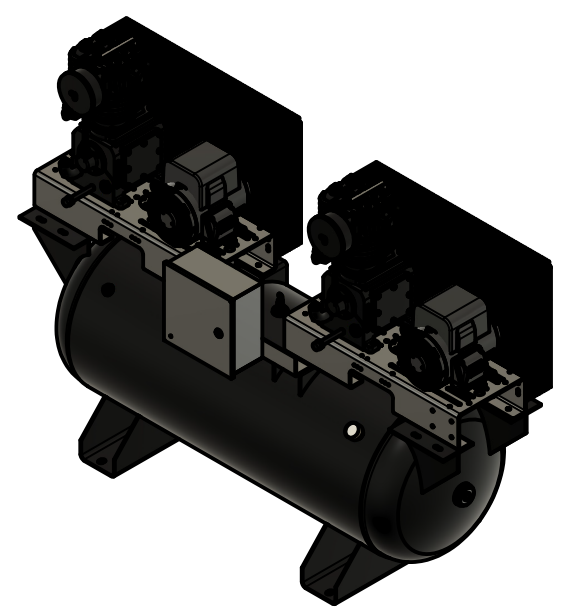

TOP VIEW

FRONT VIEW

SIDE VIEW

PARTS LIST

ITEM	QTY	PART NUMBER	DESCRIPTION
1	1	IAT-T120H4-DUP	120 BASIC DUPLEX TANK ASSY
2	2	IAT-B514	5HP 1 PHASE SKID
3	1	IAT-DP-PANEL-BRK	PANEL MOUNTING BRACKET
4	1	IAT-ALTPNL3-15HP-230	ALT CONTROL PANEL 230V

B

B

TOP VIEW

FRONT VIEW

SIDE VIEW

A

A

PARTS LIST

PARTS LIST

ITEM	QTY	PART NUMBER	DESCRIPTION
1	1	IAT-TP32BKWR (CURRENT)	32IN TOP PLATE
2	1	IAT-CA1-B	5-7.5HP PUMP W CENTRIFUGAL UN
3	1	IAT-EM-5-1-170	5HP 1 PHASE 1750 MOTOR
4	1	IAT-4972NM	3/4X3/4 90 CONN FOR 10 SEOPRE

ITEM	QTY	PART NUMBER	DESCRIPTION
5	1	IAT-BG5X20X32EU	BELT GUARD 5HP ELEC. #2EU
6	1	IAT-1/8X1X12	STRAP BELT GUARD
7	1	IAT-2404-08-12-O	3/4MP X 1/2 M JIC STRAIGHT OR
8	1	IAT-2BK80-1-1/8	2B 7.75 FIXED BORE 1-1/8
9	2	IAT-B68	V BELT