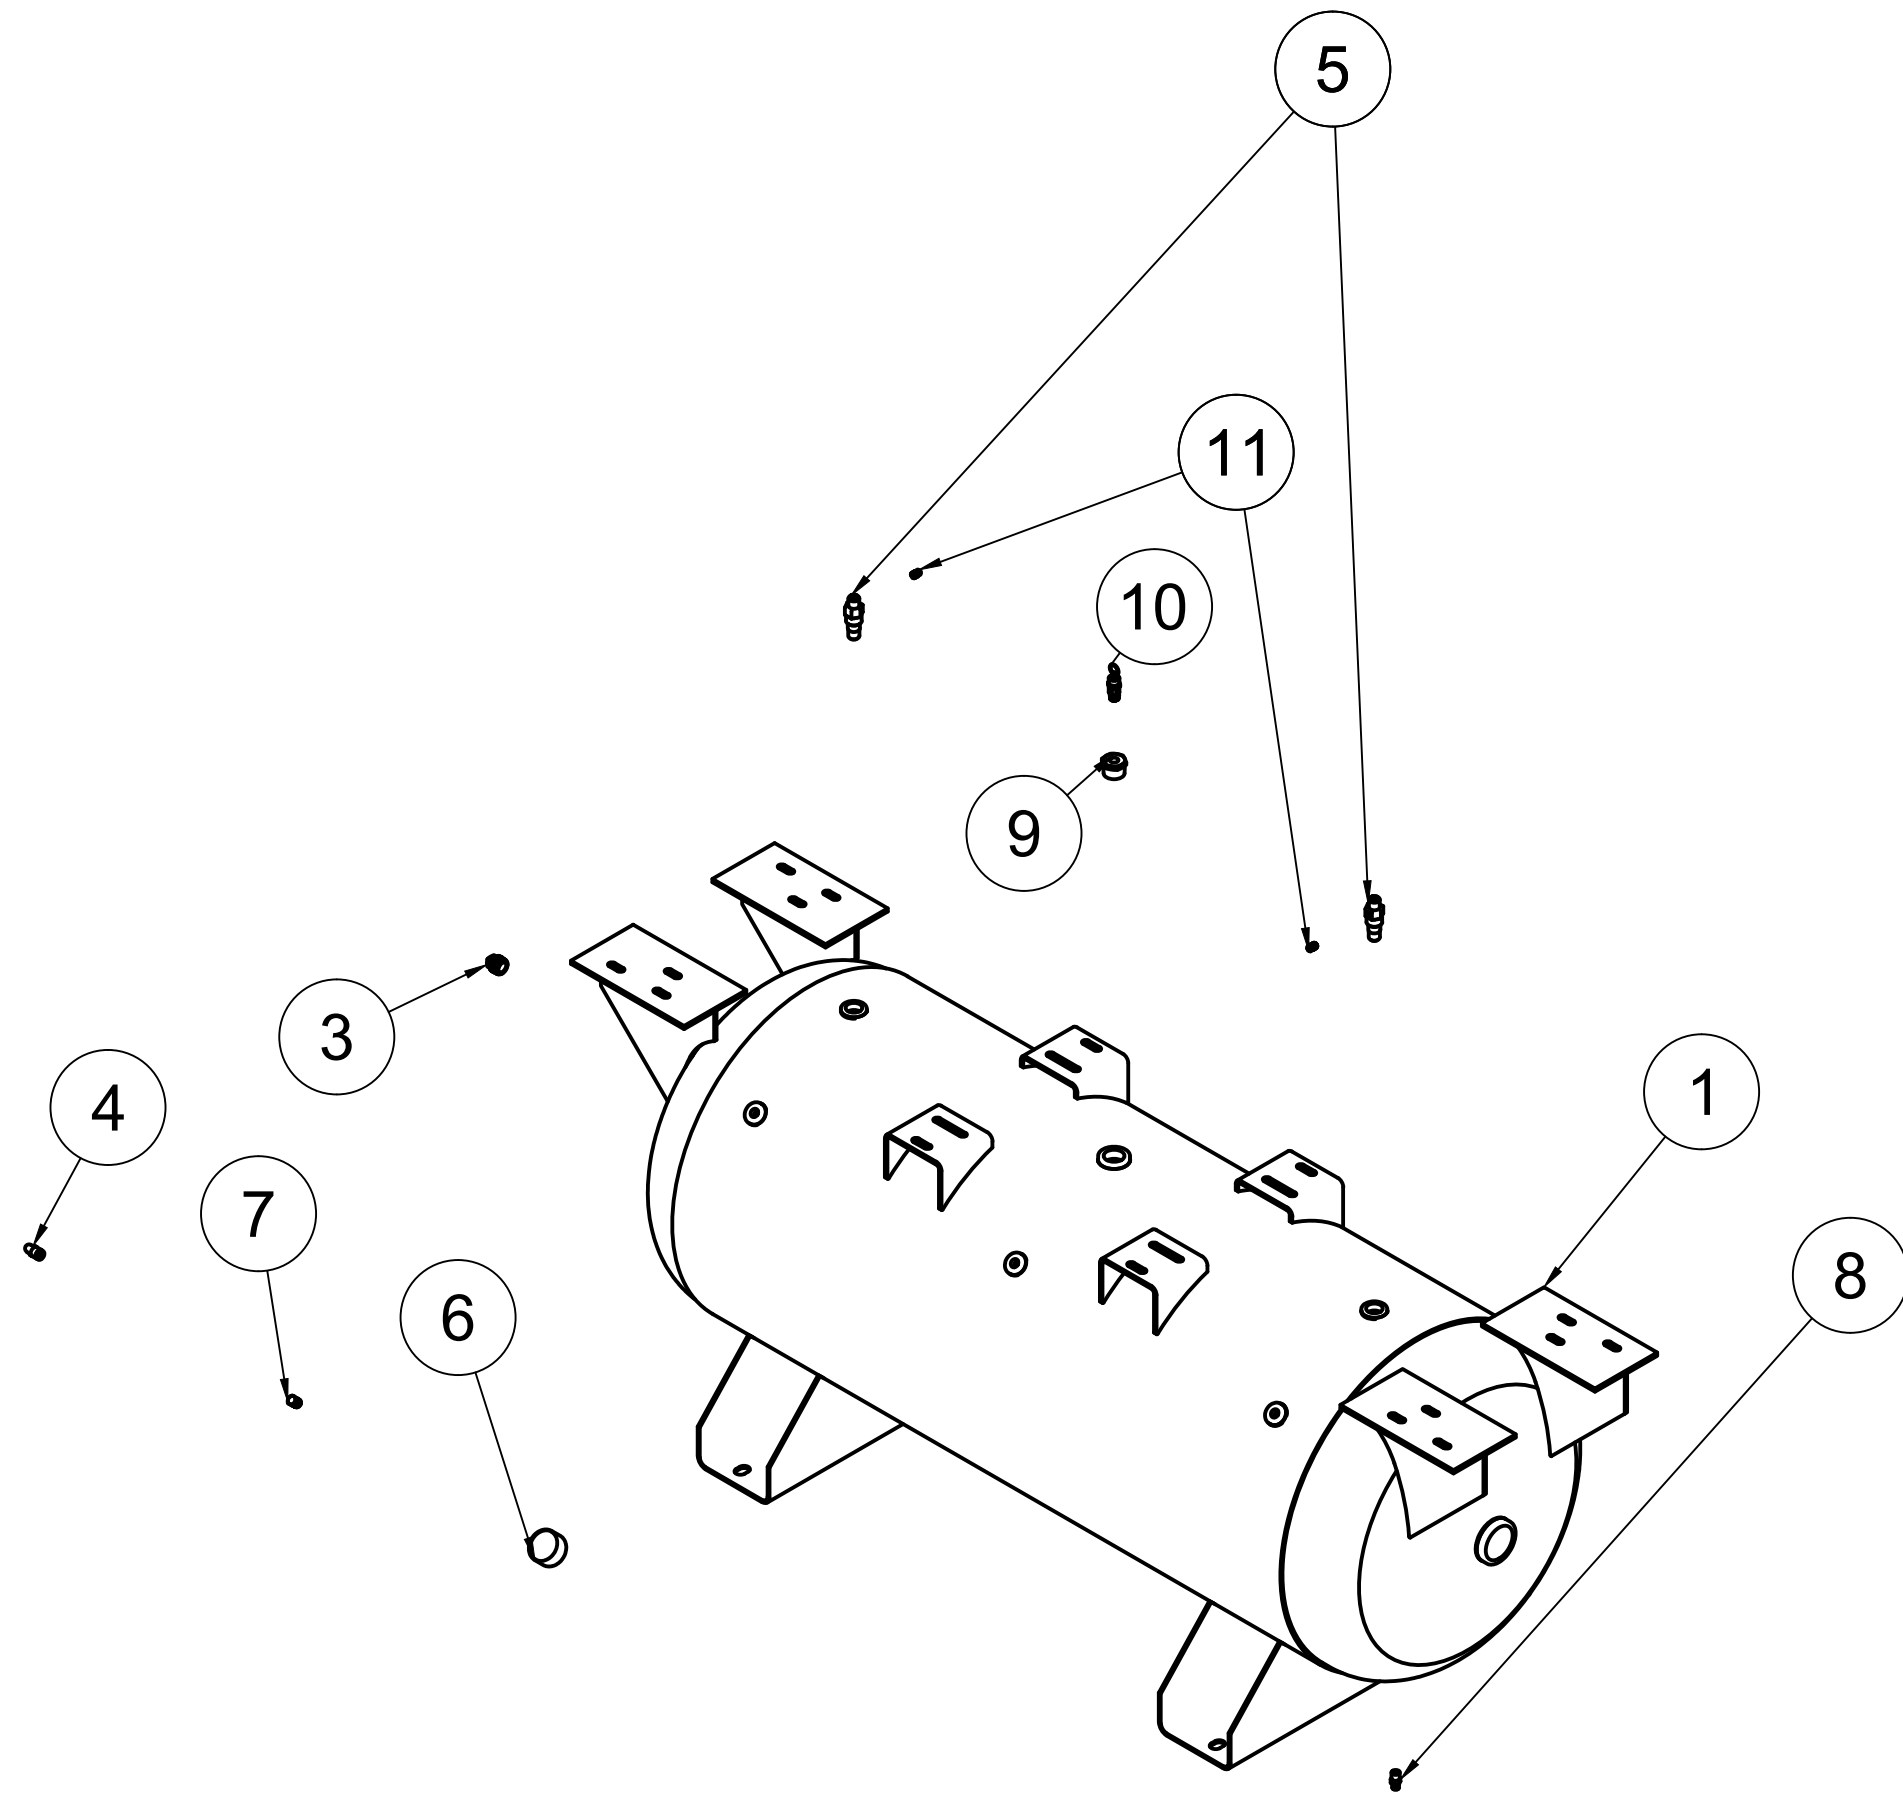

PARTS LIST

ITEM	QTY	PART NUMBER	DESCRIPTION
1	1	IAT-TP32BKWR (CURRENT)	32IN TOP PLATE
2	1	IAT-CA1-B	5-7.5HP PUMP W CENTRIFUGAL UN
3	1	IAT-EM-5-1-170	5HP 1 PHASE 1750 MOTOR
4	1	IAT-4972NM	3/4X3/4 90 CONN FOR 10 SEOPRE

TOP VIEW

FRONT VIEW

SIDE VIEW

BOTTOM VIEW

PARTS LIST

PARTS LIST

ITEM	QTY	PART NUMBER	DESCRIPTION	ITEM	QTY	PART NUMBER	DESCRIPTION
1	1	IAT-120DPBKWR	120 DUPLEX GALLON TANK	7	1	IAT-109-4	1/4 BRASS PLUG
3	1	IAT-PF3/4PLUG	3/4" PLUG	8	1	IAT-BDC604-04	1/4 PIPE DRAIN COCK
4	1	IAT-BPC-2501-06-04	1/4 P X 3/8 COMP PUSH LOK 90	9	1	IAT-1X1/4REDUCER	1X1/4 REDUCER
5	2	IAT-CTJ1234	JIC CHECK VALVE	10	1	IAT-ST25-200	SAFETY VALVE 200 PSI
6	1	IAT-PSB20	AIR GAUGE BACK MT 1/4	11	2	IAT-109-2	1/8 BRASS PLUG