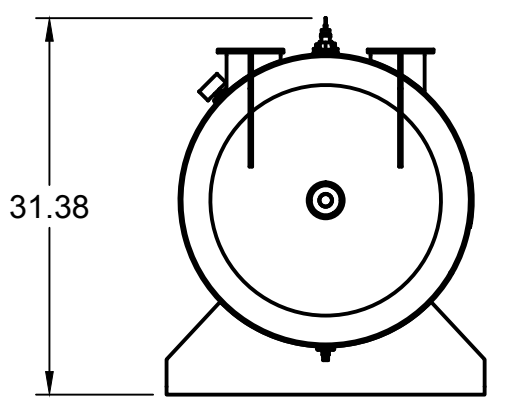

B

B

TOP VIEW

FRONT VIEW

SIDE VIEW

A

A

PARTS LIST

PARTS LIST

ITEM	QTY	PART NUMBER	DESCRIPTION
1	1	IAT-TP32BKWR (CURRENT)	32IN TOP PLATE
2	1	IAT-CA1-B	5-7.5HP PUMP W CENTRIFUGAL UN
3	1	IAT-EM-5-1-170	5HP 1 PHASE 1750 MOTOR
4	1	IAT-4972NM	3/4X3/4 90 CONN FOR 10 SEOPRE

ITEM	QTY	PART NUMBER	DESCRIPTION
5	1	IAT-BG5X20X32EU	BELT GUARD 5HP ELEC. #2EU
6	1	IAT-1/8X1X12	STRAP BELT GUARD
7	1	IAT-2404-08-12-O	3/4MP X 1/2 M JIC STRAIGHT OR
8	1	IAT-2BK80-1-1/8	2B 7.75 FIXED BORE 1-1/8
9	2	IAT-B68	V BELT

TOP VIEW

FRONT VIEW

SIDE VIEW

BOTTOM VIEW

PARTS LIST

PARTS LIST

ITEM	QTY	PART NUMBER	DESCRIPTION	ITEM	QTY	PART NUMBER	DESCRIPTION
1	1	IAT-120DPBKWR	120 DUPLEX GALLON TANK	7	1	IAT-109-4	1/4 BRASS PLUG
3	1	IAT-PF3/4PLUG	3/4" PLUG	8	1	IAT-BDC604-04	1/4 PIPE DRAIN COCK
4	1	IAT-BPC-2501-06-04	1/4 P X 3/8 COMP PUSH LOK 90	9	1	IAT-1X1/4REDUCER	1X1/4 REDUCER
5	2	IAT-CTJ1234	JIC CHECK VALVE	10	1	IAT-ST25-200	SAFETY VALVE 200 PSI
6	1	IAT-PSB20	AIR GAUGE BACK MT 1/4	11	2	IAT-109-2	1/8 BRASS PLUG