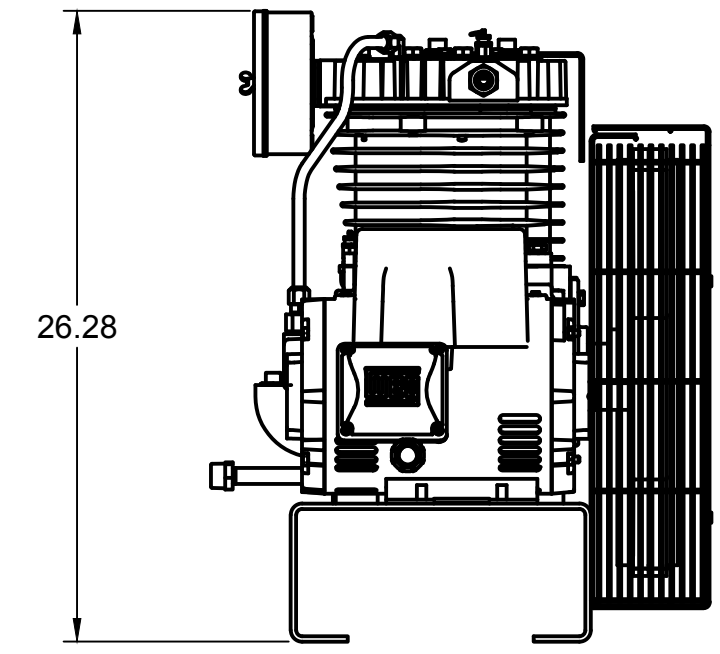

TOP VIEW

FRONT VIEW

SIDE VIEW

PARTS LIST

ITEM	QTY	PART NUMBER	DESCRIPTION
1	1	IAT-T120H4-DUP	120 BASIC DUPLEX TANK ASSY
2	2	IAT-B514	5HP 1 PHASE SKID
3	1	IAT-DP-PANEL-BRK	PANEL MOUNTING BRACKET
4	1	IAT-ALTPNL3-15HP-230	ALT CONTROL PANEL 230V

B

B

TOP VIEW

FRONT VIEW

SIDE VIEW

A

A

PARTS LIST

PARTS LIST

ITEM	QTY	PART NUMBER	DESCRIPTION
1	1	IAT-TP32BKWR (CURRENT)	32IN TOP PLATE
2	1	IAT-CA1-B	5-7.5HP PUMP W CENTRIFUGAL UN
3	1	IAT-EM-5-1-170	5HP 1 PHASE 1750 MOTOR
4	1	IAT-4972NM	3/4X3/4 90 CONN FOR 10 SEOPRE

ITEM	QTY	PART NUMBER	DESCRIPTION
5	1	IAT-BG5X20X32EU	BELT GUARD 5HP ELEC. #2EU
6	1	IAT-1/8X1X12	STRAP BELT GUARD
7	1	IAT-2404-08-12-O	3/4MP X 1/2 M JIC STRAIGHT OR
8	1	IAT-2BK80-1-1/8	2B 7.75 FIXED BORE 1-1/8
9	2	IAT-B68	V BELT