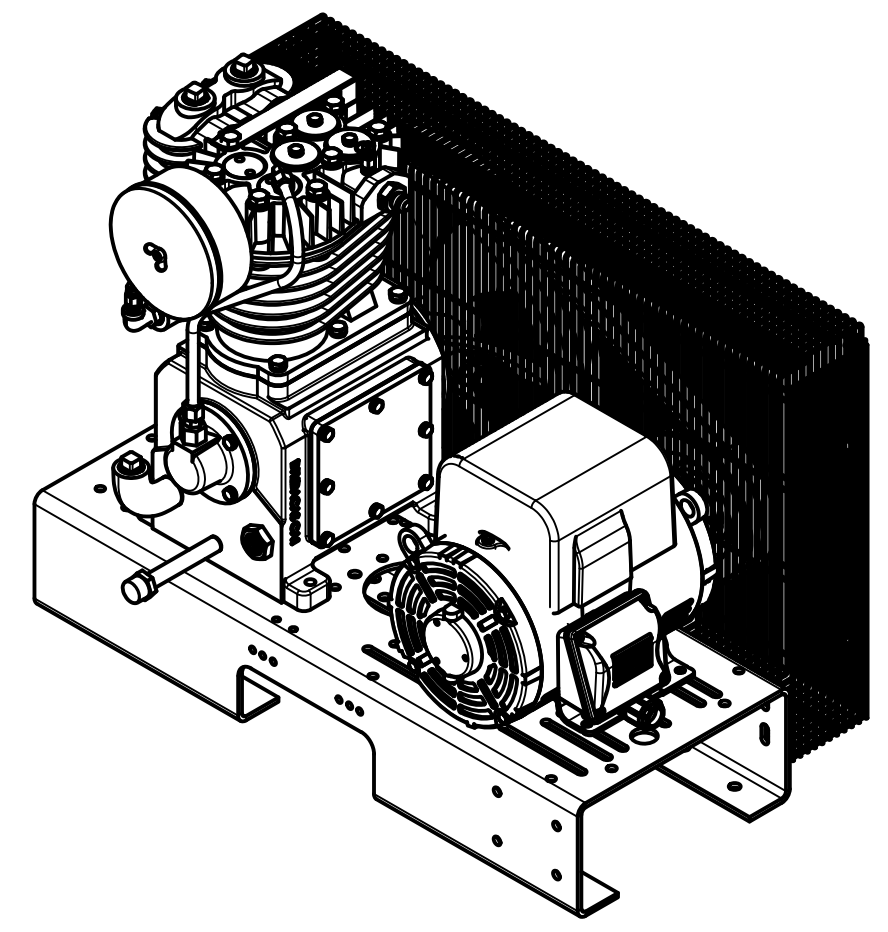

TOP VIEW

FRONT VIEW

SIDE VIEW

PARTS LIST

ITEM	QTY	PART NUMBER	DESCRIPTION
1	1	IAT-T120H4-DUP	120 BASIC DUPLEX TANK ASSY
2	2	IAT-B514	5HP 1 PHASE SKID
3	1	IAT-DP-PANEL-BRK	PANEL MOUNTING BRACKET
4	1	IAT-ALTPNL3-15HP-230	ALT CONTROL PANEL 230V

B

B

TOP VIEW

FRONT VIEW

SIDE VIEW

A

A

PARTS LIST

PARTS LIST

ITEM	QTY	PART NUMBER	DESCRIPTION
1	1	IAT-TP32BKWR (CURRENT)	32IN TOP PLATE
2	1	IAT-CA1-B	5-7.5HP PUMP W CENTRIFUGAL UN
3	1	IAT-EM-5-1-170	5HP 1 PHASE 1750 MOTOR
4	1	IAT-4972NM	3/4X3/4 90 CONN FOR 10 SEOPRE

ITEM	QTY	PART NUMBER	DESCRIPTION
5	1	IAT-BG5X20X32EU	BELT GUARD 5HP ELEC. #2EU
6	1	IAT-1/8X1X12	STRAP BELT GUARD
7	1	IAT-2404-08-12-O	3/4MP X 1/2 M JIC STRAIGHT OR
8	1	IAT-2BK80-1-1/8	2B 7.75 FIXED BORE 1-1/8
9	2	IAT-B68	V BELT