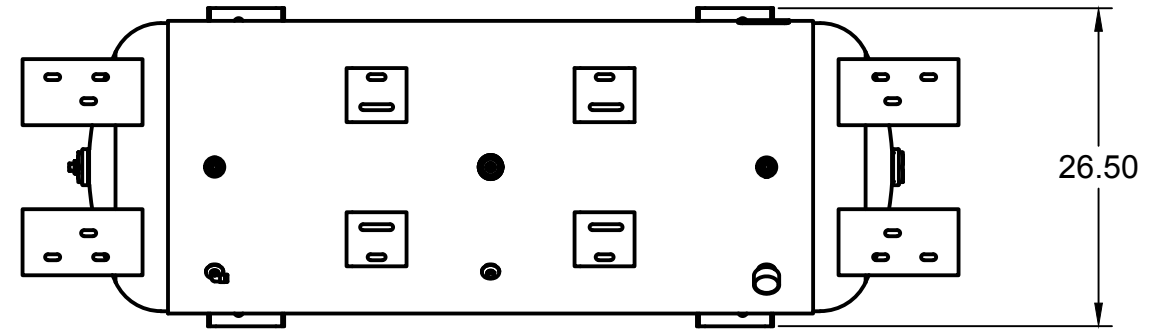

TOP VIEW

FRONT VIEW

SIDE VIEW

BOTTOM VIEW

PARTS LIST

PARTS LIST

ITEM	QTY	PART NUMBER	DESCRIPTION	ITEM	QTY	PART NUMBER	DESCRIPTION
1	1	IAT-120DPBKWR	120 DUPLEX GALLON TANK	7	1	IAT-109-4	1/4 BRASS PLUG
3	1	IAT-PF3/4PLUG	3/4" PLUG	8	1	IAT-BDC604-04	1/4 PIPE DRAIN COCK
4	1	IAT-BPC-2501-06-04	1/4 P X 3/8 COMP PUSH LOK 90	9	1	IAT-1X1/4REDUCER	1X1/4 REDUCER
5	2	IAT-CTJ1234	JIC CHECK VALVE	10	1	IAT-ST25-200	SAFETY VALVE 200 PSI
6	1	IAT-PSB20	AIR GAUGE BACK MT 1/4	11	2	IAT-109-2	1/8 BRASS PLUG