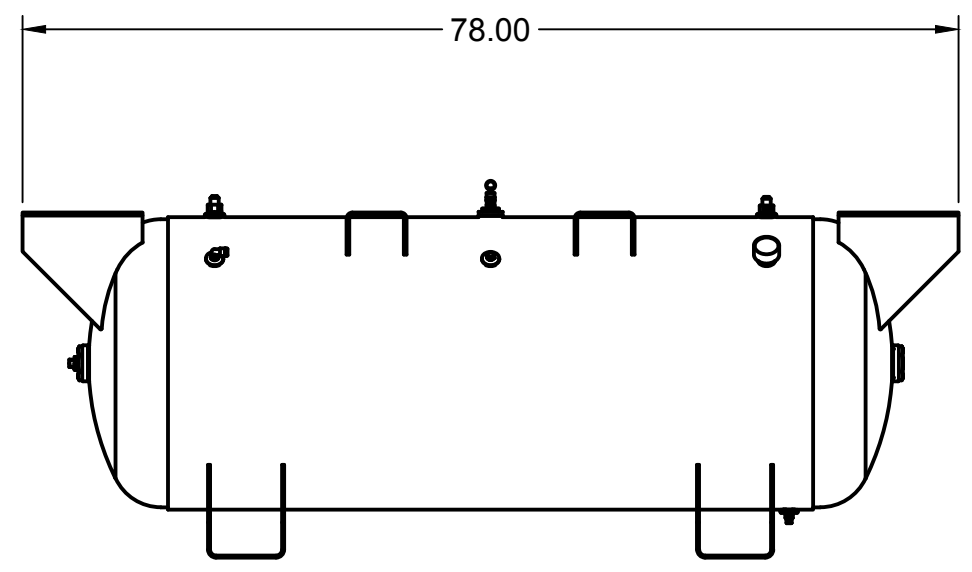

PARTS LIST

ITEM	QTY	PART NUMBER	DESCRIPTION
1	1	IAT-TP32BKWR (CURRENT)	32IN TOP PLATE
2	1	IAT-CA1-B	5-7.5HP PUMP W CENTRIFUGAL UN
3	1	IAT-EM-5-1-170	5HP 1 PHASE 1750 MOTOR
4	1	IAT-4972NM	3/4X3/4 90 CONN FOR 10 SEOPRE

ITEM	QTY	PART NUMBER	DESCRIPTION
5	1	IAT-BG5X20X32EU	BELT GUARD 5HP ELEC. #2EU
6	1	IAT-1/8X1X12	STRAP BELT GUARD
7	1	IAT-2404-08-12-O	3/4MP X 1/2 M JIC STRAIGHT OR
8	1	IAT-2BK80-1-1/8	2B 7.75 FIXED BORE 1-1/8
9	2	IAT-B68	V BELT

TOP VIEW

FRONT VIEW

SIDE VIEW

BOTTOM VIEW

PARTS LIST

PARTS LIST

ITEM	QTY	PART NUMBER	DESCRIPTION	ITEM	QTY	PART NUMBER	DESCRIPTION
1	1	IAT-120DPBKWR	120 DUPLEX GALLON TANK	7	1	IAT-109-4	1/4 BRASS PLUG
3	1	IAT-PF3/4PLUG	3/4" PLUG	8	1	IAT-BDC604-04	1/4 PIPE DRAIN COCK
4	1	IAT-BPC-2501-06-04	1/4 P X 3/8 COMP PUSH LOK 90	9	1	IAT-1X1/4REDUCER	1X1/4 REDUCER
5	2	IAT-CTJ1234	JIC CHECK VALVE	10	1	IAT-ST25-200	SAFETY VALVE 200 PSI
6	1	IAT-PSB20	AIR GAUGE BACK MT 1/4	11	2	IAT-109-2	1/8 BRASS PLUG