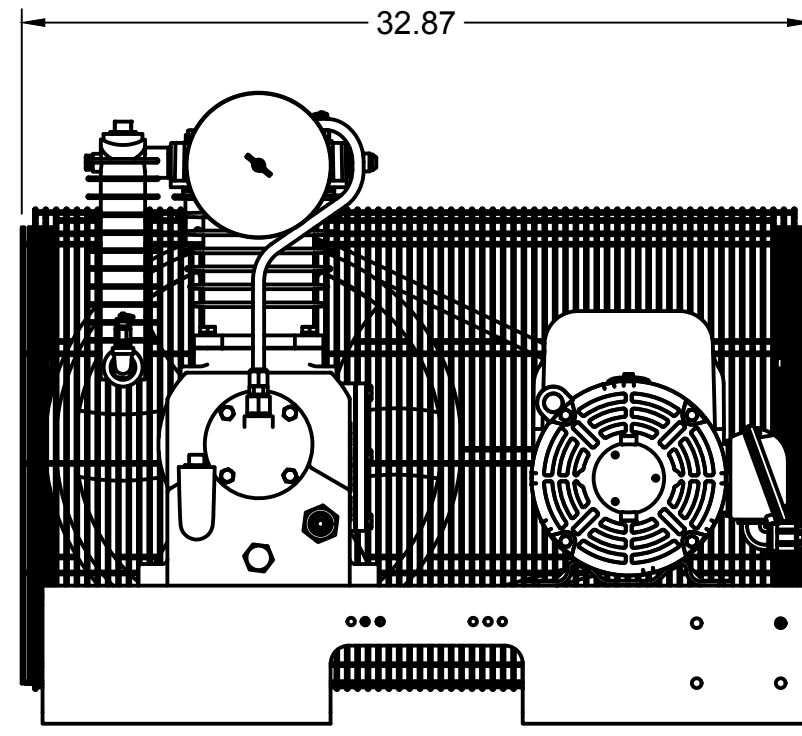

TOP VIEW

FRONT VIEW

SIDE VIEW

PARTS LIST

ITEM	QTY	PART NUMBER	DESCRIPTION
1	1	IAT-T120H4-DUP	120 BASIC DUPLEX TANK ASSY
2	2	IAT-B514	5HP 1 PHASE SKID
3	1	IAT-DP-PANEL-BRK	PANEL MOUNTING BRACKET
4	1	IAT-ALTPNL3-15HP-230	ALT CONTROL PANEL 230V

B

B

TOP VIEW

FRONT VIEW

SIDE VIEW

A

A

PARTS LIST

PARTS LIST

ITEM	QTY	PART NUMBER	DESCRIPTION
1	1	IAT-TP32BKWR (CURRENT)	32IN TOP PLATE
2	1	IAT-CA1-B	5-7.5HP PUMP W CENTRIFUGAL UN
3	1	IAT-EM-5-1-170	5HP 1 PHASE 1750 MOTOR
4	1	IAT-4972NM	3/4X3/4 90 CONN FOR 10 SEOPRE

ITEM	QTY	PART NUMBER	DESCRIPTION
5	1	IAT-BG5X20X32EU	BELT GUARD 5HP ELEC. #2EU
6	1	IAT-1/8X1X12	STRAP BELT GUARD
7	1	IAT-2404-08-12-O	3/4MP X 1/2 M JIC STRAIGHT OR
8	1	IAT-2BK80-1-1/8	2B 7.75 FIXED BORE 1-1/8
9	2	IAT-B68	V BELT