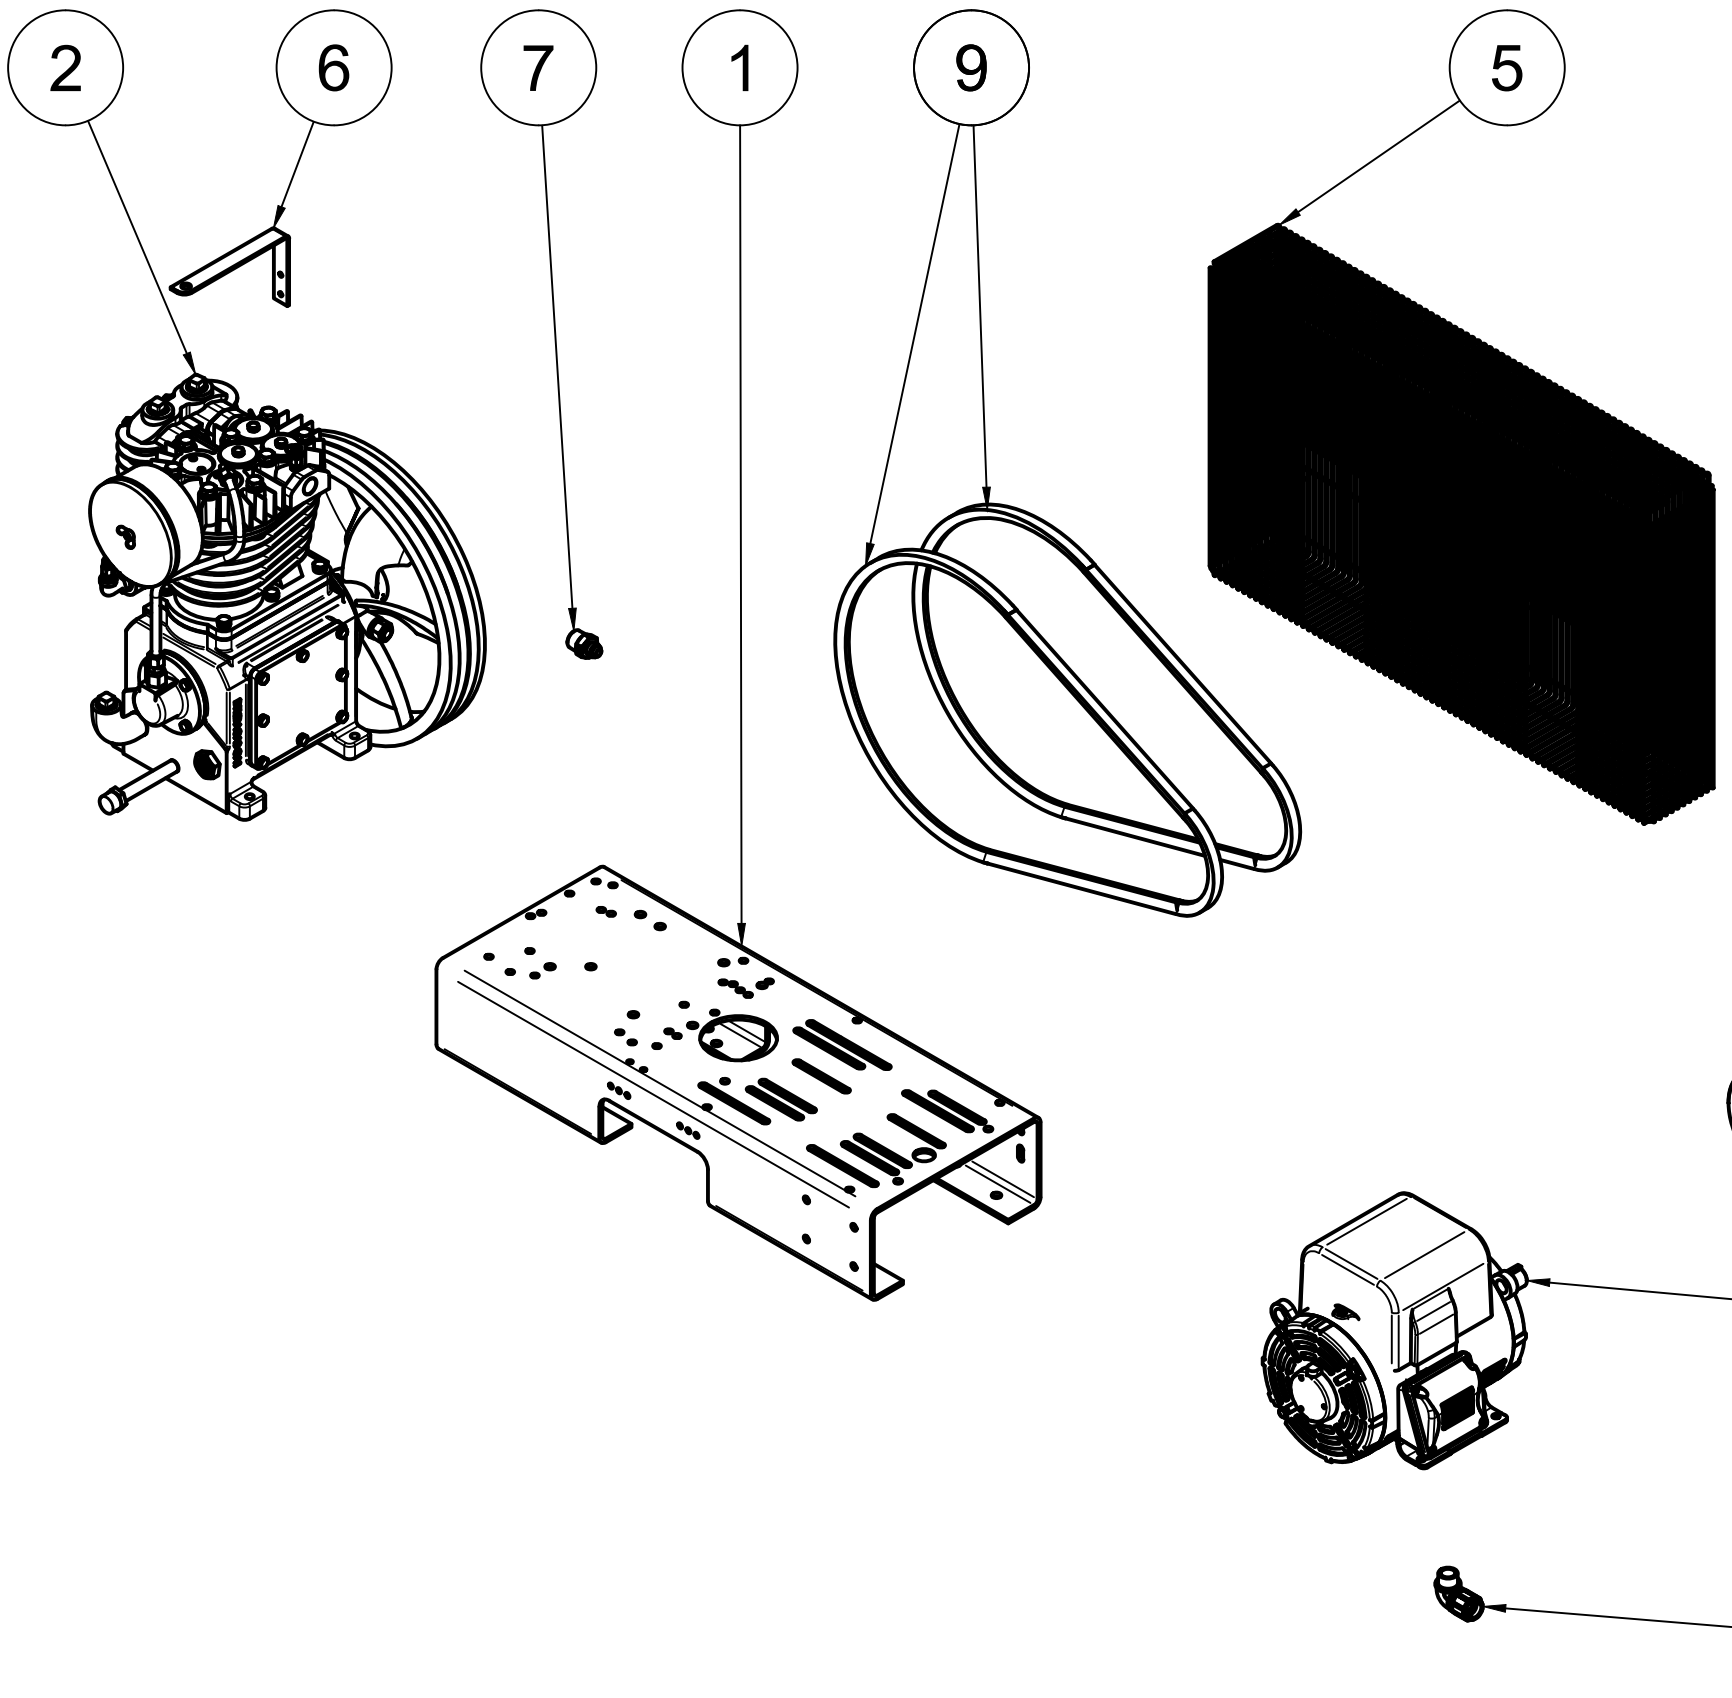

TOP VIEW

FRONT VIEW

SIDE VIEW

PARTS LIST

ITEM	QTY	PART NUMBER	DESCRIPTION
1	1	IAT-T120H4-DUP	120 BASIC DUPLEX TANK ASSY
2	2	IAT-B514	5HP 1 PHASE SKID
3	1	IAT-DP-PANEL-BRK	PANEL MOUNTING BRACKET
4	1	IAT-ALTPNL3-15HP-230	ALT CONTROL PANEL 230V

B

B

TOP VIEW

FRONT VIEW

SIDE VIEW

A

A

PARTS LIST

PARTS LIST

ITEM	QTY	PART NUMBER	DESCRIPTION
1	1	IAT-TP32BKWR (CURRENT)	32IN TOP PLATE
2	1	IAT-CA1-B	5-7.5HP PUMP W CENTRIFUGAL UN
3	1	IAT-EM-5-1-170	5HP 1 PHASE 1750 MOTOR
4	1	IAT-4972NM	3/4X3/4 90 CONN FOR 10 SEOPRE

ITEM	QTY	PART NUMBER	DESCRIPTION
5	1	IAT-BG5X20X32EU	BELT GUARD 5HP ELEC. #2EU
6	1	IAT-1/8X1X12	STRAP BELT GUARD
7	1	IAT-2404-08-12-O	3/4MP X 1/2 M JIC STRAIGHT OR
8	1	IAT-2BK80-1-1/8	2B 7.75 FIXED BORE 1-1/8
9	2	IAT-B68	V BELT