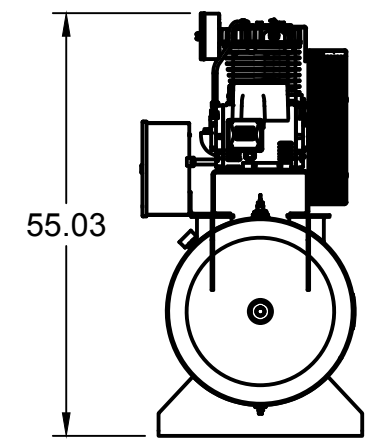

TOP VIEW

FRONT VIEW

SIDE VIEW

PARTS LIST

ITEM	QTY	PART NUMBER	DESCRIPTION
1	1	IAT-T120H4-DUP	120 BASIC DUPLEX TANK ASSY
2	2	IAT-B514	5HP 1 PHASE SKID
3	1	IAT-DP-PANEL-BRK	PANEL MOUNTING BRACKET
4	1	IAT-ALTPNL3-15HP-230	ALT CONTROL PANEL 230V

B

B

TOP VIEW

FRONT VIEW

SIDE VIEW

A

A

PARTS LIST

PARTS LIST

ITEM	QTY	PART NUMBER	DESCRIPTION
1	1	IAT-TP32BKWR (CURRENT)	32IN TOP PLATE
2	1	IAT-CA1-B	5-7.5HP PUMP W CENTRIFUGAL UN
3	1	IAT-EM-5-1-170	5HP 1 PHASE 1750 MOTOR
4	1	IAT-4972NM	3/4X3/4 90 CONN FOR 10 SEOPRE

ITEM	QTY	PART NUMBER	DESCRIPTION
5	1	IAT-BG5X20X32EU	BELT GUARD 5HP ELEC. #2EU
6	1	IAT-1/8X1X12	STRAP BELT GUARD
7	1	IAT-2404-08-12-O	3/4MP X 1/2 M JIC STRAIGHT OR
8	1	IAT-2BK80-1-1/8	2B 7.75 FIXED BORE 1-1/8
9	2	IAT-B68	V BELT