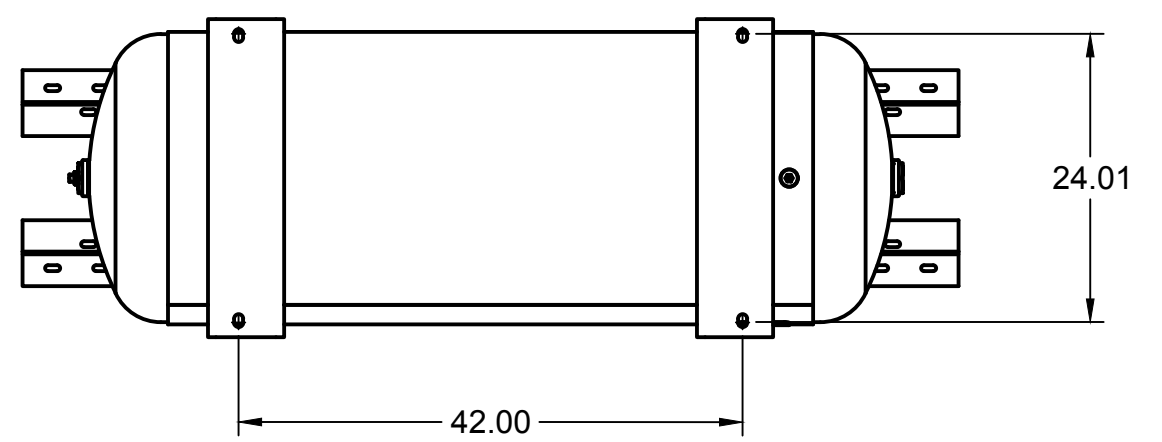

PARTS LIST

ITEM	QTY	PART NUMBER	DESCRIPTION
1	1	IAT-TP32BKWR (CURRENT)	32IN TOP PLATE
2	1	IAT-CA1-B	5-7.5HP PUMP W CENTRIFUGAL UN
3	1	IAT-EM-5-1-170	5HP 1 PHASE 1750 MOTOR
4	1	IAT-4972NM	3/4X3/4 90 CONN FOR 10 SEOPRE

ITEM	QTY	PART NUMBER	DESCRIPTION
5	1	IAT-BG5X20X32EU	BELT GUARD 5HP ELEC. #2EU
6	1	IAT-1/8X1X12	STRAP BELT GUARD
7	1	IAT-2404-08-12-O	3/4MP X 1/2 M JIC STRAIGHT OR
8	1	IAT-2BK80-1-1/8	2B 7.75 FIXED BORE 1-1/8
9	2	IAT-B68	V BELT

TOP VIEW

FRONT VIEW

SIDE VIEW

BOTTOM VIEW

PARTS LIST

PARTS LIST

ITEM	QTY	PART NUMBER	DESCRIPTION	ITEM	QTY	PART NUMBER	DESCRIPTION
1	1	IAT-120DPBKWR	120 DUPLEX GALLON TANK	7	1	IAT-109-4	1/4 BRASS PLUG
3	1	IAT-PF3/4PLUG	3/4" PLUG	8	1	IAT-BDC604-04	1/4 PIPE DRAIN COCK
4	1	IAT-BPC-2501-06-04	1/4 P X 3/8 COMP PUSH LOK 90	9	1	IAT-1X1/4REDUCER	1X1/4 REDUCER
5	2	IAT-CTJ1234	JIC CHECK VALVE	10	1	IAT-ST25-200	SAFETY VALVE 200 PSI
6	1	IAT-PSB20	AIR GAUGE BACK MT 1/4	11	2	IAT-109-2	1/8 BRASS PLUG