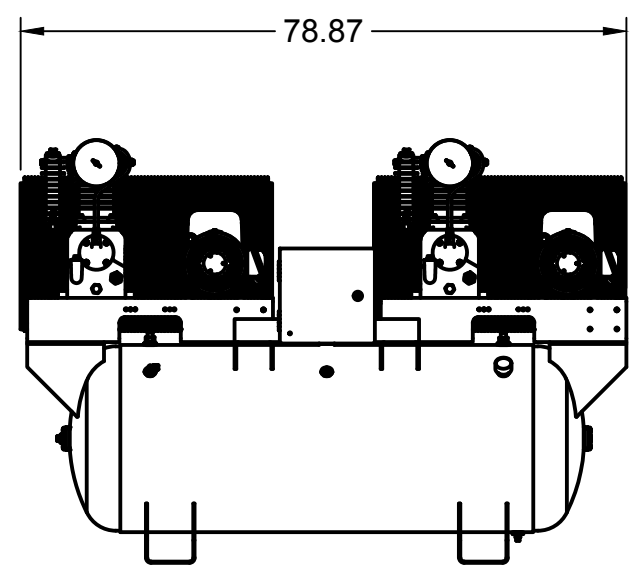

TOP VIEW

FRONT VIEW

SIDE VIEW

PARTS LIST

ITEM	QTY	PART NUMBER	DESCRIPTION
1	1	IAT-T120H4-DUP	120 BASIC DUPLEX TANK ASSY
2	2	IAT-B514	5HP 1 PHASE SKID
3	1	IAT-DP-PANEL-BRK	PANEL MOUNTING BRACKET
4	1	IAT-ALTPNL3-15HP-230	ALT CONTROL PANEL 230V

B

B

TOP VIEW

FRONT VIEW

SIDE VIEW

A

A

PARTS LIST

PARTS LIST

ITEM	QTY	PART NUMBER	DESCRIPTION
1	1	IAT-TP32BKWR (CURRENT)	32IN TOP PLATE
2	1	IAT-CA1-B	5-7.5HP PUMP W CENTRIFUGAL UN
3	1	IAT-EM-5-1-170	5HP 1 PHASE 1750 MOTOR
4	1	IAT-4972NM	3/4X3/4 90 CONN FOR 10 SEOPRE

ITEM	QTY	PART NUMBER	DESCRIPTION
5	1	IAT-BG5X20X32EU	BELT GUARD 5HP ELEC. #2EU
6	1	IAT-1/8X1X12	STRAP BELT GUARD
7	1	IAT-2404-08-12-O	3/4MP X 1/2 M JIC STRAIGHT OR
8	1	IAT-2BK80-1-1/8	2B 7.75 FIXED BORE 1-1/8
9	2	IAT-B68	V BELT