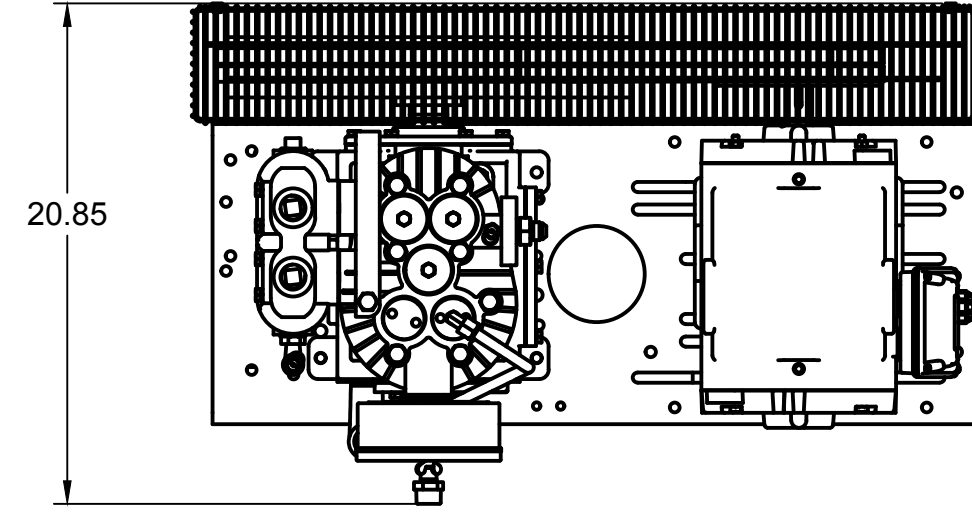

TOP VIEW

FRONT VIEW

SIDE VIEW

PARTS LIST

ITEM	QTY	PART NUMBER	DESCRIPTION
1	1	IAT-T120H4-DUP	120 BASIC DUPLEX TANK ASSY
2	2	IAT-B514	5HP 1 PHASE SKID
3	1	IAT-DP-PANEL-BRK	PANEL MOUNTING BRACKET
4	1	IAT-ALTPNL3-15HP-230	ALT CONTROL PANEL 230V

B

B

TOP VIEW

FRONT VIEW

SIDE VIEW

A

A

PARTS LIST

PARTS LIST

ITEM	QTY	PART NUMBER	DESCRIPTION
1	1	IAT-TP32BKWR (CURRENT)	32IN TOP PLATE
2	1	IAT-CA1-B	5-7.5HP PUMP W CENTRIFUGAL UN
3	1	IAT-EM-5-1-170	5HP 1 PHASE 1750 MOTOR
4	1	IAT-4972NM	3/4X3/4 90 CONN FOR 10 SEOPRE

ITEM	QTY	PART NUMBER	DESCRIPTION
5	1	IAT-BG5X20X32EU	BELT GUARD 5HP ELEC. #2EU
6	1	IAT-1/8X1X12	STRAP BELT GUARD
7	1	IAT-2404-08-12-O	3/4MP X 1/2 M JIC STRAIGHT OR
8	1	IAT-2BK80-1-1/8	2B 7.75 FIXED BORE 1-1/8
9	2	IAT-B68	V BELT