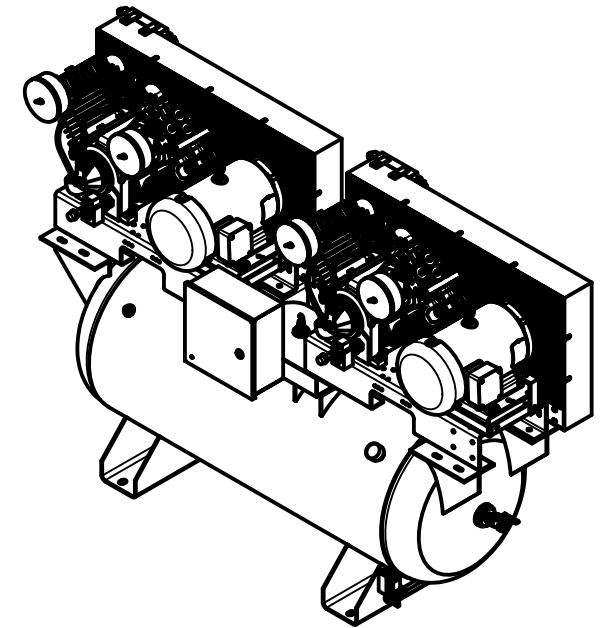

TOP VIEW

FRONT VIEW

SIDE VIEW

PARTS LIST

ITEM	QTY	PART NUMBER	DESCRIPTION
1	2	IAT-B103E	10HP 3 PHASE ELITE HORIZ SKID
2	1	IAT-DP-PANEL-BRK	PANEL MOUNTING BRACKET
3	1	IAT-ALTPNL3-15HP-230	ALT CONTROL PANEL 230V
4	1	IAT-T120HE6-DUP	120 DUPLEXTANK ASSEMBLY ELIT

TANK DISCHARGE  
OUTLET SIZE: 3/4"

PARTS LIST				PARTS LIST			
ITEM	QTY	PART NUMBER	DESCRIPTION	ITEM	QTY	PART NUMBER	DESCRIPTION
1	1	IAT-184-215TMP	184-215T MOTOR PLATE	9	1	IAT-4972NM	3/4X3/4 90 CONN FOR 10 SEOPRE
2	1	IAT-EM-10-3-17T	10HP TEFC 3 PHASE 1750 RPM	10	2	IAT-1/8X1X12	STRAP BELT GUARD
3	1	IAT-CA2	10HP BARE PUMP	11	1	IAT-CA-3353103	LOW OIL PIPE CONNECTOR
4	1	IAT-BG40X20X5-V2	#3-03 BELT GUARD 10HP ELE NEW	12	1	IAT-3353102-D	LOW OIL MONITOR
5	1	IAT-M-12-AL	BELT GUARD COOLER 48 CFM	13	1	IAT-TP32BKWR (CURRENT)	32IN TOP PLATE
6	1	IAT-2404-08-12-O	3/4MP X 1/2 M JIC STRAIGHT OR	14	1	IAT-2BK90-1-3/8	2B 8.75 FIXED BORE 1-3/8
7	2	IAT-2501-08-12-O	3/4 MP X 1/2 M JIC 90 DEG R IN	15	2	IAT-B80	80" BELTS
8	2	IAT-PF3/4PLUG	3/4" PLUG				

B

B

A

A

PARTS LIST				PARTS LIST			
ITEM	QTY	PART NUMBER	DESCRIPTION	ITEM	QTY	PART NUMBER	DESCRIPTION
1	1	IAT-120DPBKWR	120 DUPLEX GALLON TANK	9	1	IAT-BPC-2501-06-04	1/4 P X 3/8 COMP PUSH LOK 90
3	1	IAT-PF3/4"CL	3/4" CLOSE NIPPLE BL	10	1	IAT-ST25-200	SAFETY VALVE 200 PSI
4	1	IAT-716116	BALL VALVE 3/4	11	1	IAT-PF1/4X6NIPPLE	1/4" X 6 NIPPLE
5	2	IAT-CTJ1234	JIC CHECK VALVE	12	1	IAT-ET2523	TIMED AUTO DRAIN
6	1	IAT-PF3/4PLUG	3/4" PLUG	13	2	IAT-109-2	1/8 BRASS PLUG
7	1	IAT-109-4	1/4 BRASS PLUG	14	1	IAT-PF1/4" STR 90 B	1/4" STREET 90 GALV
8	1	IAT-PSB20	AIR GAUGE BACK MT 1/4	15	1	IAT-1X1/4REDUCER	1X1/4 REDUCER