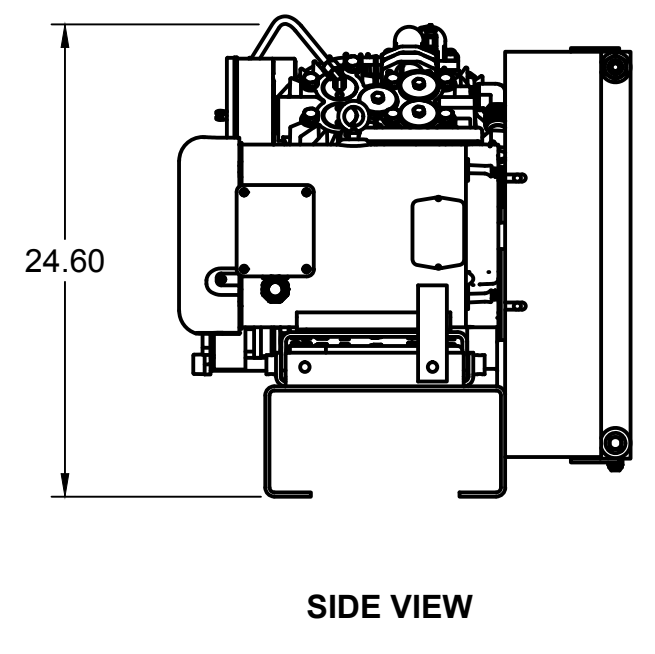

TOP VIEW

FRONT VIEW

SIDE VIEW

PARTS LIST

ITEM	QTY	PART NUMBER	DESCRIPTION
1	2	IAT-B103E	10HP 3 PHASE ELITE HORIZ SKID
2	1	IAT-DP-PANEL-BRK	PANEL MOUNTING BRACKET
3	1	IAT-ALTPNL3-15HP-230	ALT CONTROL PANEL 230V
4	1	IAT-T120HE6-DUP	120 DUPLEXTANK ASSEMBLY ELIT

TANK DISCHARGE  
OUTLET SIZE: 3/4"

PARTS LIST				PARTS LIST			
ITEM	QTY	PART NUMBER	DESCRIPTION	ITEM	QTY	PART NUMBER	DESCRIPTION
1	1	IAT-184-215TMP	184-215T MOTOR PLATE	9	1	IAT-4972NM	3/4X3/4 90 CONN FOR 10 SEOPRE
2	1	IAT-EM-10-3-17T	10HP TEFC 3 PHASE 1750 RPM	10	2	IAT-1/8X1X12	STRAP BELT GUARD
3	1	IAT-CA2	10HP BARE PUMP	11	1	IAT-CA-3353103	LOW OIL PIPE CONNECTOR
4	1	IAT-BG40X20X5-V2	#3-03 BELT GUARD 10HP ELE NEW	12	1	IAT-3353102-D	LOW OIL MONITOR
5	1	IAT-M-12-AL	BELT GUARD COOLER 48 CFM	13	1	IAT-TP32BKWR (CURRENT)	32IN TOP PLATE
6	1	IAT-2404-08-12-O	3/4MP X 1/2 M JIC STRAIGHT OR	14	1	IAT-2BK90-1-3/8	2B 8.75 FIXED BORE 1-3/8
7	2	IAT-2501-08-12-O	3/4 MP X 1/2 M JIC 90 DEG R IN	15	2	IAT-B80	80" BELTS
8	2	IAT-PF3/4PLUG	3/4" PLUG				

B

B

A

A

PARTS LIST				PARTS LIST			
ITEM	QTY	PART NUMBER	DESCRIPTION	ITEM	QTY	PART NUMBER	DESCRIPTION
1	1	IAT-120DPBKWR	120 DUPLEX GALLON TANK	9	1	IAT-BPC-2501-06-04	1/4 P X 3/8 COMP PUSH LOK 90
3	1	IAT-PF3/4"CL	3/4" CLOSE NIPPLE BL	10	1	IAT-ST25-200	SAFETY VALVE 200 PSI
4	1	IAT-716116	BALL VALVE 3/4	11	1	IAT-PF1/4X6NIPPLE	1/4" X 6 NIPPLE
5	2	IAT-CTJ1234	JIC CHECK VALVE	12	1	IAT-ET2523	TIMED AUTO DRAIN
6	1	IAT-PF3/4PLUG	3/4" PLUG	13	2	IAT-109-2	1/8 BRASS PLUG
7	1	IAT-109-4	1/4 BRASS PLUG	14	1	IAT-PF1/4" STR 90 B	1/4" STREET 90 GALV
8	1	IAT-PSB20	AIR GAUGE BACK MT 1/4	15	1	IAT-1X1/4REDUCER	1X1/4 REDUCER