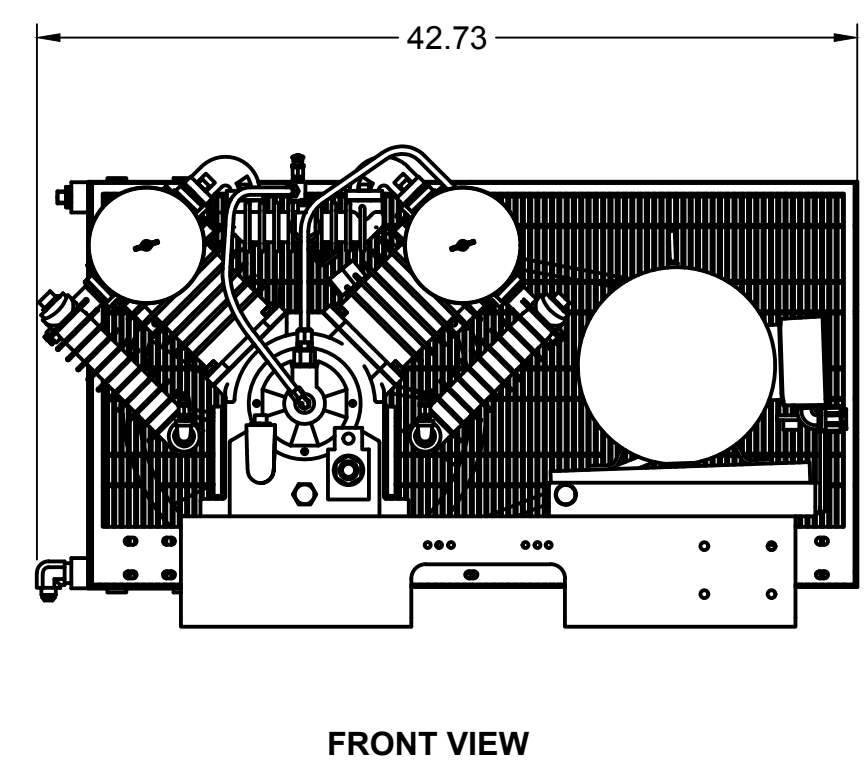

TOP VIEW

FRONT VIEW

SIDE VIEW

PARTS LIST

ITEM	QTY	PART NUMBER	DESCRIPTION
1	2	IAT-B103E	10HP 3 PHASE ELITE HORIZ SKID
2	1	IAT-DP-PANEL-BRK	PANEL MOUNTING BRACKET
3	1	IAT-ALTPNL3-15HP-230	ALT CONTROL PANEL 230V
4	1	IAT-T120HE6-DUP	120 DUPLEXTANK ASSEMBLY ELIT

TANK DISCHARGE  
OUTLET SIZE: 3/4"

PARTS LIST				PARTS LIST			
ITEM	QTY	PART NUMBER	DESCRIPTION	ITEM	QTY	PART NUMBER	DESCRIPTION
1	1	IAT-184-215TMP	184-215T MOTOR PLATE	9	1	IAT-4972NM	3/4X3/4 90 CONN FOR 10 SEOPRE
2	1	IAT-EM-10-3-17T	10HP TEFC 3 PHASE 1750 RPM	10	2	IAT-1/8X1X12	STRAP BELT GUARD
3	1	IAT-CA2	10HP BARE PUMP	11	1	IAT-CA-3353103	LOW OIL PIPE CONNECTOR
4	1	IAT-BG40X20X5-V2	#3-03 BELT GUARD 10HP ELE NEW	12	1	IAT-3353102-D	LOW OIL MONITOR
5	1	IAT-M-12-AL	BELT GUARD COOLER 48 CFM	13	1	IAT-TP32BKWR (CURRENT)	32IN TOP PLATE
6	1	IAT-2404-08-12-O	3/4MP X 1/2 M JIC STRAIGHT OR	14	1	IAT-2BK90-1-3/8	2B 8.75 FIXED BORE 1-3/8
7	2	IAT-2501-08-12-O	3/4 MP X 1/2 M JIC 90 DEG R IN	15	2	IAT-B80	80" BELTS
8	2	IAT-PF3/4PLUG	3/4" PLUG				

B

B

A

A

PARTS LIST				PARTS LIST			
ITEM	QTY	PART NUMBER	DESCRIPTION	ITEM	QTY	PART NUMBER	DESCRIPTION
1	1	IAT-120DPBKWR	120 DUPLEX GALLON TANK	9	1	IAT-BPC-2501-06-04	1/4 P X 3/8 COMP PUSH LOK 90
3	1	IAT-PF3/4"CL	3/4" CLOSE NIPPLE BL	10	1	IAT-ST25-200	SAFETY VALVE 200 PSI
4	1	IAT-716116	BALL VALVE 3/4	11	1	IAT-PF1/4X6NIPPLE	1/4" X 6 NIPPLE
5	2	IAT-CTJ1234	JIC CHECK VALVE	12	1	IAT-ET2523	TIMED AUTO DRAIN
6	1	IAT-PF3/4PLUG	3/4" PLUG	13	2	IAT-109-2	1/8 BRASS PLUG
7	1	IAT-109-4	1/4 BRASS PLUG	14	1	IAT-PF1/4" STR 90 B	1/4" STREET 90 GALV
8	1	IAT-PSB20	AIR GAUGE BACK MT 1/4	15	1	IAT-1X1/4REDUCER	1X1/4 REDUCER