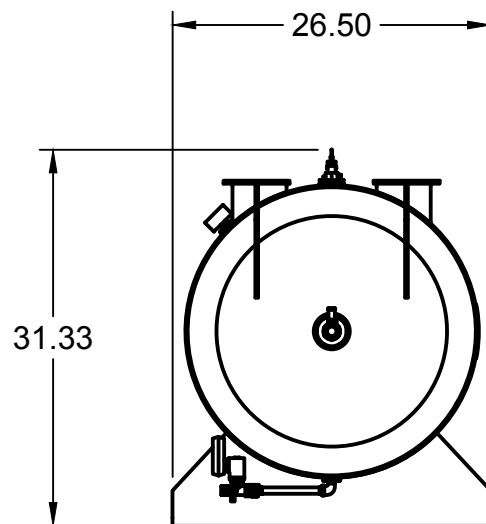

TANK DISCHARGE  
OUTLET SIZE: 3/4"

PARTS LIST				PARTS LIST			
ITEM	QTY	PART NUMBER	DESCRIPTION	ITEM	QTY	PART NUMBER	DESCRIPTION
1	1	IAT-184-215TMP	184-215T MOTOR PLATE	9	1	IAT-4972NM	3/4X3/4 90 CONN FOR 10 SEOPRE
2	1	IAT-EM-10-3-17T	10HP TEFC 3 PHASE 1750 RPM	10	2	IAT-1/8X1X12	STRAP BELT GUARD
3	1	IAT-CA2	10HP BARE PUMP	11	1	IAT-CA-3353103	LOW OIL PIPE CONNECTOR
4	1	IAT-BG40X20X5-V2	#3-03 BELT GUARD 10HP ELE NEW	12	1	IAT-3353102-D	LOW OIL MONITOR
5	1	IAT-M-12-AL	BELT GUARD COOLER 48 CFM	13	1	IAT-TP32BKWR (CURRENT)	32IN TOP PLATE
6	1	IAT-2404-08-12-O	3/4MP X 1/2 M JIC STRAIGHT OR	14	1	IAT-2BK90-1-3/8	2B 8.75 FIXED BORE 1-3/8
7	2	IAT-2501-08-12-O	3/4 MP X 1/2 M JIC 90 DEG R IN	15	2	IAT-B80	80" BELTS
8	2	IAT-PF3/4PLUG	3/4" PLUG				

B

B

A

A

PARTS LIST				PARTS LIST			
ITEM	QTY	PART NUMBER	DESCRIPTION	ITEM	QTY	PART NUMBER	DESCRIPTION
1	1	IAT-120DPBKWR	120 DUPLEX GALLON TANK	9	1	IAT-BPC-2501-06-04	1/4 P X 3/8 COMP PUSH LOK 90
3	1	IAT-PF3/4"CL	3/4" CLOSE NIPPLE BL	10	1	IAT-ST25-200	SAFETY VALVE 200 PSI
4	1	IAT-716116	BALL VALVE 3/4	11	1	IAT-PF1/4X6NIPPLE	1/4" X 6 NIPPLE
5	2	IAT-CTJ1234	JIC CHECK VALVE	12	1	IAT-ET2523	TIMED AUTO DRAIN
6	1	IAT-PF3/4PLUG	3/4" PLUG	13	2	IAT-109-2	1/8 BRASS PLUG
7	1	IAT-109-4	1/4 BRASS PLUG	14	1	IAT-PF1/4" STR 90 B	1/4" STREET 90 GALV
8	1	IAT-PSB20	AIR GAUGE BACK MT 1/4	15	1	IAT-1X1/4REDUCER	1X1/4 REDUCER