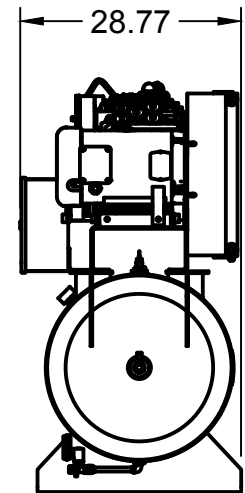

TOP VIEW

FRONT VIEW

SIDE VIEW

PARTS LIST

ITEM	QTY	PART NUMBER	DESCRIPTION
1	2	IAT-B103E	10HP 3 PHASE ELITE HORIZ SKID
2	1	IAT-DP-PANEL-BRK	PANEL MOUNTING BRACKET
3	1	IAT-ALTPNL3-15HP-230	ALT CONTROL PANEL 230V
4	1	IAT-T120HE6-DUP	120 DUPLEXTANK ASSEMBLY ELIT

TANK DISCHARGE  
OUTLET SIZE: 3/4"

PARTS LIST				PARTS LIST			
ITEM	QTY	PART NUMBER	DESCRIPTION	ITEM	QTY	PART NUMBER	DESCRIPTION
1	1	IAT-184-215TMP	184-215T MOTOR PLATE	9	1	IAT-4972NM	3/4X3/4 90 CONN FOR 10 SEOPRE
2	1	IAT-EM-10-3-17T	10HP TEFC 3 PHASE 1750 RPM	10	2	IAT-1/8X1X12	STRAP BELT GUARD
3	1	IAT-CA2	10HP BARE PUMP	11	1	IAT-CA-3353103	LOW OIL PIPE CONNECTOR
4	1	IAT-BG40X20X5-V2	#3-03 BELT GUARD 10HP ELE NEW	12	1	IAT-3353102-D	LOW OIL MONITOR
5	1	IAT-M-12-AL	BELT GUARD COOLER 48 CFM	13	1	IAT-TP32BKWR (CURRENT)	32IN TOP PLATE
6	1	IAT-2404-08-12-O	3/4MP X 1/2 M JIC STRAIGHT OR	14	1	IAT-2BK90-1-3/8	2B 8.75 FIXED BORE 1-3/8
7	2	IAT-2501-08-12-O	3/4 MP X 1/2 M JIC 90 DEG R IN	15	2	IAT-B80	80" BELTS
8	2	IAT-PF3/4PLUG	3/4" PLUG				

B

B

A

A

PARTS LIST				PARTS LIST			
ITEM	QTY	PART NUMBER	DESCRIPTION	ITEM	QTY	PART NUMBER	DESCRIPTION
1	1	IAT-120DPBKWR	120 DUPLEX GALLON TANK	9	1	IAT-BPC-2501-06-04	1/4 P X 3/8 COMP PUSH LOK 90
3	1	IAT-PF3/4"CL	3/4" CLOSE NIPPLE BL	10	1	IAT-ST25-200	SAFETY VALVE 200 PSI
4	1	IAT-716116	BALL VALVE 3/4	11	1	IAT-PF1/4X6NIPPLE	1/4" X 6 NIPPLE
5	2	IAT-CTJ1234	JIC CHECK VALVE	12	1	IAT-ET2523	TIMED AUTO DRAIN
6	1	IAT-PF3/4PLUG	3/4" PLUG	13	2	IAT-109-2	1/8 BRASS PLUG
7	1	IAT-109-4	1/4 BRASS PLUG	14	1	IAT-PF1/4" STR 90 B	1/4" STREET 90 GALV
8	1	IAT-PSB20	AIR GAUGE BACK MT 1/4	15	1	IAT-1X1/4REDUCER	1X1/4 REDUCER