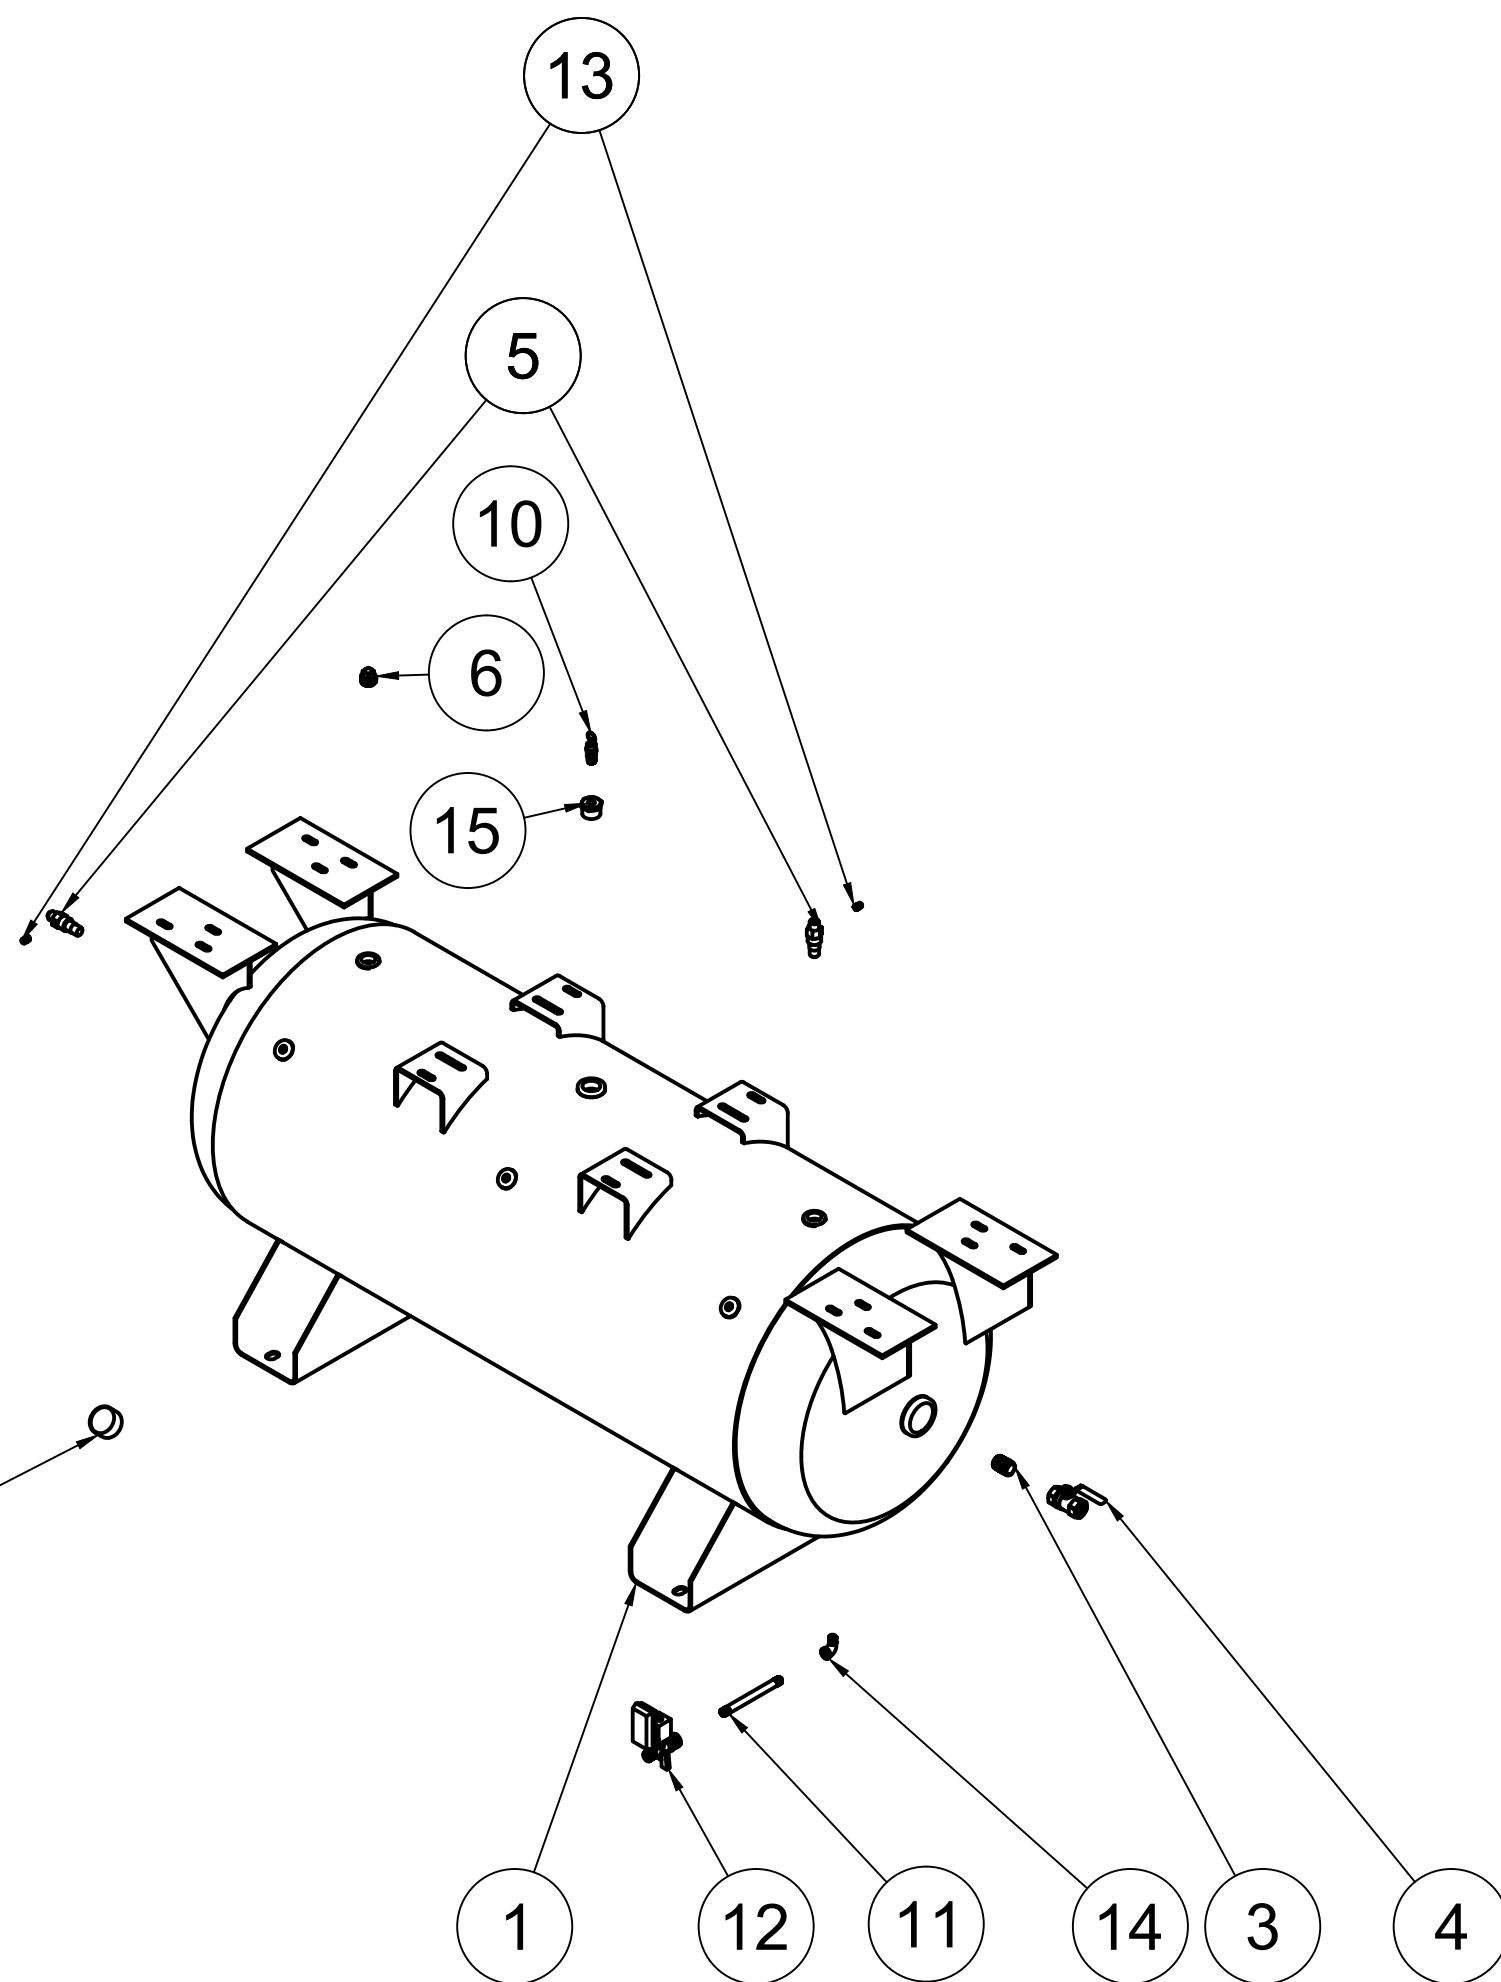

TOP VIEW

FRONT VIEW

SIDE VIEW

PARTS LIST

ITEM	QTY	PART NUMBER	DESCRIPTION
1	2	IAT-B103E	10HP 3 PHASE ELITE HORIZ SKID
2	1	IAT-DP-PANEL-BRK	PANEL MOUNTING BRACKET
3	1	IAT-ALTPNL3-15HP-230	ALT CONTROL PANEL 230V
4	1	IAT-T120HE6-DUP	120 DUPLEXTANK ASSEMBLY ELIT

TANK DISCHARGE  
OUTLET SIZE: 3/4"

PARTS LIST				PARTS LIST			
ITEM	QTY	PART NUMBER	DESCRIPTION	ITEM	QTY	PART NUMBER	DESCRIPTION
1	1	IAT-184-215TMP	184-215T MOTOR PLATE	9	1	IAT-4972NM	3/4X3/4 90 CONN FOR 10 SEOPRE
2	1	IAT-EM-10-3-17T	10HP TEFC 3 PHASE 1750 RPM	10	2	IAT-1/8X1X12	STRAP BELT GUARD
3	1	IAT-CA2	10HP BARE PUMP	11	1	IAT-CA-3353103	LOW OIL PIPE CONNECTOR
4	1	IAT-BG40X20X5-V2	#3-03 BELT GUARD 10HP ELE NEW	12	1	IAT-3353102-D	LOW OIL MONITOR
5	1	IAT-M-12-AL	BELT GUARD COOLER 48 CFM	13	1	IAT-TP32BKWR (CURRENT)	32IN TOP PLATE
6	1	IAT-2404-08-12-O	3/4MP X 1/2 M JIC STRAIGHT OR	14	1	IAT-2BK90-1-3/8	2B 8.75 FIXED BORE 1-3/8
7	2	IAT-2501-08-12-O	3/4 MP X 1/2 M JIC 90 DEG R IN	15	2	IAT-B80	80" BELTS
8	2	IAT-PF3/4PLUG	3/4" PLUG				

B

B

A

A

PARTS LIST				PARTS LIST			
ITEM	QTY	PART NUMBER	DESCRIPTION	ITEM	QTY	PART NUMBER	DESCRIPTION
1	1	IAT-120DPBKWR	120 DUPLEX GALLON TANK	9	1	IAT-BPC-2501-06-04	1/4 P X 3/8 COMP PUSH LOK 90
3	1	IAT-PF3/4"CL	3/4" CLOSE NIPPLE BL	10	1	IAT-ST25-200	SAFETY VALVE 200 PSI
4	1	IAT-716116	BALL VALVE 3/4	11	1	IAT-PF1/4X6NIPPLE	1/4" X 6 NIPPLE
5	2	IAT-CTJ1234	JIC CHECK VALVE	12	1	IAT-ET2523	TIMED AUTO DRAIN
6	1	IAT-PF3/4PLUG	3/4" PLUG	13	2	IAT-109-2	1/8 BRASS PLUG
7	1	IAT-109-4	1/4 BRASS PLUG	14	1	IAT-PF1/4" STR 90 B	1/4" STREET 90 GALV
8	1	IAT-PSB20	AIR GAUGE BACK MT 1/4	15	1	IAT-1X1/4REDUCER	1X1/4 REDUCER