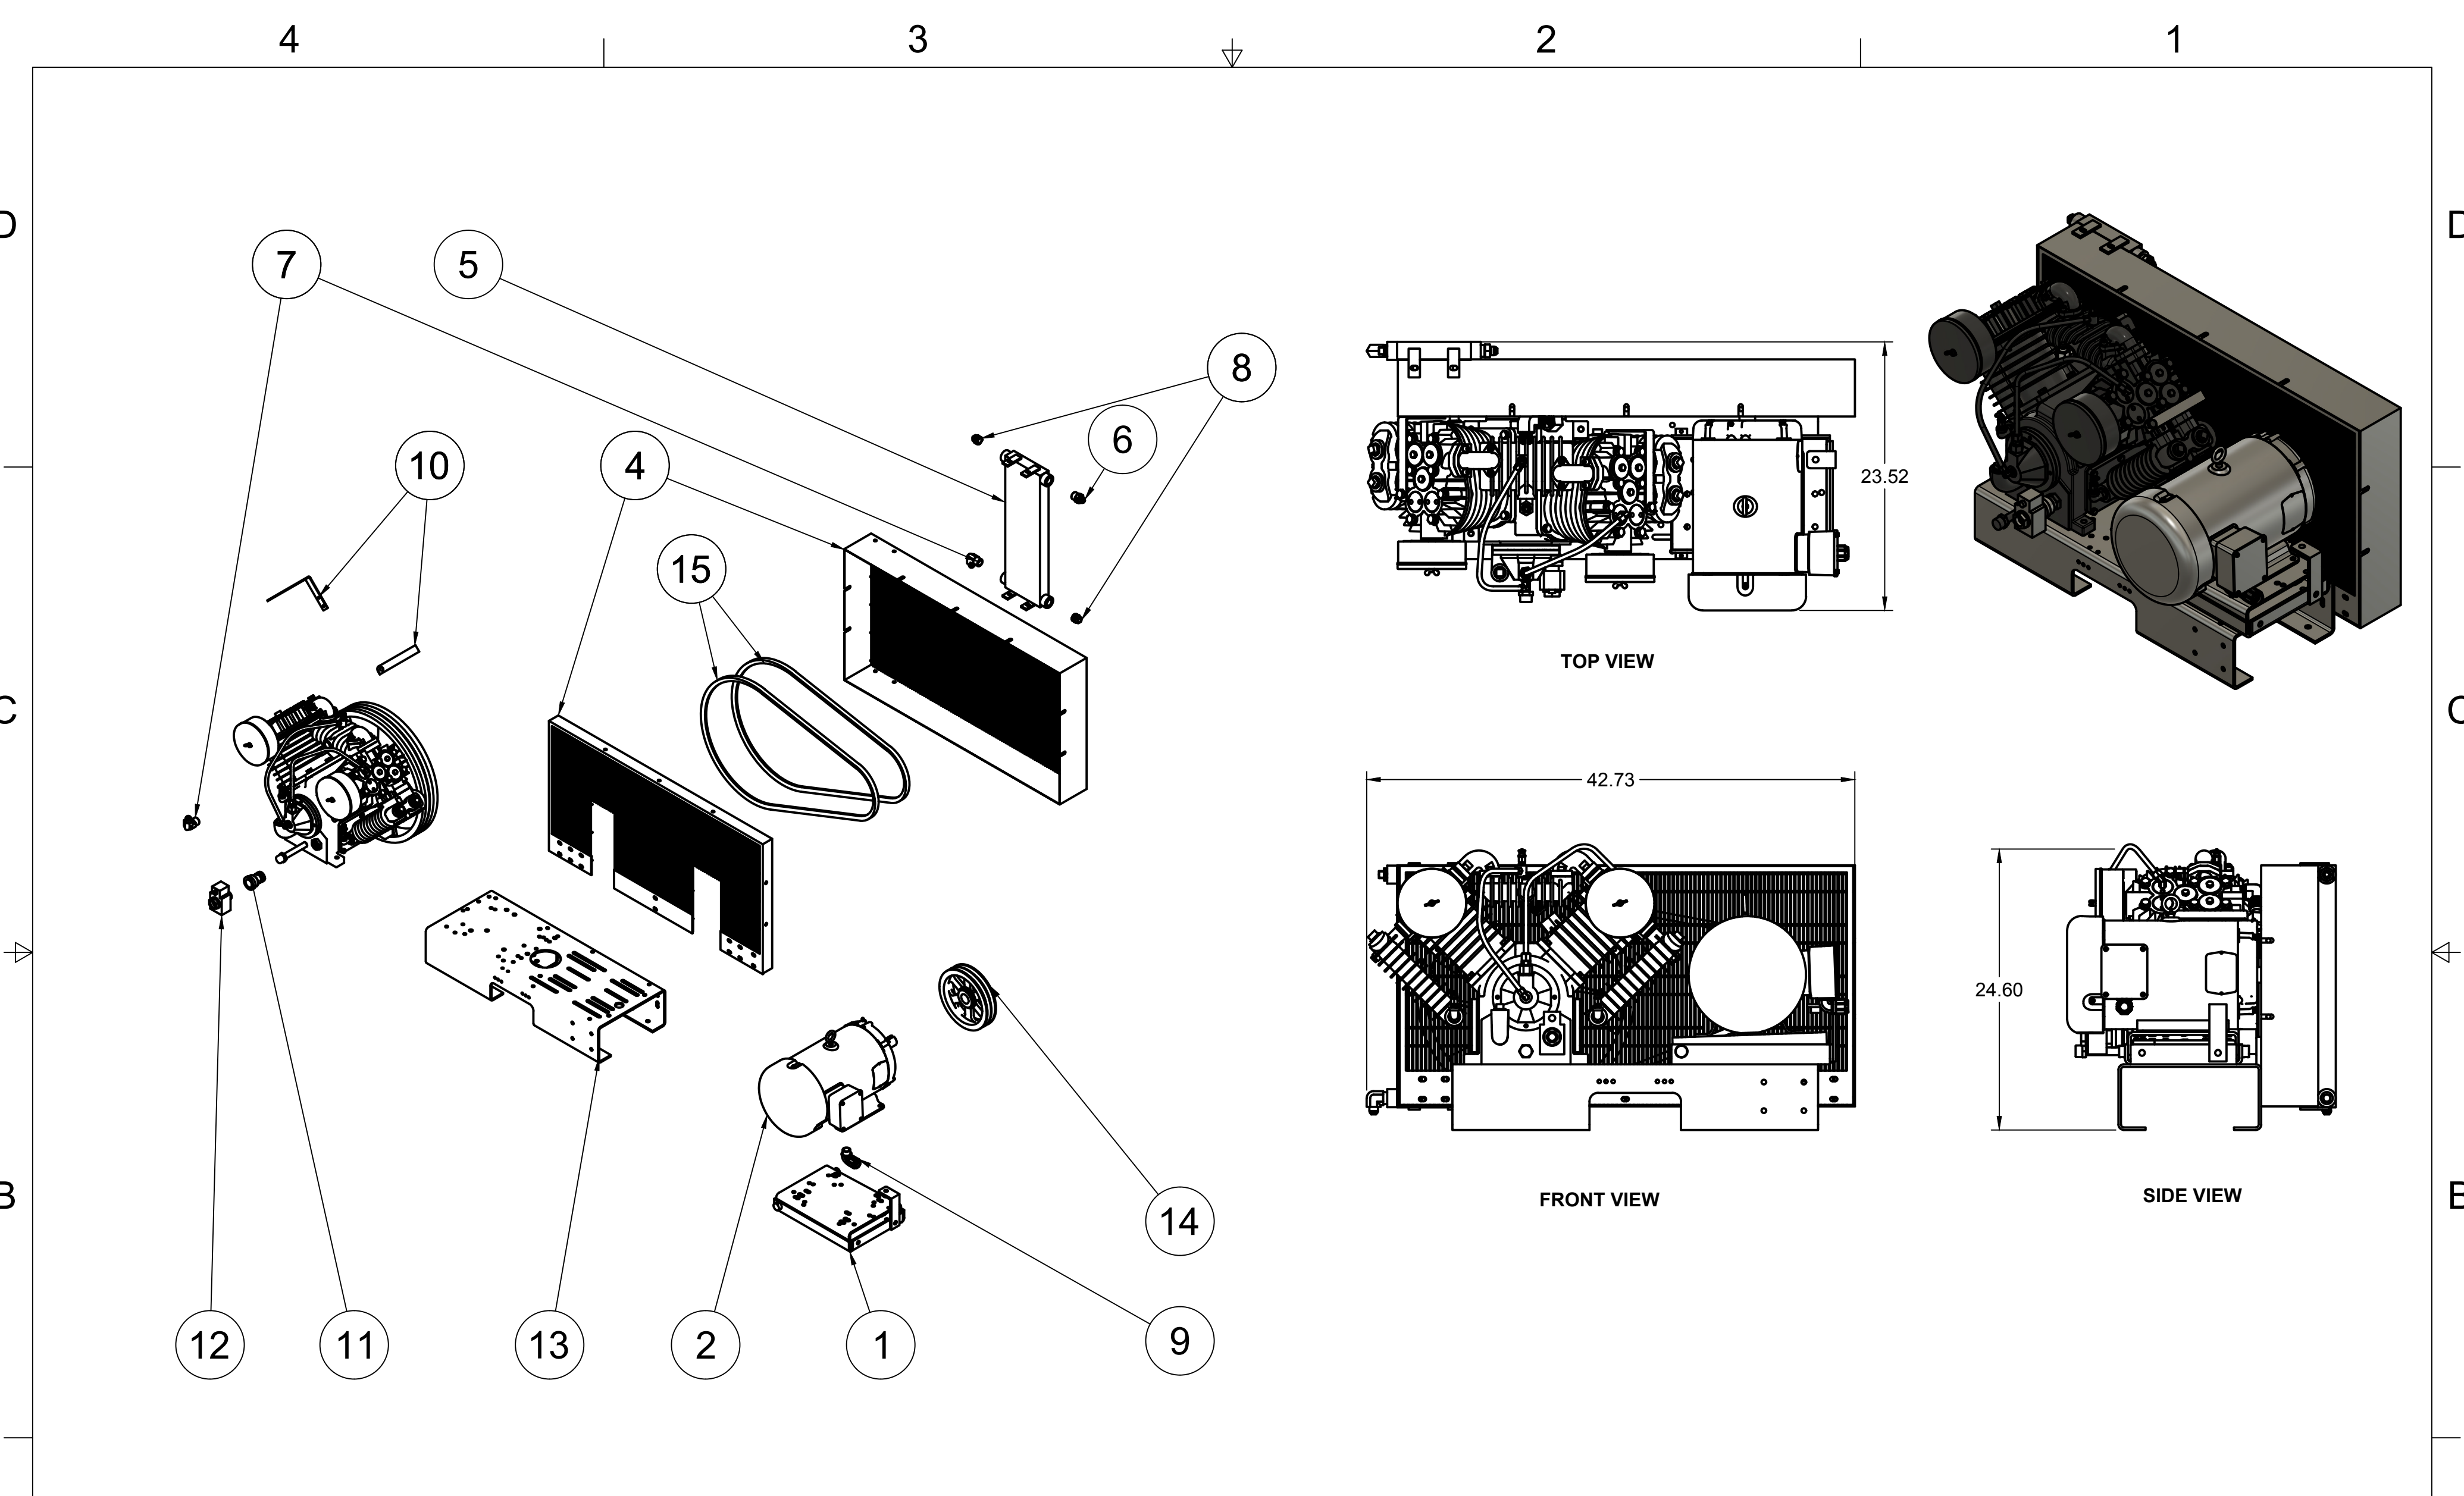

TOP VIEW

FRONT VIEW

SIDE VIEW

PARTS LIST

ITEM	QTY	PART NUMBER	DESCRIPTION
1	2	IAT-B103E	10HP 3 PHASE ELITE HORIZ SKID
2	1	IAT-DP-PANEL-BRK	PANEL MOUNTING BRACKET
3	1	IAT-ALTPNL3-15HP-230	ALT CONTROL PANEL 230V
4	1	IAT-T120HE6-DUP	120 DUPLEXTANK ASSEMBLY ELIT

TANK DISCHARGE  
OUTLET SIZE: 3/4"

PARTS LIST				PARTS LIST			
ITEM	QTY	PART NUMBER	DESCRIPTION	ITEM	QTY	PART NUMBER	DESCRIPTION
1	1	IAT-184-215TMP	184-215T MOTOR PLATE	9	1	IAT-4972NM	3/4X3/4 90 CONN FOR 10 SEOPRE
2	1	IAT-EM-10-3-17T	10HP TEFC 3 PHASE 1750 RPM	10	2	IAT-1/8X1X12	STRAP BELT GUARD
3	1	IAT-CA2	10HP BARE PUMP	11	1	IAT-CA-3353103	LOW OIL PIPE CONNECTOR
4	1	IAT-BG40X20X5-V2	#3-03 BELT GUARD 10HP ELE NEW	12	1	IAT-3353102-D	LOW OIL MONITOR
5	1	IAT-M-12-AL	BELT GUARD COOLER 48 CFM	13	1	IAT-TP32BKWR (CURRENT)	32IN TOP PLATE
6	1	IAT-2404-08-12-O	3/4MP X 1/2 M JIC STRAIGHT OR	14	1	IAT-2BK90-1-3/8	2B 8.75 FIXED BORE 1-3/8
7	2	IAT-2501-08-12-O	3/4 MP X 1/2 M JIC 90 DEG R IN	15	2	IAT-B80	80" BELTS
8	2	IAT-PF3/4PLUG	3/4" PLUG				

B

B

A

A

PARTS LIST				PARTS LIST			
ITEM	QTY	PART NUMBER	DESCRIPTION	ITEM	QTY	PART NUMBER	DESCRIPTION
1	1	IAT-120DPBKWR	120 DUPLEX GALLON TANK	9	1	IAT-BPC-2501-06-04	1/4 P X 3/8 COMP PUSH LOK 90
3	1	IAT-PF3/4"CL	3/4" CLOSE NIPPLE BL	10	1	IAT-ST25-200	SAFETY VALVE 200 PSI
4	1	IAT-716116	BALL VALVE 3/4	11	1	IAT-PF1/4X6NIPPLE	1/4" X 6 NIPPLE
5	2	IAT-CTJ1234	JIC CHECK VALVE	12	1	IAT-ET2523	TIMED AUTO DRAIN
6	1	IAT-PF3/4PLUG	3/4" PLUG	13	2	IAT-109-2	1/8 BRASS PLUG
7	1	IAT-109-4	1/4 BRASS PLUG	14	1	IAT-PF1/4" STR 90 B	1/4" STREET 90 GALV
8	1	IAT-PSB20	AIR GAUGE BACK MT 1/4	15	1	IAT-1X1/4REDUCER	1X1/4 REDUCER