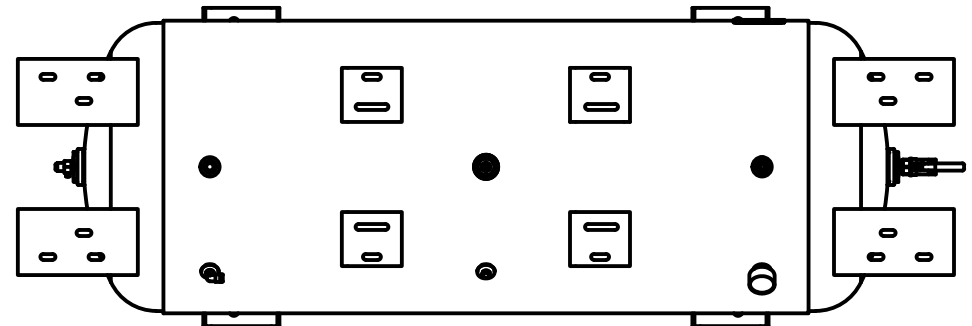

TANK DISCHARGE  
OUTLET SIZE: 3/4"

PARTS LIST				PARTS LIST			
ITEM	QTY	PART NUMBER	DESCRIPTION	ITEM	QTY	PART NUMBER	DESCRIPTION
1	1	IAT-184-215TMP	184-215T MOTOR PLATE	9	1	IAT-4972NM	3/4X3/4 90 CONN FOR 10 SEOPRE
2	1	IAT-EM-10-3-17T	10HP TEFC 3 PHASE 1750 RPM	10	2	IAT-1/8X1X12	STRAP BELT GUARD
3	1	IAT-CA2	10HP BARE PUMP	11	1	IAT-CA-3353103	LOW OIL PIPE CONNECTOR
4	1	IAT-BG40X20X5-V2	#3-03 BELT GUARD 10HP ELE NEW	12	1	IAT-3353102-D	LOW OIL MONITOR
5	1	IAT-M-12-AL	BELT GUARD COOLER 48 CFM	13	1	IAT-TP32BKWR (CURRENT)	32IN TOP PLATE
6	1	IAT-2404-08-12-O	3/4MP X 1/2 M JIC STRAIGHT OR	14	1	IAT-2BK90-1-3/8	2B 8.75 FIXED BORE 1-3/8
7	2	IAT-2501-08-12-O	3/4 MP X 1/2 M JIC 90 DEG R IN	15	2	IAT-B80	80" BELTS
8	2	IAT-PF3/4PLUG	3/4" PLUG				

B

B

A

A

PARTS LIST				PARTS LIST			
ITEM	QTY	PART NUMBER	DESCRIPTION	ITEM	QTY	PART NUMBER	DESCRIPTION
1	1	IAT-120DPBKWR	120 DUPLEX GALLON TANK	9	1	IAT-BPC-2501-06-04	1/4 P X 3/8 COMP PUSH LOK 90
3	1	IAT-PF3/4"CL	3/4" CLOSE NIPPLE BL	10	1	IAT-ST25-200	SAFETY VALVE 200 PSI
4	1	IAT-716116	BALL VALVE 3/4	11	1	IAT-PF1/4X6NIPPLE	1/4" X 6 NIPPLE
5	2	IAT-CTJ1234	JIC CHECK VALVE	12	1	IAT-ET2523	TIMED AUTO DRAIN
6	1	IAT-PF3/4PLUG	3/4" PLUG	13	2	IAT-109-2	1/8 BRASS PLUG
7	1	IAT-109-4	1/4 BRASS PLUG	14	1	IAT-PF1/4" STR 90 B	1/4" STREET 90 GALV
8	1	IAT-PSB20	AIR GAUGE BACK MT 1/4	15	1	IAT-1X1/4REDUCER	1X1/4 REDUCER