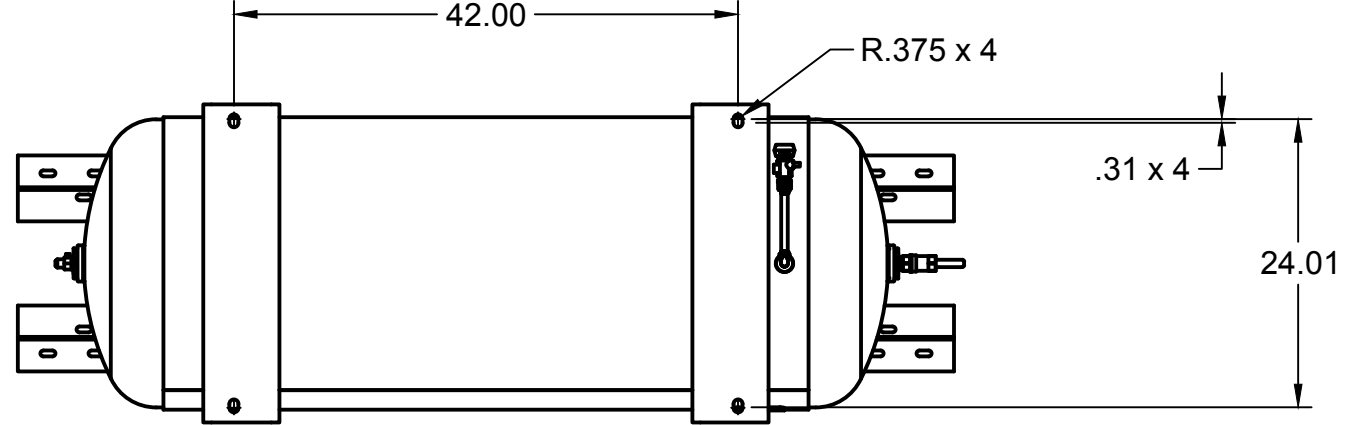

TANK DISCHARGE  
OUTLET SIZE: 3/4"

PARTS LIST				PARTS LIST			
ITEM	QTY	PART NUMBER	DESCRIPTION	ITEM	QTY	PART NUMBER	DESCRIPTION
1	1	IAT-184-215TMP	184-215T MOTOR PLATE	9	1	IAT-4972NM	3/4X3/4 90 CONN FOR 10 SEOPRE
2	1	IAT-EM-10-3-17T	10HP TEFC 3 PHASE 1750 RPM	10	2	IAT-1/8X1X12	STRAP BELT GUARD
3	1	IAT-CA2	10HP BARE PUMP	11	1	IAT-CA-3353103	LOW OIL PIPE CONNECTOR
4	1	IAT-BG40X20X5-V2	#3-03 BELT GUARD 10HP ELE NEW	12	1	IAT-3353102-D	LOW OIL MONITOR
5	1	IAT-M-12-AL	BELT GUARD COOLER 48 CFM	13	1	IAT-TP32BKWR (CURRENT)	32IN TOP PLATE
6	1	IAT-2404-08-12-O	3/4MP X 1/2 M JIC STRAIGHT OR	14	1	IAT-2BK90-1-3/8	2B 8.75 FIXED BORE 1-3/8
7	2	IAT-2501-08-12-O	3/4 MP X 1/2 M JIC 90 DEG R IN	15	2	IAT-B80	80" BELTS
8	2	IAT-PF3/4PLUG	3/4" PLUG				

B

B

A

A

PARTS LIST				PARTS LIST			
ITEM	QTY	PART NUMBER	DESCRIPTION	ITEM	QTY	PART NUMBER	DESCRIPTION
1	1	IAT-120DPBKWR	120 DUPLEX GALLON TANK	9	1	IAT-BPC-2501-06-04	1/4 P X 3/8 COMP PUSH LOK 90
3	1	IAT-PF3/4"CL	3/4" CLOSE NIPPLE BL	10	1	IAT-ST25-200	SAFETY VALVE 200 PSI
4	1	IAT-716116	BALL VALVE 3/4	11	1	IAT-PF1/4X6NIPPLE	1/4" X 6 NIPPLE
5	2	IAT-CTJ1234	JIC CHECK VALVE	12	1	IAT-ET2523	TIMED AUTO DRAIN
6	1	IAT-PF3/4PLUG	3/4" PLUG	13	2	IAT-109-2	1/8 BRASS PLUG
7	1	IAT-109-4	1/4 BRASS PLUG	14	1	IAT-PF1/4" STR 90 B	1/4" STREET 90 GALV
8	1	IAT-PSB20	AIR GAUGE BACK MT 1/4	15	1	IAT-1X1/4REDUCER	1X1/4 REDUCER