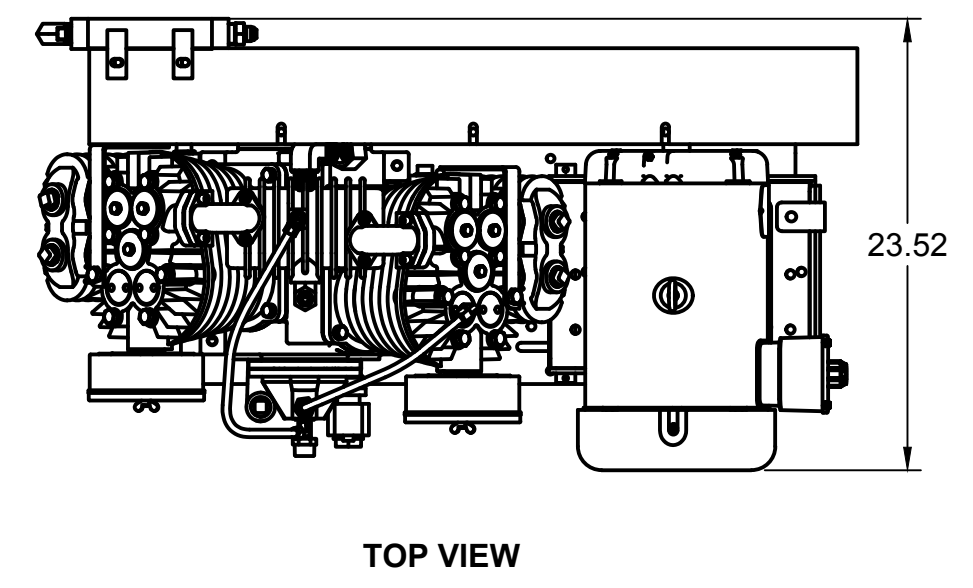

TOP VIEW

FRONT VIEW

SIDE VIEW

PARTS LIST

ITEM	QTY	PART NUMBER	DESCRIPTION
1	2	IAT-B103E	10HP 3 PHASE ELITE HORIZ SKID
2	1	IAT-DP-PANEL-BRK	PANEL MOUNTING BRACKET
3	1	IAT-ALTPNL3-15HP-230	ALT CONTROL PANEL 230V
4	1	IAT-T120HE6-DUP	120 DUPLEXTANK ASSEMBLY ELIT

TANK DISCHARGE  
OUTLET SIZE: 3/4"

PARTS LIST				PARTS LIST			
ITEM	QTY	PART NUMBER	DESCRIPTION	ITEM	QTY	PART NUMBER	DESCRIPTION
1	1	IAT-184-215TMP	184-215T MOTOR PLATE	9	1	IAT-4972NM	3/4X3/4 90 CONN FOR 10 SEOPRE
2	1	IAT-EM-10-3-17T	10HP TEFC 3 PHASE 1750 RPM	10	2	IAT-1/8X1X12	STRAP BELT GUARD
3	1	IAT-CA2	10HP BARE PUMP	11	1	IAT-CA-3353103	LOW OIL PIPE CONNECTOR
4	1	IAT-BG40X20X5-V2	#3-03 BELT GUARD 10HP ELE NEW	12	1	IAT-3353102-D	LOW OIL MONITOR
5	1	IAT-M-12-AL	BELT GUARD COOLER 48 CFM	13	1	IAT-TP32BKWR (CURRENT)	32IN TOP PLATE
6	1	IAT-2404-08-12-O	3/4MP X 1/2 M JIC STRAIGHT OR	14	1	IAT-2BK90-1-3/8	2B 8.75 FIXED BORE 1-3/8
7	2	IAT-2501-08-12-O	3/4 MP X 1/2 M JIC 90 DEG R IN	15	2	IAT-B80	80" BELTS
8	2	IAT-PF3/4PLUG	3/4" PLUG				

B

B

A

A

PARTS LIST				PARTS LIST			
ITEM	QTY	PART NUMBER	DESCRIPTION	ITEM	QTY	PART NUMBER	DESCRIPTION
1	1	IAT-120DPBKWR	120 DUPLEX GALLON TANK	9	1	IAT-BPC-2501-06-04	1/4 P X 3/8 COMP PUSH LOK 90
3	1	IAT-PF3/4"CL	3/4" CLOSE NIPPLE BL	10	1	IAT-ST25-200	SAFETY VALVE 200 PSI
4	1	IAT-716116	BALL VALVE 3/4	11	1	IAT-PF1/4X6NIPPLE	1/4" X 6 NIPPLE
5	2	IAT-CTJ1234	JIC CHECK VALVE	12	1	IAT-ET2523	TIMED AUTO DRAIN
6	1	IAT-PF3/4PLUG	3/4" PLUG	13	2	IAT-109-2	1/8 BRASS PLUG
7	1	IAT-109-4	1/4 BRASS PLUG	14	1	IAT-PF1/4" STR 90 B	1/4" STREET 90 GALV
8	1	IAT-PSB20	AIR GAUGE BACK MT 1/4	15	1	IAT-1X1/4REDUCER	1X1/4 REDUCER