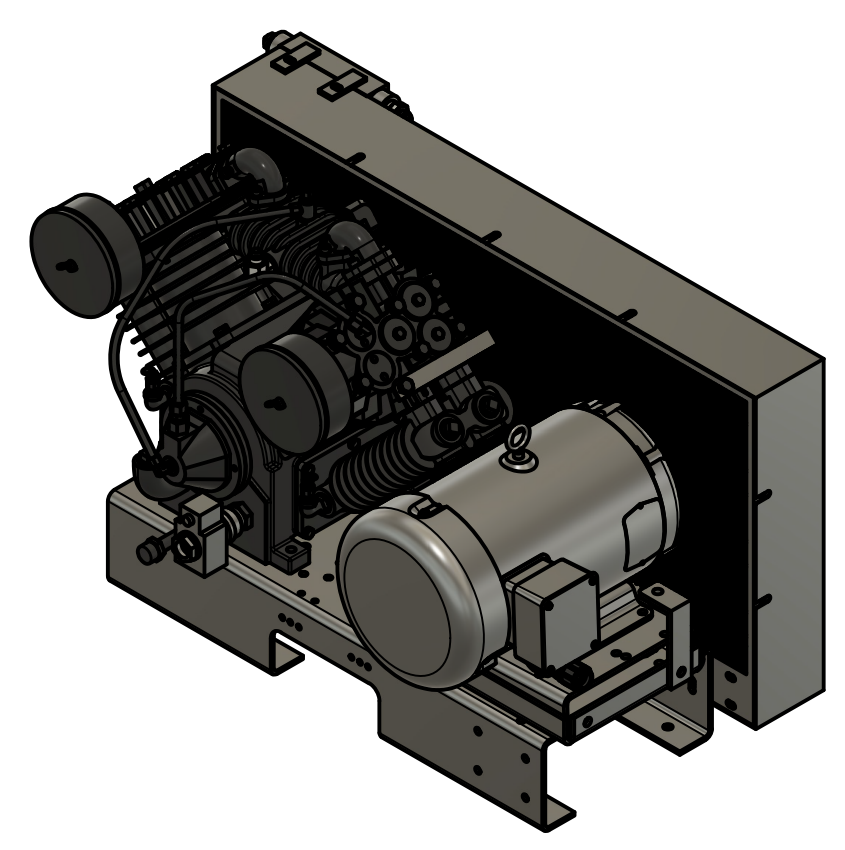

TOP VIEW

FRONT VIEW

SIDE VIEW

PARTS LIST

ITEM	QTY	PART NUMBER	DESCRIPTION
1	2	IAT-B103E	10HP 3 PHASE ELITE HORIZ SKID
2	1	IAT-DP-PANEL-BRK	PANEL MOUNTING BRACKET
3	1	IAT-ALTPNL3-15HP-230	ALT CONTROL PANEL 230V
4	1	IAT-T120HE6-DUP	120 DUPLEXTANK ASSEMBLY ELIT

TANK DISCHARGE  
OUTLET SIZE: 3/4"

PARTS LIST				PARTS LIST			
ITEM	QTY	PART NUMBER	DESCRIPTION	ITEM	QTY	PART NUMBER	DESCRIPTION
1	1	IAT-184-215TMP	184-215T MOTOR PLATE	9	1	IAT-4972NM	3/4X3/4 90 CONN FOR 10 SEOPRE
2	1	IAT-EM-10-3-17T	10HP TEFC 3 PHASE 1750 RPM	10	2	IAT-1/8X1X12	STRAP BELT GUARD
3	1	IAT-CA2	10HP BARE PUMP	11	1	IAT-CA-3353103	LOW OIL PIPE CONNECTOR
4	1	IAT-BG40X20X5-V2	#3-03 BELT GUARD 10HP ELE NEW	12	1	IAT-3353102-D	LOW OIL MONITOR
5	1	IAT-M-12-AL	BELT GUARD COOLER 48 CFM	13	1	IAT-TP32BKWR (CURRENT)	32IN TOP PLATE
6	1	IAT-2404-08-12-O	3/4MP X 1/2 M JIC STRAIGHT OR	14	1	IAT-2BK90-1-3/8	2B 8.75 FIXED BORE 1-3/8
7	2	IAT-2501-08-12-O	3/4 MP X 1/2 M JIC 90 DEG R IN	15	2	IAT-B80	80" BELTS
8	2	IAT-PF3/4PLUG	3/4" PLUG				

B

B

A

A

PARTS LIST				PARTS LIST			
ITEM	QTY	PART NUMBER	DESCRIPTION	ITEM	QTY	PART NUMBER	DESCRIPTION
1	1	IAT-120DPBKWR	120 DUPLEX GALLON TANK	9	1	IAT-BPC-2501-06-04	1/4 P X 3/8 COMP PUSH LOK 90
3	1	IAT-PF3/4"CL	3/4" CLOSE NIPPLE BL	10	1	IAT-ST25-200	SAFETY VALVE 200 PSI
4	1	IAT-716116	BALL VALVE 3/4	11	1	IAT-PF1/4X6NIPPLE	1/4" X 6 NIPPLE
5	2	IAT-CTJ1234	JIC CHECK VALVE	12	1	IAT-ET2523	TIMED AUTO DRAIN
6	1	IAT-PF3/4PLUG	3/4" PLUG	13	2	IAT-109-2	1/8 BRASS PLUG
7	1	IAT-109-4	1/4 BRASS PLUG	14	1	IAT-PF1/4" STR 90 B	1/4" STREET 90 GALV
8	1	IAT-PSB20	AIR GAUGE BACK MT 1/4	15	1	IAT-1X1/4REDUCER	1X1/4 REDUCER