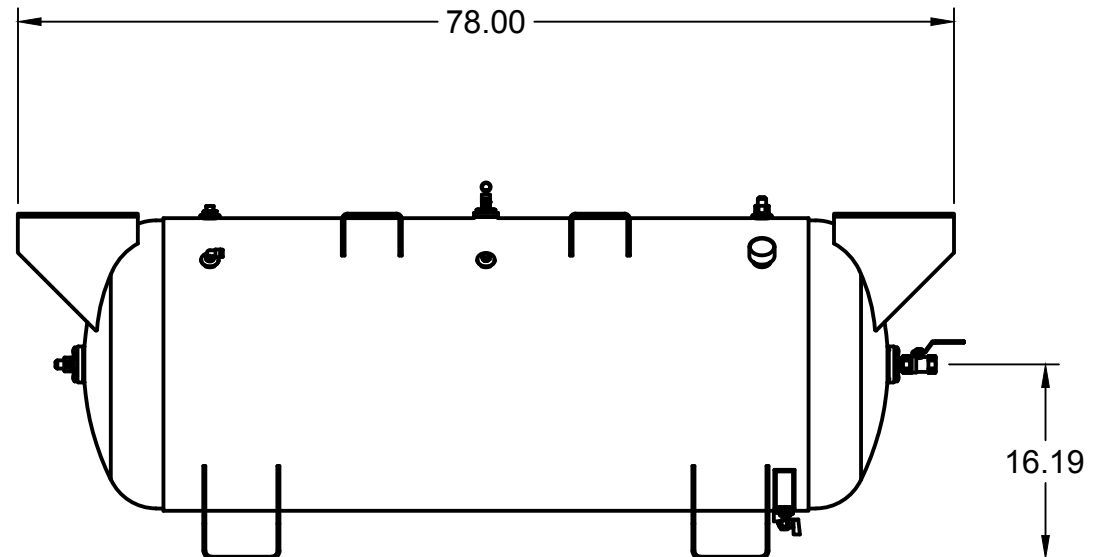

TANK DISCHARGE  
OUTLET SIZE: 3/4"

PARTS LIST				PARTS LIST			
ITEM	QTY	PART NUMBER	DESCRIPTION	ITEM	QTY	PART NUMBER	DESCRIPTION
1	1	IAT-184-215TMP	184-215T MOTOR PLATE	9	1	IAT-4972NM	3/4X3/4 90 CONN FOR 10 SEOPRE
2	1	IAT-EM-10-3-17T	10HP TEFC 3 PHASE 1750 RPM	10	2	IAT-1/8X1X12	STRAP BELT GUARD
3	1	IAT-CA2	10HP BARE PUMP	11	1	IAT-CA-3353103	LOW OIL PIPE CONNECTOR
4	1	IAT-BG40X20X5-V2	#3-03 BELT GUARD 10HP ELE NEW	12	1	IAT-3353102-D	LOW OIL MONITOR
5	1	IAT-M-12-AL	BELT GUARD COOLER 48 CFM	13	1	IAT-TP32BKWR (CURRENT)	32IN TOP PLATE
6	1	IAT-2404-08-12-O	3/4MP X 1/2 M JIC STRAIGHT OR	14	1	IAT-2BK90-1-3/8	2B 8.75 FIXED BORE 1-3/8
7	2	IAT-2501-08-12-O	3/4 MP X 1/2 M JIC 90 DEG R IN	15	2	IAT-B80	80" BELTS
8	2	IAT-PF3/4PLUG	3/4" PLUG				

B

B

A

A

PARTS LIST				PARTS LIST			
ITEM	QTY	PART NUMBER	DESCRIPTION	ITEM	QTY	PART NUMBER	DESCRIPTION
1	1	IAT-120DPBKWR	120 DUPLEX GALLON TANK	9	1	IAT-BPC-2501-06-04	1/4 P X 3/8 COMP PUSH LOK 90
3	1	IAT-PF3/4"CL	3/4" CLOSE NIPPLE BL	10	1	IAT-ST25-200	SAFETY VALVE 200 PSI
4	1	IAT-716116	BALL VALVE 3/4	11	1	IAT-PF1/4X6NIPPLE	1/4" X 6 NIPPLE
5	2	IAT-CTJ1234	JIC CHECK VALVE	12	1	IAT-ET2523	TIMED AUTO DRAIN
6	1	IAT-PF3/4PLUG	3/4" PLUG	13	2	IAT-109-2	1/8 BRASS PLUG
7	1	IAT-109-4	1/4 BRASS PLUG	14	1	IAT-PF1/4" STR 90 B	1/4" STREET 90 GALV
8	1	IAT-PSB20	AIR GAUGE BACK MT 1/4	15	1	IAT-1X1/4REDUCER	1X1/4 REDUCER