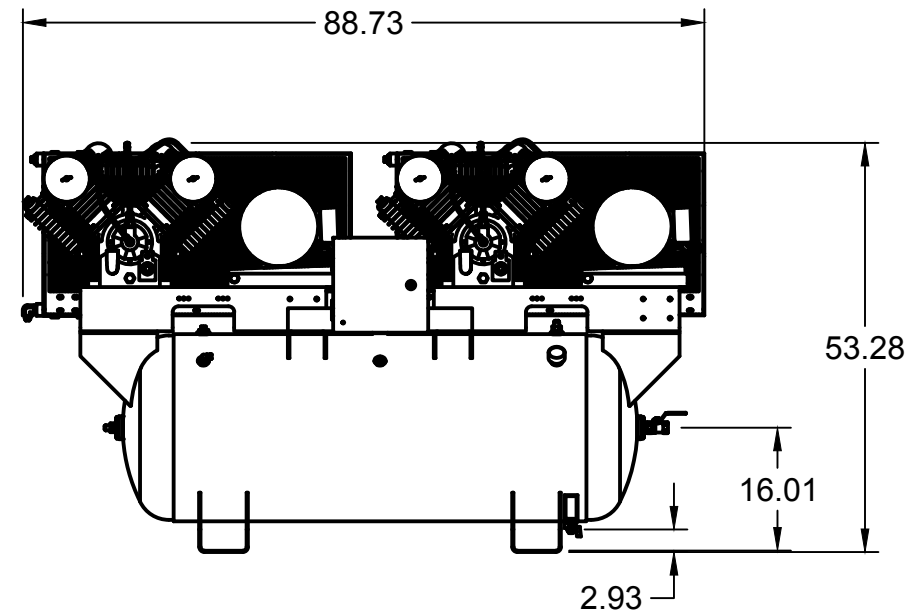

TOP VIEW

FRONT VIEW

SIDE VIEW

PARTS LIST

ITEM	QTY	PART NUMBER	DESCRIPTION
1	2	IAT-B103E	10HP 3 PHASE ELITE HORIZ SKID
2	1	IAT-DP-PANEL-BRK	PANEL MOUNTING BRACKET
3	1	IAT-ALTPNL3-15HP-230	ALT CONTROL PANEL 230V
4	1	IAT-T120HE6-DUP	120 DUPLEXTANK ASSEMBLY ELIT

TANK DISCHARGE  
OUTLET SIZE: 3/4"

PARTS LIST				PARTS LIST			
ITEM	QTY	PART NUMBER	DESCRIPTION	ITEM	QTY	PART NUMBER	DESCRIPTION
1	1	IAT-184-215TMP	184-215T MOTOR PLATE	9	1	IAT-4972NM	3/4X3/4 90 CONN FOR 10 SEOPRE
2	1	IAT-EM-10-3-17T	10HP TEFC 3 PHASE 1750 RPM	10	2	IAT-1/8X1X12	STRAP BELT GUARD
3	1	IAT-CA2	10HP BARE PUMP	11	1	IAT-CA-3353103	LOW OIL PIPE CONNECTOR
4	1	IAT-BG40X20X5-V2	#3-03 BELT GUARD 10HP ELE NEW	12	1	IAT-3353102-D	LOW OIL MONITOR
5	1	IAT-M-12-AL	BELT GUARD COOLER 48 CFM	13	1	IAT-TP32BKWR (CURRENT)	32IN TOP PLATE
6	1	IAT-2404-08-12-O	3/4MP X 1/2 M JIC STRAIGHT OR	14	1	IAT-2BK90-1-3/8	2B 8.75 FIXED BORE 1-3/8
7	2	IAT-2501-08-12-O	3/4 MP X 1/2 M JIC 90 DEG R IN	15	2	IAT-B80	80" BELTS
8	2	IAT-PF3/4PLUG	3/4" PLUG				

B

B

A

A

PARTS LIST				PARTS LIST			
ITEM	QTY	PART NUMBER	DESCRIPTION	ITEM	QTY	PART NUMBER	DESCRIPTION
1	1	IAT-120DPBKWR	120 DUPLEX GALLON TANK	9	1	IAT-BPC-2501-06-04	1/4 P X 3/8 COMP PUSH LOK 90
3	1	IAT-PF3/4"CL	3/4" CLOSE NIPPLE BL	10	1	IAT-ST25-200	SAFETY VALVE 200 PSI
4	1	IAT-716116	BALL VALVE 3/4	11	1	IAT-PF1/4X6NIPPLE	1/4" X 6 NIPPLE
5	2	IAT-CTJ1234	JIC CHECK VALVE	12	1	IAT-ET2523	TIMED AUTO DRAIN
6	1	IAT-PF3/4PLUG	3/4" PLUG	13	2	IAT-109-2	1/8 BRASS PLUG
7	1	IAT-109-4	1/4 BRASS PLUG	14	1	IAT-PF1/4" STR 90 B	1/4" STREET 90 GALV
8	1	IAT-PSB20	AIR GAUGE BACK MT 1/4	15	1	IAT-1X1/4REDUCER	1X1/4 REDUCER