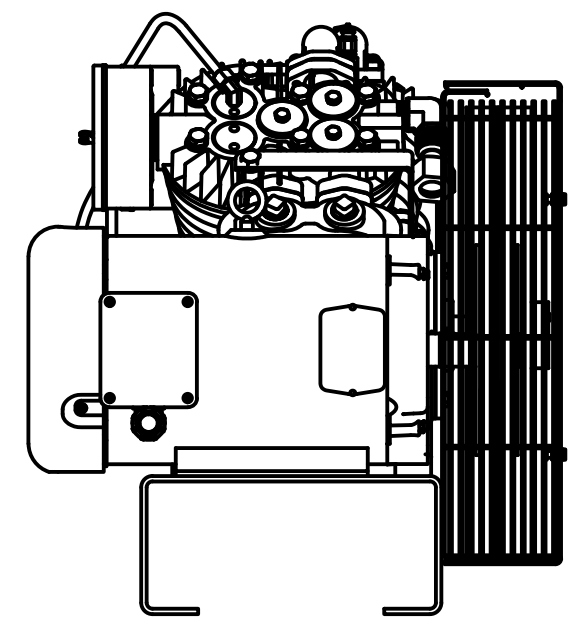

TOP VIEW

FRONT VIEW

SIDE VIEW

PARTS LIST

ITEM	QTY	PART NUMBER	DESCRIPTION
1	1	IAT-T120H4-DUP	120 BASIC DUPLEX TANK ASSY
2	2	IAT-B103	10HP SKID BASIC ASSEMBLY
3	1	IAT-DP-PANEL-BRK	PANEL MOUNTING BRACKET
4	1	IAT-ALTPNL3-15HP-230	ALT CONTROL PANEL 230V

C

B

B

A

A

TOP VIEW

FRONT VIEW

SIDE VIEW

PARTS LIST

ITEM	QTY	PART NUMBER	DESCRIPTION
1	1	IAT-TP32BKWR (CURRENT)	32IN TOP PLATE
2	1	IAT-CA2	10HP BARE PUMP
3	1	IAT-EM-10-3-17T	10HP TEFC 3 PHASE 1750 RPM
4	1	IAT-2BK90-1-3/8	2B 8.75 FIXED BORE 1-3/8
5	2	IAT-B80	80" BELTS

PARTS LIST

ITEM	QTY	PART NUMBER	DESCRIPTION
6	1	IAT-BG40X20X5EU	#3EU BELT GUARD 10HP ELE
7	1	IAT-4972NM	3/4X3/4 90 CONN FOR 10 SEOPRE
8	1	IAT-2404-08-12-O	3/4MP X 1/2 M JIC STRAIGHT OR
9	2	IAT-1/8X1X12	STRAP BELT GUARD