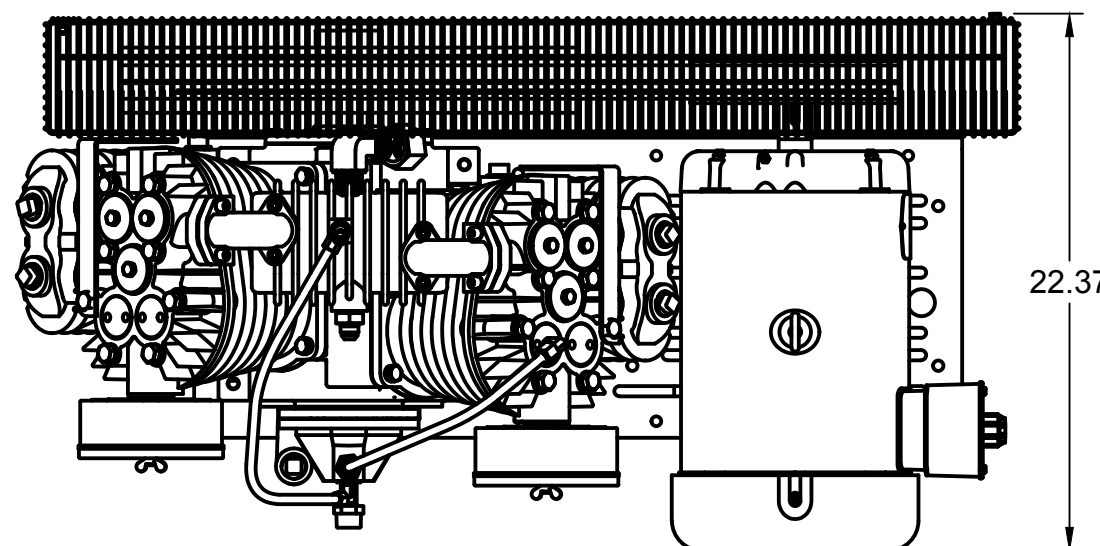

TOP VIEW

FRONT VIEW

SIDE VIEW

PARTS LIST

ITEM	QTY	PART NUMBER	DESCRIPTION
1	1	IAT-T120H4-DUP	120 BASIC DUPLEX TANK ASSY
2	2	IAT-B103	10HP SKID BASIC ASSEMBLY
3	1	IAT-DP-PANEL-BRK	PANEL MOUNTING BRACKET
4	1	IAT-ALTPNL3-15HP-230	ALT CONTROL PANEL 230V

TANK DISCHARGE  
OUTLET SIZE: 3/4"

4

3

2

1

D

D

C

C

B

B

A

A

TOP VIEW

FRONT VIEW

SIDE VIEW

PARTS LIST

ITEM	QTY	PART NUMBER	DESCRIPTION
1	1	IAT-TP32BKWR (CURRENT)	32IN TOP PLATE
2	1	IAT-CA2	10HP BARE PUMP
3	1	IAT-EM-10-3-17T	10HP TEFC 3 PHASE 1750 RPM
4	1	IAT-2BK90-1-3/8	2B 8.75 FIXED BORE 1-3/8
5	2	IAT-B80	80" BELTS