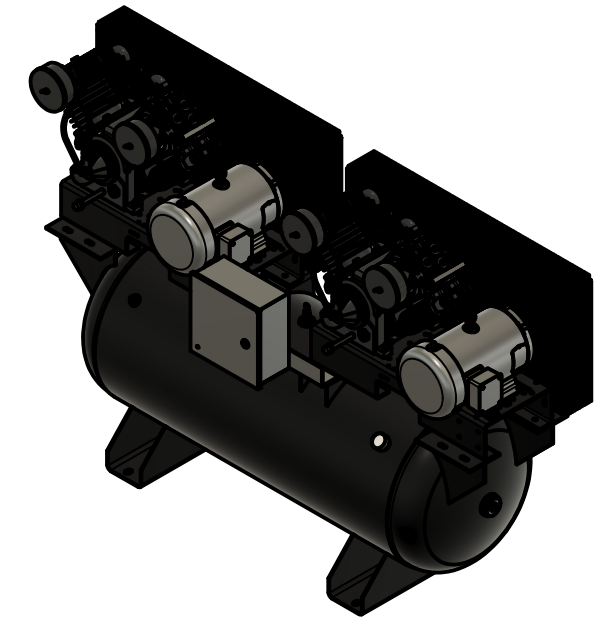

TOP VIEW

FRONT VIEW

SIDE VIEW

PARTS LIST

ITEM	QTY	PART NUMBER	DESCRIPTION
1	1	IAT-T120H4-DUP	120 BASIC DUPLEX TANK ASSY
2	2	IAT-B103	10HP SKID BASIC ASSEMBLY
3	1	IAT-DP-PANEL-BRK	PANEL MOUNTING BRACKET
4	1	IAT-ALTPNL3-15HP-230	ALT CONTROL PANEL 230V

TANK DISCHARGE  
OUTLET SIZE: 3/4"

4

3

2

1

D

D

C

C

B

B

A

A

TOP VIEW

FRONT VIEW

SIDE VIEW

PARTS LIST

ITEM	QTY	PART NUMBER	DESCRIPTION
1	1	IAT-TP32BKWR (CURRENT)	32IN TOP PLATE
2	1	IAT-CA2	10HP BARE PUMP
3	1	IAT-EM-10-3-17T	10HP TEFC 3 PHASE 1750 RPM
4	1	IAT-2BK90-1-3/8	2B 8.75 FIXED BORE 1-3/8
5	2	IAT-B80	80" BELTS