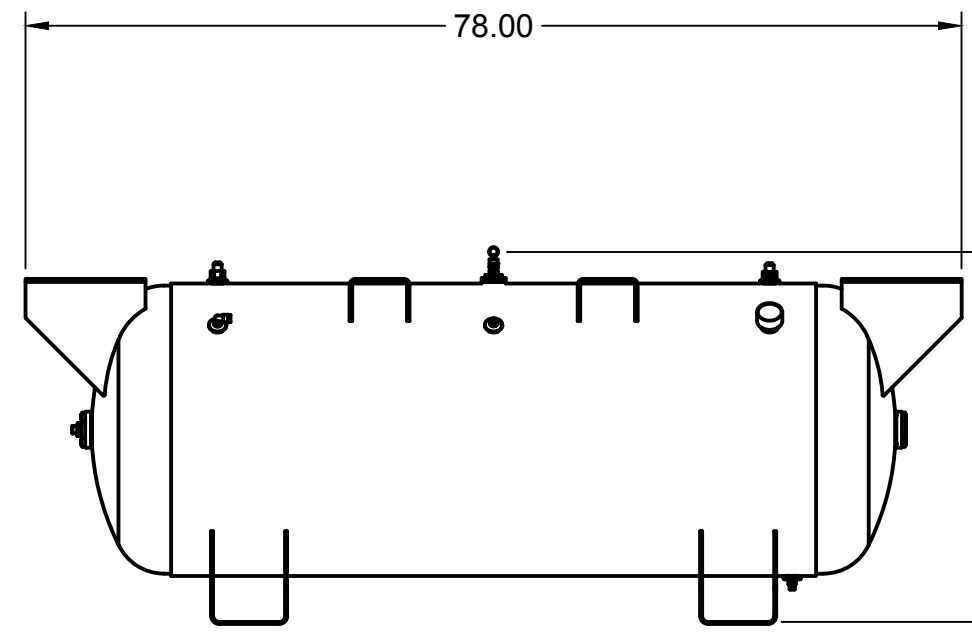

PARTS LIST

ITEM	QTY	PART NUMBER	DESCRIPTION
1	1	IAT-TP32BKWR (CURRENT)	32IN TOP PLATE
2	1	IAT-CA2	10HP BARE PUMP
3	1	IAT-EM-10-3-17T	10HP TEFC 3 PHASE 1750 RPM
4	1	IAT-2BK90-1-3/8	2B 8.75 FIXED BORE 1-3/8
5	2	IAT-B80	80" BELTS

D

D

TOP VIEW

C

C

FRONT VIEW

SIDE VIEW

B

B

BOTTOM VIEW

A

A

PARTS LIST

PARTS LIST

ITEM	QTY	PART NUMBER	DESCRIPTION	ITEM	QTY	PART NUMBER	DESCRIPTION
1	1	IAT-120DPBKWR	120 DUPLEX GALLON TANK	7	1	IAT-109-4	1/4 BRASS PLUG
3	1	IAT-PF3/4PLUG	3/4" PLUG	8	1	IAT-BDC604-04	1/4 PIPE DRAIN COCK
4	1	IAT-BPC-2501-06-04	1/4 P X 3/8 COMP PUSH LOK 90	9	1	IAT-1X1/4REDUCER	1X1/4 REDUCER
5	2	IAT-CTJ1234	JIC CHECK VALVE	10	1	IAT-ST25-200	SAFETY VALVE 200 PSI
6	1	IAT-PSB20	AIR GAUGE BACK MT 1/4	11	2	IAT-109-2	1/8 BRASS PLUG