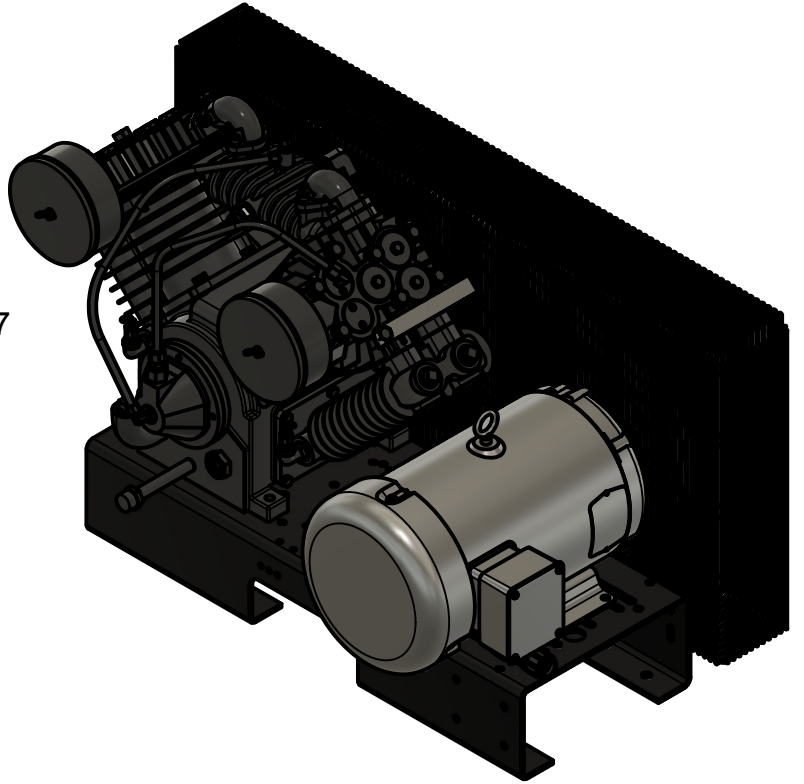

TOP VIEW

FRONT VIEW

SIDE VIEW

PARTS LIST

ITEM	QTY	PART NUMBER	DESCRIPTION
1	1	IAT-T120H4-DUP	120 BASIC DUPLEX TANK ASSY
2	2	IAT-B103	10HP SKID BASIC ASSEMBLY
3	1	IAT-DP-PANEL-BRK	PANEL MOUNTING BRACKET
4	1	IAT-ALTPNL3-15HP-230	ALT CONTROL PANEL 230V

C

B

B

A

A

TOP VIEW

FRONT VIEW

SIDE VIEW

PARTS LIST

ITEM	QTY	PART NUMBER	DESCRIPTION
1	1	IAT-TP32BKWR (CURRENT)	32IN TOP PLATE
2	1	IAT-CA2	10HP BARE PUMP
3	1	IAT-EM-10-3-17T	10HP TEFC 3 PHASE 1750 RPM
4	1	IAT-2BK90-1-3/8	2B 8.75 FIXED BORE 1-3/8
5	2	IAT-B80	80" BELTS

PARTS LIST

ITEM	QTY	PART NUMBER	DESCRIPTION
6	1	IAT-BG40X20X5EU	#3EU BELT GUARD 10HP ELE
7	1	IAT-4972NM	3/4X3/4 90 CONN FOR 10 SEOPRE
8	1	IAT-2404-08-12-O	3/4MP X 1/2 M JIC STRAIGHT OR
9	2	IAT-1/8X1X12	STRAP BELT GUARD