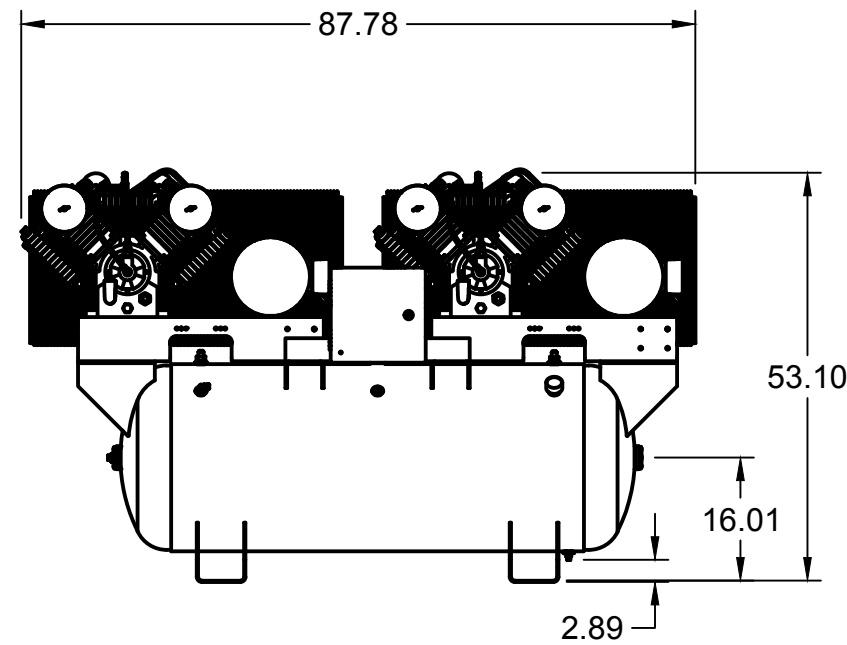

TOP VIEW

FRONT VIEW

SIDE VIEW

PARTS LIST

ITEM	QTY	PART NUMBER	DESCRIPTION
1	1	IAT-T120H4-DUP	120 BASIC DUPLEX TANK ASSY
2	2	IAT-B103	10HP SKID BASIC ASSEMBLY
3	1	IAT-DP-PANEL-BRK	PANEL MOUNTING BRACKET
4	1	IAT-ALTPNL3-15HP-230	ALT CONTROL PANEL 230V

TANK DISCHARGE  
OUTLET SIZE: 3/4"

4

3

2

1

D

D

C

PARTS LIST

ITEM	QTY	PART NUMBER	DESCRIPTION
1	1	IAT-TP32BKWR (CURRENT)	32IN TOP PLATE
2	1	IAT-CA2	10HP BARE PUMP
3	1	IAT-EM-10-3-17T	10HP TEFC 3 PHASE 1750 RPM
4	1	IAT-2BK90-1-3/8	2B 8.75 FIXED BORE 1-3/8
5	2	IAT-B80	80" BELTS

PARTS LIST

ITEM	QTY	PART NUMBER	DESCRIPTION
6	1	IAT-BG40X20X5EU	#3EU BELT GUARD 10HP ELE
7	1	IAT-4972NM	3/4X3/4 90 CONN FOR 10 SEOPRE
8	1	IAT-2404-08-12-O	3/4MP X 1/2 M JIC STRAIGHT OR
9	2	IAT-1/8X1X12	STRAP BELT GUARD