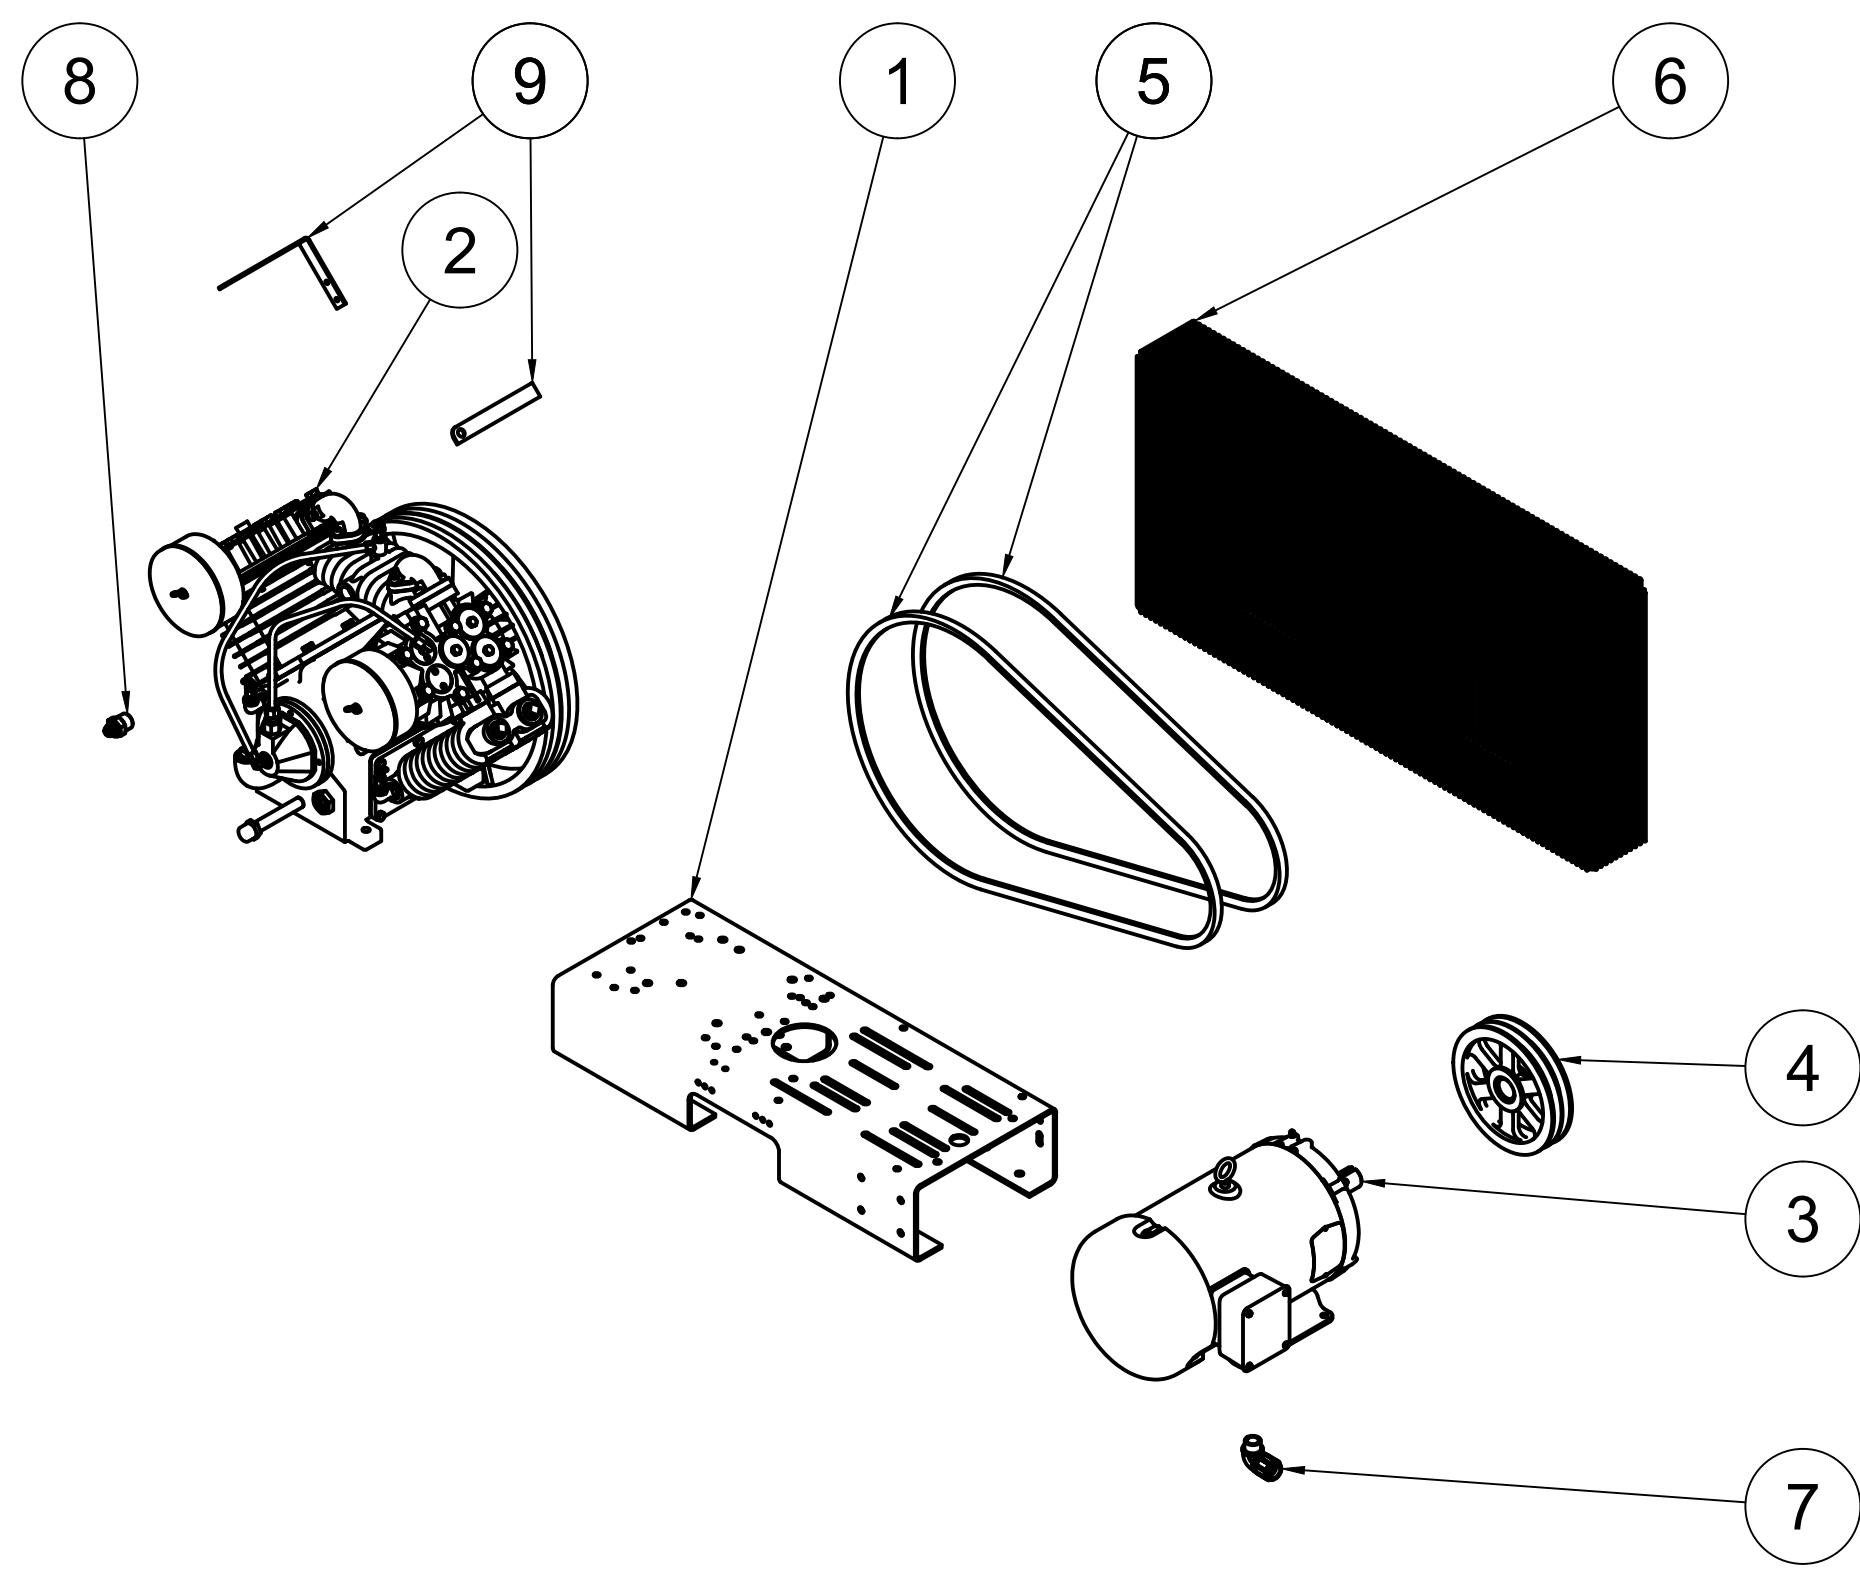

TOP VIEW

FRONT VIEW

SIDE VIEW

PARTS LIST

ITEM	QTY	PART NUMBER	DESCRIPTION
1	1	IAT-T120H4-DUP	120 BASIC DUPLEX TANK ASSY
2	2	IAT-B103	10HP SKID BASIC ASSEMBLY
3	1	IAT-DP-PANEL-BRK	PANEL MOUNTING BRACKET
4	1	IAT-ALTPNL3-15HP-230	ALT CONTROL PANEL 230V

C

B

B

A

A

TOP VIEW

FRONT VIEW

SIDE VIEW

PARTS LIST

ITEM	QTY	PART NUMBER	DESCRIPTION
1	1	IAT-TP32BKWR (CURRENT)	32IN TOP PLATE
2	1	IAT-CA2	10HP BARE PUMP
3	1	IAT-EM-10-3-17T	10HP TEFC 3 PHASE 1750 RPM
4	1	IAT-2BK90-1-3/8	2B 8.75 FIXED BORE 1-3/8
5	2	IAT-B80	80" BELTS

PARTS LIST

ITEM	QTY	PART NUMBER	DESCRIPTION
6	1	IAT-BG40X20X5EU	#3EU BELT GUARD 10HP ELE
7	1	IAT-4972NM	3/4X3/4 90 CONN FOR 10 SEOPRE
8	1	IAT-2404-08-12-O	3/4MP X 1/2 M JIC STRAIGHT OR
9	2	IAT-1/8X1X12	STRAP BELT GUARD