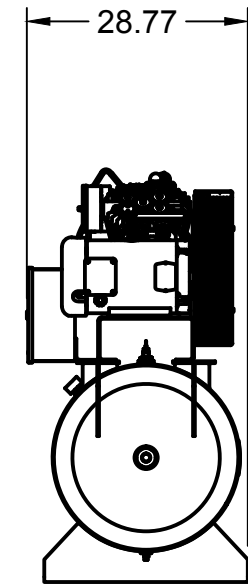

TOP VIEW

FRONT VIEW

SIDE VIEW

PARTS LIST

ITEM	QTY	PART NUMBER	DESCRIPTION
1	1	IAT-T120H4-DUP	120 BASIC DUPLEX TANK ASSY
2	2	IAT-B103	10HP SKID BASIC ASSEMBLY
3	1	IAT-DP-PANEL-BRK	PANEL MOUNTING BRACKET
4	1	IAT-ALTPNL3-15HP-230	ALT CONTROL PANEL 230V

TANK DISCHARGE  
OUTLET SIZE: 3/4"

4

3

2

1

D

D

C

PARTS LIST

ITEM	QTY	PART NUMBER	DESCRIPTION
1	1	IAT-TP32BKWR (CURRENT)	32IN TOP PLATE
2	1	IAT-CA2	10HP BARE PUMP
3	1	IAT-EM-10-3-17T	10HP TEFC 3 PHASE 1750 RPM
4	1	IAT-2BK90-1-3/8	2B 8.75 FIXED BORE 1-3/8
5	2	IAT-B80	80" BELTS

PARTS LIST

ITEM	QTY	PART NUMBER	DESCRIPTION
6	1	IAT-BG40X20X5EU	#3EU BELT GUARD 10HP ELE
7	1	IAT-4972NM	3/4X3/4 90 CONN FOR 10 SEOPRE
8	1	IAT-2404-08-12-O	3/4MP X 1/2 M JIC STRAIGHT OR
9	2	IAT-1/8X1X12	STRAP BELT GUARD