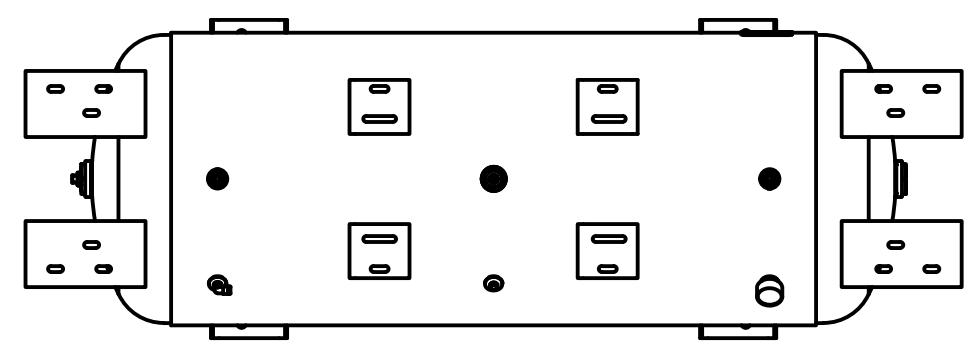

PARTS LIST

ITEM	QTY	PART NUMBER	DESCRIPTION
1	1	IAT-TP32BKWR (CURRENT)	32IN TOP PLATE
2	1	IAT-CA2	10HP BARE PUMP
3	1	IAT-EM-10-3-17T	10HP TEFC 3 PHASE 1750 RPM
4	1	IAT-2BK90-1-3/8	2B 8.75 FIXED BORE 1-3/8
5	2	IAT-B80	80" BELTS

PARTS LIST

ITEM	QTY	PART NUMBER	DESCRIPTION
6	1	IAT-BG40X20X5EU	#3EU BELT GUARD 10HP ELE
7	1	IAT-4972NM	3/4X3/4 90 CONN FOR 10 SEOPRE
8	1	IAT-2404-08-12-O	3/4MP X 1/2 M JIC STRAIGHT OR
9	2	IAT-1/8X1X12	STRAP BELT GUARD

D

D

TOP VIEW

C

C

FRONT VIEW

SIDE VIEW

B