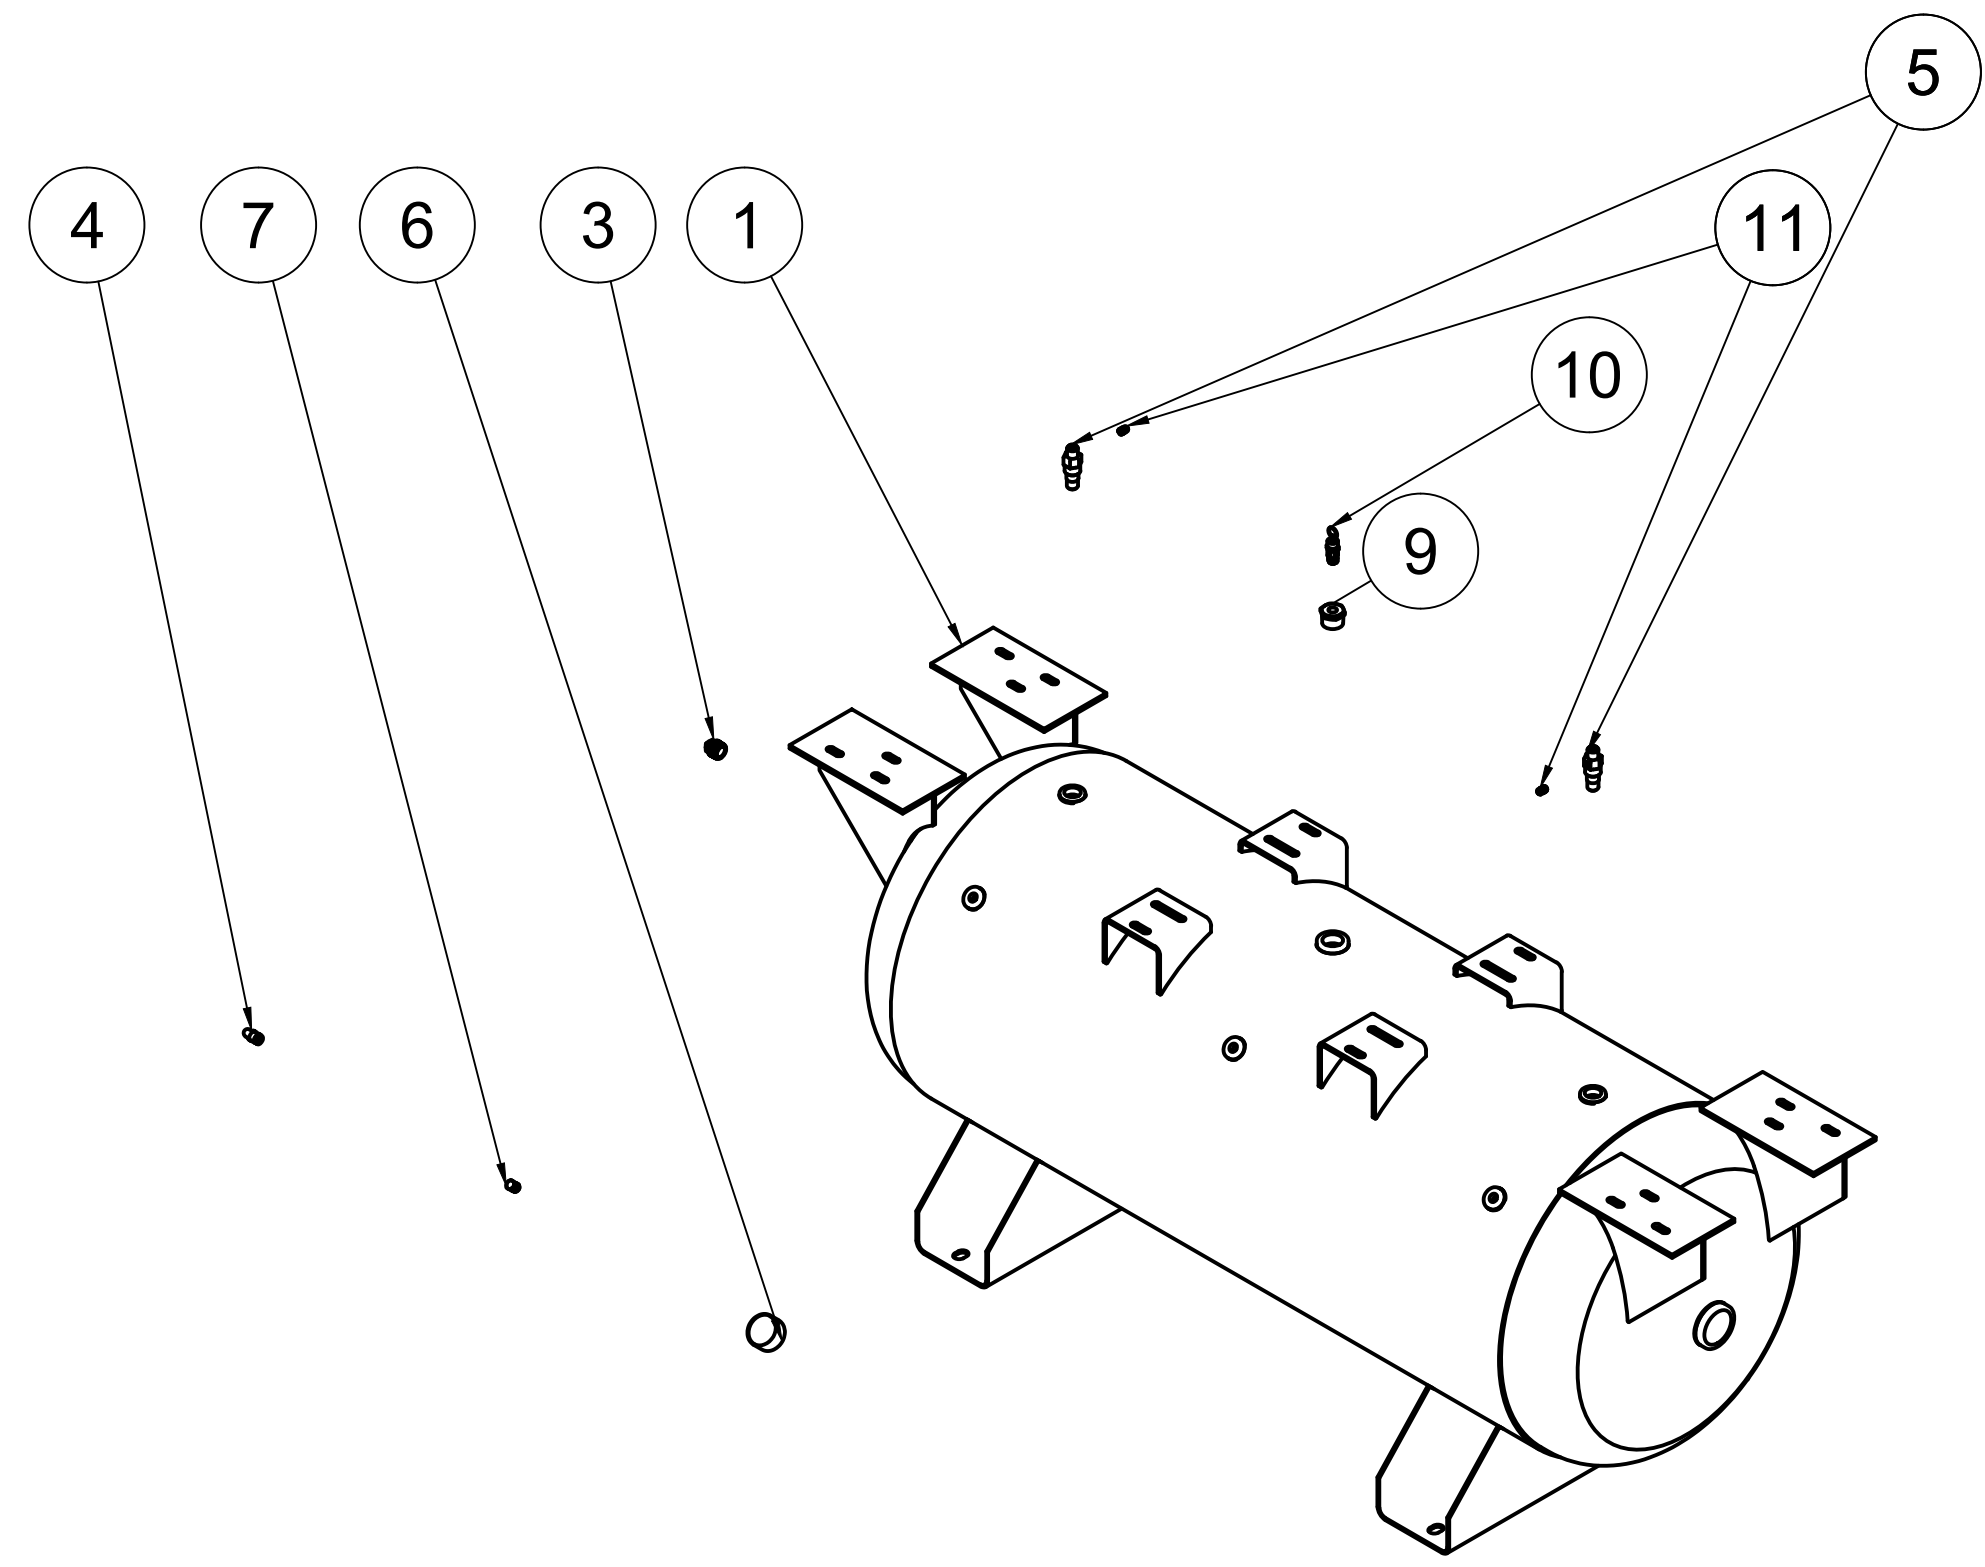

PARTS LIST

ITEM	QTY	PART NUMBER	DESCRIPTION
1	1	IAT-TP32BKWR (CURRENT)	32IN TOP PLATE
2	1	IAT-CA2	10HP BARE PUMP
3	1	IAT-EM-10-3-17T	10HP TEFC 3 PHASE 1750 RPM
4	1	IAT-2BK90-1-3/8	2B 8.75 FIXED BORE 1-3/8
5	2	IAT-B80	80" BELTS

PARTS LIST

ITEM	QTY	PART NUMBER	DESCRIPTION
6	1	IAT-BG40X20X5EU	#3EU BELT GUARD 10HP ELE
7	1	IAT-4972NM	3/4X3/4 90 CONN FOR 10 SEOPRE
8	1	IAT-2404-08-12-O	3/4MP X 1/2 M JIC STRAIGHT OR
9	2	IAT-1/8X1X12	STRAP BELT GUARD

D

D

TOP VIEW

C

C

FRONT VIEW

SIDE VIEW

B

B

BOTTOM VIEW

A

A

PARTS LIST

PARTS LIST

ITEM	QTY	PART NUMBER	DESCRIPTION	ITEM	QTY	PART NUMBER	DESCRIPTION
1	1	IAT-120DPBKWR	120 DUPLEX GALLON TANK	7	1	IAT-109-4	1/4 BRASS PLUG
3	1	IAT-PF3/4PLUG	3/4" PLUG	8	1	IAT-BDC604-04	1/4 PIPE DRAIN COCK
4	1	IAT-BPC-2501-06-04	1/4 P X 3/8 COMP PUSH LOK 90	9	1	IAT-1X1/4REDUCER	1X1/4 REDUCER
5	2	IAT-CTJ1234	JIC CHECK VALVE	10	1	IAT-ST25-200	SAFETY VALVE 200 PSI
6	1	IAT-PSB20	AIR GAUGE BACK MT 1/4	11	2	IAT-109-2	1/8 BRASS PLUG