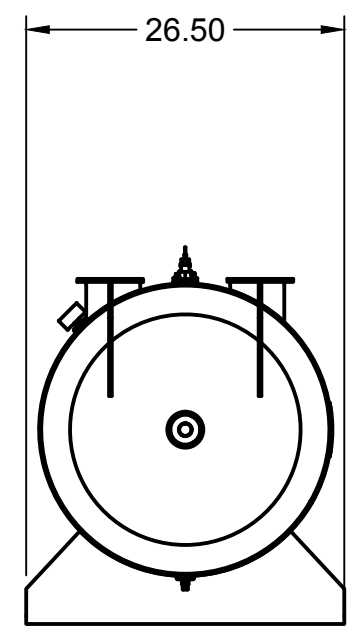

PARTS LIST

ITEM	QTY	PART NUMBER	DESCRIPTION
1	1	IAT-TP32BKWR (CURRENT)	32IN TOP PLATE
2	1	IAT-CA2	10HP BARE PUMP
3	1	IAT-EM-10-3-17T	10HP TEFC 3 PHASE 1750 RPM
4	1	IAT-2BK90-1-3/8	2B 8.75 FIXED BORE 1-3/8
5	2	IAT-B80	80" BELTS

PARTS LIST

ITEM	QTY	PART NUMBER	DESCRIPTION
6	1	IAT-BG40X20X5EU	#3EU BELT GUARD 10HP ELE
7	1	IAT-4972NM	3/4X3/4 90 CONN FOR 10 SEOPRE
8	1	IAT-2404-08-12-O	3/4MP X 1/2 M JIC STRAIGHT OR
9	2	IAT-1/8X1X12	STRAP BELT GUARD

D

D

TOP VIEW

C

C

FRONT VIEW

SIDE VIEW

B

B

BOTTOM VIEW

A

A

PARTS LIST

PARTS LIST

ITEM	QTY	PART NUMBER	DESCRIPTION	ITEM	QTY	PART NUMBER	DESCRIPTION
1	1	IAT-120DPBKWR	120 DUPLEX GALLON TANK	7	1	IAT-109-4	1/4 BRASS PLUG
3	1	IAT-PF3/4PLUG	3/4" PLUG	8	1	IAT-BDC604-04	1/4 PIPE DRAIN COCK
4	1	IAT-BPC-2501-06-04	1/4 P X 3/8 COMP PUSH LOK 90	9	1	IAT-1X1/4REDUCER	1X1/4 REDUCER
5	2	IAT-CTJ1234	JIC CHECK VALVE	10	1	IAT-ST25-200	SAFETY VALVE 200 PSI
6	1	IAT-PSB20	AIR GAUGE BACK MT 1/4	11	2	IAT-109-2	1/8 BRASS PLUG