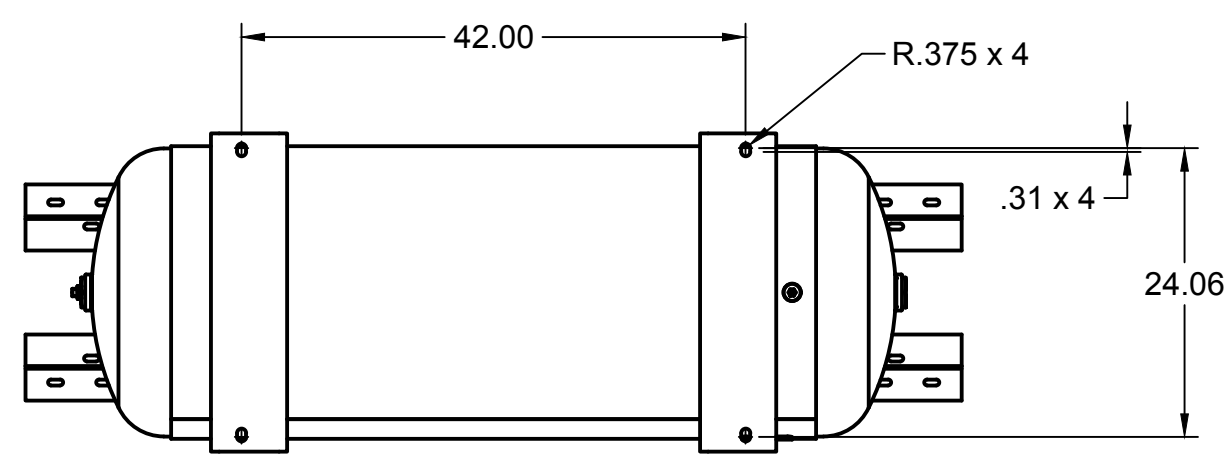

PARTS LIST

ITEM	QTY	PART NUMBER	DESCRIPTION
1	1	IAT-TP32BKWR (CURRENT)	32IN TOP PLATE
2	1	IAT-CA2	10HP BARE PUMP
3	1	IAT-EM-10-3-17T	10HP TEFC 3 PHASE 1750 RPM
4	1	IAT-2BK90-1-3/8	2B 8.75 FIXED BORE 1-3/8
5	2	IAT-B80	80" BELTS

D

D

TOP VIEW

C

C

FRONT VIEW

SIDE VIEW

B

B

BOTTOM VIEW

A

A

PARTS LIST

PARTS LIST

ITEM	QTY	PART NUMBER	DESCRIPTION	ITEM	QTY	PART NUMBER	DESCRIPTION
1	1	IAT-120DPBKWR	120 DUPLEX GALLON TANK	7	1	IAT-109-4	1/4 BRASS PLUG
3	1	IAT-PF3/4PLUG	3/4" PLUG	8	1	IAT-BDC604-04	1/4 PIPE DRAIN COCK
4	1	IAT-BPC-2501-06-04	1/4 P X 3/8 COMP PUSH LOK 90	9	1	IAT-1X1/4REDUCER	1X1/4 REDUCER
5	2	IAT-CTJ1234	JIC CHECK VALVE	10	1	IAT-ST25-200	SAFETY VALVE 200 PSI
6	1	IAT-PSB20	AIR GAUGE BACK MT 1/4	11	2	IAT-109-2	1/8 BRASS PLUG