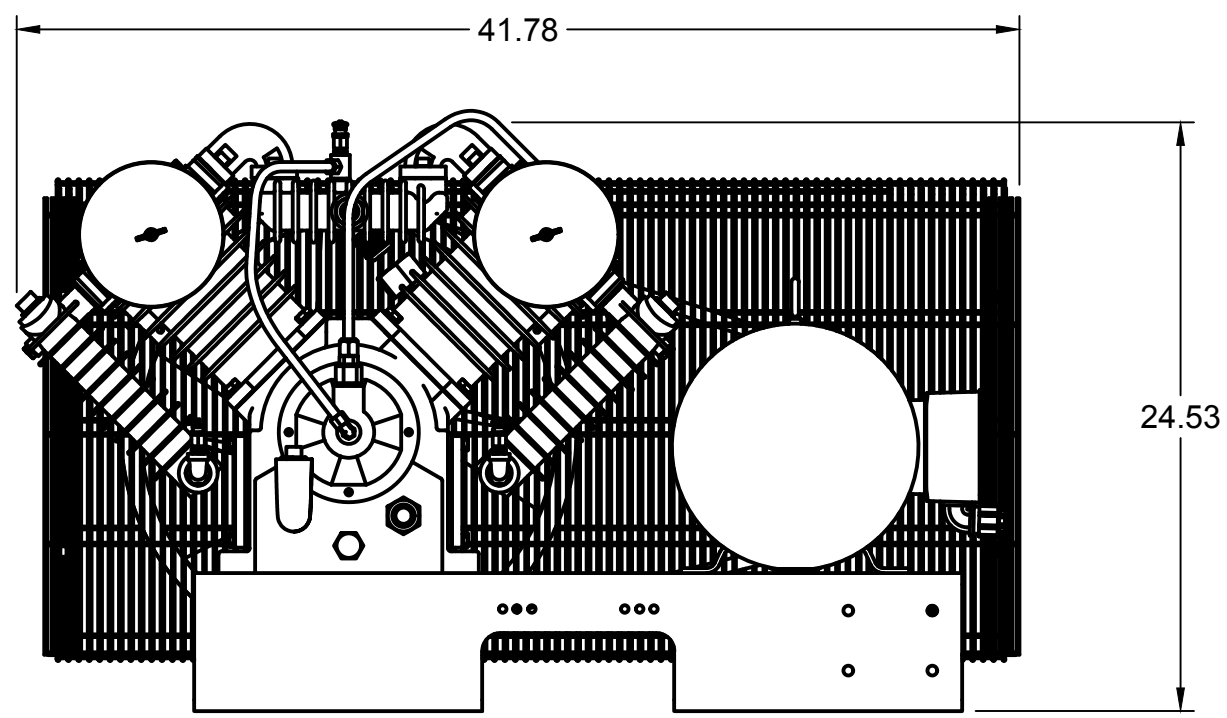

TOP VIEW

FRONT VIEW

SIDE VIEW

PARTS LIST

ITEM	QTY	PART NUMBER	DESCRIPTION
1	1	IAT-T120H4-DUP	120 BASIC DUPLEX TANK ASSY
2	2	IAT-B103	10HP SKID BASIC ASSEMBLY
3	1	IAT-DP-PANEL-BRK	PANEL MOUNTING BRACKET
4	1	IAT-ALTPNL3-15HP-230	ALT CONTROL PANEL 230V

C

B

B

A

A

TOP VIEW

FRONT VIEW

SIDE VIEW

PARTS LIST

ITEM	QTY	PART NUMBER	DESCRIPTION
1	1	IAT-TP32BKWR (CURRENT)	32IN TOP PLATE
2	1	IAT-CA2	10HP BARE PUMP
3	1	IAT-EM-10-3-17T	10HP TEFC 3 PHASE 1750 RPM
4	1	IAT-2BK90-1-3/8	2B 8.75 FIXED BORE 1-3/8
5	2	IAT-B80	80" BELTS

PARTS LIST

ITEM	QTY	PART NUMBER	DESCRIPTION
6	1	IAT-BG40X20X5EU	#3EU BELT GUARD 10HP ELE
7	1	IAT-4972NM	3/4X3/4 90 CONN FOR 10 SEOPRE
8	1	IAT-2404-08-12-O	3/4MP X 1/2 M JIC STRAIGHT OR
9	2	IAT-1/8X1X12	STRAP BELT GUARD