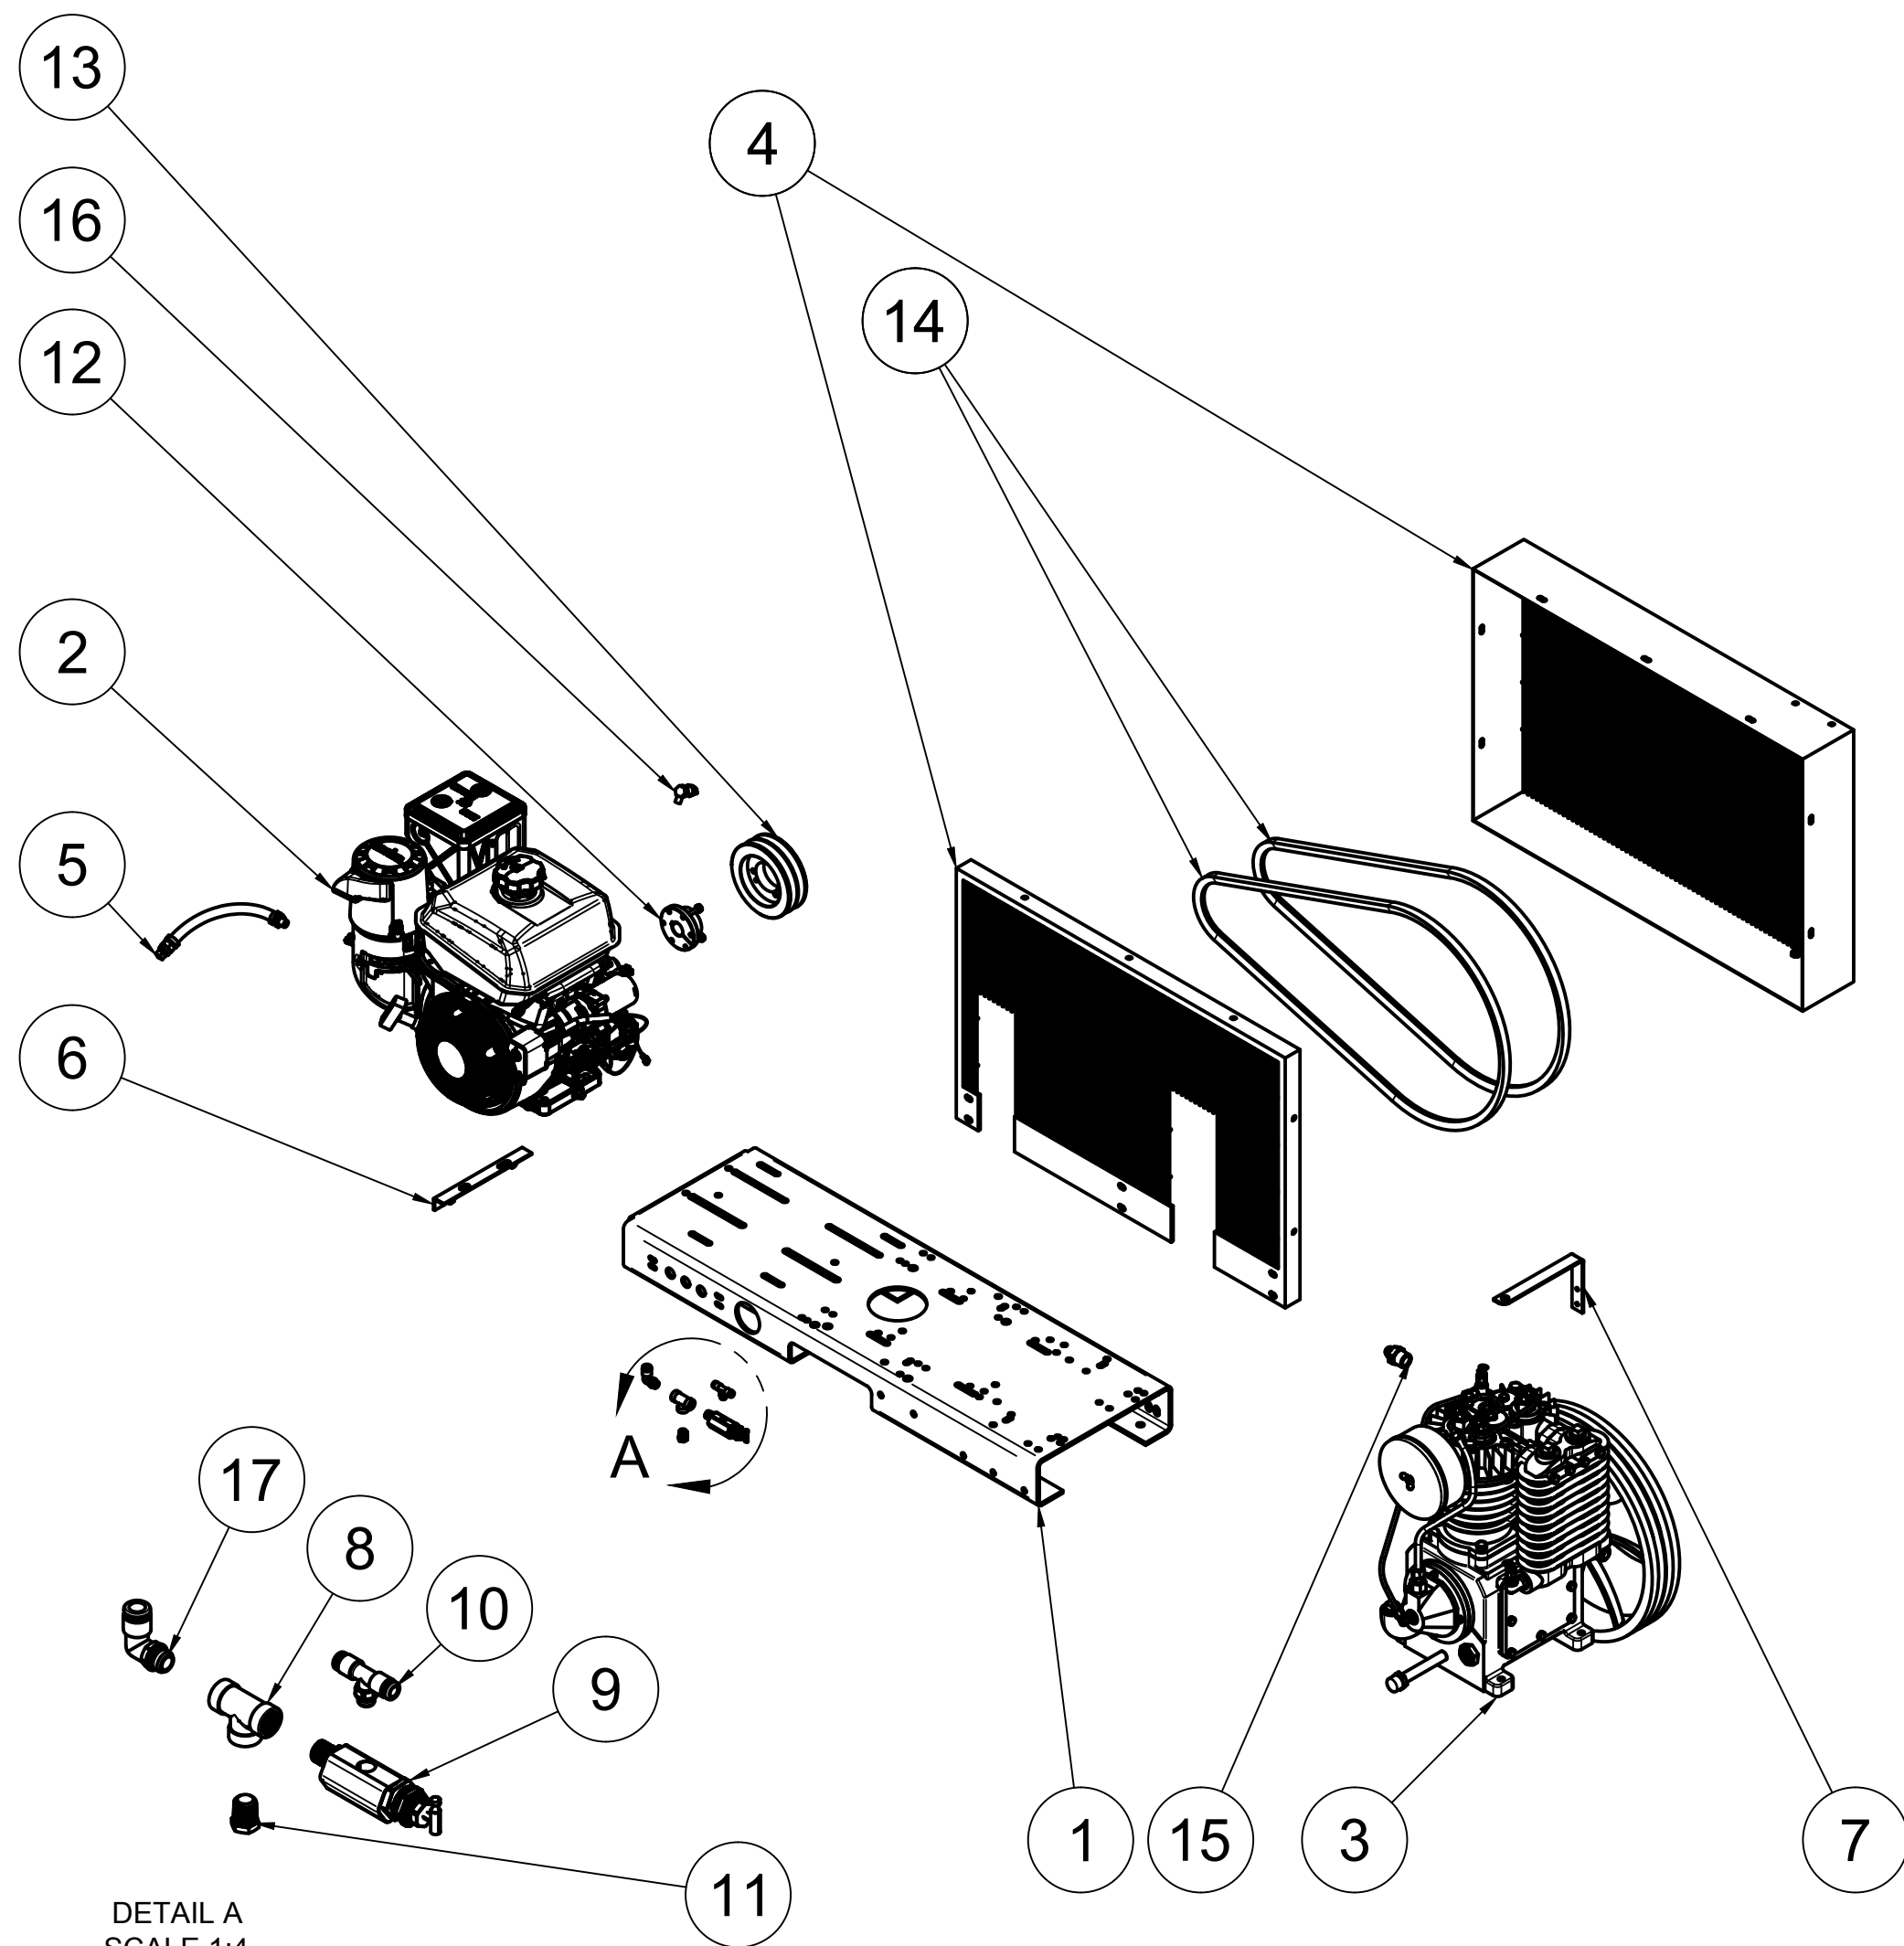

TOP VIEW

FRONT VIEW

SIDE VIEW

PARTS LIST

ITEM	QTY	PART NUMBER	DESCRIPTION
1	1	IAT-T30HG	30 GALLON HORIZ GAS BASIC
2	1	IAT-C144	14HP KOHLER BASIC SKID CA1BU

TANK DISCHARGE
OUTLET SIZE: 3/4"

4

3

A

A

TOP VIEW

FRONT VIEW

SIDE VIEW

DETAIL A
SCALE 1:4

PARTS LIST				PARTS LIST			
ITEM	QTY	PART NUMBER	DESCRIPTION	ITEM	QTY	PART NUMBER	DESCRIPTION
1	1	IAT-TP40BKWR (CURRENT)	40IN TOP PLATE	10	1	IAT-BPC-2601-04-0402	1/4" PUSH LOK TEE X 1/8" NPT
2	1	IAT-CH440	14HP KOHLER ENGINE	11	1	IAT-5406-P-04	1/4" STEEL HEX PLUG
3	1	IAT-CA1-B-U	5 HP W/CENT/UL H/U	12	1	IAT-LPH1HUB	1"H HUB
4	1	IAT-BG5X18X32X10G-V2	BELT GUARD 11-15 HP GAS EU	13	1	IAT-LP2B495H	PULLEY (2BK52H)
5	1	IAT-OIL-DRAIN	OIL DRAIN	14	2	IAT-B72	BELT
6	1	IAT-MOTOR-ADJST BRKT	MOTOR ADJUSTMENT BRACKET	15	1	IAT-2404-08-12-O	3/4MP X 1/2 M JIC STRAIGHT OR
7	1	IAT-1/8X1X12	STRAP BELT GUARD	16	1	IAT-TCSP-H-5565-B	5.5 HP HONDA THROTTLE CONTRO
8	1	IAT-PF1/4" T BLACK	1/4" T GALV	17	1	IAT-BPC-2501-06-04	1/4 P X 3/8 COMP PUSH LOK 90
9	1	IAT-RCB-MHU160/175	PILOT VALVE 160/175				

B

B

PARTS LIST

ITEM	QTY	PART NUMBER	DESCRIPTION
1	1	IAT-30HNTP-BKWR	30 GALLON TANK
2	4	IAT-3X1.8X.7D	RUBBER PAD FOR TOP PLATES
3	1	IAT-PF1/4"CL	1/4" CLOSE NIPPLE GALV
4	1	IAT-PF1/4" T BLACK	1/4" T GALV
5	1	IAT-PSB20	AIR GAUGE BACK MT 1/4
6	1	IAT-BPC-2501-06-04	1/4 P X 3/8 COMP PUSH LOK 90
7	1	IAT-PF3/4PLUG	3/4" PLUG
8	1	IAT-ST25-200	SAFETY VALVE 200 PSI
9	1	IAT-CTJ1234	JIC CHECK VALVE
10	1	IAT-109-2	1/8 BRASS PLUG
11	1	IAT-BDC604-04	1/4 PIPE DRAIN COCK