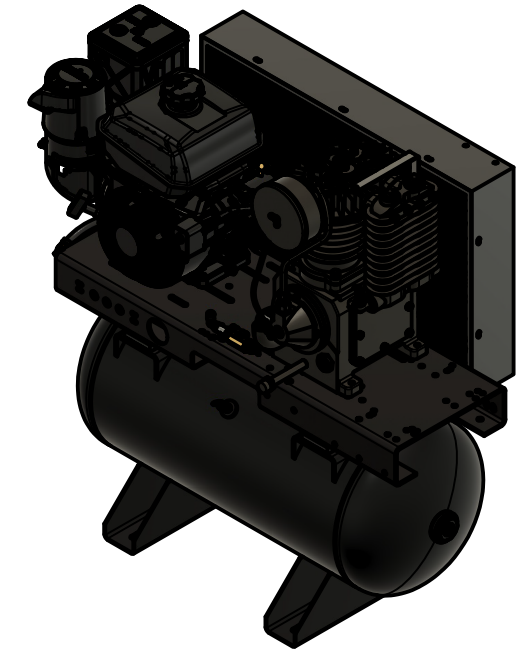

TOP VIEW

FRONT VIEW

SIDE VIEW

PARTS LIST

ITEM	QTY	PART NUMBER	DESCRIPTION
1	1	IAT-T30HG	30 GALLON HORIZ GAS BASIC
2	1	IAT-C144	14HP KOHLER BASIC SKID CA1BU

TANK DISCHARGE
OUTLET SIZE: 3/4"

4

3

A

A

TOP VIEW

FRONT VIEW

SIDE VIEW

DETAIL A
SCALE 1:4

PARTS LIST				PARTS LIST			
ITEM	QTY	PART NUMBER	DESCRIPTION	ITEM	QTY	PART NUMBER	DESCRIPTION
1	1	IAT-TP40BKWR (CURRENT)	40IN TOP PLATE	10	1	IAT-BPC-2601-04-0402	1/4" PUSH LOK TEE X 1/8" NPT
2	1	IAT-CH440	14HP KOHLER ENGINE	11	1	IAT-5406-P-04	1/4" STEEL HEX PLUG
3	1	IAT-CA1-B-U	5 HP W/CENT/UL H/U	12	1	IAT-LPH1HUB	1"H HUB
4	1	IAT-BG5X18X32X10G-V2	BELT GUARD 11-15 HP GAS EU	13	1	IAT-LP2B495H	PULLEY (2BK52H)
5	1	IAT-OIL-DRAIN	OIL DRAIN	14	2	IAT-B72	BELT
6	1	IAT-MOTOR-ADJST BRKT	MOTOR ADJUSTMENT BRACKET	15	1	IAT-2404-08-12-O	3/4MP X 1/2 M JIC STRAIGHT OR
7	1	IAT-1/8X1X12	STRAP BELT GUARD	16	1	IAT-TCSP-H-5565-B	5.5 HP HONDA THROTTLE CONTRO
8	1	IAT-PF1/4" T BLACK	1/4" T GALV	17	1	IAT-BPC-2501-06-04	1/4 P X 3/8 COMP PUSH LOK 90
9	1	IAT-RCB-MHU160/175	PILOT VALVE 160/175				