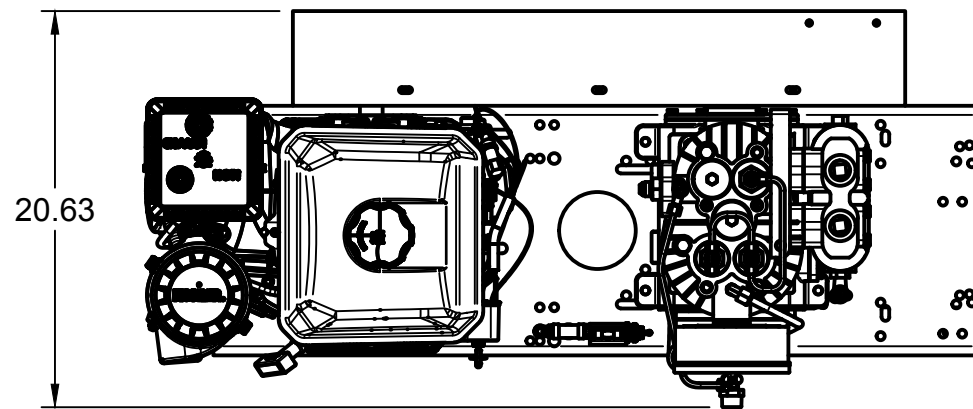

TOP VIEW

FRONT VIEW

SIDE VIEW

PARTS LIST

ITEM	QTY	PART NUMBER	DESCRIPTION
1	1	IAT-T30HG	30 GALLON HORIZ GAS BASIC
2	1	IAT-C144	14HP KOHLER BASIC SKID CA1BU

TANK DISCHARGE
OUTLET SIZE: 3/4"

4

3

A

A

TOP VIEW

FRONT VIEW

SIDE VIEW

DETAIL A
SCALE 1:4

PARTS LIST				PARTS LIST			
ITEM	QTY	PART NUMBER	DESCRIPTION	ITEM	QTY	PART NUMBER	DESCRIPTION
1	1	IAT-TP40BKWR (CURRENT)	40IN TOP PLATE	10	1	IAT-BPC-2601-04-0402	1/4" PUSH LOK TEE X 1/8" NPT
2	1	IAT-CH440	14HP KOHLER ENGINE	11	1	IAT-5406-P-04	1/4" STEEL HEX PLUG
3	1	IAT-CA1-B-U	5 HP W/CENT/UL H/U	12	1	IAT-LPH1HUB	1"H HUB
4	1	IAT-BG5X18X32X10G-V2	BELT GUARD 11-15 HP GAS EU	13	1	IAT-LP2B495H	PULLEY (2BK52H)
5	1	IAT-OIL-DRAIN	OIL DRAIN	14	2	IAT-B72	BELT
6	1	IAT-MOTOR-ADJST BRKT	MOTOR ADJUSTMENT BRACKET	15	1	IAT-2404-08-12-O	3/4MP X 1/2 M JIC STRAIGHT OR
7	1	IAT-1/8X1X12	STRAP BELT GUARD	16	1	IAT-TCSP-H-5565-B	5.5 HP HONDA THROTTLE CONTRO
8	1	IAT-PF1/4" T BLACK	1/4" T GALV	17	1	IAT-BPC-2501-06-04	1/4 P X 3/8 COMP PUSH LOK 90
9	1	IAT-RCB-MHU160/175	PILOT VALVE 160/175				