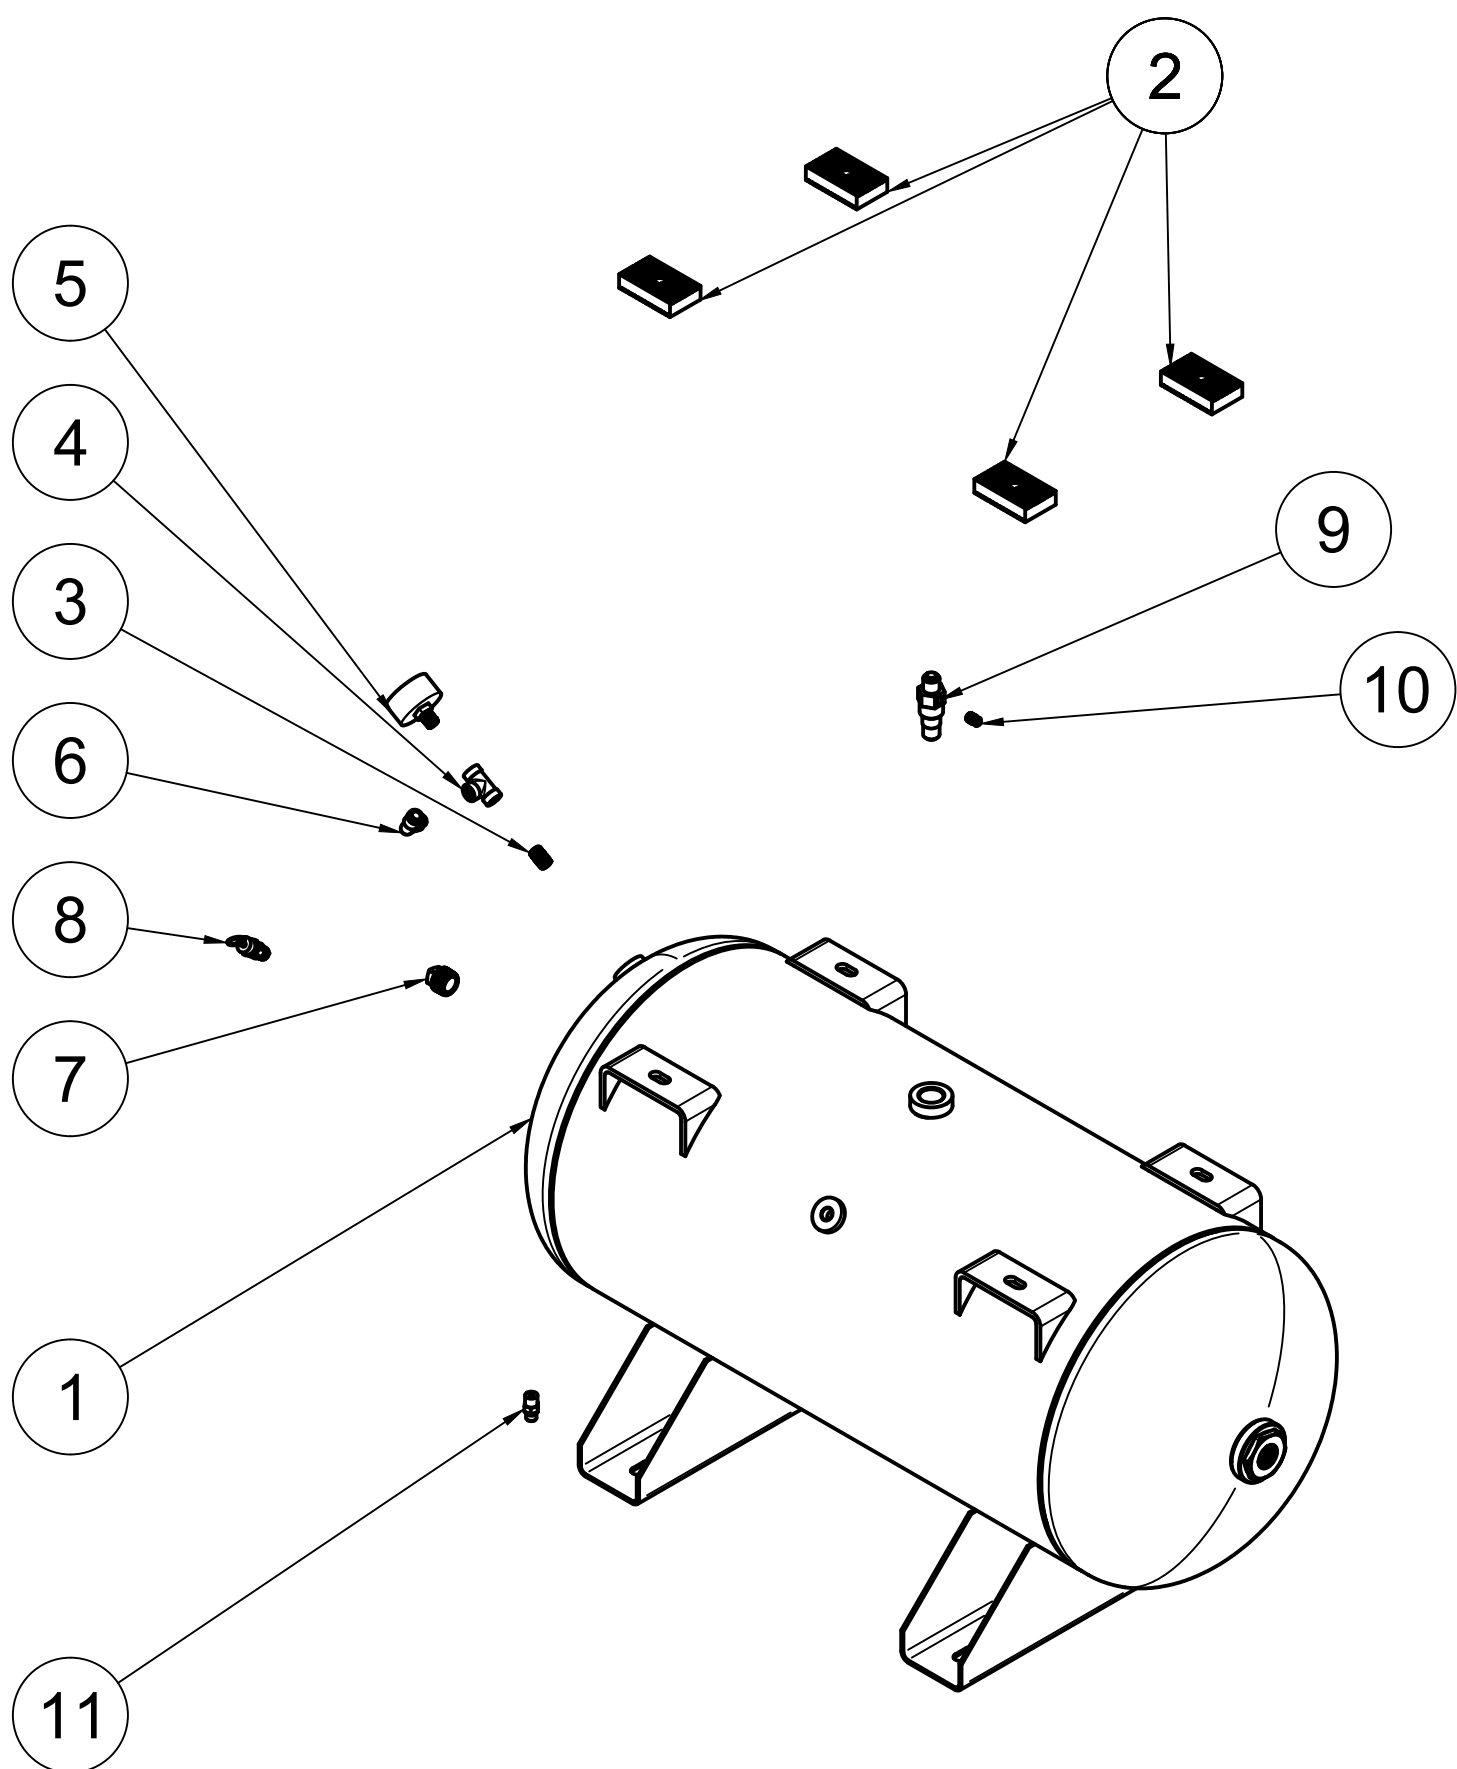

A

A

TOP VIEW

FRONT VIEW

SIDE VIEW

DETAIL A
SCALE 1:4

PARTS LIST				PARTS LIST			
ITEM	QTY	PART NUMBER	DESCRIPTION	ITEM	QTY	PART NUMBER	DESCRIPTION
1	1	IAT-TP40BKWR (CURRENT)	40IN TOP PLATE	10	1	IAT-BPC-2601-04-0402	1/4" PUSH LOK TEE X 1/8" NPT
2	1	IAT-CH440	14HP KOHLER ENGINE	11	1	IAT-5406-P-04	1/4" STEEL HEX PLUG
3	1	IAT-CA1-B-U	5 HP W/CENT/UL H/U	12	1	IAT-LPH1HUB	1"H HUB
4	1	IAT-BG5X18X32X10G-V2	BELT GUARD 11-15 HP GAS EU	13	1	IAT-LP2B495H	PULLEY (2BK52H)
5	1	IAT-OIL-DRAIN	OIL DRAIN	14	2	IAT-B72	BELT
6	1	IAT-MOTOR-ADJST BRKT	MOTOR ADJUSTMENT BRACKET	15	1	IAT-2404-08-12-O	3/4MP X 1/2 M JIC STRAIGHT OR
7	1	IAT-1/8X1X12	STRAP BELT GUARD	16	1	IAT-TCSP-H-5565-B	5.5 HP HONDA THROTTLE CONTRO
8	1	IAT-PF1/4" T BLACK	1/4" T GALV	17	1	IAT-BPC-2501-06-04	1/4 P X 3/8 COMP PUSH LOK 90
9	1	IAT-RCB-MHU160/175	PILOT VALVE 160/175				

D

D

TOP VIEW

FRONT VIEW

SIDE VIEW

BOTTOM VIEW

C

C

B

B

PARTS LIST

ITEM	QTY	PART NUMBER	DESCRIPTION
1	1	IAT-30HNTP-BKWR	30 GALLON TANK
2	4	IAT-3X1.8X.7D	RUBBER PAD FOR TOP PLATES
3	1	IAT-PF1/4"CL	1/4" CLOSE NIPPLE GALV
4	1	IAT-PF1/4" T BLACK	1/4" T GALV
5	1	IAT-PSB20	AIR GAUGE BACK MT 1/4
6	1	IAT-BPC-2501-06-04	1/4 P X 3/8 COMP PUSH LOK 90
7	1	IAT-PF3/4PLUG	3/4" PLUG
8	1	IAT-ST25-200	SAFETY VALVE 200 PSI
9	1	IAT-CTJ1234	JIC CHECK VALVE
10	1	IAT-109-2	1/8 BRASS PLUG
11	1	IAT-BDC604-04	1/4 PIPE DRAIN COCK