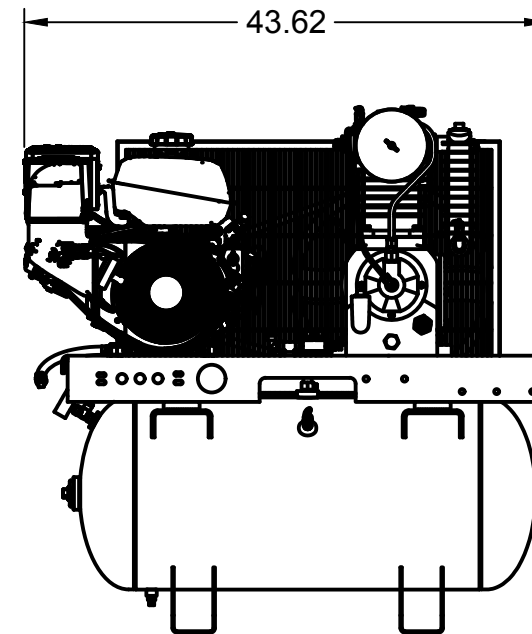

TOP VIEW

FRONT VIEW

SIDE VIEW

PARTS LIST

ITEM	QTY	PART NUMBER	DESCRIPTION
1	1	IAT-T30HG	30 GALLON HORIZ GAS BASIC
2	1	IAT-C144	14HP KOHLER BASIC SKID CA1BU

TANK DISCHARGE
OUTLET SIZE: 3/4"

4

3

A

A

TOP VIEW

FRONT VIEW

SIDE VIEW

DETAIL A
SCALE 1:4

PARTS LIST				PARTS LIST			
ITEM	QTY	PART NUMBER	DESCRIPTION	ITEM	QTY	PART NUMBER	DESCRIPTION
1	1	IAT-TP40BKWR (CURRENT)	40IN TOP PLATE	10	1	IAT-BPC-2601-04-0402	1/4" PUSH LOK TEE X 1/8" NPT
2	1	IAT-CH440	14HP KOHLER ENGINE	11	1	IAT-5406-P-04	1/4" STEEL HEX PLUG
3	1	IAT-CA1-B-U	5 HP W/CENT/UL H/U	12	1	IAT-LPH1HUB	1"H HUB
4	1	IAT-BG5X18X32X10G-V2	BELT GUARD 11-15 HP GAS EU	13	1	IAT-LP2B495H	PULLEY (2BK52H)
5	1	IAT-OIL-DRAIN	OIL DRAIN	14	2	IAT-B72	BELT
6	1	IAT-MOTOR-ADJST BRKT	MOTOR ADJUSTMENT BRACKET	15	1	IAT-2404-08-12-O	3/4MP X 1/2 M JIC STRAIGHT OR
7	1	IAT-1/8X1X12	STRAP BELT GUARD	16	1	IAT-TCSP-H-5565-B	5.5 HP HONDA THROTTLE CONTRO
8	1	IAT-PF1/4" T BLACK	1/4" T GALV	17	1	IAT-BPC-2501-06-04	1/4 P X 3/8 COMP PUSH LOK 90
9	1	IAT-RCB-MHU160/175	PILOT VALVE 160/175				

B

B

PARTS LIST

ITEM	QTY	PART NUMBER	DESCRIPTION
1	1	IAT-30HNTP-BKWR	30 GALLON TANK
2	4	IAT-3X1.8X.7D	RUBBER PAD FOR TOP PLATES
3	1	IAT-PF1/4"CL	1/4" CLOSE NIPPLE GALV
4	1	IAT-PF1/4" T BLACK	1/4" T GALV
5	1	IAT-PSB20	AIR GAUGE BACK MT 1/4
6	1	IAT-BPC-2501-06-04	1/4 P X 3/8 COMP PUSH LOK 90
7	1	IAT-PF3/4PLUG	3/4" PLUG
8	1	IAT-ST25-200	SAFETY VALVE 200 PSI
9	1	IAT-CTJ1234	JIC CHECK VALVE
10	1	IAT-109-2	1/8 BRASS PLUG
11	1	IAT-BDC604-04	1/4 PIPE DRAIN COCK