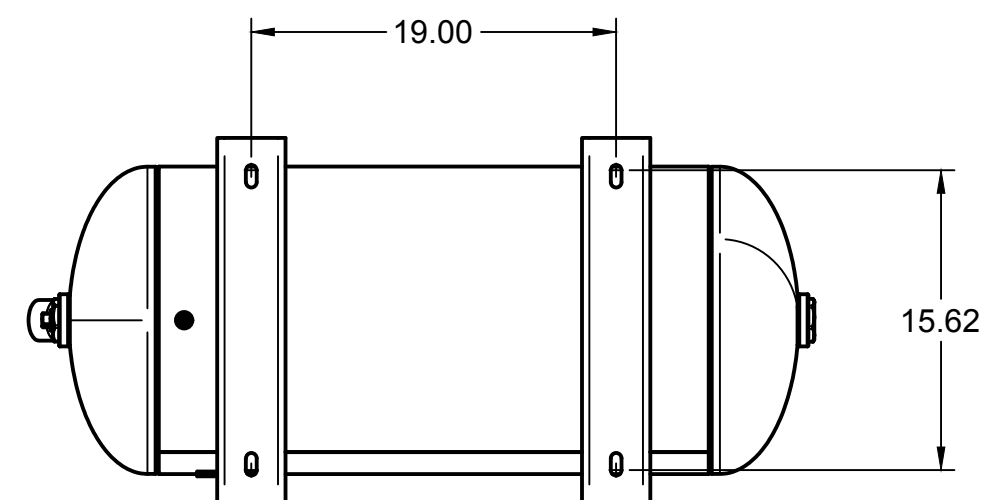

A

A

TOP VIEW

FRONT VIEW

SIDE VIEW

DETAIL A
SCALE 1:4

PARTS LIST				PARTS LIST			
ITEM	QTY	PART NUMBER	DESCRIPTION	ITEM	QTY	PART NUMBER	DESCRIPTION
1	1	IAT-TP40BKWR (CURRENT)	40IN TOP PLATE	10	1	IAT-BPC-2601-04-0402	1/4" PUSH LOK TEE X 1/8" NPT
2	1	IAT-CH440	14HP KOHLER ENGINE	11	1	IAT-5406-P-04	1/4" STEEL HEX PLUG
3	1	IAT-CA1-B-U	5 HP W/CENT/UL H/U	12	1	IAT-LPH1HUB	1"H HUB
4	1	IAT-BG5X18X32X10G-V2	BELT GUARD 11-15 HP GAS EU	13	1	IAT-LP2B495H	PULLEY (2BK52H)
5	1	IAT-OIL-DRAIN	OIL DRAIN	14	2	IAT-B72	BELT
6	1	IAT-MOTOR-ADJST BRKT	MOTOR ADJUSTMENT BRACKET	15	1	IAT-2404-08-12-O	3/4MP X 1/2 M JIC STRAIGHT OR
7	1	IAT-1/8X1X12	STRAP BELT GUARD	16	1	IAT-TCSP-H-5565-B	5.5 HP HONDA THROTTLE CONTRO
8	1	IAT-PF1/4" T BLACK	1/4" T GALV	17	1	IAT-BPC-2501-06-04	1/4 P X 3/8 COMP PUSH LOK 90
9	1	IAT-RCB-MHU160/175	PILOT VALVE 160/175				

D

D

TOP VIEW

FRONT VIEW

SIDE VIEW

BOTTOM VIEW

C

C

B

B

PARTS LIST

ITEM	QTY	PART NUMBER	DESCRIPTION
1	1	IAT-30HNTP-BKWR	30 GALLON TANK
2	4	IAT-3X1.8X.7D	RUBBER PAD FOR TOP PLATES
3	1	IAT-PF1/4"CL	1/4" CLOSE NIPPLE GALV
4	1	IAT-PF1/4" T BLACK	1/4" T GALV
5	1	IAT-PSB20	AIR GAUGE BACK MT 1/4
6	1	IAT-BPC-2501-06-04	1/4 P X 3/8 COMP PUSH LOK 90
7	1	IAT-PF3/4PLUG	3/4" PLUG
8	1	IAT-ST25-200	SAFETY VALVE 200 PSI
9	1	IAT-CTJ1234	JIC CHECK VALVE
10	1	IAT-109-2	1/8 BRASS PLUG
11	1	IAT-BDC604-04	1/4 PIPE DRAIN COCK