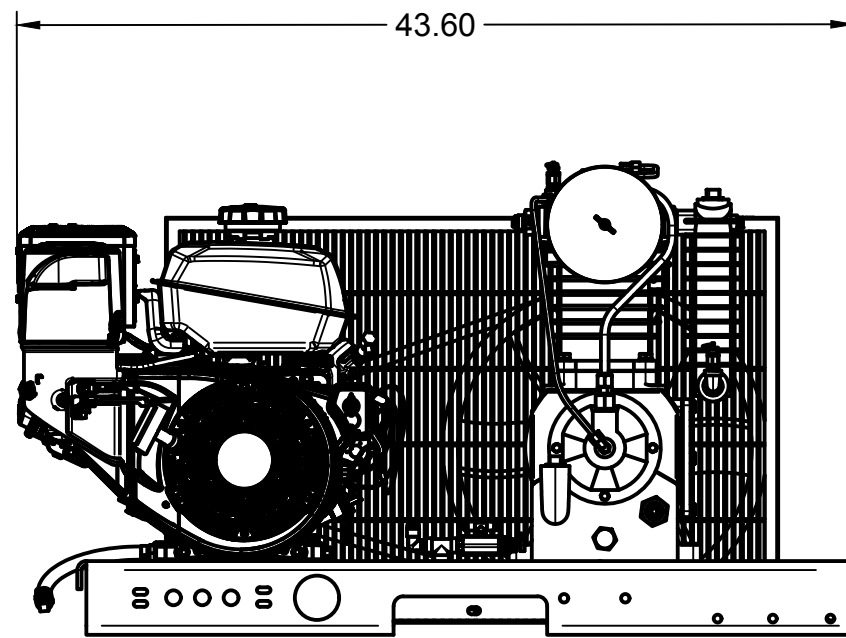

TOP VIEW

FRONT VIEW

SIDE VIEW

PARTS LIST

ITEM	QTY	PART NUMBER	DESCRIPTION
1	1	IAT-T30HG	30 GALLON HORIZ GAS BASIC
2	1	IAT-C144	14HP KOHLER BASIC SKID CA1BU

TANK DISCHARGE
OUTLET SIZE: 3/4"

4

3

A

A

TOP VIEW

FRONT VIEW

SIDE VIEW

DETAIL A
SCALE 1:4

PARTS LIST				PARTS LIST			
ITEM	QTY	PART NUMBER	DESCRIPTION	ITEM	QTY	PART NUMBER	DESCRIPTION
1	1	IAT-TP40BKWR (CURRENT)	40IN TOP PLATE	10	1	IAT-BPC-2601-04-0402	1/4" PUSH LOK TEE X 1/8" NPT
2	1	IAT-CH440	14HP KOHLER ENGINE	11	1	IAT-5406-P-04	1/4" STEEL HEX PLUG
3	1	IAT-CA1-B-U	5 HP W/CENT/UL H/U	12	1	IAT-LPH1HUB	1"H HUB
4	1	IAT-BG5X18X32X10G-V2	BELT GUARD 11-15 HP GAS EU	13	1	IAT-LP2B495H	PULLEY (2BK52H)
5	1	IAT-OIL-DRAIN	OIL DRAIN	14	2	IAT-B72	BELT
6	1	IAT-MOTOR-ADJST BRKT	MOTOR ADJUSTMENT BRACKET	15	1	IAT-2404-08-12-O	3/4MP X 1/2 M JIC STRAIGHT OR
7	1	IAT-1/8X1X12	STRAP BELT GUARD	16	1	IAT-TCSP-H-5565-B	5.5 HP HONDA THROTTLE CONTRO
8	1	IAT-PF1/4" T BLACK	1/4" T GALV	17	1	IAT-BPC-2501-06-04	1/4 P X 3/8 COMP PUSH LOK 90
9	1	IAT-RCB-MHU160/175	PILOT VALVE 160/175				