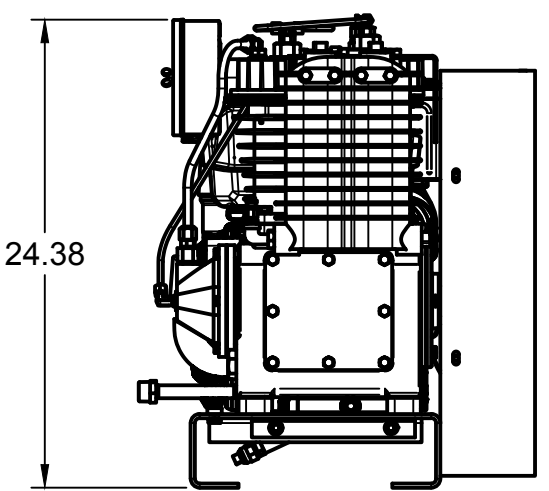

TOP VIEW

FRONT VIEW

SIDE VIEW

PARTS LIST

ITEM	QTY	PART NUMBER	DESCRIPTION
1	1	IAT-T30HG	30 GALLON HORIZ GAS BASIC
2	1	IAT-C144	14HP KOHLER BASIC SKID CA1BU

TANK DISCHARGE
OUTLET SIZE: 3/4"

4

3

A

A

TOP VIEW

FRONT VIEW

SIDE VIEW

DETAIL A
SCALE 1:4

PARTS LIST				PARTS LIST			
ITEM	QTY	PART NUMBER	DESCRIPTION	ITEM	QTY	PART NUMBER	DESCRIPTION
1	1	IAT-TP40BKWR (CURRENT)	40IN TOP PLATE	10	1	IAT-BPC-2601-04-0402	1/4" PUSH LOK TEE X 1/8" NPT
2	1	IAT-CH440	14HP KOHLER ENGINE	11	1	IAT-5406-P-04	1/4" STEEL HEX PLUG
3	1	IAT-CA1-B-U	5 HP W/CENT/UL H/U	12	1	IAT-LPH1HUB	1"H HUB
4	1	IAT-BG5X18X32X10G-V2	BELT GUARD 11-15 HP GAS EU	13	1	IAT-LP2B495H	PULLEY (2BK52H)
5	1	IAT-OIL-DRAIN	OIL DRAIN	14	2	IAT-B72	BELT
6	1	IAT-MOTOR-ADJST BRKT	MOTOR ADJUSTMENT BRACKET	15	1	IAT-2404-08-12-O	3/4MP X 1/2 M JIC STRAIGHT OR
7	1	IAT-1/8X1X12	STRAP BELT GUARD	16	1	IAT-TCSP-H-5565-B	5.5 HP HONDA THROTTLE CONTRO
8	1	IAT-PF1/4" T BLACK	1/4" T GALV	17	1	IAT-BPC-2501-06-04	1/4 P X 3/8 COMP PUSH LOK 90
9	1	IAT-RCB-MHU160/175	PILOT VALVE 160/175				

D

D

TOP VIEW

FRONT VIEW

SIDE VIEW

BOTTOM VIEW

C

C

B

B

PARTS LIST

ITEM	QTY	PART NUMBER	DESCRIPTION
1	1	IAT-30HNTP-BKWR	30 GALLON TANK
2	4	IAT-3X1.8X.7D	RUBBER PAD FOR TOP PLATES
3	1	IAT-PF1/4"CL	1/4" CLOSE NIPPLE GALV
4	1	IAT-PF1/4" T BLACK	1/4" T GALV
5	1	IAT-PSB20	AIR GAUGE BACK MT 1/4
6	1	IAT-BPC-2501-06-04	1/4 P X 3/8 COMP PUSH LOK 90
7	1	IAT-PF3/4PLUG	3/4" PLUG
8	1	IAT-ST25-200	SAFETY VALVE 200 PSI
9	1	IAT-CTJ1234	JIC CHECK VALVE
10	1	IAT-109-2	1/8 BRASS PLUG
11	1	IAT-BDC604-04	1/4 PIPE DRAIN COCK