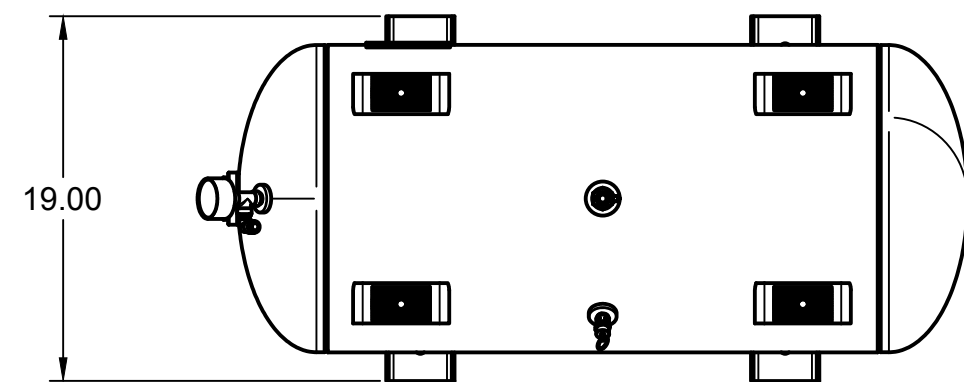

A

A

TOP VIEW

FRONT VIEW

SIDE VIEW

DETAIL A
SCALE 1:4

PARTS LIST				PARTS LIST			
ITEM	QTY	PART NUMBER	DESCRIPTION	ITEM	QTY	PART NUMBER	DESCRIPTION
1	1	IAT-TP40BKWR (CURRENT)	40IN TOP PLATE	10	1	IAT-BPC-2601-04-0402	1/4" PUSH LOK TEE X 1/8" NPT
2	1	IAT-CH440	14HP KOHLER ENGINE	11	1	IAT-5406-P-04	1/4" STEEL HEX PLUG
3	1	IAT-CA1-B-U	5 HP W/CENT/UL H/U	12	1	IAT-LPH1HUB	1"H HUB
4	1	IAT-BG5X18X32X10G-V2	BELT GUARD 11-15 HP GAS EU	13	1	IAT-LP2B495H	PULLEY (2BK52H)
5	1	IAT-OIL-DRAIN	OIL DRAIN	14	2	IAT-B72	BELT
6	1	IAT-MOTOR-ADJST BRKT	MOTOR ADJUSTMENT BRACKET	15	1	IAT-2404-08-12-O	3/4MP X 1/2 M JIC STRAIGHT OR
7	1	IAT-1/8X1X12	STRAP BELT GUARD	16	1	IAT-TCSP-H-5565-B	5.5 HP HONDA THROTTLE CONTRO
8	1	IAT-PF1/4" T BLACK	1/4" T GALV	17	1	IAT-BPC-2501-06-04	1/4 P X 3/8 COMP PUSH LOK 90
9	1	IAT-RCB-MHU160/175	PILOT VALVE 160/175				

D

D

TOP VIEW

FRONT VIEW

SIDE VIEW

BOTTOM VIEW

C

C