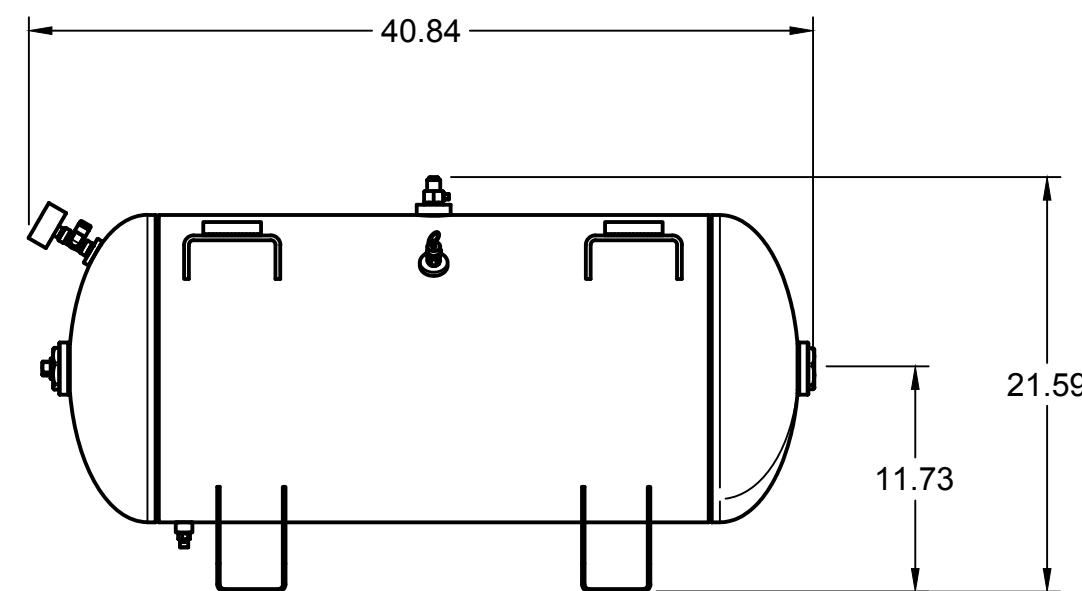

A

A

TOP VIEW

FRONT VIEW

SIDE VIEW

DETAIL A
SCALE 1:4

PARTS LIST				PARTS LIST			
ITEM	QTY	PART NUMBER	DESCRIPTION	ITEM	QTY	PART NUMBER	DESCRIPTION
1	1	IAT-TP40BKWR (CURRENT)	40IN TOP PLATE	10	1	IAT-BPC-2601-04-0402	1/4" PUSH LOK TEE X 1/8" NPT
2	1	IAT-CH440	14HP KOHLER ENGINE	11	1	IAT-5406-P-04	1/4" STEEL HEX PLUG
3	1	IAT-CA1-B-U	5 HP W/CENT/UL H/U	12	1	IAT-LPH1HUB	1"H HUB
4	1	IAT-BG5X18X32X10G-V2	BELT GUARD 11-15 HP GAS EU	13	1	IAT-LP2B495H	PULLEY (2BK52H)
5	1	IAT-OIL-DRAIN	OIL DRAIN	14	2	IAT-B72	BELT
6	1	IAT-MOTOR-ADJST BRKT	MOTOR ADJUSTMENT BRACKET	15	1	IAT-2404-08-12-O	3/4MP X 1/2 M JIC STRAIGHT OR
7	1	IAT-1/8X1X12	STRAP BELT GUARD	16	1	IAT-TCSP-H-5565-B	5.5 HP HONDA THROTTLE CONTRO
8	1	IAT-PF1/4" T BLACK	1/4" T GALV	17	1	IAT-BPC-2501-06-04	1/4 P X 3/8 COMP PUSH LOK 90
9	1	IAT-RCB-MHU160/175	PILOT VALVE 160/175				

D

D

TOP VIEW

FRONT VIEW

SIDE VIEW

BOTTOM VIEW

C

C

B

B

PARTS LIST

ITEM	QTY	PART NUMBER	DESCRIPTION
1	1	IAT-30HNTP-BKWR	30 GALLON TANK
2	4	IAT-3X1.8X.7D	RUBBER PAD FOR TOP PLATES
3	1	IAT-PF1/4"CL	1/4" CLOSE NIPPLE GALV
4	1	IAT-PF1/4" T BLACK	1/4" T GALV
5	1	IAT-PSB20	AIR GAUGE BACK MT 1/4
6	1	IAT-BPC-2501-06-04	1/4 P X 3/8 COMP PUSH LOK 90
7	1	IAT-PF3/4PLUG	3/4" PLUG
8	1	IAT-ST25-200	SAFETY VALVE 200 PSI
9	1	IAT-CTJ1234	JIC CHECK VALVE
10	1	IAT-109-2	1/8 BRASS PLUG
11	1	IAT-BDC604-04	1/4 PIPE DRAIN COCK