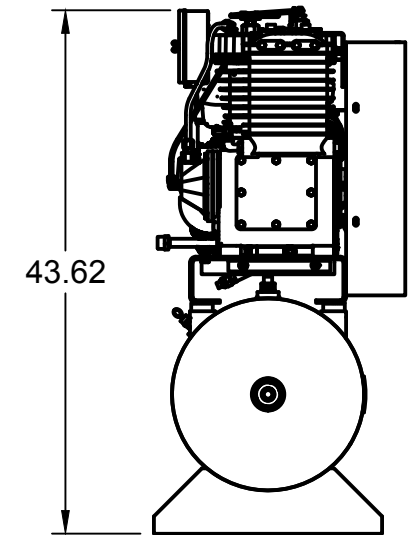

TOP VIEW

FRONT VIEW

SIDE VIEW

PARTS LIST

ITEM	QTY	PART NUMBER	DESCRIPTION
1	1	IAT-T30HG	30 GALLON HORIZ GAS BASIC
2	1	IAT-C144	14HP KOHLER BASIC SKID CA1BU

TANK DISCHARGE
OUTLET SIZE: 3/4"

4

3

2

1

D

D

C

C

B

B

A

A

TOP VIEW

FRONT VIEW

SIDE VIEW

DETAIL A
SCALE 1:4

PARTS LIST				PARTS LIST			
ITEM	QTY	PART NUMBER	DESCRIPTION	ITEM	QTY	PART NUMBER	DESCRIPTION
1	1	IAT-TP40BKWR (CURRENT)	40IN TOP PLATE	10	1	IAT-BPC-2601-04-0402	1/4" PUSH LOK TEE X 1/8" NPT
2	1	IAT-CH440	14HP KOHLER ENGINE	11	1	IAT-5406-P-04	1/4" STEEL HEX PLUG
3	1	IAT-CA1-B-U	5 HP W/CENT/UL H/U	12	1	IAT-LPH1HUB	1"H HUB
4	1	IAT-BG5X18X32X10G-V2	BELT GUARD 11-15 HP GAS EU	13	1	IAT-LP2B495H	PULLEY (2BK52H)
5	1	IAT-OIL-DRAIN	OIL DRAIN	14	2	IAT-B72	BELT
6	1	IAT-MOTOR-ADJST BRKT	MOTOR ADJUSTMENT BRACKET	15	1	IAT-2404-08-12-O	3/4MP X 1/2 M JIC STRAIGHT OR
7	1	IAT-1/8X1X12	STRAP BELT GUARD	16	1	IAT-TCSP-H-5565-B	5.5 HP HONDA THROTTLE CONTRO
8	1	IAT-PF1/4" T BLACK	1/4" T GALV	17	1	IAT-BPC-2501-06-04	1/4 P X 3/8 COMP PUSH LOK 90
9	1	IAT-RCB-MHU160/175	PILOT VALVE 160/175				

B

B

PARTS LIST

ITEM	QTY	PART NUMBER	DESCRIPTION
1	1	IAT-30HNTP-BKWR	30 GALLON TANK
2	4	IAT-3X1.8X.7D	RUBBER PAD FOR TOP PLATES
3	1	IAT-PF1/4"CL	1/4" CLOSE NIPPLE GALV
4	1	IAT-PF1/4" T BLACK	1/4" T GALV
5	1	IAT-PSB20	AIR GAUGE BACK MT 1/4
6	1	IAT-BPC-2501-06-04	1/4 P X 3/8 COMP PUSH LOK 90
7	1	IAT-PF3/4PLUG	3/4" PLUG
8	1	IAT-ST25-200	SAFETY VALVE 200 PSI
9	1	IAT-CTJ1234	JIC CHECK VALVE
10	1	IAT-109-2	1/8 BRASS PLUG
11	1	IAT-BDC604-04	1/4 PIPE DRAIN COCK