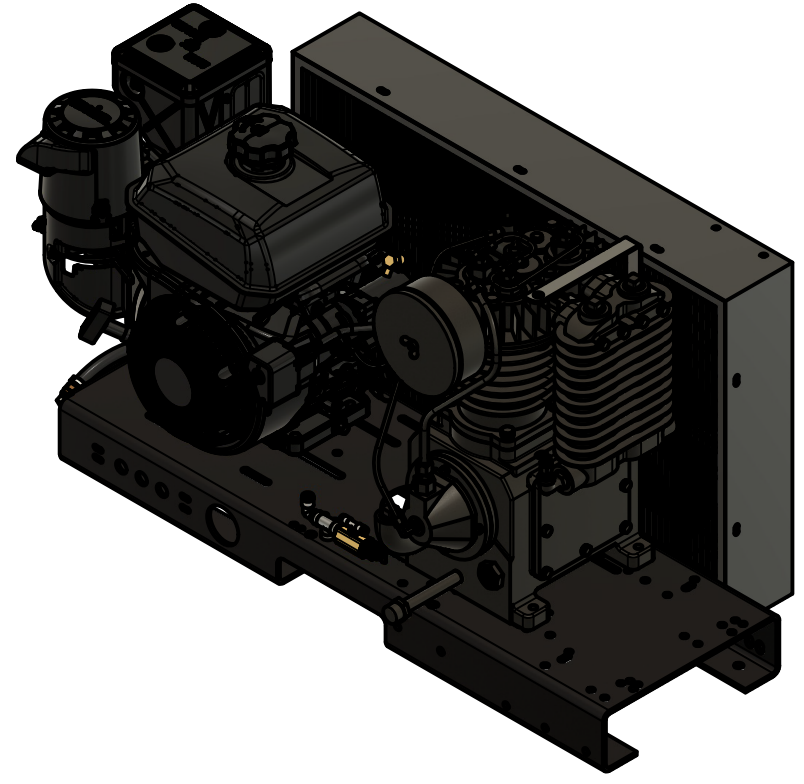

TOP VIEW

FRONT VIEW

SIDE VIEW

PARTS LIST

ITEM	QTY	PART NUMBER	DESCRIPTION
1	1	IAT-T30HG	30 GALLON HORIZ GAS BASIC
2	1	IAT-C144	14HP KOHLER BASIC SKID CA1BU

TANK DISCHARGE
OUTLET SIZE: 3/4"

4

3

A

A

TOP VIEW

FRONT VIEW

SIDE VIEW

DETAIL A
SCALE 1:4

PARTS LIST				PARTS LIST			
ITEM	QTY	PART NUMBER	DESCRIPTION	ITEM	QTY	PART NUMBER	DESCRIPTION
1	1	IAT-TP40BKWR (CURRENT)	40IN TOP PLATE	10	1	IAT-BPC-2601-04-0402	1/4" PUSH LOK TEE X 1/8" NPT
2	1	IAT-CH440	14HP KOHLER ENGINE	11	1	IAT-5406-P-04	1/4" STEEL HEX PLUG
3	1	IAT-CA1-B-U	5 HP W/CENT/UL H/U	12	1	IAT-LPH1HUB	1"H HUB
4	1	IAT-BG5X18X32X10G-V2	BELT GUARD 11-15 HP GAS EU	13	1	IAT-LP2B495H	PULLEY (2BK52H)
5	1	IAT-OIL-DRAIN	OIL DRAIN	14	2	IAT-B72	BELT
6	1	IAT-MOTOR-ADJST BRKT	MOTOR ADJUSTMENT BRACKET	15	1	IAT-2404-08-12-O	3/4MP X 1/2 M JIC STRAIGHT OR
7	1	IAT-1/8X1X12	STRAP BELT GUARD	16	1	IAT-TCSP-H-5565-B	5.5 HP HONDA THROTTLE CONTRO
8	1	IAT-PF1/4" T BLACK	1/4" T GALV	17	1	IAT-BPC-2501-06-04	1/4 P X 3/8 COMP PUSH LOK 90
9	1	IAT-RCB-MHU160/175	PILOT VALVE 160/175				

B

B

PARTS LIST

ITEM	QTY	PART NUMBER	DESCRIPTION
1	1	IAT-30HNTP-BKWR	30 GALLON TANK
2	4	IAT-3X1.8X.7D	RUBBER PAD FOR TOP PLATES
3	1	IAT-PF1/4"CL	1/4" CLOSE NIPPLE GALV
4	1	IAT-PF1/4" T BLACK	1/4" T GALV
5	1	IAT-PSB20	AIR GAUGE BACK MT 1/4
6	1	IAT-BPC-2501-06-04	1/4 P X 3/8 COMP PUSH LOK 90
7	1	IAT-PF3/4PLUG	3/4" PLUG
8	1	IAT-ST25-200	SAFETY VALVE 200 PSI
9	1	IAT-CTJ1234	JIC CHECK VALVE
10	1	IAT-109-2	1/8 BRASS PLUG
11	1	IAT-BDC604-04	1/4 PIPE DRAIN COCK