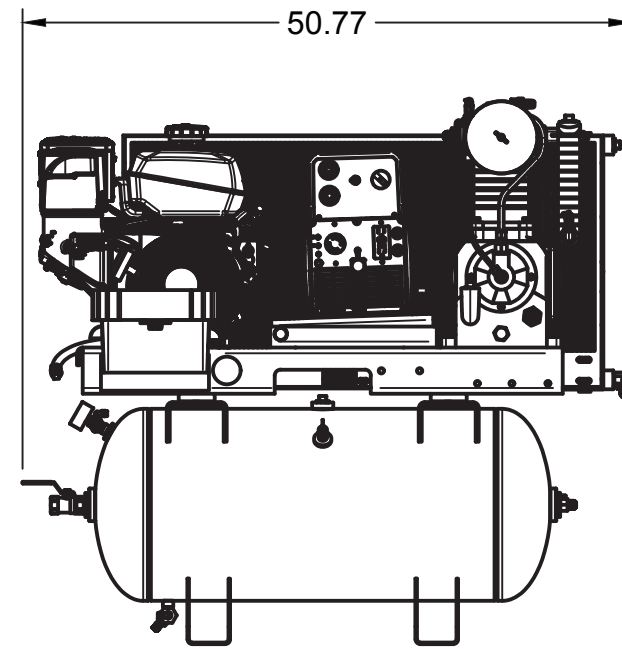

TOP VIEW

FRONT VIEW

SIDE VIEW

PARTS LIST

ITEM	QTY	PART NUMBER	DESCRIPTION
1	1	IAT-T30HGWE	30 GAL HORIZ GAS ELITE GENWELD
2	1	IAT-C144-GWE	14HP KOHLER E GENWELD SKID

TANK DISCHARGE
OUTLET SIZE: 3/4"

4

3

A

A

TOP VIEW

FRONT VIEW

SIDE VIEW

DETAIL A
SCALE 1:10

PARTS LIST

ITEM	QTY	PART NUMBER	DESCRIPTION
1	1	IAT-TP40BKWR (CURRENT)	40IN TOP PLATE
2	1	IAT-CH440	14HP KOHLER ENGINE
3	1	IAT-CA1-B-U	5 HP W/CENT/UL H/U
4	1	IAT-OIL-DRAIN	OIL DRAIN
5	1	IAT-MOTOR-ADJUST BRKT	MOTOR ADJUSTMENT BRACKET
6	1	IAT-LPH1HUB	1"H HUB
7	1	IAT-LP2B495H	PULLEY (2BK52H)
8	2	IAT-2404-08-12-O	3/4MP X 1/2 M JIC STRAIGHT OR
9	1	IAT-TCSP-H-5565-B	5.5 HP HONDA THROTTLE CONTRO
10	1	IAT-BATTERY BOX SM	BATTERY BOX SMALL
11	1	IAT-M-12-AL	BELT GUARD COOLER 48 CFM
12	1	IAT-2501-08-12-O	3/4 MP X 1/2 M JIC 90 DEG R IN

PARTS LIST

ITEM	QTY	PART NUMBER	DESCRIPTION
13	2	IAT-PF3/4PLUG	3/4" PLUG
14	1	IAT-BGST-CA-V3	BELT GUARD STRAP FOR CA1
15	1	IAT-BATTERY PLATE	BATTERY PLATE
16	1	IAT-184-215TMP	184-215T MOTOR PLATE
17	1	IAT-GENWELDBRACKET-V3	NEWER GEN WELD BRACKET
18	1	IAT-EW240MDC	240 AMP WELDER GENERATOR
19	1	IAT-LX24MM	H24MM HUB
20	1	IAT-MBL44	PULLEY
21	1	IAT-BX39	COGGED B BELT 43
22	1	IAT-B84	BELTS
23	1	IAT-40X21X5-V1	BELTGUARDGEN/WELD #3-04

B

B

A

A

PARTS LIST

PARTS LIST

ITEM	QTY	PART NUMBER	DESCRIPTION	ITEM	QTY	PART NUMBER	DESCRIPTION
1	1	IAT-30HNTP-BKWR-R4	30 GALLON TANK	9	1	IAT-ST25-200	SAFETY VALVE 200 PSI
2	1	IAT-PF1/4" STR 90 B	1/4" STREET 90 GALV	10	1	IAT-PSB20	AIR GAUGE BACK MT 1/4
3	2	IAT-PF1/4"CL	1/4" CLOSE NIPPLE GALV	11	4	IAT-3X1.8X.7D	RUBBER PAD FOR TOP PLATES
4	2	IAT-BPC-2501-04-02	1/8 P X 1/4 COMP PUSH LOK 90	12	1	IAT-PF3/4PLUG	3/4" PLUG
5	1	IAT-716116	BALLVALVE3/4	13	1	IAT-RCB-MHU160/175	PILOT VALVE160/175
6	1	IAT-PF3/4"CL	3/4" CLOSE NIPPLE BL	14	1	IAT-BDC604-04	1/4 PIPE DRAIN COCK
7	2	IAT-PF1/4" T BLACK	1/4" T GALV	15	1	IAT-WV-1	AIR OPERATED AUTO TANK DRAIN
8	1	IAT-109-2	1/8 BRASS PLUG	16	1	IAT-CTJ1234	JIC CHECK VALVE