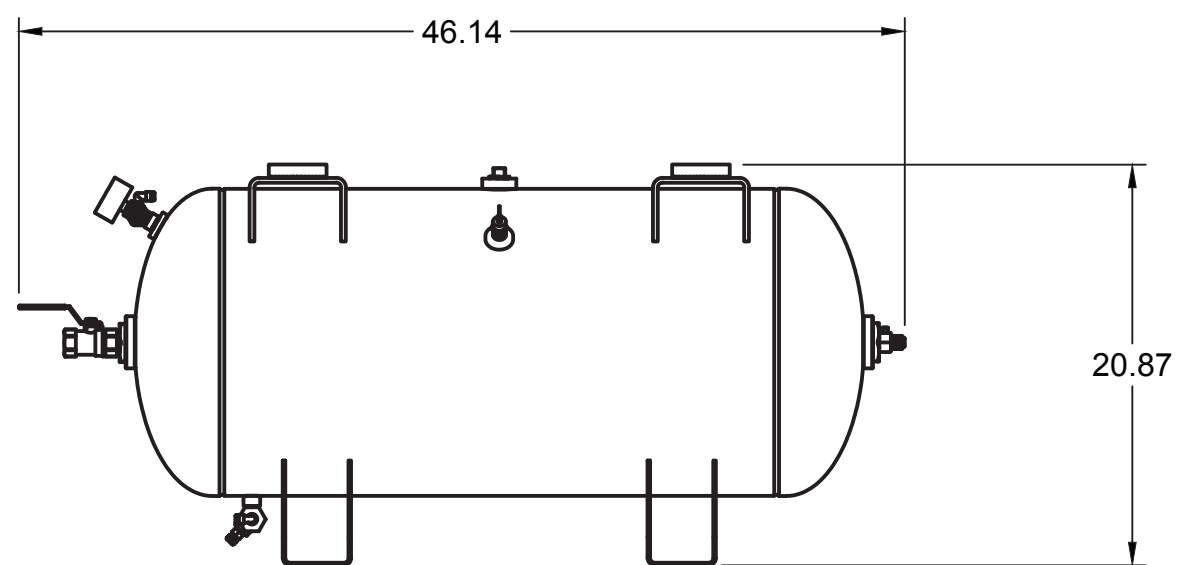

A

A

TOP VIEW

FRONT VIEW

SIDE VIEW

DETAIL A
SCALE 1:10

PARTS LIST

ITEM	QTY	PART NUMBER	DESCRIPTION
1	1	IAT-TP40BKWR (CURRENT)	40IN TOP PLATE
2	1	IAT-CH440	14HP KOHLER ENGINE
3	1	IAT-CA1-B-U	5 HP W/CENT/UL H/U
4	1	IAT-OIL-DRAIN	OIL DRAIN
5	1	IAT-MOTOR-ADJUST BRKT	MOTOR ADJUSTMENT BRACKET
6	1	IAT-LPH1HUB	1"H HUB
7	1	IAT-LP2B495H	PULLEY (2BK52H)
8	2	IAT-2404-08-12-O	3/4MP X 1/2 M JIC STRAIGHT OR
9	1	IAT-TCSP-H-5565-B	5.5 HP HONDA THROTTLE CONTRO
10	1	IAT-BATTERY BOX SM	BATTERY BOX SMALL
11	1	IAT-M-12-AL	BELT GUARD COOLER 48 CFM
12	1	IAT-2501-08-12-O	3/4 MP X 1/2 M JIC 90 DEG R IN

PARTS LIST

ITEM	QTY	PART NUMBER	DESCRIPTION
13	2	IAT-PF3/4PLUG	3/4" PLUG
14	1	IAT-BGST-CA-V3	BELT GUARD STRAP FOR CA1
15	1	IAT-BATTERY PLATE	BATTERY PLATE
16	1	IAT-184-215TMP	184-215T MOTOR PLATE
17	1	IAT-GENWELDBRACKET-V3	NEWER GEN WELD BRACKET
18	1	IAT-EW240MDC	240 AMP WELDER GENERATOR
19	1	IAT-LX24MM	H24MM HUB
20	1	IAT-MBL44	PULLEY
21	1	IAT-BX39	COGGED B BELT 43
22	1	IAT-B84	BELTS
23	1	IAT-40X21X5-V1	BELTGUARDGEN/WELD #3-04

D

D

TOP VIEW

FRONT VIEW

SIDE VIEW

BOTTOM VIEW

C

C

B

B

A

A

PARTS LIST

PARTS LIST

ITEM	QTY	PART NUMBER	DESCRIPTION	ITEM	QTY	PART NUMBER	DESCRIPTION
1	1	IAT-30HNTP-BKWR-R4	30 GALLON TANK	9	1	IAT-ST25-200	SAFETY VALVE 200 PSI
2	1	IAT-PF1/4" STR 90 B	1/4" STREET 90 GALV	10	1	IAT-PSB20	AIR GAUGE BACK MT 1/4
3	2	IAT-PF1/4"CL	1/4" CLOSE NIPPLE GALV	11	4	IAT-3X1.8X.7D	RUBBER PAD FOR TOP PLATES
4	2	IAT-BPC-2501-04-02	1/8 P X 1/4 COMP PUSH LOK 90	12	1	IAT-PF3/4PLUG	3/4" PLUG
5	1	IAT-716116	BALLVALVE3/4	13	1	IAT-RCB-MHU160/175	PILOT VALVE160/175
6	1	IAT-PF3/4"CL	3/4" CLOSE NIPPLE BL	14	1	IAT-BDC604-04	1/4 PIPE DRAIN COCK
7	2	IAT-PF1/4" T BLACK	1/4" T GALV	15	1	IAT-WV-1	AIR OPERATED AUTO TANK DRAIN
8	1	IAT-109-2	1/8 BRASS PLUG	16	1	IAT-CTJ1234	JIC CHECK VALVE