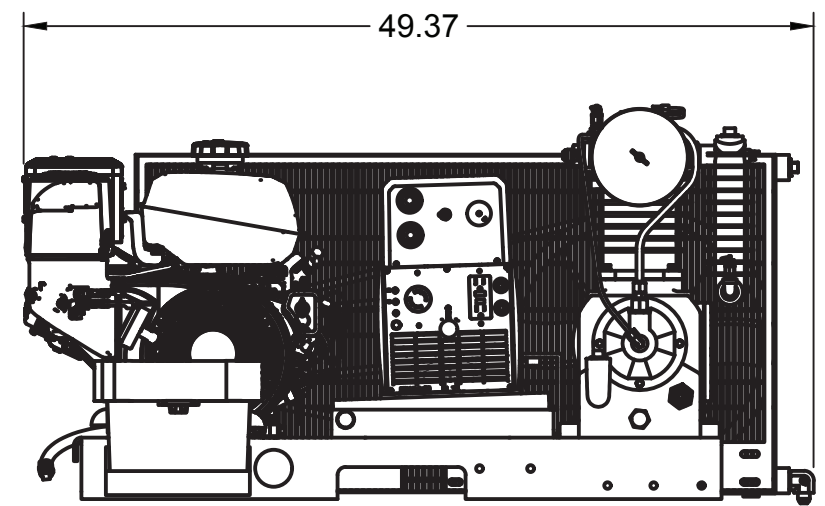

TOP VIEW

FRONT VIEW

SIDE VIEW

PARTS LIST

ITEM	QTY	PART NUMBER	DESCRIPTION
1	1	IAT-T30HGWE	30 GAL HORIZ GAS ELITE GENWELD
2	1	IAT-C144-GWE	14HP KOHLER E GENWELD SKID

TANK DISCHARGE
OUTLET SIZE: 3/4"

4

3

A

A

TOP VIEW

FRONT VIEW

SIDE VIEW

DETAIL A
SCALE 1:10

PARTS LIST

ITEM	QTY	PART NUMBER	DESCRIPTION
1	1	IAT-TP40BKWR (CURRENT)	40IN TOP PLATE
2	1	IAT-CH440	14HP KOHLER ENGINE
3	1	IAT-CA1-B-U	5 HP W/CENT/UL H/U
4	1	IAT-OIL-DRAIN	OIL DRAIN
5	1	IAT-MOTOR-ADJUST BRKT	MOTOR ADJUSTMENT BRACKET
6	1	IAT-LPH1HUB	1"H HUB
7	1	IAT-LP2B495H	PULLEY (2BK52H)
8	2	IAT-2404-08-12-O	3/4MP X 1/2 M JIC STRAIGHT OR
9	1	IAT-TCSP-H-5565-B	5.5 HP HONDA THROTTLE CONTRO
10	1	IAT-BATTERY BOX SM	BATTERY BOX SMALL
11	1	IAT-M-12-AL	BELT GUARD COOLER 48 CFM
12	1	IAT-2501-08-12-O	3/4 MP X 1/2 M JIC 90 DEG R IN

PARTS LIST

ITEM	QTY	PART NUMBER	DESCRIPTION
13	2	IAT-PF3/4PLUG	3/4" PLUG
14	1	IAT-BGST-CA-V3	BELT GUARD STRAP FOR CA1
15	1	IAT-BATTERY PLATE	BATTERY PLATE
16	1	IAT-184-215TMP	184-215T MOTOR PLATE
17	1	IAT-GENWELDBRACKET-V3	NEWER GEN WELD BRACKET
18	1	IAT-EW240MDC	240 AMP WELDER GENERATOR
19	1	IAT-LX24MM	H24MM HUB
20	1	IAT-MBL44	PULLEY
21	1	IAT-BX39	COGGED B BELT 43
22	1	IAT-B84	BELTS
23	1	IAT-40X21X5-V1	BELTGUARDGEN/WELD #3-04