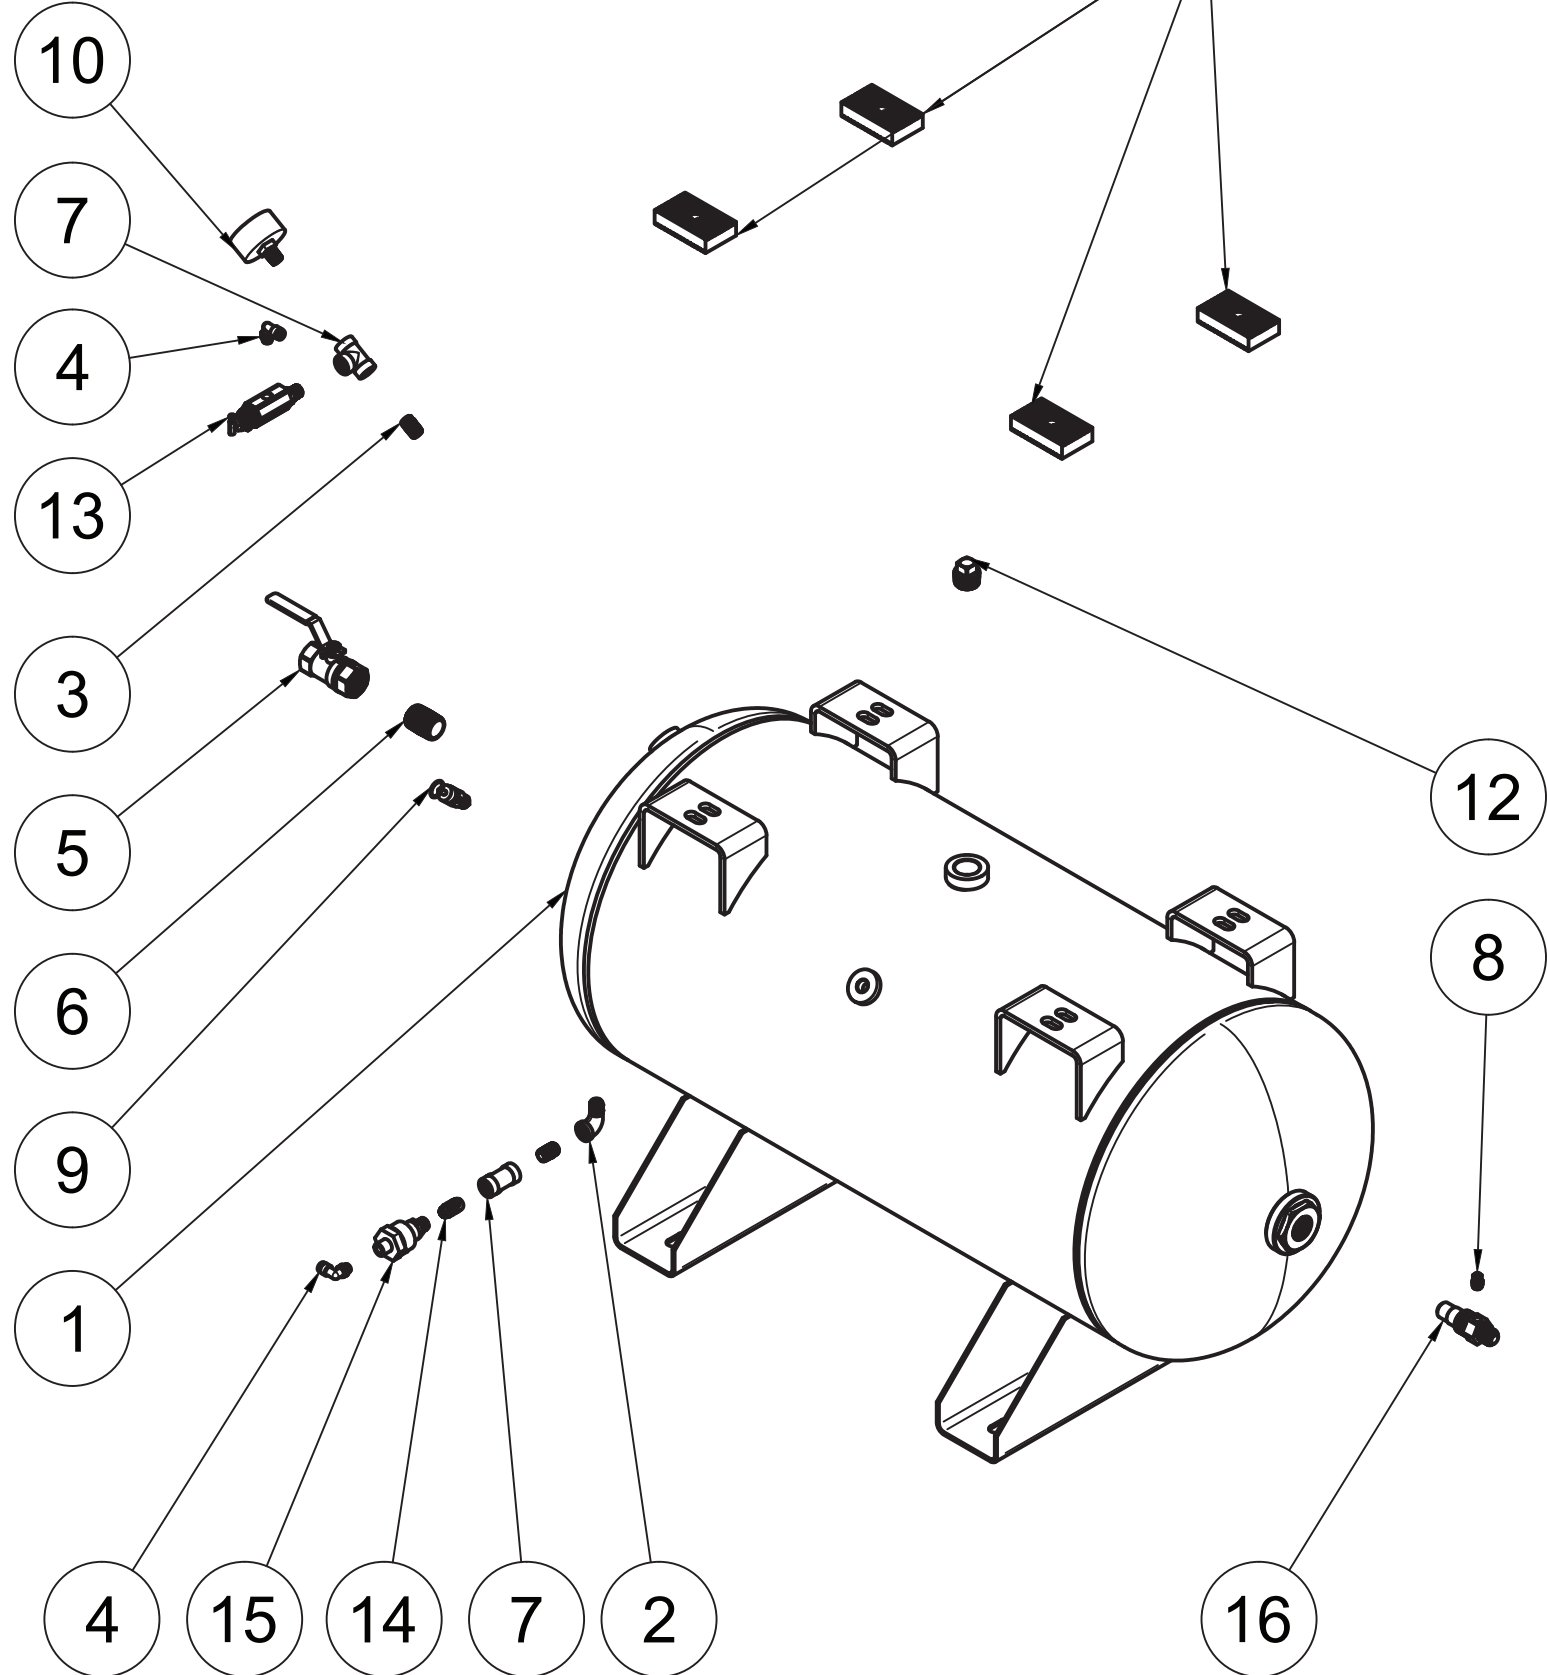

A

A

TOP VIEW

FRONT VIEW

SIDE VIEW

DETAIL A
SCALE 1:10

PARTS LIST

ITEM	QTY	PART NUMBER	DESCRIPTION
1	1	IAT-TP40BKWR (CURRENT)	40IN TOP PLATE
2	1	IAT-CH440	14HP KOHLER ENGINE
3	1	IAT-CA1-B-U	5 HP W/CENT/UL H/U
4	1	IAT-OIL-DRAIN	OIL DRAIN
5	1	IAT-MOTOR-ADJUST BRKT	MOTOR ADJUSTMENT BRACKET
6	1	IAT-LPH1HUB	1"H HUB
7	1	IAT-LP2B495H	PULLEY (2BK52H)
8	2	IAT-2404-08-12-O	3/4MP X 1/2 M JIC STRAIGHT OR
9	1	IAT-TCSP-H-5565-B	5.5 HP HONDA THROTTLE CONTRO
10	1	IAT-BATTERY BOX SM	BATTERY BOX SMALL
11	1	IAT-M-12-AL	BELT GUARD COOLER 48 CFM
12	1	IAT-2501-08-12-O	3/4 MP X 1/2 M JIC 90 DEG R IN

PARTS LIST

ITEM	QTY	PART NUMBER	DESCRIPTION
13	2	IAT-PF3/4PLUG	3/4" PLUG
14	1	IAT-BGST-CA-V3	BELT GUARD STRAP FOR CA1
15	1	IAT-BATTERY PLATE	BATTERY PLATE
16	1	IAT-184-215TMP	184-215T MOTOR PLATE
17	1	IAT-GENWELDBRACKET-V3	NEWER GEN WELD BRACKET
18	1	IAT-EW240MDC	240 AMP WELDER GENERATOR
19	1	IAT-LX24MM	H24MM HUB
20	1	IAT-MBL44	PULLEY
21	1	IAT-BX39	COGGED B BELT 43
22	1	IAT-B84	BELTS
23	1	IAT-40X21X5-V1	BELTGUARDGEN/WELD #3-04

D

D

TOP VIEW

FRONT VIEW

SIDE VIEW

BOTTOM VIEW

C

C

B

B

A

A

PARTS LIST

PARTS LIST

ITEM	QTY	PART NUMBER	DESCRIPTION	ITEM	QTY	PART NUMBER	DESCRIPTION
1	1	IAT-30HNTP-BKWR-R4	30 GALLON TANK	9	1	IAT-ST25-200	SAFETY VALVE 200 PSI
2	1	IAT-PF1/4" STR 90 B	1/4" STREET 90 GALV	10	1	IAT-PSB20	AIR GAUGE BACK MT 1/4
3	2	IAT-PF1/4"CL	1/4" CLOSE NIPPLE GALV	11	4	IAT-3X1.8X.7D	RUBBER PAD FOR TOP PLATES
4	2	IAT-BPC-2501-04-02	1/8 P X 1/4 COMP PUSH LOK 90	12	1	IAT-PF3/4PLUG	3/4" PLUG
5	1	IAT-716116	BALLVALVE3/4	13	1	IAT-RCB-MHU160/175	PILOT VALVE160/175
6	1	IAT-PF3/4"CL	3/4" CLOSE NIPPLE BL	14	1	IAT-BDC604-04	1/4 PIPE DRAIN COCK
7	2	IAT-PF1/4" T BLACK	1/4" T GALV	15	1	IAT-WV-1	AIR OPERATED AUTO TANK DRAIN
8	1	IAT-109-2	1/8 BRASS PLUG	16	1	IAT-CTJ1234	JIC CHECK VALVE