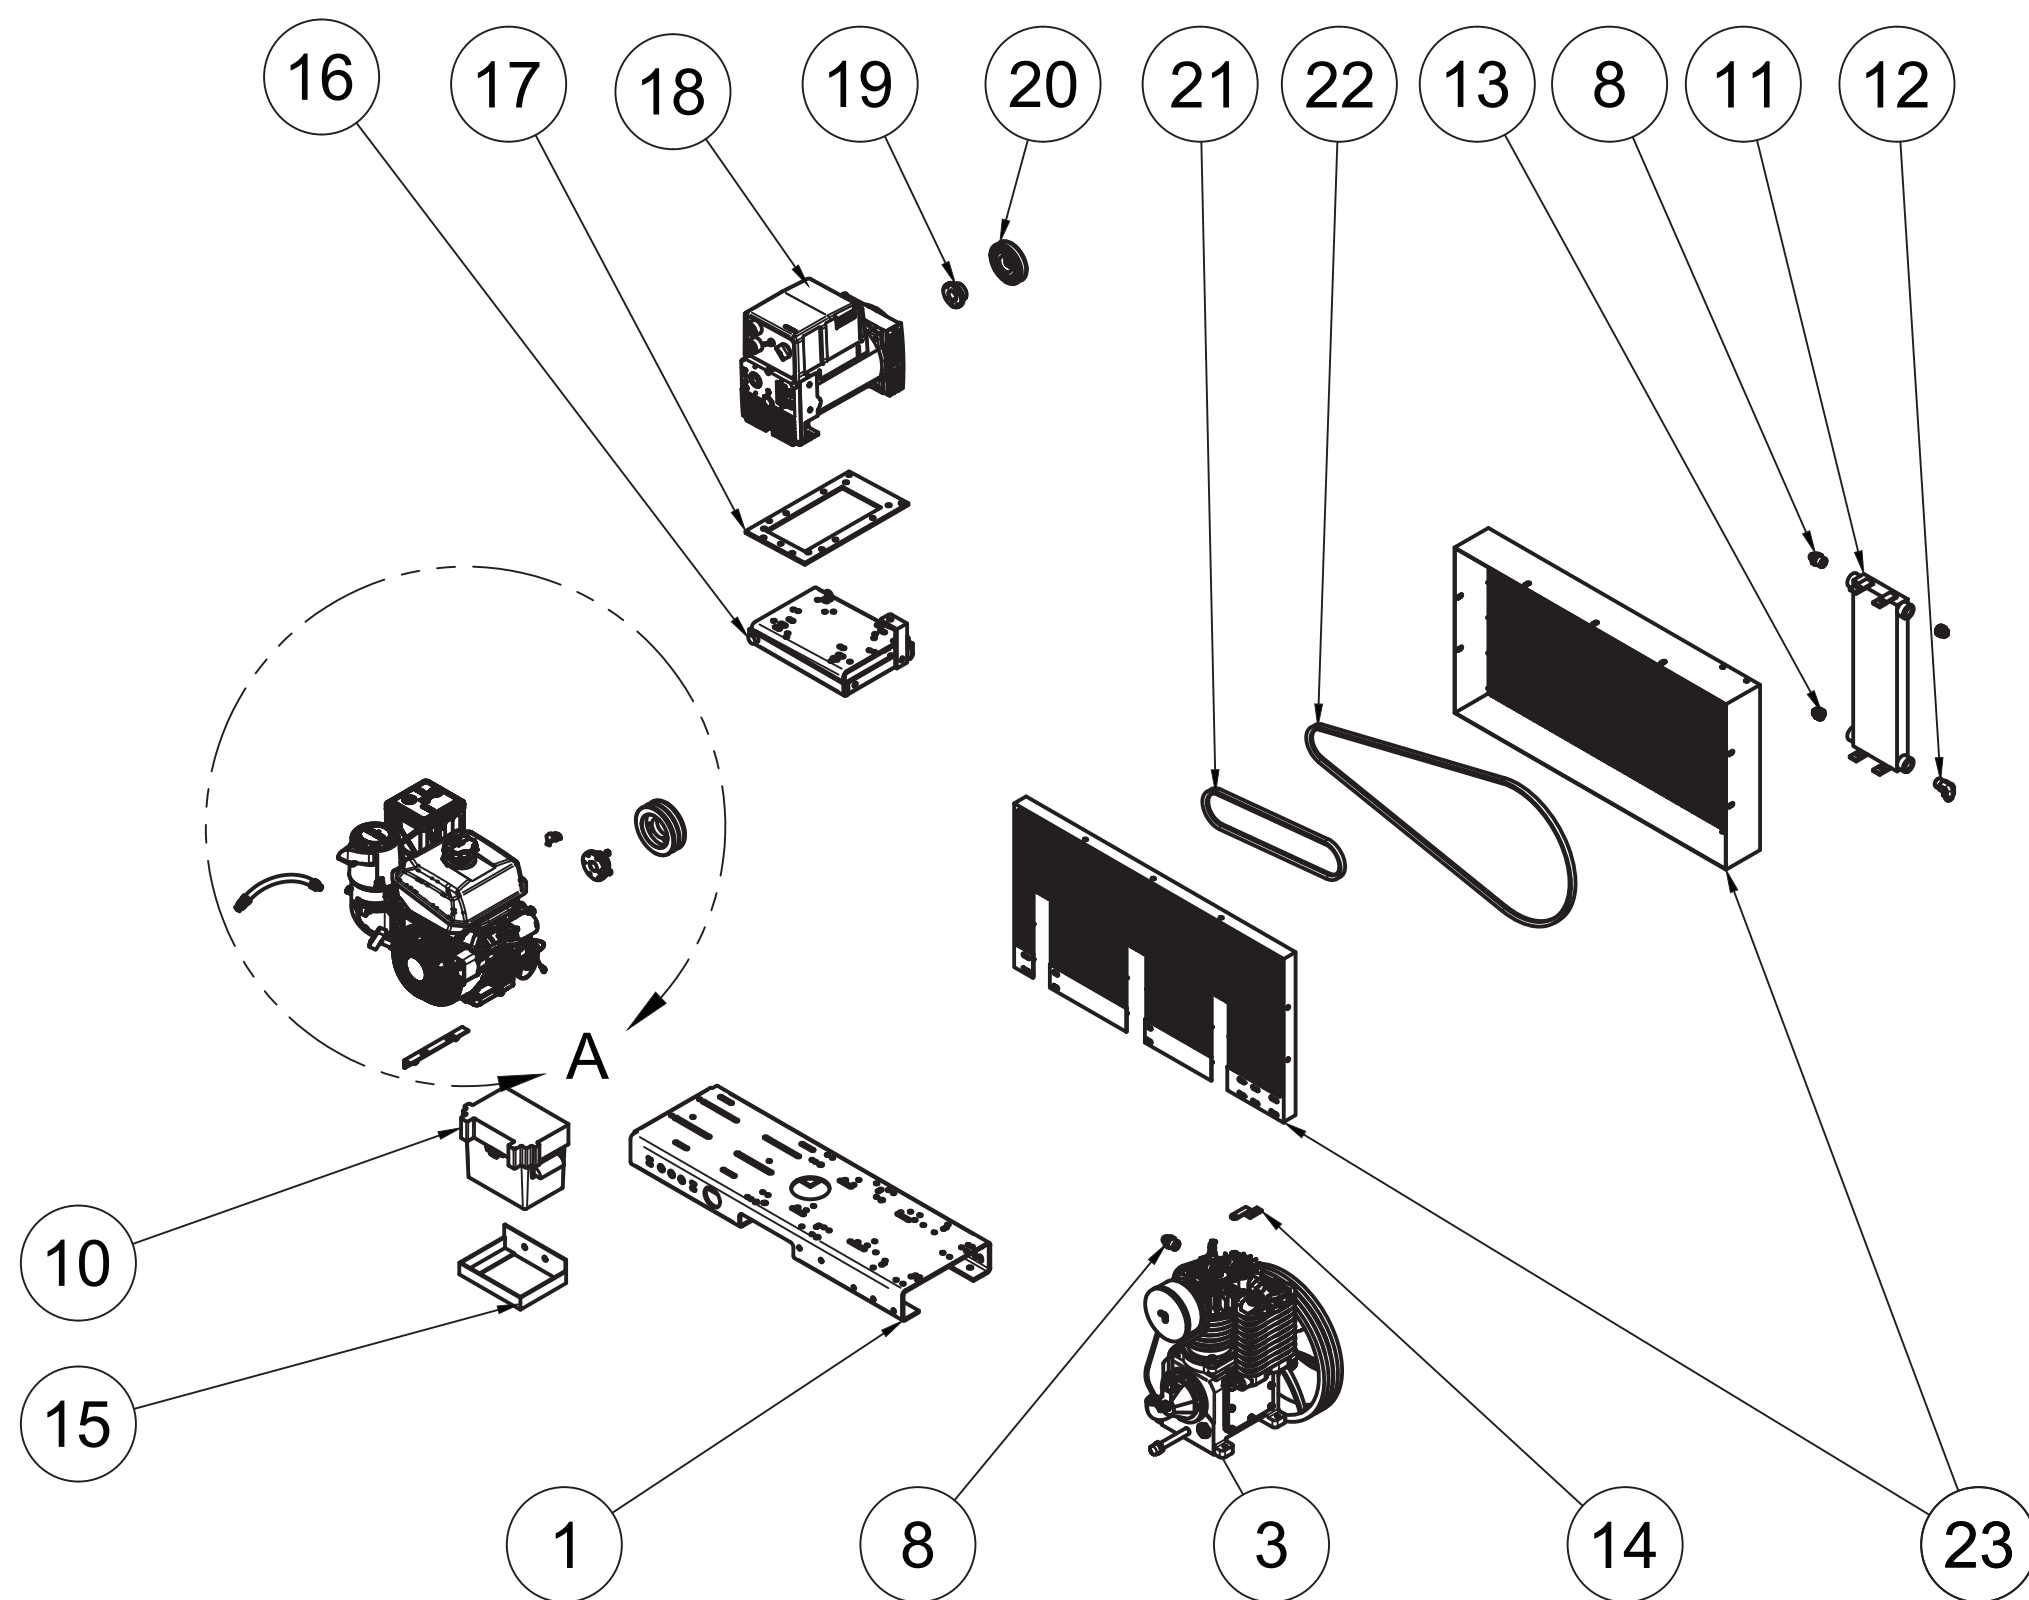

TOP VIEW

FRONT VIEW

SIDE VIEW

PARTS LIST

ITEM	QTY	PART NUMBER	DESCRIPTION
1	1	IAT-T30HGWE	30 GAL HORIZ GAS ELITE GENWELD
2	1	IAT-C144-GWE	14HP KOHLER E GENWELD SKID

TANK DISCHARGE
OUTLET SIZE: 3/4"

4

3

A

A

TOP VIEW

FRONT VIEW

SIDE VIEW

DETAIL A
SCALE 1:10

PARTS LIST

ITEM	QTY	PART NUMBER	DESCRIPTION
1	1	IAT-TP40BKWR (CURRENT)	40IN TOP PLATE
2	1	IAT-CH440	14HP KOHLER ENGINE
3	1	IAT-CA1-B-U	5 HP W/CENT/UL H/U
4	1	IAT-OIL-DRAIN	OIL DRAIN
5	1	IAT-MOTOR-ADJUST BRKT	MOTOR ADJUSTMENT BRACKET
6	1	IAT-LPH1HUB	1"H HUB
7	1	IAT-LP2B495H	PULLEY (2BK52H)
8	2	IAT-2404-08-12-O	3/4MP X 1/2 M JIC STRAIGHT OR
9	1	IAT-TCSP-H-5565-B	5.5 HP HONDA THROTTLE CONTRO
10	1	IAT-BATTERY BOX SM	BATTERY BOX SMALL
11	1	IAT-M-12-AL	BELT GUARD COOLER 48 CFM
12	1	IAT-2501-08-12-O	3/4 MP X 1/2 M JIC 90 DEG R IN

PARTS LIST

ITEM	QTY	PART NUMBER	DESCRIPTION
13	2	IAT-PF3/4PLUG	3/4" PLUG
14	1	IAT-BGST-CA-V3	BELT GUARD STRAP FOR CA1
15	1	IAT-BATTERY PLATE	BATTERY PLATE
16	1	IAT-184-215TMP	184-215T MOTOR PLATE
17	1	IAT-GENWELDBRACKET-V3	NEWER GEN WELD BRACKET
18	1	IAT-EW240MDC	240 AMP WELDER GENERATOR
19	1	IAT-LX24MM	H24MM HUB
20	1	IAT-MBL44	PULLEY
21	1	IAT-BX39	COGGED B BELT 43
22	1	IAT-B84	BELTS
23	1	IAT-40X21X5-V1	BELTGUARDGEN/WELD #3-04

B

B

A

A

PARTS LIST

PARTS LIST

ITEM	QTY	PART NUMBER	DESCRIPTION	ITEM	QTY	PART NUMBER	DESCRIPTION
1	1	IAT-30HNTP-BKWR-R4	30 GALLON TANK	9	1	IAT-ST25-200	SAFETY VALVE 200 PSI
2	1	IAT-PF1/4" STR 90 B	1/4" STREET 90 GALV	10	1	IAT-PSB20	AIR GAUGE BACK MT 1/4
3	2	IAT-PF1/4"CL	1/4" CLOSE NIPPLE GALV	11	4	IAT-3X1.8X.7D	RUBBER PAD FOR TOP PLATES
4	2	IAT-BPC-2501-04-02	1/8 P X 1/4 COMP PUSH LOK 90	12	1	IAT-PF3/4PLUG	3/4" PLUG
5	1	IAT-716116	BALLVALVE3/4	13	1	IAT-RCB-MHU160/175	PILOT VALVE160/175
6	1	IAT-PF3/4"CL	3/4" CLOSE NIPPLE BL	14	1	IAT-BDC604-04	1/4 PIPE DRAIN COCK
7	2	IAT-PF1/4" T BLACK	1/4" T GALV	15	1	IAT-WV-1	AIR OPERATED AUTO TANK DRAIN
8	1	IAT-109-2	1/8 BRASS PLUG	16	1	IAT-CTJ1234	JIC CHECK VALVE