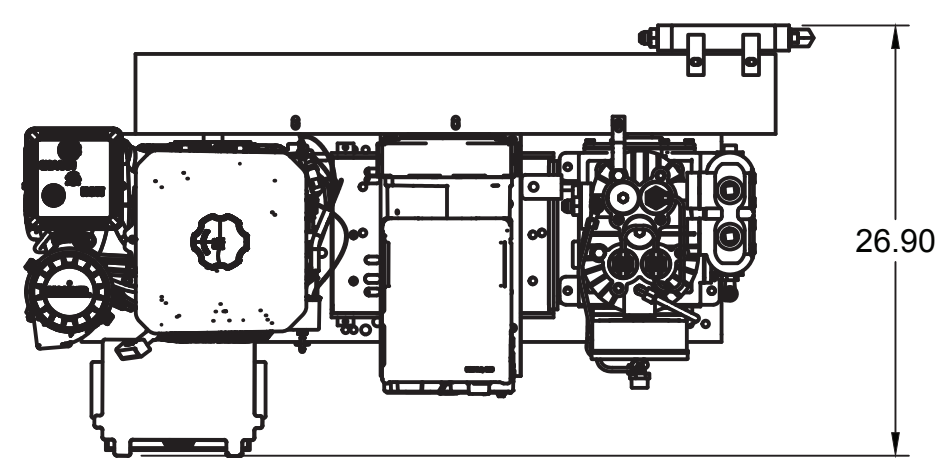

TOP VIEW

FRONT VIEW

SIDE VIEW

PARTS LIST

ITEM	QTY	PART NUMBER	DESCRIPTION
1	1	IAT-T30HGWE	30 GAL HORIZ GAS ELITE GENWELD
2	1	IAT-C144-GWE	14HP KOHLER E GENWELD SKID

TANK DISCHARGE
OUTLET SIZE: 3/4"

4

3

2

1

D

D

C

C

B

B

A

A

TOP VIEW

FRONT VIEW

SIDE VIEW

DETAIL A
SCALE 1:10

PARTS LIST

ITEM	QTY	PART NUMBER	DESCRIPTION
1	1	IAT-TP40BKWR (CURRENT)	40IN TOP PLATE
2	1	IAT-CH440	14HP KOHLER ENGINE
3	1	IAT-CA1-B-U	5 HP W/CENT/UL H/U
4	1	IAT-OIL-DRAIN	OIL DRAIN
5	1	IAT-MOTOR-ADJUST BRKT	MOTOR ADJUSTMENT BRACKET
6	1	IAT-LPH1HUB	1"H HUB
7	1	IAT-LP2B495H	PULLEY (2BK52H)
8	2	IAT-2404-08-12-O	3/4MP X 1/2 M JIC STRAIGHT OR
9	1	IAT-TCSP-H-5565-B	5.5 HP HONDA THROTTLE CONTRO
10	1	IAT-BATTERY BOX SM	BATTERY BOX SMALL
11	1	IAT-M-12-AL	BELT GUARD COOLER 48 CFM
12	1	IAT-2501-08-12-O	3/4 MP X 1/2 M JIC 90 DEG R IN

PARTS LIST

ITEM	QTY	PART NUMBER	DESCRIPTION
13	2	IAT-PF3/4PLUG	3/4" PLUG
14	1	IAT-BGST-CA-V3	BELT GUARD STRAP FOR CA1
15	1	IAT-BATTERY PLATE	BATTERY PLATE
16	1	IAT-184-215TMP	184-215T MOTOR PLATE
17	1	IAT-GENWELDBRACKET-V3	NEWER GEN WELD BRACKET
18	1	IAT-EW240MDC	240 AMP WELDER GENERATOR
19	1	IAT-LX24MM	H24MM HUB
20	1	IAT-MBL44	PULLEY
21	1	IAT-BX39	COGGED B BELT 43
22	1	IAT-B84	BELTS
23	1	IAT-40X21X5-V1	BELTGUARDGEN/WELD #3-04