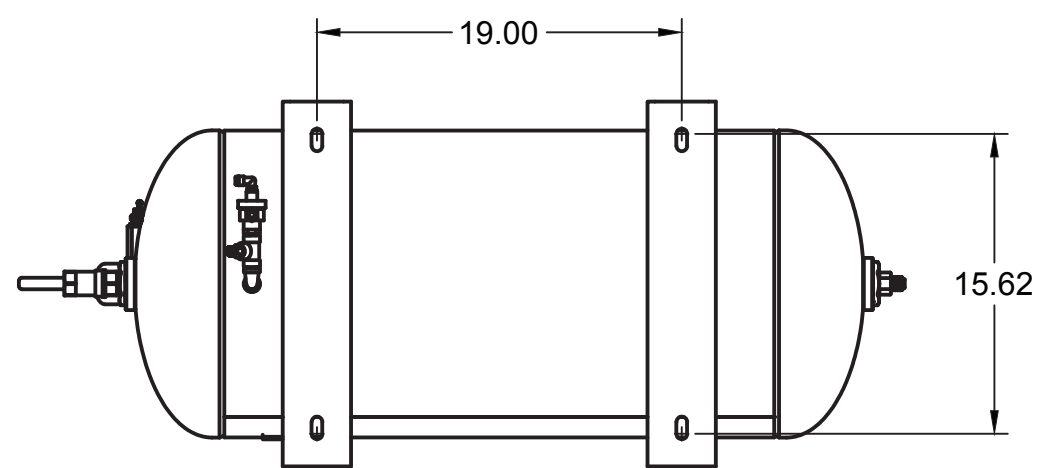

D

D

TOP VIEW

FRONT VIEW

SIDE VIEW

BOTTOM VIEW

C

C

B

B

A

A

PARTS LIST

PARTS LIST

ITEM	QTY	PART NUMBER	DESCRIPTION	ITEM	QTY	PART NUMBER	DESCRIPTION
1	1	IAT-30HNTP-BKWR-R4	30 GALLON TANK	9	1	IAT-ST25-200	SAFETY VALVE 200 PSI
2	1	IAT-PF1/4" STR 90 B	1/4" STREET 90 GALV	10	1	IAT-PSB20	AIR GAUGE BACK MT 1/4
3	2	IAT-PF1/4"CL	1/4" CLOSE NIPPLE GALV	11	4	IAT-3X1.8X.7D	RUBBER PAD FOR TOP PLATES
4	2	IAT-BPC-2501-04-02	1/8 P X 1/4 COMP PUSH LOK 90	12	1	IAT-PF3/4PLUG	3/4" PLUG
5	1	IAT-716116	BALLVALVE3/4	13	1	IAT-RCB-MHU160/175	PILOT VALVE160/175
6	1	IAT-PF3/4"CL	3/4" CLOSE NIPPLE BL	14	1	IAT-BDC604-04	1/4 PIPE DRAIN COCK
7	2	IAT-PF1/4" T BLACK	1/4" T GALV	15	1	IAT-WV-1	AIR OPERATED AUTO TANK DRAIN
8	1	IAT-109-2	1/8 BRASS PLUG	16	1	IAT-CTJ1234	JIC CHECK VALVE