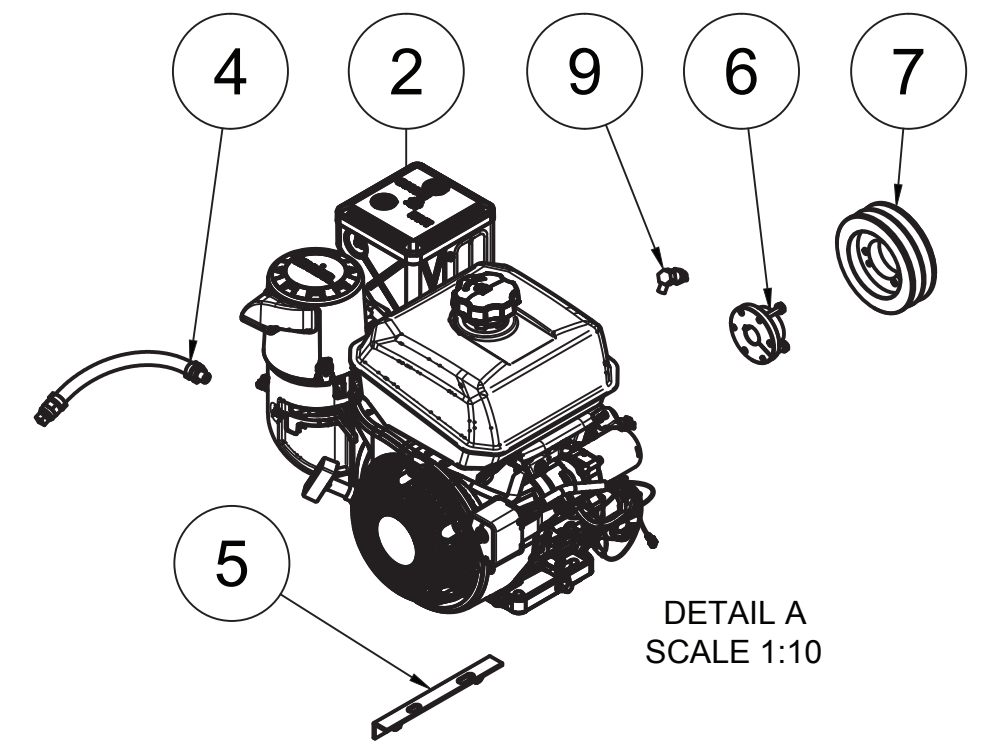

A

A

TOP VIEW

FRONT VIEW

SIDE VIEW

DETAIL A
SCALE 1:10

PARTS LIST

ITEM	QTY	PART NUMBER	DESCRIPTION
1	1	IAT-TP40BKWR (CURRENT)	40IN TOP PLATE
2	1	IAT-CH440	14HP KOHLER ENGINE
3	1	IAT-CA1-B-U	5 HP W/CENT/UL H/U
4	1	IAT-OIL-DRAIN	OIL DRAIN
5	1	IAT-MOTOR-ADJUST BRKT	MOTOR ADJUSTMENT BRACKET
6	1	IAT-LPH1HUB	1"H HUB
7	1	IAT-LP2B495H	PULLEY (2BK52H)
8	2	IAT-2404-08-12-O	3/4MP X 1/2 M JIC STRAIGHT OR
9	1	IAT-TCSP-H-5565-B	5.5 HP HONDA THROTTLE CONTRO
10	1	IAT-BATTERY BOX SM	BATTERY BOX SMALL
11	1	IAT-M-12-AL	BELT GUARD COOLER 48 CFM
12	1	IAT-2501-08-12-O	3/4 MP X 1/2 M JIC 90 DEG R IN

PARTS LIST

ITEM	QTY	PART NUMBER	DESCRIPTION
13	2	IAT-PF3/4PLUG	3/4" PLUG
14	1	IAT-BGST-CA-V3	BELT GUARD STRAP FOR CA1
15	1	IAT-BATTERY PLATE	BATTERY PLATE
16	1	IAT-184-215TMP	184-215T MOTOR PLATE
17	1	IAT-GENWELDBRACKET-V3	NEWER GEN WELD BRACKET
18	1	IAT-EW240MDC	240 AMP WELDER GENERATOR
19	1	IAT-LX24MM	H24MM HUB
20	1	IAT-MBL44	PULLEY
21	1	IAT-BX39	COGGED B BELT 43
22	1	IAT-B84	BELTS
23	1	IAT-40X21X5-V1	BELTGUARDGEN/WELD #3-04

B

B

A

A

PARTS LIST

PARTS LIST

ITEM	QTY	PART NUMBER	DESCRIPTION	ITEM	QTY	PART NUMBER	DESCRIPTION
1	1	IAT-30HNTP-BKWR-R4	30 GALLON TANK	9	1	IAT-ST25-200	SAFETY VALVE 200 PSI
2	1	IAT-PF1/4" STR 90 B	1/4" STREET 90 GALV	10	1	IAT-PSB20	AIR GAUGE BACK MT 1/4
3	2	IAT-PF1/4"CL	1/4" CLOSE NIPPLE GALV	11	4	IAT-3X1.8X.7D	RUBBER PAD FOR TOP PLATES
4	2	IAT-BPC-2501-04-02	1/8 P X 1/4 COMP PUSH LOK 90	12	1	IAT-PF3/4PLUG	3/4" PLUG
5	1	IAT-716116	BALLVALVE3/4	13	1	IAT-RCB-MHU160/175	PILOT VALVE160/175
6	1	IAT-PF3/4"CL	3/4" CLOSE NIPPLE BL	14	1	IAT-BDC604-04	1/4 PIPE DRAIN COCK
7	2	IAT-PF1/4" T BLACK	1/4" T GALV	15	1	IAT-WV-1	AIR OPERATED AUTO TANK DRAIN
8	1	IAT-109-2	1/8 BRASS PLUG	16	1	IAT-CTJ1234	JIC CHECK VALVE