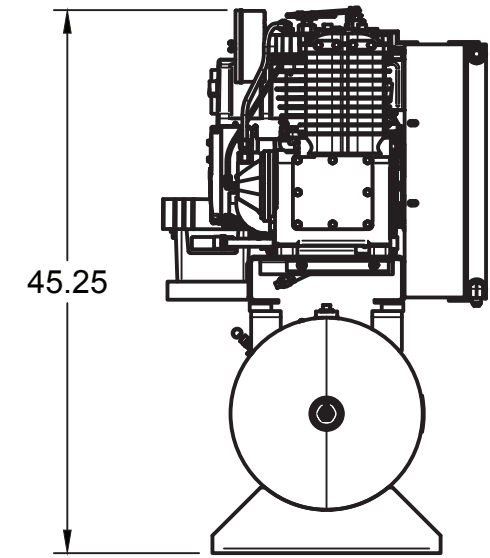

TOP VIEW

FRONT VIEW

SIDE VIEW

PARTS LIST

ITEM	QTY	PART NUMBER	DESCRIPTION
1	1	IAT-T30HGWE	30 GAL HORIZ GAS ELITE GENWELD
2	1	IAT-C144-GWE	14HP KOHLER E GENWELD SKID

TANK DISCHARGE
OUTLET SIZE: 3/4"

4

3

2

1

D

D

C

C

B

B

A

A

TOP VIEW

FRONT VIEW

SIDE VIEW

DETAIL A
SCALE 1:10

PARTS LIST

ITEM	QTY	PART NUMBER	DESCRIPTION
1	1	IAT-TP40BKWR (CURRENT)	40IN TOP PLATE
2	1	IAT-CH440	14HP KOHLER ENGINE
3	1	IAT-CA1-B-U	5 HP W/CENT/UL H/U
4	1	IAT-OIL-DRAIN	OIL DRAIN
5	1	IAT-MOTOR-ADJUST BRKT	MOTOR ADJUSTMENT BRACKET
6	1	IAT-LPH1HUB	1"H HUB
7	1	IAT-LP2B495H	PULLEY (2BK52H)
8	2	IAT-2404-08-12-O	3/4MP X 1/2 M JIC STRAIGHT OR
9	1	IAT-TCSP-H-5565-B	5.5 HP HONDA THROTTLE CONTRO
10	1	IAT-BATTERY BOX SM	BATTERY BOX SMALL
11	1	IAT-M-12-AL	BELT GUARD COOLER 48 CFM
12	1	IAT-2501-08-12-O	3/4 MP X 1/2 M JIC 90 DEG R IN

PARTS LIST

ITEM	QTY	PART NUMBER	DESCRIPTION
13	2	IAT-PF3/4PLUG	3/4" PLUG
14	1	IAT-BGST-CA-V3	BELT GUARD STRAP FOR CA1
15	1	IAT-BATTERY PLATE	BATTERY PLATE
16	1	IAT-184-215TMP	184-215T MOTOR PLATE
17	1	IAT-GENWELDBRACKET-V3	NEWER GEN WELD BRACKET
18	1	IAT-EW240MDC	240 AMP WELDER GENERATOR
19	1	IAT-LX24MM	H24MM HUB
20	1	IAT-MBL44	PULLEY
21	1	IAT-BX39	COGGED B BELT 43
22	1	IAT-B84	BELTS
23	1	IAT-40X21X5-V1	BELTGUARDGEN/WELD #3-04