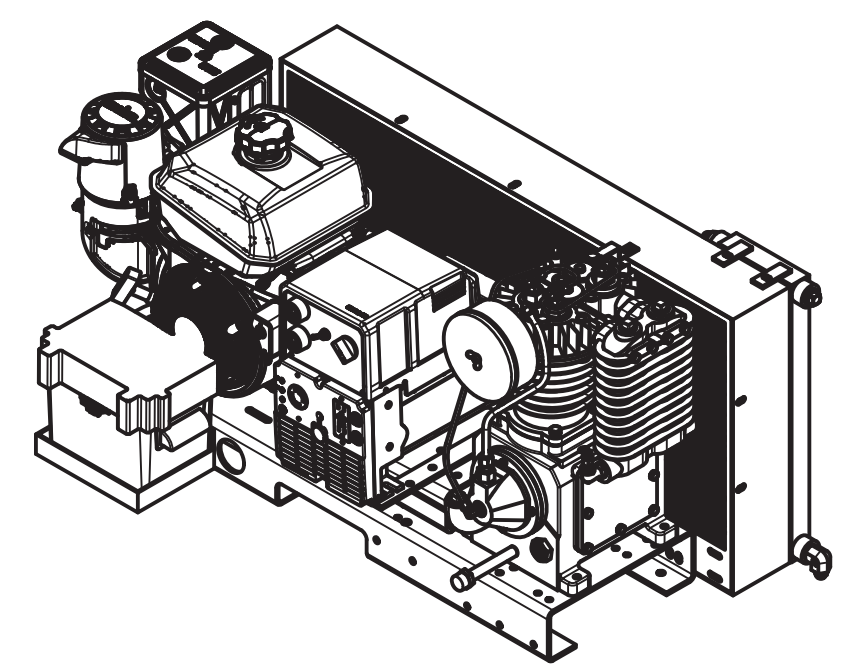

TOP VIEW

FRONT VIEW

SIDE VIEW

PARTS LIST

ITEM	QTY	PART NUMBER	DESCRIPTION
1	1	IAT-T30HGWE	30 GAL HORIZ GAS ELITE GENWELD
2	1	IAT-C144-GWE	14HP KOHLER E GENWELD SKID

TANK DISCHARGE
OUTLET SIZE: 3/4"

4

3

A

A

TOP VIEW

FRONT VIEW

SIDE VIEW

DETAIL A
SCALE 1:10

PARTS LIST

ITEM	QTY	PART NUMBER	DESCRIPTION
1	1	IAT-TP40BKWR (CURRENT)	40IN TOP PLATE
2	1	IAT-CH440	14HP KOHLER ENGINE
3	1	IAT-CA1-B-U	5 HP W/CENT/UL H/U
4	1	IAT-OIL-DRAIN	OIL DRAIN
5	1	IAT-MOTOR-ADJUST BRKT	MOTOR ADJUSTMENT BRACKET
6	1	IAT-LPH1HUB	1"H HUB
7	1	IAT-LP2B495H	PULLEY (2BK52H)
8	2	IAT-2404-08-12-O	3/4MP X 1/2 M JIC STRAIGHT OR
9	1	IAT-TCSP-H-5565-B	5.5 HP HONDA THROTTLE CONTRO
10	1	IAT-BATTERY BOX SM	BATTERY BOX SMALL
11	1	IAT-M-12-AL	BELT GUARD COOLER 48 CFM
12	1	IAT-2501-08-12-O	3/4 MP X 1/2 M JIC 90 DEG R IN

PARTS LIST

ITEM	QTY	PART NUMBER	DESCRIPTION
13	2	IAT-PF3/4PLUG	3/4" PLUG
14	1	IAT-BGST-CA-V3	BELT GUARD STRAP FOR CA1
15	1	IAT-BATTERY PLATE	BATTERY PLATE
16	1	IAT-184-215TMP	184-215T MOTOR PLATE
17	1	IAT-GENWELDBRACKET-V3	NEWER GEN WELD BRACKET
18	1	IAT-EW240MDC	240 AMP WELDER GENERATOR
19	1	IAT-LX24MM	H24MM HUB
20	1	IAT-MBL44	PULLEY
21	1	IAT-BX39	COGGED B BELT 43
22	1	IAT-B84	BELTS
23	1	IAT-40X21X5-V1	BELTGUARDGEN/WELD #3-04