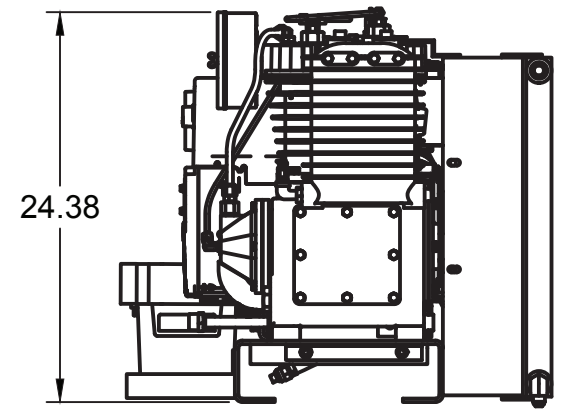

A

A

TOP VIEW

FRONT VIEW

SIDE VIEW

DETAIL A
SCALE 1:10

PARTS LIST

ITEM	QTY	PART NUMBER	DESCRIPTION
1	1	IAT-TP40BKWR (CURRENT)	40IN TOP PLATE
2	1	IAT-CH440	14HP KOHLER ENGINE
3	1	IAT-CA1-B-U	5 HP W/CENT/UL H/U
4	1	IAT-OIL-DRAIN	OIL DRAIN
5	1	IAT-MOTOR-ADJUST BRKT	MOTOR ADJUSTMENT BRACKET
6	1	IAT-LPH1HUB	1"H HUB
7	1	IAT-LP2B495H	PULLEY (2BK52H)
8	2	IAT-2404-08-12-O	3/4MP X 1/2 M JIC STRAIGHT OR
9	1	IAT-TCSP-H-5565-B	5.5 HP HONDA THROTTLE CONTRO
10	1	IAT-BATTERY BOX SM	BATTERY BOX SMALL
11	1	IAT-M-12-AL	BELT GUARD COOLER 48 CFM
12	1	IAT-2501-08-12-O	3/4 MP X 1/2 M JIC 90 DEG R IN

PARTS LIST

ITEM	QTY	PART NUMBER	DESCRIPTION
13	2	IAT-PF3/4PLUG	3/4" PLUG
14	1	IAT-BGST-CA-V3	BELT GUARD STRAP FOR CA1
15	1	IAT-BATTERY PLATE	BATTERY PLATE
16	1	IAT-184-215TMP	184-215T MOTOR PLATE
17	1	IAT-GENWELDBRACKET-V3	NEWER GEN WELD BRACKET
18	1	IAT-EW240MDC	240 AMP WELDER GENERATOR
19	1	IAT-LX24MM	H24MM HUB
20	1	IAT-MBL44	PULLEY
21	1	IAT-BX39	COGGED B BELT 43
22	1	IAT-B84	BELTS
23	1	IAT-40X21X5-V1	BELTGUARDGEN/WELD #3-04