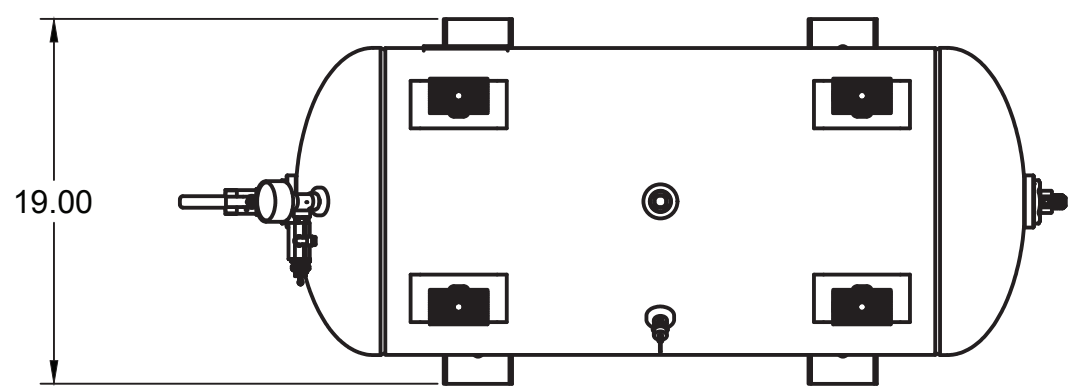

PARTS LIST

ITEM	QTY	PART NUMBER	DESCRIPTION
13	2	IAT-PF3/4PLUG	3/4" PLUG
14	1	IAT-BGST-CA-V3	BELT GUARD STRAP FOR CA1
15	1	IAT-BATTERY PLATE	BATTERY PLATE
16	1	IAT-184-215TMP	184-215T MOTOR PLATE
17	1	IAT-GENWELDBRACKET-V3	NEWER GEN WELD BRACKET
18	1	IAT-EW240MDC	240 AMP WELDER GENERATOR
19	1	IAT-LX24MM	H24MM HUB
20	1	IAT-MBL44	PULLEY
21	1	IAT-BX39	COGGED B BELT 43
22	1	IAT-B84	BELTS
23	1	IAT-40X21X5-V1	BELTGUARDGEN/WELD #3-04

D

D

TOP VIEW

FRONT VIEW

SIDE VIEW

BOTTOM VIEW

C

C