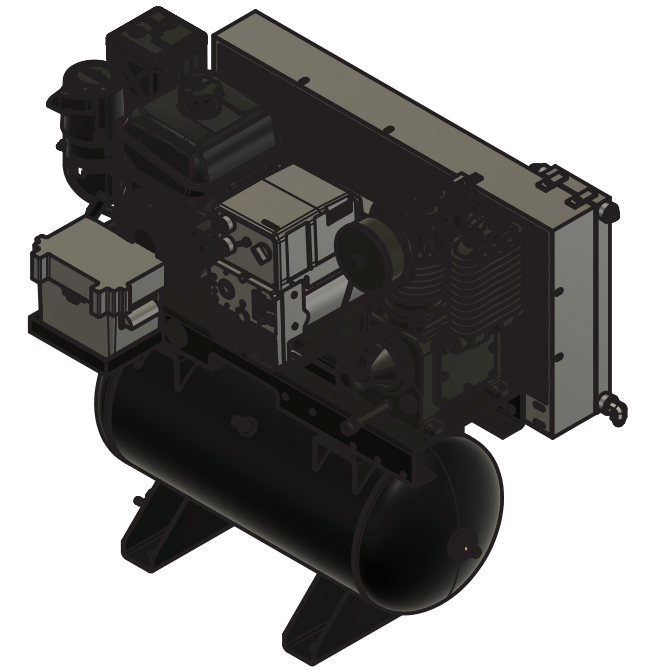

TOP VIEW

FRONT VIEW

SIDE VIEW

PARTS LIST

ITEM	QTY	PART NUMBER	DESCRIPTION
1	1	IAT-T30HGWE	30 GAL HORIZ GAS ELITE GENWELD
2	1	IAT-C144-GWE	14HP KOHLER E GENWELD SKID

TANK DISCHARGE
OUTLET SIZE: 3/4"

4

3

A

A

TOP VIEW

FRONT VIEW

SIDE VIEW

DETAIL A
SCALE 1:10

PARTS LIST

ITEM	QTY	PART NUMBER	DESCRIPTION
1	1	IAT-TP40BKWR (CURRENT)	40IN TOP PLATE
2	1	IAT-CH440	14HP KOHLER ENGINE
3	1	IAT-CA1-B-U	5 HP W/CENT/UL H/U
4	1	IAT-OIL-DRAIN	OIL DRAIN
5	1	IAT-MOTOR-ADJUST BRKT	MOTOR ADJUSTMENT BRACKET
6	1	IAT-LPH1HUB	1"H HUB
7	1	IAT-LP2B495H	PULLEY (2BK52H)
8	2	IAT-2404-08-12-O	3/4MP X 1/2 M JIC STRAIGHT OR
9	1	IAT-TCSP-H-5565-B	5.5 HP HONDA THROTTLE CONTRO
10	1	IAT-BATTERY BOX SM	BATTERY BOX SMALL
11	1	IAT-M-12-AL	BELT GUARD COOLER 48 CFM
12	1	IAT-2501-08-12-O	3/4 MP X 1/2 M JIC 90 DEG R IN

PARTS LIST

ITEM	QTY	PART NUMBER	DESCRIPTION
13	2	IAT-PF3/4PLUG	3/4" PLUG
14	1	IAT-BGST-CA-V3	BELT GUARD STRAP FOR CA1
15	1	IAT-BATTERY PLATE	BATTERY PLATE
16	1	IAT-184-215TMP	184-215T MOTOR PLATE
17	1	IAT-GENWELDBRACKET-V3	NEWER GEN WELD BRACKET
18	1	IAT-EW240MDC	240 AMP WELDER GENERATOR
19	1	IAT-LX24MM	H24MM HUB
20	1	IAT-MBL44	PULLEY
21	1	IAT-BX39	COGGED B BELT 43
22	1	IAT-B84	BELTS
23	1	IAT-40X21X5-V1	BELTGUARDGEN/WELD #3-04