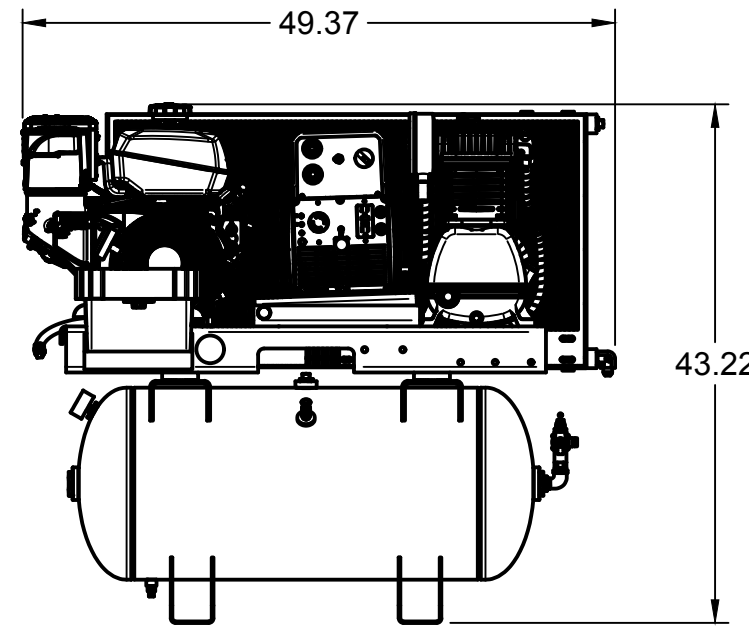

TOP VIEW

FRONT VIEW

SIDE VIEW

PARTS LIST

ITEM	QTY	PART NUMBER	DESCRIPTION
1	1	IAT-T30HGW-LH	30 GAL HORIZ GAS BASIC GWD LH
2	1	IAT-C143-GWE	14HP KOHLER E GENWELD SKID

TANK DISCHARGE
OUTLET SIZE: 3/4"

PARTS LIST

ITEM	QTY	PART NUMBER	DESCRIPTION
1	1	IAT-TP40BKWR (CURRENT)	40IN TOP PLATE
2	1	IAT-CH440	14HP KOHLER ENGINE
3	1	IAT-OIL-DRAIN	OIL DRAIN
4	1	IAT-MOTOR-ADJST BRKT	MOTOR ADJUSTMENT BRACKET
5	1	IAT-LPH1HUB	1"H HUB
6	1	IAT-TCSP-H-5565-B	5.5 HP HONDA THROTTLE CONTRO
7	1	IAT-BATTERY BOX SM	BATTERY BOX SMALL
8	1	IAT-M-12-AL	BELT GUARD COOLER 48 CFM
9	1	IAT-2501-08-12-O	3/4 MP X 1/2 M JIC 90 DEG R IN
10	2	IAT-PF3/4PLUG	3/4" PLUG
11	1	IAT-2404-08-12-O	3/4MP X 1/2 M JIC STRAIGHT OR
12	1	IAT-BATTERY PLATE	BATTERY PLATE

PARTS LIST

ITEM	QTY	PART NUMBER	DESCRIPTION
13	1	IAT-184-215TMP	184-215T MOTOR PLATE
14	1	IAT-GENWELDBRACKET-V3	NEWER GEN WELD BRACKET
15	1	IAT-EW240MDC	240 AMP WELDER GENERATOR
16	1	IAT-LX24MM	H24MM HUB
17	1	IAT-40X21X5-V1	BELTGUARDGEN/WELD #3-04
18	1	IAT-LH4TB	5 HP BARE PUMP TWO STAGE
19	1	IAT-BK57H	PULLEY
20	1	H-2B54-S-1	PULLEY
21	1	IAT-B80 V1	BELT
22	1	IAT-BX41 V1	COGGED B BELT 43
23	1	IAT-1/8X1X12	STRAP BELT GUARD

A

A

TOP VIEW

FRONT VIEW

SIDE VIEW

BOTTOM VIEW

DETAIL C
SCALE 1:4

PARTS LIST