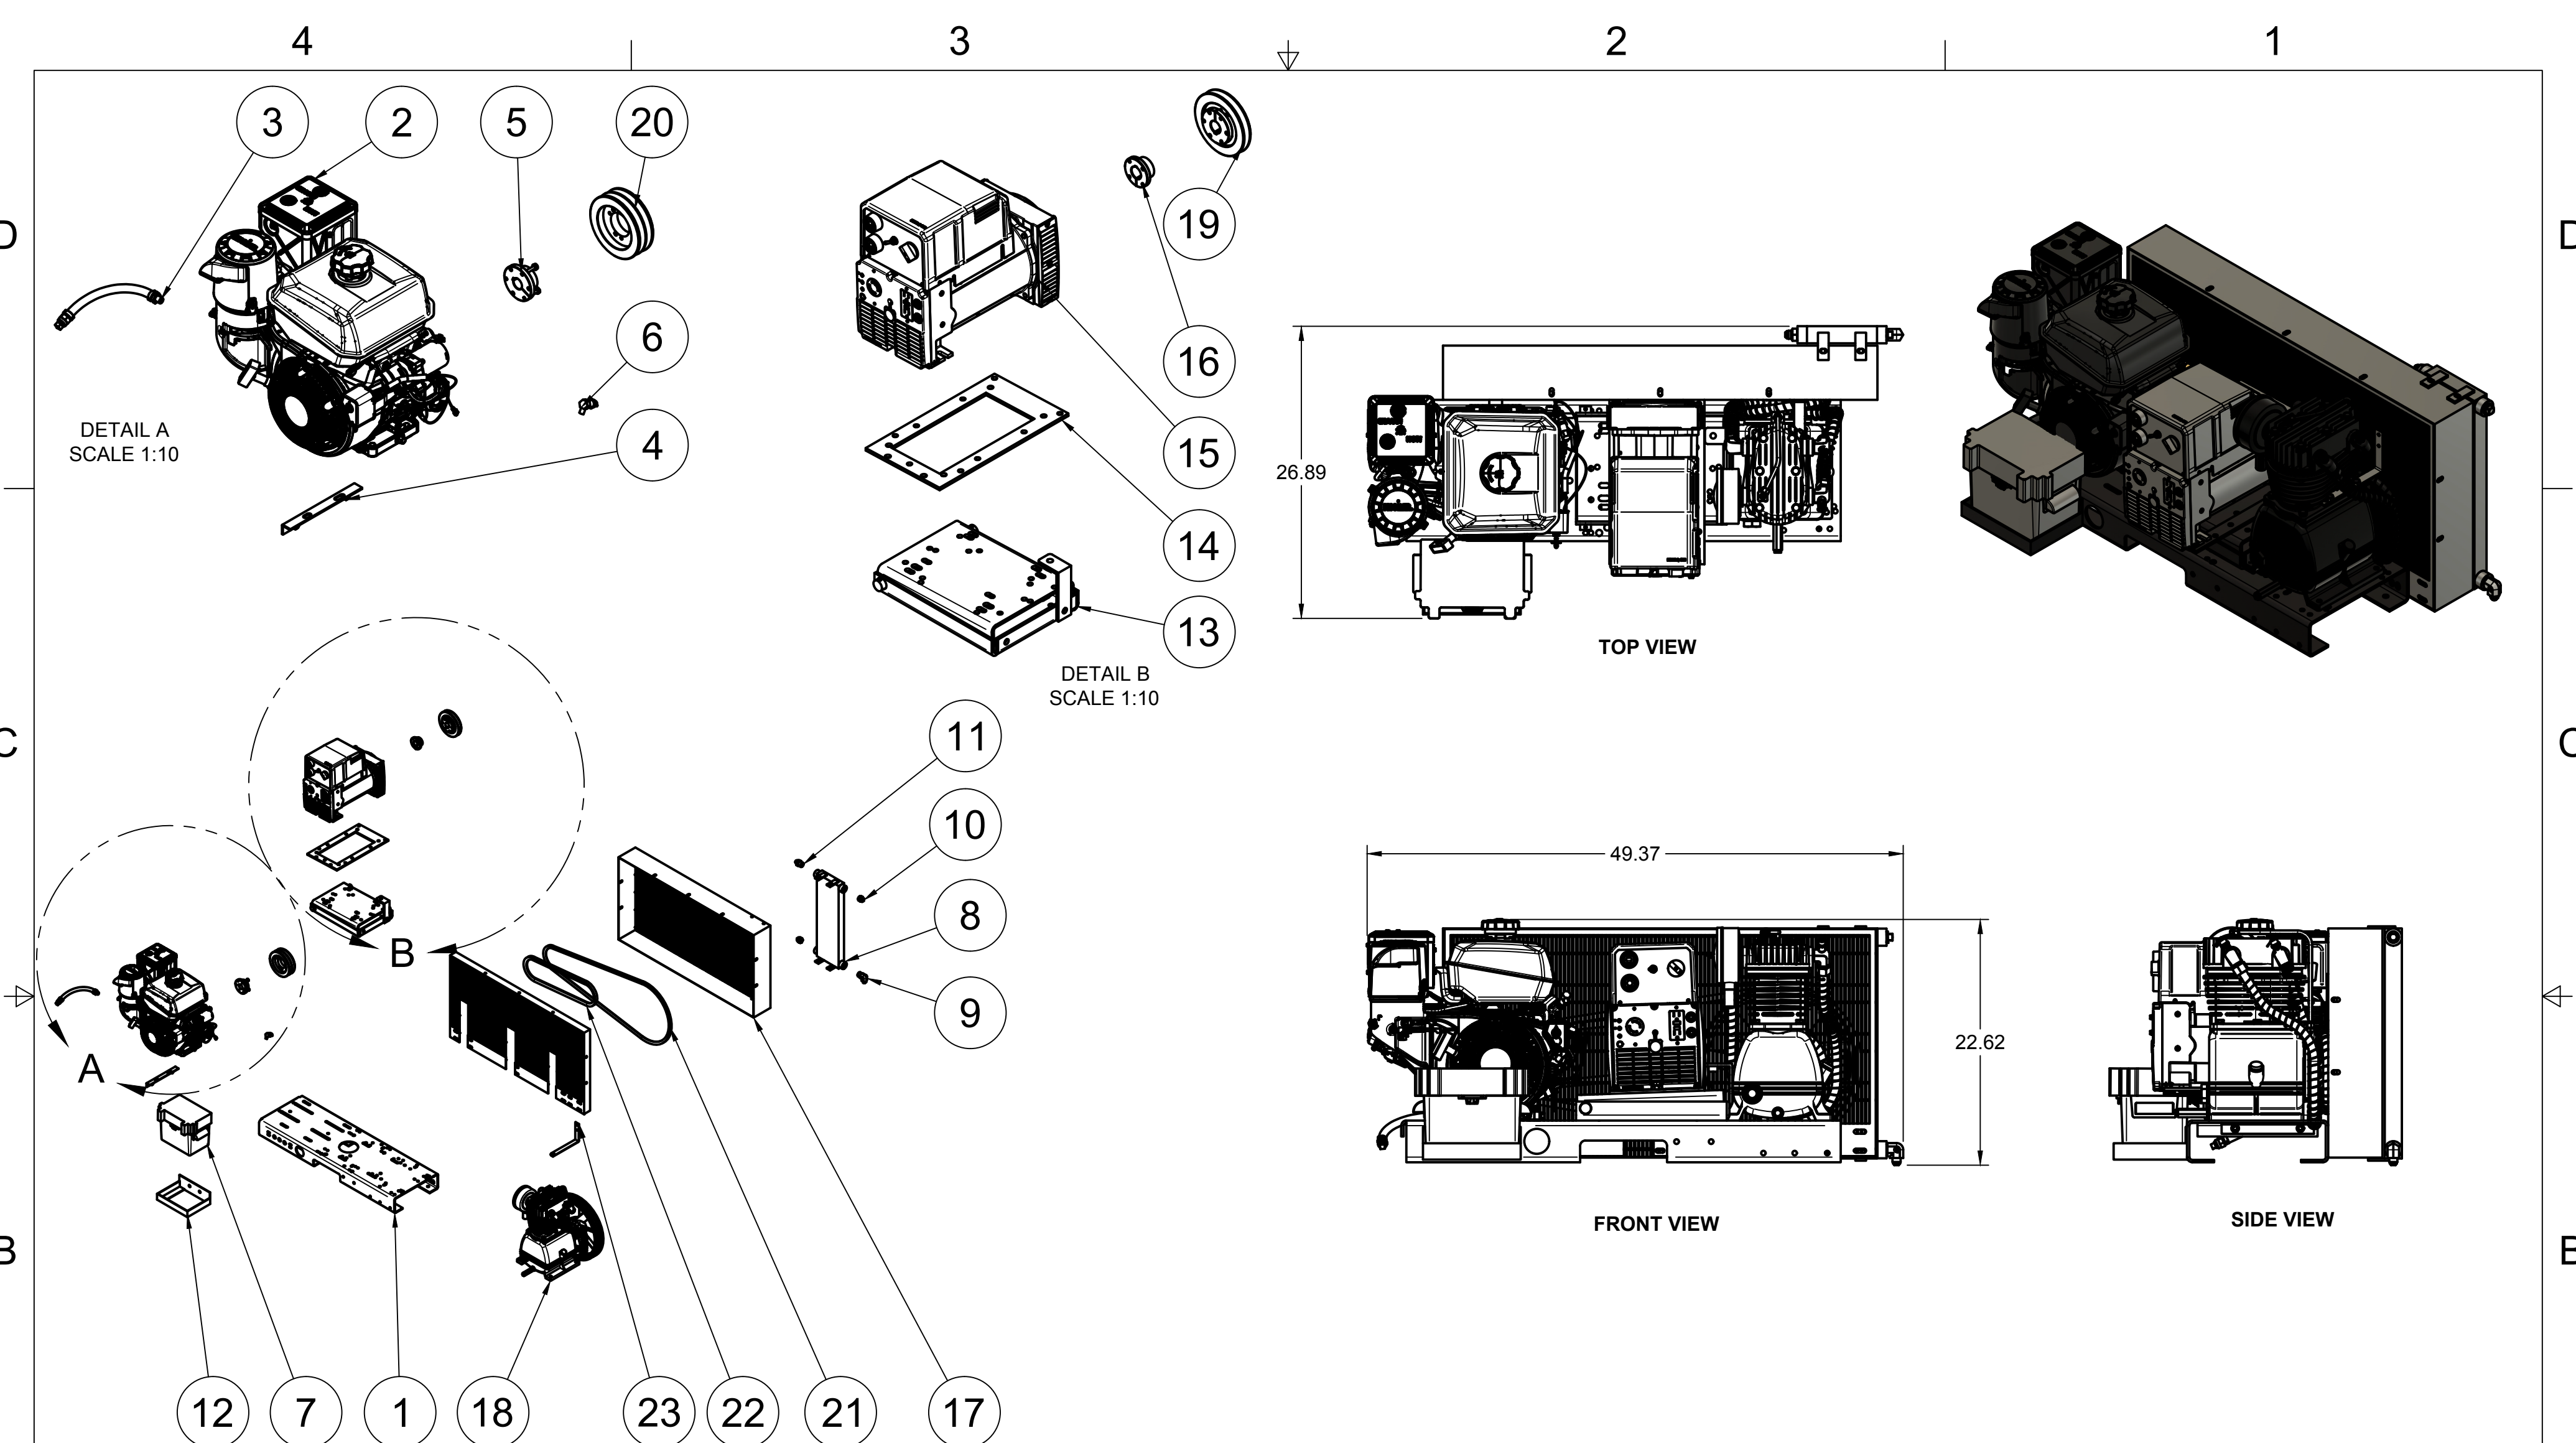

TOP VIEW

FRONT VIEW

SIDE VIEW

PARTS LIST

ITEM	QTY	PART NUMBER	DESCRIPTION
1	1	IAT-T30HGW-LH	30 GAL HORIZ GAS BASIC GWD LH
2	1	IAT-C143-GWE	14HP KOHLER E GENWELD SKID

TANK DISCHARGE
OUTLET SIZE: 3/4"

PARTS LIST

ITEM	QTY	PART NUMBER	DESCRIPTION
1	1	IAT-TP40BKWR (CURRENT)	40IN TOP PLATE
2	1	IAT-CH440	14HP KOHLER ENGINE
3	1	IAT-OIL-DRAIN	OIL DRAIN
4	1	IAT-MOTOR-ADJST BRKT	MOTOR ADJUSTMENT BRACKET
5	1	IAT-LPH1HUB	1"H HUB
6	1	IAT-TCSP-H-5565-B	5.5 HP HONDA THROTTLE CONTRO
7	1	IAT-BATTERY BOX SM	BATTERY BOX SMALL
8	1	IAT-M-12-AL	BELT GUARD COOLER 48 CFM
9	1	IAT-2501-08-12-O	3/4 MP X 1/2 M JIC 90 DEG R IN
10	2	IAT-PF3/4PLUG	3/4" PLUG
11	1	IAT-2404-08-12-O	3/4MP X 1/2 M JIC STRAIGHT OR
12	1	IAT-BATTERY PLATE	BATTERY PLATE

PARTS LIST

ITEM	QTY	PART NUMBER	DESCRIPTION
13	1	IAT-184-215TMP	184-215T MOTOR PLATE
14	1	IAT-GENWELDBRACKET-V3	NEWER GEN WELD BRACKET
15	1	IAT-EW240MDC	240 AMP WELDER GENERATOR
16	1	IAT-LX24MM	H24MM HUB
17	1	IAT-40X21X5-V1	BELTGUARDGEN/WELD #3-04
18	1	IAT-LH4TB	5 HP BARE PUMP TWO STAGE
19	1	IAT-BK57H	PULLEY
20	1	H-2B54-S-1	PULLEY
21	1	IAT-B80 V1	BELT
22	1	IAT-BX41 V1	COGGED B BELT 43
23	1	IAT-1/8X1X12	STRAP BELT GUARD

A

A

TOP VIEW

FRONT VIEW

SIDE VIEW

BOTTOM VIEW

DETAIL C
SCALE 1:4

PARTS LIST