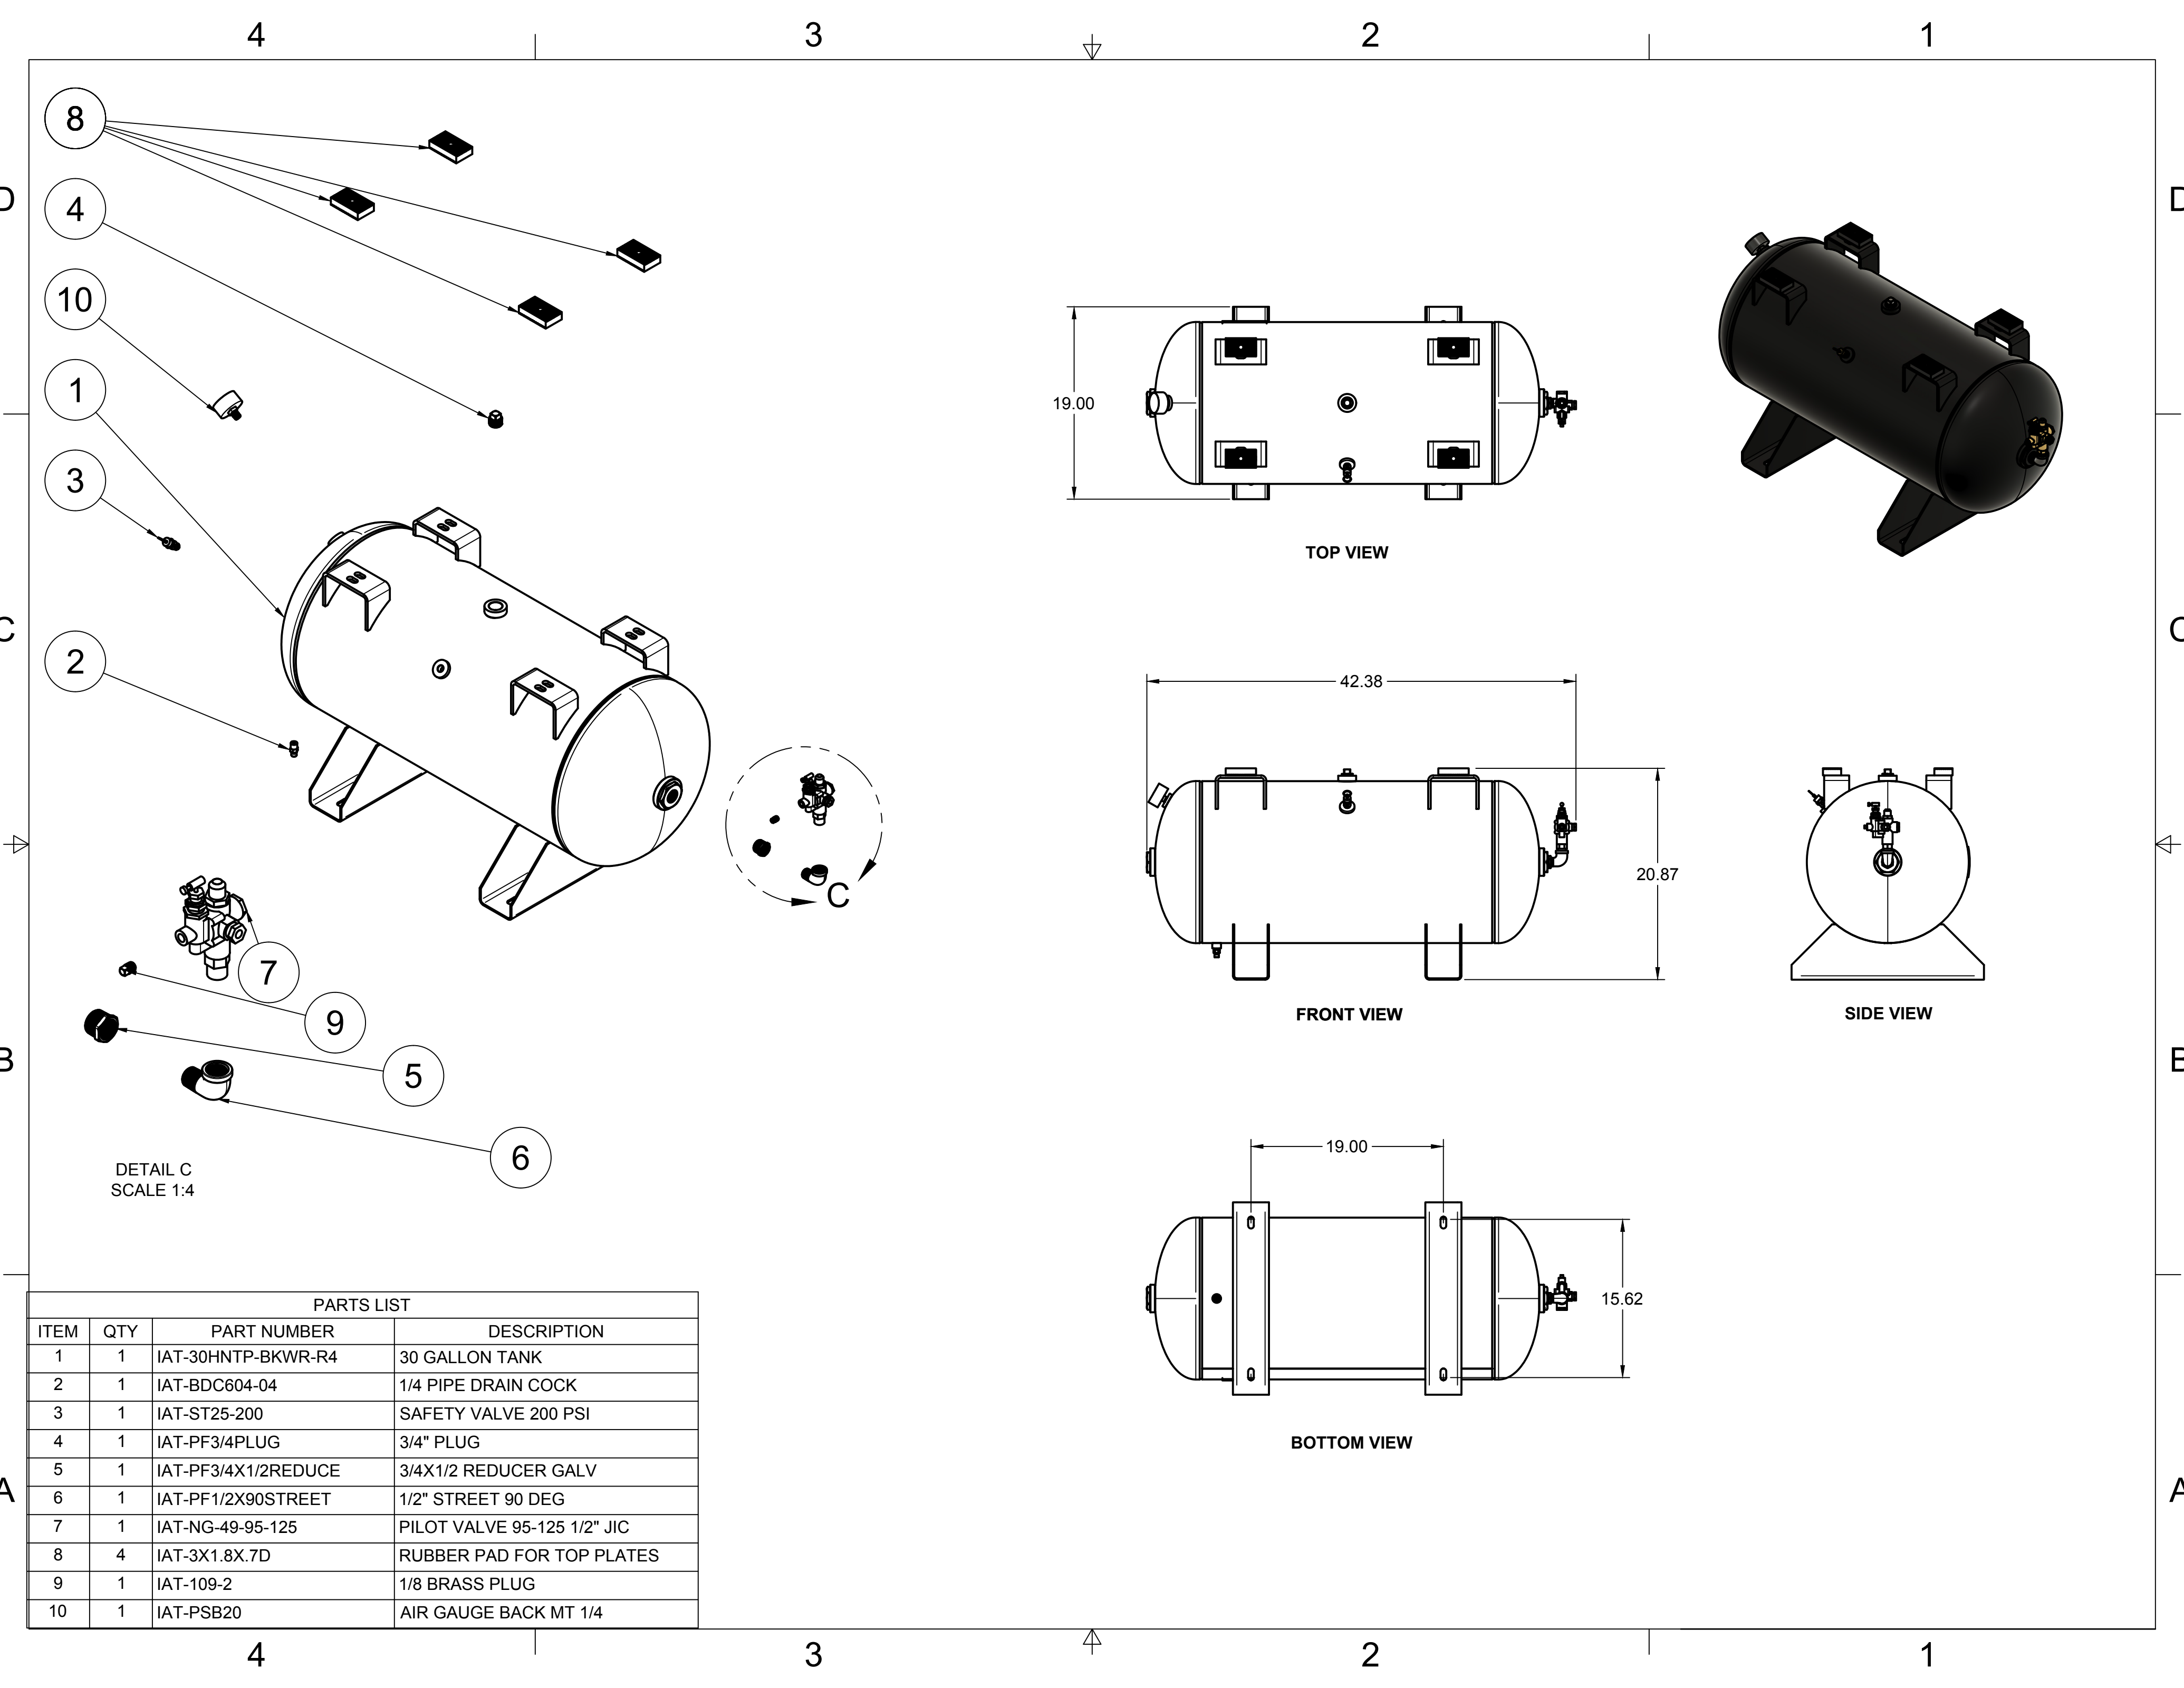

TOP VIEW

FRONT VIEW

SIDE VIEW

PARTS LIST

ITEM	QTY	PART NUMBER	DESCRIPTION
1	1	IAT-T30HGW-LH	30 GAL HORIZ GAS BASIC GWD LH
2	1	IAT-C143-GWE	14HP KOHLER E GENWELD SKID

TANK DISCHARGE
OUTLET SIZE: 3/4"

PARTS LIST

ITEM	QTY	PART NUMBER	DESCRIPTION
1	1	IAT-TP40BKWR (CURRENT)	40IN TOP PLATE
2	1	IAT-CH440	14HP KOHLER ENGINE
3	1	IAT-OIL-DRAIN	OIL DRAIN
4	1	IAT-MOTOR-ADJST BRKT	MOTOR ADJUSTMENT BRACKET
5	1	IAT-LPH1HUB	1"H HUB
6	1	IAT-TCSP-H-5565-B	5.5 HP HONDA THROTTLE CONTRO
7	1	IAT-BATTERY BOX SM	BATTERY BOX SMALL
8	1	IAT-M-12-AL	BELT GUARD COOLER 48 CFM
9	1	IAT-2501-08-12-O	3/4 MP X 1/2 M JIC 90 DEG R IN
10	2	IAT-PF3/4PLUG	3/4" PLUG
11	1	IAT-2404-08-12-O	3/4MP X 1/2 M JIC STRAIGHT OR
12	1	IAT-BATTERY PLATE	BATTERY PLATE

PARTS LIST

ITEM	QTY	PART NUMBER	DESCRIPTION
13	1	IAT-184-215TMP	184-215T MOTOR PLATE
14	1	IAT-GENWELDBRACKET-V3	NEWER GEN WELD BRACKET
15	1	IAT-EW240MDC	240 AMP WELDER GENERATOR
16	1	IAT-LX24MM	H24MM HUB
17	1	IAT-40X21X5-V1	BELTGUARDGEN/WELD #3-04
18	1	IAT-LH4TB	5 HP BARE PUMP TWO STAGE
19	1	IAT-BK57H	PULLEY
20	1	H-2B54-S-1	PULLEY
21	1	IAT-B80 V1	BELT
22	1	IAT-BX41 V1	COGGED B BELT 43
23	1	IAT-1/8X1X12	STRAP BELT GUARD

A

A

TOP VIEW

FRONT VIEW

SIDE VIEW

BOTTOM VIEW

DETAIL C
SCALE 1:4

PARTS LIST