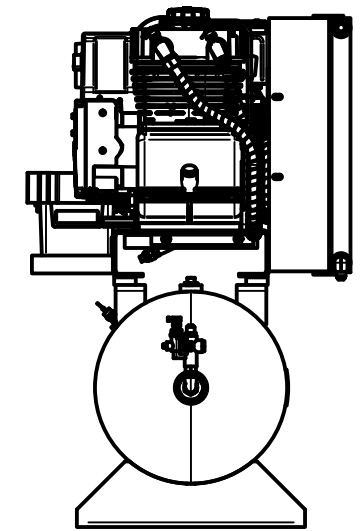

TOP VIEW

FRONT VIEW

SIDE VIEW

PARTS LIST

ITEM	QTY	PART NUMBER	DESCRIPTION
1	1	IAT-T30HGW-LH	30 GAL HORIZ GAS BASIC GWD LH
2	1	IAT-C143-GWE	14HP KOHLER E GENWELD SKID

TANK DISCHARGE
OUTLET SIZE: 3/4"

PARTS LIST

ITEM	QTY	PART NUMBER	DESCRIPTION
1	1	IAT-TP40BKWR (CURRENT)	40IN TOP PLATE
2	1	IAT-CH440	14HP KOHLER ENGINE
3	1	IAT-OIL-DRAIN	OIL DRAIN
4	1	IAT-MOTOR-ADJST BRKT	MOTOR ADJUSTMENT BRACKET
5	1	IAT-LPH1HUB	1"H HUB
6	1	IAT-TCSP-H-5565-B	5.5 HP HONDA THROTTLE CONTRO
7	1	IAT-BATTERY BOX SM	BATTERY BOX SMALL
8	1	IAT-M-12-AL	BELT GUARD COOLER 48 CFM
9	1	IAT-2501-08-12-O	3/4 MP X 1/2 M JIC 90 DEG R IN
10	2	IAT-PF3/4PLUG	3/4" PLUG
11	1	IAT-2404-08-12-O	3/4MP X 1/2 M JIC STRAIGHT OR
12	1	IAT-BATTERY PLATE	BATTERY PLATE

PARTS LIST

ITEM	QTY	PART NUMBER	DESCRIPTION
13	1	IAT-184-215TMP	184-215T MOTOR PLATE
14	1	IAT-GENWELDBRACKET-V3	NEWER GEN WELD BRACKET
15	1	IAT-EW240MDC	240 AMP WELDER GENERATOR
16	1	IAT-LX24MM	H24MM HUB
17	1	IAT-40X21X5-V1	BELTGUARDGEN/WELD #3-04
18	1	IAT-LH4TB	5 HP BARE PUMP TWO STAGE
19	1	IAT-BK57H	PULLEY
20	1	H-2B54-S-1	PULLEY
21	1	IAT-B80 V1	BELT
22	1	IAT-BX41 V1	COGGED B BELT 43
23	1	IAT-1/8X1X12	STRAP BELT GUARD

A

A

TOP VIEW

FRONT VIEW

SIDE VIEW

BOTTOM VIEW

DETAIL C
SCALE 1:4

PARTS LIST