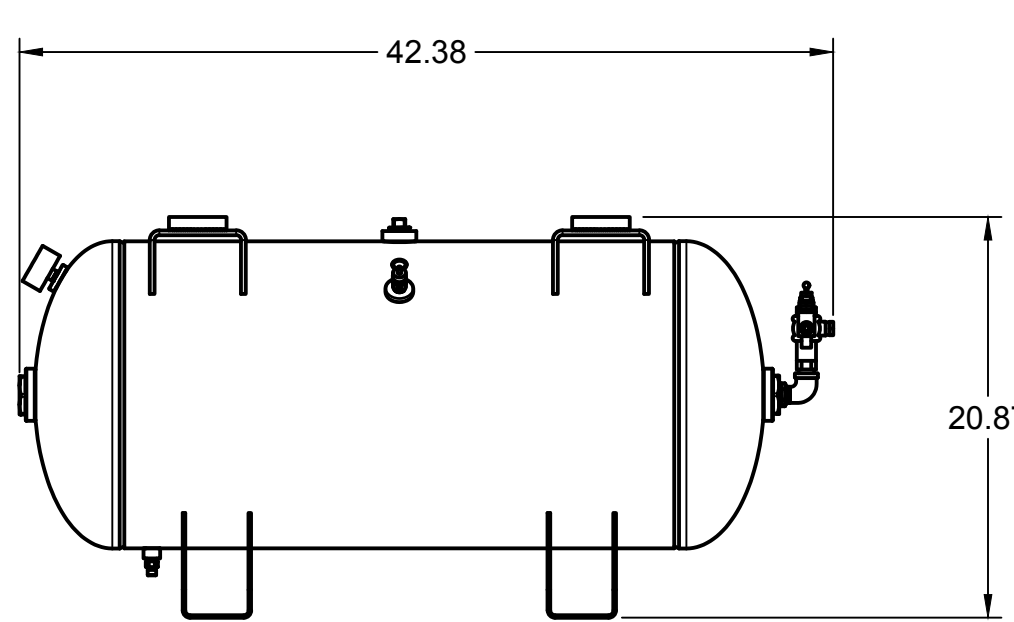

ITEM	QTY	PART NUMBER	DESCRIPTION
1	1	IAT-TP40BKWR (CURRENT)	40IN TOP PLATE
2	1	IAT-CH440	14HP KOHLER ENGINE
3	1	IAT-OIL-DRAIN	OIL DRAIN
4	1	IAT-MOTOR-ADJST BRKT	MOTOR ADJUSTMENT BRACKET
5	1	IAT-LPH1HUB	1"H HUB
6	1	IAT-TCSP-H-5565-B	5.5 HP HONDA THROTTLE CONTRO
7	1	IAT-BATTERY BOX SM	BATTERY BOX SMALL
8	1	IAT-M-12-AL	BELT GUARD COOLER 48 CFM
9	1	IAT-2501-08-12-O	3/4 MP X 1/2 M JIC 90 DEG R IN
10	2	IAT-PF3/4PLUG	3/4" PLUG
11	1	IAT-2404-08-12-O	3/4MP X 1/2 M JIC STRAIGHT OR
12	1	IAT-BATTERY PLATE	BATTERY PLATE

PARTS LIST

ITEM	QTY	PART NUMBER	DESCRIPTION
13	1	IAT-184-215TMP	184-215T MOTOR PLATE
14	1	IAT-GENWELDBRACKET-V3	NEWER GEN WELD BRACKET
15	1	IAT-EW240MDC	240 AMP WELDER GENERATOR
16	1	IAT-LX24MM	H24MM HUB
17	1	IAT-40X21X5-V1	BELTGUARDGEN/WELD #3-04
18	1	IAT-LH4TB	5 HP BARE PUMP TWO STAGE
19	1	IAT-BK57H	PULLEY
20	1	H-2B54-S-1	PULLEY
21	1	IAT-B80 V1	BELT
22	1	IAT-BX41 V1	COGGED B BELT 43
23	1	IAT-1/8X1X12	STRAP BELT GUARD

A

A

TOP VIEW

FRONT VIEW

SIDE VIEW

BOTTOM VIEW

DETAIL C
SCALE 1:4

PARTS LIST

ITEM	QTY	PART NUMBER	DESCRIPTION
1	1	IAT-30HNTP-BKWR-R4	30 GALLON TANK
2	1	IAT-BDC604-04	1/4 PIPE DRAIN COCK
3	1	IAT-ST25-200	SAFETY VALVE 200 PSI
4	1	IAT-PF3/4PLUG	3/4" PLUG
5	1	IAT-PF3/4X1/2REDUCE	3/4X1/2 REDUCER GALV
6	1	IAT-PF1/2X90STREET	1/2" STREET 90 DEG
7	1	IAT-NG-49-95-125	PILOT VALVE 95-125 1/2" JIC
8	4	IAT-3X1.8X.7D	RUBBER PAD FOR TOP PLATES
9	1	IAT-109-2	1/8 BRASS PLUG
10	1	IAT-PSB20	AIR GAUGE BACK MT 1/4