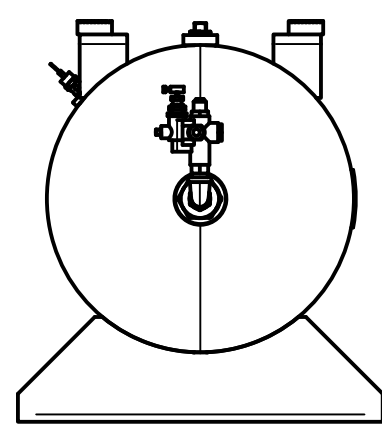

ITEM	QTY	PART NUMBER	DESCRIPTION
1	1	IAT-TP40BKWR (CURRENT)	40IN TOP PLATE
2	1	IAT-CH440	14HP KOHLER ENGINE
3	1	IAT-OIL-DRAIN	OIL DRAIN
4	1	IAT-MOTOR-ADJST BRKT	MOTOR ADJUSTMENT BRACKET
5	1	IAT-LPH1HUB	1"H HUB
6	1	IAT-TCSP-H-5565-B	5.5 HP HONDA THROTTLE CONTRO
7	1	IAT-BATTERY BOX SM	BATTERY BOX SMALL
8	1	IAT-M-12-AL	BELT GUARD COOLER 48 CFM
9	1	IAT-2501-08-12-O	3/4 MP X 1/2 M JIC 90 DEG R IN
10	2	IAT-PF3/4PLUG	3/4" PLUG
11	1	IAT-2404-08-12-O	3/4MP X 1/2 M JIC STRAIGHT OR
12	1	IAT-BATTERY PLATE	BATTERY PLATE

PARTS LIST

ITEM	QTY	PART NUMBER	DESCRIPTION
13	1	IAT-184-215TMP	184-215T MOTOR PLATE
14	1	IAT-GENWELDBRACKET-V3	NEWER GEN WELD BRACKET
15	1	IAT-EW240MDC	240 AMP WELDER GENERATOR
16	1	IAT-LX24MM	H24MM HUB
17	1	IAT-40X21X5-V1	BELTGUARDGEN/WELD #3-04
18	1	IAT-LH4TB	5 HP BARE PUMP TWO STAGE
19	1	IAT-BK57H	PULLEY
20	1	H-2B54-S-1	PULLEY
21	1	IAT-B80 V1	BELT
22	1	IAT-BX41 V1	COGGED B BELT 43
23	1	IAT-1/8X1X12	STRAP BELT GUARD

A

A

TOP VIEW

FRONT VIEW

SIDE VIEW

BOTTOM VIEW

DETAIL C
SCALE 1:4

PARTS LIST

ITEM	QTY	PART NUMBER	DESCRIPTION
1	1	IAT-30HNTP-BKWR-R4	30 GALLON TANK
2	1	IAT-BDC604-04	1/4 PIPE DRAIN COCK
3	1	IAT-ST25-200	SAFETY VALVE 200 PSI
4	1	IAT-PF3/4PLUG	3/4" PLUG
5	1	IAT-PF3/4X1/2REDUCE	3/4X1/2 REDUCER GALV
6	1	IAT-PF1/2X90STREET	1/2" STREET 90 DEG
7	1	IAT-NG-49-95-125	PILOT VALVE 95-125 1/2" JIC
8	4	IAT-3X1.8X.7D	RUBBER PAD FOR TOP PLATES
9	1	IAT-109-2	1/8 BRASS PLUG
10	1	IAT-PSB20	AIR GAUGE BACK MT 1/4