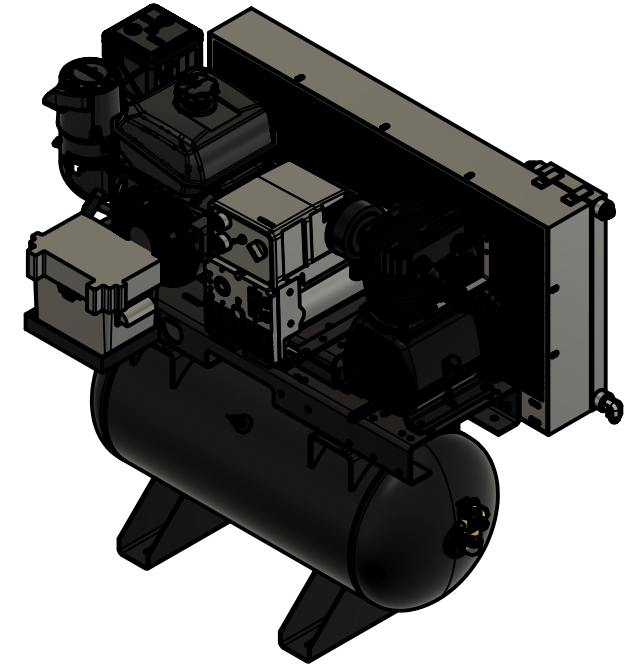

TOP VIEW

FRONT VIEW

SIDE VIEW

PARTS LIST

ITEM	QTY	PART NUMBER	DESCRIPTION
1	1	IAT-T30HGW-LH	30 GAL HORIZ GAS BASIC GWD LH
2	1	IAT-C143-GWE	14HP KOHLER E GENWELD SKID

TANK DISCHARGE
OUTLET SIZE: 3/4"

PARTS LIST

ITEM	QTY	PART NUMBER	DESCRIPTION
1	1	IAT-TP40BKWR (CURRENT)	40IN TOP PLATE
2	1	IAT-CH440	14HP KOHLER ENGINE
3	1	IAT-OIL-DRAIN	OIL DRAIN
4	1	IAT-MOTOR-ADJST BRKT	MOTOR ADJUSTMENT BRACKET
5	1	IAT-LPH1HUB	1"H HUB
6	1	IAT-TCSP-H-5565-B	5.5 HP HONDA THROTTLE CONTRO
7	1	IAT-BATTERY BOX SM	BATTERY BOX SMALL
8	1	IAT-M-12-AL	BELT GUARD COOLER 48 CFM
9	1	IAT-2501-08-12-O	3/4 MP X 1/2 M JIC 90 DEG R IN
10	2	IAT-PF3/4PLUG	3/4" PLUG
11	1	IAT-2404-08-12-O	3/4MP X 1/2 M JIC STRAIGHT OR
12	1	IAT-BATTERY PLATE	BATTERY PLATE

PARTS LIST

ITEM	QTY	PART NUMBER	DESCRIPTION
13	1	IAT-184-215TMP	184-215T MOTOR PLATE
14	1	IAT-GENWELDBRACKET-V3	NEWER GEN WELD BRACKET
15	1	IAT-EW240MDC	240 AMP WELDER GENERATOR
16	1	IAT-LX24MM	H24MM HUB
17	1	IAT-40X21X5-V1	BELTGUARDGEN/WELD #3-04
18	1	IAT-LH4TB	5 HP BARE PUMP TWO STAGE
19	1	IAT-BK57H	PULLEY
20	1	H-2B54-S-1	PULLEY
21	1	IAT-B80 V1	BELT
22	1	IAT-BX41 V1	COGGED B BELT 43
23	1	IAT-1/8X1X12	STRAP BELT GUARD

A

A

TOP VIEW

FRONT VIEW

SIDE VIEW

BOTTOM VIEW

DETAIL C
SCALE 1:4

PARTS LIST