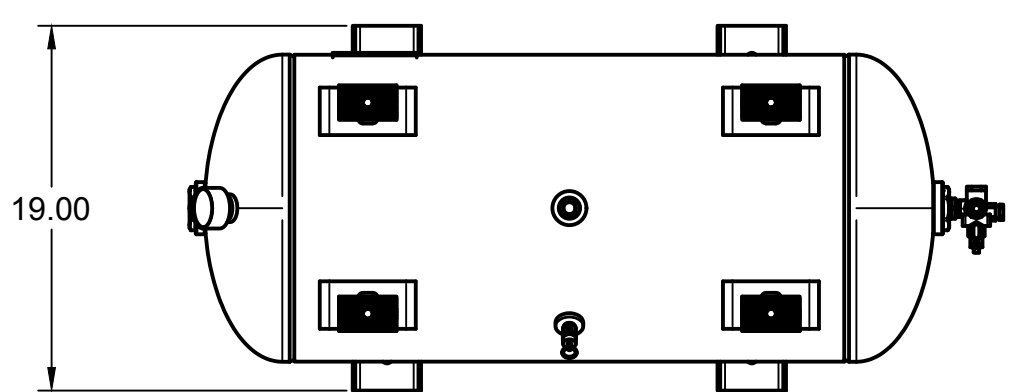

TOP VIEW

FRONT VIEW

SIDE VIEW

PARTS LIST

ITEM	QTY	PART NUMBER	DESCRIPTION
1	1	IAT-T30HGW-LH	30 GAL HORIZ GAS BASIC GWD LH
2	1	IAT-C143-GWE	14HP KOHLER E GENWELD SKID

TANK DISCHARGE
OUTLET SIZE: 3/4"

PARTS LIST

ITEM	QTY	PART NUMBER	DESCRIPTION
1	1	IAT-TP40BKWR (CURRENT)	40IN TOP PLATE
2	1	IAT-CH440	14HP KOHLER ENGINE
3	1	IAT-OIL-DRAIN	OIL DRAIN
4	1	IAT-MOTOR-ADJST BRKT	MOTOR ADJUSTMENT BRACKET
5	1	IAT-LPH1HUB	1"H HUB
6	1	IAT-TCSP-H-5565-B	5.5 HP HONDA THROTTLE CONTRO
7	1	IAT-BATTERY BOX SM	BATTERY BOX SMALL
8	1	IAT-M-12-AL	BELT GUARD COOLER 48 CFM
9	1	IAT-2501-08-12-O	3/4 MP X 1/2 M JIC 90 DEG R IN
10	2	IAT-PF3/4PLUG	3/4" PLUG
11	1	IAT-2404-08-12-O	3/4MP X 1/2 M JIC STRAIGHT OR
12	1	IAT-BATTERY PLATE	BATTERY PLATE

PARTS LIST

ITEM	QTY	PART NUMBER	DESCRIPTION
13	1	IAT-184-215TMP	184-215T MOTOR PLATE
14	1	IAT-GENWELDBRACKET-V3	NEWER GEN WELD BRACKET
15	1	IAT-EW240MDC	240 AMP WELDER GENERATOR
16	1	IAT-LX24MM	H24MM HUB
17	1	IAT-40X21X5-V1	BELTGUARDGEN/WELD #3-04
18	1	IAT-LH4TB	5 HP BARE PUMP TWO STAGE
19	1	IAT-BK57H	PULLEY
20	1	H-2B54-S-1	PULLEY
21	1	IAT-B80 V1	BELT
22	1	IAT-BX41 V1	COGGED B BELT 43
23	1	IAT-1/8X1X12	STRAP BELT GUARD

A

A

TOP VIEW

FRONT VIEW

SIDE VIEW

BOTTOM VIEW

DETAIL C
SCALE 1:4

PARTS LIST