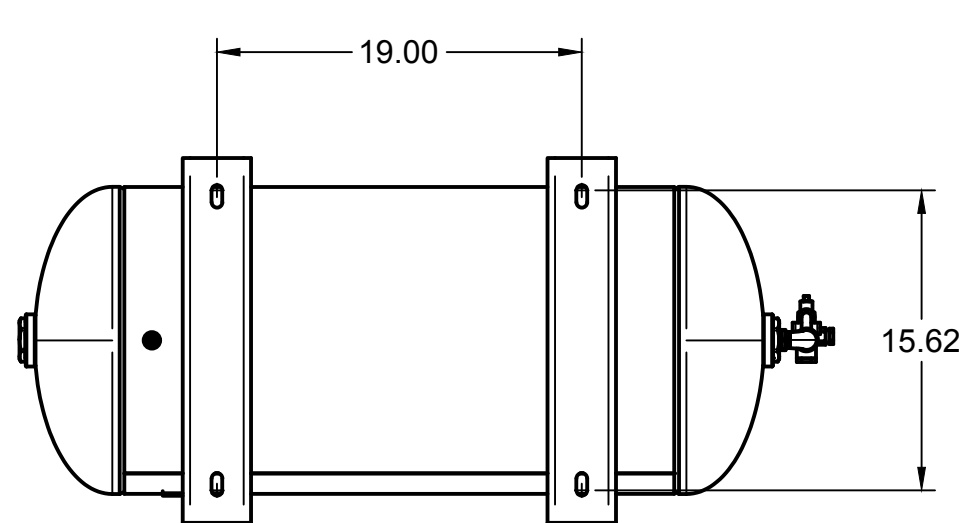

ITEM	QTY	PART NUMBER	DESCRIPTION
1	1	IAT-TP40BKWR (CURRENT)	40IN TOP PLATE
2	1	IAT-CH440	14HP KOHLER ENGINE
3	1	IAT-OIL-DRAIN	OIL DRAIN
4	1	IAT-MOTOR-ADJST BRKT	MOTOR ADJUSTMENT BRACKET
5	1	IAT-LPH1HUB	1"H HUB
6	1	IAT-TCSP-H-5565-B	5.5 HP HONDA THROTTLE CONTRO
7	1	IAT-BATTERY BOX SM	BATTERY BOX SMALL
8	1	IAT-M-12-AL	BELT GUARD COOLER 48 CFM
9	1	IAT-2501-08-12-O	3/4 MP X 1/2 M JIC 90 DEG R IN
10	2	IAT-PF3/4PLUG	3/4" PLUG
11	1	IAT-2404-08-12-O	3/4MP X 1/2 M JIC STRAIGHT OR
12	1	IAT-BATTERY PLATE	BATTERY PLATE

PARTS LIST

ITEM	QTY	PART NUMBER	DESCRIPTION
13	1	IAT-184-215TMP	184-215T MOTOR PLATE
14	1	IAT-GENWELDBRACKET-V3	NEWER GEN WELD BRACKET
15	1	IAT-EW240MDC	240 AMP WELDER GENERATOR
16	1	IAT-LX24MM	H24MM HUB
17	1	IAT-40X21X5-V1	BELTGUARDGEN/WELD #3-04
18	1	IAT-LH4TB	5 HP BARE PUMP TWO STAGE
19	1	IAT-BK57H	PULLEY
20	1	H-2B54-S-1	PULLEY
21	1	IAT-B80 V1	BELT
22	1	IAT-BX41 V1	COGGED B BELT 43
23	1	IAT-1/8X1X12	STRAP BELT GUARD

A

A

TOP VIEW

FRONT VIEW

SIDE VIEW

BOTTOM VIEW

DETAIL C
SCALE 1:4

PARTS LIST

ITEM	QTY	PART NUMBER	DESCRIPTION
1	1	IAT-30HNTP-BKWR-R4	30 GALLON TANK
2	1	IAT-BDC604-04	1/4 PIPE DRAIN COCK
3	1	IAT-ST25-200	SAFETY VALVE 200 PSI
4	1	IAT-PF3/4PLUG	3/4" PLUG
5	1	IAT-PF3/4X1/2REDUCE	3/4X1/2 REDUCER GALV
6	1	IAT-PF1/2X90STREET	1/2" STREET 90 DEG
7	1	IAT-NG-49-95-125	PILOT VALVE 95-125 1/2" JIC
8	4	IAT-3X1.8X.7D	RUBBER PAD FOR TOP PLATES
9	1	IAT-109-2	1/8 BRASS PLUG
10	1	IAT-PSB20	AIR GAUGE BACK MT 1/4