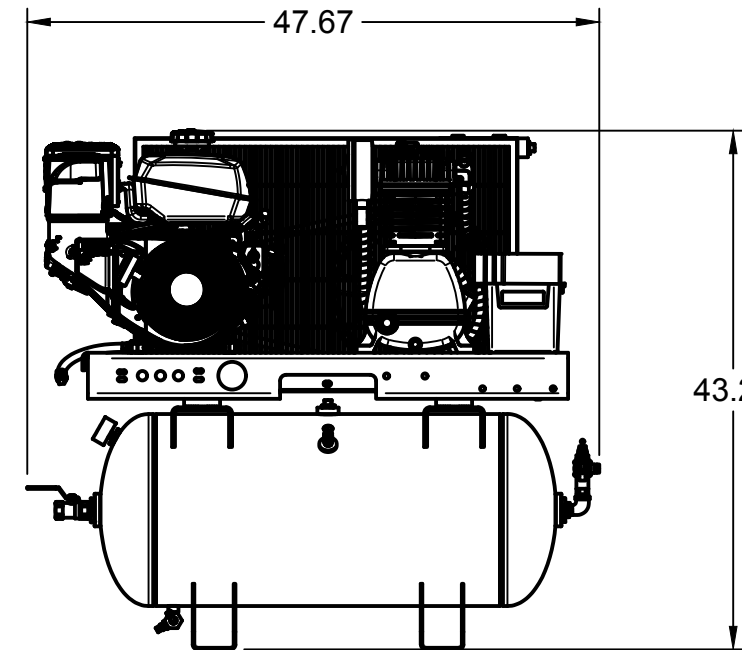

TOP VIEW

FRONT VIEW

SIDE VIEW

PARTS LIST

ITEM	QTY	PART NUMBER	DESCRIPTION
1	1	IAT-T30HGE-LH4	30 GALLON HORIZ GAS ELITE LH4
2	1	IAT-C143-E	14HP KOHLER BASIC SKID CA1BU

TANK DISCHARGE
OUTLET SIZE: 3/4"

4

3

2

1

D

D

DETAIL A
SCALE 1:8

TOP VIEW

C

C

FRONT VIEW

B

B

PARTS LIST				PARTS LIST			
ITEM	QTY	PART NUMBER	DESCRIPTION	ITEM	QTY	PART NUMBER	DESCRIPTION
1	1	IAT-TP40BKWR (CURRENT)	40IN TOP PLATE	9	1	IAT-TCSP-H-5565-B	5.5 HP HONDA THROTTLE CONTRO
2	1	IAT-CH440	14HP KOHLER ENGINE	10	1	IAT-LH4TB	5 HP BARE PUMP TWO STAGE
3	1	IAT-BG5X18X32X10G-V2	BELT GUARD 11-15 HP GAS EU	11	2	IAT-B68	BELT
4	1	IAT-OIL-DRAIN	OIL DRAIN	12	1	IAT-BATTERY BOX SM	BATTERY BOX SMALL
5	1	IAT-MOTOR-ADJST BRKT	MOTOR ADJUSTMENT BRACKET	13	1	IAT-M-12-AL	BELT GUARD COOLER 48 CFM
6	1	IAT-1/8X1X12	STRAP BELT GUARD	14	1	IAT-2501-08-12-O	3/4 MP X 1/2 M JIC 90 DEG R IN
7	1	IAT-LPH1HUB	1"H HUB	15	1	IAT-2404-08-12-O	3/4MP X 1/2 M JIC STRAIGHT OR
8	1	IAT-LP2B495H	PULLEY (2BK52H)	16	2	IAT-PF3/4PLUG	3/4" PLUG

SIDE VIEW

B

B

BOTTOM VIEW

PARTS LIST

ITEM	QTY	PART NUMBER	DESCRIPTION
1	1	IAT-30HNTP-BKWR-R4	30 GALLON TANK
2	1	IAT-ST25-200	SAFETY VALVE 200 PSI
3	1	IAT-PF3/4PLUG	3/4" PLUG
4	1	IAT-PF3/4X1/2REDUCE	3/4X1/2 REDUCER GALV
5	1	IAT-PF1/2X90STREET	1/2" STREET 90 DEG
6	1	IAT-NG-49-95-125	PILOT VALVE 95-125 1/2" JIC
7	4	IAT-3X1.8X.7D	RUBBER PAD FOR TOP PLATES
8	2	IAT-BPC-2501-04-02	1/8 P X 1/4 COMP PUSH LOK 90