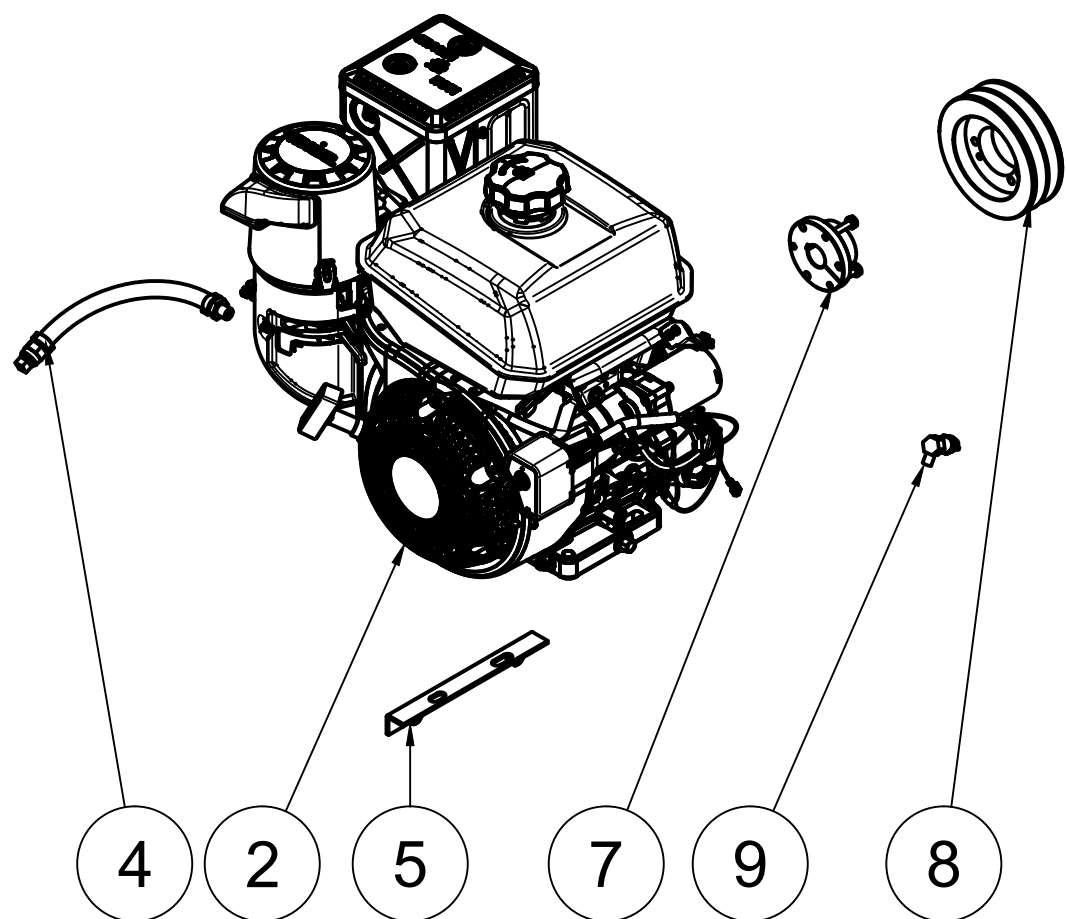

TOP VIEW

FRONT VIEW

SIDE VIEW

PARTS LIST

ITEM	QTY	PART NUMBER	DESCRIPTION
1	1	IAT-T30HGE-LH4	30 GALLON HORIZ GAS ELITE LH4
2	1	IAT-C143-E	14HP KOHLER BASIC SKID CA1BU

TANK DISCHARGE
OUTLET SIZE: 3/4"

4

3

2

1

D

D

DETAIL A
SCALE 1:8

TOP VIEW

C

C

FRONT VIEW

B

B

PARTS LIST				PARTS LIST			
ITEM	QTY	PART NUMBER	DESCRIPTION	ITEM	QTY	PART NUMBER	DESCRIPTION
1	1	IAT-TP40BKWR (CURRENT)	40IN TOP PLATE	9	1	IAT-TCSP-H-5565-B	5.5 HP HONDA THROTTLE CONTRO
2	1	IAT-CH440	14HP KOHLER ENGINE	10	1	IAT-LH4TB	5 HP BARE PUMP TWO STAGE
3	1	IAT-BG5X18X32X10G-V2	BELT GUARD 11-15 HP GAS EU	11	2	IAT-B68	BELT
4	1	IAT-OIL-DRAIN	OIL DRAIN	12	1	IAT-BATTERY BOX SM	BATTERY BOX SMALL
5	1	IAT-MOTOR-ADJST BRKT	MOTOR ADJUSTMENT BRACKET	13	1	IAT-M-12-AL	BELT GUARD COOLER 48 CFM
6	1	IAT-1/8X1X12	STRAP BELT GUARD	14	1	IAT-2501-08-12-O	3/4 MP X 1/2 M JIC 90 DEG R IN
7	1	IAT-LPH1HUB	1"H HUB	15	1	IAT-2404-08-12-O	3/4MP X 1/2 M JIC STRAIGHT OR
8	1	IAT-LP2B495H	PULLEY (2BK52H)	16	2	IAT-PF3/4PLUG	3/4" PLUG

SIDE VIEW

B

B

BOTTOM VIEW

PARTS LIST

ITEM	QTY	PART NUMBER	DESCRIPTION
1	1	IAT-30HNTP-BKWR-R4	30 GALLON TANK
2	1	IAT-ST25-200	SAFETY VALVE 200 PSI
3	1	IAT-PF3/4PLUG	3/4" PLUG
4	1	IAT-PF3/4X1/2REDUCE	3/4X1/2 REDUCER GALV
5	1	IAT-PF1/2X90STREET	1/2" STREET 90 DEG
6	1	IAT-NG-49-95-125	PILOT VALVE 95-125 1/2" JIC
7	4	IAT-3X1.8X.7D	RUBBER PAD FOR TOP PLATES
8	2	IAT-BPC-2501-04-02	1/8 P X 1/4 COMP PUSH LOK 90