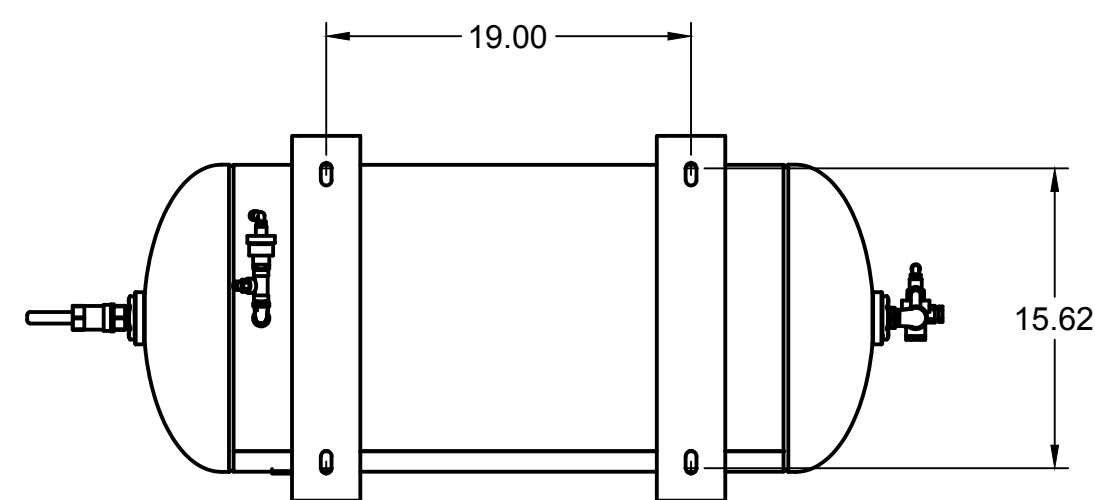

FRONT VIEW

B

B

PARTS LIST				PARTS LIST			
ITEM	QTY	PART NUMBER	DESCRIPTION	ITEM	QTY	PART NUMBER	DESCRIPTION
1	1	IAT-TP40BKWR (CURRENT)	40IN TOP PLATE	9	1	IAT-TCSP-H-5565-B	5.5 HP HONDA THROTTLE CONTRO
2	1	IAT-CH440	14HP KOHLER ENGINE	10	1	IAT-LH4TB	5 HP BARE PUMP TWO STAGE
3	1	IAT-BG5X18X32X10G-V2	BELT GUARD 11-15 HP GAS EU	11	2	IAT-B68	BELT
4	1	IAT-OIL-DRAIN	OIL DRAIN	12	1	IAT-BATTERY BOX SM	BATTERY BOX SMALL
5	1	IAT-MOTOR-ADJST BRKT	MOTOR ADJUSTMENT BRACKET	13	1	IAT-M-12-AL	BELT GUARD COOLER 48 CFM
6	1	IAT-1/8X1X12	STRAP BELT GUARD	14	1	IAT-2501-08-12-O	3/4 MP X 1/2 M JIC 90 DEG R IN
7	1	IAT-LPH1HUB	1"H HUB	15	1	IAT-2404-08-12-O	3/4MP X 1/2 M JIC STRAIGHT OR
8	1	IAT-LP2B495H	PULLEY (2BK52H)	16	2	IAT-PF3/4PLUG	3/4" PLUG

2

1

D

D

TOP VIEW

C

C

FRONT VIEW

SIDE VIEW

B

B

BOTTOM VIEW

PARTS LIST

ITEM	QTY	PART NUMBER	DESCRIPTION
1	1	IAT-30HNTP-BKWR-R4	30 GALLON TANK
2	1	IAT-ST25-200	SAFETY VALVE 200 PSI
3	1	IAT-PF3/4PLUG	3/4" PLUG
4	1	IAT-PF3/4X1/2REDUCE	3/4X1/2 REDUCER GALV
5	1	IAT-PF1/2X90STREET	1/2" STREET 90 DEG
6	1	IAT-NG-49-95-125	PILOT VALVE 95-125 1/2" JIC
7	4	IAT-3X1.8X.7D	RUBBER PAD FOR TOP PLATES
8	2	IAT-BPC-2501-04-02	1/8 P X 1/4 COMP PUSH LOK 90