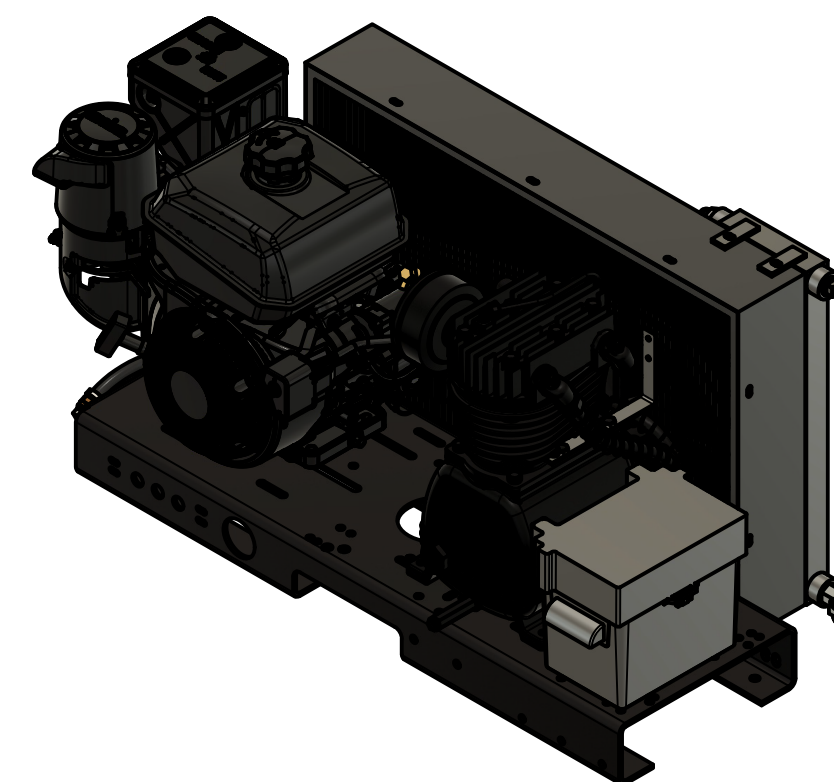

TOP VIEW

FRONT VIEW

SIDE VIEW

PARTS LIST

ITEM	QTY	PART NUMBER	DESCRIPTION
1	1	IAT-T30HGE-LH4	30 GALLON HORIZ GAS ELITE LH4
2	1	IAT-C143-E	14HP KOHLER BASIC SKID CA1BU

TANK DISCHARGE
OUTLET SIZE: 3/4"

4

3

2

1

D

D

DETAIL A
SCALE 1:8

TOP VIEW

C

C

FRONT VIEW

B

B

PARTS LIST				PARTS LIST			
ITEM	QTY	PART NUMBER	DESCRIPTION	ITEM	QTY	PART NUMBER	DESCRIPTION
1	1	IAT-TP40BKWR (CURRENT)	40IN TOP PLATE	9	1	IAT-TCSP-H-5565-B	5.5 HP HONDA THROTTLE CONTRO
2	1	IAT-CH440	14HP KOHLER ENGINE	10	1	IAT-LH4TB	5 HP BARE PUMP TWO STAGE
3	1	IAT-BG5X18X32X10G-V2	BELT GUARD 11-15 HP GAS EU	11	2	IAT-B68	BELT
4	1	IAT-OIL-DRAIN	OIL DRAIN	12	1	IAT-BATTERY BOX SM	BATTERY BOX SMALL
5	1	IAT-MOTOR-ADJST BRKT	MOTOR ADJUSTMENT BRACKET	13	1	IAT-M-12-AL	BELT GUARD COOLER 48 CFM
6	1	IAT-1/8X1X12	STRAP BELT GUARD	14	1	IAT-2501-08-12-O	3/4 MP X 1/2 M JIC 90 DEG R IN
7	1	IAT-LPH1HUB	1"H HUB	15	1	IAT-2404-08-12-O	3/4MP X 1/2 M JIC STRAIGHT OR
8	1	IAT-LP2B495H	PULLEY (2BK52H)	16	2	IAT-PF3/4PLUG	3/4" PLUG

SIDE VIEW

B

B

BOTTOM VIEW

PARTS LIST

ITEM	QTY	PART NUMBER	DESCRIPTION
1	1	IAT-30HNTP-BKWR-R4	30 GALLON TANK
2	1	IAT-ST25-200	SAFETY VALVE 200 PSI
3	1	IAT-PF3/4PLUG	3/4" PLUG
4	1	IAT-PF3/4X1/2REDUCE	3/4X1/2 REDUCER GALV
5	1	IAT-PF1/2X90STREET	1/2" STREET 90 DEG
6	1	IAT-NG-49-95-125	PILOT VALVE 95-125 1/2" JIC
7	4	IAT-3X1.8X.7D	RUBBER PAD FOR TOP PLATES
8	2	IAT-BPC-2501-04-02	1/8 P X 1/4 COMP PUSH LOK 90