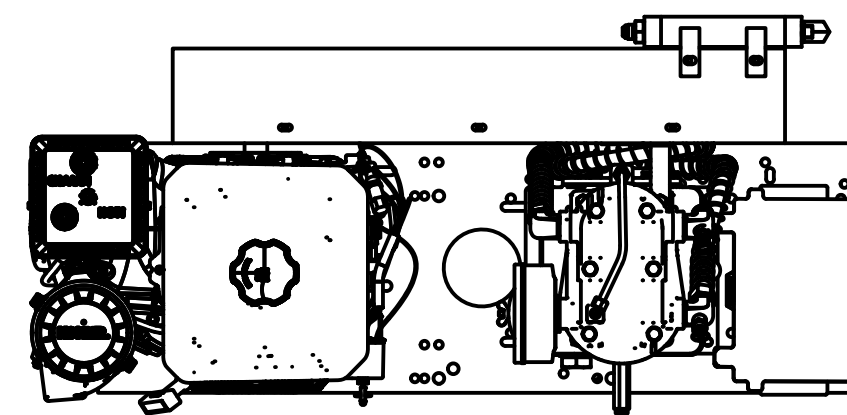

TOP VIEW

FRONT VIEW

SIDE VIEW

PARTS LIST

ITEM	QTY	PART NUMBER	DESCRIPTION
1	1	IAT-T30HGE-LH4	30 GALLON HORIZ GAS ELITE LH4
2	1	IAT-C143-E	14HP KOHLER BASIC SKID CA1BU

TANK DISCHARGE
OUTLET SIZE: 3/4"

4

3

2

1

D

D

DETAIL A
SCALE 1:8

TOP VIEW

C

C

FRONT VIEW

B

B

PARTS LIST				PARTS LIST			
ITEM	QTY	PART NUMBER	DESCRIPTION	ITEM	QTY	PART NUMBER	DESCRIPTION
1	1	IAT-TP40BKWR (CURRENT)	40IN TOP PLATE	9	1	IAT-TCSP-H-5565-B	5.5 HP HONDA THROTTLE CONTRO
2	1	IAT-CH440	14HP KOHLER ENGINE	10	1	IAT-LH4TB	5 HP BARE PUMP TWO STAGE
3	1	IAT-BG5X18X32X10G-V2	BELT GUARD 11-15 HP GAS EU	11	2	IAT-B68	BELT
4	1	IAT-OIL-DRAIN	OIL DRAIN	12	1	IAT-BATTERY BOX SM	BATTERY BOX SMALL
5	1	IAT-MOTOR-ADJST BRKT	MOTOR ADJUSTMENT BRACKET	13	1	IAT-M-12-AL	BELT GUARD COOLER 48 CFM
6	1	IAT-1/8X1X12	STRAP BELT GUARD	14	1	IAT-2501-08-12-O	3/4 MP X 1/2 M JIC 90 DEG R IN
7	1	IAT-LPH1HUB	1"H HUB	15	1	IAT-2404-08-12-O	3/4MP X 1/2 M JIC STRAIGHT OR
8	1	IAT-LP2B495H	PULLEY (2BK52H)	16	2	IAT-PF3/4PLUG	3/4" PLUG

SIDE VIEW

B

B

BOTTOM VIEW

PARTS LIST

ITEM	QTY	PART NUMBER	DESCRIPTION
1	1	IAT-30HNTP-BKWR-R4	30 GALLON TANK
2	1	IAT-ST25-200	SAFETY VALVE 200 PSI
3	1	IAT-PF3/4PLUG	3/4" PLUG
4	1	IAT-PF3/4X1/2REDUCE	3/4X1/2 REDUCER GALV
5	1	IAT-PF1/2X90STREET	1/2" STREET 90 DEG
6	1	IAT-NG-49-95-125	PILOT VALVE 95-125 1/2" JIC
7	4	IAT-3X1.8X.7D	RUBBER PAD FOR TOP PLATES
8	2	IAT-BPC-2501-04-02	1/8 P X 1/4 COMP PUSH LOK 90