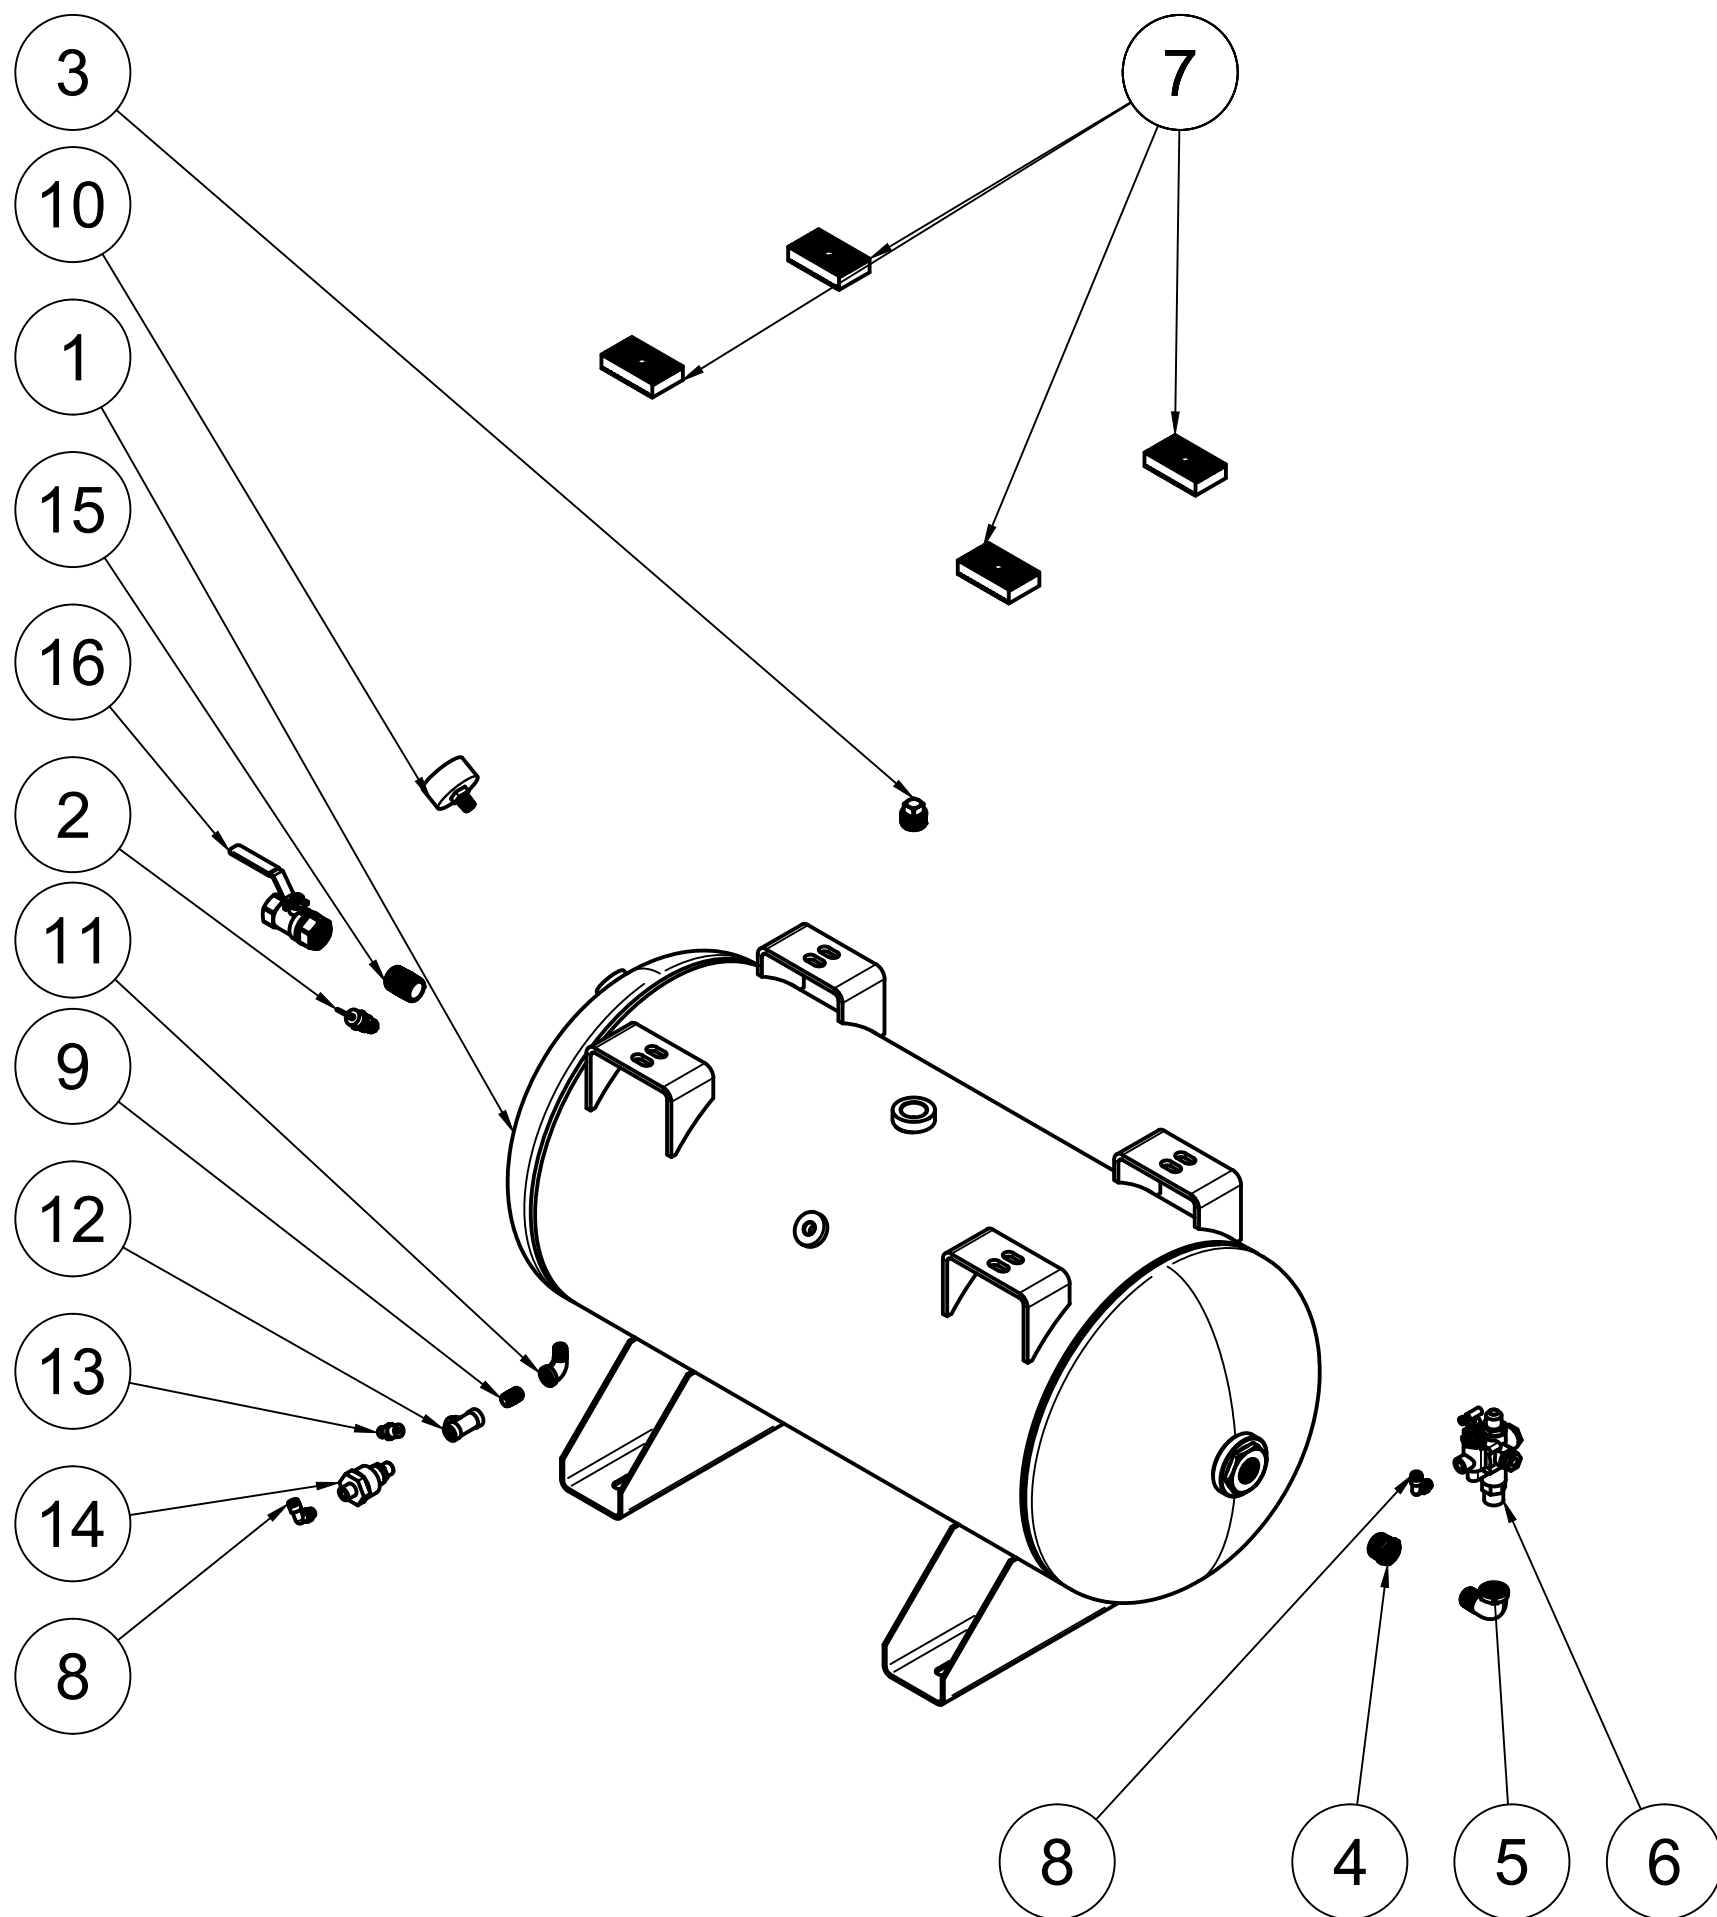

FRONT VIEW

B

B

PARTS LIST				PARTS LIST			
ITEM	QTY	PART NUMBER	DESCRIPTION	ITEM	QTY	PART NUMBER	DESCRIPTION
1	1	IAT-TP40BKWR (CURRENT)	40IN TOP PLATE	9	1	IAT-TCSP-H-5565-B	5.5 HP HONDA THROTTLE CONTRO
2	1	IAT-CH440	14HP KOHLER ENGINE	10	1	IAT-LH4TB	5 HP BARE PUMP TWO STAGE
3	1	IAT-BG5X18X32X10G-V2	BELT GUARD 11-15 HP GAS EU	11	2	IAT-B68	BELT
4	1	IAT-OIL-DRAIN	OIL DRAIN	12	1	IAT-BATTERY BOX SM	BATTERY BOX SMALL
5	1	IAT-MOTOR-ADJST BRKT	MOTOR ADJUSTMENT BRACKET	13	1	IAT-M-12-AL	BELT GUARD COOLER 48 CFM
6	1	IAT-1/8X1X12	STRAP BELT GUARD	14	1	IAT-2501-08-12-O	3/4 MP X 1/2 M JIC 90 DEG R IN
7	1	IAT-LPH1HUB	1"H HUB	15	1	IAT-2404-08-12-O	3/4MP X 1/2 M JIC STRAIGHT OR
8	1	IAT-LP2B495H	PULLEY (2BK52H)	16	2	IAT-PF3/4PLUG	3/4" PLUG

2

1

D

D

TOP VIEW

C

C

FRONT VIEW

SIDE VIEW

B

B

BOTTOM VIEW

PARTS LIST

ITEM	QTY	PART NUMBER	DESCRIPTION
1	1	IAT-30HNTP-BKWR-R4	30 GALLON TANK
2	1	IAT-ST25-200	SAFETY VALVE 200 PSI
3	1	IAT-PF3/4PLUG	3/4" PLUG
4	1	IAT-PF3/4X1/2REDUCE	3/4X1/2 REDUCER GALV
5	1	IAT-PF1/2X90STREET	1/2" STREET 90 DEG
6	1	IAT-NG-49-95-125	PILOT VALVE 95-125 1/2" JIC
7	4	IAT-3X1.8X.7D	RUBBER PAD FOR TOP PLATES
8	2	IAT-BPC-2501-04-02	1/8 P X 1/4 COMP PUSH LOK 90

PARTS LIST

ITEM	QTY	PART NUMBER	DESCRIPTION
9	1	IAT-PF1/4"CL	1/4" CLOSE NIPPLE GALV
10	1	IAT-PSB20	AIR GAUGE BACK MT 1/4
11	1	IAT-PF1/4" STR 90 B	1/4" STREET 90 GALV
12	1	IAT-PF1/4" T BLACK	1/4" T GALV
13	1	IAT-BDC604-04	1/4 PIPE DRAIN COCK
14	1	IAT-WV-1	AIR OPERATED AUTO TANK DRAIN
15	1	IAT-PF3/4"CL	3/4" CLOSE NIPPLE BL
16	1	IAT-716116	BALL VALVE 3/4