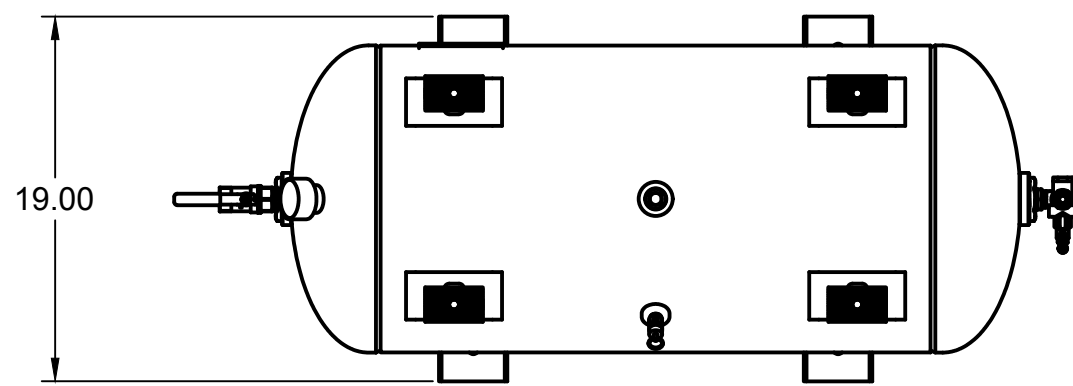

FRONT VIEW

B

B

PARTS LIST				PARTS LIST			
ITEM	QTY	PART NUMBER	DESCRIPTION	ITEM	QTY	PART NUMBER	DESCRIPTION
1	1	IAT-TP40BKWR (CURRENT)	40IN TOP PLATE	9	1	IAT-TCSP-H-5565-B	5.5 HP HONDA THROTTLE CONTRO
2	1	IAT-CH440	14HP KOHLER ENGINE	10	1	IAT-LH4TB	5 HP BARE PUMP TWO STAGE
3	1	IAT-BG5X18X32X10G-V2	BELT GUARD 11-15 HP GAS EU	11	2	IAT-B68	BELT
4	1	IAT-OIL-DRAIN	OIL DRAIN	12	1	IAT-BATTERY BOX SM	BATTERY BOX SMALL
5	1	IAT-MOTOR-ADJST BRKT	MOTOR ADJUSTMENT BRACKET	13	1	IAT-M-12-AL	BELT GUARD COOLER 48 CFM
6	1	IAT-1/8X1X12	STRAP BELT GUARD	14	1	IAT-2501-08-12-O	3/4 MP X 1/2 M JIC 90 DEG R IN
7	1	IAT-LPH1HUB	1"H HUB	15	1	IAT-2404-08-12-O	3/4MP X 1/2 M JIC STRAIGHT OR
8	1	IAT-LP2B495H	PULLEY (2BK52H)	16	2	IAT-PF3/4PLUG	3/4" PLUG

2

1

D

D

TOP VIEW

C

C

FRONT VIEW

SIDE VIEW

B

B

BOTTOM VIEW

PARTS LIST

ITEM	QTY	PART NUMBER	DESCRIPTION
1	1	IAT-30HNTP-BKWR-R4	30 GALLON TANK
2	1	IAT-ST25-200	SAFETY VALVE 200 PSI
3	1	IAT-PF3/4PLUG	3/4" PLUG
4	1	IAT-PF3/4X1/2REDUCE	3/4X1/2 REDUCER GALV
5	1	IAT-PF1/2X90STREET	1/2" STREET 90 DEG
6	1	IAT-NG-49-95-125	PILOT VALVE 95-125 1/2" JIC
7	4	IAT-3X1.8X.7D	RUBBER PAD FOR TOP PLATES
8	2	IAT-BPC-2501-04-02	1/8 P X 1/4 COMP PUSH LOK 90