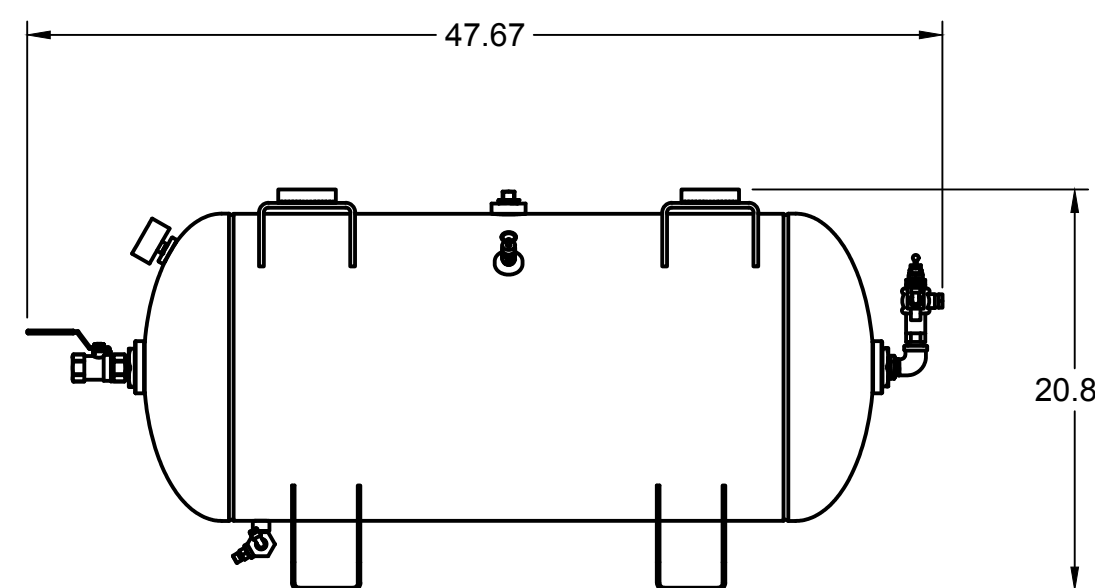

FRONT VIEW

B

B

PARTS LIST				PARTS LIST			
ITEM	QTY	PART NUMBER	DESCRIPTION	ITEM	QTY	PART NUMBER	DESCRIPTION
1	1	IAT-TP40BKWR (CURRENT)	40IN TOP PLATE	9	1	IAT-TCSP-H-5565-B	5.5 HP HONDA THROTTLE CONTRO
2	1	IAT-CH440	14HP KOHLER ENGINE	10	1	IAT-LH4TB	5 HP BARE PUMP TWO STAGE
3	1	IAT-BG5X18X32X10G-V2	BELT GUARD 11-15 HP GAS EU	11	2	IAT-B68	BELT
4	1	IAT-OIL-DRAIN	OIL DRAIN	12	1	IAT-BATTERY BOX SM	BATTERY BOX SMALL
5	1	IAT-MOTOR-ADJST BRKT	MOTOR ADJUSTMENT BRACKET	13	1	IAT-M-12-AL	BELT GUARD COOLER 48 CFM
6	1	IAT-1/8X1X12	STRAP BELT GUARD	14	1	IAT-2501-08-12-O	3/4 MP X 1/2 M JIC 90 DEG R IN
7	1	IAT-LPH1HUB	1"H HUB	15	1	IAT-2404-08-12-O	3/4MP X 1/2 M JIC STRAIGHT OR
8	1	IAT-LP2B495H	PULLEY (2BK52H)	16	2	IAT-PF3/4PLUG	3/4" PLUG

2

1

D

D

TOP VIEW

C

C

FRONT VIEW

SIDE VIEW

B

B

BOTTOM VIEW

PARTS LIST

ITEM	QTY	PART NUMBER	DESCRIPTION
1	1	IAT-30HNTP-BKWR-R4	30 GALLON TANK
2	1	IAT-ST25-200	SAFETY VALVE 200 PSI
3	1	IAT-PF3/4PLUG	3/4" PLUG
4	1	IAT-PF3/4X1/2REDUCE	3/4X1/2 REDUCER GALV
5	1	IAT-PF1/2X90STREET	1/2" STREET 90 DEG
6	1	IAT-NG-49-95-125	PILOT VALVE 95-125 1/2" JIC
7	4	IAT-3X1.8X.7D	RUBBER PAD FOR TOP PLATES
8	2	IAT-BPC-2501-04-02	1/8 P X 1/4 COMP PUSH LOK 90