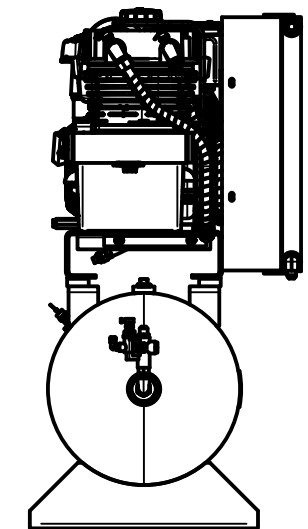

TOP VIEW

FRONT VIEW

SIDE VIEW

PARTS LIST

ITEM	QTY	PART NUMBER	DESCRIPTION
1	1	IAT-T30HGE-LH4	30 GALLON HORIZ GAS ELITE LH4
2	1	IAT-C143-E	14HP KOHLER BASIC SKID CA1BU

TANK DISCHARGE
OUTLET SIZE: 3/4"

4

3

2

1

D

D

DETAIL A
SCALE 1:8

TOP VIEW

C

C

FRONT VIEW

B

B

PARTS LIST				PARTS LIST			
ITEM	QTY	PART NUMBER	DESCRIPTION	ITEM	QTY	PART NUMBER	DESCRIPTION
1	1	IAT-TP40BKWR (CURRENT)	40IN TOP PLATE	9	1	IAT-TCSP-H-5565-B	5.5 HP HONDA THROTTLE CONTRO
2	1	IAT-CH440	14HP KOHLER ENGINE	10	1	IAT-LH4TB	5 HP BARE PUMP TWO STAGE
3	1	IAT-BG5X18X32X10G-V2	BELT GUARD 11-15 HP GAS EU	11	2	IAT-B68	BELT
4	1	IAT-OIL-DRAIN	OIL DRAIN	12	1	IAT-BATTERY BOX SM	BATTERY BOX SMALL
5	1	IAT-MOTOR-ADJST BRKT	MOTOR ADJUSTMENT BRACKET	13	1	IAT-M-12-AL	BELT GUARD COOLER 48 CFM
6	1	IAT-1/8X1X12	STRAP BELT GUARD	14	1	IAT-2501-08-12-O	3/4 MP X 1/2 M JIC 90 DEG R IN
7	1	IAT-LPH1HUB	1"H HUB	15	1	IAT-2404-08-12-O	3/4MP X 1/2 M JIC STRAIGHT OR
8	1	IAT-LP2B495H	PULLEY (2BK52H)	16	2	IAT-PF3/4PLUG	3/4" PLUG

SIDE VIEW

B

B

BOTTOM VIEW

PARTS LIST

ITEM	QTY	PART NUMBER	DESCRIPTION
1	1	IAT-30HNTP-BKWR-R4	30 GALLON TANK
2	1	IAT-ST25-200	SAFETY VALVE 200 PSI
3	1	IAT-PF3/4PLUG	3/4" PLUG
4	1	IAT-PF3/4X1/2REDUCE	3/4X1/2 REDUCER GALV
5	1	IAT-PF1/2X90STREET	1/2" STREET 90 DEG
6	1	IAT-NG-49-95-125	PILOT VALVE 95-125 1/2" JIC
7	4	IAT-3X1.8X.7D	RUBBER PAD FOR TOP PLATES
8	2	IAT-BPC-2501-04-02	1/8 P X 1/4 COMP PUSH LOK 90