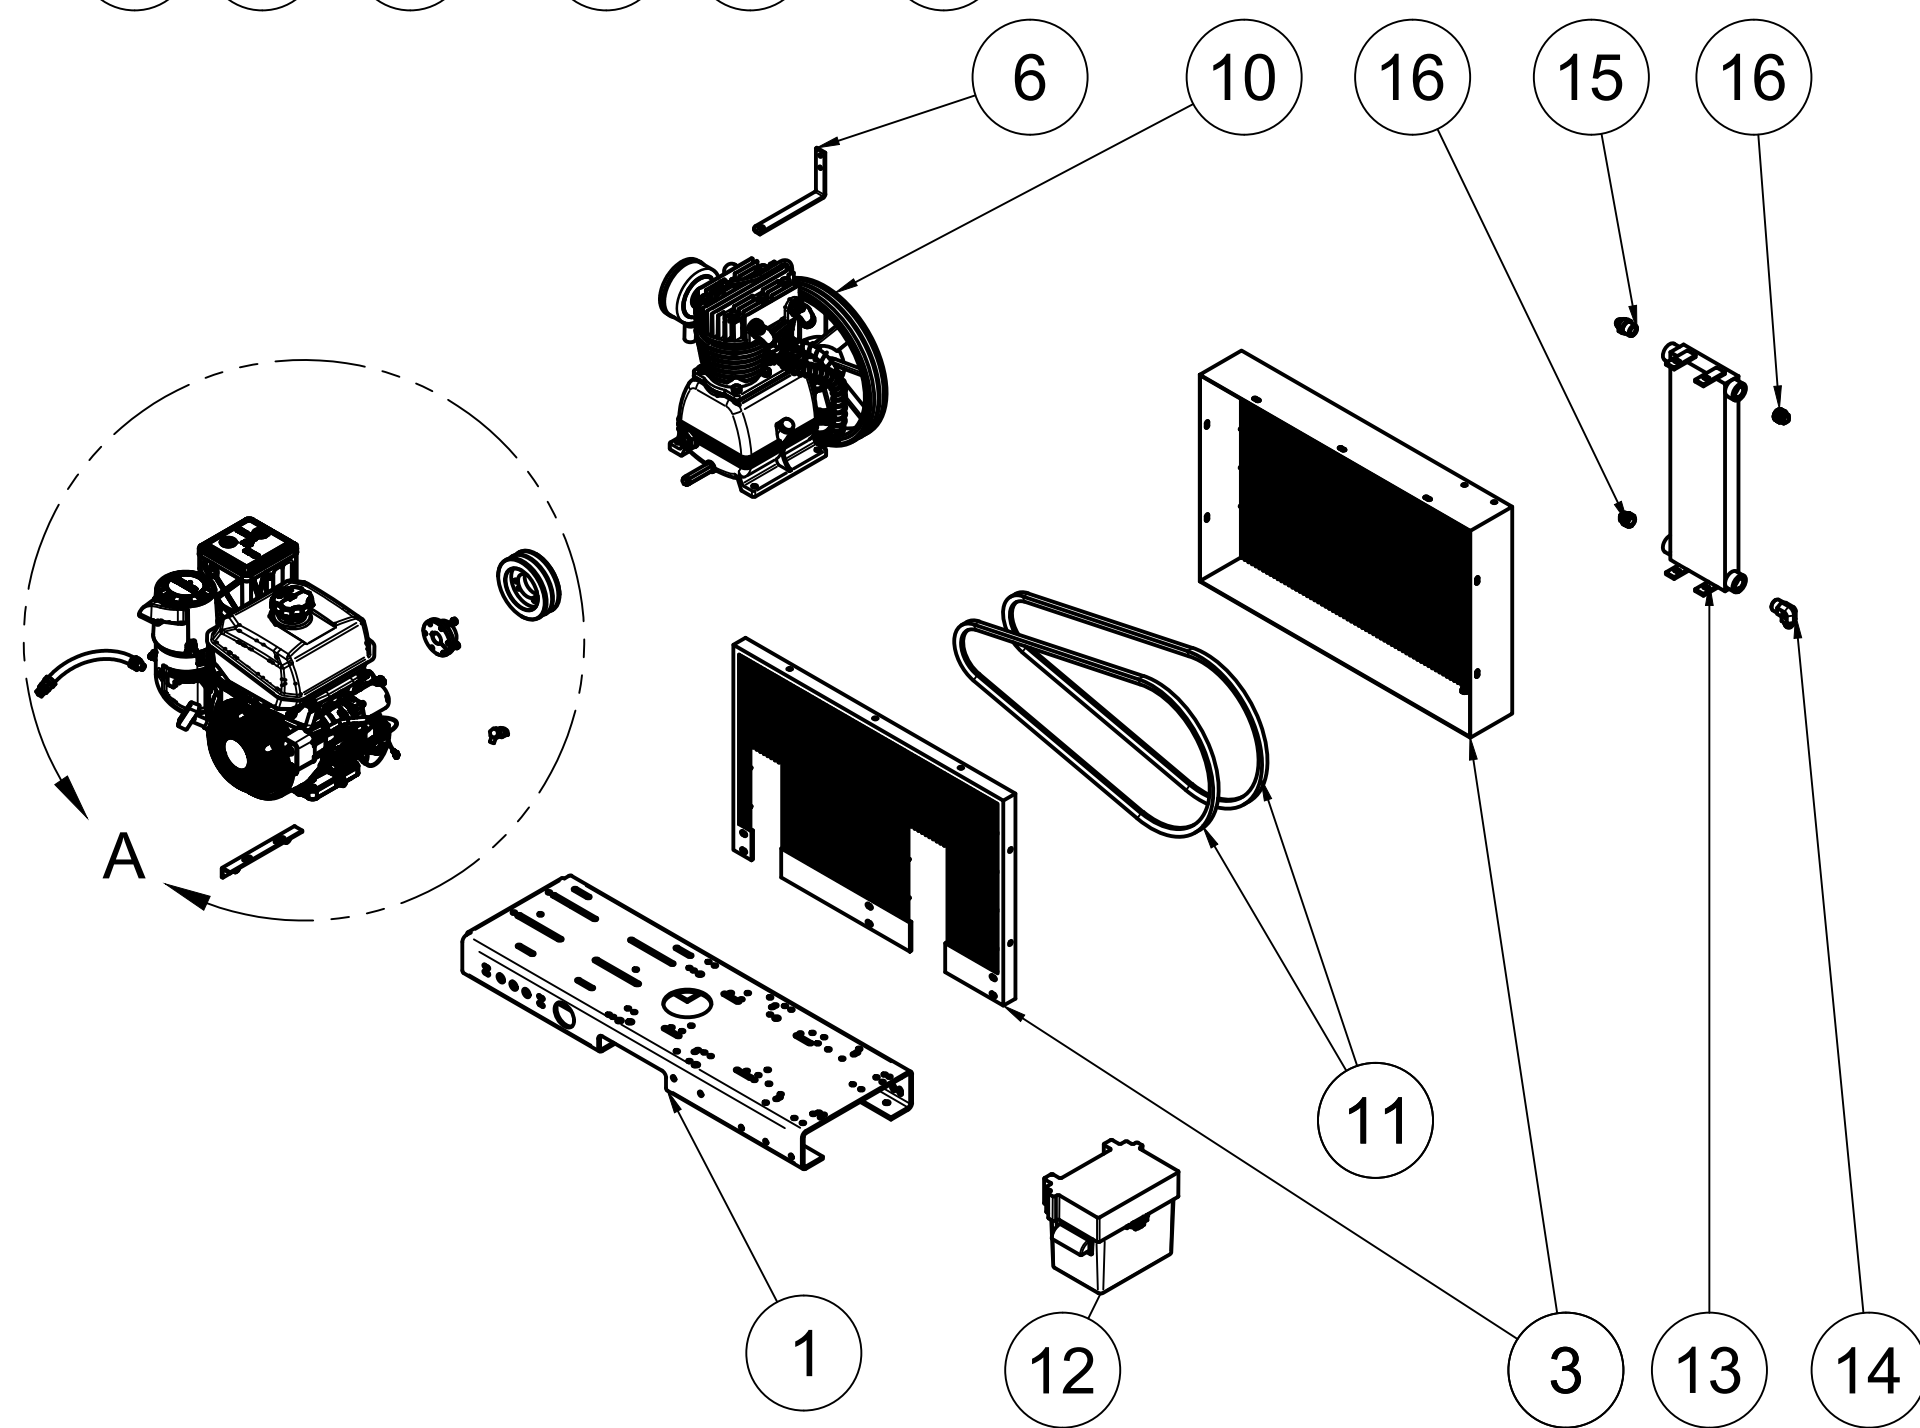

2

1

D

D

DETAIL A
SCALE 1:8

TOP VIEW

C

C

FRONT VIEW

B

B

PARTS LIST				PARTS LIST			
ITEM	QTY	PART NUMBER	DESCRIPTION	ITEM	QTY	PART NUMBER	DESCRIPTION
1	1	IAT-TP40BKWR (CURRENT)	40IN TOP PLATE	9	1	IAT-TCSP-H-5565-B	5.5 HP HONDA THROTTLE CONTRO
2	1	IAT-CH440	14HP KOHLER ENGINE	10	1	IAT-LH4TB	5 HP BARE PUMP TWO STAGE
3	1	IAT-BG5X18X32X10G-V2	BELT GUARD 11-15 HP GAS EU	11	2	IAT-B68	BELT
4	1	IAT-OIL-DRAIN	OIL DRAIN	12	1	IAT-BATTERY BOX SM	BATTERY BOX SMALL
5	1	IAT-MOTOR-ADJST BRKT	MOTOR ADJUSTMENT BRACKET	13	1	IAT-M-12-AL	BELT GUARD COOLER 48 CFM
6	1	IAT-1/8X1X12	STRAP BELT GUARD	14	1	IAT-2501-08-12-O	3/4 MP X 1/2 M JIC 90 DEG R IN
7	1	IAT-LPH1HUB	1"H HUB	15	1	IAT-2404-08-12-O	3/4MP X 1/2 M JIC STRAIGHT OR
8	1	IAT-LP2B495H	PULLEY (2BK52H)	16	2	IAT-PF3/4PLUG	3/4" PLUG

SIDE VIEW

B

B

BOTTOM VIEW

PARTS LIST

ITEM	QTY	PART NUMBER	DESCRIPTION
1	1	IAT-30HNTP-BKWR-R4	30 GALLON TANK
2	1	IAT-ST25-200	SAFETY VALVE 200 PSI
3	1	IAT-PF3/4PLUG	3/4" PLUG
4	1	IAT-PF3/4X1/2REDUCE	3/4X1/2 REDUCER GALV
5	1	IAT-PF1/2X90STREET	1/2" STREET 90 DEG
6	1	IAT-NG-49-95-125	PILOT VALVE 95-125 1/2" JIC
7	4	IAT-3X1.8X.7D	RUBBER PAD FOR TOP PLATES
8	2	IAT-BPC-2501-04-02	1/8 P X 1/4 COMP PUSH LOK 90

PARTS LIST

ITEM	QTY	PART NUMBER	DESCRIPTION
9	1	IAT-PF1/4"CL	1/4" CLOSE NIPPLE GALV
10	1	IAT-PSB20	AIR GAUGE BACK MT 1/4
11	1	IAT-PF1/4" STR 90 B	1/4" STREET 90 GALV
12	1	IAT-PF1/4" T BLACK	1/4" T GALV
13	1	IAT-BDC604-04	1/4 PIPE DRAIN COCK
14	1	IAT-WV-1	AIR OPERATED AUTO TANK DRAIN
15	1	IAT-PF3/4"CL	3/4" CLOSE NIPPLE BL
16	1	IAT-716116	BALL VALVE 3/4