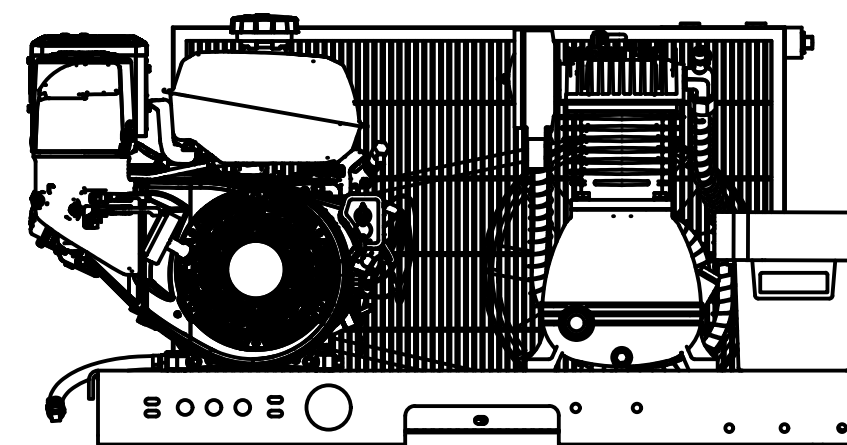

TOP VIEW

FRONT VIEW

SIDE VIEW

PARTS LIST

ITEM	QTY	PART NUMBER	DESCRIPTION
1	1	IAT-T30HGE-LH4	30 GALLON HORIZ GAS ELITE LH4
2	1	IAT-C143-E	14HP KOHLER BASIC SKID CA1BU

TANK DISCHARGE
OUTLET SIZE: 3/4"

4

3

2

1

D

D

DETAIL A
SCALE 1:8

TOP VIEW

C

C

FRONT VIEW

B

B

PARTS LIST				PARTS LIST			
ITEM	QTY	PART NUMBER	DESCRIPTION	ITEM	QTY	PART NUMBER	DESCRIPTION
1	1	IAT-TP40BKWR (CURRENT)	40IN TOP PLATE	9	1	IAT-TCSP-H-5565-B	5.5 HP HONDA THROTTLE CONTRO
2	1	IAT-CH440	14HP KOHLER ENGINE	10	1	IAT-LH4TB	5 HP BARE PUMP TWO STAGE
3	1	IAT-BG5X18X32X10G-V2	BELT GUARD 11-15 HP GAS EU	11	2	IAT-B68	BELT
4	1	IAT-OIL-DRAIN	OIL DRAIN	12	1	IAT-BATTERY BOX SM	BATTERY BOX SMALL
5	1	IAT-MOTOR-ADJST BRKT	MOTOR ADJUSTMENT BRACKET	13	1	IAT-M-12-AL	BELT GUARD COOLER 48 CFM
6	1	IAT-1/8X1X12	STRAP BELT GUARD	14	1	IAT-2501-08-12-O	3/4 MP X 1/2 M JIC 90 DEG R IN
7	1	IAT-LPH1HUB	1"H HUB	15	1	IAT-2404-08-12-O	3/4MP X 1/2 M JIC STRAIGHT OR
8	1	IAT-LP2B495H	PULLEY (2BK52H)	16	2	IAT-PF3/4PLUG	3/4" PLUG