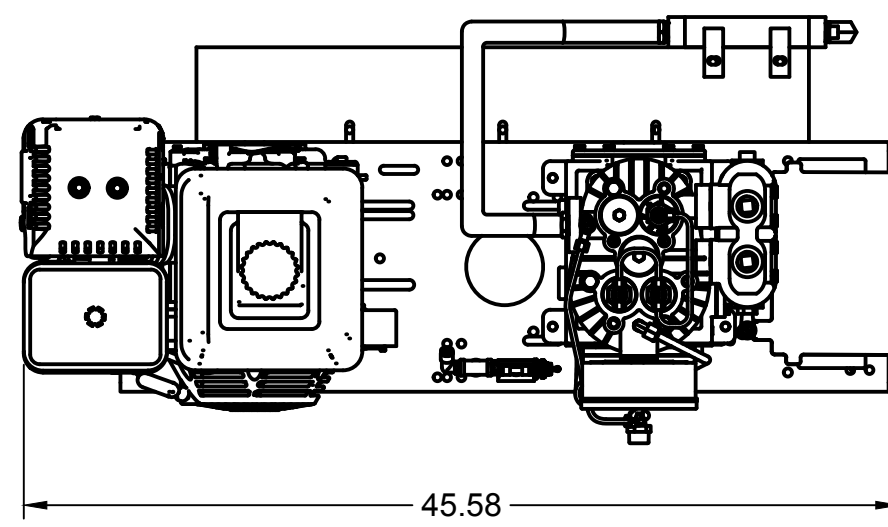

B

B

A

A

EXPLODED VIEW
SCALE 1:15

TOP VIEW

FRONT VIEW
SCALE 1:10

SIDE VIEW

DETAIL C
SCALE 1:3

DETAIL B
SCALE 1:8

DETAIL A
SCALE 1:9

PARTS LIST				PARTS LIST			
ITEM	QTY	PART NUMBER	DESCRIPTION	ITEM	QTY	PART NUMBER	DESCRIPTION
1	1	IAT-TP40BKWR	40IN TOP PLATE	11	1	IAT-2501-08-12-O	3/4 MP X 1/2 M JIC 90 DEG R IN
2	1	IAT-LPH1HUB	1"H HUB	12	2	IAT-2404-08-12-O	3/4MP X 1/2 M JIC STRAIGHT OR
3	1	IAT-LP2B495H	PULLEY	13	1	IAT-BATTERY BOX SM	BATTERY BOX SMALL
4	2	IAT-B72	BELT	14	1	IAT-GX390K1QAE2	13HP ELE. START HONDA
5	1	IAT-5406-P-04	1/4" STEEL HEX PLUG	16	1	IAT-CA1-B-U	5 HP W/CENT/UL H/U
6	1	IAT-PF1/4" T BLACK	1/4" T GALV	17	1	IAT-OIL-DRAIN	ENGINE OIL DRAIN ASSY
7	1	IAT-TCSP-H-1113-B	13-18 HP THROTTLE CONTROL	18	1	IAT-MOTOR-ADJST BRKT V2	MOTOR ADJUSTMENT BRACKET
8	1	IAT-BG5X18X32X10G-V2	BELT GUARD 11-15 HP GAS NEW2-3	19	1	IAT-BPC-2601-04-0402	1/4" PUSH LOK TEE X 1/8" NPT
9	1	IAT-M-12-AL	BELT GUARD COOLER 48 CFM	20	1	IAT-RCB-MHU160/175	PILOT VALVE 160/175
10	2	IAT-PF3/4PLUG	3/4" PLUG	21	1	IAT-BPC-2501-06-04	1/4 P X 3/8 COMP PUSH LOK 90

4

3

2

1

PARTS LIST				PARTS LIST			
ITEM	QTY	PART NUMBER	DESCRIPTION	ITEM	QTY	PART NUMBER	DESCRIPTION
1	1	IAT-30HNTP-BKWR-R4 V4	30 GALLON TANK	9	1	IAT-WV-1	AIR OPERATED AUTO TANK DRAIN
2	1	IAT-ST25-200	SAFETY VALVE 200 PSI	10	1	IAT-BDC604-04	1/4 PIPE DRAIN COCK
3	1	IAT-CTJ1234	JIC CHECK VALVE	11	1	IAT-BPC-2501-04-02	1/8 P X 1/4 COMP PUSH LOK 90
4	1	IAT-109-2	1/8 BRASS PLUG	12	1	IAT-BPC-2404-06-04	1/4 P X 3/8 COMP PUSH LOK ST
5	1	IAT-PF3/4"CL	3/4" CLOSE NIPPLE BL	13	1	IAT-PF3/4X1/4REDUCE	3/4X1/4 REDUCER GAL
6	1	IAT-PF1/4" STR 90 B	1/4" STREET 90 GALV	14	1	IAT-PSB20	AIR GAUGE BACK MT 1/4
7	1	IAT-PF1/4"CL	1/4" CLOSE NIPPLE GALV	15	1	IAT-716116	BALL VALVE 3/4
8	1	IAT-PF1/4" T BLACK	1/4" T GALV	16	4	IAT-3X1.8X.7D	RUBBER PAD FOR TOP PLATES