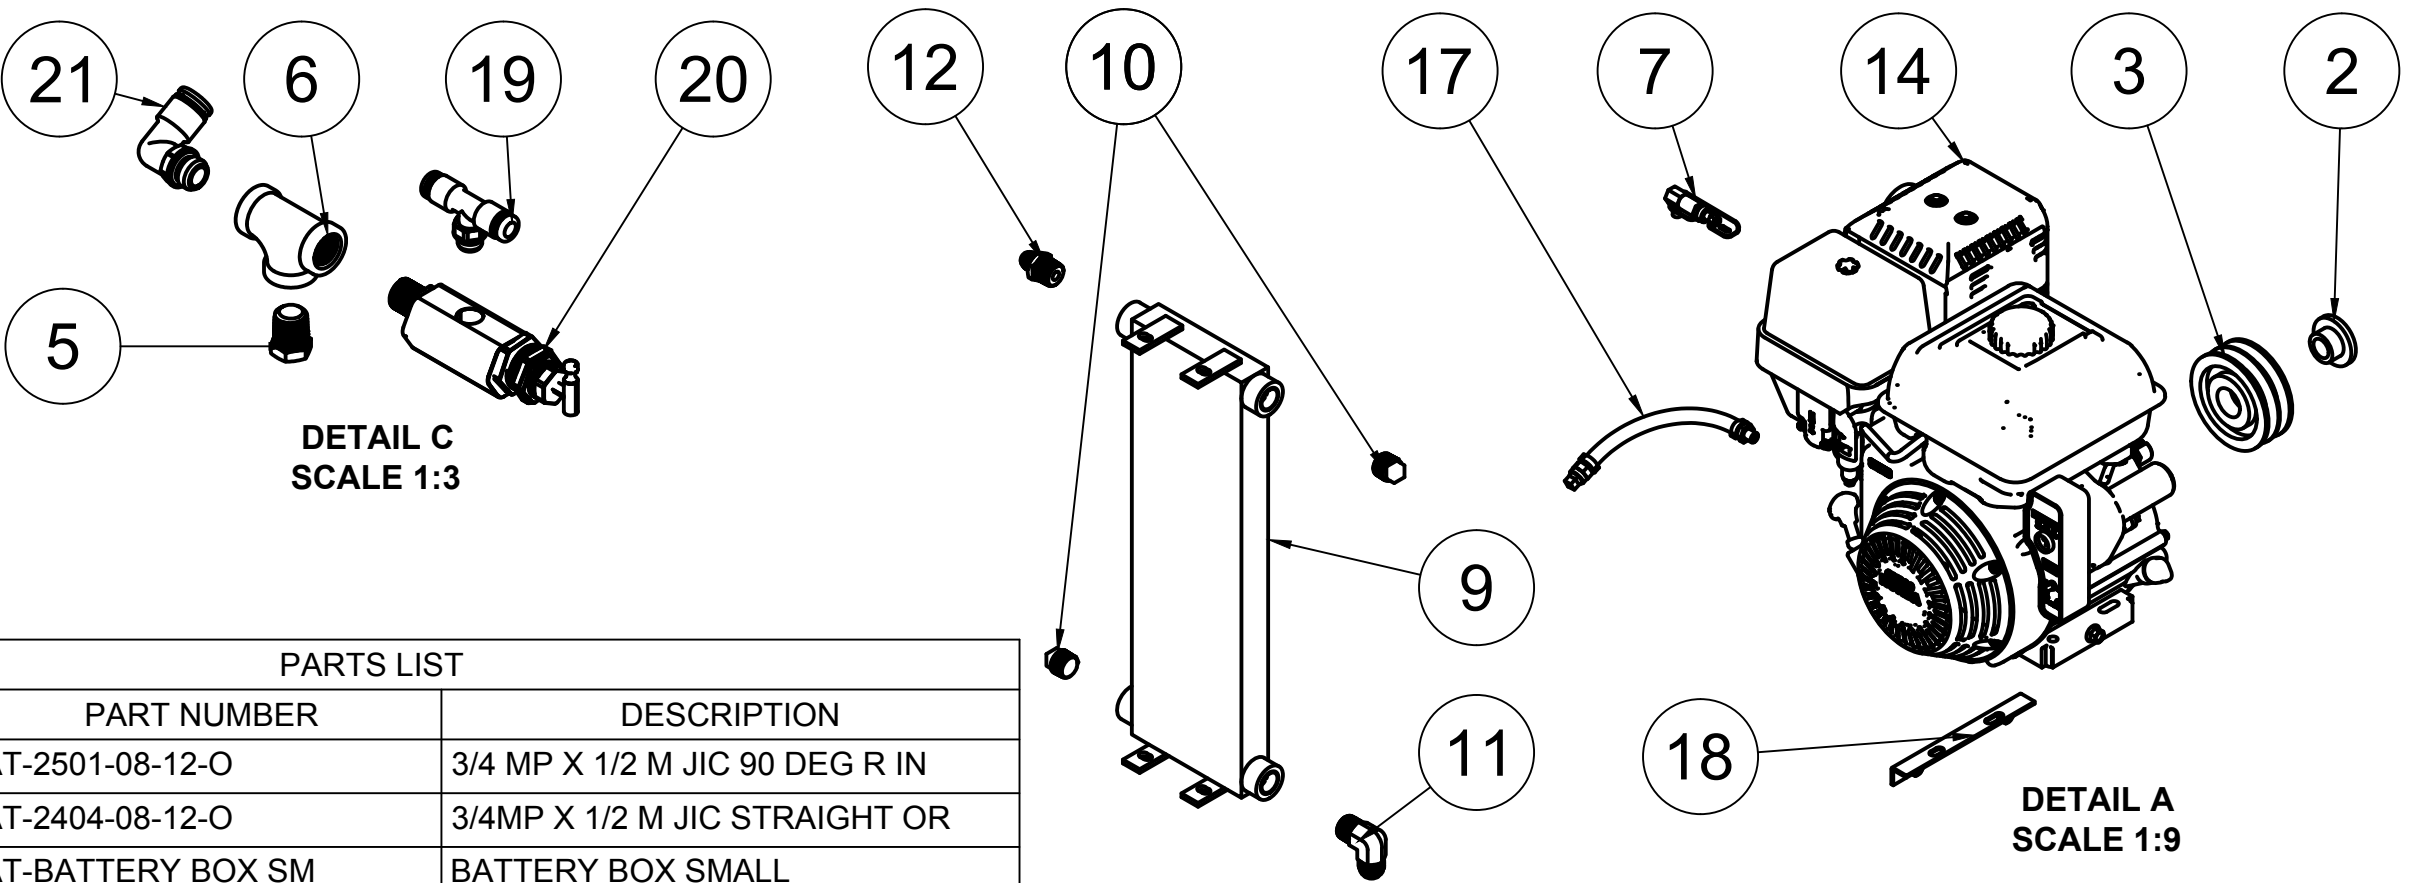

B

B

A

A

EXPLODED VIEW
SCALE 1:15

TOP VIEW

FRONT VIEW
SCALE 1:10

SIDE VIEW

DETAIL C
SCALE 1:3

DETAIL B
SCALE 1:8

DETAIL A
SCALE 1:9

PARTS LIST				PARTS LIST			
ITEM	QTY	PART NUMBER	DESCRIPTION	ITEM	QTY	PART NUMBER	DESCRIPTION
1	1	IAT-TP40BKWR	40IN TOP PLATE	11	1	IAT-2501-08-12-O	3/4 MP X 1/2 M JIC 90 DEG R IN
2	1	IAT-LPH1HUB	1"H HUB	12	2	IAT-2404-08-12-O	3/4MP X 1/2 M JIC STRAIGHT OR
3	1	IAT-LP2B495H	PULLEY	13	1	IAT-BATTERY BOX SM	BATTERY BOX SMALL
4	2	IAT-B72	BELT	14	1	IAT-GX390K1QAE2	13HP ELE. START HONDA
5	1	IAT-5406-P-04	1/4" STEEL HEX PLUG	16	1	IAT-CA1-B-U	5 HP W/CENT/UL H/U
6	1	IAT-PF1/4" T BLACK	1/4" T GALV	17	1	IAT-OIL-DRAIN	ENGINE OIL DRAIN ASSY
7	1	IAT-TCSP-H-1113-B	13-18 HP THROTTLE CONTROL	18	1	IAT-MOTOR-ADJST BRKT V2	MOTOR ADJUSTMENT BRACKET
8	1	IAT-BG5X18X32X10G-V2	BELT GUARD 11-15 HP GAS NEW2-3	19	1	IAT-BPC-2601-04-0402	1/4" PUSH LOK TEE X 1/8" NPT
9	1	IAT-M-12-AL	BELT GUARD COOLER 48 CFM	20	1	IAT-RCB-MHU160/175	PILOT VALVE 160/175
10	2	IAT-PF3/4PLUG	3/4" PLUG	21	1	IAT-BPC-2501-06-04	1/4 P X 3/8 COMP PUSH LOK 90

4

3

2

1

PARTS LIST				PARTS LIST			
ITEM	QTY	PART NUMBER	DESCRIPTION	ITEM	QTY	PART NUMBER	DESCRIPTION
1	1	IAT-30HNTP-BKWR-R4 V4	30 GALLON TANK	9	1	IAT-WV-1	AIR OPERATED AUTO TANK DRAIN
2	1	IAT-ST25-200	SAFETY VALVE 200 PSI	10	1	IAT-BDC604-04	1/4 PIPE DRAIN COCK
3	1	IAT-CTJ1234	JIC CHECK VALVE	11	1	IAT-BPC-2501-04-02	1/8 P X 1/4 COMP PUSH LOK 90
4	1	IAT-109-2	1/8 BRASS PLUG	12	1	IAT-BPC-2404-06-04	1/4 P X 3/8 COMP PUSH LOK ST
5	1	IAT-PF3/4"CL	3/4" CLOSE NIPPLE BL	13	1	IAT-PF3/4X1/4REDUCE	3/4X1/4 REDUCER GAL
6	1	IAT-PF1/4" STR 90 B	1/4" STREET 90 GALV	14	1	IAT-PSB20	AIR GAUGE BACK MT 1/4
7	1	IAT-PF1/4"CL	1/4" CLOSE NIPPLE GALV	15	1	IAT-716116	BALL VALVE 3/4
8	1	IAT-PF1/4" T BLACK	1/4" T GALV	16	4	IAT-3X1.8X.7D	RUBBER PAD FOR TOP PLATES