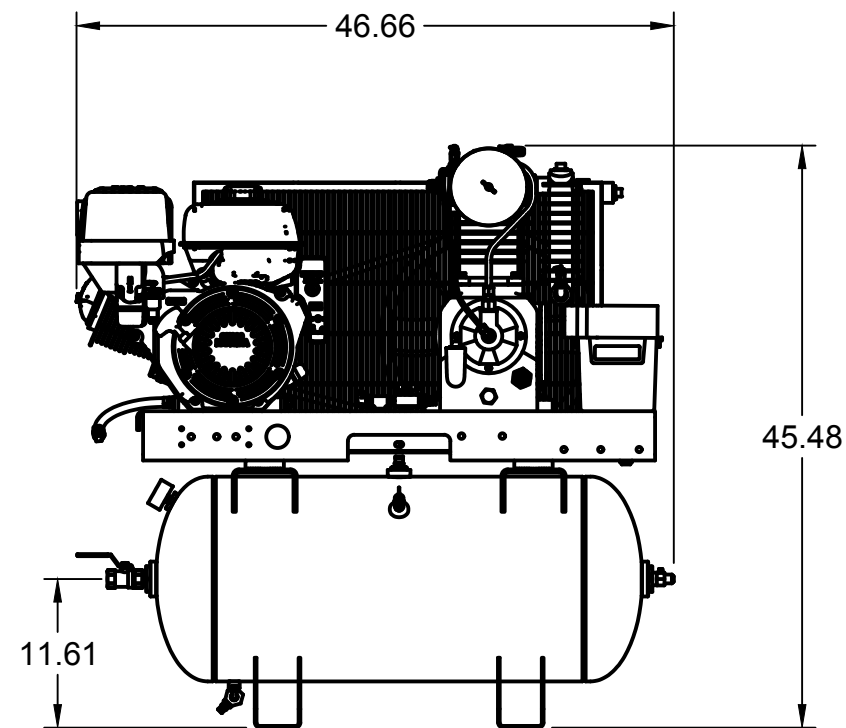

**UNIT SUBASSEMBLY
VIEW**

SEE FURTHER FOR SUBASSEMBLY
COMPONENT BREAKDOWN

TOP VIEW

FRONT VIEW

**TANK DISCHARGE
OUTLET SIZE: 3/4"**

SIDE VIEW

PARTS LIST

ITEM	QTY	PART NUMBER	DESCRIPTION
1	1	IAT-T30HGE	30 GALLON HORIZ GAS ELITE
2	1	IAT-C134E	13HP HONDA ELITE SKID CA1BU

B

B

A

A

EXPLODED VIEW
SCALE 1:15

TOP VIEW

FRONT VIEW
SCALE 1:10

SIDE VIEW

DETAIL C
SCALE 1:3

DETAIL B
SCALE 1:8

DETAIL A
SCALE 1:9

PARTS LIST				PARTS LIST			
ITEM	QTY	PART NUMBER	DESCRIPTION	ITEM	QTY	PART NUMBER	DESCRIPTION
1	1	IAT-TP40BKWR	40IN TOP PLATE	11	1	IAT-2501-08-12-O	3/4 MP X 1/2 M JIC 90 DEG R IN
2	1	IAT-LPH1HUB	1"H HUB	12	2	IAT-2404-08-12-O	3/4MP X 1/2 M JIC STRAIGHT OR
3	1	IAT-LP2B495H	PULLEY	13	1	IAT-BATTERY BOX SM	BATTERY BOX SMALL
4	2	IAT-B72	BELT	14	1	IAT-GX390K1QAE2	13HP ELE. START HONDA
5	1	IAT-5406-P-04	1/4" STEEL HEX PLUG	16	1	IAT-CA1-B-U	5 HP W/CENT/UL H/U
6	1	IAT-PF1/4" T BLACK	1/4" T GALV	17	1	IAT-OIL-DRAIN	ENGINE OIL DRAIN ASSY
7	1	IAT-TCSP-H-1113-B	13-18 HP THROTTLE CONTROL	18	1	IAT-MOTOR-ADJST BRKT V2	MOTOR ADJUSTMENT BRACKET
8	1	IAT-BG5X18X32X10G-V2	BELT GUARD 11-15 HP GAS NEW2-3	19	1	IAT-BPC-2601-04-0402	1/4" PUSH LOK TEE X 1/8" NPT
9	1	IAT-M-12-AL	BELT GUARD COOLER 48 CFM	20	1	IAT-RCB-MHU160/175	PILOT VALVE 160/175
10	2	IAT-PF3/4PLUG	3/4" PLUG	21	1	IAT-BPC-2501-06-04	1/4 P X 3/8 COMP PUSH LOK 90