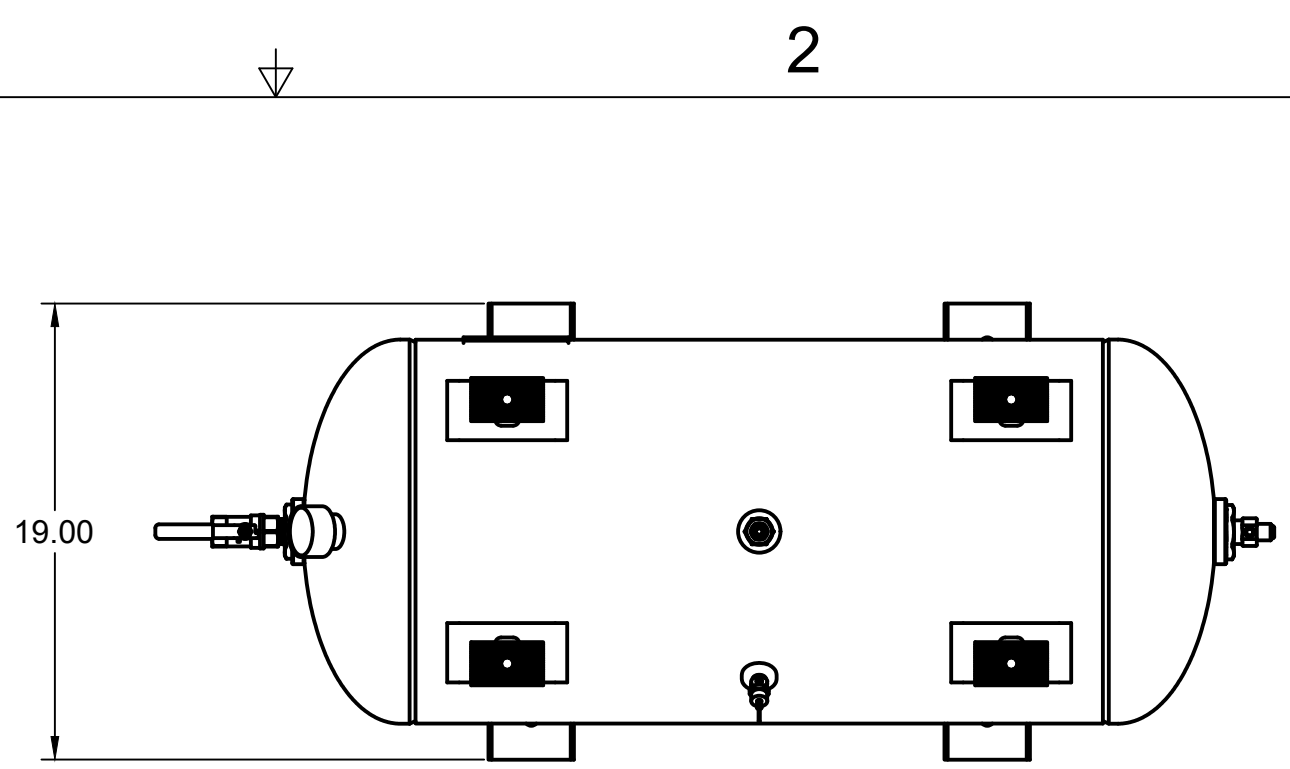

DETAIL C
SCALE 1:3

DETAIL B
SCALE 1:8

DETAIL A
SCALE 1:9

PARTS LIST				PARTS LIST			
ITEM	QTY	PART NUMBER	DESCRIPTION	ITEM	QTY	PART NUMBER	DESCRIPTION
1	1	IAT-TP40BKWR	40IN TOP PLATE	11	1	IAT-2501-08-12-O	3/4 MP X 1/2 M JIC 90 DEG R IN
2	1	IAT-LPH1HUB	1"H HUB	12	2	IAT-2404-08-12-O	3/4MP X 1/2 M JIC STRAIGHT OR
3	1	IAT-LP2B495H	PULLEY	13	1	IAT-BATTERY BOX SM	BATTERY BOX SMALL
4	2	IAT-B72	BELT	14	1	IAT-GX390K1QAE2	13HP ELE. START HONDA
5	1	IAT-5406-P-04	1/4" STEEL HEX PLUG	16	1	IAT-CA1-B-U	5 HP W/CENT/UL H/U
6	1	IAT-PF1/4" T BLACK	1/4" T GALV	17	1	IAT-OIL-DRAIN	ENGINE OIL DRAIN ASSY
7	1	IAT-TCSP-H-1113-B	13-18 HP THROTTLE CONTROL	18	1	IAT-MOTOR-ADJST BRKT V2	MOTOR ADJUSTMENT BRACKET
8	1	IAT-BG5X18X32X10G-V2	BELT GUARD 11-15 HP GAS NEW2-3	19	1	IAT-BPC-2601-04-0402	1/4" PUSH LOK TEE X 1/8" NPT
9	1	IAT-M-12-AL	BELT GUARD COOLER 48 CFM	20	1	IAT-RCB-MHU160/175	PILOT VALVE 160/175
10	2	IAT-PF3/4PLUG	3/4" PLUG	21	1	IAT-BPC-2501-06-04	1/4 P X 3/8 COMP PUSH LOK 90

4

3

2

1

PARTS LIST				PARTS LIST			
ITEM	QTY	PART NUMBER	DESCRIPTION	ITEM	QTY	PART NUMBER	DESCRIPTION
1	1	IAT-30HNTP-BKWR-R4 V4	30 GALLON TANK	9	1	IAT-WV-1	AIR OPERATED AUTO TANK DRAIN
2	1	IAT-ST25-200	SAFETY VALVE 200 PSI	10	1	IAT-BDC604-04	1/4 PIPE DRAIN COCK
3	1	IAT-CTJ1234	JIC CHECK VALVE	11	1	IAT-BPC-2501-04-02	1/8 P X 1/4 COMP PUSH LOK 90
4	1	IAT-109-2	1/8 BRASS PLUG	12	1	IAT-BPC-2404-06-04	1/4 P X 3/8 COMP PUSH LOK ST
5	1	IAT-PF3/4"CL	3/4" CLOSE NIPPLE BL	13	1	IAT-PF3/4X1/4REDUCE	3/4X1/4 REDUCER GAL
6	1	IAT-PF1/4" STR 90 B	1/4" STREET 90 GALV	14	1	IAT-PSB20	AIR GAUGE BACK MT 1/4
7	1	IAT-PF1/4"CL	1/4" CLOSE NIPPLE GALV	15	1	IAT-716116	BALL VALVE 3/4
8	1	IAT-PF1/4" T BLACK	1/4" T GALV	16	4	IAT-3X1.8X.7D	RUBBER PAD FOR TOP PLATES