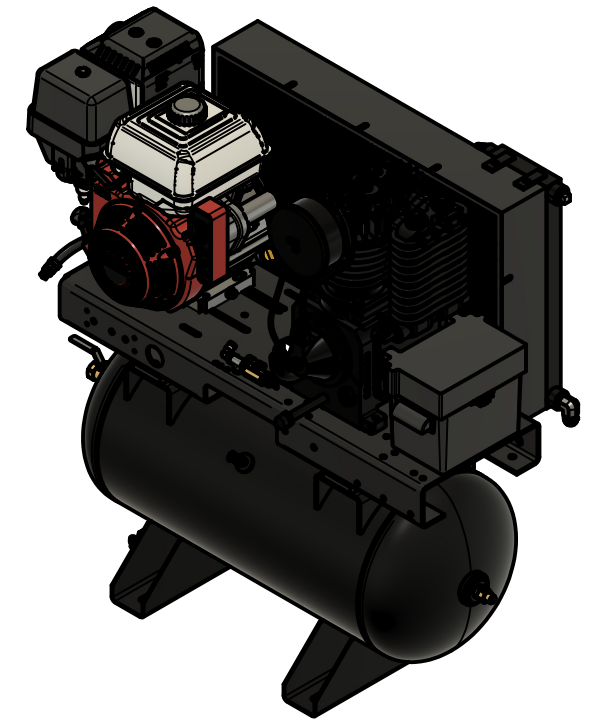

**UNIT SUBASSEMBLY
VIEW**

SEE FURTHER FOR SUBASSEMBLY
COMPONENT BREAKDOWN

TOP VIEW

FRONT VIEW

**TANK DISCHARGE
OUTLET SIZE: 3/4"**

SIDE VIEW

PARTS LIST

ITEM	QTY	PART NUMBER	DESCRIPTION
1	1	IAT-T30HGE	30 GALLON HORIZ GAS ELITE
2	1	IAT-C134E	13HP HONDA ELITE SKID CA1BU

B

B

A

A

EXPLODED VIEW
SCALE 1:15

TOP VIEW

FRONT VIEW
SCALE 1:10

SIDE VIEW

DETAIL C
SCALE 1:3

DETAIL B
SCALE 1:8

DETAIL A
SCALE 1:9

PARTS LIST				PARTS LIST			
ITEM	QTY	PART NUMBER	DESCRIPTION	ITEM	QTY	PART NUMBER	DESCRIPTION
1	1	IAT-TP40BKWR	40IN TOP PLATE	11	1	IAT-2501-08-12-O	3/4 MP X 1/2 M JIC 90 DEG R IN
2	1	IAT-LPH1HUB	1"H HUB	12	2	IAT-2404-08-12-O	3/4MP X 1/2 M JIC STRAIGHT OR
3	1	IAT-LP2B495H	PULLEY	13	1	IAT-BATTERY BOX SM	BATTERY BOX SMALL
4	2	IAT-B72	BELT	14	1	IAT-GX390K1QAE2	13HP ELE. START HONDA
5	1	IAT-5406-P-04	1/4" STEEL HEX PLUG	16	1	IAT-CA1-B-U	5 HP W/CENT/UL H/U
6	1	IAT-PF1/4" T BLACK	1/4" T GALV	17	1	IAT-OIL-DRAIN	ENGINE OIL DRAIN ASSY
7	1	IAT-TCSP-H-1113-B	13-18 HP THROTTLE CONTROL	18	1	IAT-MOTOR-ADJST BRKT V2	MOTOR ADJUSTMENT BRACKET
8	1	IAT-BG5X18X32X10G-V2	BELT GUARD 11-15 HP GAS NEW2-3	19	1	IAT-BPC-2601-04-0402	1/4" PUSH LOK TEE X 1/8" NPT
9	1	IAT-M-12-AL	BELT GUARD COOLER 48 CFM	20	1	IAT-RCB-MHU160/175	PILOT VALVE 160/175
10	2	IAT-PF3/4PLUG	3/4" PLUG	21	1	IAT-BPC-2501-06-04	1/4 P X 3/8 COMP PUSH LOK 90