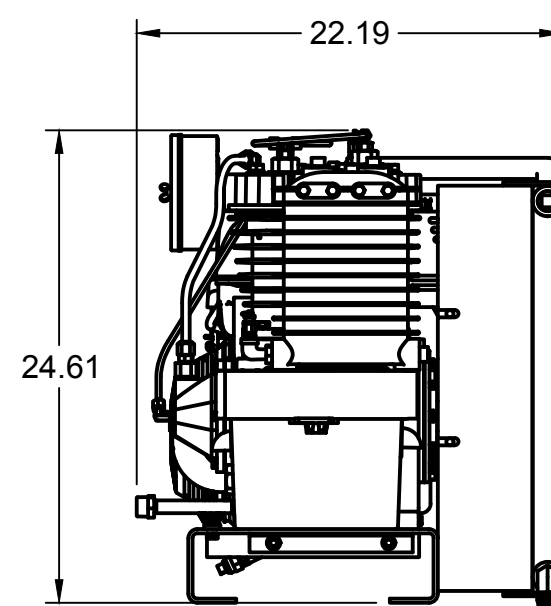

B

B

A

A

EXPLODED VIEW
SCALE 1:15

TOP VIEW

FRONT VIEW
SCALE 1:10

SIDE VIEW

DETAIL C
SCALE 1:3

DETAIL B
SCALE 1:8

DETAIL A
SCALE 1:9

PARTS LIST				PARTS LIST			
ITEM	QTY	PART NUMBER	DESCRIPTION	ITEM	QTY	PART NUMBER	DESCRIPTION
1	1	IAT-TP40BKWR	40IN TOP PLATE	11	1	IAT-2501-08-12-O	3/4 MP X 1/2 M JIC 90 DEG R IN
2	1	IAT-LPH1HUB	1"H HUB	12	2	IAT-2404-08-12-O	3/4MP X 1/2 M JIC STRAIGHT OR
3	1	IAT-LP2B495H	PULLEY	13	1	IAT-BATTERY BOX SM	BATTERY BOX SMALL
4	2	IAT-B72	BELT	14	1	IAT-GX390K1QAE2	13HP ELE. START HONDA
5	1	IAT-5406-P-04	1/4" STEEL HEX PLUG	16	1	IAT-CA1-B-U	5 HP W/CENT/UL H/U
6	1	IAT-PF1/4" T BLACK	1/4" T GALV	17	1	IAT-OIL-DRAIN	ENGINE OIL DRAIN ASSY
7	1	IAT-TCSP-H-1113-B	13-18 HP THROTTLE CONTROL	18	1	IAT-MOTOR-ADJST BRKT V2	MOTOR ADJUSTMENT BRACKET
8	1	IAT-BG5X18X32X10G-V2	BELT GUARD 11-15 HP GAS NEW2-3	19	1	IAT-BPC-2601-04-0402	1/4" PUSH LOK TEE X 1/8" NPT
9	1	IAT-M-12-AL	BELT GUARD COOLER 48 CFM	20	1	IAT-RCB-MHU160/175	PILOT VALVE 160/175
10	2	IAT-PF3/4PLUG	3/4" PLUG	21	1	IAT-BPC-2501-06-04	1/4 P X 3/8 COMP PUSH LOK 90

4

3

2

1

PARTS LIST				PARTS LIST			
ITEM	QTY	PART NUMBER	DESCRIPTION	ITEM	QTY	PART NUMBER	DESCRIPTION
1	1	IAT-30HNTP-BKWR-R4 V4	30 GALLON TANK	9	1	IAT-WV-1	AIR OPERATED AUTO TANK DRAIN
2	1	IAT-ST25-200	SAFETY VALVE 200 PSI	10	1	IAT-BDC604-04	1/4 PIPE DRAIN COCK
3	1	IAT-CTJ1234	JIC CHECK VALVE	11	1	IAT-BPC-2501-04-02	1/8 P X 1/4 COMP PUSH LOK 90
4	1	IAT-109-2	1/8 BRASS PLUG	12	1	IAT-BPC-2404-06-04	1/4 P X 3/8 COMP PUSH LOK ST
5	1	IAT-PF3/4"CL	3/4" CLOSE NIPPLE BL	13	1	IAT-PF3/4X1/4REDUCE	3/4X1/4 REDUCER GAL
6	1	IAT-PF1/4" STR 90 B	1/4" STREET 90 GALV	14	1	IAT-PSB20	AIR GAUGE BACK MT 1/4
7	1	IAT-PF1/4"CL	1/4" CLOSE NIPPLE GALV	15	1	IAT-716116	BALL VALVE 3/4
8	1	IAT-PF1/4" T BLACK	1/4" T GALV	16	4	IAT-3X1.8X.7D	RUBBER PAD FOR TOP PLATES