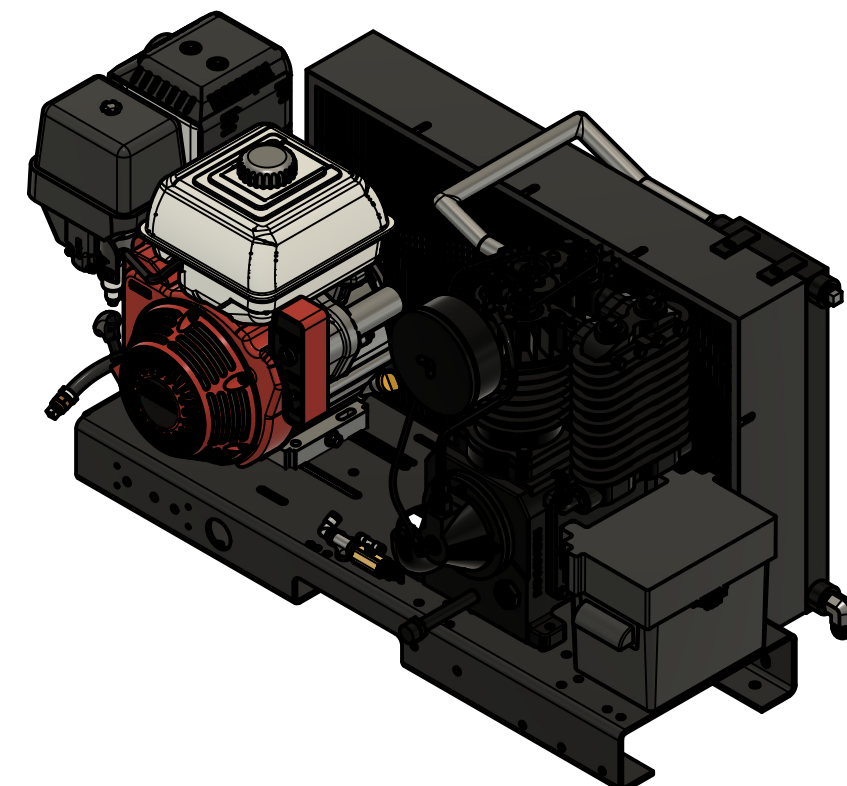

**UNIT SUBASSEMBLY
VIEW**

SEE FURTHER FOR SUBASSEMBLY
COMPONENT BREAKDOWN

TOP VIEW

FRONT VIEW

**TANK DISCHARGE
OUTLET SIZE: 3/4"**

SIDE VIEW

PARTS LIST

ITEM	QTY	PART NUMBER	DESCRIPTION
1	1	IAT-T30HGE	30 GALLON HORIZ GAS ELITE
2	1	IAT-C134E	13HP HONDA ELITE SKID CA1BU

B

B

A

A

EXPLODED VIEW
SCALE 1:15

TOP VIEW

FRONT VIEW
SCALE 1:10

SIDE VIEW

DETAIL C
SCALE 1:3

DETAIL B
SCALE 1:8

DETAIL A
SCALE 1:9

PARTS LIST				PARTS LIST			
ITEM	QTY	PART NUMBER	DESCRIPTION	ITEM	QTY	PART NUMBER	DESCRIPTION
1	1	IAT-TP40BKWR	40IN TOP PLATE	11	1	IAT-2501-08-12-O	3/4 MP X 1/2 M JIC 90 DEG R IN
2	1	IAT-LPH1HUB	1"H HUB	12	2	IAT-2404-08-12-O	3/4MP X 1/2 M JIC STRAIGHT OR
3	1	IAT-LP2B495H	PULLEY	13	1	IAT-BATTERY BOX SM	BATTERY BOX SMALL
4	2	IAT-B72	BELT	14	1	IAT-GX390K1QAE2	13HP ELE. START HONDA
5	1	IAT-5406-P-04	1/4" STEEL HEX PLUG	16	1	IAT-CA1-B-U	5 HP W/CENT/UL H/U
6	1	IAT-PF1/4" T BLACK	1/4" T GALV	17	1	IAT-OIL-DRAIN	ENGINE OIL DRAIN ASSY
7	1	IAT-TCSP-H-1113-B	13-18 HP THROTTLE CONTROL	18	1	IAT-MOTOR-ADJST BRKT V2	MOTOR ADJUSTMENT BRACKET
8	1	IAT-BG5X18X32X10G-V2	BELT GUARD 11-15 HP GAS NEW2-3	19	1	IAT-BPC-2601-04-0402	1/4" PUSH LOK TEE X 1/8" NPT
9	1	IAT-M-12-AL	BELT GUARD COOLER 48 CFM	20	1	IAT-RCB-MHU160/175	PILOT VALVE 160/175
10	2	IAT-PF3/4PLUG	3/4" PLUG	21	1	IAT-BPC-2501-06-04	1/4 P X 3/8 COMP PUSH LOK 90