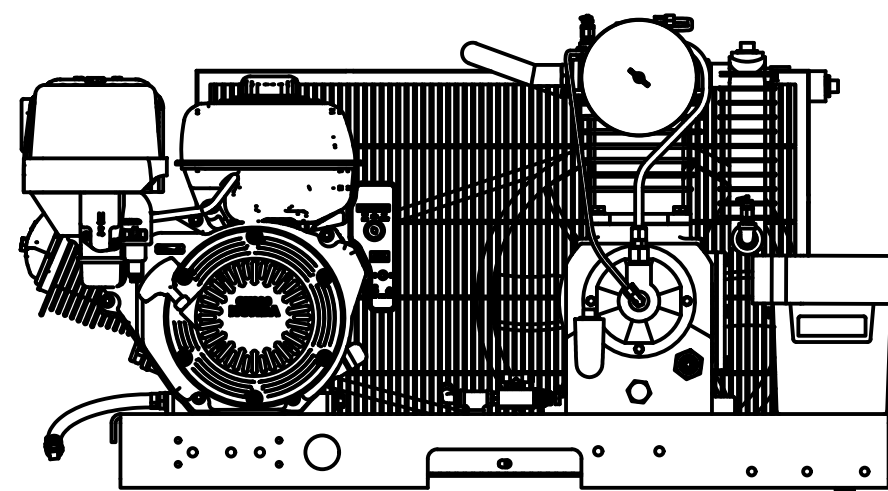

B

B

A

A

EXPLODED VIEW
SCALE 1:15

TOP VIEW

FRONT VIEW
SCALE 1:10

SIDE VIEW

DETAIL C
SCALE 1:3

DETAIL B
SCALE 1:8

DETAIL A
SCALE 1:9

PARTS LIST				PARTS LIST			
ITEM	QTY	PART NUMBER	DESCRIPTION	ITEM	QTY	PART NUMBER	DESCRIPTION
1	1	IAT-TP40BKWR	40IN TOP PLATE	11	1	IAT-2501-08-12-O	3/4 MP X 1/2 M JIC 90 DEG R IN
2	1	IAT-LPH1HUB	1"H HUB	12	2	IAT-2404-08-12-O	3/4MP X 1/2 M JIC STRAIGHT OR
3	1	IAT-LP2B495H	PULLEY	13	1	IAT-BATTERY BOX SM	BATTERY BOX SMALL
4	2	IAT-B72	BELT	14	1	IAT-GX390K1QAE2	13HP ELE. START HONDA
5	1	IAT-5406-P-04	1/4" STEEL HEX PLUG	16	1	IAT-CA1-B-U	5 HP W/CENT/UL H/U
6	1	IAT-PF1/4" T BLACK	1/4" T GALV	17	1	IAT-OIL-DRAIN	ENGINE OIL DRAIN ASSY
7	1	IAT-TCSP-H-1113-B	13-18 HP THROTTLE CONTROL	18	1	IAT-MOTOR-ADJST BRKT V2	MOTOR ADJUSTMENT BRACKET
8	1	IAT-BG5X18X32X10G-V2	BELT GUARD 11-15 HP GAS NEW2-3	19	1	IAT-BPC-2601-04-0402	1/4" PUSH LOK TEE X 1/8" NPT
9	1	IAT-M-12-AL	BELT GUARD COOLER 48 CFM	20	1	IAT-RCB-MHU160/175	PILOT VALVE 160/175
10	2	IAT-PF3/4PLUG	3/4" PLUG	21	1	IAT-BPC-2501-06-04	1/4 P X 3/8 COMP PUSH LOK 90