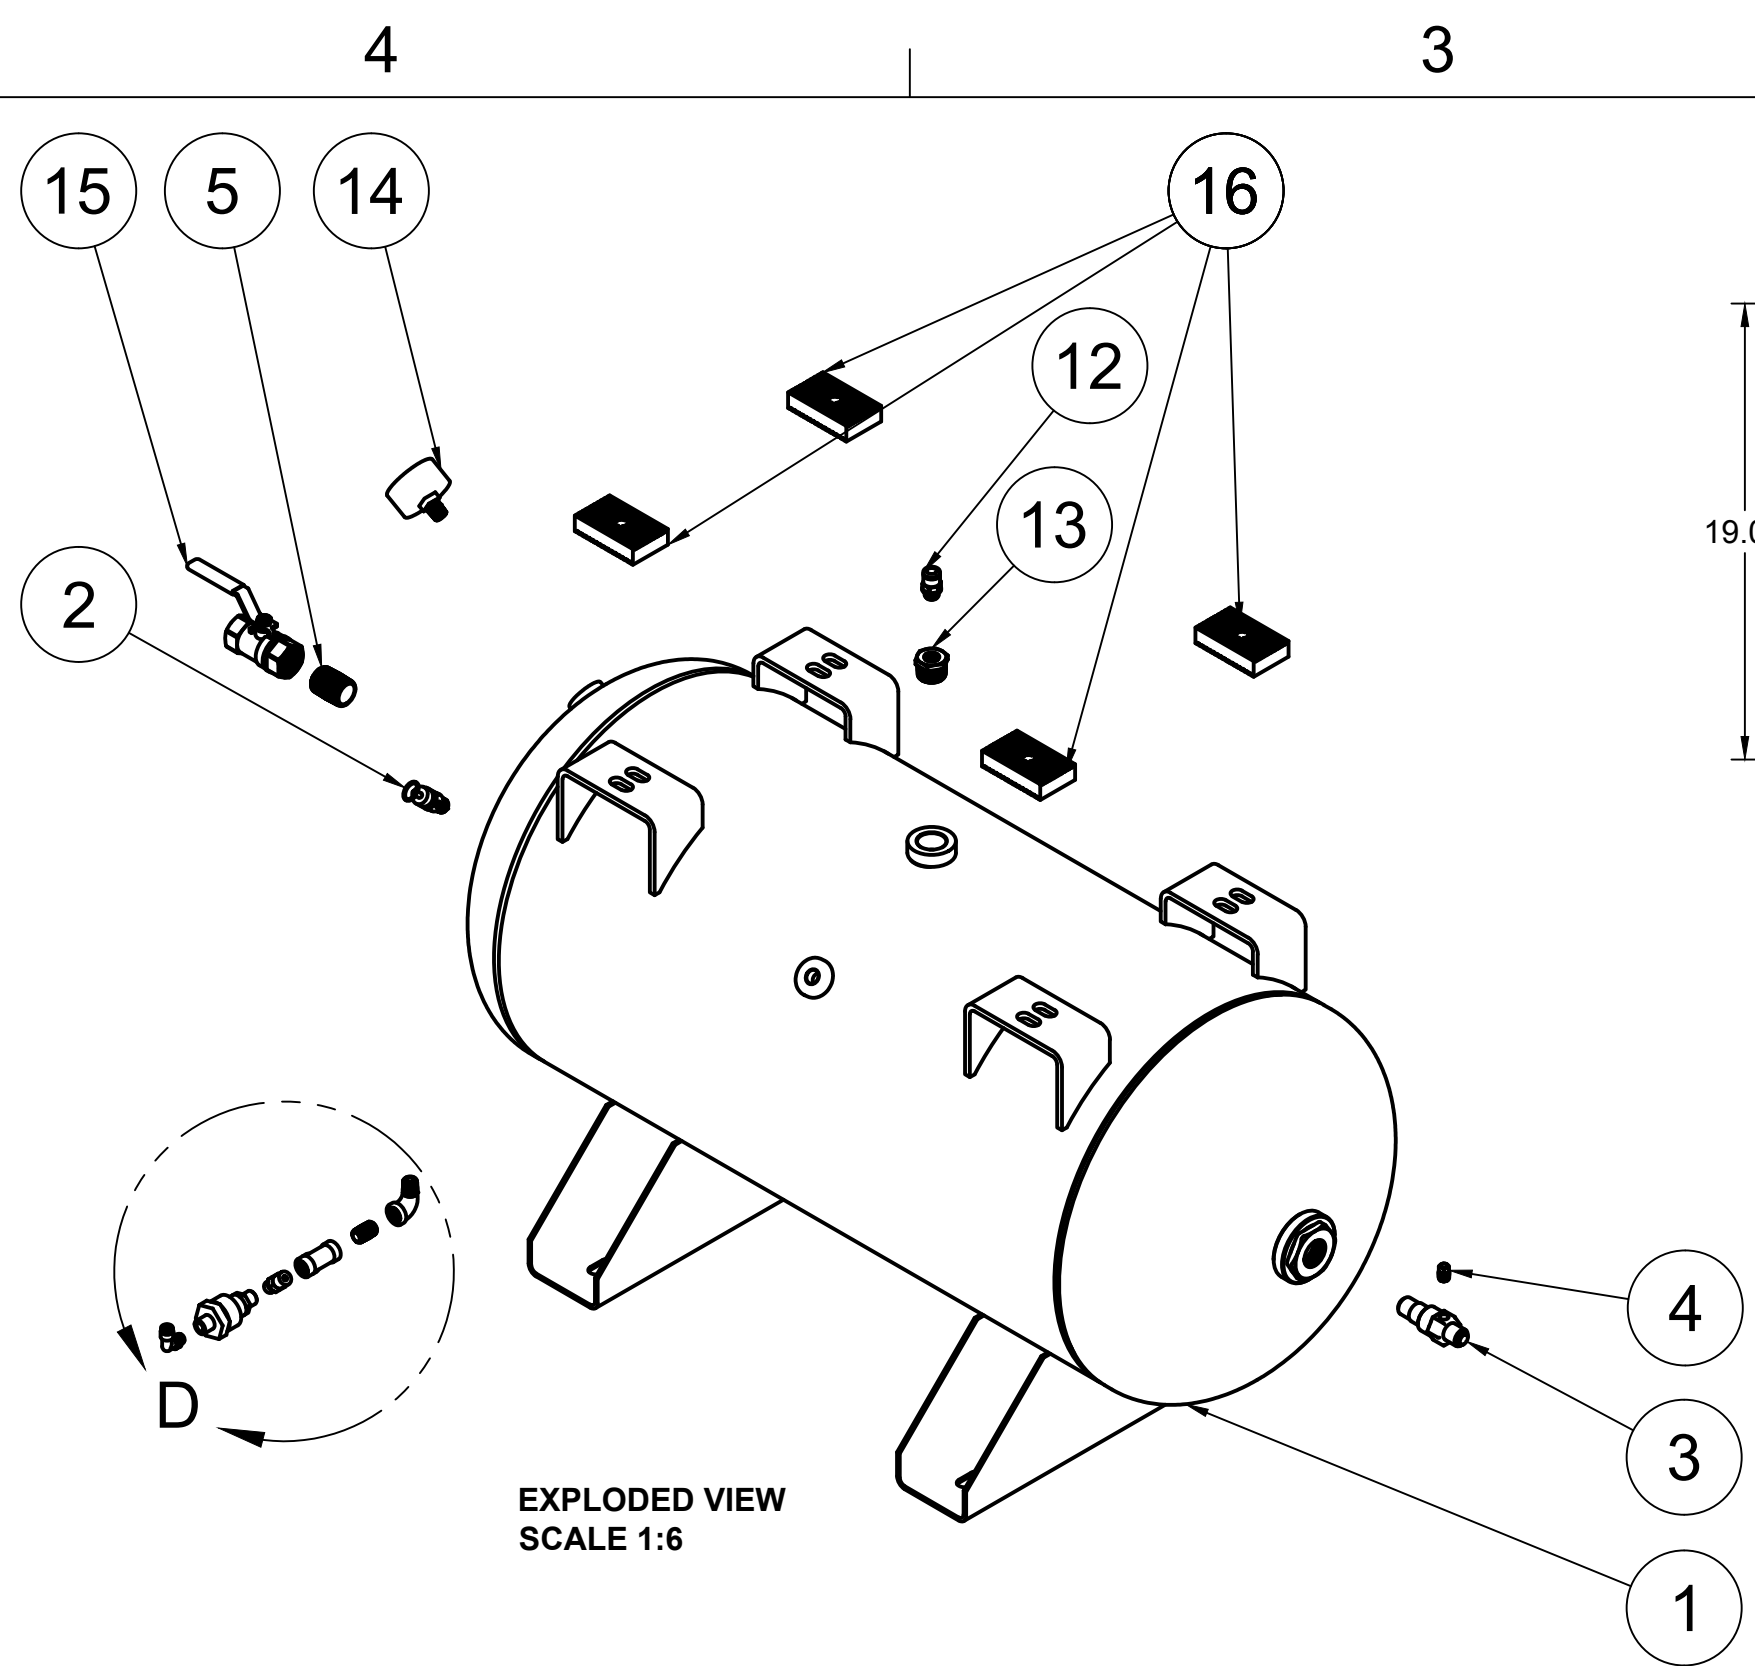

B

B

A

A

EXPLODED VIEW
SCALE 1:15

TOP VIEW

FRONT VIEW
SCALE 1:10

SIDE VIEW

DETAIL C
SCALE 1:3

DETAIL B
SCALE 1:8

DETAIL A
SCALE 1:9

PARTS LIST				PARTS LIST			
ITEM	QTY	PART NUMBER	DESCRIPTION	ITEM	QTY	PART NUMBER	DESCRIPTION
1	1	IAT-TP40BKWR	40IN TOP PLATE	11	1	IAT-2501-08-12-O	3/4 MP X 1/2 M JIC 90 DEG R IN
2	1	IAT-LPH1HUB	1"H HUB	12	2	IAT-2404-08-12-O	3/4MP X 1/2 M JIC STRAIGHT OR
3	1	IAT-LP2B495H	PULLEY	13	1	IAT-BATTERY BOX SM	BATTERY BOX SMALL
4	2	IAT-B72	BELT	14	1	IAT-GX390K1QAE2	13HP ELE. START HONDA
5	1	IAT-5406-P-04	1/4" STEEL HEX PLUG	16	1	IAT-CA1-B-U	5 HP W/CENT/UL H/U
6	1	IAT-PF1/4" T BLACK	1/4" T GALV	17	1	IAT-OIL-DRAIN	ENGINE OIL DRAIN ASSY
7	1	IAT-TCSP-H-1113-B	13-18 HP THROTTLE CONTROL	18	1	IAT-MOTOR-ADJST BRKT V2	MOTOR ADJUSTMENT BRACKET
8	1	IAT-BG5X18X32X10G-V2	BELT GUARD 11-15 HP GAS NEW2-3	19	1	IAT-BPC-2601-04-0402	1/4" PUSH LOK TEE X 1/8" NPT
9	1	IAT-M-12-AL	BELT GUARD COOLER 48 CFM	20	1	IAT-RCB-MHU160/175	PILOT VALVE 160/175
10	2	IAT-PF3/4PLUG	3/4" PLUG	21	1	IAT-BPC-2501-06-04	1/4 P X 3/8 COMP PUSH LOK 90

4

3

2

1

PARTS LIST				PARTS LIST			
ITEM	QTY	PART NUMBER	DESCRIPTION	ITEM	QTY	PART NUMBER	DESCRIPTION
1	1	IAT-30HNTP-BKWR-R4 V4	30 GALLON TANK	9	1	IAT-WV-1	AIR OPERATED AUTO TANK DRAIN
2	1	IAT-ST25-200	SAFETY VALVE 200 PSI	10	1	IAT-BDC604-04	1/4 PIPE DRAIN COCK
3	1	IAT-CTJ1234	JIC CHECK VALVE	11	1	IAT-BPC-2501-04-02	1/8 P X 1/4 COMP PUSH LOK 90
4	1	IAT-109-2	1/8 BRASS PLUG	12	1	IAT-BPC-2404-06-04	1/4 P X 3/8 COMP PUSH LOK ST
5	1	IAT-PF3/4"CL	3/4" CLOSE NIPPLE BL	13	1	IAT-PF3/4X1/4REDUCE	3/4X1/4 REDUCER GAL
6	1	IAT-PF1/4" STR 90 B	1/4" STREET 90 GALV	14	1	IAT-PSB20	AIR GAUGE BACK MT 1/4
7	1	IAT-PF1/4"CL	1/4" CLOSE NIPPLE GALV	15	1	IAT-716116	BALL VALVE 3/4
8	1	IAT-PF1/4" T BLACK	1/4" T GALV	16	4	IAT-3X1.8X.7D	RUBBER PAD FOR TOP PLATES