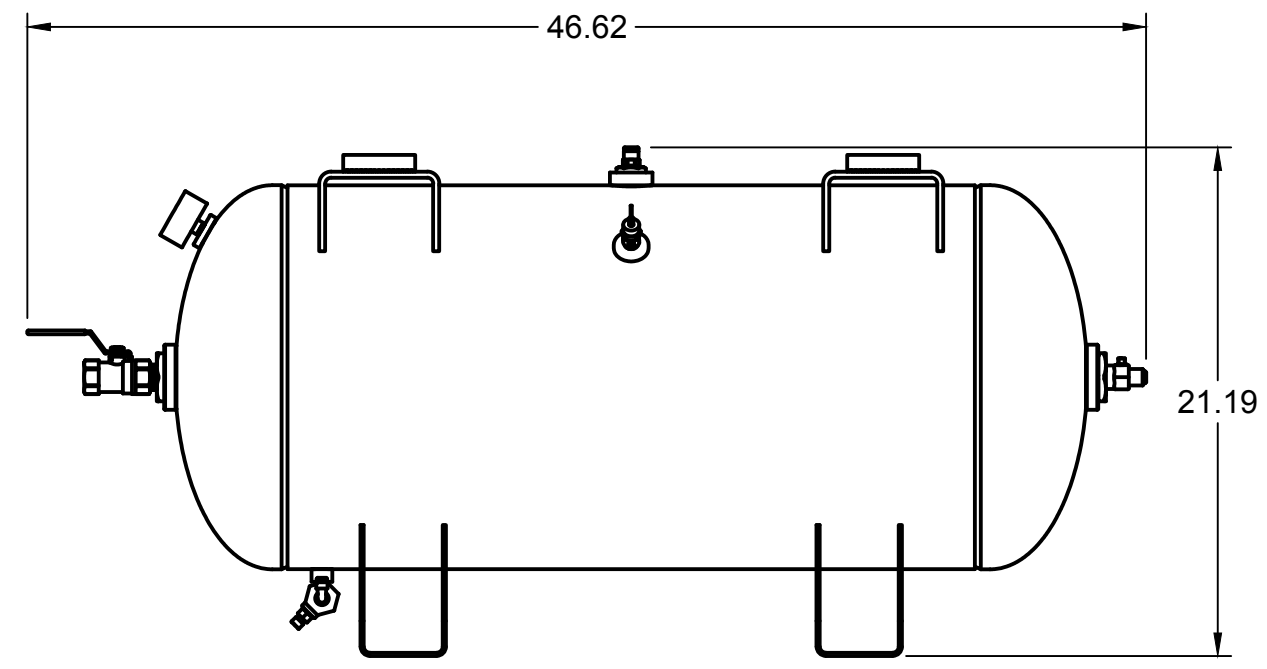

DETAIL C
SCALE 1:3

DETAIL B
SCALE 1:8

DETAIL A
SCALE 1:9

PARTS LIST				PARTS LIST			
ITEM	QTY	PART NUMBER	DESCRIPTION	ITEM	QTY	PART NUMBER	DESCRIPTION
1	1	IAT-TP40BKWR	40IN TOP PLATE	11	1	IAT-2501-08-12-O	3/4 MP X 1/2 M JIC 90 DEG R IN
2	1	IAT-LPH1HUB	1"H HUB	12	2	IAT-2404-08-12-O	3/4MP X 1/2 M JIC STRAIGHT OR
3	1	IAT-LP2B495H	PULLEY	13	1	IAT-BATTERY BOX SM	BATTERY BOX SMALL
4	2	IAT-B72	BELT	14	1	IAT-GX390K1QAE2	13HP ELE. START HONDA
5	1	IAT-5406-P-04	1/4" STEEL HEX PLUG	16	1	IAT-CA1-B-U	5 HP W/CENT/UL H/U
6	1	IAT-PF1/4" T BLACK	1/4" T GALV	17	1	IAT-OIL-DRAIN	ENGINE OIL DRAIN ASSY
7	1	IAT-TCSP-H-1113-B	13-18 HP THROTTLE CONTROL	18	1	IAT-MOTOR-ADJST BRKT V2	MOTOR ADJUSTMENT BRACKET
8	1	IAT-BG5X18X32X10G-V2	BELT GUARD 11-15 HP GAS NEW2-3	19	1	IAT-BPC-2601-04-0402	1/4" PUSH LOK TEE X 1/8" NPT
9	1	IAT-M-12-AL	BELT GUARD COOLER 48 CFM	20	1	IAT-RCB-MHU160/175	PILOT VALVE 160/175
10	2	IAT-PF3/4PLUG	3/4" PLUG	21	1	IAT-BPC-2501-06-04	1/4 P X 3/8 COMP PUSH LOK 90

4

3

2

1

PARTS LIST				PARTS LIST			
ITEM	QTY	PART NUMBER	DESCRIPTION	ITEM	QTY	PART NUMBER	DESCRIPTION
1	1	IAT-30HNTP-BKWR-R4 V4	30 GALLON TANK	9	1	IAT-WV-1	AIR OPERATED AUTO TANK DRAIN
2	1	IAT-ST25-200	SAFETY VALVE 200 PSI	10	1	IAT-BDC604-04	1/4 PIPE DRAIN COCK
3	1	IAT-CTJ1234	JIC CHECK VALVE	11	1	IAT-BPC-2501-04-02	1/8 P X 1/4 COMP PUSH LOK 90
4	1	IAT-109-2	1/8 BRASS PLUG	12	1	IAT-BPC-2404-06-04	1/4 P X 3/8 COMP PUSH LOK ST
5	1	IAT-PF3/4"CL	3/4" CLOSE NIPPLE BL	13	1	IAT-PF3/4X1/4REDUCE	3/4X1/4 REDUCER GAL
6	1	IAT-PF1/4" STR 90 B	1/4" STREET 90 GALV	14	1	IAT-PSB20	AIR GAUGE BACK MT 1/4
7	1	IAT-PF1/4"CL	1/4" CLOSE NIPPLE GALV	15	1	IAT-716116	BALL VALVE 3/4
8	1	IAT-PF1/4" T BLACK	1/4" T GALV	16	4	IAT-3X1.8X.7D	RUBBER PAD FOR TOP PLATES