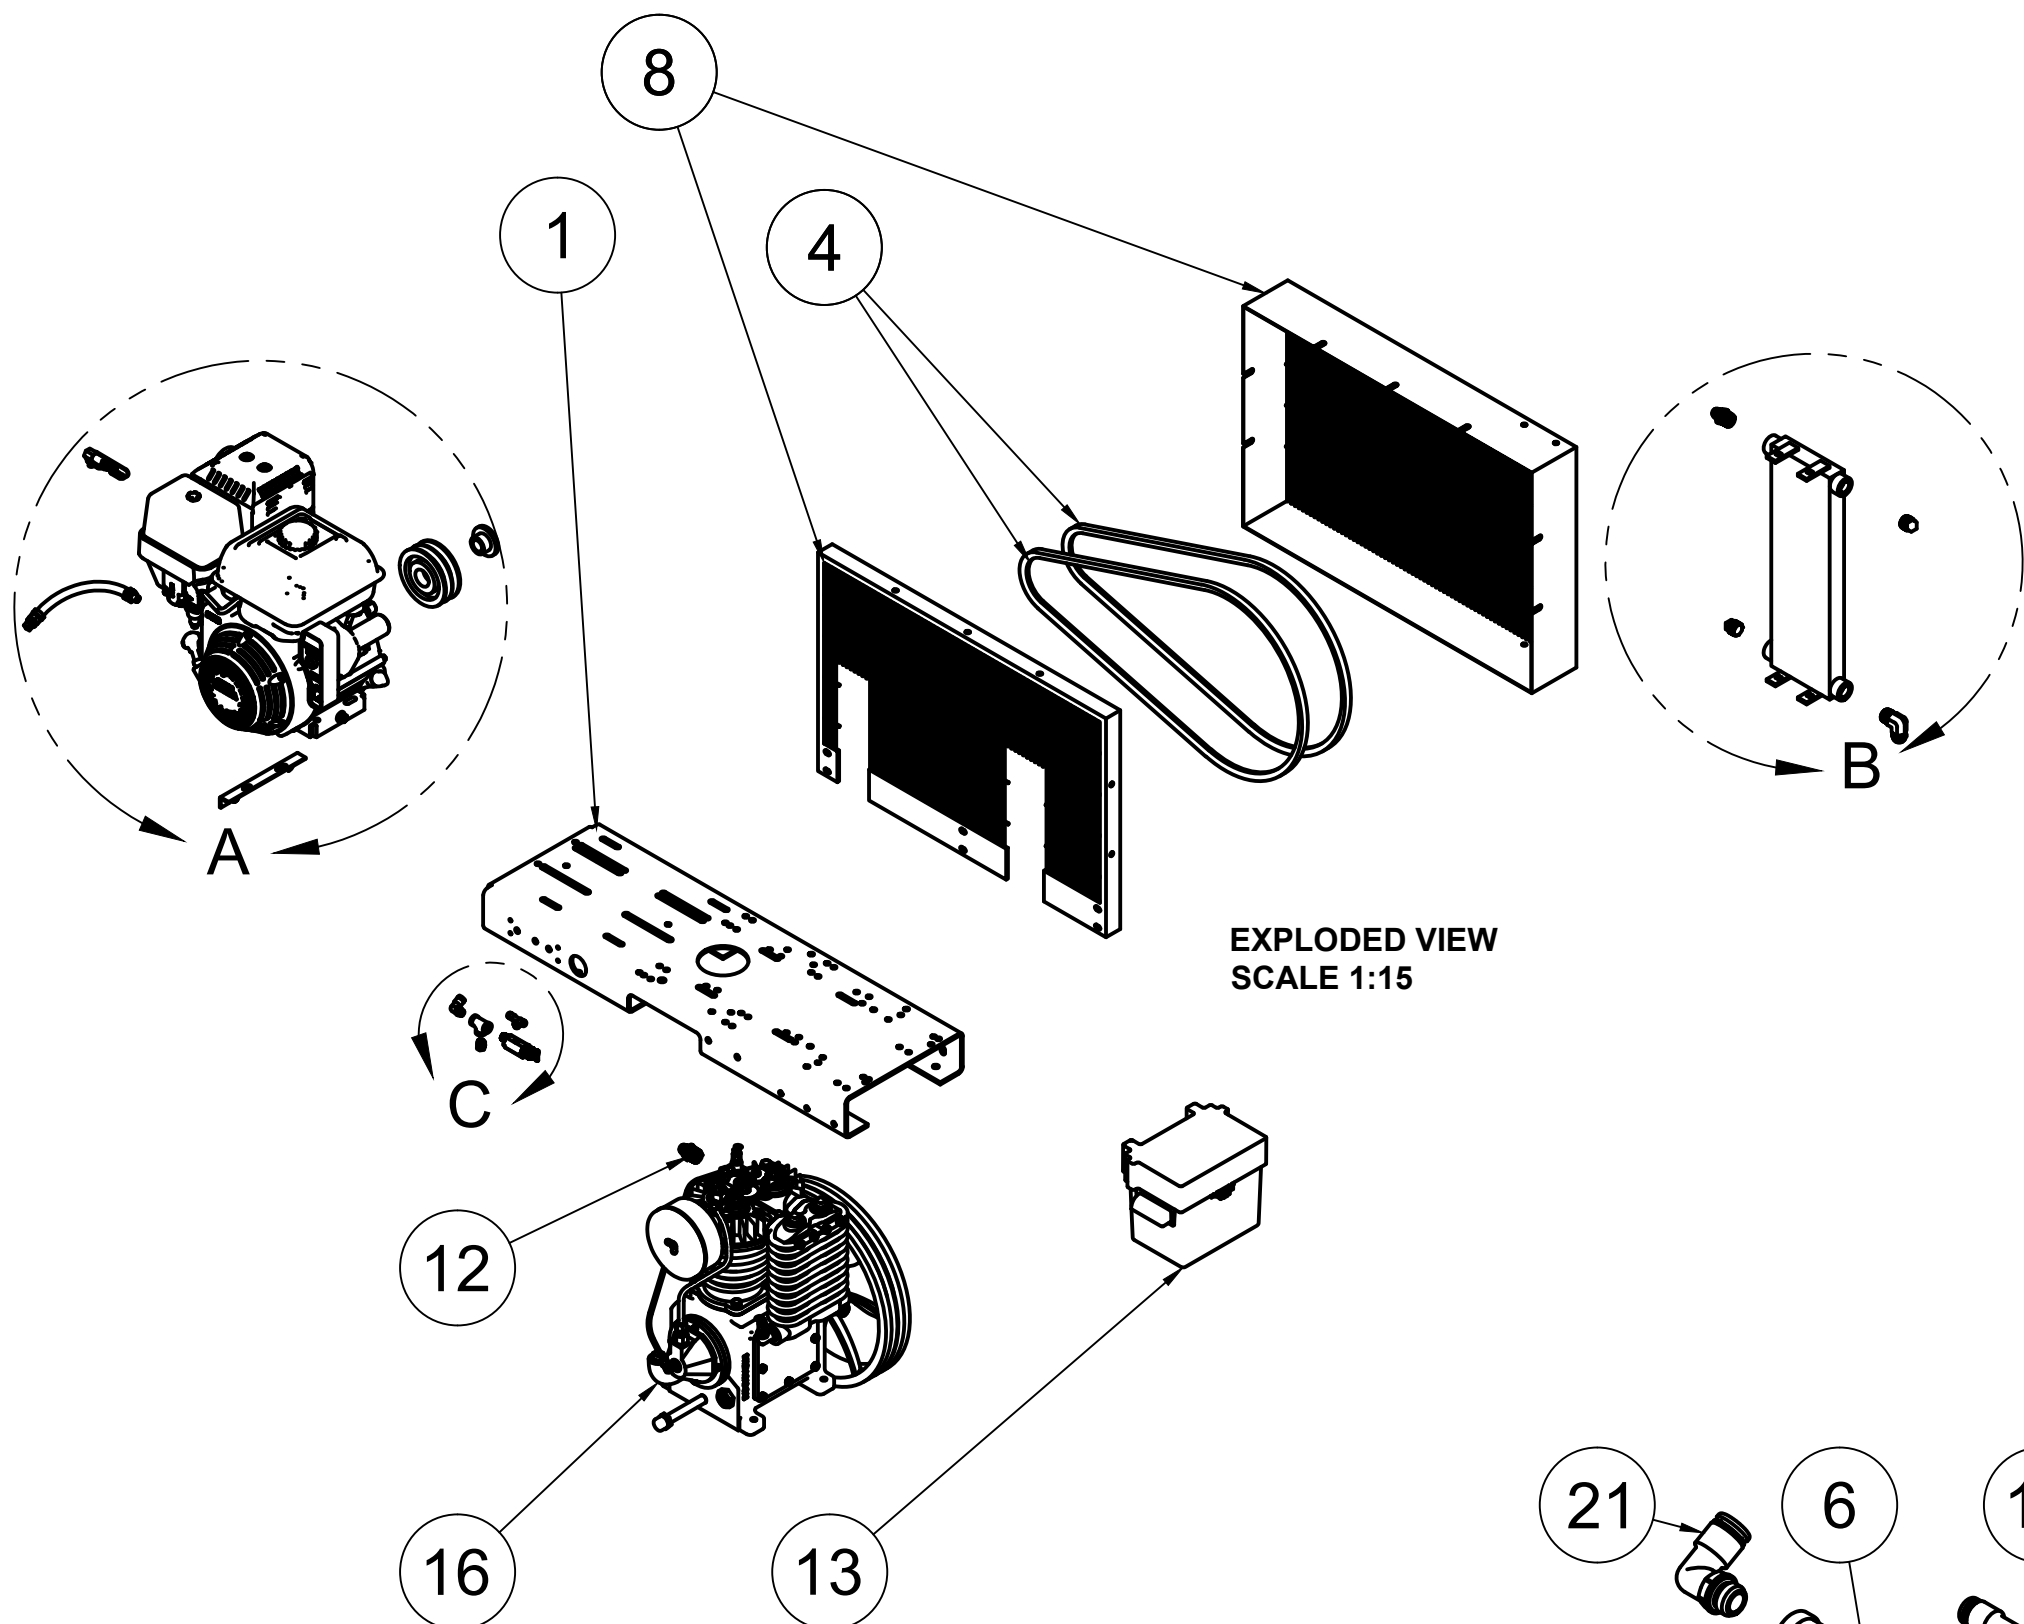

4

3

2

1

D

D

C

C

B

B

A

A

EXPLODED VIEW
SCALE 1:15