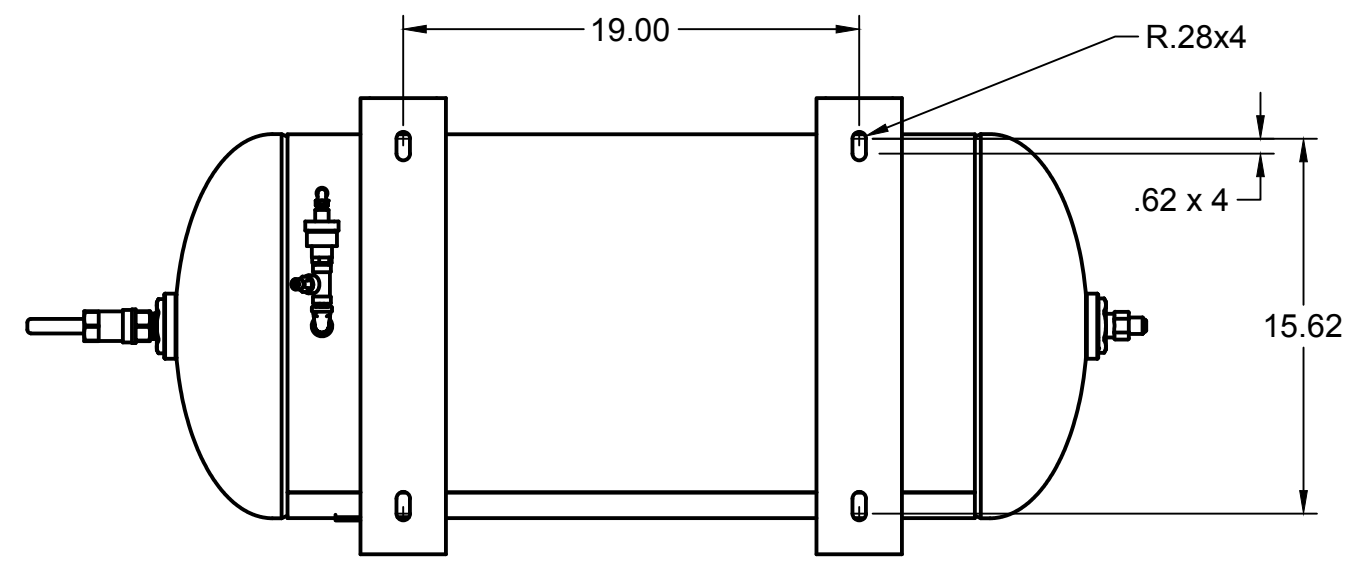

DETAIL C
SCALE 1:3

DETAIL B
SCALE 1:8

DETAIL A
SCALE 1:9

PARTS LIST				PARTS LIST			
ITEM	QTY	PART NUMBER	DESCRIPTION	ITEM	QTY	PART NUMBER	DESCRIPTION
1	1	IAT-TP40BKWR	40IN TOP PLATE	11	1	IAT-2501-08-12-O	3/4 MP X 1/2 M JIC 90 DEG R IN
2	1	IAT-LPH1HUB	1"H HUB	12	2	IAT-2404-08-12-O	3/4MP X 1/2 M JIC STRAIGHT OR
3	1	IAT-LP2B495H	PULLEY	13	1	IAT-BATTERY BOX SM	BATTERY BOX SMALL
4	2	IAT-B72	BELT	14	1	IAT-GX390K1QAE2	13HP ELE. START HONDA
5	1	IAT-5406-P-04	1/4" STEEL HEX PLUG	16	1	IAT-CA1-B-U	5 HP W/CENT/UL H/U
6	1	IAT-PF1/4" T BLACK	1/4" T GALV	17	1	IAT-OIL-DRAIN	ENGINE OIL DRAIN ASSY
7	1	IAT-TCSP-H-1113-B	13-18 HP THROTTLE CONTROL	18	1	IAT-MOTOR-ADJST BRKT V2	MOTOR ADJUSTMENT BRACKET
8	1	IAT-BG5X18X32X10G-V2	BELT GUARD 11-15 HP GAS NEW2-3	19	1	IAT-BPC-2601-04-0402	1/4" PUSH LOK TEE X 1/8" NPT
9	1	IAT-M-12-AL	BELT GUARD COOLER 48 CFM	20	1	IAT-RCB-MHU160/175	PILOT VALVE 160/175
10	2	IAT-PF3/4PLUG	3/4" PLUG	21	1	IAT-BPC-2501-06-04	1/4 P X 3/8 COMP PUSH LOK 90

4

3

2

1

PARTS LIST				PARTS LIST			
ITEM	QTY	PART NUMBER	DESCRIPTION	ITEM	QTY	PART NUMBER	DESCRIPTION
1	1	IAT-30HNTP-BKWR-R4 V4	30 GALLON TANK	9	1	IAT-WV-1	AIR OPERATED AUTO TANK DRAIN
2	1	IAT-ST25-200	SAFETY VALVE 200 PSI	10	1	IAT-BDC604-04	1/4 PIPE DRAIN COCK
3	1	IAT-CTJ1234	JIC CHECK VALVE	11	1	IAT-BPC-2501-04-02	1/8 P X 1/4 COMP PUSH LOK 90
4	1	IAT-109-2	1/8 BRASS PLUG	12	1	IAT-BPC-2404-06-04	1/4 P X 3/8 COMP PUSH LOK ST
5	1	IAT-PF3/4"CL	3/4" CLOSE NIPPLE BL	13	1	IAT-PF3/4X1/4REDUCE	3/4X1/4 REDUCER GAL
6	1	IAT-PF1/4" STR 90 B	1/4" STREET 90 GALV	14	1	IAT-PSB20	AIR GAUGE BACK MT 1/4
7	1	IAT-PF1/4"CL	1/4" CLOSE NIPPLE GALV	15	1	IAT-716116	BALL VALVE 3/4
8	1	IAT-PF1/4" T BLACK	1/4" T GALV	16	4	IAT-3X1.8X.7D	RUBBER PAD FOR TOP PLATES