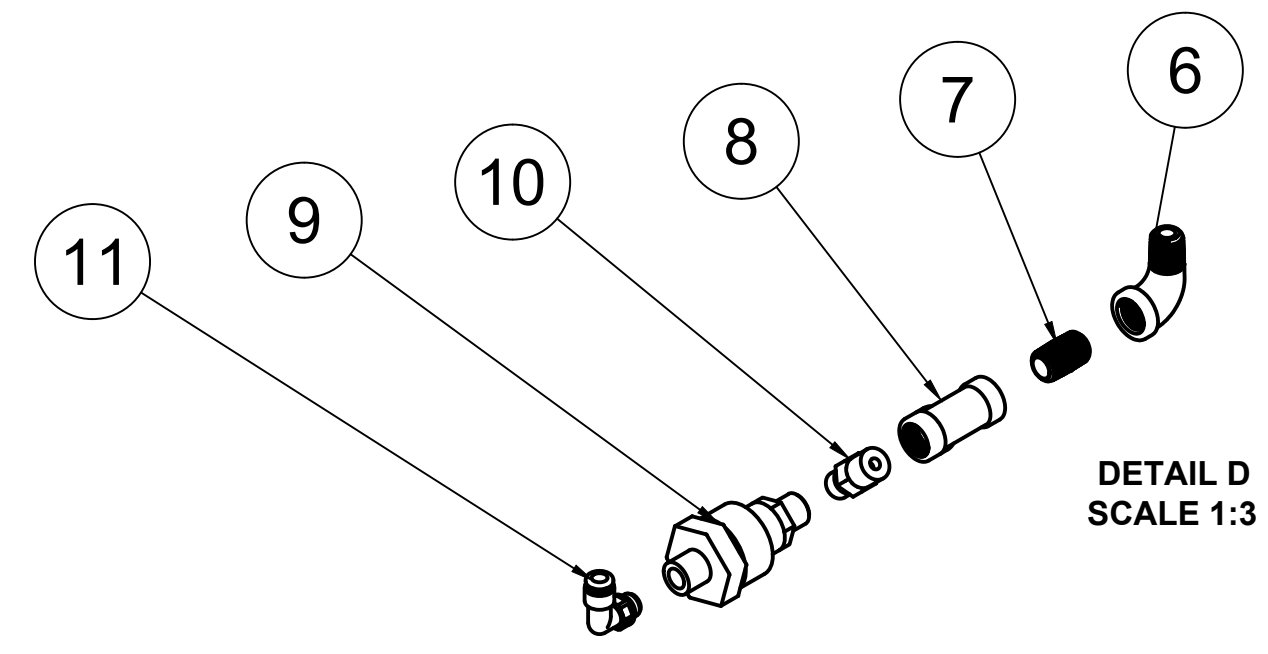

DETAIL C
SCALE 1:3

DETAIL B
SCALE 1:8

DETAIL A
SCALE 1:9

PARTS LIST				PARTS LIST			
ITEM	QTY	PART NUMBER	DESCRIPTION	ITEM	QTY	PART NUMBER	DESCRIPTION
1	1	IAT-TP40BKWR	40IN TOP PLATE	11	1	IAT-2501-08-12-O	3/4 MP X 1/2 M JIC 90 DEG R IN
2	1	IAT-LPH1HUB	1"H HUB	12	2	IAT-2404-08-12-O	3/4MP X 1/2 M JIC STRAIGHT OR
3	1	IAT-LP2B495H	PULLEY	13	1	IAT-BATTERY BOX SM	BATTERY BOX SMALL
4	2	IAT-B72	BELT	14	1	IAT-GX390K1QAE2	13HP ELE. START HONDA
5	1	IAT-5406-P-04	1/4" STEEL HEX PLUG	16	1	IAT-CA1-B-U	5 HP W/CENT/UL H/U
6	1	IAT-PF1/4" T BLACK	1/4" T GALV	17	1	IAT-OIL-DRAIN	ENGINE OIL DRAIN ASSY
7	1	IAT-TCSP-H-1113-B	13-18 HP THROTTLE CONTROL	18	1	IAT-MOTOR-ADJST BRKT V2	MOTOR ADJUSTMENT BRACKET
8	1	IAT-BG5X18X32X10G-V2	BELT GUARD 11-15 HP GAS NEW2-3	19	1	IAT-BPC-2601-04-0402	1/4" PUSH LOK TEE X 1/8" NPT
9	1	IAT-M-12-AL	BELT GUARD COOLER 48 CFM	20	1	IAT-RCB-MHU160/175	PILOT VALVE 160/175
10	2	IAT-PF3/4PLUG	3/4" PLUG	21	1	IAT-BPC-2501-06-04	1/4 P X 3/8 COMP PUSH LOK 90

4

3

2

1

PARTS LIST				PARTS LIST			
ITEM	QTY	PART NUMBER	DESCRIPTION	ITEM	QTY	PART NUMBER	DESCRIPTION
1	1	IAT-30HNTP-BKWR-R4 V4	30 GALLON TANK	9	1	IAT-WV-1	AIR OPERATED AUTO TANK DRAIN
2	1	IAT-ST25-200	SAFETY VALVE 200 PSI	10	1	IAT-BDC604-04	1/4 PIPE DRAIN COCK
3	1	IAT-CTJ1234	JIC CHECK VALVE	11	1	IAT-BPC-2501-04-02	1/8 P X 1/4 COMP PUSH LOK 90
4	1	IAT-109-2	1/8 BRASS PLUG	12	1	IAT-BPC-2404-06-04	1/4 P X 3/8 COMP PUSH LOK ST
5	1	IAT-PF3/4"CL	3/4" CLOSE NIPPLE BL	13	1	IAT-PF3/4X1/4REDUCE	3/4X1/4 REDUCER GAL
6	1	IAT-PF1/4" STR 90 B	1/4" STREET 90 GALV	14	1	IAT-PSB20	AIR GAUGE BACK MT 1/4
7	1	IAT-PF1/4"CL	1/4" CLOSE NIPPLE GALV	15	1	IAT-716116	BALL VALVE 3/4
8	1	IAT-PF1/4" T BLACK	1/4" T GALV	16	4	IAT-3X1.8X.7D	RUBBER PAD FOR TOP PLATES