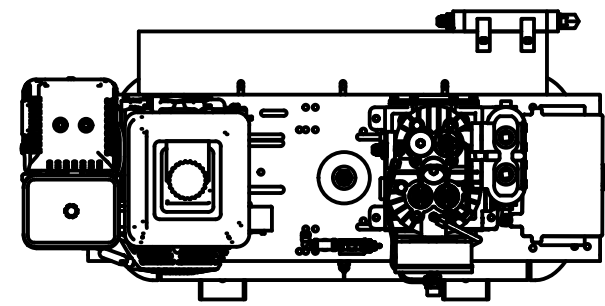

**UNIT SUBASSEMBLY
VIEW**

SEE FURTHER FOR SUBASSEMBLY
COMPONENT BREAKDOWN

TOP VIEW

FRONT VIEW

**TANK DISCHARGE
OUTLET SIZE: 3/4"**

SIDE VIEW

PARTS LIST

ITEM	QTY	PART NUMBER	DESCRIPTION
1	1	IAT-T30HGE	30 GALLON HORIZ GAS ELITE
2	1	IAT-C134E	13HP HONDA ELITE SKID CA1BU

B

B

A

A

EXPLODED VIEW
SCALE 1:15

TOP VIEW

FRONT VIEW
SCALE 1:10

SIDE VIEW

DETAIL C
SCALE 1:3

DETAIL B
SCALE 1:8

DETAIL A
SCALE 1:9

PARTS LIST				PARTS LIST			
ITEM	QTY	PART NUMBER	DESCRIPTION	ITEM	QTY	PART NUMBER	DESCRIPTION
1	1	IAT-TP40BKWR	40IN TOP PLATE	11	1	IAT-2501-08-12-O	3/4 MP X 1/2 M JIC 90 DEG R IN
2	1	IAT-LPH1HUB	1"H HUB	12	2	IAT-2404-08-12-O	3/4MP X 1/2 M JIC STRAIGHT OR
3	1	IAT-LP2B495H	PULLEY	13	1	IAT-BATTERY BOX SM	BATTERY BOX SMALL
4	2	IAT-B72	BELT	14	1	IAT-GX390K1QAE2	13HP ELE. START HONDA
5	1	IAT-5406-P-04	1/4" STEEL HEX PLUG	16	1	IAT-CA1-B-U	5 HP W/CENT/UL H/U
6	1	IAT-PF1/4" T BLACK	1/4" T GALV	17	1	IAT-OIL-DRAIN	ENGINE OIL DRAIN ASSY
7	1	IAT-TCSP-H-1113-B	13-18 HP THROTTLE CONTROL	18	1	IAT-MOTOR-ADJST BRKT V2	MOTOR ADJUSTMENT BRACKET
8	1	IAT-BG5X18X32X10G-V2	BELT GUARD 11-15 HP GAS NEW2-3	19	1	IAT-BPC-2601-04-0402	1/4" PUSH LOK TEE X 1/8" NPT
9	1	IAT-M-12-AL	BELT GUARD COOLER 48 CFM	20	1	IAT-RCB-MHU160/175	PILOT VALVE 160/175
10	2	IAT-PF3/4PLUG	3/4" PLUG	21	1	IAT-BPC-2501-06-04	1/4 P X 3/8 COMP PUSH LOK 90