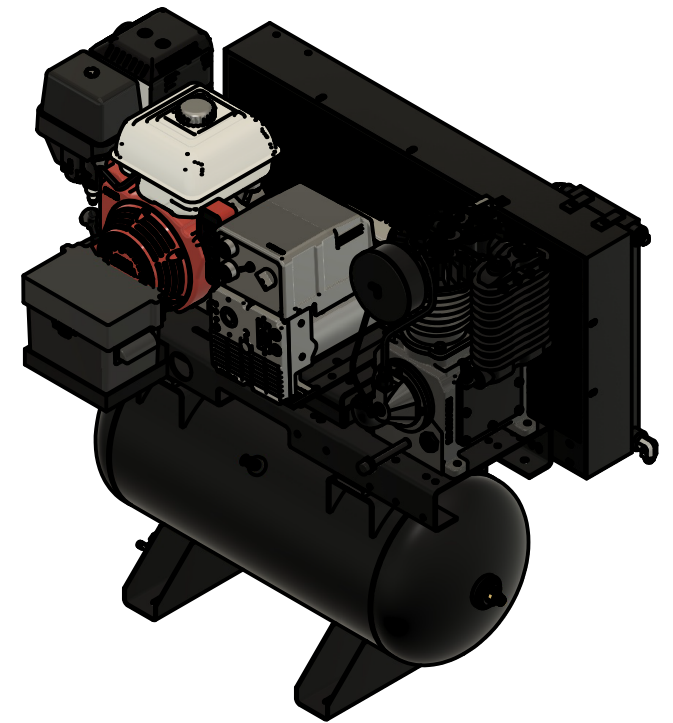

1

2

UNIT SUBASSEMBLY VIEW

(SEE FURTHER FOR SUBASSEMBLY COMPONENT BREAKDOWN)

26.71

TOP VIEW

51.15

FRONT VIEW

45.25

SIDE VIEW

TANK DISCHARGE
OUTLET SIZE: 3/4"

PARTS LIST

ITEM	QTY	PART NUMBER	DESCRIPTION
1	1	IAT-C134-GWE	13HP HONDA E GENWELD SKID
2	1	IAT-T30HGWE	30 GAL HORIZ GAS ELITE GENWELD

SCALE 1:15

PARTS LIST

ITEM	QTY	PART NUMBER	DESCRIPTION
1	1	IAT-TP40BKWR	40IN TOP PLATE
2	1	IAT-GX390K1QAE2	13HP ELE. START HONDA
3	1	IAT-EW240MDC	240 AMP WELDER GENERATOR
4	1	IAT-CA1-B-U	5 HP W/CENT/UL H/U
5	1	IAT-OIL-DRAIN	ENGINE OIL DRAIN ASSY
6	1	IAT-BG40X21X5-V1	BELT GUARDGEN/WELD
7	1	IAT-GEN/WELDBRACKET1	NEWER GEN WELD BRACKET
8	1	IAT-184-215TMP	184-215T MOTOR PLATE
9	1	IAT-M-12-AL	BELT GUARD COOLER 48 CFM
10	1	IAT-MOTOR ADJST BRKT	MOTOR ADJUSTMENT BRACKET
11	1	IAT-BGST-CA-V3	BELT GUARD STRAP FOR CA1
12	1	IAT-B84	BELTS
13	1	IAT-BX39	COGGED B BELT 43
14	1	IAT-LPH1HUB	1"H HUB
15	1	IAT-LX24MM	H24MM HUB
16	1	IAT-LP2B445	PULLEY
17	1	IAT-MBL44	PULLEY
18	2	IAT-2404-08-12-O	3/4MP X 1/2 M JIC STRAIGHT OR
19	1	IAT-2501-08-12-O	3/4 MP X 1/2 M JIC 90 DEG R IN
20	2	IAT-PF3/4PLUG	3/4"PLUG
21	1	IAT-BATTERY BOX SM	BATTERY BOX SMALL
22	1	IAT-BATTERY PLATE	BATTERY PLATE

PARTS LIST			
ITEM	QTY	PART NUMBER	DESCRIPTION
1	1	IAT-30HNTP-BKWR-R4	30 GALLON TANK
2	1	IAT-PF1/4" STR 90 B	1/4" STREET 90 GALV
3	2	IAT-PF1/4"CL	1/4" CLOSE NIPPLE GALV
4	2	IAT-BPC-2501-04-02	1/8 P X 1/4 COMP PUSH LOK 90
5	1	IAT-716116	BALLVALVE3/4
6	1	IAT-PF3/4"CL	3/4" CLOSE NIPPLE BL
7	2	IAT-PF1/4" T BLACK	1/4" T GALV
8	1	IAT-109-2	1/8 BRASS PLUG
9	1	IAT-ST25-200	SAFETY VALVE 200 PSI
10	1	IAT-PSB20	AIR GAUGE BACK MT 1/4
11	4	IAT-3X1.8X.7D	RUBBER PAD FOR TOP PLATES
12	1	IAT-PF3/4PLUG	3/4" PLUG
13	1	IAT-RCB-MHU160/175	PILOT VALVE160/175
14	1	IAT-BDC604-04	1/4 PIPE DRAIN COCK
15	1	IAT-WV-1	AIR OPERATED AUTO TANK DRAIN
16	1	IAT-CTJ1234	JIC CHECK VALVE