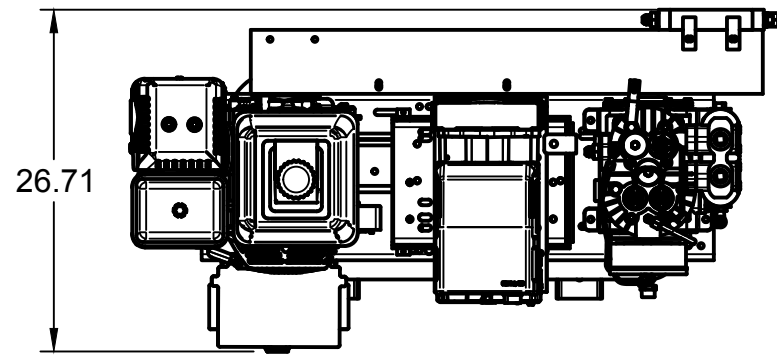

1

2

UNIT SUBASSEMBLY VIEW

(SEE FURTHER FOR SUBASSEMBLY COMPONENT BREAKDOWN)

26.71

TOP VIEW

51.15

FRONT VIEW

45.25

SIDE VIEW

TANK DISCHARGE
OUTLET SIZE: 3/4"

PARTS LIST

ITEM	QTY	PART NUMBER	DESCRIPTION
1	1	IAT-C134-GWE	13HP HONDA E GENWELD SKID
2	1	IAT-T30HGWE	30 GAL HORIZ GAS ELITE GENWELD

SCALE 1:15

PARTS LIST

ITEM	QTY	PART NUMBER	DESCRIPTION
1	1	IAT-TP40BKWR	40IN TOP PLATE
2	1	IAT-GX390K1QAE2	13HP ELE. START HONDA
3	1	IAT-EW240MDC	240 AMP WELDER GENERATOR
4	1	IAT-CA1-B-U	5 HP W/CENT/UL H/U
5	1	IAT-OIL-DRAIN	ENGINE OIL DRAIN ASSY
6	1	IAT-BG40X21X5-V1	BELT GUARDGEN/WELD
7	1	IAT-GEN/WELDBRACKET1	NEWER GEN WELD BRACKET
8	1	IAT-184-215TMP	184-215T MOTOR PLATE
9	1	IAT-M-12-AL	BELT GUARD COOLER 48 CFM
10	1	IAT-MOTOR ADJST BRKT	MOTOR ADJUSTMENT BRACKET
11	1	IAT-BGST-CA-V3	BELT GUARD STRAP FOR CA1
12	1	IAT-B84	BELTS
13	1	IAT-BX39	COGGED B BELT 43
14	1	IAT-LPH1HUB	1"H HUB
15	1	IAT-LX24MM	H24MM HUB
16	1	IAT-LP2B445	PULLEY
17	1	IAT-MBL44	PULLEY
18	2	IAT-2404-08-12-O	3/4MP X 1/2 M JIC STRAIGHT OR
19	1	IAT-2501-08-12-O	3/4 MP X 1/2 M JIC 90 DEG R IN
20	2	IAT-PF3/4PLUG	3/4"PLUG
21	1	IAT-BATTERY BOX SM	BATTERY BOX SMALL
22	1	IAT-BATTERY PLATE	BATTERY PLATE

PARTS LIST			
ITEM	QTY	PART NUMBER	DESCRIPTION
1	1	IAT-30HNTP-BKWR-R4	30 GALLON TANK
2	1	IAT-PF1/4" STR 90 B	1/4" STREET 90 GALV
3	2	IAT-PF1/4"CL	1/4" CLOSE NIPPLE GALV
4	2	IAT-BPC-2501-04-02	1/8 P X 1/4 COMP PUSH LOK 90
5	1	IAT-716116	BALLVALVE3/4
6	1	IAT-PF3/4"CL	3/4" CLOSE NIPPLE BL
7	2	IAT-PF1/4" T BLACK	1/4" T GALV
8	1	IAT-109-2	1/8 BRASS PLUG
9	1	IAT-ST25-200	SAFETY VALVE 200 PSI
10	1	IAT-PSB20	AIR GAUGE BACK MT 1/4
11	4	IAT-3X1.8X.7D	RUBBER PAD FOR TOP PLATES
12	1	IAT-PF3/4PLUG	3/4" PLUG
13	1	IAT-RCB-MHU160/175	PILOT VALVE160/175
14	1	IAT-BDC604-04	1/4 PIPE DRAIN COCK
15	1	IAT-WV-1	AIR OPERATED AUTO TANK DRAIN
16	1	IAT-CTJ1234	JIC CHECK VALVE