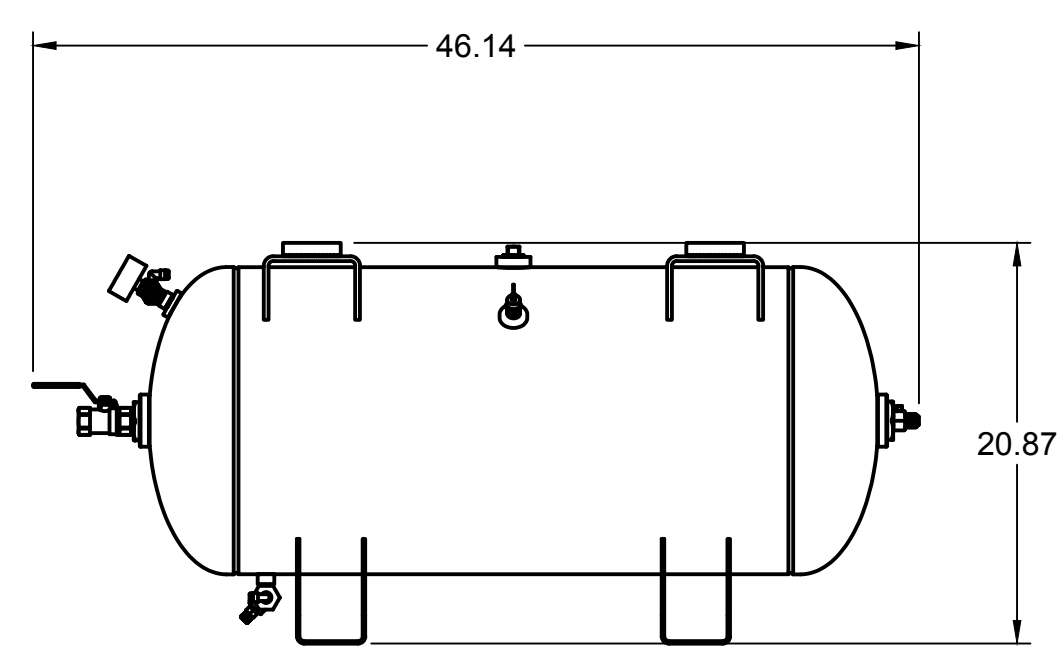

1

2

UNIT SUBASSEMBLY VIEW

(SEE FURTHER FOR SUBASSEMBLY COMPONENT BREAKDOWN)

26.71

TOP VIEW

51.15

FRONT VIEW

45.25

SIDE VIEW

TANK DISCHARGE
OUTLET SIZE: 3/4"

PARTS LIST

ITEM	QTY	PART NUMBER	DESCRIPTION
1	1	IAT-C134-GWE	13HP HONDA E GENWELD SKID
2	1	IAT-T30HGWE	30 GAL HORIZ GAS ELITE GENWELD

SCALE 1:15

PARTS LIST

ITEM	QTY	PART NUMBER	DESCRIPTION
1	1	IAT-TP40BKWR	40IN TOP PLATE
2	1	IAT-GX390K1QAE2	13HP ELE. START HONDA
3	1	IAT-EW240MDC	240 AMP WELDER GENERATOR
4	1	IAT-CA1-B-U	5 HP W/CENT/UL H/U
5	1	IAT-OIL-DRAIN	ENGINE OIL DRAIN ASSY
6	1	IAT-BG40X21X5-V1	BELT GUARDGEN/WELD
7	1	IAT-GEN/WELDBRACKET1	NEWER GEN WELD BRACKET
8	1	IAT-184-215TMP	184-215T MOTOR PLATE
9	1	IAT-M-12-AL	BELT GUARD COOLER 48 CFM
10	1	IAT-MOTOR ADJST BRKT	MOTOR ADJUSTMENT BRACKET
11	1	IAT-BGST-CA-V3	BELT GUARD STRAP FOR CA1
12	1	IAT-B84	BELTS
13	1	IAT-BX39	COGGED B BELT 43
14	1	IAT-LPH1HUB	1"H HUB
15	1	IAT-LX24MM	H24MM HUB
16	1	IAT-LP2B445	PULLEY
17	1	IAT-MBL44	PULLEY
18	2	IAT-2404-08-12-O	3/4MP X 1/2 M JIC STRAIGHT OR
19	1	IAT-2501-08-12-O	3/4 MP X 1/2 M JIC 90 DEG R IN
20	2	IAT-PF3/4PLUG	3/4"PLUG
21	1	IAT-BATTERY BOX SM	BATTERY BOX SMALL
22	1	IAT-BATTERY PLATE	BATTERY PLATE

PARTS LIST			
ITEM	QTY	PART NUMBER	DESCRIPTION
1	1	IAT-30HNTP-BKWR-R4	30 GALLON TANK
2	1	IAT-PF1/4" STR 90 B	1/4" STREET 90 GALV
3	2	IAT-PF1/4"CL	1/4" CLOSE NIPPLE GALV
4	2	IAT-BPC-2501-04-02	1/8 P X 1/4 COMP PUSH LOK 90
5	1	IAT-716116	BALLVALVE3/4
6	1	IAT-PF3/4"CL	3/4" CLOSE NIPPLE BL
7	2	IAT-PF1/4" T BLACK	1/4" T GALV
8	1	IAT-109-2	1/8 BRASS PLUG
9	1	IAT-ST25-200	SAFETY VALVE 200 PSI
10	1	IAT-PSB20	AIR GAUGE BACK MT 1/4
11	4	IAT-3X1.8X.7D	RUBBER PAD FOR TOP PLATES
12	1	IAT-PF3/4PLUG	3/4" PLUG
13	1	IAT-RCB-MHU160/175	PILOT VALVE160/175
14	1	IAT-BDC604-04	1/4 PIPE DRAIN COCK
15	1	IAT-WV-1	AIR OPERATED AUTO TANK DRAIN
16	1	IAT-CTJ1234	JIC CHECK VALVE