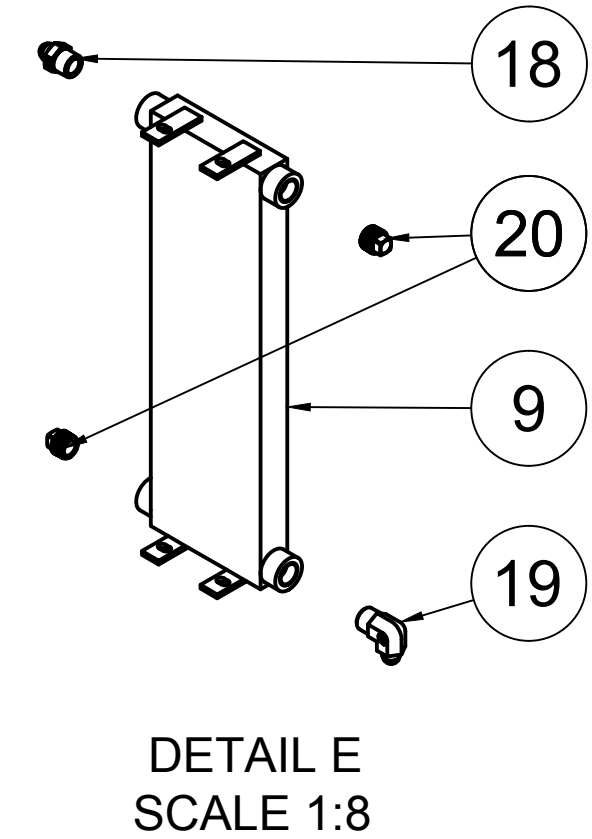

1

2

UNIT SUBASSEMBLY VIEW

(SEE FURTHER FOR SUBASSEMBLY COMPONENT BREAKDOWN)

26.71

TOP VIEW

51.15

FRONT VIEW

45.25

SIDE VIEW

TANK DISCHARGE
OUTLET SIZE: 3/4"

PARTS LIST

ITEM	QTY	PART NUMBER	DESCRIPTION
1	1	IAT-C134-GWE	13HP HONDA E GENWELD SKID
2	1	IAT-T30HGWE	30 GAL HORIZ GAS ELITE GENWELD

SCALE 1:15

PARTS LIST

ITEM	QTY	PART NUMBER	DESCRIPTION
1	1	IAT-TP40BKWR	40IN TOP PLATE
2	1	IAT-GX390K1QAE2	13HP ELE. START HONDA
3	1	IAT-EW240MDC	240 AMP WELDER GENERATOR
4	1	IAT-CA1-B-U	5 HP W/CENT/UL H/U
5	1	IAT-OIL-DRAIN	ENGINE OIL DRAIN ASSY
6	1	IAT-BG40X21X5-V1	BELT GUARDGEN/WELD
7	1	IAT-GEN/WELDBRACKET1	NEWER GEN WELD BRACKET
8	1	IAT-184-215TMP	184-215T MOTOR PLATE
9	1	IAT-M-12-AL	BELT GUARD COOLER 48 CFM
10	1	IAT-MOTOR ADJST BRKT	MOTOR ADJUSTMENT BRACKET
11	1	IAT-BGST-CA-V3	BELT GUARD STRAP FOR CA1
12	1	IAT-B84	BELTS
13	1	IAT-BX39	COGGED B BELT 43
14	1	IAT-LPH1HUB	1"H HUB
15	1	IAT-LX24MM	H24MM HUB
16	1	IAT-LP2B445	PULLEY
17	1	IAT-MBL44	PULLEY
18	2	IAT-2404-08-12-O	3/4MP X 1/2 M JIC STRAIGHT OR
19	1	IAT-2501-08-12-O	3/4 MP X 1/2 M JIC 90 DEG R IN
20	2	IAT-PF3/4PLUG	3/4"PLUG
21	1	IAT-BATTERY BOX SM	BATTERY BOX SMALL
22	1	IAT-BATTERY PLATE	BATTERY PLATE

PARTS LIST			
ITEM	QTY	PART NUMBER	DESCRIPTION
1	1	IAT-30HNTP-BKWR-R4	30 GALLON TANK
2	1	IAT-PF1/4" STR 90 B	1/4" STREET 90 GALV
3	2	IAT-PF1/4"CL	1/4" CLOSE NIPPLE GALV
4	2	IAT-BPC-2501-04-02	1/8 P X 1/4 COMP PUSH LOK 90
5	1	IAT-716116	BALLVALVE3/4
6	1	IAT-PF3/4"CL	3/4" CLOSE NIPPLE BL
7	2	IAT-PF1/4" T BLACK	1/4" T GALV
8	1	IAT-109-2	1/8 BRASS PLUG
9	1	IAT-ST25-200	SAFETY VALVE 200 PSI
10	1	IAT-PSB20	AIR GAUGE BACK MT 1/4
11	4	IAT-3X1.8X.7D	RUBBER PAD FOR TOP PLATES
12	1	IAT-PF3/4PLUG	3/4" PLUG
13	1	IAT-RCB-MHU160/175	PILOT VALVE160/175
14	1	IAT-BDC604-04	1/4 PIPE DRAIN COCK
15	1	IAT-WV-1	AIR OPERATED AUTO TANK DRAIN
16	1	IAT-CTJ1234	JIC CHECK VALVE