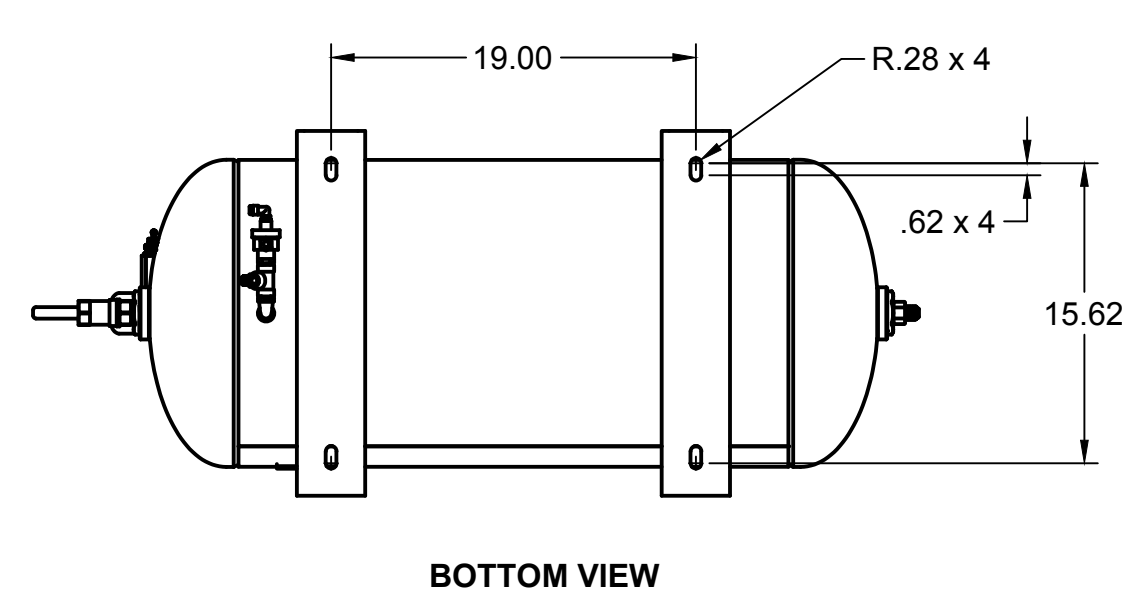

1

2

UNIT SUBASSEMBLY VIEW

(SEE FURTHER FOR SUBASSEMBLY COMPONENT BREAKDOWN)

26.71

TOP VIEW

51.15

FRONT VIEW

45.25

SIDE VIEW

TANK DISCHARGE
OUTLET SIZE: 3/4"

PARTS LIST

ITEM	QTY	PART NUMBER	DESCRIPTION
1	1	IAT-C134-GWE	13HP HONDA E GENWELD SKID
2	1	IAT-T30HGWE	30 GAL HORIZ GAS ELITE GENWELD

SCALE 1:15

PARTS LIST

ITEM	QTY	PART NUMBER	DESCRIPTION
1	1	IAT-TP40BKWR	40IN TOP PLATE
2	1	IAT-GX390K1QAE2	13HP ELE. START HONDA
3	1	IAT-EW240MDC	240 AMP WELDER GENERATOR
4	1	IAT-CA1-B-U	5 HP W/CENT/UL H/U
5	1	IAT-OIL-DRAIN	ENGINE OIL DRAIN ASSY
6	1	IAT-BG40X21X5-V1	BELT GUARDGEN/WELD
7	1	IAT-GEN/WELDBRACKET1	NEWER GEN WELD BRACKET
8	1	IAT-184-215TMP	184-215T MOTOR PLATE
9	1	IAT-M-12-AL	BELT GUARD COOLER 48 CFM
10	1	IAT-MOTOR ADJST BRKT	MOTOR ADJUSTMENT BRACKET
11	1	IAT-BGST-CA-V3	BELT GUARD STRAP FOR CA1
12	1	IAT-B84	BELTS
13	1	IAT-BX39	COGGED B BELT 43
14	1	IAT-LPH1HUB	1"H HUB
15	1	IAT-LX24MM	H24MM HUB
16	1	IAT-LP2B445	PULLEY
17	1	IAT-MBL44	PULLEY
18	2	IAT-2404-08-12-O	3/4MP X 1/2 M JIC STRAIGHT OR
19	1	IAT-2501-08-12-O	3/4 MP X 1/2 M JIC 90 DEG R IN
20	2	IAT-PF3/4PLUG	3/4"PLUG
21	1	IAT-BATTERY BOX SM	BATTERY BOX SMALL
22	1	IAT-BATTERY PLATE	BATTERY PLATE

PARTS LIST			
ITEM	QTY	PART NUMBER	DESCRIPTION
1	1	IAT-30HNTP-BKWR-R4	30 GALLON TANK
2	1	IAT-PF1/4" STR 90 B	1/4" STREET 90 GALV
3	2	IAT-PF1/4"CL	1/4" CLOSE NIPPLE GALV
4	2	IAT-BPC-2501-04-02	1/8 P X 1/4 COMP PUSH LOK 90
5	1	IAT-716116	BALLVALVE3/4
6	1	IAT-PF3/4"CL	3/4" CLOSE NIPPLE BL
7	2	IAT-PF1/4" T BLACK	1/4" T GALV
8	1	IAT-109-2	1/8 BRASS PLUG
9	1	IAT-ST25-200	SAFETY VALVE 200 PSI
10	1	IAT-PSB20	AIR GAUGE BACK MT 1/4
11	4	IAT-3X1.8X.7D	RUBBER PAD FOR TOP PLATES
12	1	IAT-PF3/4PLUG	3/4" PLUG
13	1	IAT-RCB-MHU160/175	PILOT VALVE160/175
14	1	IAT-BDC604-04	1/4 PIPE DRAIN COCK
15	1	IAT-WV-1	AIR OPERATED AUTO TANK DRAIN
16	1	IAT-CTJ1234	JIC CHECK VALVE