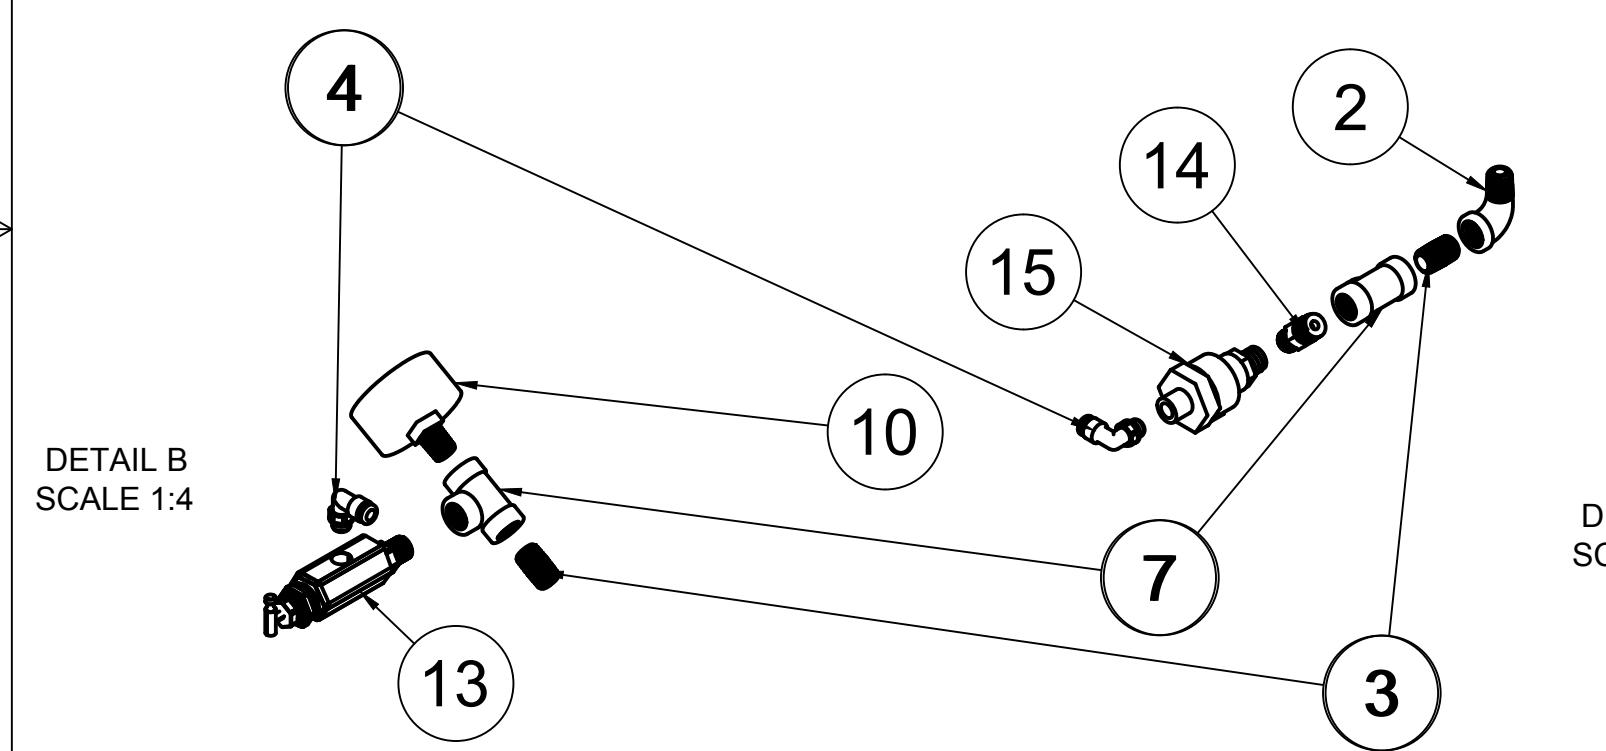

1

2

UNIT SUBASSEMBLY VIEW

(SEE FURTHER FOR SUBASSEMBLY COMPONENT BREAKDOWN)

26.71

TOP VIEW

51.15

FRONT VIEW

45.25

SIDE VIEW

TANK DISCHARGE
OUTLET SIZE: 3/4"

PARTS LIST

ITEM	QTY	PART NUMBER	DESCRIPTION
1	1	IAT-C134-GWE	13HP HONDA E GENWELD SKID
2	1	IAT-T30HGWE	30 GAL HORIZ GAS ELITE GENWELD

SCALE 1:15

PARTS LIST

ITEM	QTY	PART NUMBER	DESCRIPTION
1	1	IAT-TP40BKWR	40IN TOP PLATE
2	1	IAT-GX390K1QAE2	13HP ELE. START HONDA
3	1	IAT-EW240MDC	240 AMP WELDER GENERATOR
4	1	IAT-CA1-B-U	5 HP W/CENT/UL H/U
5	1	IAT-OIL-DRAIN	ENGINE OIL DRAIN ASSY
6	1	IAT-BG40X21X5-V1	BELT GUARDGEN/WELD
7	1	IAT-GEN/WELDBRACKET1	NEWER GEN WELD BRACKET
8	1	IAT-184-215TMP	184-215T MOTOR PLATE
9	1	IAT-M-12-AL	BELT GUARD COOLER 48 CFM
10	1	IAT-MOTOR ADJST BRKT	MOTOR ADJUSTMENT BRACKET
11	1	IAT-BGST-CA-V3	BELT GUARD STRAP FOR CA1
12	1	IAT-B84	BELTS
13	1	IAT-BX39	COGGED B BELT 43
14	1	IAT-LPH1HUB	1"H HUB
15	1	IAT-LX24MM	H24MM HUB
16	1	IAT-LP2B445	PULLEY
17	1	IAT-MBL44	PULLEY
18	2	IAT-2404-08-12-O	3/4MP X 1/2 M JIC STRAIGHT OR
19	1	IAT-2501-08-12-O	3/4 MP X 1/2 M JIC 90 DEG R IN
20	2	IAT-PF3/4PLUG	3/4"PLUG
21	1	IAT-BATTERY BOX SM	BATTERY BOX SMALL
22	1	IAT-BATTERY PLATE	BATTERY PLATE

PARTS LIST			
ITEM	QTY	PART NUMBER	DESCRIPTION
1	1	IAT-30HNTP-BKWR-R4	30 GALLON TANK
2	1	IAT-PF1/4" STR 90 B	1/4" STREET 90 GALV
3	2	IAT-PF1/4"CL	1/4" CLOSE NIPPLE GALV
4	2	IAT-BPC-2501-04-02	1/8 P X 1/4 COMP PUSH LOK 90
5	1	IAT-716116	BALLVALVE3/4
6	1	IAT-PF3/4"CL	3/4" CLOSE NIPPLE BL
7	2	IAT-PF1/4" T BLACK	1/4" T GALV
8	1	IAT-109-2	1/8 BRASS PLUG
9	1	IAT-ST25-200	SAFETY VALVE 200 PSI
10	1	IAT-PSB20	AIR GAUGE BACK MT 1/4
11	4	IAT-3X1.8X.7D	RUBBER PAD FOR TOP PLATES
12	1	IAT-PF3/4PLUG	3/4" PLUG
13	1	IAT-RCB-MHU160/175	PILOT VALVE160/175
14	1	IAT-BDC604-04	1/4 PIPE DRAIN COCK
15	1	IAT-WV-1	AIR OPERATED AUTO TANK DRAIN
16	1	IAT-CTJ1234	JIC CHECK VALVE