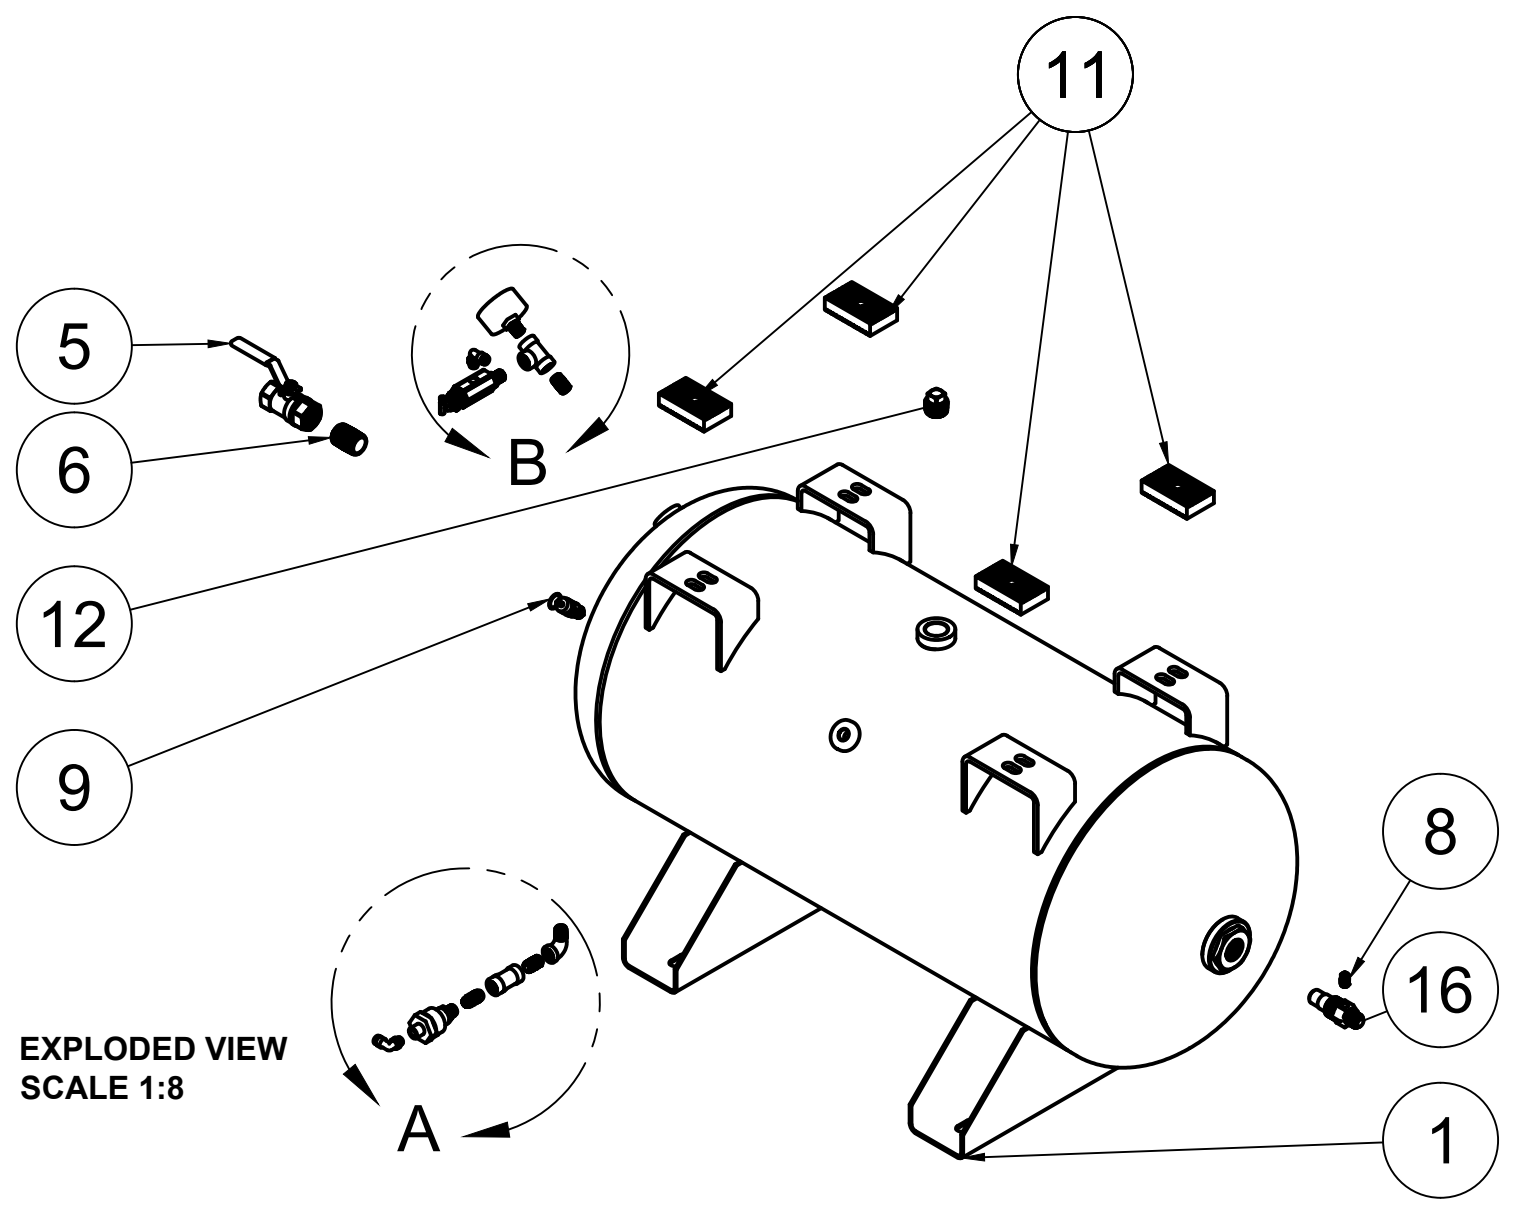

1

2

UNIT SUBASSEMBLY VIEW

(SEE FURTHER FOR SUBASSEMBLY COMPONENT BREAKDOWN)

26.71

TOP VIEW

51.15

FRONT VIEW

45.25

SIDE VIEW

TANK DISCHARGE
OUTLET SIZE: 3/4"

PARTS LIST

ITEM	QTY	PART NUMBER	DESCRIPTION
1	1	IAT-C134-GWE	13HP HONDA E GENWELD SKID
2	1	IAT-T30HGWE	30 GAL HORIZ GAS ELITE GENWELD

SCALE 1:15

PARTS LIST

ITEM	QTY	PART NUMBER	DESCRIPTION
1	1	IAT-TP40BKWR	40IN TOP PLATE
2	1	IAT-GX390K1QAE2	13HP ELE. START HONDA
3	1	IAT-EW240MDC	240 AMP WELDER GENERATOR
4	1	IAT-CA1-B-U	5 HP W/CENT/UL H/U
5	1	IAT-OIL-DRAIN	ENGINE OIL DRAIN ASSY
6	1	IAT-BG40X21X5-V1	BELT GUARDGEN/WELD
7	1	IAT-GEN/WELDBRACKET1	NEWER GEN WELD BRACKET
8	1	IAT-184-215TMP	184-215T MOTOR PLATE
9	1	IAT-M-12-AL	BELT GUARD COOLER 48 CFM
10	1	IAT-MOTOR ADJST BRKT	MOTOR ADJUSTMENT BRACKET
11	1	IAT-BGST-CA-V3	BELT GUARD STRAP FOR CA1
12	1	IAT-B84	BELTS
13	1	IAT-BX39	COGGED B BELT 43
14	1	IAT-LPH1HUB	1"H HUB
15	1	IAT-LX24MM	H24MM HUB
16	1	IAT-LP2B445	PULLEY
17	1	IAT-MBL44	PULLEY
18	2	IAT-2404-08-12-O	3/4MP X 1/2 M JIC STRAIGHT OR
19	1	IAT-2501-08-12-O	3/4 MP X 1/2 M JIC 90 DEG R IN
20	2	IAT-PF3/4PLUG	3/4"PLUG
21	1	IAT-BATTERY BOX SM	BATTERY BOX SMALL
22	1	IAT-BATTERY PLATE	BATTERY PLATE

PARTS LIST			
ITEM	QTY	PART NUMBER	DESCRIPTION
1	1	IAT-30HNTP-BKWR-R4	30 GALLON TANK
2	1	IAT-PF1/4" STR 90 B	1/4" STREET 90 GALV
3	2	IAT-PF1/4"CL	1/4" CLOSE NIPPLE GALV
4	2	IAT-BPC-2501-04-02	1/8 P X 1/4 COMP PUSH LOK 90
5	1	IAT-716116	BALLVALVE3/4
6	1	IAT-PF3/4"CL	3/4" CLOSE NIPPLE BL
7	2	IAT-PF1/4" T BLACK	1/4" T GALV
8	1	IAT-109-2	1/8 BRASS PLUG
9	1	IAT-ST25-200	SAFETY VALVE 200 PSI
10	1	IAT-PSB20	AIR GAUGE BACK MT 1/4
11	4	IAT-3X1.8X.7D	RUBBER PAD FOR TOP PLATES
12	1	IAT-PF3/4PLUG	3/4" PLUG
13	1	IAT-RCB-MHU160/175	PILOT VALVE160/175
14	1	IAT-BDC604-04	1/4 PIPE DRAIN COCK
15	1	IAT-WV-1	AIR OPERATED AUTO TANK DRAIN
16	1	IAT-CTJ1234	JIC CHECK VALVE