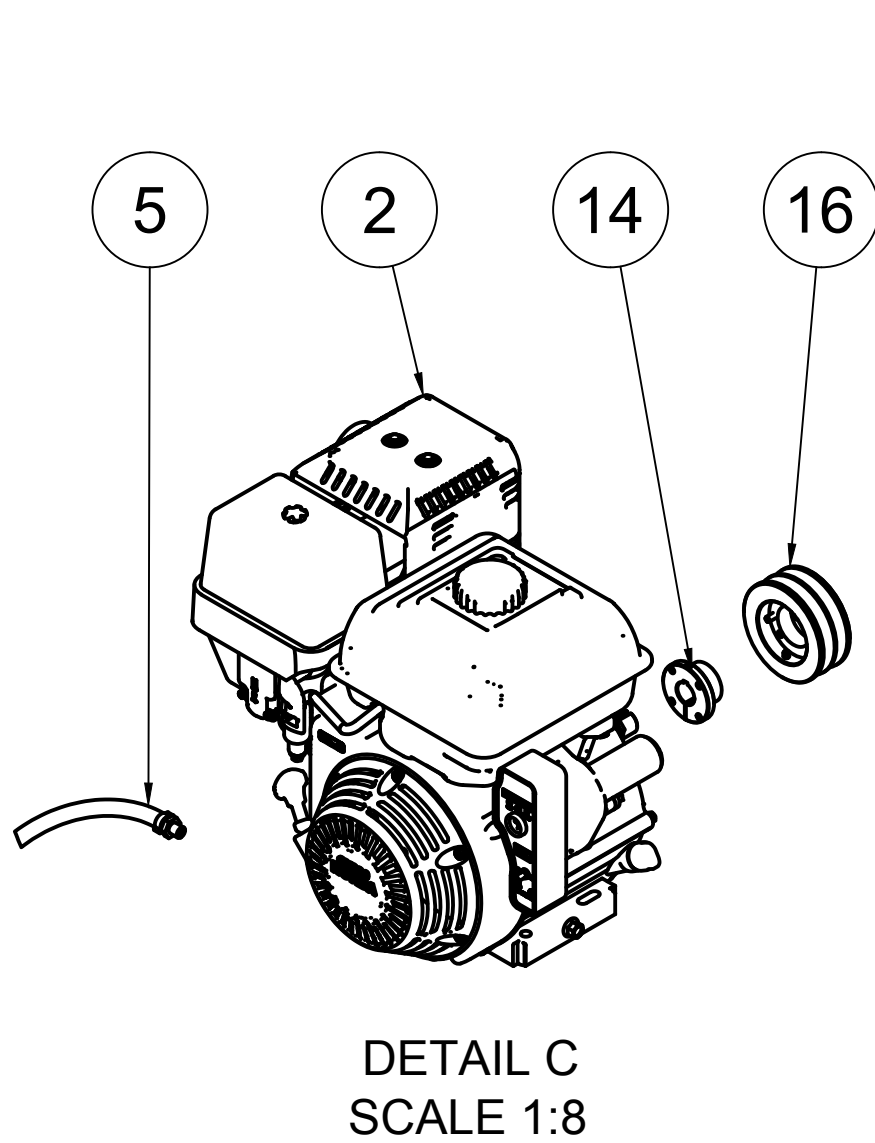

1

2

UNIT SUBASSEMBLY VIEW

(SEE FURTHER FOR SUBASSEMBLY COMPONENT BREAKDOWN)

26.71

TOP VIEW

51.15

FRONT VIEW

45.25

SIDE VIEW

TANK DISCHARGE
OUTLET SIZE: 3/4"

PARTS LIST

ITEM	QTY	PART NUMBER	DESCRIPTION
1	1	IAT-C134-GWE	13HP HONDA E GENWELD SKID
2	1	IAT-T30HGWE	30 GAL HORIZ GAS ELITE GENWELD

SCALE 1:15

PARTS LIST

ITEM	QTY	PART NUMBER	DESCRIPTION
1	1	IAT-TP40BKWR	40IN TOP PLATE
2	1	IAT-GX390K1QAE2	13HP ELE. START HONDA
3	1	IAT-EW240MDC	240 AMP WELDER GENERATOR
4	1	IAT-CA1-B-U	5 HP W/CENT/UL H/U
5	1	IAT-OIL-DRAIN	ENGINE OIL DRAIN ASSY
6	1	IAT-BG40X21X5-V1	BELT GUARDGEN/WELD
7	1	IAT-GEN/WELDBRACKET1	NEWER GEN WELD BRACKET
8	1	IAT-184-215TMP	184-215T MOTOR PLATE
9	1	IAT-M-12-AL	BELT GUARD COOLER 48 CFM
10	1	IAT-MOTOR ADJST BRKT	MOTOR ADJUSTMENT BRACKET
11	1	IAT-BGST-CA-V3	BELT GUARD STRAP FOR CA1
12	1	IAT-B84	BELTS
13	1	IAT-BX39	COGGED B BELT 43
14	1	IAT-LPH1HUB	1"H HUB
15	1	IAT-LX24MM	H24MM HUB
16	1	IAT-LP2B445	PULLEY
17	1	IAT-MBL44	PULLEY
18	2	IAT-2404-08-12-O	3/4MP X 1/2 M JIC STRAIGHT OR
19	1	IAT-2501-08-12-O	3/4 MP X 1/2 M JIC 90 DEG R IN
20	2	IAT-PF3/4PLUG	3/4"PLUG
21	1	IAT-BATTERY BOX SM	BATTERY BOX SMALL
22	1	IAT-BATTERY PLATE	BATTERY PLATE

PARTS LIST			
ITEM	QTY	PART NUMBER	DESCRIPTION
1	1	IAT-30HNTP-BKWR-R4	30 GALLON TANK
2	1	IAT-PF1/4" STR 90 B	1/4" STREET 90 GALV
3	2	IAT-PF1/4"CL	1/4" CLOSE NIPPLE GALV
4	2	IAT-BPC-2501-04-02	1/8 P X 1/4 COMP PUSH LOK 90
5	1	IAT-716116	BALLVALVE3/4
6	1	IAT-PF3/4"CL	3/4" CLOSE NIPPLE BL
7	2	IAT-PF1/4" T BLACK	1/4" T GALV
8	1	IAT-109-2	1/8 BRASS PLUG
9	1	IAT-ST25-200	SAFETY VALVE 200 PSI
10	1	IAT-PSB20	AIR GAUGE BACK MT 1/4
11	4	IAT-3X1.8X.7D	RUBBER PAD FOR TOP PLATES
12	1	IAT-PF3/4PLUG	3/4" PLUG
13	1	IAT-RCB-MHU160/175	PILOT VALVE160/175
14	1	IAT-BDC604-04	1/4 PIPE DRAIN COCK
15	1	IAT-WV-1	AIR OPERATED AUTO TANK DRAIN
16	1	IAT-CTJ1234	JIC CHECK VALVE