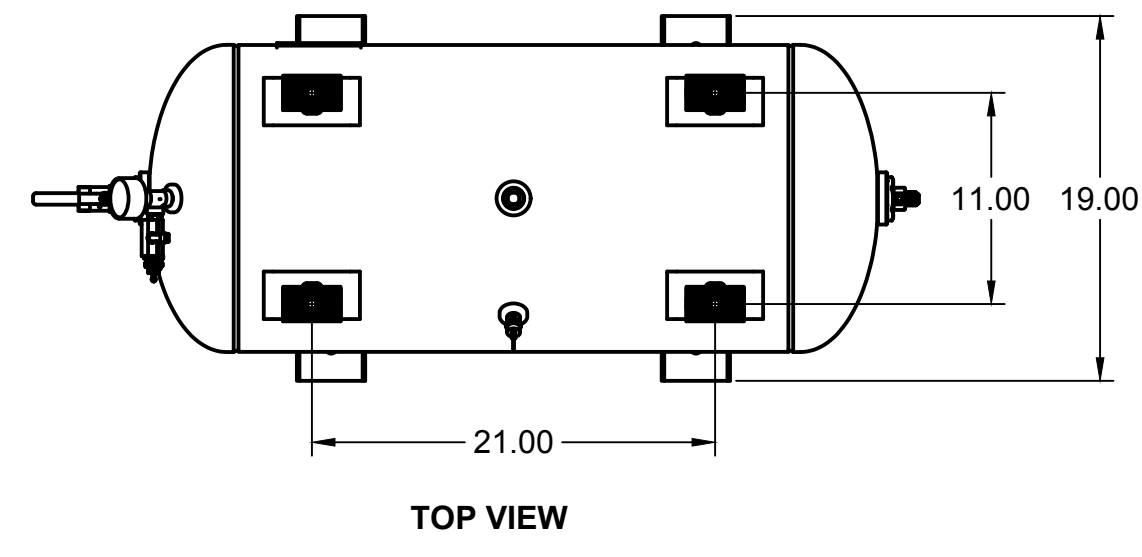

1

2

UNIT SUBASSEMBLY VIEW

(SEE FURTHER FOR SUBASSEMBLY COMPONENT BREAKDOWN)

26.71

TOP VIEW

51.15

FRONT VIEW

45.25

SIDE VIEW

TANK DISCHARGE
OUTLET SIZE: 3/4"

PARTS LIST

ITEM	QTY	PART NUMBER	DESCRIPTION
1	1	IAT-C134-GWE	13HP HONDA E GENWELD SKID
2	1	IAT-T30HGWE	30 GAL HORIZ GAS ELITE GENWELD

SCALE 1:15

PARTS LIST

ITEM	QTY	PART NUMBER	DESCRIPTION
1	1	IAT-TP40BKWR	40IN TOP PLATE
2	1	IAT-GX390K1QAE2	13HP ELE. START HONDA
3	1	IAT-EW240MDC	240 AMP WELDER GENERATOR
4	1	IAT-CA1-B-U	5 HP W/CENT/UL H/U
5	1	IAT-OIL-DRAIN	ENGINE OIL DRAIN ASSY
6	1	IAT-BG40X21X5-V1	BELT GUARDGEN/WELD
7	1	IAT-GEN/WELDBRACKET1	NEWER GEN WELD BRACKET
8	1	IAT-184-215TMP	184-215T MOTOR PLATE
9	1	IAT-M-12-AL	BELT GUARD COOLER 48 CFM
10	1	IAT-MOTOR ADJST BRKT	MOTOR ADJUSTMENT BRACKET
11	1	IAT-BGST-CA-V3	BELT GUARD STRAP FOR CA1
12	1	IAT-B84	BELTS
13	1	IAT-BX39	COGGED B BELT 43
14	1	IAT-LPH1HUB	1"H HUB
15	1	IAT-LX24MM	H24MM HUB
16	1	IAT-LP2B445	PULLEY
17	1	IAT-MBL44	PULLEY
18	2	IAT-2404-08-12-O	3/4MP X 1/2 M JIC STRAIGHT OR
19	1	IAT-2501-08-12-O	3/4 MP X 1/2 M JIC 90 DEG R IN
20	2	IAT-PF3/4PLUG	3/4"PLUG
21	1	IAT-BATTERY BOX SM	BATTERY BOX SMALL
22	1	IAT-BATTERY PLATE	BATTERY PLATE

PARTS LIST			
ITEM	QTY	PART NUMBER	DESCRIPTION
1	1	IAT-30HNTP-BKWR-R4	30 GALLON TANK
2	1	IAT-PF1/4" STR 90 B	1/4" STREET 90 GALV
3	2	IAT-PF1/4"CL	1/4" CLOSE NIPPLE GALV
4	2	IAT-BPC-2501-04-02	1/8 P X 1/4 COMP PUSH LOK 90
5	1	IAT-716116	BALLVALVE3/4
6	1	IAT-PF3/4"CL	3/4" CLOSE NIPPLE BL
7	2	IAT-PF1/4" T BLACK	1/4" T GALV
8	1	IAT-109-2	1/8 BRASS PLUG
9	1	IAT-ST25-200	SAFETY VALVE 200 PSI
10	1	IAT-PSB20	AIR GAUGE BACK MT 1/4
11	4	IAT-3X1.8X.7D	RUBBER PAD FOR TOP PLATES
12	1	IAT-PF3/4PLUG	3/4" PLUG
13	1	IAT-RCB-MHU160/175	PILOT VALVE160/175
14	1	IAT-BDC604-04	1/4 PIPE DRAIN COCK
15	1	IAT-WV-1	AIR OPERATED AUTO TANK DRAIN
16	1	IAT-CTJ1234	JIC CHECK VALVE