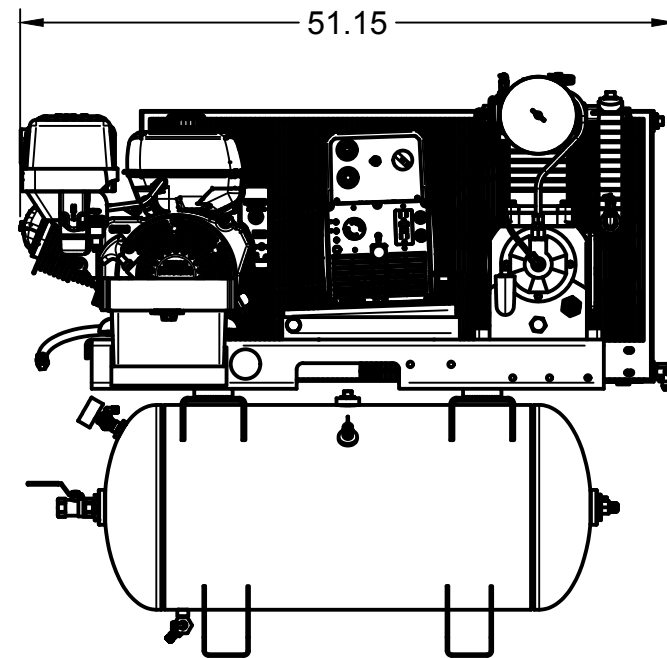

1

2

UNIT SUBASSEMBLY VIEW

(SEE FURTHER FOR SUBASSEMBLY COMPONENT BREAKDOWN)

26.71

TOP VIEW

51.15

FRONT VIEW

45.25

SIDE VIEW

TANK DISCHARGE
OUTLET SIZE: 3/4"

PARTS LIST

ITEM	QTY	PART NUMBER	DESCRIPTION
1	1	IAT-C134-GWE	13HP HONDA E GENWELD SKID
2	1	IAT-T30HGWE	30 GAL HORIZ GAS ELITE GENWELD

SCALE 1:15

PARTS LIST

ITEM	QTY	PART NUMBER	DESCRIPTION
1	1	IAT-TP40BKWR	40IN TOP PLATE
2	1	IAT-GX390K1QAE2	13HP ELE. START HONDA
3	1	IAT-EW240MDC	240 AMP WELDER GENERATOR
4	1	IAT-CA1-B-U	5 HP W/CENT/UL H/U
5	1	IAT-OIL-DRAIN	ENGINE OIL DRAIN ASSY
6	1	IAT-BG40X21X5-V1	BELT GUARDGEN/WELD
7	1	IAT-GEN/WELDBRACKET1	NEWER GEN WELD BRACKET
8	1	IAT-184-215TMP	184-215T MOTOR PLATE
9	1	IAT-M-12-AL	BELT GUARD COOLER 48 CFM
10	1	IAT-MOTOR ADJST BRKT	MOTOR ADJUSTMENT BRACKET
11	1	IAT-BGST-CA-V3	BELT GUARD STRAP FOR CA1
12	1	IAT-B84	BELTS
13	1	IAT-BX39	COGGED B BELT 43
14	1	IAT-LPH1HUB	1"H HUB
15	1	IAT-LX24MM	H24MM HUB
16	1	IAT-LP2B445	PULLEY
17	1	IAT-MBL44	PULLEY
18	2	IAT-2404-08-12-O	3/4MP X 1/2 M JIC STRAIGHT OR
19	1	IAT-2501-08-12-O	3/4 MP X 1/2 M JIC 90 DEG R IN
20	2	IAT-PF3/4PLUG	3/4"PLUG
21	1	IAT-BATTERY BOX SM	BATTERY BOX SMALL
22	1	IAT-BATTERY PLATE	BATTERY PLATE

PARTS LIST			
ITEM	QTY	PART NUMBER	DESCRIPTION
1	1	IAT-30HNTP-BKWR-R4	30 GALLON TANK
2	1	IAT-PF1/4" STR 90 B	1/4" STREET 90 GALV
3	2	IAT-PF1/4"CL	1/4" CLOSE NIPPLE GALV
4	2	IAT-BPC-2501-04-02	1/8 P X 1/4 COMP PUSH LOK 90
5	1	IAT-716116	BALLVALVE3/4
6	1	IAT-PF3/4"CL	3/4" CLOSE NIPPLE BL
7	2	IAT-PF1/4" T BLACK	1/4" T GALV
8	1	IAT-109-2	1/8 BRASS PLUG
9	1	IAT-ST25-200	SAFETY VALVE 200 PSI
10	1	IAT-PSB20	AIR GAUGE BACK MT 1/4
11	4	IAT-3X1.8X.7D	RUBBER PAD FOR TOP PLATES
12	1	IAT-PF3/4PLUG	3/4" PLUG
13	1	IAT-RCB-MHU160/175	PILOT VALVE160/175
14	1	IAT-BDC604-04	1/4 PIPE DRAIN COCK
15	1	IAT-WV-1	AIR OPERATED AUTO TANK DRAIN
16	1	IAT-CTJ1234	JIC CHECK VALVE