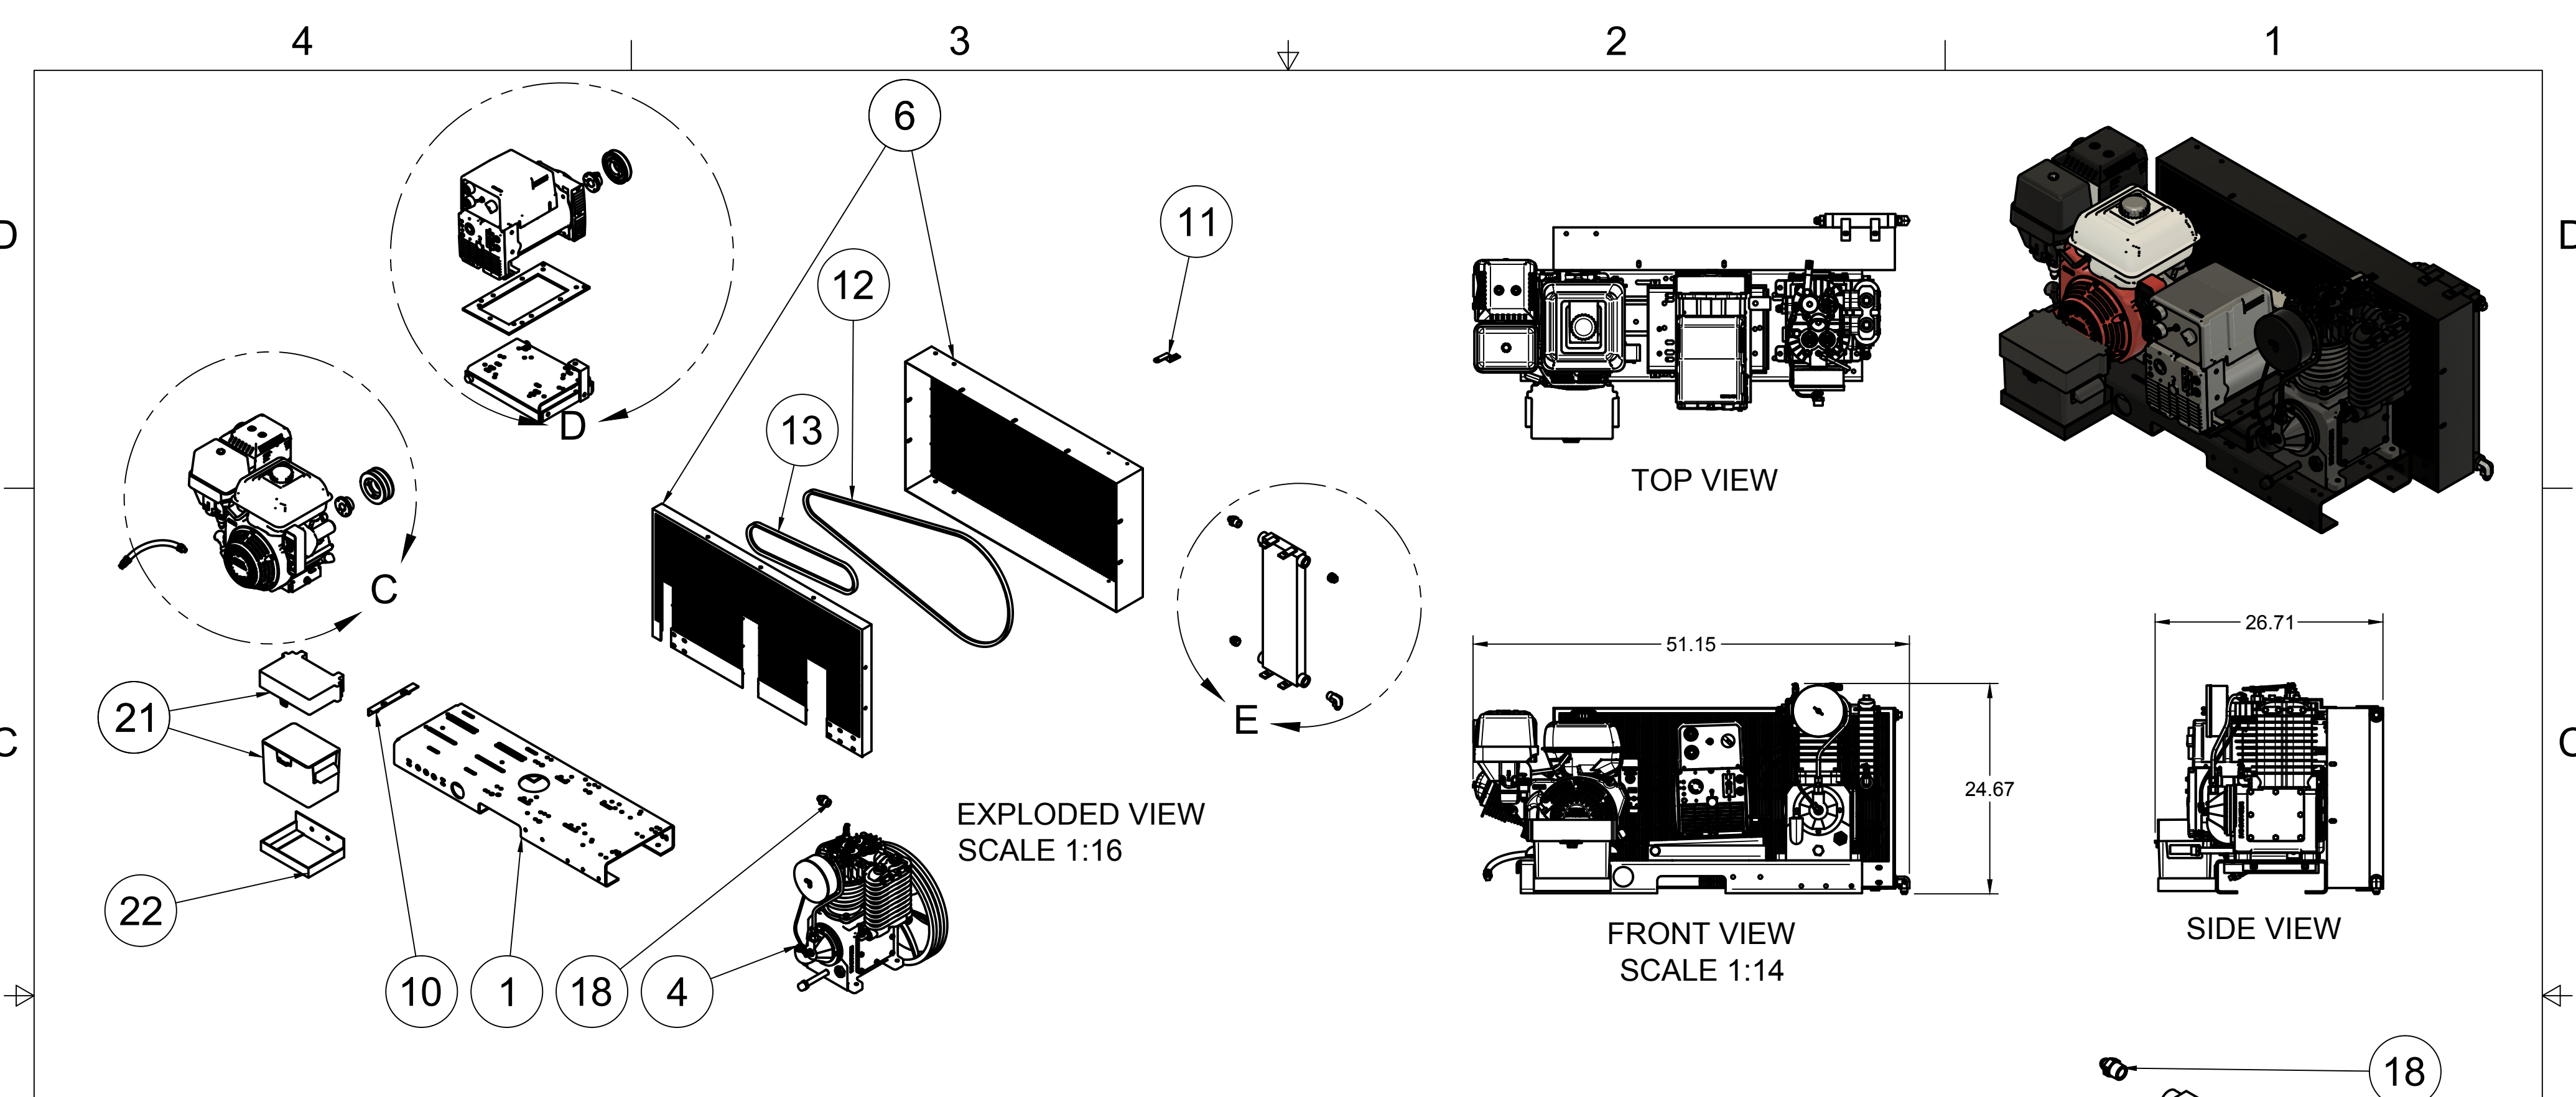

45.25

SIDE VIEW

TANK DISCHARGE
OUTLET SIZE: 3/4"

PARTS LIST

ITEM	QTY	PART NUMBER	DESCRIPTION
1	1	IAT-C134-GWE	13HP HONDA E GENWELD SKID
2	1	IAT-T30HGWE	30 GAL HORIZ GAS ELITE GENWELD

SCALE 1:15

PARTS LIST

ITEM	QTY	PART NUMBER	DESCRIPTION
1	1	IAT-TP40BKWR	40IN TOP PLATE
2	1	IAT-GX390K1QAE2	13HP ELE. START HONDA
3	1	IAT-EW240MDC	240 AMP WELDER GENERATOR
4	1	IAT-CA1-B-U	5 HP W/CENT/UL H/U
5	1	IAT-OIL-DRAIN	ENGINE OIL DRAIN ASSY
6	1	IAT-BG40X21X5-V1	BELT GUARDGEN/WELD
7	1	IAT-GEN/WELDBRACKET1	NEWER GEN WELD BRACKET
8	1	IAT-184-215TMP	184-215T MOTOR PLATE
9	1	IAT-M-12-AL	BELT GUARD COOLER 48 CFM
10	1	IAT-MOTOR ADJST BRKT	MOTOR ADJUSTMENT BRACKET
11	1	IAT-BGST-CA-V3	BELT GUARD STRAP FOR CA1
12	1	IAT-B84	BELTS
13	1	IAT-BX39	COGGED B BELT 43
14	1	IAT-LPH1HUB	1"H HUB
15	1	IAT-LX24MM	H24MM HUB
16	1	IAT-LP2B445	PULLEY
17	1	IAT-MBL44	PULLEY
18	2	IAT-2404-08-12-O	3/4MP X 1/2 M JIC STRAIGHT OR
19	1	IAT-2501-08-12-O	3/4 MP X 1/2 M JIC 90 DEG R IN
20	2	IAT-PF3/4PLUG	3/4"PLUG
21	1	IAT-BATTERY BOX SM	BATTERY BOX SMALL
22	1	IAT-BATTERY PLATE	BATTERY PLATE

PARTS LIST			
ITEM	QTY	PART NUMBER	DESCRIPTION
1	1	IAT-30HNTP-BKWR-R4	30 GALLON TANK
2	1	IAT-PF1/4" STR 90 B	1/4" STREET 90 GALV
3	2	IAT-PF1/4"CL	1/4" CLOSE NIPPLE GALV
4	2	IAT-BPC-2501-04-02	1/8 P X 1/4 COMP PUSH LOK 90
5	1	IAT-716116	BALLVALVE3/4
6	1	IAT-PF3/4"CL	3/4" CLOSE NIPPLE BL
7	2	IAT-PF1/4" T BLACK	1/4" T GALV
8	1	IAT-109-2	1/8 BRASS PLUG
9	1	IAT-ST25-200	SAFETY VALVE 200 PSI
10	1	IAT-PSB20	AIR GAUGE BACK MT 1/4
11	4	IAT-3X1.8X.7D	RUBBER PAD FOR TOP PLATES
12	1	IAT-PF3/4PLUG	3/4" PLUG
13	1	IAT-RCB-MHU160/175	PILOT VALVE160/175
14	1	IAT-BDC604-04	1/4 PIPE DRAIN COCK
15	1	IAT-WV-1	AIR OPERATED AUTO TANK DRAIN
16	1	IAT-CTJ1234	JIC CHECK VALVE