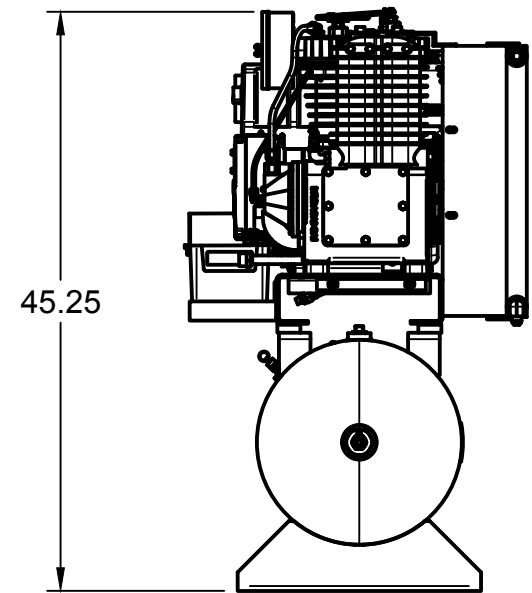

1

2

UNIT SUBASSEMBLY VIEW

(SEE FURTHER FOR SUBASSEMBLY COMPONENT BREAKDOWN)

26.71

TOP VIEW

51.15

FRONT VIEW

45.25

SIDE VIEW

TANK DISCHARGE
OUTLET SIZE: 3/4"

PARTS LIST

ITEM	QTY	PART NUMBER	DESCRIPTION
1	1	IAT-C134-GWE	13HP HONDA E GENWELD SKID
2	1	IAT-T30HGWE	30 GAL HORIZ GAS ELITE GENWELD

SCALE 1:15

PARTS LIST

ITEM	QTY	PART NUMBER	DESCRIPTION
1	1	IAT-TP40BKWR	40IN TOP PLATE
2	1	IAT-GX390K1QAE2	13HP ELE. START HONDA
3	1	IAT-EW240MDC	240 AMP WELDER GENERATOR
4	1	IAT-CA1-B-U	5 HP W/CENT/UL H/U
5	1	IAT-OIL-DRAIN	ENGINE OIL DRAIN ASSY
6	1	IAT-BG40X21X5-V1	BELT GUARDGEN/WELD
7	1	IAT-GEN/WELDBRACKET1	NEWER GEN WELD BRACKET
8	1	IAT-184-215TMP	184-215T MOTOR PLATE
9	1	IAT-M-12-AL	BELT GUARD COOLER 48 CFM
10	1	IAT-MOTOR ADJST BRKT	MOTOR ADJUSTMENT BRACKET
11	1	IAT-BGST-CA-V3	BELT GUARD STRAP FOR CA1
12	1	IAT-B84	BELTS
13	1	IAT-BX39	COGGED B BELT 43
14	1	IAT-LPH1HUB	1"H HUB
15	1	IAT-LX24MM	H24MM HUB
16	1	IAT-LP2B445	PULLEY
17	1	IAT-MBL44	PULLEY
18	2	IAT-2404-08-12-O	3/4MP X 1/2 M JIC STRAIGHT OR
19	1	IAT-2501-08-12-O	3/4 MP X 1/2 M JIC 90 DEG R IN
20	2	IAT-PF3/4PLUG	3/4"PLUG
21	1	IAT-BATTERY BOX SM	BATTERY BOX SMALL
22	1	IAT-BATTERY PLATE	BATTERY PLATE

PARTS LIST			
ITEM	QTY	PART NUMBER	DESCRIPTION
1	1	IAT-30HNTP-BKWR-R4	30 GALLON TANK
2	1	IAT-PF1/4" STR 90 B	1/4" STREET 90 GALV
3	2	IAT-PF1/4"CL	1/4" CLOSE NIPPLE GALV
4	2	IAT-BPC-2501-04-02	1/8 P X 1/4 COMP PUSH LOK 90
5	1	IAT-716116	BALLVALVE3/4
6	1	IAT-PF3/4"CL	3/4" CLOSE NIPPLE BL
7	2	IAT-PF1/4" T BLACK	1/4" T GALV
8	1	IAT-109-2	1/8 BRASS PLUG
9	1	IAT-ST25-200	SAFETY VALVE 200 PSI
10	1	IAT-PSB20	AIR GAUGE BACK MT 1/4
11	4	IAT-3X1.8X.7D	RUBBER PAD FOR TOP PLATES
12	1	IAT-PF3/4PLUG	3/4" PLUG
13	1	IAT-RCB-MHU160/175	PILOT VALVE160/175
14	1	IAT-BDC604-04	1/4 PIPE DRAIN COCK
15	1	IAT-WV-1	AIR OPERATED AUTO TANK DRAIN
16	1	IAT-CTJ1234	JIC CHECK VALVE