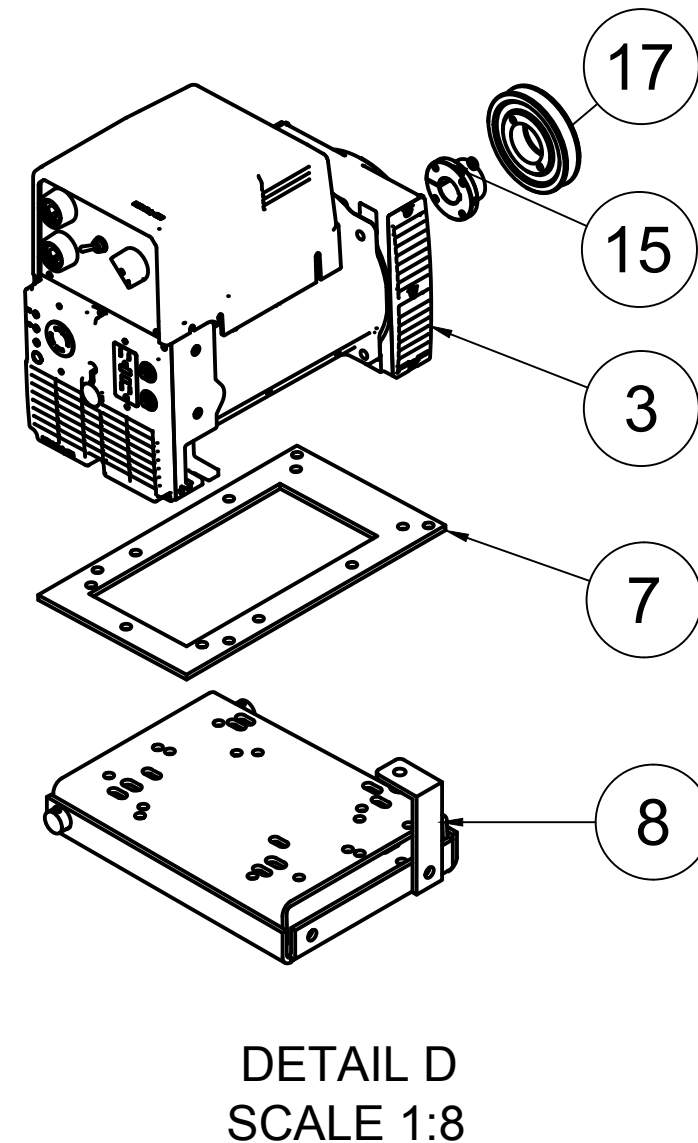

1

2

UNIT SUBASSEMBLY VIEW

(SEE FURTHER FOR SUBASSEMBLY COMPONENT BREAKDOWN)

26.71

TOP VIEW

51.15

FRONT VIEW

45.25

SIDE VIEW

TANK DISCHARGE
OUTLET SIZE: 3/4"

PARTS LIST

ITEM	QTY	PART NUMBER	DESCRIPTION
1	1	IAT-C134-GWE	13HP HONDA E GENWELD SKID
2	1	IAT-T30HGWE	30 GAL HORIZ GAS ELITE GENWELD

SCALE 1:15

PARTS LIST

ITEM	QTY	PART NUMBER	DESCRIPTION
1	1	IAT-TP40BKWR	40IN TOP PLATE
2	1	IAT-GX390K1QAE2	13HP ELE. START HONDA
3	1	IAT-EW240MDC	240 AMP WELDER GENERATOR
4	1	IAT-CA1-B-U	5 HP W/CENT/UL H/U
5	1	IAT-OIL-DRAIN	ENGINE OIL DRAIN ASSY
6	1	IAT-BG40X21X5-V1	BELT GUARDGEN/WELD
7	1	IAT-GEN/WELDBRACKET1	NEWER GEN WELD BRACKET
8	1	IAT-184-215TMP	184-215T MOTOR PLATE
9	1	IAT-M-12-AL	BELT GUARD COOLER 48 CFM
10	1	IAT-MOTOR ADJST BRKT	MOTOR ADJUSTMENT BRACKET
11	1	IAT-BGST-CA-V3	BELT GUARD STRAP FOR CA1
12	1	IAT-B84	BELTS
13	1	IAT-BX39	COGGED B BELT 43
14	1	IAT-LPH1HUB	1"H HUB
15	1	IAT-LX24MM	H24MM HUB
16	1	IAT-LP2B445	PULLEY
17	1	IAT-MBL44	PULLEY
18	2	IAT-2404-08-12-O	3/4MP X 1/2 M JIC STRAIGHT OR
19	1	IAT-2501-08-12-O	3/4 MP X 1/2 M JIC 90 DEG R IN
20	2	IAT-PF3/4PLUG	3/4"PLUG
21	1	IAT-BATTERY BOX SM	BATTERY BOX SMALL
22	1	IAT-BATTERY PLATE	BATTERY PLATE

PARTS LIST			
ITEM	QTY	PART NUMBER	DESCRIPTION
1	1	IAT-30HNTP-BKWR-R4	30 GALLON TANK
2	1	IAT-PF1/4" STR 90 B	1/4" STREET 90 GALV
3	2	IAT-PF1/4"CL	1/4" CLOSE NIPPLE GALV
4	2	IAT-BPC-2501-04-02	1/8 P X 1/4 COMP PUSH LOK 90
5	1	IAT-716116	BALLVALVE3/4
6	1	IAT-PF3/4"CL	3/4" CLOSE NIPPLE BL
7	2	IAT-PF1/4" T BLACK	1/4" T GALV
8	1	IAT-109-2	1/8 BRASS PLUG
9	1	IAT-ST25-200	SAFETY VALVE 200 PSI
10	1	IAT-PSB20	AIR GAUGE BACK MT 1/4
11	4	IAT-3X1.8X.7D	RUBBER PAD FOR TOP PLATES
12	1	IAT-PF3/4PLUG	3/4" PLUG
13	1	IAT-RCB-MHU160/175	PILOT VALVE160/175
14	1	IAT-BDC604-04	1/4 PIPE DRAIN COCK
15	1	IAT-WV-1	AIR OPERATED AUTO TANK DRAIN
16	1	IAT-CTJ1234	JIC CHECK VALVE