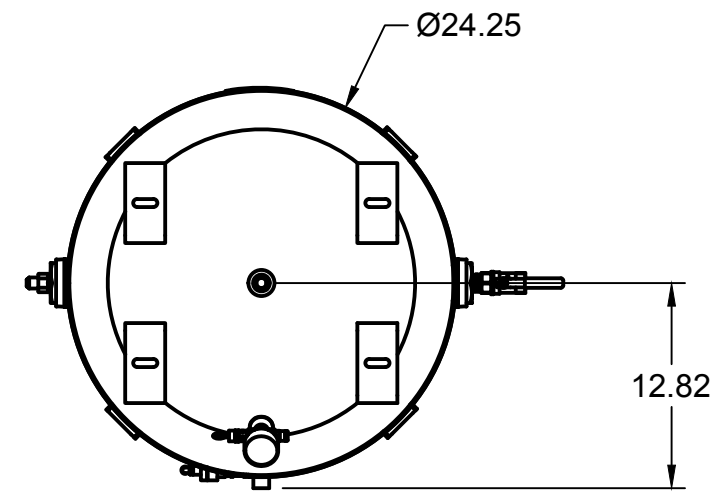

TOP VIEW

FRONT VIEW

SIDE VIEW

PARTS LIST

ITEM	QTY	PART NUMBER	DESCRIPTION
1	1	IAT-T80VEC	80 GALLON VERTICAL TANK ELITE
2	1	IAT-B716E	7.5HP CA2 ELITE SKID
3	1	IAT-RCP-7.5-230-3	7.5-10 HP 3PH 480V WEG STARTER

TANK DISCHARGE
 OUTLET SIZE: 3/4"
**PANEL COMPONENTS
 NOT INDICATED**

PARTS LIST				PARTS LIST			
ITEM	QTY	PART NUMBER	DESCRIPTION	ITEM	QTY	PART NUMBER	DESCRIPTION
1	1	IAT-TP32BKWR (CURRENT)	32IN TOP PLATE	8	1	IAT-2BK67-1-3/8	2B 6.45 FIXED BORE 1-3/8
2	1	IAT-EM-7.5-1-170	7.5HP 1 PHASE 1750 RPM MOTOR	9	2	IAT-B78	BELT
3	1	IAT-M-12-AL	BELT GUARD COOLER 48 CFM	10	1	IAT-215-D-BE	215 MOTOR BASE W/DOUBLE ADJ
4	1	IAT-BG40X20X5-V2	#3-03 BELT GUARD 10HP ELE NEW	11	1	IAT-CA2	10HP BARE PUMP
5	2	IAT-PF3/4PLUG	3/4" PLUG	12	1	IAT-3353102-D	LOW OIL MONITOR
6	1	IAT-2404-08-12-O	3/4MP X 1/2 M JIC STRAIGHT OR	13	1	IAT-CA-3353103	LOW OIL PIPE CONNECTOR
7	2	IAT-2501-08-12-O	3/4 MP X 1/2 M JIC 90 DEG R IN	14	2	IAT-1/8X1X12	STRAP BELT GUARD

DETAIL A
SCALE 1:4

TOP VIEW

FRONT VIEW

SIDE VIEW

BOTTOM VIEW

PARTS LIST

ITEM	QTY	PART NUMBER	DESCRIPTION
1	1	IAT-80VNTPBKWR	80 GALLON BLACK TANK
3	1	IAT-PF3/4PLUG	3/4" PLUG
4	1	IAT-PF1/4"CL	1/4" CLOSE NIPPLE GALV
5	1	IAT-PF1/4CROSS	1/4" CROSS GAL
6	1	IAT-PSB20	AIR GAUGE BACK MT 1/4
7	1	IAT-ST25-200	SAFETY VALVE 200 PSI
8	1	IAT-BPC-2404-06-04	1/4 P X 3/8 COMP PUSH LOK ST
9	1	IAT-PF1/4" STR 90 B	1/4" STREET 90 GALV
10	1	IAT-PF1/4X6NIPPLE	1/4" X 6 NIPPLE

PARTS LIST

ITEM	QTY	PART NUMBER	DESCRIPTION
11	2	IAT-PF1/4COUPLING	1/4 COUPLING
12	1	IAT-PF1/4X3NIPPLE	1/4" X 3" NIPPLE
13	1	IAT-EDVS9002	1/4 BALL VALVE STRAINER
14	1	IAT-WV-1	AIR OPERATED AUTO TANK DRAIN
15	1	IAT-BPC-2501-04-02	1/8 P X 1/4 COMP PUSH LOK 90
16	1	IAT-CTJ1234	JIC CHECK VALVE
17	1	IAT-BPC-2404-04-02	1/8 P X 1/4 COMP PUSH LOC ST
18	1	IAT-PF3/4"CL	3/4" CLOSE NIPPLE BL
19	1	IAT-716116	BALL VALVE 3/4