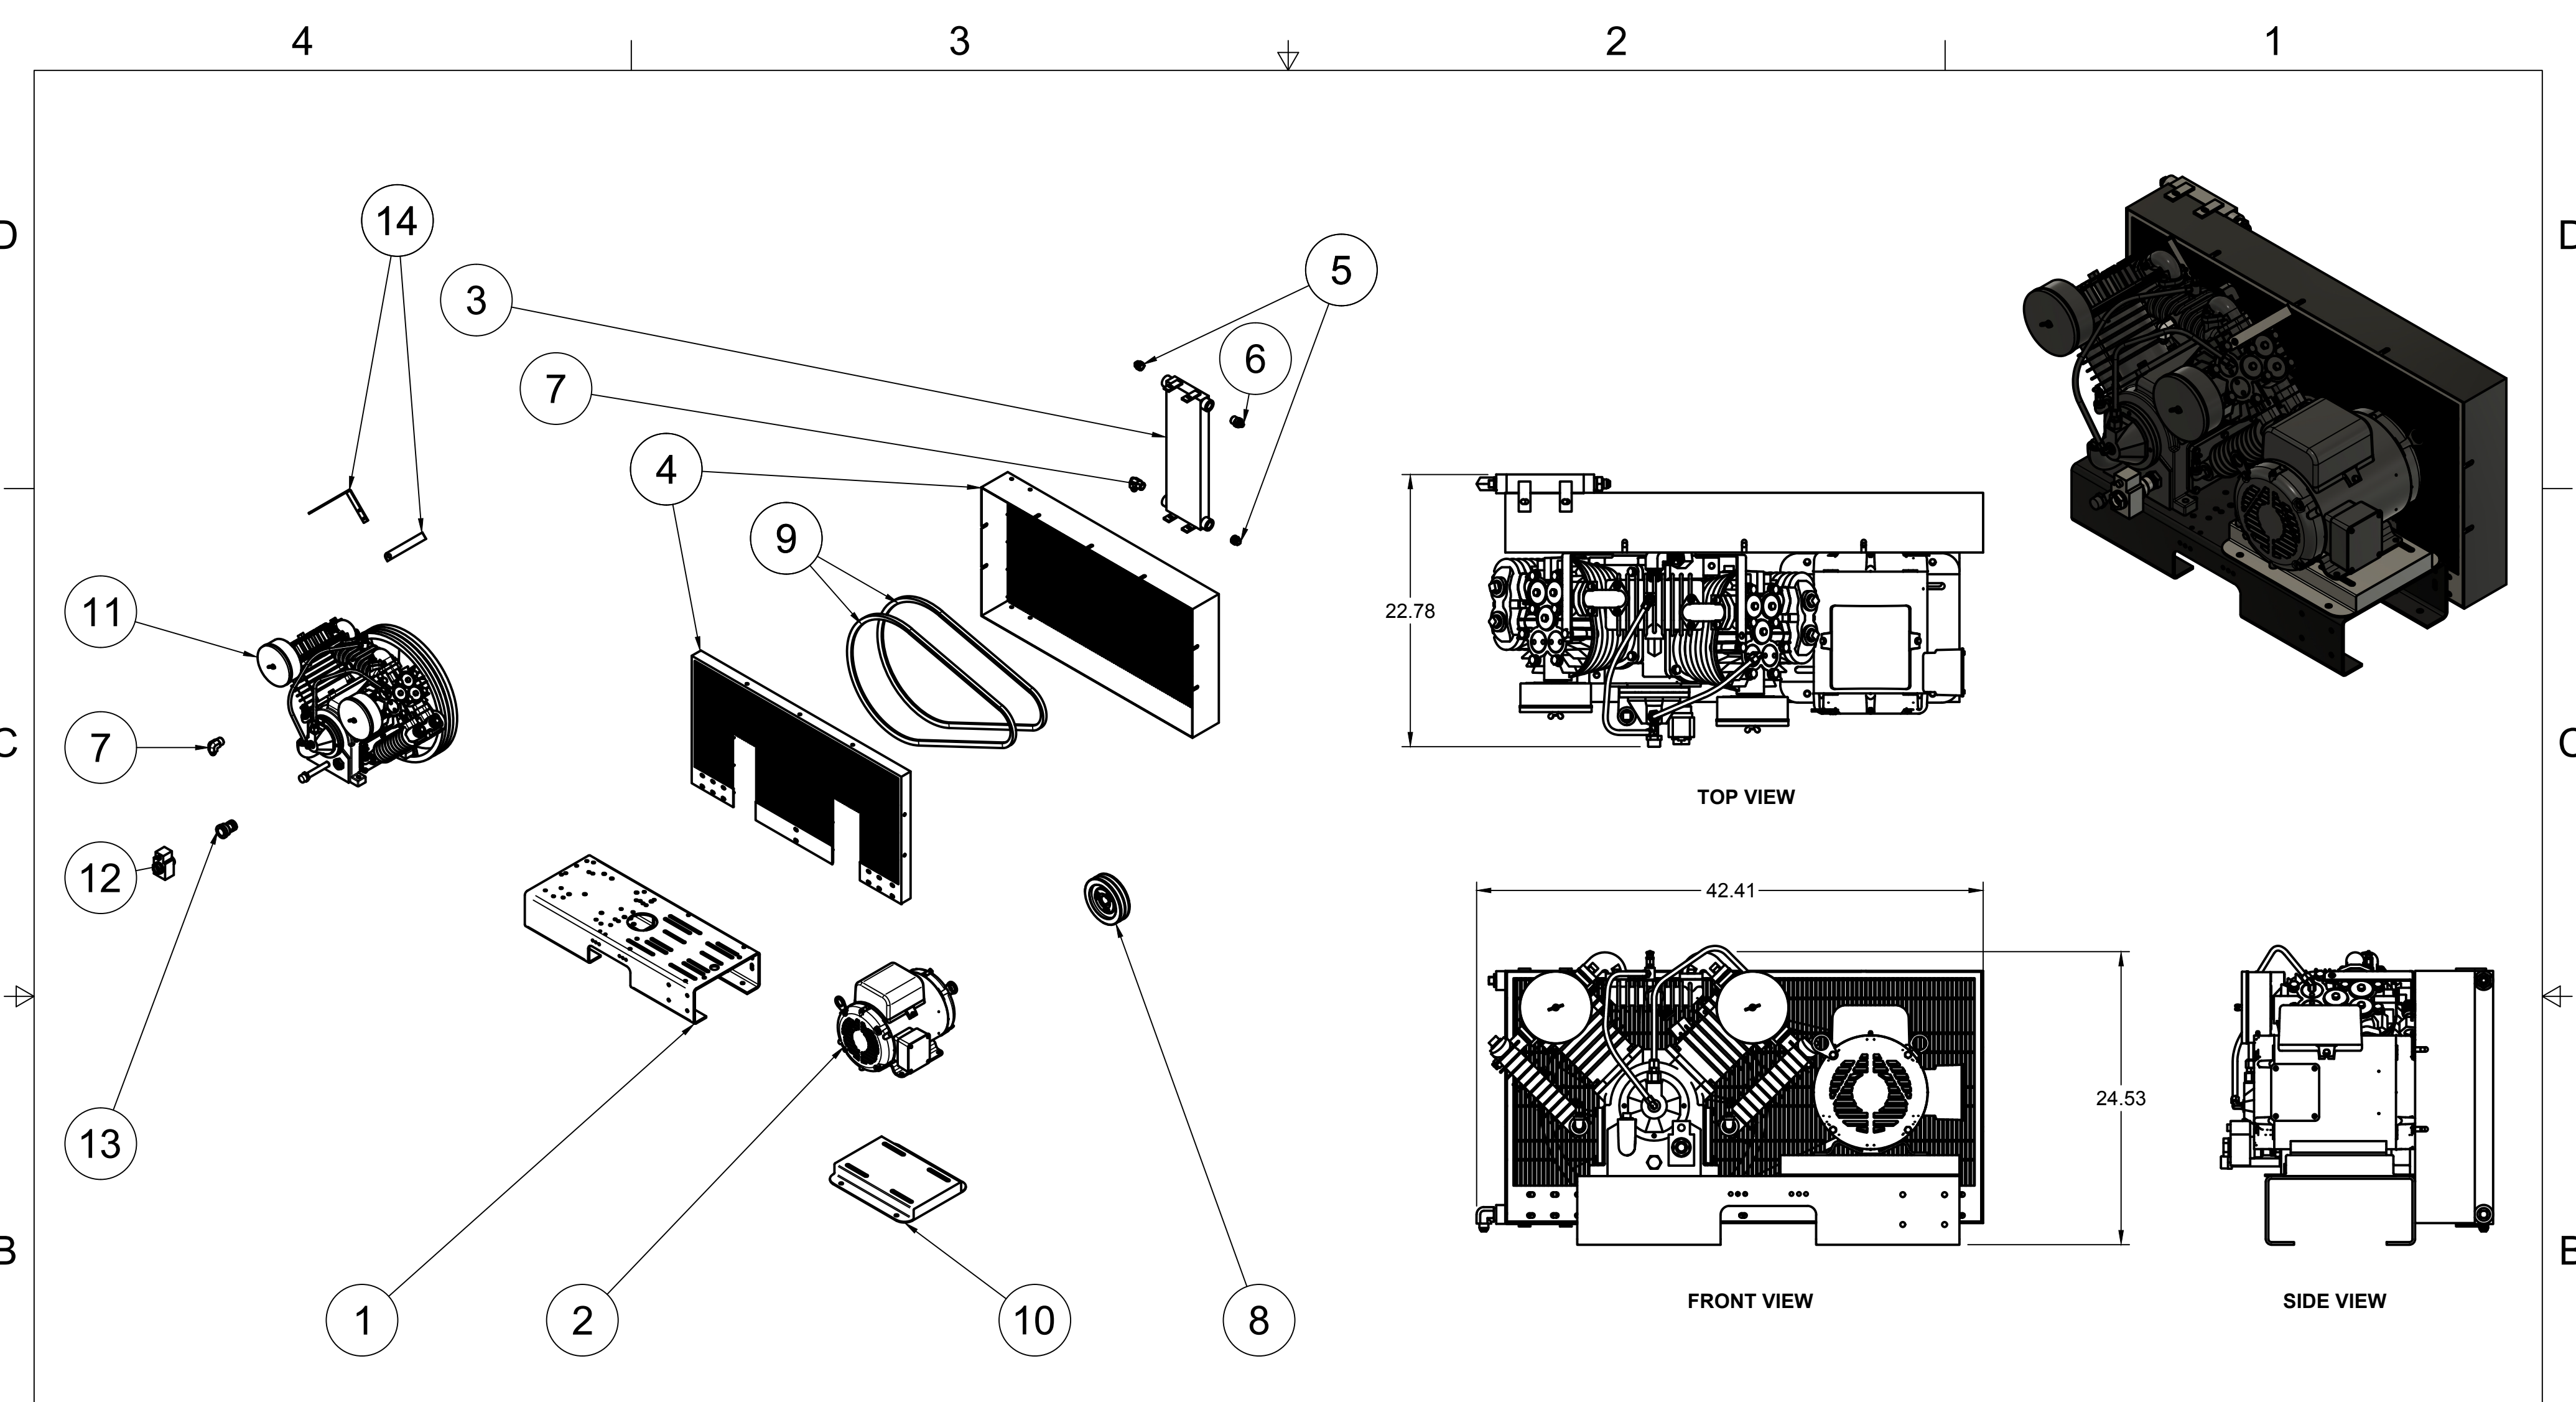

TOP VIEW

FRONT VIEW

SIDE VIEW

PARTS LIST

ITEM	QTY	PART NUMBER	DESCRIPTION
1	1	IAT-T80VEC	80 GALLON VERTICAL TANK ELITE
2	1	IAT-B716E	7.5HP CA2 ELITE SKID
3	1	IAT-RCP-7.5-230-3	7.5-10 HP 3PH 480V WEG STARTER

TANK DISCHARGE
 OUTLET SIZE: 3/4"
**PANEL COMPONENTS
 NOT INDICATED**

PARTS LIST				PARTS LIST			
ITEM	QTY	PART NUMBER	DESCRIPTION	ITEM	QTY	PART NUMBER	DESCRIPTION
1	1	IAT-TP32BKWR (CURRENT)	32IN TOP PLATE	8	1	IAT-2BK67-1-3/8	2B 6.45 FIXED BORE 1-3/8
2	1	IAT-EM-7.5-1-170	7.5HP 1 PHASE 1750 RPM MOTOR	9	2	IAT-B78	BELT
3	1	IAT-M-12-AL	BELT GUARD COOLER 48 CFM	10	1	IAT-215-D-BE	215 MOTOR BASE W/DOUBLE ADJ
4	1	IAT-BG40X20X5-V2	#3-03 BELT GUARD 10HP ELE NEW	11	1	IAT-CA2	10HP BARE PUMP
5	2	IAT-PF3/4PLUG	3/4" PLUG	12	1	IAT-3353102-D	LOW OIL MONITOR
6	1	IAT-2404-08-12-O	3/4MP X 1/2 M JIC STRAIGHT OR	13	1	IAT-CA-3353103	LOW OIL PIPE CONNECTOR
7	2	IAT-2501-08-12-O	3/4 MP X 1/2 M JIC 90 DEG R IN	14	2	IAT-1/8X1X12	STRAP BELT GUARD

DETAIL A
SCALE 1:4

TOP VIEW

FRONT VIEW

SIDE VIEW

BOTTOM VIEW

PARTS LIST

ITEM	QTY	PART NUMBER	DESCRIPTION
1	1	IAT-80VNTPBKWR	80 GALLON BLACK TANK
3	1	IAT-PF3/4PLUG	3/4" PLUG
4	1	IAT-PF1/4"CL	1/4" CLOSE NIPPLE GALV
5	1	IAT-PF1/4CROSS	1/4" CROSS GAL
6	1	IAT-PSB20	AIR GAUGE BACK MT 1/4
7	1	IAT-ST25-200	SAFETY VALVE 200 PSI
8	1	IAT-BPC-2404-06-04	1/4 P X 3/8 COMP PUSH LOK ST
9	1	IAT-PF1/4" STR 90 B	1/4" STREET 90 GALV
10	1	IAT-PF1/4X6NIPPLE	1/4" X 6 NIPPLE

PARTS LIST

ITEM	QTY	PART NUMBER	DESCRIPTION
11	2	IAT-PF1/4COUPLING	1/4 COUPLING
12	1	IAT-PF1/4X3NIPPLE	1/4" X 3" NIPPLE
13	1	IAT-EDVS9002	1/4 BALL VALVE STRAINER
14	1	IAT-WV-1	AIR OPERATED AUTO TANK DRAIN
15	1	IAT-BPC-2501-04-02	1/8 P X 1/4 COMP PUSH LOK 90
16	1	IAT-CTJ1234	JIC CHECK VALVE
17	1	IAT-BPC-2404-04-02	1/8 P X 1/4 COMP PUSH LOC ST
18	1	IAT-PF3/4"CL	3/4" CLOSE NIPPLE BL
19	1	IAT-716116	BALL VALVE 3/4