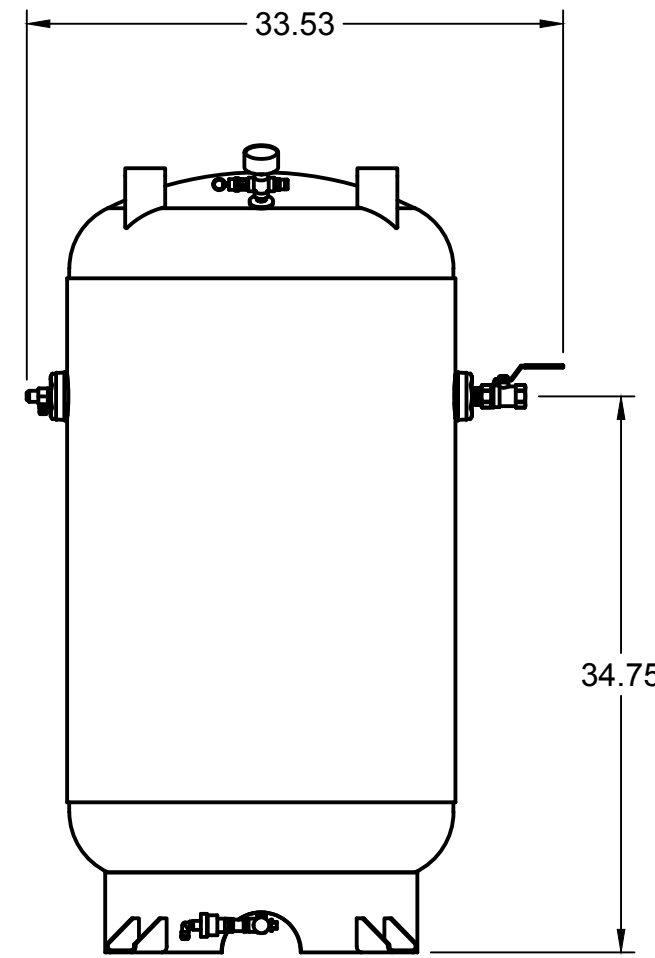

TOP VIEW

FRONT VIEW

SIDE VIEW

PARTS LIST

ITEM	QTY	PART NUMBER	DESCRIPTION
1	1	IAT-T80VEC	80 GALLON VERTICAL TANK ELITE
2	1	IAT-B716E	7.5HP CA2 ELITE SKID
3	1	IAT-RCP-7.5-230-3	7.5-10 HP 3PH 480V WEG STARTER

TANK DISCHARGE
 OUTLET SIZE: 3/4"
**PANEL COMPONENTS
 NOT INDICATED**

PARTS LIST				PARTS LIST			
ITEM	QTY	PART NUMBER	DESCRIPTION	ITEM	QTY	PART NUMBER	DESCRIPTION
1	1	IAT-TP32BKWR (CURRENT)	32IN TOP PLATE	8	1	IAT-2BK67-1-3/8	2B 6.45 FIXED BORE 1-3/8
2	1	IAT-EM-7.5-1-170	7.5HP 1 PHASE 1750 RPM MOTOR	9	2	IAT-B78	BELT
3	1	IAT-M-12-AL	BELT GUARD COOLER 48 CFM	10	1	IAT-215-D-BE	215 MOTOR BASE W/DOUBLE ADJ
4	1	IAT-BG40X20X5-V2	#3-03 BELT GUARD 10HP ELE NEW	11	1	IAT-CA2	10HP BARE PUMP
5	2	IAT-PF3/4PLUG	3/4" PLUG	12	1	IAT-3353102-D	LOW OIL MONITOR
6	1	IAT-2404-08-12-O	3/4MP X 1/2 M JIC STRAIGHT OR	13	1	IAT-CA-3353103	LOW OIL PIPE CONNECTOR
7	2	IAT-2501-08-12-O	3/4 MP X 1/2 M JIC 90 DEG R IN	14	2	IAT-1/8X1X12	STRAP BELT GUARD

DETAIL A
SCALE 1:4

TOP VIEW

FRONT VIEW

SIDE VIEW

BOTTOM VIEW

PARTS LIST

ITEM	QTY	PART NUMBER	DESCRIPTION
1	1	IAT-80VNTPBKWR	80 GALLON BLACK TANK
3	1	IAT-PF3/4PLUG	3/4" PLUG
4	1	IAT-PF1/4"CL	1/4" CLOSE NIPPLE GALV
5	1	IAT-PF1/4CROSS	1/4" CROSS GAL
6	1	IAT-PSB20	AIR GAUGE BACK MT 1/4
7	1	IAT-ST25-200	SAFETY VALVE 200 PSI
8	1	IAT-BPC-2404-06-04	1/4 P X 3/8 COMP PUSH LOK ST
9	1	IAT-PF1/4" STR 90 B	1/4" STREET 90 GALV
10	1	IAT-PF1/4X6NIPPLE	1/4" X 6 NIPPLE

PARTS LIST

ITEM	QTY	PART NUMBER	DESCRIPTION
11	2	IAT-PF1/4COUPLING	1/4 COUPLING
12	1	IAT-PF1/4X3NIPPLE	1/4" X 3" NIPPLE
13	1	IAT-EDVS9002	1/4 BALL VALVE STRAINER
14	1	IAT-WV-1	AIR OPERATED AUTO TANK DRAIN
15	1	IAT-BPC-2501-04-02	1/8 P X 1/4 COMP PUSH LOK 90
16	1	IAT-CTJ1234	JIC CHECK VALVE
17	1	IAT-BPC-2404-04-02	1/8 P X 1/4 COMP PUSH LOC ST
18	1	IAT-PF3/4"CL	3/4" CLOSE NIPPLE BL
19	1	IAT-716116	BALL VALVE 3/4