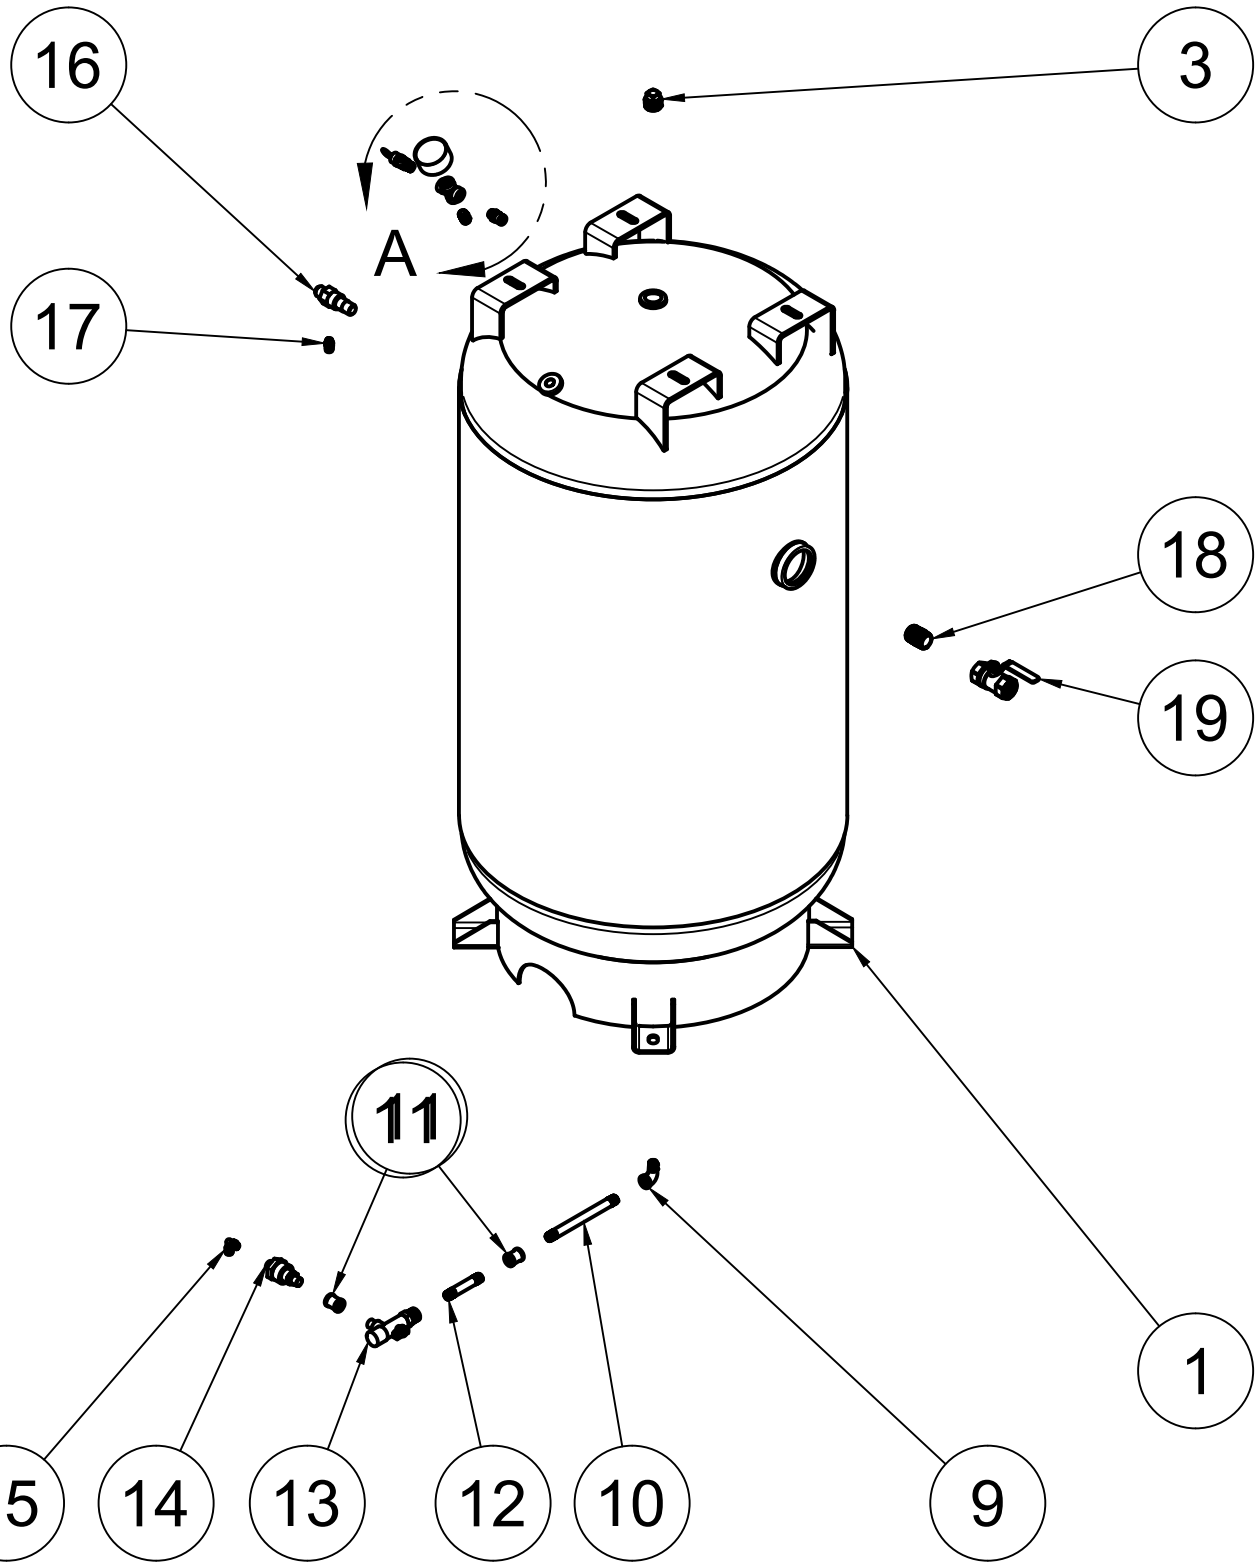

TOP VIEW

FRONT VIEW

SIDE VIEW

PARTS LIST

ITEM	QTY	PART NUMBER	DESCRIPTION
1	1	IAT-T80VEC	80 GALLON VERTICAL TANK ELITE
2	1	IAT-B716E	7.5HP CA2 ELITE SKID
3	1	IAT-RCP-7.5-230-3	7.5-10 HP 3PH 480V WEG STARTER

TANK DISCHARGE
 OUTLET SIZE: 3/4"
**PANEL COMPONENTS
 NOT INDICATED**

PARTS LIST				PARTS LIST			
ITEM	QTY	PART NUMBER	DESCRIPTION	ITEM	QTY	PART NUMBER	DESCRIPTION
1	1	IAT-TP32BKWR (CURRENT)	32IN TOP PLATE	8	1	IAT-2BK67-1-3/8	2B 6.45 FIXED BORE 1-3/8
2	1	IAT-EM-7.5-1-170	7.5HP 1 PHASE 1750 RPM MOTOR	9	2	IAT-B78	BELT
3	1	IAT-M-12-AL	BELT GUARD COOLER 48 CFM	10	1	IAT-215-D-BE	215 MOTOR BASE W/DOUBLE ADJ
4	1	IAT-BG40X20X5-V2	#3-03 BELT GUARD 10HP ELE NEW	11	1	IAT-CA2	10HP BARE PUMP
5	2	IAT-PF3/4PLUG	3/4" PLUG	12	1	IAT-3353102-D	LOW OIL MONITOR
6	1	IAT-2404-08-12-O	3/4MP X 1/2 M JIC STRAIGHT OR	13	1	IAT-CA-3353103	LOW OIL PIPE CONNECTOR
7	2	IAT-2501-08-12-O	3/4 MP X 1/2 M JIC 90 DEG R IN	14	2	IAT-1/8X1X12	STRAP BELT GUARD

DETAIL A
SCALE 1:4

TOP VIEW

FRONT VIEW

SIDE VIEW

BOTTOM VIEW

PARTS LIST

ITEM	QTY	PART NUMBER	DESCRIPTION
1	1	IAT-80VNTPBKWR	80 GALLON BLACK TANK
3	1	IAT-PF3/4PLUG	3/4" PLUG
4	1	IAT-PF1/4"CL	1/4" CLOSE NIPPLE GALV
5	1	IAT-PF1/4CROSS	1/4" CROSS GAL
6	1	IAT-PSB20	AIR GAUGE BACK MT 1/4
7	1	IAT-ST25-200	SAFETY VALVE 200 PSI
8	1	IAT-BPC-2404-06-04	1/4 P X 3/8 COMP PUSH LOK ST
9	1	IAT-PF1/4" STR 90 B	1/4" STREET 90 GALV
10	1	IAT-PF1/4X6NIPPLE	1/4" X 6 NIPPLE

PARTS LIST

ITEM	QTY	PART NUMBER	DESCRIPTION
11	2	IAT-PF1/4COUPLING	1/4 COUPLING
12	1	IAT-PF1/4X3NIPPLE	1/4" X 3" NIPPLE
13	1	IAT-EDVS9002	1/4 BALL VALVE STRAINER
14	1	IAT-WV-1	AIR OPERATED AUTO TANK DRAIN
15	1	IAT-BPC-2501-04-02	1/8 P X 1/4 COMP PUSH LOK 90
16	1	IAT-CTJ1234	JIC CHECK VALVE
17	1	IAT-BPC-2404-04-02	1/8 P X 1/4 COMP PUSH LOC ST
18	1	IAT-PF3/4"CL	3/4" CLOSE NIPPLE BL
19	1	IAT-716116	BALL VALVE 3/4