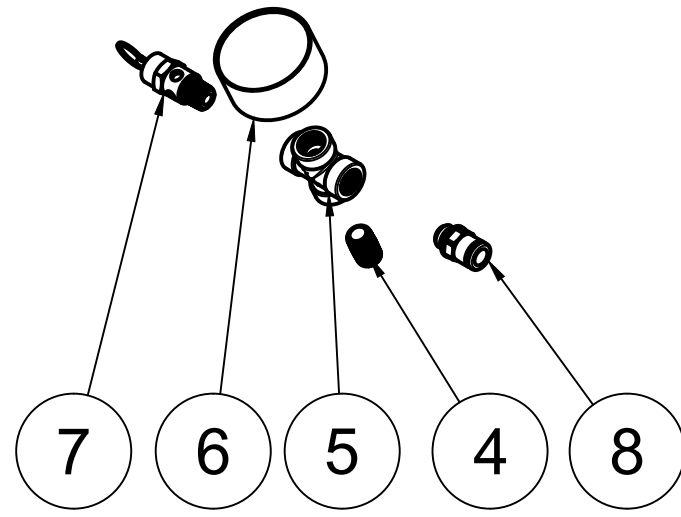

TOP VIEW

FRONT VIEW

SIDE VIEW

PARTS LIST

ITEM	QTY	PART NUMBER	DESCRIPTION
1	1	IAT-T80VEC	80 GALLON VERTICAL TANK ELITE
2	1	IAT-B716E	7.5HP CA2 ELITE SKID
3	1	IAT-RCP-7.5-230-3	7.5-10 HP 3PH 480V WEG STARTER

TANK DISCHARGE
 OUTLET SIZE: 3/4"
**PANEL COMPONENTS
 NOT INDICATED**

PARTS LIST				PARTS LIST			
ITEM	QTY	PART NUMBER	DESCRIPTION	ITEM	QTY	PART NUMBER	DESCRIPTION
1	1	IAT-TP32BKWR (CURRENT)	32IN TOP PLATE	8	1	IAT-2BK67-1-3/8	2B 6.45 FIXED BORE 1-3/8
2	1	IAT-EM-7.5-1-170	7.5HP 1 PHASE 1750 RPM MOTOR	9	2	IAT-B78	BELT
3	1	IAT-M-12-AL	BELT GUARD COOLER 48 CFM	10	1	IAT-215-D-BE	215 MOTOR BASE W/DOUBLE ADJ
4	1	IAT-BG40X20X5-V2	#3-03 BELT GUARD 10HP ELE NEW	11	1	IAT-CA2	10HP BARE PUMP
5	2	IAT-PF3/4PLUG	3/4" PLUG	12	1	IAT-3353102-D	LOW OIL MONITOR
6	1	IAT-2404-08-12-O	3/4MP X 1/2 M JIC STRAIGHT OR	13	1	IAT-CA-3353103	LOW OIL PIPE CONNECTOR
7	2	IAT-2501-08-12-O	3/4 MP X 1/2 M JIC 90 DEG R IN	14	2	IAT-1/8X1X12	STRAP BELT GUARD

DETAIL A
SCALE 1:4

TOP VIEW

FRONT VIEW

SIDE VIEW

BOTTOM VIEW

PARTS LIST

ITEM	QTY	PART NUMBER	DESCRIPTION
1	1	IAT-80VNTPBKWR	80 GALLON BLACK TANK
3	1	IAT-PF3/4PLUG	3/4" PLUG
4	1	IAT-PF1/4"CL	1/4" CLOSE NIPPLE GALV
5	1	IAT-PF1/4CROSS	1/4" CROSS GAL
6	1	IAT-PSB20	AIR GAUGE BACK MT 1/4
7	1	IAT-ST25-200	SAFETY VALVE 200 PSI
8	1	IAT-BPC-2404-06-04	1/4 P X 3/8 COMP PUSH LOK ST
9	1	IAT-PF1/4" STR 90 B	1/4" STREET 90 GALV
10	1	IAT-PF1/4X6NIPPLE	1/4" X 6 NIPPLE

PARTS LIST

ITEM	QTY	PART NUMBER	DESCRIPTION
11	2	IAT-PF1/4COUPLING	1/4 COUPLING
12	1	IAT-PF1/4X3NIPPLE	1/4" X 3" NIPPLE
13	1	IAT-EDVS9002	1/4 BALL VALVE STRAINER
14	1	IAT-WV-1	AIR OPERATED AUTO TANK DRAIN
15	1	IAT-BPC-2501-04-02	1/8 P X 1/4 COMP PUSH LOK 90
16	1	IAT-CTJ1234	JIC CHECK VALVE
17	1	IAT-BPC-2404-04-02	1/8 P X 1/4 COMP PUSH LOC ST
18	1	IAT-PF3/4"CL	3/4" CLOSE NIPPLE BL
19	1	IAT-716116	BALL VALVE 3/4