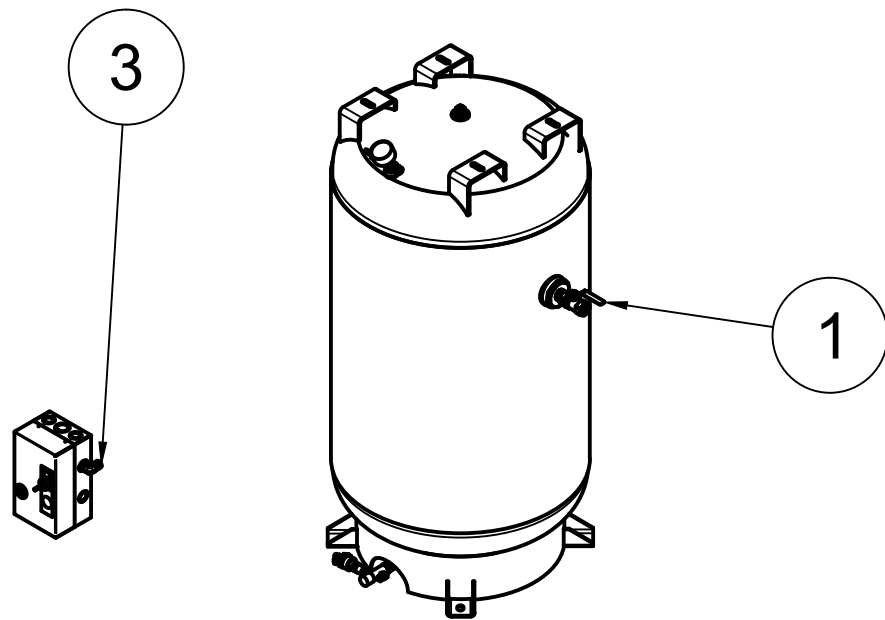

TOP VIEW

FRONT VIEW

SIDE VIEW

PARTS LIST

ITEM	QTY	PART NUMBER	DESCRIPTION
1	1	IAT-T80VEC	80 GALLON VERTICAL TANK ELITE
2	1	IAT-B716E	7.5HP CA2 ELITE SKID
3	1	IAT-RCP-7.5-230-3	7.5-10 HP 3PH 480V WEG STARTER

TANK DISCHARGE
 OUTLET SIZE: 3/4"
**PANEL COMPONENTS
 NOT INDICATED**

PARTS LIST				PARTS LIST			
ITEM	QTY	PART NUMBER	DESCRIPTION	ITEM	QTY	PART NUMBER	DESCRIPTION
1	1	IAT-TP32BKWR (CURRENT)	32IN TOP PLATE	8	1	IAT-2BK67-1-3/8	2B 6.45 FIXED BORE 1-3/8
2	1	IAT-EM-7.5-1-170	7.5HP 1 PHASE 1750 RPM MOTOR	9	2	IAT-B78	BELT
3	1	IAT-M-12-AL	BELT GUARD COOLER 48 CFM	10	1	IAT-215-D-BE	215 MOTOR BASE W/DOUBLE ADJ
4	1	IAT-BG40X20X5-V2	#3-03 BELT GUARD 10HP ELE NEW	11	1	IAT-CA2	10HP BARE PUMP
5	2	IAT-PF3/4PLUG	3/4" PLUG	12	1	IAT-3353102-D	LOW OIL MONITOR
6	1	IAT-2404-08-12-O	3/4MP X 1/2 M JIC STRAIGHT OR	13	1	IAT-CA-3353103	LOW OIL PIPE CONNECTOR
7	2	IAT-2501-08-12-O	3/4 MP X 1/2 M JIC 90 DEG R IN	14	2	IAT-1/8X1X12	STRAP BELT GUARD

DETAIL A
SCALE 1:4

TOP VIEW

FRONT VIEW

SIDE VIEW

BOTTOM VIEW

PARTS LIST

ITEM	QTY	PART NUMBER	DESCRIPTION
1	1	IAT-80VNTPBKWR	80 GALLON BLACK TANK
3	1	IAT-PF3/4PLUG	3/4" PLUG
4	1	IAT-PF1/4"CL	1/4" CLOSE NIPPLE GALV
5	1	IAT-PF1/4CROSS	1/4" CROSS GAL
6	1	IAT-PSB20	AIR GAUGE BACK MT 1/4
7	1	IAT-ST25-200	SAFETY VALVE 200 PSI
8	1	IAT-BPC-2404-06-04	1/4 P X 3/8 COMP PUSH LOK ST
9	1	IAT-PF1/4" STR 90 B	1/4" STREET 90 GALV
10	1	IAT-PF1/4X6NIPPLE	1/4" X 6 NIPPLE

PARTS LIST

ITEM	QTY	PART NUMBER	DESCRIPTION
11	2	IAT-PF1/4COUPLING	1/4 COUPLING
12	1	IAT-PF1/4X3NIPPLE	1/4" X 3" NIPPLE
13	1	IAT-EDVS9002	1/4 BALL VALVE STRAINER
14	1	IAT-WV-1	AIR OPERATED AUTO TANK DRAIN
15	1	IAT-BPC-2501-04-02	1/8 P X 1/4 COMP PUSH LOK 90
16	1	IAT-CTJ1234	JIC CHECK VALVE
17	1	IAT-BPC-2404-04-02	1/8 P X 1/4 COMP PUSH LOC ST
18	1	IAT-PF3/4"CL	3/4" CLOSE NIPPLE BL
19	1	IAT-716116	BALL VALVE 3/4