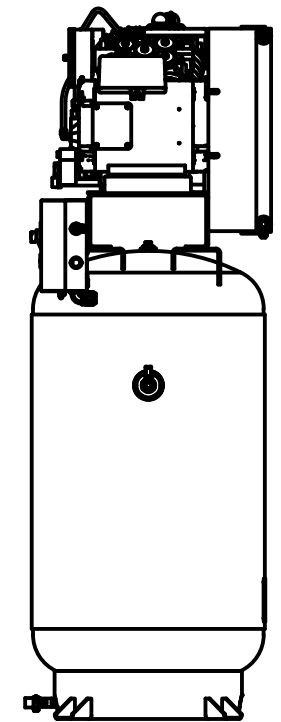

TOP VIEW

FRONT VIEW

SIDE VIEW

PARTS LIST

ITEM	QTY	PART NUMBER	DESCRIPTION
1	1	IAT-T80VEC	80 GALLON VERTICAL TANK ELITE
2	1	IAT-B716E	7.5HP CA2 ELITE SKID
3	1	IAT-RCP-7.5-230-3	7.5-10 HP 3PH 480V WEG STARTER

TANK DISCHARGE
 OUTLET SIZE: 3/4"
**PANEL COMPONENTS
 NOT INDICATED**

PARTS LIST				PARTS LIST			
ITEM	QTY	PART NUMBER	DESCRIPTION	ITEM	QTY	PART NUMBER	DESCRIPTION
1	1	IAT-TP32BKWR (CURRENT)	32IN TOP PLATE	8	1	IAT-2BK67-1-3/8	2B 6.45 FIXED BORE 1-3/8
2	1	IAT-EM-7.5-1-170	7.5HP 1 PHASE 1750 RPM MOTOR	9	2	IAT-B78	BELT
3	1	IAT-M-12-AL	BELT GUARD COOLER 48 CFM	10	1	IAT-215-D-BE	215 MOTOR BASE W/DOUBLE ADJ
4	1	IAT-BG40X20X5-V2	#3-03 BELT GUARD 10HP ELE NEW	11	1	IAT-CA2	10HP BARE PUMP
5	2	IAT-PF3/4PLUG	3/4" PLUG	12	1	IAT-3353102-D	LOW OIL MONITOR
6	1	IAT-2404-08-12-O	3/4MP X 1/2 M JIC STRAIGHT OR	13	1	IAT-CA-3353103	LOW OIL PIPE CONNECTOR
7	2	IAT-2501-08-12-O	3/4 MP X 1/2 M JIC 90 DEG R IN	14	2	IAT-1/8X1X12	STRAP BELT GUARD

DETAIL A
SCALE 1:4

TOP VIEW

FRONT VIEW

SIDE VIEW

BOTTOM VIEW

PARTS LIST

ITEM	QTY	PART NUMBER	DESCRIPTION
1	1	IAT-80VNTPBKWR	80 GALLON BLACK TANK
3	1	IAT-PF3/4PLUG	3/4" PLUG
4	1	IAT-PF1/4"CL	1/4" CLOSE NIPPLE GALV
5	1	IAT-PF1/4CROSS	1/4" CROSS GAL
6	1	IAT-PSB20	AIR GAUGE BACK MT 1/4
7	1	IAT-ST25-200	SAFETY VALVE 200 PSI
8	1	IAT-BPC-2404-06-04	1/4 P X 3/8 COMP PUSH LOK ST
9	1	IAT-PF1/4" STR 90 B	1/4" STREET 90 GALV
10	1	IAT-PF1/4X6NIPPLE	1/4" X 6 NIPPLE

PARTS LIST

ITEM	QTY	PART NUMBER	DESCRIPTION
11	2	IAT-PF1/4COUPLING	1/4 COUPLING
12	1	IAT-PF1/4X3NIPPLE	1/4" X 3" NIPPLE
13	1	IAT-EDVS9002	1/4 BALL VALVE STRAINER
14	1	IAT-WV-1	AIR OPERATED AUTO TANK DRAIN
15	1	IAT-BPC-2501-04-02	1/8 P X 1/4 COMP PUSH LOK 90
16	1	IAT-CTJ1234	JIC CHECK VALVE
17	1	IAT-BPC-2404-04-02	1/8 P X 1/4 COMP PUSH LOC ST
18	1	IAT-PF3/4"CL	3/4" CLOSE NIPPLE BL
19	1	IAT-716116	BALL VALVE 3/4