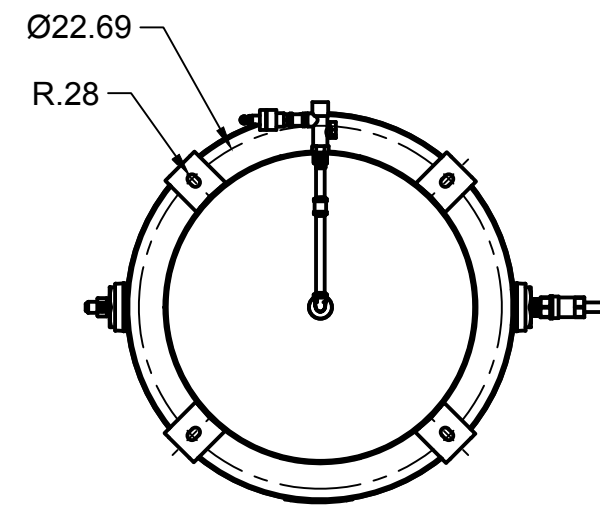

TOP VIEW

FRONT VIEW

SIDE VIEW

PARTS LIST

ITEM	QTY	PART NUMBER	DESCRIPTION
1	1	IAT-T80VEC	80 GALLON VERTICAL TANK ELITE
2	1	IAT-B716E	7.5HP CA2 ELITE SKID
3	1	IAT-RCP-7.5-230-3	7.5-10 HP 3PH 480V WEG STARTER

TANK DISCHARGE
 OUTLET SIZE: 3/4"
**PANEL COMPONENTS
 NOT INDICATED**

PARTS LIST				PARTS LIST			
ITEM	QTY	PART NUMBER	DESCRIPTION	ITEM	QTY	PART NUMBER	DESCRIPTION
1	1	IAT-TP32BKWR (CURRENT)	32IN TOP PLATE	8	1	IAT-2BK67-1-3/8	2B 6.45 FIXED BORE 1-3/8
2	1	IAT-EM-7.5-1-170	7.5HP 1 PHASE 1750 RPM MOTOR	9	2	IAT-B78	BELT
3	1	IAT-M-12-AL	BELT GUARD COOLER 48 CFM	10	1	IAT-215-D-BE	215 MOTOR BASE W/DOUBLE ADJ
4	1	IAT-BG40X20X5-V2	#3-03 BELT GUARD 10HP ELE NEW	11	1	IAT-CA2	10HP BARE PUMP
5	2	IAT-PF3/4PLUG	3/4" PLUG	12	1	IAT-3353102-D	LOW OIL MONITOR
6	1	IAT-2404-08-12-O	3/4MP X 1/2 M JIC STRAIGHT OR	13	1	IAT-CA-3353103	LOW OIL PIPE CONNECTOR
7	2	IAT-2501-08-12-O	3/4 MP X 1/2 M JIC 90 DEG R IN	14	2	IAT-1/8X1X12	STRAP BELT GUARD

DETAIL A
SCALE 1:4

TOP VIEW

FRONT VIEW

SIDE VIEW

BOTTOM VIEW

PARTS LIST

ITEM	QTY	PART NUMBER	DESCRIPTION
1	1	IAT-80VNTPBKWR	80 GALLON BLACK TANK
3	1	IAT-PF3/4PLUG	3/4" PLUG
4	1	IAT-PF1/4"CL	1/4" CLOSE NIPPLE GALV
5	1	IAT-PF1/4CROSS	1/4" CROSS GAL
6	1	IAT-PSB20	AIR GAUGE BACK MT 1/4
7	1	IAT-ST25-200	SAFETY VALVE 200 PSI
8	1	IAT-BPC-2404-06-04	1/4 P X 3/8 COMP PUSH LOK ST
9	1	IAT-PF1/4" STR 90 B	1/4" STREET 90 GALV
10	1	IAT-PF1/4X6NIPPLE	1/4" X 6 NIPPLE

PARTS LIST

ITEM	QTY	PART NUMBER	DESCRIPTION
11	2	IAT-PF1/4COUPLING	1/4 COUPLING
12	1	IAT-PF1/4X3NIPPLE	1/4" X 3" NIPPLE
13	1	IAT-EDVS9002	1/4 BALL VALVE STRAINER
14	1	IAT-WV-1	AIR OPERATED AUTO TANK DRAIN
15	1	IAT-BPC-2501-04-02	1/8 P X 1/4 COMP PUSH LOK 90
16	1	IAT-CTJ1234	JIC CHECK VALVE
17	1	IAT-BPC-2404-04-02	1/8 P X 1/4 COMP PUSH LOC ST
18	1	IAT-PF3/4"CL	3/4" CLOSE NIPPLE BL
19	1	IAT-716116	BALL VALVE 3/4