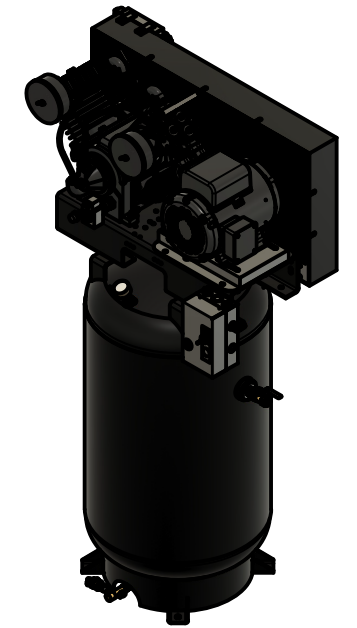

TOP VIEW

FRONT VIEW

SIDE VIEW

PARTS LIST

ITEM	QTY	PART NUMBER	DESCRIPTION
1	1	IAT-T80VEC	80 GALLON VERTICAL TANK ELITE
2	1	IAT-B716E	7.5HP CA2 ELITE SKID
3	1	IAT-RCP-7.5-230-3	7.5-10 HP 3PH 480V WEG STARTER

TANK DISCHARGE
 OUTLET SIZE: 3/4"
**PANEL COMPONENTS
 NOT INDICATED**

PARTS LIST				PARTS LIST			
ITEM	QTY	PART NUMBER	DESCRIPTION	ITEM	QTY	PART NUMBER	DESCRIPTION
1	1	IAT-TP32BKWR (CURRENT)	32IN TOP PLATE	8	1	IAT-2BK67-1-3/8	2B 6.45 FIXED BORE 1-3/8
2	1	IAT-EM-7.5-1-170	7.5HP 1 PHASE 1750 RPM MOTOR	9	2	IAT-B78	BELT
3	1	IAT-M-12-AL	BELT GUARD COOLER 48 CFM	10	1	IAT-215-D-BE	215 MOTOR BASE W/DOUBLE ADJ
4	1	IAT-BG40X20X5-V2	#3-03 BELT GUARD 10HP ELE NEW	11	1	IAT-CA2	10HP BARE PUMP
5	2	IAT-PF3/4PLUG	3/4" PLUG	12	1	IAT-3353102-D	LOW OIL MONITOR
6	1	IAT-2404-08-12-O	3/4MP X 1/2 M JIC STRAIGHT OR	13	1	IAT-CA-3353103	LOW OIL PIPE CONNECTOR
7	2	IAT-2501-08-12-O	3/4 MP X 1/2 M JIC 90 DEG R IN	14	2	IAT-1/8X1X12	STRAP BELT GUARD

DETAIL A
SCALE 1:4

TOP VIEW

FRONT VIEW

SIDE VIEW

BOTTOM VIEW

PARTS LIST

ITEM	QTY	PART NUMBER	DESCRIPTION
1	1	IAT-80VNTPBKWR	80 GALLON BLACK TANK
3	1	IAT-PF3/4PLUG	3/4" PLUG
4	1	IAT-PF1/4"CL	1/4" CLOSE NIPPLE GALV
5	1	IAT-PF1/4CROSS	1/4" CROSS GAL
6	1	IAT-PSB20	AIR GAUGE BACK MT 1/4
7	1	IAT-ST25-200	SAFETY VALVE 200 PSI
8	1	IAT-BPC-2404-06-04	1/4 P X 3/8 COMP PUSH LOK ST
9	1	IAT-PF1/4" STR 90 B	1/4" STREET 90 GALV
10	1	IAT-PF1/4X6NIPPLE	1/4" X 6 NIPPLE

PARTS LIST

ITEM	QTY	PART NUMBER	DESCRIPTION
11	2	IAT-PF1/4COUPLING	1/4 COUPLING
12	1	IAT-PF1/4X3NIPPLE	1/4" X 3" NIPPLE
13	1	IAT-EDVS9002	1/4 BALL VALVE STRAINER
14	1	IAT-WV-1	AIR OPERATED AUTO TANK DRAIN
15	1	IAT-BPC-2501-04-02	1/8 P X 1/4 COMP PUSH LOK 90
16	1	IAT-CTJ1234	JIC CHECK VALVE
17	1	IAT-BPC-2404-04-02	1/8 P X 1/4 COMP PUSH LOC ST
18	1	IAT-PF3/4"CL	3/4" CLOSE NIPPLE BL
19	1	IAT-716116	BALL VALVE 3/4