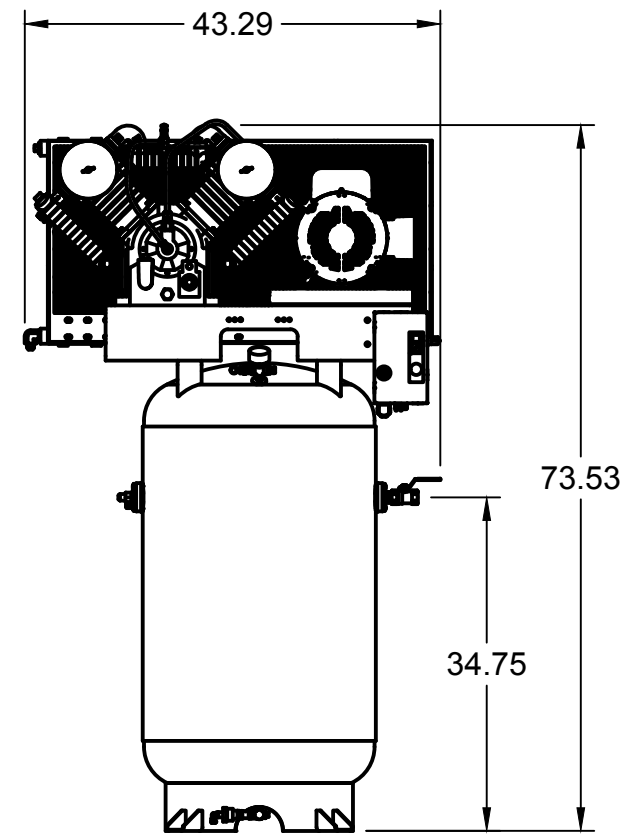

TOP VIEW

FRONT VIEW

SIDE VIEW

PARTS LIST

ITEM	QTY	PART NUMBER	DESCRIPTION
1	1	IAT-T80VEC	80 GALLON VERTICAL TANK ELITE
2	1	IAT-B716E	7.5HP CA2 ELITE SKID
3	1	IAT-RCP-7.5-230-3	7.5-10 HP 3PH 480V WEG STARTER

TANK DISCHARGE
 OUTLET SIZE: 3/4"
**PANEL COMPONENTS
 NOT INDICATED**

PARTS LIST				PARTS LIST			
ITEM	QTY	PART NUMBER	DESCRIPTION	ITEM	QTY	PART NUMBER	DESCRIPTION
1	1	IAT-TP32BKWR (CURRENT)	32IN TOP PLATE	8	1	IAT-2BK67-1-3/8	2B 6.45 FIXED BORE 1-3/8
2	1	IAT-EM-7.5-1-170	7.5HP 1 PHASE 1750 RPM MOTOR	9	2	IAT-B78	BELT
3	1	IAT-M-12-AL	BELT GUARD COOLER 48 CFM	10	1	IAT-215-D-BE	215 MOTOR BASE W/DOUBLE ADJ
4	1	IAT-BG40X20X5-V2	#3-03 BELT GUARD 10HP ELE NEW	11	1	IAT-CA2	10HP BARE PUMP
5	2	IAT-PF3/4PLUG	3/4" PLUG	12	1	IAT-3353102-D	LOW OIL MONITOR
6	1	IAT-2404-08-12-O	3/4MP X 1/2 M JIC STRAIGHT OR	13	1	IAT-CA-3353103	LOW OIL PIPE CONNECTOR
7	2	IAT-2501-08-12-O	3/4 MP X 1/2 M JIC 90 DEG R IN	14	2	IAT-1/8X1X12	STRAP BELT GUARD

DETAIL A
SCALE 1:4

TOP VIEW

FRONT VIEW

SIDE VIEW

BOTTOM VIEW

PARTS LIST

ITEM	QTY	PART NUMBER	DESCRIPTION
1	1	IAT-80VNTPBKWR	80 GALLON BLACK TANK
3	1	IAT-PF3/4PLUG	3/4" PLUG
4	1	IAT-PF1/4"CL	1/4" CLOSE NIPPLE GALV
5	1	IAT-PF1/4CROSS	1/4" CROSS GAL
6	1	IAT-PSB20	AIR GAUGE BACK MT 1/4
7	1	IAT-ST25-200	SAFETY VALVE 200 PSI
8	1	IAT-BPC-2404-06-04	1/4 P X 3/8 COMP PUSH LOK ST
9	1	IAT-PF1/4" STR 90 B	1/4" STREET 90 GALV
10	1	IAT-PF1/4X6NIPPLE	1/4" X 6 NIPPLE

PARTS LIST

ITEM	QTY	PART NUMBER	DESCRIPTION
11	2	IAT-PF1/4COUPLING	1/4 COUPLING
12	1	IAT-PF1/4X3NIPPLE	1/4" X 3" NIPPLE
13	1	IAT-EDVS9002	1/4 BALL VALVE STRAINER
14	1	IAT-WV-1	AIR OPERATED AUTO TANK DRAIN
15	1	IAT-BPC-2501-04-02	1/8 P X 1/4 COMP PUSH LOK 90
16	1	IAT-CTJ1234	JIC CHECK VALVE
17	1	IAT-BPC-2404-04-02	1/8 P X 1/4 COMP PUSH LOC ST
18	1	IAT-PF3/4"CL	3/4" CLOSE NIPPLE BL
19	1	IAT-716116	BALL VALVE 3/4