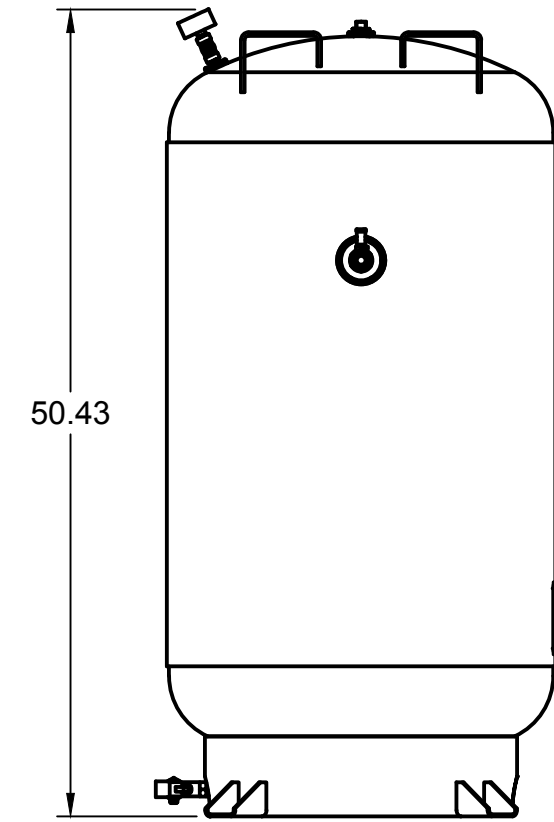

TOP VIEW

FRONT VIEW

SIDE VIEW

PARTS LIST

ITEM	QTY	PART NUMBER	DESCRIPTION
1	1	IAT-T80VEC	80 GALLON VERTICAL TANK ELITE
2	1	IAT-B716E	7.5HP CA2 ELITE SKID
3	1	IAT-RCP-7.5-230-3	7.5-10 HP 3PH 480V WEG STARTER

TANK DISCHARGE
 OUTLET SIZE: 3/4"
**PANEL COMPONENTS
 NOT INDICATED**

PARTS LIST				PARTS LIST			
ITEM	QTY	PART NUMBER	DESCRIPTION	ITEM	QTY	PART NUMBER	DESCRIPTION
1	1	IAT-TP32BKWR (CURRENT)	32IN TOP PLATE	8	1	IAT-2BK67-1-3/8	2B 6.45 FIXED BORE 1-3/8
2	1	IAT-EM-7.5-1-170	7.5HP 1 PHASE 1750 RPM MOTOR	9	2	IAT-B78	BELT
3	1	IAT-M-12-AL	BELT GUARD COOLER 48 CFM	10	1	IAT-215-D-BE	215 MOTOR BASE W/DOUBLE ADJ
4	1	IAT-BG40X20X5-V2	#3-03 BELT GUARD 10HP ELE NEW	11	1	IAT-CA2	10HP BARE PUMP
5	2	IAT-PF3/4PLUG	3/4" PLUG	12	1	IAT-3353102-D	LOW OIL MONITOR
6	1	IAT-2404-08-12-O	3/4MP X 1/2 M JIC STRAIGHT OR	13	1	IAT-CA-3353103	LOW OIL PIPE CONNECTOR
7	2	IAT-2501-08-12-O	3/4 MP X 1/2 M JIC 90 DEG R IN	14	2	IAT-1/8X1X12	STRAP BELT GUARD

DETAIL A
SCALE 1:4

TOP VIEW

FRONT VIEW

SIDE VIEW

BOTTOM VIEW

PARTS LIST

ITEM	QTY	PART NUMBER	DESCRIPTION
1	1	IAT-80VNTPBKWR	80 GALLON BLACK TANK
3	1	IAT-PF3/4PLUG	3/4" PLUG
4	1	IAT-PF1/4"CL	1/4" CLOSE NIPPLE GALV
5	1	IAT-PF1/4CROSS	1/4" CROSS GAL
6	1	IAT-PSB20	AIR GAUGE BACK MT 1/4
7	1	IAT-ST25-200	SAFETY VALVE 200 PSI
8	1	IAT-BPC-2404-06-04	1/4 P X 3/8 COMP PUSH LOK ST
9	1	IAT-PF1/4" STR 90 B	1/4" STREET 90 GALV
10	1	IAT-PF1/4X6NIPPLE	1/4" X 6 NIPPLE

PARTS LIST

ITEM	QTY	PART NUMBER	DESCRIPTION
11	2	IAT-PF1/4COUPLING	1/4 COUPLING
12	1	IAT-PF1/4X3NIPPLE	1/4" X 3" NIPPLE
13	1	IAT-EDVS9002	1/4 BALL VALVE STRAINER
14	1	IAT-WV-1	AIR OPERATED AUTO TANK DRAIN
15	1	IAT-BPC-2501-04-02	1/8 P X 1/4 COMP PUSH LOK 90
16	1	IAT-CTJ1234	JIC CHECK VALVE
17	1	IAT-BPC-2404-04-02	1/8 P X 1/4 COMP PUSH LOC ST
18	1	IAT-PF3/4"CL	3/4" CLOSE NIPPLE BL
19	1	IAT-716116	BALL VALVE 3/4