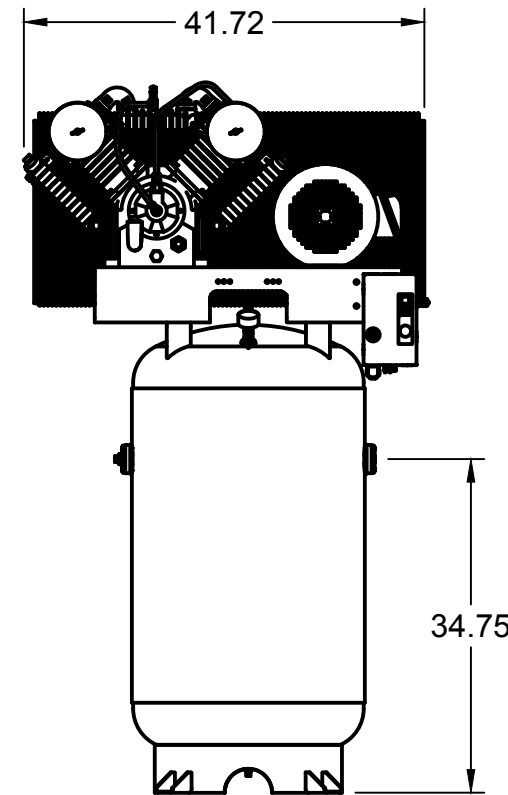

2

TOP VIEW

1

3

FRONT VIEW

SIDE VIEW

PARTS LIST

ITEM	QTY	PART NUMBER	DESCRIPTION
1	1	IAT-T80VB4	80 GALLON VERTICAL TANK BASIC
2	1	IAT-B716	7.5HP CA2 SKID BASIC
3	1	IAT-RCP-7.5-230-3	7.5-10 HP 3PH 480V WEG STARTER

TANK DISCHARGE
 OUTLET SIZE: 3/4"
**PANEL COMPONENTS
 NOT INDICATED**

D

D

C

C

B

B

A

PARTS LIST

ITEM	QTY	PART NUMBER	DESCRIPTION
1	1	IAT-TP32BKWR (CURRENT)	32IN TOP PLATE
2	1	IAT-EM-7.5-1-170	7.5HP 1 PHASE 1750 RPM MOTOR
3	1	IAT-CA2	10HP BARE PUMP
4	1	IAT-2BK67-1-3/8	2B 6.45 FIXED BORE 1-3/8
5	1	IAT-LPH13/8 HUB	1 3/8 HUB
6	2	IAT-B76	BELT
7	1	IAT-2404-08-12-O	3/4MP X 1/2 M JIC STRAIGHT OR
8	1	IAT-BG40X20X5EU	#3EU BELT GUARD 10HP ELE
9	2	IAT-1/8X1X12	STRAP BELT GUARD

4

3

2

1

PARTS LIST				PARTS LIST			
ITEM	QTY	PART NUMBER	DESCRIPTION	ITEM	QTY	PART NUMBER	DESCRIPTION
1	1	IAT-80VNTPBKWR	80 GALLON BLACK TANK	7	1	IAT-ST25-200	SAFETY VALVE 200 PSI
3	1	IAT-PF3/4PLUG	3/4" PLUG	8	1	IAT-BPC-2404-06-04	1/4 P X 3/8 COMP PUSH LOK ST
4	1	IAT-PF1/4"CL	1/4" CLOSE NIPPLE GALV	9	1	IAT-CTJ1234	JIC CHECK VALVE
5	1	IAT-PF1/4CROSS	1/4" CROSS GAL	10	1	IAT-BDC604-04	1/4 PIPE DRAIN COCK
6	1	IAT-PSB20	AIR GAUGE BACK MT 1/4	11	1	IAT-109-2	1/8 BRASS PLUG