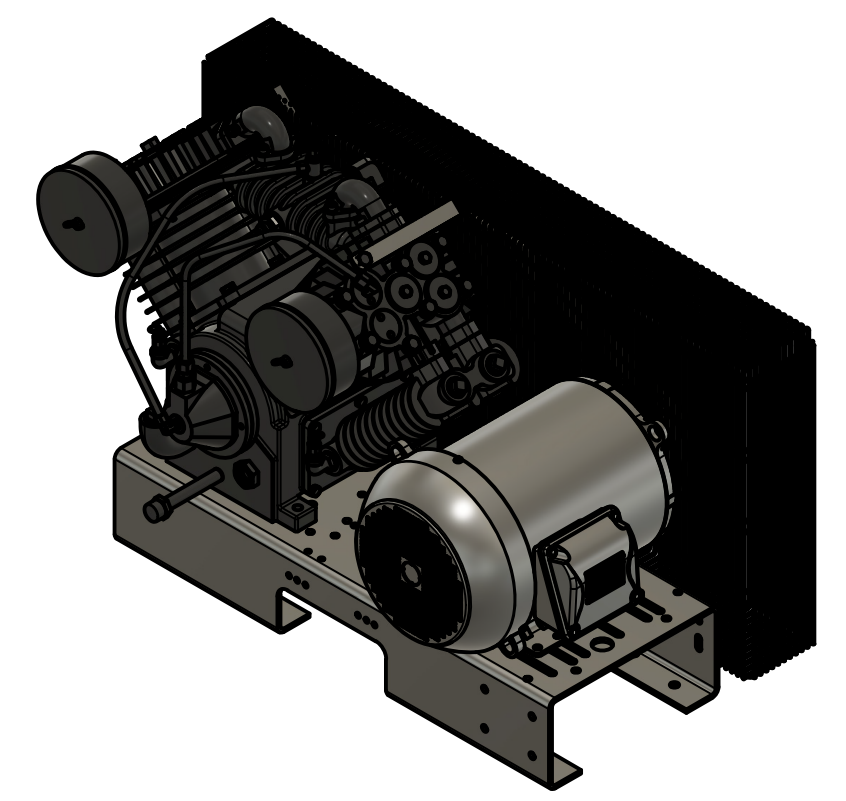

2

TOP VIEW

1

3

FRONT VIEW

SIDE VIEW

PARTS LIST

ITEM	QTY	PART NUMBER	DESCRIPTION
1	1	IAT-T80VB4	80 GALLON VERTICAL TANK BASIC
2	1	IAT-B716	7.5HP CA2 SKID BASIC
3	1	IAT-RCP-7.5-230-3	7.5-10 HP 3PH 480V WEG STARTER

A

4

3

2

1

TOP VIEW

FRONT VIEW

SIDE VIEW

PARTS LIST

ITEM	QTY	PART NUMBER	DESCRIPTION
1	1	IAT-TP32BKWR (CURRENT)	32IN TOP PLATE
2	1	IAT-EM-7.5-1-170	7.5HP 1 PHASE 1750 RPM MOTOR
3	1	IAT-CA2	10HP BARE PUMP
4	1	IAT-2BK67-1-3/8	2B 6.45 FIXED BORE 1-3/8
5	1	IAT-LPH13/8 HUB	1 3/8 HUB
6	2	IAT-B76	BELT
7	1	IAT-2404-08-12-O	3/4MP X 1/2 M JIC STRAIGHT OR
8	1	IAT-BG40X20X5EU	#3EU BELT GUARD 10HP ELE
9	2	IAT-1/8X1X12	STRAP BELT GUARD

4

3

2

1

PARTS LIST				PARTS LIST			
ITEM	QTY	PART NUMBER	DESCRIPTION	ITEM	QTY	PART NUMBER	DESCRIPTION
1	1	IAT-80VNTPBKWR	80 GALLON BLACK TANK	7	1	IAT-ST25-200	SAFETY VALVE 200 PSI
3	1	IAT-PF3/4PLUG	3/4" PLUG	8	1	IAT-BPC-2404-06-04	1/4 P X 3/8 COMP PUSH LOK ST
4	1	IAT-PF1/4"CL	1/4" CLOSE NIPPLE GALV	9	1	IAT-CTJ1234	JIC CHECK VALVE
5	1	IAT-PF1/4CROSS	1/4" CROSS GAL	10	1	IAT-BDC604-04	1/4 PIPE DRAIN COCK
6	1	IAT-PSB20	AIR GAUGE BACK MT 1/4	11	1	IAT-109-2	1/8 BRASS PLUG