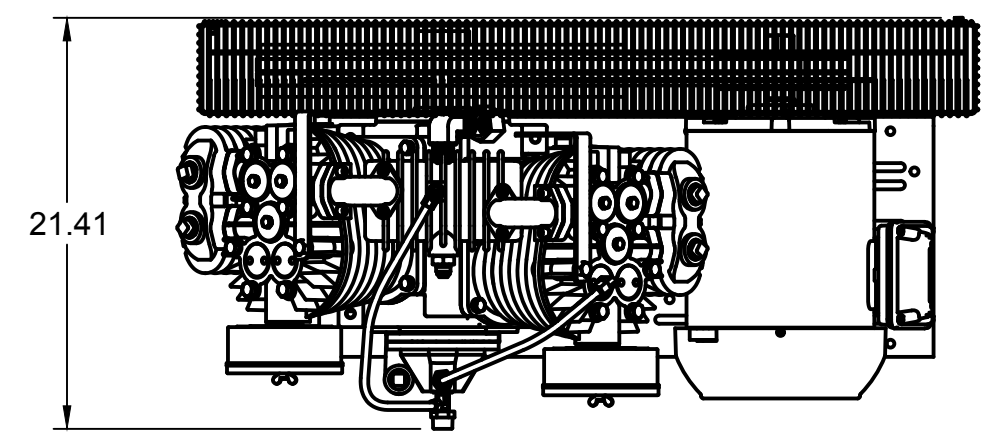

2

TOP VIEW

1

3

FRONT VIEW

SIDE VIEW

PARTS LIST

ITEM	QTY	PART NUMBER	DESCRIPTION
1	1	IAT-T80VB4	80 GALLON VERTICAL TANK BASIC
2	1	IAT-B716	7.5HP CA2 SKID BASIC
3	1	IAT-RCP-7.5-230-3	7.5-10 HP 3PH 480V WEG STARTER

TANK DISCHARGE
 OUTLET SIZE: 3/4"
**PANEL COMPONENTS
 NOT INDICATED**

D

D

C

C

B

B

A

A

4

3

2

1

TOP VIEW

FRONT VIEW

SIDE VIEW

PARTS LIST

ITEM	QTY	PART NUMBER	DESCRIPTION
1	1	IAT-TP32BKWR (CURRENT)	32IN TOP PLATE
2	1	IAT-EM-7.5-1-170	7.5HP 1 PHASE 1750 RPM MOTOR
3	1	IAT-CA2	10HP BARE PUMP
4	1	IAT-2BK67-1-3/8	2B 6.45 FIXED BORE 1-3/8
5	1	IAT-LPH13/8 HUB	1 3/8 HUB
6	2	IAT-B76	BELT
7	1	IAT-2404-08-12-O	3/4MP X 1/2 M JIC STRAIGHT OR
8	1	IAT-BG40X20X5EU	#3EU BELT GUARD 10HP ELE
9	2	IAT-1/8X1X12	STRAP BELT GUARD