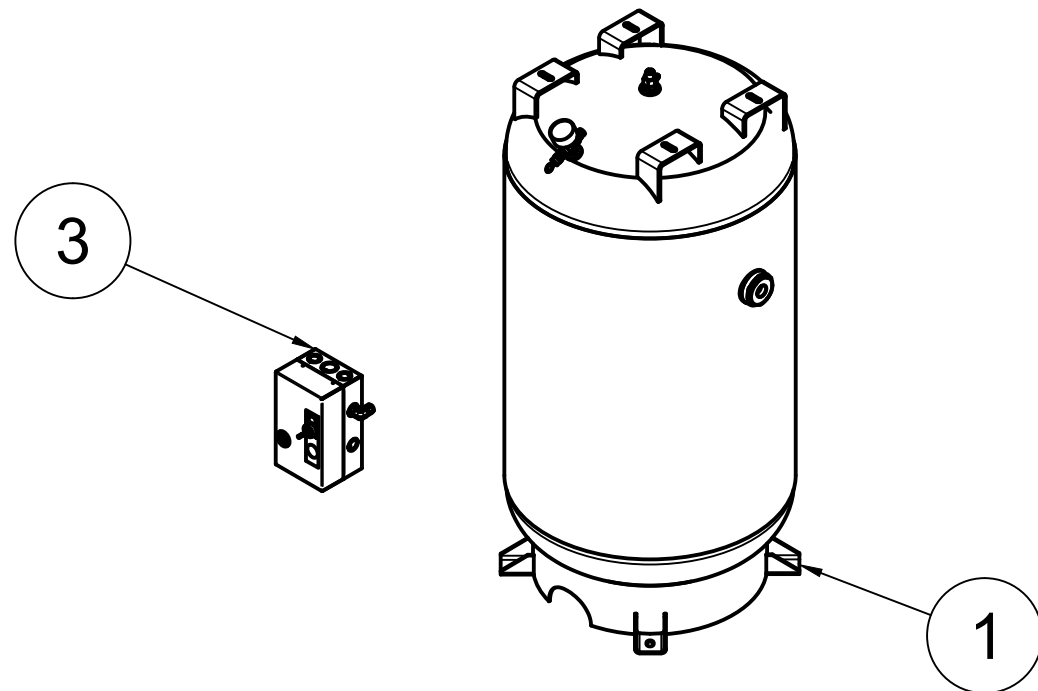

2

TOP VIEW

1

3

FRONT VIEW

SIDE VIEW

PARTS LIST

ITEM	QTY	PART NUMBER	DESCRIPTION
1	1	IAT-T80VB4	80 GALLON VERTICAL TANK BASIC
2	1	IAT-B716	7.5HP CA2 SKID BASIC
3	1	IAT-RCP-7.5-230-3	7.5-10 HP 3PH 480V WEG STARTER

TANK DISCHARGE
 OUTLET SIZE: 3/4"
**PANEL COMPONENTS
 NOT INDICATED**

D

D

C

C

B

B

A

PARTS LIST

ITEM	QTY	PART NUMBER	DESCRIPTION
1	1	IAT-TP32BKWR (CURRENT)	32IN TOP PLATE
2	1	IAT-EM-7.5-1-170	7.5HP 1 PHASE 1750 RPM MOTOR
3	1	IAT-CA2	10HP BARE PUMP
4	1	IAT-2BK67-1-3/8	2B 6.45 FIXED BORE 1-3/8
5	1	IAT-LPH13/8 HUB	1 3/8 HUB
6	2	IAT-B76	BELT
7	1	IAT-2404-08-12-O	3/4MP X 1/2 M JIC STRAIGHT OR
8	1	IAT-BG40X20X5EU	#3EU BELT GUARD 10HP ELE
9	2	IAT-1/8X1X12	STRAP BELT GUARD

4

3

2

1

PARTS LIST				PARTS LIST			
ITEM	QTY	PART NUMBER	DESCRIPTION	ITEM	QTY	PART NUMBER	DESCRIPTION
1	1	IAT-80VNTPBKWR	80 GALLON BLACK TANK	7	1	IAT-ST25-200	SAFETY VALVE 200 PSI
3	1	IAT-PF3/4PLUG	3/4" PLUG	8	1	IAT-BPC-2404-06-04	1/4 P X 3/8 COMP PUSH LOK ST
4	1	IAT-PF1/4"CL	1/4" CLOSE NIPPLE GALV	9	1	IAT-CTJ1234	JIC CHECK VALVE
5	1	IAT-PF1/4CROSS	1/4" CROSS GAL	10	1	IAT-BDC604-04	1/4 PIPE DRAIN COCK
6	1	IAT-PSB20	AIR GAUGE BACK MT 1/4	11	1	IAT-109-2	1/8 BRASS PLUG