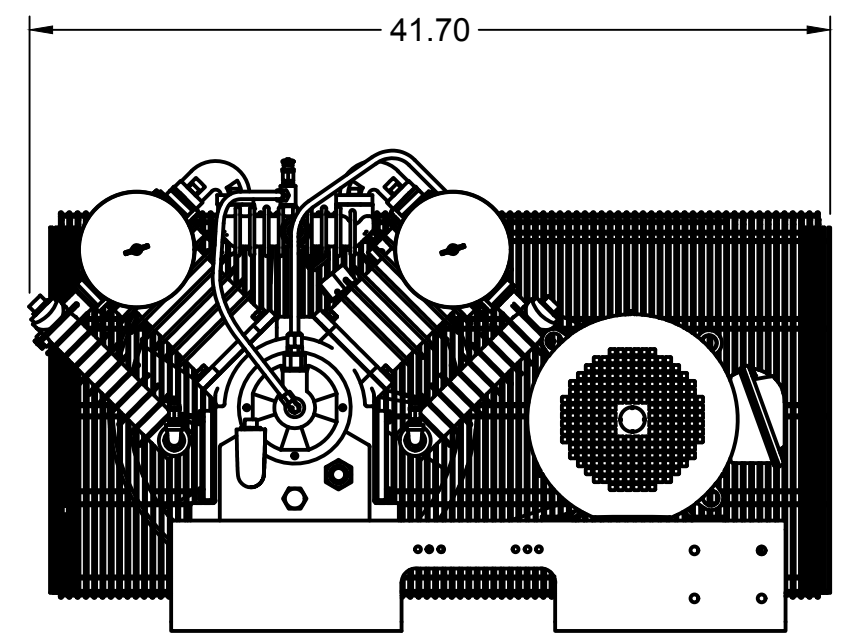

2

TOP VIEW

1

3

FRONT VIEW

SIDE VIEW

PARTS LIST

ITEM	QTY	PART NUMBER	DESCRIPTION
1	1	IAT-T80VB4	80 GALLON VERTICAL TANK BASIC
2	1	IAT-B716	7.5HP CA2 SKID BASIC
3	1	IAT-RCP-7.5-230-3	7.5-10 HP 3PH 480V WEG STARTER

A

4

3

2

1

TOP VIEW

FRONT VIEW

SIDE VIEW

PARTS LIST

ITEM	QTY	PART NUMBER	DESCRIPTION
1	1	IAT-TP32BKWR (CURRENT)	32IN TOP PLATE
2	1	IAT-EM-7.5-1-170	7.5HP 1 PHASE 1750 RPM MOTOR
3	1	IAT-CA2	10HP BARE PUMP
4	1	IAT-2BK67-1-3/8	2B 6.45 FIXED BORE 1-3/8
5	1	IAT-LPH13/8 HUB	1 3/8 HUB
6	2	IAT-B76	BELT
7	1	IAT-2404-08-12-O	3/4MP X 1/2 M JIC STRAIGHT OR
8	1	IAT-BG40X20X5EU	#3EU BELT GUARD 10HP ELE
9	2	IAT-1/8X1X12	STRAP BELT GUARD

4

3

2

1

PARTS LIST				PARTS LIST			
ITEM	QTY	PART NUMBER	DESCRIPTION	ITEM	QTY	PART NUMBER	DESCRIPTION
1	1	IAT-80VNTPBKWR	80 GALLON BLACK TANK	7	1	IAT-ST25-200	SAFETY VALVE 200 PSI
3	1	IAT-PF3/4PLUG	3/4" PLUG	8	1	IAT-BPC-2404-06-04	1/4 P X 3/8 COMP PUSH LOK ST
4	1	IAT-PF1/4"CL	1/4" CLOSE NIPPLE GALV	9	1	IAT-CTJ1234	JIC CHECK VALVE
5	1	IAT-PF1/4CROSS	1/4" CROSS GAL	10	1	IAT-BDC604-04	1/4 PIPE DRAIN COCK
6	1	IAT-PSB20	AIR GAUGE BACK MT 1/4	11	1	IAT-109-2	1/8 BRASS PLUG