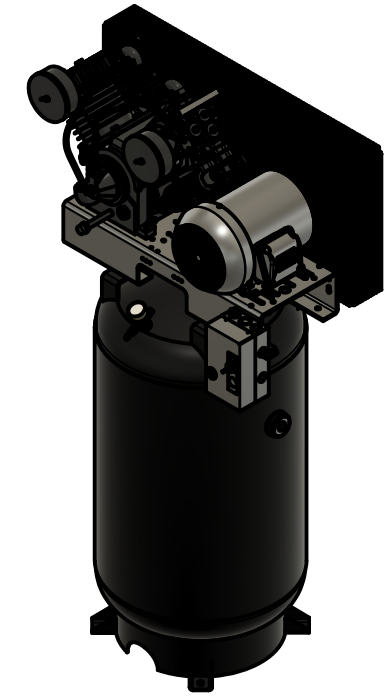

2

TOP VIEW

1

3

FRONT VIEW

SIDE VIEW

PARTS LIST

ITEM	QTY	PART NUMBER	DESCRIPTION
1	1	IAT-T80VB4	80 GALLON VERTICAL TANK BASIC
2	1	IAT-B716	7.5HP CA2 SKID BASIC
3	1	IAT-RCP-7.5-230-3	7.5-10 HP 3PH 480V WEG STARTER

TANK DISCHARGE
 OUTLET SIZE: 3/4"
**PANEL COMPONENTS
 NOT INDICATED**

D

D

C

C

B

B

A

PARTS LIST

ITEM	QTY	PART NUMBER	DESCRIPTION
1	1	IAT-TP32BKWR (CURRENT)	32IN TOP PLATE
2	1	IAT-EM-7.5-1-170	7.5HP 1 PHASE 1750 RPM MOTOR
3	1	IAT-CA2	10HP BARE PUMP
4	1	IAT-2BK67-1-3/8	2B 6.45 FIXED BORE 1-3/8
5	1	IAT-LPH13/8 HUB	1 3/8 HUB
6	2	IAT-B76	BELT
7	1	IAT-2404-08-12-O	3/4MP X 1/2 M JIC STRAIGHT OR
8	1	IAT-BG40X20X5EU	#3EU BELT GUARD 10HP ELE
9	2	IAT-1/8X1X12	STRAP BELT GUARD

4

3

2

1

PARTS LIST				PARTS LIST			
ITEM	QTY	PART NUMBER	DESCRIPTION	ITEM	QTY	PART NUMBER	DESCRIPTION
1	1	IAT-80VNTPBKWR	80 GALLON BLACK TANK	7	1	IAT-ST25-200	SAFETY VALVE 200 PSI
3	1	IAT-PF3/4PLUG	3/4" PLUG	8	1	IAT-BPC-2404-06-04	1/4 P X 3/8 COMP PUSH LOK ST
4	1	IAT-PF1/4"CL	1/4" CLOSE NIPPLE GALV	9	1	IAT-CTJ1234	JIC CHECK VALVE
5	1	IAT-PF1/4CROSS	1/4" CROSS GAL	10	1	IAT-BDC604-04	1/4 PIPE DRAIN COCK
6	1	IAT-PSB20	AIR GAUGE BACK MT 1/4	11	1	IAT-109-2	1/8 BRASS PLUG