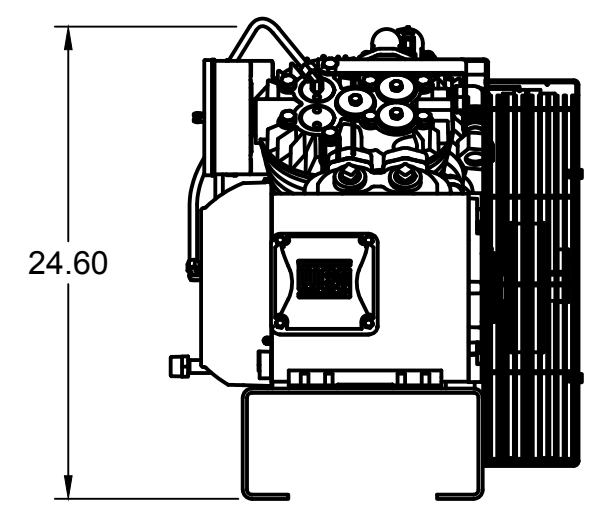

2

TOP VIEW

1

3

FRONT VIEW

SIDE VIEW

PARTS LIST

ITEM	QTY	PART NUMBER	DESCRIPTION
1	1	IAT-T80VB4	80 GALLON VERTICAL TANK BASIC
2	1	IAT-B716	7.5HP CA2 SKID BASIC
3	1	IAT-RCP-7.5-230-3	7.5-10 HP 3PH 480V WEG STARTER

A

4

3

2

1

TOP VIEW

FRONT VIEW

SIDE VIEW

PARTS LIST

ITEM	QTY	PART NUMBER	DESCRIPTION
1	1	IAT-TP32BKWR (CURRENT)	32IN TOP PLATE
2	1	IAT-EM-7.5-1-170	7.5HP 1 PHASE 1750 RPM MOTOR
3	1	IAT-CA2	10HP BARE PUMP
4	1	IAT-2BK67-1-3/8	2B 6.45 FIXED BORE 1-3/8
5	1	IAT-LPH13/8 HUB	1 3/8 HUB
6	2	IAT-B76	BELT
7	1	IAT-2404-08-12-O	3/4MP X 1/2 M JIC STRAIGHT OR
8	1	IAT-BG40X20X5EU	#3EU BELT GUARD 10HP ELE
9	2	IAT-1/8X1X12	STRAP BELT GUARD

4

3

2

1

PARTS LIST				PARTS LIST			
ITEM	QTY	PART NUMBER	DESCRIPTION	ITEM	QTY	PART NUMBER	DESCRIPTION
1	1	IAT-80VNTPBKWR	80 GALLON BLACK TANK	7	1	IAT-ST25-200	SAFETY VALVE 200 PSI
3	1	IAT-PF3/4PLUG	3/4" PLUG	8	1	IAT-BPC-2404-06-04	1/4 P X 3/8 COMP PUSH LOK ST
4	1	IAT-PF1/4"CL	1/4" CLOSE NIPPLE GALV	9	1	IAT-CTJ1234	JIC CHECK VALVE
5	1	IAT-PF1/4CROSS	1/4" CROSS GAL	10	1	IAT-BDC604-04	1/4 PIPE DRAIN COCK
6	1	IAT-PSB20	AIR GAUGE BACK MT 1/4	11	1	IAT-109-2	1/8 BRASS PLUG