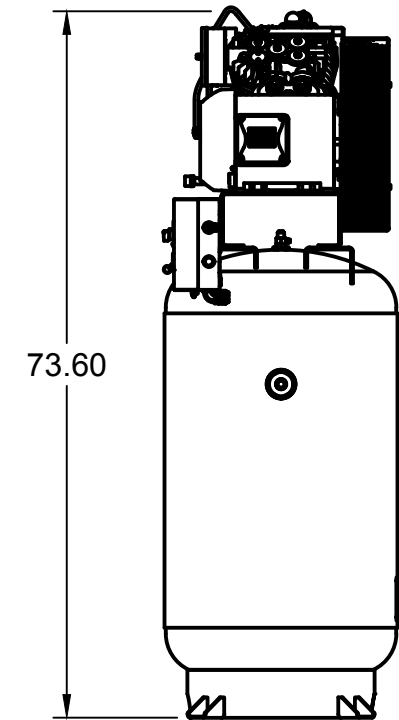

2

TOP VIEW

1

3

FRONT VIEW

SIDE VIEW

PARTS LIST

ITEM	QTY	PART NUMBER	DESCRIPTION
1	1	IAT-T80VB4	80 GALLON VERTICAL TANK BASIC
2	1	IAT-B716	7.5HP CA2 SKID BASIC
3	1	IAT-RCP-7.5-230-3	7.5-10 HP 3PH 480V WEG STARTER

TANK DISCHARGE
 OUTLET SIZE: 3/4"
**PANEL COMPONENTS
 NOT INDICATED**

D

D

C

C

B

B

A

A

4

3

2

1

TOP VIEW

FRONT VIEW

SIDE VIEW

PARTS LIST

ITEM	QTY	PART NUMBER	DESCRIPTION
1	1	IAT-TP32BKWR (CURRENT)	32IN TOP PLATE
2	1	IAT-EM-7.5-1-170	7.5HP 1 PHASE 1750 RPM MOTOR
3	1	IAT-CA2	10HP BARE PUMP
4	1	IAT-2BK67-1-3/8	2B 6.45 FIXED BORE 1-3/8
5	1	IAT-LPH13/8 HUB	1 3/8 HUB
6	2	IAT-B76	BELT
7	1	IAT-2404-08-12-O	3/4MP X 1/2 M JIC STRAIGHT OR
8	1	IAT-BG40X20X5EU	#3EU BELT GUARD 10HP ELE
9	2	IAT-1/8X1X12	STRAP BELT GUARD