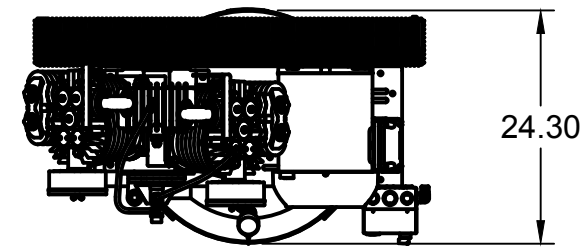

2

TOP VIEW

1

3

FRONT VIEW

SIDE VIEW

PARTS LIST

ITEM	QTY	PART NUMBER	DESCRIPTION
1	1	IAT-T80VB4	80 GALLON VERTICAL TANK BASIC
2	1	IAT-B716	7.5HP CA2 SKID BASIC
3	1	IAT-RCP-7.5-230-3	7.5-10 HP 3PH 480V WEG STARTER

TANK DISCHARGE
 OUTLET SIZE: 3/4"
**PANEL COMPONENTS
 NOT INDICATED**

D

D

C

C

B

B

A

A

4

3

2

1

TOP VIEW

FRONT VIEW

SIDE VIEW

PARTS LIST

ITEM	QTY	PART NUMBER	DESCRIPTION
1	1	IAT-TP32BKWR (CURRENT)	32IN TOP PLATE
2	1	IAT-EM-7.5-1-170	7.5HP 1 PHASE 1750 RPM MOTOR
3	1	IAT-CA2	10HP BARE PUMP
4	1	IAT-2BK67-1-3/8	2B 6.45 FIXED BORE 1-3/8
5	1	IAT-LPH13/8 HUB	1 3/8 HUB
6	2	IAT-B76	BELT
7	1	IAT-2404-08-12-O	3/4MP X 1/2 M JIC STRAIGHT OR
8	1	IAT-BG40X20X5EU	#3EU BELT GUARD 10HP ELE
9	2	IAT-1/8X1X12	STRAP BELT GUARD