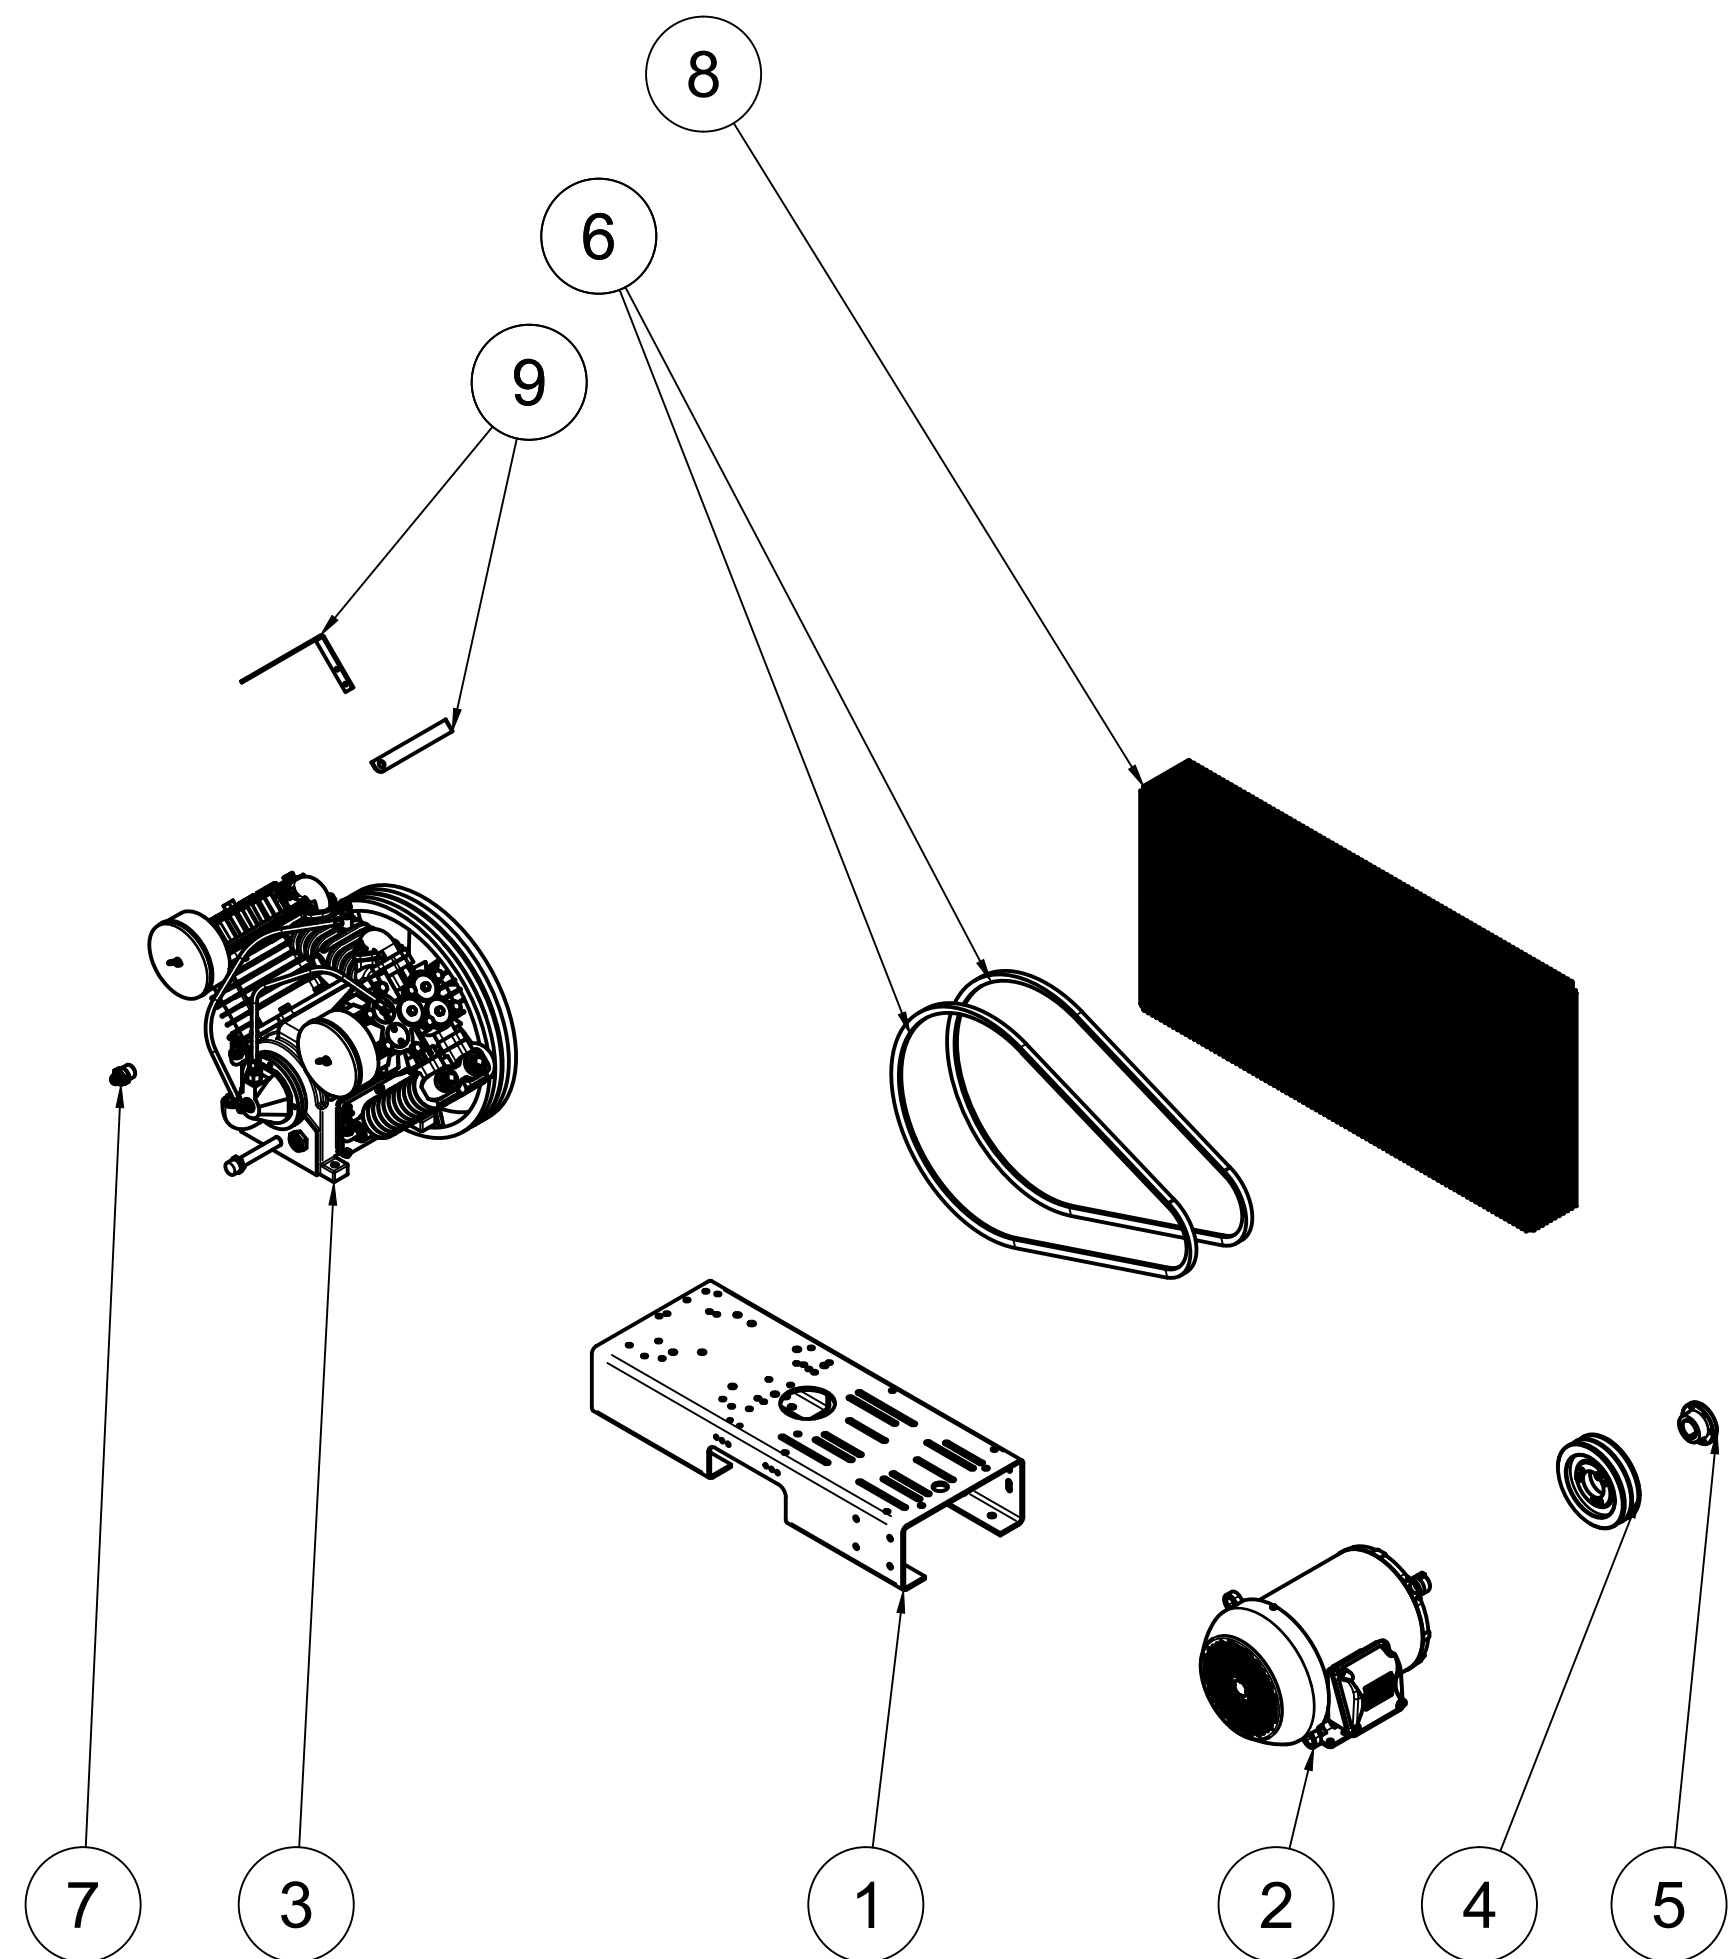

D

D

C

C

B

B

A

A

4

3

2

1

TOP VIEW