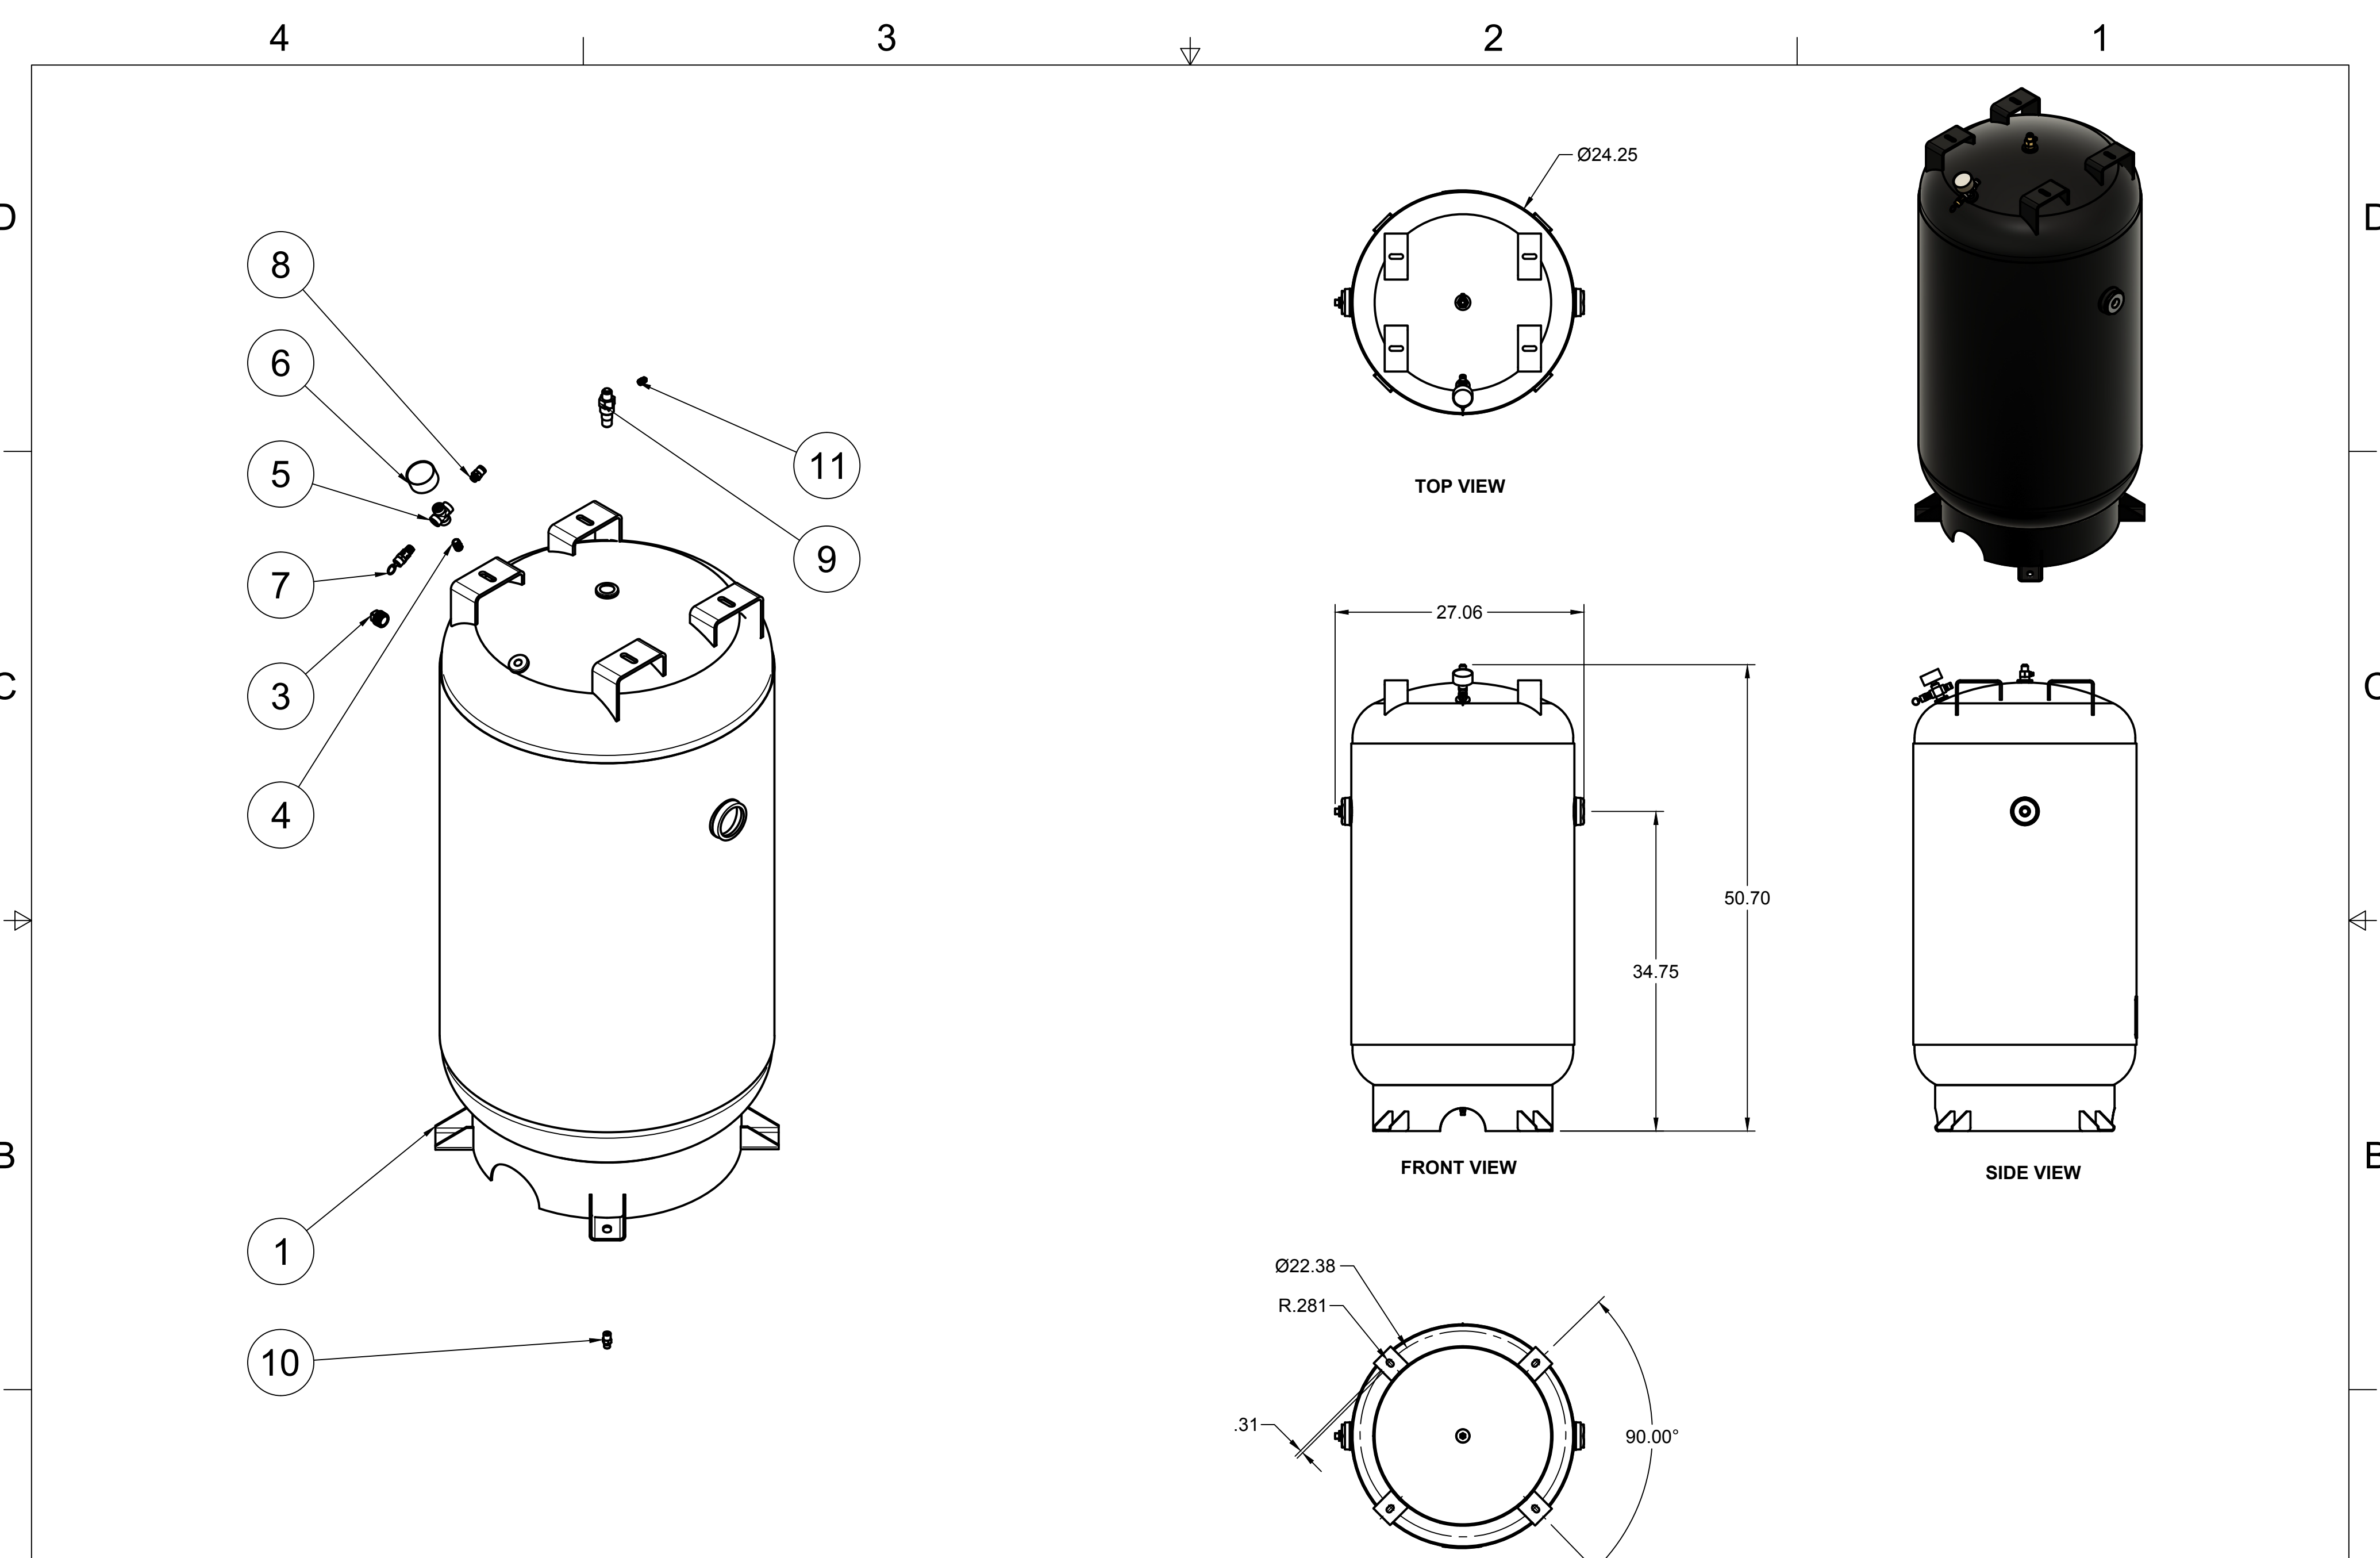

2

TOP VIEW

1

3

FRONT VIEW

SIDE VIEW

PARTS LIST

ITEM	QTY	PART NUMBER	DESCRIPTION
1	1	IAT-T80VB4	80 GALLON VERTICAL TANK BASIC
2	1	IAT-B716	7.5HP CA2 SKID BASIC
3	1	IAT-RCP-7.5-230-3	7.5-10 HP 3PH 480V WEG STARTER

PARTS LIST

ITEM	QTY	PART NUMBER	DESCRIPTION
1	1	IAT-TP32BKWR (CURRENT)	32IN TOP PLATE
2	1	IAT-EM-7.5-1-170	7.5HP 1 PHASE 1750 RPM MOTOR
3	1	IAT-CA2	10HP BARE PUMP
4	1	IAT-2BK67-1-3/8	2B 6.45 FIXED BORE 1-3/8
5	1	IAT-LPH13/8 HUB	1 3/8 HUB
6	2	IAT-B76	BELT
7	1	IAT-2404-08-12-O	3/4MP X 1/2 M JIC STRAIGHT OR
8	1	IAT-BG40X20X5EU	#3EU BELT GUARD 10HP ELE
9	2	IAT-1/8X1X12	STRAP BELT GUARD

4

3

2

1

PARTS LIST				PARTS LIST			
ITEM	QTY	PART NUMBER	DESCRIPTION	ITEM	QTY	PART NUMBER	DESCRIPTION
1	1	IAT-80VNTPBKWR	80 GALLON BLACK TANK	7	1	IAT-ST25-200	SAFETY VALVE 200 PSI
3	1	IAT-PF3/4PLUG	3/4" PLUG	8	1	IAT-BPC-2404-06-04	1/4 P X 3/8 COMP PUSH LOK ST
4	1	IAT-PF1/4"CL	1/4" CLOSE NIPPLE GALV	9	1	IAT-CTJ1234	JIC CHECK VALVE
5	1	IAT-PF1/4CROSS	1/4" CROSS GAL	10	1	IAT-BDC604-04	1/4 PIPE DRAIN COCK
6	1	IAT-PSB20	AIR GAUGE BACK MT 1/4	11	1	IAT-109-2	1/8 BRASS PLUG

PARTS LIST				PARTS LIST			
ITEM	QTY	PART NUMBER	DESCRIPTION	ITEM	QTY	PART NUMBER	DESCRIPTION
7	1	IAT-ST25-200	SAFETY VALVE 200 PSI	7	1	IAT-ST25-200	SAFETY VALVE 200 PSI
8	1	IAT-BPC-2404-06-04	1/4 P X 3/8 COMP PUSH LOK ST	8	1	IAT-BPC-2404-06-04	1/4 P X 3/8 COMP PUSH LOK ST
9	1	IAT-CTJ1234	JIC CHECK VALVE	9	1	IAT-CTJ1234	JIC CHECK VALVE
10	1	IAT-BDC604-04	1/4 PIPE DRAIN COCK	10	1	IAT-BDC604-04	1/4 PIPE DRAIN COCK
11	1	IAT-109-2	1/8 BRASS PLUG	11	1	IAT-109-2	1/8 BRASS PLUG