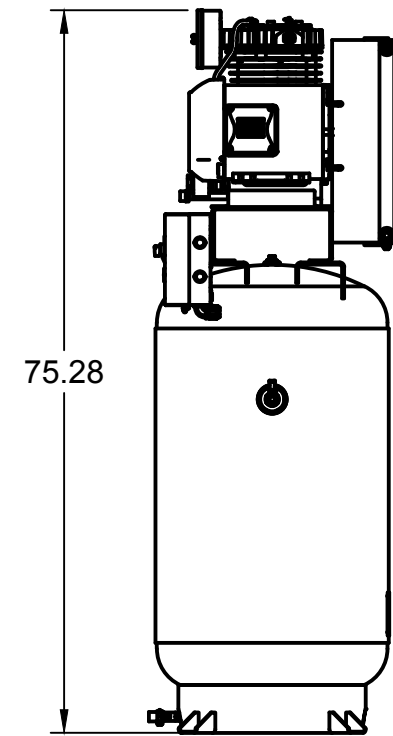

TOP VIEW

FRONT VIEW

SIDE VIEW

PARTS LIST

ITEM	QTY	PART NUMBER	DESCRIPTION
1	1	IAT-T80VEC	80 GALLON VERTICAL TANK ELITE
2	1	IAT-RCP-7.5-230-1	7.5HP 1PH 208-230V WEG STARTER
3	1	IAT-B714E	7.5HP 1 PHASE ELITE SKID

TANK DISCHARGE
OUTLET SIZE: 3/4"

4

3

2

1

D

D

C

C

B

B

A

A

PARTS LIST				PARTS LIST			
ITEM	QTY	PART NUMBER	DESCRIPTION	ITEM	QTY	PART NUMBER	DESCRIPTION
1	1	IAT-TP32BKWR (CURRENT)	32IN TOP PLATE	7	2	IAT-2404-08-12-O	3/4MP X 1/2 M JIC STRAIGHT OR
2	1	IAT-CA1-B	5-7.5HP PUMP W CENTRIFUGAL UN	8	1	IAT-CA-3353103	LOW OIL PIPE CONNECTOR
3	1	IAT-M-12-AL	BELT GUARD COOLER 48 CFM	9	1	IAT-3353102-D	LOW OIL MONITOR
4	1	IAT-BG5X20X32-V2	BELT GUARD 5HP ELEC. NEW 2-03	10	1	IAT-2BK100-1-3/8	2B 9.75 FIXED BORE 1-3/8
5	2	IAT-PF3/4PLUG	3/4" PLUG	11	1	213_5T_LEFT	7.5HP 1 PHASE 1750 RPM MOTOR
6	1	IAT-2501-08-12-O	3/4 MP X 1/2 M JIC 90 DEG R IN	12	2	IAT-B70	B-70" BELT
				13	1	IAT-215-D-BE	215 MOTOR BASE W/DOUBLE ADJ

4

3

2

1

PARTS LIST				PARTS LIST			
ITEM	QTY	PART NUMBER	DESCRIPTION	ITEM	QTY	PART NUMBER	DESCRIPTION
1	1	IAT-80VNTPBKWR	80 GALLON BLACK TANK	11	2	IAT-PF1/4COUPLING	1/4 COUPLING
3	1	IAT-PF3/4PLUG	3/4" PLUG	12	1	IAT-PF1/4X3NIPPLE	1/4" X 3" NIPPLE
4	1	IAT-PF1/4"CL	1/4" CLOSE NIPPLE GALV	13	1	IAT-EDVS9002	1/4 BALL VALVE STRAINER
5	1	IAT-PF1/4CROSS	1/4" CROSS GAL	14	1	IAT-WV-1	AIR OPERATED AUTO TANK DRAIN
6	1	IAT-PSB20	AIR GAUGE BACK MT 1/4	15	1	IAT-BPC-2501-04-02	1/8 P X 1/4 COMP PUSH LOK 90
7	1	IAT-ST25-200	SAFETY VALVE 200 PSI	16	1	IAT-CTJ1234	JIC CHECK VALVE
8	1	IAT-BPC-2404-06-04	1/4 P X 3/8 COMP PUSH LOK ST	17	1	IAT-BPC-2404-04-02	1/8 P X 1/4 COMP PUSH LOC ST
9	1	IAT-PF1/4" STR 90 B	1/4" STREET 90 GALV	18	1	IAT-PF3/4"CL	3/4" CLOSE NIPPLE BL
10	1	IAT-PF1/4X6NIPPLE	1/4" X 6 NIPPLE	19	1	IAT-716116	BALL VALVE 3/4