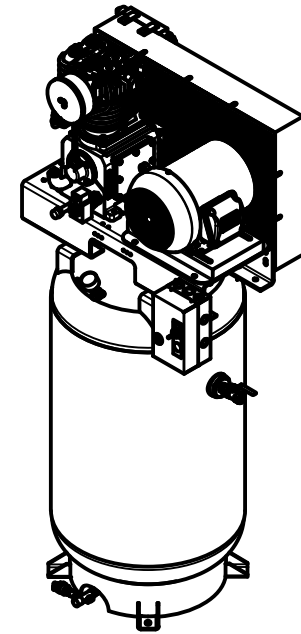

TOP VIEW

FRONT VIEW

SIDE VIEW

PARTS LIST

ITEM	QTY	PART NUMBER	DESCRIPTION
1	1	IAT-T80VEC	80 GALLON VERTICAL TANK ELITE
2	1	IAT-RCP-7.5-230-1	7.5HP 1PH 208-230V WEG STARTER
3	1	IAT-B714E	7.5HP 1 PHASE ELITE SKID

TANK DISCHARGE
OUTLET SIZE: 3/4"

4

3

2

1

D

D

C

C

B

B

A

A

PARTS LIST				PARTS LIST			
ITEM	QTY	PART NUMBER	DESCRIPTION	ITEM	QTY	PART NUMBER	DESCRIPTION
1	1	IAT-TP32BKWR (CURRENT)	32IN TOP PLATE	7	2	IAT-2404-08-12-O	3/4MP X 1/2 M JIC STRAIGHT OR
2	1	IAT-CA1-B	5-7.5HP PUMP W CENTRIFUGAL UN	8	1	IAT-CA-3353103	LOW OIL PIPE CONNECTOR
3	1	IAT-M-12-AL	BELT GUARD COOLER 48 CFM	9	1	IAT-3353102-D	LOW OIL MONITOR
4	1	IAT-BG5X20X32-V2	BELT GUARD 5HP ELEC. NEW 2-03	10	1	IAT-2BK100-1-3/8	2B 9.75 FIXED BORE 1-3/8
5	2	IAT-PF3/4PLUG	3/4" PLUG	11	1	213_5T_LEFT	7.5HP 1 PHASE 1750 RPM MOTOR
6	1	IAT-2501-08-12-O	3/4 MP X 1/2 M JIC 90 DEG R IN	12	2	IAT-B70	B-70" BELT
				13	1	IAT-215-D-BE	215 MOTOR BASE W/DOUBLE ADJ

4

3

2

1

PARTS LIST				PARTS LIST			
ITEM	QTY	PART NUMBER	DESCRIPTION	ITEM	QTY	PART NUMBER	DESCRIPTION
1	1	IAT-80VNTPBKWR	80 GALLON BLACK TANK	11	2	IAT-PF1/4COUPLING	1/4 COUPLING
3	1	IAT-PF3/4PLUG	3/4" PLUG	12	1	IAT-PF1/4X3NIPPLE	1/4" X 3" NIPPLE
4	1	IAT-PF1/4"CL	1/4" CLOSE NIPPLE GALV	13	1	IAT-EDVS9002	1/4 BALL VALVE STRAINER
5	1	IAT-PF1/4CROSS	1/4" CROSS GAL	14	1	IAT-WV-1	AIR OPERATED AUTO TANK DRAIN
6	1	IAT-PSB20	AIR GAUGE BACK MT 1/4	15	1	IAT-BPC-2501-04-02	1/8 P X 1/4 COMP PUSH LOK 90
7	1	IAT-ST25-200	SAFETY VALVE 200 PSI	16	1	IAT-CTJ1234	JIC CHECK VALVE
8	1	IAT-BPC-2404-06-04	1/4 P X 3/8 COMP PUSH LOK ST	17	1	IAT-BPC-2404-04-02	1/8 P X 1/4 COMP PUSH LOC ST
9	1	IAT-PF1/4" STR 90 B	1/4" STREET 90 GALV	18	1	IAT-PF3/4"CL	3/4" CLOSE NIPPLE BL
10	1	IAT-PF1/4X6NIPPLE	1/4" X 6 NIPPLE	19	1	IAT-716116	BALL VALVE 3/4