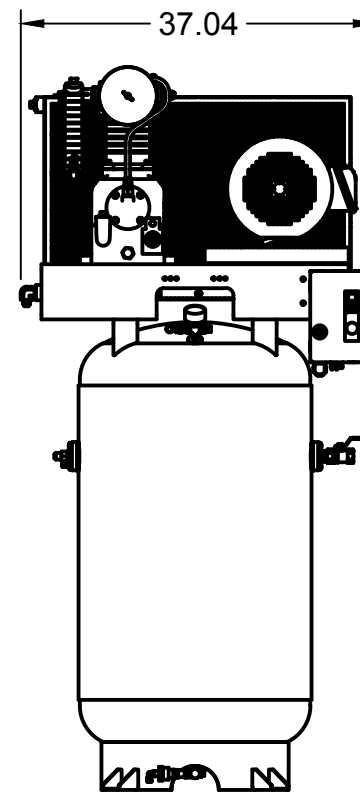

TOP VIEW

FRONT VIEW

SIDE VIEW

PARTS LIST

ITEM	QTY	PART NUMBER	DESCRIPTION
1	1	IAT-T80VEC	80 GALLON VERTICAL TANK ELITE
2	1	IAT-RCP-7.5-230-1	7.5HP 1PH 208-230V WEG STARTER
3	1	IAT-B714E	7.5HP 1 PHASE ELITE SKID

TANK DISCHARGE
OUTLET SIZE: 3/4"

4

3

2

1

D

D

C

C

B

B

A

A

PARTS LIST				PARTS LIST			
ITEM	QTY	PART NUMBER	DESCRIPTION	ITEM	QTY	PART NUMBER	DESCRIPTION
1	1	IAT-TP32BKWR (CURRENT)	32IN TOP PLATE	7	2	IAT-2404-08-12-O	3/4MP X 1/2 M JIC STRAIGHT OR
2	1	IAT-CA1-B	5-7.5HP PUMP W CENTRIFUGAL UN	8	1	IAT-CA-3353103	LOW OIL PIPE CONNECTOR
3	1	IAT-M-12-AL	BELT GUARD COOLER 48 CFM	9	1	IAT-3353102-D	LOW OIL MONITOR
4	1	IAT-BG5X20X32-V2	BELT GUARD 5HP ELEC. NEW 2-03	10	1	IAT-2BK100-1-3/8	2B 9.75 FIXED BORE 1-3/8
5	2	IAT-PF3/4PLUG	3/4" PLUG	11	1	213_5T_LEFT	7.5HP 1 PHASE 1750 RPM MOTOR
6	1	IAT-2501-08-12-O	3/4 MP X 1/2 M JIC 90 DEG R IN	12	2	IAT-B70	B-70" BELT
				13	1	IAT-215-D-BE	215 MOTOR BASE W/DOUBLE ADJ

4

3

2

1

PARTS LIST				PARTS LIST			
ITEM	QTY	PART NUMBER	DESCRIPTION	ITEM	QTY	PART NUMBER	DESCRIPTION
1	1	IAT-80VNTPBKWR	80 GALLON BLACK TANK	11	2	IAT-PF1/4COUPLING	1/4 COUPLING
3	1	IAT-PF3/4PLUG	3/4" PLUG	12	1	IAT-PF1/4X3NIPPLE	1/4" X 3" NIPPLE
4	1	IAT-PF1/4"CL	1/4" CLOSE NIPPLE GALV	13	1	IAT-EDVS9002	1/4 BALL VALVE STRAINER
5	1	IAT-PF1/4CROSS	1/4" CROSS GAL	14	1	IAT-WV-1	AIR OPERATED AUTO TANK DRAIN
6	1	IAT-PSB20	AIR GAUGE BACK MT 1/4	15	1	IAT-BPC-2501-04-02	1/8 P X 1/4 COMP PUSH LOK 90
7	1	IAT-ST25-200	SAFETY VALVE 200 PSI	16	1	IAT-CTJ1234	JIC CHECK VALVE
8	1	IAT-BPC-2404-06-04	1/4 P X 3/8 COMP PUSH LOK ST	17	1	IAT-BPC-2404-04-02	1/8 P X 1/4 COMP PUSH LOC ST
9	1	IAT-PF1/4" STR 90 B	1/4" STREET 90 GALV	18	1	IAT-PF3/4"CL	3/4" CLOSE NIPPLE BL
10	1	IAT-PF1/4X6NIPPLE	1/4" X 6 NIPPLE	19	1	IAT-716116	BALL VALVE 3/4