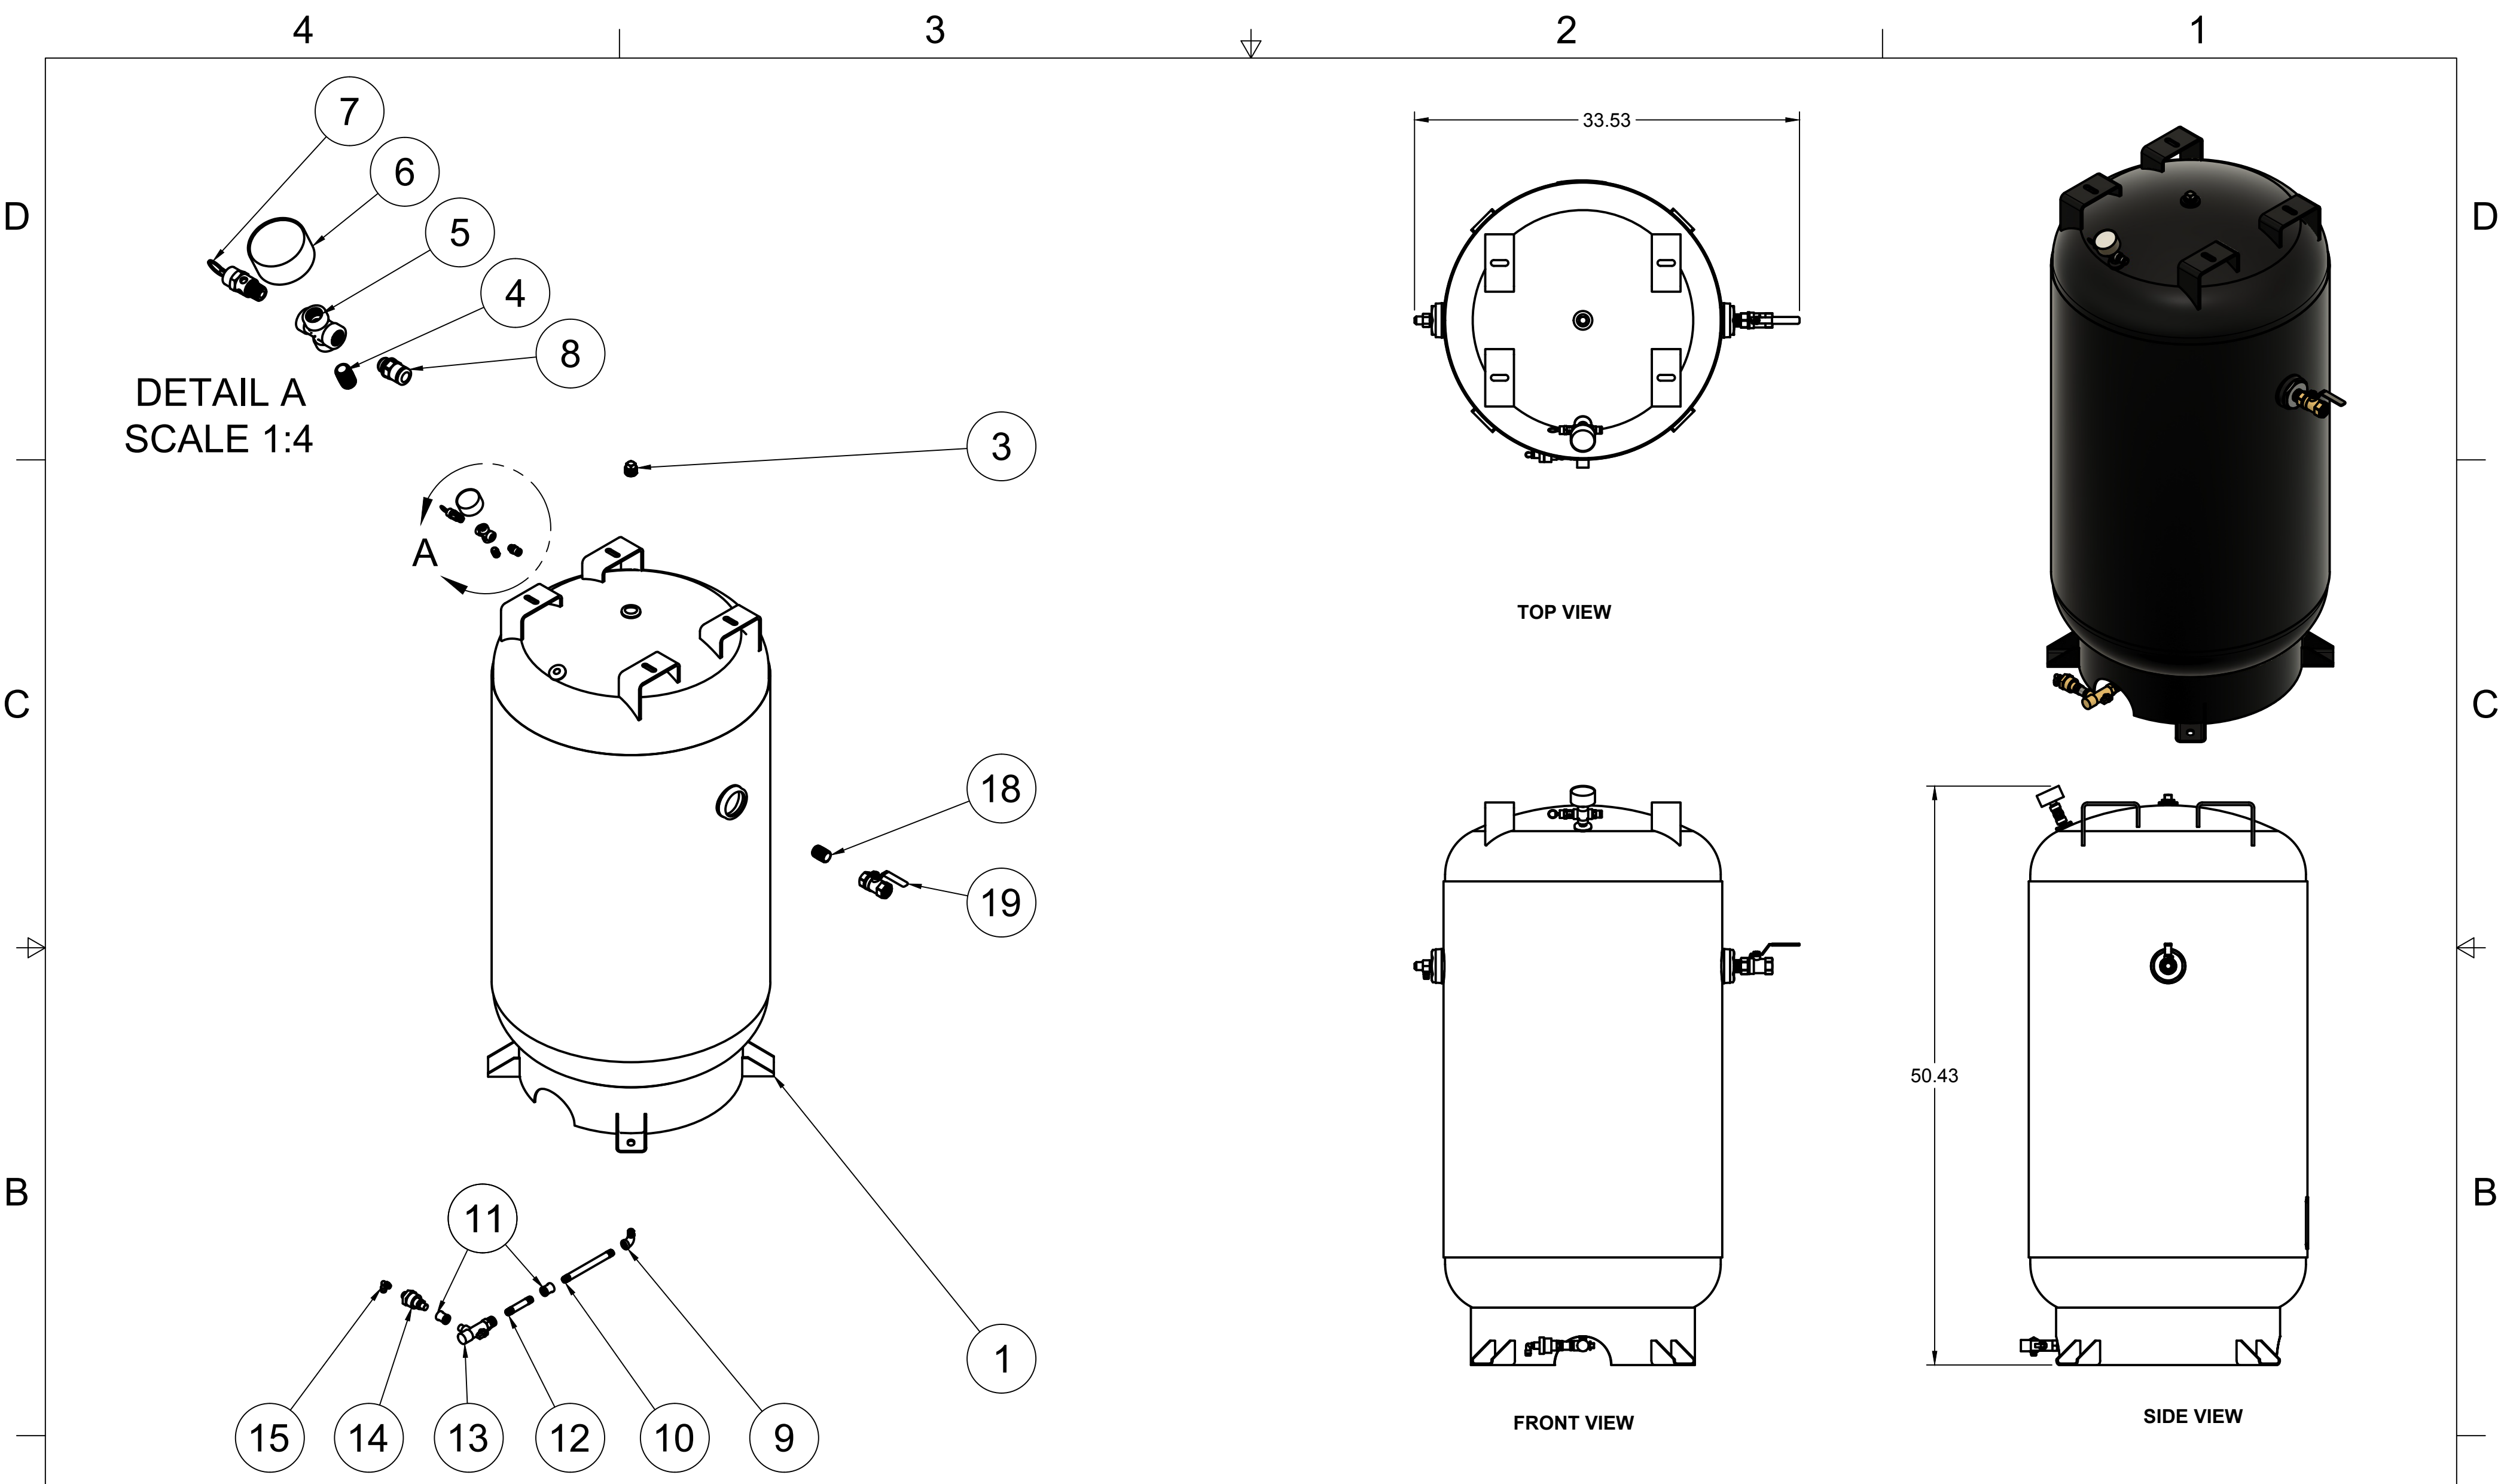

TOP VIEW

FRONT VIEW

SIDE VIEW

PARTS LIST

ITEM	QTY	PART NUMBER	DESCRIPTION
1	1	IAT-T80VEC	80 GALLON VERTICAL TANK ELITE
2	1	IAT-RCP-7.5-230-1	7.5HP 1PH 208-230V WEG STARTER
3	1	IAT-B714E	7.5HP 1 PHASE ELITE SKID

TANK DISCHARGE
OUTLET SIZE: 3/4"

4

3

2

1

D

D

C

C

B

B

A

A

PARTS LIST				PARTS LIST			
ITEM	QTY	PART NUMBER	DESCRIPTION	ITEM	QTY	PART NUMBER	DESCRIPTION
1	1	IAT-TP32BKWR (CURRENT)	32IN TOP PLATE	7	2	IAT-2404-08-12-O	3/4MP X 1/2 M JIC STRAIGHT OR
2	1	IAT-CA1-B	5-7.5HP PUMP W CENTRIFUGAL UN	8	1	IAT-CA-3353103	LOW OIL PIPE CONNECTOR
3	1	IAT-M-12-AL	BELT GUARD COOLER 48 CFM	9	1	IAT-3353102-D	LOW OIL MONITOR
4	1	IAT-BG5X20X32-V2	BELT GUARD 5HP ELEC. NEW 2-03	10	1	IAT-2BK100-1-3/8	2B 9.75 FIXED BORE 1-3/8
5	2	IAT-PF3/4PLUG	3/4" PLUG	11	1	213_5T_LEFT	7.5HP 1 PHASE 1750 RPM MOTOR
6	1	IAT-2501-08-12-O	3/4 MP X 1/2 M JIC 90 DEG R IN	12	2	IAT-B70	B-70" BELT
				13	1	IAT-215-D-BE	215 MOTOR BASE W/DOUBLE ADJ

4

3

2

1

PARTS LIST				PARTS LIST			
ITEM	QTY	PART NUMBER	DESCRIPTION	ITEM	QTY	PART NUMBER	DESCRIPTION
1	1	IAT-80VNTPBKWR	80 GALLON BLACK TANK	11	2	IAT-PF1/4COUPLING	1/4 COUPLING
3	1	IAT-PF3/4PLUG	3/4" PLUG	12	1	IAT-PF1/4X3NIPPLE	1/4" X 3" NIPPLE
4	1	IAT-PF1/4"CL	1/4" CLOSE NIPPLE GALV	13	1	IAT-EDVS9002	1/4 BALL VALVE STRAINER
5	1	IAT-PF1/4CROSS	1/4" CROSS GAL	14	1	IAT-WV-1	AIR OPERATED AUTO TANK DRAIN
6	1	IAT-PSB20	AIR GAUGE BACK MT 1/4	15	1	IAT-BPC-2501-04-02	1/8 P X 1/4 COMP PUSH LOK 90
7	1	IAT-ST25-200	SAFETY VALVE 200 PSI	16	1	IAT-CTJ1234	JIC CHECK VALVE
8	1	IAT-BPC-2404-06-04	1/4 P X 3/8 COMP PUSH LOK ST	17	1	IAT-BPC-2404-04-02	1/8 P X 1/4 COMP PUSH LOC ST
9	1	IAT-PF1/4" STR 90 B	1/4" STREET 90 GALV	18	1	IAT-PF3/4"CL	3/4" CLOSE NIPPLE BL
10	1	IAT-PF1/4X6NIPPLE	1/4" X 6 NIPPLE	19	1	IAT-716116	BALL VALVE 3/4