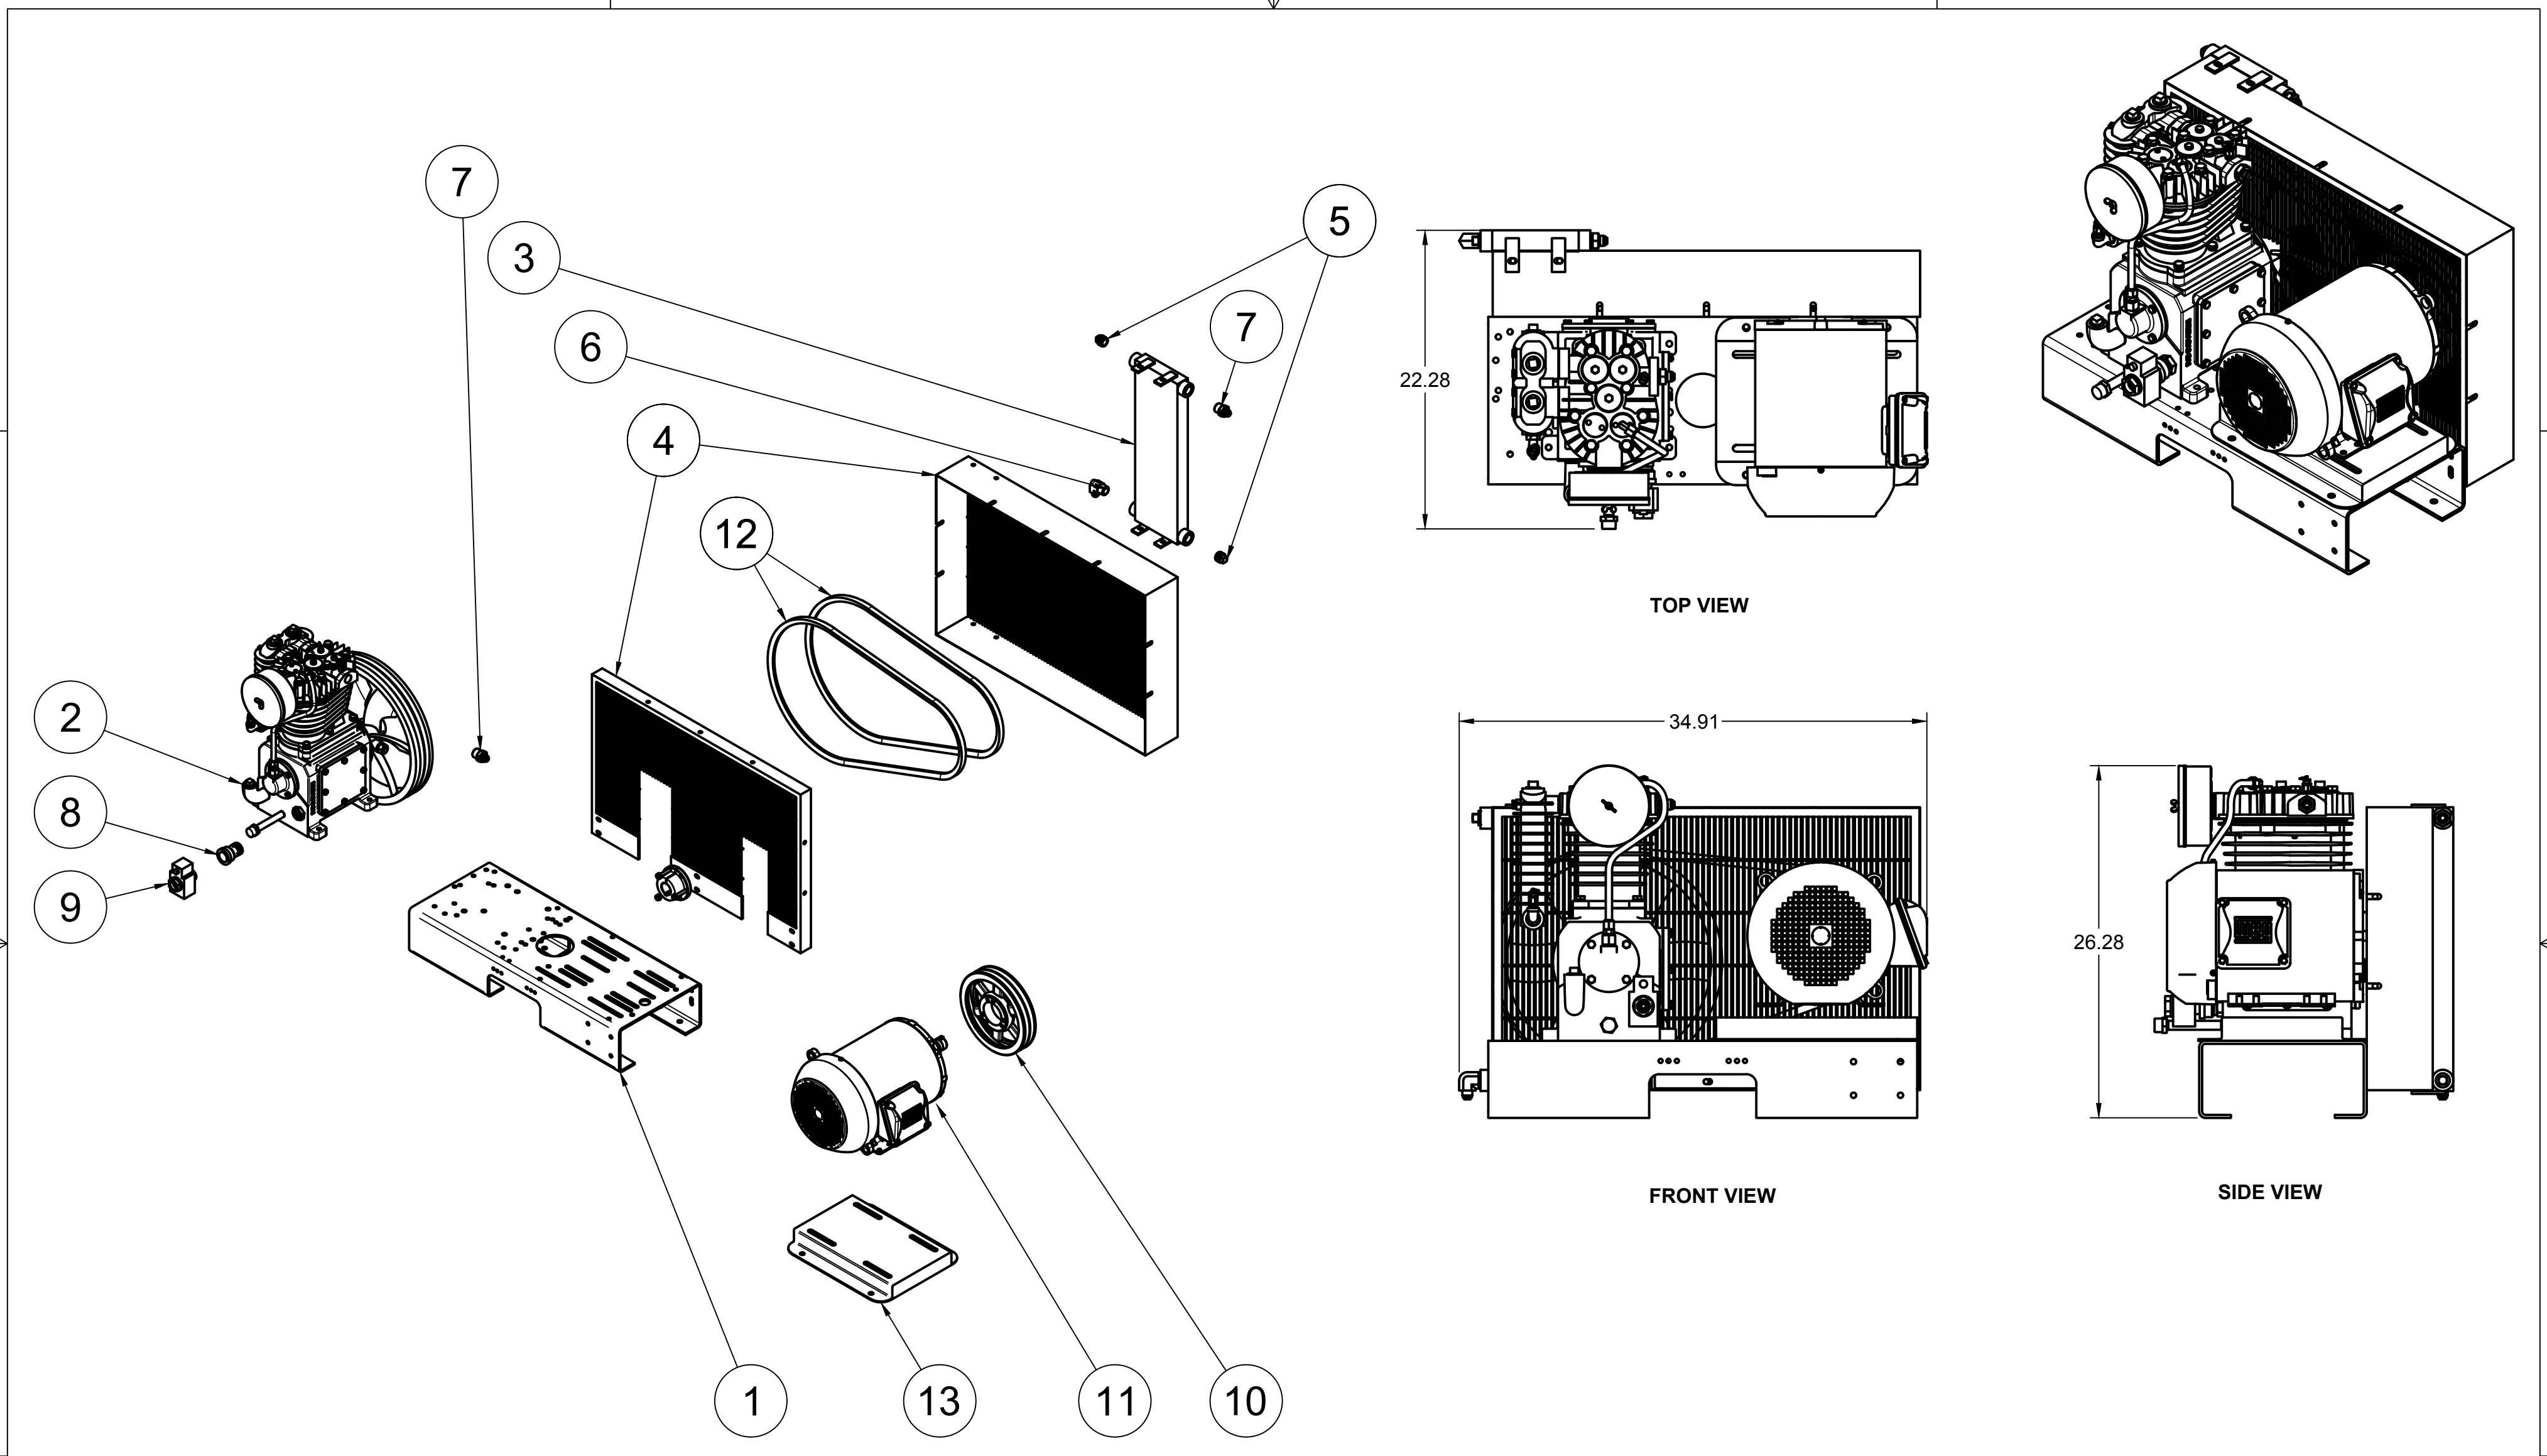

TOP VIEW

FRONT VIEW

SIDE VIEW

PARTS LIST

ITEM	QTY	PART NUMBER	DESCRIPTION
1	1	IAT-T80VEC	80 GALLON VERTICAL TANK ELITE
2	1	IAT-RCP-7.5-230-1	7.5HP 1PH 208-230V WEG STARTER
3	1	IAT-B714E	7.5HP 1 PHASE ELITE SKID

TANK DISCHARGE
OUTLET SIZE: 3/4"

4

3

2

1

D

D

C

C

B

B

A

A

PARTS LIST				PARTS LIST			
ITEM	QTY	PART NUMBER	DESCRIPTION	ITEM	QTY	PART NUMBER	DESCRIPTION
1	1	IAT-TP32BKWR (CURRENT)	32IN TOP PLATE	7	2	IAT-2404-08-12-O	3/4MP X 1/2 M JIC STRAIGHT OR
2	1	IAT-CA1-B	5-7.5HP PUMP W CENTRIFUGAL UN	8	1	IAT-CA-3353103	LOW OIL PIPE CONNECTOR
3	1	IAT-M-12-AL	BELT GUARD COOLER 48 CFM	9	1	IAT-3353102-D	LOW OIL MONITOR
4	1	IAT-BG5X20X32-V2	BELT GUARD 5HP ELEC. NEW 2-03	10	1	IAT-2BK100-1-3/8	2B 9.75 FIXED BORE 1-3/8
5	2	IAT-PF3/4PLUG	3/4" PLUG	11	1	213_5T_LEFT	7.5HP 1 PHASE 1750 RPM MOTOR
6	1	IAT-2501-08-12-O	3/4 MP X 1/2 M JIC 90 DEG R IN	12	2	IAT-B70	B-70" BELT
				13	1	IAT-215-D-BE	215 MOTOR BASE W/DOUBLE ADJ

4

3

2

1

PARTS LIST				PARTS LIST			
ITEM	QTY	PART NUMBER	DESCRIPTION	ITEM	QTY	PART NUMBER	DESCRIPTION
1	1	IAT-80VNTPBKWR	80 GALLON BLACK TANK	11	2	IAT-PF1/4COUPLING	1/4 COUPLING
3	1	IAT-PF3/4PLUG	3/4" PLUG	12	1	IAT-PF1/4X3NIPPLE	1/4" X 3" NIPPLE
4	1	IAT-PF1/4"CL	1/4" CLOSE NIPPLE GALV	13	1	IAT-EDVS9002	1/4 BALL VALVE STRAINER
5	1	IAT-PF1/4CROSS	1/4" CROSS GAL	14	1	IAT-WV-1	AIR OPERATED AUTO TANK DRAIN
6	1	IAT-PSB20	AIR GAUGE BACK MT 1/4	15	1	IAT-BPC-2501-04-02	1/8 P X 1/4 COMP PUSH LOK 90
7	1	IAT-ST25-200	SAFETY VALVE 200 PSI	16	1	IAT-CTJ1234	JIC CHECK VALVE
8	1	IAT-BPC-2404-06-04	1/4 P X 3/8 COMP PUSH LOK ST	17	1	IAT-BPC-2404-04-02	1/8 P X 1/4 COMP PUSH LOC ST
9	1	IAT-PF1/4" STR 90 B	1/4" STREET 90 GALV	18	1	IAT-PF3/4"CL	3/4" CLOSE NIPPLE BL
10	1	IAT-PF1/4X6NIPPLE	1/4" X 6 NIPPLE	19	1	IAT-716116	BALL VALVE 3/4