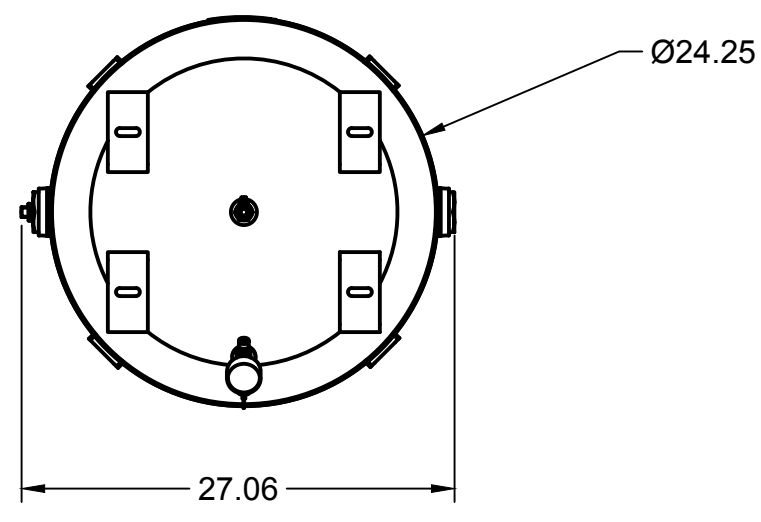

ITEM	QTY	PART NUMBER	DESCRIPTION
1	1	IAT-TP32BKWR (CURRENT)	32IN TOP PLATE
2	1	IAT-CA1-B	5-7.5HP PUMP W CENTRIFUGAL UN
3	1	2MB98X1-3/8	2MB98X1-3/8
4	1	BG5X18X32X10GEU	BELT GUARD 5HP ELEC #2EU

PARTS LIST

ITEM	QTY	PART NUMBER	DESCRIPTION
5	1	IAT-2404-08-12-O	3/4MP X 1/2 M JIC STRAIGHT OR
6	1	213_5T_LEFT	7.5HP 1 PHASE 1750 RPM MOTOR
7	2	IAT-B70	B-70" BELT

4

3

2

1

4

3

2

A

DETAIL A  
SCALE 1:4

TOP VIEW

FRONT VIEW

SIDE VIEW

BOTTOM VIEW

PARTS LIST

ITEM	QTY	PART NUMBER	DESCRIPTION
1	1	IAT-80VNTPBKWR	80 GALLON BLACK TANK
3	1	IAT-PF3/4PLUG	3/4" PLUG
4	1	IAT-PF1/4"CL	1/4" CLOSE NIPPLE GALV
5	1	IAT-PF1/4CROSS	1/4" CROSS GAL
6	1	IAT-PSB20	AIR GAUGE BACK MT 1/4