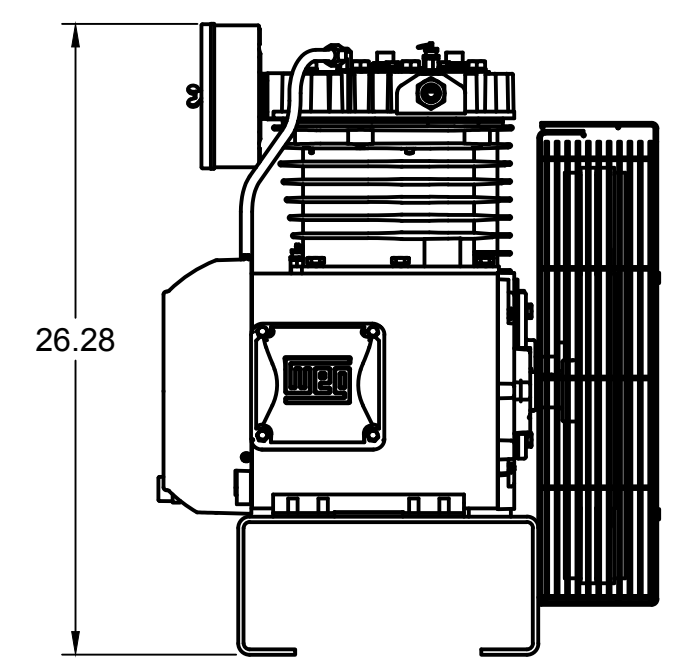

PARTS LIST

ITEM	QTY	PART NUMBER	DESCRIPTION
1	1	IAT-T80VB4	80 GALLON VERTICAL TANK BASIC
2	1	IAT-RCP-7.5-230-1	7.5HP 1PH 208-230V WEG STARTER
3	1	IAT-B714	7.5HP 1 PHASE SKID

TANK DISCHARGE  
OUTLET SIZE: 3/4"

B

B

A

A

TOP VIEW

FRONT VIEW

FRONT VIEW

PARTS LIST

ITEM	QTY	PART NUMBER	DESCRIPTION
1	1	IAT-TP32BKWR (CURRENT)	32IN TOP PLATE
2	1	IAT-CA1-B	5-7.5HP PUMP W CENTRIFUGAL UN
3	1	2MB98X1-3/8	2MB98X1-3/8
4	1	BG5X18X32X10GEU	BELT GUARD 5HP ELEC #2EU

PARTS LIST

ITEM	QTY	PART NUMBER	DESCRIPTION
5	1	IAT-2404-08-12-O	3/4MP X 1/2 M JIC STRAIGHT OR
6	1	213_5T_LEFT	7.5HP 1 PHASE 1750 RPM MOTOR
7	2	IAT-B70	B-70" BELT

4

3

2

1

4

3

2