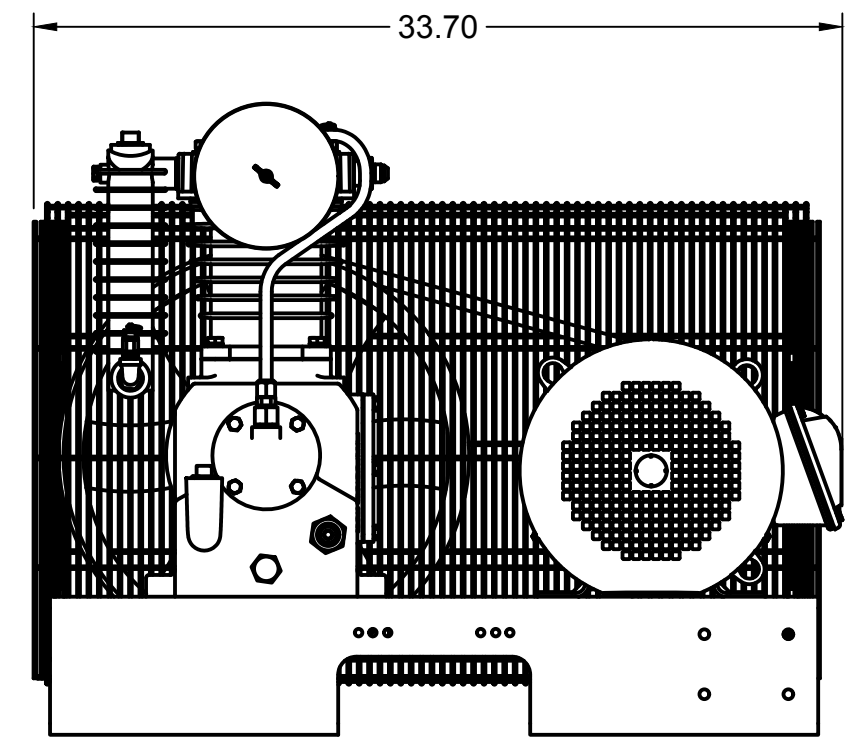

PARTS LIST

ITEM	QTY	PART NUMBER	DESCRIPTION
1	1	IAT-T80VB4	80 GALLON VERTICAL TANK BASIC
2	1	IAT-RCP-7.5-230-1	7.5HP 1PH 208-230V WEG STARTER
3	1	IAT-B714	7.5HP 1 PHASE SKID

TANK DISCHARGE  
OUTLET SIZE: 3/4"

B

B

A

A

TOP VIEW

FRONT VIEW

FRONT VIEW

PARTS LIST

ITEM	QTY	PART NUMBER	DESCRIPTION
1	1	IAT-TP32BKWR (CURRENT)	32IN TOP PLATE
2	1	IAT-CA1-B	5-7.5HP PUMP W CENTRIFUGAL UN
3	1	2MB98X1-3/8	2MB98X1-3/8
4	1	BG5X18X32X10GEU	BELT GUARD 5HP ELEC #2EU

PARTS LIST

ITEM	QTY	PART NUMBER	DESCRIPTION
5	1	IAT-2404-08-12-O	3/4MP X 1/2 M JIC STRAIGHT OR
6	1	213_5T_LEFT	7.5HP 1 PHASE 1750 RPM MOTOR
7	2	IAT-B70	B-70" BELT

4

3

2

1

4

3

2