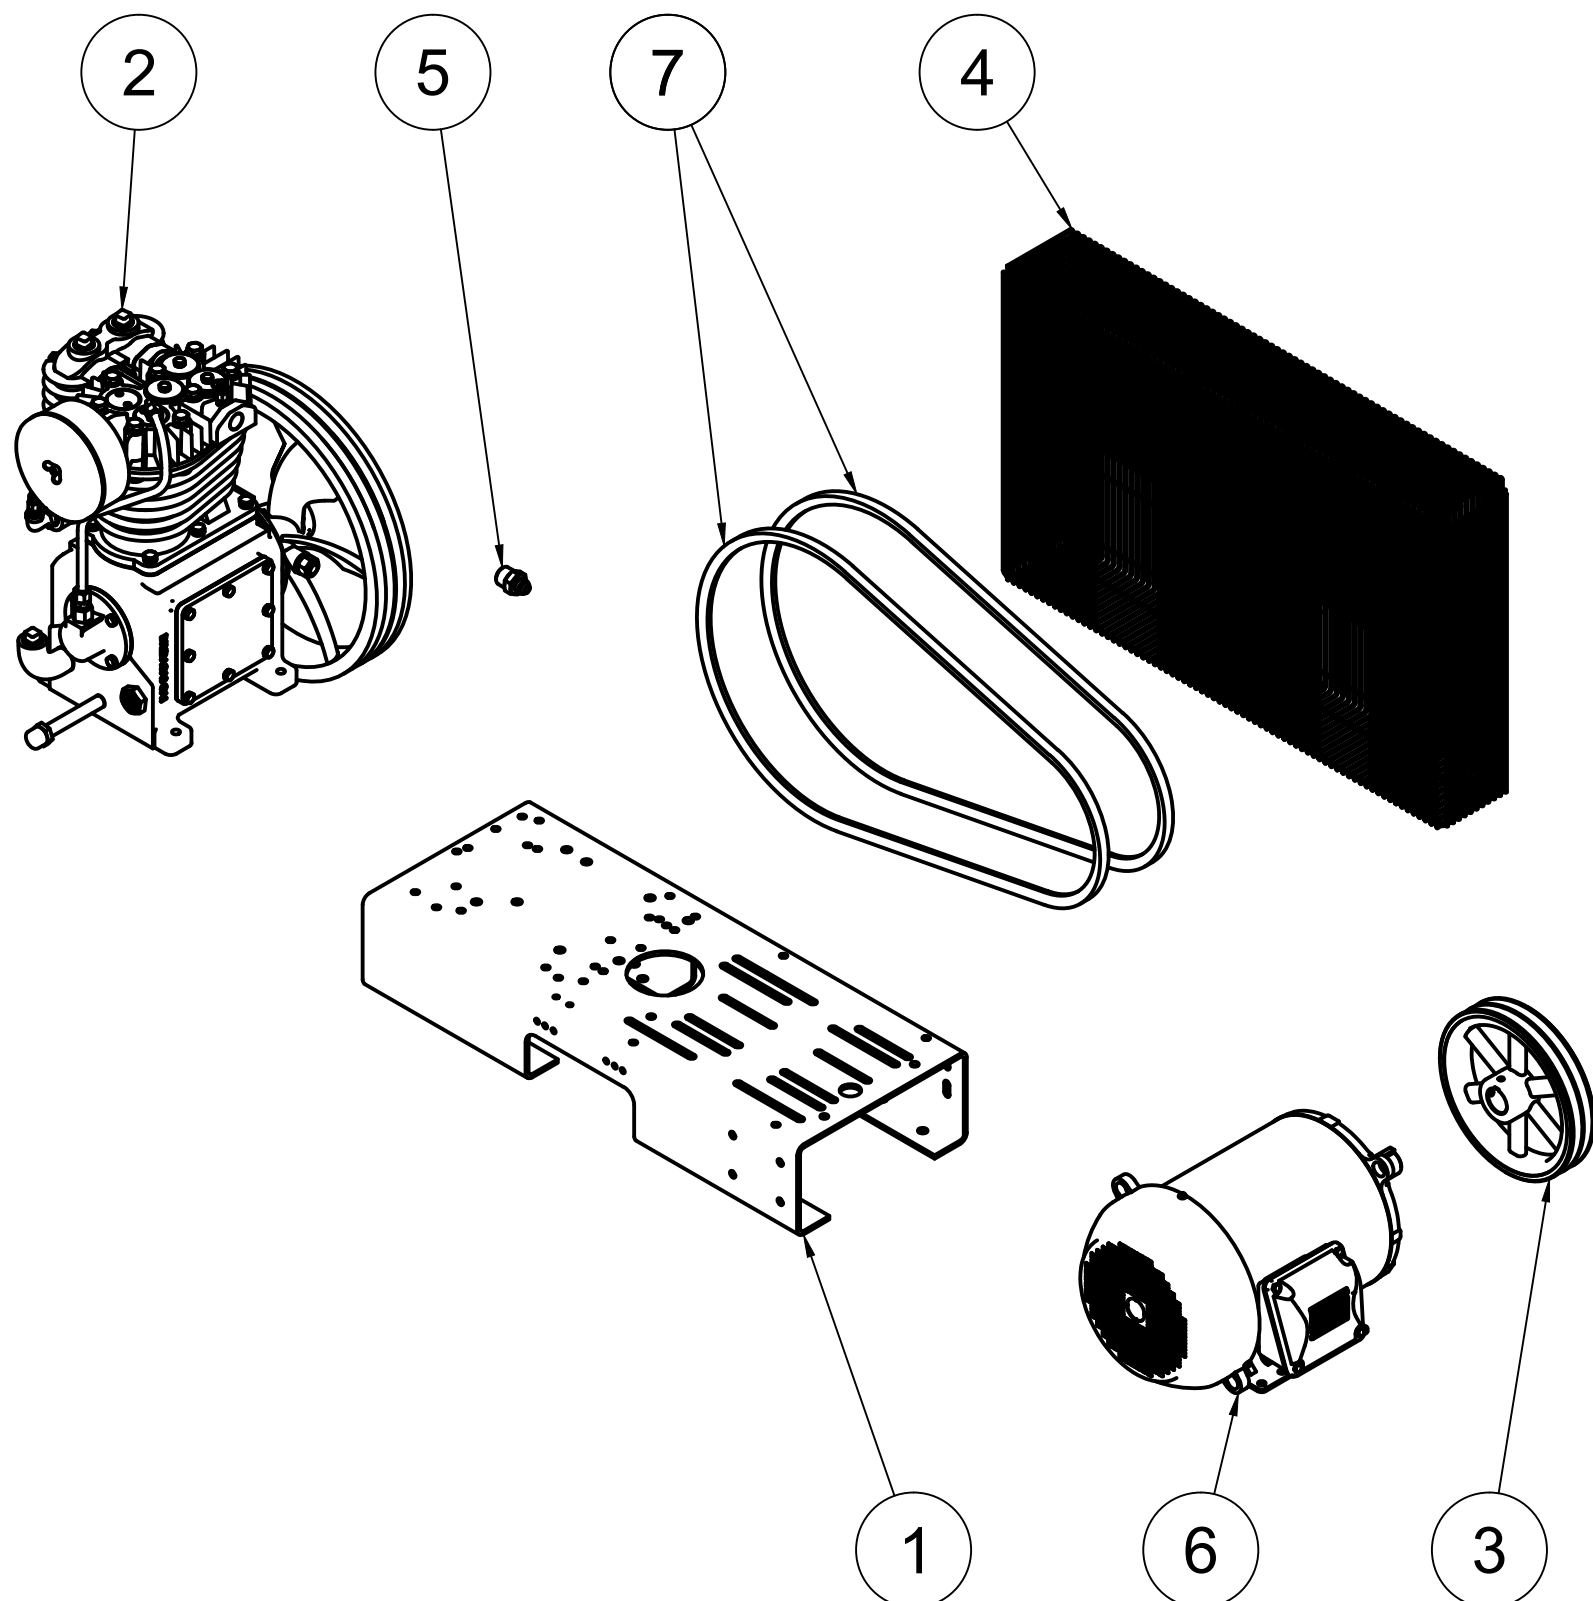

4

3

2

1

D

D

C

C

B

B

A

A

TOP VIEW