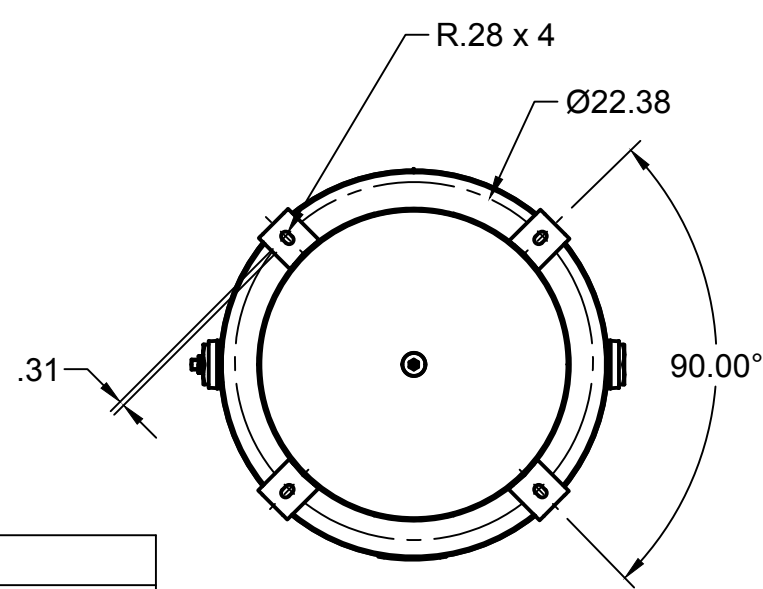

ITEM	QTY	PART NUMBER	DESCRIPTION
1	1	IAT-TP32BKWR (CURRENT)	32IN TOP PLATE
2	1	IAT-CA1-B	5-7.5HP PUMP W CENTRIFUGAL UN
3	1	2MB98X1-3/8	2MB98X1-3/8
4	1	BG5X18X32X10GEU	BELT GUARD 5HP ELEC #2EU

PARTS LIST

ITEM	QTY	PART NUMBER	DESCRIPTION
5	1	IAT-2404-08-12-O	3/4MP X 1/2 M JIC STRAIGHT OR
6	1	213_5T_LEFT	7.5HP 1 PHASE 1750 RPM MOTOR
7	2	IAT-B70	B-70" BELT

4

3

2

1

4

3

2

A

DETAIL A  
SCALE 1:4

TOP VIEW

FRONT VIEW

SIDE VIEW

BOTTOM VIEW

PARTS LIST

ITEM	QTY	PART NUMBER	DESCRIPTION
1	1	IAT-80VNTPBKWR	80 GALLON BLACK TANK
3	1	IAT-PF3/4PLUG	3/4" PLUG
4	1	IAT-PF1/4"CL	1/4" CLOSE NIPPLE GALV
5	1	IAT-PF1/4CROSS	1/4" CROSS GAL
6	1	IAT-PSB20	AIR GAUGE BACK MT 1/4

PARTS LIST

ITEM	QTY	PART NUMBER	DESCRIPTION
7	1	IAT-ST25-200	SAFETY VALVE 200 PSI
8	1	IAT-BPC-2404-06-04	1/4 P X 3/8 COMP PUSH LOK ST
9	1	IAT-CTJ1234	JIC CHECK VALVE
10	1	IAT-BDC604-04	1/4 PIPE DRAIN COCK
11	1	IAT-109-2	1/8 BRASS PLUG