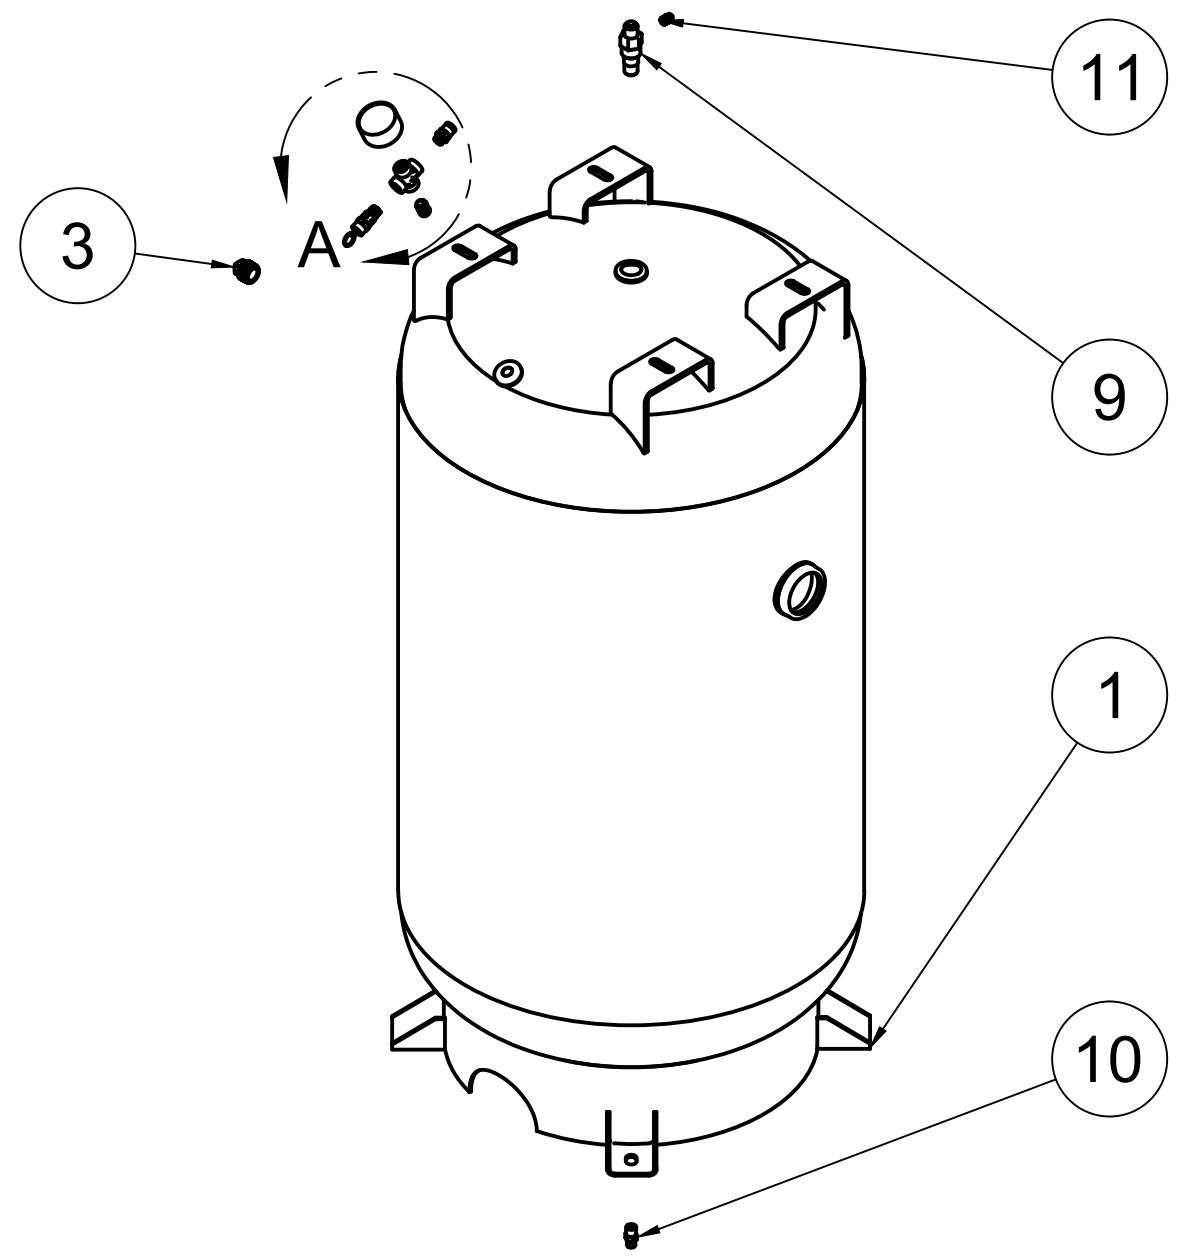

ITEM	QTY	PART NUMBER	DESCRIPTION
1	1	IAT-TP32BKWR (CURRENT)	32IN TOP PLATE
2	1	IAT-CA1-B	5-7.5HP PUMP W CENTRIFUGAL UN
3	1	2MB98X1-3/8	2MB98X1-3/8
4	1	BG5X18X32X10GEU	BELT GUARD 5HP ELEC #2EU

PARTS LIST

ITEM	QTY	PART NUMBER	DESCRIPTION
5	1	IAT-2404-08-12-O	3/4MP X 1/2 M JIC STRAIGHT OR
6	1	213_5T_LEFT	7.5HP 1 PHASE 1750 RPM MOTOR
7	2	IAT-B70	B-70" BELT

4

3

2

1

4

3

2

A

DETAIL A  
SCALE 1:4

TOP VIEW

FRONT VIEW

SIDE VIEW

BOTTOM VIEW

PARTS LIST

ITEM	QTY	PART NUMBER	DESCRIPTION
1	1	IAT-80VNTPBKWR	80 GALLON BLACK TANK
3	1	IAT-PF3/4PLUG	3/4" PLUG
4	1	IAT-PF1/4"CL	1/4" CLOSE NIPPLE GALV
5	1	IAT-PF1/4CROSS	1/4" CROSS GAL
6	1	IAT-PSB20	AIR GAUGE BACK MT 1/4

PARTS LIST

ITEM	QTY	PART NUMBER	DESCRIPTION
7	1	IAT-ST25-200	SAFETY VALVE 200 PSI
8	1	IAT-BPC-2404-06-04	1/4 P X 3/8 COMP PUSH LOK ST
9	1	IAT-CTJ1234	JIC CHECK VALVE
10	1	IAT-BDC604-04	1/4 PIPE DRAIN COCK
11	1	IAT-109-2	1/8 BRASS PLUG