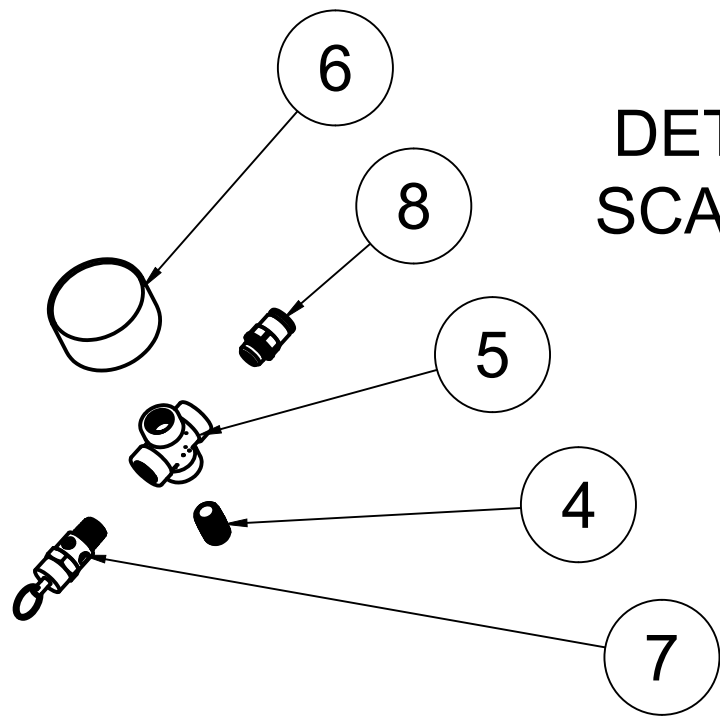

ITEM	QTY	PART NUMBER	DESCRIPTION
1	1	IAT-TP32BKWR (CURRENT)	32IN TOP PLATE
2	1	IAT-CA1-B	5-7.5HP PUMP W CENTRIFUGAL UN
3	1	2MB98X1-3/8	2MB98X1-3/8
4	1	BG5X18X32X10GEU	BELT GUARD 5HP ELEC #2EU

PARTS LIST

ITEM	QTY	PART NUMBER	DESCRIPTION
5	1	IAT-2404-08-12-O	3/4MP X 1/2 M JIC STRAIGHT OR
6	1	213_5T_LEFT	7.5HP 1 PHASE 1750 RPM MOTOR
7	2	IAT-B70	B-70" BELT

4

3

2

1

4

3

2

A

DETAIL A  
SCALE 1:4

TOP VIEW

FRONT VIEW

SIDE VIEW

BOTTOM VIEW

PARTS LIST

ITEM	QTY	PART NUMBER	DESCRIPTION
1	1	IAT-80VNTPBKWR	80 GALLON BLACK TANK
3	1	IAT-PF3/4PLUG	3/4" PLUG
4	1	IAT-PF1/4"CL	1/4" CLOSE NIPPLE GALV
5	1	IAT-PF1/4CROSS	1/4" CROSS GAL
6	1	IAT-PSB20	AIR GAUGE BACK MT 1/4

PARTS LIST

ITEM	QTY	PART NUMBER	DESCRIPTION
7	1	IAT-ST25-200	SAFETY VALVE 200 PSI
8	1	IAT-BPC-2404-06-04	1/4 P X 3/8 COMP PUSH LOK ST
9	1	IAT-CTJ1234	JIC CHECK VALVE
10	1	IAT-BDC604-04	1/4 PIPE DRAIN COCK
11	1	IAT-109-2	1/8 BRASS PLUG