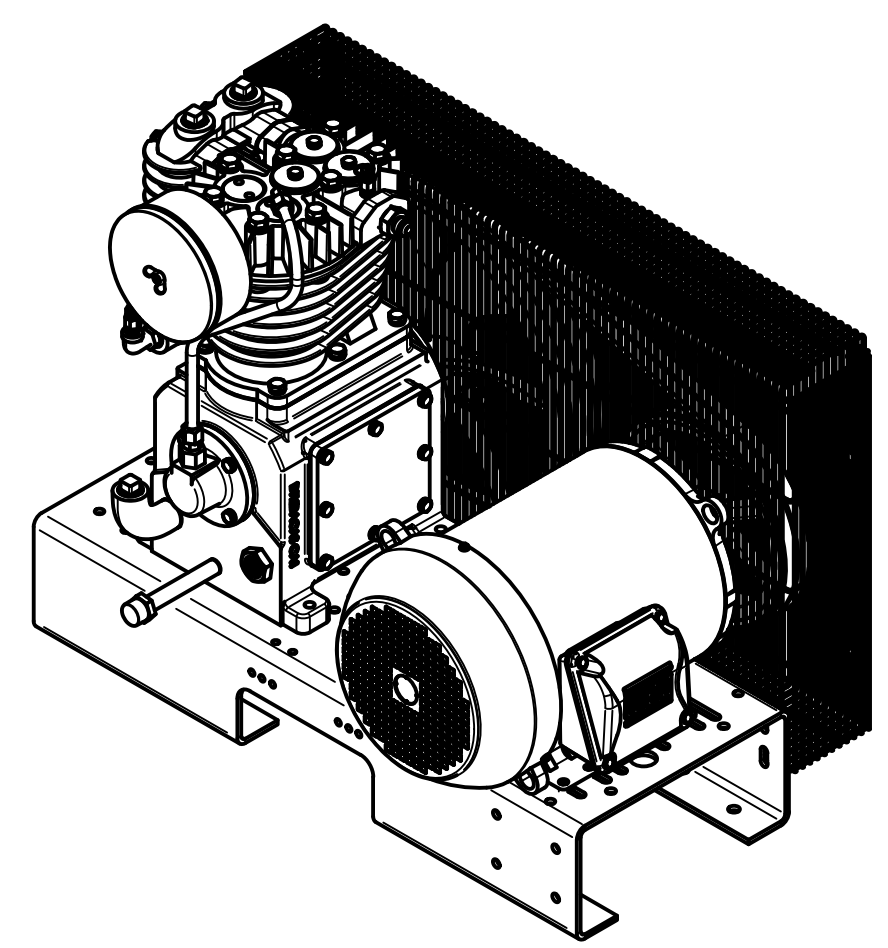

PARTS LIST

ITEM	QTY	PART NUMBER	DESCRIPTION
1	1	IAT-T80VB4	80 GALLON VERTICAL TANK BASIC
2	1	IAT-RCP-7.5-230-1	7.5HP 1PH 208-230V WEG STARTER
3	1	IAT-B714	7.5HP 1 PHASE SKID

TANK DISCHARGE  
OUTLET SIZE: 3/4"

B

B

A

A

TOP VIEW

FRONT VIEW

FRONT VIEW

PARTS LIST

ITEM	QTY	PART NUMBER	DESCRIPTION
1	1	IAT-TP32BKWR (CURRENT)	32IN TOP PLATE
2	1	IAT-CA1-B	5-7.5HP PUMP W CENTRIFUGAL UN
3	1	2MB98X1-3/8	2MB98X1-3/8
4	1	BG5X18X32X10GEU	BELT GUARD 5HP ELEC #2EU

PARTS LIST

ITEM	QTY	PART NUMBER	DESCRIPTION
5	1	IAT-2404-08-12-O	3/4MP X 1/2 M JIC STRAIGHT OR
6	1	213_5T_LEFT	7.5HP 1 PHASE 1750 RPM MOTOR
7	2	IAT-B70	B-70" BELT

4

3

2

1

4

3

2