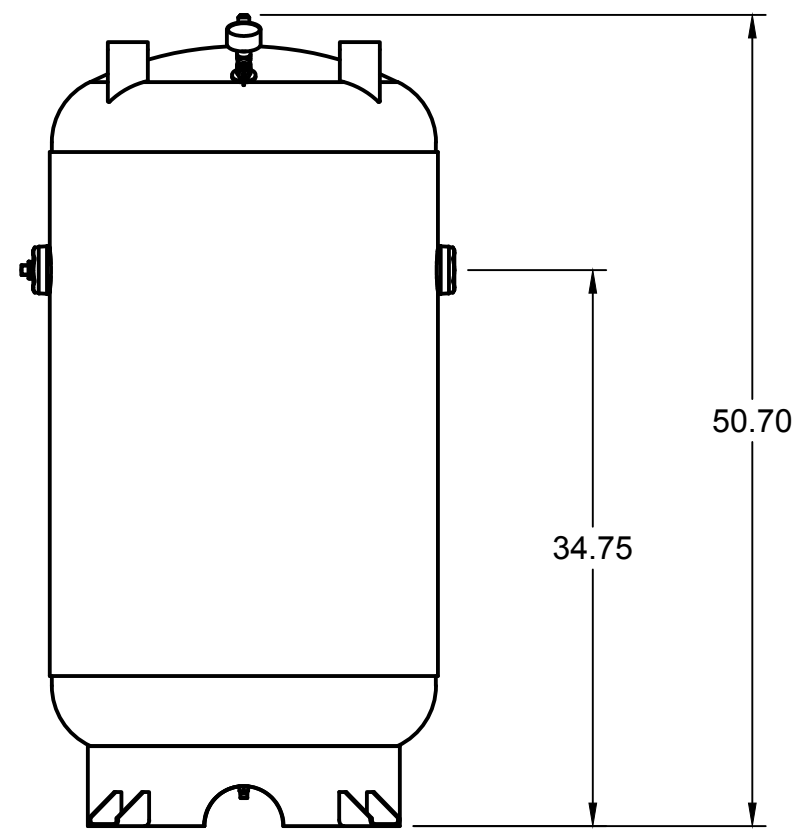

ITEM	QTY	PART NUMBER	DESCRIPTION
1	1	IAT-TP32BKWR (CURRENT)	32IN TOP PLATE
2	1	IAT-CA1-B	5-7.5HP PUMP W CENTRIFUGAL UN
3	1	2MB98X1-3/8	2MB98X1-3/8
4	1	BG5X18X32X10GEU	BELT GUARD 5HP ELEC #2EU

PARTS LIST

ITEM	QTY	PART NUMBER	DESCRIPTION
5	1	IAT-2404-08-12-O	3/4MP X 1/2 M JIC STRAIGHT OR
6	1	213_5T_LEFT	7.5HP 1 PHASE 1750 RPM MOTOR
7	2	IAT-B70	B-70" BELT

4

3

2

1

4

3

2

A

DETAIL A  
SCALE 1:4

TOP VIEW

FRONT VIEW

SIDE VIEW

BOTTOM VIEW

PARTS LIST

ITEM	QTY	PART NUMBER	DESCRIPTION
1	1	IAT-80VNTPBKWR	80 GALLON BLACK TANK
3	1	IAT-PF3/4PLUG	3/4" PLUG
4	1	IAT-PF1/4"CL	1/4" CLOSE NIPPLE GALV
5	1	IAT-PF1/4CROSS	1/4" CROSS GAL
6	1	IAT-PSB20	AIR GAUGE BACK MT 1/4