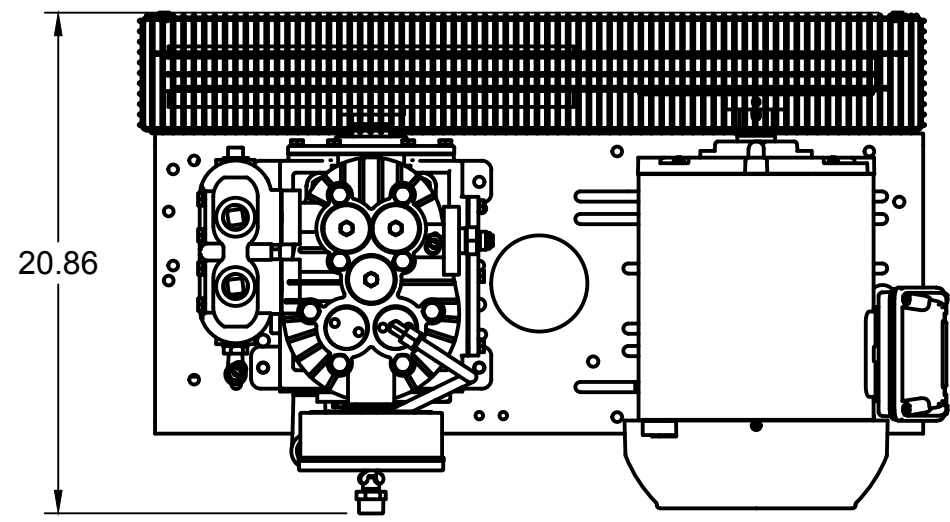

PARTS LIST

ITEM	QTY	PART NUMBER	DESCRIPTION
1	1	IAT-T80VB4	80 GALLON VERTICAL TANK BASIC
2	1	IAT-RCP-7.5-230-1	7.5HP 1PH 208-230V WEG STARTER
3	1	IAT-B714	7.5HP 1 PHASE SKID

TANK DISCHARGE  
OUTLET SIZE: 3/4"

B

B

A

A

TOP VIEW

FRONT VIEW

FRONT VIEW

PARTS LIST

ITEM	QTY	PART NUMBER	DESCRIPTION
1	1	IAT-TP32BKWR (CURRENT)	32IN TOP PLATE
2	1	IAT-CA1-B	5-7.5HP PUMP W CENTRIFUGAL UN
3	1	2MB98X1-3/8	2MB98X1-3/8
4	1	BG5X18X32X10GEU	BELT GUARD 5HP ELEC #2EU

PARTS LIST

ITEM	QTY	PART NUMBER	DESCRIPTION
5	1	IAT-2404-08-12-O	3/4MP X 1/2 M JIC STRAIGHT OR
6	1	213_5T_LEFT	7.5HP 1 PHASE 1750 RPM MOTOR
7	2	IAT-B70	B-70" BELT

4

3

2

1

4

3

2