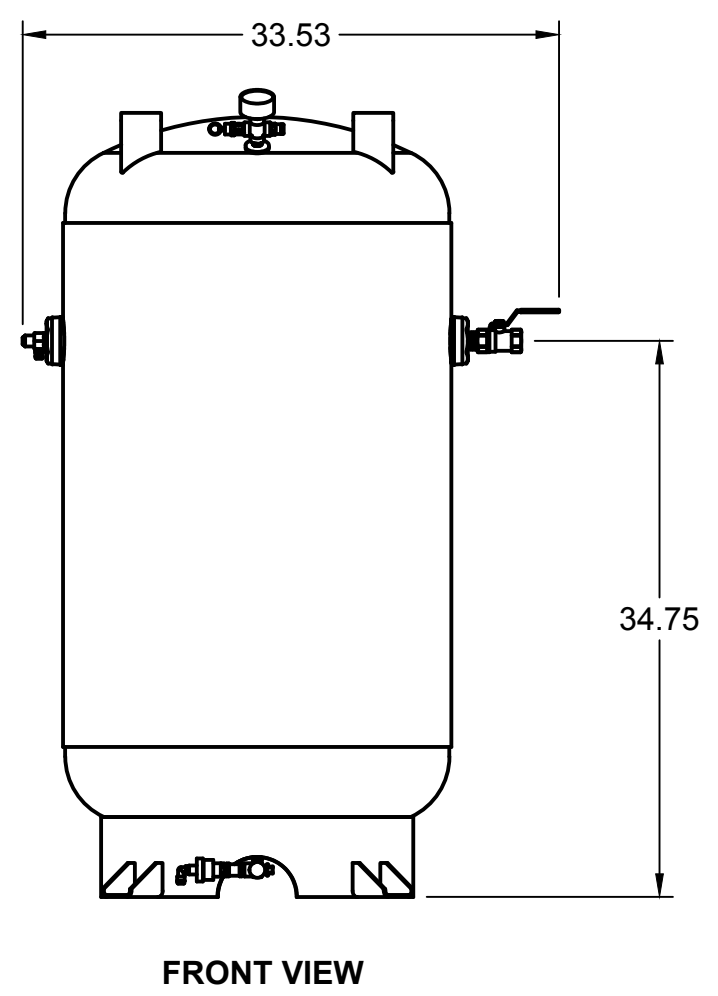

PARTS LIST

ITEM	QTY	PART NUMBER	DESCRIPTION
1	1	IAT-TP32BKWR (CURRENT)	32IN TOP PLATE
2	1	IAT-CA1-B	5-7.5HP PUMP W CENTRIFUGAL UN
3	1	IAT-184-215TMP	184-215T MOTOR PLATE
4	1	IAT-2BK80-1-1/8	2B 7.75 FIXED BORE 1-1/8
5	1	IAT-M-12-AL	BELT GUARD COOLER 48 CFM
6	1	IAT-BG5X20X32-V2	BELT GUARD 5HP ELEC. NEW 2-03
7	2	IAT-B68	BELT

PARTS LIST

ITEM	QTY	PART NUMBER	DESCRIPTION
8	2	IAT-PF3/4PLUG	3/4" PLUG
9	1	IAT-2501-08-12-O	3/4 MP X 1/2 M JIC 90 DEG R IN
10	2	IAT-2404-08-12-O	3/4MP X 1/2 M JIC STRAIGHT OR
11	1	IAT-CA-3353103	LOW OIL PIPE CONNECTOR
12	1	IAT-3353102-D	LOW OIL MONITOR
13	1	IAT-EM-5-1-17O	5HP 1 PHASE 1750 MOTOR
14	1	IAT-BGST-CA-V3	BELT GUARD STRAP FOR CA1
15	1	IAT-4972NM	3/4X3/4 90 CONN FOR 10 SEOPRE

A

D

C

B

A

DETAIL A
SCALE 1:4

DETAIL B
SCALE 1:4

PARTS LIST				PARTS LIST			
ITEM	QTY	PART NUMBER	DESCRIPTION	ITEM	QTY	PART NUMBER	DESCRIPTION
1	1	IAT-80VNTPBKWR	80 GALLON BLACK TANK	11	2	IAT-PF1/4COUPLING	1/4 COUPLING
2	2	IAT-F30580	----	12	1	IAT-PF1/4X3NIPPLE	1/4" X 3" NIPPLE
3	1	IAT-PF3/4PLUG	3/4" PLUG	13	1	IAT-EDVS9002	1/4 BALL VALVE STRAINER
4	1	IAT-PF1/4"CL	1/4" CLOSE NIPPLE GALV	14	1	IAT-WV-1	AIR OPERATED AUTO TANK DRAIN
5	1	IAT-PF1/4CROSS	1/4" CROSS GAL	15	1	IAT-BPC-2501-04-02	1/8 P X 1/4 COMP PUSH LOK 90
6	1	IAT-PSB20	AIR GAUGE BACK MT 1/4	16	1	IAT-CTJ1234	JIC CHECK VALVE
7	1	IAT-ST25-200	SAFETY VALVE 200 PSI	17	1	IAT-BPC-2404-04-02	1/8 P X 1/4 COMP PUSH LOC ST
8	1	IAT-BPC-2404-06-04	1/4 P X 3/8 COMP PUSH LOK ST	18	1	IAT-PF3/4"CL	3/4" CLOSE NIPPLE BL
9	1	IAT-PF1/4" STR 90 B	1/4" STREET 90 GALV	19	1	IAT-716116	BALL VALVE 3/4
10	1	IAT-PF1/4X6NIPPLE	1/4" X 6 NIPPLE				