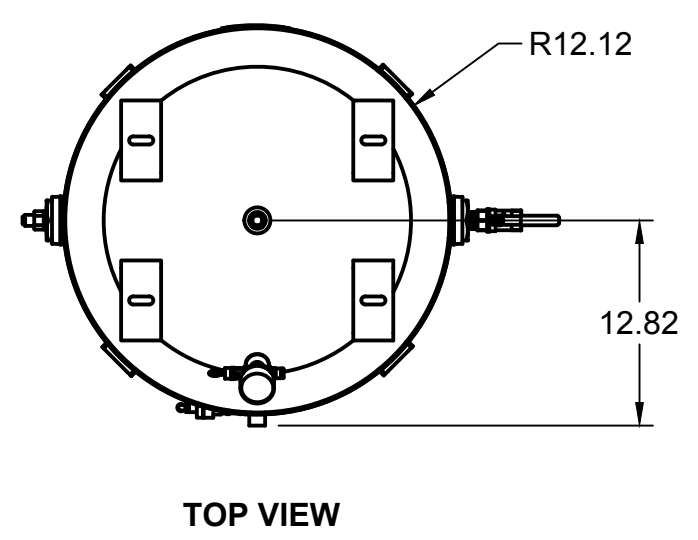

PARTS LIST

ITEM	QTY	PART NUMBER	DESCRIPTION
1	1	IAT-TP32BKWR (CURRENT)	32IN TOP PLATE
2	1	IAT-CA1-B	5-7.5HP PUMP W CENTRIFUGAL UN
3	1	IAT-184-215TMP	184-215T MOTOR PLATE
4	1	IAT-2BK80-1-1/8	2B 7.75 FIXED BORE 1-1/8
5	1	IAT-M-12-AL	BELT GUARD COOLER 48 CFM
6	1	IAT-BG5X20X32-V2	BELT GUARD 5HP ELEC. NEW 2-03
7	2	IAT-B68	BELT

PARTS LIST

ITEM	QTY	PART NUMBER	DESCRIPTION
8	2	IAT-PF3/4PLUG	3/4" PLUG
9	1	IAT-2501-08-12-O	3/4 MP X 1/2 M JIC 90 DEG R IN
10	2	IAT-2404-08-12-O	3/4MP X 1/2 M JIC STRAIGHT OR
11	1	IAT-CA-3353103	LOW OIL PIPE CONNECTOR
12	1	IAT-3353102-D	LOW OIL MONITOR
13	1	IAT-EM-5-1-17O	5HP 1 PHASE 1750 MOTOR
14	1	IAT-BGST-CA-V3	BELT GUARD STRAP FOR CA1
15	1	IAT-4972NM	3/4X3/4 90 CONN FOR 10 SEOPRE

A

D

C

B

A

DETAIL A
SCALE 1:4

DETAIL B
SCALE 1:4

PARTS LIST				PARTS LIST			
ITEM	QTY	PART NUMBER	DESCRIPTION	ITEM	QTY	PART NUMBER	DESCRIPTION
1	1	IAT-80VNTPBKWR	80 GALLON BLACK TANK	11	2	IAT-PF1/4COUPLING	1/4 COUPLING
2	2	IAT-F30580	----	12	1	IAT-PF1/4X3NIPPLE	1/4" X 3" NIPPLE
3	1	IAT-PF3/4PLUG	3/4" PLUG	13	1	IAT-EDVS9002	1/4 BALL VALVE STRAINER
4	1	IAT-PF1/4"CL	1/4" CLOSE NIPPLE GALV	14	1	IAT-WV-1	AIR OPERATED AUTO TANK DRAIN
5	1	IAT-PF1/4CROSS	1/4" CROSS GAL	15	1	IAT-BPC-2501-04-02	1/8 P X 1/4 COMP PUSH LOK 90
6	1	IAT-PSB20	AIR GAUGE BACK MT 1/4	16	1	IAT-CTJ1234	JIC CHECK VALVE
7	1	IAT-ST25-200	SAFETY VALVE 200 PSI	17	1	IAT-BPC-2404-04-02	1/8 P X 1/4 COMP PUSH LOC ST
8	1	IAT-BPC-2404-06-04	1/4 P X 3/8 COMP PUSH LOK ST	18	1	IAT-PF3/4"CL	3/4" CLOSE NIPPLE BL
9	1	IAT-PF1/4" STR 90 B	1/4" STREET 90 GALV	19	1	IAT-716116	BALL VALVE 3/4
10	1	IAT-PF1/4X6NIPPLE	1/4" X 6 NIPPLE				