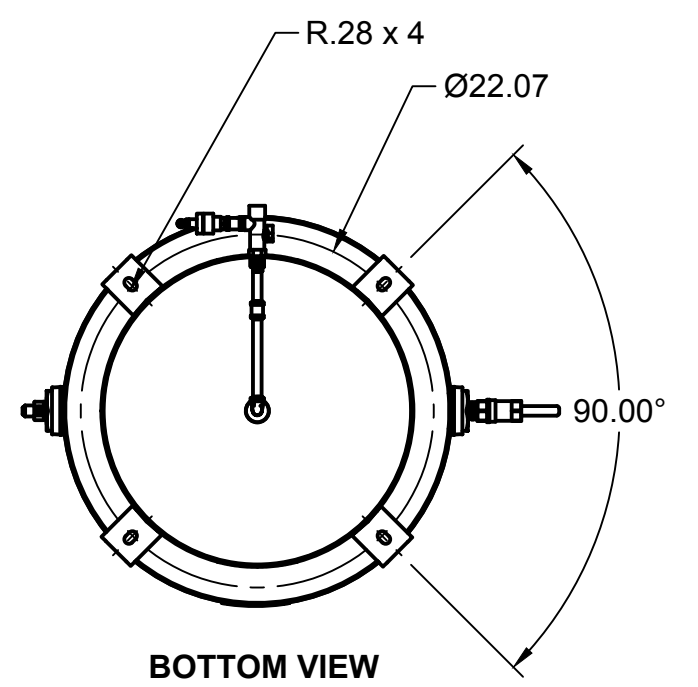

PARTS LIST

ITEM	QTY	PART NUMBER	DESCRIPTION
1	1	IAT-TP32BKWR (CURRENT)	32IN TOP PLATE
2	1	IAT-CA1-B	5-7.5HP PUMP W CENTRIFUGAL UN
3	1	IAT-184-215TMP	184-215T MOTOR PLATE
4	1	IAT-2BK80-1-1/8	2B 7.75 FIXED BORE 1-1/8
5	1	IAT-M-12-AL	BELT GUARD COOLER 48 CFM
6	1	IAT-BG5X20X32-V2	BELT GUARD 5HP ELEC. NEW 2-03
7	2	IAT-B68	BELT

PARTS LIST

ITEM	QTY	PART NUMBER	DESCRIPTION
8	2	IAT-PF3/4PLUG	3/4" PLUG
9	1	IAT-2501-08-12-O	3/4 MP X 1/2 M JIC 90 DEG R IN
10	2	IAT-2404-08-12-O	3/4MP X 1/2 M JIC STRAIGHT OR
11	1	IAT-CA-3353103	LOW OIL PIPE CONNECTOR
12	1	IAT-3353102-D	LOW OIL MONITOR
13	1	IAT-EM-5-1-17O	5HP 1 PHASE 1750 MOTOR
14	1	IAT-BGST-CA-V3	BELT GUARD STRAP FOR CA1
15	1	IAT-4972NM	3/4X3/4 90 CONN FOR 10 SEOPRE

A

D

C

B

A

DETAIL A
SCALE 1:4

DETAIL B
SCALE 1:4

PARTS LIST				PARTS LIST			
ITEM	QTY	PART NUMBER	DESCRIPTION	ITEM	QTY	PART NUMBER	DESCRIPTION
1	1	IAT-80VNTPBKWR	80 GALLON BLACK TANK	11	2	IAT-PF1/4COUPLING	1/4 COUPLING
2	2	IAT-F30580	----	12	1	IAT-PF1/4X3NIPPLE	1/4" X 3" NIPPLE
3	1	IAT-PF3/4PLUG	3/4" PLUG	13	1	IAT-EDVS9002	1/4 BALL VALVE STRAINER
4	1	IAT-PF1/4"CL	1/4" CLOSE NIPPLE GALV	14	1	IAT-WV-1	AIR OPERATED AUTO TANK DRAIN
5	1	IAT-PF1/4CROSS	1/4" CROSS GAL	15	1	IAT-BPC-2501-04-02	1/8 P X 1/4 COMP PUSH LOK 90
6	1	IAT-PSB20	AIR GAUGE BACK MT 1/4	16	1	IAT-CTJ1234	JIC CHECK VALVE
7	1	IAT-ST25-200	SAFETY VALVE 200 PSI	17	1	IAT-BPC-2404-04-02	1/8 P X 1/4 COMP PUSH LOC ST
8	1	IAT-BPC-2404-06-04	1/4 P X 3/8 COMP PUSH LOK ST	18	1	IAT-PF3/4"CL	3/4" CLOSE NIPPLE BL
9	1	IAT-PF1/4" STR 90 B	1/4" STREET 90 GALV	19	1	IAT-716116	BALL VALVE 3/4
10	1	IAT-PF1/4X6NIPPLE	1/4" X 6 NIPPLE				