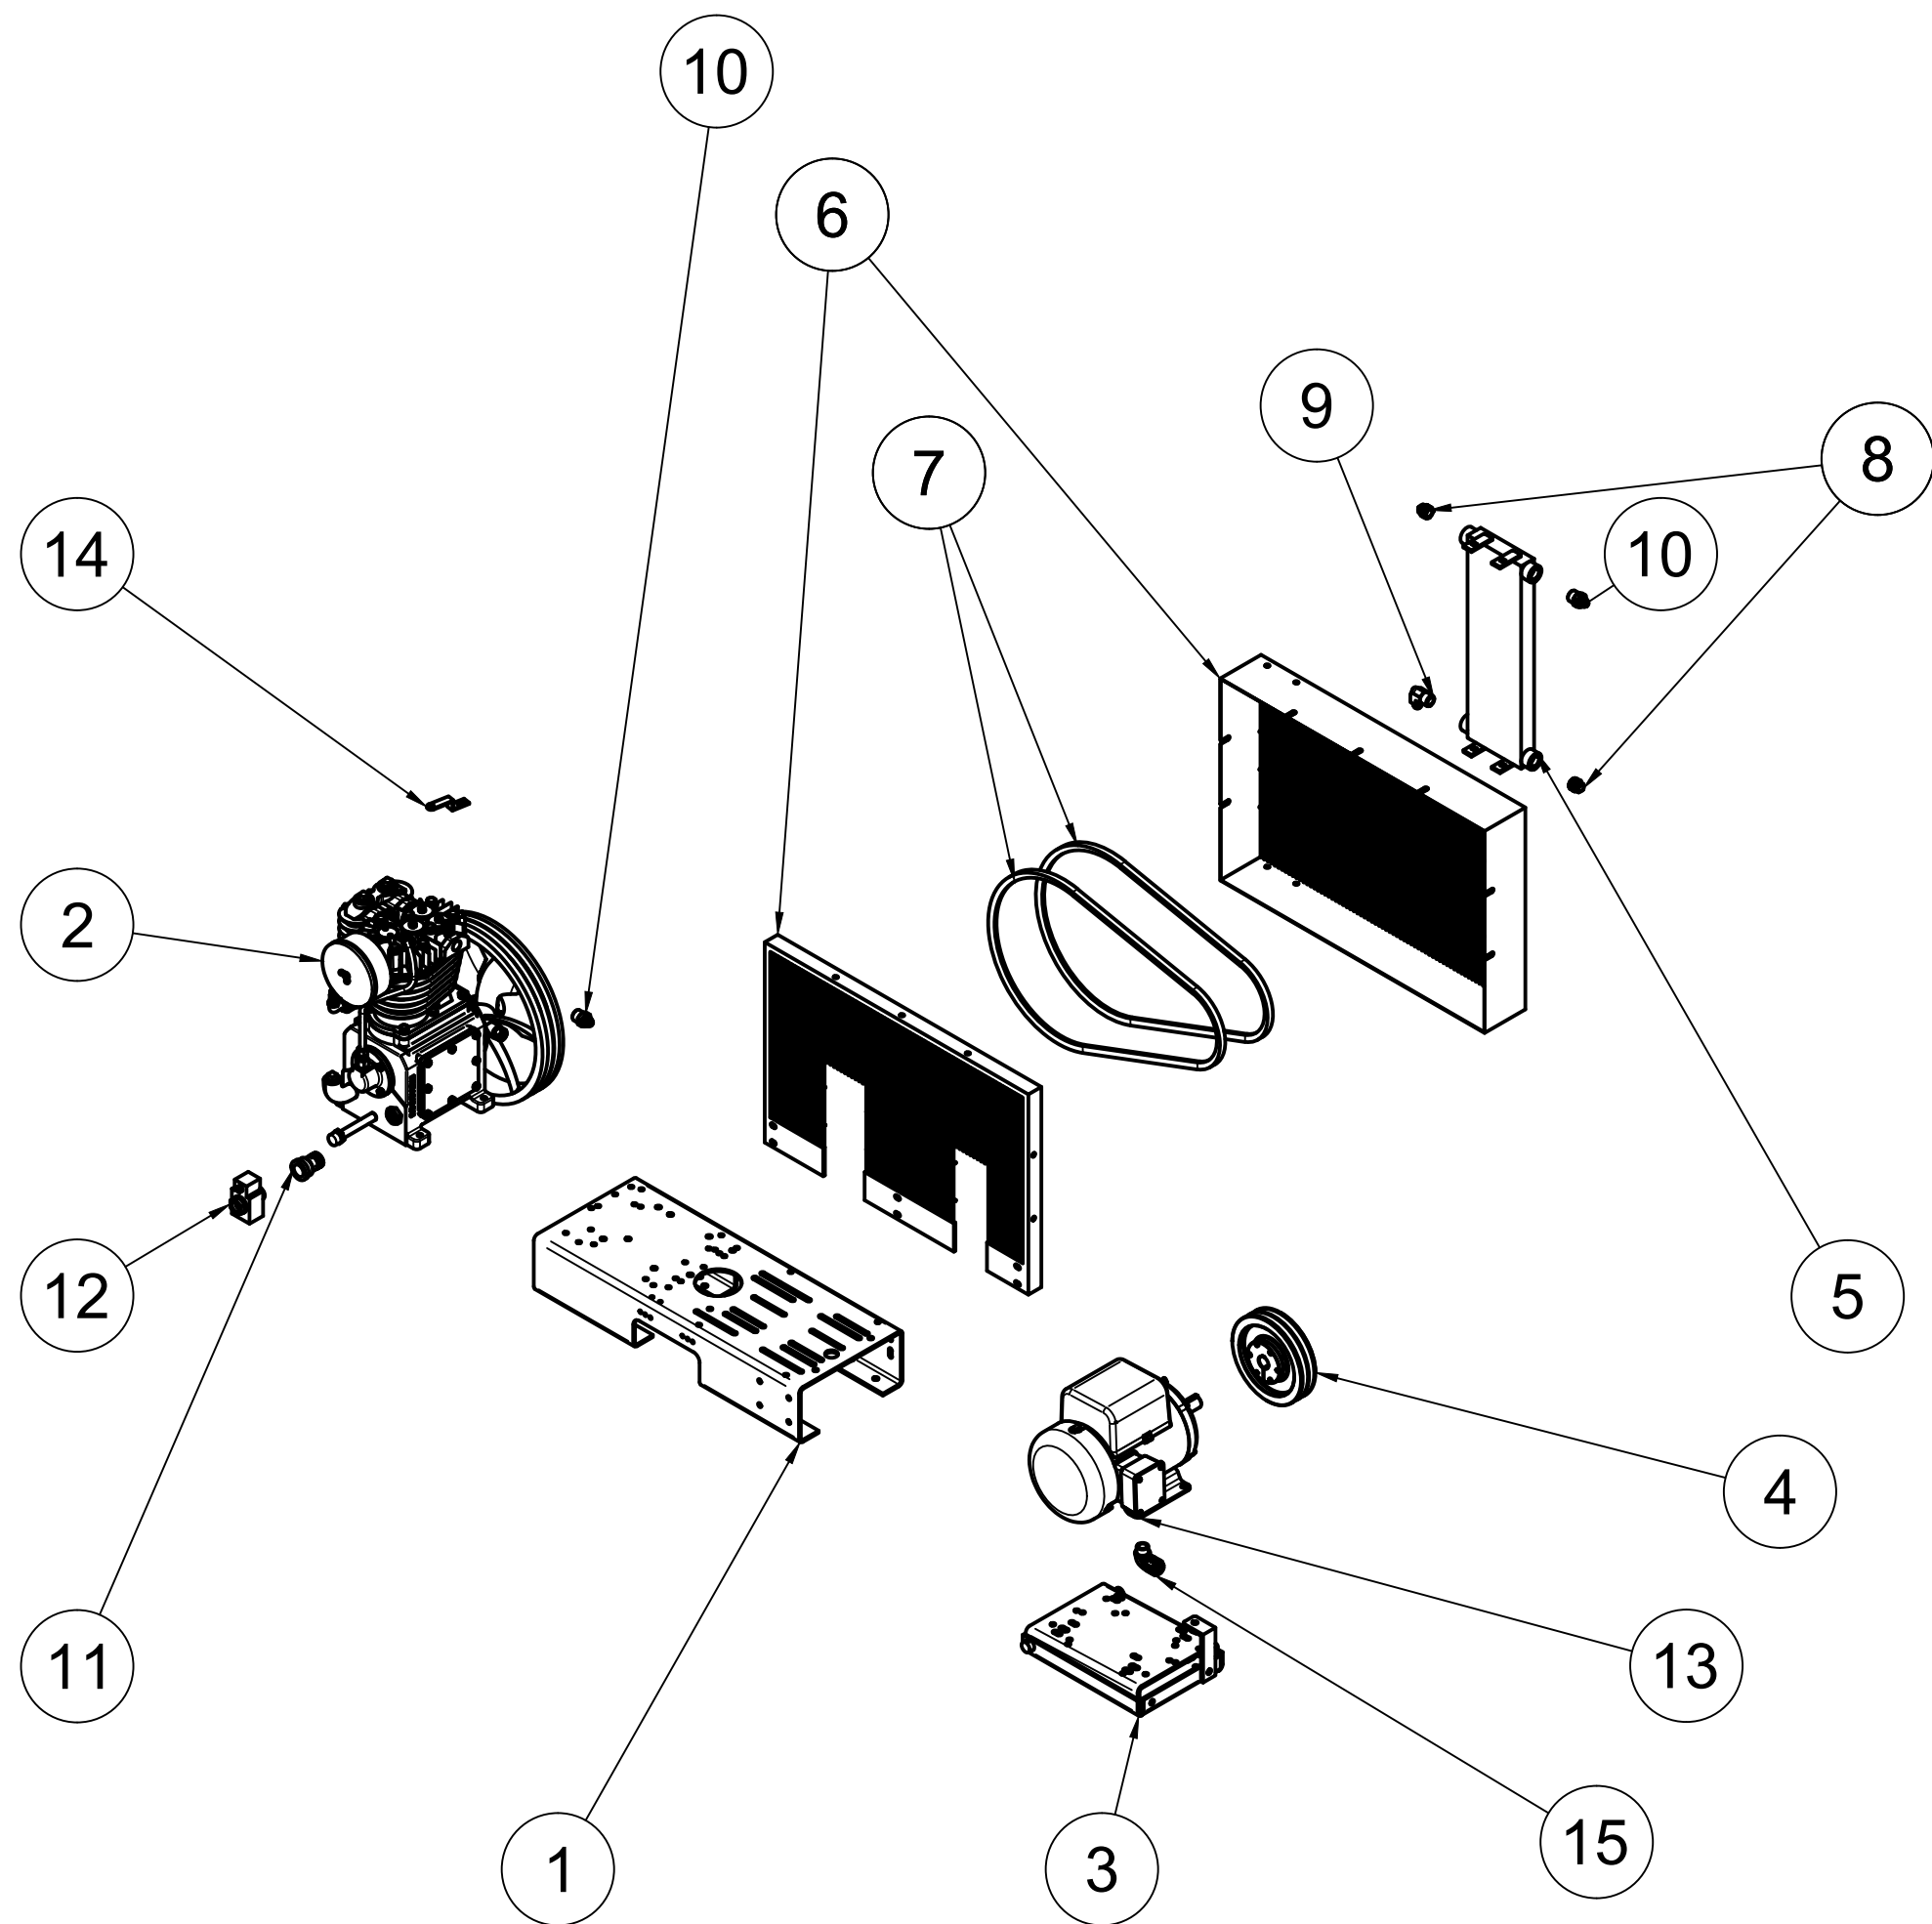

4

3

2

1

D

D

C

C

B

B

A

A

TOP VIEW