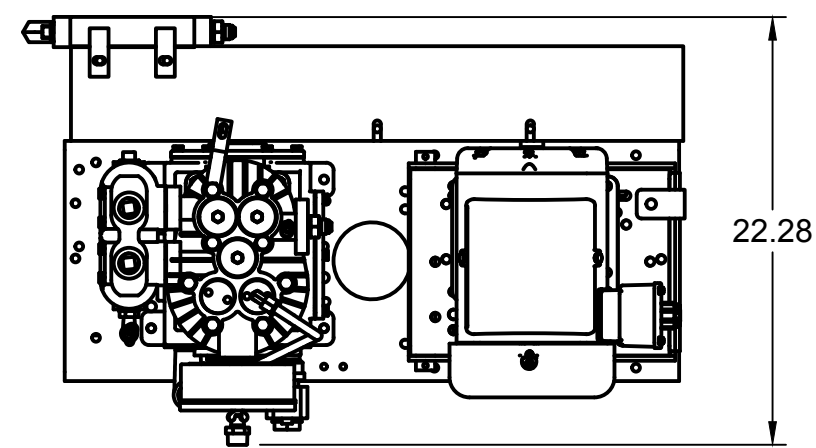

TOP VIEW

FRONT VIEW

SIDE VIEW

PARTS LIST

ITEM	QTY	PART NUMBER	DESCRIPTION
1	1	IAT-T80VEC	80 GALLON VERTICAL TANK ELITE
2	1	IAT-RCP-5-230-1	5 HP 1 PH 208-230V WEG STARTER
3	1	IAT-B514E	5 HP 1 PHASE ELITE SKID

TANK
DISCHARGE
OUTLET SIZE:
3/4"

4

3

2

1

D

D

C

C

B

B

A

A

TOP VIEW

FRONT VIEW

SIDE VIEW

PARTS LIST

ITEM	QTY	PART NUMBER	DESCRIPTION
1	1	IAT-TP32BKWR (CURRENT)	32IN TOP PLATE
2	1	IAT-CA1-B	5-7.5HP PUMP W CENTRIFUGAL UN
3	1	IAT-184-215TMP	184-215T MOTOR PLATE
4	1	IAT-2BK80-1-1/8	2B 7.75 FIXED BORE 1-1/8
5	1	IAT-M-12-AL	BELT GUARD COOLER 48 CFM
6	1	IAT-BG5X20X32-V2	BELT GUARD 5HP ELEC. NEW 2-03
7	2	IAT-B68	BELT