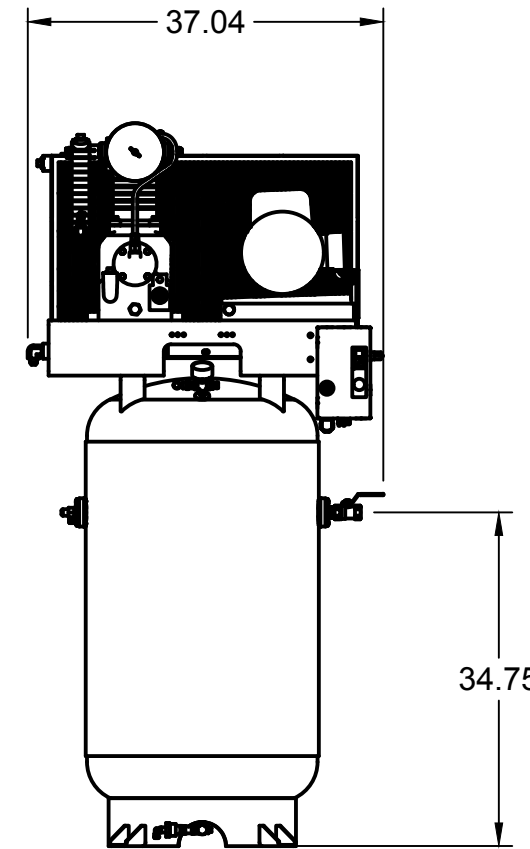

TOP VIEW

FRONT VIEW

SIDE VIEW

PARTS LIST

ITEM	QTY	PART NUMBER	DESCRIPTION
1	1	IAT-T80VEC	80 GALLON VERTICAL TANK ELITE
2	1	IAT-RCP-5-230-1	5 HP 1 PH 208-230V WEG STARTER
3	1	IAT-B514E	5 HP 1 PHASE ELITE SKID

TANK
DISCHARGE
OUTLET SIZE:
3/4"

4

3

2

1

D

D

C

PARTS LIST

ITEM	QTY	PART NUMBER	DESCRIPTION
1	1	IAT-TP32BKWR (CURRENT)	32IN TOP PLATE
2	1	IAT-CA1-B	5-7.5HP PUMP W CENTRIFUGAL UN
3	1	IAT-184-215TMP	184-215T MOTOR PLATE
4	1	IAT-2BK80-1-1/8	2B 7.75 FIXED BORE 1-1/8
5	1	IAT-M-12-AL	BELT GUARD COOLER 48 CFM
6	1	IAT-BG5X20X32-V2	BELT GUARD 5HP ELEC. NEW 2-03
7	2	IAT-B68	BELT

PARTS LIST

ITEM	QTY	PART NUMBER	DESCRIPTION
8	2	IAT-PF3/4PLUG	3/4" PLUG
9	1	IAT-2501-08-12-O	3/4 MP X 1/2 M JIC 90 DEG R IN
10	2	IAT-2404-08-12-O	3/4MP X 1/2 M JIC STRAIGHT OR
11	1	IAT-CA-3353103	LOW OIL PIPE CONNECTOR
12	1	IAT-3353102-D	LOW OIL MONITOR
13	1	IAT-EM-5-1-17O	5HP 1 PHASE 1750 MOTOR
14	1	IAT-BGST-CA-V3	BELT GUARD STRAP FOR CA1
15	1	IAT-4972NM	3/4X3/4 90 CONN FOR 10 SEOPRE