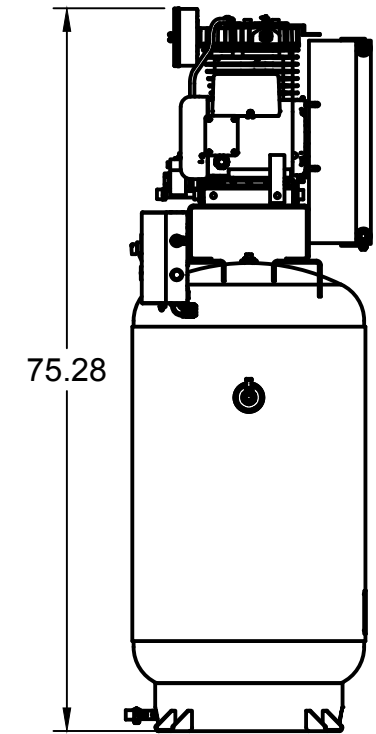

TOP VIEW

FRONT VIEW

SIDE VIEW

PARTS LIST

ITEM	QTY	PART NUMBER	DESCRIPTION
1	1	IAT-T80VEC	80 GALLON VERTICAL TANK ELITE
2	1	IAT-RCP-5-230-1	5 HP 1 PH 208-230V WEG STARTER
3	1	IAT-B514E	5 HP 1 PHASE ELITE SKID

TANK
DISCHARGE
OUTLET SIZE:
3/4"

4

3

2

1

D

D

C

PARTS LIST

ITEM	QTY	PART NUMBER	DESCRIPTION
1	1	IAT-TP32BKWR (CURRENT)	32IN TOP PLATE
2	1	IAT-CA1-B	5-7.5HP PUMP W CENTRIFUGAL UN
3	1	IAT-184-215TMP	184-215T MOTOR PLATE
4	1	IAT-2BK80-1-1/8	2B 7.75 FIXED BORE 1-1/8
5	1	IAT-M-12-AL	BELT GUARD COOLER 48 CFM
6	1	IAT-BG5X20X32-V2	BELT GUARD 5HP ELEC. NEW 2-03
7	2	IAT-B68	BELT

PARTS LIST

ITEM	QTY	PART NUMBER	DESCRIPTION
8	2	IAT-PF3/4PLUG	3/4" PLUG
9	1	IAT-2501-08-12-O	3/4 MP X 1/2 M JIC 90 DEG R IN
10	2	IAT-2404-08-12-O	3/4MP X 1/2 M JIC STRAIGHT OR
11	1	IAT-CA-3353103	LOW OIL PIPE CONNECTOR
12	1	IAT-3353102-D	LOW OIL MONITOR
13	1	IAT-EM-5-1-17O	5HP 1 PHASE 1750 MOTOR
14	1	IAT-BGST-CA-V3	BELT GUARD STRAP FOR CA1
15	1	IAT-4972NM	3/4X3/4 90 CONN FOR 10 SEOPRE