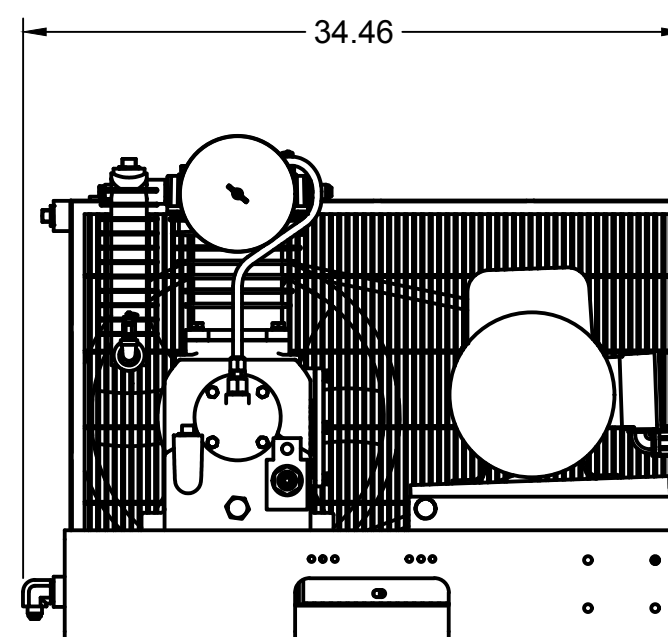

TOP VIEW

FRONT VIEW

SIDE VIEW

PARTS LIST

ITEM	QTY	PART NUMBER	DESCRIPTION
1	1	IAT-T80VEC	80 GALLON VERTICAL TANK ELITE
2	1	IAT-RCP-5-230-1	5 HP 1 PH 208-230V WEG STARTER
3	1	IAT-B514E	5 HP 1 PHASE ELITE SKID

C

B

B

A

A

TOP VIEW

FRONT VIEW

SIDE VIEW

PARTS LIST

ITEM	QTY	PART NUMBER	DESCRIPTION
1	1	IAT-TP32BKWR (CURRENT)	32IN TOP PLATE
2	1	IAT-CA1-B	5-7.5HP PUMP W CENTRIFUGAL UN
3	1	IAT-184-215TMP	184-215T MOTOR PLATE
4	1	IAT-2BK80-1-1/8	2B 7.75 FIXED BORE 1-1/8
5	1	IAT-M-12-AL	BELT GUARD COOLER 48 CFM
6	1	IAT-BG5X20X32-V2	BELT GUARD 5HP ELEC. NEW 2-03
7	2	IAT-B68	BELT

PARTS LIST

ITEM	QTY	PART NUMBER	DESCRIPTION
8	2	IAT-PF3/4PLUG	3/4" PLUG
9	1	IAT-2501-08-12-O	3/4 MP X 1/2 M JIC 90 DEG R IN
10	2	IAT-2404-08-12-O	3/4MP X 1/2 M JIC STRAIGHT OR
11	1	IAT-CA-3353103	LOW OIL PIPE CONNECTOR
12	1	IAT-3353102-D	LOW OIL MONITOR
13	1	IAT-EM-5-1-17O	5HP 1 PHASE 1750 MOTOR
14	1	IAT-BGST-CA-V3	BELT GUARD STRAP FOR CA1
15	1	IAT-4972NM	3/4X3/4 90 CONN FOR 10 SEOPRE