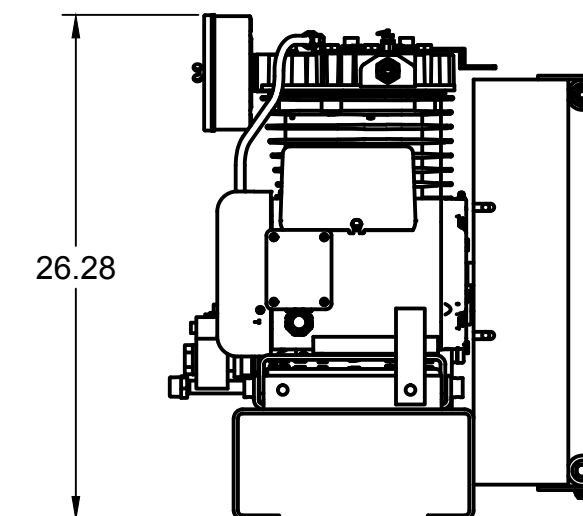

TOP VIEW

FRONT VIEW

SIDE VIEW

PARTS LIST

ITEM	QTY	PART NUMBER	DESCRIPTION
1	1	IAT-T80VEC	80 GALLON VERTICAL TANK ELITE
2	1	IAT-RCP-5-230-1	5 HP 1 PH 208-230V WEG STARTER
3	1	IAT-B514E	5 HP 1 PHASE ELITE SKID

C

B

B

A

A

TOP VIEW

FRONT VIEW

SIDE VIEW

PARTS LIST

ITEM	QTY	PART NUMBER	DESCRIPTION
1	1	IAT-TP32BKWR (CURRENT)	32IN TOP PLATE
2	1	IAT-CA1-B	5-7.5HP PUMP W CENTRIFUGAL UN
3	1	IAT-184-215TMP	184-215T MOTOR PLATE
4	1	IAT-2BK80-1-1/8	2B 7.75 FIXED BORE 1-1/8
5	1	IAT-M-12-AL	BELT GUARD COOLER 48 CFM
6	1	IAT-BG5X20X32-V2	BELT GUARD 5HP ELEC. NEW 2-03
7	2	IAT-B68	BELT

PARTS LIST

ITEM	QTY	PART NUMBER	DESCRIPTION
8	2	IAT-PF3/4PLUG	3/4" PLUG
9	1	IAT-2501-08-12-O	3/4 MP X 1/2 M JIC 90 DEG R IN
10	2	IAT-2404-08-12-O	3/4MP X 1/2 M JIC STRAIGHT OR
11	1	IAT-CA-3353103	LOW OIL PIPE CONNECTOR
12	1	IAT-3353102-D	LOW OIL MONITOR
13	1	IAT-EM-5-1-17O	5HP 1 PHASE 1750 MOTOR
14	1	IAT-BGST-CA-V3	BELT GUARD STRAP FOR CA1
15	1	IAT-4972NM	3/4X3/4 90 CONN FOR 10 SEOPRE