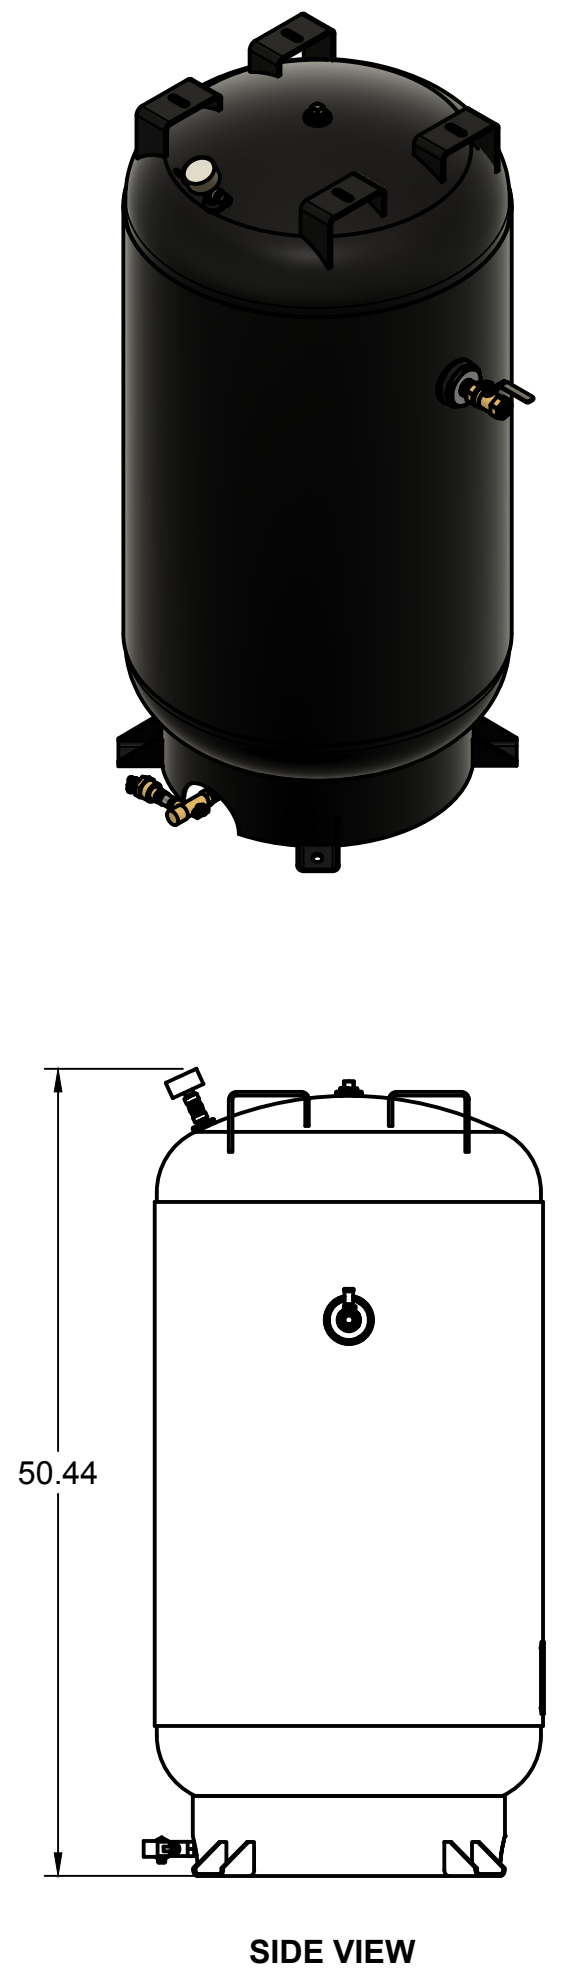

PARTS LIST				PARTS LIST			
ITEM	QTY	PART NUMBER	DESCRIPTION	ITEM	QTY	PART NUMBER	DESCRIPTION
1	1	IAT-80VNTPBKWR	80 GALLON BLACK TANK	11	2	IAT-PF1/4COUPLING	1/4 COUPLING
2	2	IAT-F30580	----	12	1	IAT-PF1/4X3NIPPLE	1/4" X 3" NIPPLE
3	1	IAT-PF3/4PLUG	3/4" PLUG	13	1	IAT-EDVS9002	1/4 BALL VALVE STRAINER
4	1	IAT-PF1/4"CL	1/4" CLOSE NIPPLE GALV	14	1	IAT-WV-1	AIR OPERATED AUTO TANK DRAIN
5	1	IAT-PF1/4CROSS	1/4" CROSS GAL	15	1	IAT-BPC-2501-04-02	1/8 P X 1/4 COMP PUSH LOK 90
6	1	IAT-PSB20	AIR GAUGE BACK MT 1/4	16	1	IAT-CTJ1234	JIC CHECK VALVE
7	1	IAT-ST25-200	SAFETY VALVE 200 PSI	17	1	IAT-BPC-2404-04-02	1/8 P X 1/4 COMP PUSH LOC ST
8	1	IAT-BPC-2404-06-04	1/4 P X 3/8 COMP PUSH LOK ST	18	1	IAT-PF3/4"CL	3/4" CLOSE NIPPLE BL
9	1	IAT-PF1/4" STR 90 B	1/4" STREET 90 GALV	19	1	IAT-716116	BALL VALVE 3/4
10	1	IAT-PF1/4X6NIPPLE	1/4" X 6 NIPPLE				

4

3

2

1