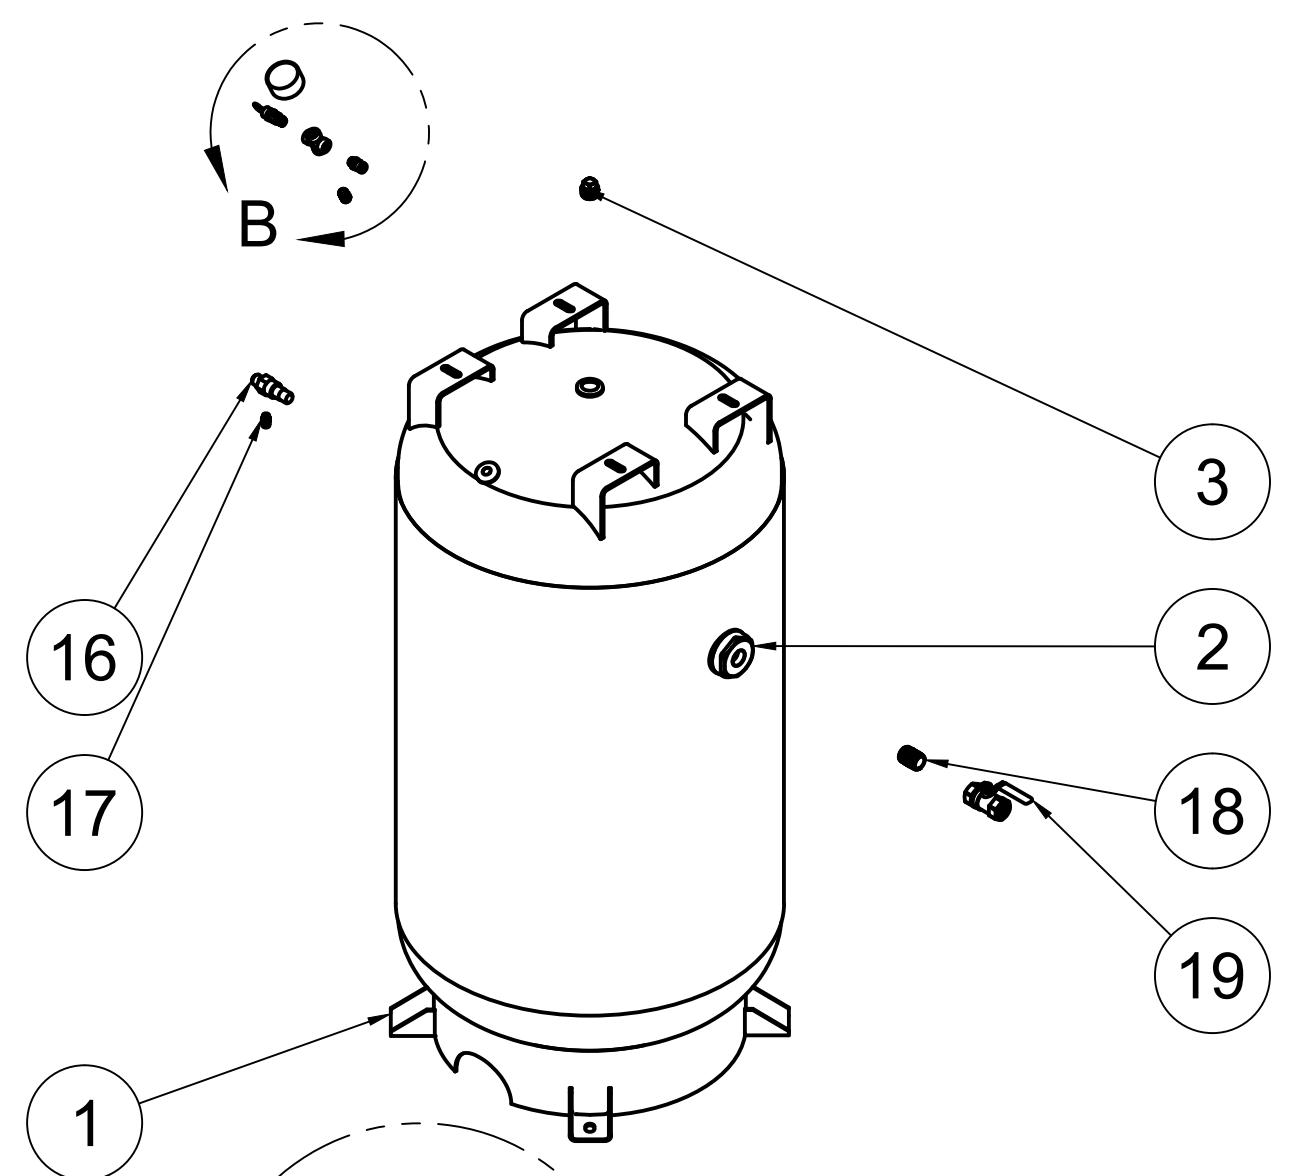

TOP VIEW

FRONT VIEW

SIDE VIEW

PARTS LIST

ITEM	QTY	PART NUMBER	DESCRIPTION
1	1	IAT-T80VEC	80 GALLON VERTICAL TANK ELITE
2	1	IAT-RCP-5-230-1	5 HP 1 PH 208-230V WEG STARTER
3	1	IAT-B514E	5 HP 1 PHASE ELITE SKID

PARTS LIST

ITEM	QTY	PART NUMBER	DESCRIPTION
1	1	IAT-TP32BKWR (CURRENT)	32IN TOP PLATE
2	1	IAT-CA1-B	5-7.5HP PUMP W CENTRIFUGAL UN
3	1	IAT-184-215TMP	184-215T MOTOR PLATE
4	1	IAT-2BK80-1-1/8	2B 7.75 FIXED BORE 1-1/8
5	1	IAT-M-12-AL	BELT GUARD COOLER 48 CFM
6	1	IAT-BG5X20X32-V2	BELT GUARD 5HP ELEC. NEW 2-03
7	2	IAT-B68	BELT

PARTS LIST

ITEM	QTY	PART NUMBER	DESCRIPTION
8	2	IAT-PF3/4PLUG	3/4" PLUG
9	1	IAT-2501-08-12-O	3/4 MP X 1/2 M JIC 90 DEG R IN
10	2	IAT-2404-08-12-O	3/4MP X 1/2 M JIC STRAIGHT OR
11	1	IAT-CA-3353103	LOW OIL PIPE CONNECTOR
12	1	IAT-3353102-D	LOW OIL MONITOR
13	1	IAT-EM-5-1-17O	5HP 1 PHASE 1750 MOTOR
14	1	IAT-BGST-CA-V3	BELT GUARD STRAP FOR CA1
15	1	IAT-4972NM	3/4X3/4 90 CONN FOR 10 SEOPRE

A

D

C

B

A

DETAIL A
SCALE 1:4

DETAIL B
SCALE 1:4

PARTS LIST				PARTS LIST			
ITEM	QTY	PART NUMBER	DESCRIPTION	ITEM	QTY	PART NUMBER	DESCRIPTION
1	1	IAT-80VNTPBKWR	80 GALLON BLACK TANK	11	2	IAT-PF1/4COUPLING	1/4 COUPLING
2	2	IAT-F30580	----	12	1	IAT-PF1/4X3NIPPLE	1/4" X 3" NIPPLE
3	1	IAT-PF3/4PLUG	3/4" PLUG	13	1	IAT-EDVS9002	1/4 BALL VALVE STRAINER
4	1	IAT-PF1/4"CL	1/4" CLOSE NIPPLE GALV	14	1	IAT-WV-1	AIR OPERATED AUTO TANK DRAIN
5	1	IAT-PF1/4CROSS	1/4" CROSS GAL	15	1	IAT-BPC-2501-04-02	1/8 P X 1/4 COMP PUSH LOK 90
6	1	IAT-PSB20	AIR GAUGE BACK MT 1/4	16	1	IAT-CTJ1234	JIC CHECK VALVE
7	1	IAT-ST25-200	SAFETY VALVE 200 PSI	17	1	IAT-BPC-2404-04-02	1/8 P X 1/4 COMP PUSH LOC ST
8	1	IAT-BPC-2404-06-04	1/4 P X 3/8 COMP PUSH LOK ST	18	1	IAT-PF3/4"CL	3/4" CLOSE NIPPLE BL
9	1	IAT-PF1/4" STR 90 B	1/4" STREET 90 GALV	19	1	IAT-716116	BALL VALVE 3/4
10	1	IAT-PF1/4X6NIPPLE	1/4" X 6 NIPPLE				