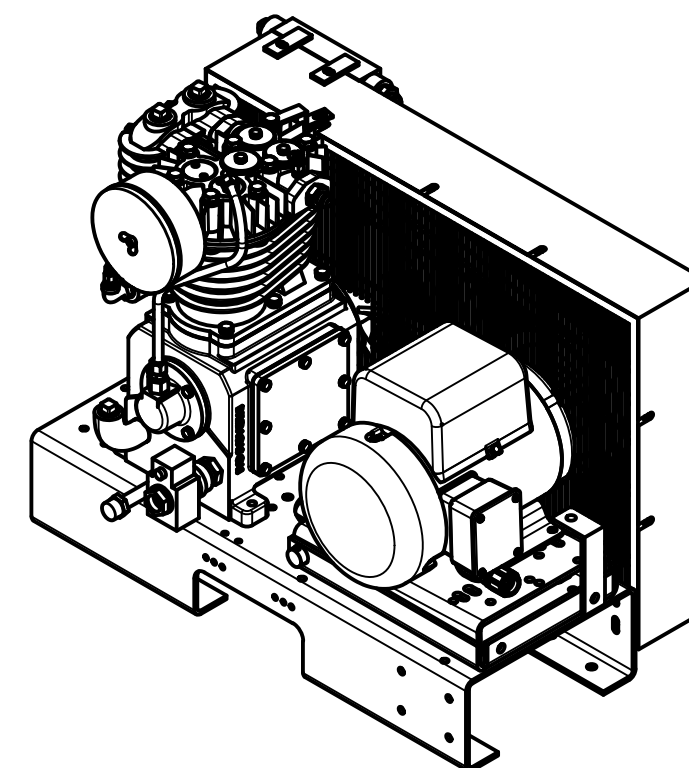

TOP VIEW

FRONT VIEW

SIDE VIEW

PARTS LIST

ITEM	QTY	PART NUMBER	DESCRIPTION
1	1	IAT-T80VEC	80 GALLON VERTICAL TANK ELITE
2	1	IAT-RCP-5-230-1	5 HP 1 PH 208-230V WEG STARTER
3	1	IAT-B514E	5 HP 1 PHASE ELITE SKID

C

B

B

A

A

TOP VIEW

FRONT VIEW

SIDE VIEW

PARTS LIST

ITEM	QTY	PART NUMBER	DESCRIPTION
1	1	IAT-TP32BKWR (CURRENT)	32IN TOP PLATE
2	1	IAT-CA1-B	5-7.5HP PUMP W CENTRIFUGAL UN
3	1	IAT-184-215TMP	184-215T MOTOR PLATE
4	1	IAT-2BK80-1-1/8	2B 7.75 FIXED BORE 1-1/8
5	1	IAT-M-12-AL	BELT GUARD COOLER 48 CFM
6	1	IAT-BG5X20X32-V2	BELT GUARD 5HP ELEC. NEW 2-03
7	2	IAT-B68	BELT

PARTS LIST

ITEM	QTY	PART NUMBER	DESCRIPTION
8	2	IAT-PF3/4PLUG	3/4" PLUG
9	1	IAT-2501-08-12-O	3/4 MP X 1/2 M JIC 90 DEG R IN
10	2	IAT-2404-08-12-O	3/4MP X 1/2 M JIC STRAIGHT OR
11	1	IAT-CA-3353103	LOW OIL PIPE CONNECTOR
12	1	IAT-3353102-D	LOW OIL MONITOR
13	1	IAT-EM-5-1-17O	5HP 1 PHASE 1750 MOTOR
14	1	IAT-BGST-CA-V3	BELT GUARD STRAP FOR CA1
15	1	IAT-4972NM	3/4X3/4 90 CONN FOR 10 SEOPRE