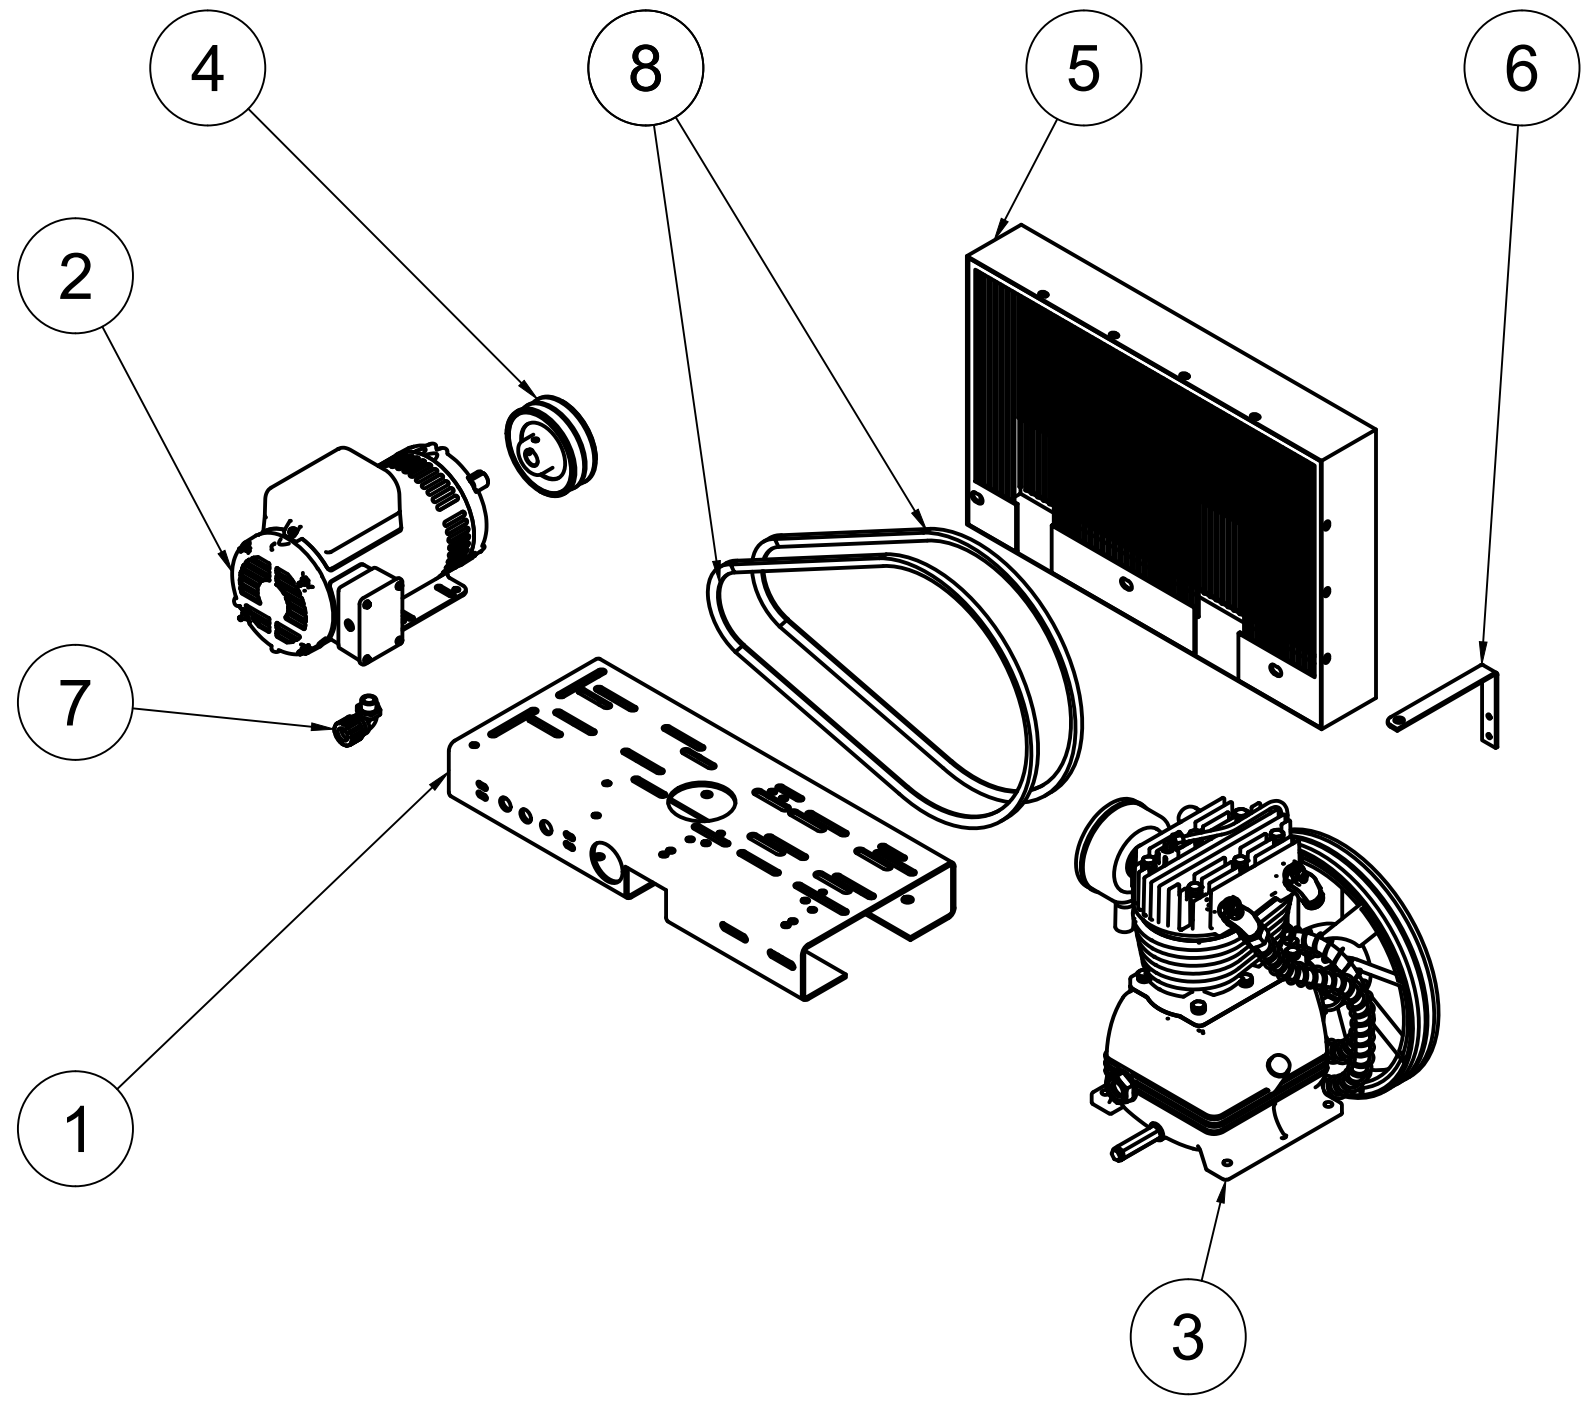

TOP VIEW

FRONT VIEW

SIDE VIEW

TANK DISCHARGE
OUTLET SIZE: 3/4"

PARTS LIST

ITEM	QTY	PART NUMBER	DESCRIPTION
1	1	IAT-B513	5HP LH4 BASE MOUNT 208-230V
2	1	IAT-T80VB3	80V LH4TB BASIC TANK KIT

TOP VIEW

FRONT VIEW

SIDE VIEW

PARTS LIST				PARTS LIST			
ITEM	QTY	PART NUMBER	DESCRIPTION	ITEM	QTY	PART NUMBER	DESCRIPTION
1	1	IAT-TP26BKWR (CURRENT)	26IN TOP PLATE	5	1	IAT-BG26X4X17-G	BELT GUARD #15
2	1	IAT-MOD-0010180	5 HP, 208-230V	6	1	IAT-1/8X1X12	STRAP BELT GUARD
3	1	IAT-LH4TB	5 HP BARE PUMP TWO STAGE	7	1	IAT-4961NM	1/2X1/2 90 CONN FOR 904 SEOPR
4	1	IAT-BK52-7/8	4.95 B GROOVE 7/8 BORE PULLEY	8	2	IAT-B56	BELT

PARTS LIST				PARTS LIST			
ITEM	QTY	PART NUMBER	DESCRIPTION	ITEM	QTY	PART NUMBER	DESCRIPTION
1	1	IAT-80VNTPBKWR	80 GALLON BLACK TANK	6	2	IAT-PF1/4"CL	1/4" CLOSE NIPPLE GALV
2	1	IAT-BDC604-04	1/4 PIPE DRAIN COCK	7	1	IAT-PF1/4CROSS	1/4" CROSS GAL
3	1	IAT-PF3/4PLUG	3/4" PLUG	8	1	IAT-ST25-200	SAFETY VALVE 200 PSI
4	1	IAT-CTJ1234	JIC CHECK VALVE	9	1	IAT-LF17-1H2	PRESSURE SWITCH HD 145-175 UL
5	1	IAT-BPC-2501-04-02	1/8 P X 1/4 COMP PUSH LOK 90	10	1	IAT-PSL20	AIR GAUGE SIDE MT 1/4