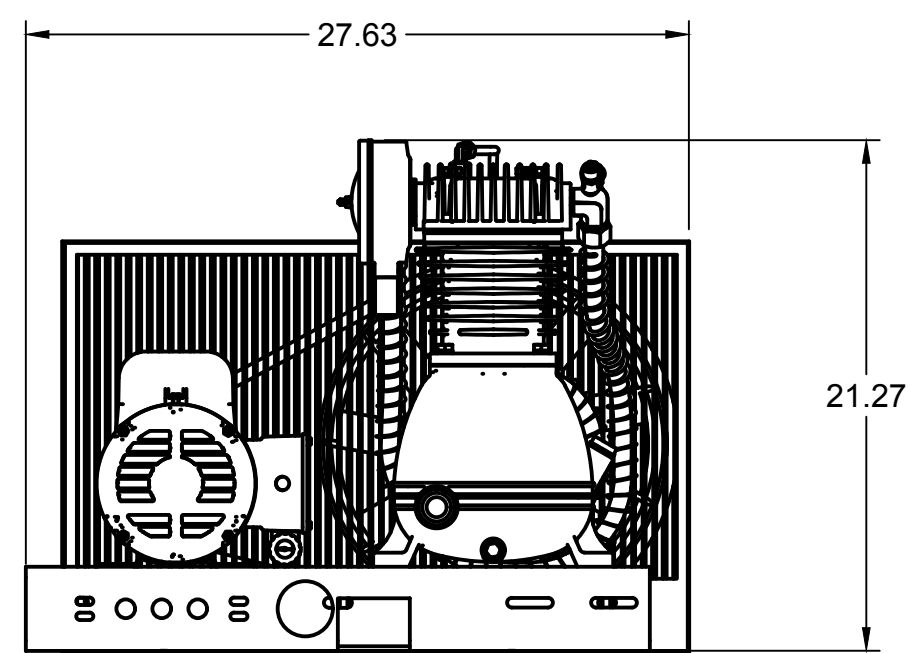

TOP VIEW

FRONT VIEW

SIDE VIEW

TANK DISCHARGE
OUTLET SIZE: 3/4"

PARTS LIST

ITEM	QTY	PART NUMBER	DESCRIPTION
1	1	IAT-B513	5HP LH4 BASE MOUNT 208-230V
2	1	IAT-T80VB3	80V LH4TB BASIC TANK KIT

TOP VIEW

FRONT VIEW

SIDE VIEW

PARTS LIST				PARTS LIST			
ITEM	QTY	PART NUMBER	DESCRIPTION	ITEM	QTY	PART NUMBER	DESCRIPTION
1	1	IAT-TP26BKWR (CURRENT)	26IN TOP PLATE	5	1	IAT-BG26X4X17-G	BELT GUARD #15
2	1	IAT-MOD-0010180	5 HP, 208-230V	6	1	IAT-1/8X1X12	STRAP BELT GUARD
3	1	IAT-LH4TB	5 HP BARE PUMP TWO STAGE	7	1	IAT-4961NM	1/2X1/2 90 CONN FOR 904 SEOPR
4	1	IAT-BK52-7/8	4.95 B GROOVE 7/8 BORE PULLEY	8	2	IAT-B56	BELT

PARTS LIST				PARTS LIST			
ITEM	QTY	PART NUMBER	DESCRIPTION	ITEM	QTY	PART NUMBER	DESCRIPTION
1	1	IAT-80VNTPBKWR	80 GALLON BLACK TANK	6	2	IAT-PF1/4"CL	1/4" CLOSE NIPPLE GALV
2	1	IAT-BDC604-04	1/4 PIPE DRAIN COCK	7	1	IAT-PF1/4CROSS	1/4" CROSS GAL
3	1	IAT-PF3/4PLUG	3/4" PLUG	8	1	IAT-ST25-200	SAFETY VALVE 200 PSI
4	1	IAT-CTJ1234	JIC CHECK VALVE	9	1	IAT-LF17-1H2	PRESSURE SWITCH HD 145-175 UL
5	1	IAT-BPC-2501-04-02	1/8 P X 1/4 COMP PUSH LOK 90	10	1	IAT-PSL20	AIR GAUGE SIDE MT 1/4