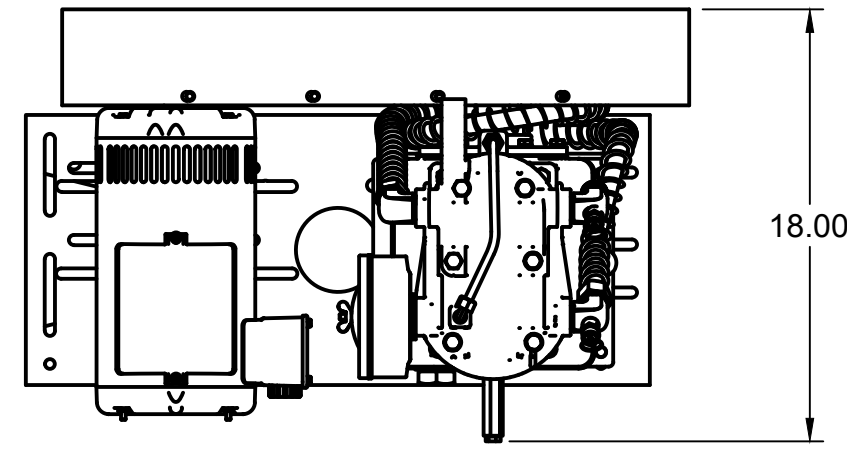

TOP VIEW

FRONT VIEW

SIDE VIEW

TANK DISCHARGE
OUTLET SIZE: 3/4"

PARTS LIST

ITEM	QTY	PART NUMBER	DESCRIPTION
1	1	IAT-B513	5HP LH4 BASE MOUNT 208-230V
2	1	IAT-T80VB3	80V LH4TB BASIC TANK KIT

TOP VIEW

FRONT VIEW

SIDE VIEW

PARTS LIST				PARTS LIST			
ITEM	QTY	PART NUMBER	DESCRIPTION	ITEM	QTY	PART NUMBER	DESCRIPTION
1	1	IAT-TP26BKWR (CURRENT)	26IN TOP PLATE	5	1	IAT-BG26X4X17-G	BELT GUARD #15
2	1	IAT-MOD-0010180	5 HP, 208-230V	6	1	IAT-1/8X1X12	STRAP BELT GUARD
3	1	IAT-LH4TB	5 HP BARE PUMP TWO STAGE	7	1	IAT-4961NM	1/2X1/2 90 CONN FOR 904 SEOPR
4	1	IAT-BK52-7/8	4.95 B GROOVE 7/8 BORE PULLEY	8	2	IAT-B56	BELT

PARTS LIST				PARTS LIST			
ITEM	QTY	PART NUMBER	DESCRIPTION	ITEM	QTY	PART NUMBER	DESCRIPTION
1	1	IAT-80VNTPBKWR	80 GALLON BLACK TANK	6	2	IAT-PF1/4"CL	1/4" CLOSE NIPPLE GALV
2	1	IAT-BDC604-04	1/4 PIPE DRAIN COCK	7	1	IAT-PF1/4CROSS	1/4" CROSS GAL
3	1	IAT-PF3/4PLUG	3/4" PLUG	8	1	IAT-ST25-200	SAFETY VALVE 200 PSI
4	1	IAT-CTJ1234	JIC CHECK VALVE	9	1	IAT-LF17-1H2	PRESSURE SWITCH HD 145-175 UL
5	1	IAT-BPC-2501-04-02	1/8 P X 1/4 COMP PUSH LOK 90	10	1	IAT-PSL20	AIR GAUGE SIDE MT 1/4