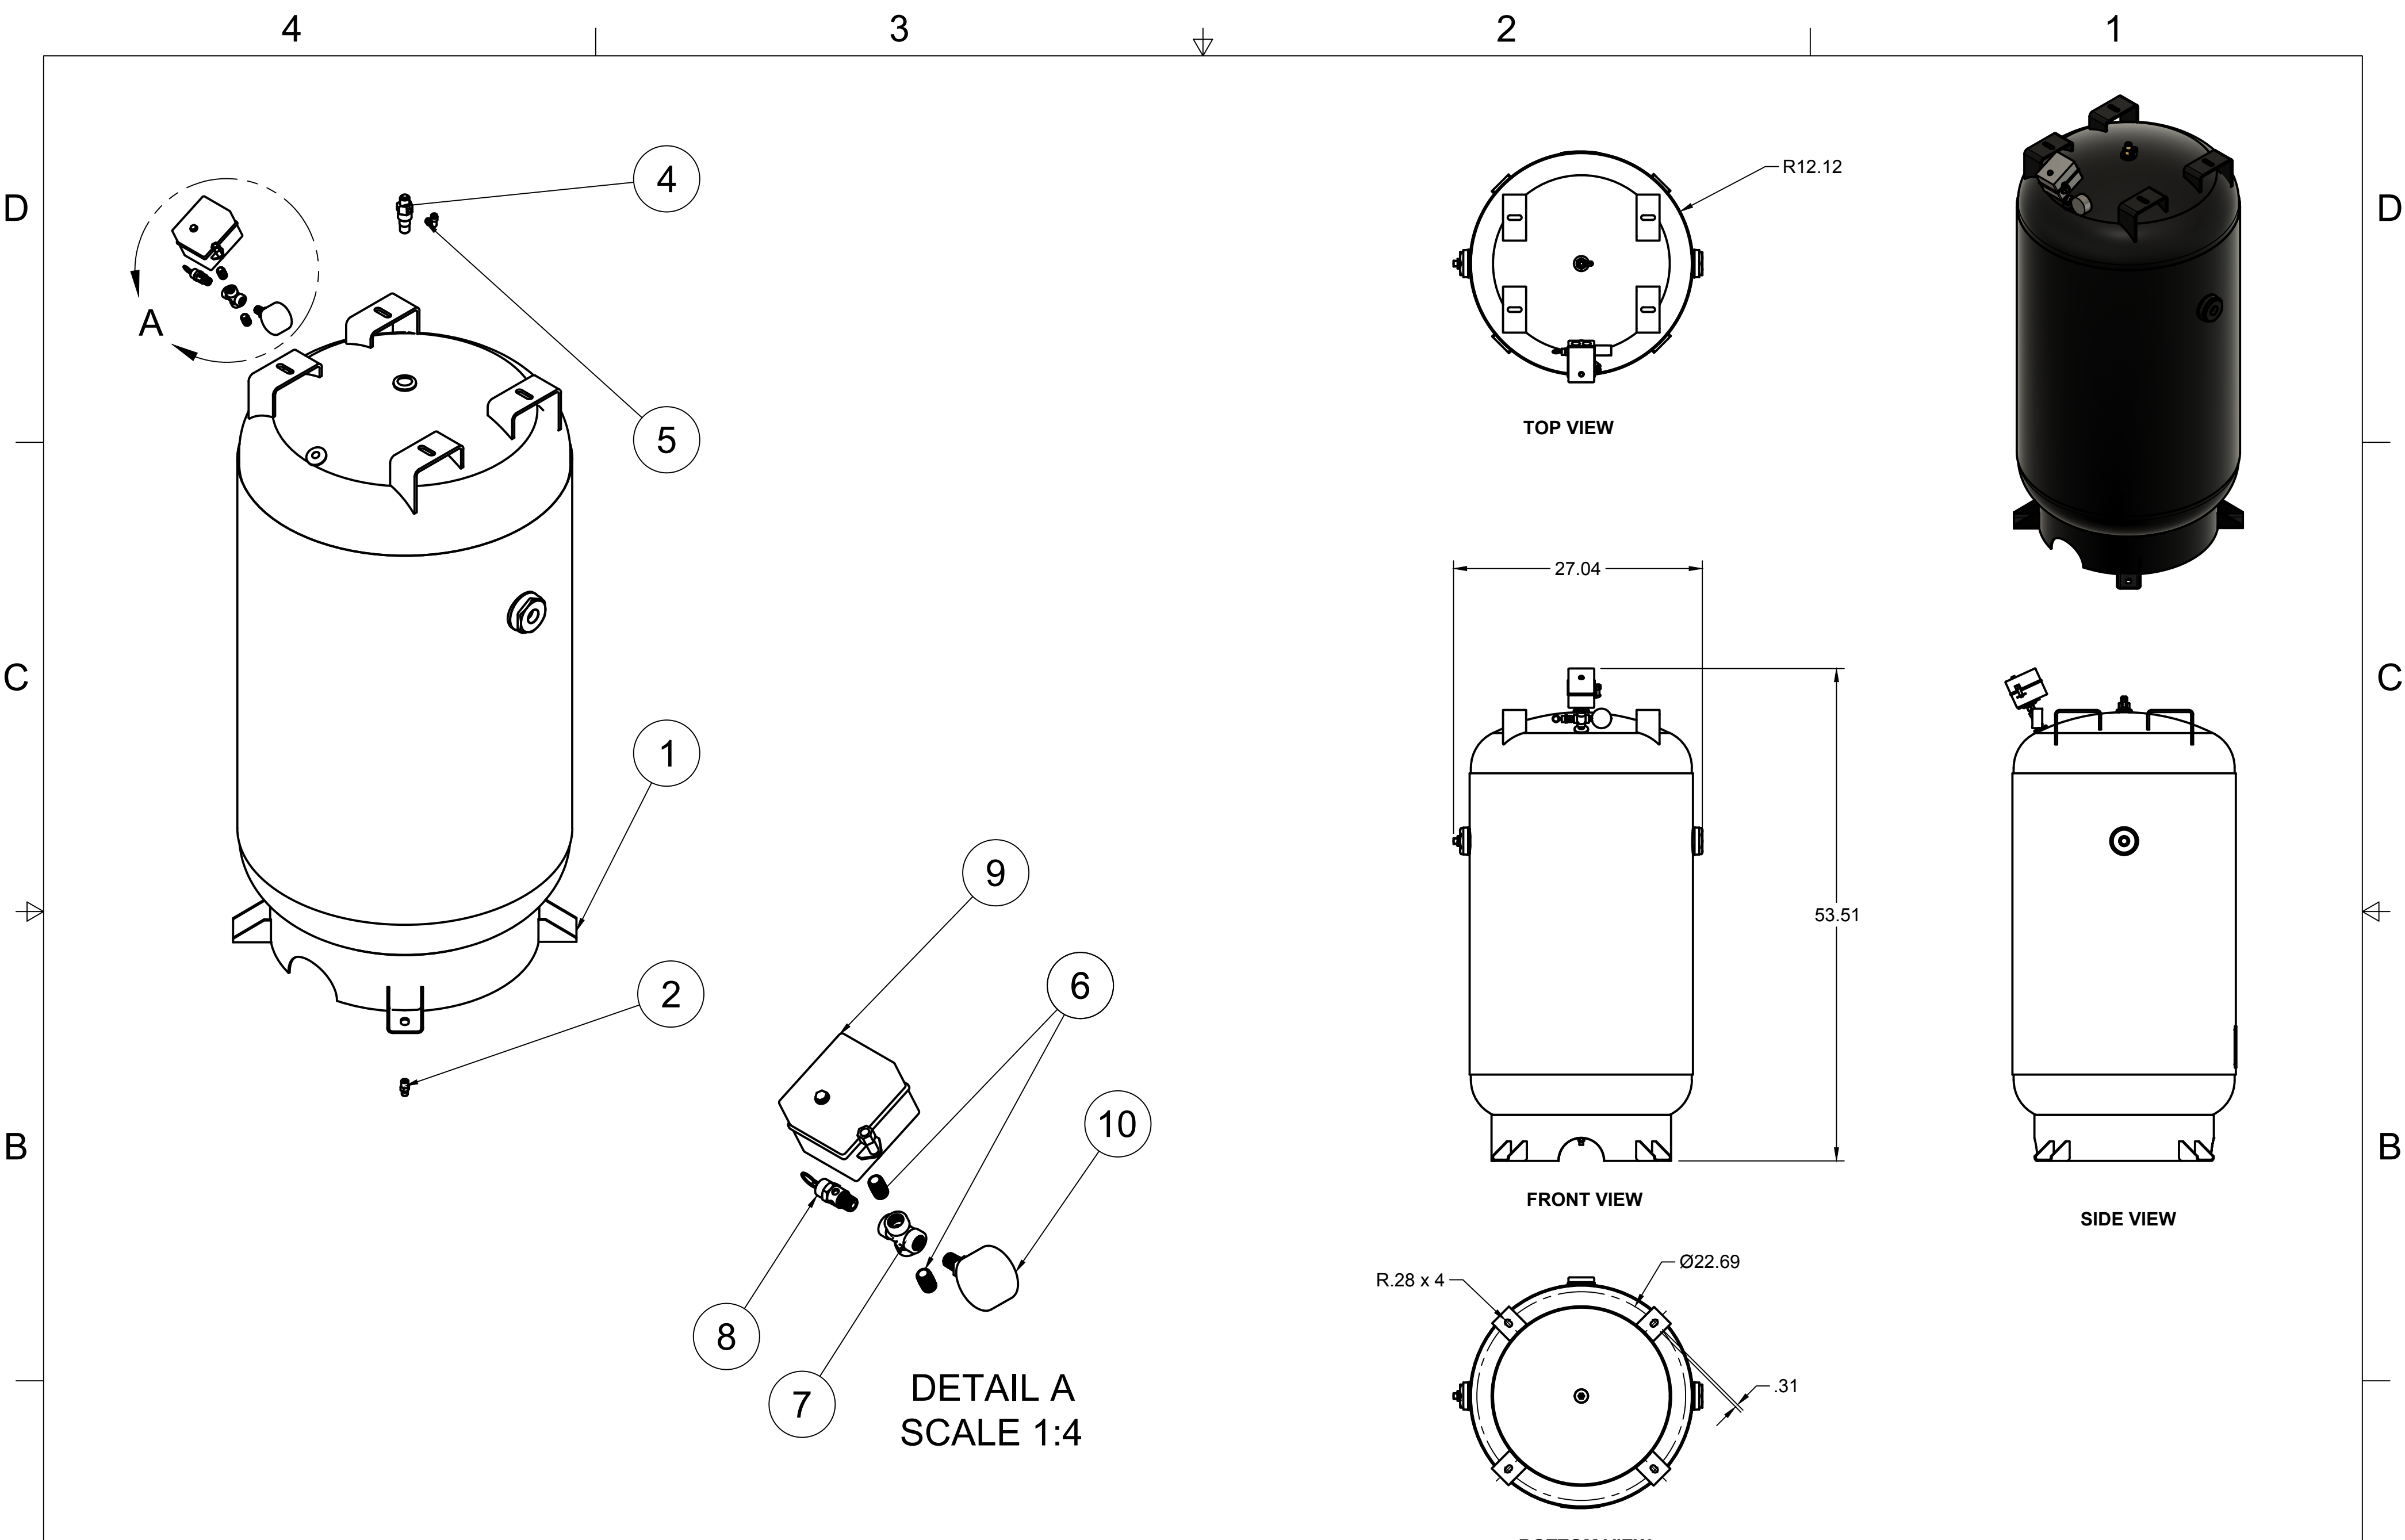

TOP VIEW

FRONT VIEW

SIDE VIEW

TANK DISCHARGE
OUTLET SIZE: 3/4"

PARTS LIST

ITEM	QTY	PART NUMBER	DESCRIPTION
1	1	IAT-B513	5HP LH4 BASE MOUNT 208-230V
2	1	IAT-T80VB3	80V LH4TB BASIC TANK KIT

TOP VIEW

FRONT VIEW

SIDE VIEW

PARTS LIST				PARTS LIST			
ITEM	QTY	PART NUMBER	DESCRIPTION	ITEM	QTY	PART NUMBER	DESCRIPTION
1	1	IAT-TP26BKWR (CURRENT)	26IN TOP PLATE	5	1	IAT-BG26X4X17-G	BELT GUARD #15
2	1	IAT-MOD-0010180	5 HP, 208-230V	6	1	IAT-1/8X1X12	STRAP BELT GUARD
3	1	IAT-LH4TB	5 HP BARE PUMP TWO STAGE	7	1	IAT-4961NM	1/2X1/2 90 CONN FOR 904 SEOPR
4	1	IAT-BK52-7/8	4.95 B GROOVE 7/8 BORE PULLEY	8	2	IAT-B56	BELT

PARTS LIST				PARTS LIST			
ITEM	QTY	PART NUMBER	DESCRIPTION	ITEM	QTY	PART NUMBER	DESCRIPTION
1	1	IAT-80VNTPBKWR	80 GALLON BLACK TANK	6	2	IAT-PF1/4"CL	1/4" CLOSE NIPPLE GALV
2	1	IAT-BDC604-04	1/4 PIPE DRAIN COCK	7	1	IAT-PF1/4CROSS	1/4" CROSS GAL
3	1	IAT-PF3/4PLUG	3/4" PLUG	8	1	IAT-ST25-200	SAFETY VALVE 200 PSI
4	1	IAT-CTJ1234	JIC CHECK VALVE	9	1	IAT-LF17-1H2	PRESSURE SWITCH HD 145-175 UL
5	1	IAT-BPC-2501-04-02	1/8 P X 1/4 COMP PUSH LOK 90	10	1	IAT-PSL20	AIR GAUGE SIDE MT 1/4