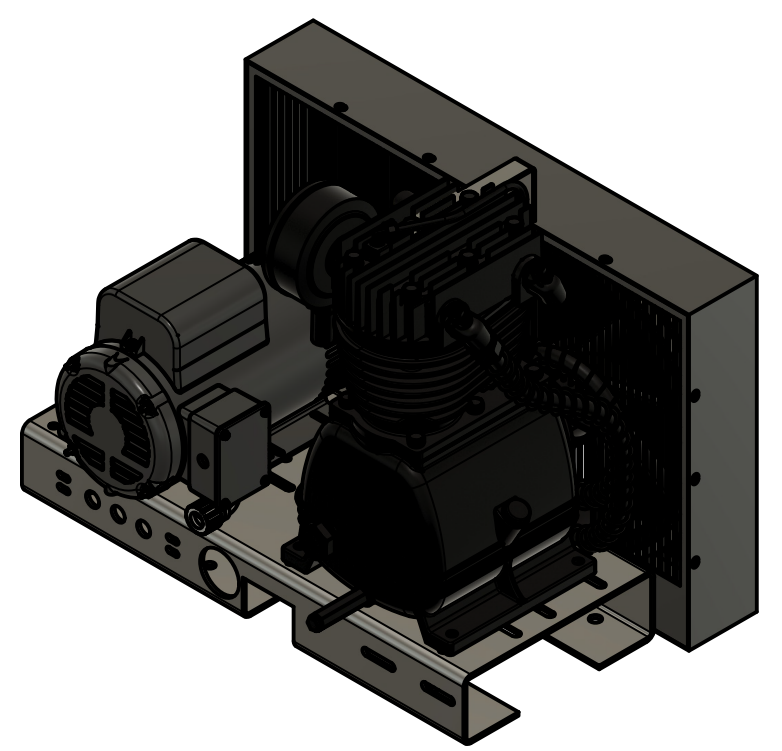

TOP VIEW

FRONT VIEW

SIDE VIEW

TANK DISCHARGE
OUTLET SIZE: 3/4"

PARTS LIST

ITEM	QTY	PART NUMBER	DESCRIPTION
1	1	IAT-B513	5HP LH4 BASE MOUNT 208-230V
2	1	IAT-T80VB3	80V LH4TB BASIC TANK KIT

TOP VIEW

FRONT VIEW

SIDE VIEW

PARTS LIST				PARTS LIST			
ITEM	QTY	PART NUMBER	DESCRIPTION	ITEM	QTY	PART NUMBER	DESCRIPTION
1	1	IAT-TP26BKWR (CURRENT)	26IN TOP PLATE	5	1	IAT-BG26X4X17-G	BELT GUARD #15
2	1	IAT-MOD-0010180	5 HP, 208-230V	6	1	IAT-1/8X1X12	STRAP BELT GUARD
3	1	IAT-LH4TB	5 HP BARE PUMP TWO STAGE	7	1	IAT-4961NM	1/2X1/2 90 CONN FOR 904 SEOPR
4	1	IAT-BK52-7/8	4.95 B GROOVE 7/8 BORE PULLEY	8	2	IAT-B56	BELT

PARTS LIST				PARTS LIST			
ITEM	QTY	PART NUMBER	DESCRIPTION	ITEM	QTY	PART NUMBER	DESCRIPTION
1	1	IAT-80VNTPBKWR	80 GALLON BLACK TANK	6	2	IAT-PF1/4"CL	1/4" CLOSE NIPPLE GALV
2	1	IAT-BDC604-04	1/4 PIPE DRAIN COCK	7	1	IAT-PF1/4CROSS	1/4" CROSS GAL
3	1	IAT-PF3/4PLUG	3/4" PLUG	8	1	IAT-ST25-200	SAFETY VALVE 200 PSI
4	1	IAT-CTJ1234	JIC CHECK VALVE	9	1	IAT-LF17-1H2	PRESSURE SWITCH HD 145-175 UL
5	1	IAT-BPC-2501-04-02	1/8 P X 1/4 COMP PUSH LOK 90	10	1	IAT-PSL20	AIR GAUGE SIDE MT 1/4