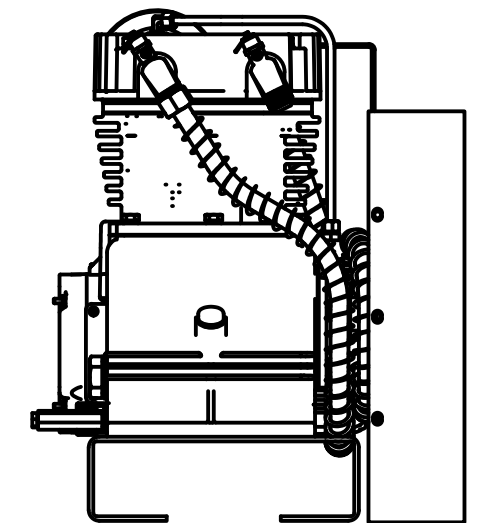

TOP VIEW

FRONT VIEW

SIDE VIEW

TANK DISCHARGE
OUTLET SIZE: 3/4"

PARTS LIST

ITEM	QTY	PART NUMBER	DESCRIPTION
1	1	IAT-B513	5HP LH4 BASE MOUNT 208-230V
2	1	IAT-T80VB3	80V LH4TB BASIC TANK KIT

TOP VIEW

FRONT VIEW

SIDE VIEW

PARTS LIST				PARTS LIST			
ITEM	QTY	PART NUMBER	DESCRIPTION	ITEM	QTY	PART NUMBER	DESCRIPTION
1	1	IAT-TP26BKWR (CURRENT)	26IN TOP PLATE	5	1	IAT-BG26X4X17-G	BELT GUARD #15
2	1	IAT-MOD-0010180	5 HP, 208-230V	6	1	IAT-1/8X1X12	STRAP BELT GUARD
3	1	IAT-LH4TB	5 HP BARE PUMP TWO STAGE	7	1	IAT-4961NM	1/2X1/2 90 CONN FOR 904 SEOPR
4	1	IAT-BK52-7/8	4.95 B GROOVE 7/8 BORE PULLEY	8	2	IAT-B56	BELT

PARTS LIST				PARTS LIST			
ITEM	QTY	PART NUMBER	DESCRIPTION	ITEM	QTY	PART NUMBER	DESCRIPTION
1	1	IAT-80VNTPBKWR	80 GALLON BLACK TANK	6	2	IAT-PF1/4"CL	1/4" CLOSE NIPPLE GALV
2	1	IAT-BDC604-04	1/4 PIPE DRAIN COCK	7	1	IAT-PF1/4CROSS	1/4" CROSS GAL
3	1	IAT-PF3/4PLUG	3/4" PLUG	8	1	IAT-ST25-200	SAFETY VALVE 200 PSI
4	1	IAT-CTJ1234	JIC CHECK VALVE	9	1	IAT-LF17-1H2	PRESSURE SWITCH HD 145-175 UL
5	1	IAT-BPC-2501-04-02	1/8 P X 1/4 COMP PUSH LOK 90	10	1	IAT-PSL20	AIR GAUGE SIDE MT 1/4