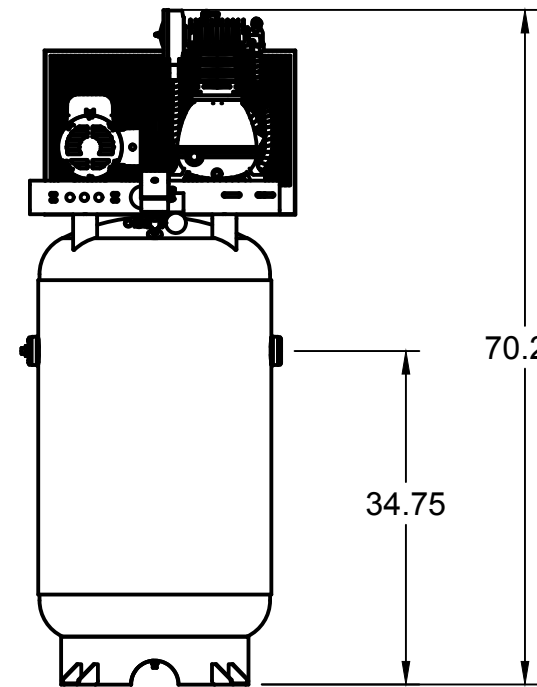

TOP VIEW

FRONT VIEW

SIDE VIEW

TANK DISCHARGE
OUTLET SIZE: 3/4"

PARTS LIST

ITEM	QTY	PART NUMBER	DESCRIPTION
1	1	IAT-B513	5HP LH4 BASE MOUNT 208-230V
2	1	IAT-T80VB3	80V LH4TB BASIC TANK KIT

TOP VIEW

FRONT VIEW

SIDE VIEW

PARTS LIST				PARTS LIST			
ITEM	QTY	PART NUMBER	DESCRIPTION	ITEM	QTY	PART NUMBER	DESCRIPTION
1	1	IAT-TP26BKWR (CURRENT)	26IN TOP PLATE	5	1	IAT-BG26X4X17-G	BELT GUARD #15
2	1	IAT-MOD-0010180	5 HP, 208-230V	6	1	IAT-1/8X1X12	STRAP BELT GUARD
3	1	IAT-LH4TB	5 HP BARE PUMP TWO STAGE	7	1	IAT-4961NM	1/2X1/2 90 CONN FOR 904 SEOPR
4	1	IAT-BK52-7/8	4.95 B GROOVE 7/8 BORE PULLEY	8	2	IAT-B56	BELT

PARTS LIST				PARTS LIST			
ITEM	QTY	PART NUMBER	DESCRIPTION	ITEM	QTY	PART NUMBER	DESCRIPTION
1	1	IAT-80VNTPBKWR	80 GALLON BLACK TANK	6	2	IAT-PF1/4"CL	1/4" CLOSE NIPPLE GALV
2	1	IAT-BDC604-04	1/4 PIPE DRAIN COCK	7	1	IAT-PF1/4CROSS	1/4" CROSS GAL
3	1	IAT-PF3/4PLUG	3/4" PLUG	8	1	IAT-ST25-200	SAFETY VALVE 200 PSI
4	1	IAT-CTJ1234	JIC CHECK VALVE	9	1	IAT-LF17-1H2	PRESSURE SWITCH HD 145-175 UL
5	1	IAT-BPC-2501-04-02	1/8 P X 1/4 COMP PUSH LOK 90	10	1	IAT-PSL20	AIR GAUGE SIDE MT 1/4