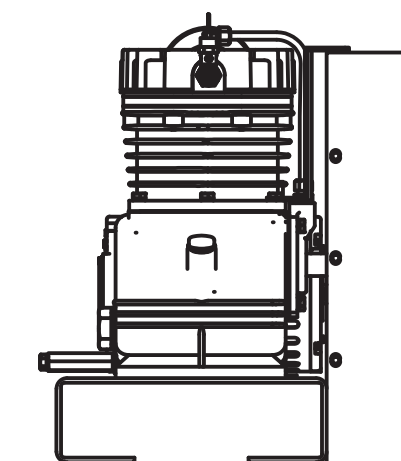

TOP VIEW

FRONT VIEW

SIDE VIEW

TANK DISCHARGE OUTLET
SIZE: 3/4"

PARTS LIST

ITEM	QTY	PART NUMBER	DESCRIPTION
1	1	IAT-B311	3 HP LH2 BASE MOUNT 208-230V
2	1	IAT-T60VB1	60V LH2 BASIC TANK KIT

4

3

A

A

TOP VIEW

FRONT VIEW

SIDE VIEW

PARTS LIST

ITEM	QTY	PART NUMBER	DESCRIPTION
1	1	IAT-TP26BKWR (CURRENT)	26IN TOP PLATE
2	1	IAT-LH2	2-3HP BARE PUMP SINGLE STAGE
3	1	IAT-MOD-0010178	3HP, 208-230V
4	1	IAT-BG26X4X17-G	BELT GUARD #15

PARTS LIST

ITEM	QTY	PART NUMBER	DESCRIPTION
5	1	IAT-2404-08-08-H	1/2MP X 1/2M JIC STR WITH 1/4
6	1	IAT-ST25-150	SAFETY VALVE
7	1	IAT-LH2-BGSTRAP	LH2 BELT GUARD STRAP
8	1	IAT-AK34X5/8	PULLEY
9	1	IAT-A50	BELT

DETAIL A
SCALE 1:4

TOP VIEW

FRONT VIEW

SIDE VIEW

BOTTOM VIEW

PARTS LIST				PARTS LIST			
ITEM	QTY	PART NUMBER	DESCRIPTION	ITEM	QTY	PART NUMBER	DESCRIPTION
1	1	IAT-60V20NTPBKWR	60 GALLON TANK	8	1	IAT-LF10-4H2	PRESSURE SWITCH UNL 4P 145-175
3	1	IAT-BDC604-04	1/4 PIPE DRAIN COCK	9	1	IAT-ST25-200	SAFETY VALVE 200 PSI
4	1	IAT-CTJ1234	JIC CHECK VALVE	10	1	IAT-109-4	1/4 BRASS PLUG
5	1	IAT-BPC-2501-04-02	1/8 P X 1/4 COMP PUSH LOK 90	11	1	IAT-PSL20	AIR GAUGE SIDE MT 1/4
6	1	IAT-PF3/4PLUG	3/4" PLUG				
7	1	IAT-PF1/4"CL	1/4" CLOSE NIPPLE GALV				