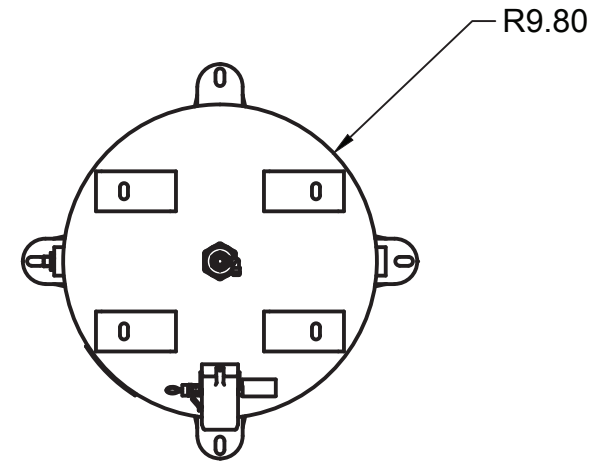

A

A

TOP VIEW

FRONT VIEW

SIDE VIEW

PARTS LIST

ITEM	QTY	PART NUMBER	DESCRIPTION
1	1	IAT-TP26BKWR (CURRENT)	26IN TOP PLATE
2	1	IAT-LH2	2-3HP BARE PUMP SINGLE STAGE
3	1	IAT-MOD-0010178	3HP, 208-230V
4	1	IAT-BG26X4X17-G	BELT GUARD #15

PARTS LIST

ITEM	QTY	PART NUMBER	DESCRIPTION
5	1	IAT-2404-08-08-H	1/2MP X 1/2M JIC STR WITH 1/4
6	1	IAT-ST25-150	SAFETY VALVE
7	1	IAT-LH2-BGSTRAP	LH2 BELT GUARD STRAP
8	1	IAT-AK34X5/8	PULLEY
9	1	IAT-A50	BELT

DETAIL A
SCALE 1:4

TOP VIEW

FRONT VIEW

SIDE VIEW

BOTTOM VIEW

PARTS LIST				PARTS LIST			
ITEM	QTY	PART NUMBER	DESCRIPTION	ITEM	QTY	PART NUMBER	DESCRIPTION
1	1	IAT-60V20NTPBKWR	60 GALLON TANK	8	1	IAT-LF10-4H2	PRESSURE SWITCH UNL 4P 145-175
3	1	IAT-BDC604-04	1/4 PIPE DRAIN COCK	9	1	IAT-ST25-200	SAFETY VALVE 200 PSI
4	1	IAT-CTJ1234	JIC CHECK VALVE	10	1	IAT-109-4	1/4 BRASS PLUG
5	1	IAT-BPC-2501-04-02	1/8 P X 1/4 COMP PUSH LOK 90	11	1	IAT-PSL20	AIR GAUGE SIDE MT 1/4
6	1	IAT-PF3/4PLUG	3/4" PLUG				
7	1	IAT-PF1/4"CL	1/4" CLOSE NIPPLE GALV				