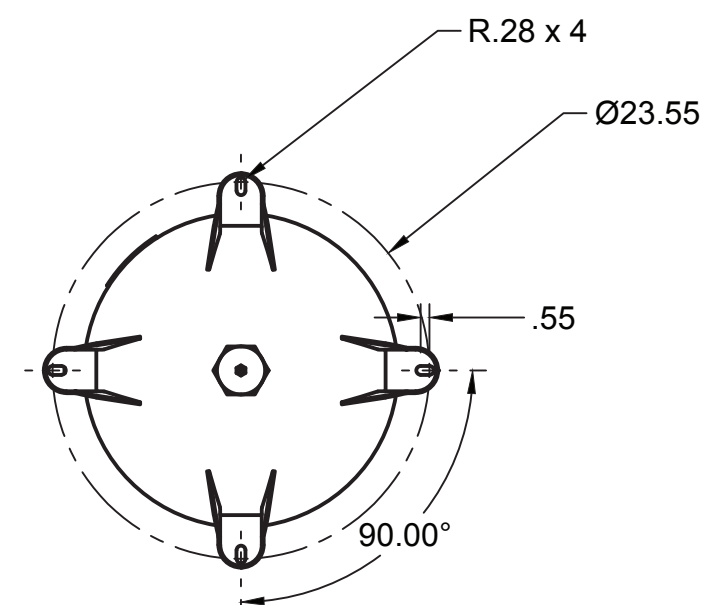

A

A

TOP VIEW

FRONT VIEW

SIDE VIEW

PARTS LIST

ITEM	QTY	PART NUMBER	DESCRIPTION
1	1	IAT-TP26BKWR (CURRENT)	26IN TOP PLATE
2	1	IAT-LH2	2-3HP BARE PUMP SINGLE STAGE
3	1	IAT-MOD-0010178	3HP, 208-230V
4	1	IAT-BG26X4X17-G	BELT GUARD #15

PARTS LIST

ITEM	QTY	PART NUMBER	DESCRIPTION
5	1	IAT-2404-08-08-H	1/2MP X 1/2M JIC STR WITH 1/4
6	1	IAT-ST25-150	SAFETY VALVE
7	1	IAT-LH2-BGSTRAP	LH2 BELT GUARD STRAP
8	1	IAT-AK34X5/8	PULLEY
9	1	IAT-A50	BELT

DETAIL A
SCALE 1:4

TOP VIEW

FRONT VIEW

SIDE VIEW

BOTTOM VIEW

PARTS LIST				PARTS LIST			
ITEM	QTY	PART NUMBER	DESCRIPTION	ITEM	QTY	PART NUMBER	DESCRIPTION
1	1	IAT-60V20NTPBKWR	60 GALLON TANK	8	1	IAT-LF10-4H2	PRESSURE SWITCH UNL 4P 145-175
3	1	IAT-BDC604-04	1/4 PIPE DRAIN COCK	9	1	IAT-ST25-200	SAFETY VALVE 200 PSI
4	1	IAT-CTJ1234	JIC CHECK VALVE	10	1	IAT-109-4	1/4 BRASS PLUG
5	1	IAT-BPC-2501-04-02	1/8 P X 1/4 COMP PUSH LOK 90	11	1	IAT-PSL20	AIR GAUGE SIDE MT 1/4
6	1	IAT-PF3/4PLUG	3/4" PLUG				
7	1	IAT-PF1/4"CL	1/4" CLOSE NIPPLE GALV				