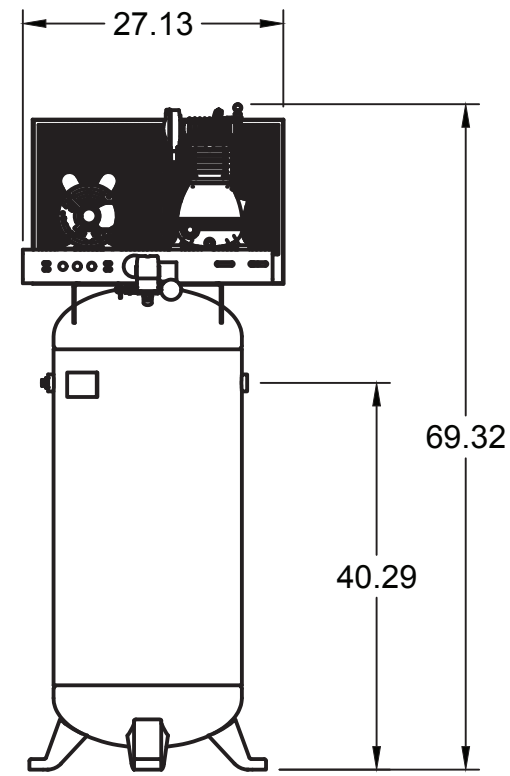

TOP VIEW

FRONT VIEW

SIDE VIEW

TANK DISCHARGE OUTLET
SIZE: 3/4"

PARTS LIST

ITEM	QTY	PART NUMBER	DESCRIPTION
1	1	IAT-B311	3 HP LH2 BASE MOUNT 208-230V
2	1	IAT-T60VB1	60V LH2 BASIC TANK KIT

4

3

A

A

TOP VIEW

FRONT VIEW

SIDE VIEW

PARTS LIST

ITEM	QTY	PART NUMBER	DESCRIPTION
1	1	IAT-TP26BKWR (CURRENT)	26IN TOP PLATE
2	1	IAT-LH2	2-3HP BARE PUMP SINGLE STAGE
3	1	IAT-MOD-0010178	3HP, 208-230V
4	1	IAT-BG26X4X17-G	BELT GUARD #15

PARTS LIST

ITEM	QTY	PART NUMBER	DESCRIPTION
5	1	IAT-2404-08-08-H	1/2MP X 1/2M JIC STR WITH 1/4
6	1	IAT-ST25-150	SAFETY VALVE
7	1	IAT-LH2-BGSTRAP	LH2 BELT GUARD STRAP
8	1	IAT-AK34X5/8	PULLEY
9	1	IAT-A50	BELT

DETAIL A
SCALE 1:4

TOP VIEW

FRONT VIEW

SIDE VIEW

BOTTOM VIEW

PARTS LIST				PARTS LIST			
ITEM	QTY	PART NUMBER	DESCRIPTION	ITEM	QTY	PART NUMBER	DESCRIPTION
1	1	IAT-60V20NTPBKWR	60 GALLON TANK	8	1	IAT-LF10-4H2	PRESSURE SWITCH UNL 4P 145-175
3	1	IAT-BDC604-04	1/4 PIPE DRAIN COCK	9	1	IAT-ST25-200	SAFETY VALVE 200 PSI
4	1	IAT-CTJ1234	JIC CHECK VALVE	10	1	IAT-109-4	1/4 BRASS PLUG
5	1	IAT-BPC-2501-04-02	1/8 P X 1/4 COMP PUSH LOK 90	11	1	IAT-PSL20	AIR GAUGE SIDE MT 1/4
6	1	IAT-PF3/4PLUG	3/4" PLUG				
7	1	IAT-PF1/4"CL	1/4" CLOSE NIPPLE GALV				