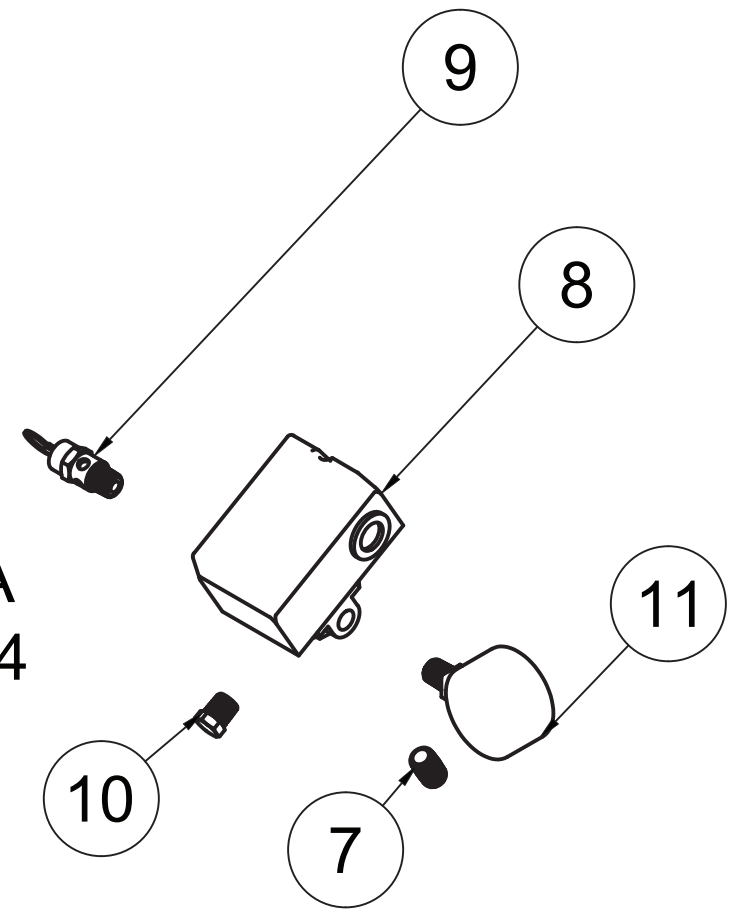

A

A

TOP VIEW

FRONT VIEW

SIDE VIEW

PARTS LIST

ITEM	QTY	PART NUMBER	DESCRIPTION
1	1	IAT-TP26BKWR (CURRENT)	26IN TOP PLATE
2	1	IAT-LH2	2-3HP BARE PUMP SINGLE STAGE
3	1	IAT-MOD-0010178	3HP, 208-230V
4	1	IAT-BG26X4X17-G	BELT GUARD #15

PARTS LIST

ITEM	QTY	PART NUMBER	DESCRIPTION
5	1	IAT-2404-08-08-H	1/2MP X 1/2M JIC STR WITH 1/4
6	1	IAT-ST25-150	SAFETY VALVE
7	1	IAT-LH2-BGSTRAP	LH2 BELT GUARD STRAP
8	1	IAT-AK34X5/8	PULLEY
9	1	IAT-A50	BELT

DETAIL A
SCALE 1:4

TOP VIEW

FRONT VIEW

SIDE VIEW

BOTTOM VIEW

PARTS LIST				PARTS LIST			
ITEM	QTY	PART NUMBER	DESCRIPTION	ITEM	QTY	PART NUMBER	DESCRIPTION
1	1	IAT-60V20NTPBKWR	60 GALLON TANK	8	1	IAT-LF10-4H2	PRESSURE SWITCH UNL 4P 145-175
3	1	IAT-BDC604-04	1/4 PIPE DRAIN COCK	9	1	IAT-ST25-200	SAFETY VALVE 200 PSI
4	1	IAT-CTJ1234	JIC CHECK VALVE	10	1	IAT-109-4	1/4 BRASS PLUG
5	1	IAT-BPC-2501-04-02	1/8 P X 1/4 COMP PUSH LOK 90	11	1	IAT-PSL20	AIR GAUGE SIDE MT 1/4
6	1	IAT-PF3/4PLUG	3/4" PLUG				
7	1	IAT-PF1/4"CL	1/4" CLOSE NIPPLE GALV				