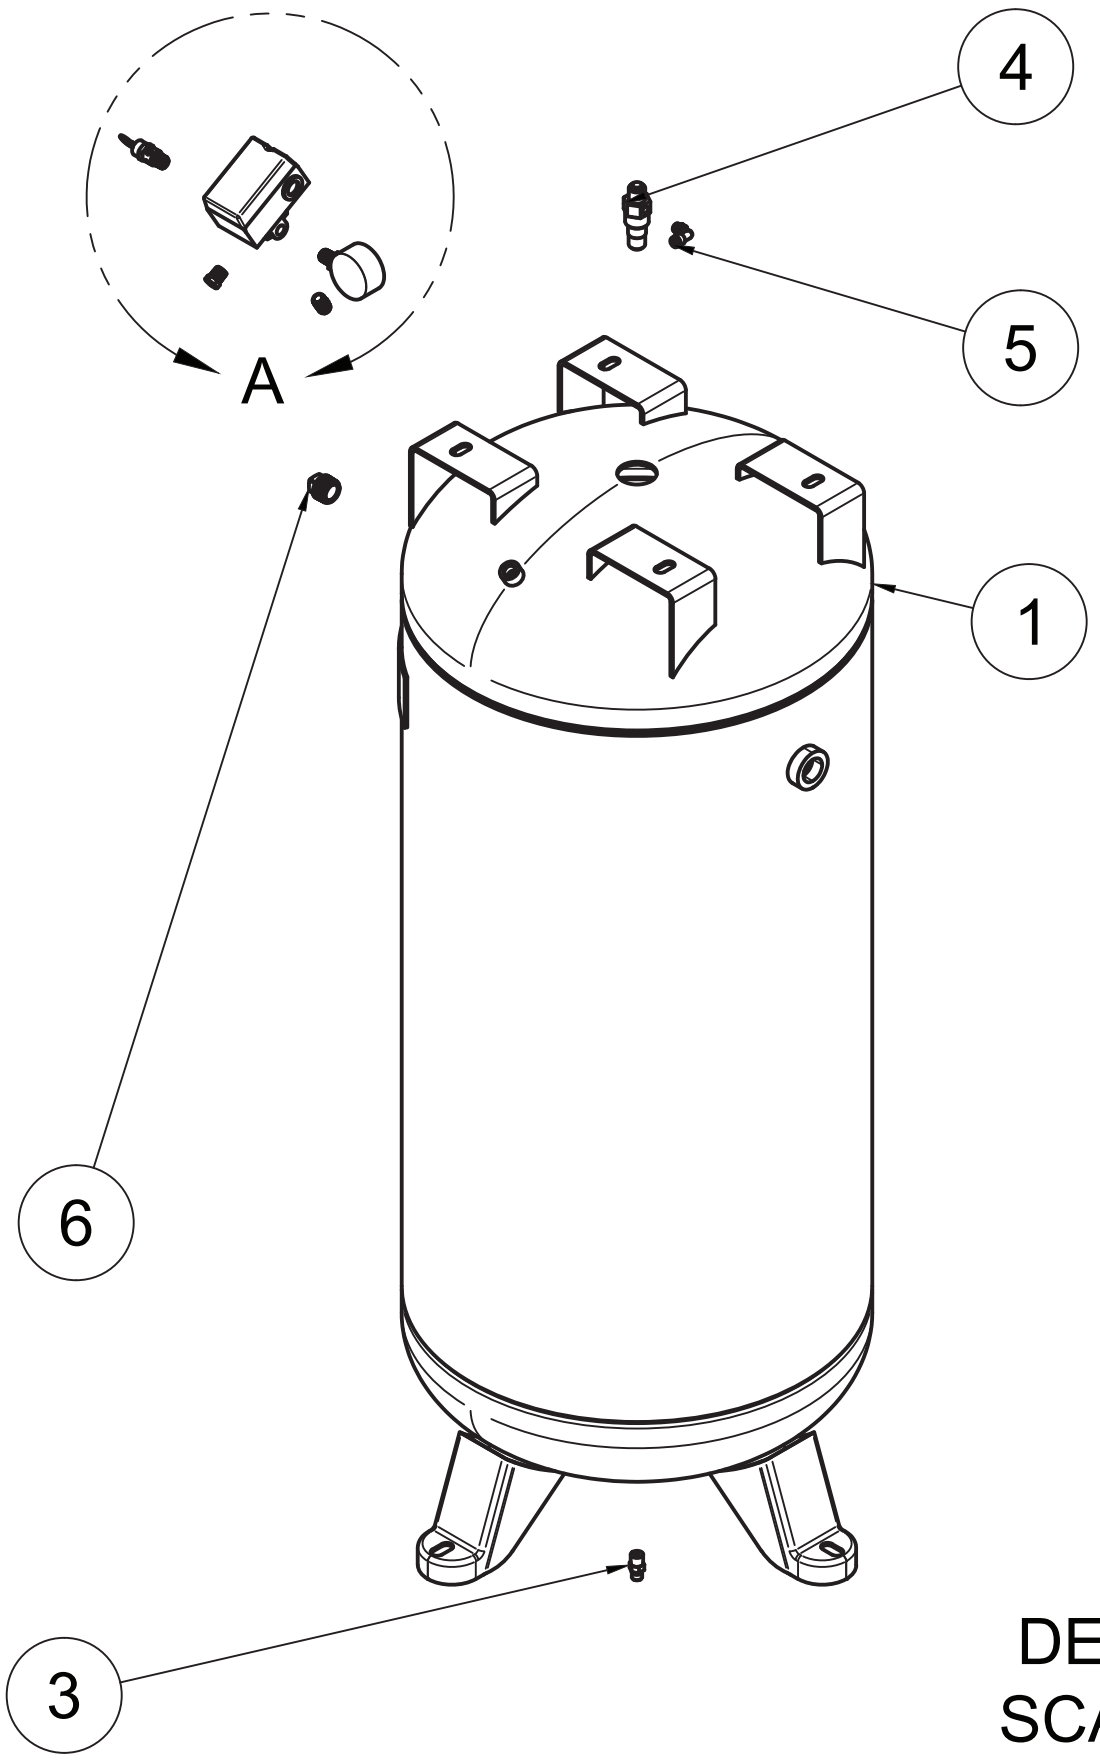

A

A

TOP VIEW

FRONT VIEW

SIDE VIEW

PARTS LIST

ITEM	QTY	PART NUMBER	DESCRIPTION
1	1	IAT-TP26BKWR (CURRENT)	26IN TOP PLATE
2	1	IAT-LH2	2-3HP BARE PUMP SINGLE STAGE
3	1	IAT-MOD-0010178	3HP, 208-230V
4	1	IAT-BG26X4X17-G	BELT GUARD #15

PARTS LIST

ITEM	QTY	PART NUMBER	DESCRIPTION
5	1	IAT-2404-08-08-H	1/2MP X 1/2M JIC STR WITH 1/4
6	1	IAT-ST25-150	SAFETY VALVE
7	1	IAT-LH2-BGSTRAP	LH2 BELT GUARD STRAP
8	1	IAT-AK34X5/8	PULLEY
9	1	IAT-A50	BELT

DETAIL A
SCALE 1:4

TOP VIEW

FRONT VIEW

SIDE VIEW

BOTTOM VIEW

PARTS LIST				PARTS LIST			
ITEM	QTY	PART NUMBER	DESCRIPTION	ITEM	QTY	PART NUMBER	DESCRIPTION
1	1	IAT-60V20NTPBKWR	60 GALLON TANK	8	1	IAT-LF10-4H2	PRESSURE SWITCH UNL 4P 145-175
3	1	IAT-BDC604-04	1/4 PIPE DRAIN COCK	9	1	IAT-ST25-200	SAFETY VALVE 200 PSI
4	1	IAT-CTJ1234	JIC CHECK VALVE	10	1	IAT-109-4	1/4 BRASS PLUG
5	1	IAT-BPC-2501-04-02	1/8 P X 1/4 COMP PUSH LOK 90	11	1	IAT-PSL20	AIR GAUGE SIDE MT 1/4
6	1	IAT-PF3/4PLUG	3/4" PLUG				
7	1	IAT-PF1/4"CL	1/4" CLOSE NIPPLE GALV				