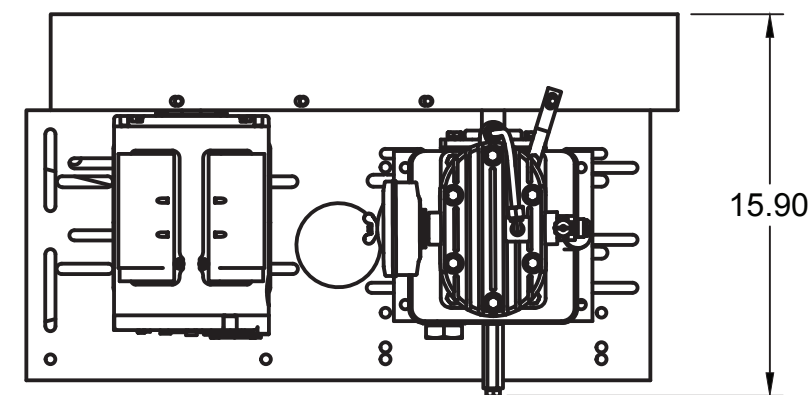

TOP VIEW

FRONT VIEW

SIDE VIEW

TANK DISCHARGE OUTLET
SIZE: 3/4"

PARTS LIST

ITEM	QTY	PART NUMBER	DESCRIPTION
1	1	IAT-B311	3 HP LH2 BASE MOUNT 208-230V
2	1	IAT-T60VB1	60V LH2 BASIC TANK KIT

4

3

A

A

TOP VIEW

FRONT VIEW

SIDE VIEW

PARTS LIST

ITEM	QTY	PART NUMBER	DESCRIPTION
1	1	IAT-TP26BKWR (CURRENT)	26IN TOP PLATE
2	1	IAT-LH2	2-3HP BARE PUMP SINGLE STAGE
3	1	IAT-MOD-0010178	3HP, 208-230V
4	1	IAT-BG26X4X17-G	BELT GUARD #15

PARTS LIST

ITEM	QTY	PART NUMBER	DESCRIPTION
5	1	IAT-2404-08-08-H	1/2MP X 1/2M JIC STR WITH 1/4
6	1	IAT-ST25-150	SAFETY VALVE
7	1	IAT-LH2-BGSTRAP	LH2 BELT GUARD STRAP
8	1	IAT-AK34X5/8	PULLEY
9	1	IAT-A50	BELT

DETAIL A
SCALE 1:4

TOP VIEW

FRONT VIEW

SIDE VIEW

BOTTOM VIEW

PARTS LIST				PARTS LIST			
ITEM	QTY	PART NUMBER	DESCRIPTION	ITEM	QTY	PART NUMBER	DESCRIPTION
1	1	IAT-60V20NTPBKWR	60 GALLON TANK	8	1	IAT-LF10-4H2	PRESSURE SWITCH UNL 4P 145-175
3	1	IAT-BDC604-04	1/4 PIPE DRAIN COCK	9	1	IAT-ST25-200	SAFETY VALVE 200 PSI
4	1	IAT-CTJ1234	JIC CHECK VALVE	10	1	IAT-109-4	1/4 BRASS PLUG
5	1	IAT-BPC-2501-04-02	1/8 P X 1/4 COMP PUSH LOK 90	11	1	IAT-PSL20	AIR GAUGE SIDE MT 1/4
6	1	IAT-PF3/4PLUG	3/4" PLUG				
7	1	IAT-PF1/4"CL	1/4" CLOSE NIPPLE GALV				