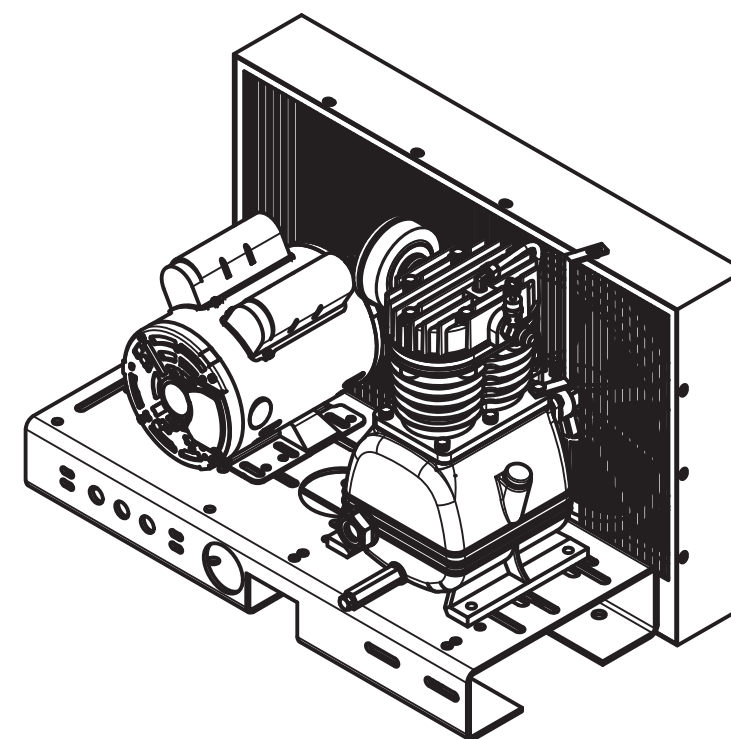

TOP VIEW

FRONT VIEW

SIDE VIEW

TANK DISCHARGE OUTLET
SIZE: 3/4"

PARTS LIST

ITEM	QTY	PART NUMBER	DESCRIPTION
1	1	IAT-B311	3 HP LH2 BASE MOUNT 208-230V
2	1	IAT-T60VB1	60V LH2 BASIC TANK KIT

4

3

A

A

TOP VIEW

FRONT VIEW

SIDE VIEW

PARTS LIST

ITEM	QTY	PART NUMBER	DESCRIPTION
1	1	IAT-TP26BKWR (CURRENT)	26IN TOP PLATE
2	1	IAT-LH2	2-3HP BARE PUMP SINGLE STAGE
3	1	IAT-MOD-0010178	3HP, 208-230V
4	1	IAT-BG26X4X17-G	BELT GUARD #15

PARTS LIST

ITEM	QTY	PART NUMBER	DESCRIPTION
5	1	IAT-2404-08-08-H	1/2MP X 1/2M JIC STR WITH 1/4
6	1	IAT-ST25-150	SAFETY VALVE
7	1	IAT-LH2-BGSTRAP	LH2 BELT GUARD STRAP
8	1	IAT-AK34X5/8	PULLEY
9	1	IAT-A50	BELT