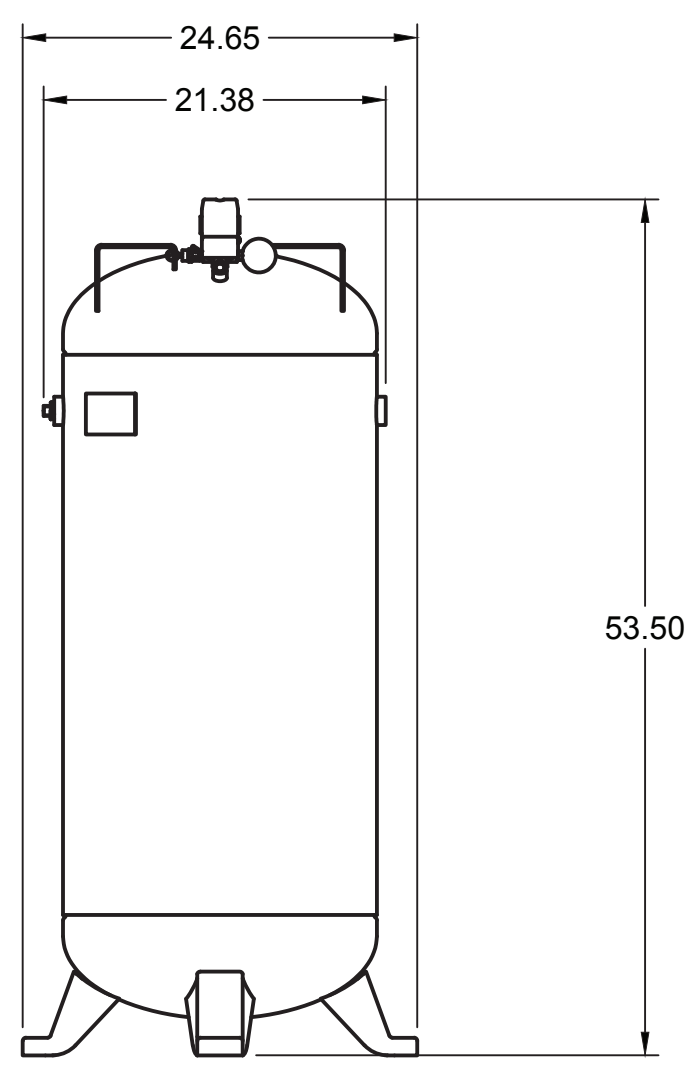

A

A

TOP VIEW

FRONT VIEW

SIDE VIEW

PARTS LIST

ITEM	QTY	PART NUMBER	DESCRIPTION
1	1	IAT-TP26BKWR (CURRENT)	26IN TOP PLATE
2	1	IAT-LH2	2-3HP BARE PUMP SINGLE STAGE
3	1	IAT-MOD-0010178	3HP, 208-230V
4	1	IAT-BG26X4X17-G	BELT GUARD #15

PARTS LIST

ITEM	QTY	PART NUMBER	DESCRIPTION
5	1	IAT-2404-08-08-H	1/2MP X 1/2M JIC STR WITH 1/4
6	1	IAT-ST25-150	SAFETY VALVE
7	1	IAT-LH2-BGSTRAP	LH2 BELT GUARD STRAP
8	1	IAT-AK34X5/8	PULLEY
9	1	IAT-A50	BELT

D

D

C

C

B

B

A

A

DETAIL A
SCALE 1:4

TOP VIEW

FRONT VIEW

SIDE VIEW

BOTTOM VIEW

PARTS LIST				PARTS LIST			
ITEM	QTY	PART NUMBER	DESCRIPTION	ITEM	QTY	PART NUMBER	DESCRIPTION
1	1	IAT-60V20NTPBKWR	60 GALLON TANK	8	1	IAT-LF10-4H2	PRESSURE SWITCH UNL 4P 145-175
3	1	IAT-BDC604-04	1/4 PIPE DRAIN COCK	9	1	IAT-ST25-200	SAFETY VALVE 200 PSI
4	1	IAT-CTJ1234	JIC CHECK VALVE	10	1	IAT-109-4	1/4 BRASS PLUG
5	1	IAT-BPC-2501-04-02	1/8 P X 1/4 COMP PUSH LOK 90	11	1	IAT-PSL20	AIR GAUGE SIDE MT 1/4
6	1	IAT-PF3/4PLUG	3/4" PLUG				
7	1	IAT-PF1/4"CL	1/4" CLOSE NIPPLE GALV				