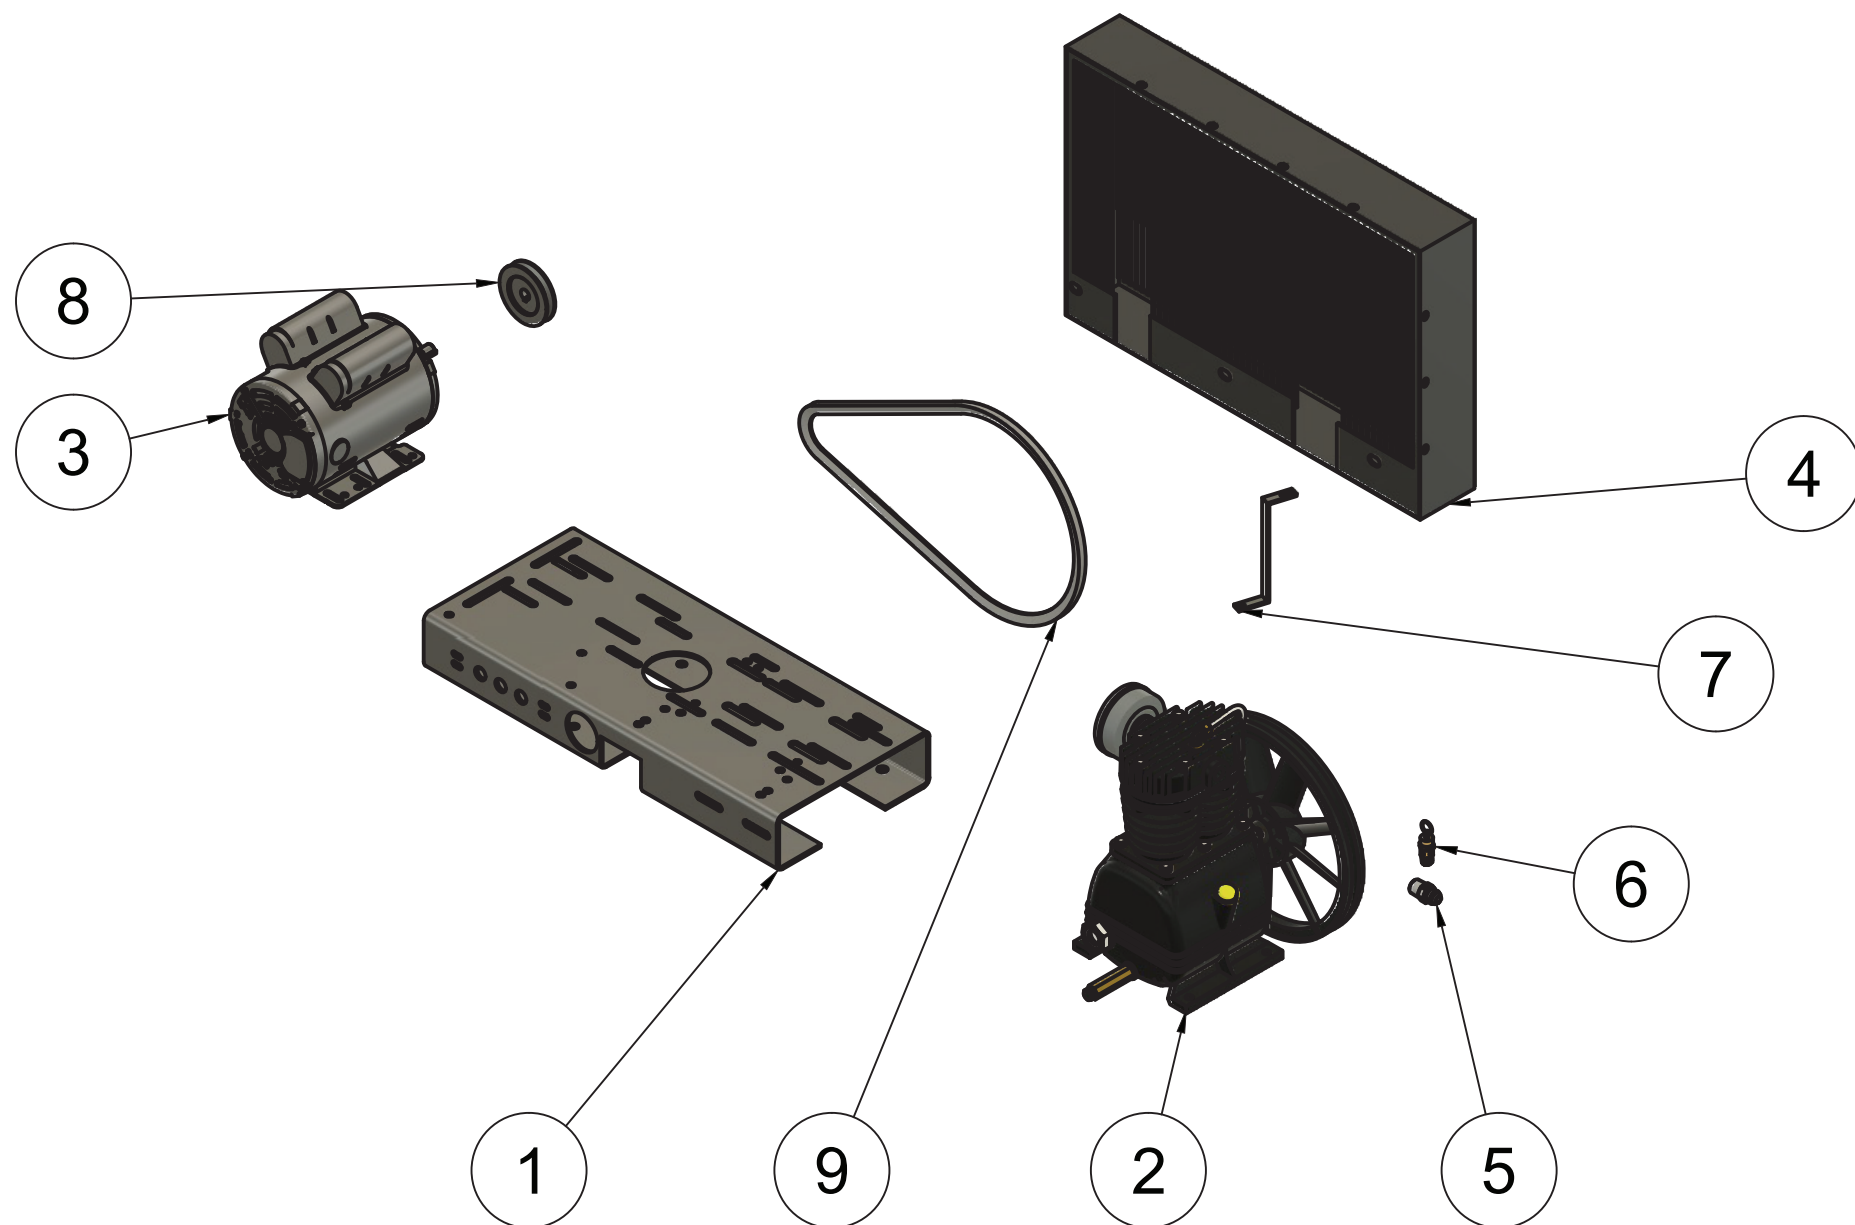

TOP VIEW

FRONT VIEW

SIDE VIEW

TANK DISCHARGE OUTLET
SIZE: 3/4"

PARTS LIST

ITEM	QTY	PART NUMBER	DESCRIPTION
1	1	IAT-B311	3 HP LH2 BASE MOUNT 208-230V
2	1	IAT-T60VB1	60V LH2 BASIC TANK KIT

4

3

A

A

TOP VIEW

FRONT VIEW

SIDE VIEW

PARTS LIST

ITEM	QTY	PART NUMBER	DESCRIPTION
1	1	IAT-TP26BKWR (CURRENT)	26IN TOP PLATE
2	1	IAT-LH2	2-3HP BARE PUMP SINGLE STAGE
3	1	IAT-MOD-0010178	3HP, 208-230V
4	1	IAT-BG26X4X17-G	BELT GUARD #15

PARTS LIST

ITEM	QTY	PART NUMBER	DESCRIPTION
5	1	IAT-2404-08-08-H	1/2MP X 1/2M JIC STR WITH 1/4
6	1	IAT-ST25-150	SAFETY VALVE
7	1	IAT-LH2-BGSTRAP	LH2 BELT GUARD STRAP
8	1	IAT-AK34X5/8	PULLEY
9	1	IAT-A50	BELT

DETAIL A
SCALE 1:4

TOP VIEW

FRONT VIEW

SIDE VIEW

BOTTOM VIEW

PARTS LIST				PARTS LIST			
ITEM	QTY	PART NUMBER	DESCRIPTION	ITEM	QTY	PART NUMBER	DESCRIPTION
1	1	IAT-60V20NTPBKWR	60 GALLON TANK	8	1	IAT-LF10-4H2	PRESSURE SWITCH UNL 4P 145-175
3	1	IAT-BDC604-04	1/4 PIPE DRAIN COCK	9	1	IAT-ST25-200	SAFETY VALVE 200 PSI
4	1	IAT-CTJ1234	JIC CHECK VALVE	10	1	IAT-109-4	1/4 BRASS PLUG
5	1	IAT-BPC-2501-04-02	1/8 P X 1/4 COMP PUSH LOK 90	11	1	IAT-PSL20	AIR GAUGE SIDE MT 1/4
6	1	IAT-PF3/4PLUG	3/4" PLUG				
7	1	IAT-PF1/4"CL	1/4" CLOSE NIPPLE GALV				