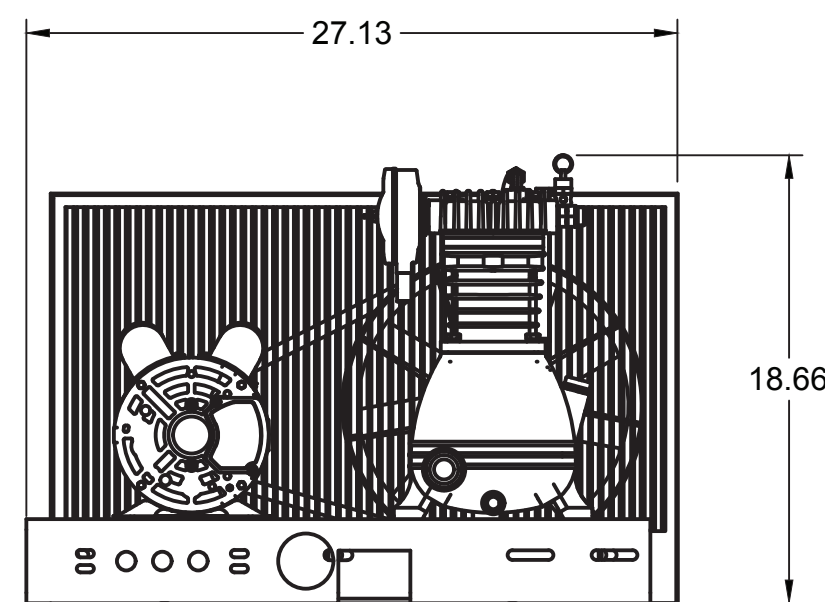

TOP VIEW

FRONT VIEW

SIDE VIEW

TANK DISCHARGE OUTLET
SIZE: 3/4"

PARTS LIST

ITEM	QTY	PART NUMBER	DESCRIPTION
1	1	IAT-B311	3 HP LH2 BASE MOUNT 208-230V
2	1	IAT-T60VB1	60V LH2 BASIC TANK KIT

4

3

A

A

TOP VIEW

FRONT VIEW

SIDE VIEW

PARTS LIST

ITEM	QTY	PART NUMBER	DESCRIPTION
1	1	IAT-TP26BKWR (CURRENT)	26IN TOP PLATE
2	1	IAT-LH2	2-3HP BARE PUMP SINGLE STAGE
3	1	IAT-MOD-0010178	3HP, 208-230V
4	1	IAT-BG26X4X17-G	BELT GUARD #15

PARTS LIST

ITEM	QTY	PART NUMBER	DESCRIPTION
5	1	IAT-2404-08-08-H	1/2MP X 1/2M JIC STR WITH 1/4
6	1	IAT-ST25-150	SAFETY VALVE
7	1	IAT-LH2-BGSTRAP	LH2 BELT GUARD STRAP
8	1	IAT-AK34X5/8	PULLEY
9	1	IAT-A50	BELT

DETAIL A
SCALE 1:4

TOP VIEW

FRONT VIEW

SIDE VIEW

BOTTOM VIEW

PARTS LIST				PARTS LIST			
ITEM	QTY	PART NUMBER	DESCRIPTION	ITEM	QTY	PART NUMBER	DESCRIPTION
1	1	IAT-60V20NTPBKWR	60 GALLON TANK	8	1	IAT-LF10-4H2	PRESSURE SWITCH UNL 4P 145-175
3	1	IAT-BDC604-04	1/4 PIPE DRAIN COCK	9	1	IAT-ST25-200	SAFETY VALVE 200 PSI
4	1	IAT-CTJ1234	JIC CHECK VALVE	10	1	IAT-109-4	1/4 BRASS PLUG
5	1	IAT-BPC-2501-04-02	1/8 P X 1/4 COMP PUSH LOK 90	11	1	IAT-PSL20	AIR GAUGE SIDE MT 1/4
6	1	IAT-PF3/4PLUG	3/4" PLUG				
7	1	IAT-PF1/4"CL	1/4" CLOSE NIPPLE GALV				