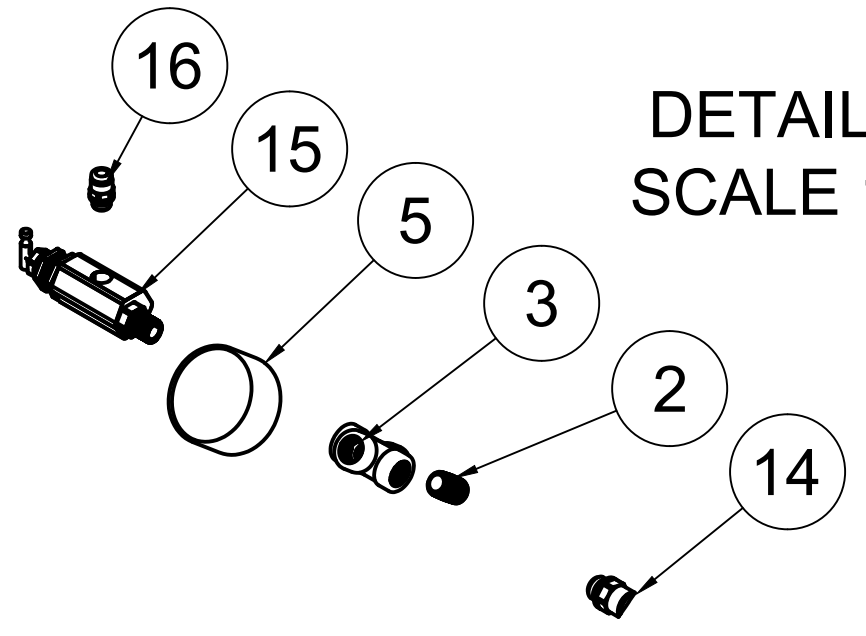

PARTS LIST

ITEM	QTY	PART NUMBER	DESCRIPTION
1	1	IAT-CA3	15 HP BARE PUMP
2	1	IAT-254-324TMP	254-324T MOTOR PLATE
3	1	IAT-EM-15-3-17T	15HP TEFC 1750
4	1	IAT-3B9.4	PULLEY 3B94SK
5	3	IAT-B88	B88 BELT
6	1	IAT-BG40X6X24-V2	CA3 BELT GUARD 2PC DESIGN #17
7	1	IAT-M-20-AL	BELT GUARD COOLER 90 CFM ALU

PARTS LIST

ITEM	QTY	PART NUMBER	DESCRIPTION
8	1	IAT-2501-16-16	90 DEG 1" JIC X 1" MPT
9	1	IAT-2404-12-16	3/4" JIC X 1" MPT
10	1	IAT-CA-3353103	LOW OIL PIPE CONNECTOR
11	1	IAT-3353102-D	LOW OIL MONITOR
12	1	IAT-PF1/2X9 NIPPLE	1/2 X 9" NIPPLE
13	2	IAT-1/8X1X12	STRAP BELT GUARD
14	1	IAT-TP42BKWR (CURRENT)	42IN TOP PLATE

4

3

2

1

4

3

2

1

DETAIL A
SCALE 1:4

TOP VIEW

FRONT VIEW

SIDE VIEW

BOTTOM VIEW

PARTS LIST				PARTS LIST			
ITEM	QTY	PART NUMBER	DESCRIPTION	ITEM	QTY	PART NUMBER	DESCRIPTION
1	1	IAT-120HNTPBKWR	120 GALLON TANK	9	1	IAT-PF3/4"CL	3/4" CLOSE NIPPLE BL
2	1	IAT-PF1/4"CL	1/4" CLOSE NIPPLE GALV	10	1	IAT-716116	BALL VALVE 3/4
3	1	IAT-PF1/4CROSS	1/4" CROSS GAL	11	1	IAT-PF1/4X6NIPPLE	1/4" X 6 NIPPLE
4	1	IAT-ST25-200	SAFETY VALVE 200 PSI	12	1	IAT-ET2523	TIMED AUTO DRAIN
5	1	IAT-PSB20	AIR GAUGE BACK MT 1/4	13	1	IAT-109-2	1/8 BRASS PLUG
6	1	IAT-PF3/4PLUG	3/4" PLUG	14	1	IAT-BPC-2404-06-04	1/4 P X 3/8 COMP PUSH LOK ST
7	1	IAT-PF1/4" STR 90 B	1/4" STREET 90 GALV	15	1	IAT-RCB-MHU160/175	PILOT VALVE 160/175
8	1	IAT-CTJ3434	JIC CHECK VALVE	16	1	IAT-BPC-2404-04-02	1/8 P X 1/4 COMP PUSH LOC ST