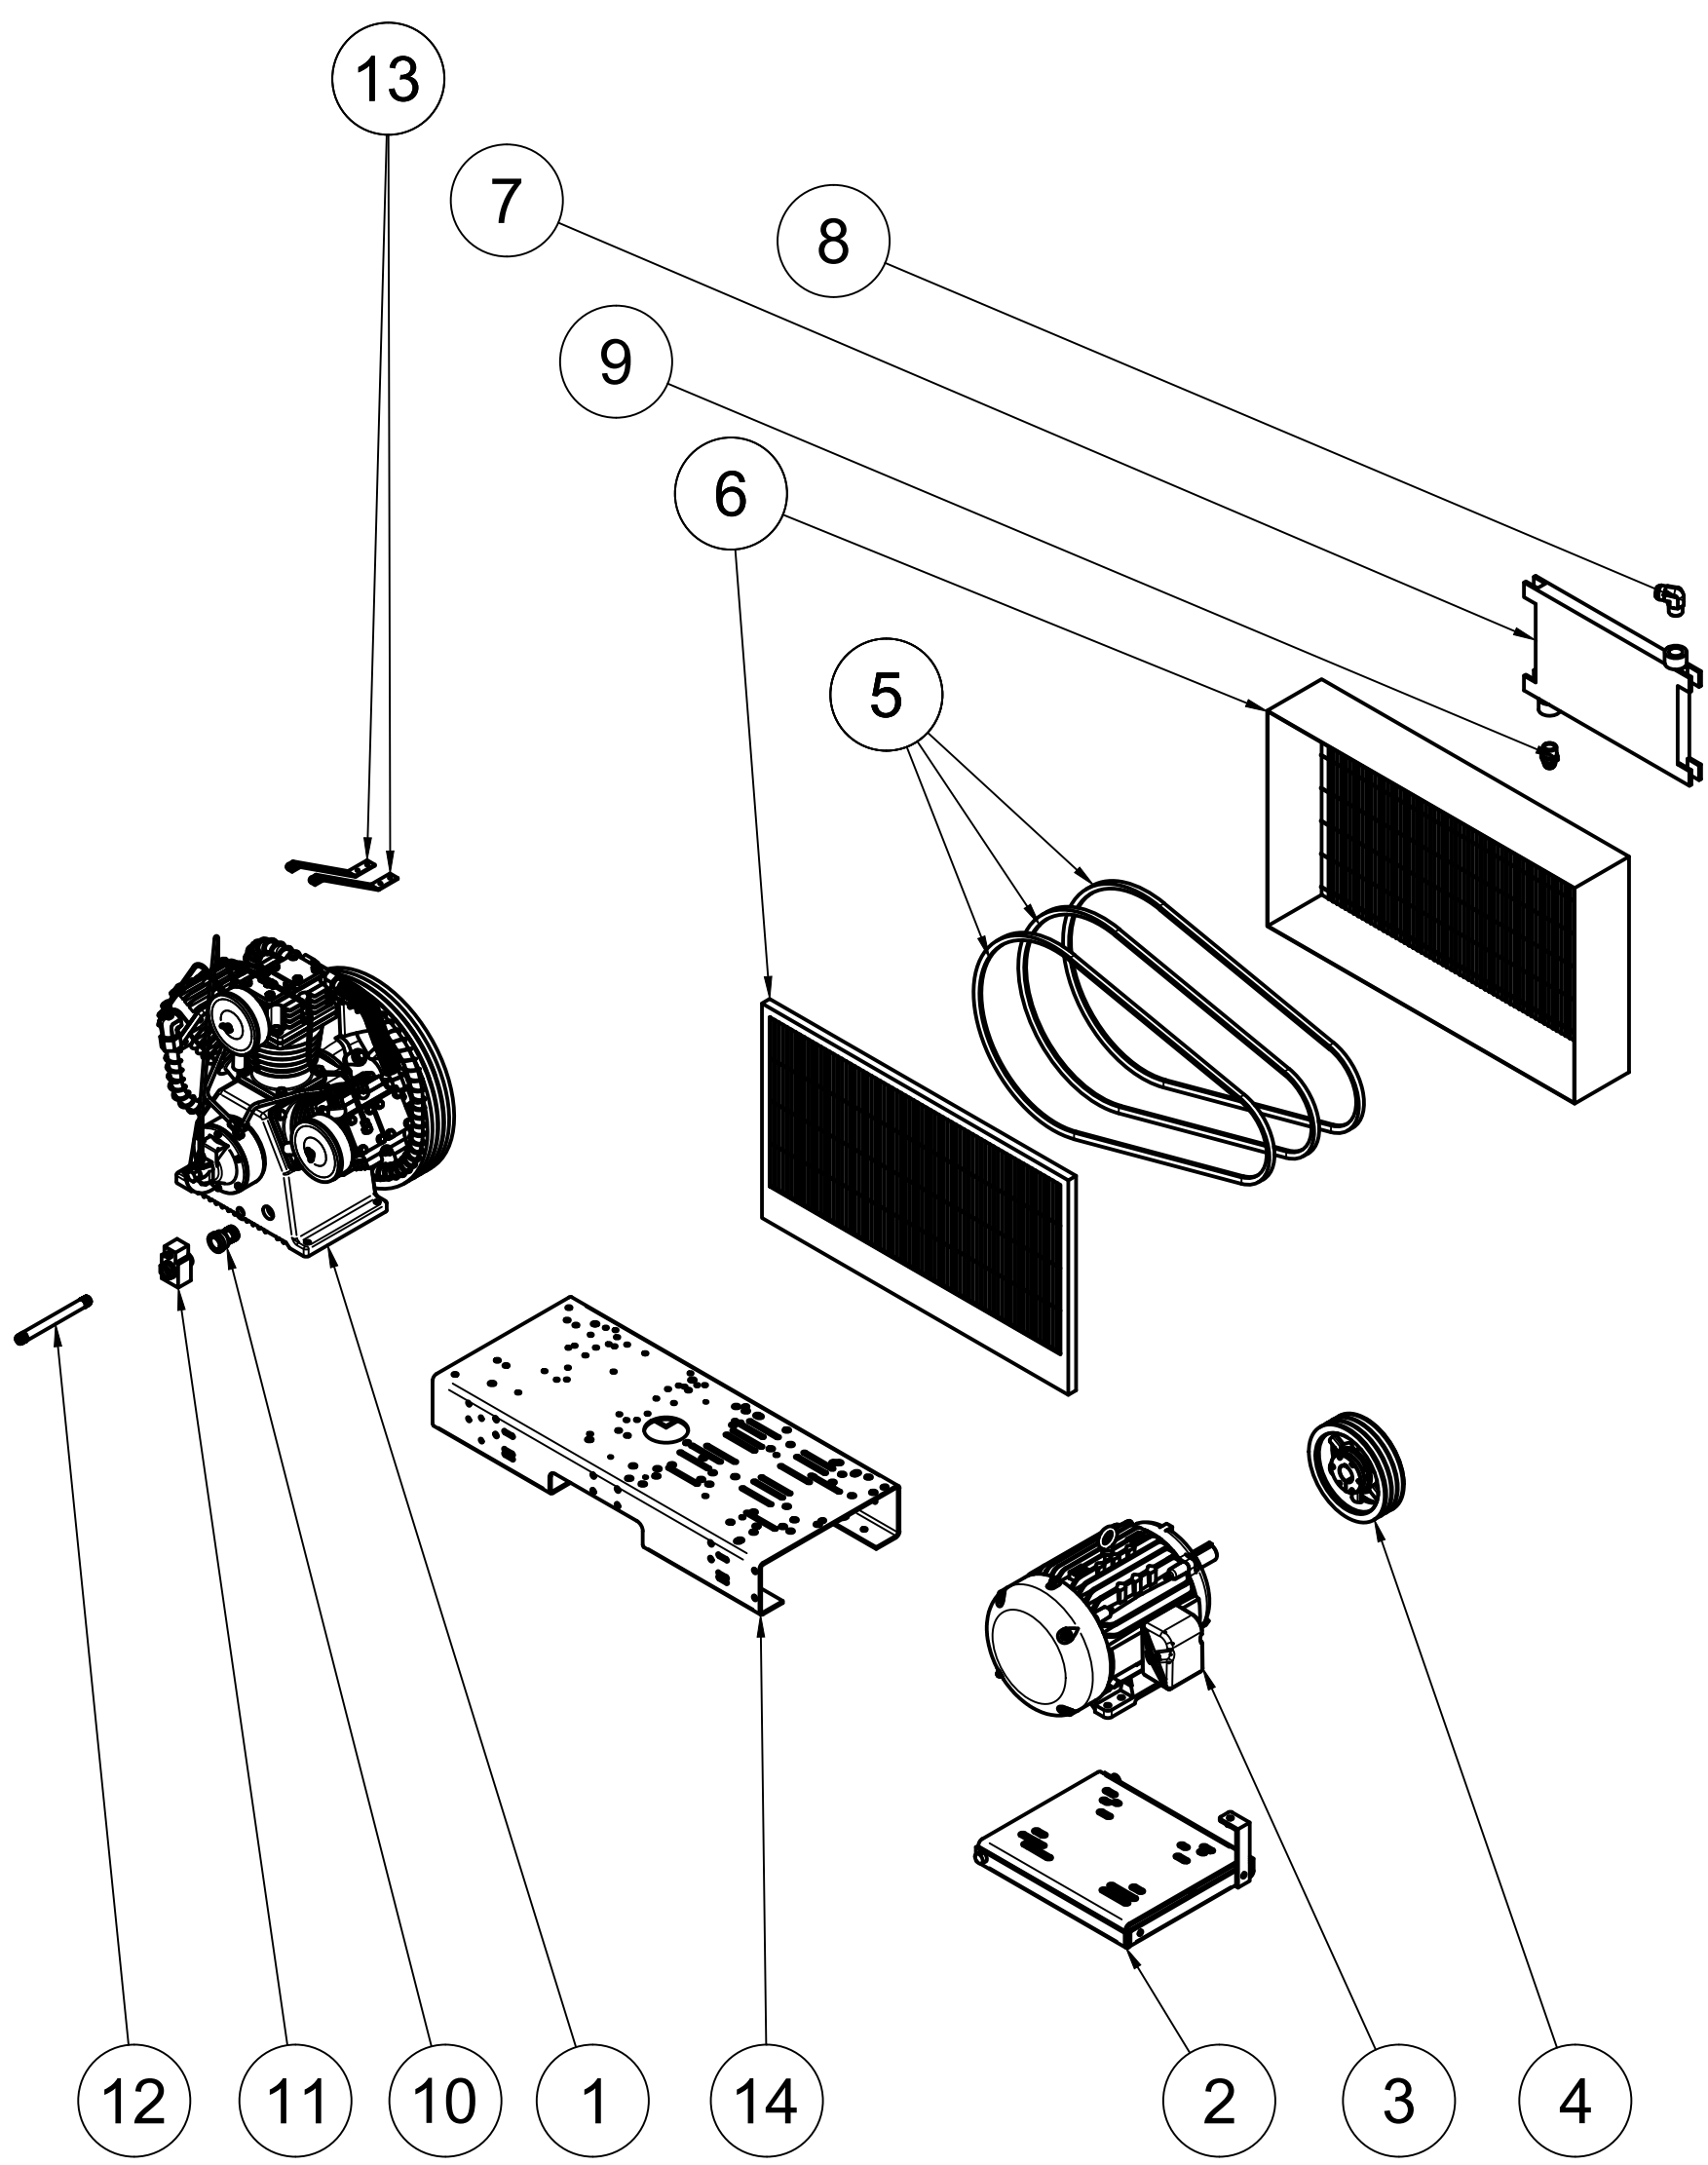

4

3

2

1

D

D

C

C

B

B

A

A

TOP VIEW