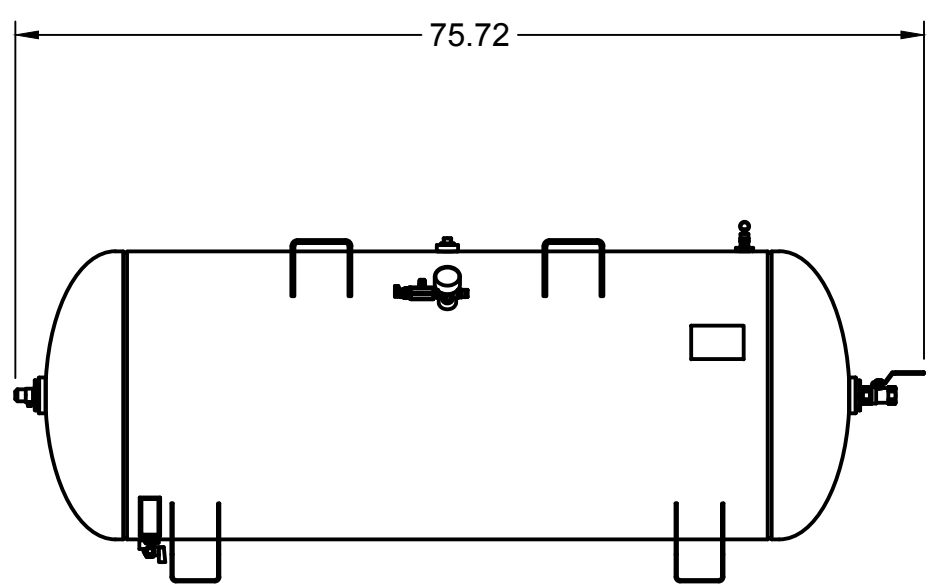

PARTS LIST

ITEM	QTY	PART NUMBER	DESCRIPTION
1	1	IAT-CA3	15 HP BARE PUMP
2	1	IAT-254-324TMP	254-324T MOTOR PLATE
3	1	IAT-EM-15-3-17T	15HP TEFC 1750
4	1	IAT-3B9.4	PULLEY 3B94SK
5	3	IAT-B88	B88 BELT
6	1	IAT-BG40X6X24-V2	CA3 BELT GUARD 2PC DESIGN #17
7	1	IAT-M-20-AL	BELT GUARD COOLER 90 CFM ALU

PARTS LIST

ITEM	QTY	PART NUMBER	DESCRIPTION
8	1	IAT-2501-16-16	90 DEG 1" JIC X 1" MPT
9	1	IAT-2404-12-16	3/4" JIC X 1" MPT
10	1	IAT-CA-3353103	LOW OIL PIPE CONNECTOR
11	1	IAT-3353102-D	LOW OIL MONITOR
12	1	IAT-PF1/2X9 NIPPLE	1/2 X 9" NIPPLE
13	2	IAT-1/8X1X12	STRAP BELT GUARD
14	1	IAT-TP42BKWR (CURRENT)	42IN TOP PLATE

DETAIL A
SCALE 1:4

TOP VIEW

FRONT VIEW

SIDE VIEW

BOTTOM VIEW

PARTS LIST				PARTS LIST			
ITEM	QTY	PART NUMBER	DESCRIPTION	ITEM	QTY	PART NUMBER	DESCRIPTION
1	1	IAT-120HNTPBKWR	120 GALLON TANK	9	1	IAT-PF3/4"CL	3/4" CLOSE NIPPLE BL
2	1	IAT-PF1/4"CL	1/4" CLOSE NIPPLE GALV	10	1	IAT-716116	BALL VALVE 3/4
3	1	IAT-PF1/4CROSS	1/4" CROSS GAL	11	1	IAT-PF1/4X6NIPPLE	1/4" X 6 NIPPLE
4	1	IAT-ST25-200	SAFETY VALVE 200 PSI	12	1	IAT-ET2523	TIMED AUTO DRAIN
5	1	IAT-PSB20	AIR GAUGE BACK MT 1/4	13	1	IAT-109-2	1/8 BRASS PLUG
6	1	IAT-PF3/4PLUG	3/4" PLUG	14	1	IAT-BPC-2404-06-04	1/4 P X 3/8 COMP PUSH LOK ST
7	1	IAT-PF1/4" STR 90 B	1/4" STREET 90 GALV	15	1	IAT-RCB-MHU160/175	PILOT VALVE 160/175
8	1	IAT-CTJ3434	JIC CHECK VALVE	16	1	IAT-BPC-2404-04-02	1/8 P X 1/4 COMP PUSH LOC ST