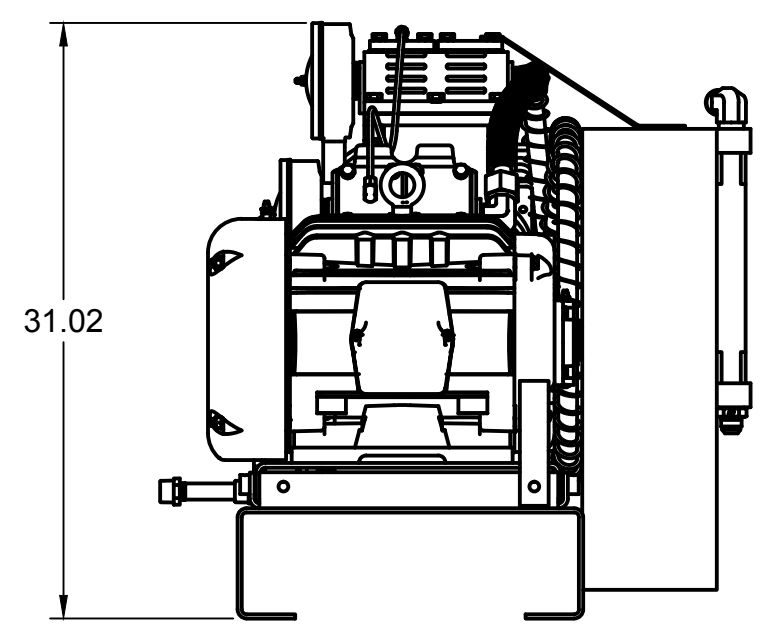

TOP VIEW

FRONT VIEW

SIDE VIEW

PARTS LIST

ITEM	QTY	PART NUMBER	DESCRIPTION
1	1	IAT-T120HE8	120 GALLON TANK ASSEMBLY ELIT
2	1	IAT-RCP-15-230-3	10 HP 3PH 208-230V WEG STARTE
3	1	IAT-B1538E	15HP CA3 ELITE SKID

C

B

B

A

A

TOP VIEW

FRONT VIEW

SIDE VIEW

PARTS LIST

ITEM	QTY	PART NUMBER	DESCRIPTION
1	1	IAT-CA3	15 HP BARE PUMP
2	1	IAT-254-324TMP	254-324T MOTOR PLATE
3	1	IAT-EM-15-3-17T	15HP TEFC 1750
4	1	IAT-3B9.4	PULLEY 3B94SK
5	3	IAT-B88	B88 BELT
6	1	IAT-BG40X6X24-V2	CA3 BELT GUARD 2PC DESIGN #17
7	1	IAT-M-20-AL	BELT GUARD COOLER 90 CFM ALU

PARTS LIST

ITEM	QTY	PART NUMBER	DESCRIPTION
8	1	IAT-2501-16-16	90 DEG 1" JIC X 1" MPT
9	1	IAT-2404-12-16	3/4" JIC X 1" MPT
10	1	IAT-CA-3353103	LOW OIL PIPE CONNECTOR
11	1	IAT-3353102-D	LOW OIL MONITOR
12	1	IAT-PF1/2X9 NIPPLE	1/2 X 9" NIPPLE
13	2	IAT-1/8X1X12	STRAP BELT GUARD
14	1	IAT-TP42BKWR (CURRENT)	42IN TOP PLATE