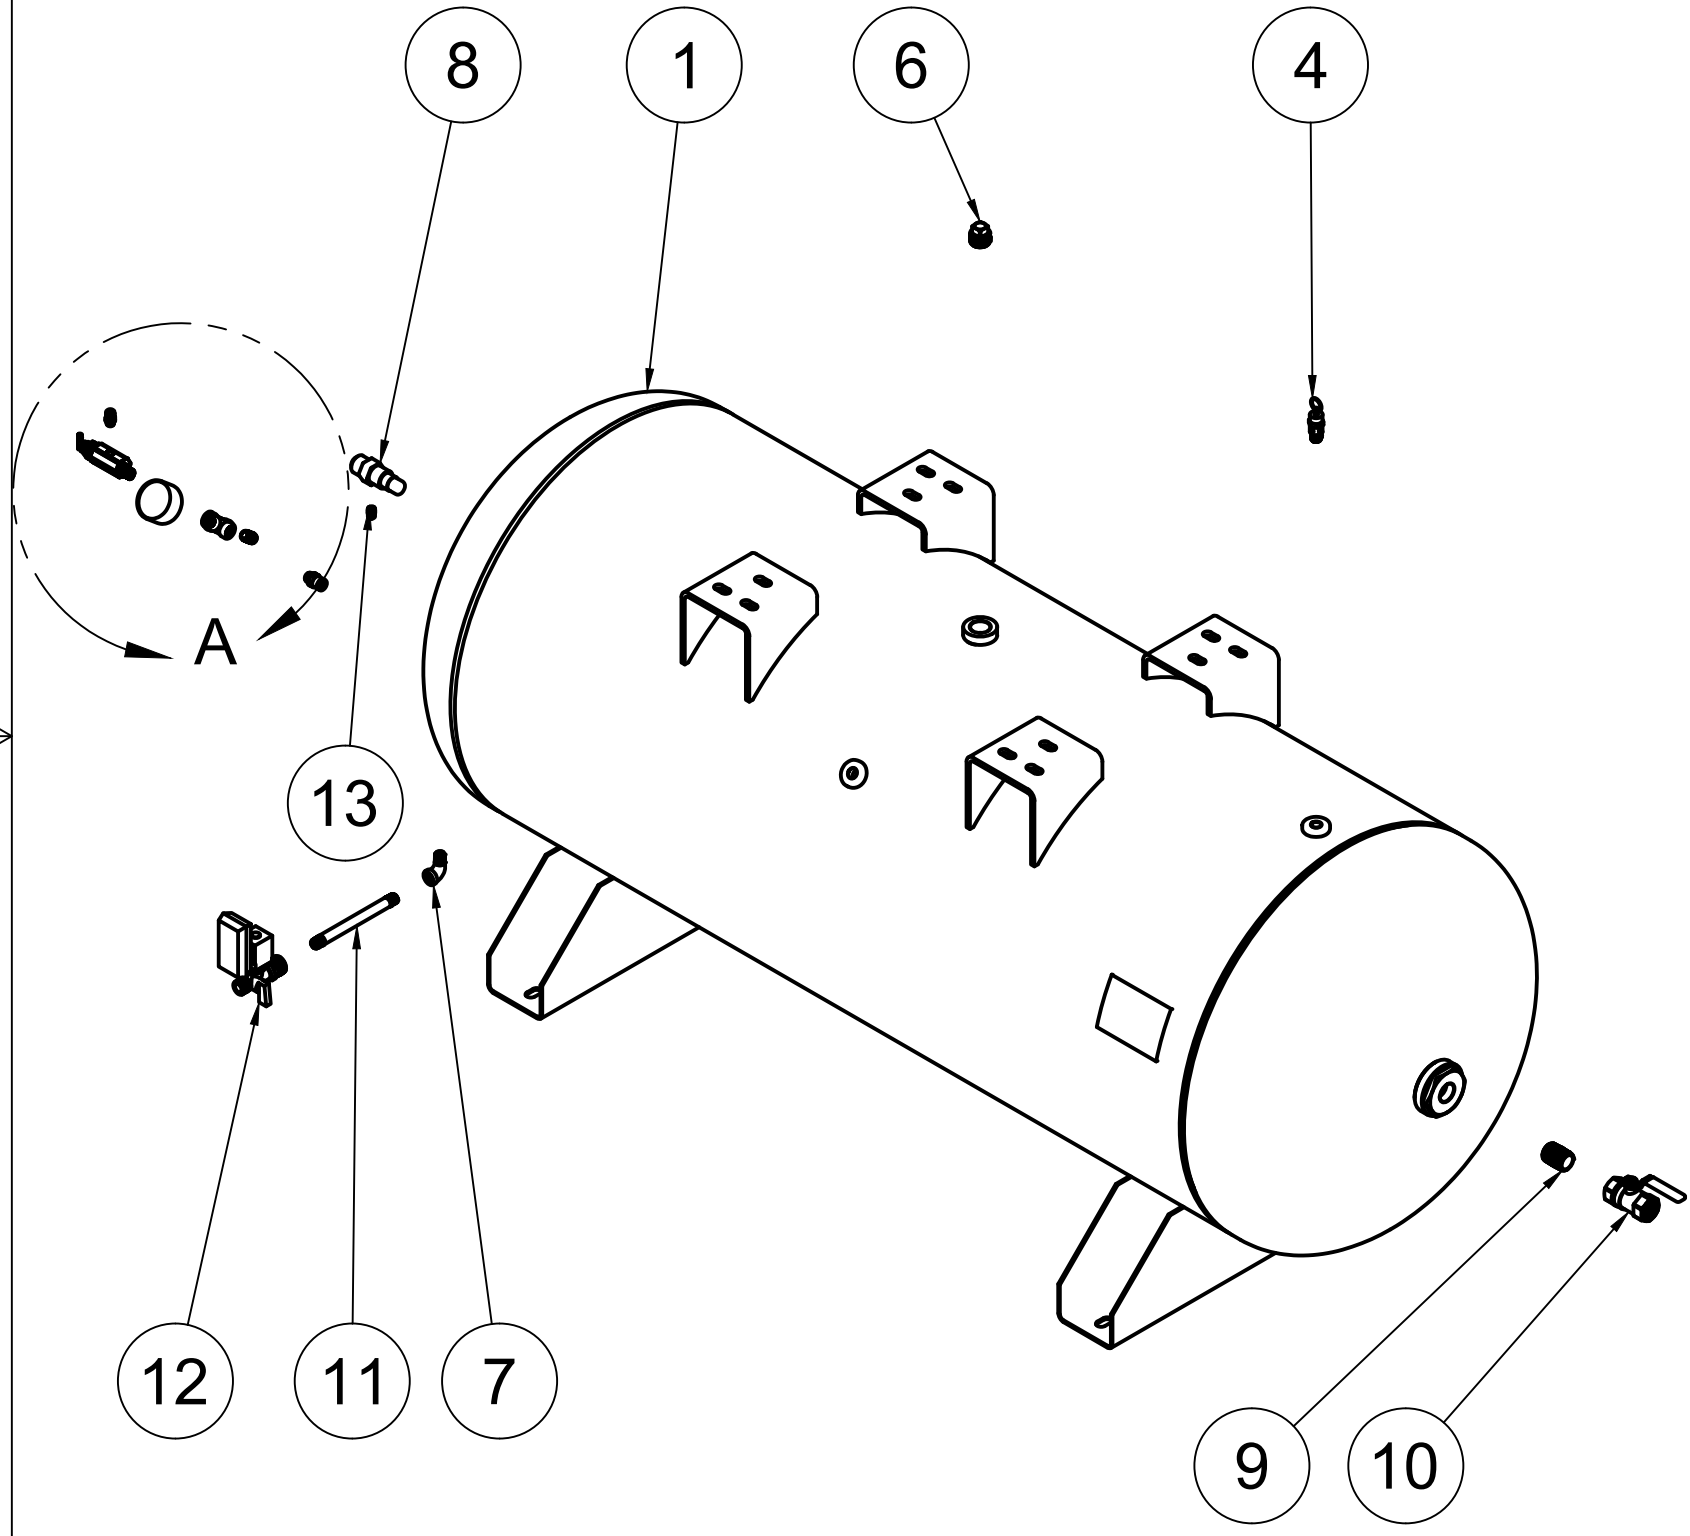

PARTS LIST

ITEM	QTY	PART NUMBER	DESCRIPTION
1	1	IAT-CA3	15 HP BARE PUMP
2	1	IAT-254-324TMP	254-324T MOTOR PLATE
3	1	IAT-EM-15-3-17T	15HP TEFC 1750
4	1	IAT-3B9.4	PULLEY 3B94SK
5	3	IAT-B88	B88 BELT
6	1	IAT-BG40X6X24-V2	CA3 BELT GUARD 2PC DESIGN #17
7	1	IAT-M-20-AL	BELT GUARD COOLER 90 CFM ALU

PARTS LIST

ITEM	QTY	PART NUMBER	DESCRIPTION
8	1	IAT-2501-16-16	90 DEG 1" JIC X 1" MPT
9	1	IAT-2404-12-16	3/4" JIC X 1" MPT
10	1	IAT-CA-3353103	LOW OIL PIPE CONNECTOR
11	1	IAT-3353102-D	LOW OIL MONITOR
12	1	IAT-PF1/2X9 NIPPLE	1/2 X 9" NIPPLE
13	2	IAT-1/8X1X12	STRAP BELT GUARD
14	1	IAT-TP42BKWR (CURRENT)	42IN TOP PLATE

DETAIL A
SCALE 1:4

TOP VIEW

FRONT VIEW

SIDE VIEW

BOTTOM VIEW

PARTS LIST				PARTS LIST			
ITEM	QTY	PART NUMBER	DESCRIPTION	ITEM	QTY	PART NUMBER	DESCRIPTION
1	1	IAT-120HNTPBKWR	120 GALLON TANK	9	1	IAT-PF3/4"CL	3/4" CLOSE NIPPLE BL
2	1	IAT-PF1/4"CL	1/4" CLOSE NIPPLE GALV	10	1	IAT-716116	BALL VALVE 3/4
3	1	IAT-PF1/4CROSS	1/4" CROSS GAL	11	1	IAT-PF1/4X6NIPPLE	1/4" X 6 NIPPLE
4	1	IAT-ST25-200	SAFETY VALVE 200 PSI	12	1	IAT-ET2523	TIMED AUTO DRAIN
5	1	IAT-PSB20	AIR GAUGE BACK MT 1/4	13	1	IAT-109-2	1/8 BRASS PLUG
6	1	IAT-PF3/4PLUG	3/4" PLUG	14	1	IAT-BPC-2404-06-04	1/4 P X 3/8 COMP PUSH LOK ST
7	1	IAT-PF1/4" STR 90 B	1/4" STREET 90 GALV	15	1	IAT-RCB-MHU160/175	PILOT VALVE 160/175
8	1	IAT-CTJ3434	JIC CHECK VALVE	16	1	IAT-BPC-2404-04-02	1/8 P X 1/4 COMP PUSH LOC ST