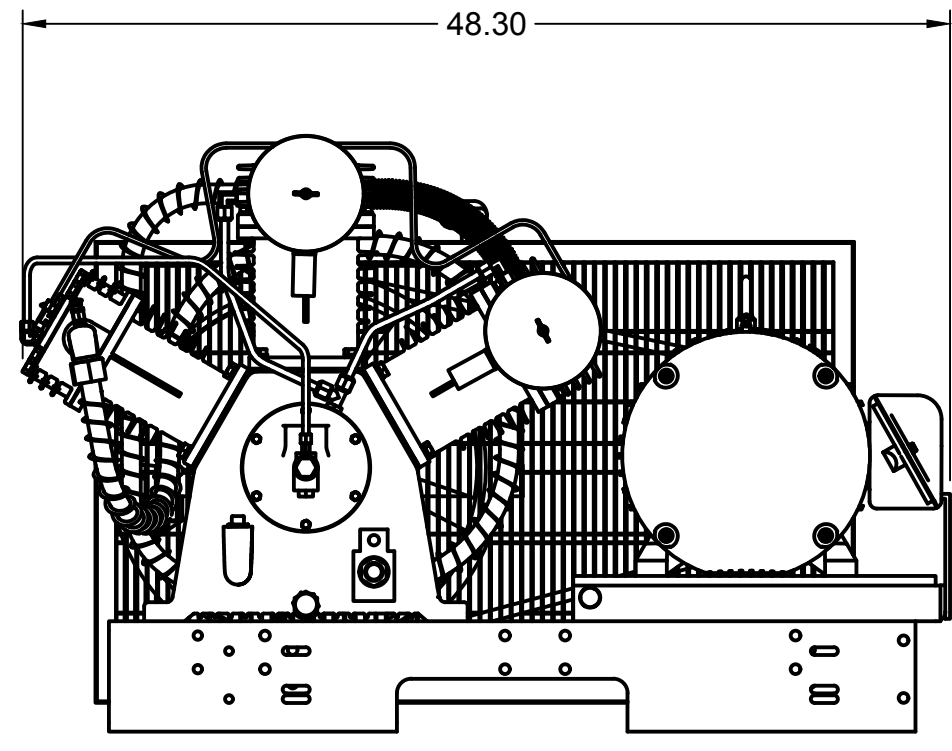

TOP VIEW

FRONT VIEW

SIDE VIEW

PARTS LIST

ITEM	QTY	PART NUMBER	DESCRIPTION
1	1	IAT-T120HE8	120 GALLON TANK ASSEMBLY ELIT
2	1	IAT-RCP-15-230-3	10 HP 3PH 208-230V WEG STARTE
3	1	IAT-B1538E	15HP CA3 ELITE SKID

C

B

B

A

A

TOP VIEW

FRONT VIEW

SIDE VIEW

PARTS LIST

ITEM	QTY	PART NUMBER	DESCRIPTION
1	1	IAT-CA3	15 HP BARE PUMP
2	1	IAT-254-324TMP	254-324T MOTOR PLATE
3	1	IAT-EM-15-3-17T	15HP TEFC 1750
4	1	IAT-3B9.4	PULLEY 3B94SK
5	3	IAT-B88	B88 BELT
6	1	IAT-BG40X6X24-V2	CA3 BELT GUARD 2PC DESIGN #17
7	1	IAT-M-20-AL	BELT GUARD COOLER 90 CFM ALU

PARTS LIST

ITEM	QTY	PART NUMBER	DESCRIPTION
8	1	IAT-2501-16-16	90 DEG 1" JIC X 1" MPT
9	1	IAT-2404-12-16	3/4" JIC X 1" MPT
10	1	IAT-CA-3353103	LOW OIL PIPE CONNECTOR
11	1	IAT-3353102-D	LOW OIL MONITOR
12	1	IAT-PF1/2X9 NIPPLE	1/2 X 9" NIPPLE
13	2	IAT-1/8X1X12	STRAP BELT GUARD
14	1	IAT-TP42BKWR (CURRENT)	42IN TOP PLATE