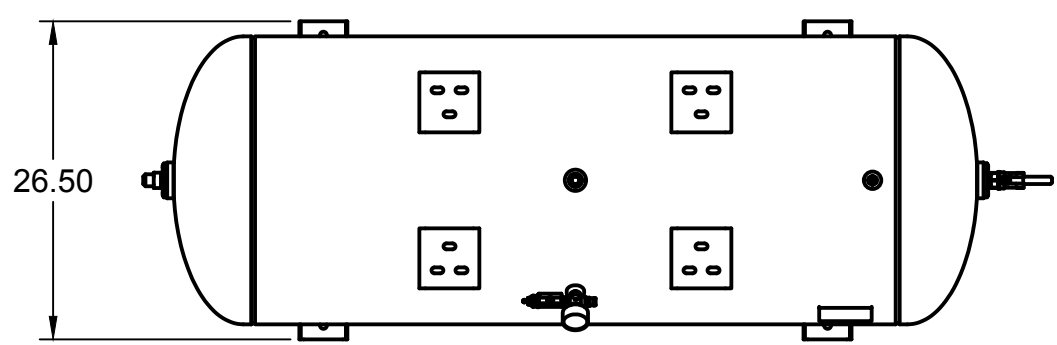

PARTS LIST

ITEM	QTY	PART NUMBER	DESCRIPTION
1	1	IAT-CA3	15 HP BARE PUMP
2	1	IAT-254-324TMP	254-324T MOTOR PLATE
3	1	IAT-EM-15-3-17T	15HP TEFC 1750
4	1	IAT-3B9.4	PULLEY 3B94SK
5	3	IAT-B88	B88 BELT
6	1	IAT-BG40X6X24-V2	CA3 BELT GUARD 2PC DESIGN #17
7	1	IAT-M-20-AL	BELT GUARD COOLER 90 CFM ALU

PARTS LIST

ITEM	QTY	PART NUMBER	DESCRIPTION
8	1	IAT-2501-16-16	90 DEG 1" JIC X 1" MPT
9	1	IAT-2404-12-16	3/4" JIC X 1" MPT
10	1	IAT-CA-3353103	LOW OIL PIPE CONNECTOR
11	1	IAT-3353102-D	LOW OIL MONITOR
12	1	IAT-PF1/2X9 NIPPLE	1/2 X 9" NIPPLE
13	2	IAT-1/8X1X12	STRAP BELT GUARD
14	1	IAT-TP42BKWR (CURRENT)	42IN TOP PLATE

DETAIL A
SCALE 1:4

TOP VIEW

FRONT VIEW

SIDE VIEW

BOTTOM VIEW

PARTS LIST				PARTS LIST			
ITEM	QTY	PART NUMBER	DESCRIPTION	ITEM	QTY	PART NUMBER	DESCRIPTION
1	1	IAT-120HNTPBKWR	120 GALLON TANK	9	1	IAT-PF3/4"CL	3/4" CLOSE NIPPLE BL
2	1	IAT-PF1/4"CL	1/4" CLOSE NIPPLE GALV	10	1	IAT-716116	BALL VALVE 3/4
3	1	IAT-PF1/4CROSS	1/4" CROSS GAL	11	1	IAT-PF1/4X6NIPPLE	1/4" X 6 NIPPLE
4	1	IAT-ST25-200	SAFETY VALVE 200 PSI	12	1	IAT-ET2523	TIMED AUTO DRAIN
5	1	IAT-PSB20	AIR GAUGE BACK MT 1/4	13	1	IAT-109-2	1/8 BRASS PLUG
6	1	IAT-PF3/4PLUG	3/4" PLUG	14	1	IAT-BPC-2404-06-04	1/4 P X 3/8 COMP PUSH LOK ST
7	1	IAT-PF1/4" STR 90 B	1/4" STREET 90 GALV	15	1	IAT-RCB-MHU160/175	PILOT VALVE 160/175
8	1	IAT-CTJ3434	JIC CHECK VALVE	16	1	IAT-BPC-2404-04-02	1/8 P X 1/4 COMP PUSH LOC ST