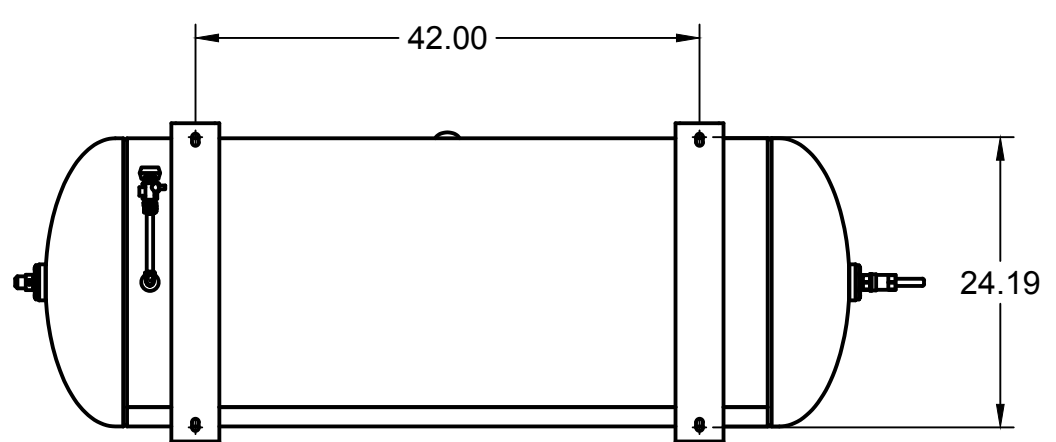

PARTS LIST

ITEM	QTY	PART NUMBER	DESCRIPTION
8	1	IAT-2501-16-16	90 DEG 1" JIC X 1" MPT
9	1	IAT-2404-12-16	3/4" JIC X 1" MPT
10	1	IAT-CA-3353103	LOW OIL PIPE CONNECTOR
11	1	IAT-3353102-D	LOW OIL MONITOR
12	1	IAT-PF1/2X9 NIPPLE	1/2 X 9" NIPPLE
13	2	IAT-1/8X1X12	STRAP BELT GUARD
14	1	IAT-TP42BKWR (CURRENT)	42IN TOP PLATE

DETAIL A
SCALE 1:4

TOP VIEW

FRONT VIEW

SIDE VIEW

BOTTOM VIEW

PARTS LIST				PARTS LIST			
ITEM	QTY	PART NUMBER	DESCRIPTION	ITEM	QTY	PART NUMBER	DESCRIPTION
1	1	IAT-120HNTPBKWR	120 GALLON TANK	9	1	IAT-PF3/4"CL	3/4" CLOSE NIPPLE BL
2	1	IAT-PF1/4"CL	1/4" CLOSE NIPPLE GALV	10	1	IAT-716116	BALL VALVE 3/4
3	1	IAT-PF1/4CROSS	1/4" CROSS GAL	11	1	IAT-PF1/4X6NIPPLE	1/4" X 6 NIPPLE
4	1	IAT-ST25-200	SAFETY VALVE 200 PSI	12	1	IAT-ET2523	TIMED AUTO DRAIN
5	1	IAT-PSB20	AIR GAUGE BACK MT 1/4	13	1	IAT-109-2	1/8 BRASS PLUG
6	1	IAT-PF3/4PLUG	3/4" PLUG	14	1	IAT-BPC-2404-06-04	1/4 P X 3/8 COMP PUSH LOK ST
7	1	IAT-PF1/4" STR 90 B	1/4" STREET 90 GALV	15	1	IAT-RCB-MHU160/175	PILOT VALVE 160/175
8	1	IAT-CTJ3434	JIC CHECK VALVE	16	1	IAT-BPC-2404-04-02	1/8 P X 1/4 COMP PUSH LOC ST