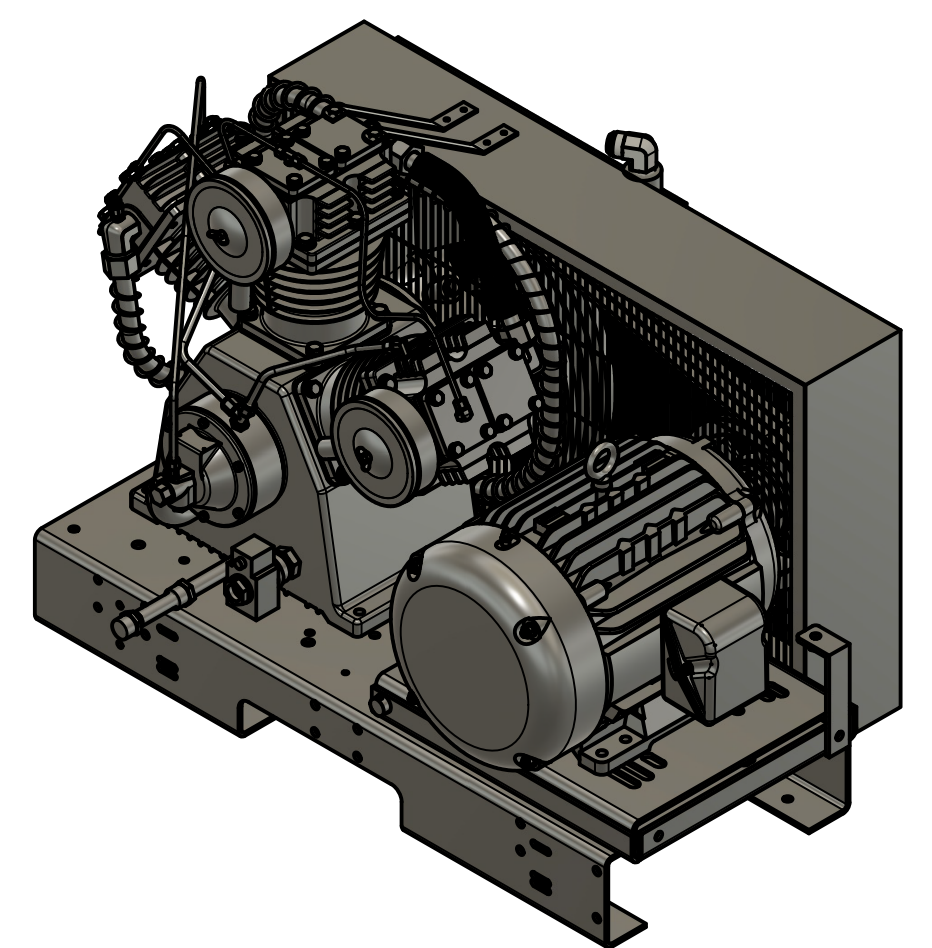

TOP VIEW

FRONT VIEW

SIDE VIEW

PARTS LIST

ITEM	QTY	PART NUMBER	DESCRIPTION
1	1	IAT-T120HE8	120 GALLON TANK ASSEMBLY ELIT
2	1	IAT-RCP-15-230-3	10 HP 3PH 208-230V WEG STARTE
3	1	IAT-B1538E	15HP CA3 ELITE SKID

C

B

B

A

A

TOP VIEW

FRONT VIEW

SIDE VIEW

PARTS LIST

ITEM	QTY	PART NUMBER	DESCRIPTION
1	1	IAT-CA3	15 HP BARE PUMP
2	1	IAT-254-324TMP	254-324T MOTOR PLATE
3	1	IAT-EM-15-3-17T	15HP TEFC 1750
4	1	IAT-3B9.4	PULLEY 3B94SK
5	3	IAT-B88	B88 BELT
6	1	IAT-BG40X6X24-V2	CA3 BELT GUARD 2PC DESIGN #17
7	1	IAT-M-20-AL	BELT GUARD COOLER 90 CFM ALU

PARTS LIST

ITEM	QTY	PART NUMBER	DESCRIPTION
8	1	IAT-2501-16-16	90 DEG 1" JIC X 1" MPT
9	1	IAT-2404-12-16	3/4" JIC X 1" MPT
10	1	IAT-CA-3353103	LOW OIL PIPE CONNECTOR
11	1	IAT-3353102-D	LOW OIL MONITOR
12	1	IAT-PF1/2X9 NIPPLE	1/2 X 9" NIPPLE
13	2	IAT-1/8X1X12	STRAP BELT GUARD
14	1	IAT-TP42BKWR (CURRENT)	42IN TOP PLATE