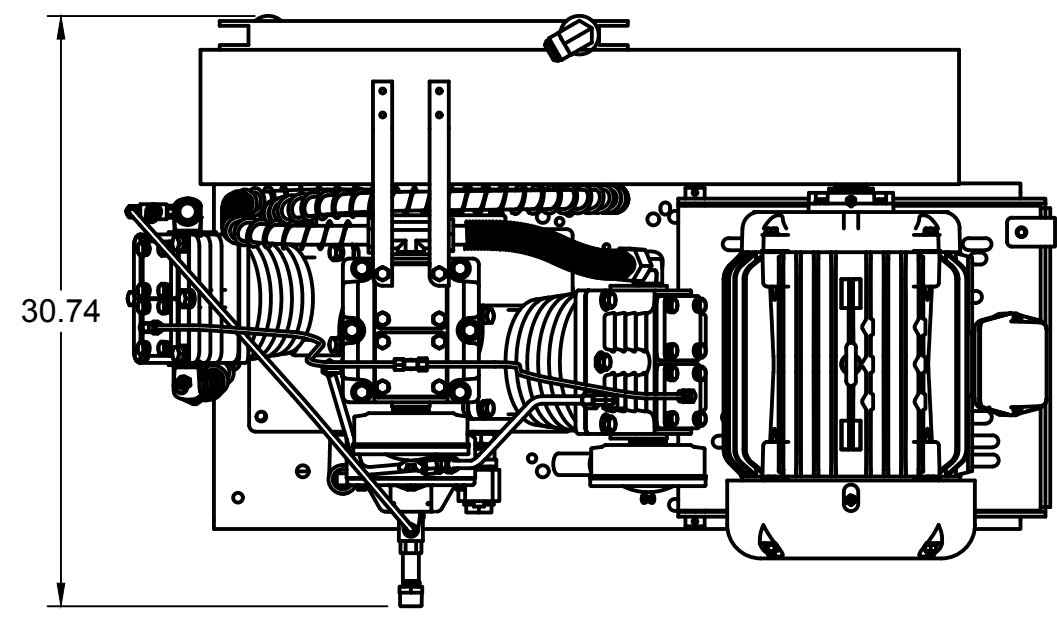

4

3

2

1

D

D

C

C

B

B

A

A

TOP VIEW