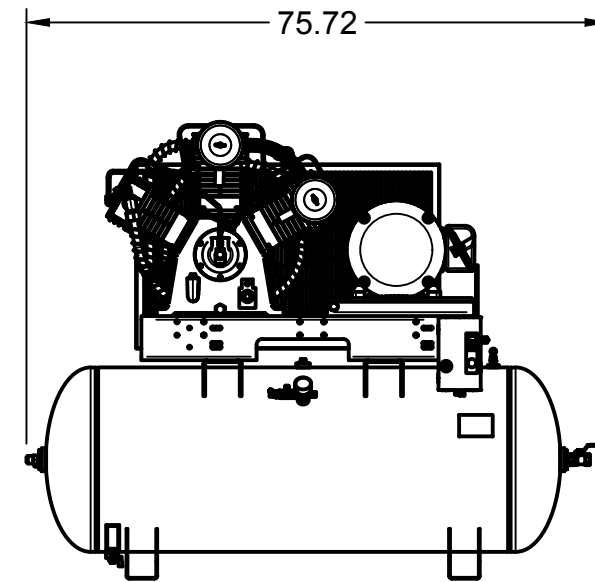

TOP VIEW

FRONT VIEW

SIDE VIEW

PARTS LIST

ITEM	QTY	PART NUMBER	DESCRIPTION
1	1	IAT-T120HE8	120 GALLON TANK ASSEMBLY ELIT
2	1	IAT-RCP-15-230-3	10 HP 3PH 208-230V WEG STARTE
3	1	IAT-B1538E	15HP CA3 ELITE SKID

TANK DISCHARGE
 OUTLET SIZE: 3/4"
**PANEL COMPONENTS
 NOT INDICATED**

4

3

2

1

D

D

C

PARTS LIST

ITEM	QTY	PART NUMBER	DESCRIPTION
1	1	IAT-CA3	15 HP BARE PUMP
2	1	IAT-254-324TMP	254-324T MOTOR PLATE
3	1	IAT-EM-15-3-17T	15HP TEFC 1750
4	1	IAT-3B9.4	PULLEY 3B94SK
5	3	IAT-B88	B88 BELT
6	1	IAT-BG40X6X24-V2	CA3 BELT GUARD 2PC DESIGN #17
7	1	IAT-M-20-AL	BELT GUARD COOLER 90 CFM ALU

PARTS LIST

ITEM	QTY	PART NUMBER	DESCRIPTION
8	1	IAT-2501-16-16	90 DEG 1" JIC X 1" MPT
9	1	IAT-2404-12-16	3/4" JIC X 1" MPT
10	1	IAT-CA-3353103	LOW OIL PIPE CONNECTOR
11	1	IAT-3353102-D	LOW OIL MONITOR
12	1	IAT-PF1/2X9 NIPPLE	1/2 X 9" NIPPLE
13	2	IAT-1/8X1X12	STRAP BELT GUARD
14	1	IAT-TP42BKWR (CURRENT)	42IN TOP PLATE