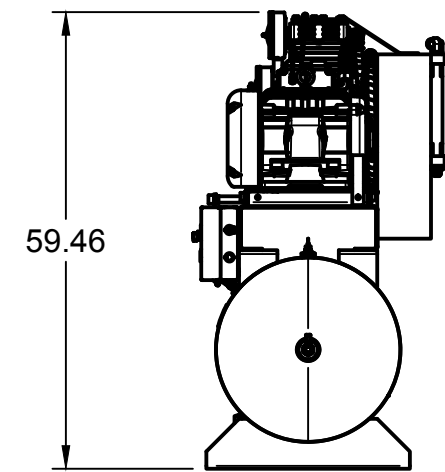

TOP VIEW

FRONT VIEW

SIDE VIEW

PARTS LIST

ITEM	QTY	PART NUMBER	DESCRIPTION
1	1	IAT-T120HE8	120 GALLON TANK ASSEMBLY ELIT
2	1	IAT-RCP-15-230-3	10 HP 3PH 208-230V WEG STARTE
3	1	IAT-B1538E	15HP CA3 ELITE SKID

TANK DISCHARGE
 OUTLET SIZE: 3/4"
**PANEL COMPONENTS
 NOT INDICATED**

4

3

2

1

D

D

C

PARTS LIST

ITEM	QTY	PART NUMBER	DESCRIPTION
1	1	IAT-CA3	15 HP BARE PUMP
2	1	IAT-254-324TMP	254-324T MOTOR PLATE
3	1	IAT-EM-15-3-17T	15HP TEFC 1750
4	1	IAT-3B9.4	PULLEY 3B94SK
5	3	IAT-B88	B88 BELT
6	1	IAT-BG40X6X24-V2	CA3 BELT GUARD 2PC DESIGN #17
7	1	IAT-M-20-AL	BELT GUARD COOLER 90 CFM ALU

PARTS LIST

ITEM	QTY	PART NUMBER	DESCRIPTION
8	1	IAT-2501-16-16	90 DEG 1" JIC X 1" MPT
9	1	IAT-2404-12-16	3/4" JIC X 1" MPT
10	1	IAT-CA-3353103	LOW OIL PIPE CONNECTOR
11	1	IAT-3353102-D	LOW OIL MONITOR
12	1	IAT-PF1/2X9 NIPPLE	1/2 X 9" NIPPLE
13	2	IAT-1/8X1X12	STRAP BELT GUARD
14	1	IAT-TP42BKWR (CURRENT)	42IN TOP PLATE