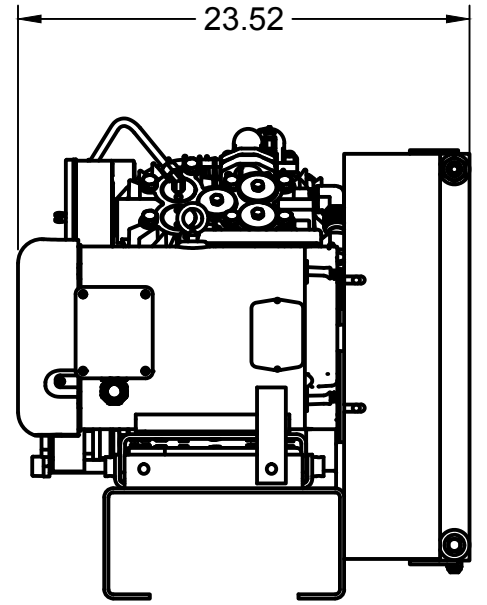

2

1

3

TOP VIEW

FRONT VIEW

SIDE VIEW

PARTS LIST

ITEM	QTY	PART NUMBER	DESCRIPTION
1	1	IAT-T120VE46	120 GALLON TANK ASSEMBLY ELITE
2	1	IAT-B103E	10HP 3 PHASE ELITE HORIZ SKID
3	1	IAT-RCP-10-230-3	10 HP 3PH 208-230V WEG STARTE

**TANK DISCHARGE  
OUTLET SIZE: 3/4"**

PARTS LIST				PARTS LIST			
ITEM	QTY	PART NUMBER	DESCRIPTION	ITEM	QTY	PART NUMBER	DESCRIPTION
1	1	IAT-184-215TMP	184-215T MOTOR PLATE	9	1	IAT-4972NM	3/4X3/4 90 CONN FOR 10 SEOPRE
2	1	IAT-EM-10-3-17T	10HP TEFC 3 PHASE 1750 RPM	10	2	IAT-1/8X1X12	STRAP BELT GUARD
3	1	IAT-CA2	10HP BARE PUMP	11	1	IAT-CA-3353103	LOW OIL PIPE CONNECTOR
4	1	IAT-BG40X20X5-V2	#3-03 BELT GUARD 10HP ELE NEW	12	1	IAT-3353102-D	LOW OIL MONITOR
5	1	IAT-M-12-AL	BELT GUARD COOLER 48 CFM	13	1	IAT-TP32BKWR	32IN TOP PLATE
6	1	IAT-2404-08-12-O	3/4MP X 1/2 M JIC STRAIGHT OR	14	1	IAT-2BK90-1-3/8	2B 8.75 FIXED BORE 1-3/8
7	2	IAT-2501-08-12-O	3/4 MP X 1/2 M JIC 90 DEG R IN	15	2	IAT-B80	80" BELTS
8	2	IAT-PF3/4PLUG	3/4" PLUG				

DETAIL A  
SCALE 1:4

DETAIL B  
SCALE 1:5

PARTS LIST				PARTS LIST			
ITEM	QTY	PART NUMBER	DESCRIPTION	ITEM	QTY	PART NUMBER	DESCRIPTION
1	1	IAT-120VNTPBKWR	120 GALLON TANK	9	1	IAT-PF1/4" STR 90 B	1/4" STREET 90 GALV
2	2	IAT-PF3/4PLUG	3/4" PLUG	10	2	IAT-PF1/4X6NIPPLE	1/4" X 6 NIPPLE
3	1	IAT-PF1/4"CL	1/4" CLOSE NIPPLE GALV	11	2	IAT-PF1/4COUPLING	1/4 COUPLING
4	1	IAT-PF1/4CROSS	1/4" CROSS GAL	12	1	IAT-EDVS9002	1/4 BALL VALVE STRAINER
5	1	IAT-ST25-200	SAFETY VALVE 200 PSI	13	1	IAT-WV-1	AIR OPERATED AUTO TANK DRAIN
6	1	IAT-PSB20	AIR GAUGE BACK MT 1/4	14	2	IAT-BPC-2404-04-02	1/8 P X 1/4 COMP PUSH LOC ST
7	1	IAT-BPC-2404-06-04	1/4 P X 3/8 COMP PUSH LOK ST	15	1	IAT-PF3/4"CL	3/4" CLOSE NIPPLE BL
8	1	IAT-CTJ1234	JIC CHECK VALVE	16	1	IAT-716116	BALL VALVE 3/4