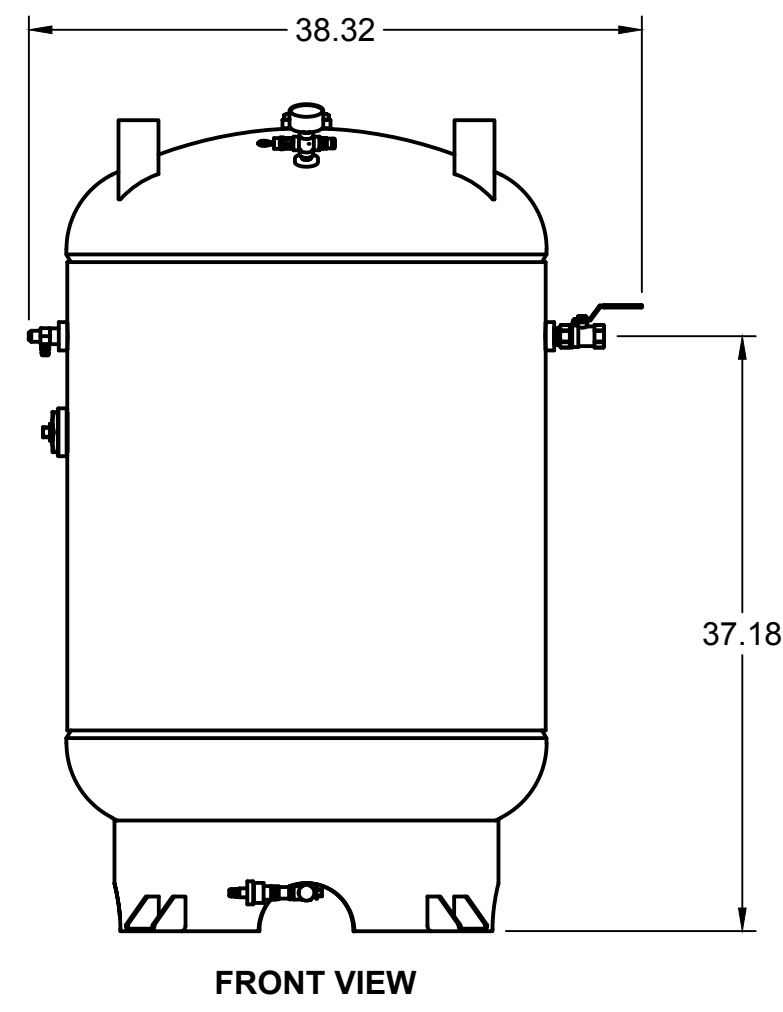

2

1

3

TOP VIEW

FRONT VIEW

SIDE VIEW

PARTS LIST

ITEM	QTY	PART NUMBER	DESCRIPTION
1	1	IAT-T120VE46	120 GALLON TANK ASSEMBLY ELITE
2	1	IAT-B103E	10HP 3 PHASE ELITE HORIZ SKID
3	1	IAT-RCP-10-230-3	10 HP 3PH 208-230V WEG STARTE

**TANK DISCHARGE  
OUTLET SIZE: 3/4"**

PARTS LIST				PARTS LIST			
ITEM	QTY	PART NUMBER	DESCRIPTION	ITEM	QTY	PART NUMBER	DESCRIPTION
1	1	IAT-184-215TMP	184-215T MOTOR PLATE	9	1	IAT-4972NM	3/4X3/4 90 CONN FOR 10 SEOPRE
2	1	IAT-EM-10-3-17T	10HP TEFC 3 PHASE 1750 RPM	10	2	IAT-1/8X1X12	STRAP BELT GUARD
3	1	IAT-CA2	10HP BARE PUMP	11	1	IAT-CA-3353103	LOW OIL PIPE CONNECTOR
4	1	IAT-BG40X20X5-V2	#3-03 BELT GUARD 10HP ELE NEW	12	1	IAT-3353102-D	LOW OIL MONITOR
5	1	IAT-M-12-AL	BELT GUARD COOLER 48 CFM	13	1	IAT-TP32BKWR	32IN TOP PLATE
6	1	IAT-2404-08-12-O	3/4MP X 1/2 M JIC STRAIGHT OR	14	1	IAT-2BK90-1-3/8	2B 8.75 FIXED BORE 1-3/8
7	2	IAT-2501-08-12-O	3/4 MP X 1/2 M JIC 90 DEG R IN	15	2	IAT-B80	80" BELTS
8	2	IAT-PF3/4PLUG	3/4" PLUG				

DETAIL A  
SCALE 1:4

DETAIL B  
SCALE 1:5

PARTS LIST				PARTS LIST			
ITEM	QTY	PART NUMBER	DESCRIPTION	ITEM	QTY	PART NUMBER	DESCRIPTION
1	1	IAT-120VNTPBKWR	120 GALLON TANK	9	1	IAT-PF1/4" STR 90 B	1/4" STREET 90 GALV
2	2	IAT-PF3/4PLUG	3/4" PLUG	10	2	IAT-PF1/4X6NIPPLE	1/4" X 6 NIPPLE
3	1	IAT-PF1/4"CL	1/4" CLOSE NIPPLE GALV	11	2	IAT-PF1/4COUPLING	1/4 COUPLING
4	1	IAT-PF1/4CROSS	1/4" CROSS GAL	12	1	IAT-EDVS9002	1/4 BALL VALVE STRAINER
5	1	IAT-ST25-200	SAFETY VALVE 200 PSI	13	1	IAT-WV-1	AIR OPERATED AUTO TANK DRAIN
6	1	IAT-PSB20	AIR GAUGE BACK MT 1/4	14	2	IAT-BPC-2404-04-02	1/8 P X 1/4 COMP PUSH LOC ST
7	1	IAT-BPC-2404-06-04	1/4 P X 3/8 COMP PUSH LOK ST	15	1	IAT-PF3/4"CL	3/4" CLOSE NIPPLE BL
8	1	IAT-CTJ1234	JIC CHECK VALVE	16	1	IAT-716116	BALL VALVE 3/4