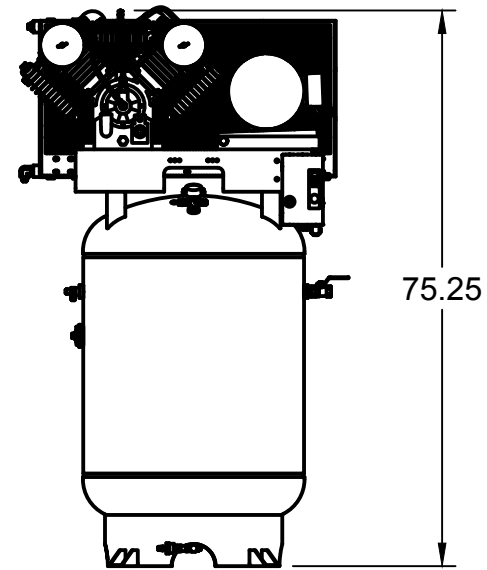

2

1

3

TOP VIEW

FRONT VIEW

SIDE VIEW

PARTS LIST

ITEM	QTY	PART NUMBER	DESCRIPTION
1	1	IAT-T120VE46	120 GALLON TANK ASSEMBLY ELITE
2	1	IAT-B103E	10HP 3 PHASE ELITE HORIZ SKID
3	1	IAT-RCP-10-230-3	10 HP 3PH 208-230V WEG STARTE

**TANK DISCHARGE  
OUTLET SIZE: 3/4"**

PARTS LIST				PARTS LIST			
ITEM	QTY	PART NUMBER	DESCRIPTION	ITEM	QTY	PART NUMBER	DESCRIPTION
1	1	IAT-184-215TMP	184-215T MOTOR PLATE	9	1	IAT-4972NM	3/4X3/4 90 CONN FOR 10 SEOPRE
2	1	IAT-EM-10-3-17T	10HP TEFC 3 PHASE 1750 RPM	10	2	IAT-1/8X1X12	STRAP BELT GUARD
3	1	IAT-CA2	10HP BARE PUMP	11	1	IAT-CA-3353103	LOW OIL PIPE CONNECTOR
4	1	IAT-BG40X20X5-V2	#3-03 BELT GUARD 10HP ELE NEW	12	1	IAT-3353102-D	LOW OIL MONITOR
5	1	IAT-M-12-AL	BELT GUARD COOLER 48 CFM	13	1	IAT-TP32BKWR	32IN TOP PLATE
6	1	IAT-2404-08-12-O	3/4MP X 1/2 M JIC STRAIGHT OR	14	1	IAT-2BK90-1-3/8	2B 8.75 FIXED BORE 1-3/8
7	2	IAT-2501-08-12-O	3/4 MP X 1/2 M JIC 90 DEG R IN	15	2	IAT-B80	80" BELTS
8	2	IAT-PF3/4PLUG	3/4" PLUG				

DETAIL A  
SCALE 1:4

DETAIL B  
SCALE 1:5

PARTS LIST				PARTS LIST			
ITEM	QTY	PART NUMBER	DESCRIPTION	ITEM	QTY	PART NUMBER	DESCRIPTION
1	1	IAT-120VNTPBKWR	120 GALLON TANK	9	1	IAT-PF1/4" STR 90 B	1/4" STREET 90 GALV
2	2	IAT-PF3/4PLUG	3/4" PLUG	10	2	IAT-PF1/4X6NIPPLE	1/4" X 6 NIPPLE
3	1	IAT-PF1/4"CL	1/4" CLOSE NIPPLE GALV	11	2	IAT-PF1/4COUPLING	1/4 COUPLING
4	1	IAT-PF1/4CROSS	1/4" CROSS GAL	12	1	IAT-EDVS9002	1/4 BALL VALVE STRAINER
5	1	IAT-ST25-200	SAFETY VALVE 200 PSI	13	1	IAT-WV-1	AIR OPERATED AUTO TANK DRAIN
6	1	IAT-PSB20	AIR GAUGE BACK MT 1/4	14	2	IAT-BPC-2404-04-02	1/8 P X 1/4 COMP PUSH LOC ST
7	1	IAT-BPC-2404-06-04	1/4 P X 3/8 COMP PUSH LOK ST	15	1	IAT-PF3/4"CL	3/4" CLOSE NIPPLE BL
8	1	IAT-CTJ1234	JIC CHECK VALVE	16	1	IAT-716116	BALL VALVE 3/4