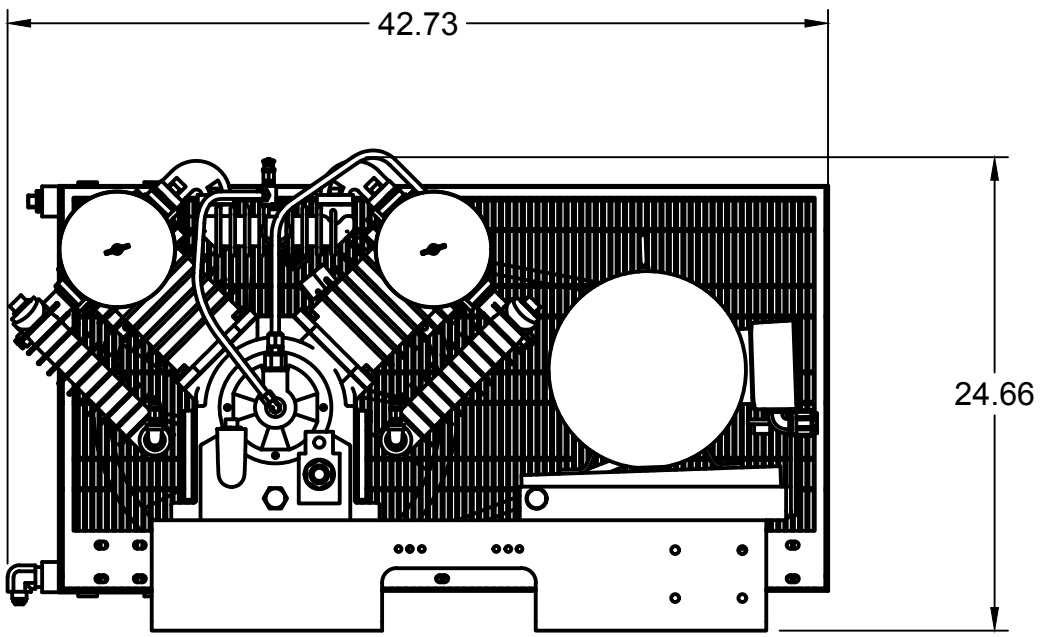

2

1

3

TOP VIEW

FRONT VIEW

SIDE VIEW

PARTS LIST

ITEM	QTY	PART NUMBER	DESCRIPTION
1	1	IAT-T120VE46	120 GALLON TANK ASSEMBLY ELITE
2	1	IAT-B103E	10HP 3 PHASE ELITE HORIZ SKID
3	1	IAT-RCP-10-230-3	10 HP 3PH 208-230V WEG STARTE

**TANK DISCHARGE  
OUTLET SIZE: 3/4"**

PARTS LIST				PARTS LIST			
ITEM	QTY	PART NUMBER	DESCRIPTION	ITEM	QTY	PART NUMBER	DESCRIPTION
1	1	IAT-184-215TMP	184-215T MOTOR PLATE	9	1	IAT-4972NM	3/4X3/4 90 CONN FOR 10 SEOPRE
2	1	IAT-EM-10-3-17T	10HP TEFC 3 PHASE 1750 RPM	10	2	IAT-1/8X1X12	STRAP BELT GUARD
3	1	IAT-CA2	10HP BARE PUMP	11	1	IAT-CA-3353103	LOW OIL PIPE CONNECTOR
4	1	IAT-BG40X20X5-V2	#3-03 BELT GUARD 10HP ELE NEW	12	1	IAT-3353102-D	LOW OIL MONITOR
5	1	IAT-M-12-AL	BELT GUARD COOLER 48 CFM	13	1	IAT-TP32BKWR	32IN TOP PLATE
6	1	IAT-2404-08-12-O	3/4MP X 1/2 M JIC STRAIGHT OR	14	1	IAT-2BK90-1-3/8	2B 8.75 FIXED BORE 1-3/8
7	2	IAT-2501-08-12-O	3/4 MP X 1/2 M JIC 90 DEG R IN	15	2	IAT-B80	80" BELTS
8	2	IAT-PF3/4PLUG	3/4" PLUG				

DETAIL A  
SCALE 1:4

DETAIL B  
SCALE 1:5

PARTS LIST				PARTS LIST			
ITEM	QTY	PART NUMBER	DESCRIPTION	ITEM	QTY	PART NUMBER	DESCRIPTION
1	1	IAT-120VNTPBKWR	120 GALLON TANK	9	1	IAT-PF1/4" STR 90 B	1/4" STREET 90 GALV
2	2	IAT-PF3/4PLUG	3/4" PLUG	10	2	IAT-PF1/4X6NIPPLE	1/4" X 6 NIPPLE
3	1	IAT-PF1/4"CL	1/4" CLOSE NIPPLE GALV	11	2	IAT-PF1/4COUPLING	1/4 COUPLING
4	1	IAT-PF1/4CROSS	1/4" CROSS GAL	12	1	IAT-EDVS9002	1/4 BALL VALVE STRAINER
5	1	IAT-ST25-200	SAFETY VALVE 200 PSI	13	1	IAT-WV-1	AIR OPERATED AUTO TANK DRAIN
6	1	IAT-PSB20	AIR GAUGE BACK MT 1/4	14	2	IAT-BPC-2404-04-02	1/8 P X 1/4 COMP PUSH LOC ST
7	1	IAT-BPC-2404-06-04	1/4 P X 3/8 COMP PUSH LOK ST	15	1	IAT-PF3/4"CL	3/4" CLOSE NIPPLE BL
8	1	IAT-CTJ1234	JIC CHECK VALVE	16	1	IAT-716116	BALL VALVE 3/4