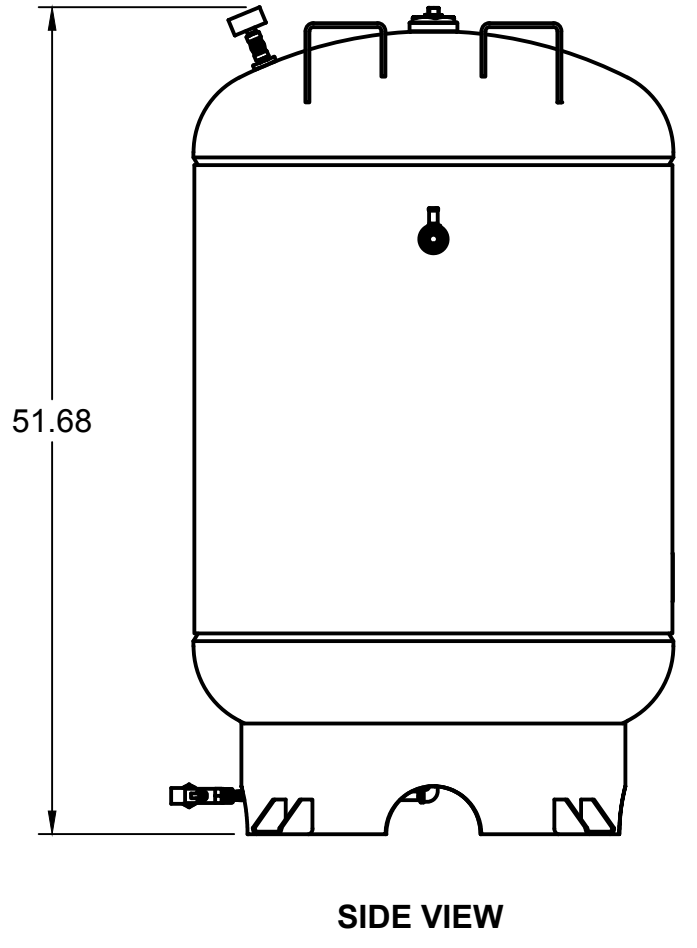

2

1

3

TOP VIEW

FRONT VIEW

SIDE VIEW

PARTS LIST

ITEM	QTY	PART NUMBER	DESCRIPTION
1	1	IAT-T120VE46	120 GALLON TANK ASSEMBLY ELITE
2	1	IAT-B103E	10HP 3 PHASE ELITE HORIZ SKID
3	1	IAT-RCP-10-230-3	10 HP 3PH 208-230V WEG STARTE

**TANK DISCHARGE  
OUTLET SIZE: 3/4"**

PARTS LIST				PARTS LIST			
ITEM	QTY	PART NUMBER	DESCRIPTION	ITEM	QTY	PART NUMBER	DESCRIPTION
1	1	IAT-184-215TMP	184-215T MOTOR PLATE	9	1	IAT-4972NM	3/4X3/4 90 CONN FOR 10 SEOPRE
2	1	IAT-EM-10-3-17T	10HP TEFC 3 PHASE 1750 RPM	10	2	IAT-1/8X1X12	STRAP BELT GUARD
3	1	IAT-CA2	10HP BARE PUMP	11	1	IAT-CA-3353103	LOW OIL PIPE CONNECTOR
4	1	IAT-BG40X20X5-V2	#3-03 BELT GUARD 10HP ELE NEW	12	1	IAT-3353102-D	LOW OIL MONITOR
5	1	IAT-M-12-AL	BELT GUARD COOLER 48 CFM	13	1	IAT-TP32BKWR	32IN TOP PLATE
6	1	IAT-2404-08-12-O	3/4MP X 1/2 M JIC STRAIGHT OR	14	1	IAT-2BK90-1-3/8	2B 8.75 FIXED BORE 1-3/8
7	2	IAT-2501-08-12-O	3/4 MP X 1/2 M JIC 90 DEG R IN	15	2	IAT-B80	80" BELTS
8	2	IAT-PF3/4PLUG	3/4" PLUG				

DETAIL A  
SCALE 1:4

DETAIL B  
SCALE 1:5

PARTS LIST				PARTS LIST			
ITEM	QTY	PART NUMBER	DESCRIPTION	ITEM	QTY	PART NUMBER	DESCRIPTION
1	1	IAT-120VNTPBKWR	120 GALLON TANK	9	1	IAT-PF1/4" STR 90 B	1/4" STREET 90 GALV
2	2	IAT-PF3/4PLUG	3/4" PLUG	10	2	IAT-PF1/4X6NIPPLE	1/4" X 6 NIPPLE
3	1	IAT-PF1/4"CL	1/4" CLOSE NIPPLE GALV	11	2	IAT-PF1/4COUPLING	1/4 COUPLING
4	1	IAT-PF1/4CROSS	1/4" CROSS GAL	12	1	IAT-EDVS9002	1/4 BALL VALVE STRAINER
5	1	IAT-ST25-200	SAFETY VALVE 200 PSI	13	1	IAT-WV-1	AIR OPERATED AUTO TANK DRAIN
6	1	IAT-PSB20	AIR GAUGE BACK MT 1/4	14	2	IAT-BPC-2404-04-02	1/8 P X 1/4 COMP PUSH LOC ST
7	1	IAT-BPC-2404-06-04	1/4 P X 3/8 COMP PUSH LOK ST	15	1	IAT-PF3/4"CL	3/4" CLOSE NIPPLE BL
8	1	IAT-CTJ1234	JIC CHECK VALVE	16	1	IAT-716116	BALL VALVE 3/4