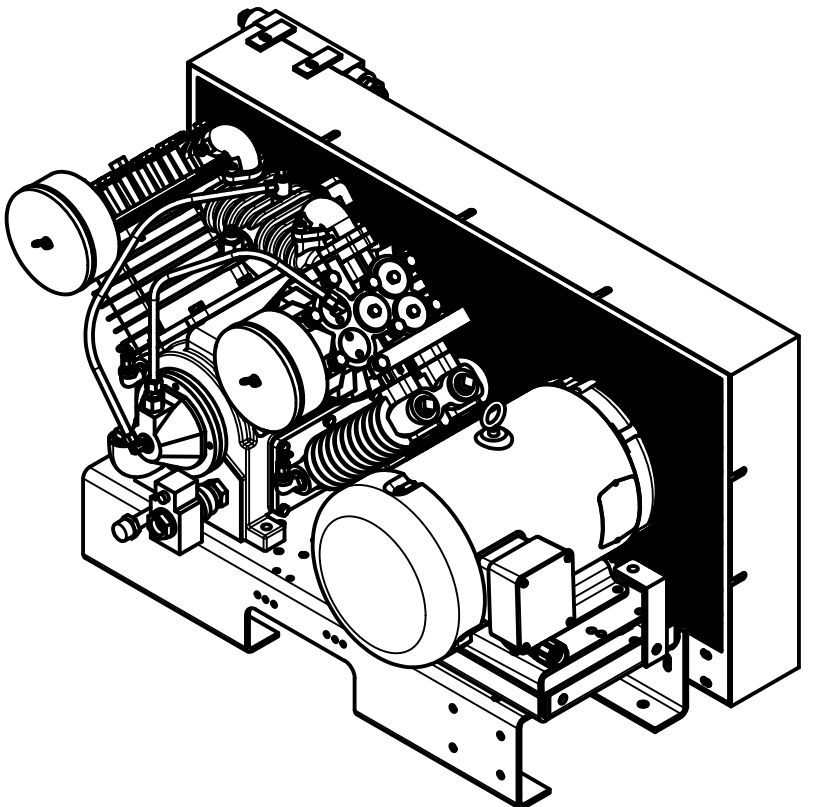

2

1

3

TOP VIEW

FRONT VIEW

SIDE VIEW

PARTS LIST

ITEM	QTY	PART NUMBER	DESCRIPTION
1	1	IAT-T120VE46	120 GALLON TANK ASSEMBLY ELITE
2	1	IAT-B103E	10HP 3 PHASE ELITE HORIZ SKID
3	1	IAT-RCP-10-230-3	10 HP 3PH 208-230V WEG STARTE

**TANK DISCHARGE  
OUTLET SIZE: 3/4"**

PARTS LIST				PARTS LIST			
ITEM	QTY	PART NUMBER	DESCRIPTION	ITEM	QTY	PART NUMBER	DESCRIPTION
1	1	IAT-184-215TMP	184-215T MOTOR PLATE	9	1	IAT-4972NM	3/4X3/4 90 CONN FOR 10 SEOPRE
2	1	IAT-EM-10-3-17T	10HP TEFC 3 PHASE 1750 RPM	10	2	IAT-1/8X1X12	STRAP BELT GUARD
3	1	IAT-CA2	10HP BARE PUMP	11	1	IAT-CA-3353103	LOW OIL PIPE CONNECTOR
4	1	IAT-BG40X20X5-V2	#3-03 BELT GUARD 10HP ELE NEW	12	1	IAT-3353102-D	LOW OIL MONITOR
5	1	IAT-M-12-AL	BELT GUARD COOLER 48 CFM	13	1	IAT-TP32BKWR	32IN TOP PLATE
6	1	IAT-2404-08-12-O	3/4MP X 1/2 M JIC STRAIGHT OR	14	1	IAT-2BK90-1-3/8	2B 8.75 FIXED BORE 1-3/8
7	2	IAT-2501-08-12-O	3/4 MP X 1/2 M JIC 90 DEG R IN	15	2	IAT-B80	80" BELTS
8	2	IAT-PF3/4PLUG	3/4" PLUG				

DETAIL A  
SCALE 1:4

DETAIL B  
SCALE 1:5

PARTS LIST				PARTS LIST			
ITEM	QTY	PART NUMBER	DESCRIPTION	ITEM	QTY	PART NUMBER	DESCRIPTION
1	1	IAT-120VNTPBKWR	120 GALLON TANK	9	1	IAT-PF1/4" STR 90 B	1/4" STREET 90 GALV
2	2	IAT-PF3/4PLUG	3/4" PLUG	10	2	IAT-PF1/4X6NIPPLE	1/4" X 6 NIPPLE
3	1	IAT-PF1/4"CL	1/4" CLOSE NIPPLE GALV	11	2	IAT-PF1/4COUPLING	1/4 COUPLING
4	1	IAT-PF1/4CROSS	1/4" CROSS GAL	12	1	IAT-EDVS9002	1/4 BALL VALVE STRAINER
5	1	IAT-ST25-200	SAFETY VALVE 200 PSI	13	1	IAT-WV-1	AIR OPERATED AUTO TANK DRAIN
6	1	IAT-PSB20	AIR GAUGE BACK MT 1/4	14	2	IAT-BPC-2404-04-02	1/8 P X 1/4 COMP PUSH LOC ST
7	1	IAT-BPC-2404-06-04	1/4 P X 3/8 COMP PUSH LOK ST	15	1	IAT-PF3/4"CL	3/4" CLOSE NIPPLE BL
8	1	IAT-CTJ1234	JIC CHECK VALVE	16	1	IAT-716116	BALL VALVE 3/4