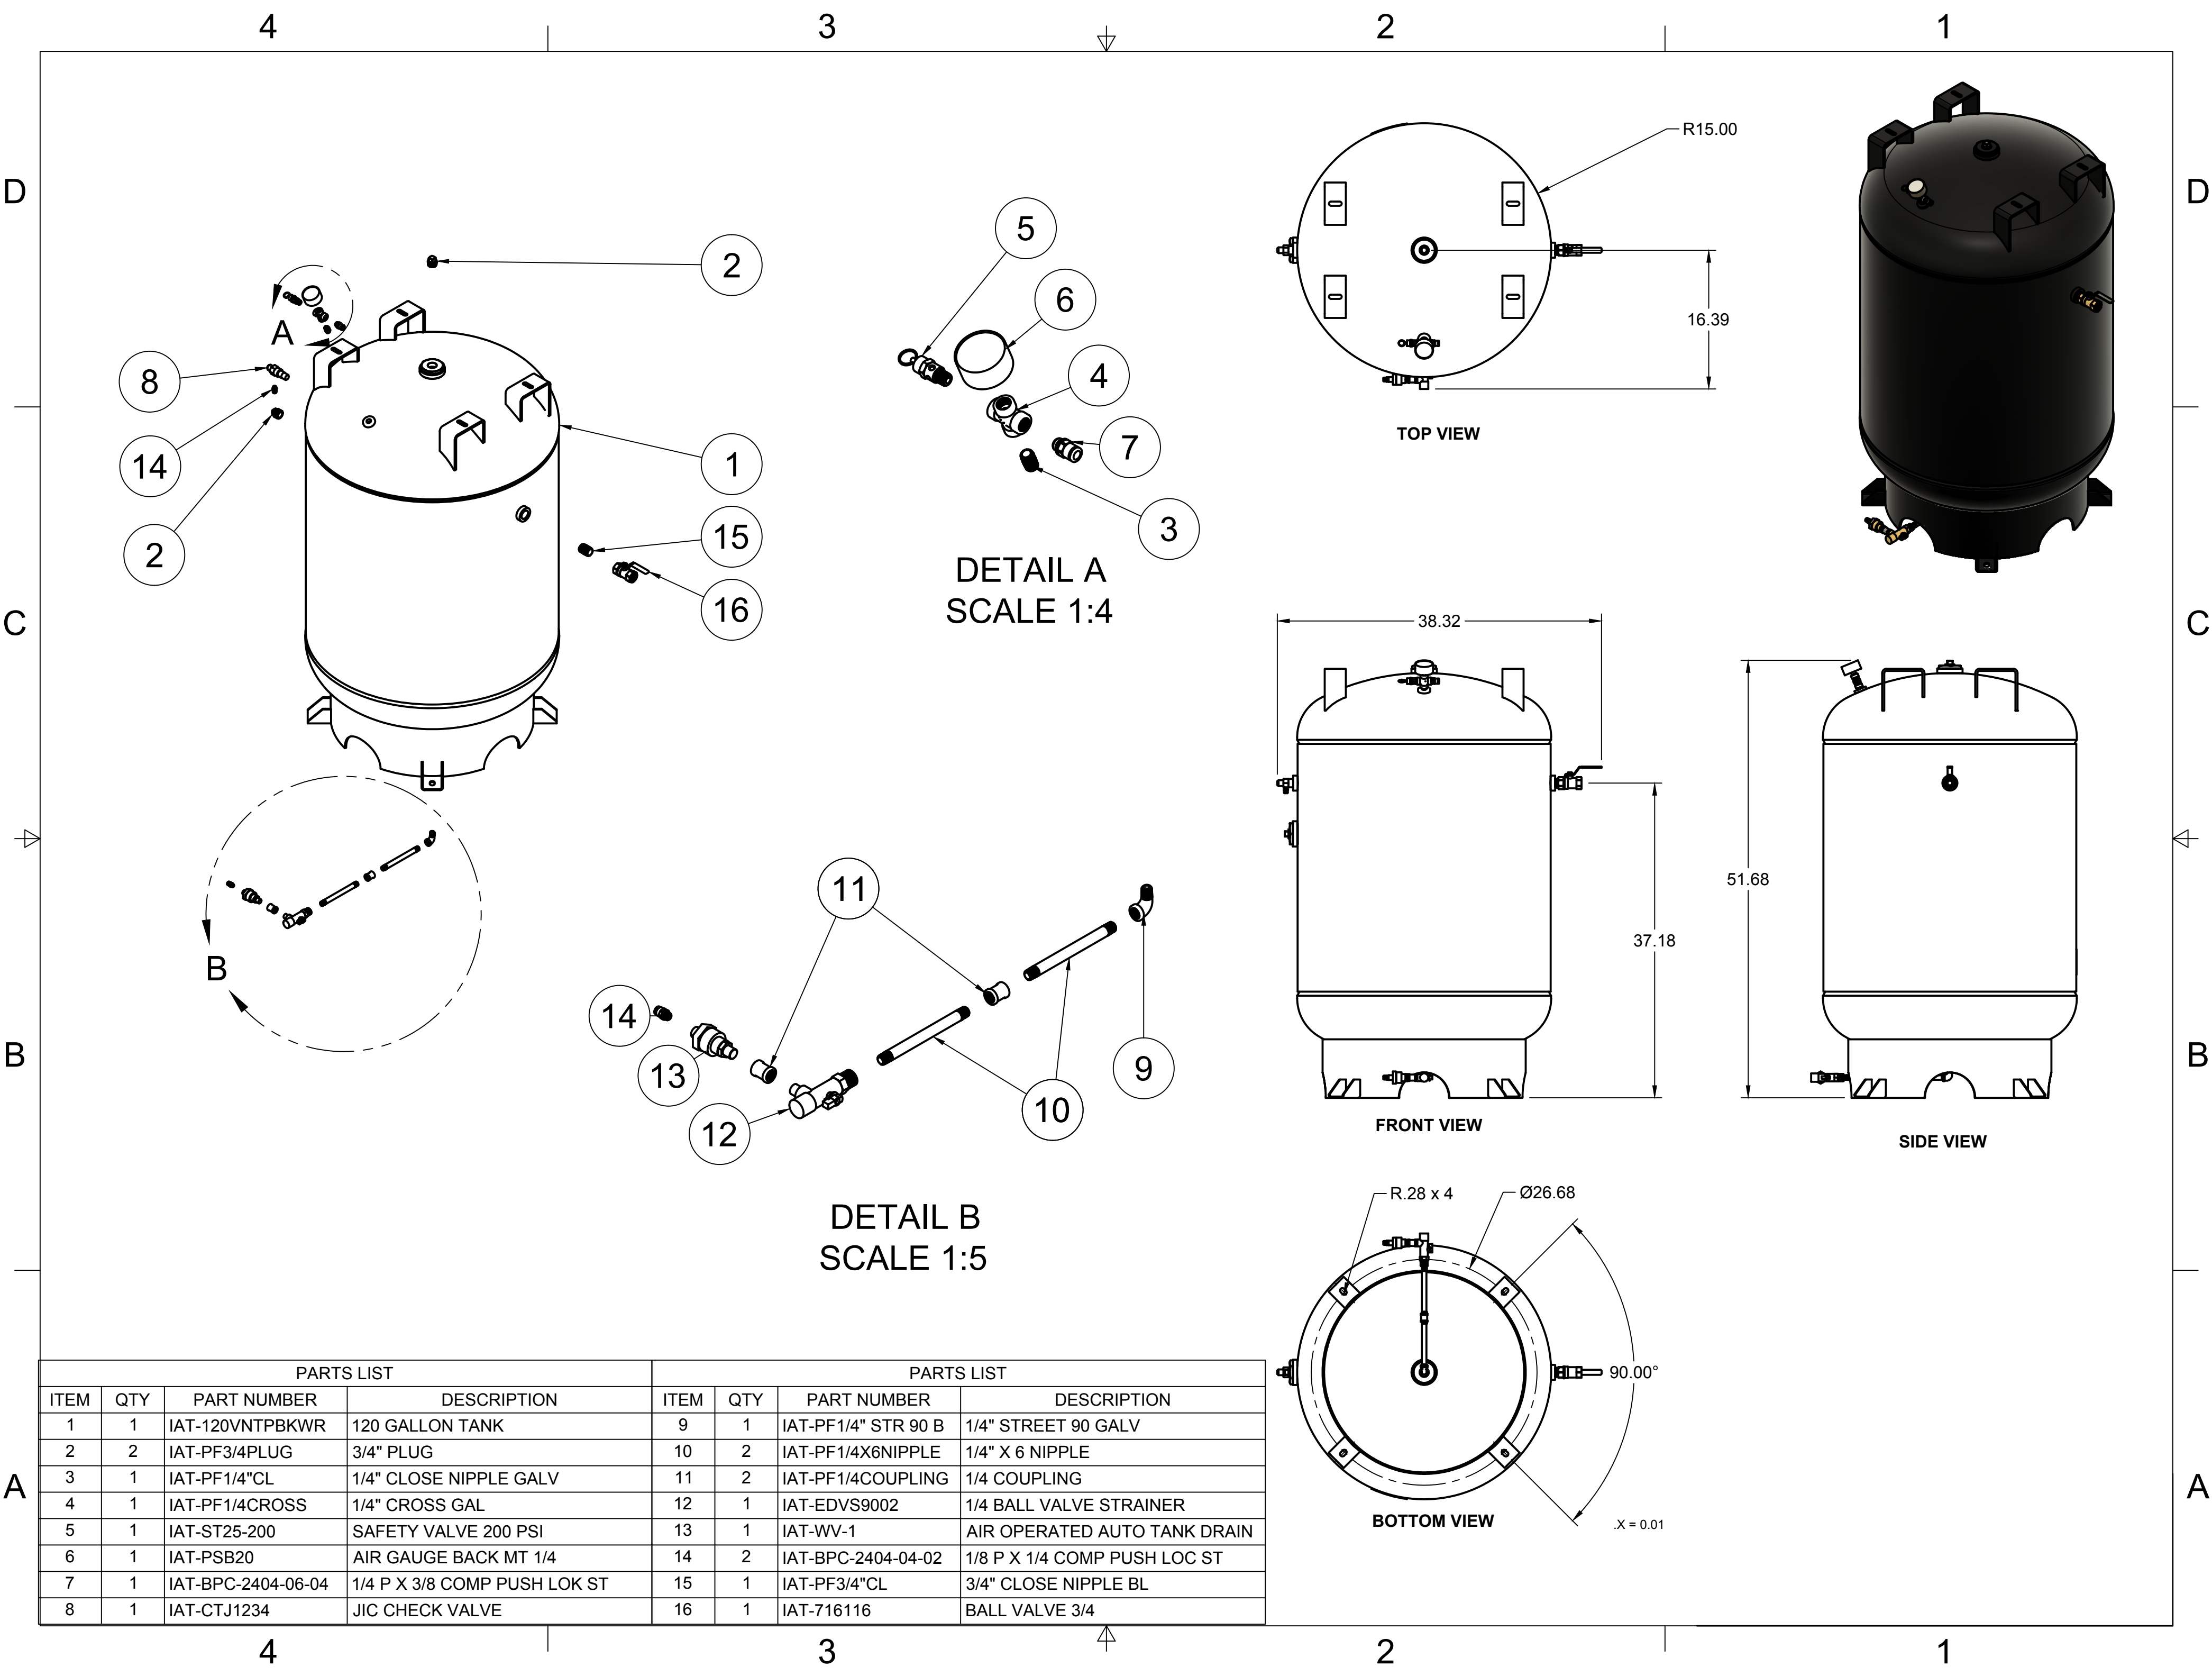

2

1

3

TOP VIEW

FRONT VIEW

SIDE VIEW

PARTS LIST

ITEM	QTY	PART NUMBER	DESCRIPTION
1	1	IAT-T120VE46	120 GALLON TANK ASSEMBLY ELITE
2	1	IAT-B103E	10HP 3 PHASE ELITE HORIZ SKID
3	1	IAT-RCP-10-230-3	10 HP 3PH 208-230V WEG STARTE

**TANK DISCHARGE  
OUTLET SIZE: 3/4"**

PARTS LIST				PARTS LIST			
ITEM	QTY	PART NUMBER	DESCRIPTION	ITEM	QTY	PART NUMBER	DESCRIPTION
1	1	IAT-184-215TMP	184-215T MOTOR PLATE	9	1	IAT-4972NM	3/4X3/4 90 CONN FOR 10 SEOPRE
2	1	IAT-EM-10-3-17T	10HP TEFC 3 PHASE 1750 RPM	10	2	IAT-1/8X1X12	STRAP BELT GUARD
3	1	IAT-CA2	10HP BARE PUMP	11	1	IAT-CA-3353103	LOW OIL PIPE CONNECTOR
4	1	IAT-BG40X20X5-V2	#3-03 BELT GUARD 10HP ELE NEW	12	1	IAT-3353102-D	LOW OIL MONITOR
5	1	IAT-M-12-AL	BELT GUARD COOLER 48 CFM	13	1	IAT-TP32BKWR	32IN TOP PLATE
6	1	IAT-2404-08-12-O	3/4MP X 1/2 M JIC STRAIGHT OR	14	1	IAT-2BK90-1-3/8	2B 8.75 FIXED BORE 1-3/8
7	2	IAT-2501-08-12-O	3/4 MP X 1/2 M JIC 90 DEG R IN	15	2	IAT-B80	80" BELTS
8	2	IAT-PF3/4PLUG	3/4" PLUG				

DETAIL A  
SCALE 1:4

DETAIL B  
SCALE 1:5

PARTS LIST				PARTS LIST			
ITEM	QTY	PART NUMBER	DESCRIPTION	ITEM	QTY	PART NUMBER	DESCRIPTION
1	1	IAT-120VNTPBKWR	120 GALLON TANK	9	1	IAT-PF1/4" STR 90 B	1/4" STREET 90 GALV
2	2	IAT-PF3/4PLUG	3/4" PLUG	10	2	IAT-PF1/4X6NIPPLE	1/4" X 6 NIPPLE
3	1	IAT-PF1/4"CL	1/4" CLOSE NIPPLE GALV	11	2	IAT-PF1/4COUPLING	1/4 COUPLING
4	1	IAT-PF1/4CROSS	1/4" CROSS GAL	12	1	IAT-EDVS9002	1/4 BALL VALVE STRAINER
5	1	IAT-ST25-200	SAFETY VALVE 200 PSI	13	1	IAT-WV-1	AIR OPERATED AUTO TANK DRAIN
6	1	IAT-PSB20	AIR GAUGE BACK MT 1/4	14	2	IAT-BPC-2404-04-02	1/8 P X 1/4 COMP PUSH LOC ST
7	1	IAT-BPC-2404-06-04	1/4 P X 3/8 COMP PUSH LOK ST	15	1	IAT-PF3/4"CL	3/4" CLOSE NIPPLE BL
8	1	IAT-CTJ1234	JIC CHECK VALVE	16	1	IAT-716116	BALL VALVE 3/4