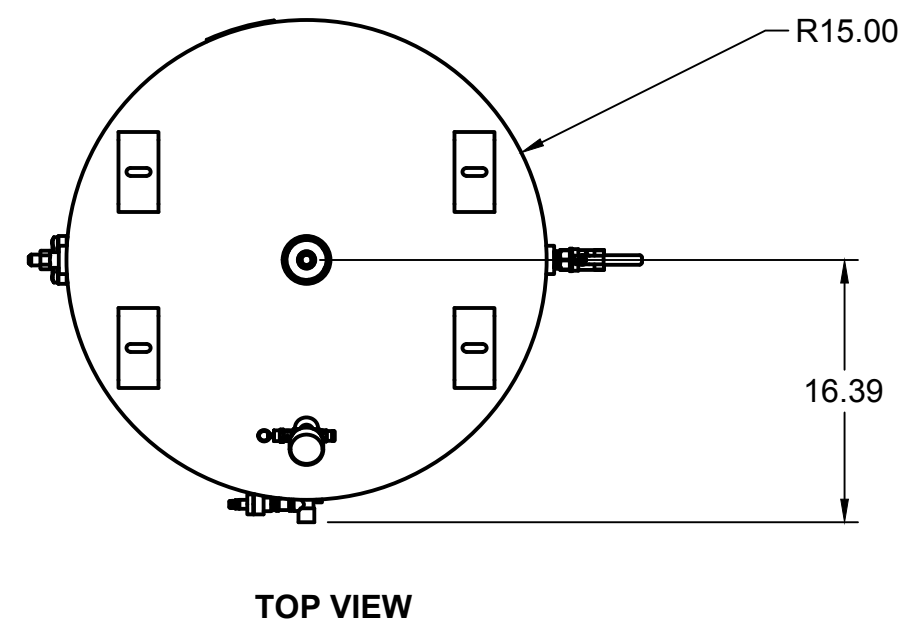

2

1

3

TOP VIEW

FRONT VIEW

SIDE VIEW

PARTS LIST

ITEM	QTY	PART NUMBER	DESCRIPTION
1	1	IAT-T120VE46	120 GALLON TANK ASSEMBLY ELITE
2	1	IAT-B103E	10HP 3 PHASE ELITE HORIZ SKID
3	1	IAT-RCP-10-230-3	10 HP 3PH 208-230V WEG STARTE

**TANK DISCHARGE  
OUTLET SIZE: 3/4"**

PARTS LIST				PARTS LIST			
ITEM	QTY	PART NUMBER	DESCRIPTION	ITEM	QTY	PART NUMBER	DESCRIPTION
1	1	IAT-184-215TMP	184-215T MOTOR PLATE	9	1	IAT-4972NM	3/4X3/4 90 CONN FOR 10 SEOPRE
2	1	IAT-EM-10-3-17T	10HP TEFC 3 PHASE 1750 RPM	10	2	IAT-1/8X1X12	STRAP BELT GUARD
3	1	IAT-CA2	10HP BARE PUMP	11	1	IAT-CA-3353103	LOW OIL PIPE CONNECTOR
4	1	IAT-BG40X20X5-V2	#3-03 BELT GUARD 10HP ELE NEW	12	1	IAT-3353102-D	LOW OIL MONITOR
5	1	IAT-M-12-AL	BELT GUARD COOLER 48 CFM	13	1	IAT-TP32BKWR	32IN TOP PLATE
6	1	IAT-2404-08-12-O	3/4MP X 1/2 M JIC STRAIGHT OR	14	1	IAT-2BK90-1-3/8	2B 8.75 FIXED BORE 1-3/8
7	2	IAT-2501-08-12-O	3/4 MP X 1/2 M JIC 90 DEG R IN	15	2	IAT-B80	80" BELTS
8	2	IAT-PF3/4PLUG	3/4" PLUG				

DETAIL A  
SCALE 1:4

DETAIL B  
SCALE 1:5

PARTS LIST				PARTS LIST			
ITEM	QTY	PART NUMBER	DESCRIPTION	ITEM	QTY	PART NUMBER	DESCRIPTION
1	1	IAT-120VNTPBKWR	120 GALLON TANK	9	1	IAT-PF1/4" STR 90 B	1/4" STREET 90 GALV
2	2	IAT-PF3/4PLUG	3/4" PLUG	10	2	IAT-PF1/4X6NIPPLE	1/4" X 6 NIPPLE
3	1	IAT-PF1/4"CL	1/4" CLOSE NIPPLE GALV	11	2	IAT-PF1/4COUPLING	1/4 COUPLING
4	1	IAT-PF1/4CROSS	1/4" CROSS GAL	12	1	IAT-EDVS9002	1/4 BALL VALVE STRAINER
5	1	IAT-ST25-200	SAFETY VALVE 200 PSI	13	1	IAT-WV-1	AIR OPERATED AUTO TANK DRAIN
6	1	IAT-PSB20	AIR GAUGE BACK MT 1/4	14	2	IAT-BPC-2404-04-02	1/8 P X 1/4 COMP PUSH LOC ST
7	1	IAT-BPC-2404-06-04	1/4 P X 3/8 COMP PUSH LOK ST	15	1	IAT-PF3/4"CL	3/4" CLOSE NIPPLE BL
8	1	IAT-CTJ1234	JIC CHECK VALVE	16	1	IAT-716116	BALL VALVE 3/4