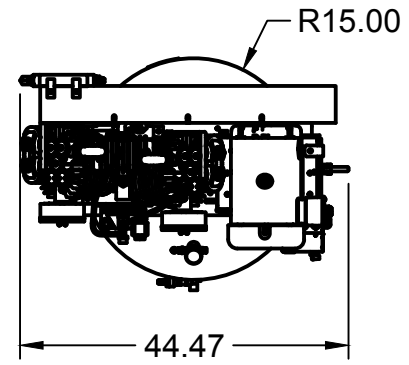

2

1

3

TOP VIEW

FRONT VIEW

SIDE VIEW

PARTS LIST

ITEM	QTY	PART NUMBER	DESCRIPTION
1	1	IAT-T120VE46	120 GALLON TANK ASSEMBLY ELITE
2	1	IAT-B103E	10HP 3 PHASE ELITE HORIZ SKID
3	1	IAT-RCP-10-230-3	10 HP 3PH 208-230V WEG STARTE

**TANK DISCHARGE  
OUTLET SIZE: 3/4"**

PARTS LIST				PARTS LIST			
ITEM	QTY	PART NUMBER	DESCRIPTION	ITEM	QTY	PART NUMBER	DESCRIPTION
1	1	IAT-184-215TMP	184-215T MOTOR PLATE	9	1	IAT-4972NM	3/4X3/4 90 CONN FOR 10 SEOPRE
2	1	IAT-EM-10-3-17T	10HP TEFC 3 PHASE 1750 RPM	10	2	IAT-1/8X1X12	STRAP BELT GUARD
3	1	IAT-CA2	10HP BARE PUMP	11	1	IAT-CA-3353103	LOW OIL PIPE CONNECTOR
4	1	IAT-BG40X20X5-V2	#3-03 BELT GUARD 10HP ELE NEW	12	1	IAT-3353102-D	LOW OIL MONITOR
5	1	IAT-M-12-AL	BELT GUARD COOLER 48 CFM	13	1	IAT-TP32BKWR	32IN TOP PLATE
6	1	IAT-2404-08-12-O	3/4MP X 1/2 M JIC STRAIGHT OR	14	1	IAT-2BK90-1-3/8	2B 8.75 FIXED BORE 1-3/8
7	2	IAT-2501-08-12-O	3/4 MP X 1/2 M JIC 90 DEG R IN	15	2	IAT-B80	80" BELTS
8	2	IAT-PF3/4PLUG	3/4" PLUG				

DETAIL A  
SCALE 1:4

DETAIL B  
SCALE 1:5

PARTS LIST				PARTS LIST			
ITEM	QTY	PART NUMBER	DESCRIPTION	ITEM	QTY	PART NUMBER	DESCRIPTION
1	1	IAT-120VNTPBKWR	120 GALLON TANK	9	1	IAT-PF1/4" STR 90 B	1/4" STREET 90 GALV
2	2	IAT-PF3/4PLUG	3/4" PLUG	10	2	IAT-PF1/4X6NIPPLE	1/4" X 6 NIPPLE
3	1	IAT-PF1/4"CL	1/4" CLOSE NIPPLE GALV	11	2	IAT-PF1/4COUPLING	1/4 COUPLING
4	1	IAT-PF1/4CROSS	1/4" CROSS GAL	12	1	IAT-EDVS9002	1/4 BALL VALVE STRAINER
5	1	IAT-ST25-200	SAFETY VALVE 200 PSI	13	1	IAT-WV-1	AIR OPERATED AUTO TANK DRAIN
6	1	IAT-PSB20	AIR GAUGE BACK MT 1/4	14	2	IAT-BPC-2404-04-02	1/8 P X 1/4 COMP PUSH LOC ST
7	1	IAT-BPC-2404-06-04	1/4 P X 3/8 COMP PUSH LOK ST	15	1	IAT-PF3/4"CL	3/4" CLOSE NIPPLE BL
8	1	IAT-CTJ1234	JIC CHECK VALVE	16	1	IAT-716116	BALL VALVE 3/4