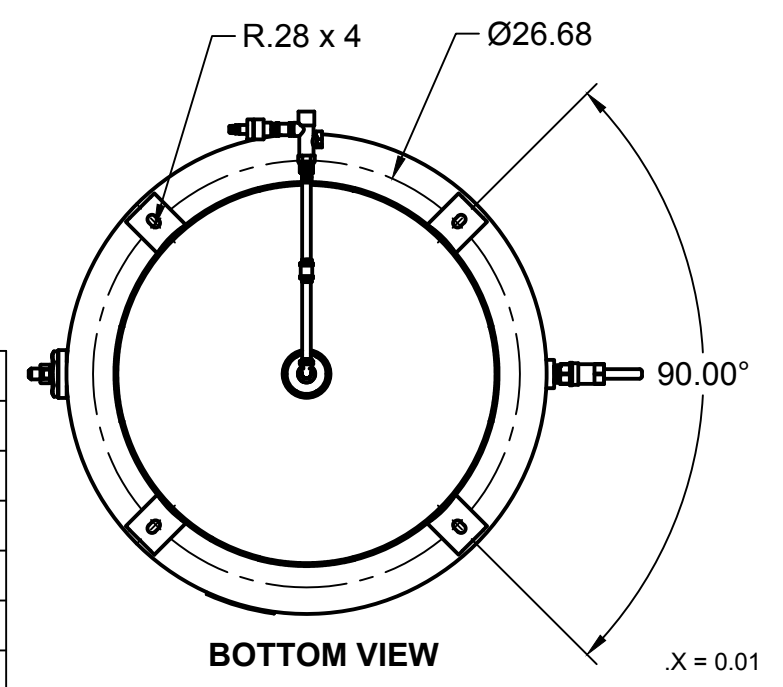

2

1

3

TOP VIEW

FRONT VIEW

SIDE VIEW

PARTS LIST

ITEM	QTY	PART NUMBER	DESCRIPTION
1	1	IAT-T120VE46	120 GALLON TANK ASSEMBLY ELITE
2	1	IAT-B103E	10HP 3 PHASE ELITE HORIZ SKID
3	1	IAT-RCP-10-230-3	10 HP 3PH 208-230V WEG STARTE

**TANK DISCHARGE  
OUTLET SIZE: 3/4"**

PARTS LIST				PARTS LIST			
ITEM	QTY	PART NUMBER	DESCRIPTION	ITEM	QTY	PART NUMBER	DESCRIPTION
1	1	IAT-184-215TMP	184-215T MOTOR PLATE	9	1	IAT-4972NM	3/4X3/4 90 CONN FOR 10 SEOPRE
2	1	IAT-EM-10-3-17T	10HP TEFC 3 PHASE 1750 RPM	10	2	IAT-1/8X1X12	STRAP BELT GUARD
3	1	IAT-CA2	10HP BARE PUMP	11	1	IAT-CA-3353103	LOW OIL PIPE CONNECTOR
4	1	IAT-BG40X20X5-V2	#3-03 BELT GUARD 10HP ELE NEW	12	1	IAT-3353102-D	LOW OIL MONITOR
5	1	IAT-M-12-AL	BELT GUARD COOLER 48 CFM	13	1	IAT-TP32BKWR	32IN TOP PLATE
6	1	IAT-2404-08-12-O	3/4MP X 1/2 M JIC STRAIGHT OR	14	1	IAT-2BK90-1-3/8	2B 8.75 FIXED BORE 1-3/8
7	2	IAT-2501-08-12-O	3/4 MP X 1/2 M JIC 90 DEG R IN	15	2	IAT-B80	80" BELTS
8	2	IAT-PF3/4PLUG	3/4" PLUG				

DETAIL A  
SCALE 1:4

DETAIL B  
SCALE 1:5

PARTS LIST				PARTS LIST			
ITEM	QTY	PART NUMBER	DESCRIPTION	ITEM	QTY	PART NUMBER	DESCRIPTION
1	1	IAT-120VNTPBKWR	120 GALLON TANK	9	1	IAT-PF1/4" STR 90 B	1/4" STREET 90 GALV
2	2	IAT-PF3/4PLUG	3/4" PLUG	10	2	IAT-PF1/4X6NIPPLE	1/4" X 6 NIPPLE
3	1	IAT-PF1/4"CL	1/4" CLOSE NIPPLE GALV	11	2	IAT-PF1/4COUPLING	1/4 COUPLING
4	1	IAT-PF1/4CROSS	1/4" CROSS GAL	12	1	IAT-EDVS9002	1/4 BALL VALVE STRAINER
5	1	IAT-ST25-200	SAFETY VALVE 200 PSI	13	1	IAT-WV-1	AIR OPERATED AUTO TANK DRAIN
6	1	IAT-PSB20	AIR GAUGE BACK MT 1/4	14	2	IAT-BPC-2404-04-02	1/8 P X 1/4 COMP PUSH LOC ST
7	1	IAT-BPC-2404-06-04	1/4 P X 3/8 COMP PUSH LOK ST	15	1	IAT-PF3/4"CL	3/4" CLOSE NIPPLE BL
8	1	IAT-CTJ1234	JIC CHECK VALVE	16	1	IAT-716116	BALL VALVE 3/4