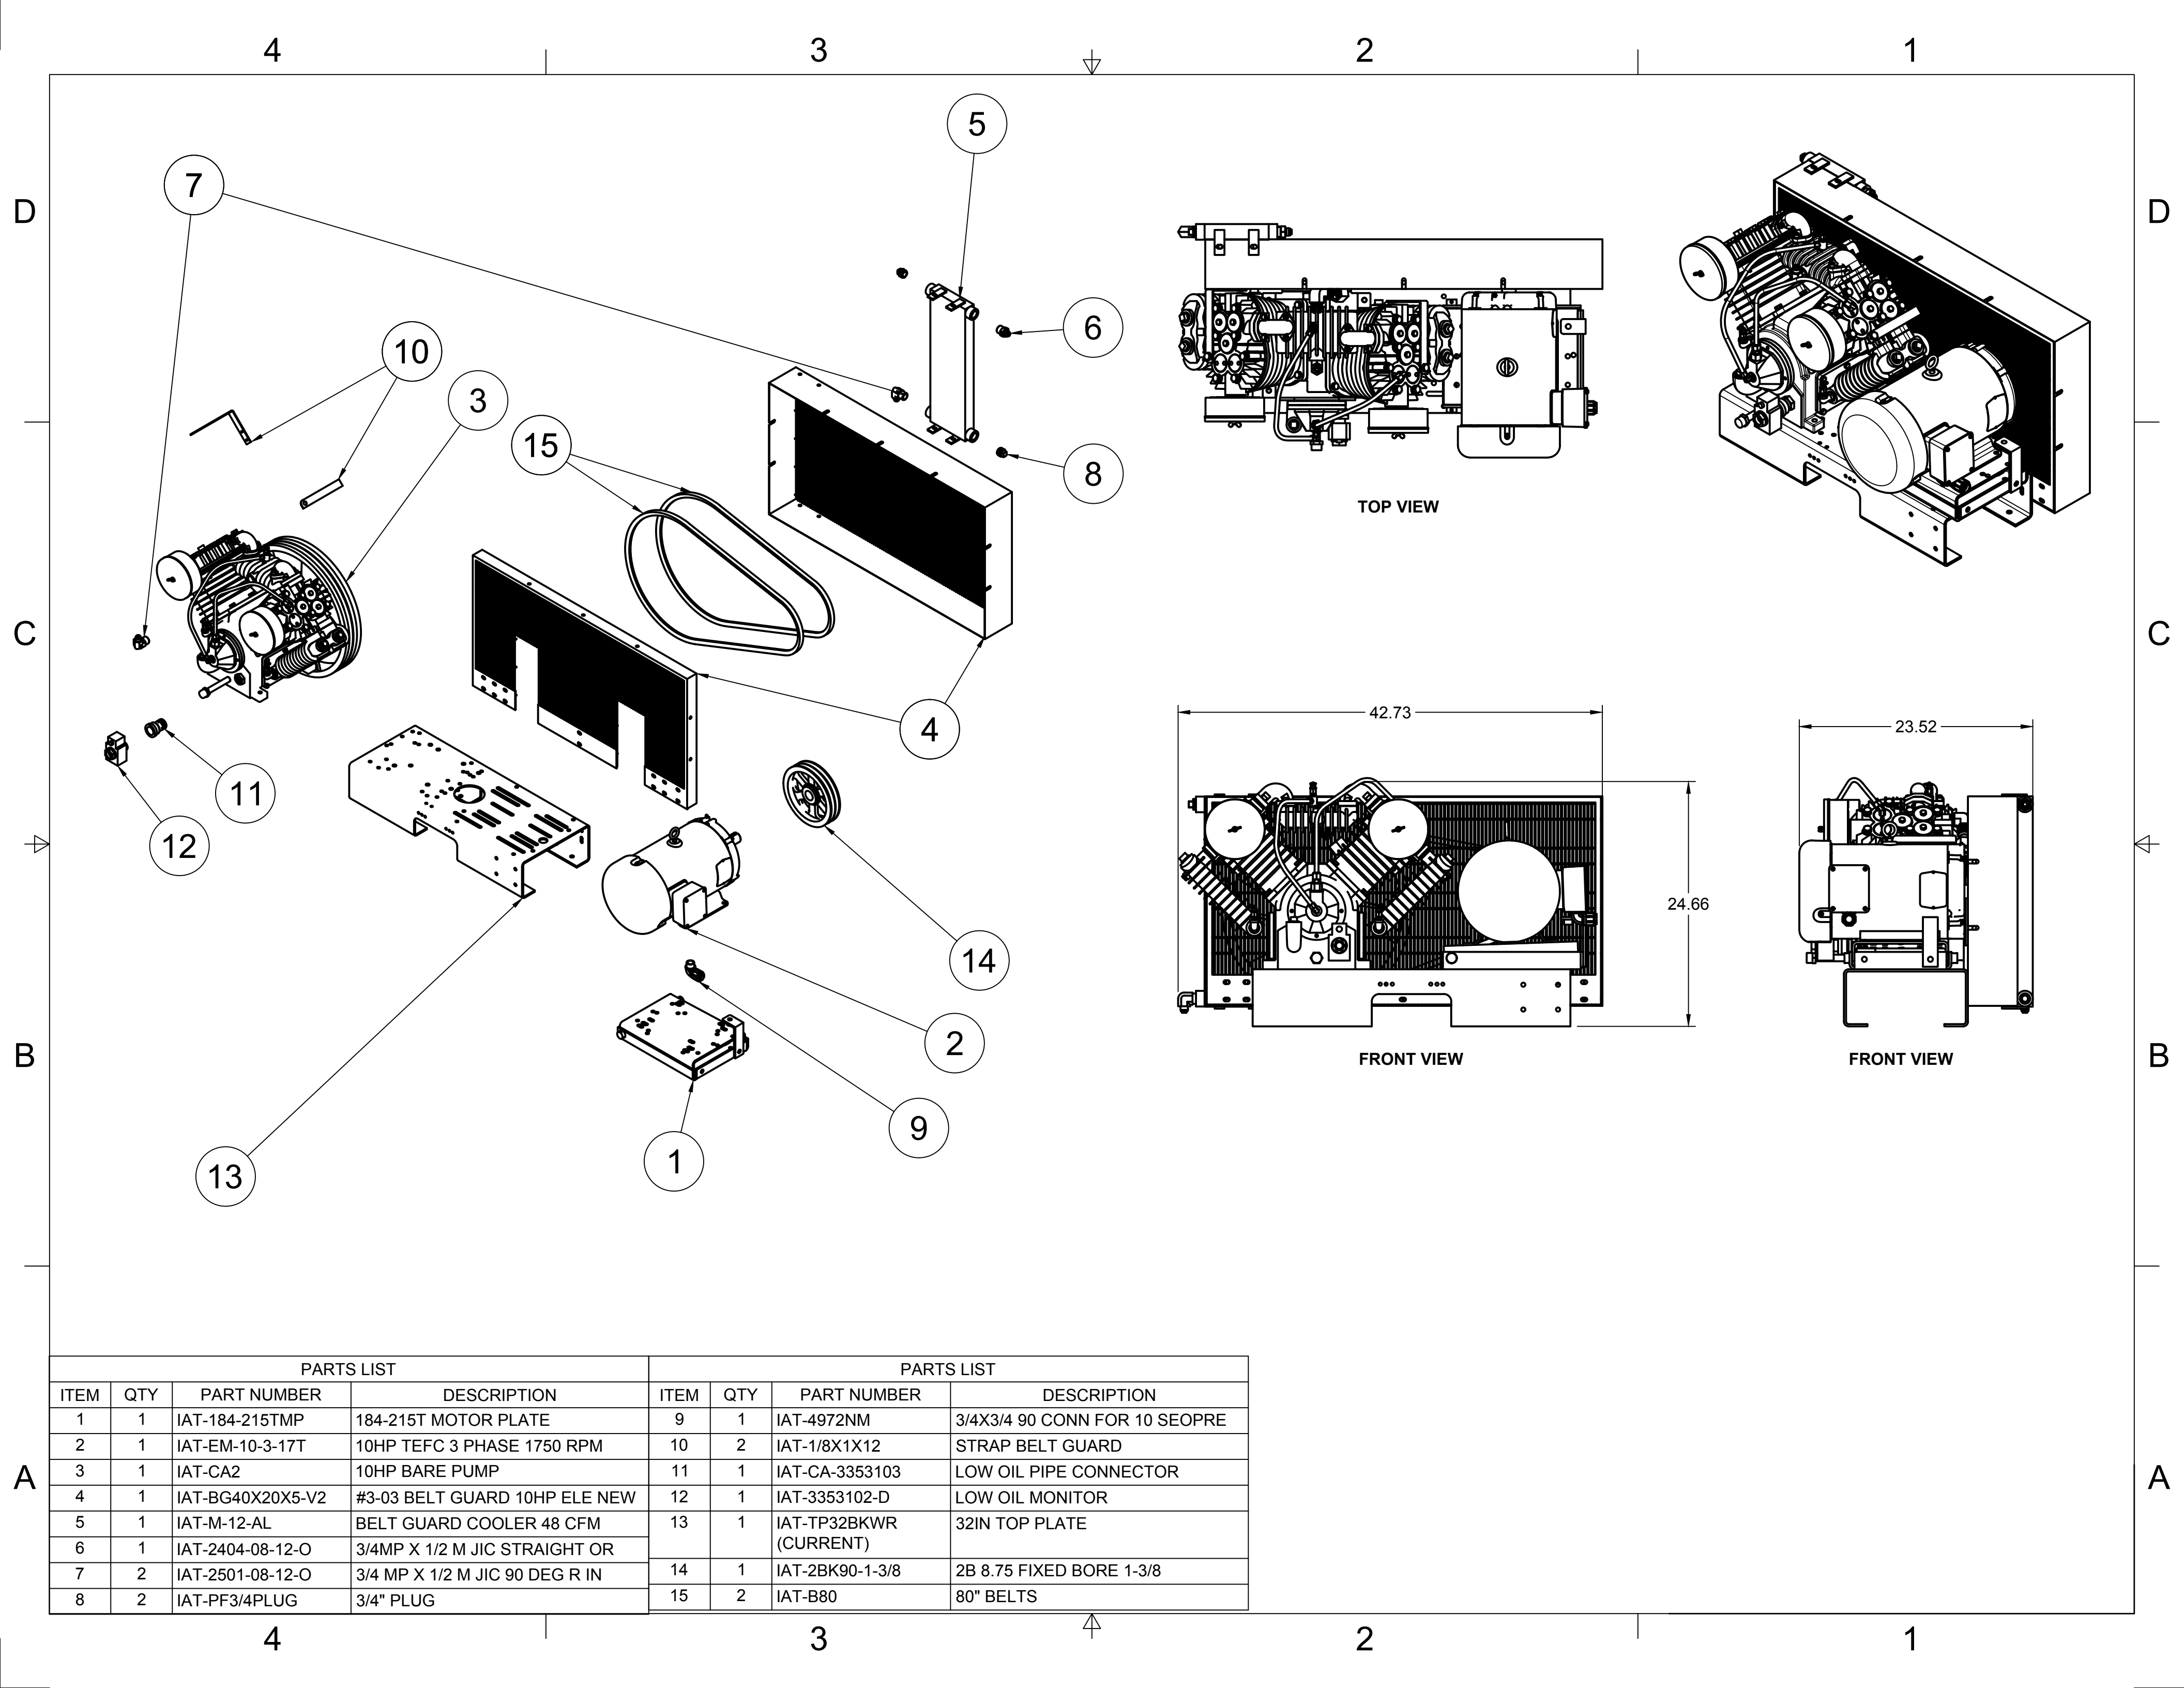

2

1

3

TOP VIEW

FRONT VIEW

SIDE VIEW

PARTS LIST

ITEM	QTY	PART NUMBER	DESCRIPTION
1	1	IAT-T120VE46	120 GALLON TANK ASSEMBLY ELITE
2	1	IAT-B103E	10HP 3 PHASE ELITE HORIZ SKID
3	1	IAT-RCP-10-230-3	10 HP 3PH 208-230V WEG STARTE

**TANK DISCHARGE  
OUTLET SIZE: 3/4"**

PARTS LIST				PARTS LIST			
ITEM	QTY	PART NUMBER	DESCRIPTION	ITEM	QTY	PART NUMBER	DESCRIPTION
1	1	IAT-184-215TMP	184-215T MOTOR PLATE	9	1	IAT-4972NM	3/4X3/4 90 CONN FOR 10 SEOPRE
2	1	IAT-EM-10-3-17T	10HP TEFC 3 PHASE 1750 RPM	10	2	IAT-1/8X1X12	STRAP BELT GUARD
3	1	IAT-CA2	10HP BARE PUMP	11	1	IAT-CA-3353103	LOW OIL PIPE CONNECTOR
4	1	IAT-BG40X20X5-V2	#3-03 BELT GUARD 10HP ELE NEW	12	1	IAT-3353102-D	LOW OIL MONITOR
5	1	IAT-M-12-AL	BELT GUARD COOLER 48 CFM	13	1	IAT-TP32BKWR	32IN TOP PLATE
6	1	IAT-2404-08-12-O	3/4MP X 1/2 M JIC STRAIGHT OR	14	1	IAT-2BK90-1-3/8	2B 8.75 FIXED BORE 1-3/8
7	2	IAT-2501-08-12-O	3/4 MP X 1/2 M JIC 90 DEG R IN	15	2	IAT-B80	80" BELTS
8	2	IAT-PF3/4PLUG	3/4" PLUG				

DETAIL A  
SCALE 1:4

DETAIL B  
SCALE 1:5

PARTS LIST				PARTS LIST			
ITEM	QTY	PART NUMBER	DESCRIPTION	ITEM	QTY	PART NUMBER	DESCRIPTION
1	1	IAT-120VNTPBKWR	120 GALLON TANK	9	1	IAT-PF1/4" STR 90 B	1/4" STREET 90 GALV
2	2	IAT-PF3/4PLUG	3/4" PLUG	10	2	IAT-PF1/4X6NIPPLE	1/4" X 6 NIPPLE
3	1	IAT-PF1/4"CL	1/4" CLOSE NIPPLE GALV	11	2	IAT-PF1/4COUPLING	1/4 COUPLING
4	1	IAT-PF1/4CROSS	1/4" CROSS GAL	12	1	IAT-EDVS9002	1/4 BALL VALVE STRAINER
5	1	IAT-ST25-200	SAFETY VALVE 200 PSI	13	1	IAT-WV-1	AIR OPERATED AUTO TANK DRAIN
6	1	IAT-PSB20	AIR GAUGE BACK MT 1/4	14	2	IAT-BPC-2404-04-02	1/8 P X 1/4 COMP PUSH LOC ST
7	1	IAT-BPC-2404-06-04	1/4 P X 3/8 COMP PUSH LOK ST	15	1	IAT-PF3/4"CL	3/4" CLOSE NIPPLE BL
8	1	IAT-CTJ1234	JIC CHECK VALVE	16	1	IAT-716116	BALL VALVE 3/4