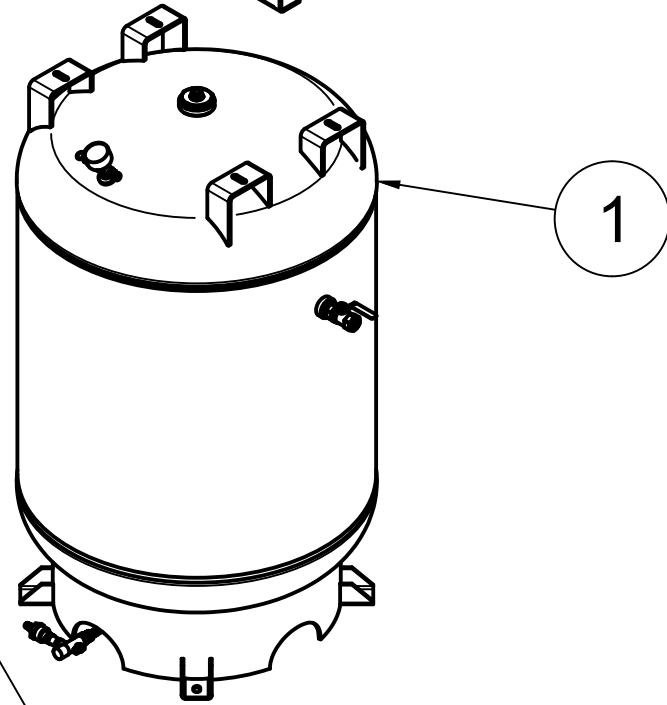

2

1

3

TOP VIEW

FRONT VIEW

SIDE VIEW

PARTS LIST

ITEM	QTY	PART NUMBER	DESCRIPTION
1	1	IAT-T120VE46	120 GALLON TANK ASSEMBLY ELITE
2	1	IAT-B103E	10HP 3 PHASE ELITE HORIZ SKID
3	1	IAT-RCP-10-230-3	10 HP 3PH 208-230V WEG STARTE

**TANK DISCHARGE  
OUTLET SIZE: 3/4"**

PARTS LIST				PARTS LIST			
ITEM	QTY	PART NUMBER	DESCRIPTION	ITEM	QTY	PART NUMBER	DESCRIPTION
1	1	IAT-184-215TMP	184-215T MOTOR PLATE	9	1	IAT-4972NM	3/4X3/4 90 CONN FOR 10 SEOPRE
2	1	IAT-EM-10-3-17T	10HP TEFC 3 PHASE 1750 RPM	10	2	IAT-1/8X1X12	STRAP BELT GUARD
3	1	IAT-CA2	10HP BARE PUMP	11	1	IAT-CA-3353103	LOW OIL PIPE CONNECTOR
4	1	IAT-BG40X20X5-V2	#3-03 BELT GUARD 10HP ELE NEW	12	1	IAT-3353102-D	LOW OIL MONITOR
5	1	IAT-M-12-AL	BELT GUARD COOLER 48 CFM	13	1	IAT-TP32BKWR	32IN TOP PLATE
6	1	IAT-2404-08-12-O	3/4MP X 1/2 M JIC STRAIGHT OR	14	1	IAT-2BK90-1-3/8	2B 8.75 FIXED BORE 1-3/8
7	2	IAT-2501-08-12-O	3/4 MP X 1/2 M JIC 90 DEG R IN	15	2	IAT-B80	80" BELTS
8	2	IAT-PF3/4PLUG	3/4" PLUG				

DETAIL A  
SCALE 1:4

DETAIL B  
SCALE 1:5

PARTS LIST				PARTS LIST			
ITEM	QTY	PART NUMBER	DESCRIPTION	ITEM	QTY	PART NUMBER	DESCRIPTION
1	1	IAT-120VNTPBKWR	120 GALLON TANK	9	1	IAT-PF1/4" STR 90 B	1/4" STREET 90 GALV
2	2	IAT-PF3/4PLUG	3/4" PLUG	10	2	IAT-PF1/4X6NIPPLE	1/4" X 6 NIPPLE
3	1	IAT-PF1/4"CL	1/4" CLOSE NIPPLE GALV	11	2	IAT-PF1/4COUPLING	1/4 COUPLING
4	1	IAT-PF1/4CROSS	1/4" CROSS GAL	12	1	IAT-EDVS9002	1/4 BALL VALVE STRAINER
5	1	IAT-ST25-200	SAFETY VALVE 200 PSI	13	1	IAT-WV-1	AIR OPERATED AUTO TANK DRAIN
6	1	IAT-PSB20	AIR GAUGE BACK MT 1/4	14	2	IAT-BPC-2404-04-02	1/8 P X 1/4 COMP PUSH LOC ST
7	1	IAT-BPC-2404-06-04	1/4 P X 3/8 COMP PUSH LOK ST	15	1	IAT-PF3/4"CL	3/4" CLOSE NIPPLE BL
8	1	IAT-CTJ1234	JIC CHECK VALVE	16	1	IAT-716116	BALL VALVE 3/4