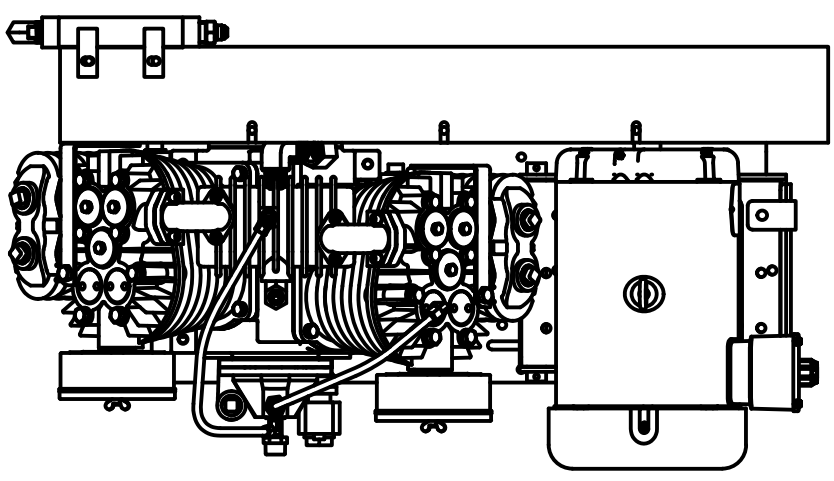

2

1

3

TOP VIEW

FRONT VIEW

SIDE VIEW

PARTS LIST

ITEM	QTY	PART NUMBER	DESCRIPTION
1	1	IAT-T120VE46	120 GALLON TANK ASSEMBLY ELITE
2	1	IAT-B103E	10HP 3 PHASE ELITE HORIZ SKID
3	1	IAT-RCP-10-230-3	10 HP 3PH 208-230V WEG STARTE

**TANK DISCHARGE  
OUTLET SIZE: 3/4"**

PARTS LIST				PARTS LIST			
ITEM	QTY	PART NUMBER	DESCRIPTION	ITEM	QTY	PART NUMBER	DESCRIPTION
1	1	IAT-184-215TMP	184-215T MOTOR PLATE	9	1	IAT-4972NM	3/4X3/4 90 CONN FOR 10 SEOPRE
2	1	IAT-EM-10-3-17T	10HP TEFC 3 PHASE 1750 RPM	10	2	IAT-1/8X1X12	STRAP BELT GUARD
3	1	IAT-CA2	10HP BARE PUMP	11	1	IAT-CA-3353103	LOW OIL PIPE CONNECTOR
4	1	IAT-BG40X20X5-V2	#3-03 BELT GUARD 10HP ELE NEW	12	1	IAT-3353102-D	LOW OIL MONITOR
5	1	IAT-M-12-AL	BELT GUARD COOLER 48 CFM	13	1	IAT-TP32BKWR	32IN TOP PLATE
6	1	IAT-2404-08-12-O	3/4MP X 1/2 M JIC STRAIGHT OR	14	1	IAT-2BK90-1-3/8	2B 8.75 FIXED BORE 1-3/8
7	2	IAT-2501-08-12-O	3/4 MP X 1/2 M JIC 90 DEG R IN	15	2	IAT-B80	80" BELTS
8	2	IAT-PF3/4PLUG	3/4" PLUG				

DETAIL A  
SCALE 1:4

DETAIL B  
SCALE 1:5

PARTS LIST				PARTS LIST			
ITEM	QTY	PART NUMBER	DESCRIPTION	ITEM	QTY	PART NUMBER	DESCRIPTION
1	1	IAT-120VNTPBKWR	120 GALLON TANK	9	1	IAT-PF1/4" STR 90 B	1/4" STREET 90 GALV
2	2	IAT-PF3/4PLUG	3/4" PLUG	10	2	IAT-PF1/4X6NIPPLE	1/4" X 6 NIPPLE
3	1	IAT-PF1/4"CL	1/4" CLOSE NIPPLE GALV	11	2	IAT-PF1/4COUPLING	1/4 COUPLING
4	1	IAT-PF1/4CROSS	1/4" CROSS GAL	12	1	IAT-EDVS9002	1/4 BALL VALVE STRAINER
5	1	IAT-ST25-200	SAFETY VALVE 200 PSI	13	1	IAT-WV-1	AIR OPERATED AUTO TANK DRAIN
6	1	IAT-PSB20	AIR GAUGE BACK MT 1/4	14	2	IAT-BPC-2404-04-02	1/8 P X 1/4 COMP PUSH LOC ST
7	1	IAT-BPC-2404-06-04	1/4 P X 3/8 COMP PUSH LOK ST	15	1	IAT-PF3/4"CL	3/4" CLOSE NIPPLE BL
8	1	IAT-CTJ1234	JIC CHECK VALVE	16	1	IAT-716116	BALL VALVE 3/4