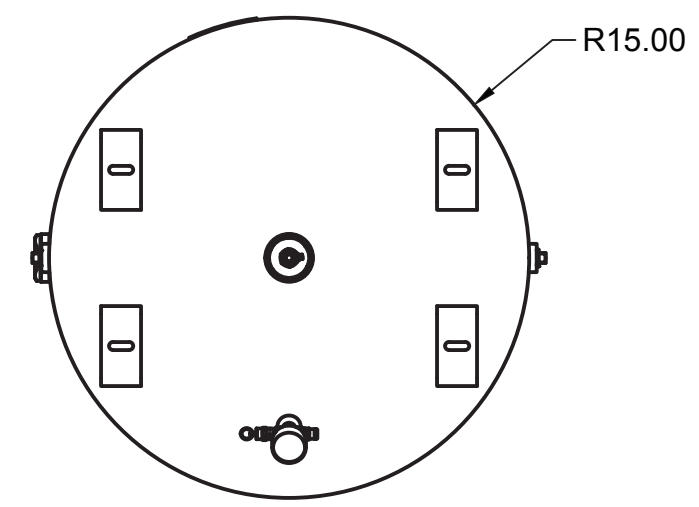

TOP VIEW

FRONT VIEW

SIDE VIEW

PARTS LIST

ITEM	QTY	PART NUMBER	DESCRIPTION
1	1	IAT-T120VB	120 GALLON BASIC TANK ASSEMBLY
2	1	IAT-B103	10HP SKID BASIC ASSEMBLY
3	1	IAT-RCP-10-230-3	10 HP 3PH 208-230V WEG STARTE

PARTS LIST

ITEM	QTY	PART NUMBER	DESCRIPTION
1	1	IAT-TP32BKWR (CURRENT)	32IN TOP PLATE
2	1	IAT-CA2	10HP BARE PUMP
3	1	IAT-EM-10-3-17T	10HP TEFC 3 PHASE 1750 RPM
4	1	IAT-2BK90-1-3/8	2B 8.75 FIXED BORE 1-3/8
5	2	IAT-B80	80" BELTS
6	1	IAT-BG40X20X5EU	#3EU BELT GUARD 10HP ELE
7	1	IAT-4972NM	3/4X3/4 90 CONN FOR 10 SEOPRE
8	1	IAT-2404-08-12-O	3/4MP X 1/2 M JIC STRAIGHT OR
9	2	IAT-1/8X1X12	STRAP BELT GUARD

TOP VIEW

FRONT VIEW

SIDE VIEW

BOTTOM VIEW

DETAIL A
SCALE 1:4

PARTS LIST

ITEM	QTY	PART NUMBER	DESCRIPTION
1	1	IAT-120VNTPBKWR	120 GALLON TANK
2	2	IAT-PF3/4PLUG	3/4" PLUG
3	1	IAT-PF1/4"CL	1/4" CLOSE NIPPLE GALV
4	1	IAT-PF1/4CROSS	1/4" CROSS GAL
5	1	IAT-ST25-200	SAFETY VALVE 200 PSI
6	1	IAT-PSB20	AIR GAUGE BACK MT 1/4
7	1	IAT-BPC-2404-06-04	1/4 P X 3/8 COMP PUSH LOK ST
8	1	IAT-CTJ1234	JIC CHECK VALVE
9	1	IAT-109-2	1/8 BRASS PLUG
10	1	IAT-BDC604-04	1/4 PIPE DRAIN COCK