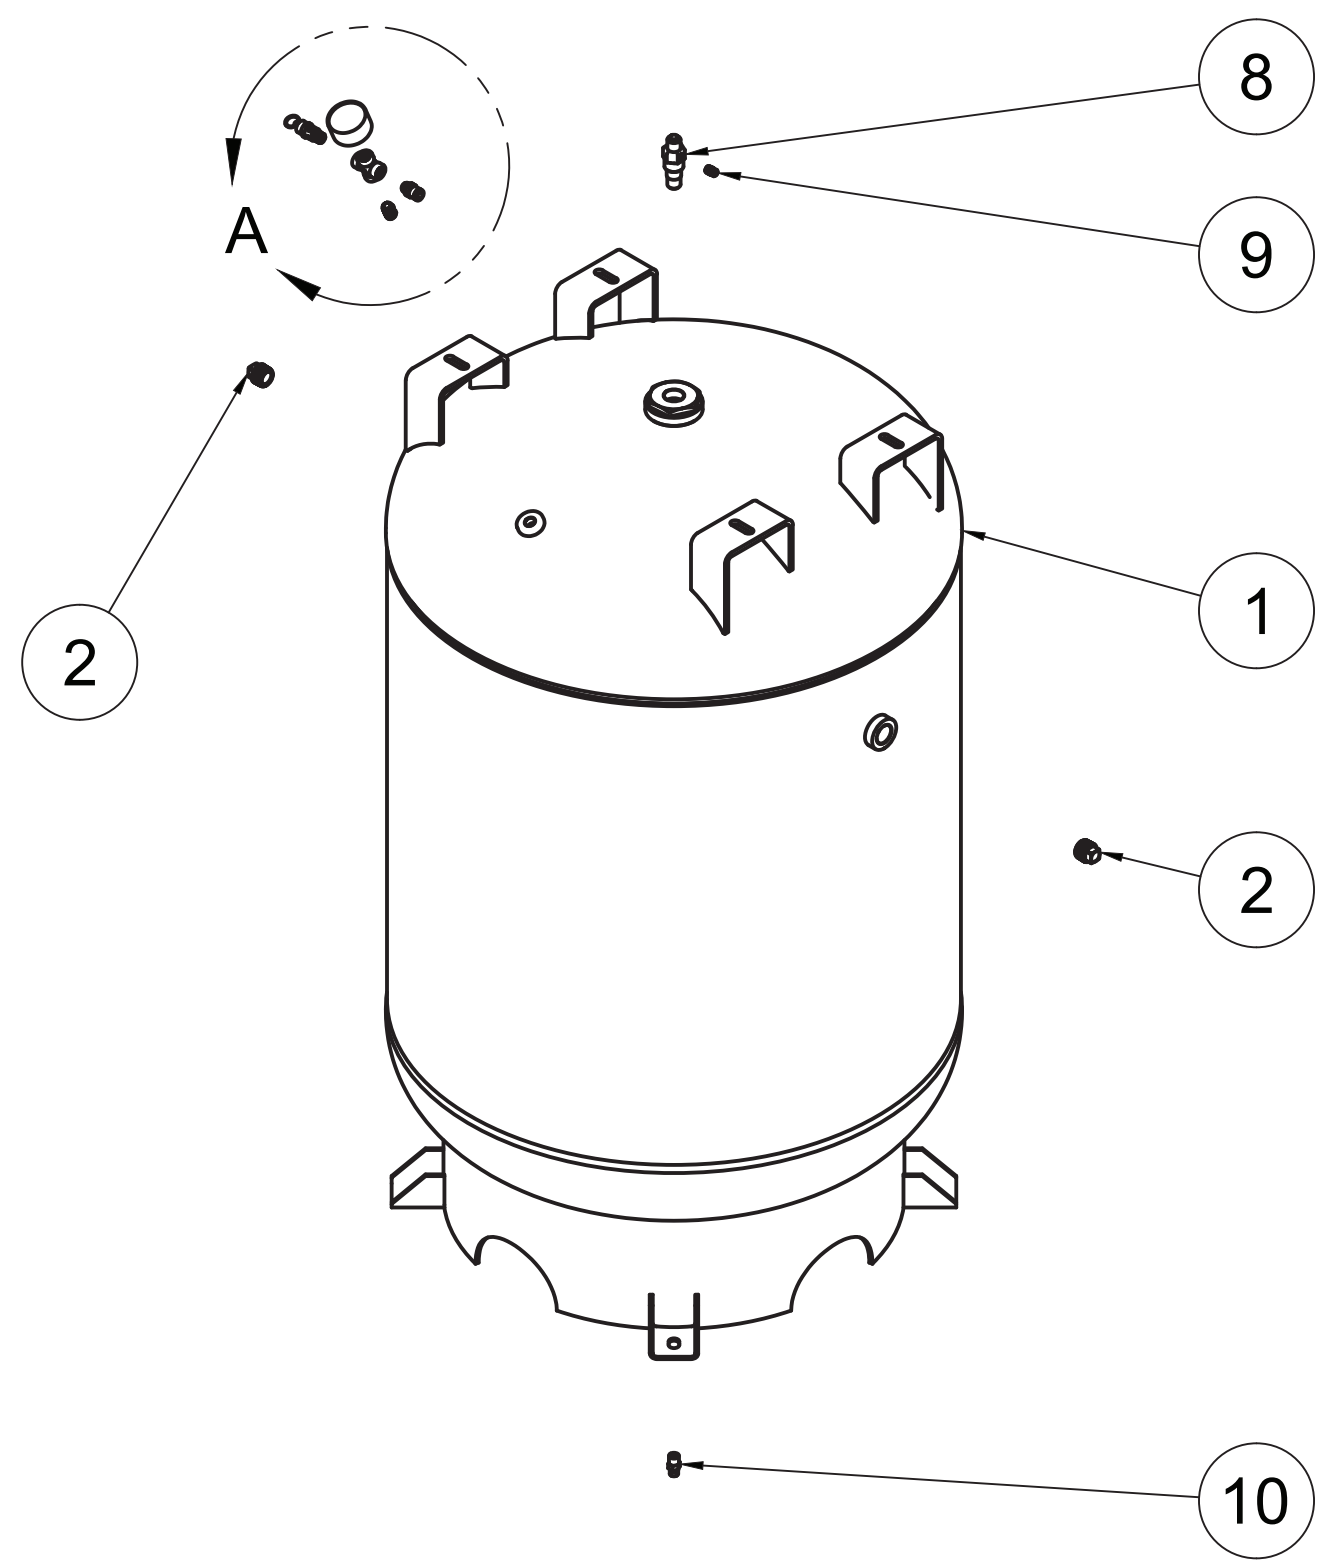

TOP VIEW

FRONT VIEW

SIDE VIEW

PARTS LIST

ITEM	QTY	PART NUMBER	DESCRIPTION
1	1	IAT-T120VB	120 GALLON BASIC TANK ASSEMBLY
2	1	IAT-B103	10HP SKID BASIC ASSEMBLY
3	1	IAT-RCP-10-230-3	10 HP 3PH 208-230V WEG STARTE

PARTS LIST

ITEM	QTY	PART NUMBER	DESCRIPTION
1	1	IAT-TP32BKWR (CURRENT)	32IN TOP PLATE
2	1	IAT-CA2	10HP BARE PUMP
3	1	IAT-EM-10-3-17T	10HP TEFC 3 PHASE 1750 RPM
4	1	IAT-2BK90-1-3/8	2B 8.75 FIXED BORE 1-3/8
5	2	IAT-B80	80" BELTS
6	1	IAT-BG40X20X5EU	#3EU BELT GUARD 10HP ELE
7	1	IAT-4972NM	3/4X3/4 90 CONN FOR 10 SEOPRE
8	1	IAT-2404-08-12-O	3/4MP X 1/2 M JIC STRAIGHT OR
9	2	IAT-1/8X1X12	STRAP BELT GUARD

TOP VIEW

FRONT VIEW

SIDE VIEW

BOTTOM VIEW

DETAIL A
SCALE 1:4

PARTS LIST

ITEM	QTY	PART NUMBER	DESCRIPTION
1	1	IAT-120VNTPBKWR	120 GALLON TANK
2	2	IAT-PF3/4PLUG	3/4" PLUG
3	1	IAT-PF1/4"CL	1/4" CLOSE NIPPLE GALV
4	1	IAT-PF1/4CROSS	1/4" CROSS GAL
5	1	IAT-ST25-200	SAFETY VALVE 200 PSI
6	1	IAT-PSB20	AIR GAUGE BACK MT 1/4
7	1	IAT-BPC-2404-06-04	1/4 P X 3/8 COMP PUSH LOK ST
8	1	IAT-CTJ1234	JIC CHECK VALVE
9	1	IAT-109-2	1/8 BRASS PLUG
10	1	IAT-BDC604-04	1/4 PIPE DRAIN COCK