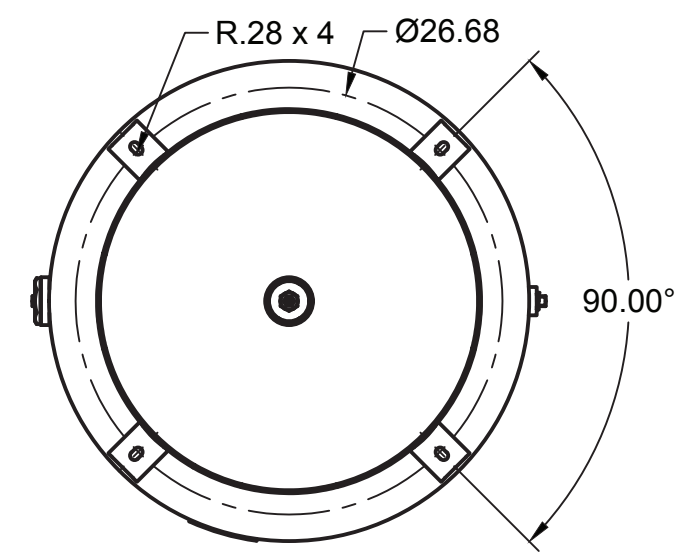

PARTS LIST

ITEM	QTY	PART NUMBER	DESCRIPTION
1	1	IAT-TP32BKWR (CURRENT)	32IN TOP PLATE
2	1	IAT-CA2	10HP BARE PUMP
3	1	IAT-EM-10-3-17T	10HP TEFC 3 PHASE 1750 RPM
4	1	IAT-2BK90-1-3/8	2B 8.75 FIXED BORE 1-3/8
5	2	IAT-B80	80" BELTS
6	1	IAT-BG40X20X5EU	#3EU BELT GUARD 10HP ELE
7	1	IAT-4972NM	3/4X3/4 90 CONN FOR 10 SEOPRE
8	1	IAT-2404-08-12-O	3/4MP X 1/2 M JIC STRAIGHT OR
9	2	IAT-1/8X1X12	STRAP BELT GUARD

TOP VIEW

FRONT VIEW

SIDE VIEW

BOTTOM VIEW

DETAIL A
SCALE 1:4

PARTS LIST

ITEM	QTY	PART NUMBER	DESCRIPTION
1	1	IAT-120VNTPBKWR	120 GALLON TANK
2	2	IAT-PF3/4PLUG	3/4" PLUG
3	1	IAT-PF1/4"CL	1/4" CLOSE NIPPLE GALV
4	1	IAT-PF1/4CROSS	1/4" CROSS GAL
5	1	IAT-ST25-200	SAFETY VALVE 200 PSI
6	1	IAT-PSB20	AIR GAUGE BACK MT 1/4
7	1	IAT-BPC-2404-06-04	1/4 P X 3/8 COMP PUSH LOK ST
8	1	IAT-CTJ1234	JIC CHECK VALVE
9	1	IAT-109-2	1/8 BRASS PLUG
10	1	IAT-BDC604-04	1/4 PIPE DRAIN COCK