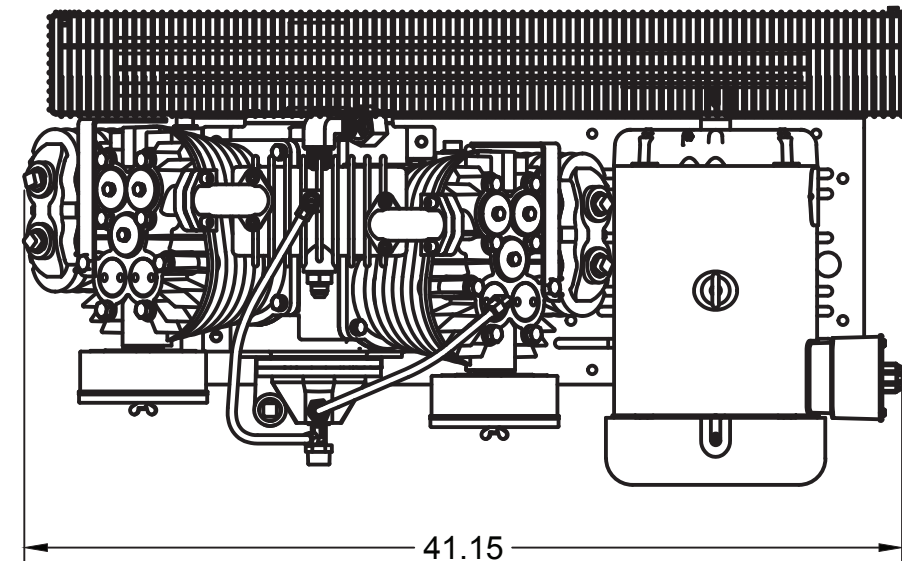

TOP VIEW

FRONT VIEW

SIDE VIEW

PARTS LIST

ITEM	QTY	PART NUMBER	DESCRIPTION
1	1	IAT-T120VB	120 GALLON BASIC TANK ASSEMBLY
2	1	IAT-B103	10HP SKID BASIC ASSEMBLY
3	1	IAT-RCP-10-230-3	10 HP 3PH 208-230V WEG STARTE

**TANK DISCHARGE
OUTLET SIZE: 3/4"**

4

3

2

1

D

D

C

C

B

B

A

A

TOP VIEW

FRONT VIEW

SIDE VIEW

PARTS LIST

ITEM	QTY	PART NUMBER	DESCRIPTION
1	1	IAT-TP32BKWR (CURRENT)	32IN TOP PLATE
2	1	IAT-CA2	10HP BARE PUMP
3	1	IAT-EM-10-3-17T	10HP TEFC 3 PHASE 1750 RPM
4	1	IAT-2BK90-1-3/8	2B 8.75 FIXED BORE 1-3/8
5	2	IAT-B80	80" BELTS
6	1	IAT-BG40X20X5EU	#3EU BELT GUARD 10HP ELE
7	1	IAT-4972NM	3/4X3/4 90 CONN FOR 10 SEOPRE
8	1	IAT-2404-08-12-O	3/4MP X 1/2 M JIC STRAIGHT OR
9	2	IAT-1/8X1X12	STRAP BELT GUARD