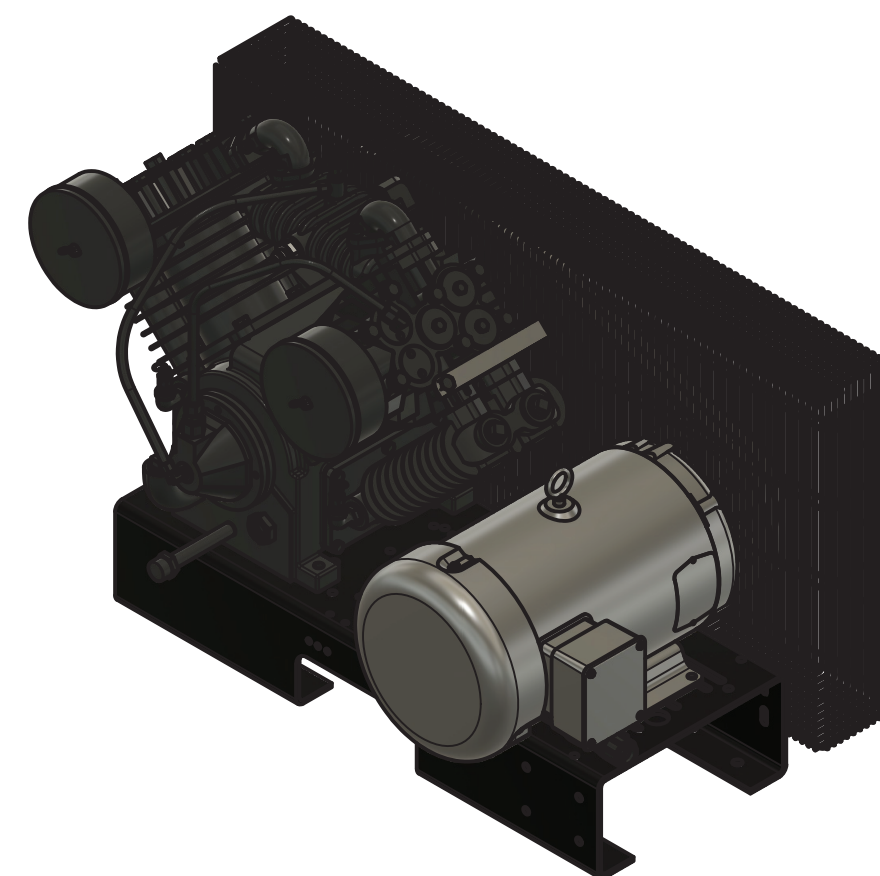

TOP VIEW

FRONT VIEW

SIDE VIEW

PARTS LIST

ITEM	QTY	PART NUMBER	DESCRIPTION
1	1	IAT-T120VB	120 GALLON BASIC TANK ASSEMBLY
2	1	IAT-B103	10HP SKID BASIC ASSEMBLY
3	1	IAT-RCP-10-230-3	10 HP 3PH 208-230V WEG STARTE

C

B

B

A

A

TOP VIEW

FRONT VIEW

SIDE VIEW

PARTS LIST

ITEM	QTY	PART NUMBER	DESCRIPTION
1	1	IAT-TP32BKWR (CURRENT)	32IN TOP PLATE
2	1	IAT-CA2	10HP BARE PUMP
3	1	IAT-EM-10-3-17T	10HP TEFC 3 PHASE 1750 RPM
4	1	IAT-2BK90-1-3/8	2B 8.75 FIXED BORE 1-3/8
5	2	IAT-B80	80" BELTS
6	1	IAT-BG40X20X5EU	#3EU BELT GUARD 10HP ELE
7	1	IAT-4972NM	3/4X3/4 90 CONN FOR 10 SEOPRE
8	1	IAT-2404-08-12-O	3/4MP X 1/2 M JIC STRAIGHT OR
9	2	IAT-1/8X1X12	STRAP BELT GUARD

TOP VIEW

FRONT VIEW

SIDE VIEW

BOTTOM VIEW

DETAIL A
SCALE 1:4

PARTS LIST

ITEM	QTY	PART NUMBER	DESCRIPTION
1	1	IAT-120VNTPBKWR	120 GALLON TANK
2	2	IAT-PF3/4PLUG	3/4" PLUG
3	1	IAT-PF1/4"CL	1/4" CLOSE NIPPLE GALV
4	1	IAT-PF1/4CROSS	1/4" CROSS GAL
5	1	IAT-ST25-200	SAFETY VALVE 200 PSI
6	1	IAT-PSB20	AIR GAUGE BACK MT 1/4
7	1	IAT-BPC-2404-06-04	1/4 P X 3/8 COMP PUSH LOK ST
8	1	IAT-CTJ1234	JIC CHECK VALVE
9	1	IAT-109-2	1/8 BRASS PLUG
10	1	IAT-BDC604-04	1/4 PIPE DRAIN COCK