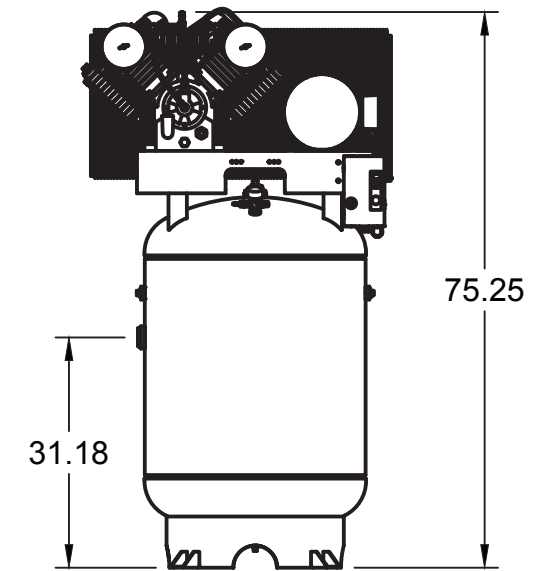

TOP VIEW

FRONT VIEW

SIDE VIEW

PARTS LIST

ITEM	QTY	PART NUMBER	DESCRIPTION
1	1	IAT-T120VB	120 GALLON BASIC TANK ASSEMBLY
2	1	IAT-B103	10HP SKID BASIC ASSEMBLY
3	1	IAT-RCP-10-230-3	10 HP 3PH 208-230V WEG STARTE

**TANK DISCHARGE
OUTLET SIZE: 3/4"**

4

3

2

1

D

D

C

PARTS LIST

ITEM	QTY	PART NUMBER	DESCRIPTION
1	1	IAT-TP32BKWR (CURRENT)	32IN TOP PLATE
2	1	IAT-CA2	10HP BARE PUMP
3	1	IAT-EM-10-3-17T	10HP TEFC 3 PHASE 1750 RPM
4	1	IAT-2BK90-1-3/8	2B 8.75 FIXED BORE 1-3/8
5	2	IAT-B80	80" BELTS
6	1	IAT-BG40X20X5EU	#3EU BELT GUARD 10HP ELE
7	1	IAT-4972NM	3/4X3/4 90 CONN FOR 10 SEOPRE
8	1	IAT-2404-08-12-O	3/4MP X 1/2 M JIC STRAIGHT OR
9	2	IAT-1/8X1X12	STRAP BELT GUARD

TOP VIEW

FRONT VIEW

SIDE VIEW

BOTTOM VIEW

DETAIL A
SCALE 1:4

PARTS LIST

ITEM	QTY	PART NUMBER	DESCRIPTION
1	1	IAT-120VNTPBKWR	120 GALLON TANK
2	2	IAT-PF3/4PLUG	3/4" PLUG
3	1	IAT-PF1/4"CL	1/4" CLOSE NIPPLE GALV
4	1	IAT-PF1/4CROSS	1/4" CROSS GAL
5	1	IAT-ST25-200	SAFETY VALVE 200 PSI
6	1	IAT-PSB20	AIR GAUGE BACK MT 1/4
7	1	IAT-BPC-2404-06-04	1/4 P X 3/8 COMP PUSH LOK ST
8	1	IAT-CTJ1234	JIC CHECK VALVE
9	1	IAT-109-2	1/8 BRASS PLUG
10	1	IAT-BDC604-04	1/4 PIPE DRAIN COCK