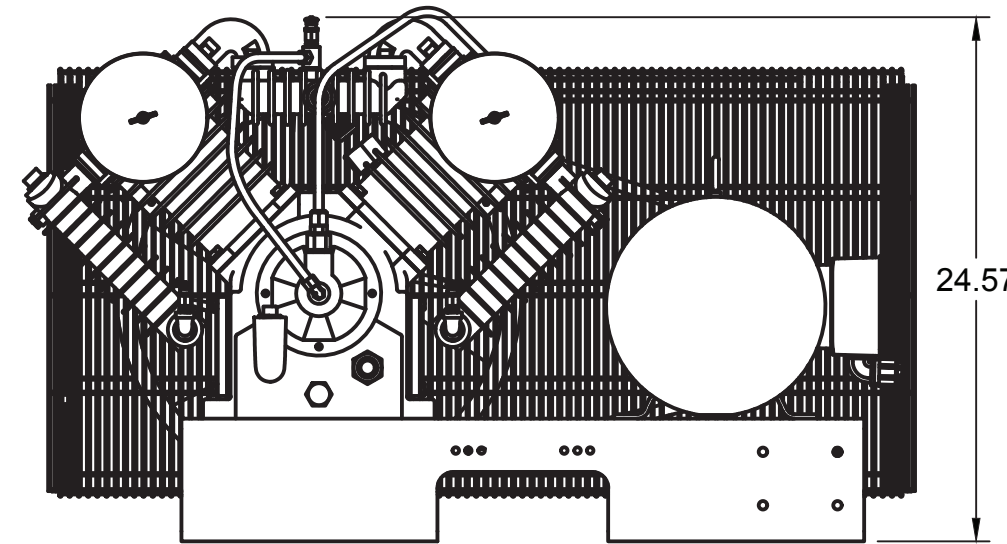

TOP VIEW

FRONT VIEW

SIDE VIEW

PARTS LIST

ITEM	QTY	PART NUMBER	DESCRIPTION
1	1	IAT-T120VB	120 GALLON BASIC TANK ASSEMBLY
2	1	IAT-B103	10HP SKID BASIC ASSEMBLY
3	1	IAT-RCP-10-230-3	10 HP 3PH 208-230V WEG STARTE

**TANK DISCHARGE
OUTLET SIZE: 3/4"**

4

3

2

1

D

D

C

C

B

B

A

A

TOP VIEW

FRONT VIEW

SIDE VIEW

PARTS LIST

ITEM	QTY	PART NUMBER	DESCRIPTION
1	1	IAT-TP32BKWR (CURRENT)	32IN TOP PLATE
2	1	IAT-CA2	10HP BARE PUMP
3	1	IAT-EM-10-3-17T	10HP TEFC 3 PHASE 1750 RPM
4	1	IAT-2BK90-1-3/8	2B 8.75 FIXED BORE 1-3/8
5	2	IAT-B80	80" BELTS
6	1	IAT-BG40X20X5EU	#3EU BELT GUARD 10HP ELE
7	1	IAT-4972NM	3/4X3/4 90 CONN FOR 10 SEOPRE
8	1	IAT-2404-08-12-O	3/4MP X 1/2 M JIC STRAIGHT OR
9	2	IAT-1/8X1X12	STRAP BELT GUARD