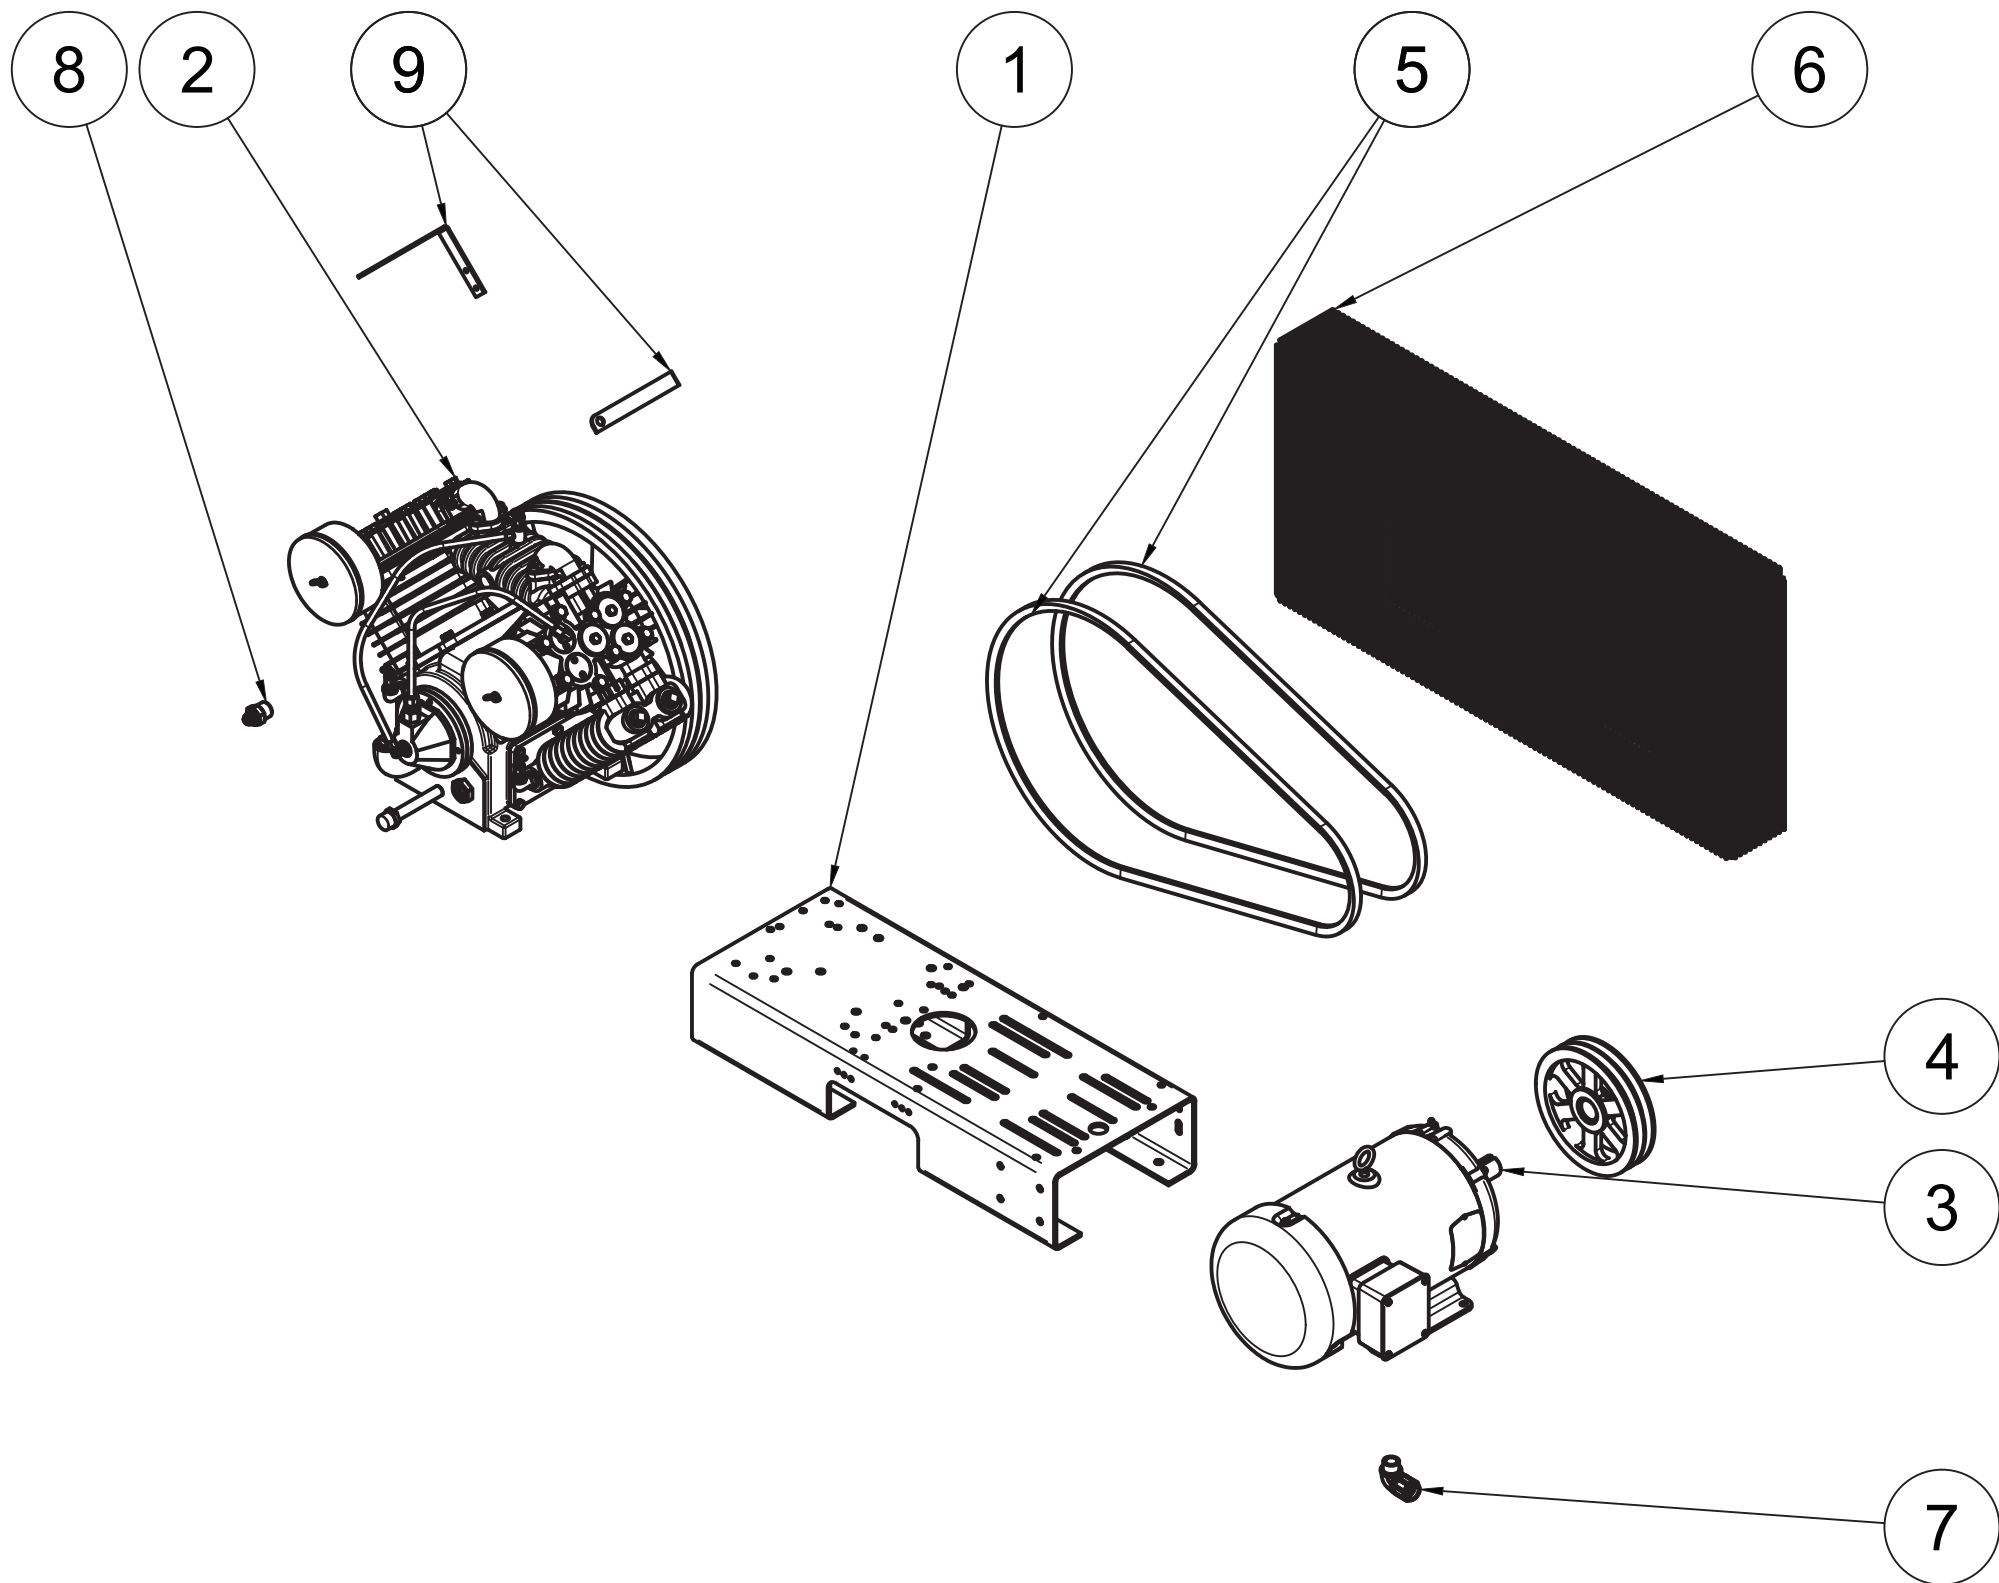

4

3

2

1

D

D

C

C

B

B

A

A

TOP VIEW