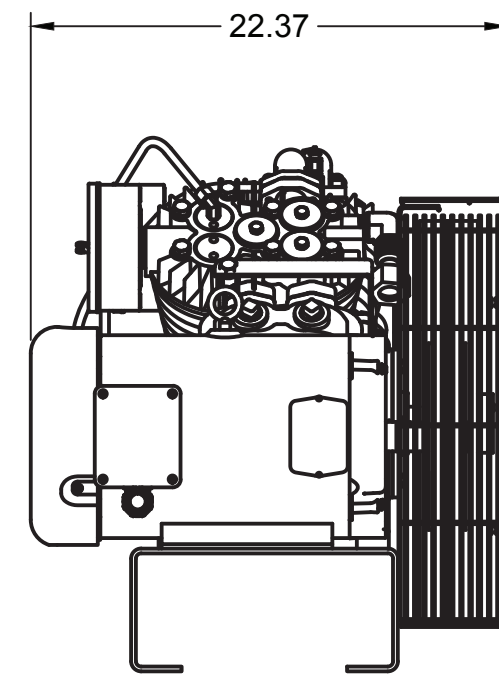

TOP VIEW

FRONT VIEW

SIDE VIEW

PARTS LIST

ITEM	QTY	PART NUMBER	DESCRIPTION
1	1	IAT-T120VB	120 GALLON BASIC TANK ASSEMBLY
2	1	IAT-B103	10HP SKID BASIC ASSEMBLY
3	1	IAT-RCP-10-230-3	10 HP 3PH 208-230V WEG STARTE

C

B

B

A

A

TOP VIEW

FRONT VIEW

SIDE VIEW

PARTS LIST

ITEM	QTY	PART NUMBER	DESCRIPTION
1	1	IAT-TP32BKWR (CURRENT)	32IN TOP PLATE
2	1	IAT-CA2	10HP BARE PUMP
3	1	IAT-EM-10-3-17T	10HP TEFC 3 PHASE 1750 RPM
4	1	IAT-2BK90-1-3/8	2B 8.75 FIXED BORE 1-3/8
5	2	IAT-B80	80" BELTS
6	1	IAT-BG40X20X5EU	#3EU BELT GUARD 10HP ELE
7	1	IAT-4972NM	3/4X3/4 90 CONN FOR 10 SEOPRE
8	1	IAT-2404-08-12-O	3/4MP X 1/2 M JIC STRAIGHT OR
9	2	IAT-1/8X1X12	STRAP BELT GUARD

TOP VIEW

FRONT VIEW

SIDE VIEW

BOTTOM VIEW

DETAIL A
SCALE 1:4

PARTS LIST

ITEM	QTY	PART NUMBER	DESCRIPTION
1	1	IAT-120VNTPBKWR	120 GALLON TANK
2	2	IAT-PF3/4PLUG	3/4" PLUG
3	1	IAT-PF1/4"CL	1/4" CLOSE NIPPLE GALV
4	1	IAT-PF1/4CROSS	1/4" CROSS GAL
5	1	IAT-ST25-200	SAFETY VALVE 200 PSI
6	1	IAT-PSB20	AIR GAUGE BACK MT 1/4
7	1	IAT-BPC-2404-06-04	1/4 P X 3/8 COMP PUSH LOK ST
8	1	IAT-CTJ1234	JIC CHECK VALVE
9	1	IAT-109-2	1/8 BRASS PLUG
10	1	IAT-BDC604-04	1/4 PIPE DRAIN COCK