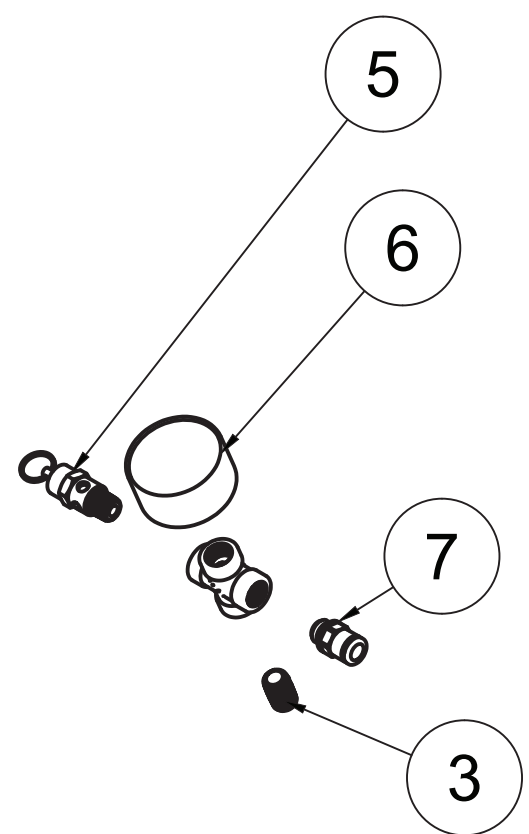

TOP VIEW

FRONT VIEW

SIDE VIEW

PARTS LIST

ITEM	QTY	PART NUMBER	DESCRIPTION
1	1	IAT-T120VB	120 GALLON BASIC TANK ASSEMBLY
2	1	IAT-B103	10HP SKID BASIC ASSEMBLY
3	1	IAT-RCP-10-230-3	10 HP 3PH 208-230V WEG STARTE

PARTS LIST

ITEM	QTY	PART NUMBER	DESCRIPTION
1	1	IAT-TP32BKWR (CURRENT)	32IN TOP PLATE
2	1	IAT-CA2	10HP BARE PUMP
3	1	IAT-EM-10-3-17T	10HP TEFC 3 PHASE 1750 RPM
4	1	IAT-2BK90-1-3/8	2B 8.75 FIXED BORE 1-3/8
5	2	IAT-B80	80" BELTS
6	1	IAT-BG40X20X5EU	#3EU BELT GUARD 10HP ELE
7	1	IAT-4972NM	3/4X3/4 90 CONN FOR 10 SEOPRE
8	1	IAT-2404-08-12-O	3/4MP X 1/2 M JIC STRAIGHT OR
9	2	IAT-1/8X1X12	STRAP BELT GUARD

TOP VIEW

FRONT VIEW

SIDE VIEW

BOTTOM VIEW

DETAIL A
SCALE 1:4

PARTS LIST

ITEM	QTY	PART NUMBER	DESCRIPTION
1	1	IAT-120VNTPBKWR	120 GALLON TANK
2	2	IAT-PF3/4PLUG	3/4" PLUG
3	1	IAT-PF1/4"CL	1/4" CLOSE NIPPLE GALV
4	1	IAT-PF1/4CROSS	1/4" CROSS GAL
5	1	IAT-ST25-200	SAFETY VALVE 200 PSI
6	1	IAT-PSB20	AIR GAUGE BACK MT 1/4
7	1	IAT-BPC-2404-06-04	1/4 P X 3/8 COMP PUSH LOK ST
8	1	IAT-CTJ1234	JIC CHECK VALVE
9	1	IAT-109-2	1/8 BRASS PLUG
10	1	IAT-BDC604-04	1/4 PIPE DRAIN COCK