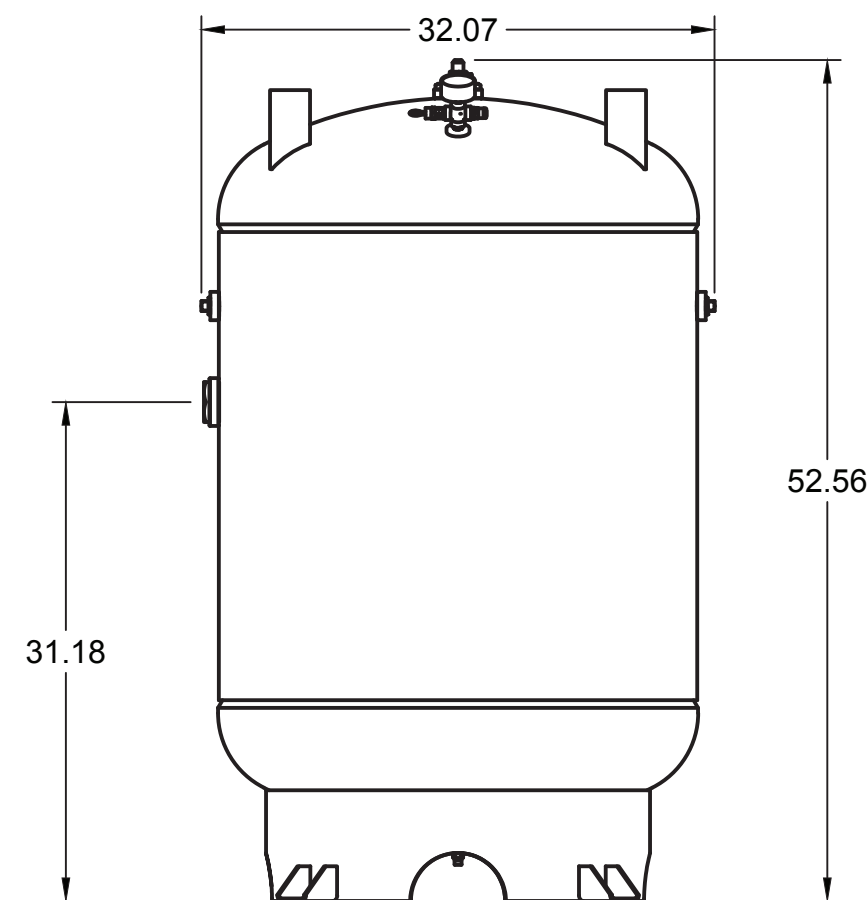

PARTS LIST

ITEM	QTY	PART NUMBER	DESCRIPTION
1	1	IAT-TP32BKWR (CURRENT)	32IN TOP PLATE
2	1	IAT-CA2	10HP BARE PUMP
3	1	IAT-EM-10-3-17T	10HP TEFC 3 PHASE 1750 RPM
4	1	IAT-2BK90-1-3/8	2B 8.75 FIXED BORE 1-3/8
5	2	IAT-B80	80" BELTS
6	1	IAT-BG40X20X5EU	#3EU BELT GUARD 10HP ELE
7	1	IAT-4972NM	3/4X3/4 90 CONN FOR 10 SEOPRE
8	1	IAT-2404-08-12-O	3/4MP X 1/2 M JIC STRAIGHT OR
9	2	IAT-1/8X1X12	STRAP BELT GUARD

TOP VIEW

FRONT VIEW

SIDE VIEW

BOTTOM VIEW

DETAIL A
SCALE 1:4

PARTS LIST

ITEM	QTY	PART NUMBER	DESCRIPTION
1	1	IAT-120VNTPBKWR	120 GALLON TANK
2	2	IAT-PF3/4PLUG	3/4" PLUG
3	1	IAT-PF1/4"CL	1/4" CLOSE NIPPLE GALV
4	1	IAT-PF1/4CROSS	1/4" CROSS GAL
5	1	IAT-ST25-200	SAFETY VALVE 200 PSI
6	1	IAT-PSB20	AIR GAUGE BACK MT 1/4
7	1	IAT-BPC-2404-06-04	1/4 P X 3/8 COMP PUSH LOK ST
8	1	IAT-CTJ1234	JIC CHECK VALVE
9	1	IAT-109-2	1/8 BRASS PLUG
10	1	IAT-BDC604-04	1/4 PIPE DRAIN COCK